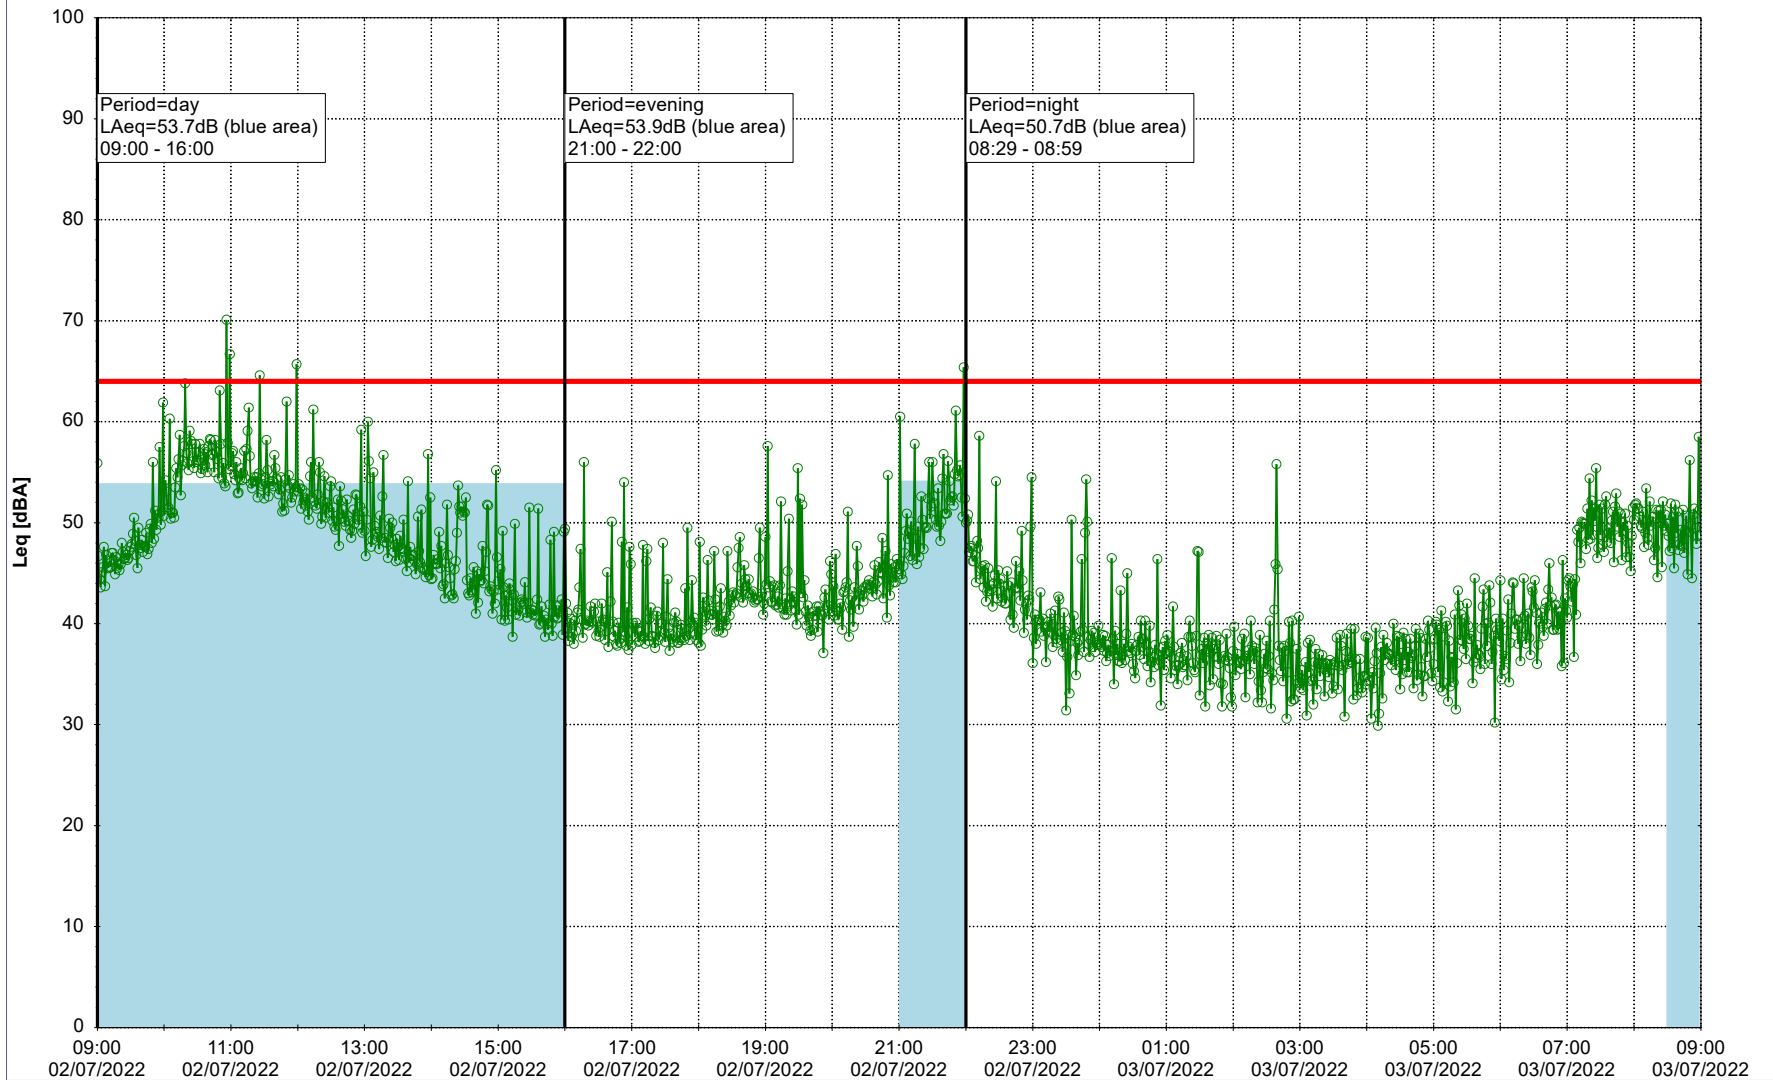

### Noise Time Related Diagram

01/07/2022  
02/07/2022

○○○ GAB\_NS01

**Project:** Kronos Sydhavnen  
**Construction:** Gåsebæk  
**Location:** N-V

Plan View

Remarks

...

### Noise Time Related Diagram

02/07/2022  
03/07/2022

○○○ GAB\_NS01

Project: Kronos Sydhavnen  
Construction: Gåsebæk  
Location: N-V

Plan View

Remarks

...