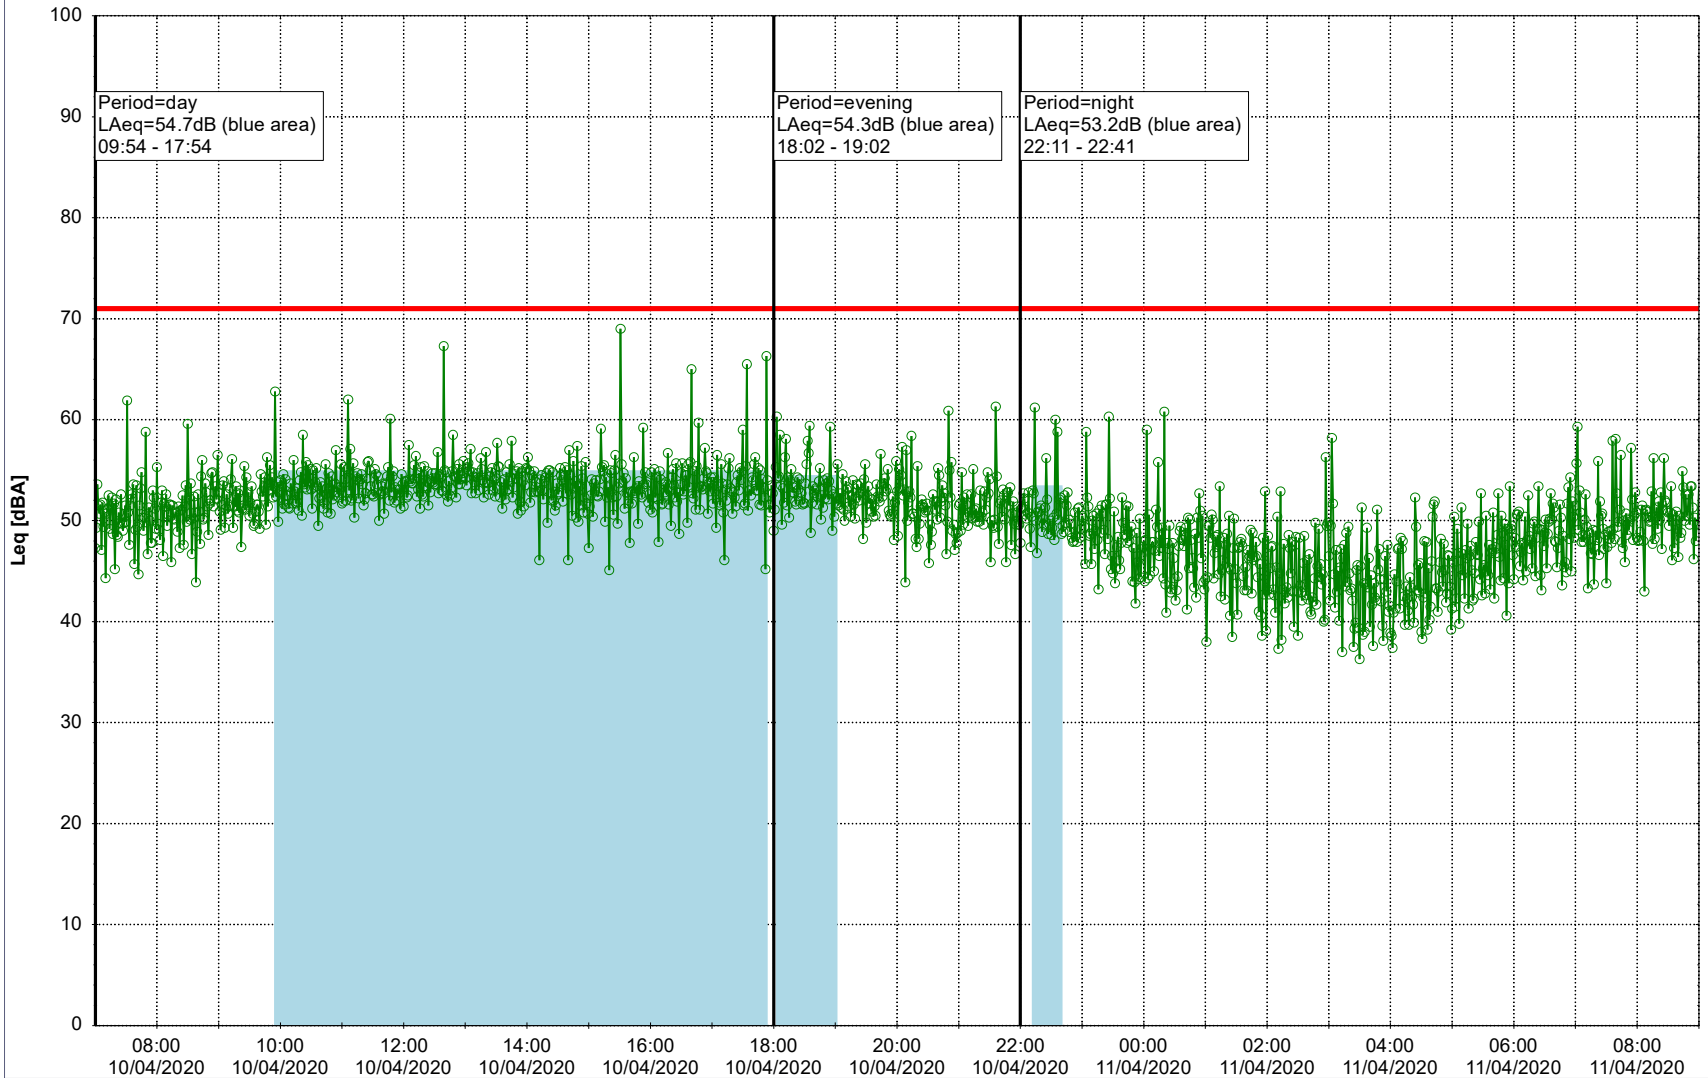

Noise Time Related Diagram

○○○ GAB_NS01

Project: Kronos Sydhavnen
Construction: Gåsebæk
Location: N-V

09/04/2020
10/04/2020

Remarks

...

Noise Time Related Diagram

○○○ GAB_NS01

Project: Kronos Sydhavnen
Construction: Gåsebæk
Location: N-V

10/04/2020
11/04/2020

Remarks

...

Noise Time Related Diagram

○○○○ GAB_NS01

Project: Kronos Sydhavnen
Construction: Gåsebæk
Location: N-V

11/04/2020
12/04/2020

Remarks

...

Noise Time Related Diagram

○○○○ GAB_NS01

Project: Kronos Sydhavnen
Construction: Gåsebæk
Location: N-V

12/04/2020
13/04/2020

Remarks

...