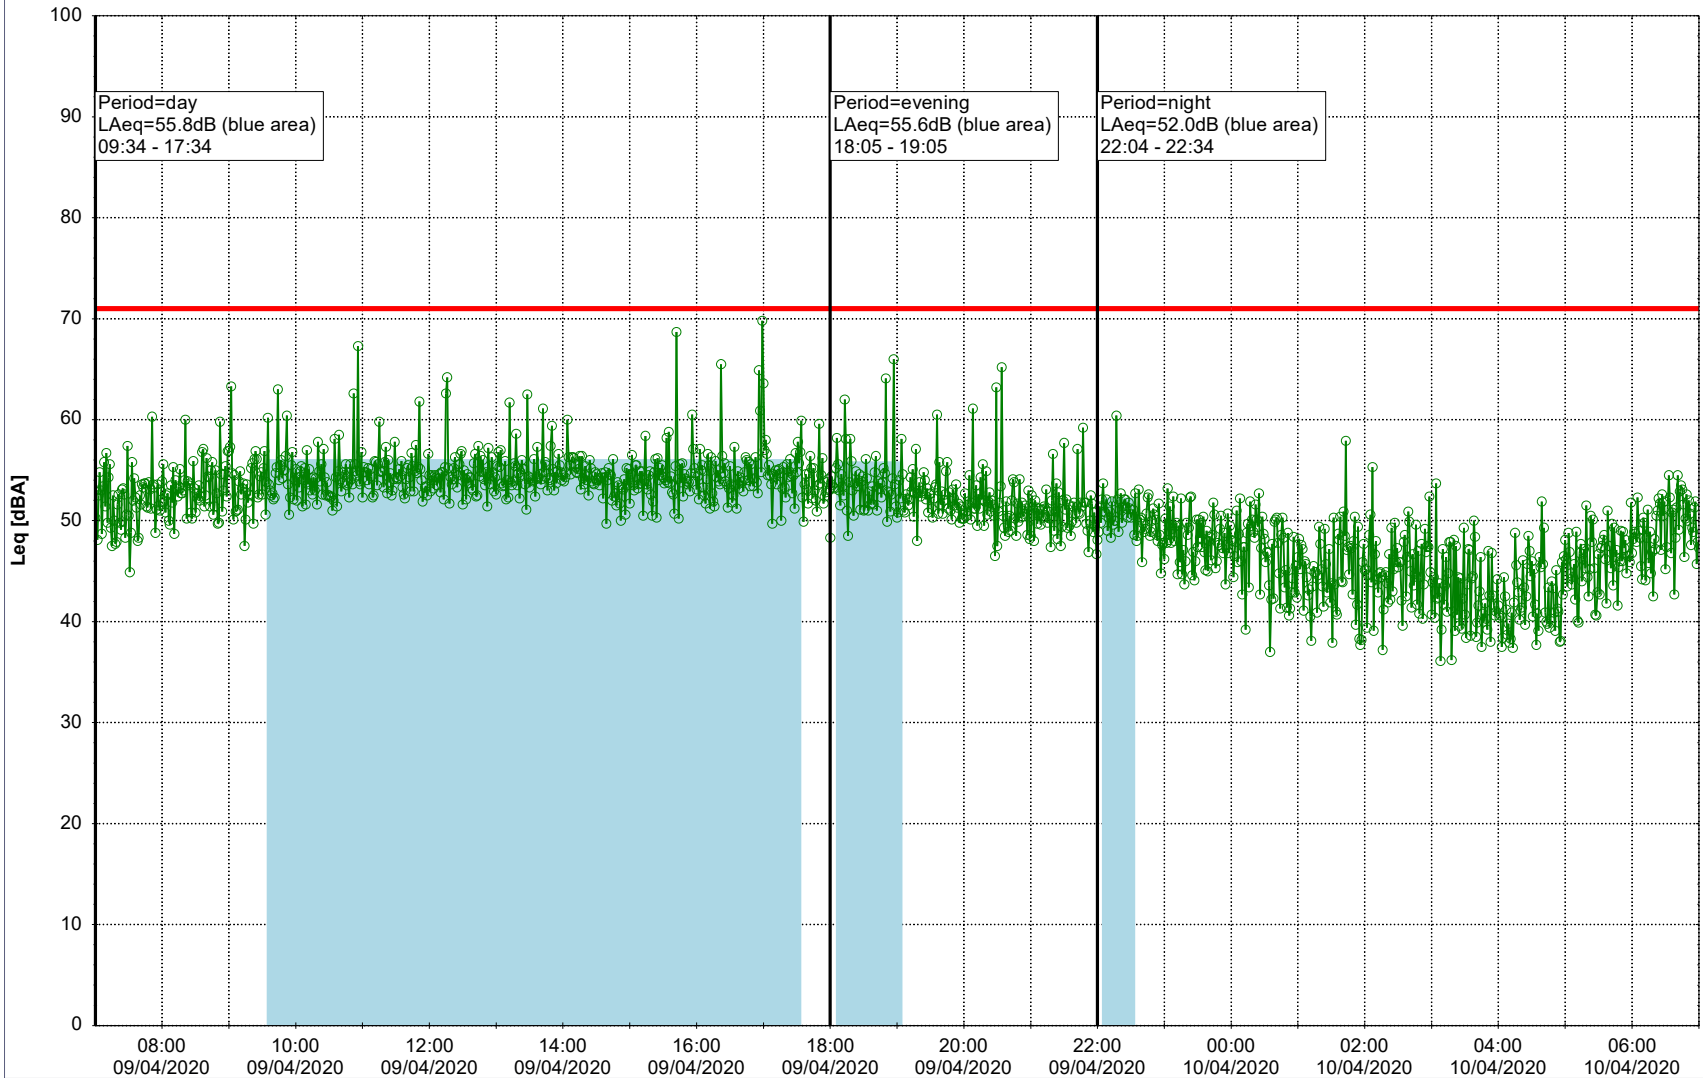

Noise Time Related Diagram

○○○ GAB_NS01

Project: Kronos Sydhavnen
Construction: Gåsebæk
Location: N-V

09/04/2020
10/04/2020

Remarks

...

Noise Time Related Diagram

○○○ GAB_NS01

Project: Kronos Sydhavnen
Construction: Gåsebæk
Location: N-V

10/04/2020
11/04/2020

Remarks

...

Noise Time Related Diagram

○○○○ GAB_NS01

Project: Kronos Sydhavnen
Construction: Gåsebæk
Location: N-V

11/04/2020
12/04/2020

Remarks

...

Noise Time Related Diagram

○○○○ GAB_NS01

Project: Kronos Sydhavnen
Construction: Gåsebæk
Location: N-V

12/04/2020
13/04/2020

Remarks

...