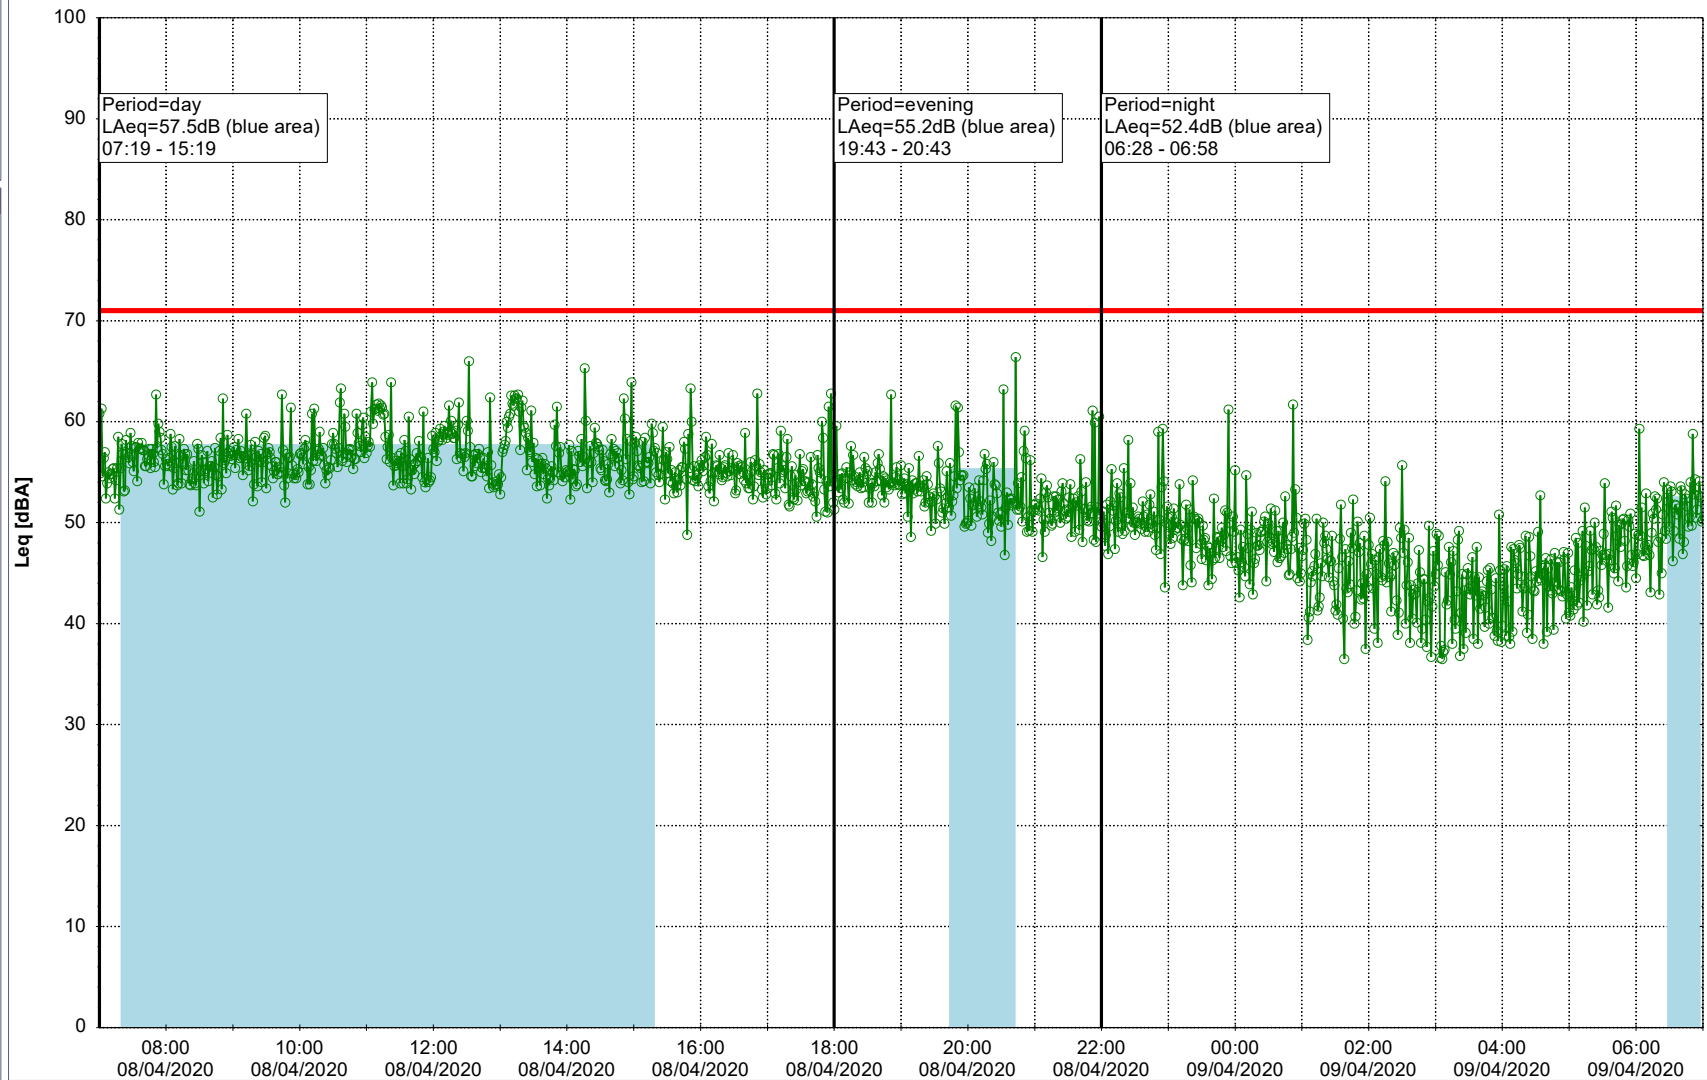

...

Noise Time Related Diagram

07/04/2020
07/04/2020

○○○○ GAB_NS01

Project: Kronos Sydhavnen
Construction: Gåsebæk
Location: N-V

08/04/2020
09/04/2020

Remarks

...

Noise Time Related Diagram

○○○ GAB_NS01

Project: Kronos Sydhavnen
Construction: Gåsebæk
Location: N-V

09/04/2020
10/04/2020

Remarks

...

Noise Time Related Diagram

○○○ GAB_NS01

Project: Kronos Sydhavnen
Construction: Gåsebæk
Location: N-V

10/04/2020
11/04/2020

Remarks

...

Noise Time Related Diagram

○○○○ GAB_NS01

Project: Kronos Sydhavnen
Construction: Gåsebæk
Location: N-V

11/04/2020
12/04/2020

Remarks

...

Noise Time Related Diagram

○○○○ GAB_NS01

Project: Kronos Sydhavnen
Construction: Gåsebæk
Location: N-V

12/04/2020
13/04/2020

Remarks

...