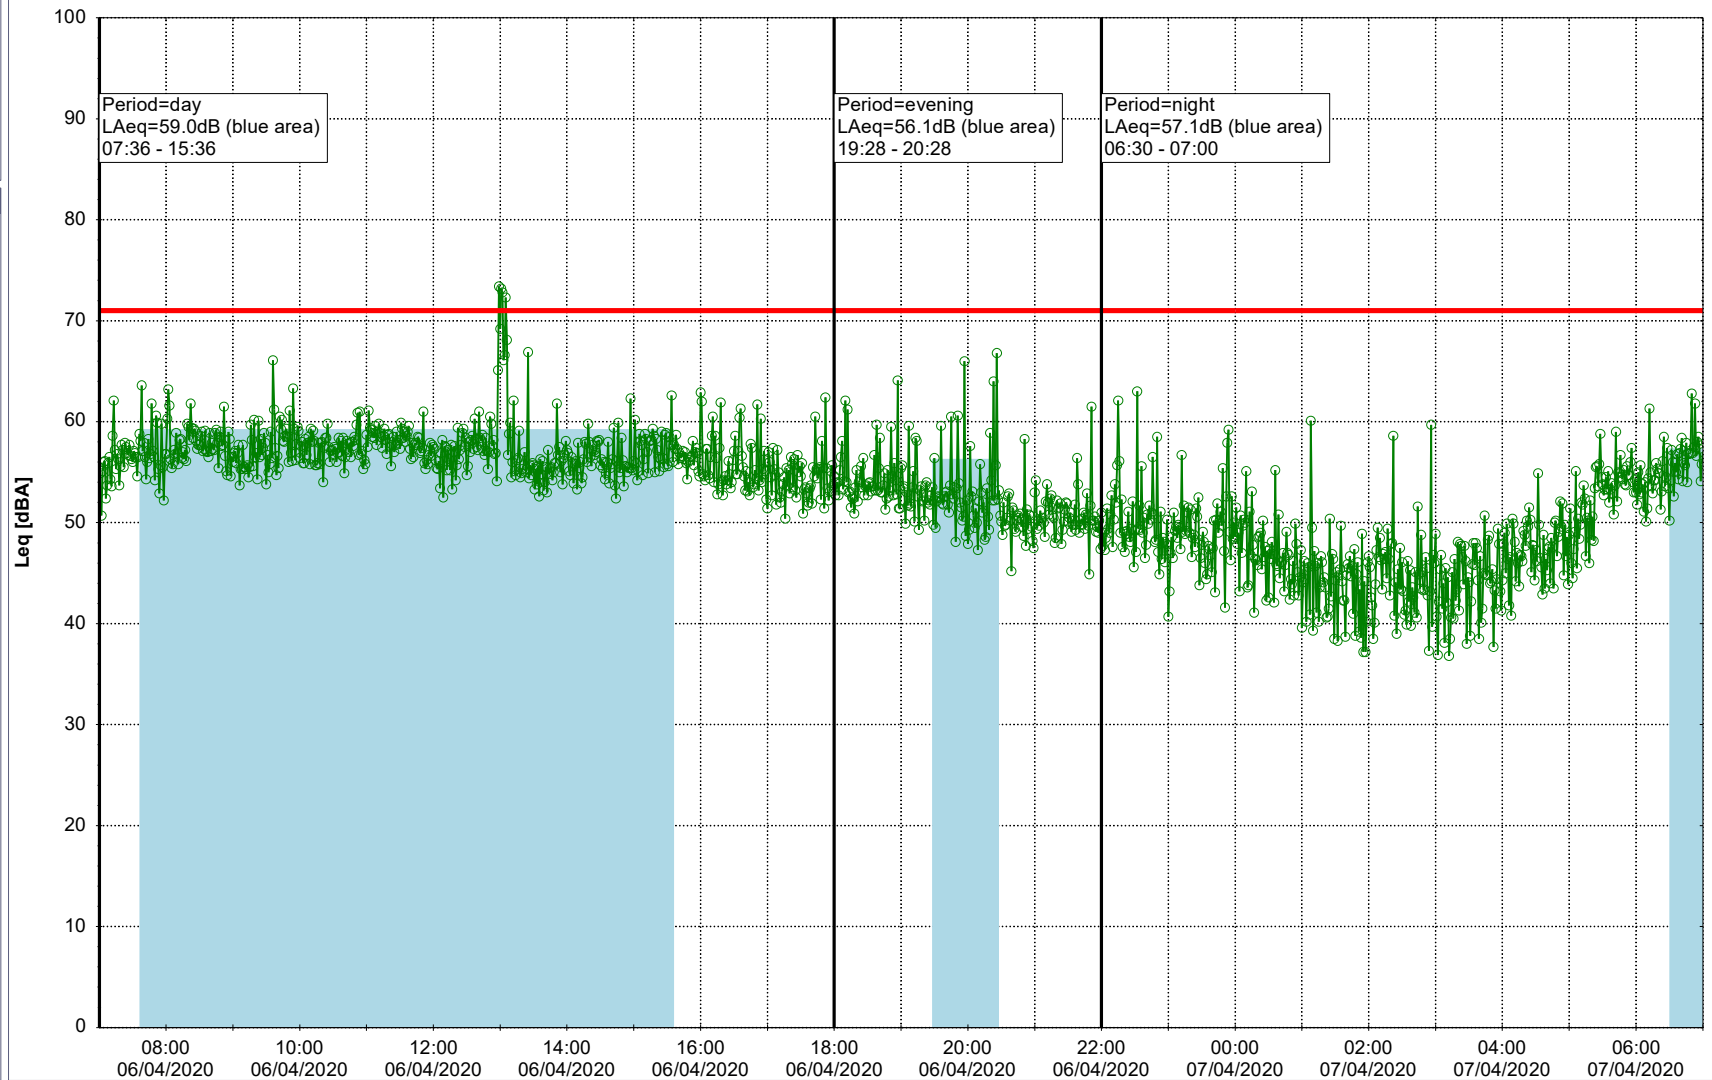

Project: Kronos Sydhavnen
Construction: Gåsebæk
Location: N-V

06/04/2020
07/04/2020

Remarks

...

Noise Time Related Diagram

○○○ GAB_NS01

Project: Kronos Sydhavnen
Construction: Gåsebæk
Location: N-V

Remarks

...

Noise Time Related Diagram

07/04/2020
07/04/2020

○○○○ GAB_NS01

Project: Kronos Sydhavnen
Construction: Gåsebæk
Location: N-V

08/04/2020
09/04/2020

Remarks

...

Noise Time Related Diagram

○○○ GAB_NS01

Project: Kronos Sydhavnen
Construction: Gåsebæk
Location: N-V

09/04/2020
10/04/2020

Remarks

...

Noise Time Related Diagram

○○○ GAB_NS01

Project: Kronos Sydhavnen
Construction: Gåsebæk
Location: N-V

10/04/2020
11/04/2020

Remarks

...

Noise Time Related Diagram

○○○○ GAB_NS01

Project: Kronos Sydhavnen
Construction: Gåsebæk
Location: N-V

11/04/2020
12/04/2020