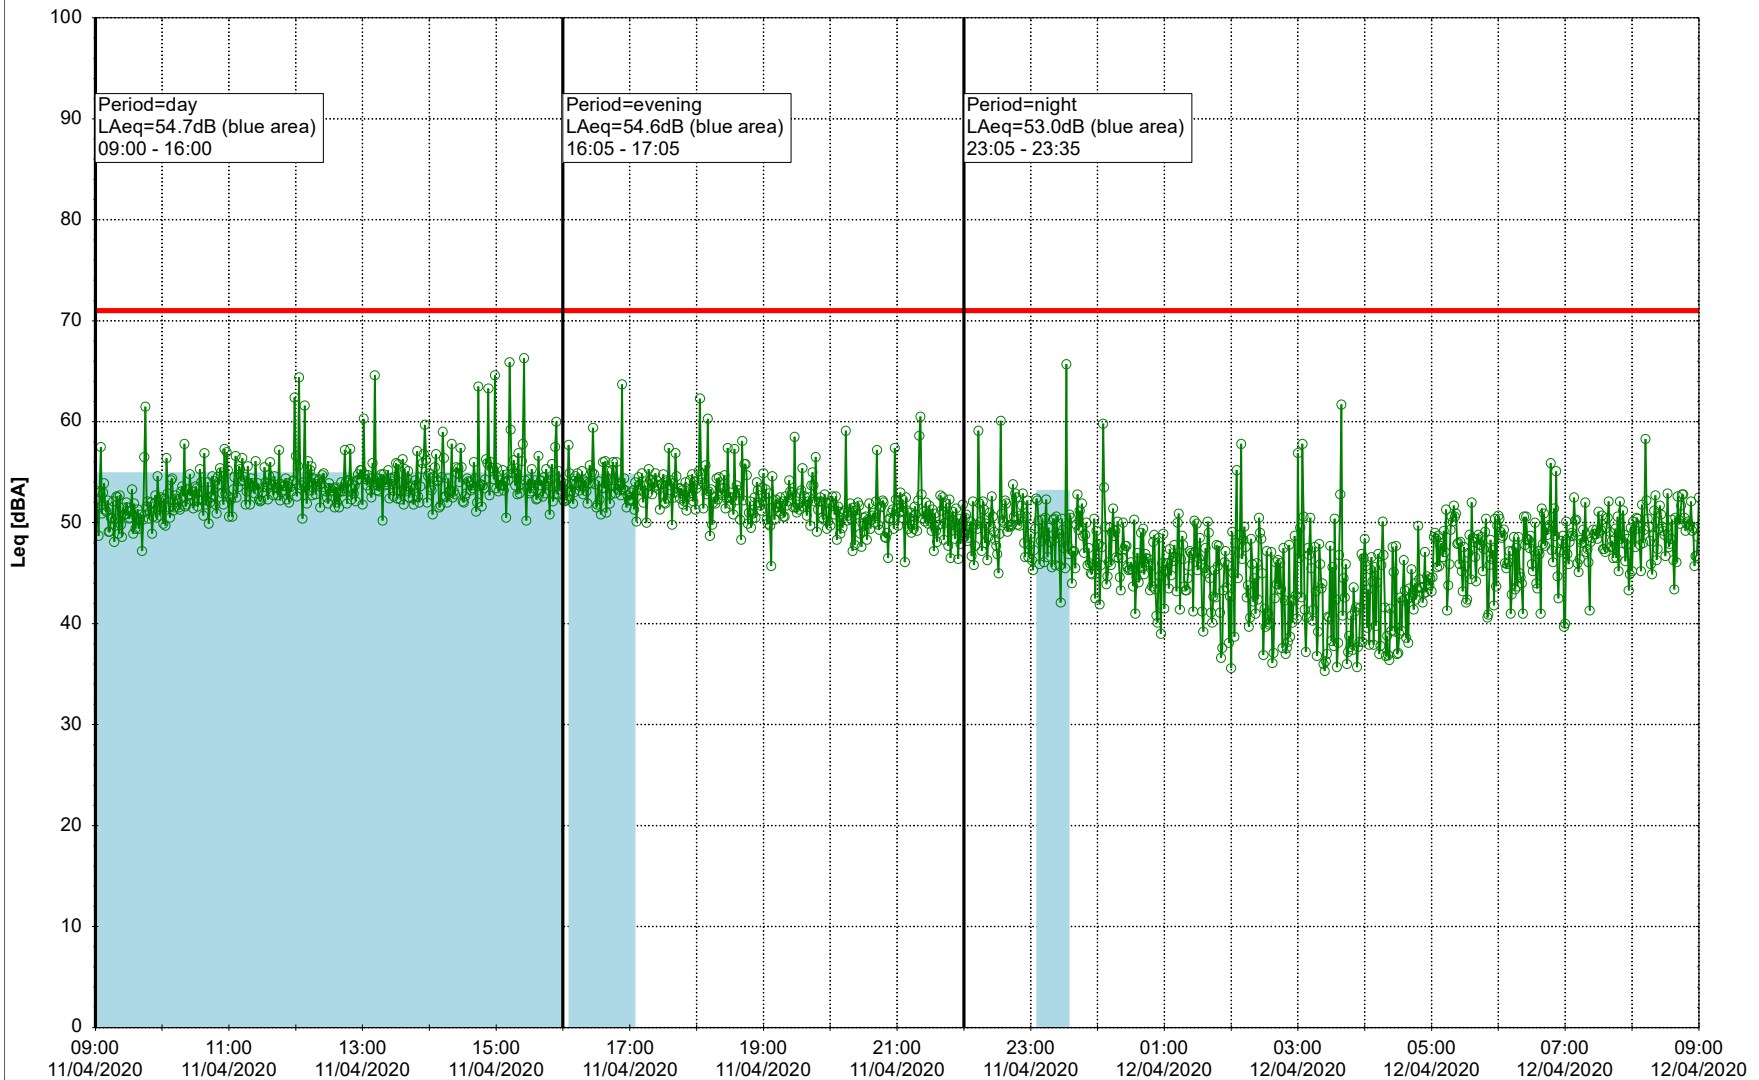

Project: Kronos Sydhavnen
Construction: Gåsebæk
Location: N-V

10/04/2020
11/04/2020

Remarks

...

Noise Time Related Diagram

○○○○ GAB_NS01

Project: Kronos Sydhavnen
Construction: Gåsebæk
Location: N-V

11/04/2020
12/04/2020

Remarks

...

Noise Time Related Diagram

○○○○ GAB_NS01

Project: Kronos Sydhavnen
Construction: Gåsebæk
Location: N-V

12/04/2020
13/04/2020

Remarks

...