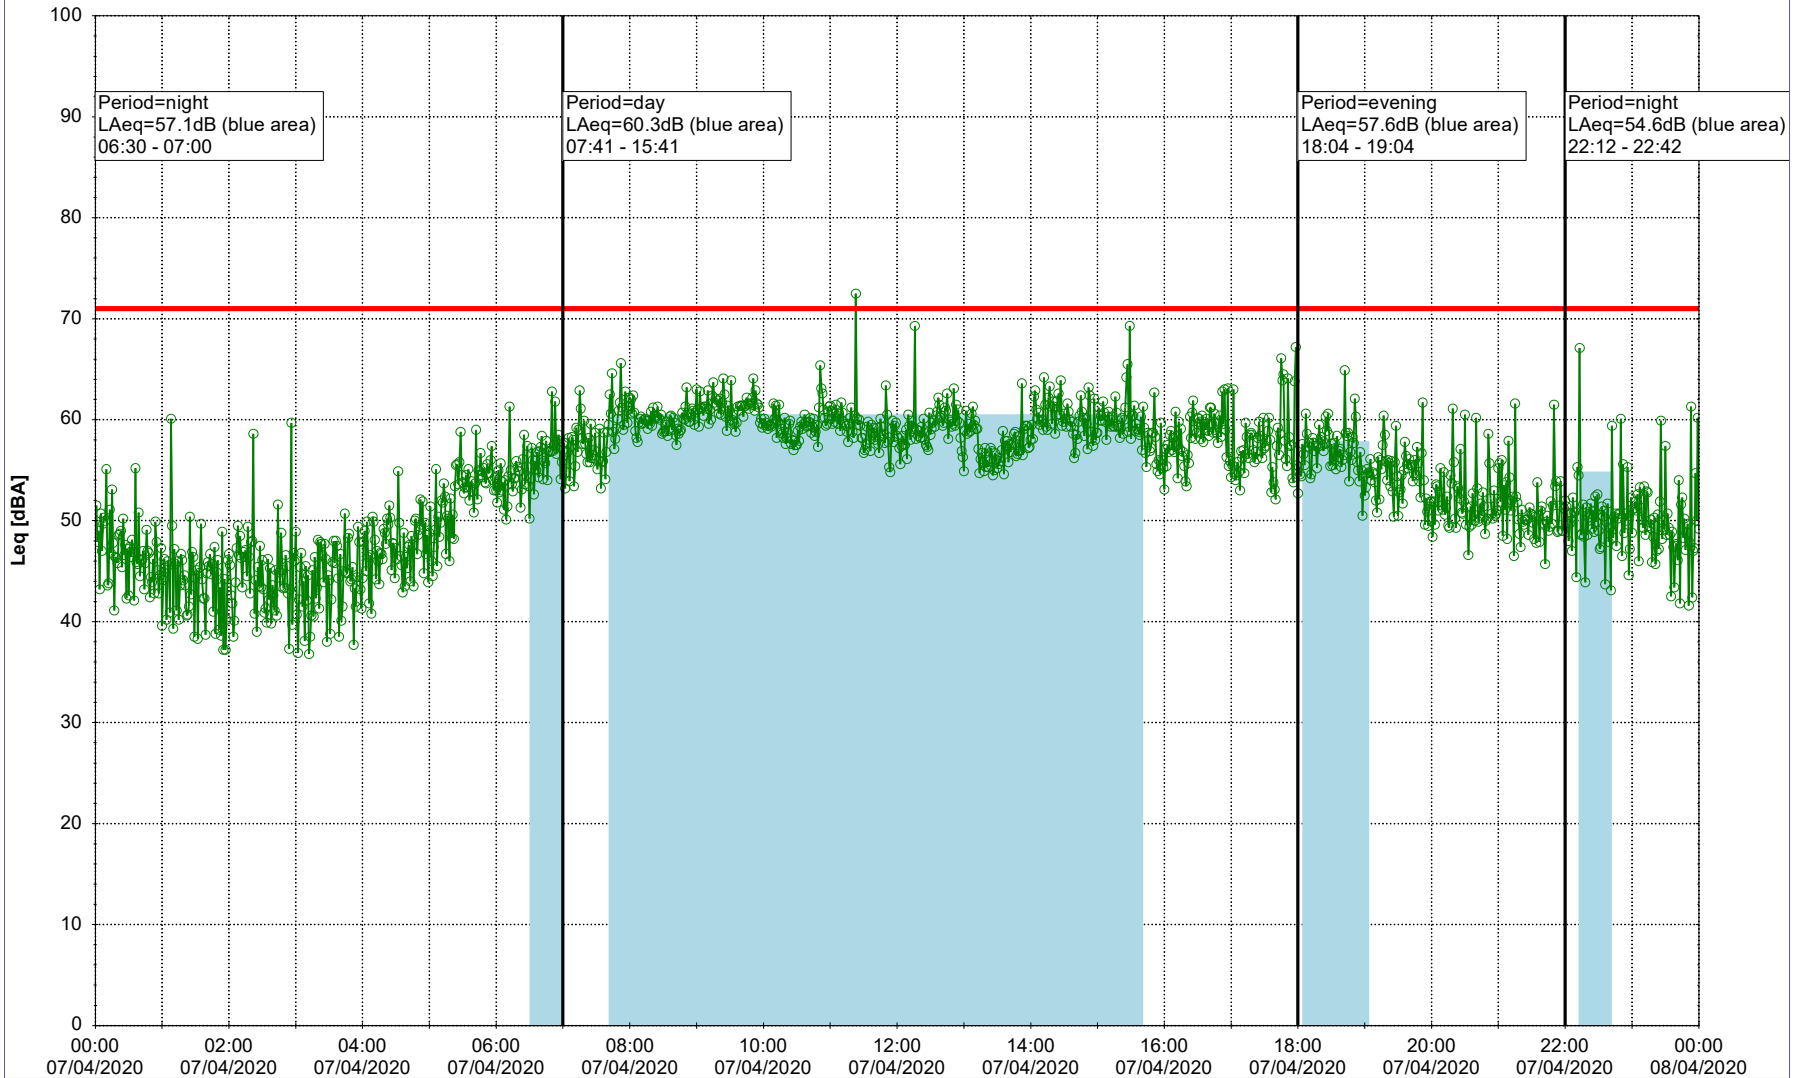

Project: Kronos Sydhavnen
Construction: Gåsebæk
Location: N-V

06/04/2020
07/04/2020

Remarks

...

Noise Time Related Diagram

○○○ GAB_NS01

Project: Kronos Sydhavnen
Construction: Gåsebæk
Location: N-V

Remarks

...

Noise Time Related Diagram

07/04/2020
07/04/2020

○○○○ GAB_NS01

Project: Kronos Sydhavnen
Construction: Gåsebæk
Location: N-V

08/04/2020
09/04/2020

Remarks

...

Noise Time Related Diagram

○○○ GAB_NS01

Project: Kronos Sydhavnen
Construction: Gåsebæk
Location: N-V

09/04/2020
10/04/2020

Remarks

...

Noise Time Related Diagram

○○○ GAB_NS01

Project: Kronos Sydhavnen
Construction: Gåsebæk
Location: N-V

10/04/2020
11/04/2020

Remarks

...

Noise Time Related Diagram

○○○○ GAB_NS01

Project: Kronos Sydhavnen
Construction: Gåsebæk
Location: N-V

11/04/2020
12/04/2020