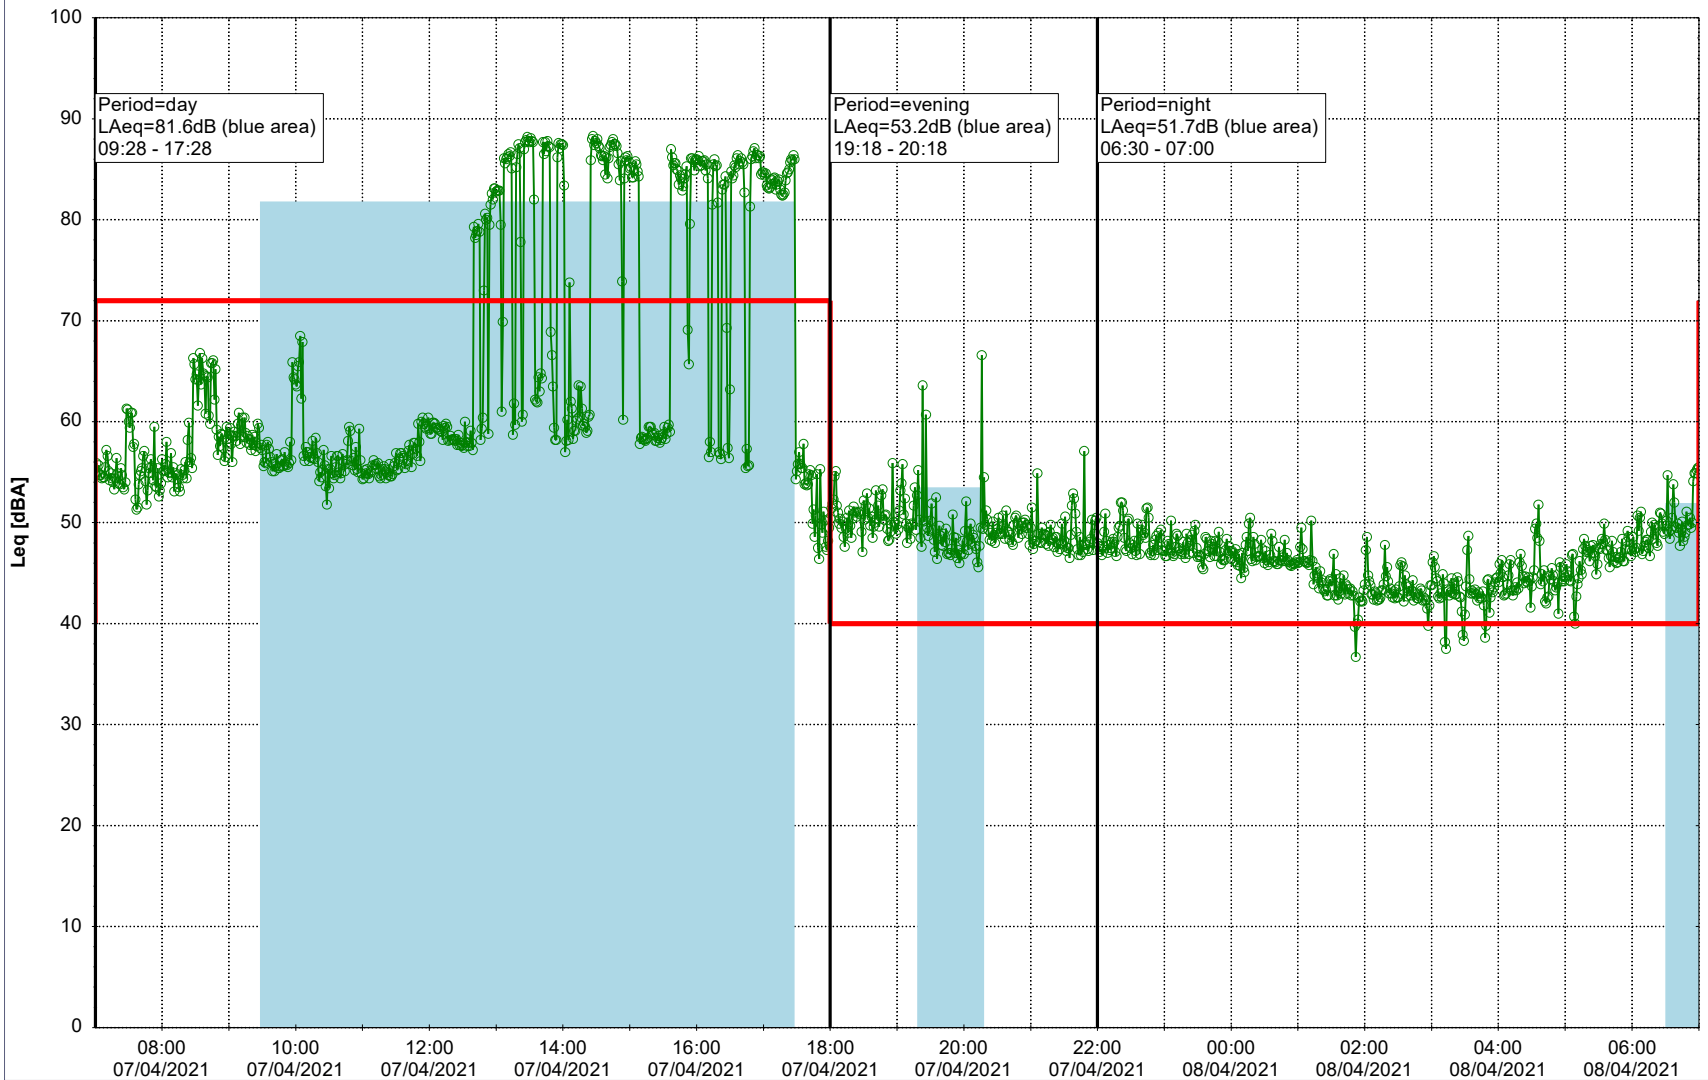

Plan View

Remarks

...

Noise Time Related Diagram

06/04/2021
07/04/2021

○○○○ MOP_NS01

Project: Kronos Sydhavnen
Construction: Mozarts Plads
Location: N-V

Plan View

Remarks

...

Noise Time Related Diagram

07/04/2021
08/04/2021

○○○○ MOP_NS01

Project: Kronos Sydhavnen
Construction: Mozarts Plads
Location: N-V

08/04/2021
09/04/2021

Plan View

Remarks

...

Noise Time Related Diagram

○○○○ MOP_NS01

Project: Kronos Sydhavnen
Construction: Mozarts Plads
Location: N-V

Plan View

Remarks

...

Noise Time Related Diagram

09/04/2021
10/04/2021

○○○○ MOP_NS01

Project: Kronos Sydhavnen
Construction: Mozarts Plads
Location: N-V

Plan View

Remarks

...

Noise Time Related Diagram