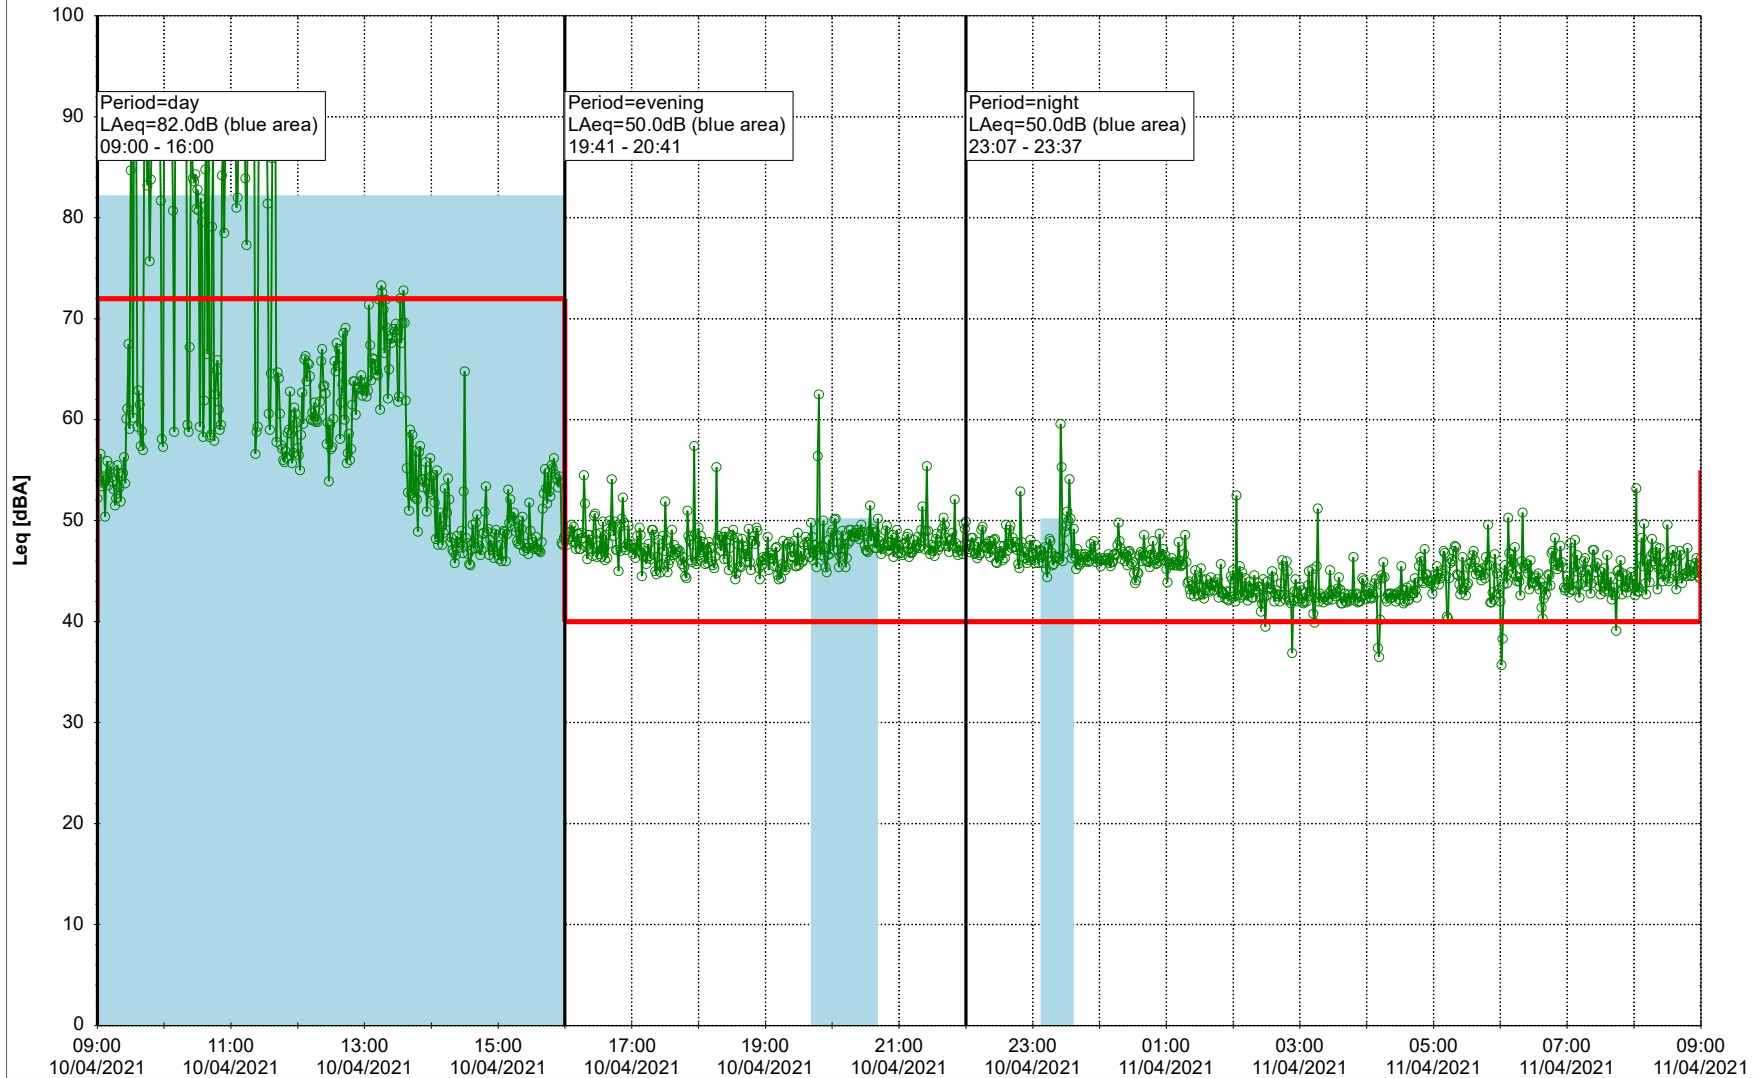

Noise Time Related Diagram

10/04/2021
11/04/2021

○○○○ MOP_NS01