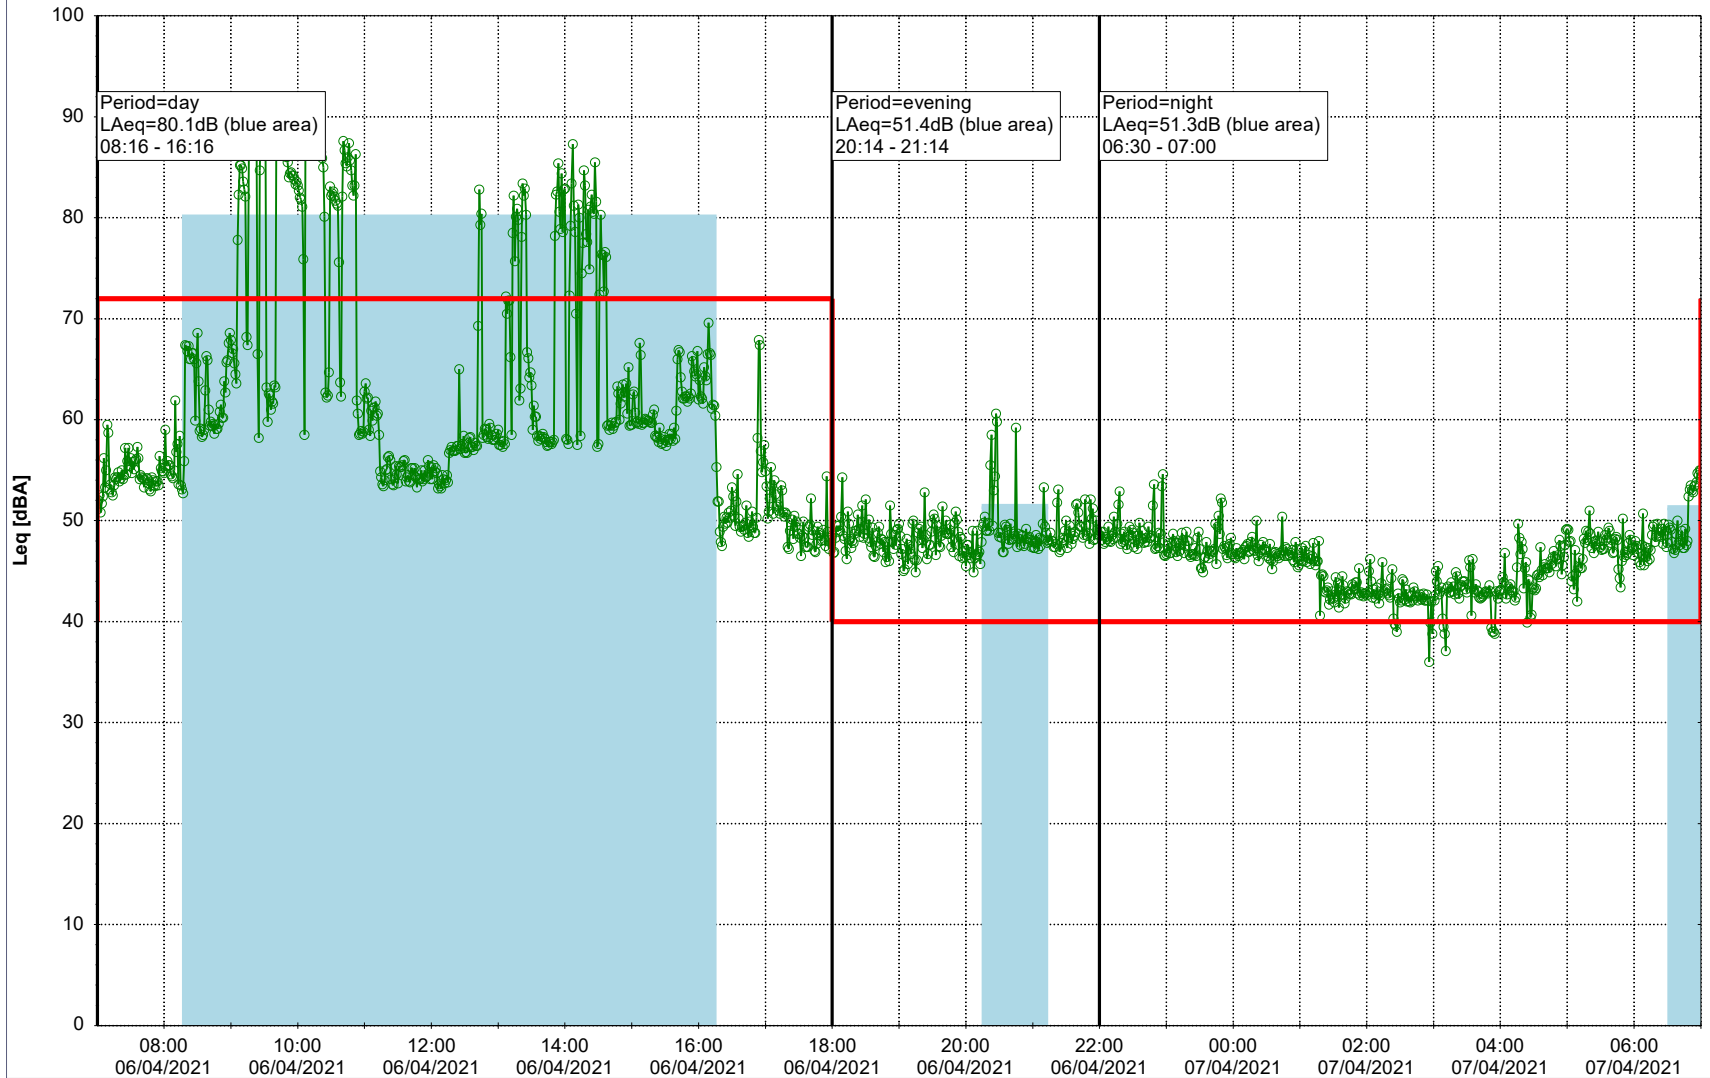

Plan View

Remarks

...

Noise Time Related Diagram

06/04/2021
07/04/2021

○○○○ MOP_NS01

Project: Kronos Sydhavnen
Construction: Mozarts Plads
Location: N-V

Plan View

Remarks

...

Noise Time Related Diagram

07/04/2021
08/04/2021

○○○○ MOP_NS01

Project: Kronos Sydhavnen
Construction: Mozarts Plads
Location: N-V

08/04/2021
09/04/2021

Plan View

Remarks

...

Noise Time Related Diagram

○○○○ MOP_NS01

Project: Kronos Sydhavnen
Construction: Mozarts Plads
Location: N-V

Plan View

Remarks

...