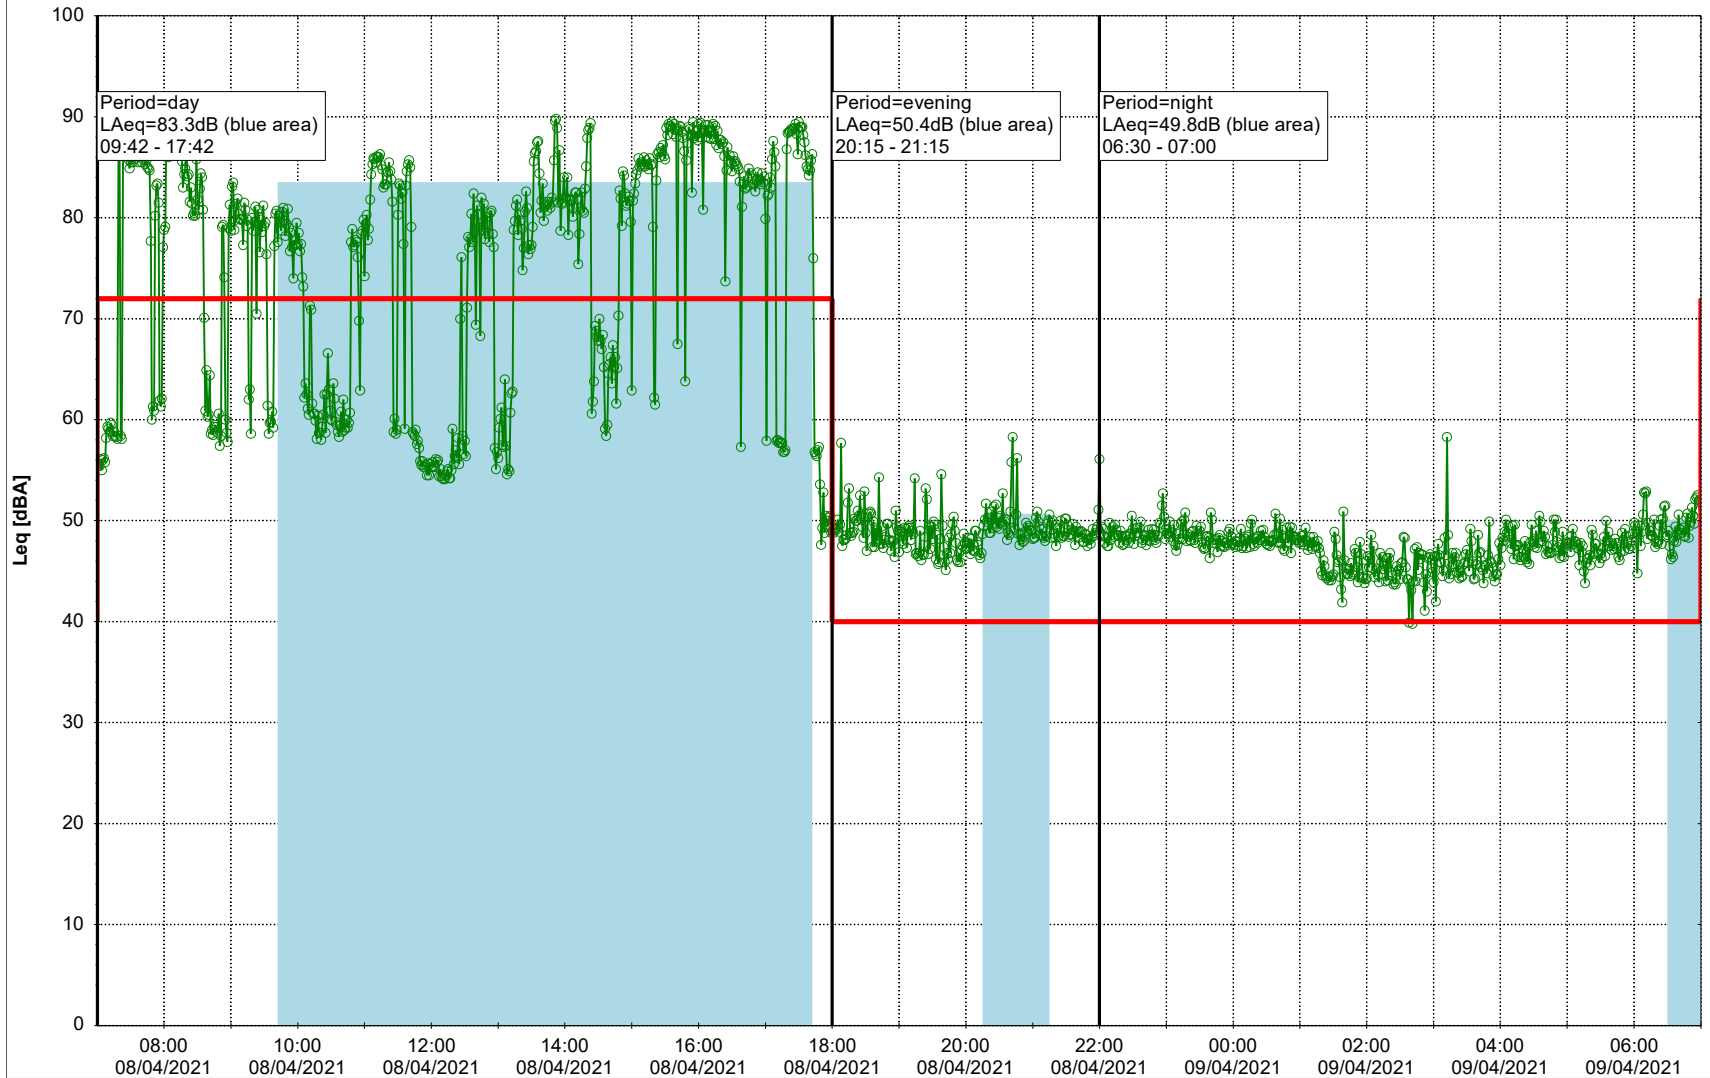

Remarks

...

Noise Time Related Diagram

07/04/2021
08/04/2021

○○○○ MOP_NS01

Project: Kronos Sydhavnen
Construction: Mozarts Plads
Location: N-V

08/04/2021
09/04/2021

Plan View

Remarks

...

Noise Time Related Diagram

○○○○ MOP_NS01

Project: Kronos Sydhavnen
Construction: Mozarts Plads
Location: N-V

Plan View

Remarks

...

Noise Time Related Diagram

09/04/2021
10/04/2021

○○○○ MOP_NS01

Project: Kronos Sydhavnen
Construction: Mozarts Plads
Location: N-V

Plan View

Remarks

...

Noise Time Related Diagram