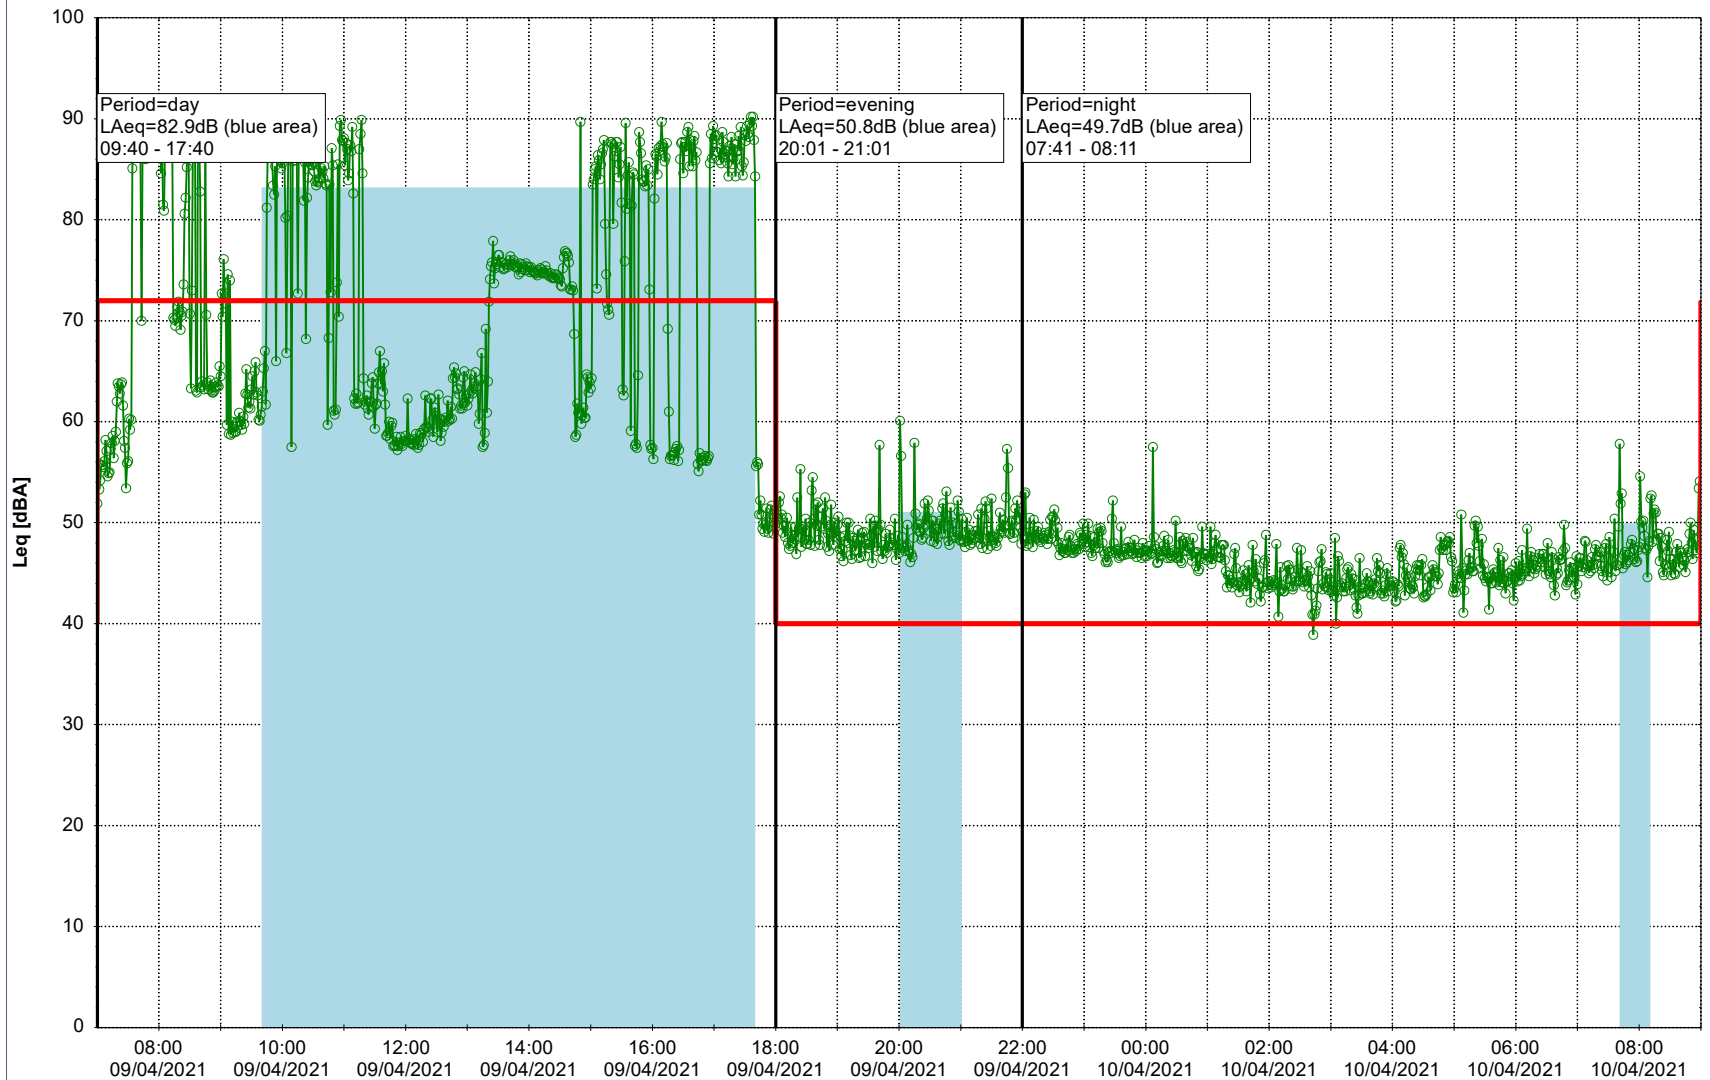

Remarks

...

Noise Time Related Diagram

○○○○ MOP_NS01

Project: Kronos Sydhavnen
Construction: Mozarts Plads
Location: N-V

Plan View

Remarks

...

Noise Time Related Diagram

09/04/2021
10/04/2021

○○○○ MOP_NS01

Project: Kronos Sydhavnen
Construction: Mozarts Plads
Location: N-V

Plan View

Remarks

...

Noise Time Related Diagram