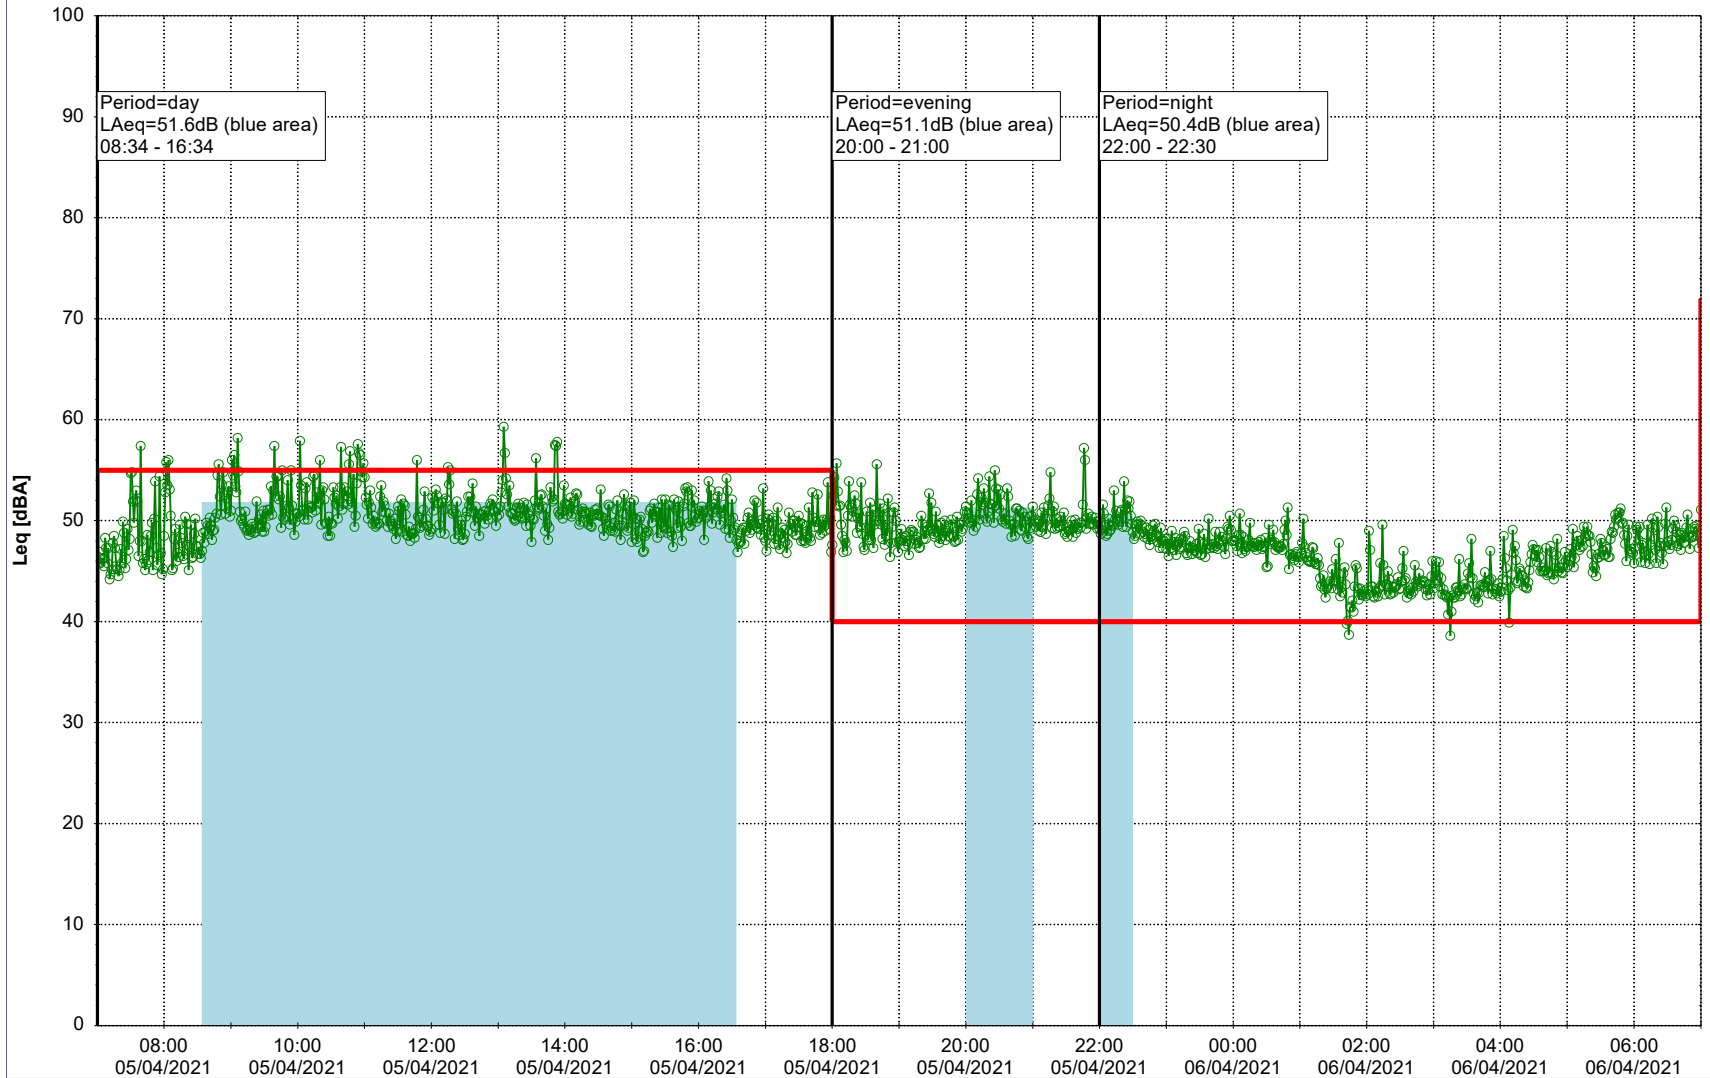

Noise Time Related Diagram

05/04/2021
06/04/2021

○○○○ MOP_NS01