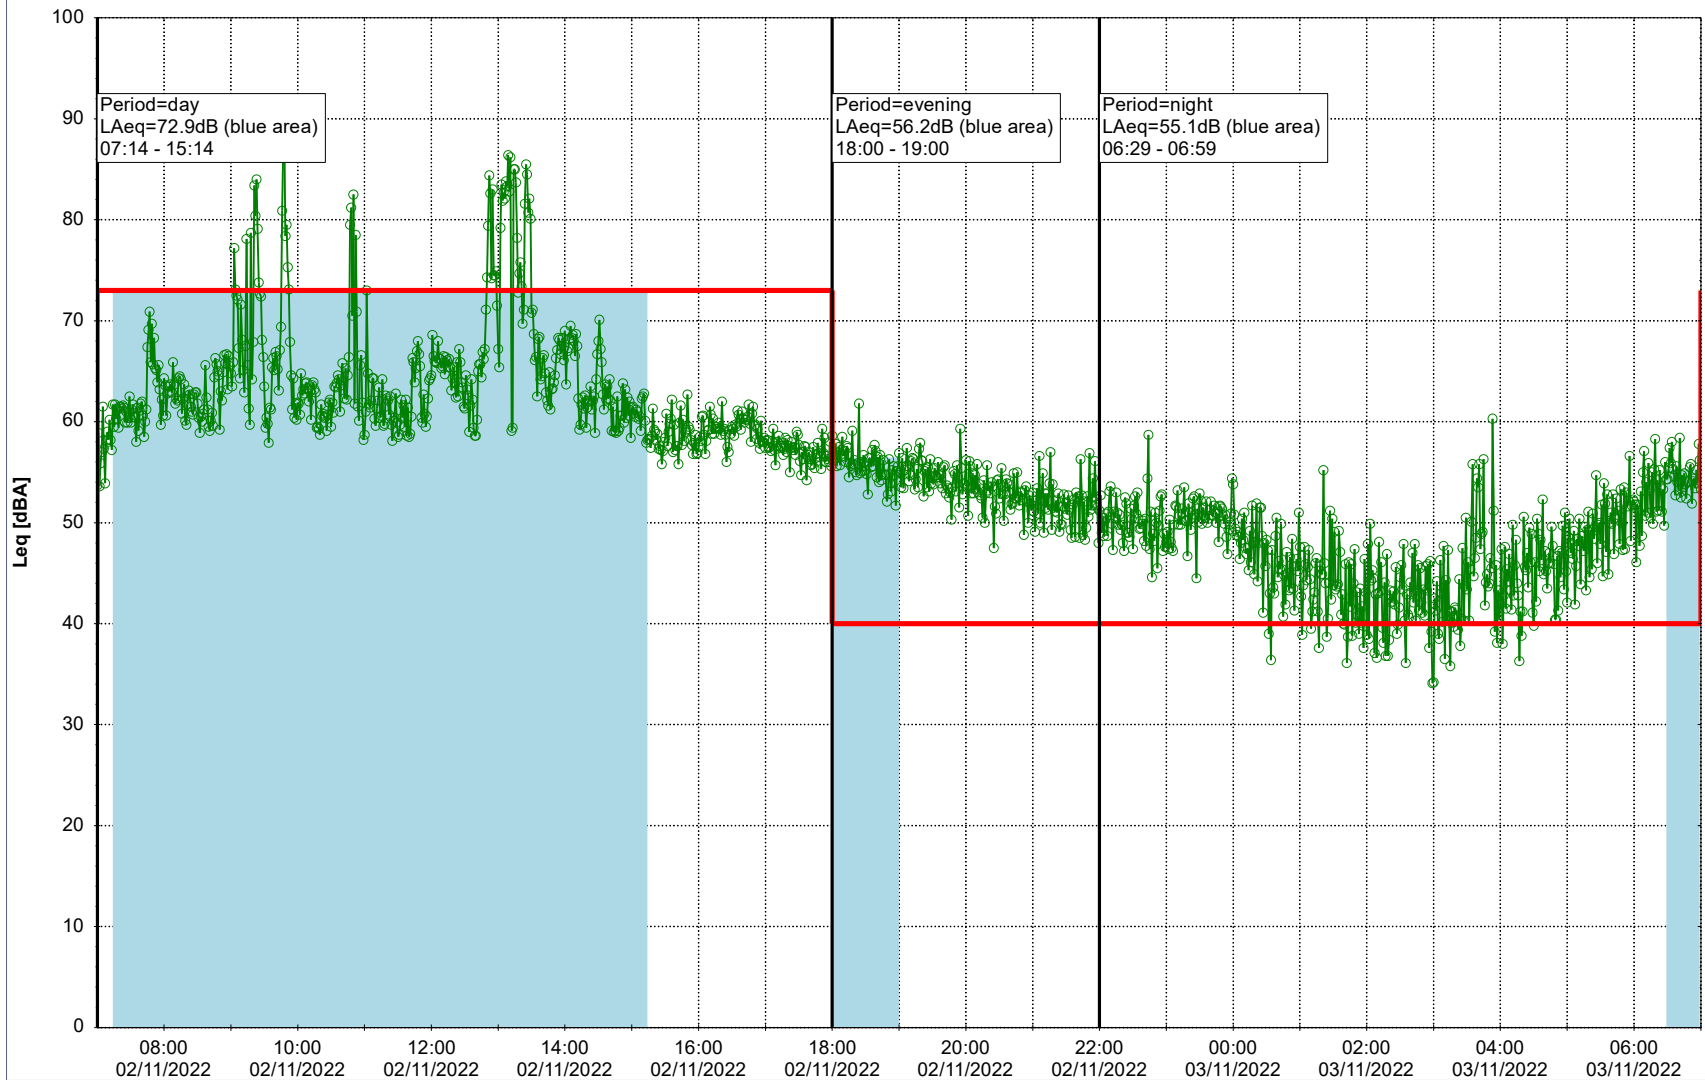

Plan View

Remarks

...

Noise Time Related Diagram

01/11/2022
02/11/2022

○○○ HOL_NS01

Project: Kronos Sydhavnen
Construction: Havneholmen
Location: N-V

Plan View

Remarks

...

Noise Time Related Diagram

02/11/2022
03/11/2022

○ ○ ○ ○ HOL_NS01

Project: Kronos Sydhavnen
Construction: Havneholmen
Location: N-V

Plan View

Remarks

...

Noise Time Related Diagram

03/11/2022
04/11/2022

○ ○ ○ ○ HOL_NS01

Project: Kronos Sydhavnen
Construction: Havneholmen
Location: N-V

Plan View

Remarks

...

Noise Time Related Diagram

04/11/2022
05/11/2022

○○○○ HOL_NS01

Project: Kronos Sydhavnen
Construction: Havneholmen
Location: N-V

Plan View

Remarks

...

Noise Time Related Diagram