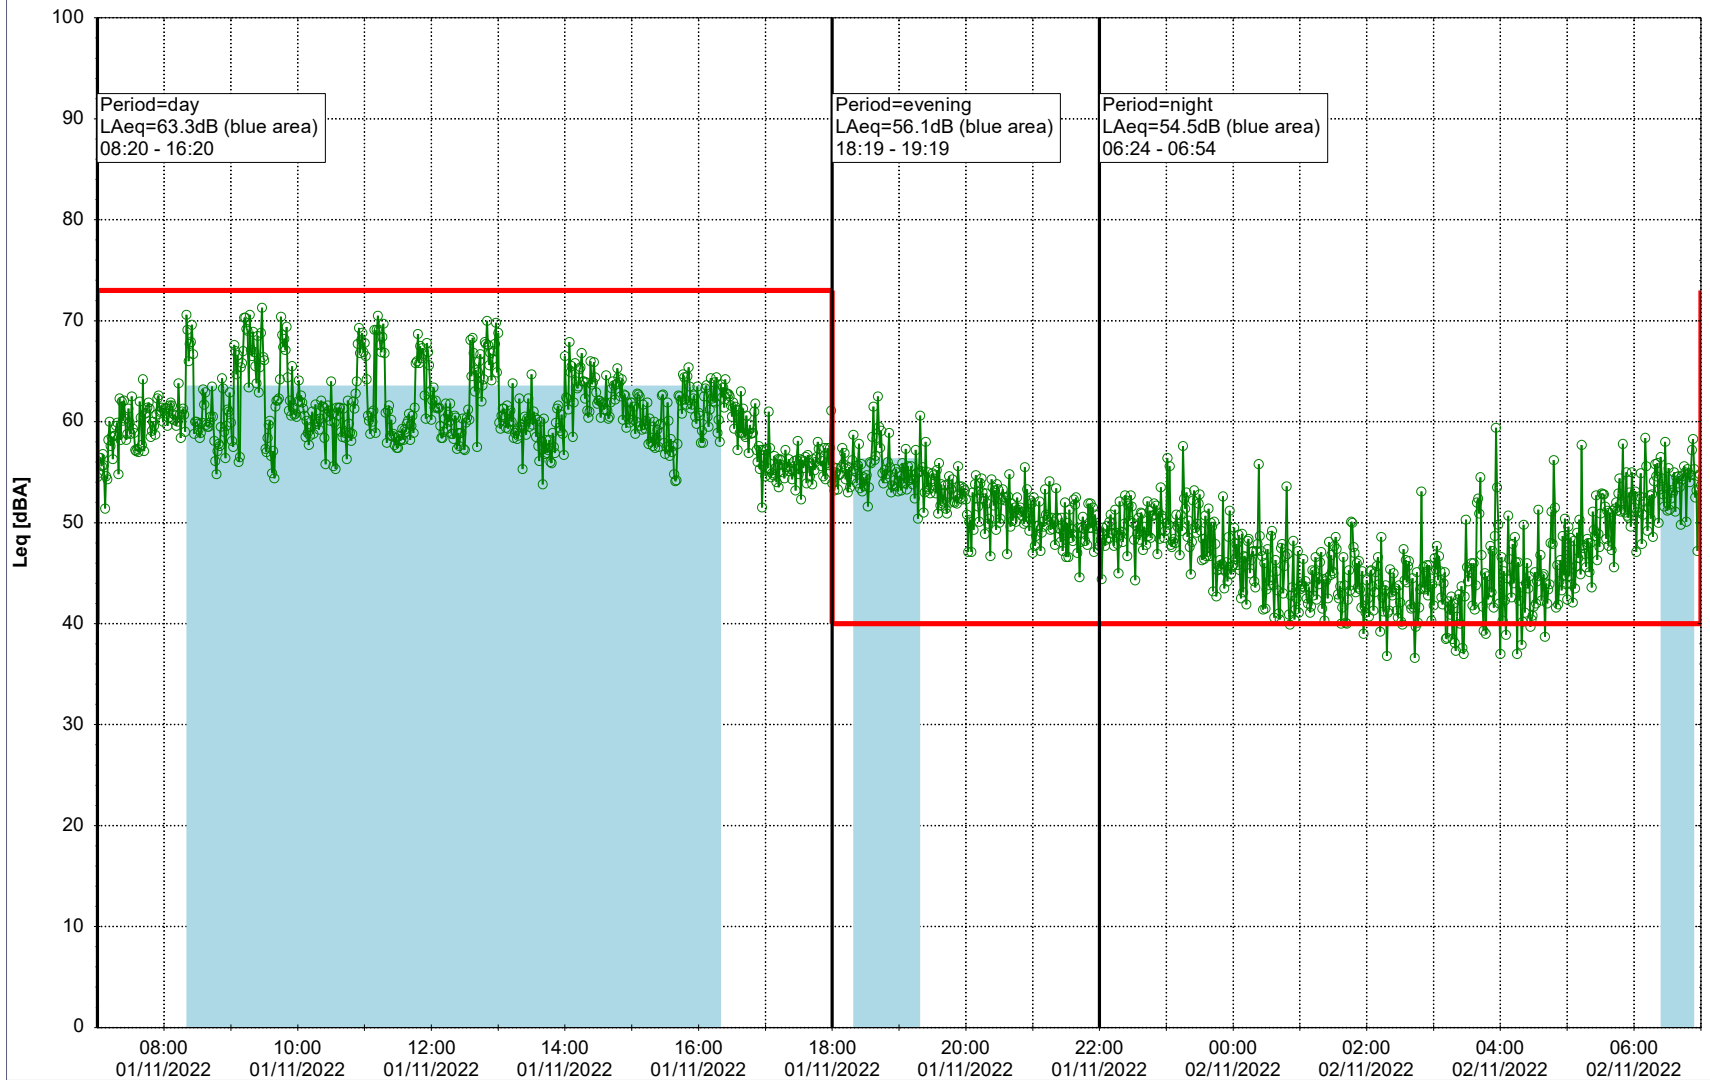

Project: Kronos Sydhavnen
Construction: Havneholmen
Location: N-V

Plan View

Remarks

...

Noise Time Related Diagram

31/10/2022
01/11/2022

○○○○ HOL_NS01

Project: Kronos Sydhavnen
Construction: Havneholmen
Location: N-V

Plan View

Remarks

...

Noise Time Related Diagram

01/11/2022
02/11/2022

○○○ HOL_NS01

Project: Kronos Sydhavnen
Construction: Havneholmen
Location: N-V

Plan View

Remarks

...

Noise Time Related Diagram

02/11/2022
03/11/2022

○ ○ ○ ○ HOL_NS01

Project: Kronos Sydhavnen
Construction: Havneholmen
Location: N-V

Plan View

Remarks

...

Noise Time Related Diagram

03/11/2022
04/11/2022

○ ○ ○ ○ HOL_NS01

Project: Kronos Sydhavnen
Construction: Havneholmen
Location: N-V

Plan View

Remarks

...