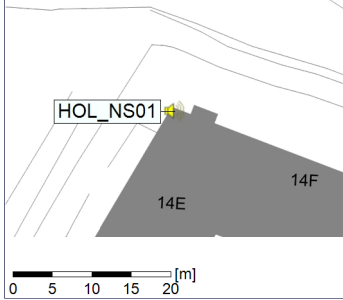

05/11/2022
06/11/2022

○ ○ ○ ○ HOL_NS01

Project: Kronos Sydhavnen
Construction: Havneholmen
Location: N-V

Plan View

Remarks

...

Noise Time Related Diagram

06/11/2022
07/11/2022