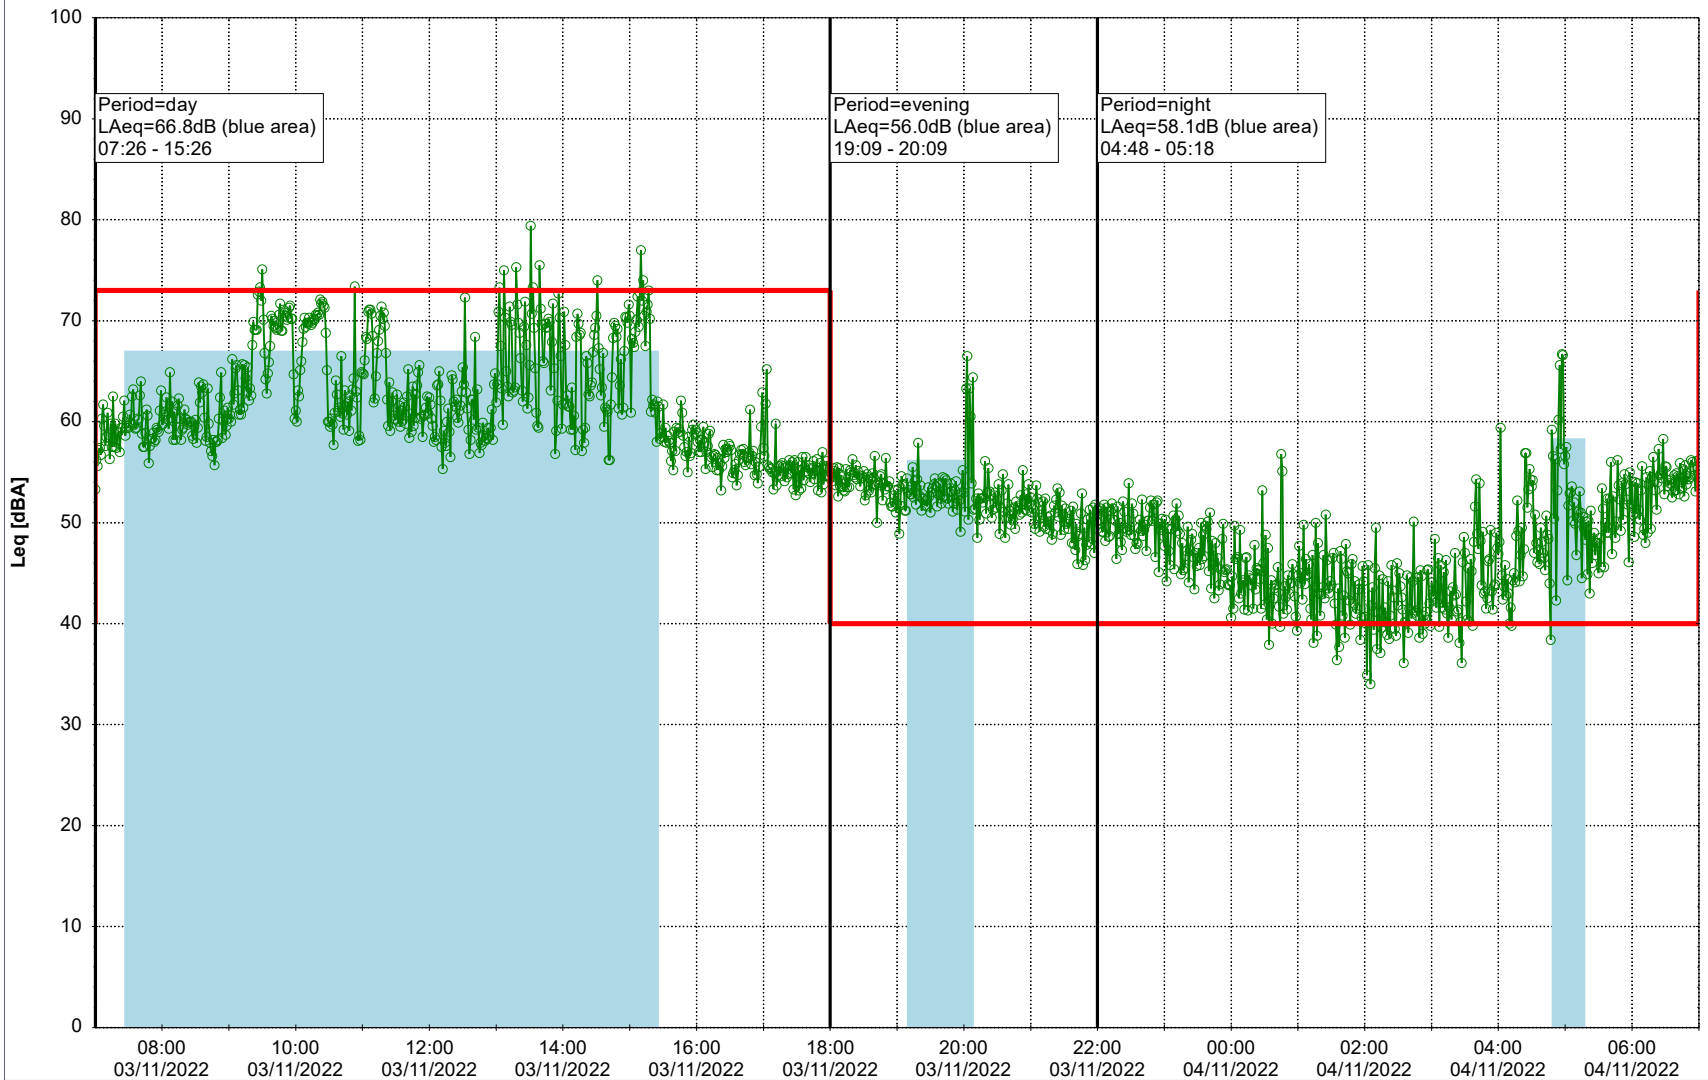

Remarks

...

Noise Time Related Diagram

02/11/2022
03/11/2022

○ ○ ○ ○ HOL_NS01

Project: Kronos Sydhavnen
Construction: Havneholmen
Location: N-V

Plan View

Remarks

...

Noise Time Related Diagram

03/11/2022
04/11/2022

○ ○ ○ ○ HOL_NS01

Project: Kronos Sydhavnen
Construction: Havneholmen
Location: N-V

Plan View

Remarks

...

Noise Time Related Diagram

04/11/2022
05/11/2022

○○○○ HOL_NS01

Project: Kronos Sydhavnen
Construction: Havneholmen
Location: N-V

Plan View

Remarks

...

Noise Time Related Diagram