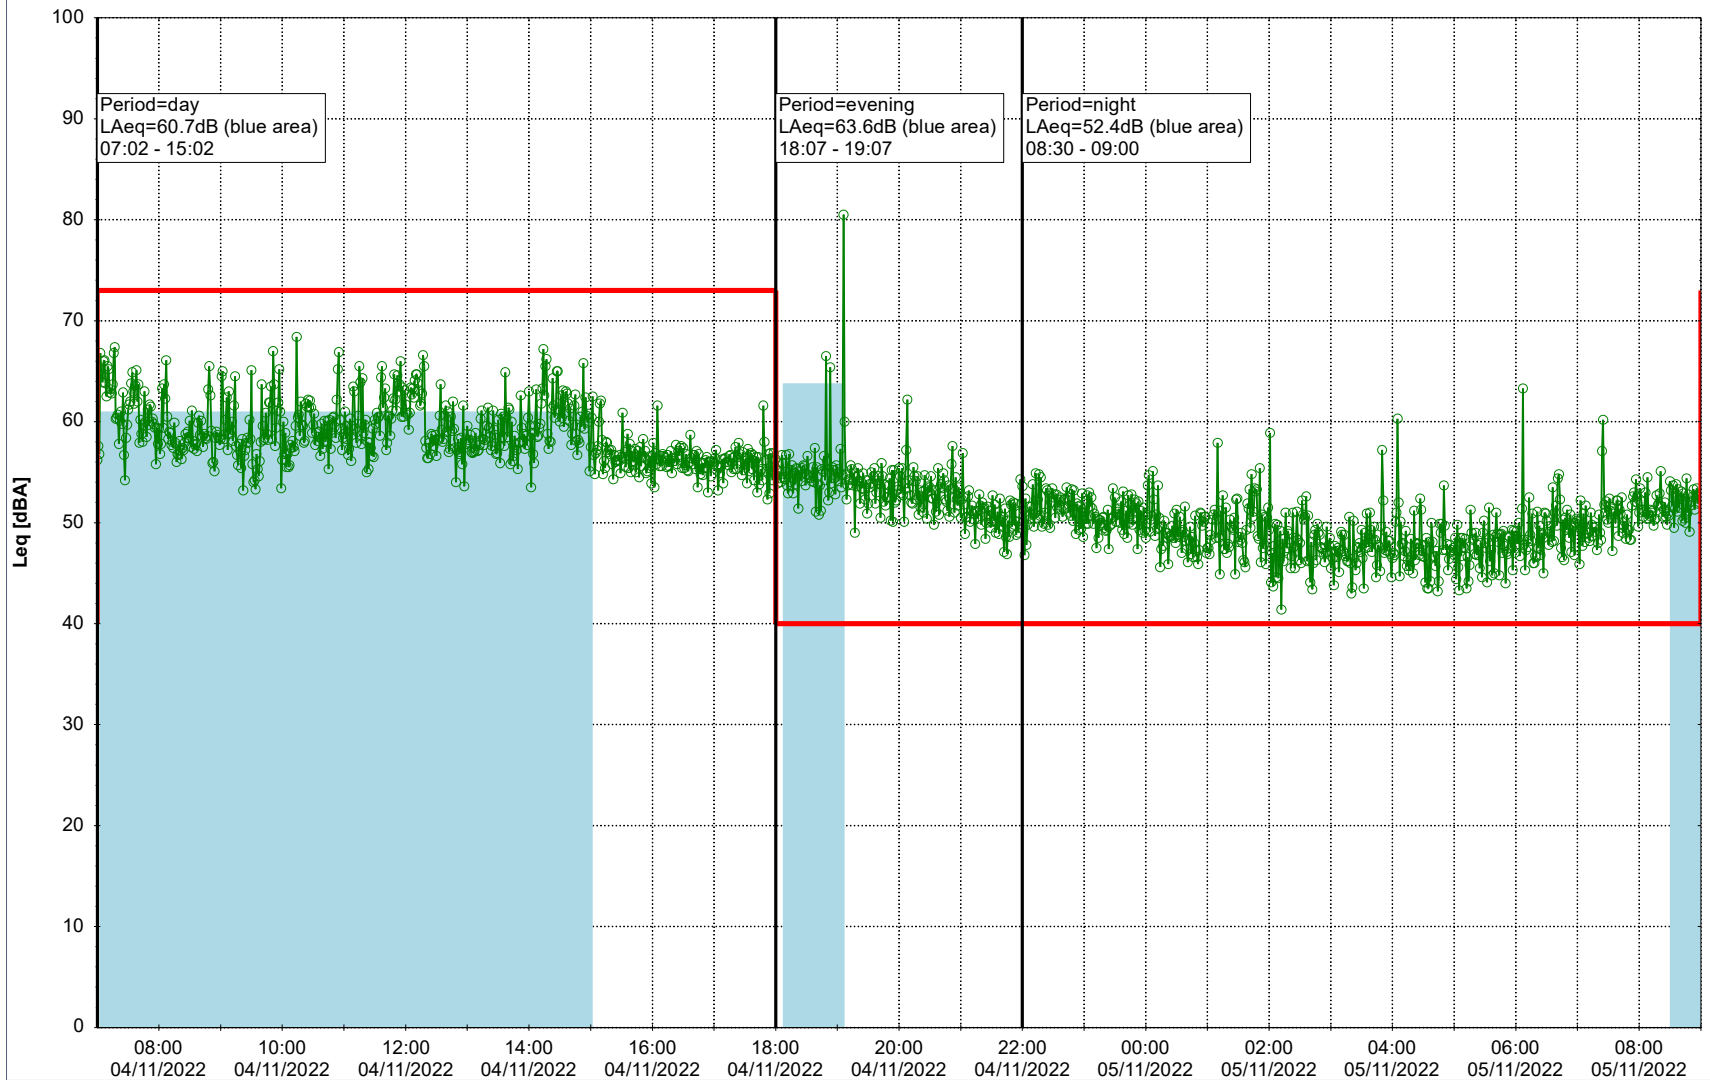

...

Noise Time Related Diagram

03/11/2022
04/11/2022

○ ○ ○ ○ HOL_NS01

Project: Kronos Sydhavnen
Construction: Havneholmen
Location: N-V

Plan View

Remarks

...

Noise Time Related Diagram

04/11/2022
05/11/2022

○○○○ HOL_NS01

Project: Kronos Sydhavnen
Construction: Havneholmen
Location: N-V

Plan View

Remarks

...

Noise Time Related Diagram