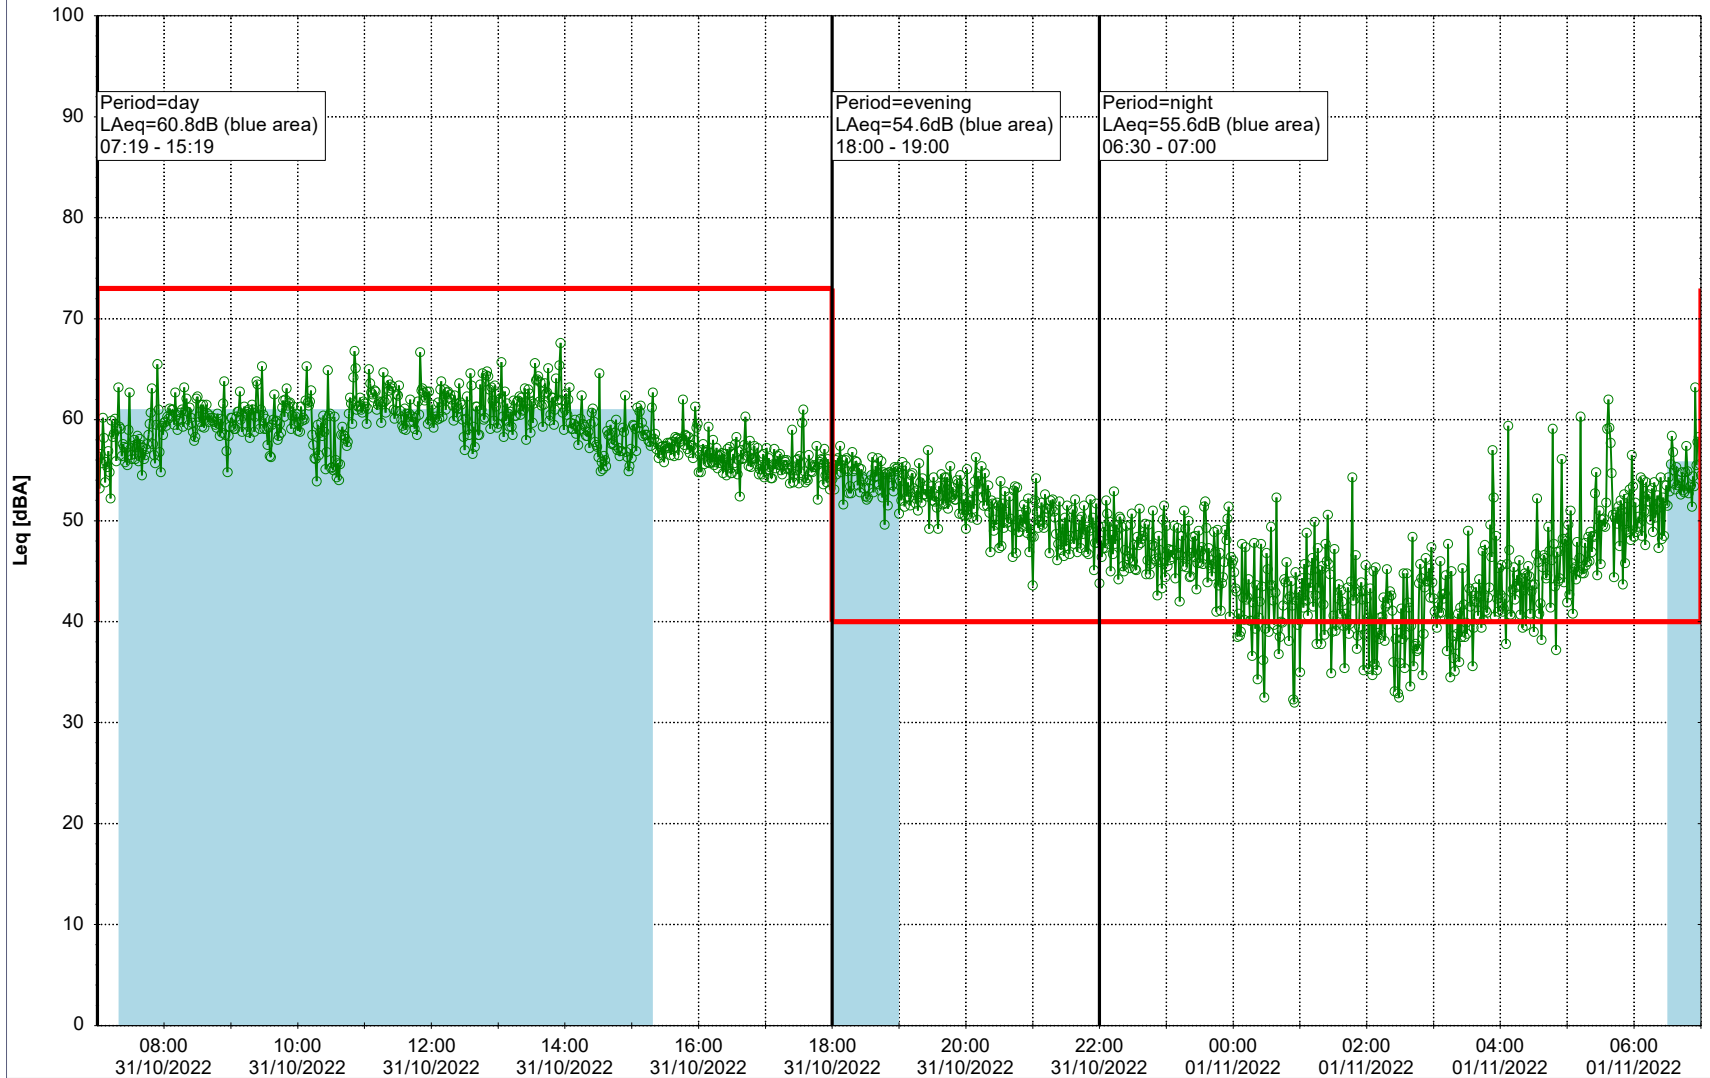

Project: Kronos Sydhavnen
Construction: Havneholmen
Location: N-V

Plan View

Remarks

...

Noise Time Related Diagram

31/10/2022
01/11/2022

○○○○ HOL_NS01

Project: Kronos Sydhavnen
Construction: Havneholmen
Location: N-V

Plan View

Remarks

...

Noise Time Related Diagram

01/11/2022
02/11/2022

○○○ HOL_NS01

Project: Kronos Sydhavnen
Construction: Havneholmen
Location: N-V

Plan View

Remarks

...

Noise Time Related Diagram

02/11/2022
03/11/2022

○ ○ ○ ○ HOL_NS01

Project: Kronos Sydhavnen
Construction: Havneholmen
Location: N-V

Plan View

Remarks