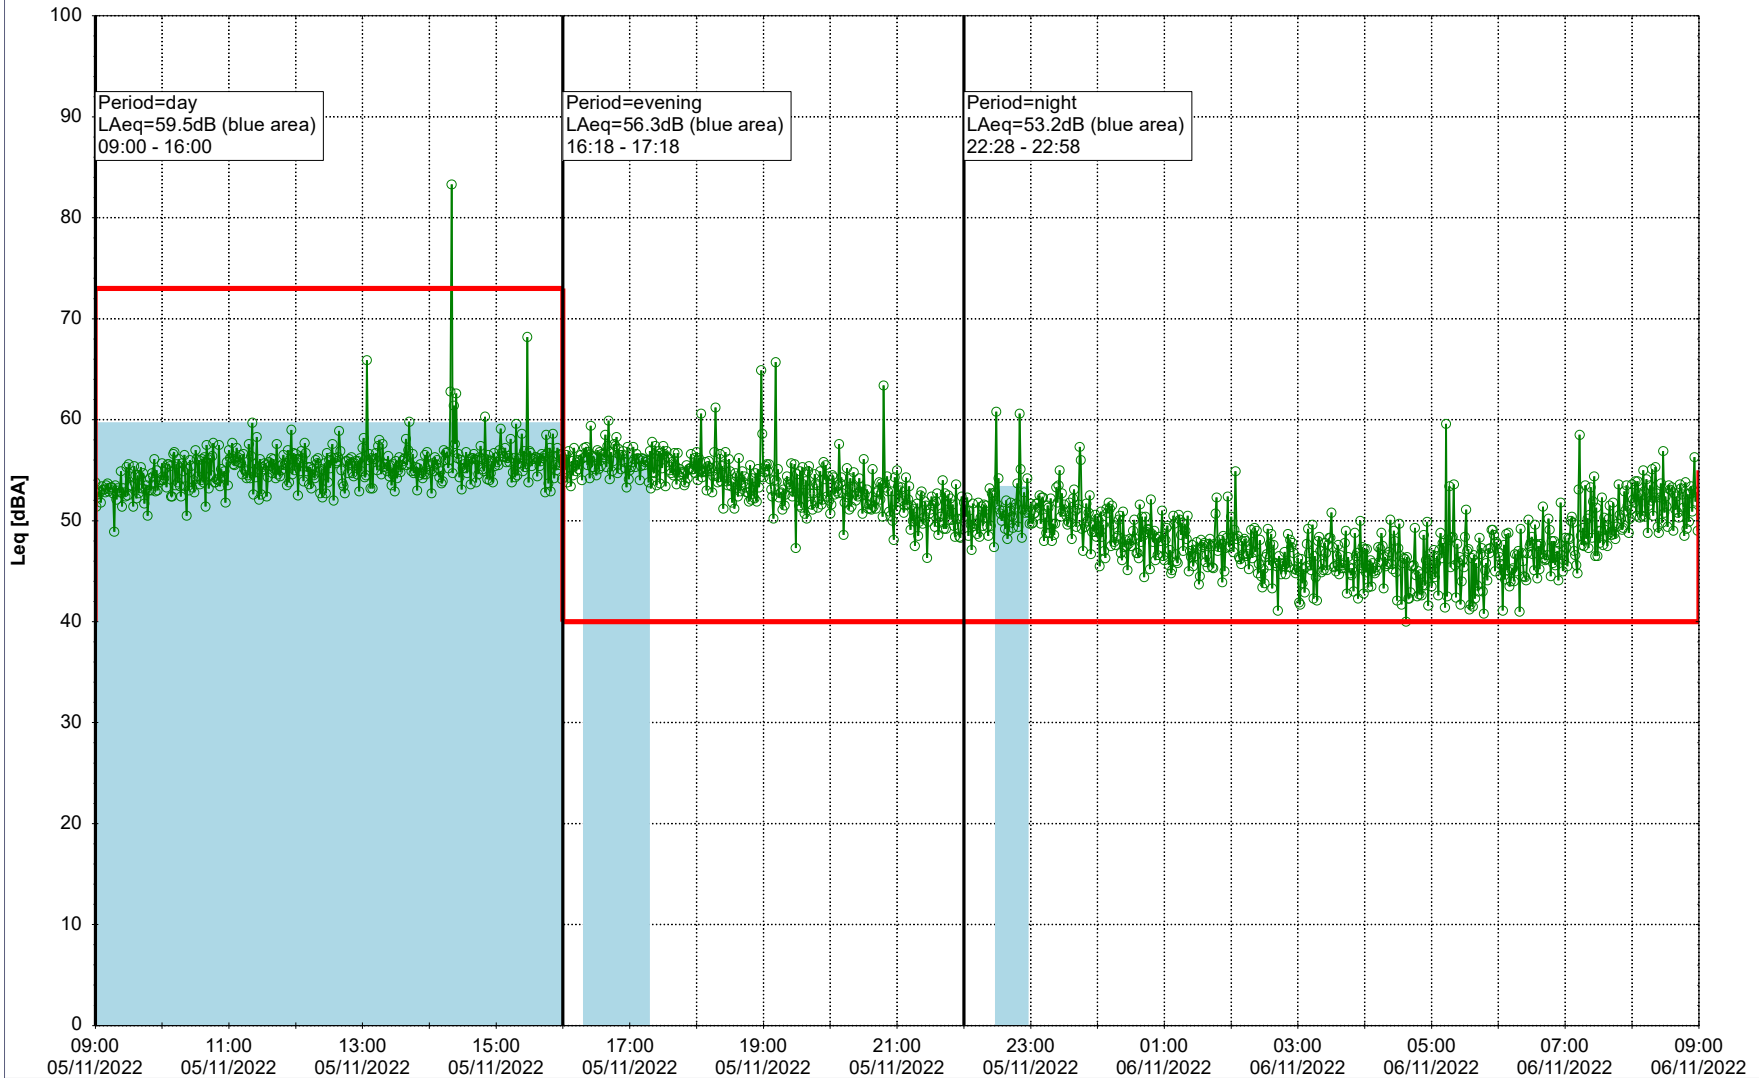

Noise Time Related Diagram

04/11/2022
05/11/2022

○○○○ HOL_NS01

Project: Kronos Sydhavnen
Construction: Havneholmen
Location: N-V

Plan View

Remarks

...

Noise Time Related Diagram

05/11/2022
06/11/2022

○ ○ ○ ○ HOL_NS01

Project: Kronos Sydhavnen
Construction: Havneholmen
Location: N-V

Plan View

Remarks

...

Noise Time Related Diagram

06/11/2022
07/11/2022