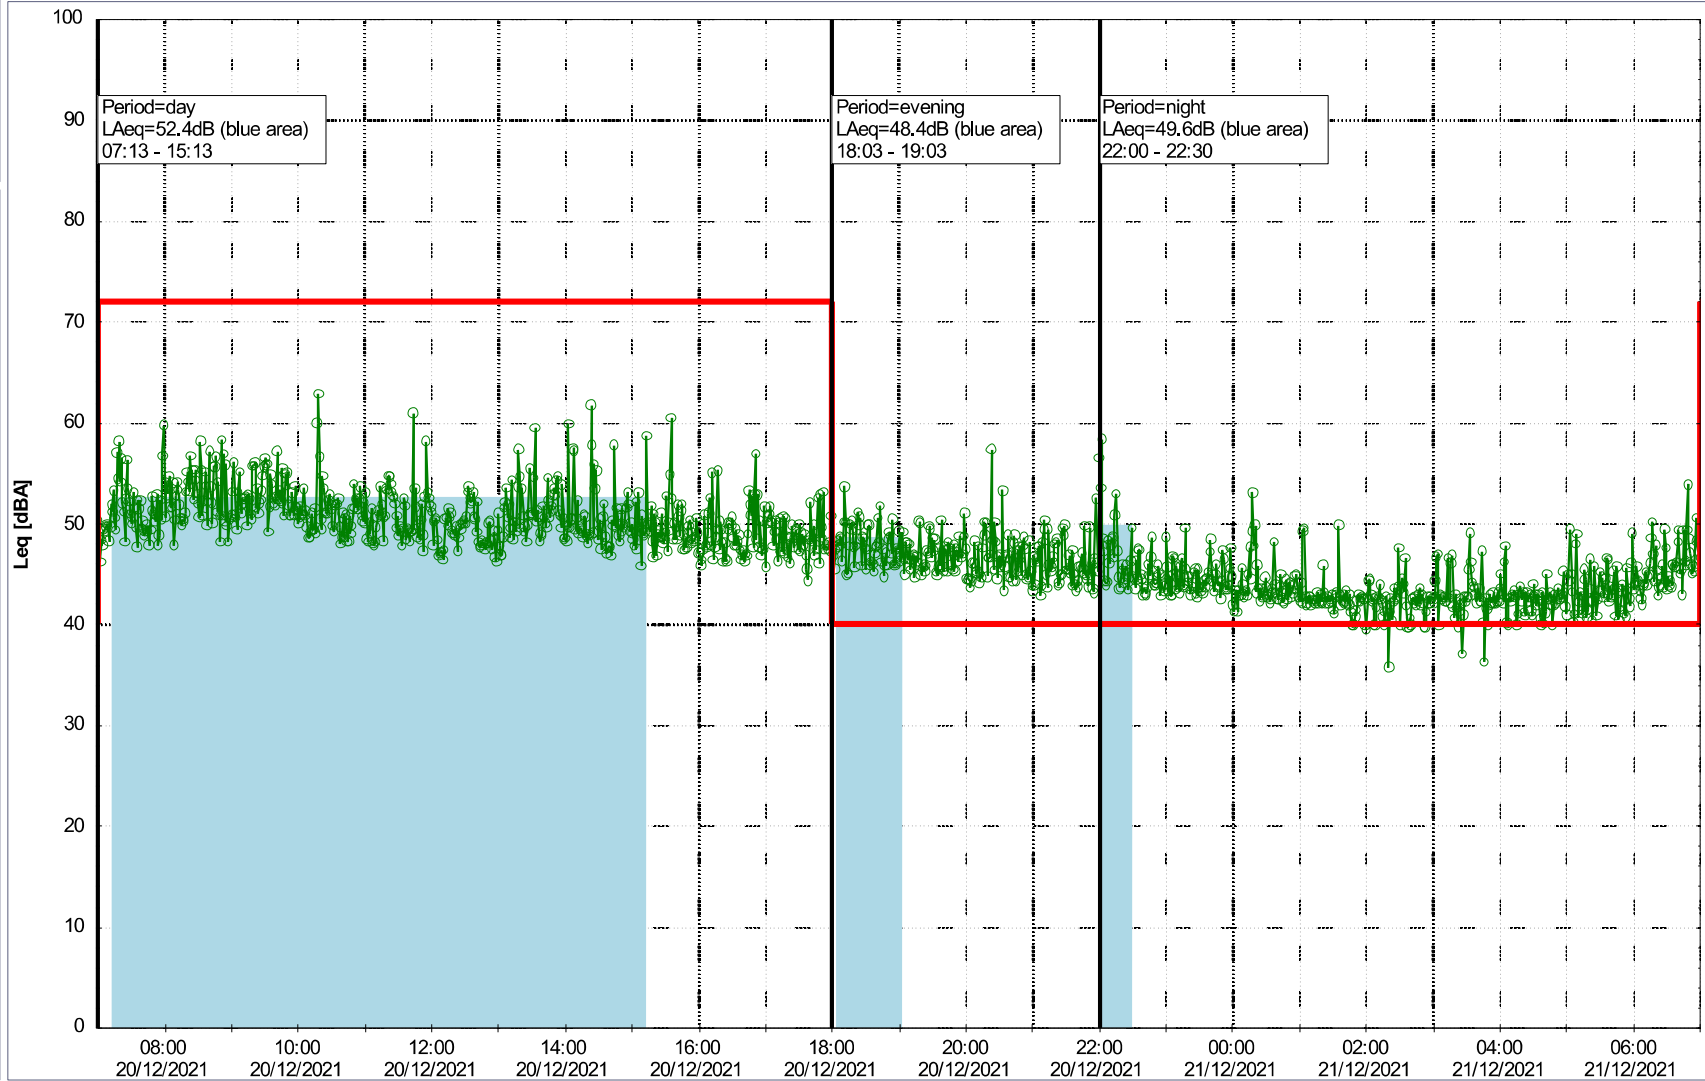

### Noise Time Related Diagram

20/12/2021  
21/12/2021

○○○○ MOP\_NS01

Project: Kronos Sydhavnen  
Construction: Mozarts Plads  
Location: N-V

Plan View

Remarks

...

### Noise Time Related Diagram

21/12/2021  
22/12/2021

○○○○ MOP\_NS01

Project: Kronos Sydhavnen  
Construction: Mozarts Plads  
Location: N-V

Plan View

Remarks

...