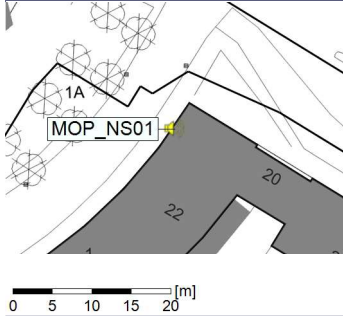

### Noise Time Related Diagram

20/12/2021  
21/12/2021

○○○○ MOP\_NS01

Project: Kronos Sydhavnen  
Construction: Mozarts Plads  
Location: N-V

Plan View

Remarks

...