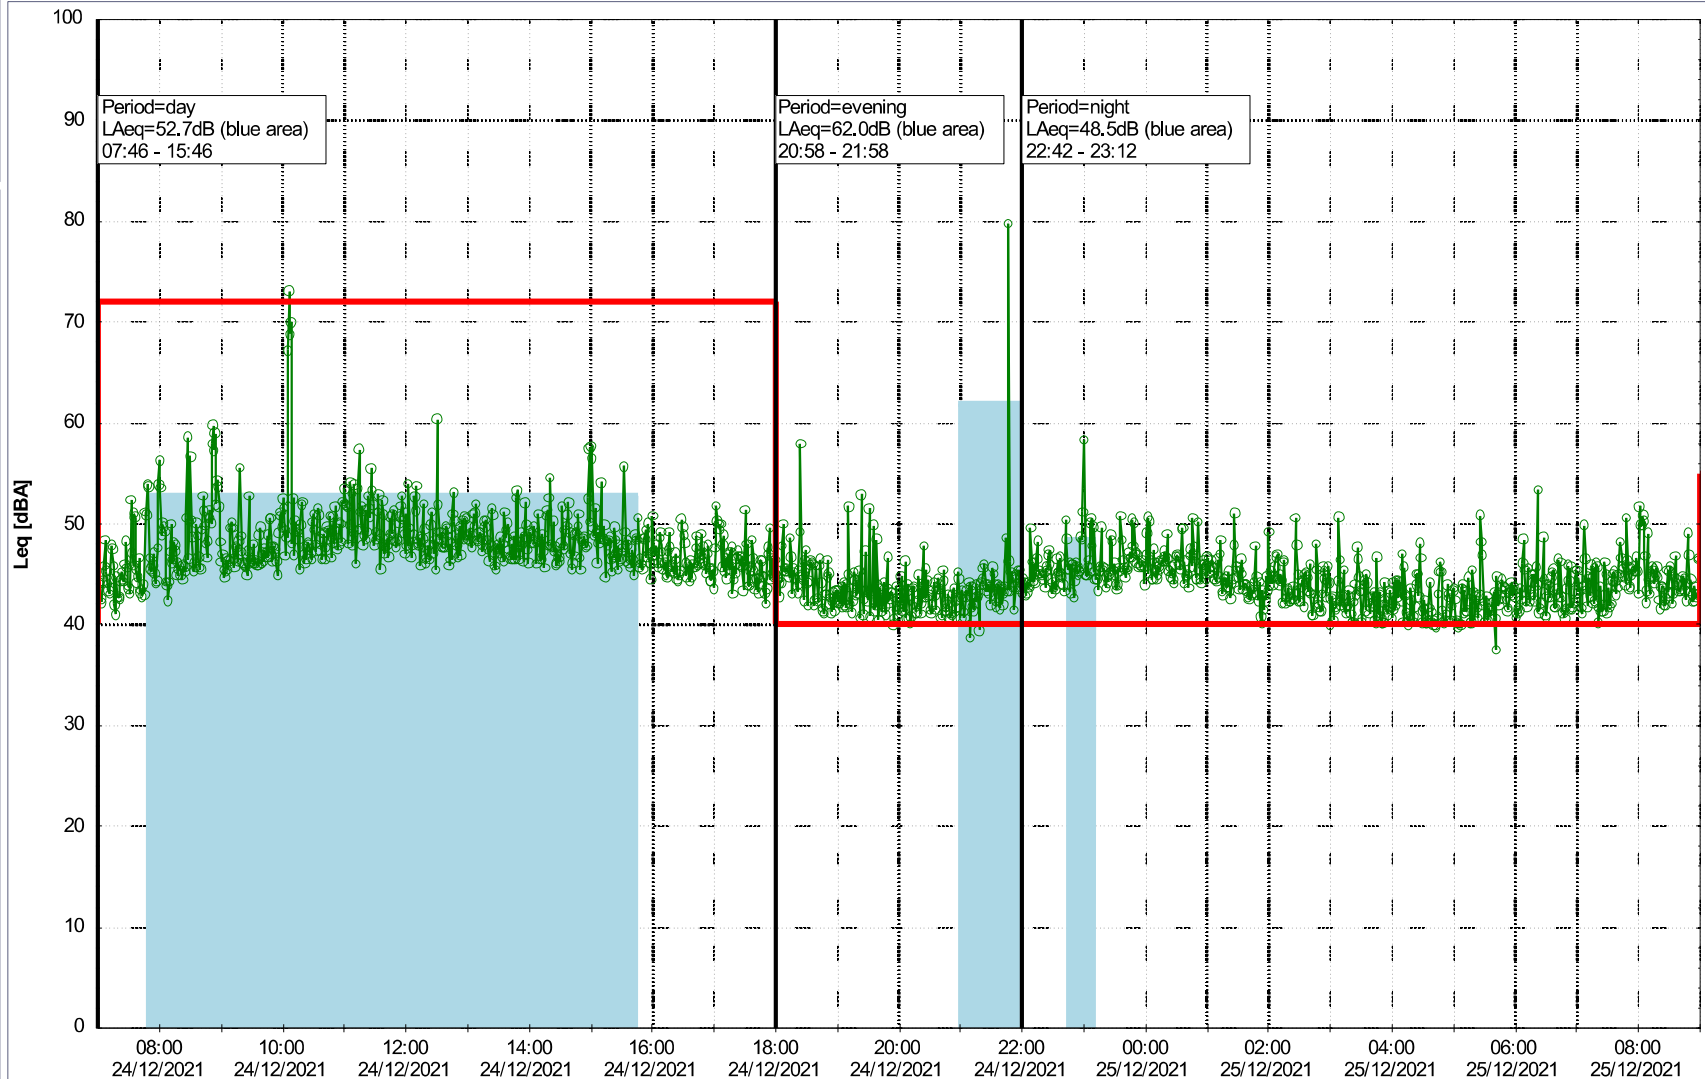

Noise Time Related Diagram

24/12/2021
25/12/2021

○○○○ MOP_NS01