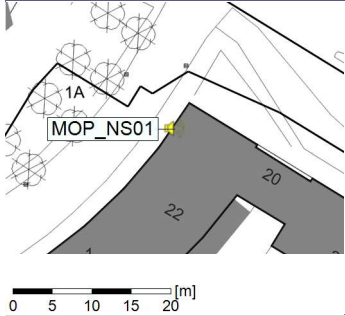

### Noise Time Related Diagram

21/12/2021  
22/12/2021

○○○○ MOP\_NS01

Project: Kronos Sydhavnen  
Construction: Mozarts Plads  
Location: N-V

Plan View

Remarks

...