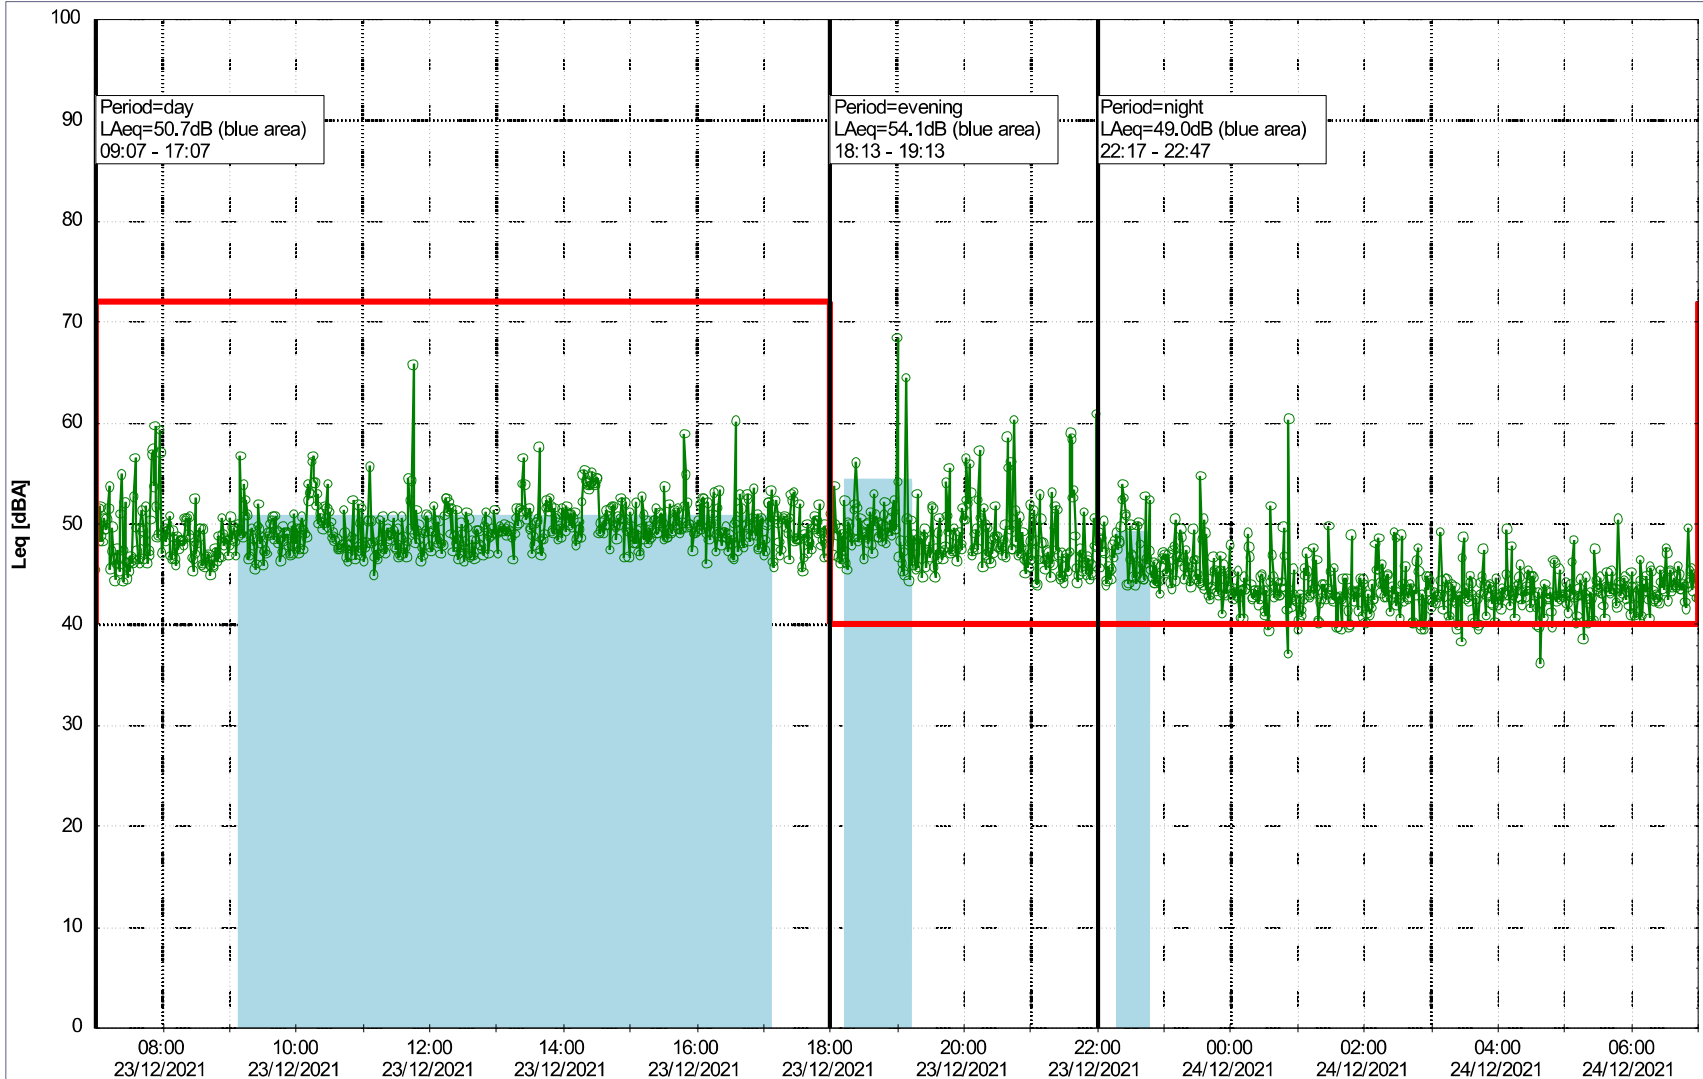

Noise Time Related Diagram

23/12/2021
24/12/2021

○○○○ MOP_NS01