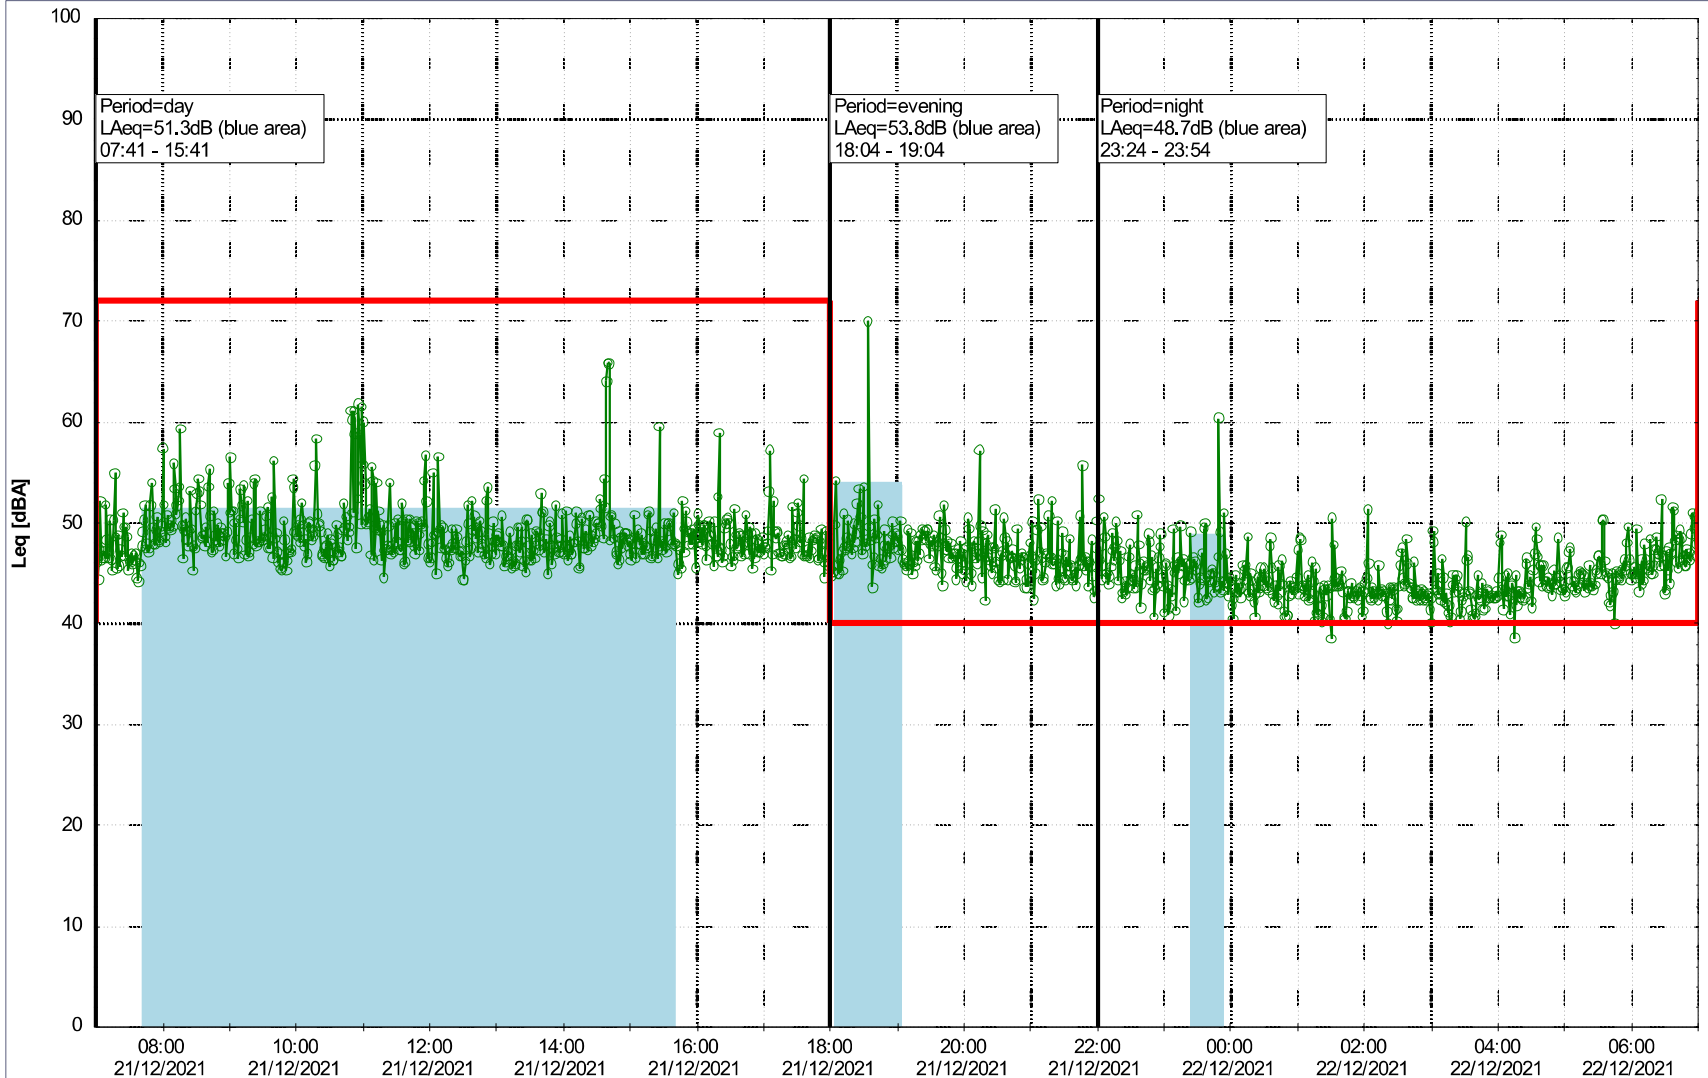

Noise Time Related Diagram

21/12/2021
22/12/2021

○○○○ MOP_NS01