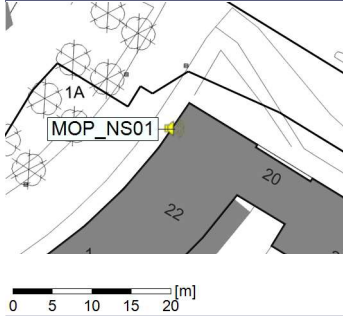

### Noise Time Related Diagram

22/12/2021  
23/12/2021

○○○○ MOP\_NS01

Project: Kronos Sydhavnen  
Construction: Mozarts Plads  
Location: N-V

Plan View

Remarks

...