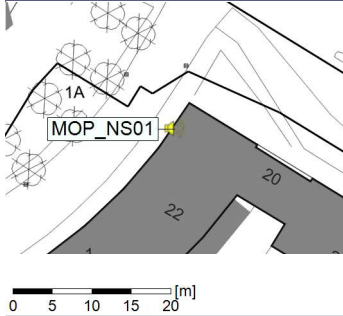

### Noise Time Related Diagram

23/12/2021  
24/12/2021

○○○○ MOP\_NS01

Project: Kronos Sydhavnen  
Construction: Mozarts Plads  
Location: N-V

Plan View

Remarks

...