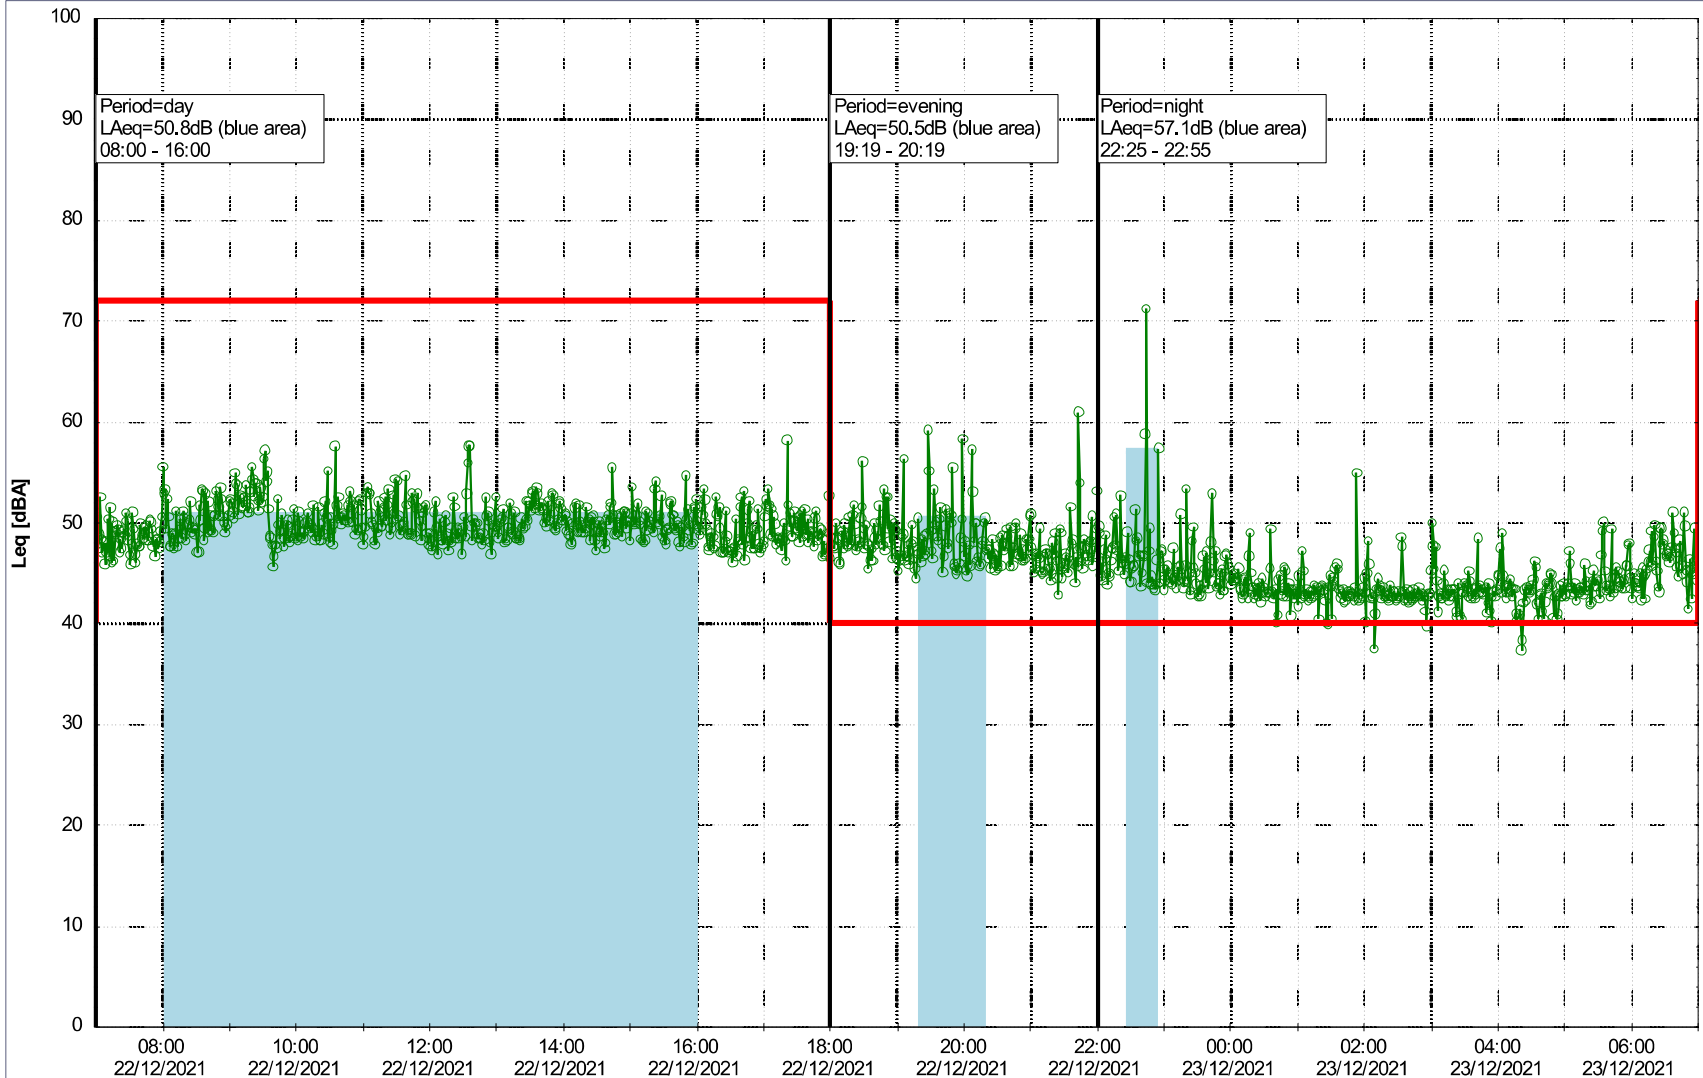

Noise Time Related Diagram

22/12/2021
23/12/2021

○○○○ MOP_NS01