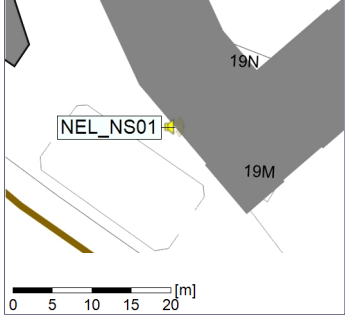

...

Noise Time Related Diagram

26/01/2023
27/01/2023

○ ○ ○ ○ NEL_NS01

Project: Kronos Sydhavnen
Construction: Ny Ellebjerg
Location: N-V

27/01/2023
28/01/2023

Plan View

Remarks