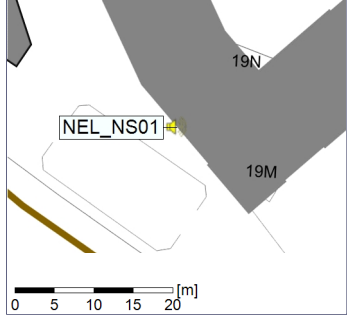

Plan View

Remarks

...

Noise Time Related Diagram

24/01/2023
25/01/2023

○○○ NEL_NS01

Project: Kronos Sydhavnen
Construction: Ny Ellebjerg
Location: N-V

Plan View