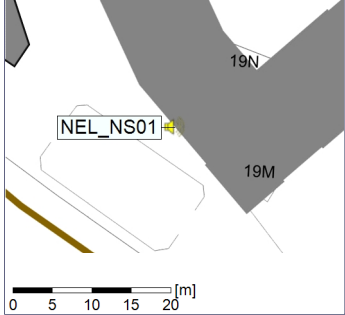

Remarks

...

Noise Time Related Diagram

25/01/2023
26/01/2023

○○○ NEL_NS01

Project: Kronos Sydhavnen
Construction: Ny Ellebjerg
Location: N-V

Plan View

Remarks