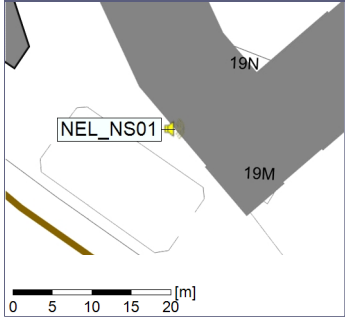

...

Noise Time Related Diagram

○○○○ NEL_NS01

Project: Kronos Sydhavnen
Construction: Ny Ellebjerg
Location: N-V

28/01/2023
29/01/2023

Plan View

Remarks

...