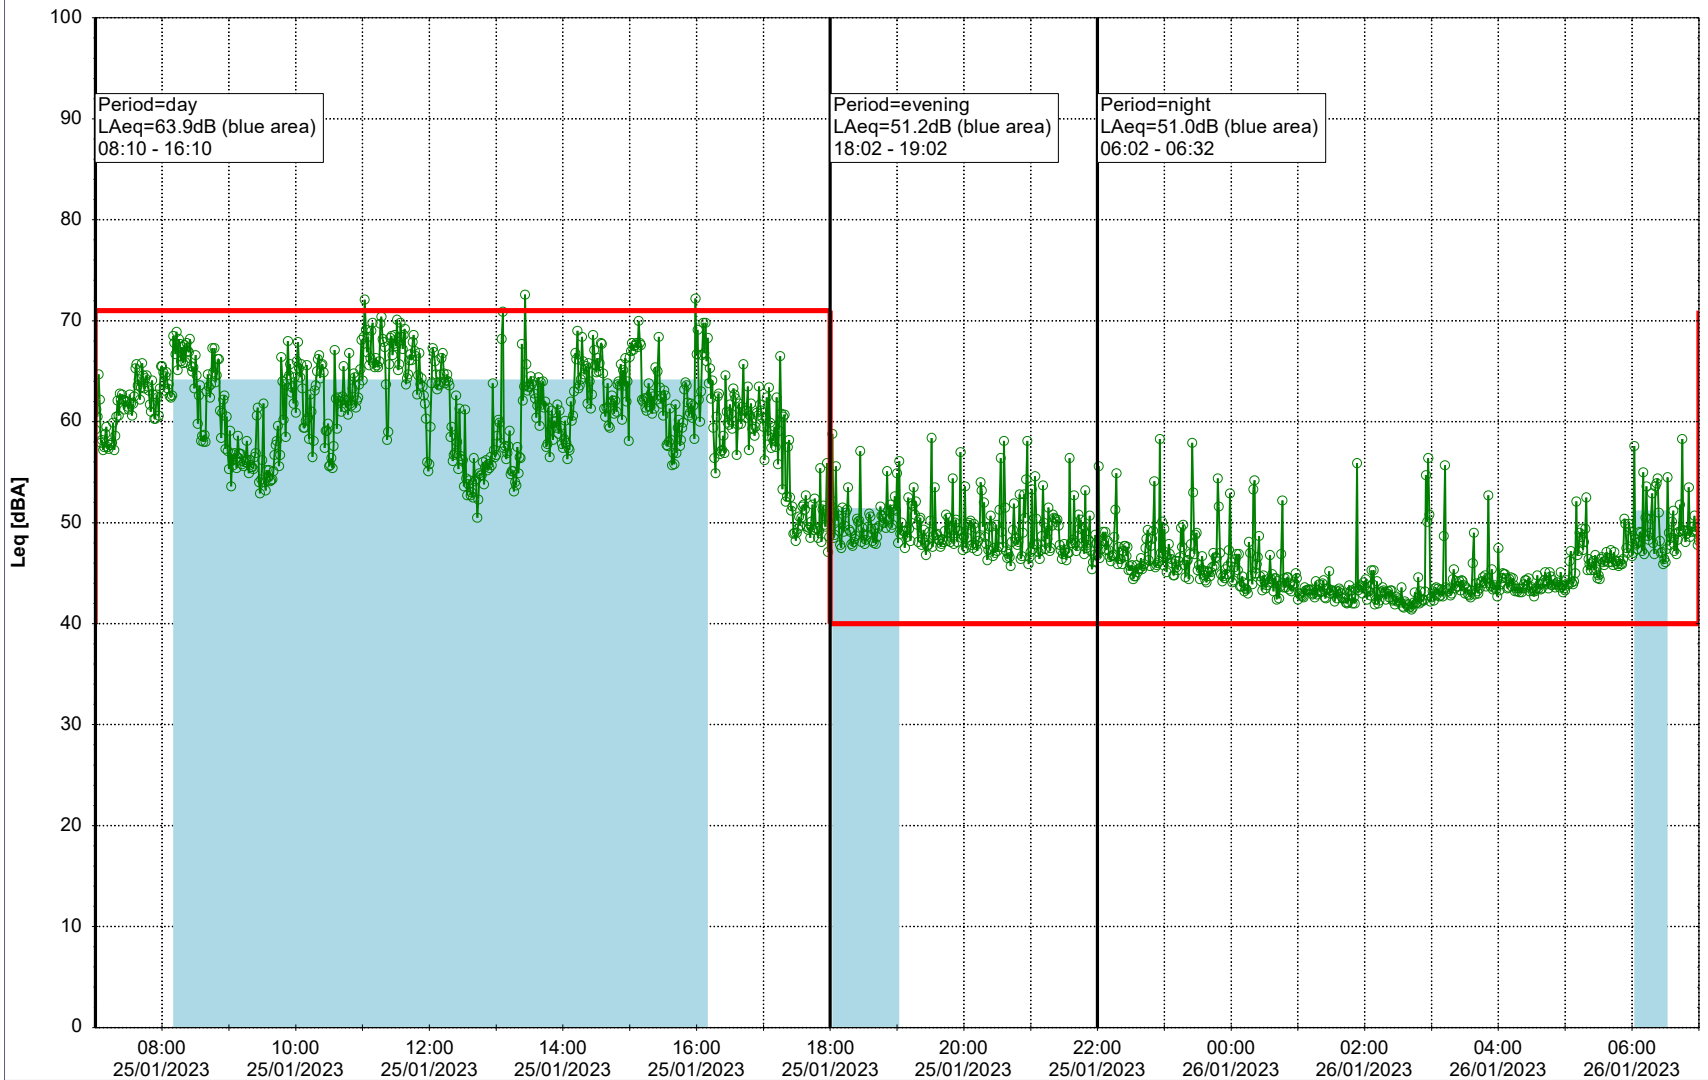

Plan View

Remarks

...

Noise Time Related Diagram

24/01/2023
25/01/2023

○○○ NEL_NS01

Project: Kronos Sydhavnen
Construction: Ny Ellebjerg
Location: N-V

Plan View

Remarks

...

Noise Time Related Diagram

25/01/2023
26/01/2023

○○○ NEL_NS01

Project: Kronos Sydhavnen
Construction: Ny Ellebjerg
Location: N-V

Plan View

Remarks

...

Noise Time Related Diagram

26/01/2023
27/01/2023

○ ○ ○ ○ NEL_NS01

Project: Kronos Sydhavnen
Construction: Ny Ellebjerg
Location: N-V

27/01/2023
28/01/2023

Plan View

Remarks

Noise Time Related Diagram

○○○ NEL_NS01

Project: Kronos Sydhavnen
Construction: Ny Ellebjerg
Location: N-V

Plan View

Remarks

...

Noise Time Related Diagram

29/01/2023
30/01/2023