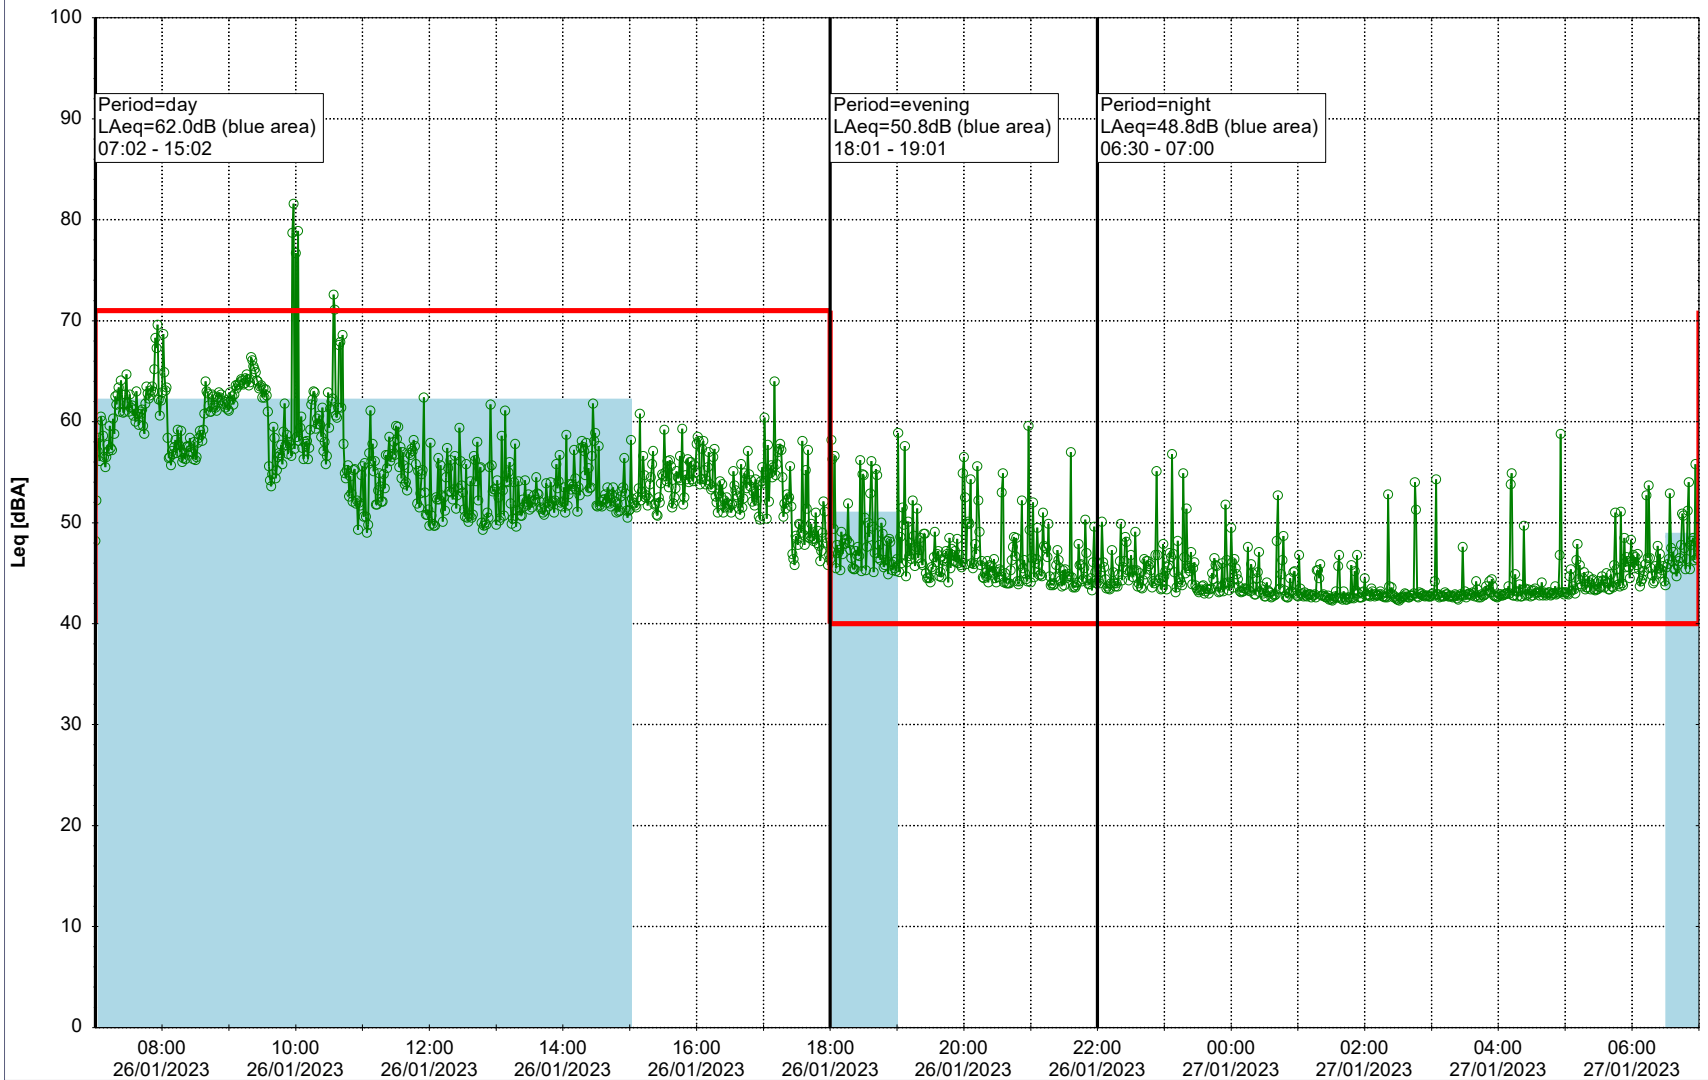

Remarks

...

Noise Time Related Diagram

25/01/2023
26/01/2023

○○○ NEL_NS01

Project: Kronos Sydhavnen
Construction: Ny Ellebjerg
Location: N-V

Plan View

Remarks

...

Noise Time Related Diagram

26/01/2023
27/01/2023

○ ○ ○ ○ NEL_NS01

Project: Kronos Sydhavnen
Construction: Ny Ellebjerg
Location: N-V

27/01/2023
28/01/2023

Plan View

Remarks

...

Noise Time Related Diagram

○○○○ NEL_NS01

Project: Kronos Sydhavnen
Construction: Ny Ellebjerg
Location: N-V

28/01/2023
29/01/2023

Plan View

Remarks

...

Noise Time Related Diagram

○○○ NEL_NS01

Project: Kronos Sydhavnen
Construction: Ny Ellebjerg
Location: N-V

Plan View

Remarks

...

Noise Time Related Diagram

29/01/2023
30/01/2023