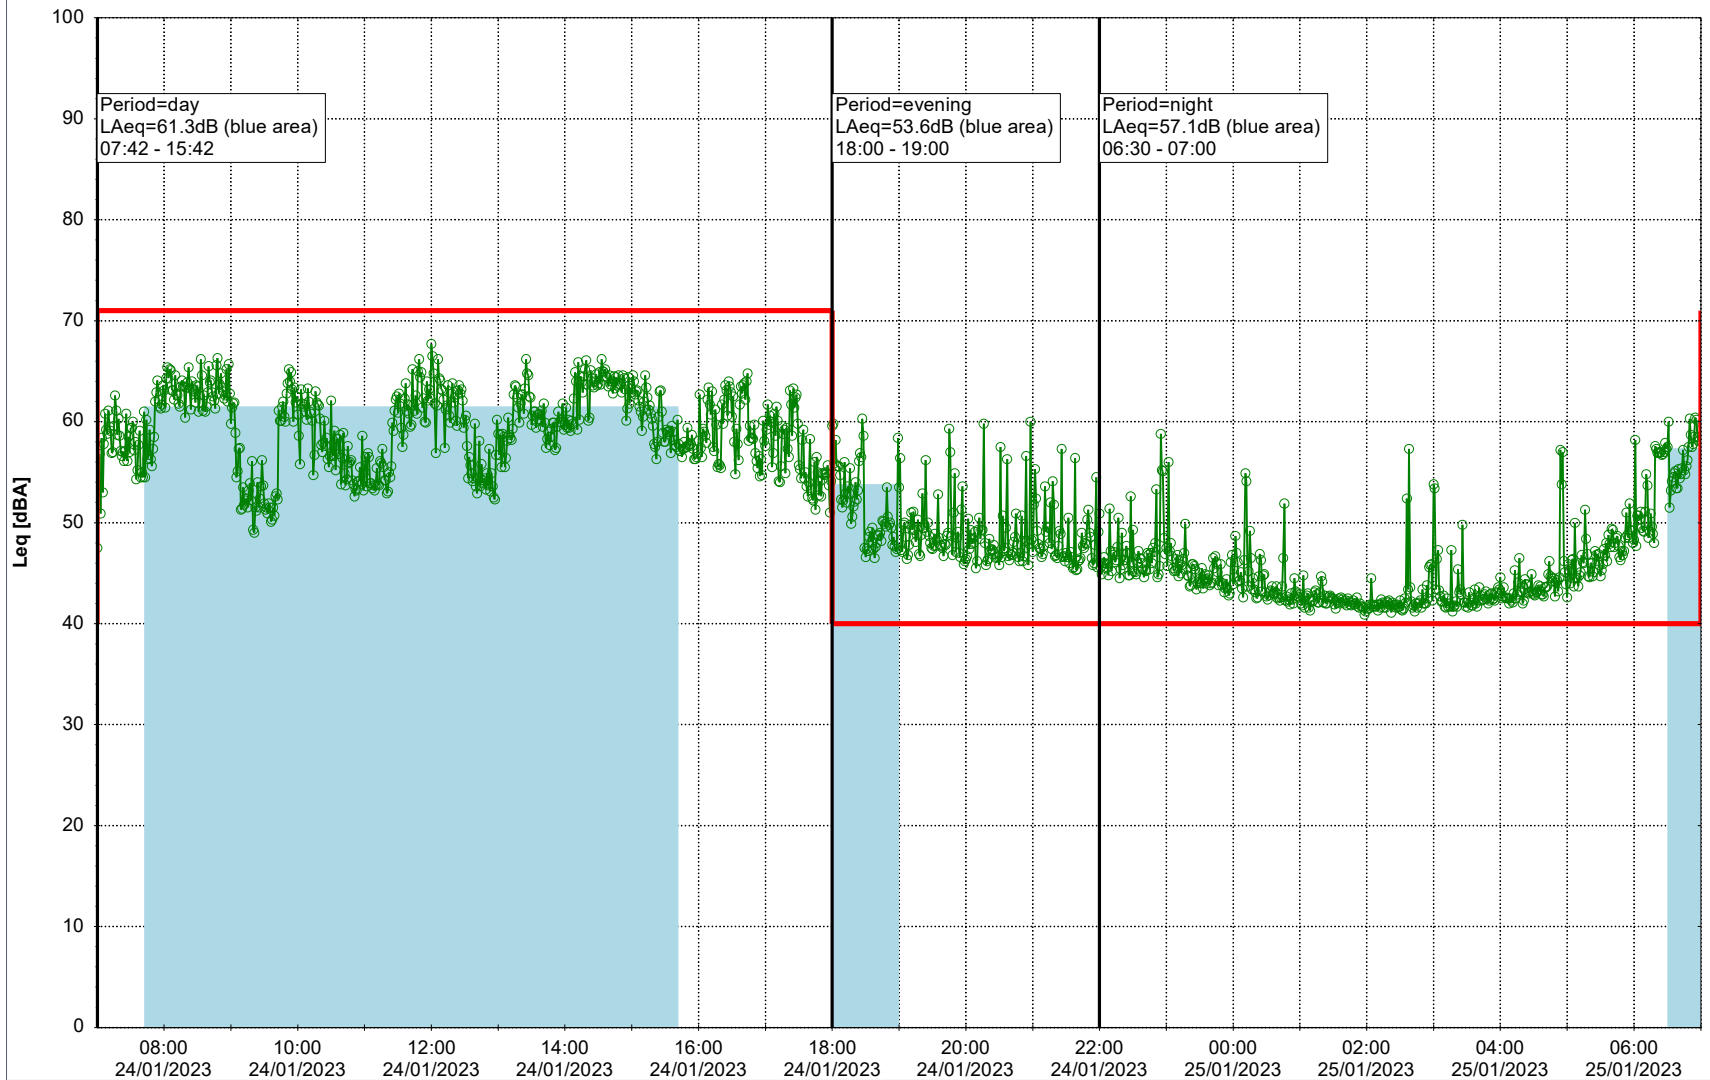

Plan View

Remarks

...

Noise Time Related Diagram

24/01/2023
25/01/2023

○○○ NEL_NS01

Project: Kronos Sydhavnen
Construction: Ny Ellebjerg
Location: N-V

Plan View

Remarks

...

Noise Time Related Diagram

25/01/2023
26/01/2023

○○○ NEL_NS01

Project: Kronos Sydhavnen
Construction: Ny Ellebjerg
Location: N-V

Plan View

Remarks

...

Noise Time Related Diagram

26/01/2023
27/01/2023

○ ○ ○ ○ NEL_NS01

Project: Kronos Sydhavnen
Construction: Ny Ellebjerg
Location: N-V

27/01/2023
28/01/2023

Plan View

Remarks

Noise Time Related Diagram

○○○ NEL_NS01

Project: Kronos Sydhavnen
Construction: Ny Ellebjerg
Location: N-V

Plan View

Remarks

...

Noise Time Related Diagram

29/01/2023
30/01/2023