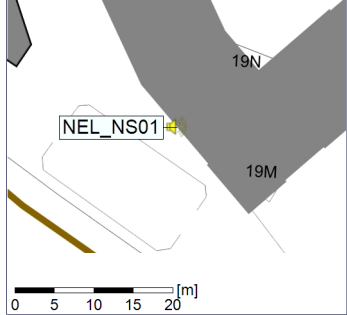

Noise Time Related Diagram

○○○ NEL_NS01

Project: Kronos Sydhavnen
Construction: Ny Ellebjerg
Location: N-V

Plan View

Remarks

...

Noise Time Related Diagram

29/01/2023
30/01/2023