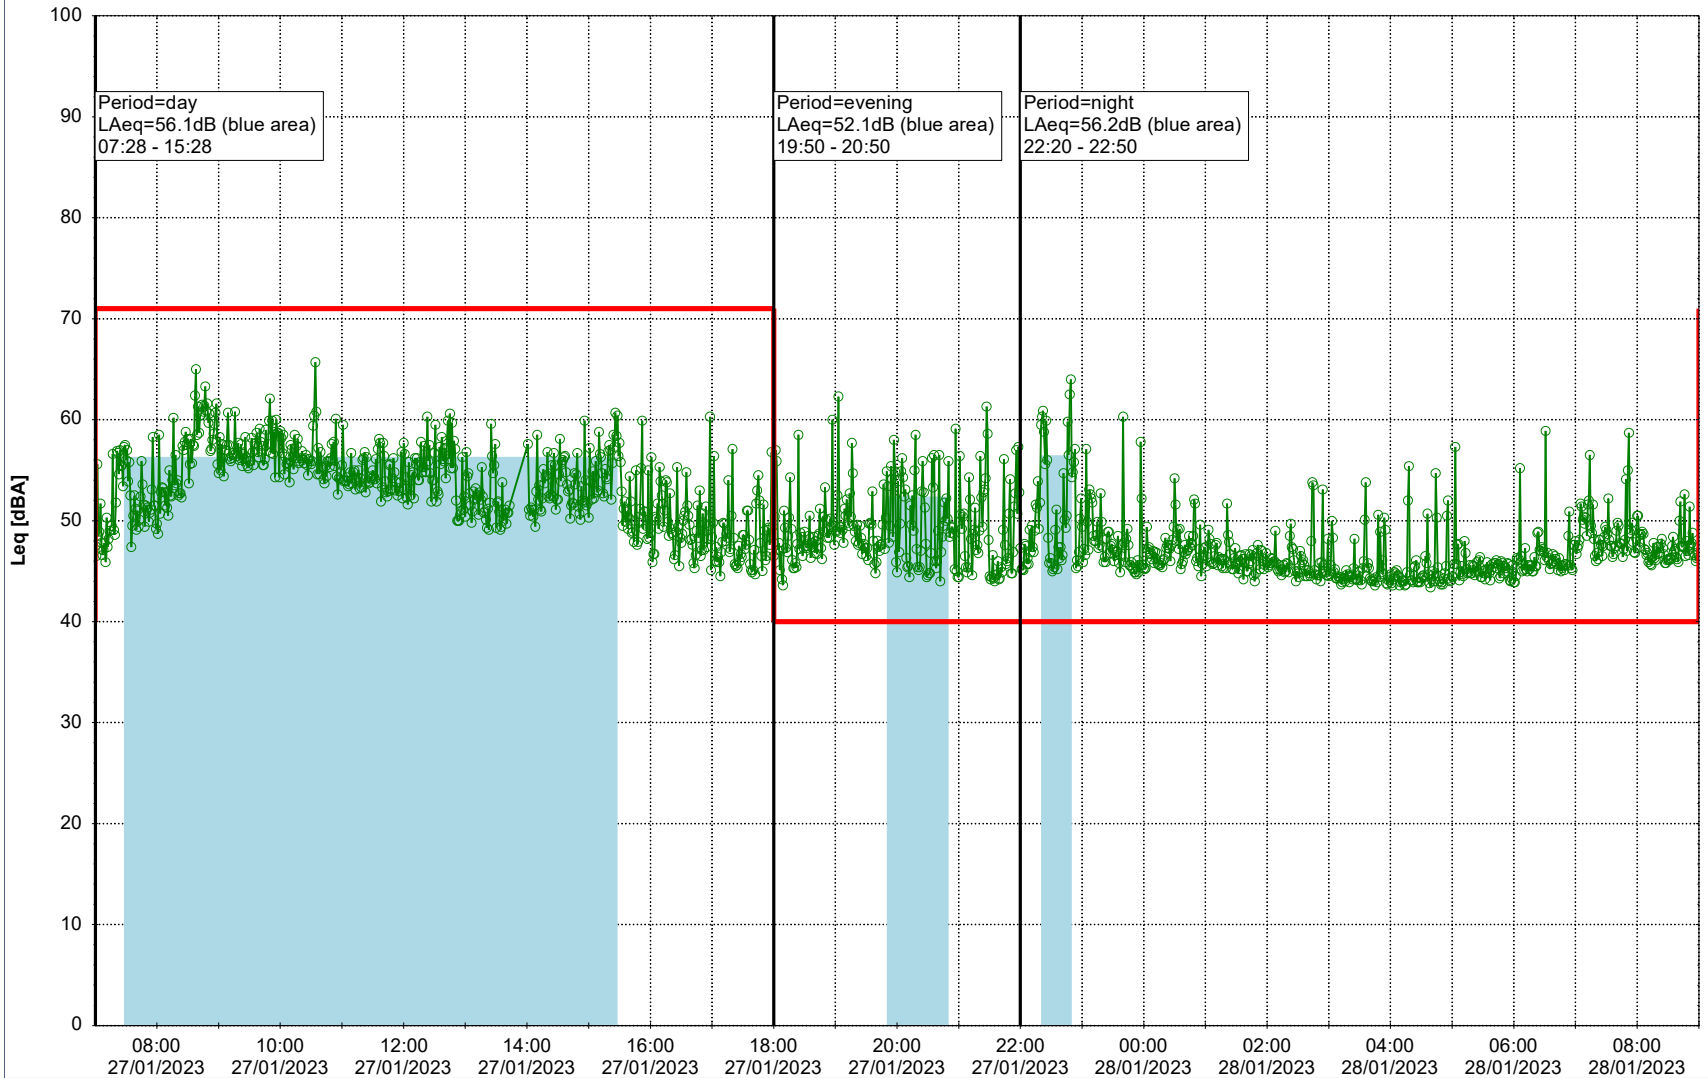

...

Noise Time Related Diagram

26/01/2023
27/01/2023

○ ○ ○ ○ NEL_NS01

Project: Kronos Sydhavnen
Construction: Ny Ellebjerg
Location: N-V

27/01/2023
28/01/2023

Plan View

Remarks

...

Noise Time Related Diagram

○○○○ NEL_NS01

Project: Kronos Sydhavnen
Construction: Ny Ellebjerg
Location: N-V

28/01/2023
29/01/2023

Plan View

Remarks

...

Noise Time Related Diagram

○○○ NEL_NS01

Project: Kronos Sydhavnen
Construction: Ny Ellebjerg
Location: N-V

Plan View

Remarks

...

Noise Time Related Diagram

29/01/2023
30/01/2023