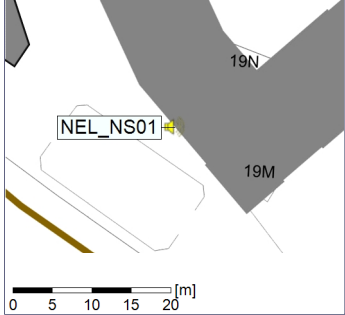

Project: Kronos Sydhavnen
Construction: Ny Ellebjerg
Location: N-V

23/01/2023
24/01/2023

Plan View

Noise Time Related Diagram

○○○ NEL_NS01

Remarks

...

Project: Kronos Sydhavnen
Construction: Ny Ellebjerg
Location: N-V

Plan View

Remarks

...

Noise Time Related Diagram

24/01/2023
25/01/2023

○○○ NEL_NS01

Project: Kronos Sydhavnen
Construction: Ny Ellebjerg
Location: N-V

Plan View