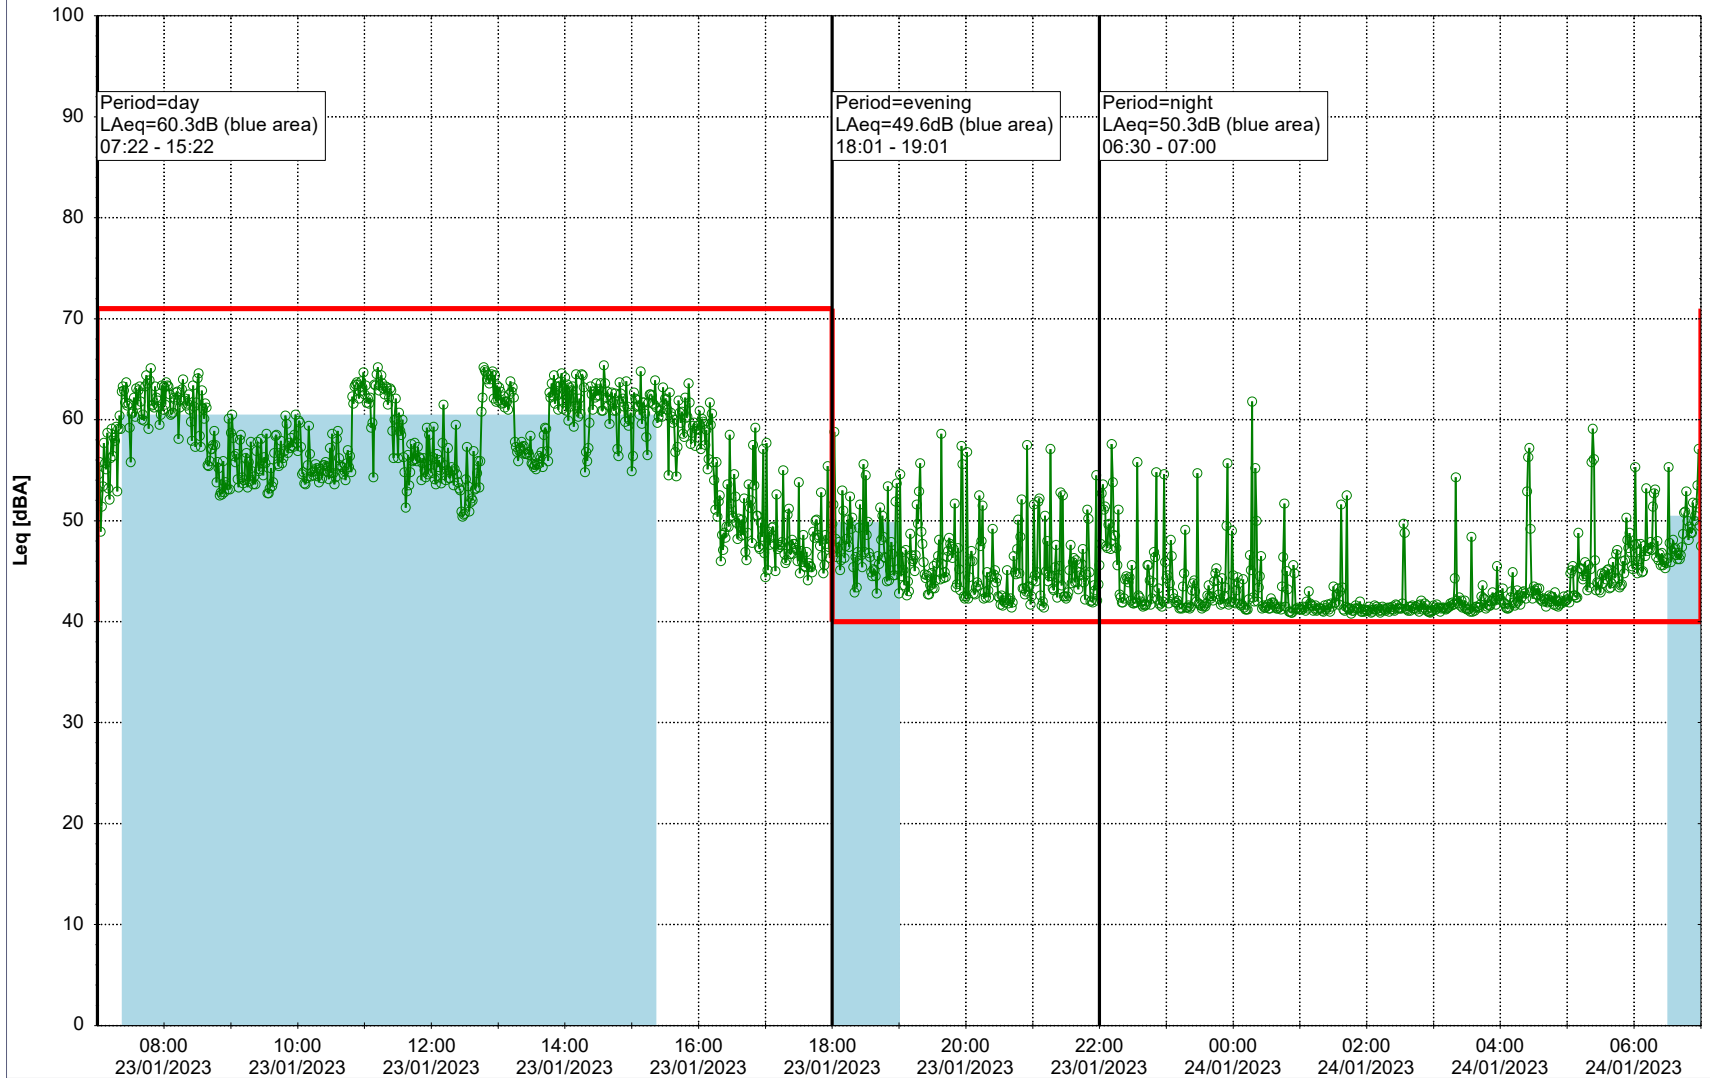

Project: Kronos Sydhavnen
Construction: Ny Ellebjerg
Location: N-V

23/01/2023
24/01/2023

Plan View

Noise Time Related Diagram

○○○ NEL_NS01

Remarks

...

Project: Kronos Sydhavnen
Construction: Ny Ellebjerg
Location: N-V

Plan View

Remarks

...

Noise Time Related Diagram

24/01/2023
25/01/2023

○○○ NEL_NS01

Project: Kronos Sydhavnen
Construction: Ny Ellebjerg
Location: N-V

Plan View

Remarks

...

Noise Time Related Diagram

25/01/2023
26/01/2023

○○○ NEL_NS01

Project: Kronos Sydhavnen
Construction: Ny Ellebjerg
Location: N-V

Plan View

Remarks

Noise Time Related Diagram

○○○ NEL_NS01

Project: Kronos Sydhavnen
Construction: Ny Ellebjerg
Location: N-V

Plan View

Remarks

...

Noise Time Related Diagram

29/01/2023
30/01/2023