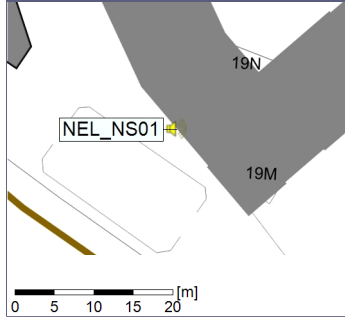

Project: Kronos Sydhavnen
Construction: Ny Ellebjerg
Location: N-V

23/01/2023
24/01/2023

Plan View

Noise Time Related Diagram

○○○ NEL_NS01

Remarks

...

Project: Kronos Sydhavnen
Construction: Ny Ellebjerg
Location: N-V

Plan View

Remarks

...

Noise Time Related Diagram

24/01/2023
25/01/2023

○○○ NEL_NS01

Project: Kronos Sydhavnen
Construction: Ny Ellebjerg
Location: N-V

Plan View