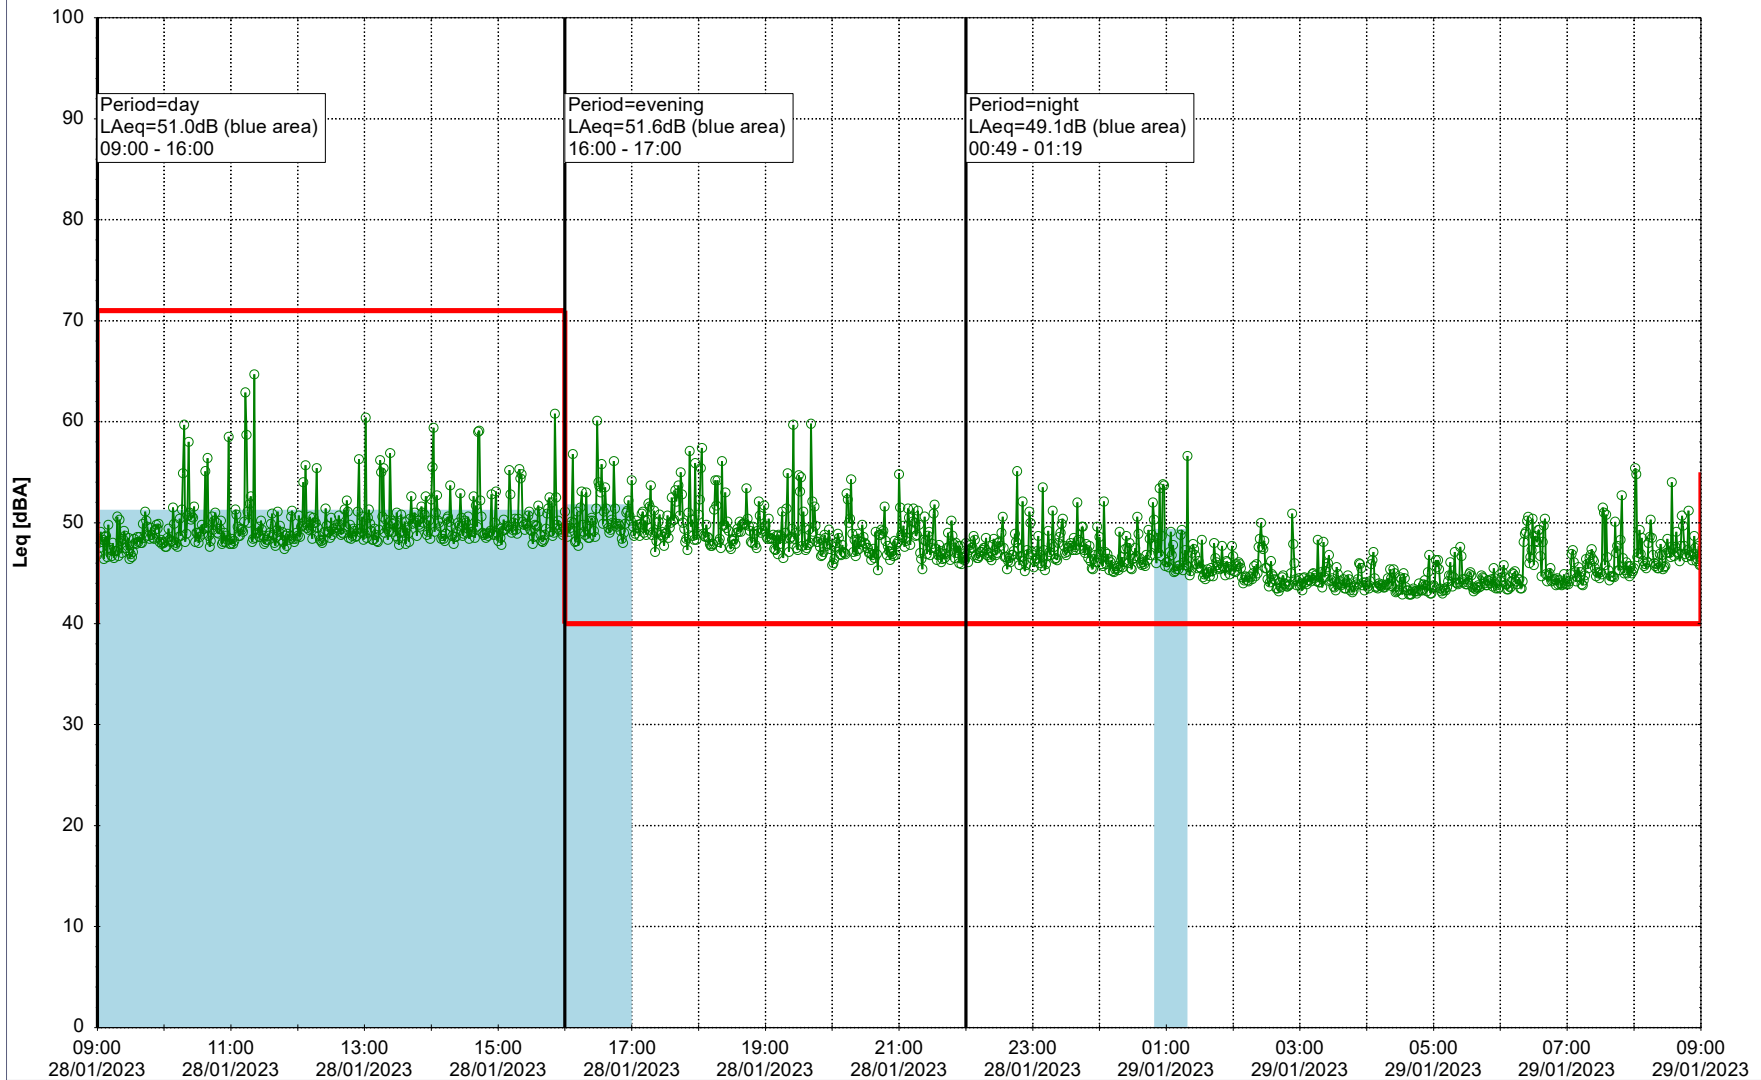

...

Noise Time Related Diagram

○○○○ NEL_NS01

Project: Kronos Sydhavnen
Construction: Ny Ellebjerg
Location: N-V

28/01/2023
29/01/2023

Plan View

Remarks

...

Noise Time Related Diagram

○○○ NEL_NS01

Project: Kronos Sydhavnen
Construction: Ny Ellebjerg
Location: N-V

Plan View

Remarks

...

Noise Time Related Diagram

29/01/2023
30/01/2023