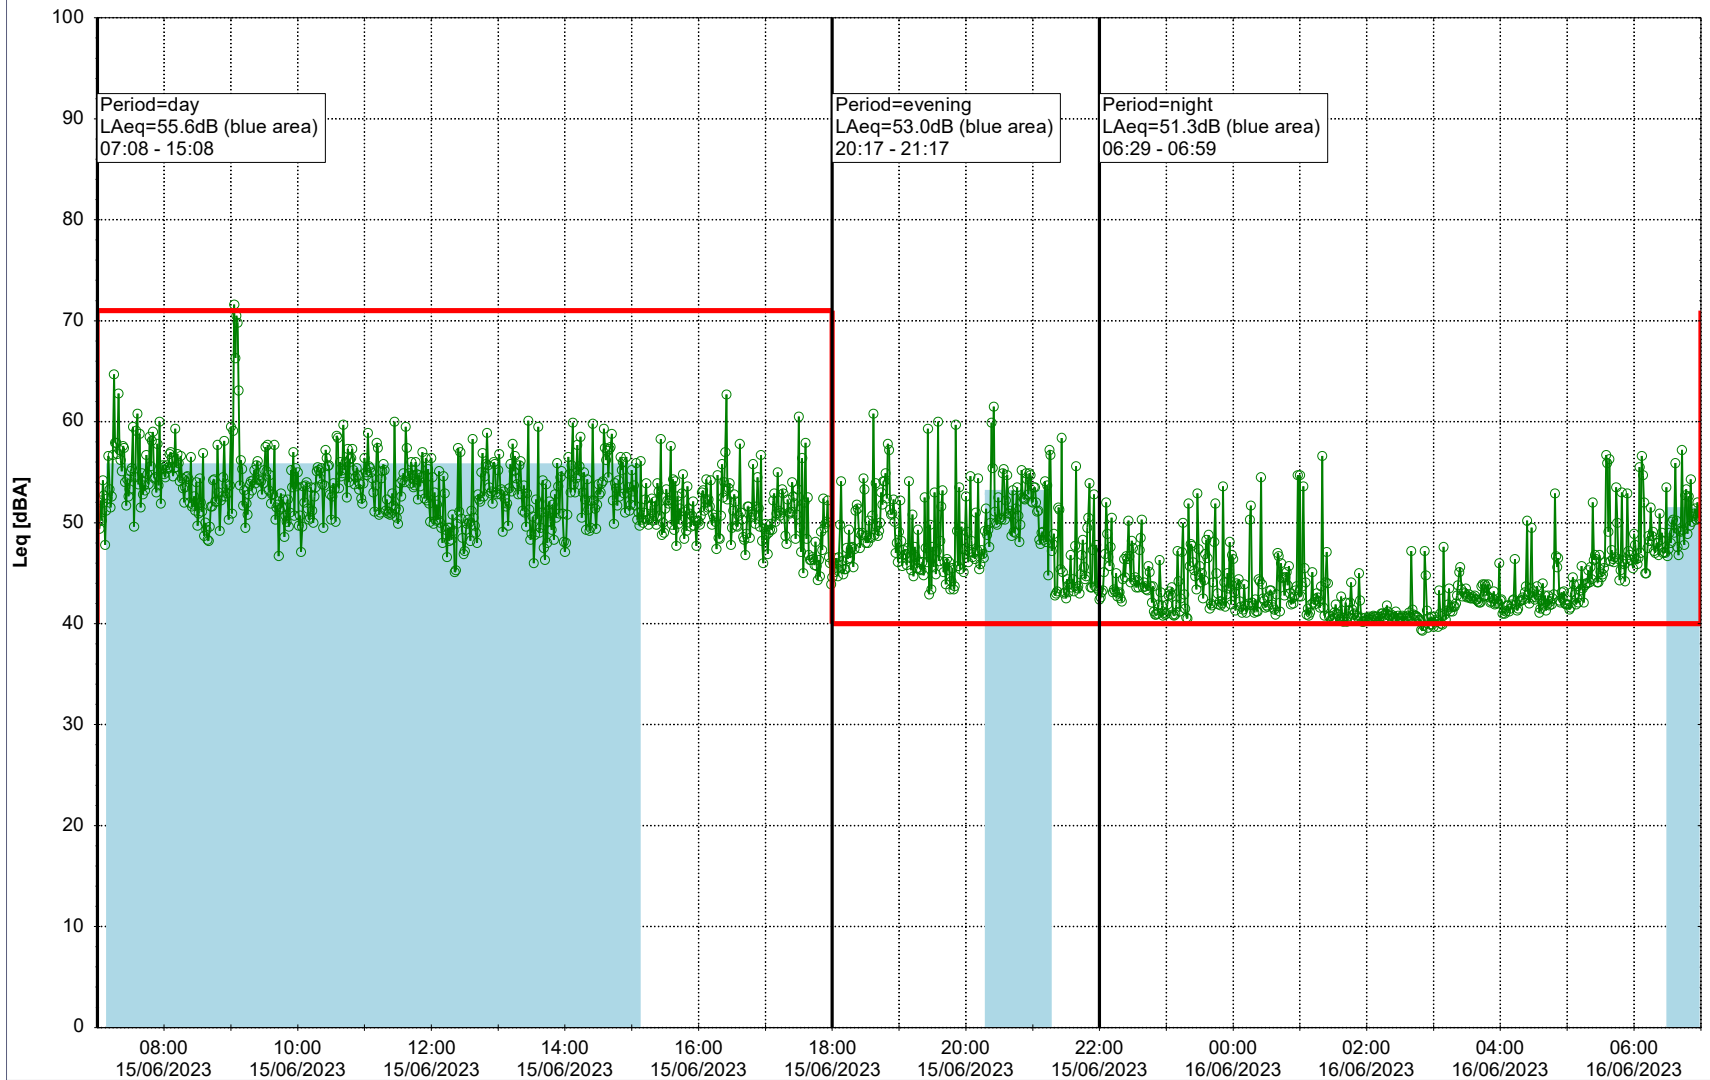

Noise Time Related Diagram

15/06/2023
16/06/2023

○ NEL_NS01