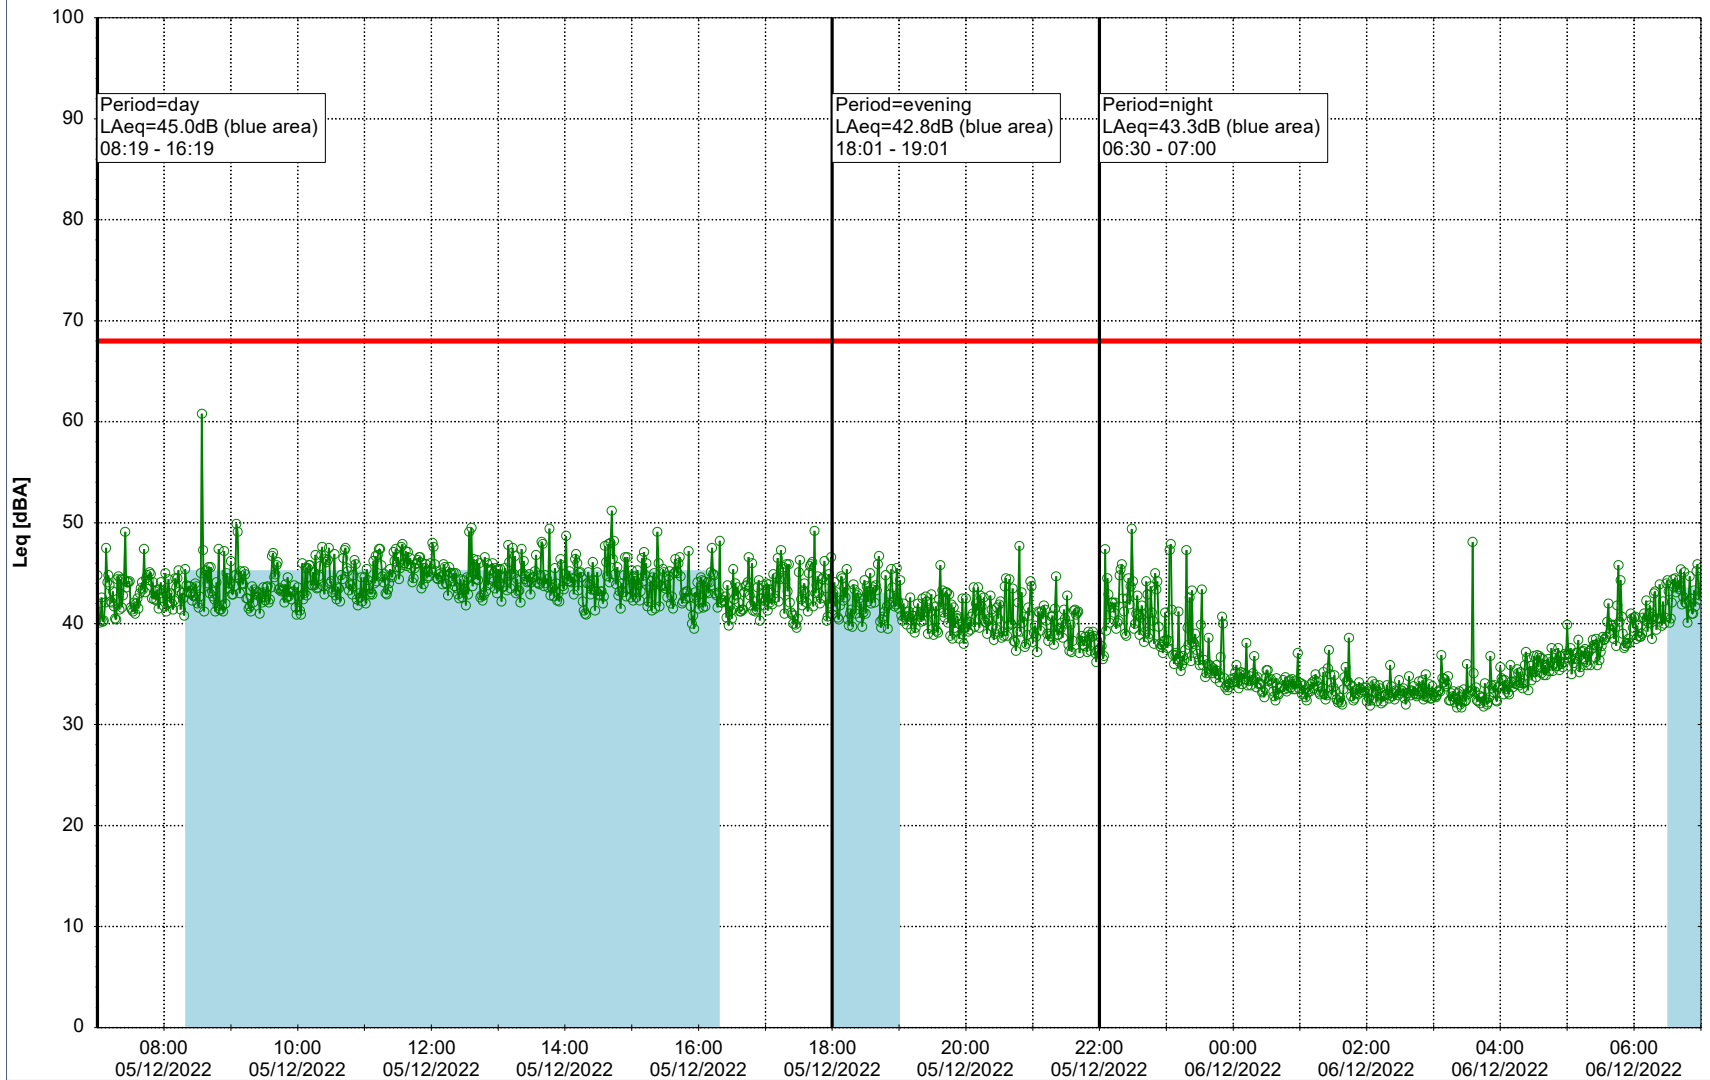

Project: Kronos Sydhavnen
Construction: Enghave Brygge
Location: N-V

Plan View

Remarks

...

Noise Time Related Diagram

05/12/2022
06/12/2022

○○○○ EBR-OVK_NS02

Project: Kronos Sydhavnen
Construction: Enghave Brygge
Location: N-V

Plan View

EBR-OVK_NS02

Remarks

...

Noise Time Related Diagram

06/12/2022
07/12/2022

○○○○ EBR-OVK_NS02

Project: Kronos Sydhavnen
Construction: Enghave Brygge
Location: N-V

Plan View

Remarks

...

Noise Time Related Diagram

07/12/2022
08/12/2022

○○○○ EBR-OVK_NS02

Project: Kronos Sydhavnen
Construction: Enghave Brygge
Location: N-V

Plan View