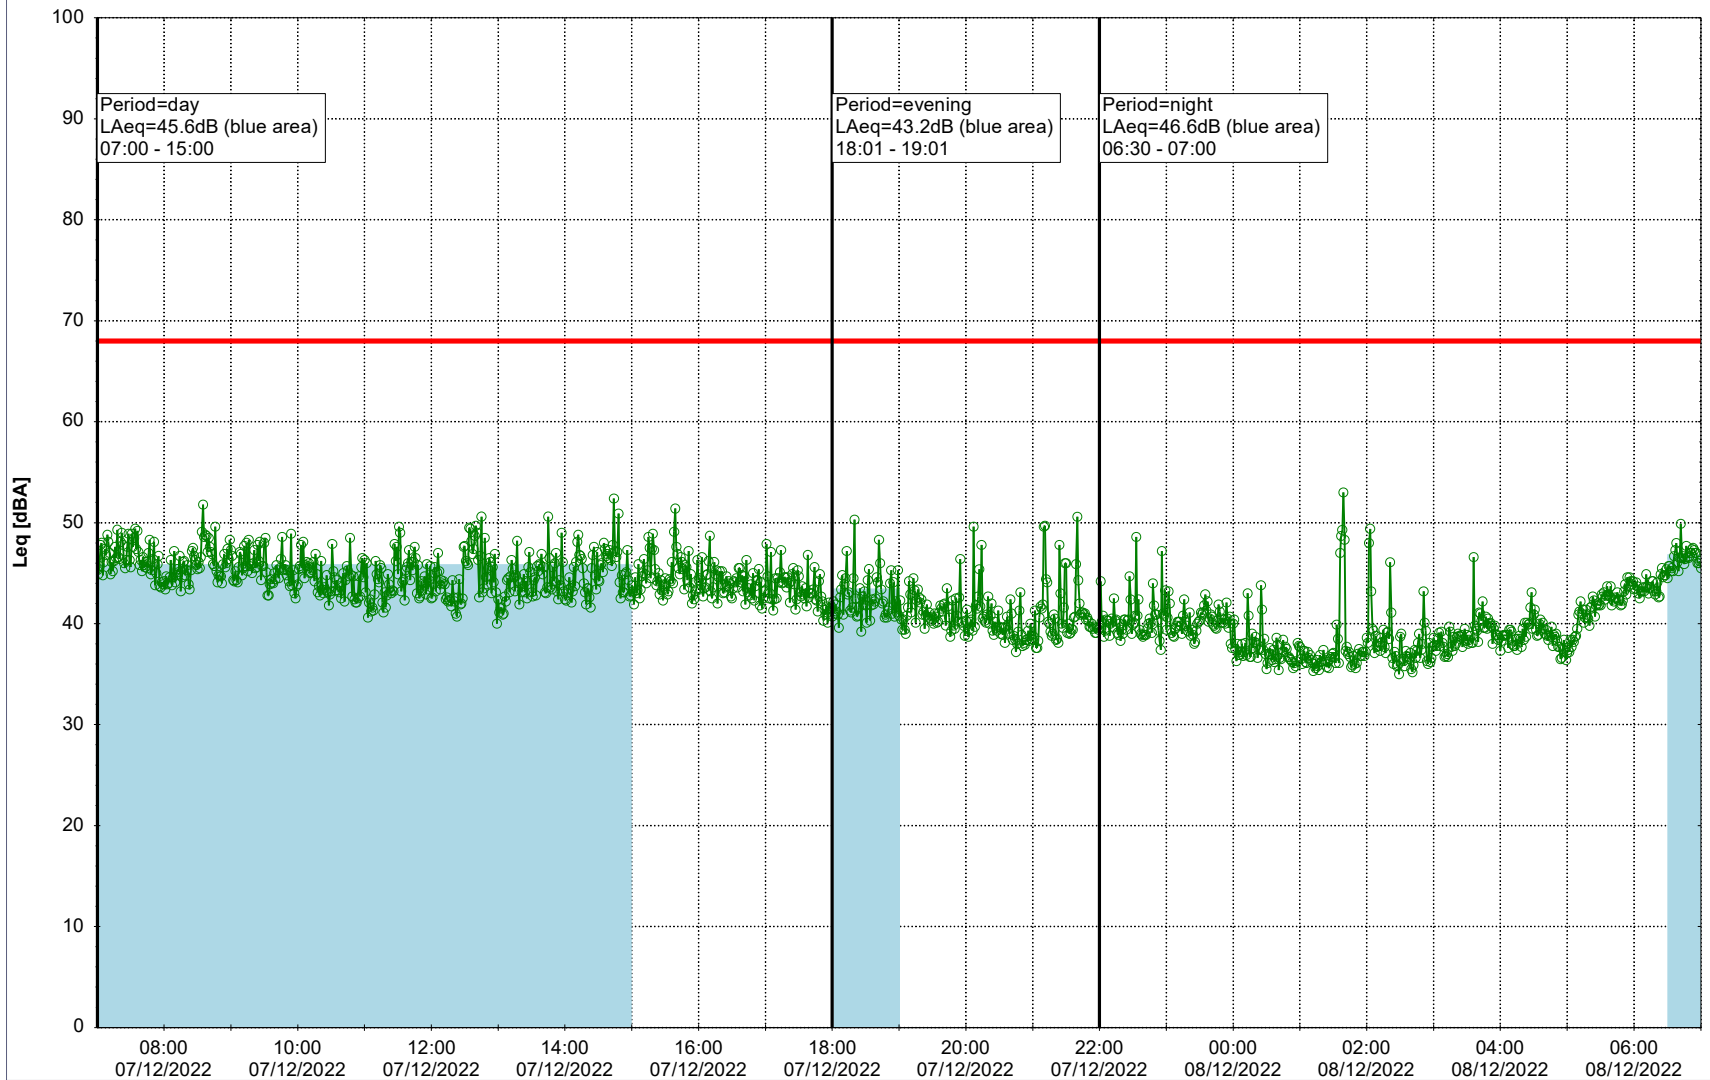

Plan View

Remarks

...

Noise Time Related Diagram

07/12/2022
08/12/2022

○○○○ EBR-OVK_NS02

Project: Kronos Sydhavnen
Construction: Enghave Brygge
Location: N-V

Plan View

EBR-OVK_NS02

Remarks

...

Noise Time Related Diagram

08/12/2022
09/12/2022

○○○ EBR-OVK_NS02

Project: Kronos Sydhavnen
Construction: Enghave Brygge
Location: N-V

Plan View