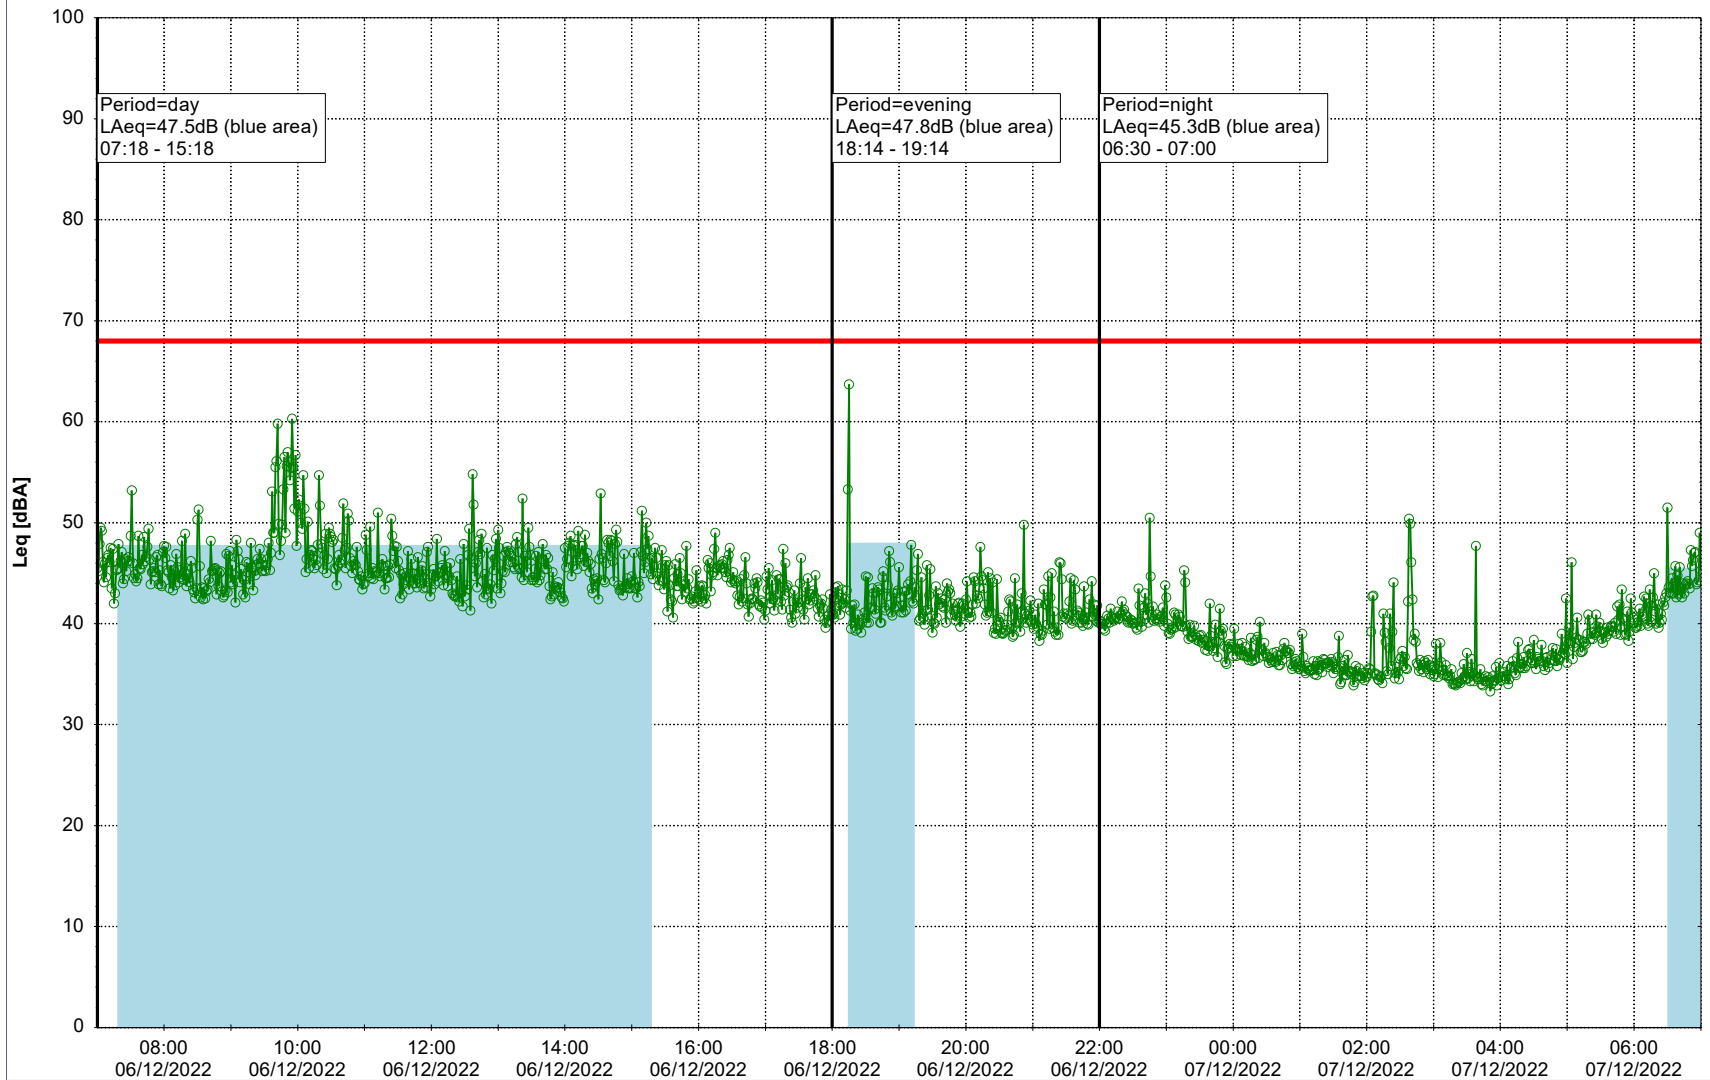

Plan View

EBR-OVK_NS02

Remarks

...

Noise Time Related Diagram

06/12/2022
07/12/2022

○○○○ EBR-OVK_NS02

Project: Kronos Sydhavnen
Construction: Enghave Brygge
Location: N-V

Plan View

Remarks

...

Noise Time Related Diagram

07/12/2022
08/12/2022

○○○○ EBR-OVK_NS02

Project: Kronos Sydhavnen
Construction: Enghave Brygge
Location: N-V

Plan View