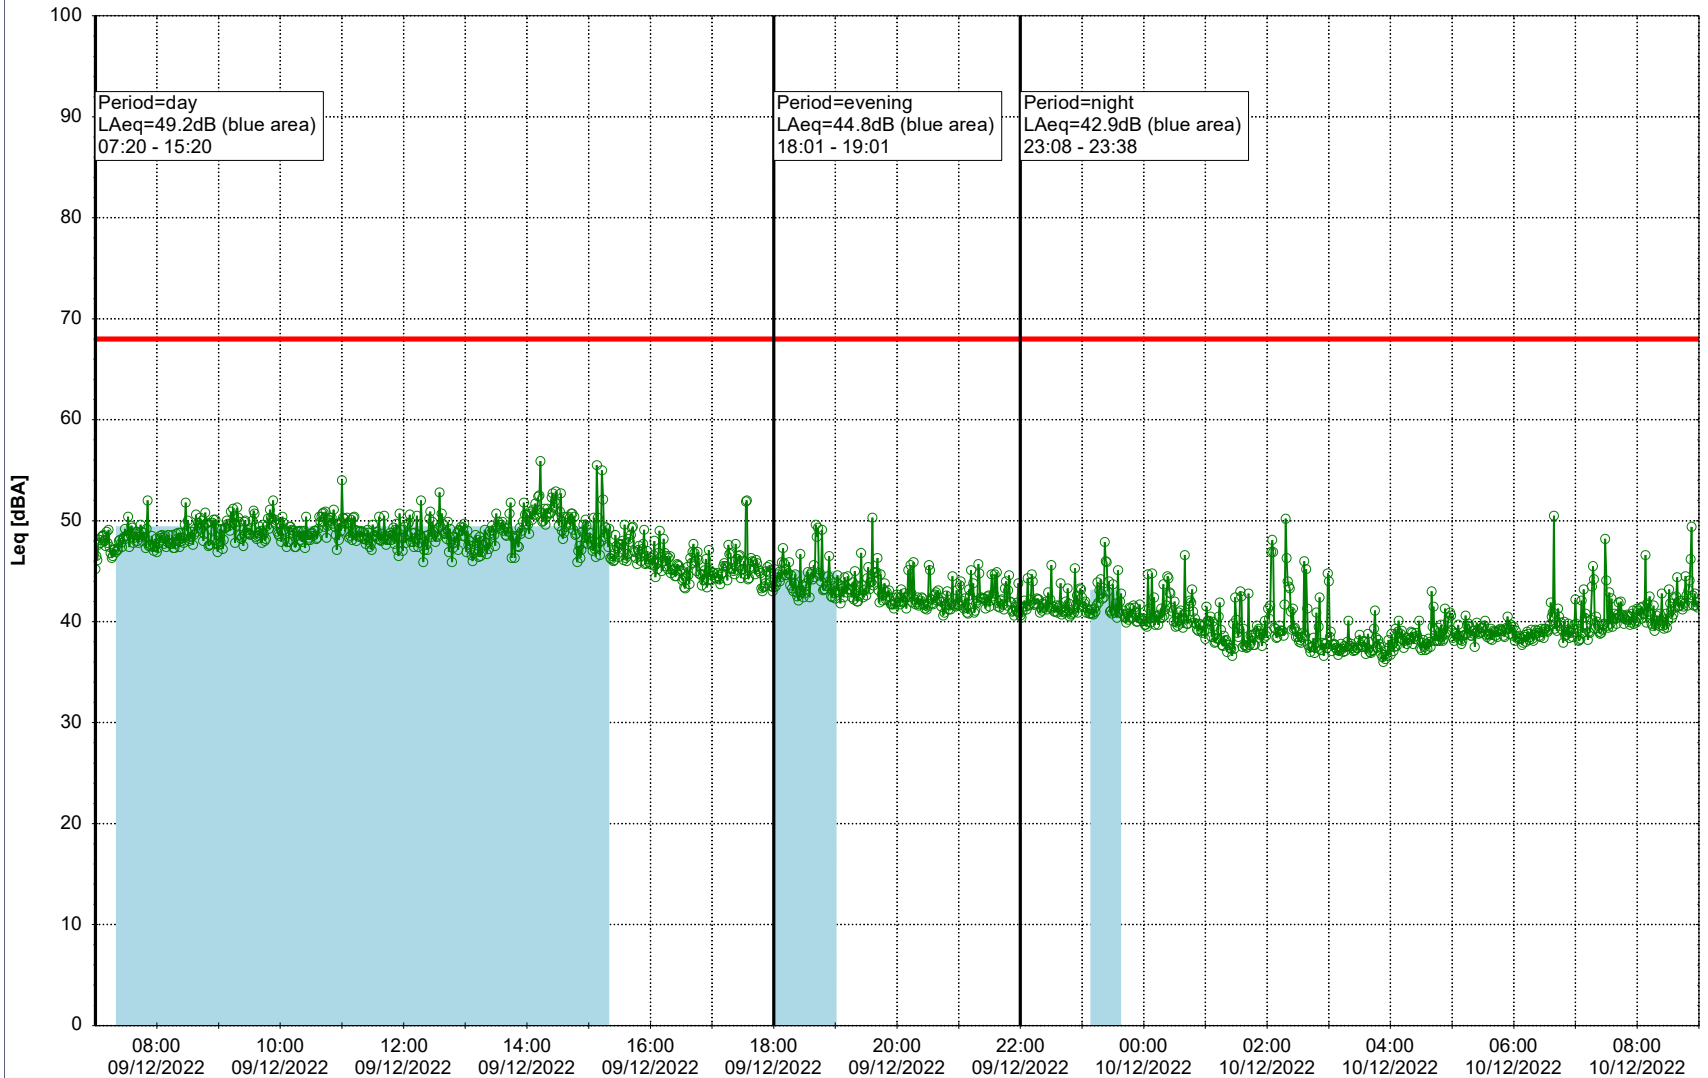

EBR-OVK_NS02

Remarks

...

Noise Time Related Diagram

08/12/2022
09/12/2022

○○○ EBR-OVK_NS02

Project: Kronos Sydhavnen
Construction: Enghave Brygge
Location: N-V

Plan View

Remarks

...

Noise Time Related Diagram

09/12/2022
10/12/2022

○○○○ EBR-OVK_NS02

Project: Kronos Sydhavnen
Construction: Enghave Brygge
Location: N-V

Plan View

EBR-OVK_NS02

Remarks

...

Noise Time Related Diagram

10/12/2022
11/12/2022

○○○○ EBR-OVK_NS02

Project: Kronos Sydhavnen
Construction: Enghave Brygge
Location: N-V

Plan View

Remarks