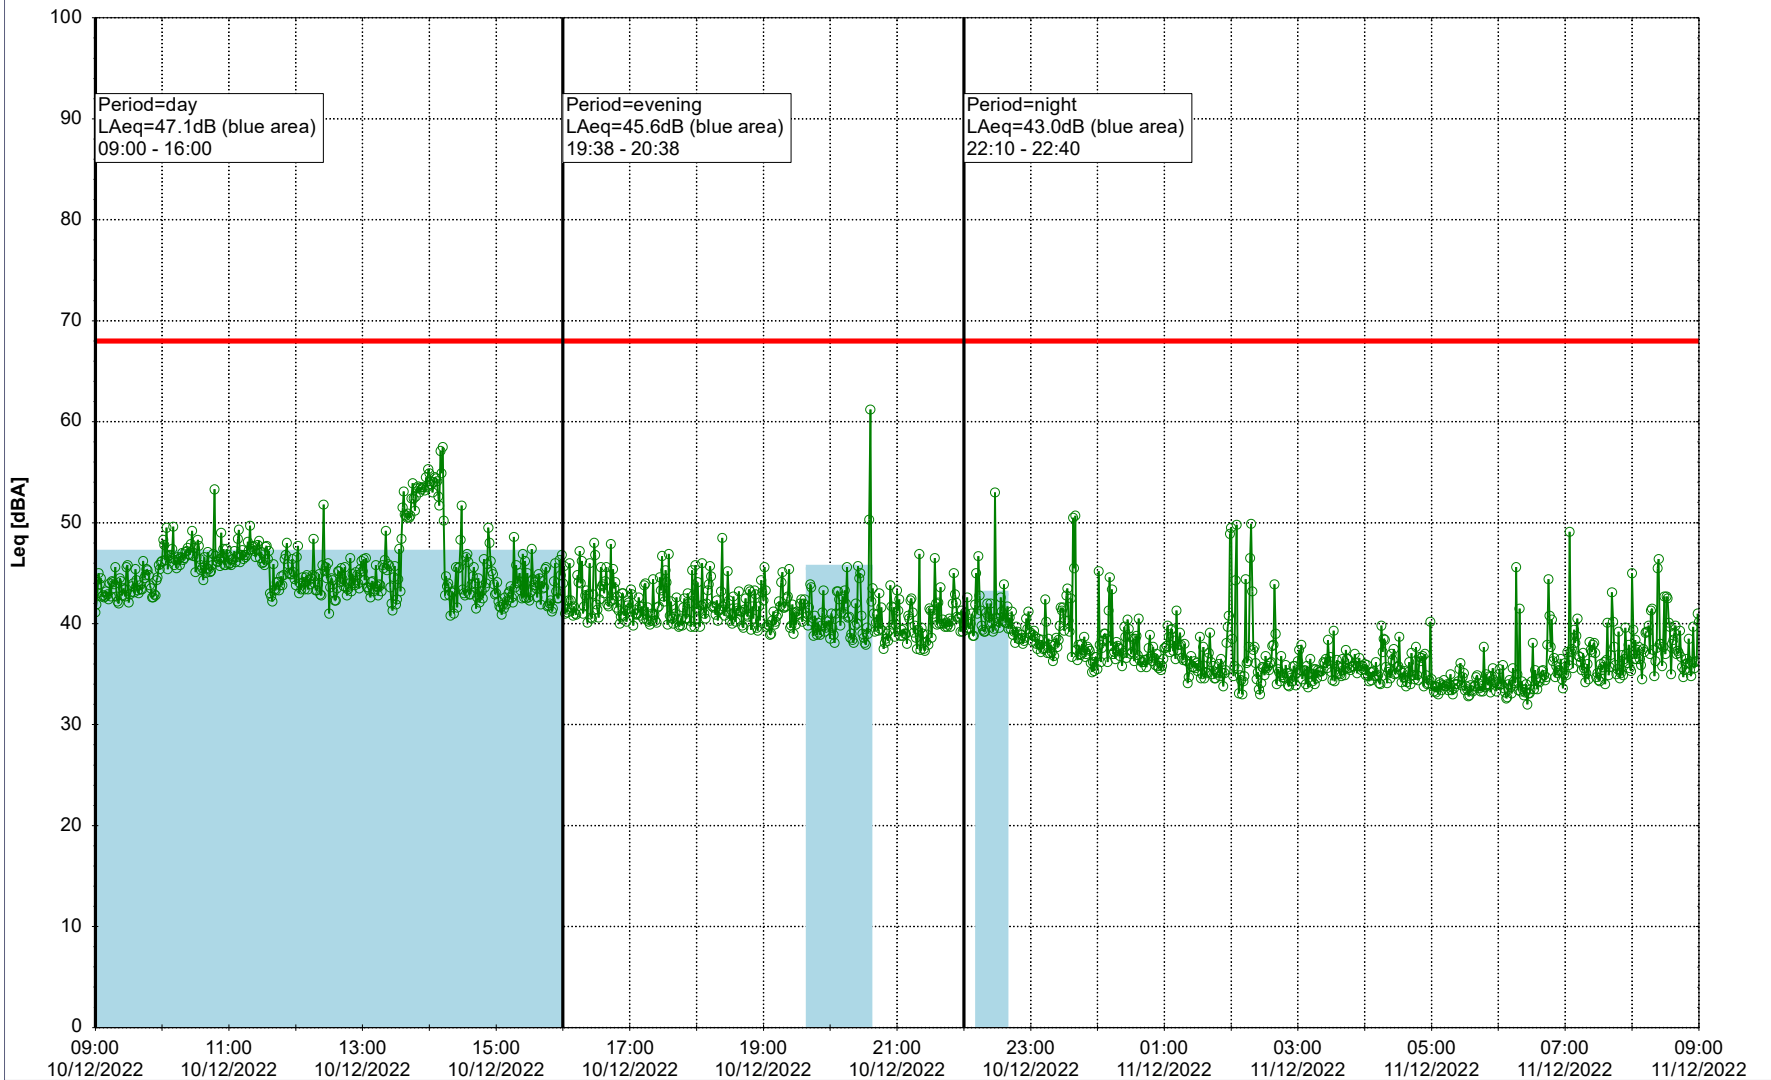

Remarks

...

Noise Time Related Diagram

09/12/2022
10/12/2022

○○○○ EBR-OVK_NS02

Project: Kronos Sydhavnen
Construction: Enghave Brygge
Location: N-V

Plan View

EBR-OVK_NS02

Remarks

...

Noise Time Related Diagram

10/12/2022
11/12/2022

○○○○ EBR-OVK_NS02

Project: Kronos Sydhavnen
Construction: Enghave Brygge
Location: N-V

Plan View

Remarks