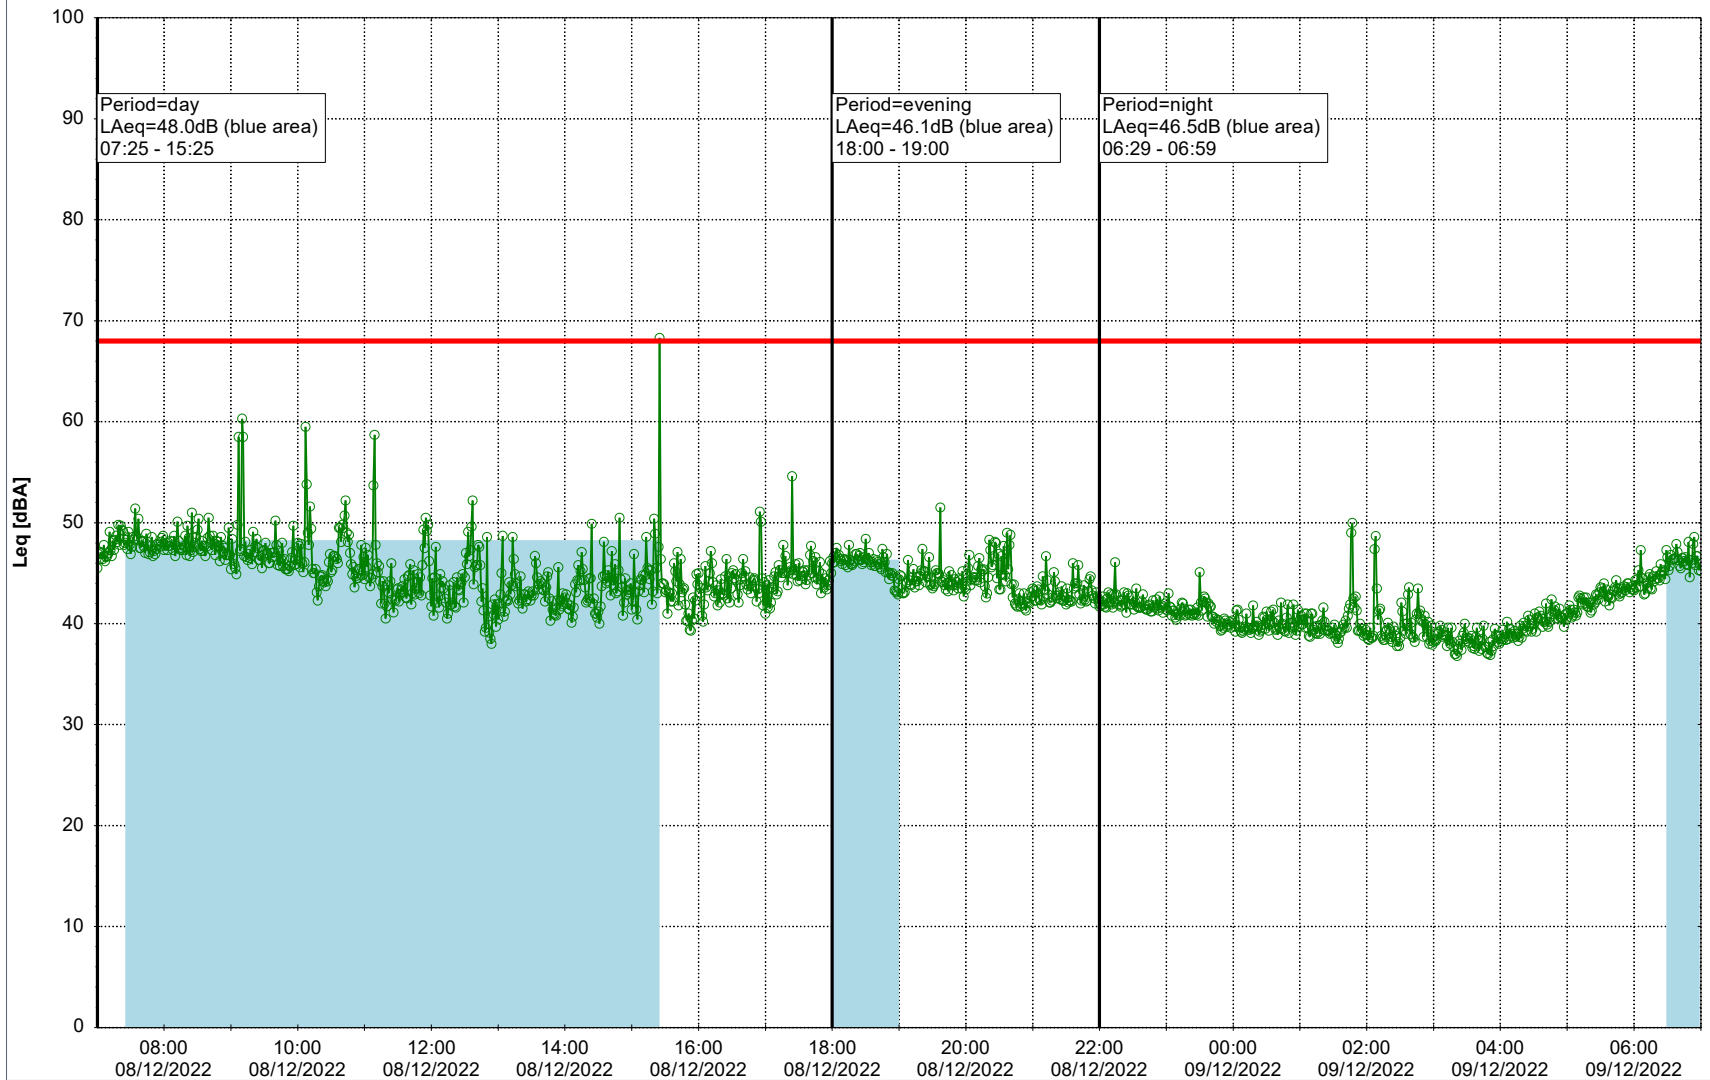

EBR-OVK_NS02

Remarks

...

Noise Time Related Diagram

08/12/2022
09/12/2022

○○○ EBR-OVK_NS02

Project: Kronos Sydhavnen
Construction: Enghave Brygge
Location: N-V

Plan View

Remarks

...

Noise Time Related Diagram

09/12/2022
10/12/2022

○○○○ EBR-OVK_NS02

Project: Kronos Sydhavnen
Construction: Enghave Brygge
Location: N-V

Plan View

EBR-OVK_NS02

Remarks

...

Noise Time Related Diagram

10/12/2022
11/12/2022

○○○○ EBR-OVK_NS02

Project: Kronos Sydhavnen
Construction: Enghave Brygge
Location: N-V

Plan View

Remarks