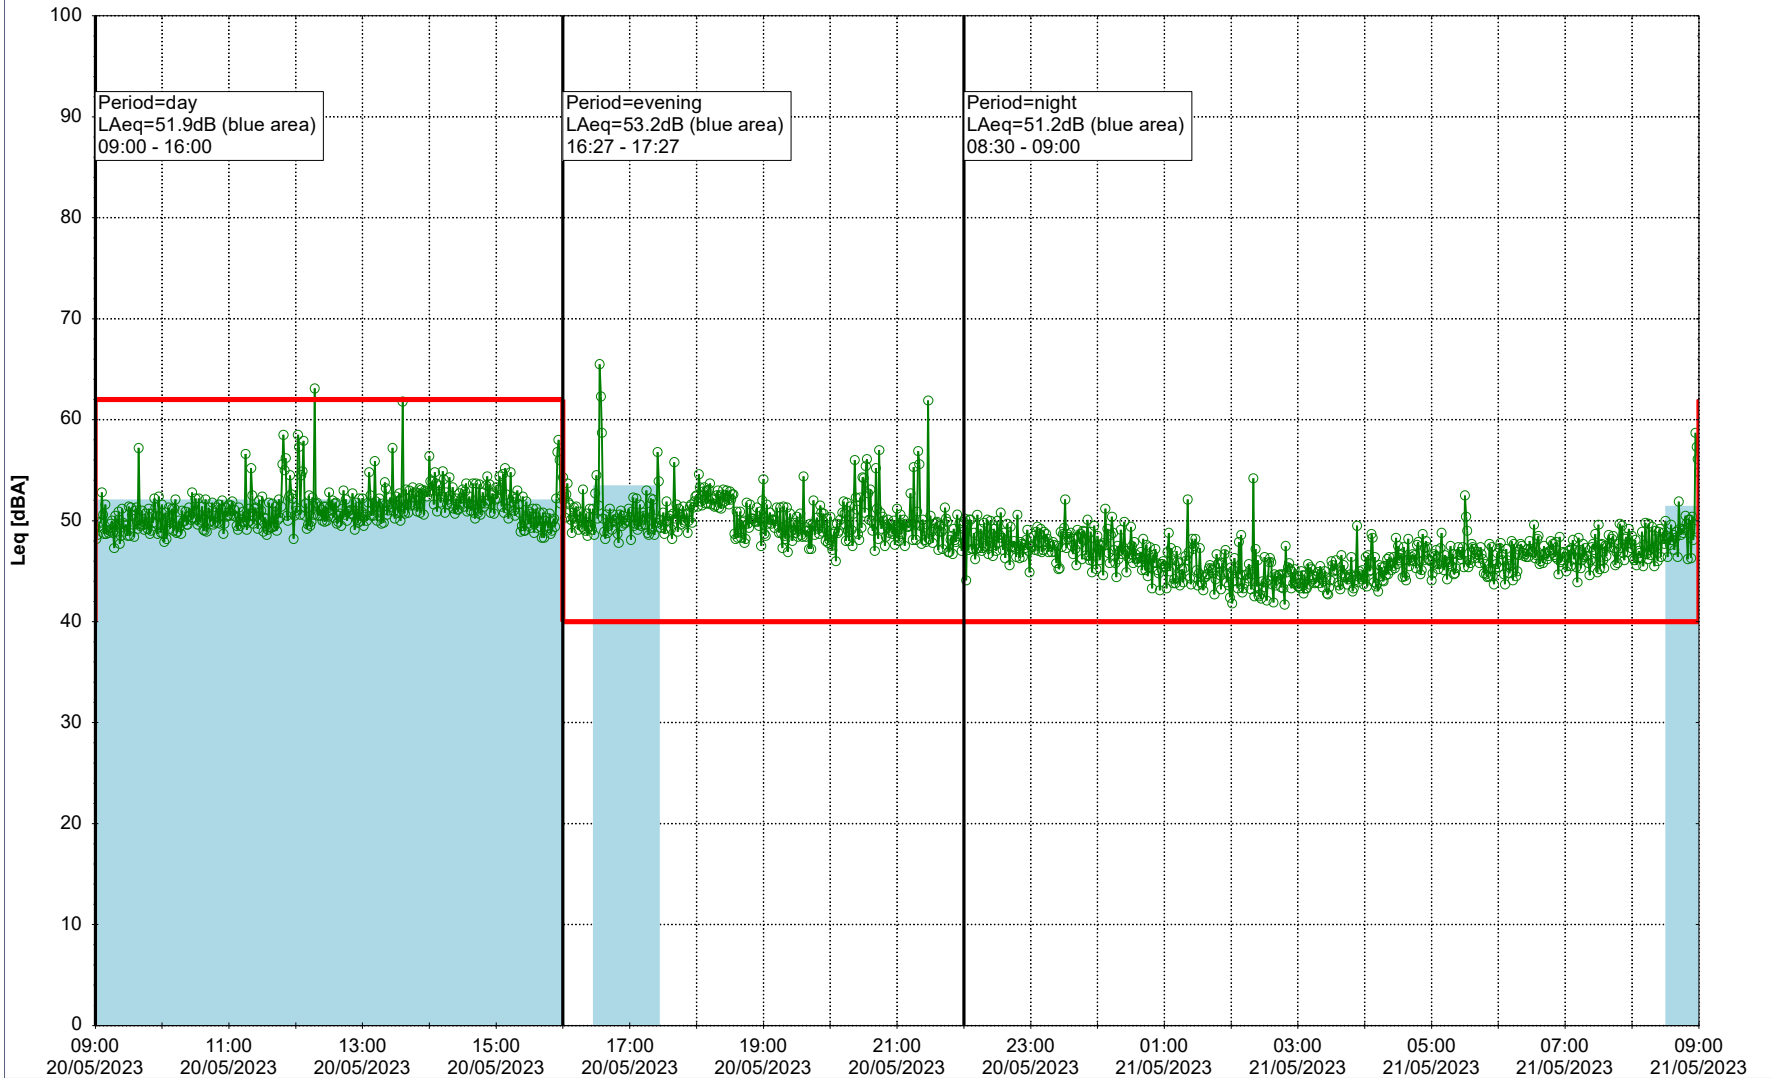

Remarks

...

Noise Time Related Diagram

19/05/2023
20/05/2023

○○○○ SLU_NS01

Project: Kronos Sydhavnen
Construction: Sluseholmen
Location: N-V

Plan View

Remarks

...

Noise Time Related Diagram

20/05/2023
21/05/2023

SLU_NS01

Project: Kronos Sydhavnen
Construction: Sluseholmen
Location: N-V

Plan View

0 5 10 15 20 [m]

Remarks