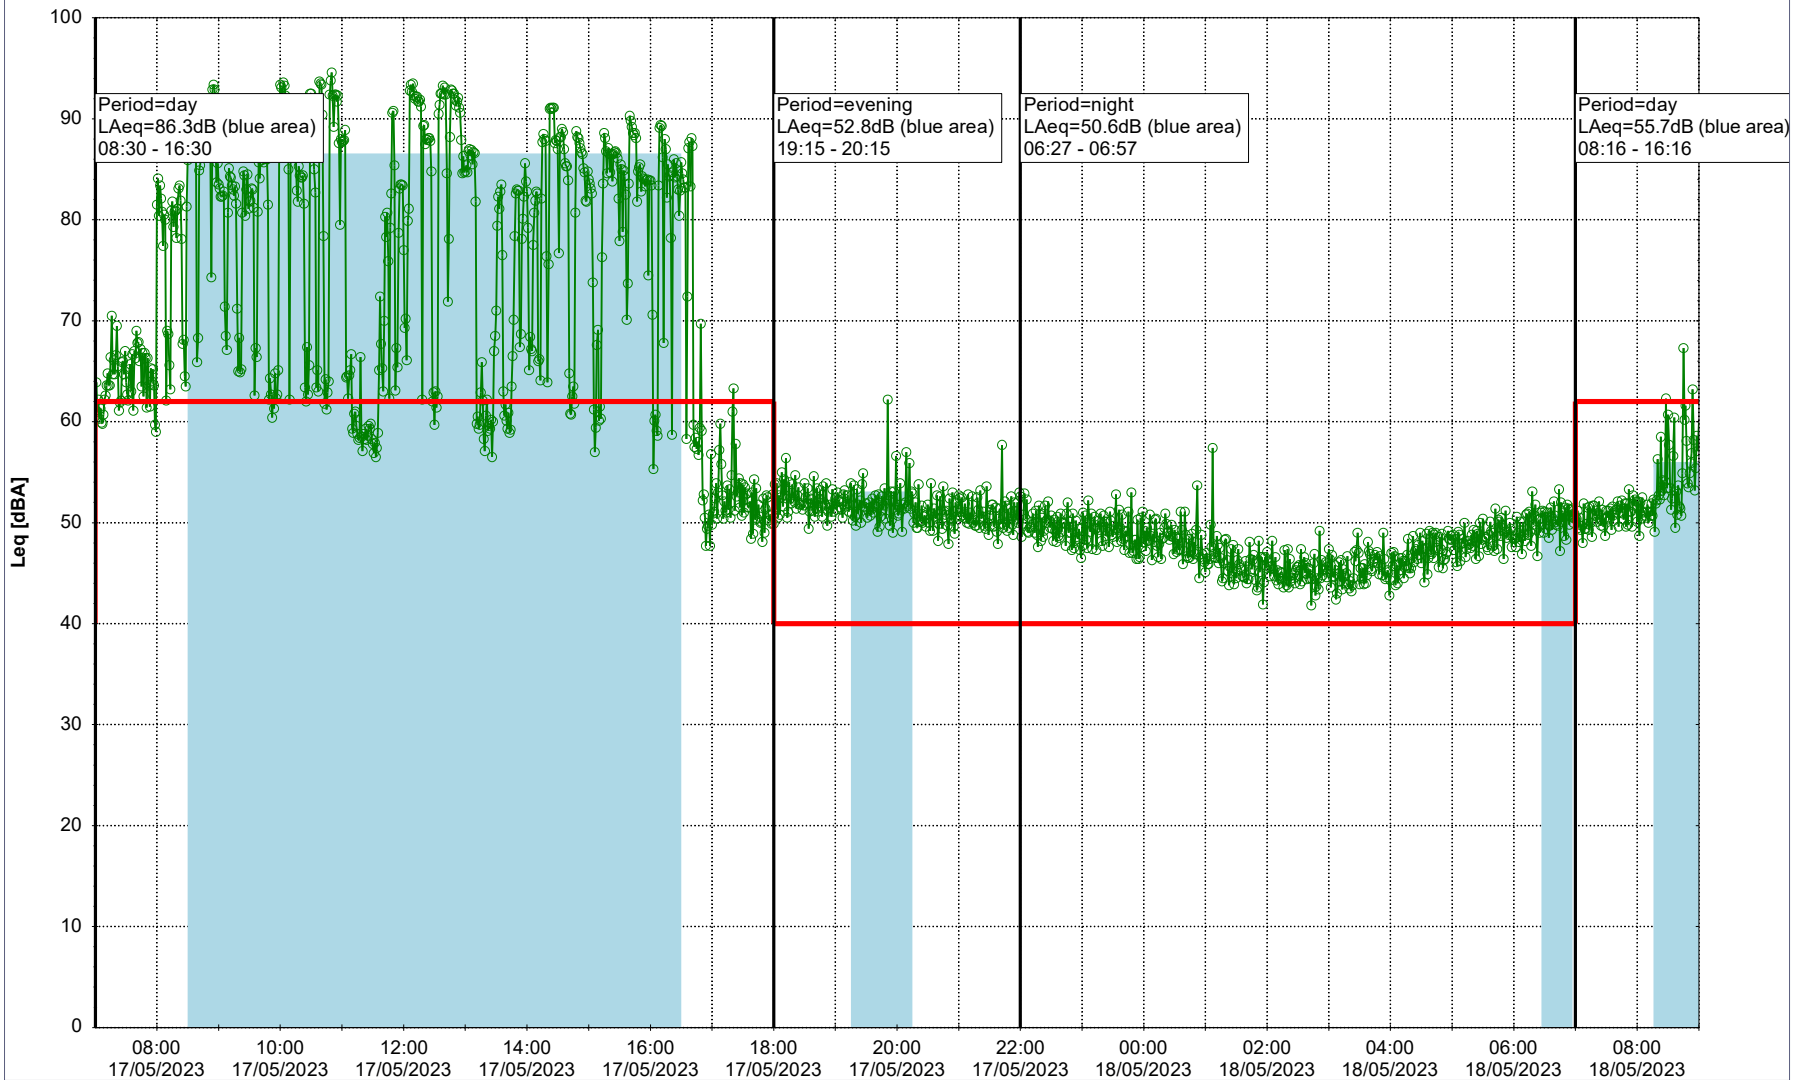

0 5 10 15 20 [m]

Remarks

...

Noise Time Related Diagram

17/05/2023

18/05/2023

○○○○ SLU_NS01

Project: Kronos Sydhavnen
Construction: Sluseholmen
Location: N-V

Plan View

Remarks

...

Noise Time Related Diagram

18/05/2023
19/05/2023

○○○○ SLU_NS01

Project: Kronos Sydhavnen
Construction: Sluseholmen
Location: N-V

Plan View

Remarks

...

Noise Time Related Diagram

19/05/2023
20/05/2023

○○○○ SLU_NS01

Project: Kronos Sydhavnen
Construction: Sluseholmen
Location: N-V

Plan View

Remarks

...

Noise Time Related Diagram

20/05/2023
21/05/2023

SLU_NS01

Project: Kronos Sydhavnen
Construction: Sluseholmen
Location: N-V

Plan View

0 5 10 15 20 [m]

Remarks