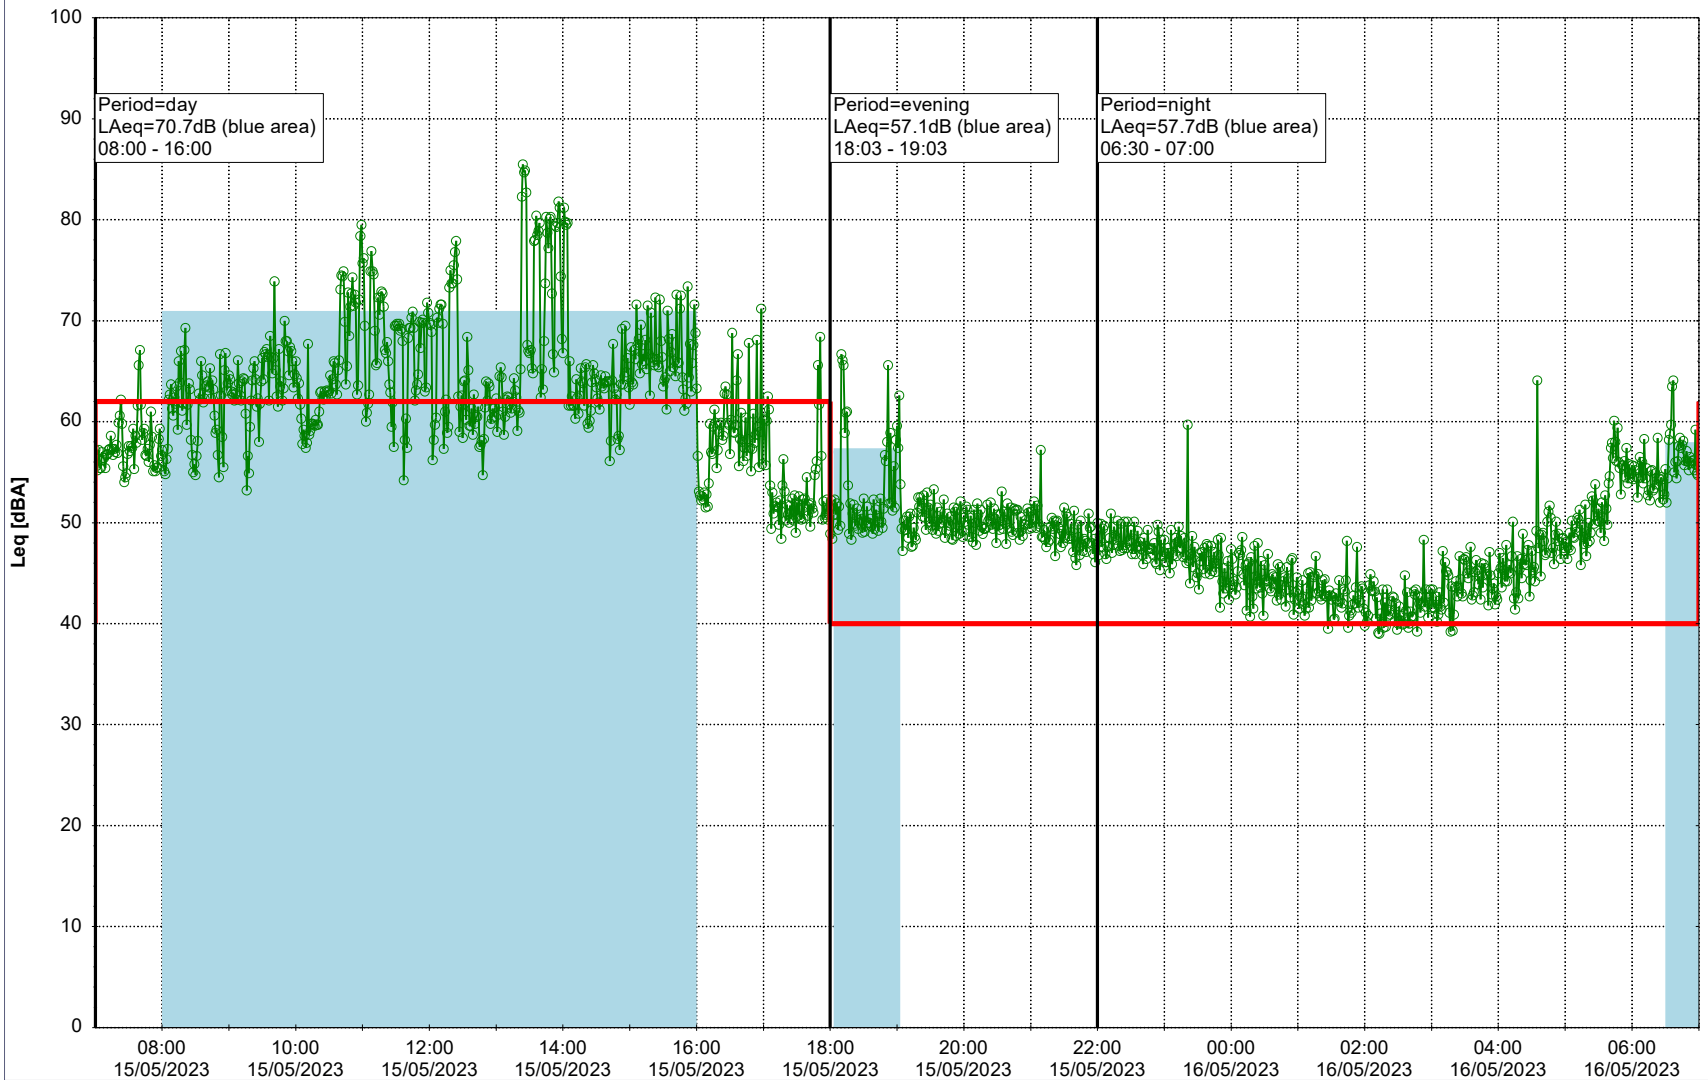

Project: Kronos Sydhavnen
Construction: Sluseholmen
Location: N-V

Plan View

Remarks

...

Noise Time Related Diagram

15/05/2023
16/05/2023

○○○ SLU_NS01

Project: Kronos Sydhavnen
Construction: Sluseholmen
Location: N-V

Plan View

Remarks

...

Noise Time Related Diagram

16/05/2023
17/05/2023

○○○○ SLU_NS01

Project: Kronos Sydhavnen
Construction: Sluseholmen
Location: N-V

Plan View

0 5 10 15 20 [m]

Remarks

...

Noise Time Related Diagram

17/05/2023

18/05/2023

○○○○ SLU_NS01

Project: Kronos Sydhavnen
Construction: Sluseholmen
Location: N-V

...

Noise Time Related Diagram

20/05/2023
21/05/2023

SLU_NS01

Project: Kronos Sydhavnen
Construction: Sluseholmen
Location: N-V

Plan View

0 5 10 15 20 [m]

Remarks