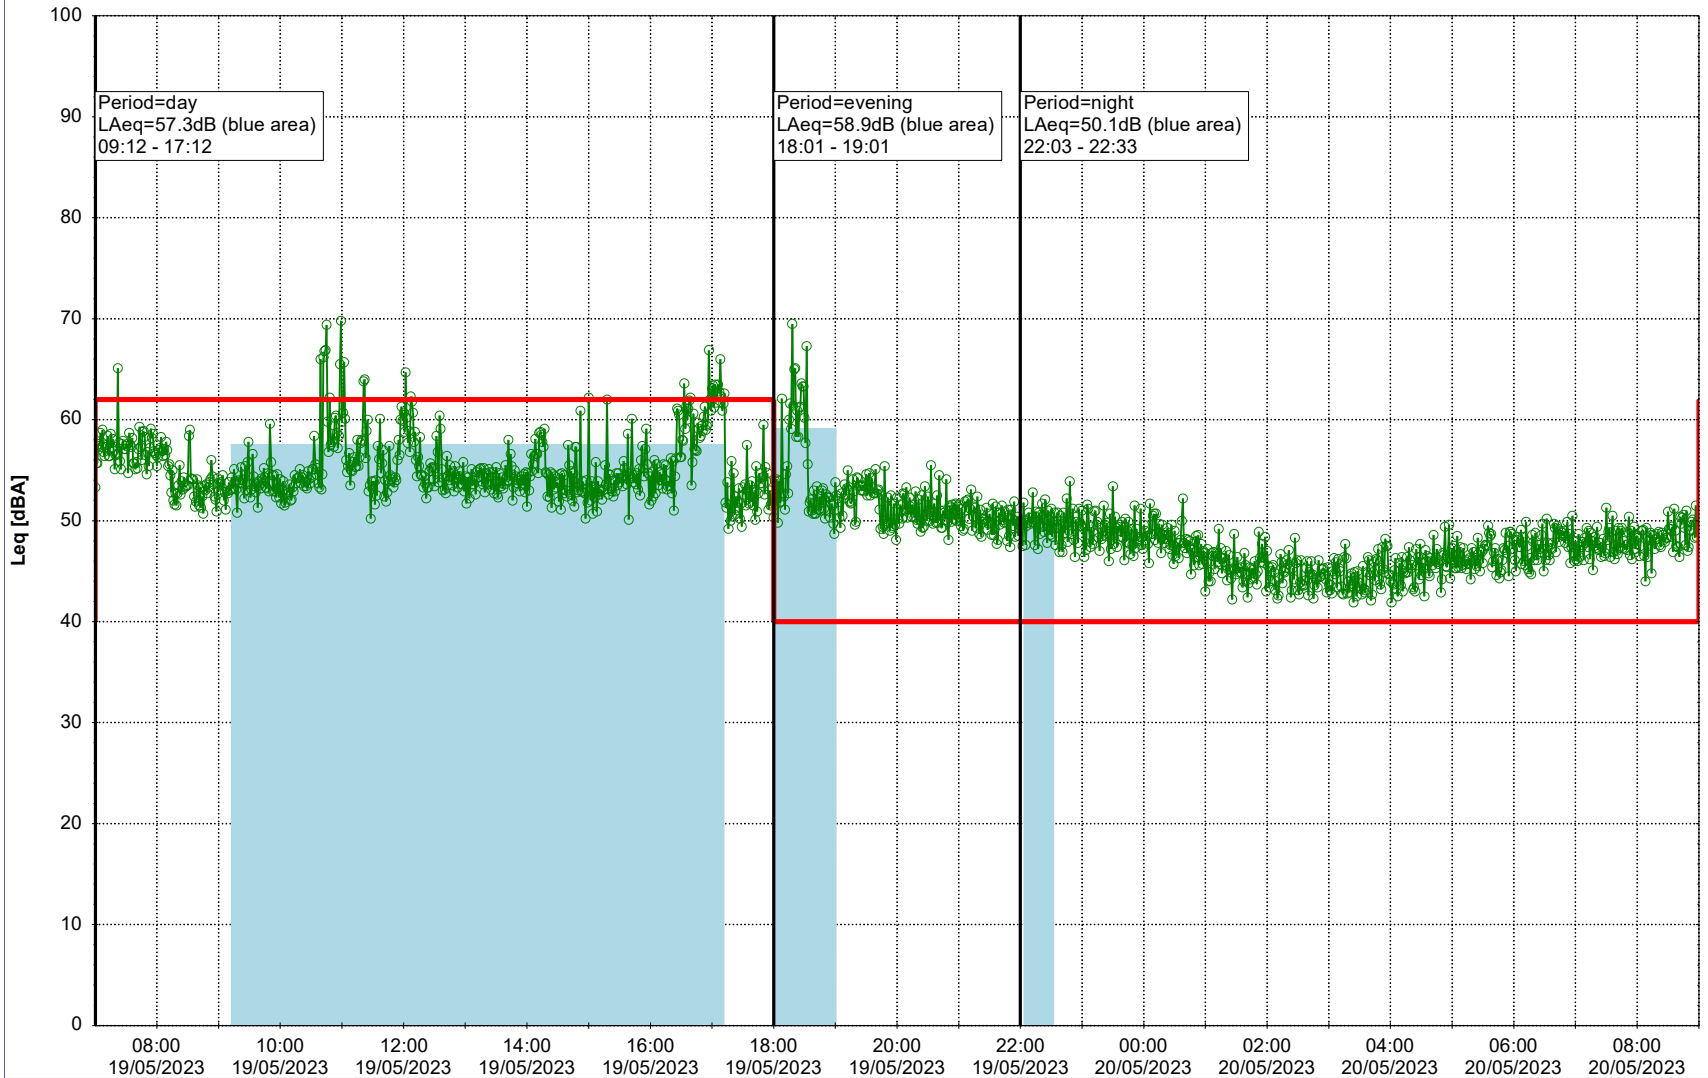

Plan View

Remarks

...

Noise Time Related Diagram

18/05/2023
19/05/2023

○○○○ SLU_NS01

Project: Kronos Sydhavnen
Construction: Sluseholmen
Location: N-V

Plan View

Remarks

...

Noise Time Related Diagram

19/05/2023
20/05/2023

○○○○ SLU_NS01

Project: Kronos Sydhavnen
Construction: Sluseholmen
Location: N-V

Plan View

Remarks

...

Noise Time Related Diagram

20/05/2023
21/05/2023

SLU_NS01

Project: Kronos Sydhavnen
Construction: Sluseholmen
Location: N-V

Plan View

0 5 10 15 20 [m]

Remarks