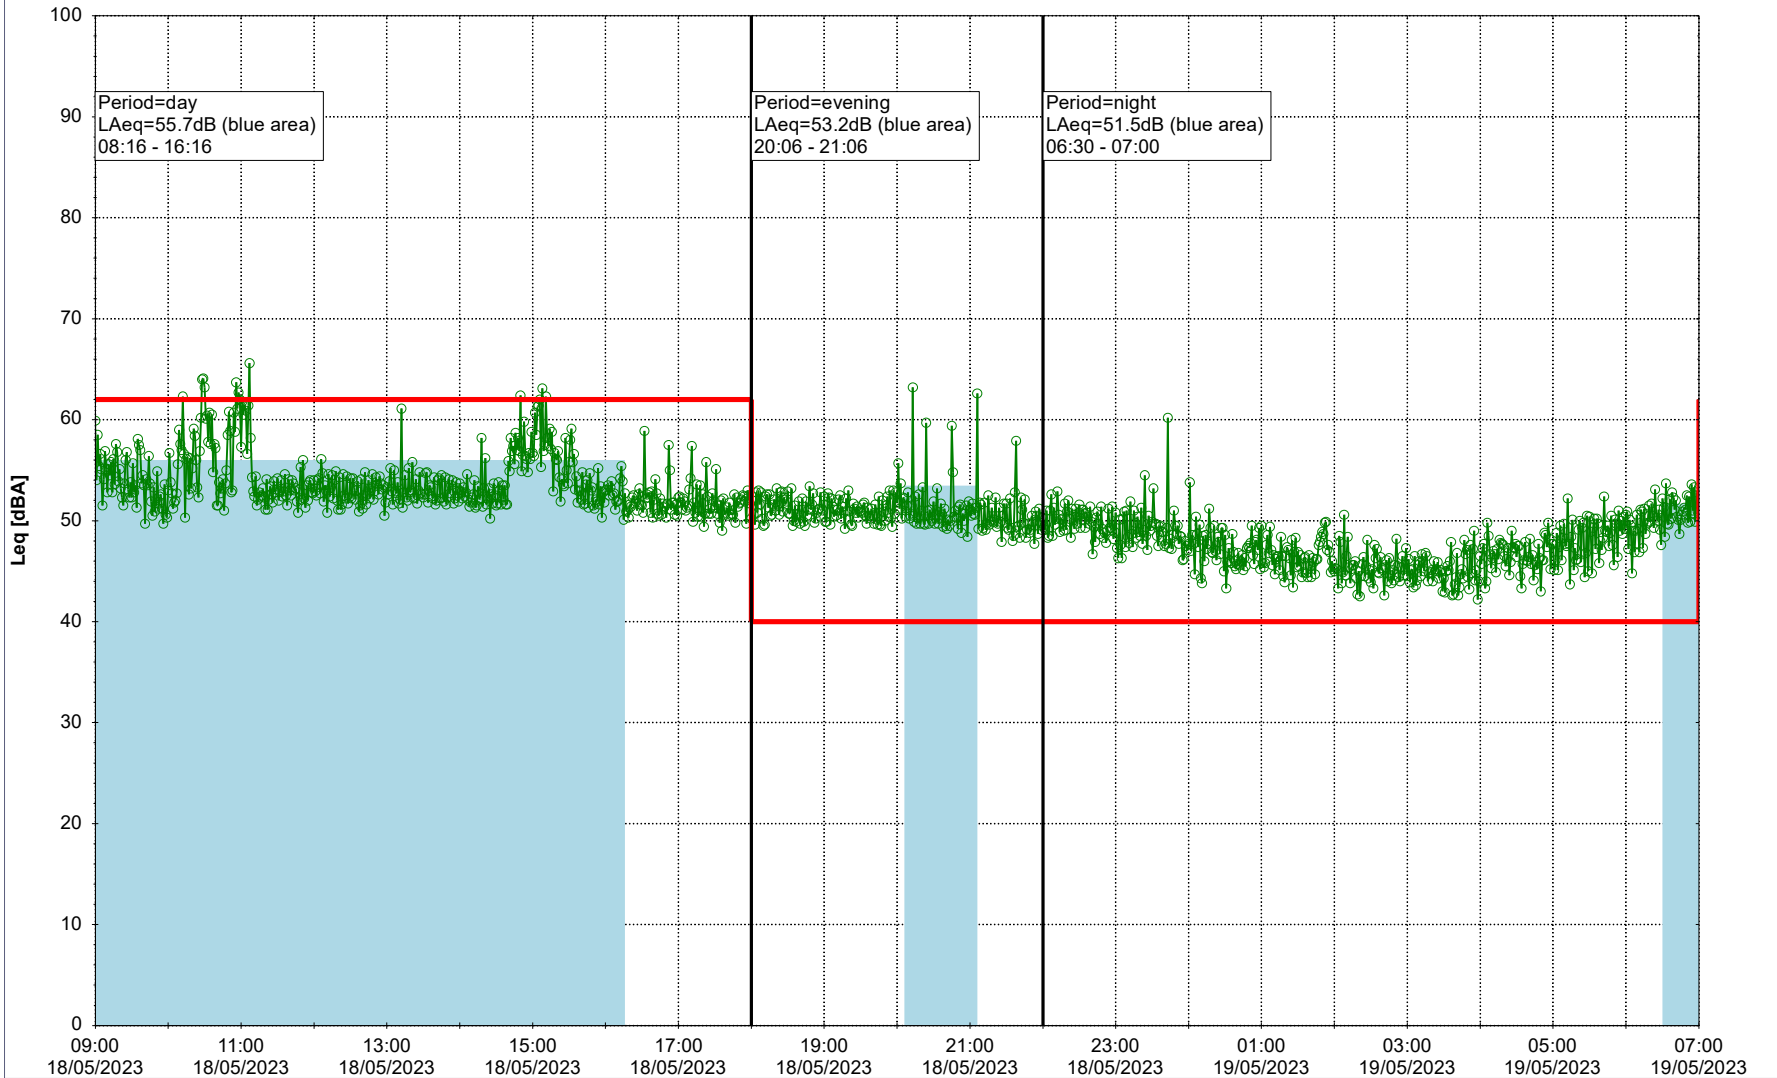

Plan View

Remarks

...

Noise Time Related Diagram

18/05/2023
19/05/2023

○○○○ SLU_NS01

Project: Kronos Sydhavnen
Construction: Sluseholmen
Location: N-V

Plan View

...

Noise Time Related Diagram

20/05/2023
21/05/2023

SLU_NS01

Project: Kronos Sydhavnen
Construction: Sluseholmen
Location: N-V

Plan View

0 5 10 15 20 [m]

Remarks