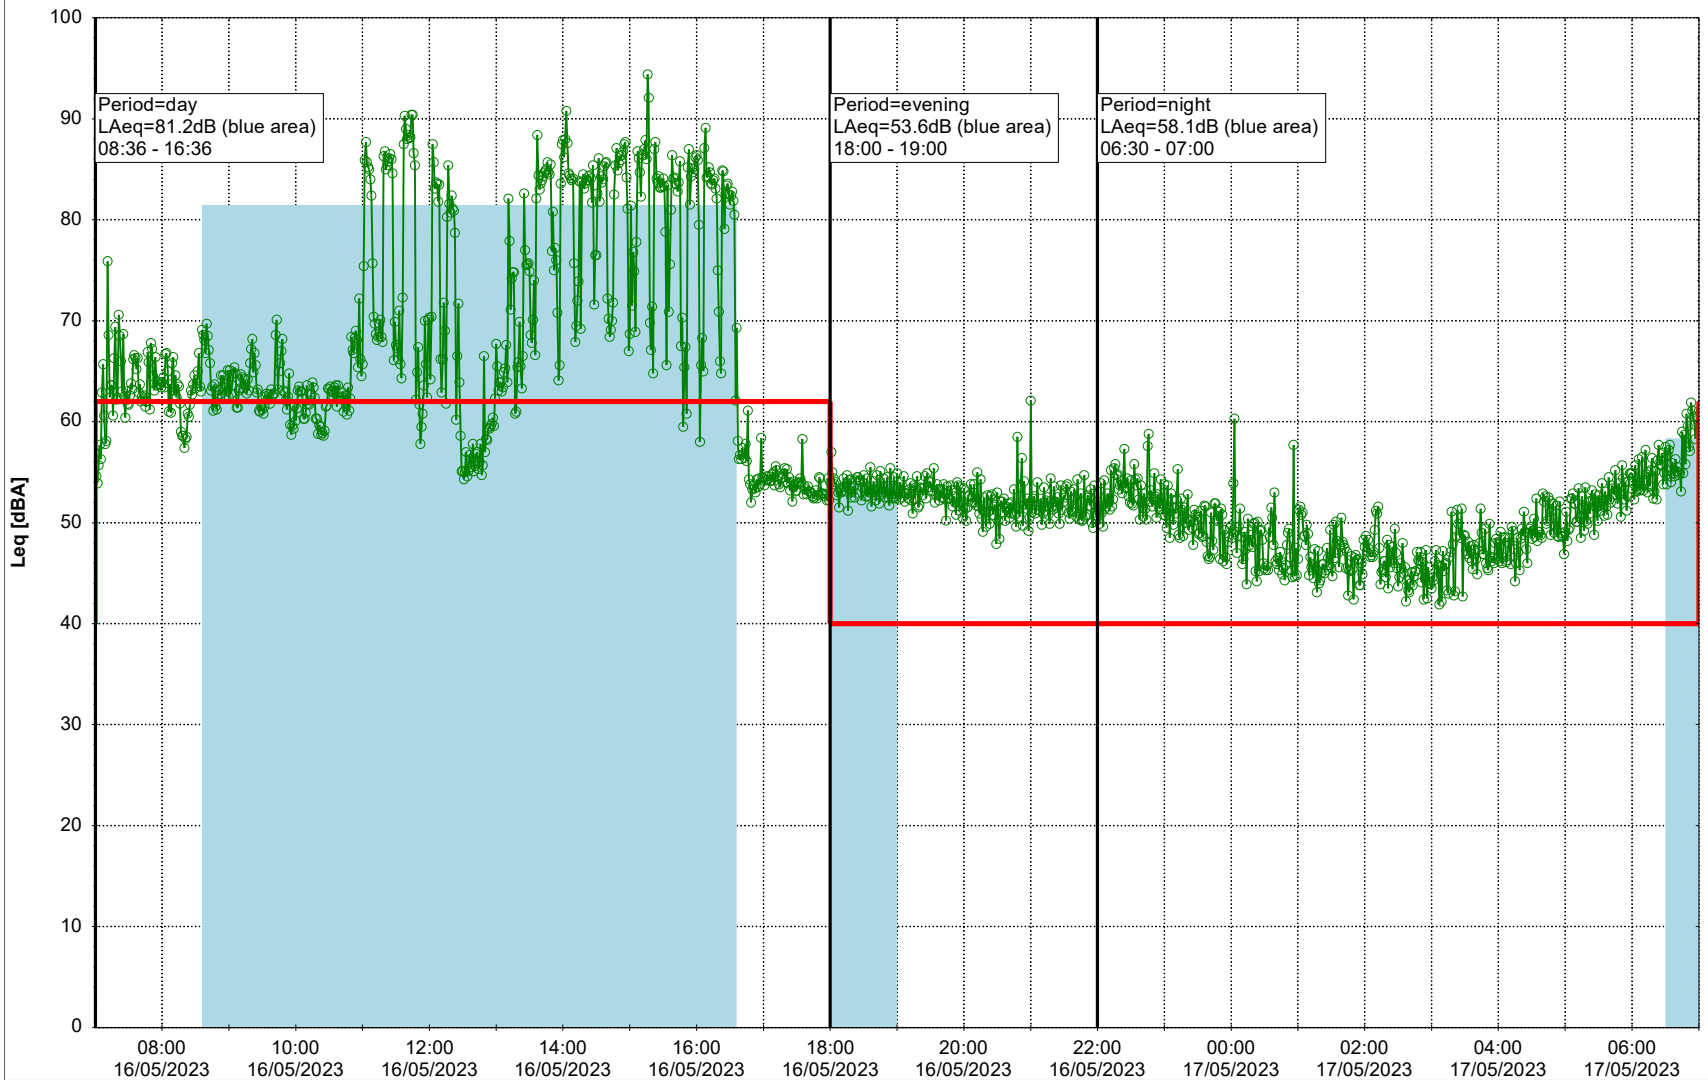

Plan View

Remarks

...

Noise Time Related Diagram

16/05/2023
17/05/2023

○○○○ SLU_NS01

Project: Kronos Sydhavnen
Construction: Sluseholmen
Location: N-V

Plan View

0 5 10 15 20 [m]

Remarks

...

Noise Time Related Diagram

17/05/2023

18/05/2023

○○○○ SLU_NS01

Project: Kronos Sydhavnen
Construction: Sluseholmen
Location: N-V

Plan View

Remarks

...

Noise Time Related Diagram

18/05/2023
19/05/2023

○○○○ SLU_NS01

Project: Kronos Sydhavnen
Construction: Sluseholmen
Location: N-V

Plan View

...

Noise Time Related Diagram

20/05/2023
21/05/2023

SLU_NS01

Project: Kronos Sydhavnen
Construction: Sluseholmen
Location: N-V

Plan View

0 5 10 15 20 [m]

Remarks