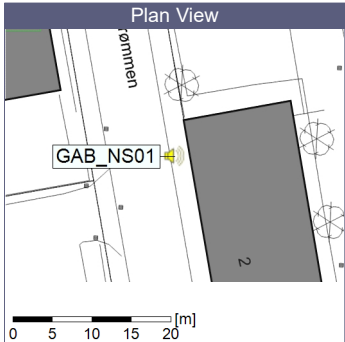

Project: Kronos Sydhavnen
Construction: Gåsebæk
Location: N-V

25/11/2019
26/11/2019

Remarks

...

Noise Time Related Diagram

○○○ GAB_NS01

Project: Kronos Sydhavnen
Construction: Gåsebæk
Location: N-V

26/11/2019
27/11/2019