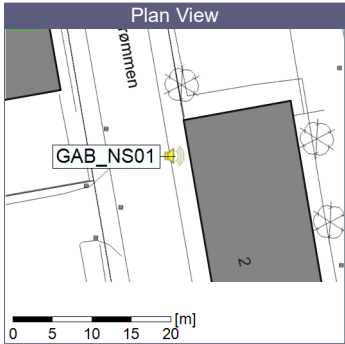

Noise Time Related Diagram

○○○ GAB_NS01

Project: Kronos Sydhavnen
Construction: Gåsebæk
Location: N-V

28/11/2019
29/11/2019

Remarks

...

Noise Time Related Diagram

○○○ GAB_NS01