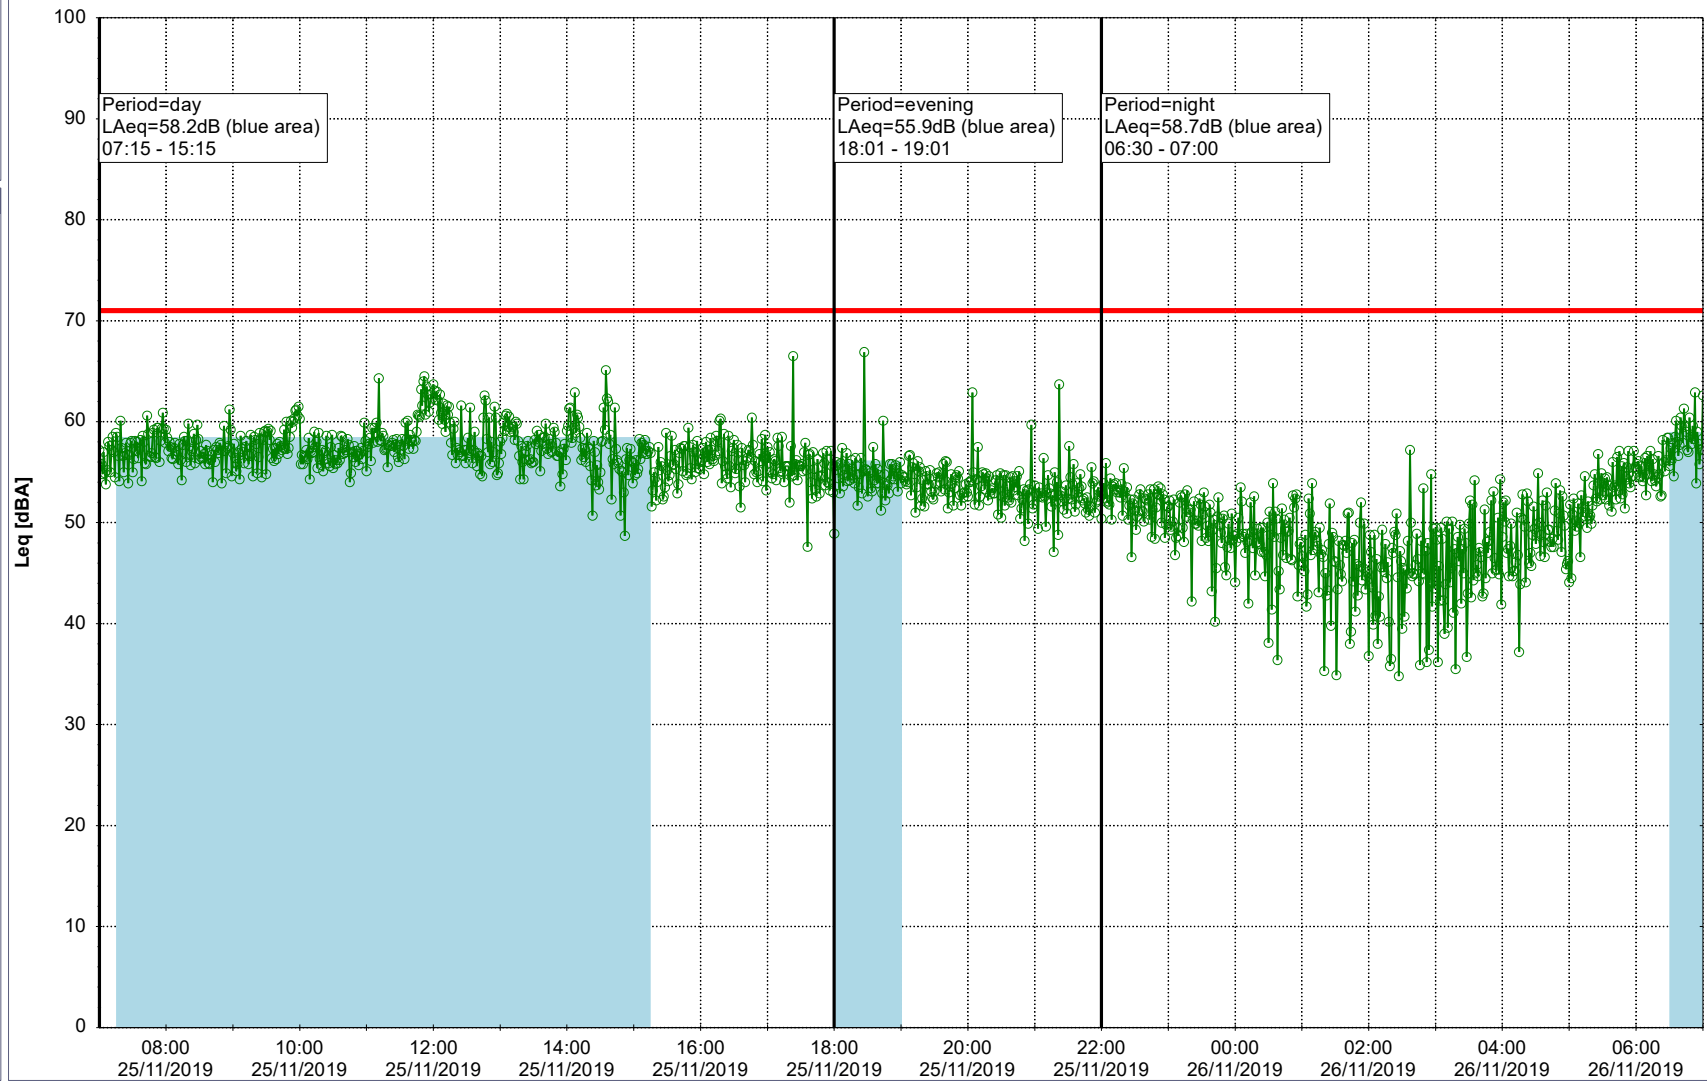

Project: Kronos Sydhavnen
Construction: Gåsebæk
Location: N-V

25/11/2019
26/11/2019

Remarks

...

Noise Time Related Diagram

○○○ GAB_NS01

Project: Kronos Sydhavnen
Construction: Gåsebæk
Location: N-V

26/11/2019
27/11/2019

Remarks

...

Noise Time Related Diagram

○○○ GAB_NS01

Project: Kronos Sydhavnen
Construction: Gåsebæk
Location: N-V

27/11/2019
28/11/2019

Remarks

...

Noise Time Related Diagram

○○○ GAB_NS01

Project: Kronos Sydhavnen
Construction: Gåsebæk
Location: N-V

28/11/2019
29/11/2019

Remarks

...

Noise Time Related Diagram

○○○ GAB_NS01

Project: Kronos Sydhavnen
Construction: Gåsebæk
Location: N-V

29/11/2019
30/11/2019

Noise Time Related Diagram

○○○○ GAB_NS01

Remarks

...

Project: Kronos Sydhavnen
Construction: Gåsebæk
Location: N-V

30/11/2019
01/12/2019