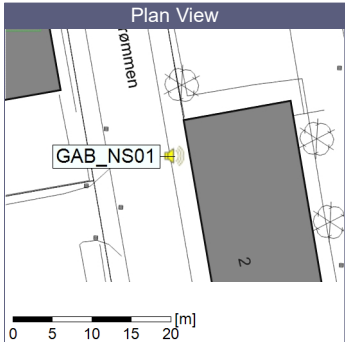

Remarks

...

Noise Time Related Diagram

○○○ GAB_NS01

Project: Kronos Sydhavnen
Construction: Gåsebæk
Location: N-V

27/11/2019
28/11/2019

Remarks

...