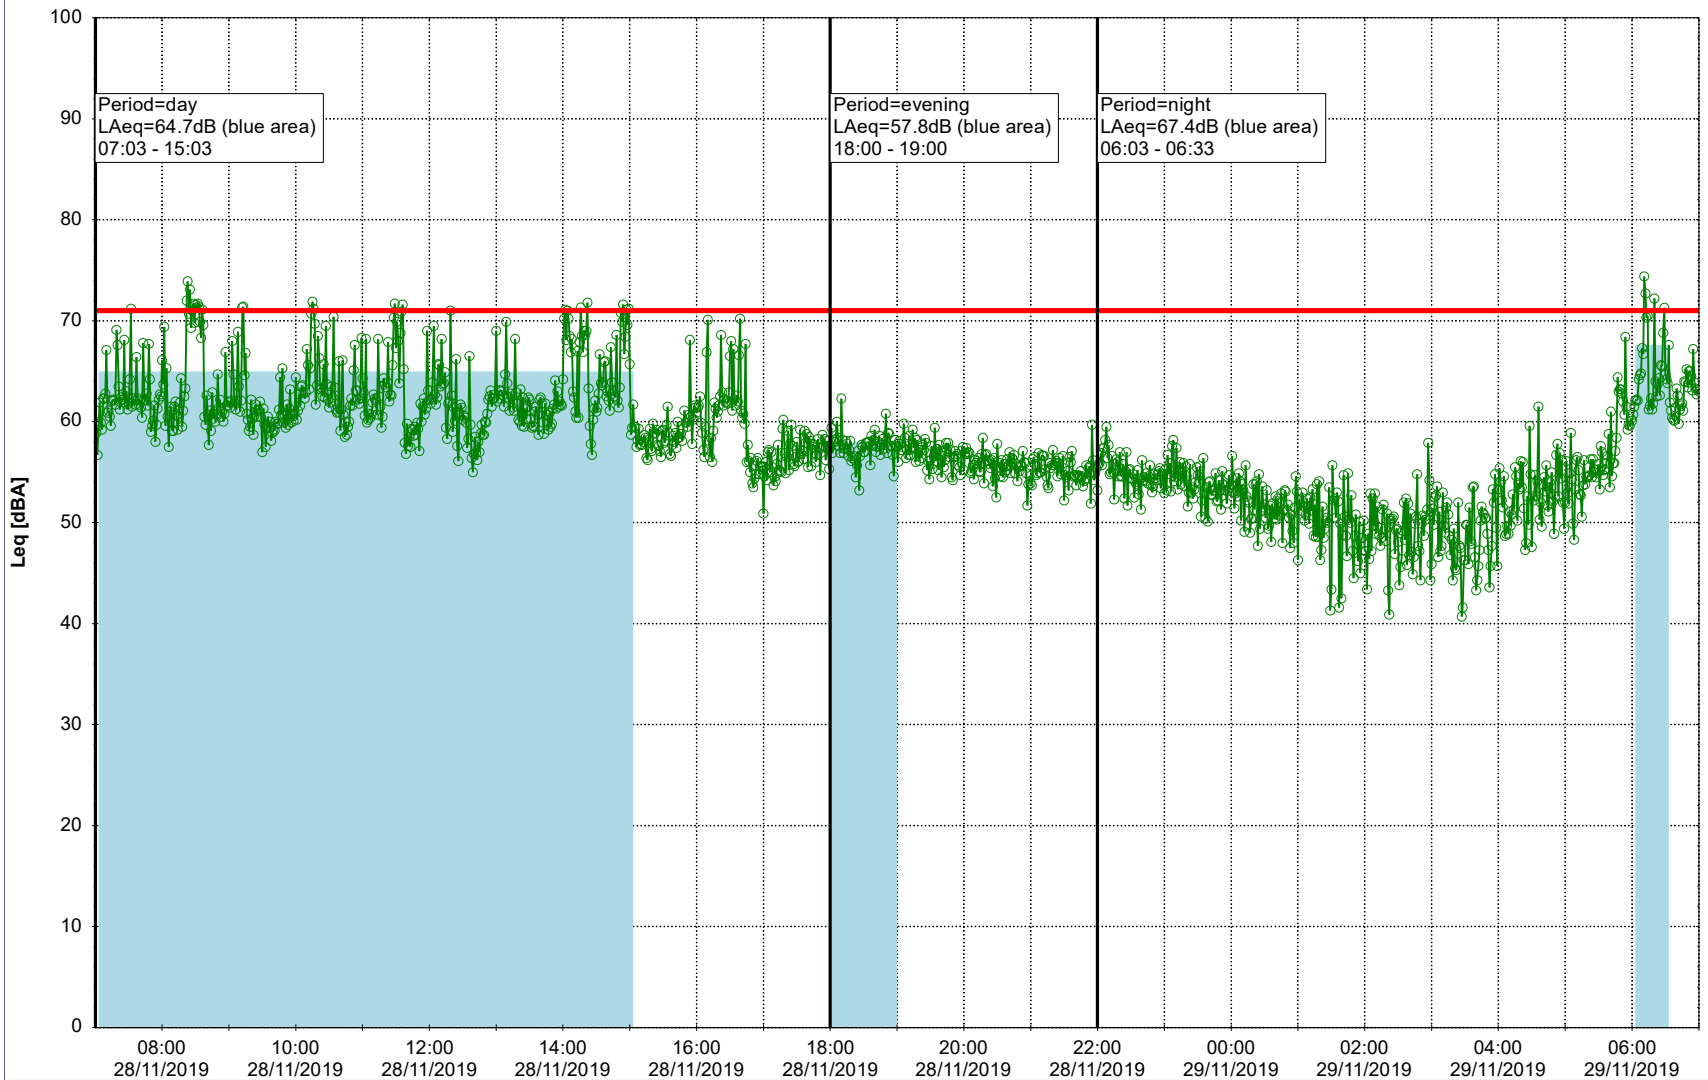

Remarks

...

Noise Time Related Diagram

○○○ GAB_NS01

Project: Kronos Sydhavnen
Construction: Gåsebæk
Location: N-V

27/11/2019
28/11/2019

Remarks

...

Noise Time Related Diagram

○○○ GAB_NS01

Project: Kronos Sydhavnen
Construction: Gåsebæk
Location: N-V

28/11/2019
29/11/2019

Remarks

...

Noise Time Related Diagram

○○○ GAB_NS01

Project: Kronos Sydhavnen
Construction: Gåsebæk
Location: N-V

29/11/2019
30/11/2019

Noise Time Related Diagram

○○○○ GAB_NS01

Remarks

...

Project: Kronos Sydhavnen
Construction: Gåsebæk
Location: N-V

30/11/2019
01/12/2019

Remarks

...

Noise Time Related Diagram

○○○○ GAB_NS01

Project: Kronos Sydhavnen
Construction: Gåsebæk
Location: N-V

01/12/2019
02/12/2019

Remarks

...