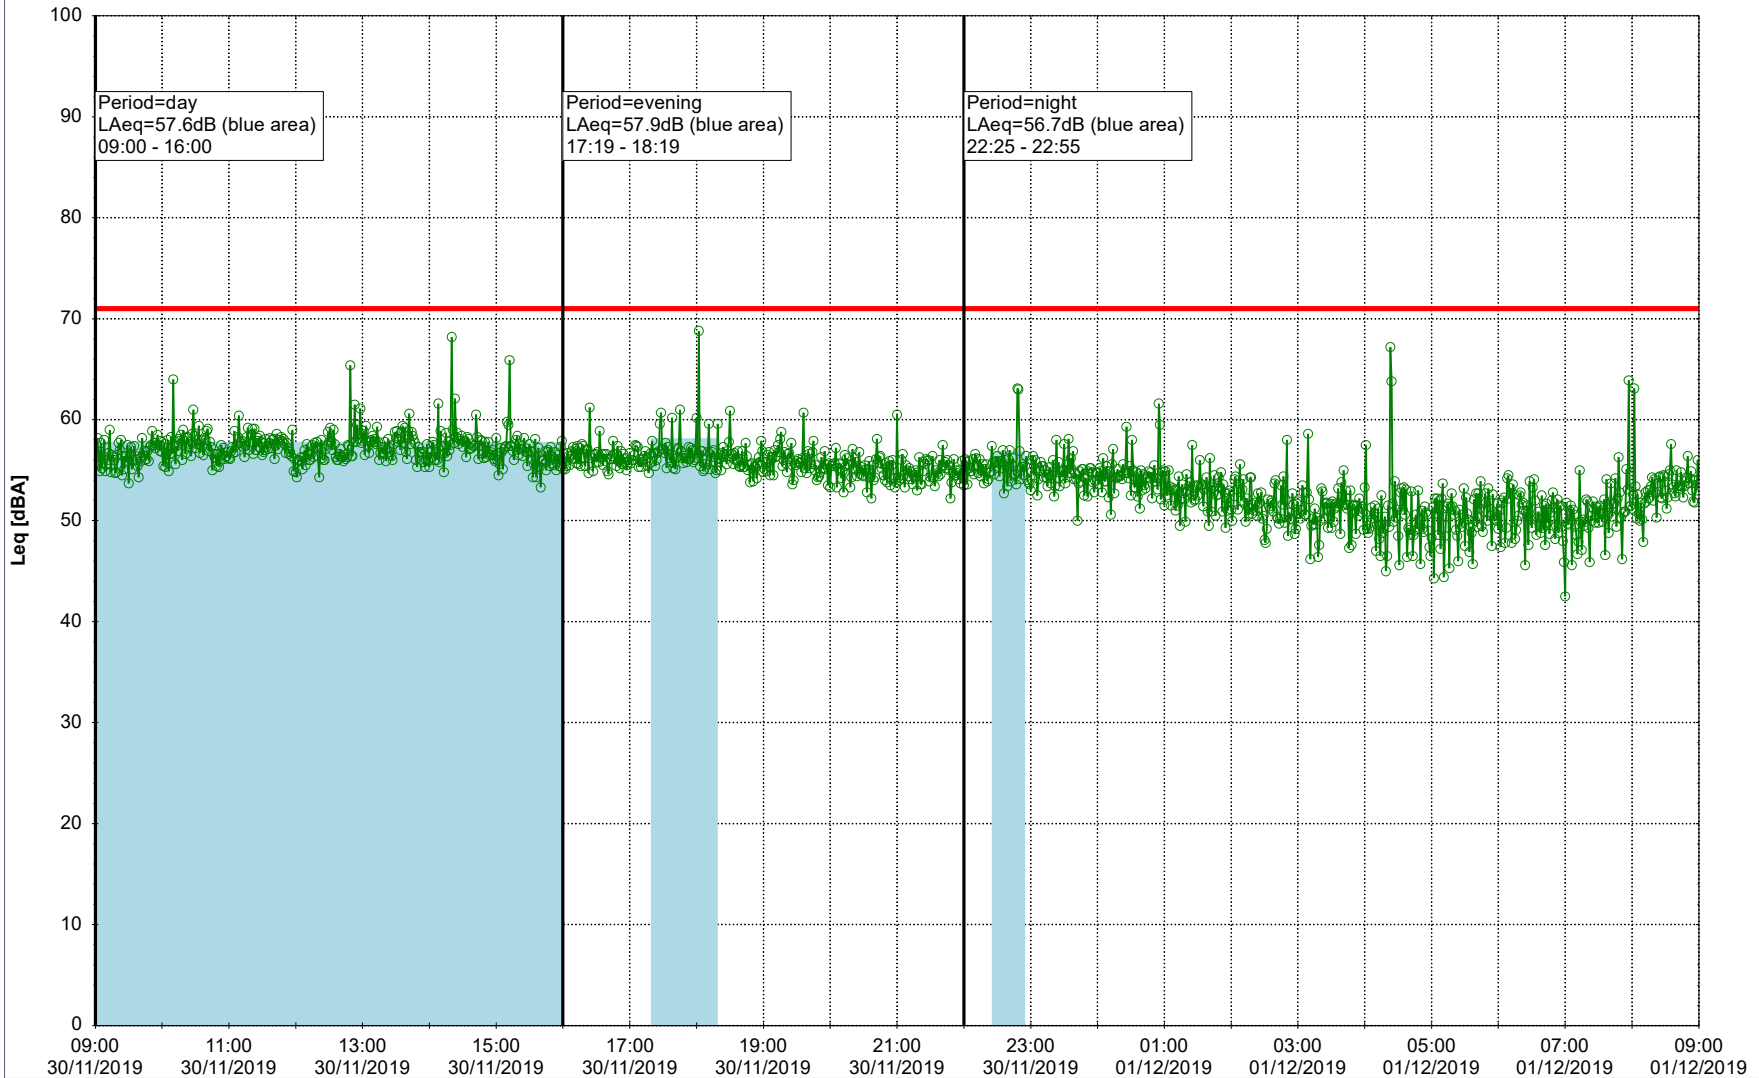

Project: Kronos Sydhavnen
Construction: Gåsebæk
Location: N-V

29/11/2019
30/11/2019

Noise Time Related Diagram

○○○○ GAB_NS01

Remarks

...

Project: Kronos Sydhavnen
Construction: Gåsebæk
Location: N-V

30/11/2019
01/12/2019

Remarks

...

Noise Time Related Diagram

○○○○ GAB_NS01

Project: Kronos Sydhavnen
Construction: Gåsebæk
Location: N-V

01/12/2019
02/12/2019

Remarks

...