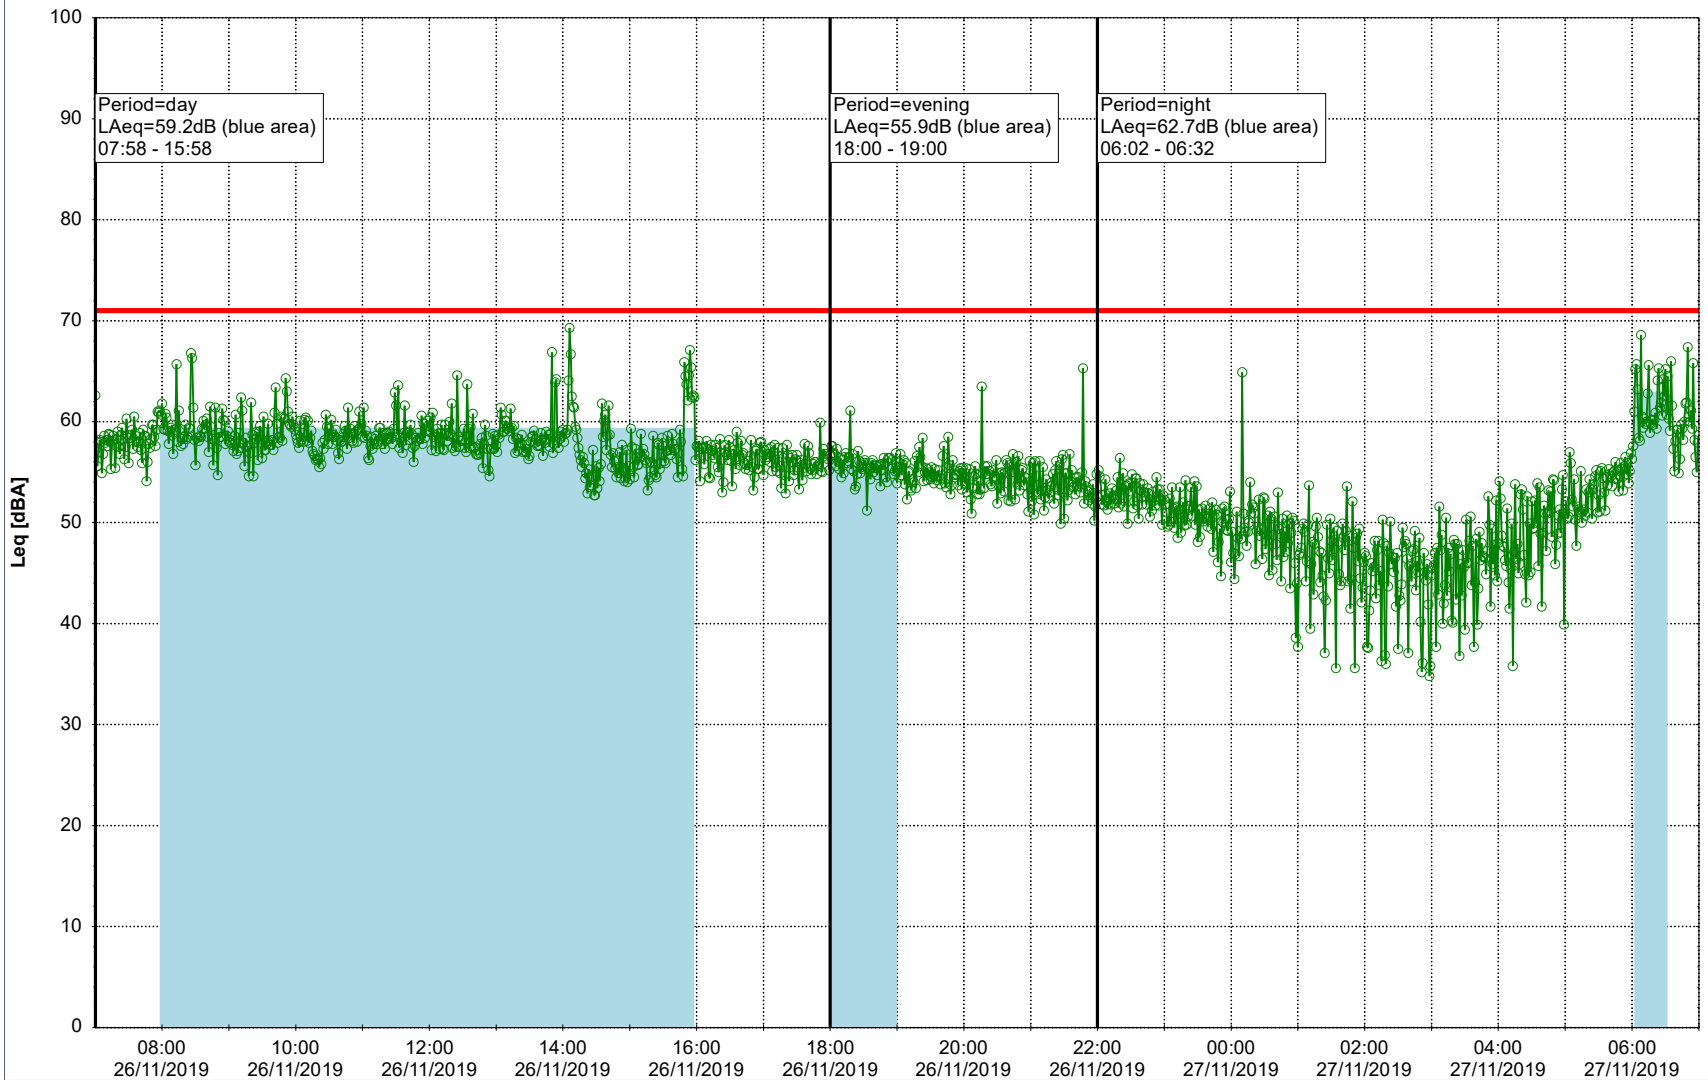

Project: Kronos Sydhavnen
Construction: Gåsebæk
Location: N-V

25/11/2019
26/11/2019

Remarks

...

Noise Time Related Diagram

○○○ GAB_NS01

Project: Kronos Sydhavnen
Construction: Gåsebæk
Location: N-V

26/11/2019
27/11/2019

Remarks

...

Noise Time Related Diagram

○○○ GAB_NS01

Project: Kronos Sydhavnen
Construction: Gåsebæk
Location: N-V

27/11/2019
28/11/2019

Remarks

...

Noise Time Related Diagram

○○○ GAB_NS01

Project: Kronos Sydhavnen
Construction: Gåsebæk
Location: N-V

28/11/2019
29/11/2019

Remarks

...

Noise Time Related Diagram

○○○ GAB_NS01

Project: Kronos Sydhavnen
Construction: Gåsebæk
Location: N-V

29/11/2019
30/11/2019

Noise Time Related Diagram

○○○○ GAB_NS01

Remarks

...

Project: Kronos Sydhavnen
Construction: Gåsebæk
Location: N-V

30/11/2019
01/12/2019