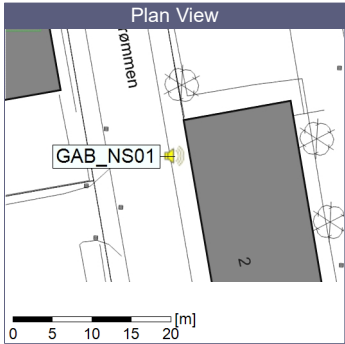

Remarks

...

Noise Time Related Diagram

○○○○ GAB_NS01

Project: Kronos Sydhavnen
Construction: Gåsebæk
Location: N-V

01/12/2019
02/12/2019

Remarks

...