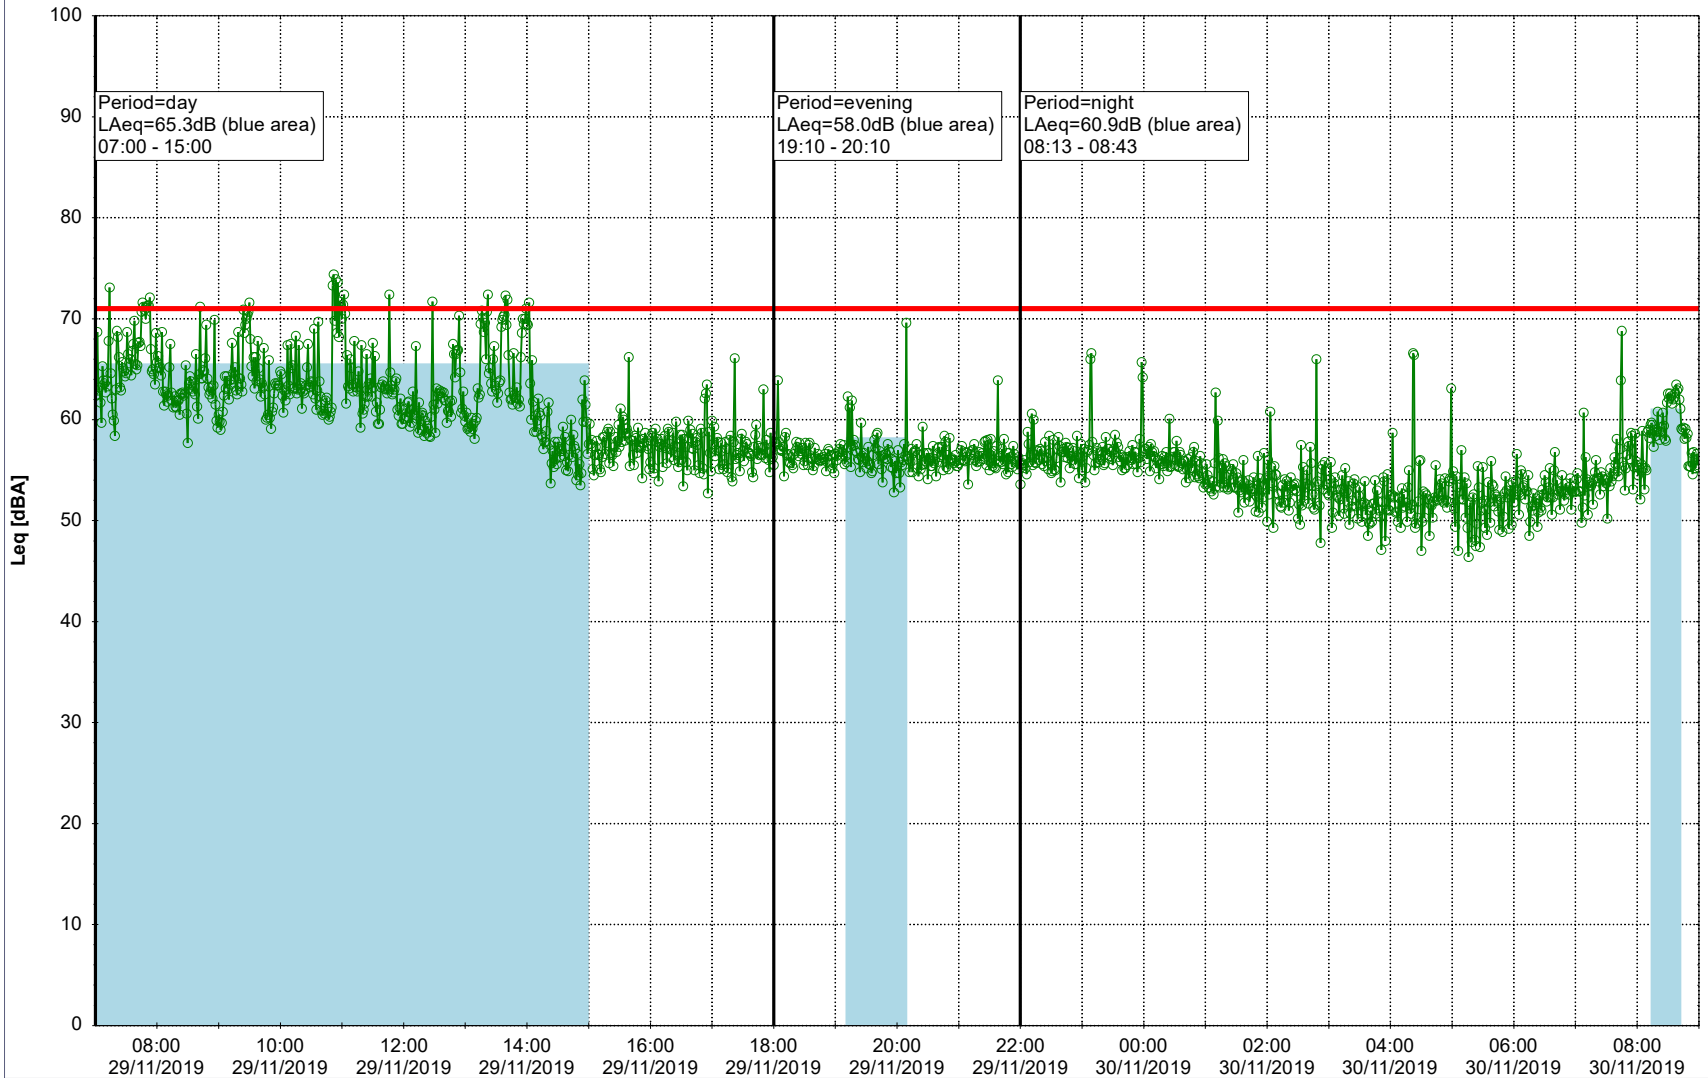

Project: Kronos Sydhavnen
Construction: Gåsebæk
Location: N-V

29/11/2019
30/11/2019

Noise Time Related Diagram

○○○○ GAB_NS01

Remarks

...

Project: Kronos Sydhavnen
Construction: Gåsebæk
Location: N-V

30/11/2019
01/12/2019

Remarks

...

Noise Time Related Diagram

○○○○ GAB_NS01

Project: Kronos Sydhavnen
Construction: Gåsebæk
Location: N-V

01/12/2019
02/12/2019

Remarks

...