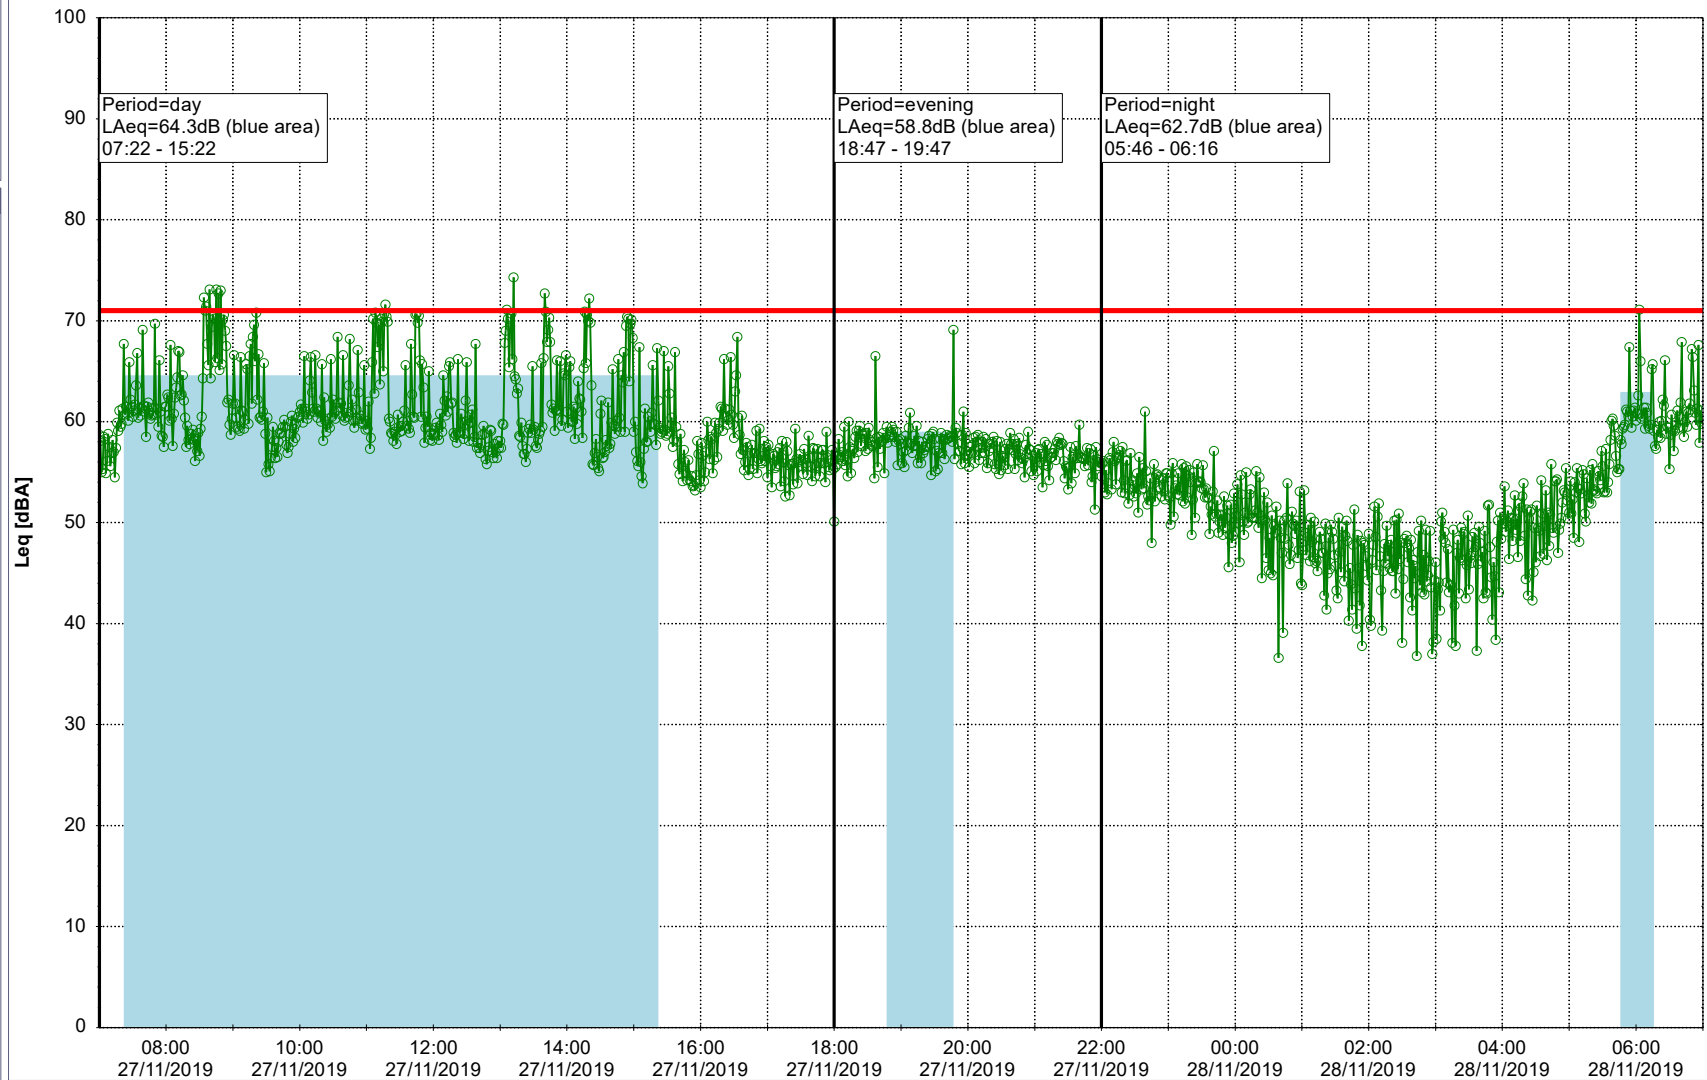

Remarks

...

Noise Time Related Diagram

○○○ GAB_NS01

Project: Kronos Sydhavnen
Construction: Gåsebæk
Location: N-V

27/11/2019
28/11/2019

Remarks

...

Noise Time Related Diagram

○○○ GAB_NS01

Project: Kronos Sydhavnen
Construction: Gåsebæk
Location: N-V

28/11/2019
29/11/2019

Remarks

...

Noise Time Related Diagram

○○○ GAB_NS01

Project: Kronos Sydhavnen
Construction: Gåsebæk
Location: N-V

29/11/2019
30/11/2019

Noise Time Related Diagram

○○○○ GAB_NS01

Remarks

...

Project: Kronos Sydhavnen
Construction: Gåsebæk
Location: N-V

30/11/2019
01/12/2019

Remarks

...

Noise Time Related Diagram

○○○○ GAB_NS01

Project: Kronos Sydhavnen
Construction: Gåsebæk
Location: N-V

01/12/2019
02/12/2019

Remarks

...