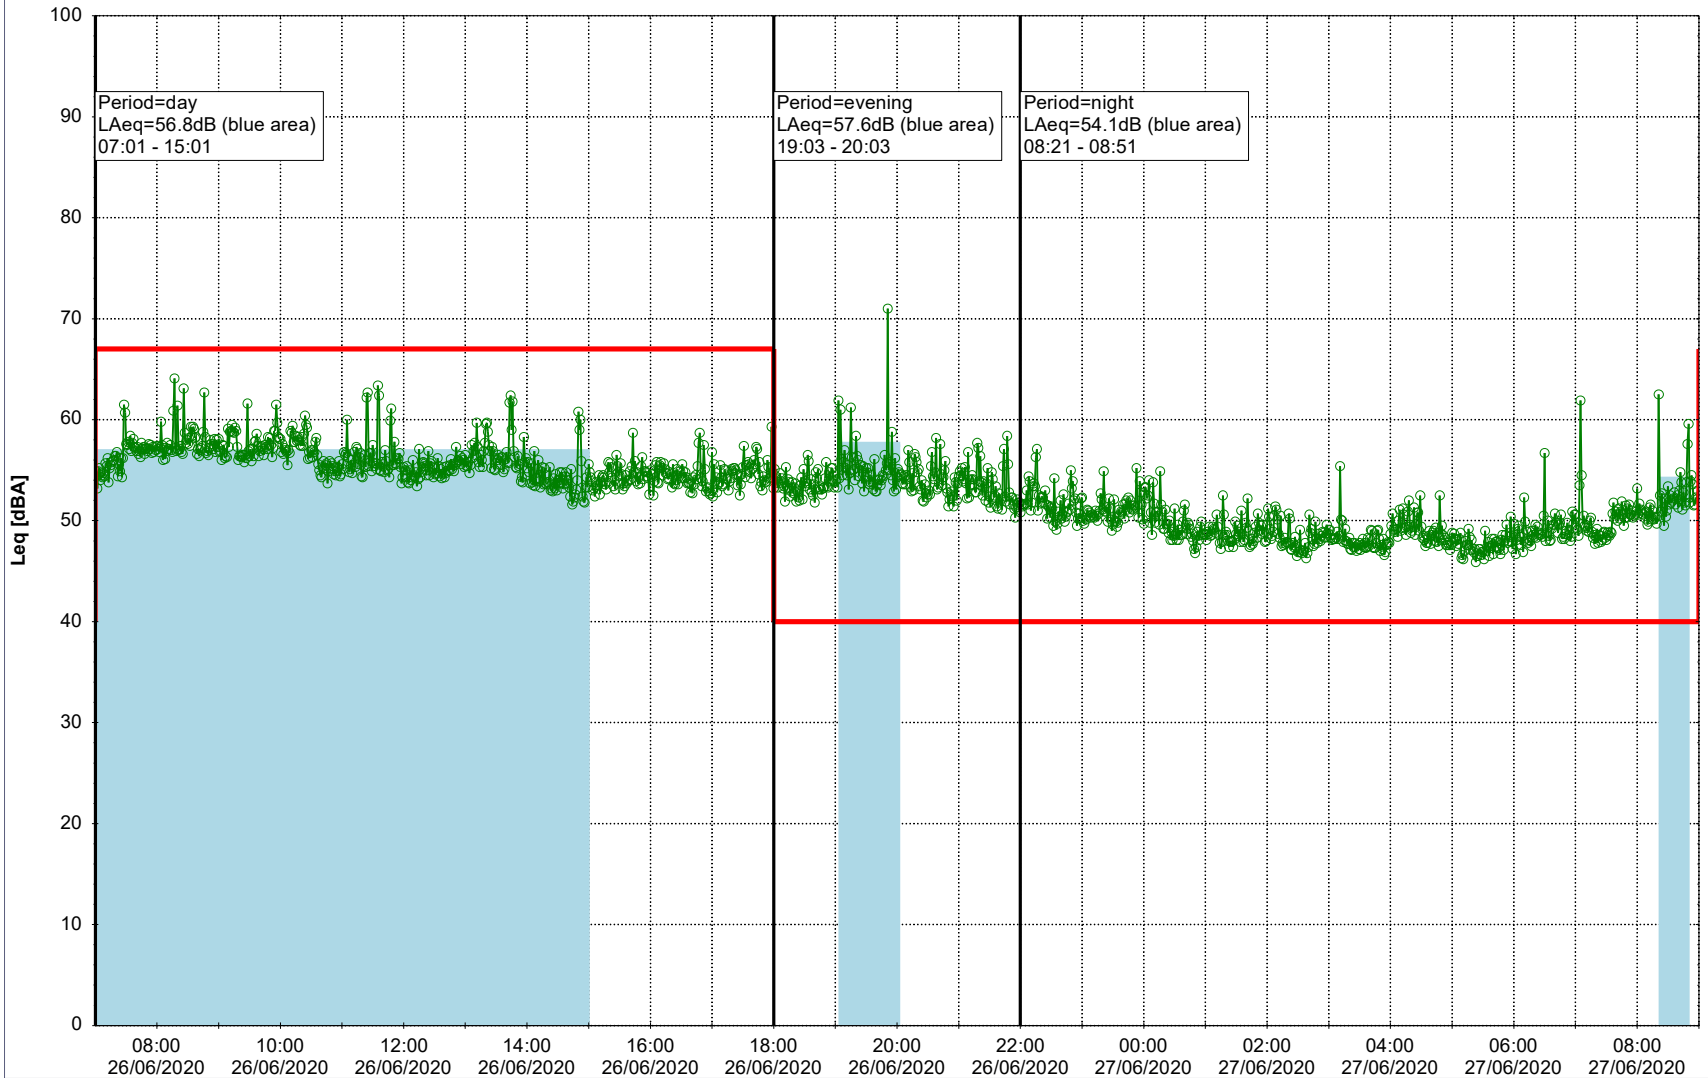

Plan View

0 5 10 15 20 [m]

Remarks

...

Noise Time Related Diagram

26/06/2020
27/06/2020

○○○○ SLU_NS01

Project: Kronos Sydhavnen
Construction: Sluseholmen
Location: N-V

Plan View

Remarks

...

Noise Time Related Diagram

27/06/2020
28/06/2020

○○○○ SLU_NS01

Project: Kronos Sydhavnen
Construction: Sluseholmen
Location: N-V

Plan View