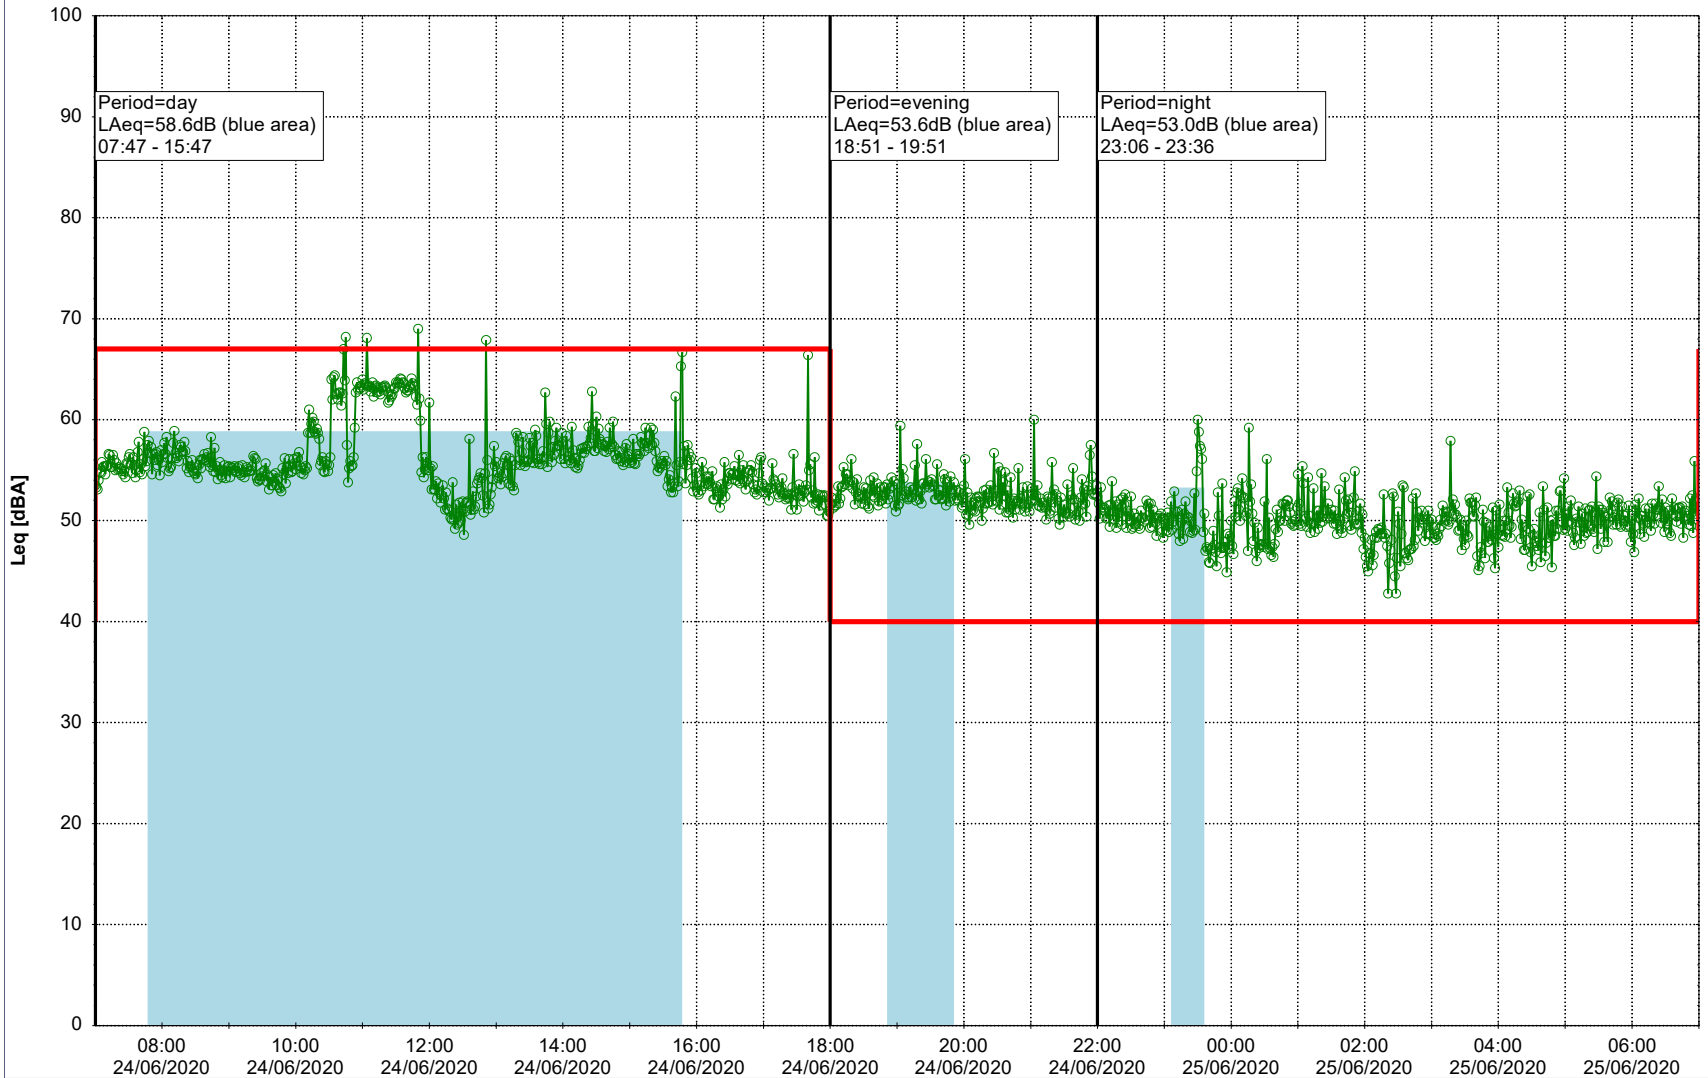

Plan View

0 5 10 15 20 [m]

Remarks

...

Noise Time Related Diagram

24/06/2020
25/06/2020

○○○○ SLU_NS01

Project: Kronos Sydhavnen
Construction: Sluseholmen
Location: N-V

Plan View

0 5 10 15 20 [m]

Remarks

...

Noise Time Related Diagram

25/06/2020
26/06/2020

○○○○ SLU_NS01

Project: Kronos Sydhavnen
Construction: Sluseholmen
Location: N-V

Plan View

0 5 10 15 20 [m]

Remarks

...

Noise Time Related Diagram

26/06/2020
27/06/2020

○○○○ SLU_NS01

Project: Kronos Sydhavnen
Construction: Sluseholmen
Location: N-V

Plan View

Remarks

...

Noise Time Related Diagram

27/06/2020
28/06/2020

○○○○ SLU_NS01

Project: Kronos Sydhavnen
Construction: Sluseholmen
Location: N-V

Plan View