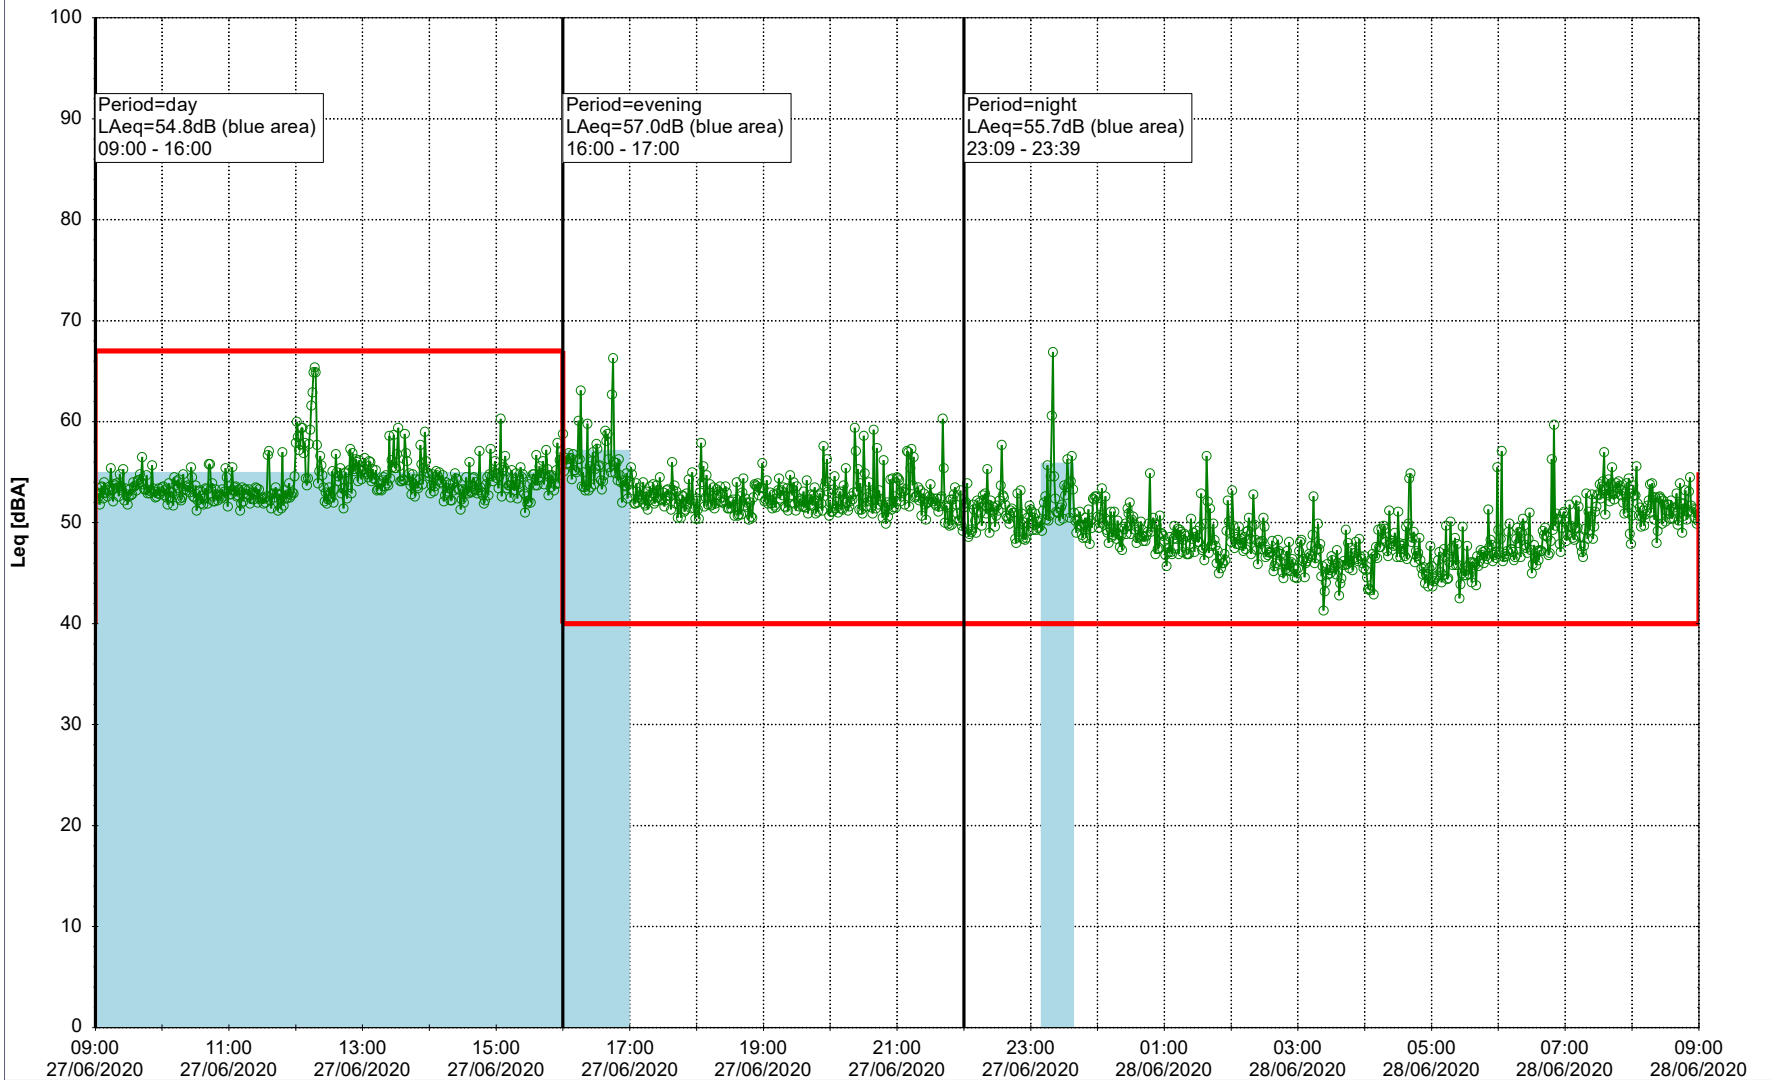

Plan View

0 5 10 15 20 [m]

Remarks

...

Noise Time Related Diagram

26/06/2020
27/06/2020

○○○○ SLU_NS01

Project: Kronos Sydhavnen
Construction: Sluseholmen
Location: N-V

Plan View

Remarks

...

Noise Time Related Diagram

27/06/2020
28/06/2020

○○○○ SLU_NS01

Project: Kronos Sydhavnen
Construction: Sluseholmen
Location: N-V

Plan View

Remarks

...

Noise Time Related Diagram

28/06/2020
29/06/2020

○○○○ SLU_NS01