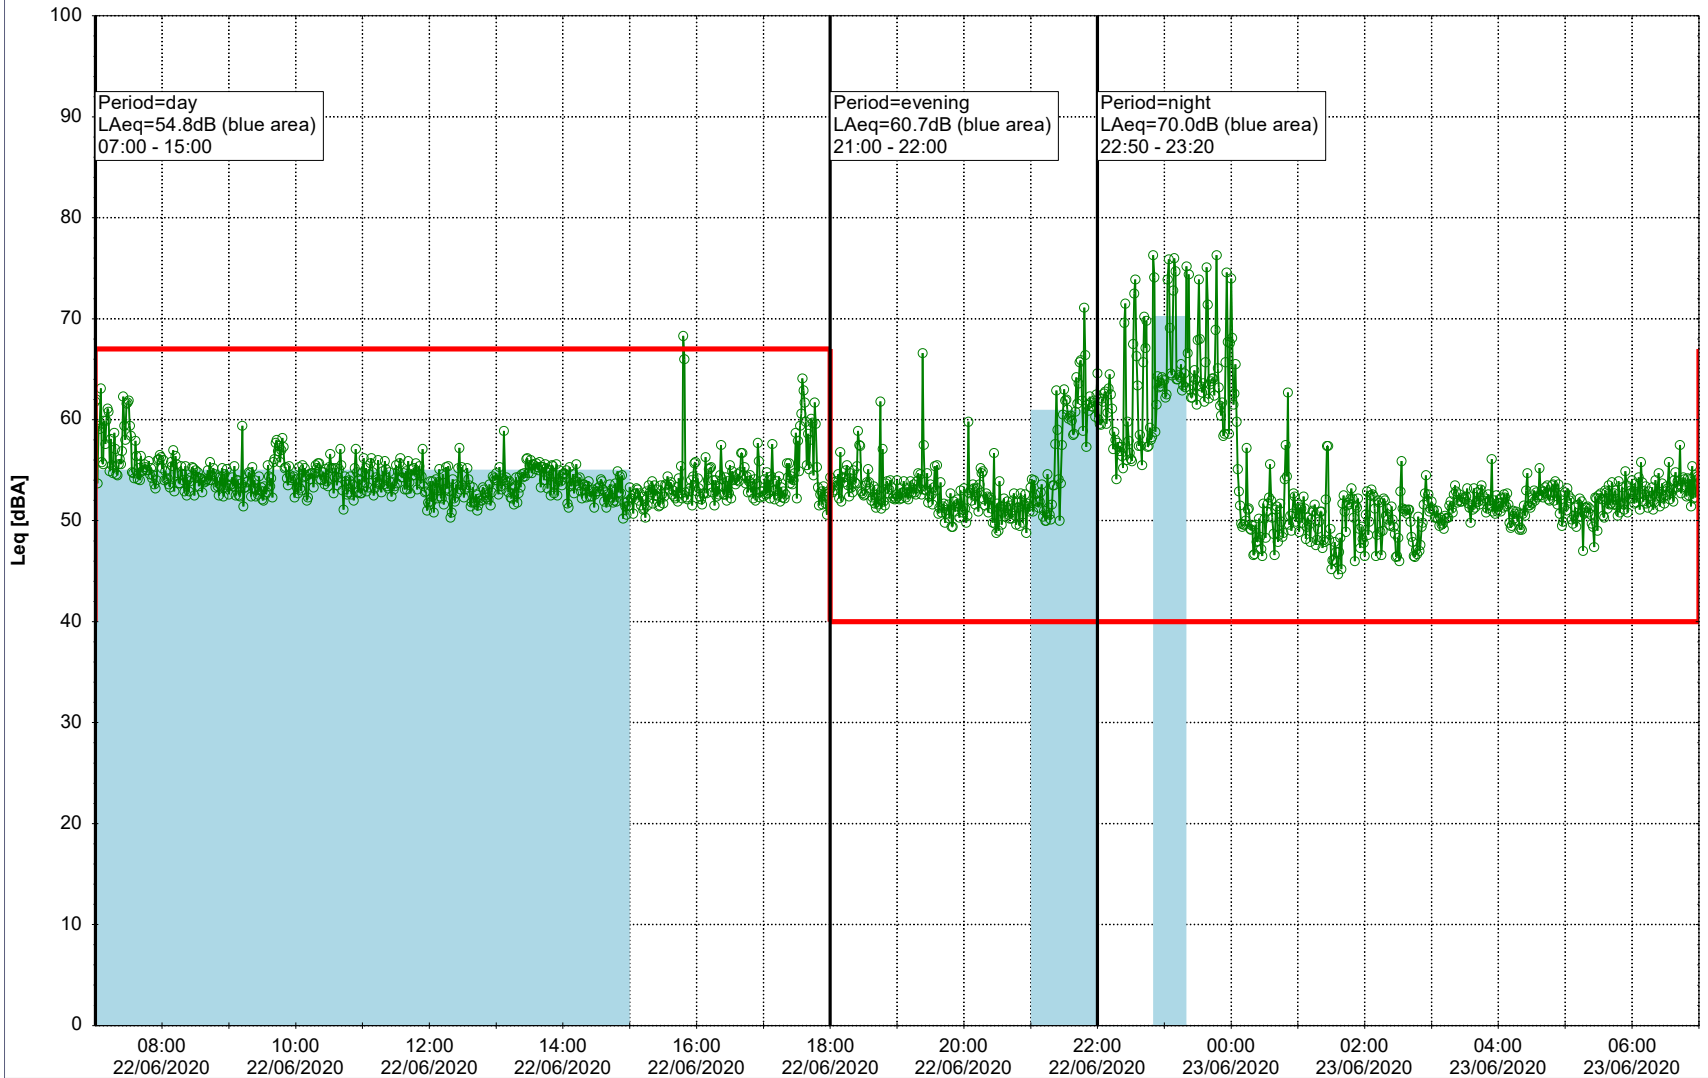

Project: Kronos Sydhavnen
Construction: Sluseholmen
Location: N-V

Plan View

0 5 10 15 20 [m]

Remarks

...

Noise Time Related Diagram

22/06/2020
23/06/2020

SLU_NS01

Project: Kronos Sydhavnen
Construction: Sluseholmen
Location: N-V

Plan View

Remarks

...

Noise Time Related Diagram

23/06/2020
24/06/2020

○○○○ SLU_NS01

Project: Kronos Sydhavnen
Construction: Sluseholmen
Location: N-V

Plan View

0 5 10 15 20 [m]

Remarks

...

Noise Time Related Diagram

24/06/2020
25/06/2020

○○○○ SLU_NS01

Project: Kronos Sydhavnen
Construction: Sluseholmen
Location: N-V

Plan View

Remarks

...

Noise Time Related Diagram

27/06/2020
28/06/2020

○○○○ SLU_NS01

Project: Kronos Sydhavnen
Construction: Sluseholmen
Location: N-V

Plan View