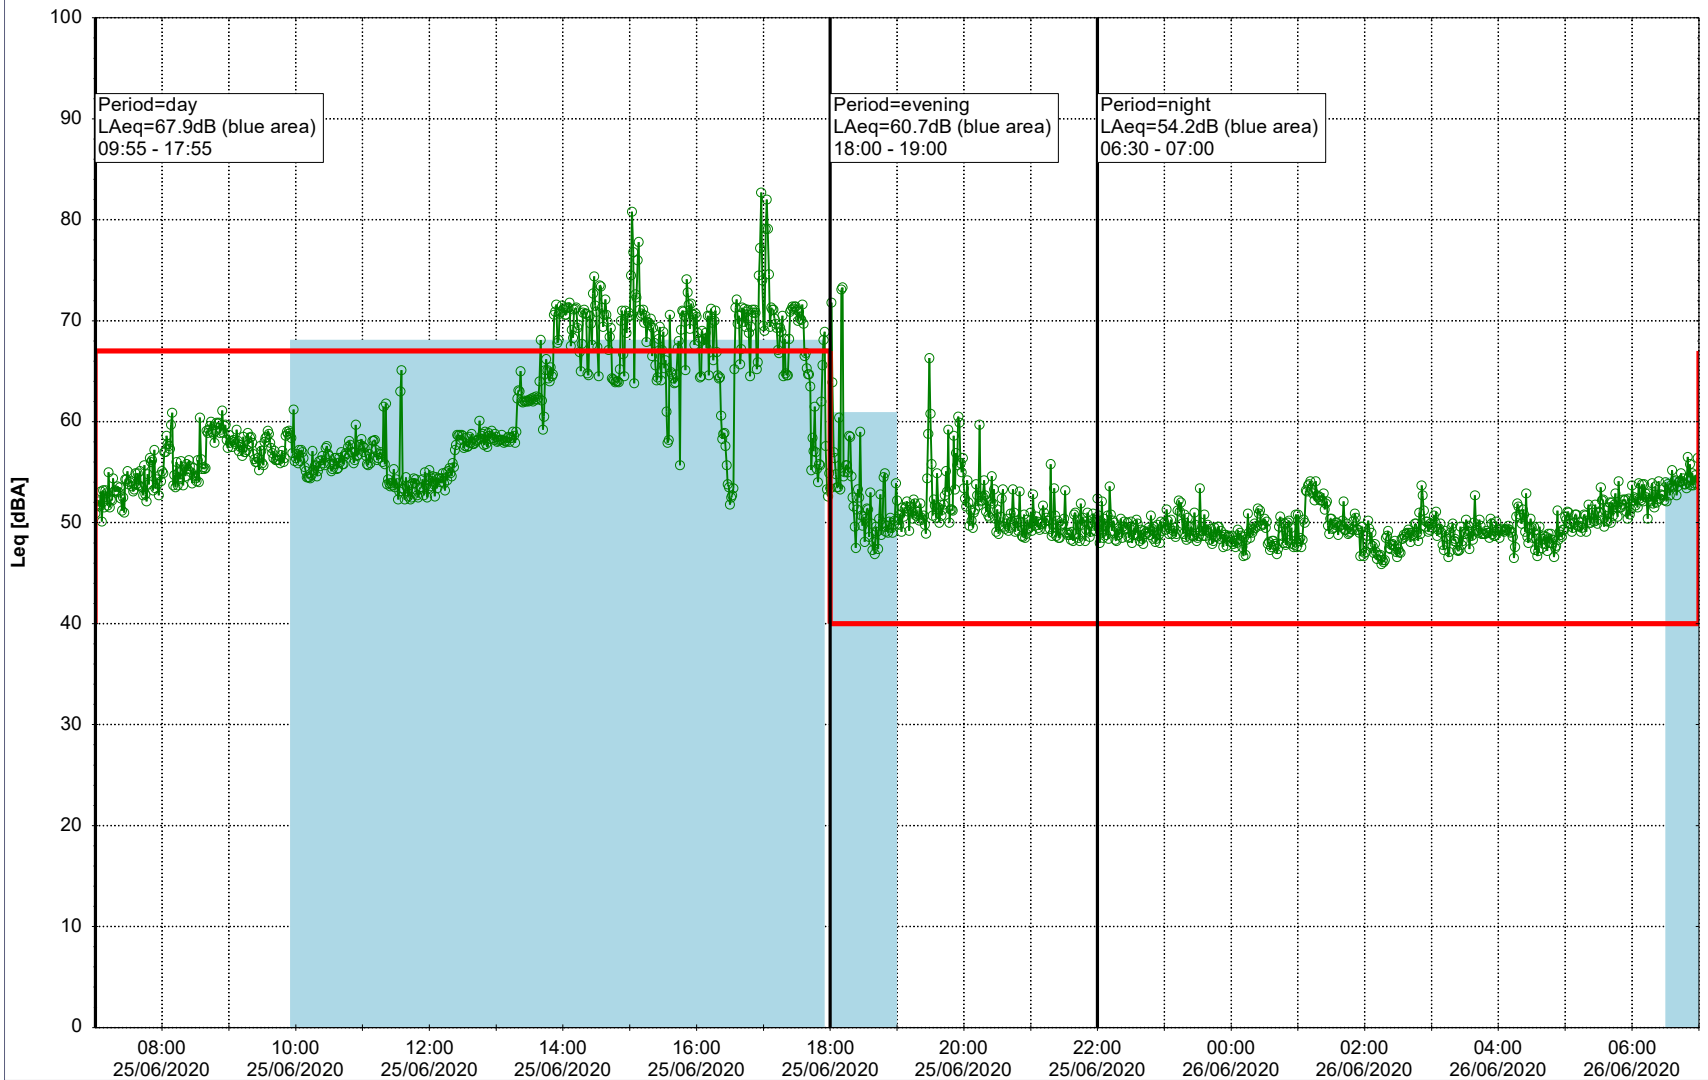

Plan View

0 5 10 15 20 [m]

Remarks

...

Noise Time Related Diagram

24/06/2020
25/06/2020

○○○○ SLU_NS01

Project: Kronos Sydhavnen
Construction: Sluseholmen
Location: N-V

Plan View

0 5 10 15 20 [m]

Remarks

...

Noise Time Related Diagram

25/06/2020
26/06/2020

○○○○ SLU_NS01

Project: Kronos Sydhavnen
Construction: Sluseholmen
Location: N-V

Plan View

0 5 10 15 20 [m]

Remarks

...

Noise Time Related Diagram

26/06/2020
27/06/2020

○○○○ SLU_NS01

Project: Kronos Sydhavnen
Construction: Sluseholmen
Location: N-V

Plan View

Remarks

...

Noise Time Related Diagram

27/06/2020
28/06/2020

○○○○ SLU_NS01

Project: Kronos Sydhavnen
Construction: Sluseholmen
Location: N-V

Plan View