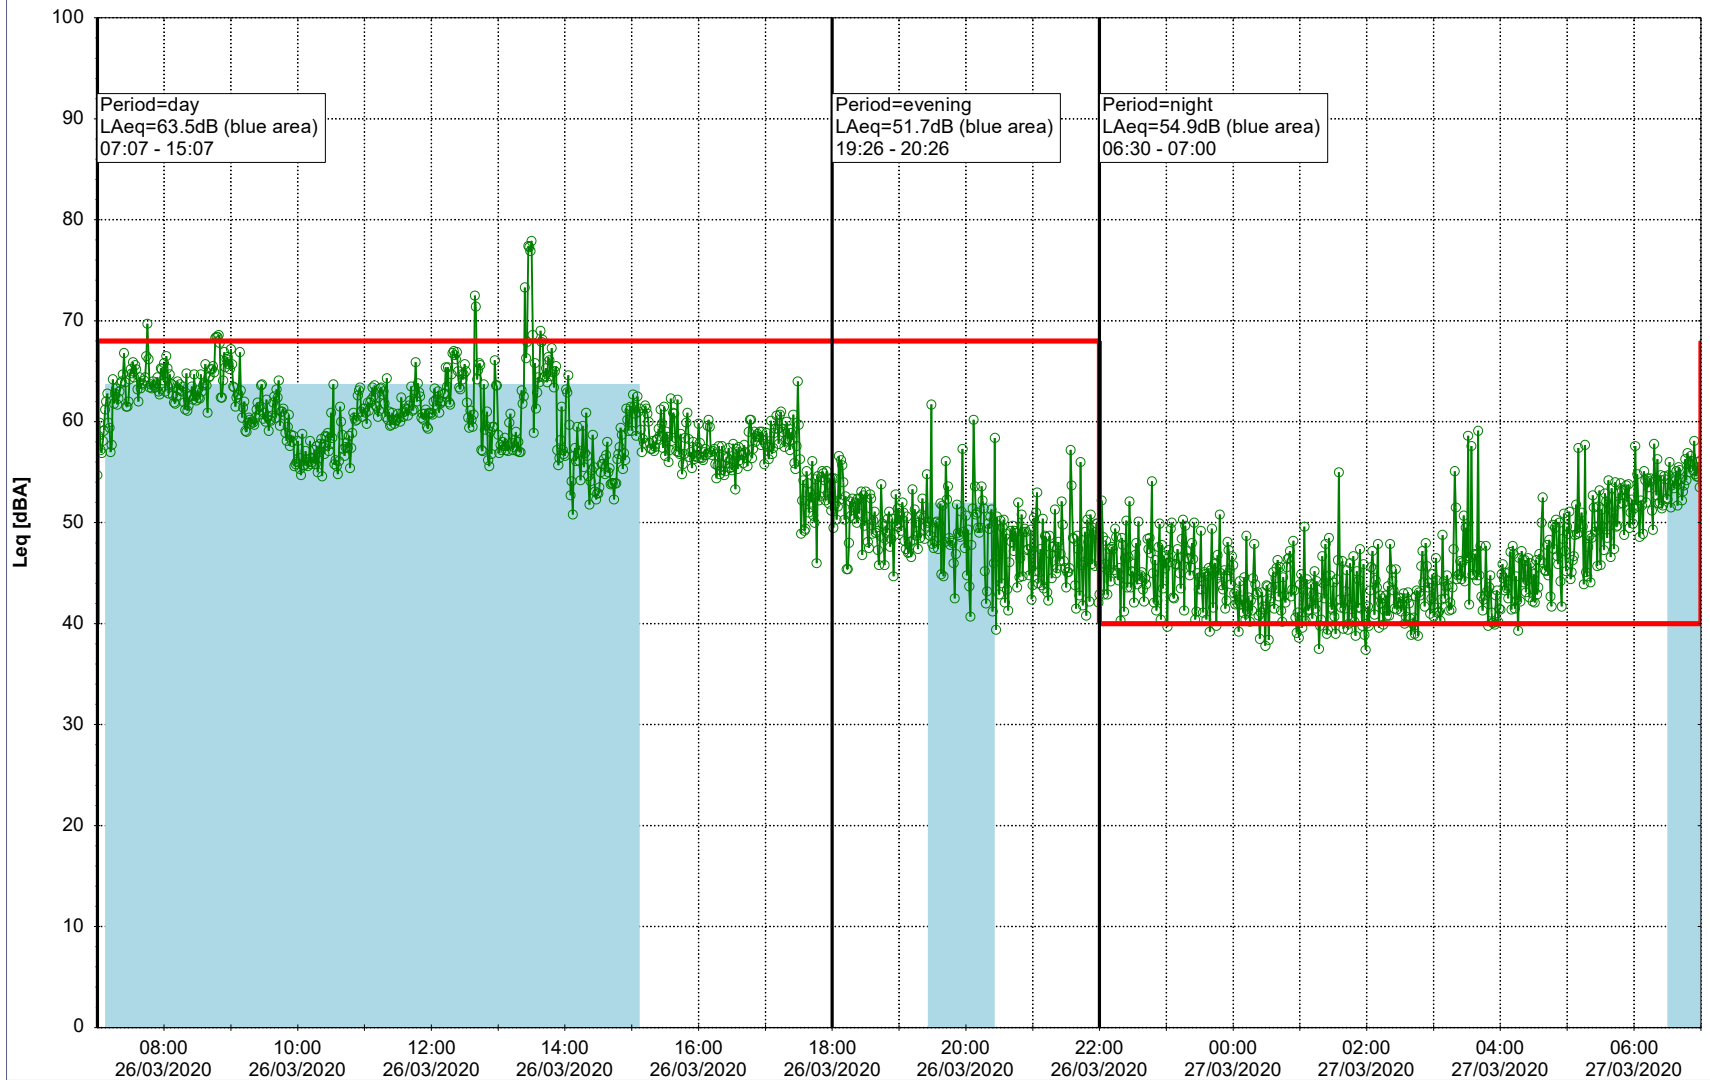

Remarks

...

Noise Time Related Diagram

25/03/2020
26/03/2020

○ ○ ○ ○ HOL_NS01

Project: Kronos Sydhavnen
Construction: Havneholmen
Location: N-V

Plan View

Remarks

...

Noise Time Related Diagram

26/03/2020
27/03/2020

○ ○ ○ ○ HOL_NS01

Project: Kronos Sydhavnen
Construction: Havneholmen
Location: N-V

Plan View

Remarks

...

Noise Time Related Diagram

27/03/2020
28/03/2020

○ ○ ○ ○ HOL_NS01

Project: Kronos Sydhavnen
Construction: Havneholmen
Location: N-V

Plan View

Remarks

...

Noise Time Related Diagram

28/03/2020
29/03/2020

○ ○ ○ ○ HOL_NS01

Project: Kronos Sydhavnen
Construction: Havneholmen
Location: N-V

29/03/2020
30/03/2020

Plan View

Remarks

...

Noise Time Related Diagram