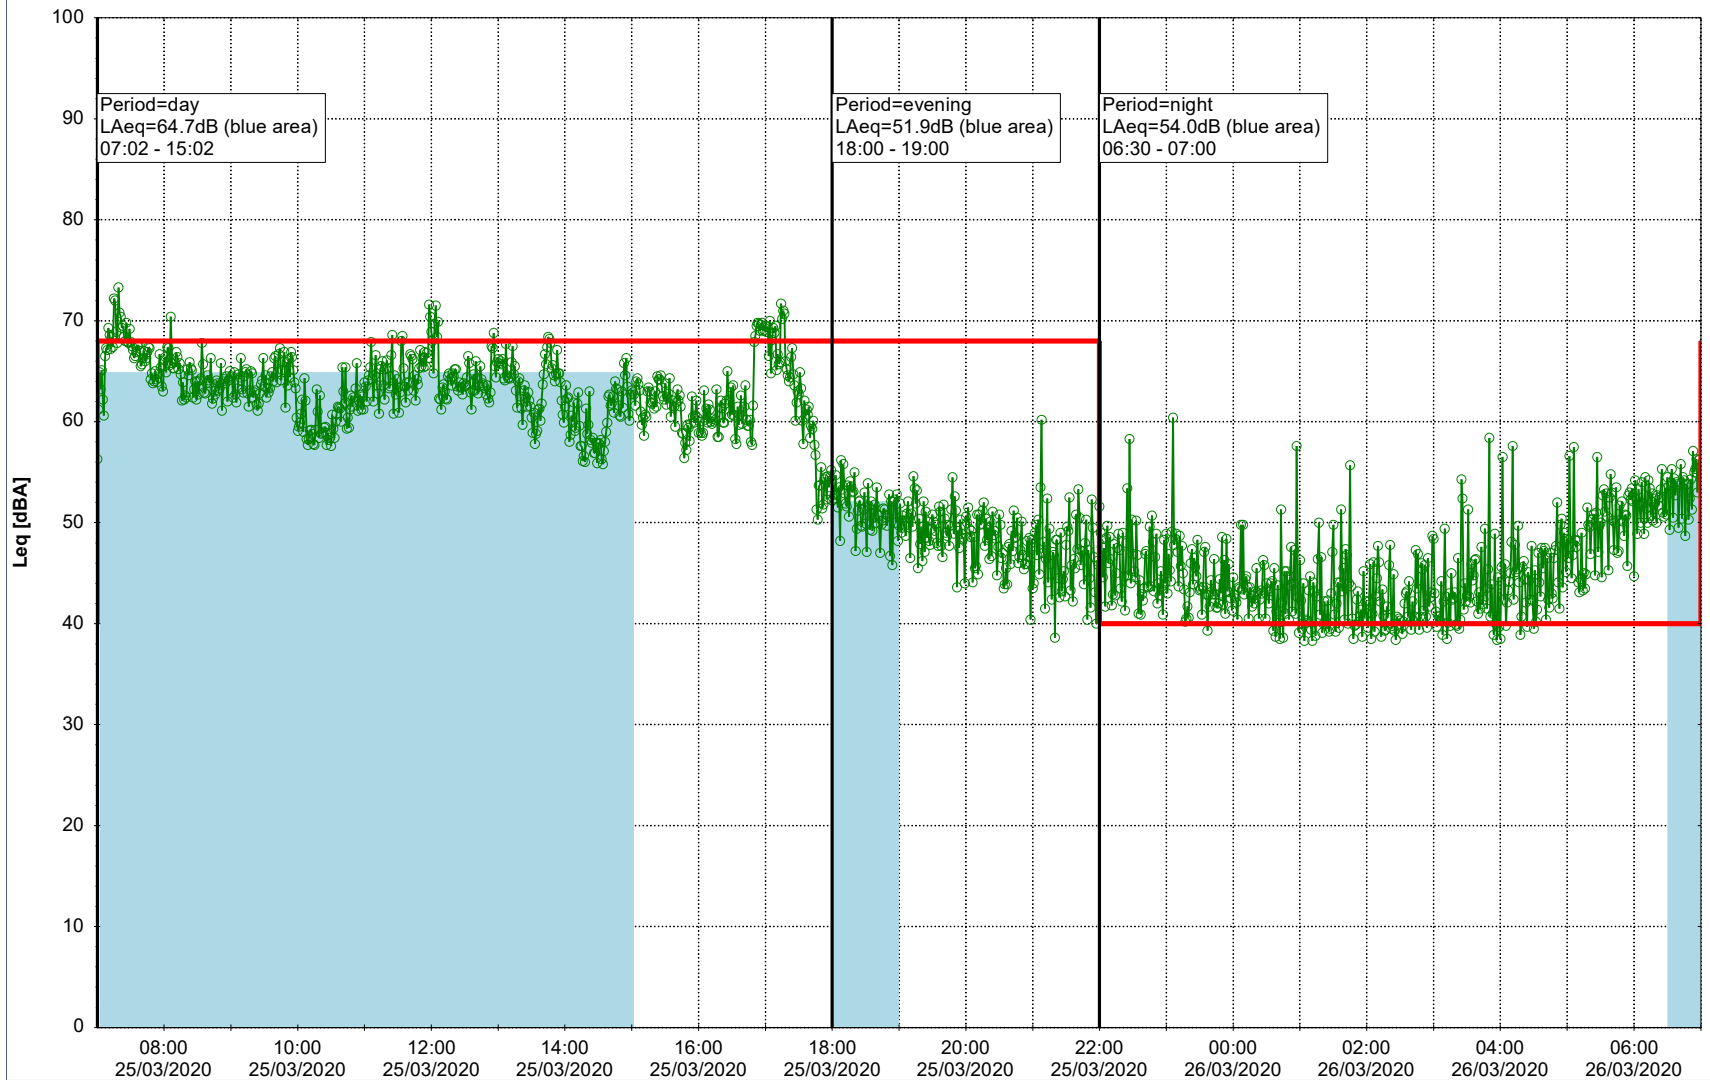

Plan View

Remarks

...

Noise Time Related Diagram

24/03/2020
25/03/2020

○ ○ ○ ○ HOL_NS01

Project: Kronos Sydhavnen
Construction: Havneholmen
Location: N-V

Plan View

Remarks

...

Noise Time Related Diagram

25/03/2020
26/03/2020

○ ○ ○ ○ HOL_NS01

Project: Kronos Sydhavnen
Construction: Havneholmen
Location: N-V

Plan View

Remarks

...

Noise Time Related Diagram

26/03/2020
27/03/2020

○ ○ ○ ○ HOL_NS01

Project: Kronos Sydhavnen
Construction: Havneholmen
Location: N-V

Plan View

Remarks

...

Noise Time Related Diagram

27/03/2020
28/03/2020

○ ○ ○ ○ HOL_NS01

Project: Kronos Sydhavnen
Construction: Havneholmen
Location: N-V

Plan View

Remarks

...

Noise Time Related Diagram