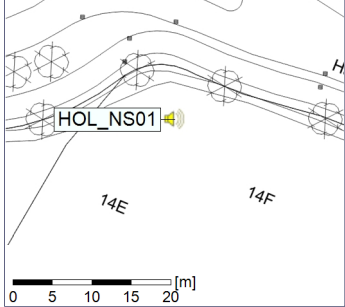

Project: Kronos Sydhavnen
Construction: Havneholmen
Location: N-V

Plan View

Remarks

...

Noise Time Related Diagram

23/03/2020
24/03/2020

○ ○ ○ ○ HOL_NS01

Project: Kronos Sydhavnen
Construction: Havneholmen
Location: N-V

Plan View

Remarks

...

Noise Time Related Diagram

24/03/2020
25/03/2020

○ ○ ○ ○ HOL_NS01

Project: Kronos Sydhavnen
Construction: Havneholmen
Location: N-V

Plan View