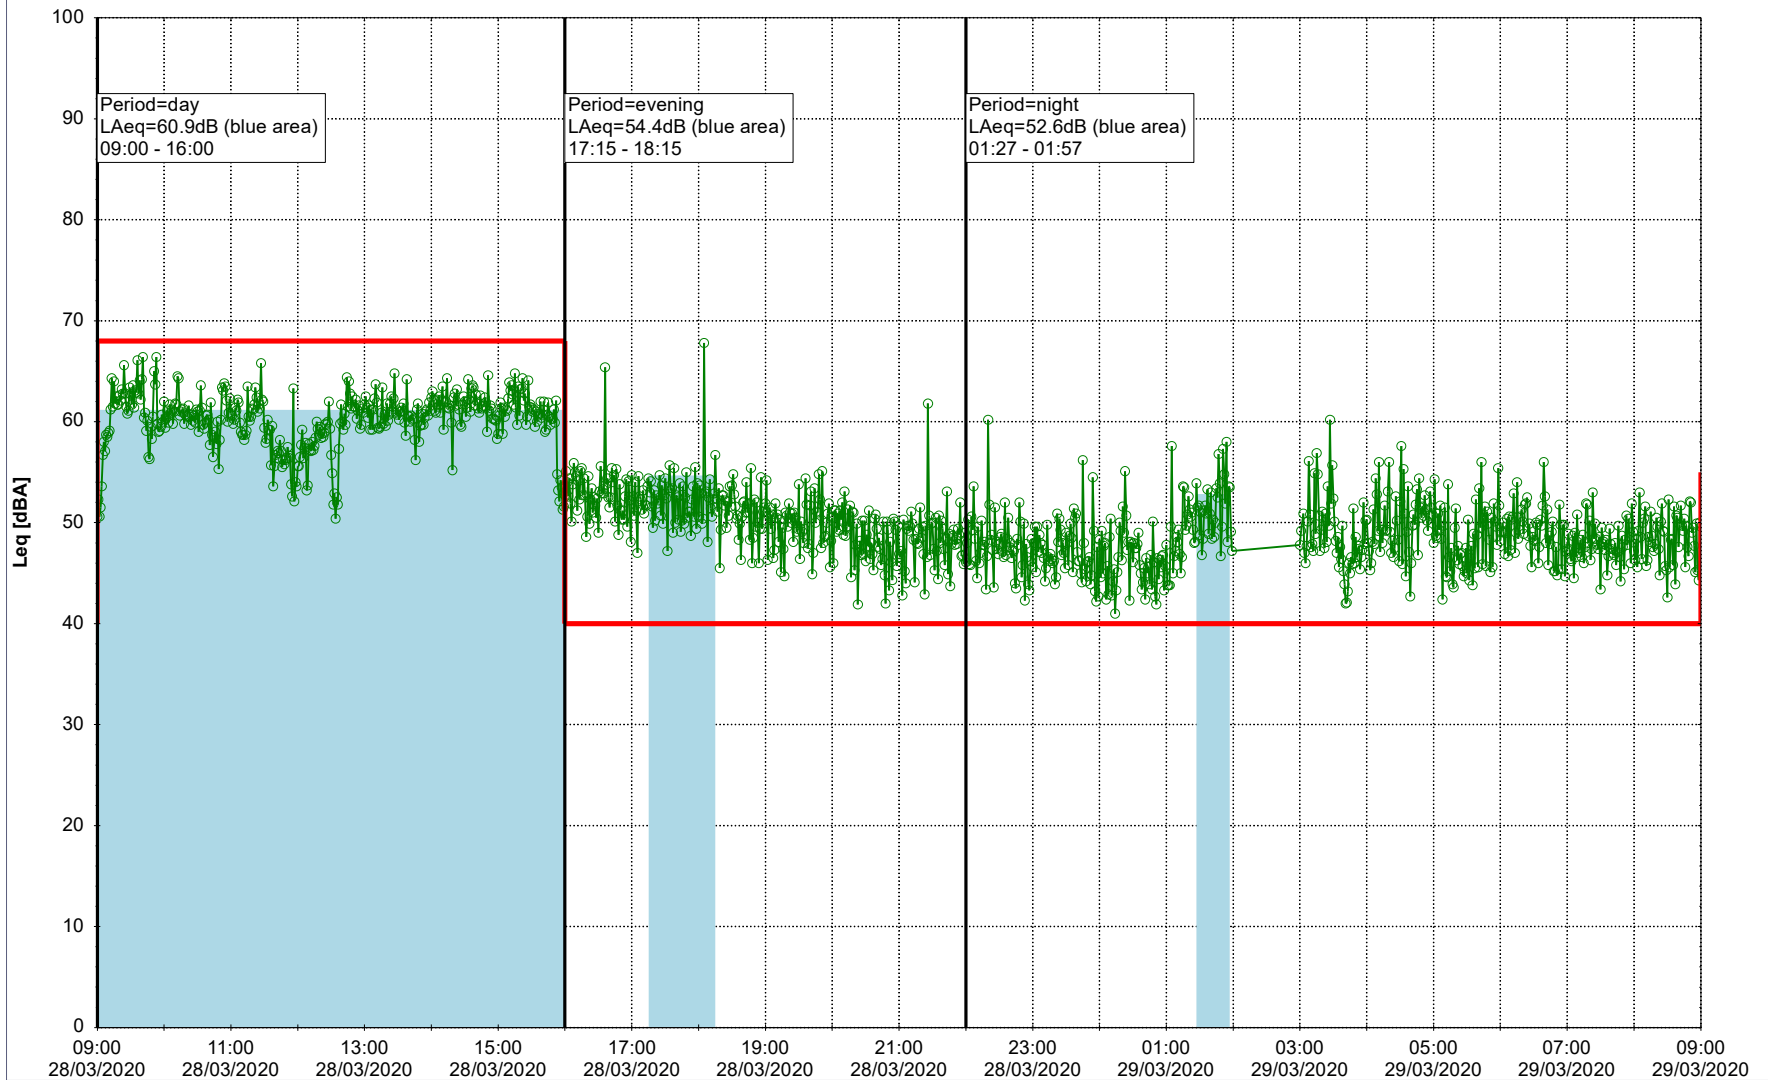

Noise Time Related Diagram

27/03/2020
28/03/2020

○ ○ ○ ○ HOL_NS01

Project: Kronos Sydhavnen
Construction: Havneholmen
Location: N-V

Plan View

Remarks

...

Noise Time Related Diagram

28/03/2020
29/03/2020

○ ○ ○ ○ HOL_NS01

Project: Kronos Sydhavnen
Construction: Havneholmen
Location: N-V

29/03/2020
30/03/2020

Plan View

Remarks

...

Noise Time Related Diagram