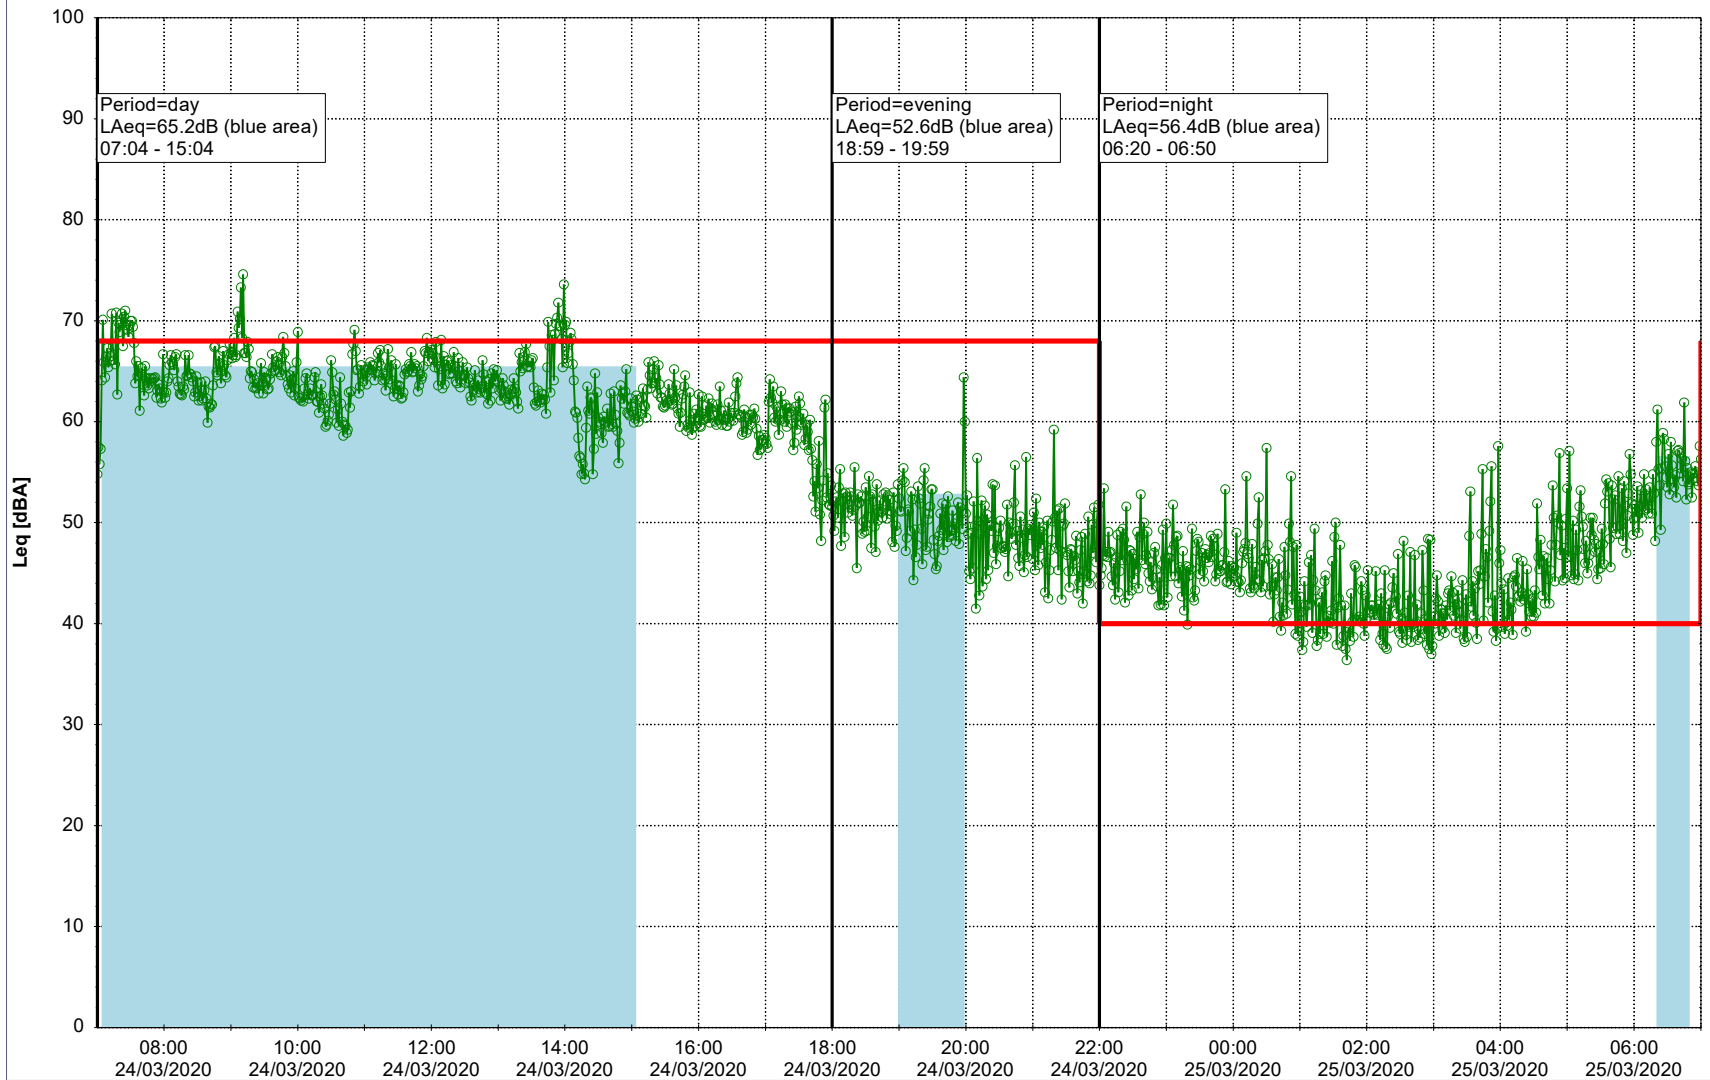

Plan View

Remarks

...

Noise Time Related Diagram

24/03/2020
25/03/2020

○ ○ ○ ○ HOL_NS01

Project: Kronos Sydhavnen
Construction: Havneholmen
Location: N-V

Plan View

Remarks

...

Noise Time Related Diagram

25/03/2020
26/03/2020

○ ○ ○ ○ HOL_NS01

Project: Kronos Sydhavnen
Construction: Havneholmen
Location: N-V

Plan View

Remarks

...

Noise Time Related Diagram

26/03/2020
27/03/2020

○ ○ ○ ○ HOL_NS01

Project: Kronos Sydhavnen
Construction: Havneholmen
Location: N-V

Plan View

Remarks

...

Noise Time Related Diagram

27/03/2020
28/03/2020

○ ○ ○ ○ HOL_NS01

Project: Kronos Sydhavnen
Construction: Havneholmen
Location: N-V

Plan View

Remarks

...

Noise Time Related Diagram