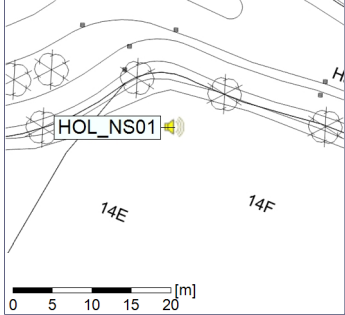

Noise Time Related Diagram

27/03/2020
28/03/2020

○ ○ ○ ○ HOL_NS01

Project: Kronos Sydhavnen
Construction: Havneholmen
Location: N-V

Plan View

Remarks

...

Noise Time Related Diagram

28/03/2020
29/03/2020

○ ○ ○ ○ HOL_NS01

Project: Kronos Sydhavnen
Construction: Havneholmen
Location: N-V

29/03/2020
30/03/2020

Plan View

Remarks

...

Noise Time Related Diagram