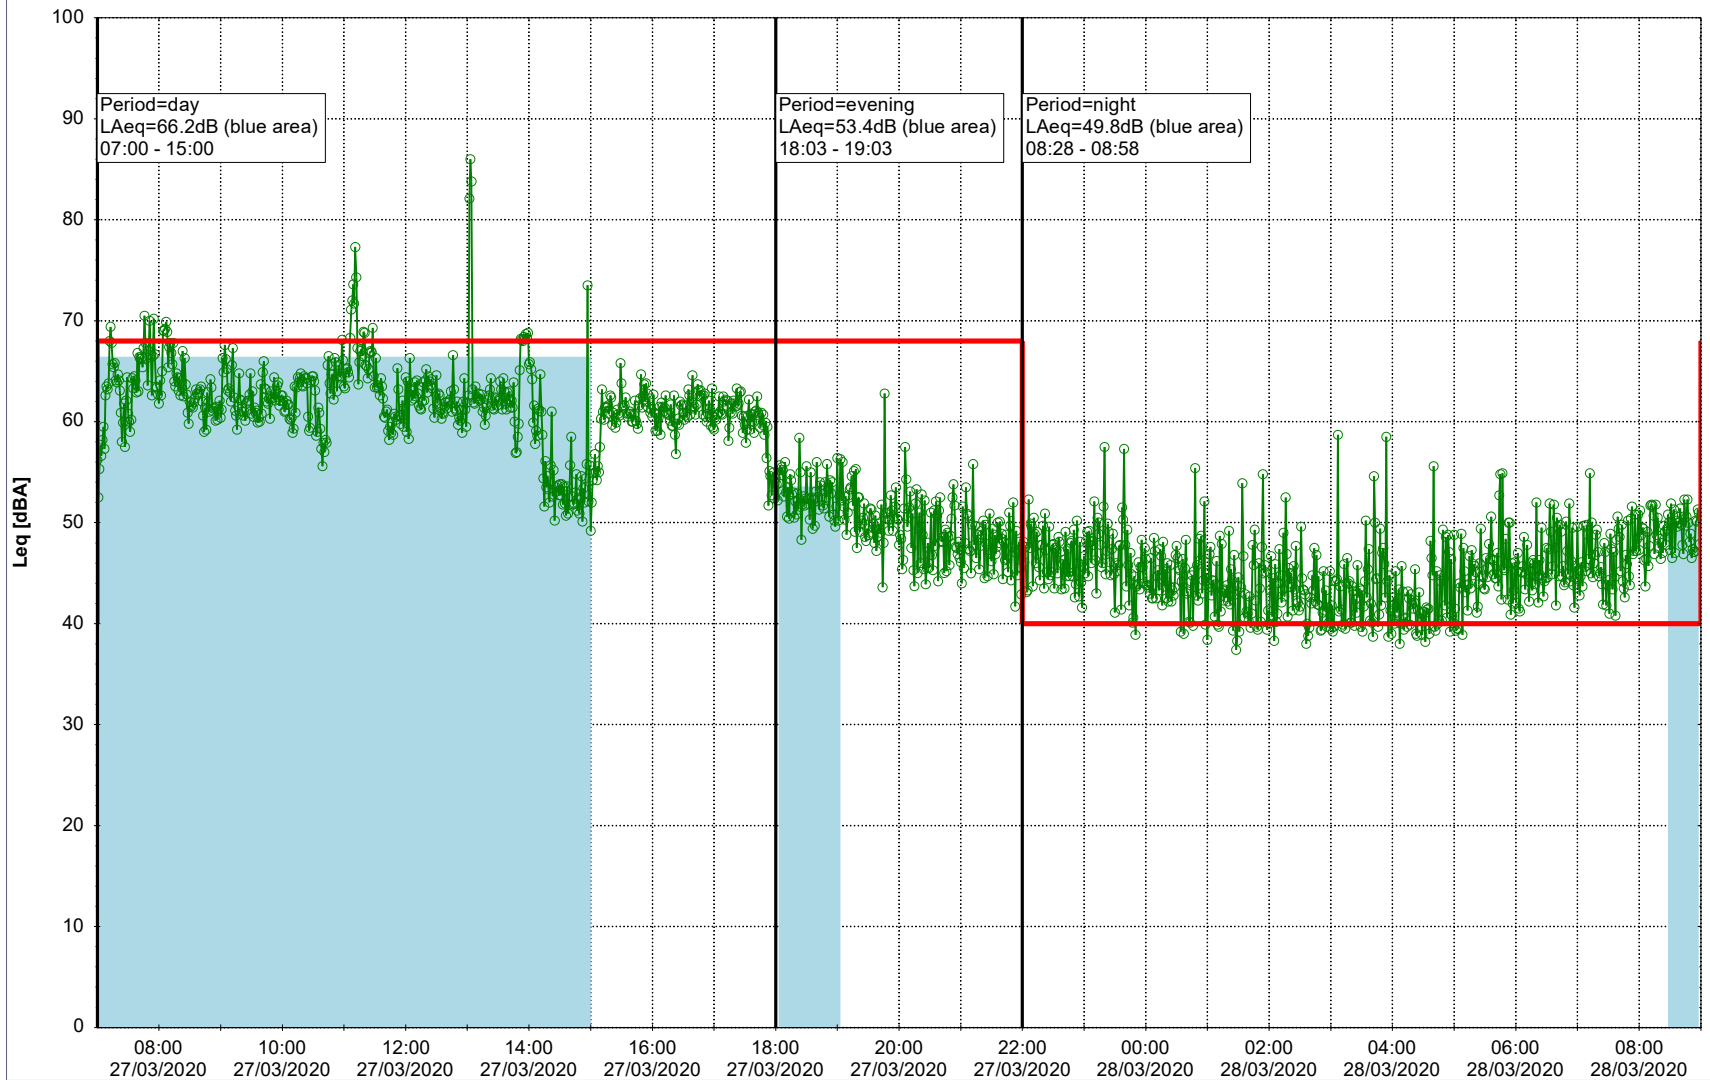

...

Noise Time Related Diagram

26/03/2020
27/03/2020

○ ○ ○ ○ HOL_NS01

Project: Kronos Sydhavnen
Construction: Havneholmen
Location: N-V

Plan View

Remarks

...

Noise Time Related Diagram

27/03/2020
28/03/2020

○ ○ ○ ○ HOL_NS01

Project: Kronos Sydhavnen
Construction: Havneholmen
Location: N-V

Plan View

Remarks

...

Noise Time Related Diagram

28/03/2020
29/03/2020

○ ○ ○ ○ HOL_NS01

Project: Kronos Sydhavnen
Construction: Havneholmen
Location: N-V

29/03/2020
30/03/2020

Plan View

Remarks

...

Noise Time Related Diagram