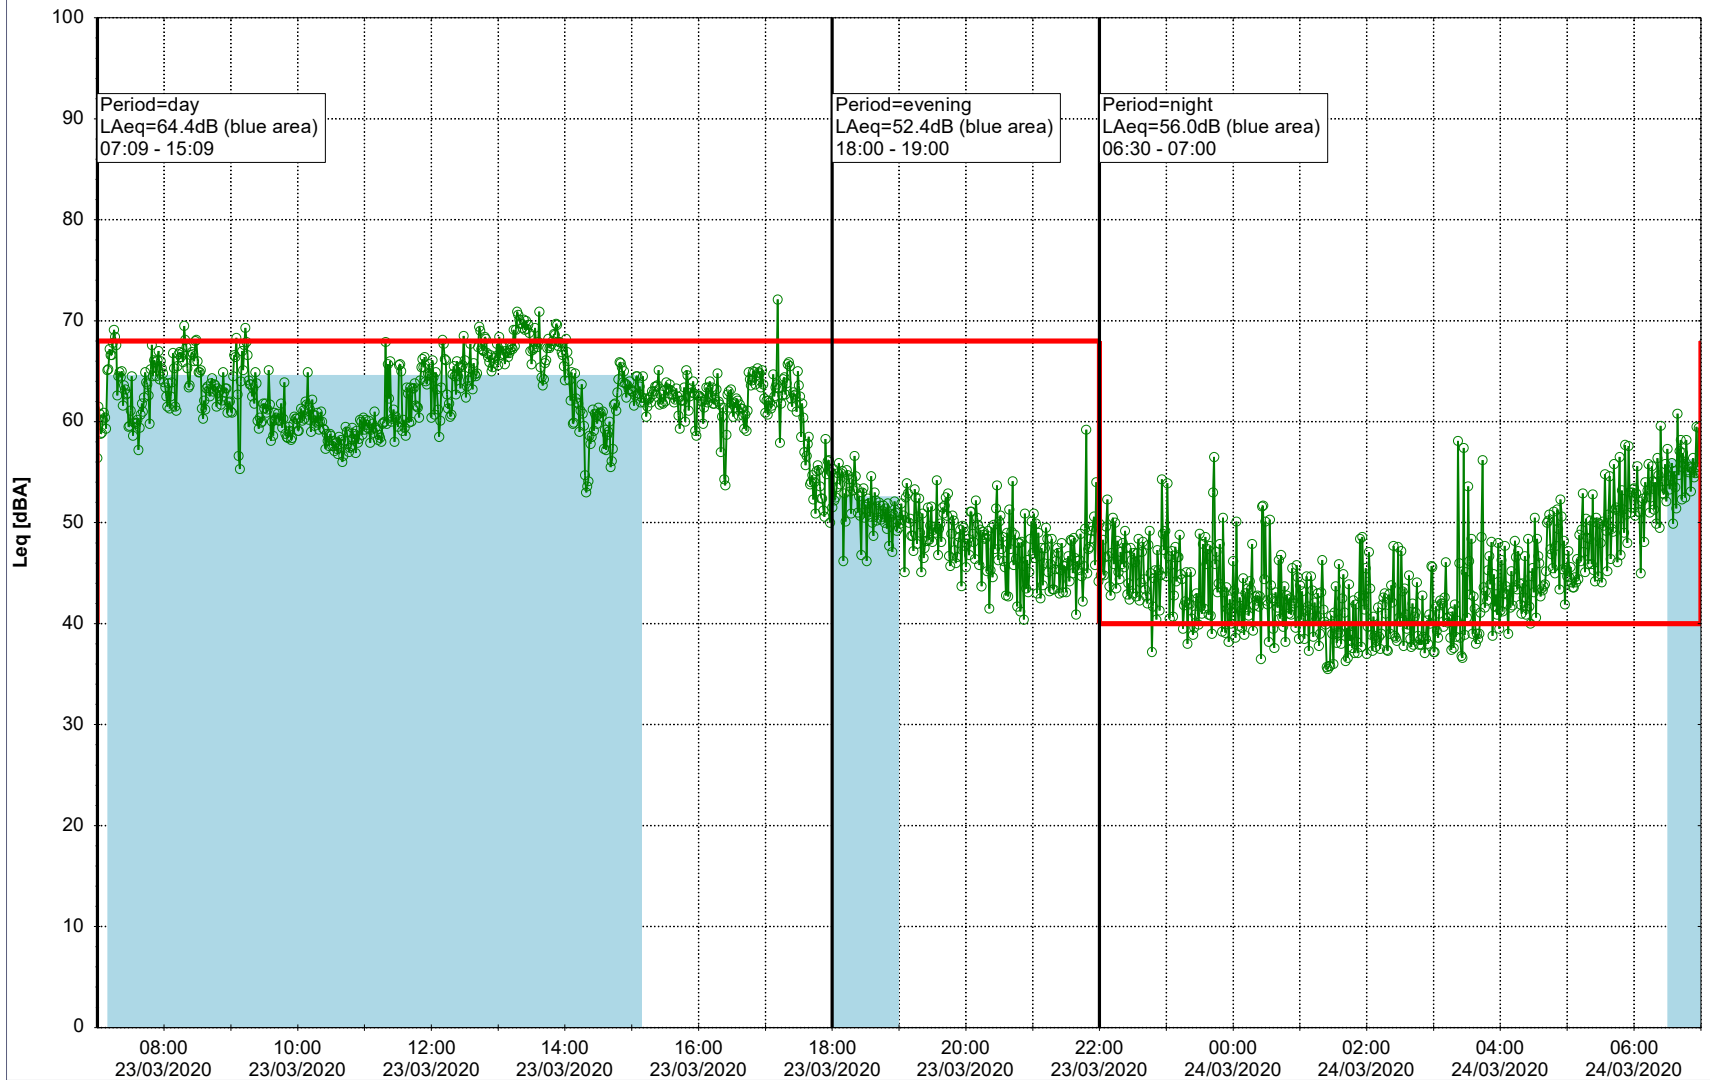

Project: Kronos Sydhavnen
Construction: Havneholmen
Location: N-V

Plan View

Remarks

...

Noise Time Related Diagram

23/03/2020
24/03/2020

○ ○ ○ ○ HOL_NS01

Project: Kronos Sydhavnen
Construction: Havneholmen
Location: N-V

Plan View

Remarks

...

Noise Time Related Diagram

24/03/2020
25/03/2020

○ ○ ○ ○ HOL_NS01

Project: Kronos Sydhavnen
Construction: Havneholmen
Location: N-V

Plan View

Remarks

...

Noise Time Related Diagram

25/03/2020
26/03/2020

○ ○ ○ ○ HOL_NS01

Project: Kronos Sydhavnen
Construction: Havneholmen
Location: N-V

Plan View

Remarks

Noise Time Related Diagram

27/03/2020
28/03/2020

○ ○ ○ ○ HOL_NS01

Project: Kronos Sydhavnen
Construction: Havneholmen
Location: N-V

Plan View

Remarks

...

Noise Time Related Diagram