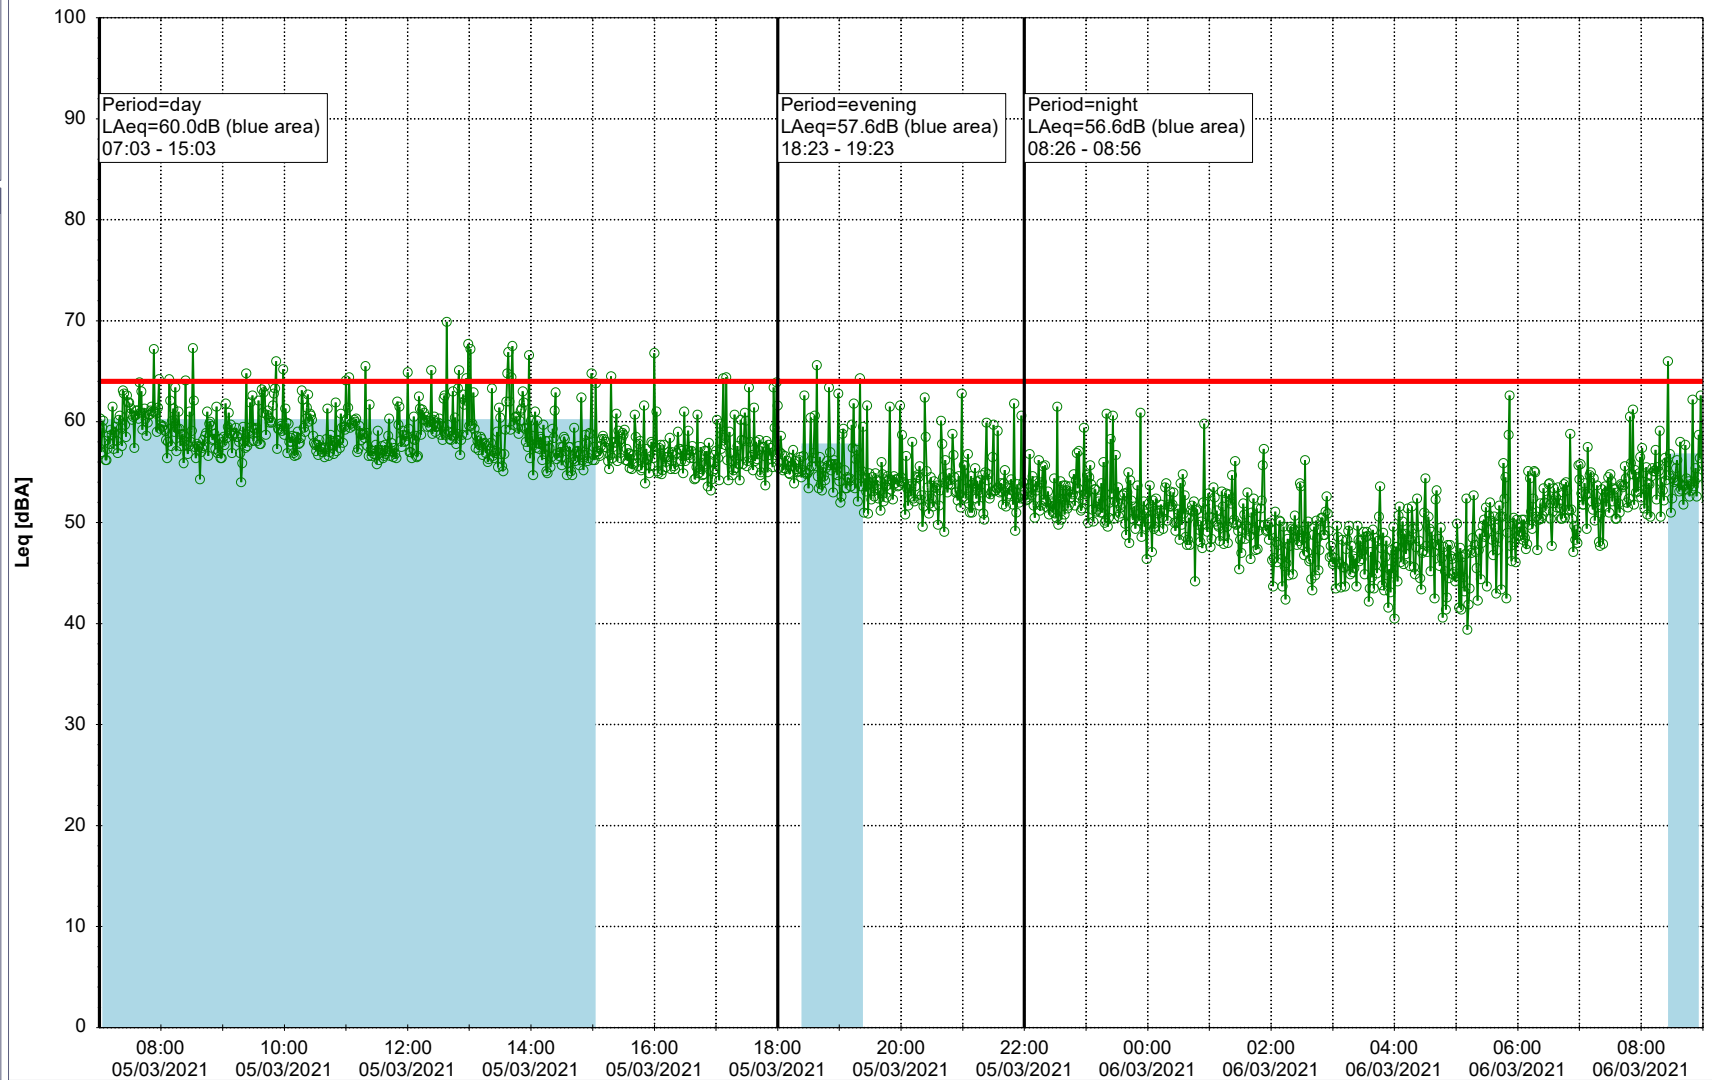

Project: Kronos Sydhavnen
Construction: Gåsebæk
Location: N-V

05/03/2021
06/03/2021

Remarks

...

Noise Time Related Diagram

○○○ GAB_NS01

Project: Kronos Sydhavnen
Construction: Gåsebæk
Location: N-V

06/03/2021
07/03/2021

Remarks

...

Noise Time Related Diagram

○○○ GAB_NS01

Project: Kronos Sydhavnen
Construction: Gåsebæk
Location: N-V

07/03/2021
08/03/2021

Remarks

...

Noise Time Related Diagram

○○○ GAB_NS01