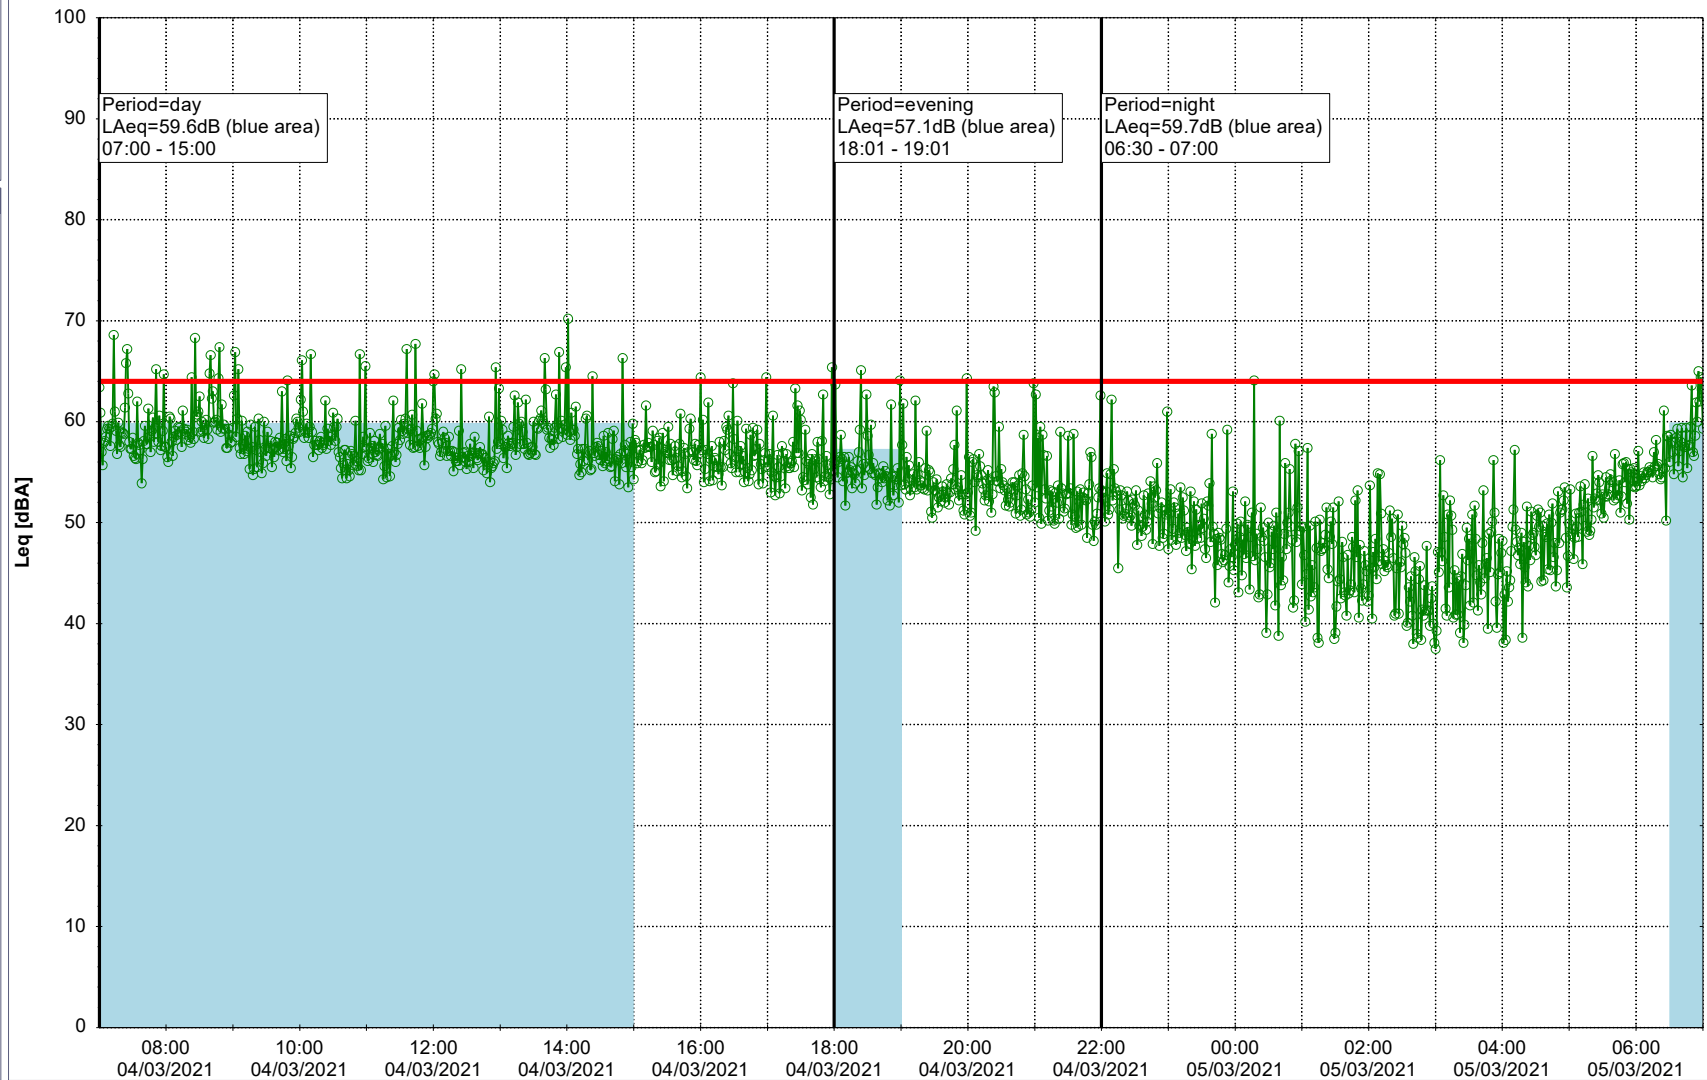

Noise Time Related Diagram

○○○ GAB_NS01

Project: Kronos Sydhavnen
Construction: Gåsebæk
Location: N-V

04/03/2021
05/03/2021

Remarks

...

Noise Time Related Diagram

○○○ GAB_NS01

Project: Kronos Sydhavnen
Construction: Gåsebæk
Location: N-V

05/03/2021
06/03/2021

Remarks

...

Noise Time Related Diagram

○○○ GAB_NS01

Project: Kronos Sydhavnen
Construction: Gåsebæk
Location: N-V

06/03/2021
07/03/2021

Remarks

...

Noise Time Related Diagram

○○○ GAB_NS01

Project: Kronos Sydhavnen
Construction: Gåsebæk
Location: N-V

07/03/2021
08/03/2021

Remarks

...