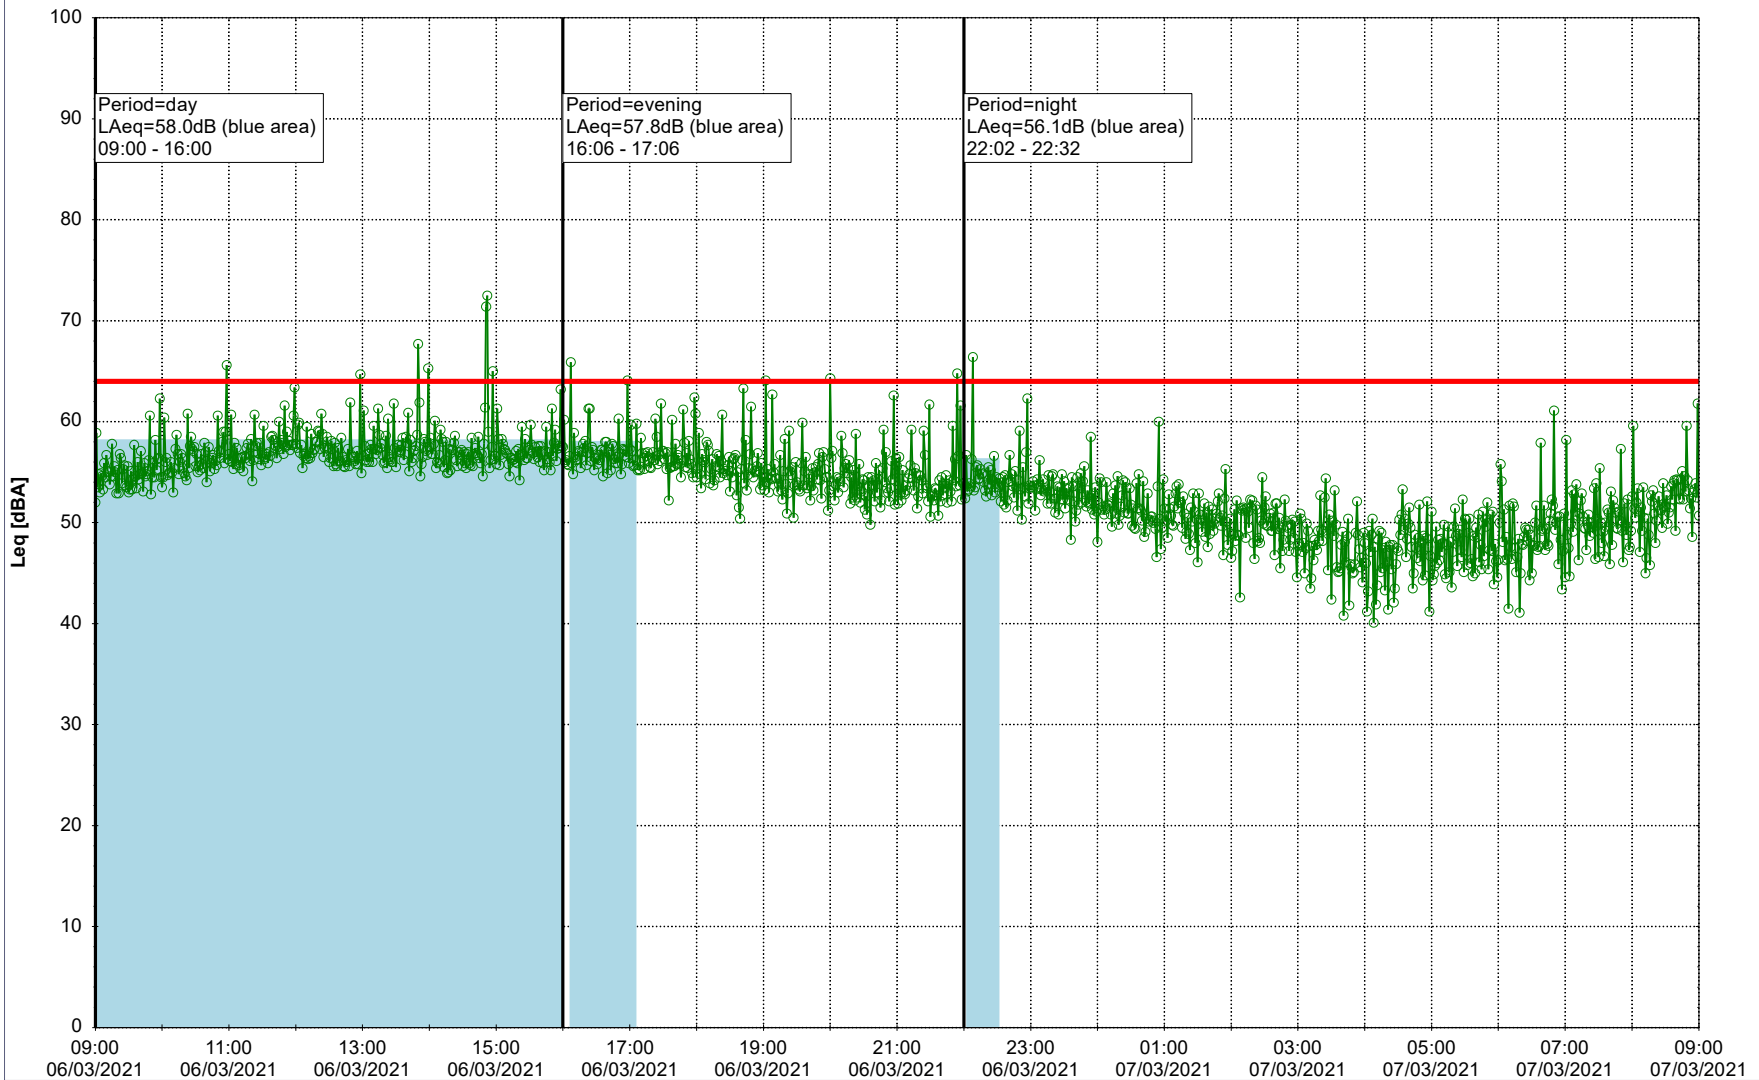

Project: Kronos Sydhavnen
Construction: Gåsebæk
Location: N-V

05/03/2021
06/03/2021

Remarks

...

Noise Time Related Diagram

○○○ GAB_NS01

Project: Kronos Sydhavnen
Construction: Gåsebæk
Location: N-V

06/03/2021
07/03/2021

Remarks

...

Noise Time Related Diagram

○○○ GAB_NS01

Project: Kronos Sydhavnen
Construction: Gåsebæk
Location: N-V

07/03/2021
08/03/2021

Remarks

...