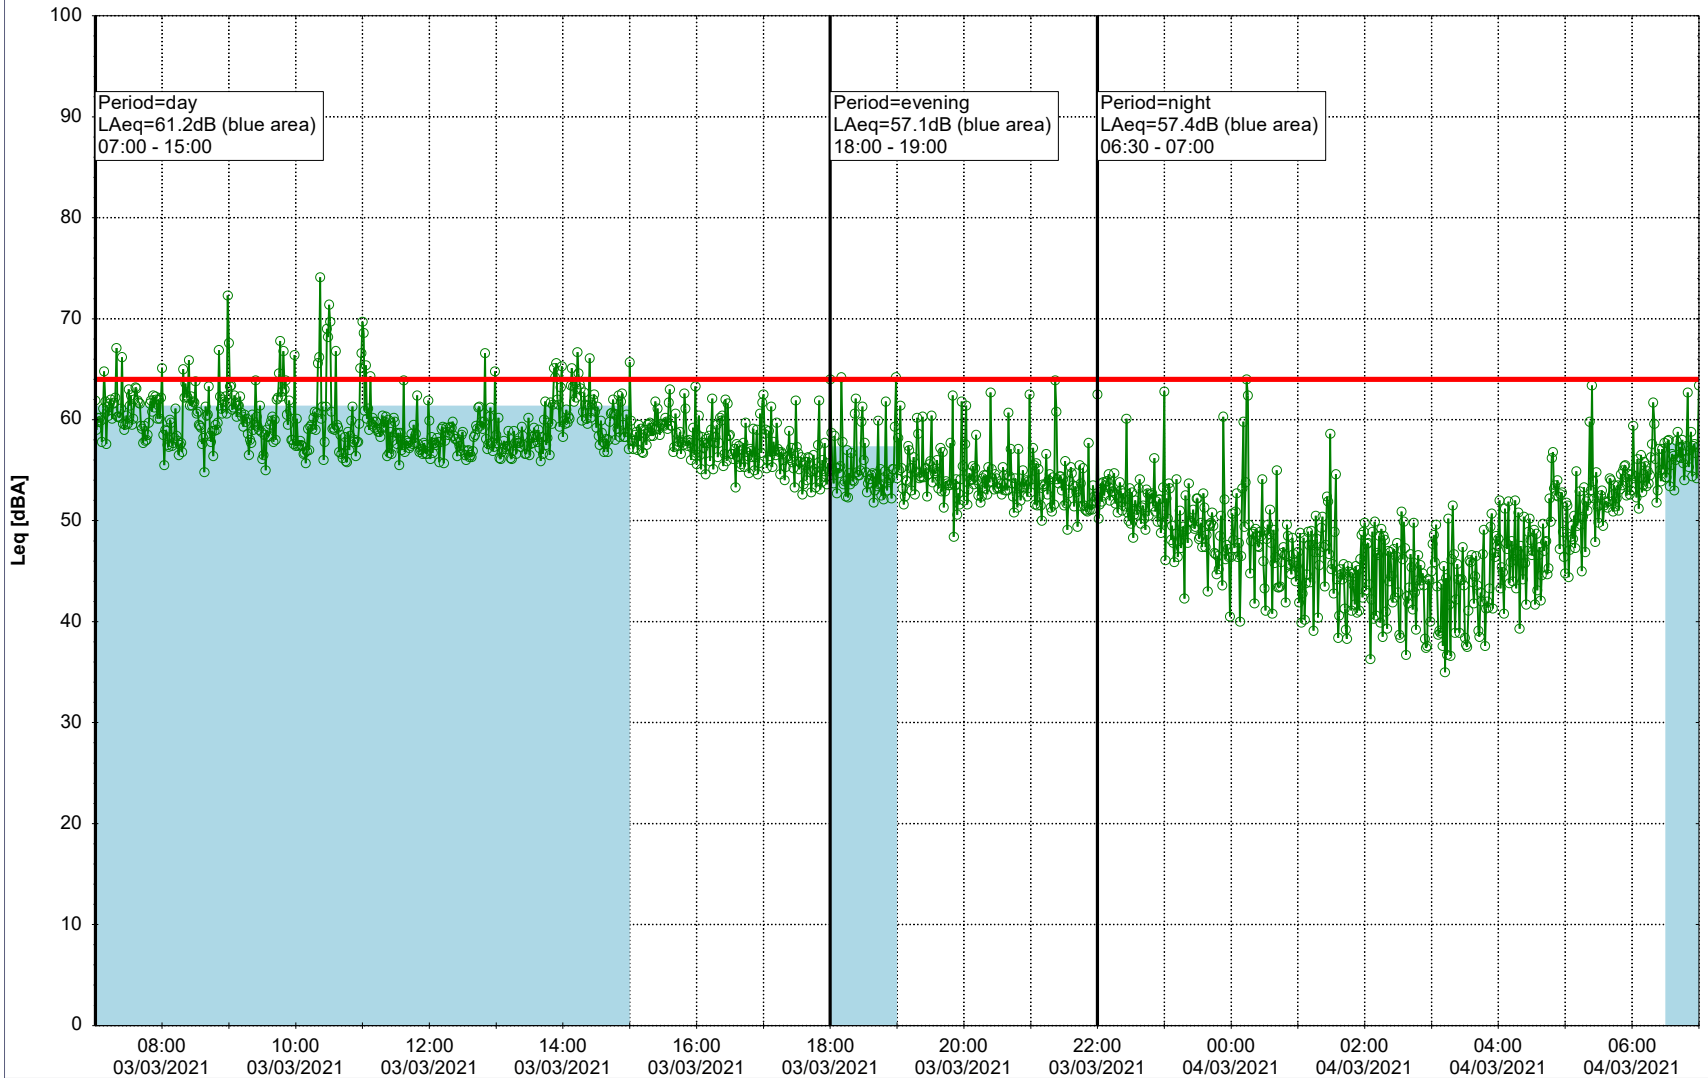

Remarks

...

Noise Time Related Diagram

○○○○ GAB_NS01

Project: Kronos Sydhavnen
Construction: Gåsebæk
Location: N-V

03/03/2021
04/03/2021

Remarks

...

Noise Time Related Diagram

○○○ GAB_NS01

Project: Kronos Sydhavnen
Construction: Gåsebæk
Location: N-V

04/03/2021
05/03/2021

Remarks

...

Noise Time Related Diagram

○○○ GAB_NS01

Project: Kronos Sydhavnen
Construction: Gåsebæk
Location: N-V

05/03/2021
06/03/2021

Remarks

...

Noise Time Related Diagram

○○○ GAB_NS01

Project: Kronos Sydhavnen
Construction: Gåsebæk
Location: N-V

06/03/2021
07/03/2021

Remarks

...

Noise Time Related Diagram

○○○ GAB_NS01

Project: Kronos Sydhavnen
Construction: Gåsebæk
Location: N-V

07/03/2021
08/03/2021

Remarks

...