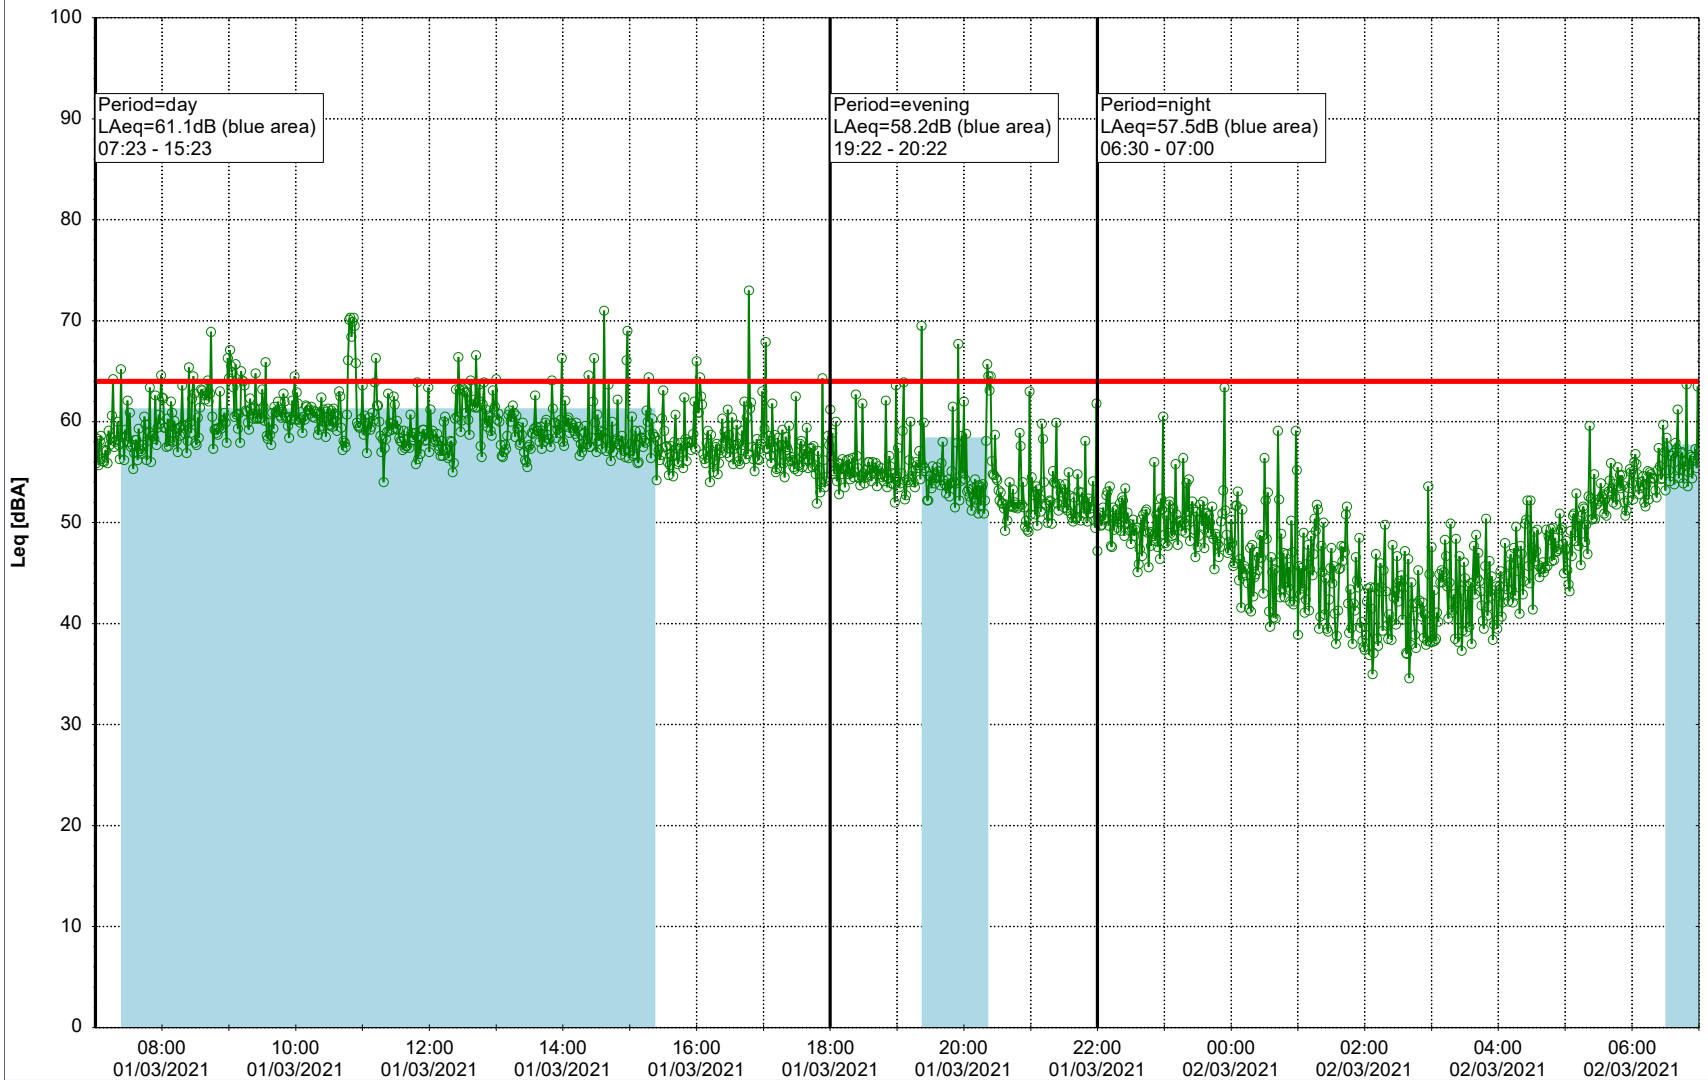

Project: Kronos Sydhavnen
Construction: Gåsebæk
Location: N-V

01/03/2021
02/03/2021

Remarks

...

Noise Time Related Diagram

○○○○ GAB_NS01

Project: Kronos Sydhavnen
Construction: Gåsebæk
Location: N-V

02/03/2021
03/03/2021

Remarks

...

Noise Time Related Diagram

○○○○ GAB_NS01

Project: Kronos Sydhavnen
Construction: Gåsebæk
Location: N-V

03/03/2021
04/03/2021

Remarks

...

Noise Time Related Diagram

○○○ GAB_NS01

Project: Kronos Sydhavnen
Construction: Gåsebæk
Location: N-V

04/03/2021
05/03/2021

Remarks

...

Noise Time Related Diagram

○○○ GAB_NS01

Project: Kronos Sydhavnen
Construction: Gåsebæk
Location: N-V

05/03/2021
06/03/2021

Remarks

...

Noise Time Related Diagram

○○○ GAB_NS01

Project: Kronos Sydhavnen
Construction: Gåsebæk
Location: N-V

06/03/2021
07/03/2021