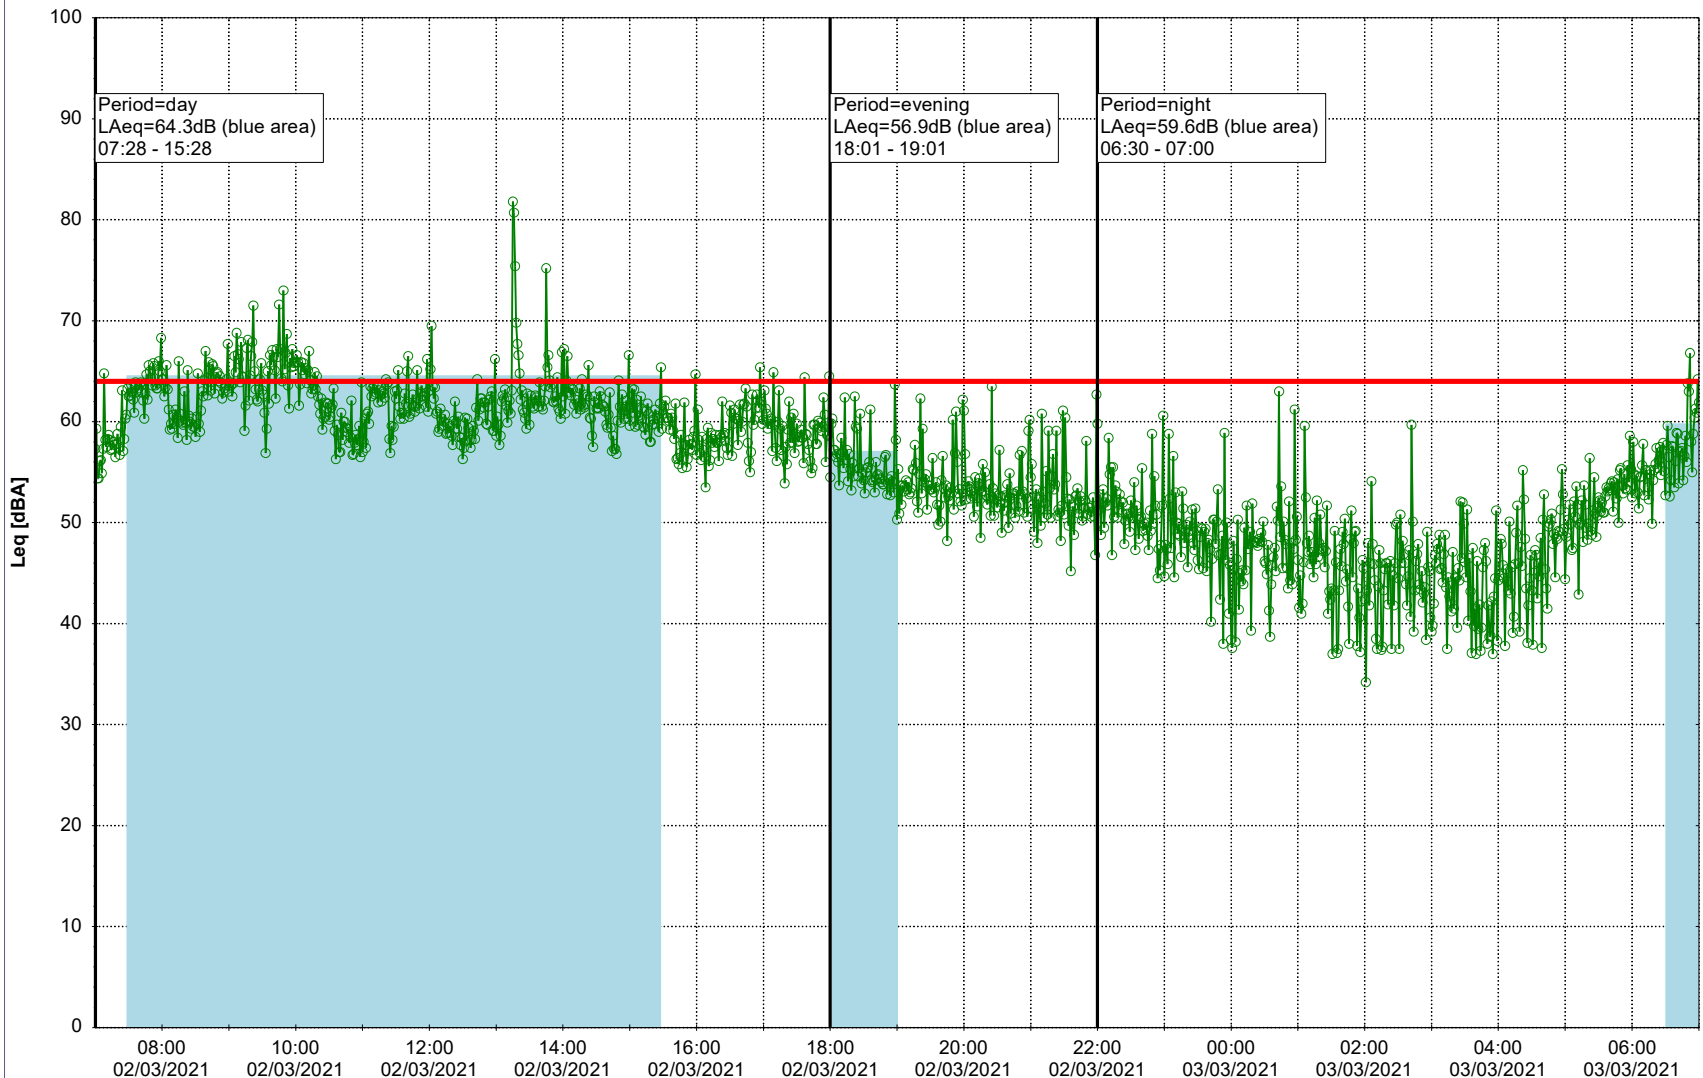

Project: Kronos Sydhavnen
Construction: Gåsebæk
Location: N-V

01/03/2021
02/03/2021

Remarks

...

Noise Time Related Diagram

○○○○ GAB_NS01

Project: Kronos Sydhavnen
Construction: Gåsebæk
Location: N-V

02/03/2021
03/03/2021

Remarks

...

Noise Time Related Diagram

○○○○ GAB_NS01

Project: Kronos Sydhavnen
Construction: Gåsebæk
Location: N-V

03/03/2021
04/03/2021

Remarks

...

Noise Time Related Diagram

○○○ GAB_NS01

Project: Kronos Sydhavnen
Construction: Gåsebæk
Location: N-V

04/03/2021
05/03/2021

Remarks

...

Noise Time Related Diagram

○○○ GAB_NS01

Project: Kronos Sydhavnen
Construction: Gåsebæk
Location: N-V

05/03/2021
06/03/2021

Remarks

...

Noise Time Related Diagram

○○○ GAB_NS01

Project: Kronos Sydhavnen
Construction: Gåsebæk
Location: N-V

06/03/2021
07/03/2021