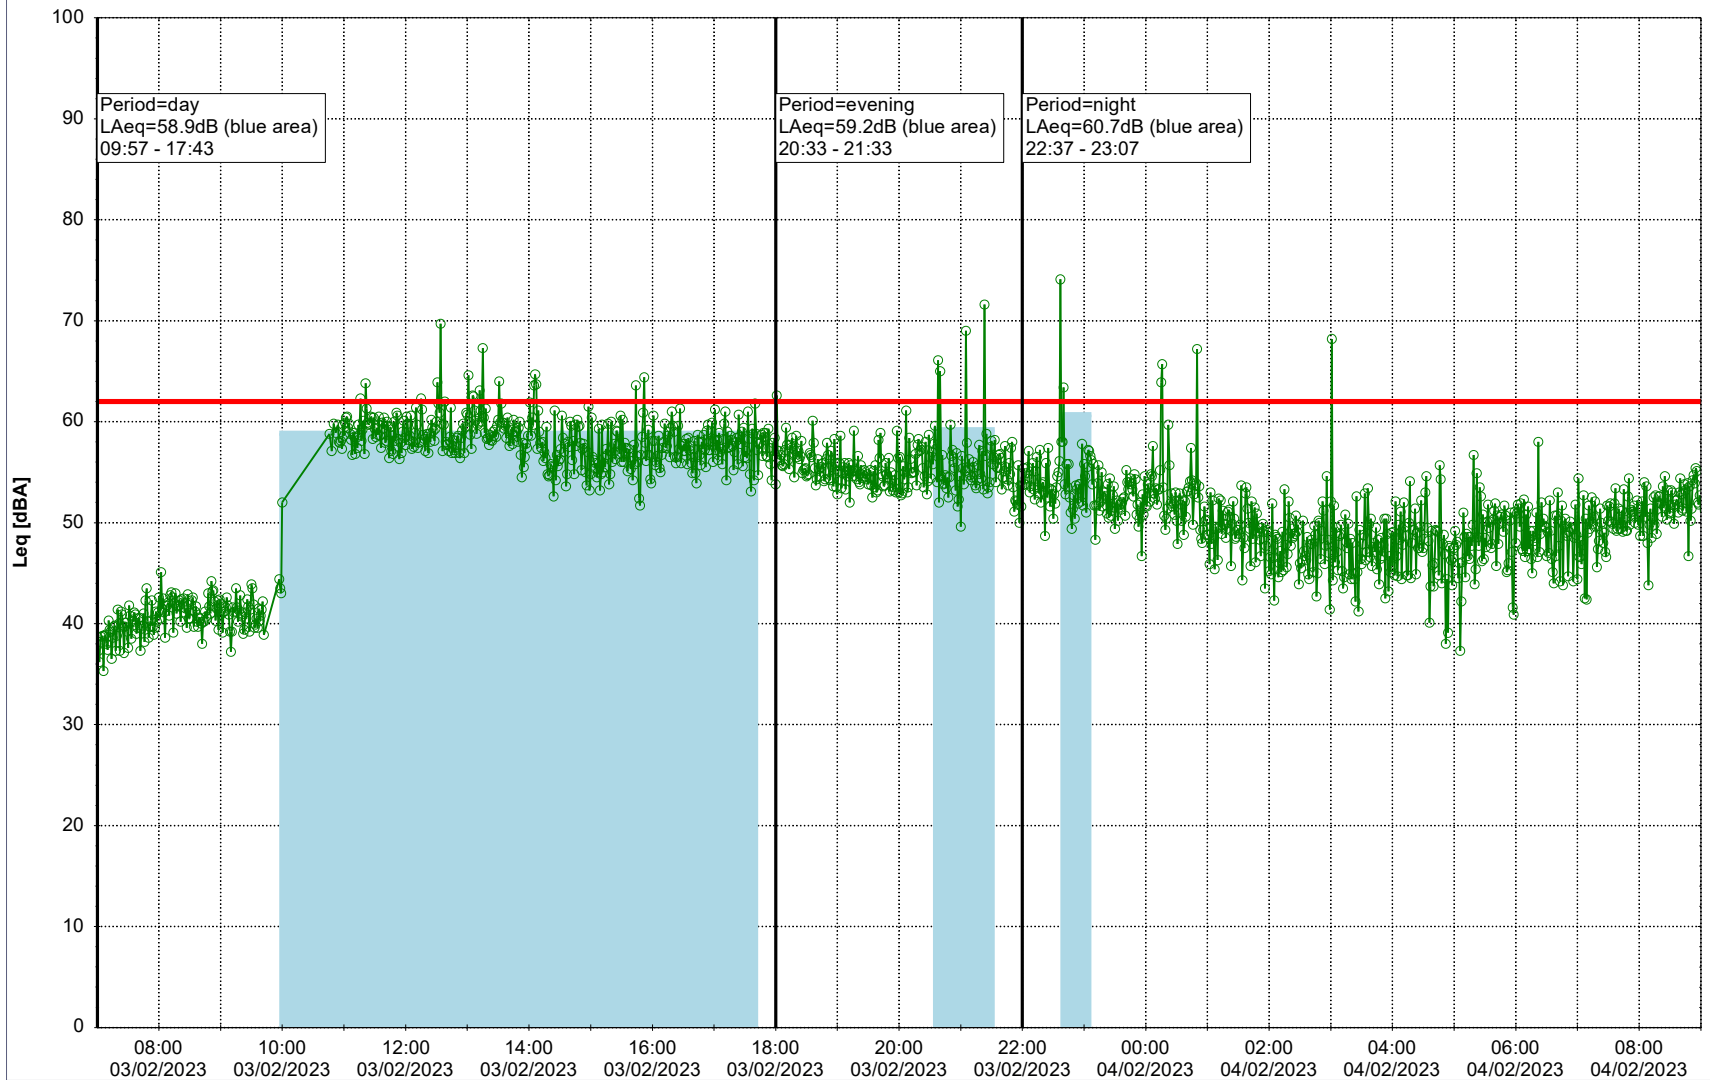

...

Noise Time Related Diagram

○○○○ GAB_NS01

Project: Kronos Sydhavnen
Construction: Gåsebæk
Location: N-V

Plan View

Remarks

...

Noise Time Related Diagram

03/02/2023
04/02/2023

○○○ GAB_NS01

Project: Kronos Sydhavnen
Construction: Gåsebæk
Location: N-V

Plan View

Remarks

...

Noise Time Related Diagram

04/02/2023
05/02/2023

○○○ GAB_NS01

Project: Kronos Sydhavnen
Construction: Gåsebæk
Location: N-V

05/02/2023
06/02/2023

Noise Time Related Diagram

○○○ GAB_NS01

Remarks

...