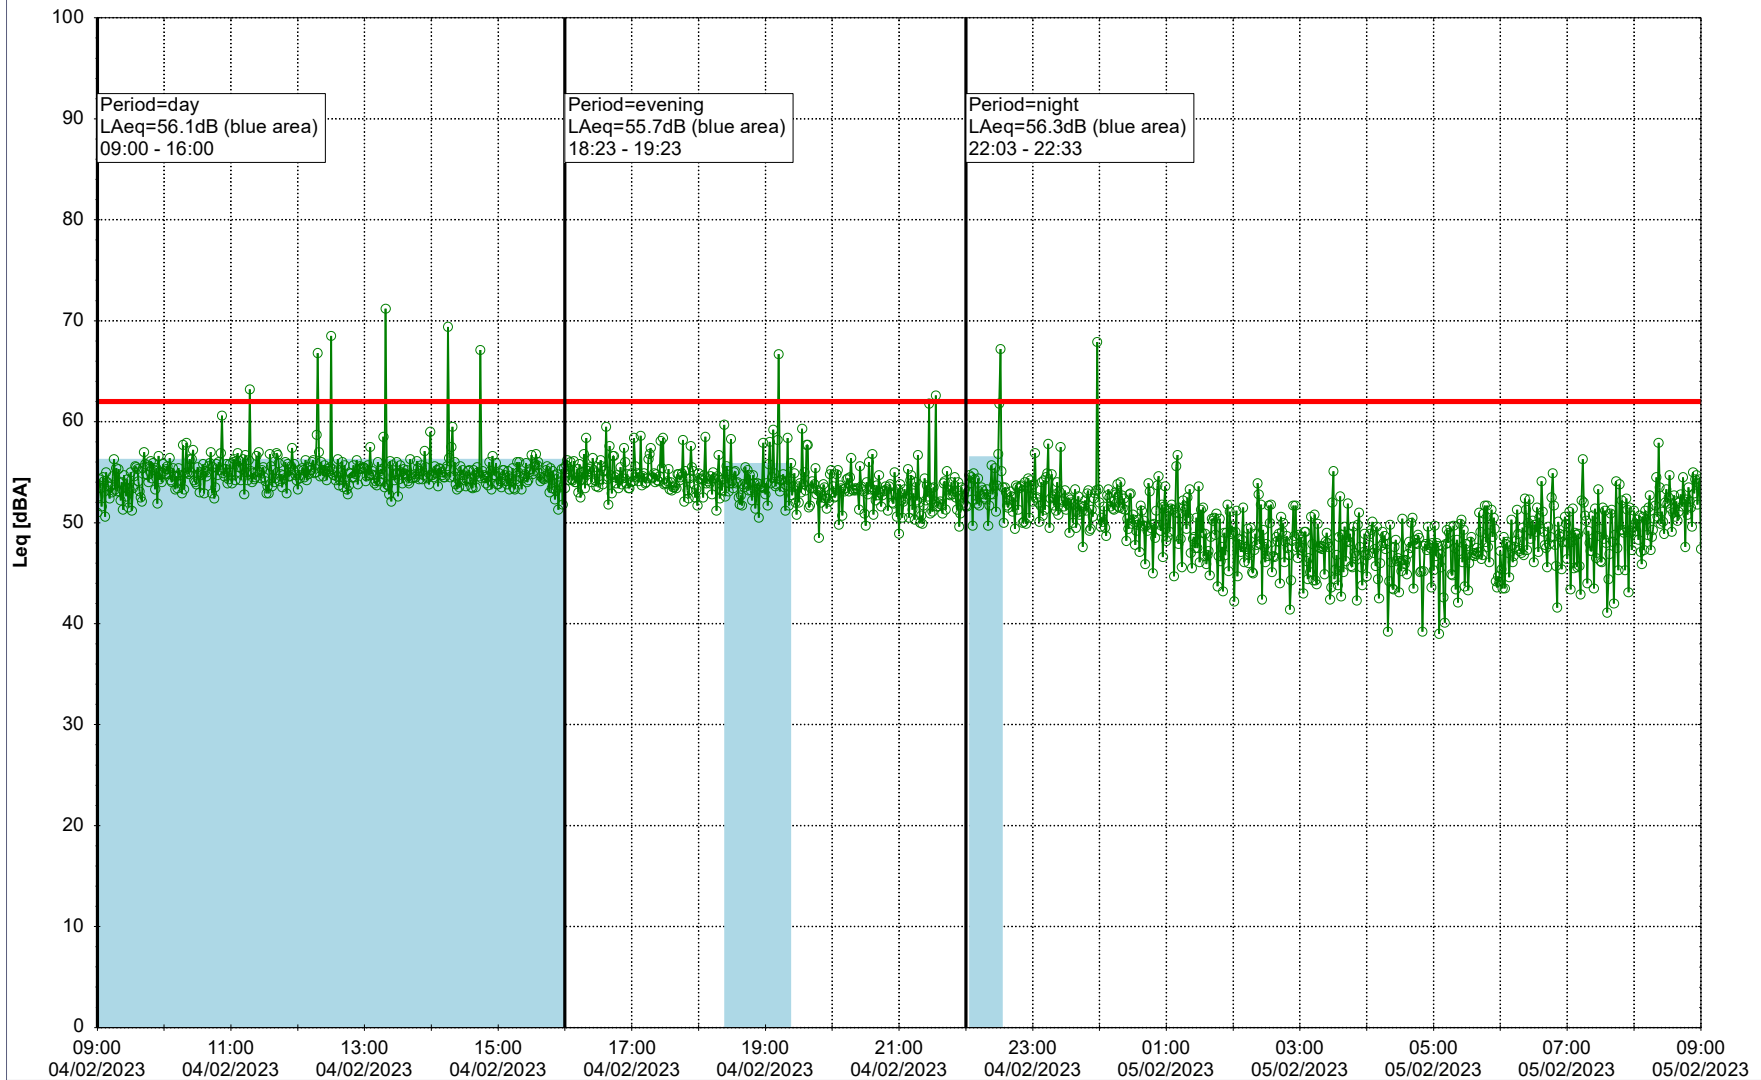

...

Noise Time Related Diagram

○○○○ GAB_NS01

Project: Kronos Sydhavnen
Construction: Gåsebæk
Location: N-V

Plan View

Remarks

...

Noise Time Related Diagram

03/02/2023
04/02/2023

○○○ GAB_NS01

Project: Kronos Sydhavnen
Construction: Gåsebæk
Location: N-V

Plan View

Remarks

...

Noise Time Related Diagram

04/02/2023
05/02/2023

○○○ GAB_NS01

Project: Kronos Sydhavnen
Construction: Gåsebæk
Location: N-V

05/02/2023
06/02/2023

Noise Time Related Diagram

○○○ GAB_NS01

Remarks

...