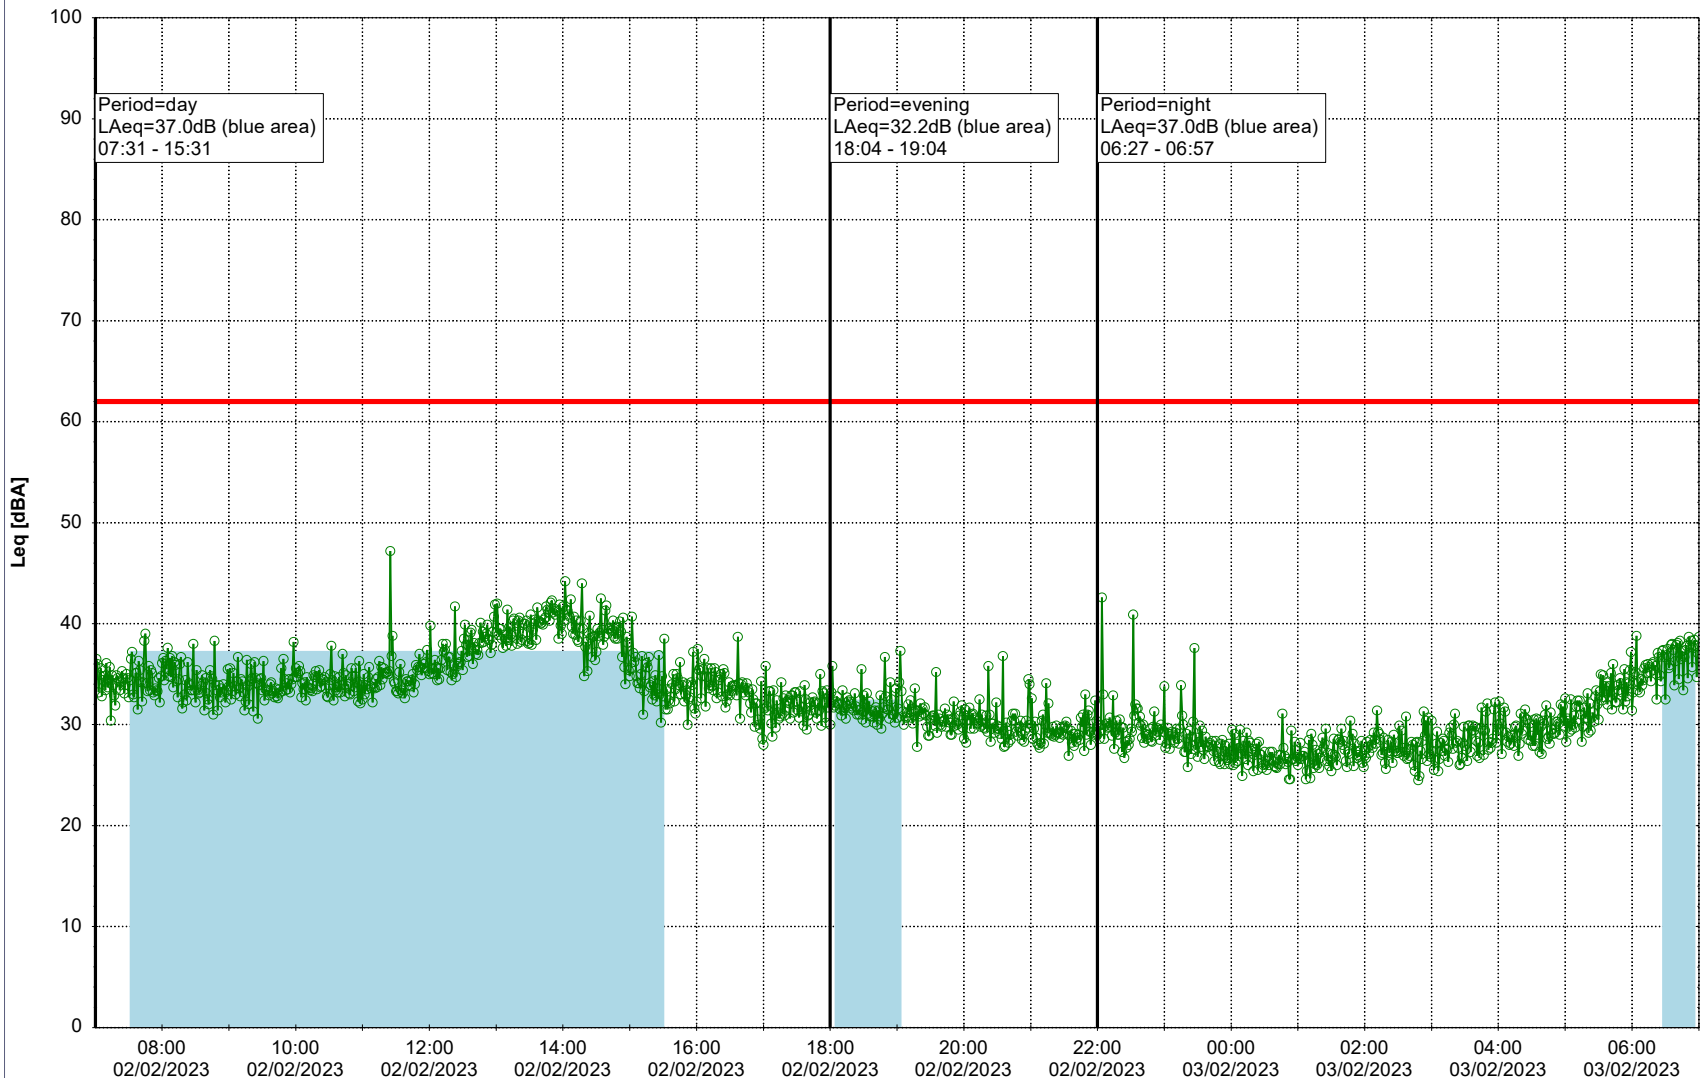

Plan View

Remarks

...

Noise Time Related Diagram

○○○ GAB_NS01

Project: Kronos Sydhavnen
Construction: Gåsebæk
Location: N-V

02/02/2023
03/02/2023

Remarks

...

Noise Time Related Diagram

○○○○ GAB_NS01

Project: Kronos Sydhavnen
Construction: Gåsebæk
Location: N-V

Plan View

Remarks

...

Noise Time Related Diagram

03/02/2023
04/02/2023

○○○ GAB_NS01

Project: Kronos Sydhavnen
Construction: Gåsebæk
Location: N-V

Plan View

Remarks

...

Noise Time Related Diagram

04/02/2023
05/02/2023

○○○ GAB_NS01

Project: Kronos Sydhavnen
Construction: Gåsebæk
Location: N-V

05/02/2023
06/02/2023

Noise Time Related Diagram

○○○ GAB_NS01

Remarks

...