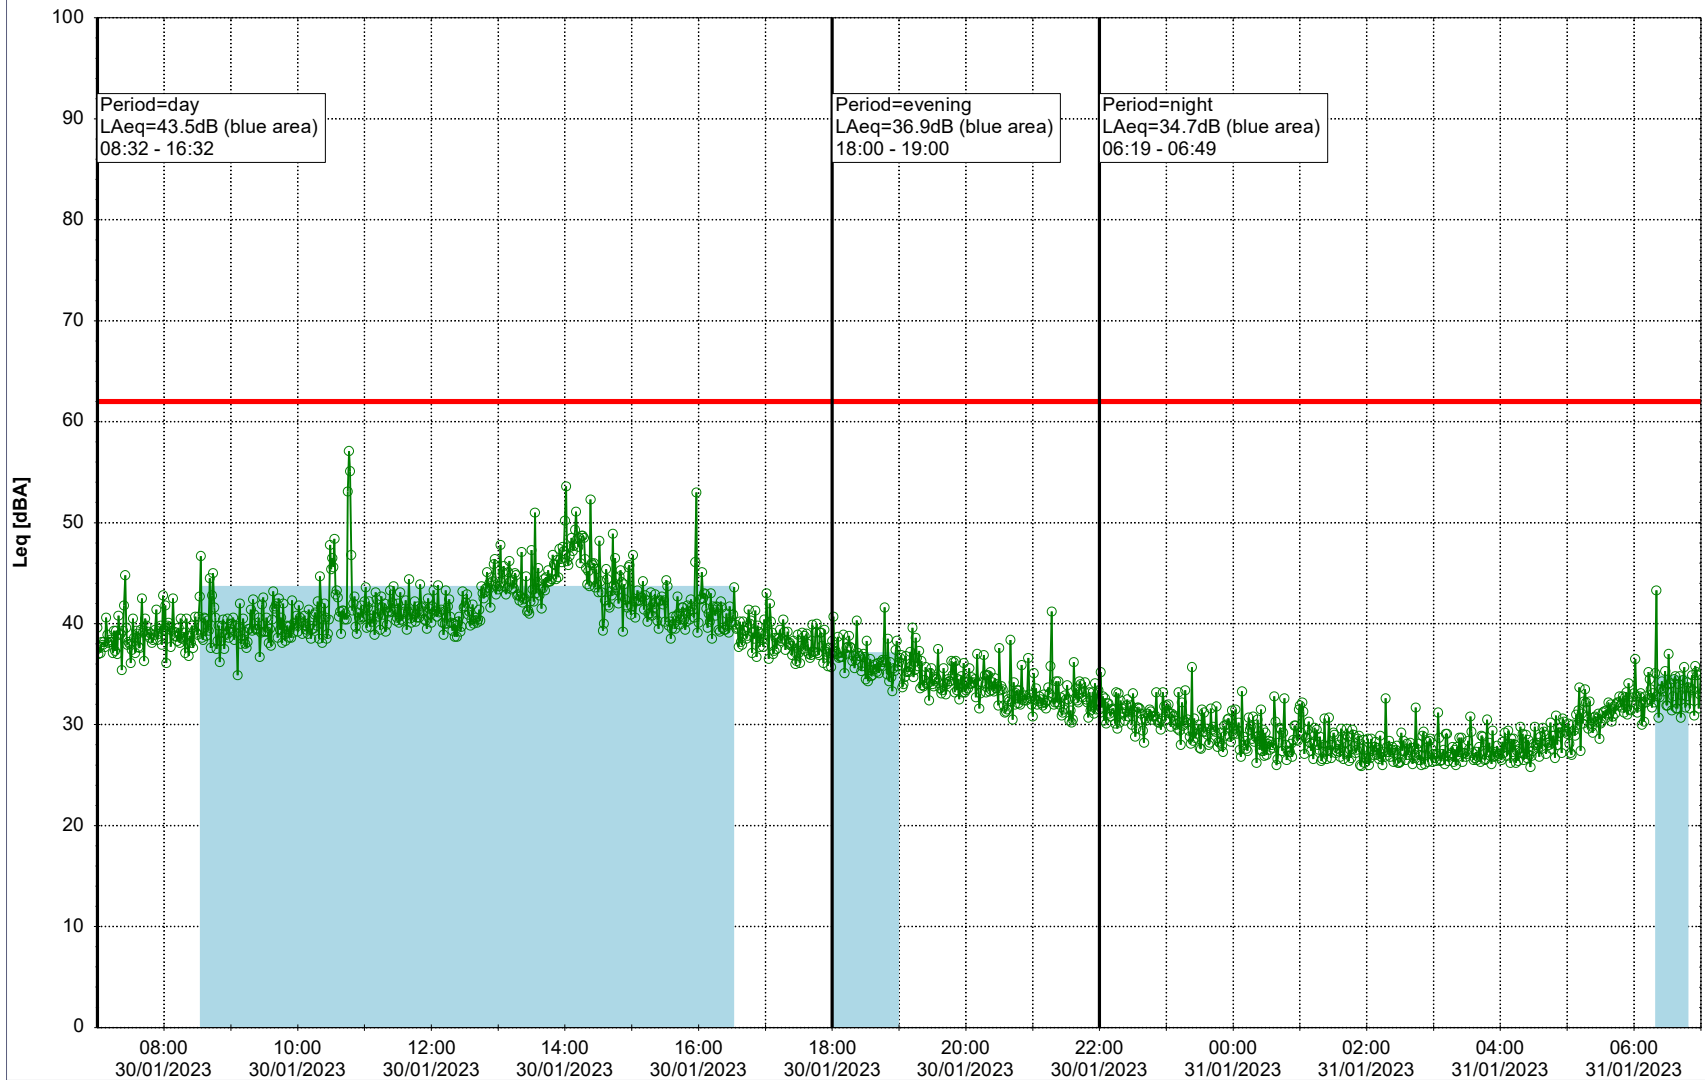

Project: Kronos Sydhavnen
Construction: Gåsebæk
Location: N-V

Plan View

Remarks

...

Noise Time Related Diagram

30/01/2023
31/01/2023

○○○ GAB_NS01

Project: Kronos Sydhavnen
Construction: Gåsebæk
Location: N-V

31/01/2023
01/02/2023

Plan View

Remarks

...

Noise Time Related Diagram

○○○ GAB_NS01

Project: Kronos Sydhavnen
Construction: Gåsebæk
Location: N-V

01/02/2023
02/02/2023

Plan View

Remarks

...

Noise Time Related Diagram

○○○ GAB_NS01

Project: Kronos Sydhavnen
Construction: Gåsebæk
Location: N-V

02/02/2023
03/02/2023

Remarks

...

Noise Time Related Diagram

○○○○ GAB_NS01

Project: Kronos Sydhavnen
Construction: Gåsebæk
Location: N-V

Plan View

Remarks

...

Noise Time Related Diagram