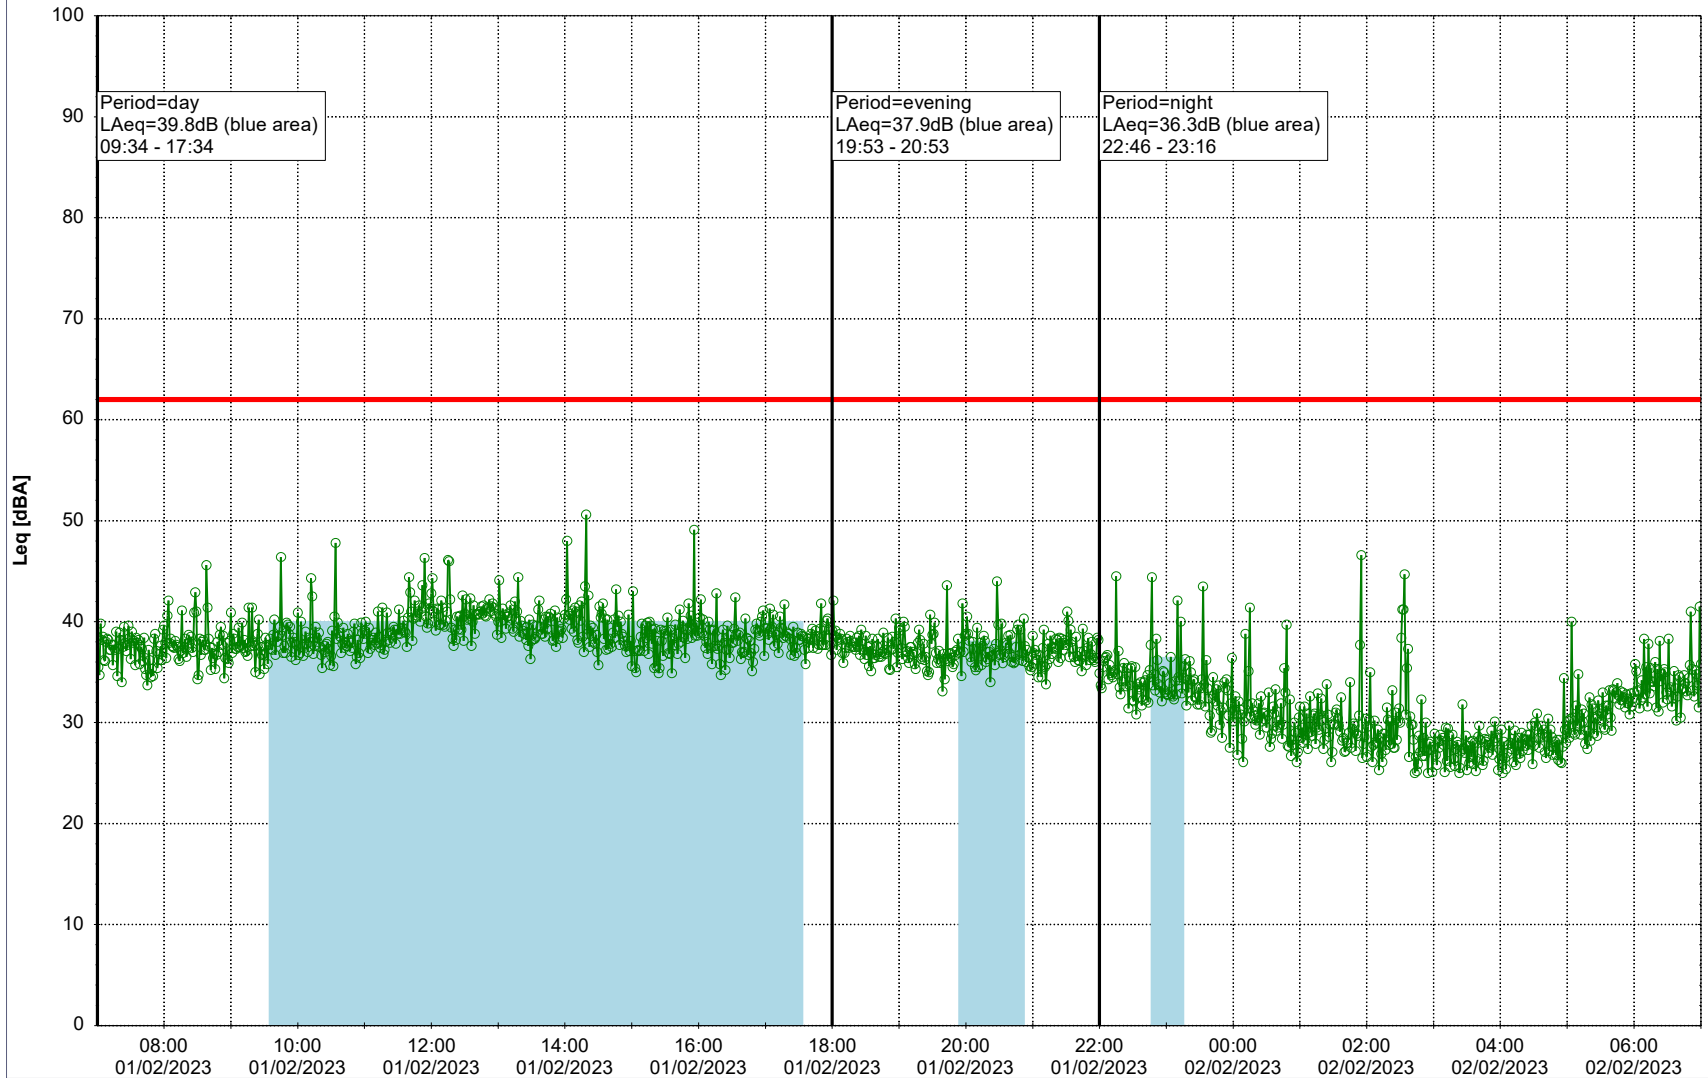

Plan View

Remarks

...

Noise Time Related Diagram

○○○ GAB_NS01

Project: Kronos Sydhavnen
Construction: Gåsebæk
Location: N-V

02/02/2023
03/02/2023

Remarks

...

Noise Time Related Diagram

○○○○ GAB_NS01

Project: Kronos Sydhavnen
Construction: Gåsebæk
Location: N-V

Plan View

Remarks

...

Noise Time Related Diagram

03/02/2023
04/02/2023

○○○ GAB_NS01

Project: Kronos Sydhavnen
Construction: Gåsebæk
Location: N-V

Plan View

Remarks

...

Noise Time Related Diagram

04/02/2023
05/02/2023

○○○ GAB_NS01

Project: Kronos Sydhavnen
Construction: Gåsebæk
Location: N-V

05/02/2023
06/02/2023

Noise Time Related Diagram

○○○ GAB_NS01

Remarks

...