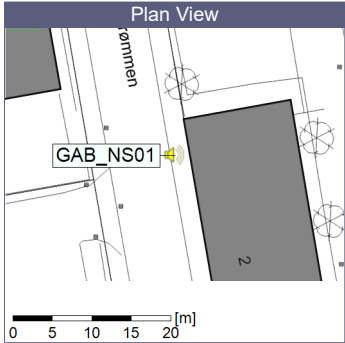

Plan View

Remarks

...

Noise Time Related Diagram

○○○ GAB_NS01

Project: Kronos Sydhavnen
Construction: Gåsebæk
Location: N-V

02/02/2023
03/02/2023

Remarks