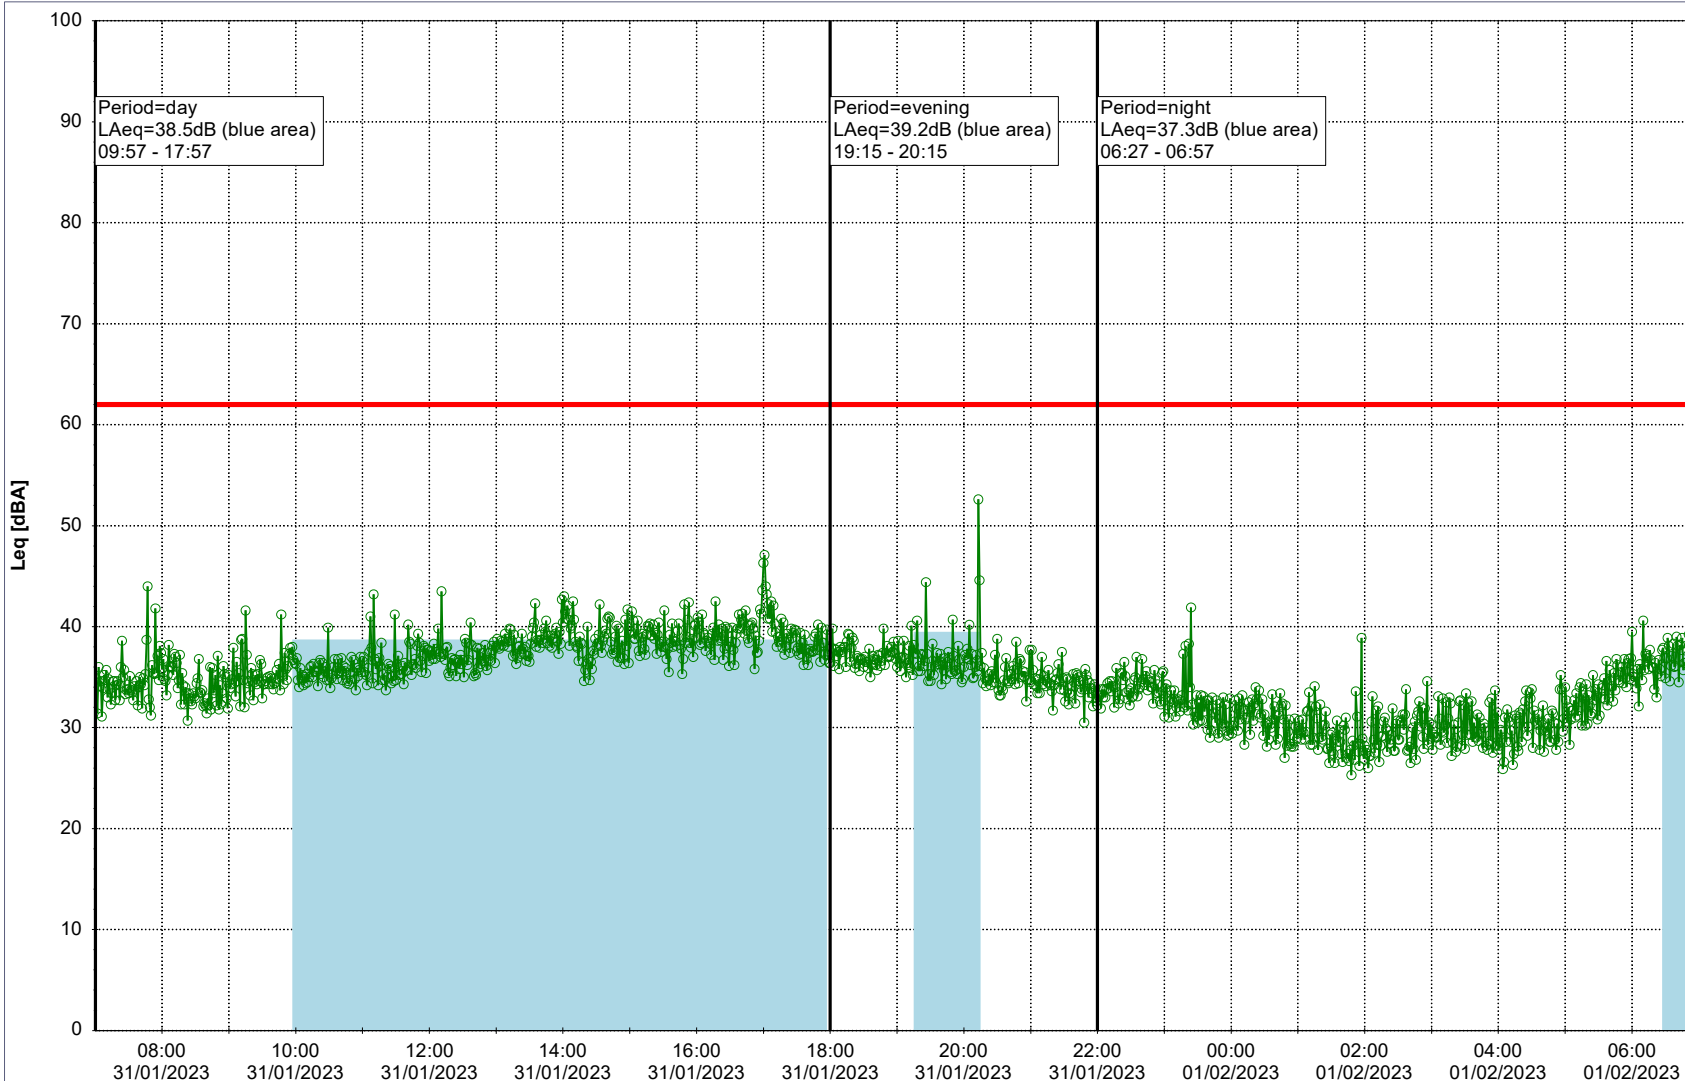

31/01/2023
01/02/2023

Plan View

Remarks

...

Noise Time Related Diagram

○○○ GAB_NS01

Project: Kronos Sydhavnen
Construction: Gåsebæk
Location: N-V

01/02/2023
02/02/2023

Plan View

Remarks

...

Noise Time Related Diagram

○○○ GAB_NS01

Project: Kronos Sydhavnen
Construction: Gåsebæk
Location: N-V

02/02/2023
03/02/2023

Remarks

...

Noise Time Related Diagram

○○○○ GAB_NS01

Project: Kronos Sydhavnen
Construction: Gåsebæk
Location: N-V

Plan View

Remarks

...

Noise Time Related Diagram

03/02/2023
04/02/2023

○○○ GAB_NS01

Project: Kronos Sydhavnen
Construction: Gåsebæk
Location: N-V

Plan View

Remarks

...

Noise Time Related Diagram

04/02/2023
05/02/2023