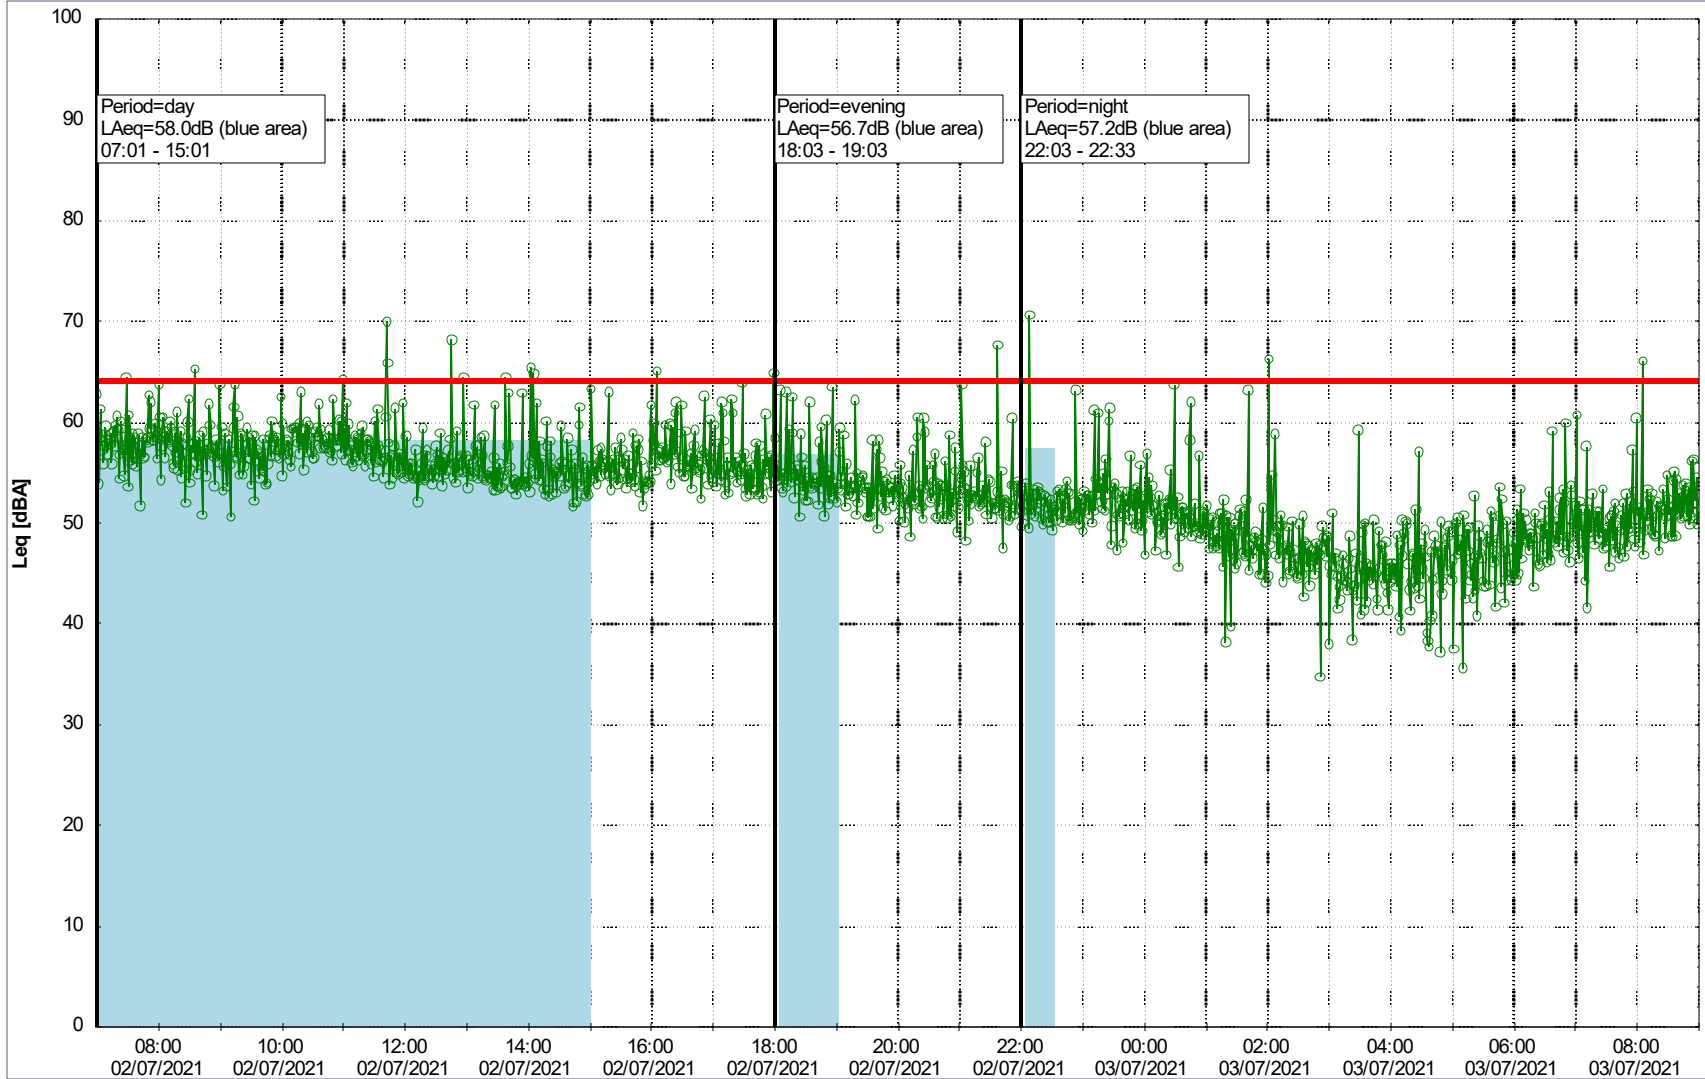

Noise Time Related Diagram

○○○ GAB_NS01

Project: Kronos Sydhavnen
Construction: Gåsebæk
Location: N-V

01/07/2021
02/07/2021

Remarks

...

Noise Time Related Diagram

○○○ GAB_NS01

Project: Kronos Sydhavnen
Construction: Gåsebæk
Location: N-V

Plan View

Noise Time Related Diagram

02/07/2021
03/07/2021

○○○○ GAB_NS01

Remarks

...

Project: Kronos Sydhavnen
Construction: Gåsebæk
Location: N-V

Plan View

0 5 10 15 20 [m]

Remarks

...

Noise Time Related Diagram

03/07/2021
04/07/2021

○○○○ GAB_NS01

Project: Kronos Sydhavnen
Construction: Gåsebæk
Location: N-V

Plan View

0 5 10 15 20 [m]

Remarks

...

Noise Time Related Diagram

04/07/2021
05/07/2021

○○○○ GAB_NS01