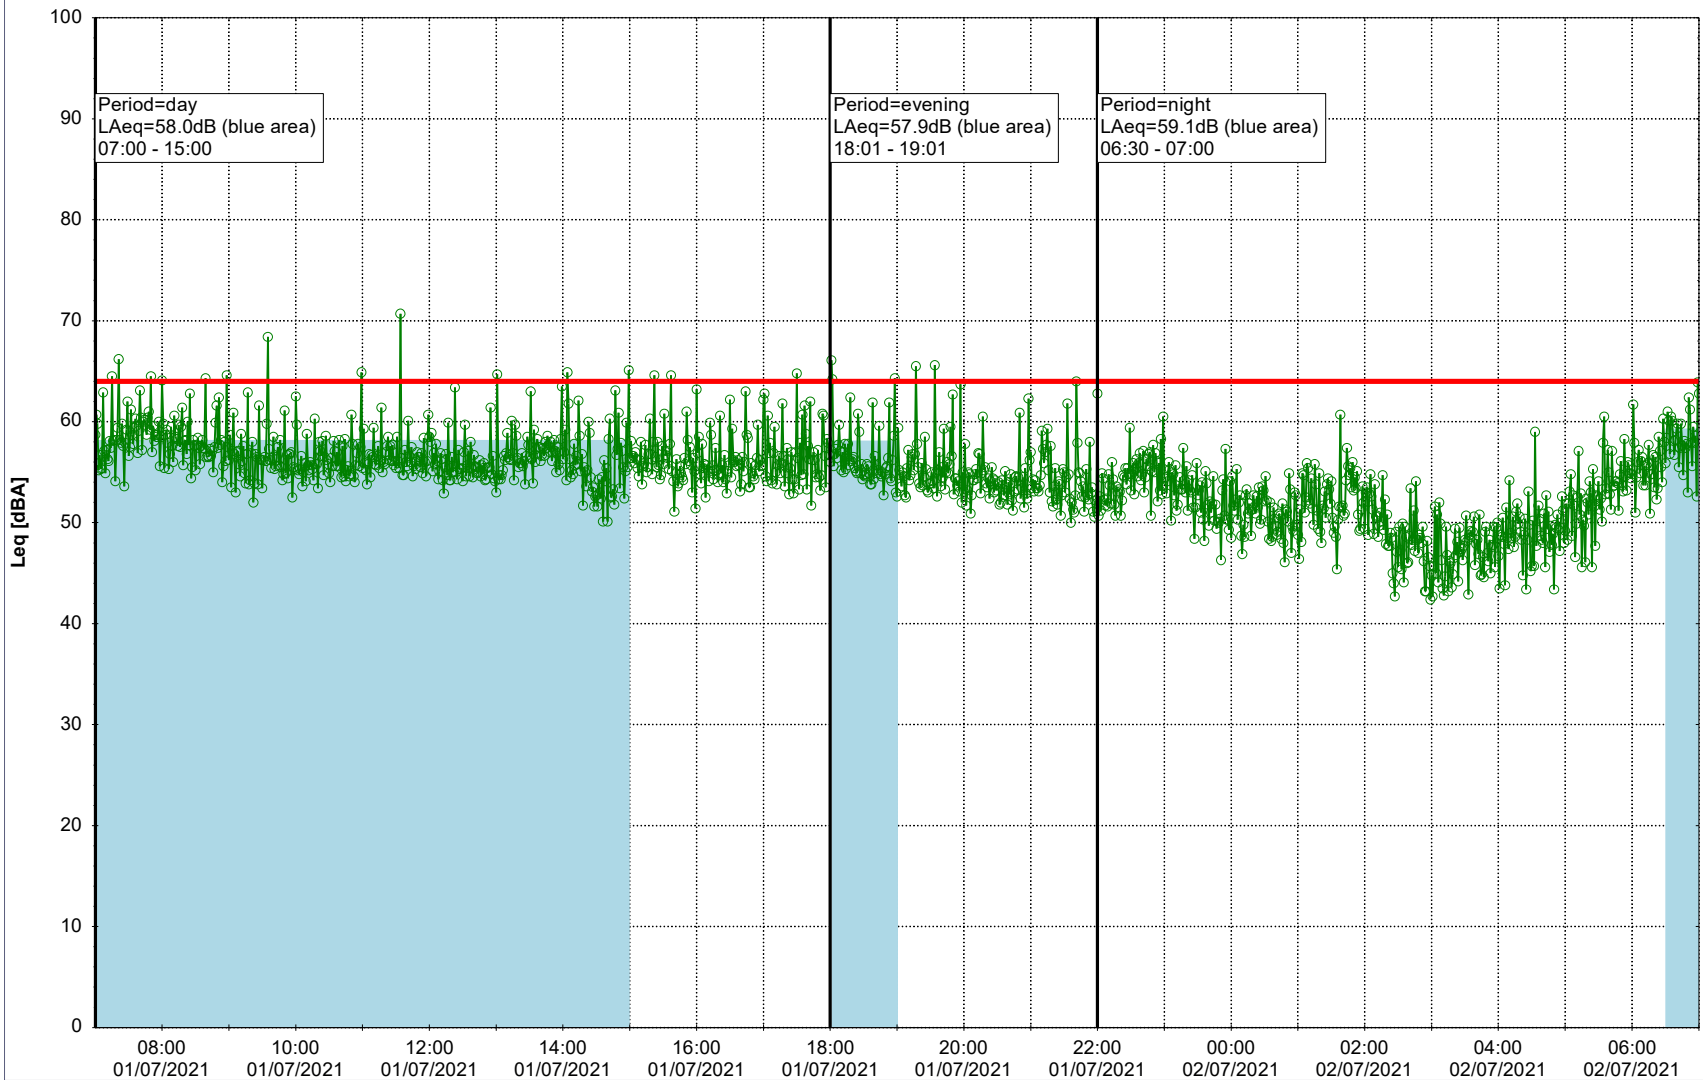

Noise Time Related Diagram

○○○ GAB_NS01

Project: Kronos Sydhavnen
Construction: Gåsebæk
Location: N-V

01/07/2021
02/07/2021

Remarks

...

Noise Time Related Diagram

○○○ GAB_NS01

Project: Kronos Sydhavnen
Construction: Gåsebæk
Location: N-V

Plan View

Noise Time Related Diagram

02/07/2021
03/07/2021

○○○○ GAB_NS01

Remarks

...

Project: Kronos Sydhavnen
Construction: Gåsebæk
Location: N-V

Plan View

0 5 10 15 20 [m]

Remarks

...

Noise Time Related Diagram

03/07/2021
04/07/2021

○○○○ GAB_NS01

Project: Kronos Sydhavnen
Construction: Gåsebæk
Location: N-V