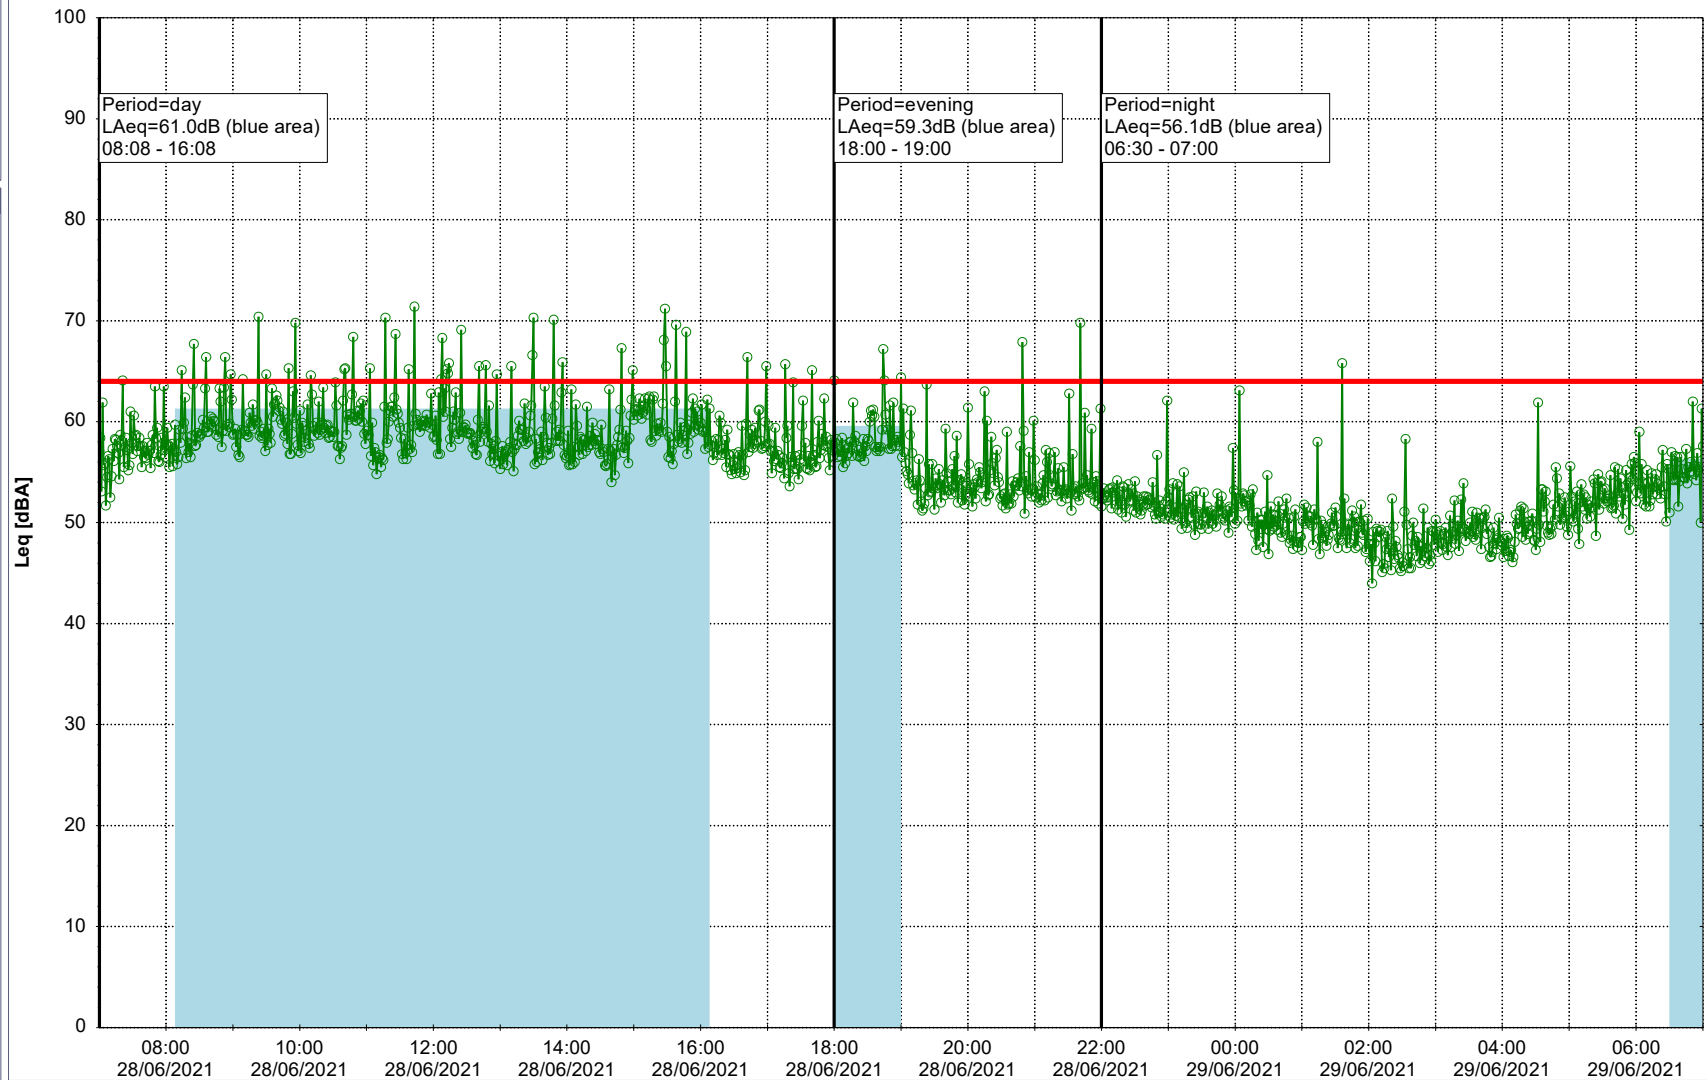

Project: Kronos Sydhavnen
Construction: Gåsebæk
Location: N-V

28/06/2021
29/06/2021

Remarks

...

Noise Time Related Diagram

○○○ GAB_NS01

Project: Kronos Sydhavnen
Construction: Gåsebæk
Location: N-V

29/06/2021
30/06/2021

Remarks

...

Noise Time Related Diagram

○○○ GAB_NS01

Project: Kronos Sydhavnen
Construction: Gåsebæk
Location: N-V

30/06/2021
01/07/2021

Remarks

...

Noise Time Related Diagram

○○○ GAB_NS01

Project: Kronos Sydhavnen
Construction: Gåsebæk
Location: N-V

01/07/2021
02/07/2021

Remarks

...

Noise Time Related Diagram

○○○ GAB_NS01

Project: Kronos Sydhavnen
Construction: Gåsebæk
Location: N-V

Plan View

Noise Time Related Diagram

02/07/2021
03/07/2021

○○○○ GAB_NS01

Remarks

...

Project: Kronos Sydhavnen
Construction: Gåsebæk
Location: N-V