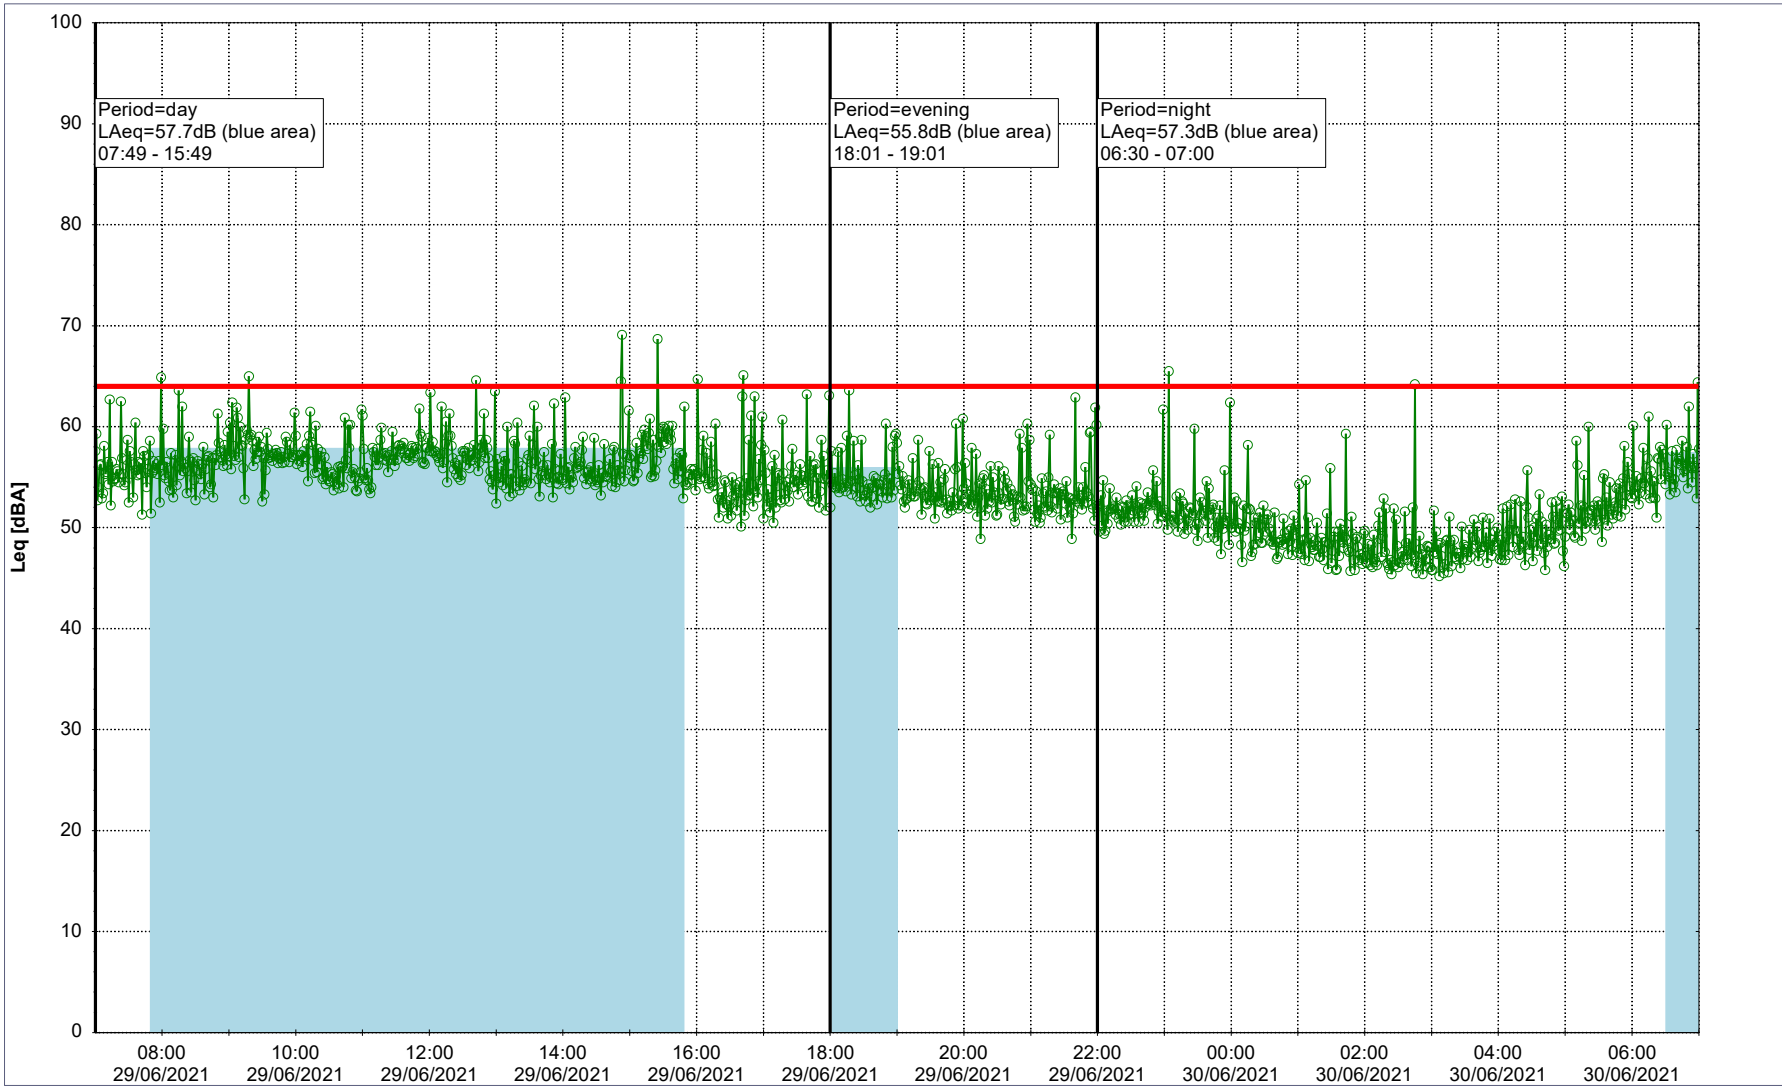

Project: Kronos Sydhavnen
Construction: Gåsebæk
Location: N-V

28/06/2021
29/06/2021

Remarks

...

Noise Time Related Diagram

○○○ GAB_NS01

Project: Kronos Sydhavnen
Construction: Gåsebæk
Location: N-V

29/06/2021
30/06/2021

Remarks

...

Noise Time Related Diagram

○○○ GAB_NS01

Project: Kronos Sydhavnen
Construction: Gåsebæk
Location: N-V

30/06/2021
01/07/2021

Remarks

...

Noise Time Related Diagram

○○○ GAB_NS01

Project: Kronos Sydhavnen
Construction: Gåsebæk
Location: N-V

01/07/2021
02/07/2021

Remarks

...

Noise Time Related Diagram

○○○ GAB_NS01

Project: Kronos Sydhavnen
Construction: Gåsebæk
Location: N-V

Plan View

Noise Time Related Diagram

02/07/2021
03/07/2021

○○○○ GAB_NS01

Remarks

...

Project: Kronos Sydhavnen
Construction: Gåsebæk
Location: N-V