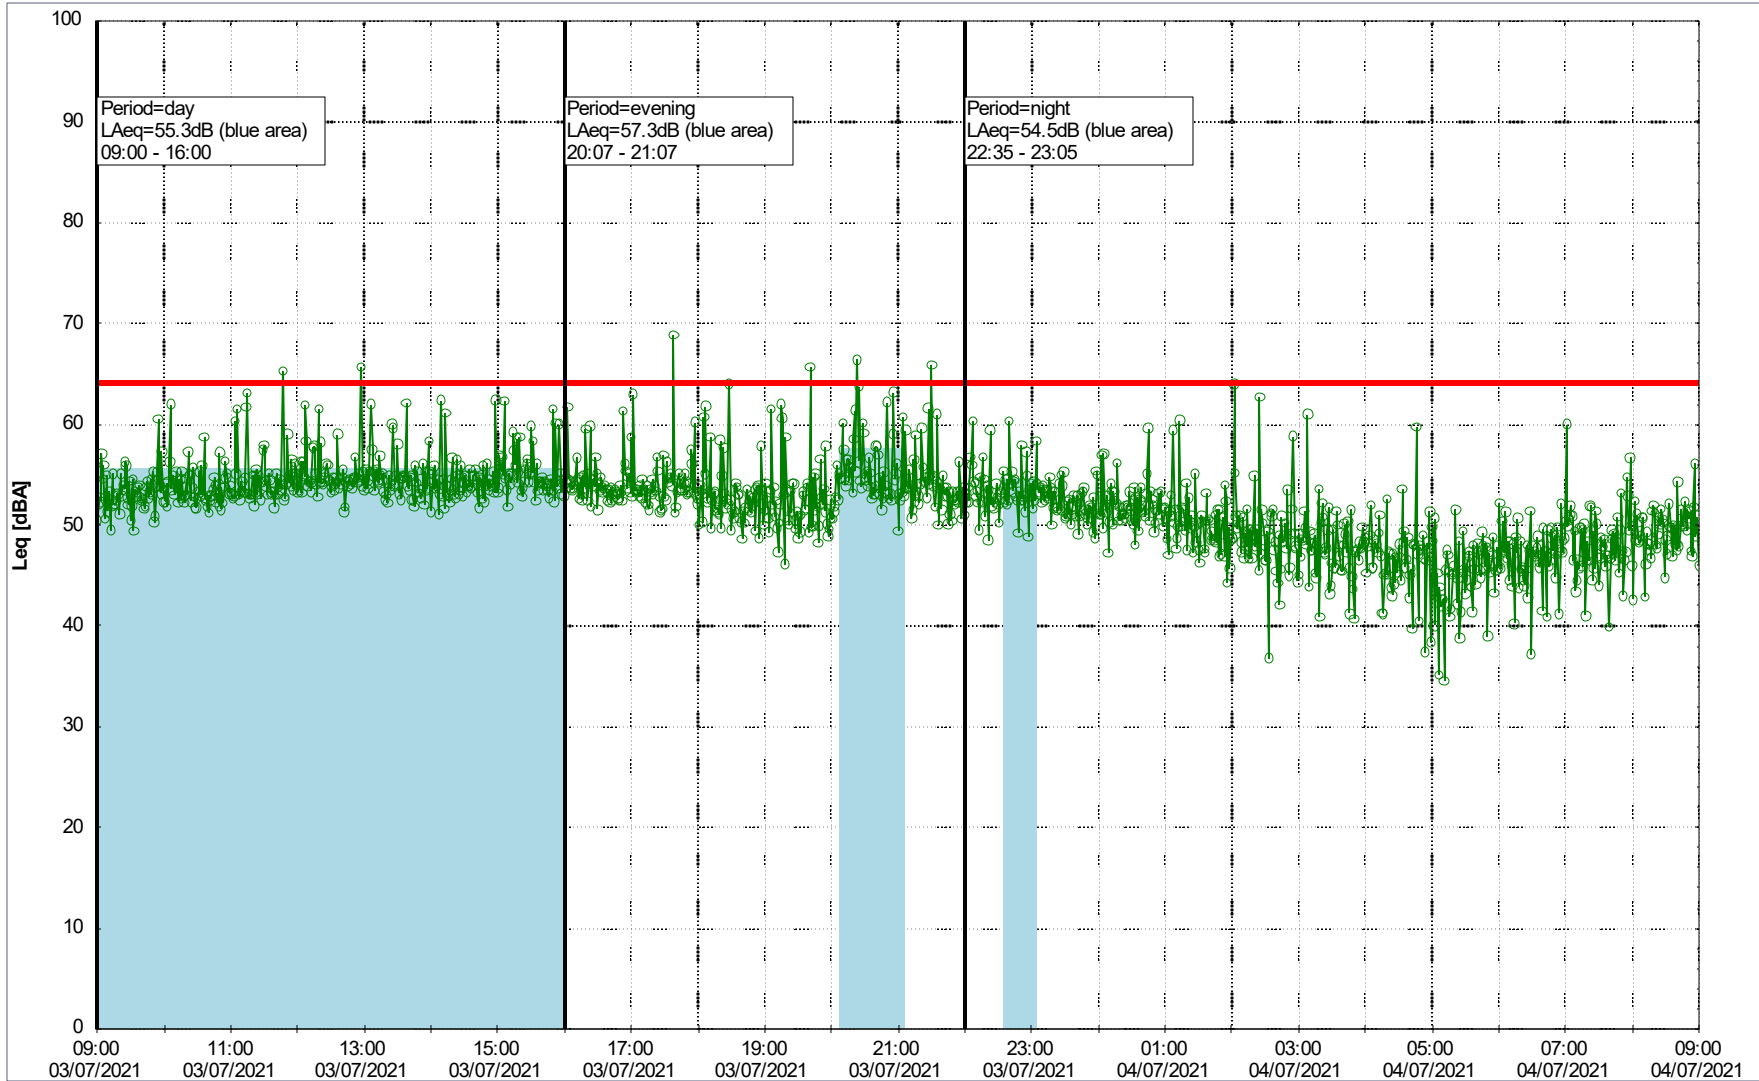

Project: Kronos Sydhavnen
Construction: Gåsebæk
Location: N-V

Plan View

Noise Time Related Diagram

02/07/2021
03/07/2021

○○○○ GAB_NS01

Remarks

...

Project: Kronos Sydhavnen
Construction: Gåsebæk
Location: N-V

Plan View

0 5 10 15 20 [m]

Remarks

...

Noise Time Related Diagram

03/07/2021
04/07/2021

○○○○ GAB_NS01

Project: Kronos Sydhavnen
Construction: Gåsebæk
Location: N-V

Plan View

0 5 10 15 20 [m]

Remarks

...

Noise Time Related Diagram

04/07/2021
05/07/2021

○○○○ GAB_NS01