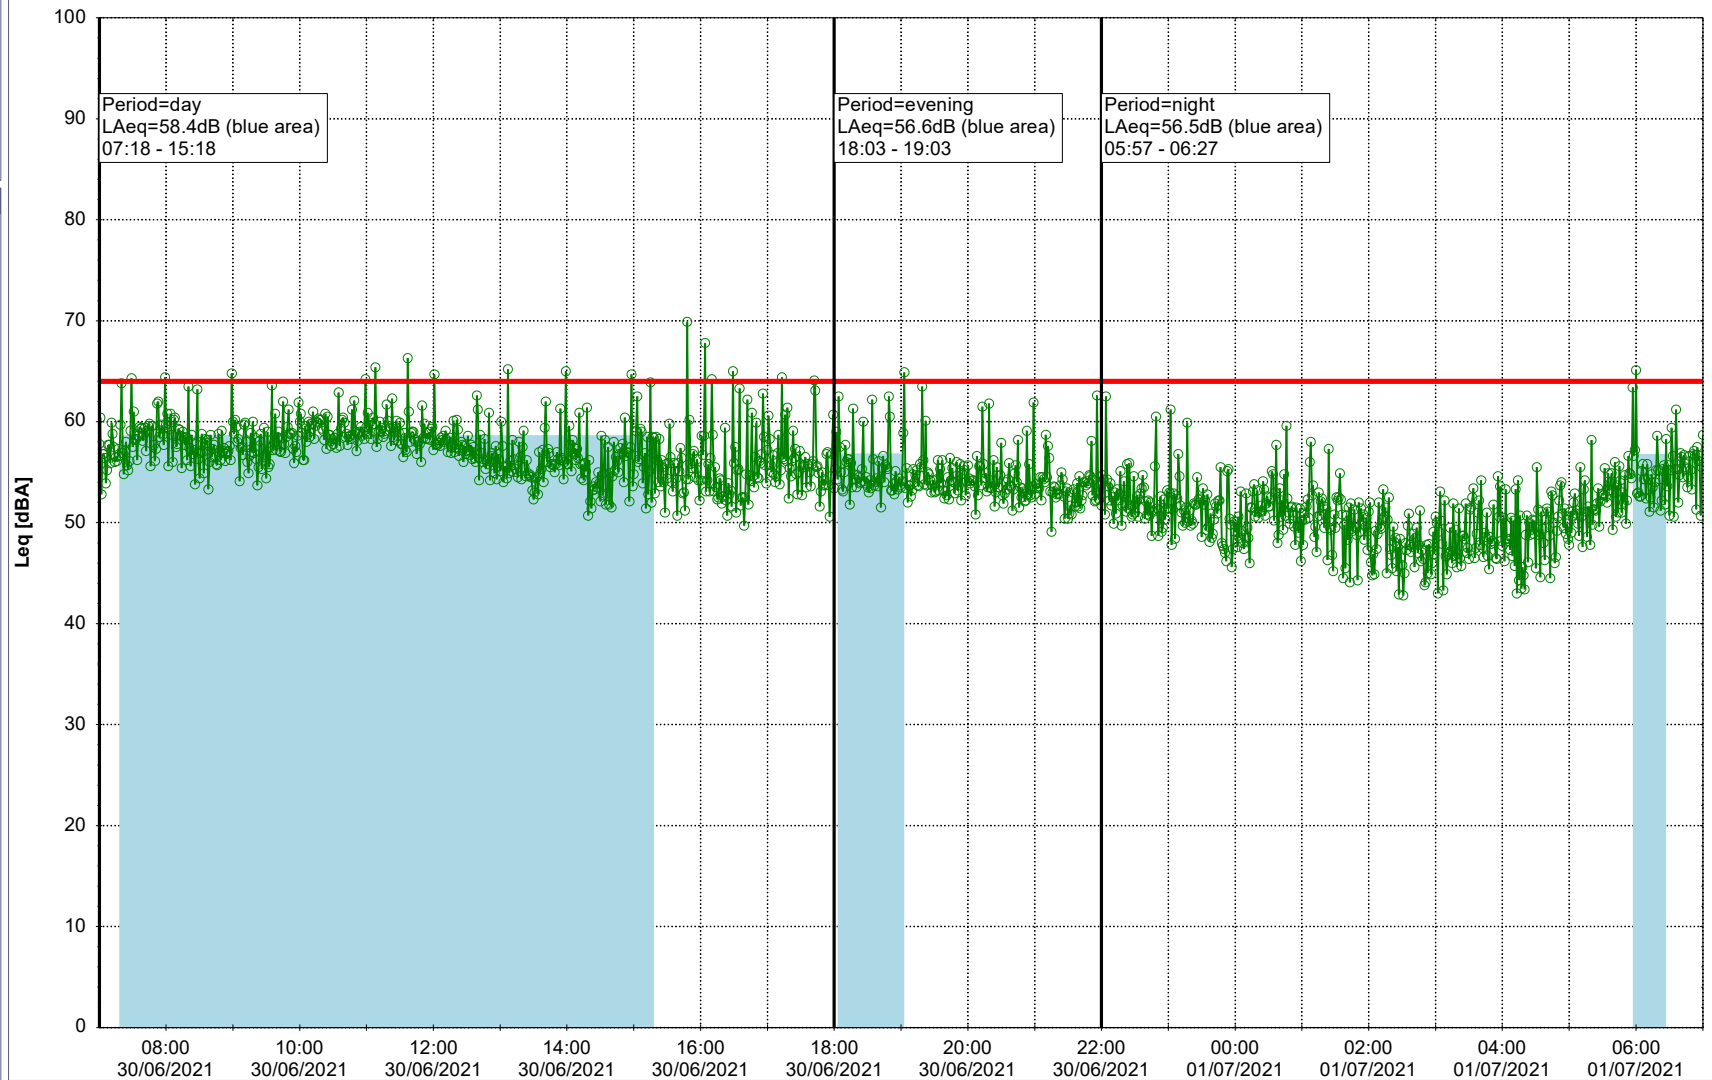

Remarks

...

Noise Time Related Diagram

○○○ GAB_NS01

Project: Kronos Sydhavnen
Construction: Gåsebæk
Location: N-V

30/06/2021
01/07/2021

Remarks

...

Noise Time Related Diagram

○○○ GAB_NS01

Project: Kronos Sydhavnen
Construction: Gåsebæk
Location: N-V

01/07/2021
02/07/2021

Remarks

...

Noise Time Related Diagram

○○○ GAB_NS01

Project: Kronos Sydhavnen
Construction: Gåsebæk
Location: N-V

Plan View

Noise Time Related Diagram

02/07/2021
03/07/2021

○○○○ GAB_NS01

Remarks

...

Project: Kronos Sydhavnen
Construction: Gåsebæk
Location: N-V

Plan View

0 5 10 15 20 [m]

Remarks

...

Noise Time Related Diagram

03/07/2021
04/07/2021

○○○○ GAB_NS01

Project: Kronos Sydhavnen
Construction: Gåsebæk
Location: N-V