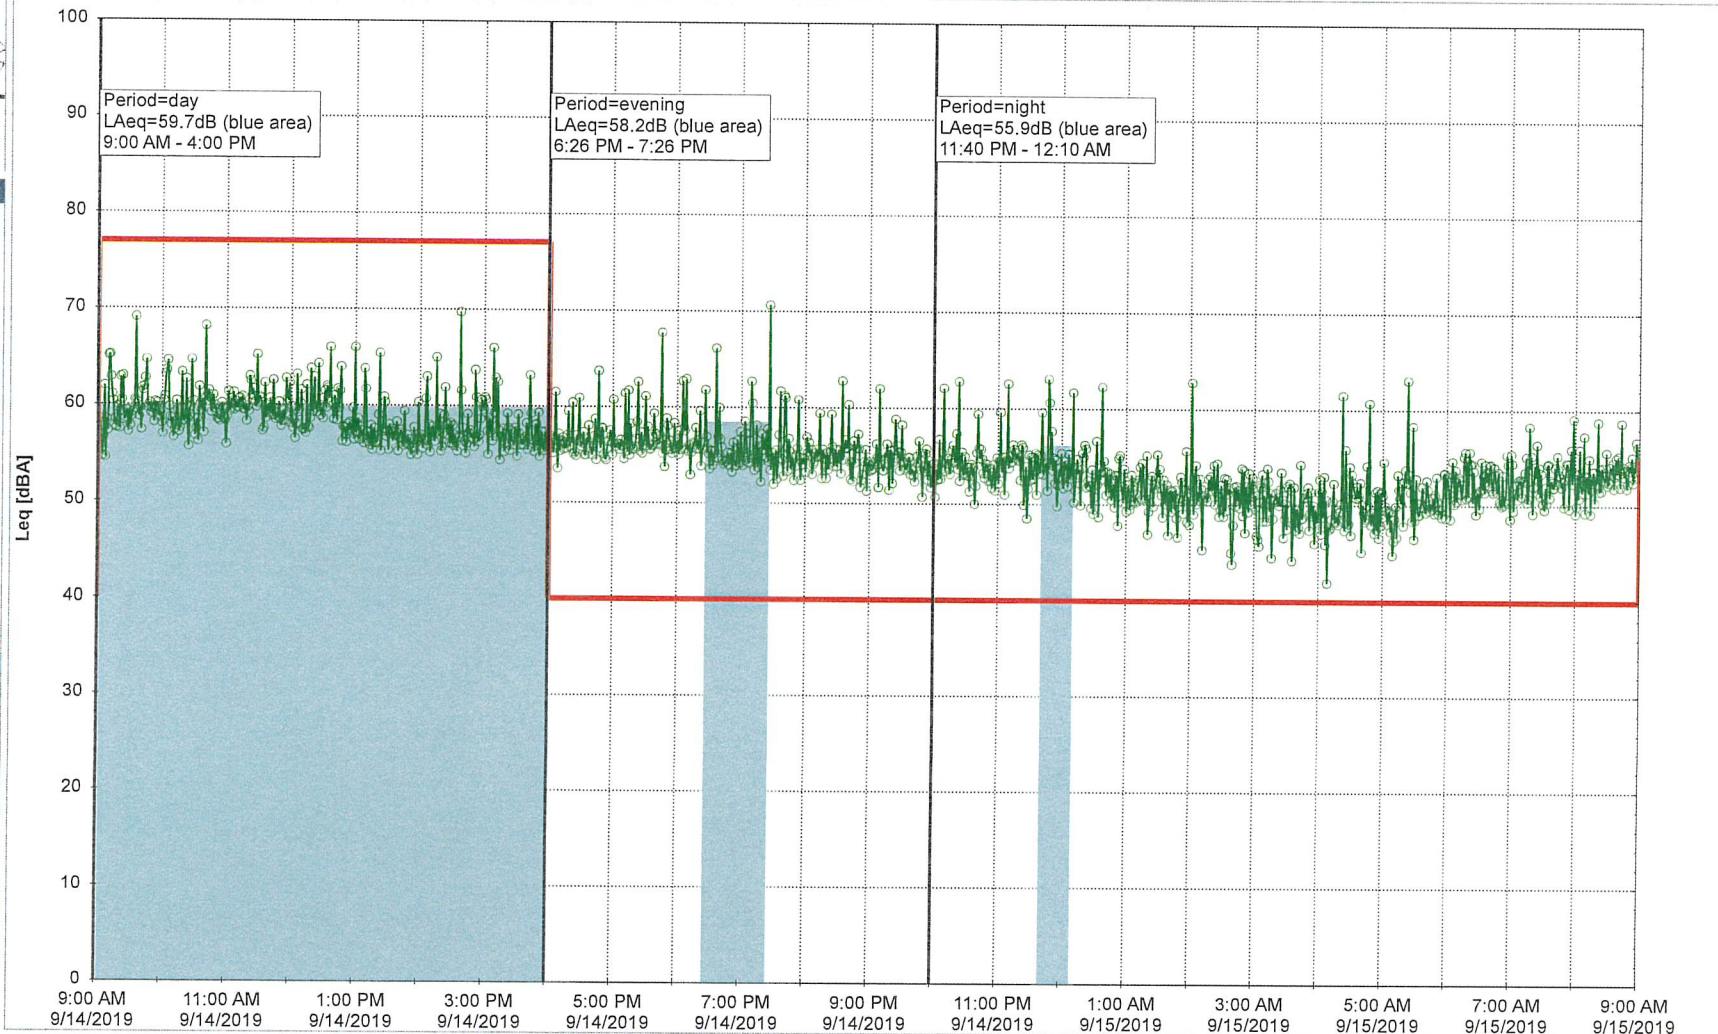

### Noise Time Related Diagram

9/13/2019  
9/14/2019

Project: Kronos Sydhavnen  
Construction: Gåsebæk  
Location: N-V

### Noise Time Related Diagram

9/14/2019  
9/15/2019

GAB\_NS01

Remarks

...

Project: Kronos Sydhavnen  
Construction: Gåsebæk  
Location: N-V

### Noise Time Related Diagram

9/15/2019  
9/16/2019

GAB\_NS01

Remarks

...