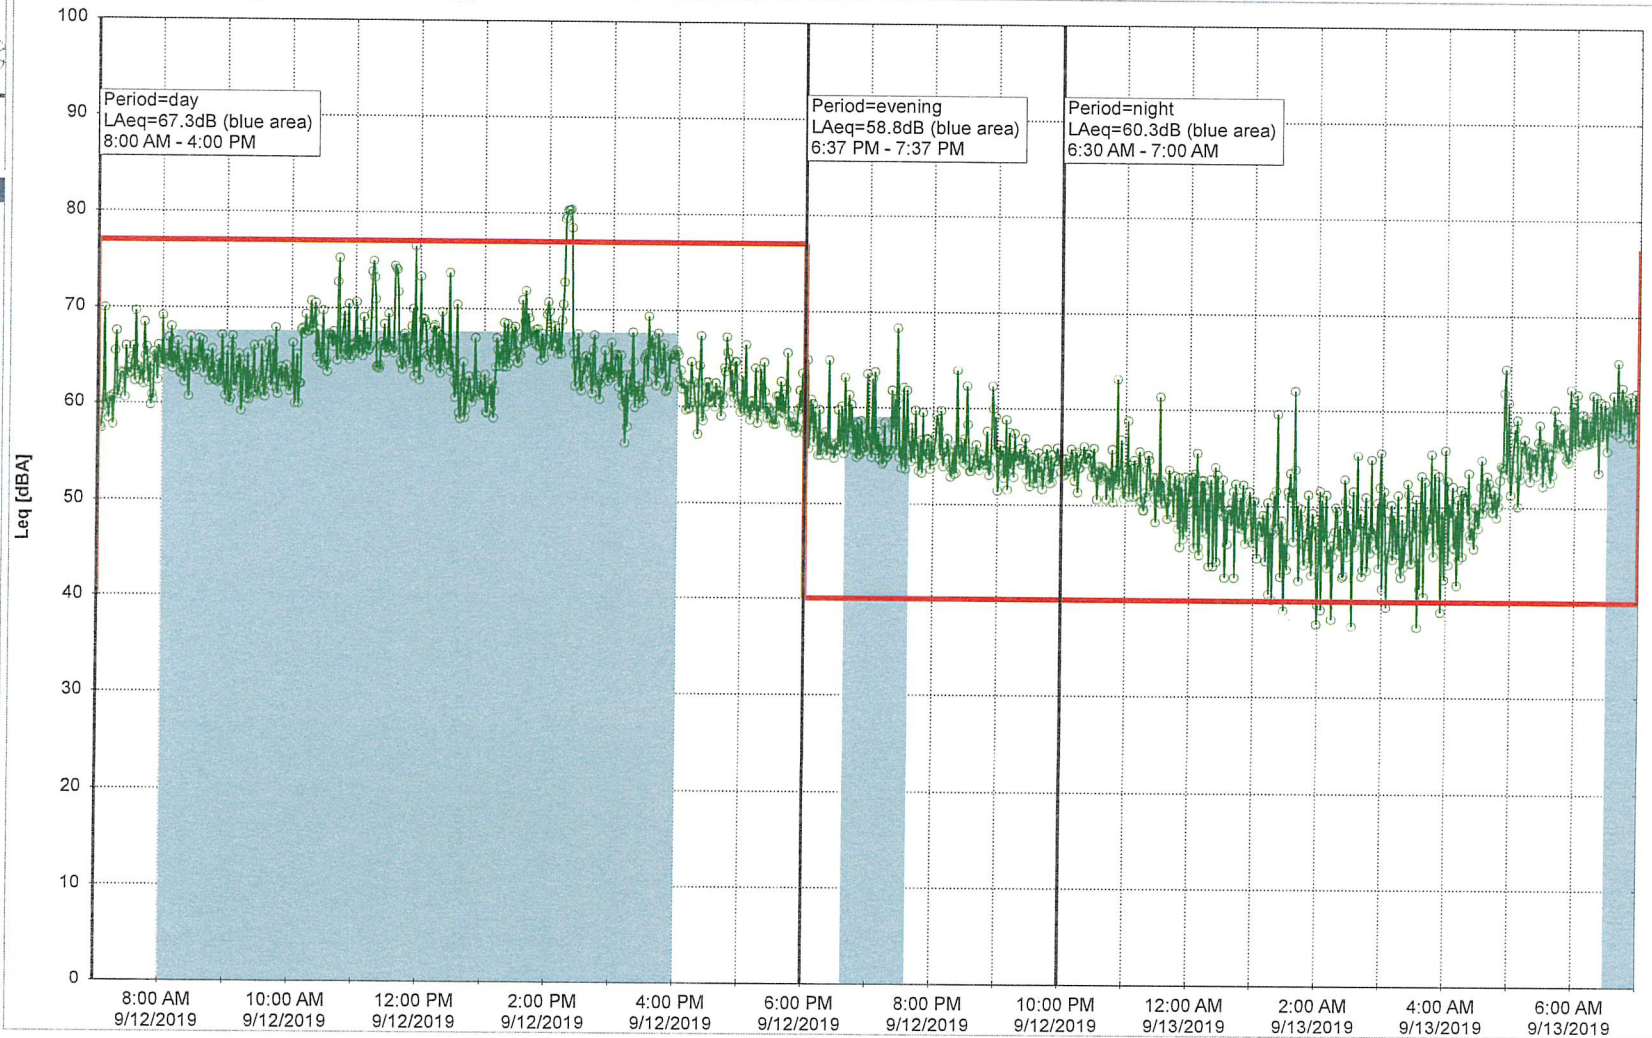

### Noise Time Related Diagram

Remarks

...

GAB\_NS01

Project: Kronos Sydhavnen  
Construction: Gåsebæk  
Location: N-V

Remarks

...

### Noise Time Related Diagram

9/12/2019  
9/13/2019

GAB\_NS01

Project: Kronos Sydhavnen  
Construction: Gåsebæk  
Location: N-V

Remarks

...

### Noise Time Related Diagram

9/13/2019  
9/14/2019

Project: Kronos Sydhavnen  
Construction: Gåsebæk  
Location: N-V

### Noise Time Related Diagram

9/14/2019  
9/15/2019

GAB\_NS01

Remarks

...

Project: Kronos Sydhavnen  
Construction: Gåsebæk  
Location: N-V