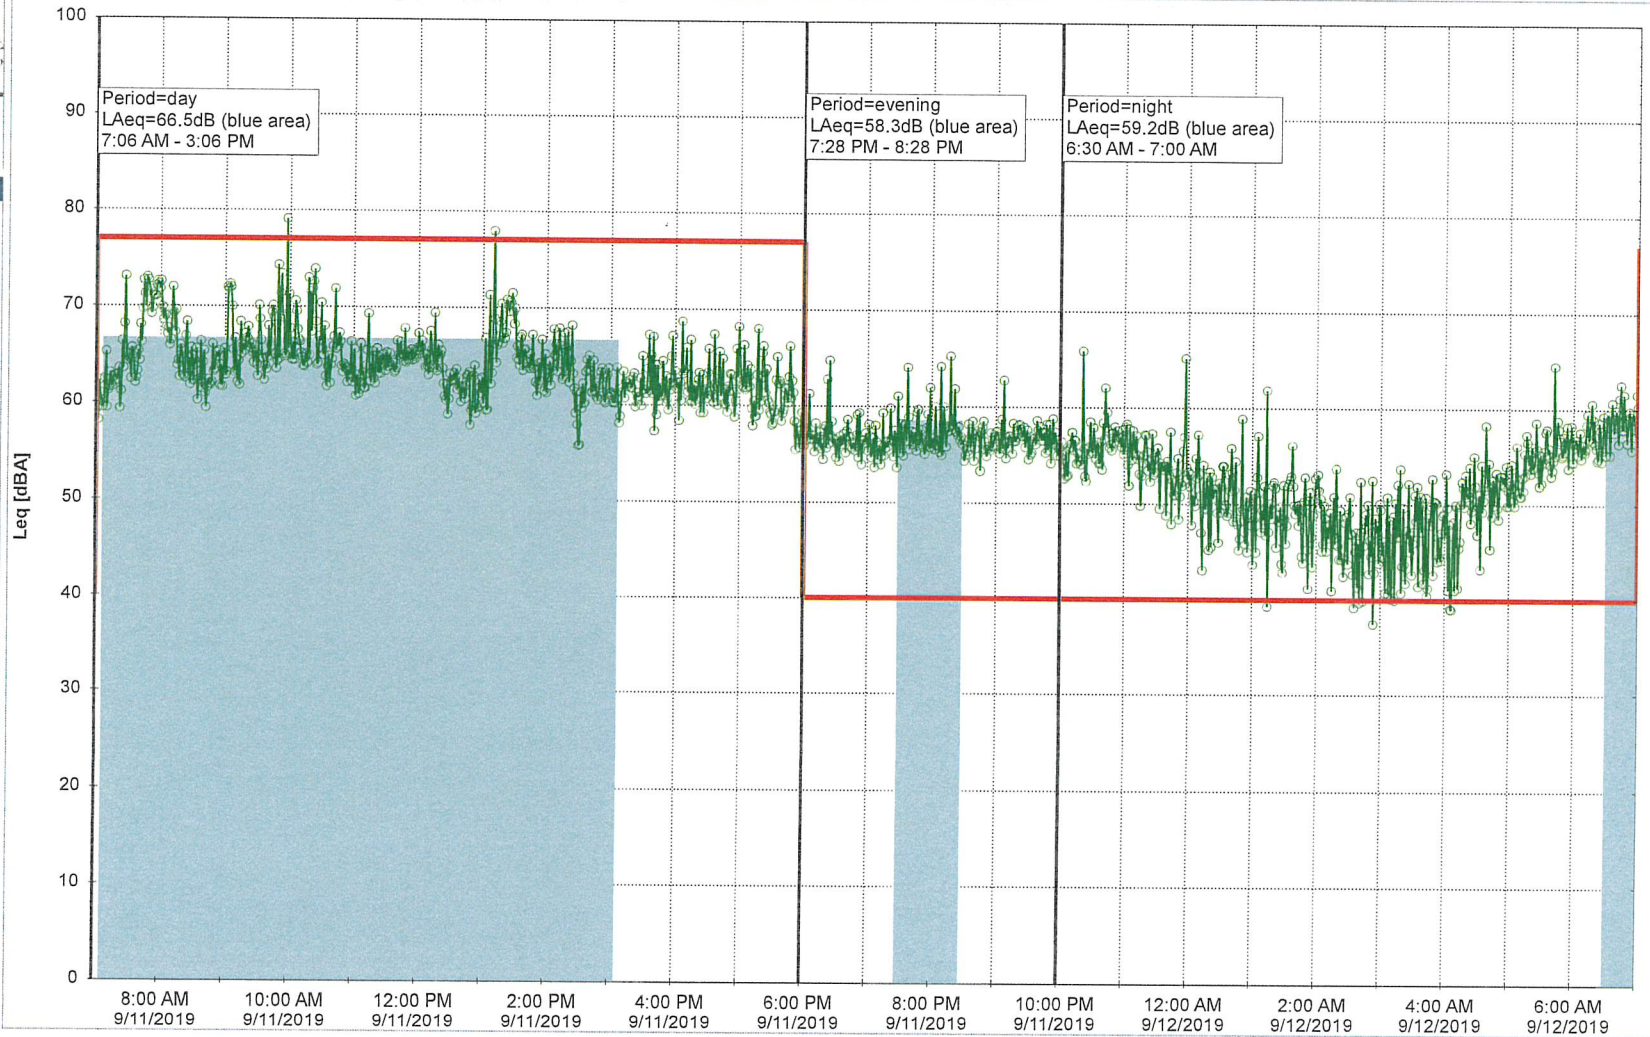

### Noise Time Related Diagram

○○○ GAB\_NS01

Remarks

...

Project: Kronos Sydhavnen  
Construction: Gåsebæk  
Location: N-V

9/11/2019  
9/12/2019

### Noise Time Related Diagram

Remarks

...

GAB\_NS01

Project: Kronos Sydhavnen  
Construction: Gåsebæk  
Location: N-V

Remarks

...

### Noise Time Related Diagram

9/13/2019  
9/14/2019

Project: Kronos Sydhavnen  
Construction: Gåsebæk  
Location: N-V

### Noise Time Related Diagram

9/14/2019  
9/15/2019

GAB\_NS01

Remarks

...

Project: Kronos Sydhavnen  
Construction: Gåsebæk  
Location: N-V