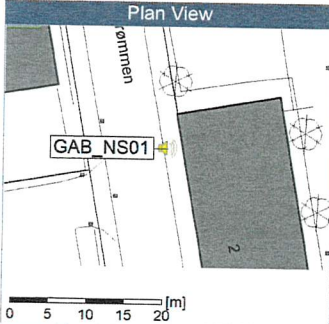

Project: Kronos Sydhavnen
Construction: Gåsebæk
Location: N-V

9/10/2019
9/11/2019

Noise Time Related Diagram