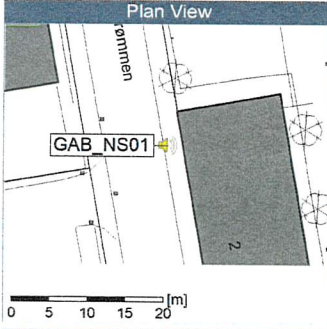

Project: Kronos Sydhavnen
Construction: Gåsebæk
Location: N-V

Noise Time Related Diagram

9/14/2019
9/15/2019