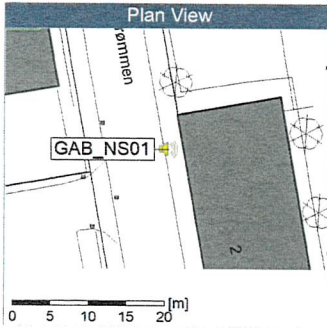

Project: Kronos Sydhavnen
Construction: Gåsebæk
Location: N-V

Noise Time Related Diagram

9/15/2019
9/16/2019