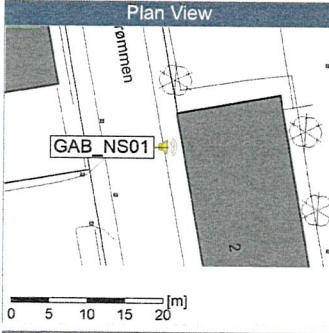

### Noise Time Related Diagram

Remarks

...

GAB\_NS01

Project: Kronos Sydhavnen  
Construction: Gåsebæk  
Location: N-V

Remarks

...