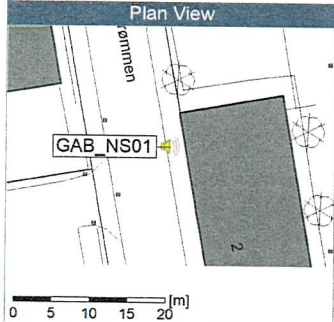

### Noise Time Related Diagram

9/12/2019  
9/13/2019

GAB\_NS01

Project: Kronos Sydhavnen  
Construction: Gåsebæk  
Location: N-V

Remarks

...