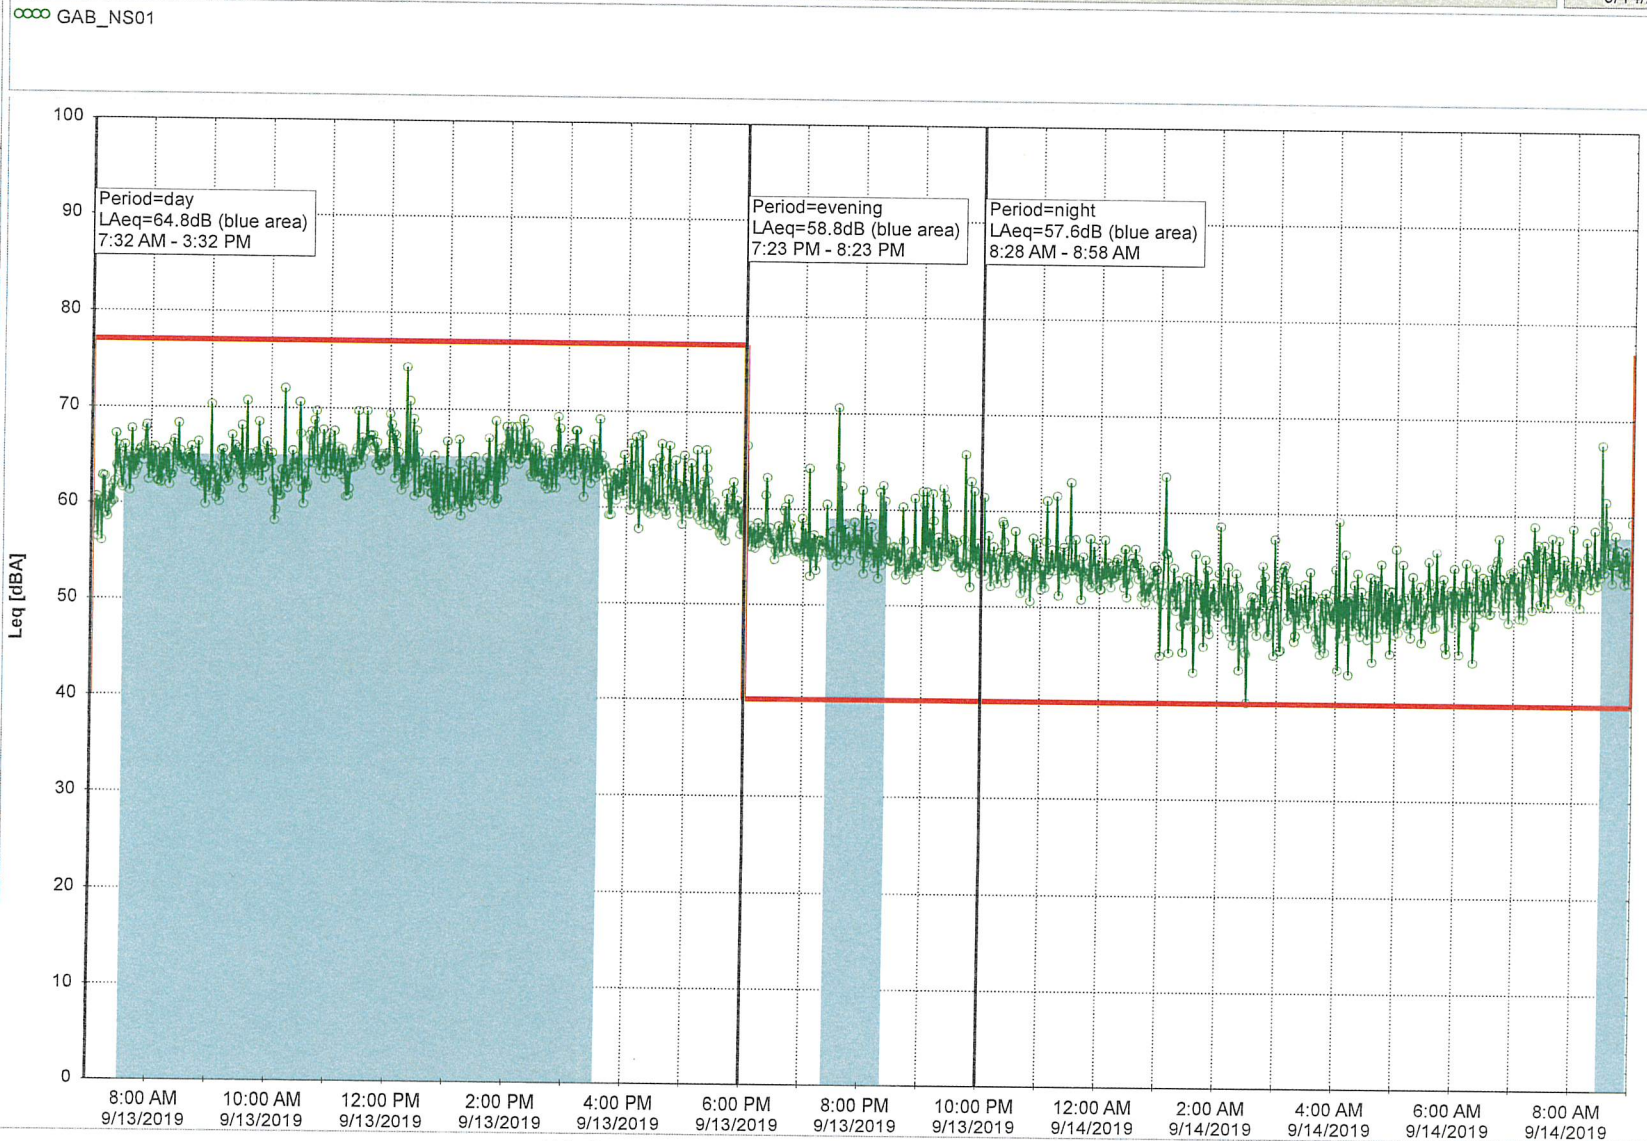

### Noise Time Related Diagram

9/12/2019  
9/13/2019

GAB\_NS01

Project: Kronos Sydhavnen  
Construction: Gåsebæk  
Location: N-V

Remarks

...

### Noise Time Related Diagram

9/13/2019  
9/14/2019

Project: Kronos Sydhavnen  
Construction: Gåsebæk  
Location: N-V

### Noise Time Related Diagram

9/14/2019  
9/15/2019

GAB\_NS01

Remarks

...

Project: Kronos Sydhavnen  
Construction: Gåsebæk  
Location: N-V