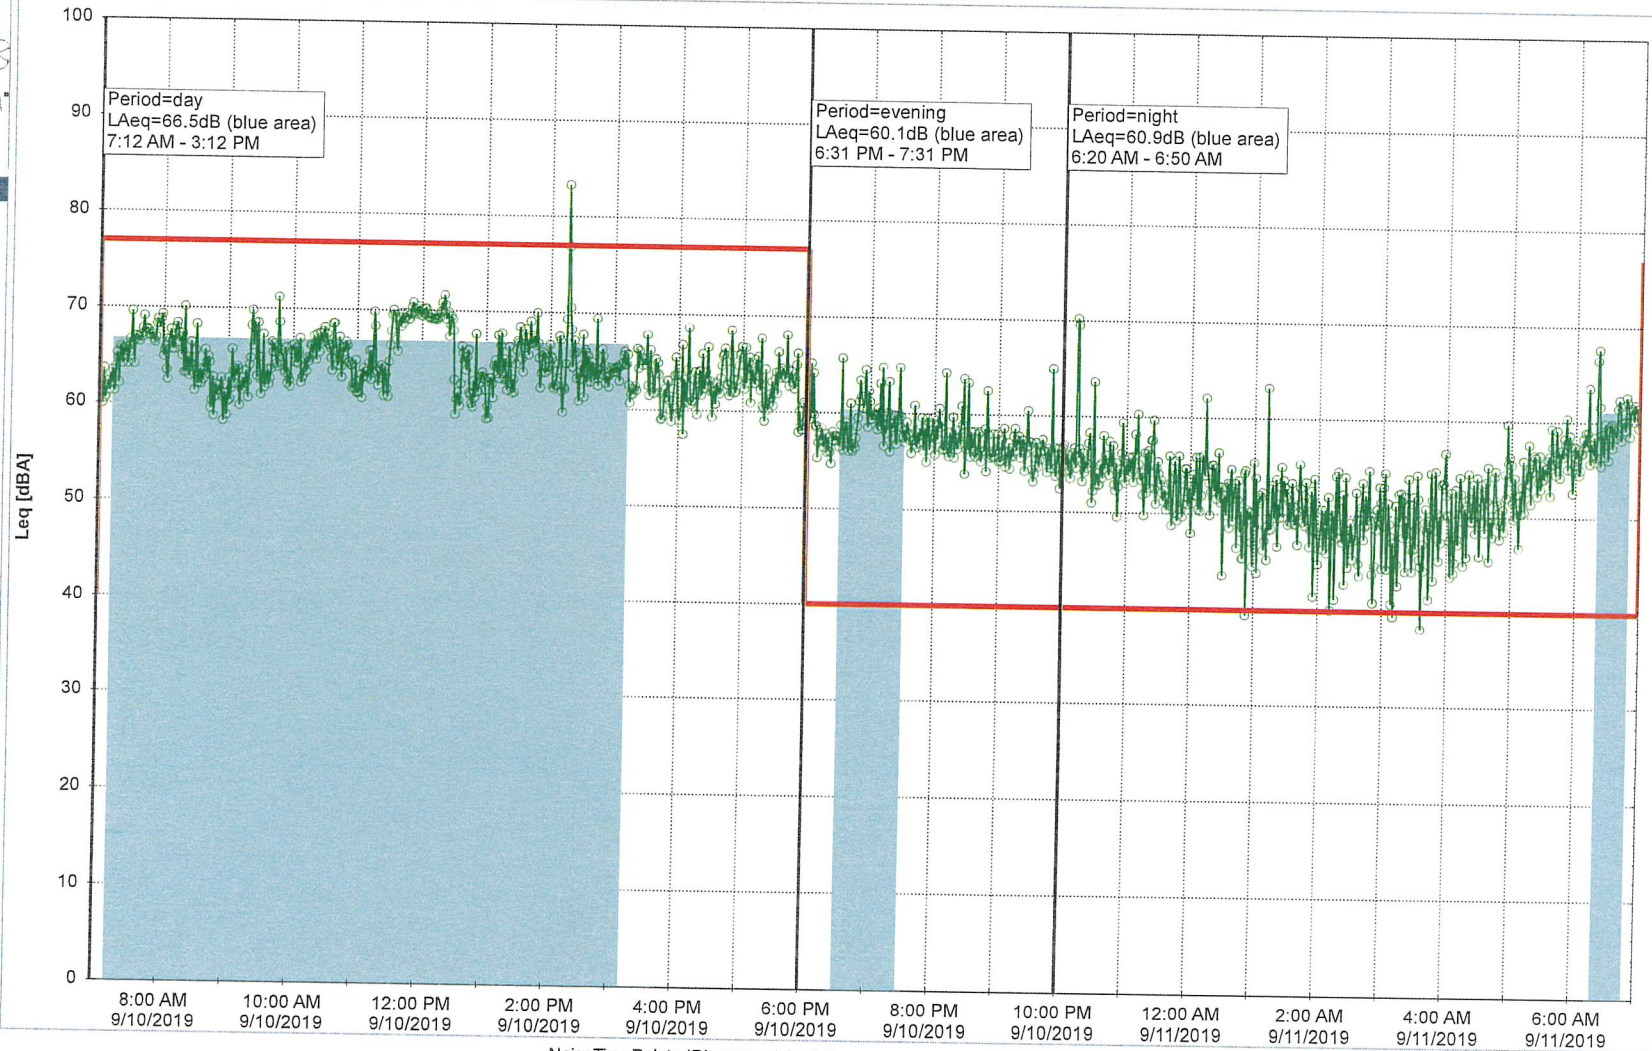

Project: Kronos Sydhavnen  
Construction: Gåsebæk  
Location: N-V

9/10/2019  
9/11/2019

### Noise Time Related Diagram

○○○ GAB\_NS01

Remarks

...

Project: Kronos Sydhavnen  
Construction: Gåsebæk  
Location: N-V

9/11/2019  
9/12/2019

### Noise Time Related Diagram

9/13/2019  
9/14/2019

Project: Kronos Sydhavnen  
Construction: Gåsebæk  
Location: N-V

### Noise Time Related Diagram

9/14/2019  
9/15/2019

GAB\_NS01

Remarks

...

Project: Kronos Sydhavnen  
Construction: Gåsebæk  
Location: N-V