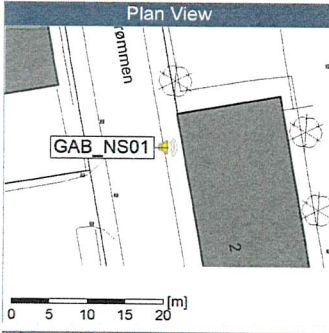

Project: Kronos Sydhavnen
Construction: Gåsebæk
Location: N-V

9/11/2019
9/12/2019

Noise Time Related Diagram

Remarks

...

GAB_NS01