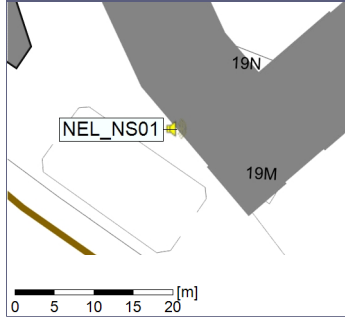

○○○ NEL_NS01

Project: Kronos Sydhavnen
Construction: Ny Ellebjerg
Location: N-V

Plan View

Remarks

...

Noise Time Related Diagram

29/05/2022
30/05/2022

○○○ NEL_NS01