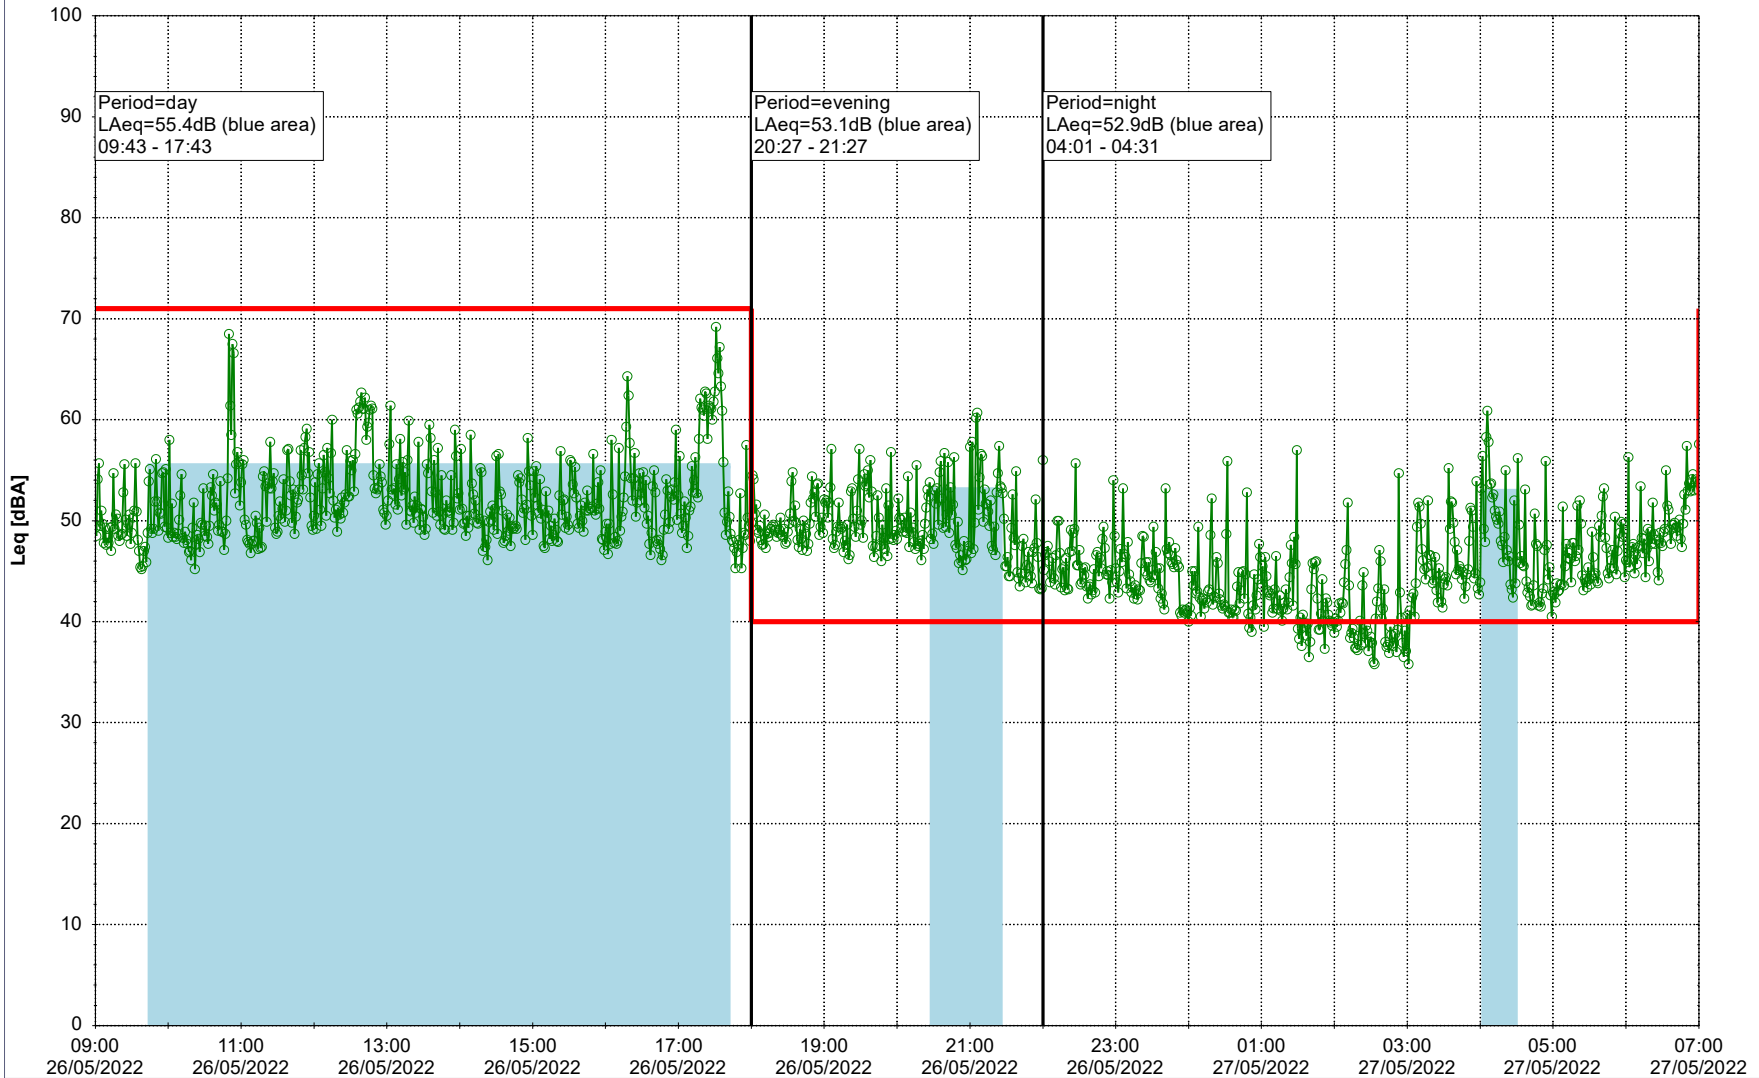

Plan View

Remarks

...

Noise Time Related Diagram

○○○ NEL_NS01

Project: Kronos Sydhavnen
Construction: Ny Ellebjerg
Location: N-V

26/05/2022
27/05/2022

Noise Time Related Diagram

○○○ NEL_NS01

Remarks

...

Project: Kronos Sydhavnen
Construction: Ny Ellebjerg
Location: N-V

Plan View

Remarks

...

Noise Time Related Diagram

27/05/2022
28/05/2022

○○○ NEL_NS01

Project: Kronos Sydhavnen
Construction: Ny Ellebjerg
Location: N-V

Plan View

Remarks

...

Noise Time Related Diagram

28/05/2022
29/05/2022

○○○ NEL_NS01

Project: Kronos Sydhavnen
Construction: Ny Ellebjerg
Location: N-V

Plan View

Remarks

...

Noise Time Related Diagram

29/05/2022
30/05/2022

○○○ NEL_NS01