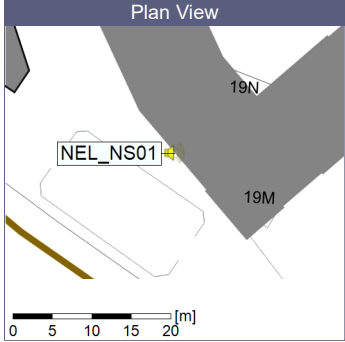

Project: Kronos Sydhavnen
Construction: Ny Ellebjerg
Location: N-V

26/05/2022
27/05/2022

Noise Time Related Diagram

○○○ NEL_NS01