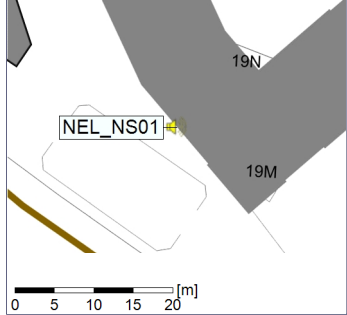

27/05/2022
28/05/2022

○○○ NEL_NS01

Project: Kronos Sydhavnen
Construction: Ny Ellebjerg
Location: N-V

Plan View

Remarks

...

Noise Time Related Diagram

28/05/2022
29/05/2022