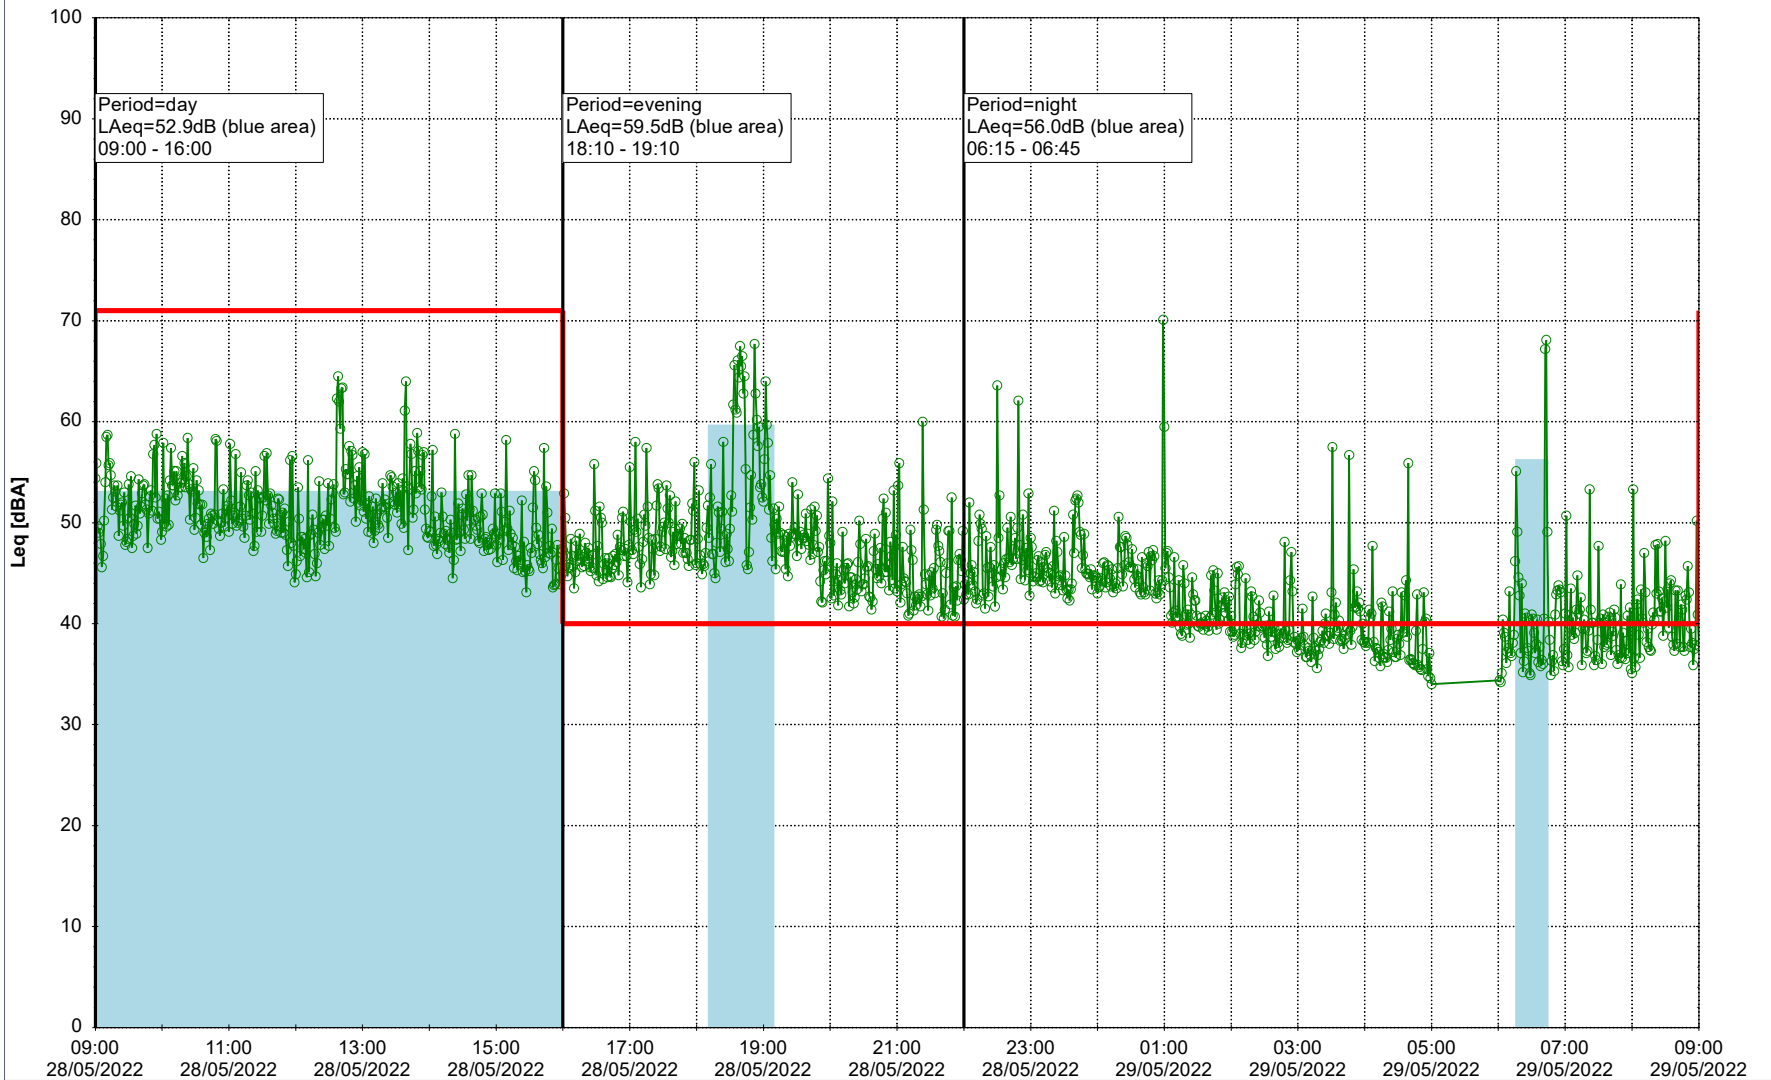

27/05/2022
28/05/2022

○○○ NEL_NS01

Project: Kronos Sydhavnen
Construction: Ny Ellebjerg
Location: N-V

Plan View

Remarks

...

Noise Time Related Diagram

28/05/2022
29/05/2022

○○○ NEL_NS01

Project: Kronos Sydhavnen
Construction: Ny Ellebjerg
Location: N-V

Plan View

Remarks

...

Noise Time Related Diagram

29/05/2022
30/05/2022

○○○ NEL_NS01