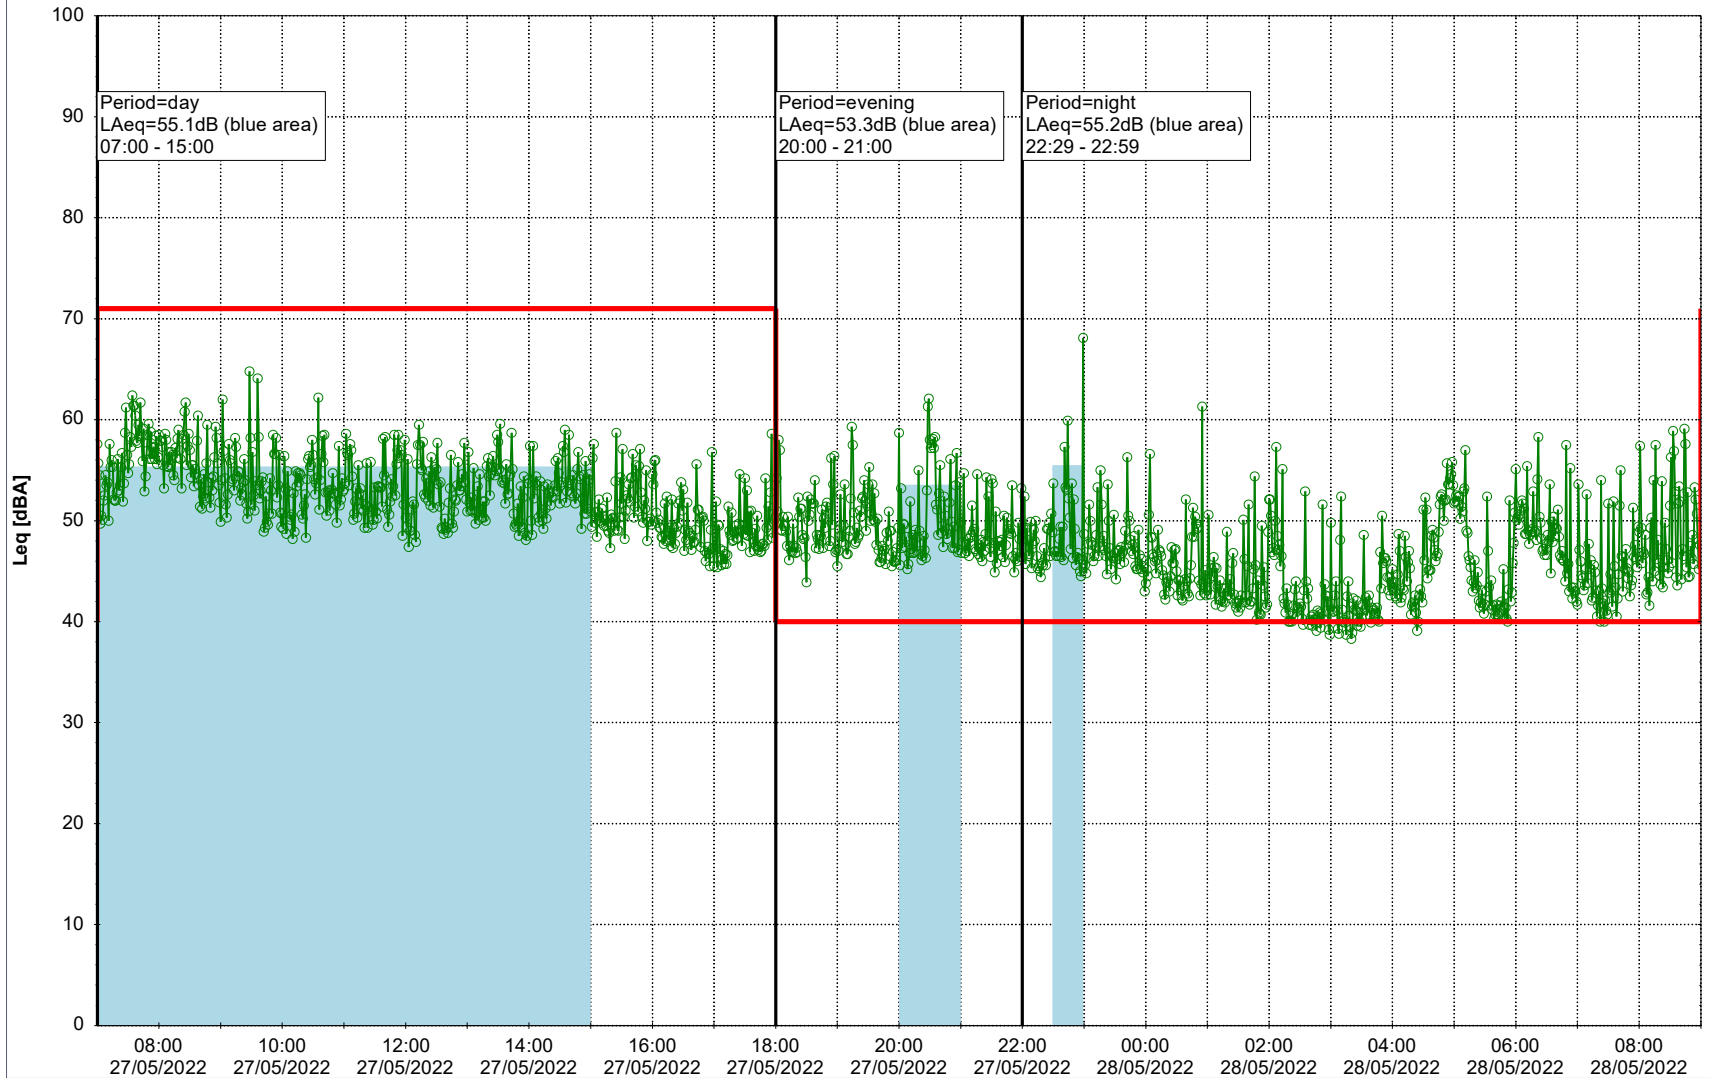

○○○ NEL_NS01

Remarks

...

Project: Kronos Sydhavnen
Construction: Ny Ellebjerg
Location: N-V

Plan View

Remarks

...

Noise Time Related Diagram

27/05/2022
28/05/2022

○○○ NEL_NS01

Project: Kronos Sydhavnen
Construction: Ny Ellebjerg
Location: N-V

Plan View

Remarks

...

Noise Time Related Diagram

28/05/2022
29/05/2022

○○○ NEL_NS01

Project: Kronos Sydhavnen
Construction: Ny Ellebjerg
Location: N-V

Plan View

Remarks

...

Noise Time Related Diagram

29/05/2022
30/05/2022

○○○ NEL_NS01