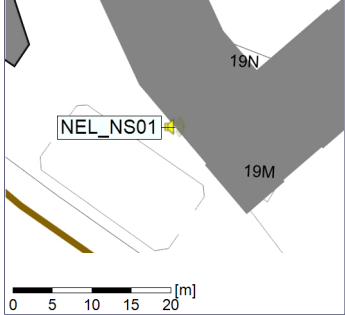

Project: Kronos Sydhavnen
Construction: Ny Ellebjerg
Location: N-V

Plan View

Remarks

...

Noise Time Related Diagram

23/05/2022
24/05/2022

○○○ NEL_NS01

Project: Kronos Sydhavnen
Construction: Ny Ellebjerg
Location: N-V

Plan View

Remarks

...

Noise Time Related Diagram

24/05/2022
25/05/2022

○○○ NEL_NS01

Project: Kronos Sydhavnen
Construction: Ny Ellebjerg
Location: N-V

25/05/2022
26/05/2022

○○○ NEL_NS01

Project: Kronos Sydhavnen
Construction: Ny Ellebjerg
Location: N-V

Plan View

Remarks

...

Noise Time Related Diagram

29/05/2022
30/05/2022

○○○ NEL_NS01