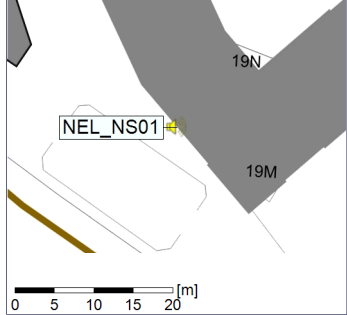

Project: Kronos Sydhavnen
Construction: Ny Ellebjerg
Location: N-V

Plan View

Remarks

...

Noise Time Related Diagram

23/05/2022
24/05/2022

○○○ NEL_NS01

Project: Kronos Sydhavnen
Construction: Ny Ellebjerg
Location: N-V

Plan View

Remarks

...

Noise Time Related Diagram

24/05/2022
25/05/2022

○○○ NEL_NS01

Project: Kronos Sydhavnen
Construction: Ny Ellebjerg
Location: N-V

25/05/2022
26/05/2022

○○○ NEL_NS01

Project: Kronos Sydhavnen
Construction: Ny Ellebjerg
Location: N-V

Plan View

Remarks

...

Noise Time Related Diagram

29/05/2022
30/05/2022

○○○ NEL_NS01