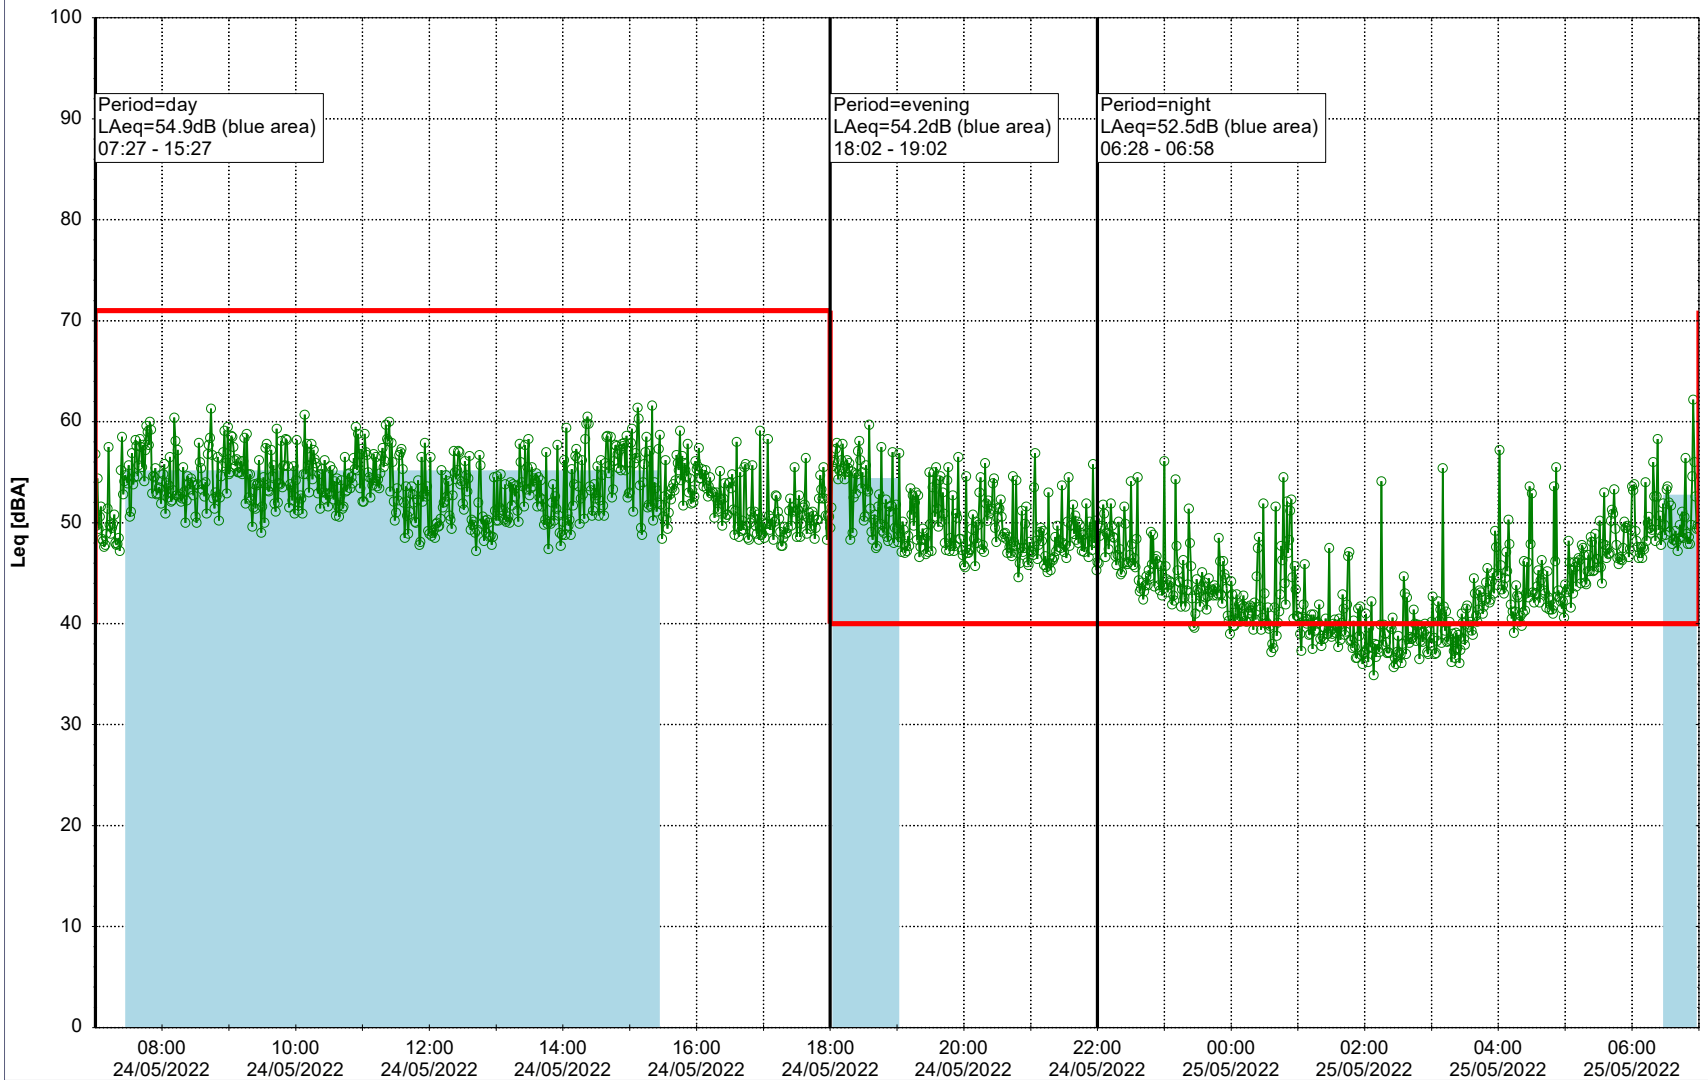

Plan View

Remarks

...

Noise Time Related Diagram

24/05/2022
25/05/2022

○○○ NEL_NS01

Project: Kronos Sydhavnen
Construction: Ny Ellebjerg
Location: N-V

25/05/2022
26/05/2022

Plan View

Remarks

...

Noise Time Related Diagram

○○○ NEL_NS01

Project: Kronos Sydhavnen
Construction: Ny Ellebjerg
Location: N-V

26/05/2022
27/05/2022

Noise Time Related Diagram

○○○ NEL_NS01

Remarks

...

Project: Kronos Sydhavnen
Construction: Ny Ellebjerg
Location: N-V

Plan View

Remarks

...

Noise Time Related Diagram

○○○ NEL_NS01

Project: Kronos Sydhavnen
Construction: Ny Ellebjerg
Location: N-V

Plan View

Remarks

...

Noise Time Related Diagram

29/05/2022
30/05/2022

○○○ NEL_NS01