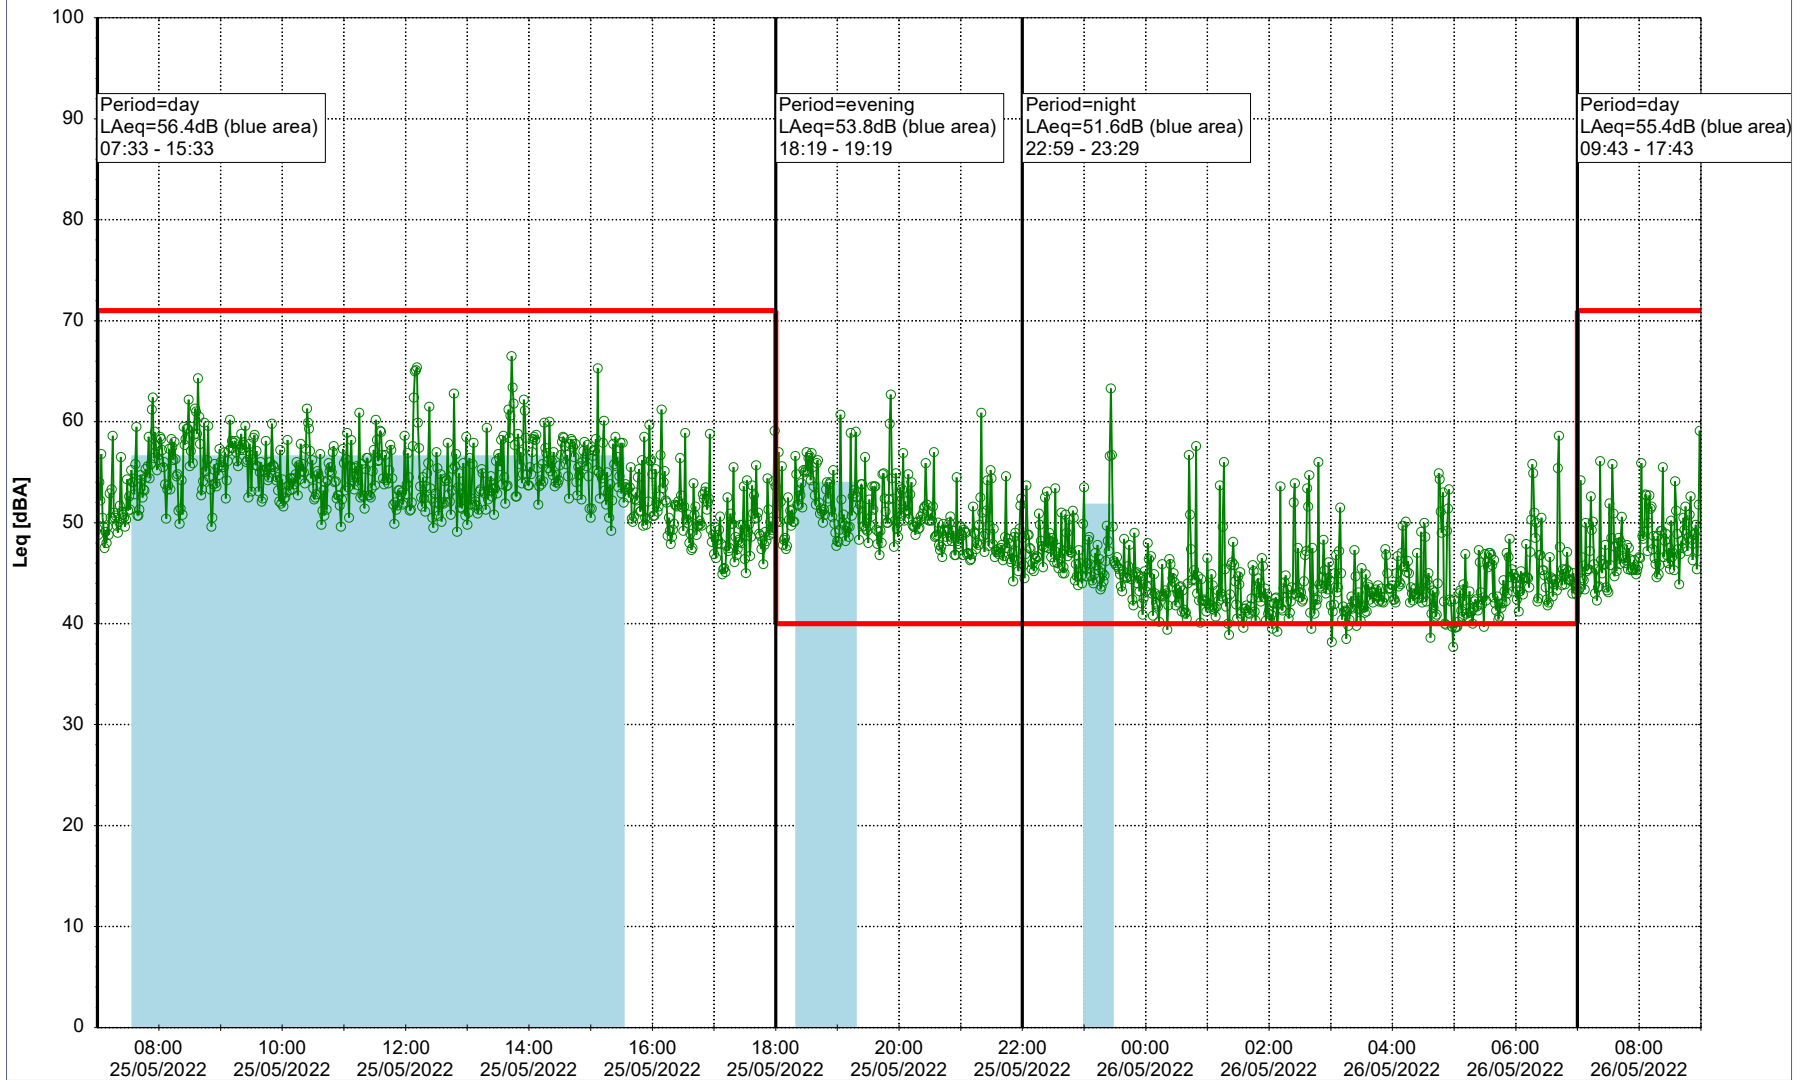

Plan View

Remarks

...

Noise Time Related Diagram

○○○ NEL_NS01

Project: Kronos Sydhavnen
Construction: Ny Ellebjerg
Location: N-V

26/05/2022
27/05/2022

Noise Time Related Diagram

○○○ NEL_NS01

Remarks

...

Project: Kronos Sydhavnen
Construction: Ny Ellebjerg
Location: N-V

Plan View

Remarks

...

Noise Time Related Diagram

27/05/2022
28/05/2022

○○○ NEL_NS01

Project: Kronos Sydhavnen
Construction: Ny Ellebjerg
Location: N-V

Plan View

Remarks

...

Noise Time Related Diagram

28/05/2022
29/05/2022

○○○ NEL_NS01

Project: Kronos Sydhavnen
Construction: Ny Ellebjerg
Location: N-V

Plan View

Remarks

...

Noise Time Related Diagram

29/05/2022
30/05/2022

○○○ NEL_NS01