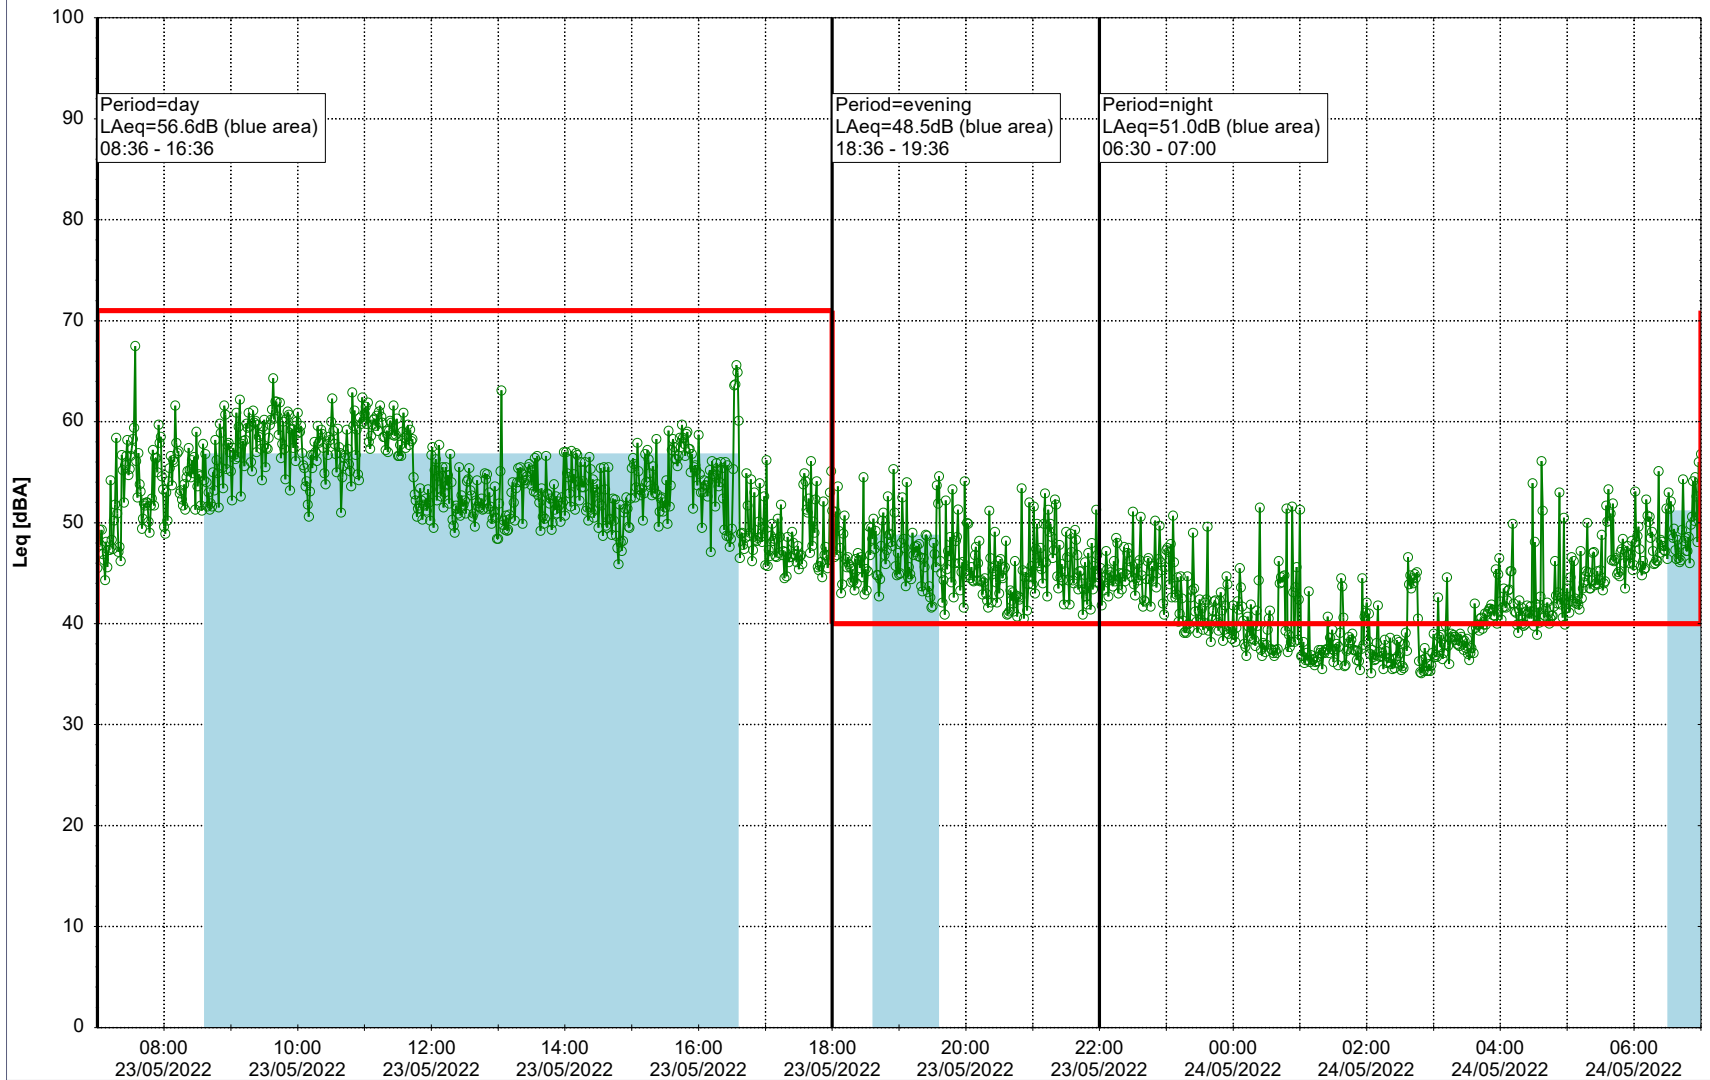

Noise Time Related Diagram

23/05/2022
24/05/2022

○○○ NEL_NS01