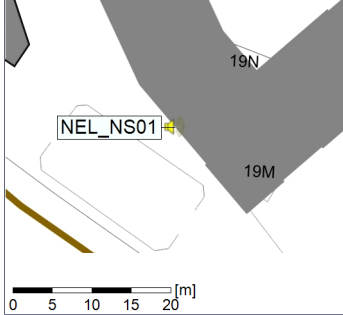

○○○ NEL_NS01

Remarks

...

Project: Kronos Sydhavnen
Construction: Ny Ellebjerg
Location: N-V

Plan View

Remarks

...

Noise Time Related Diagram