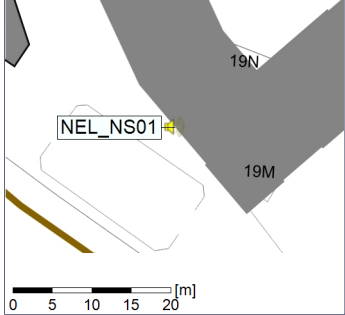

Plan View

Remarks

...

Noise Time Related Diagram

24/05/2022
25/05/2022

○○○ NEL_NS01

Project: Kronos Sydhavnen
Construction: Ny Ellebjerg
Location: N-V

25/05/2022
26/05/2022

Plan View

Remarks

...

Noise Time Related Diagram

○○○ NEL_NS01

Project: Kronos Sydhavnen
Construction: Ny Ellebjerg
Location: N-V

26/05/2022
27/05/2022

Noise Time Related Diagram

○○○ NEL_NS01

Project: Kronos Sydhavnen
Construction: Ny Ellebjerg
Location: N-V

Plan View

Remarks

...

Noise Time Related Diagram

29/05/2022
30/05/2022

○○○ NEL_NS01