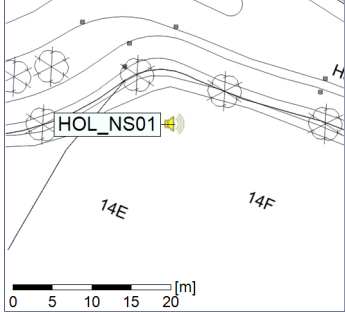

...

Noise Time Related Diagram

01/06/2023
02/06/2023

○ ○ ○ ○ HOL_NS01

Project: Kronos Sydhavnen
Construction: Havneholmen
Location: N-V

Plan View

Remarks

...

Noise Time Related Diagram

02/06/2023
03/06/2023

○ ○ ○ ○ HOL_NS01

Project: Kronos Sydhavnen
Construction: Havneholmen
Location: N-V

Plan View

Remarks

...

Noise Time Related Diagram