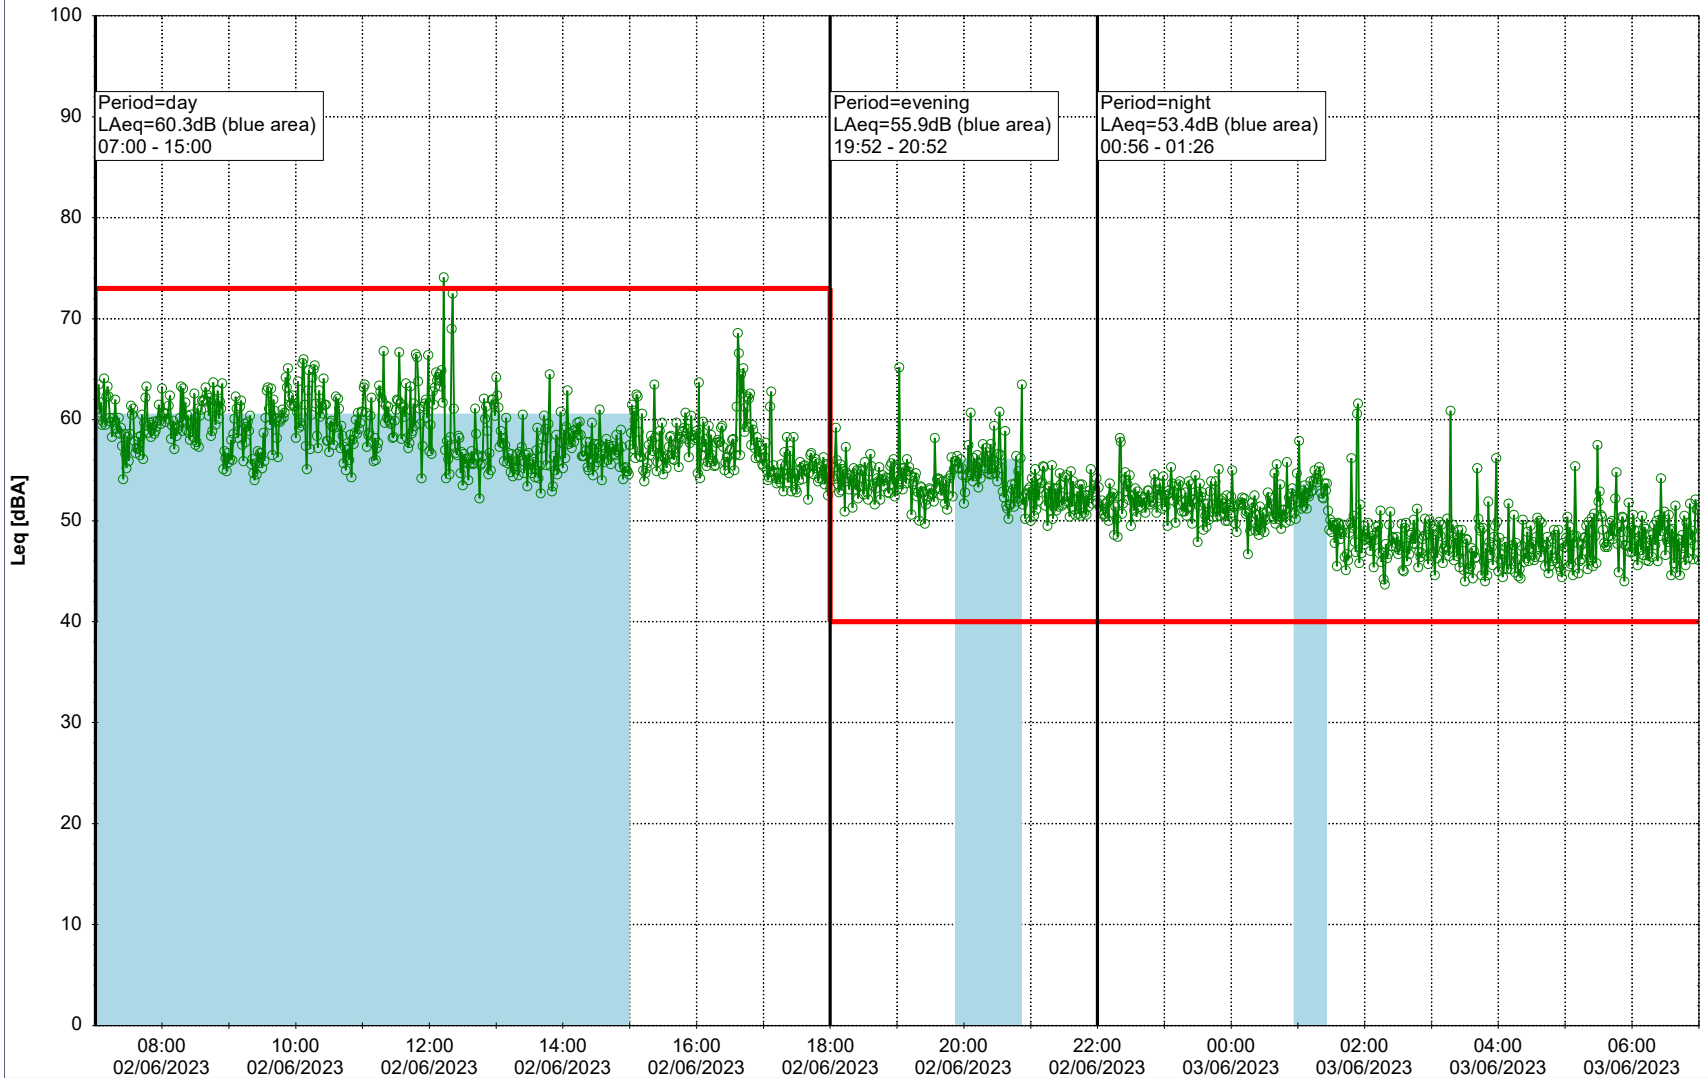

...

Noise Time Related Diagram

01/06/2023
02/06/2023

○ ○ ○ ○ HOL_NS01

Project: Kronos Sydhavnen
Construction: Havneholmen
Location: N-V

Plan View

Remarks

...

Noise Time Related Diagram

02/06/2023
03/06/2023

○ ○ ○ ○ HOL_NS01

Project: Kronos Sydhavnen
Construction: Havneholmen
Location: N-V

Plan View

Remarks

...

Noise Time Related Diagram