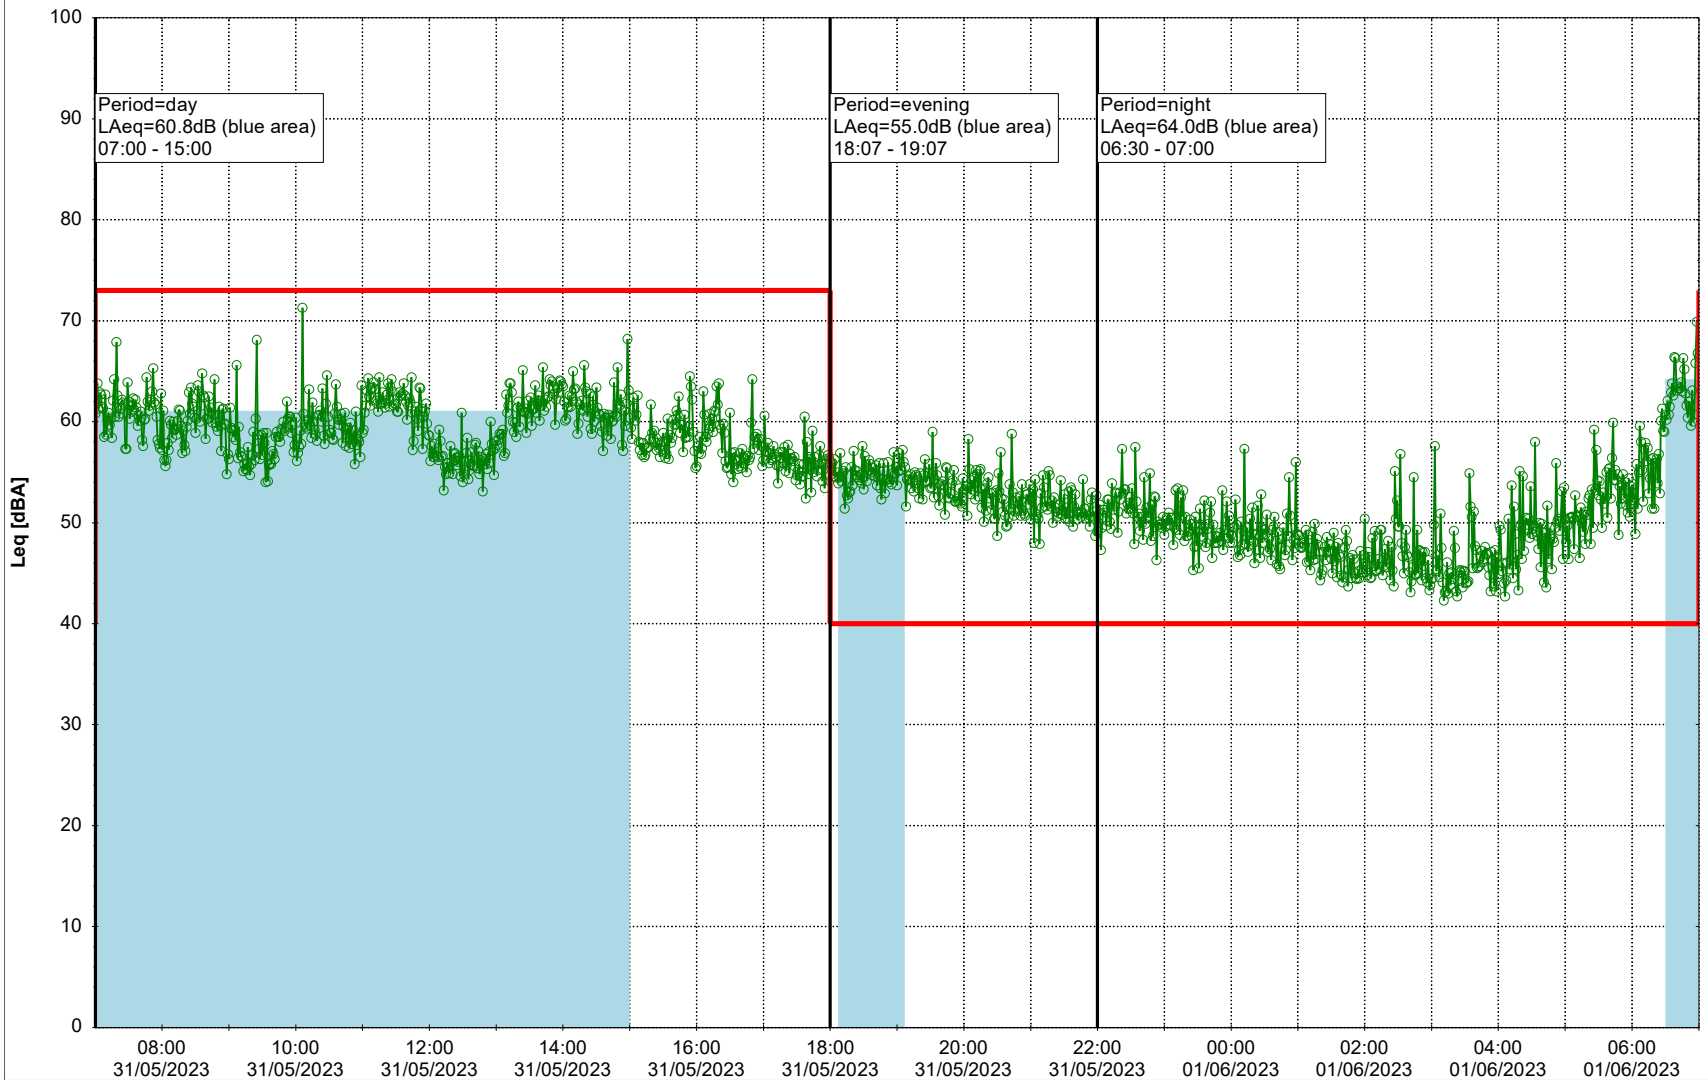

Plan View

Remarks

...

Noise Time Related Diagram

30/05/2023
31/05/2023

○ ○ ○ ○ HOL_NS01

Project: Kronos Sydhavnen
Construction: Havneholmen
Location: N-V

Plan View

Remarks

...

Noise Time Related Diagram

31/05/2023
01/06/2023

○ ○ ○ ○ HOL_NS01

Project: Kronos Sydhavnen
Construction: Havneholmen
Location: N-V

Plan View

Remarks

...

Noise Time Related Diagram

01/06/2023
02/06/2023

○ ○ ○ ○ HOL_NS01

Project: Kronos Sydhavnen
Construction: Havneholmen
Location: N-V

Plan View

Remarks

...