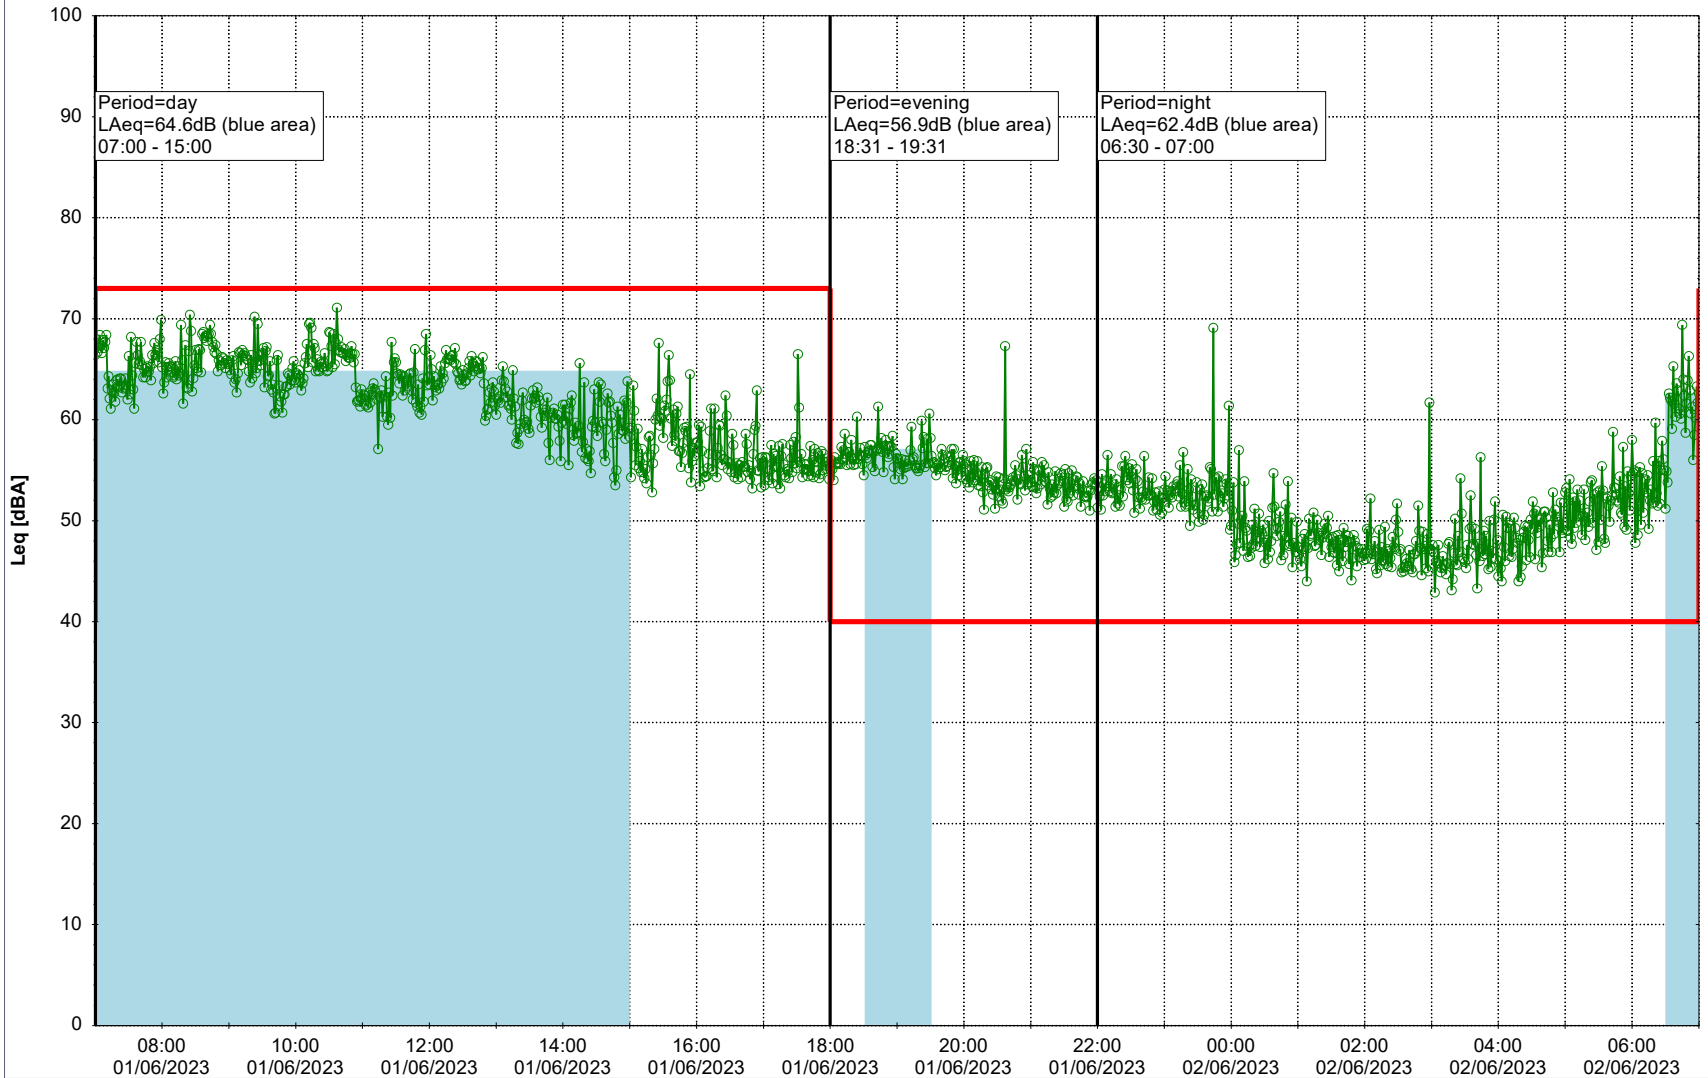

Remarks

...

Noise Time Related Diagram

31/05/2023
01/06/2023

○ ○ ○ ○ HOL_NS01

Project: Kronos Sydhavnen
Construction: Havneholmen
Location: N-V

Plan View

Remarks

...

Noise Time Related Diagram

01/06/2023
02/06/2023

○ ○ ○ ○ HOL_NS01

Project: Kronos Sydhavnen
Construction: Havneholmen
Location: N-V

Plan View

Remarks

...

Noise Time Related Diagram

02/06/2023
03/06/2023

○ ○ ○ ○ HOL_NS01

Project: Kronos Sydhavnen
Construction: Havneholmen
Location: N-V

Plan View

Remarks

...

Noise Time Related Diagram