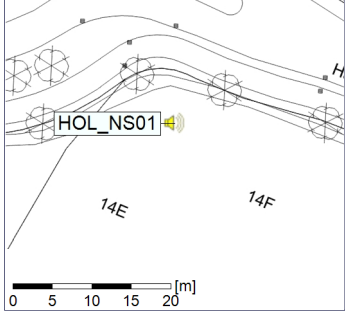

Project: Kronos Sydhavnen
Construction: Havneholmen
Location: N-V

29/05/2023
30/05/2023

Plan View

Remarks

...

Noise Time Related Diagram

○ ○ ○ ○ HOL_NS01

Project: Kronos Sydhavnen
Construction: Havneholmen
Location: N-V

Plan View

Remarks

...

Noise Time Related Diagram

30/05/2023
31/05/2023

○ ○ ○ ○ HOL_NS01

Project: Kronos Sydhavnen
Construction: Havneholmen
Location: N-V

Plan View