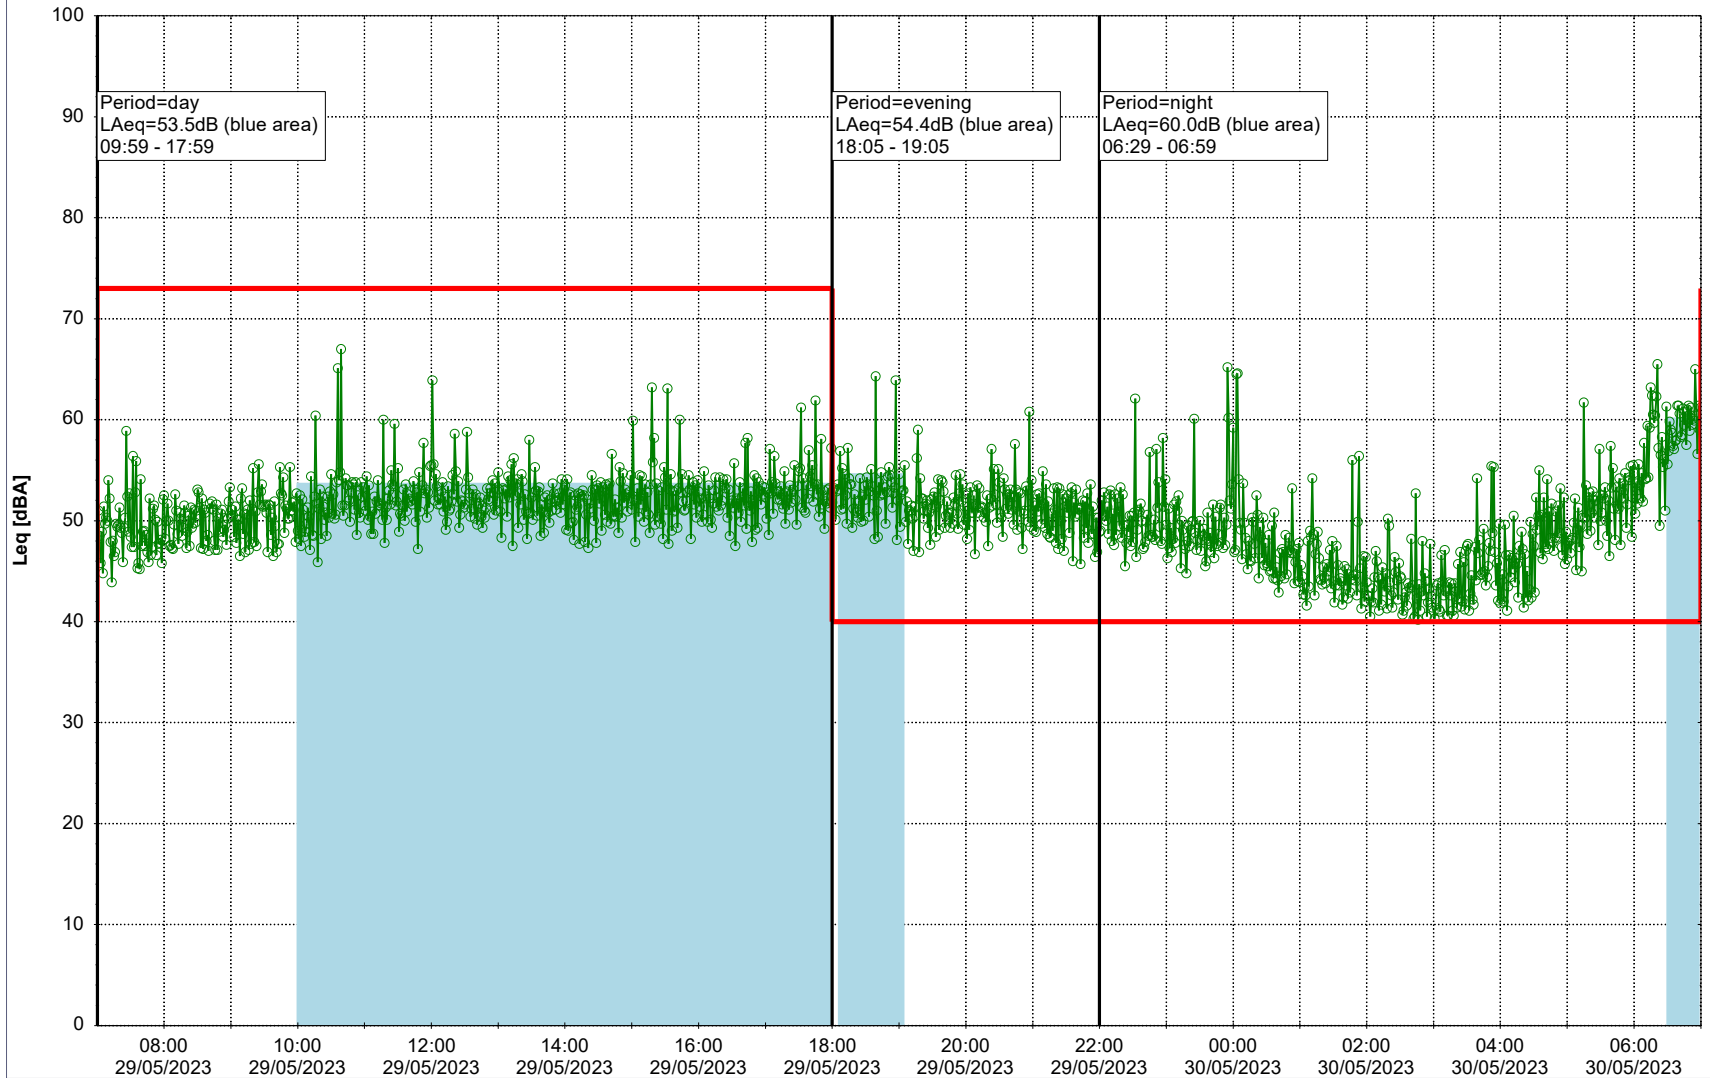

Project: Kronos Sydhavnen
Construction: Havneholmen
Location: N-V

29/05/2023
30/05/2023

Plan View

Remarks

...

Noise Time Related Diagram

○ ○ ○ ○ HOL_NS01

Project: Kronos Sydhavnen
Construction: Havneholmen
Location: N-V

Plan View

Remarks

...

Noise Time Related Diagram

30/05/2023
31/05/2023

○ ○ ○ ○ HOL_NS01

Project: Kronos Sydhavnen
Construction: Havneholmen
Location: N-V

Plan View

Remarks

...

Noise Time Related Diagram

31/05/2023
01/06/2023

○ ○ ○ ○ HOL_NS01

Project: Kronos Sydhavnen
Construction: Havneholmen
Location: N-V

Plan View

Remarks