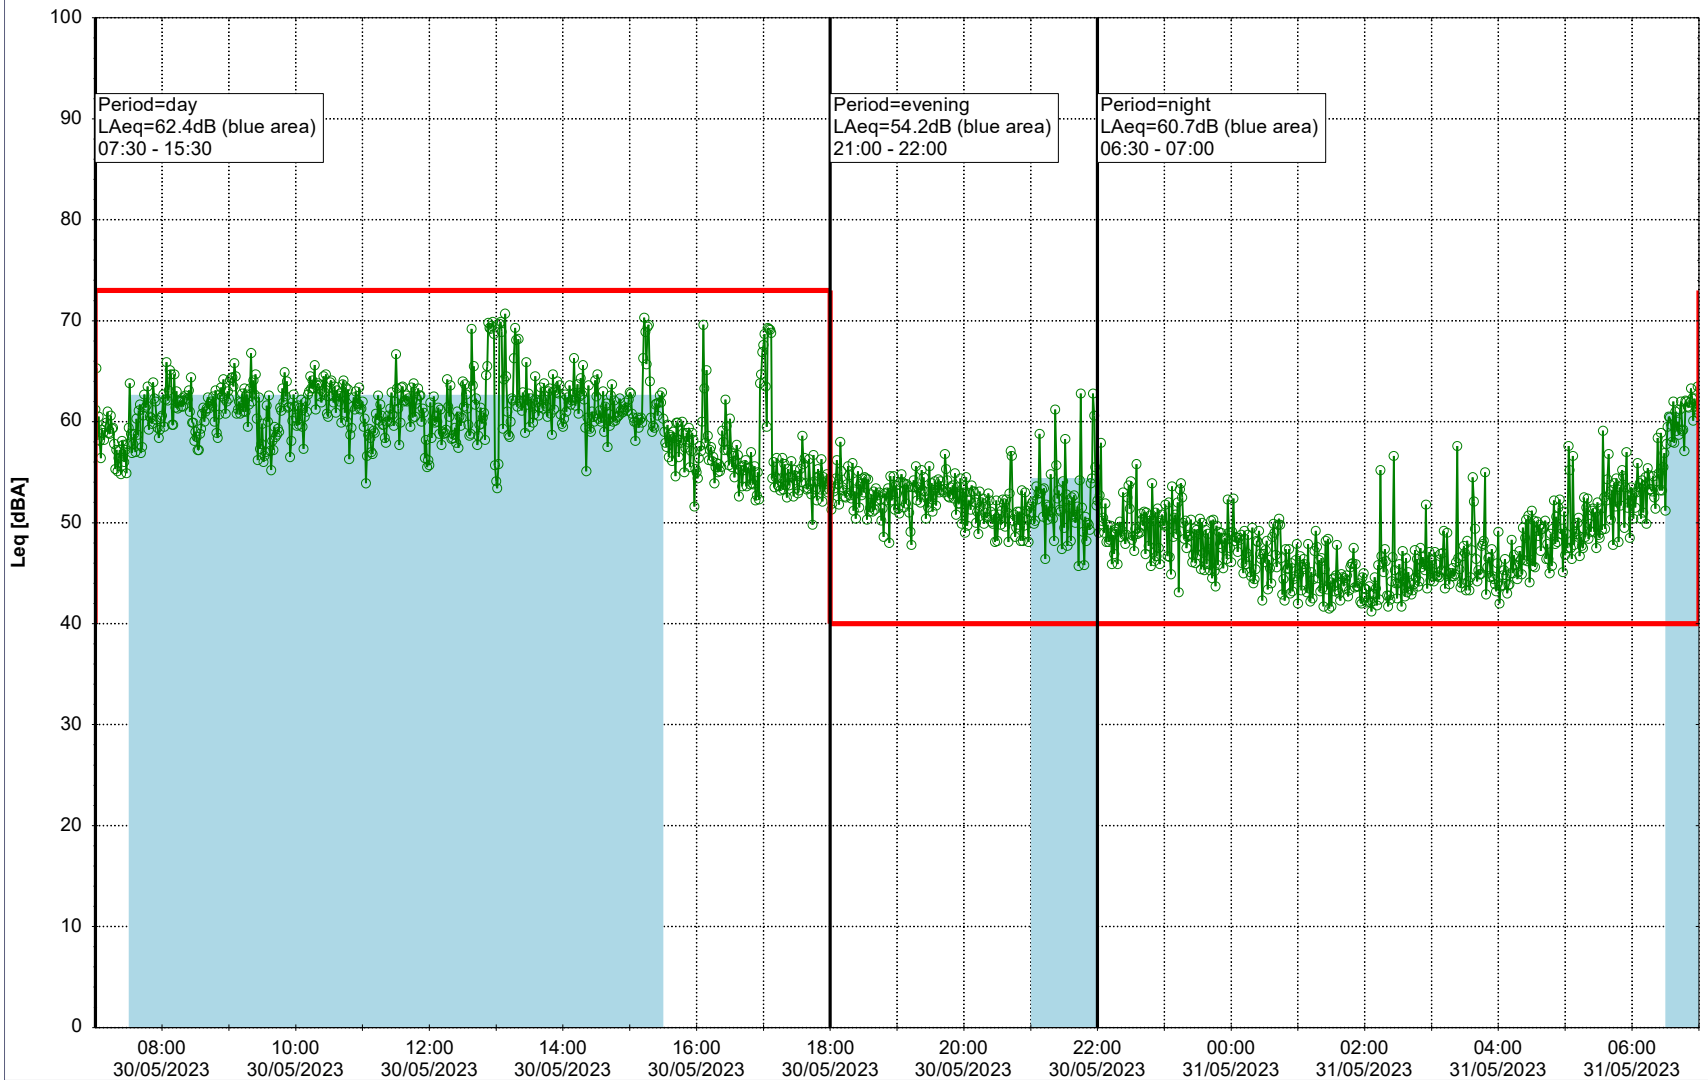

Plan View

Remarks

...

Noise Time Related Diagram

30/05/2023
31/05/2023

○ ○ ○ ○ HOL_NS01

Project: Kronos Sydhavnen
Construction: Havneholmen
Location: N-V

Plan View

Remarks

...

Noise Time Related Diagram

31/05/2023
01/06/2023

○ ○ ○ ○ HOL_NS01

Project: Kronos Sydhavnen
Construction: Havneholmen
Location: N-V

Plan View

Remarks

...

Noise Time Related Diagram

01/06/2023
02/06/2023

○ ○ ○ ○ HOL_NS01

Project: Kronos Sydhavnen
Construction: Havneholmen
Location: N-V

Plan View

Remarks

...