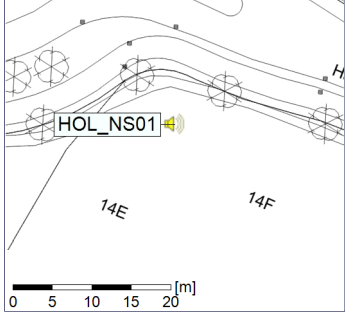

03/06/2023
04/06/2023

○ ○ ○ ○ HOL_NS01

Project: Kronos Sydhavnen
Construction: Havneholmen
Location: N-V

Plan View

Remarks

...

Noise Time Related Diagram

04/06/2023
05/06/2023