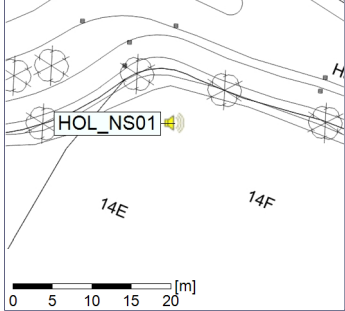

Plan View

Remarks

...

Noise Time Related Diagram

30/05/2023
31/05/2023

○ ○ ○ ○ HOL_NS01

Project: Kronos Sydhavnen
Construction: Havneholmen
Location: N-V

Plan View