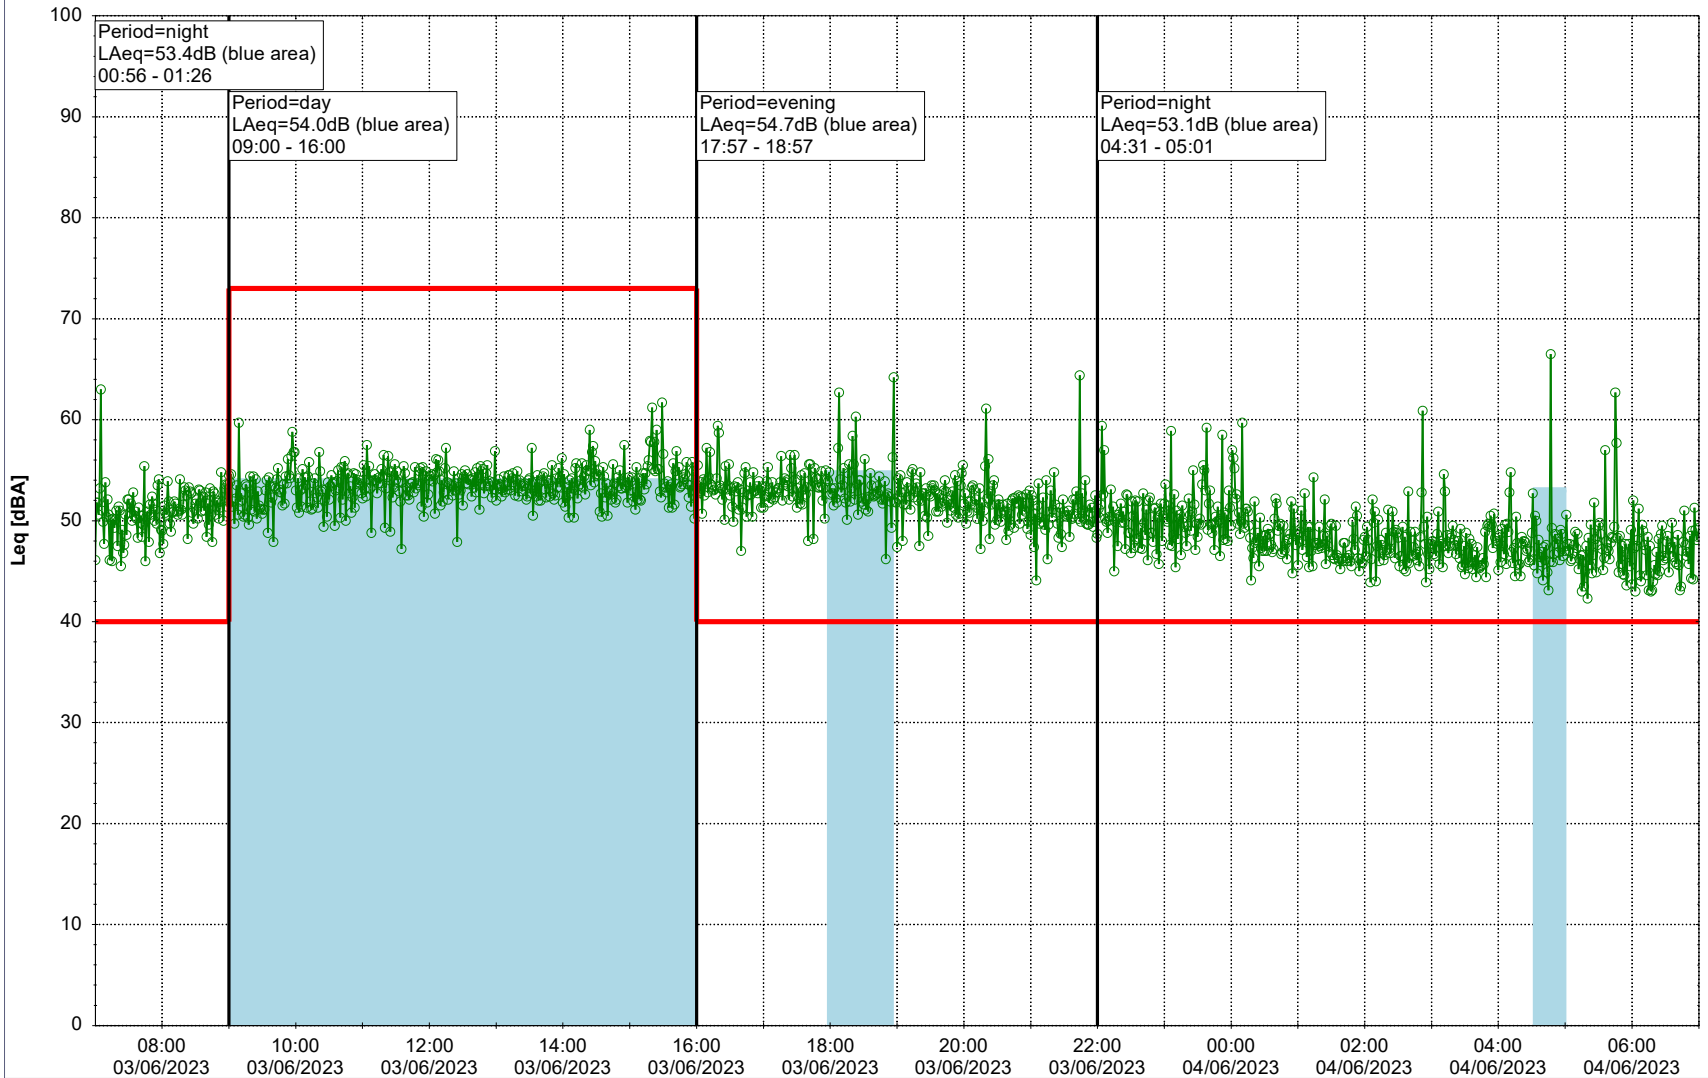

Noise Time Related Diagram

03/06/2023
04/06/2023

○ ○ ○ ○ HOL_NS01