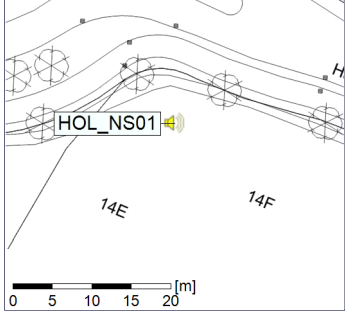

Remarks

...

Noise Time Related Diagram

31/05/2023
01/06/2023

○ ○ ○ ○ HOL_NS01

Project: Kronos Sydhavnen
Construction: Havneholmen
Location: N-V

Plan View

Remarks

...

Noise Time Related Diagram

01/06/2023
02/06/2023

○ ○ ○ ○ HOL_NS01

Project: Kronos Sydhavnen
Construction: Havneholmen
Location: N-V

Plan View

Remarks

...