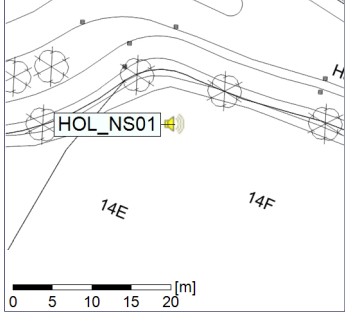

Project: Kronos Sydhavnen
Construction: Havneholmen
Location: N-V

29/05/2023
30/05/2023

Plan View

Remarks

...

Noise Time Related Diagram

○ ○ ○ ○ HOL_NS01

Project: Kronos Sydhavnen
Construction: Havneholmen
Location: N-V

Plan View

Remarks

...

Noise Time Related Diagram

30/05/2023
31/05/2023

○ ○ ○ ○ HOL_NS01

Project: Kronos Sydhavnen
Construction: Havneholmen
Location: N-V

Plan View