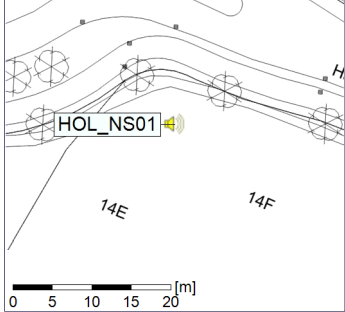

Noise Time Related Diagram

02/06/2023
03/06/2023

○ ○ ○ ○ HOL_NS01

Project: Kronos Sydhavnen
Construction: Havneholmen
Location: N-V

Plan View

Remarks

...

Noise Time Related Diagram