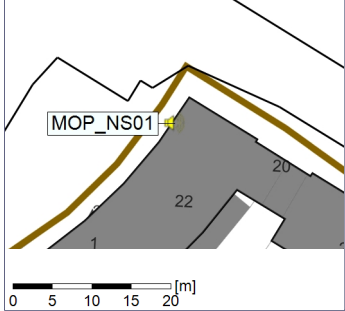

14/01/2023
15/01/2023

○○○○ MOP_NS01

Project: Kronos Sydhavnen
Construction: Mozarts Plads
Location: N-V

Plan View

Remarks

...

Noise Time Related Diagram

15/01/2023
16/01/2023