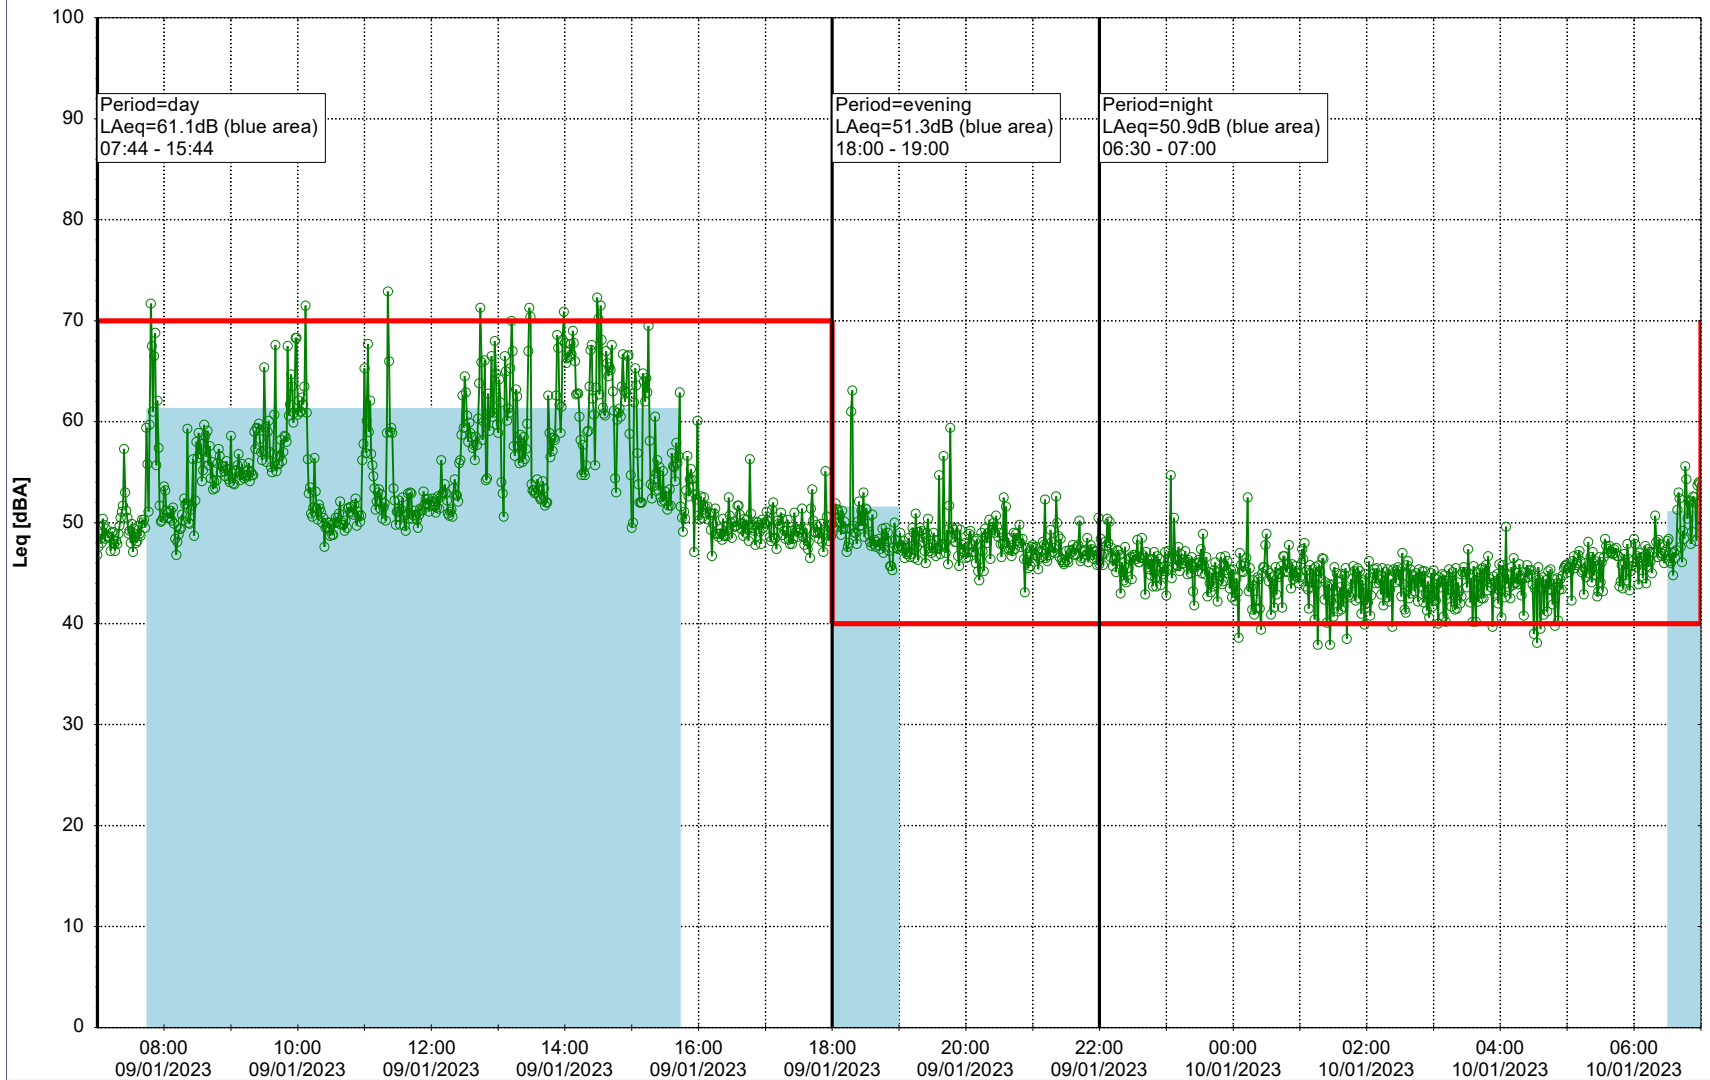

Project: Kronos Sydhavnen
Construction: Mozarts Plads
Location: N-V

Plan View

Remarks

...

Noise Time Related Diagram

09/01/2023
10/01/2023

○○○○ MOP_NS01

Project: Kronos Sydhavnen
Construction: Mozarts Plads
Location: N-V

Plan View

Remarks

...

Noise Time Related Diagram

10/01/2023
11/01/2023

○○○○ MOP_NS01

Project: Kronos Sydhavnen
Construction: Mozarts Plads
Location: N-V

Plan View

Remarks

...

Noise Time Related Diagram

11/01/2023
12/01/2023

○○○ MOP_NS01

Project: Kronos Sydhavnen
Construction: Mozarts Plads
Location: N-V

Plan View

Remarks