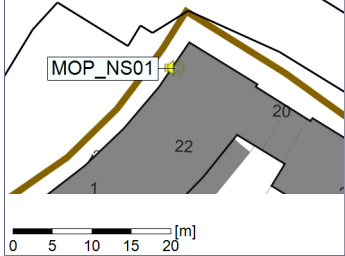

Remarks

...

Noise Time Related Diagram

11/01/2023
12/01/2023

○○○ MOP_NS01

Project: Kronos Sydhavnen
Construction: Mozarts Plads
Location: N-V

Plan View

Remarks