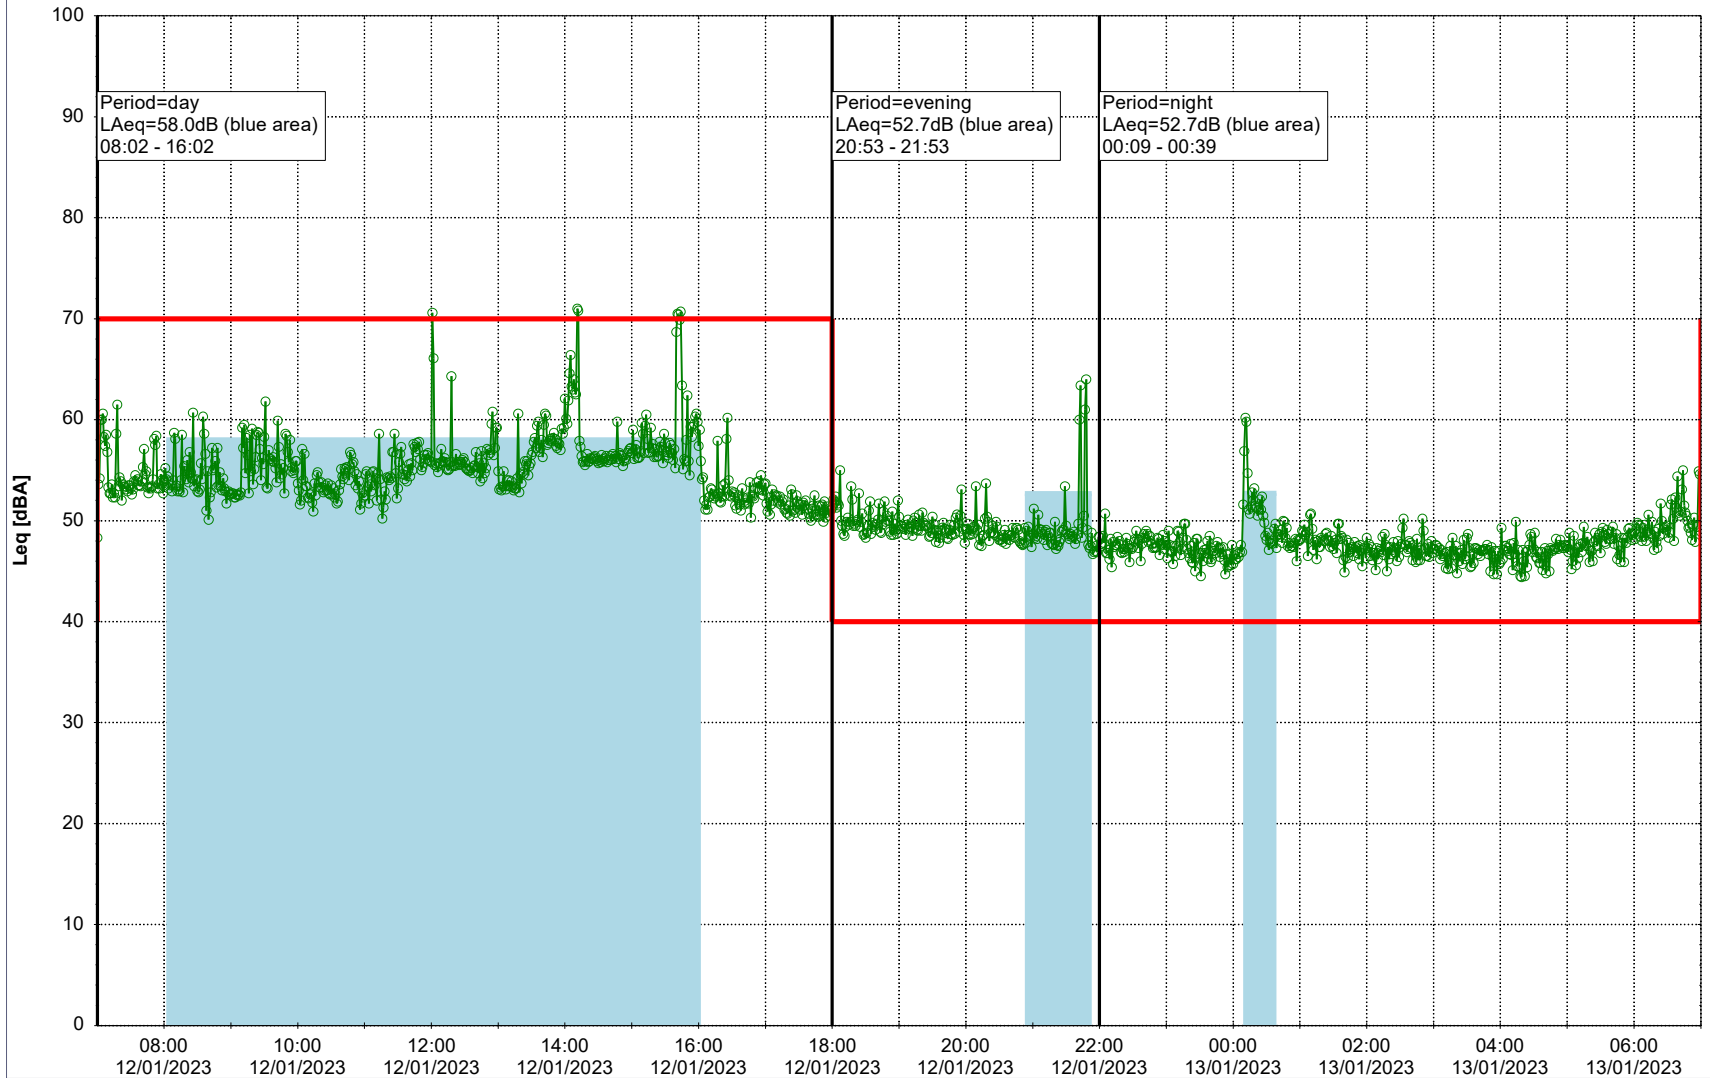

Noise Time Related Diagram

12/01/2023
13/01/2023

○○○○ MOP_NS01