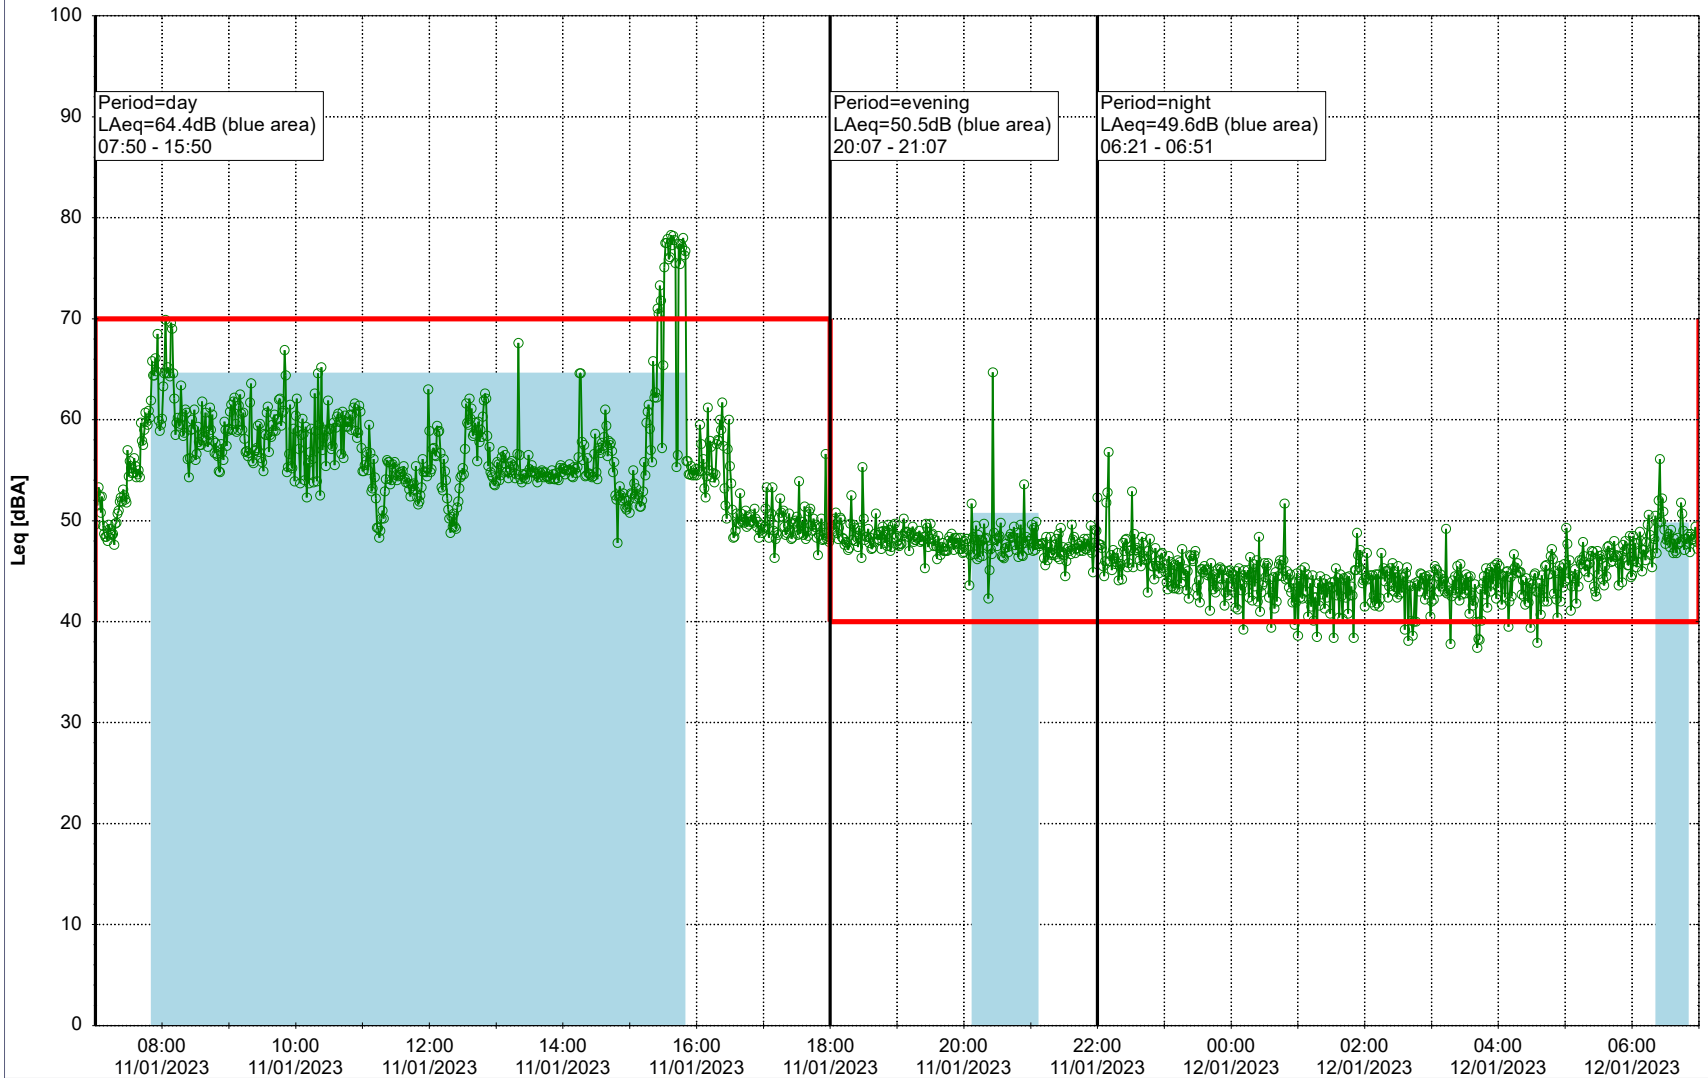

Plan View

Remarks

...

Noise Time Related Diagram

10/01/2023
11/01/2023

○○○○ MOP_NS01

Project: Kronos Sydhavnen
Construction: Mozarts Plads
Location: N-V

Plan View

Remarks

...

Noise Time Related Diagram

11/01/2023
12/01/2023

○○○ MOP_NS01

Project: Kronos Sydhavnen
Construction: Mozarts Plads
Location: N-V

Plan View

Remarks