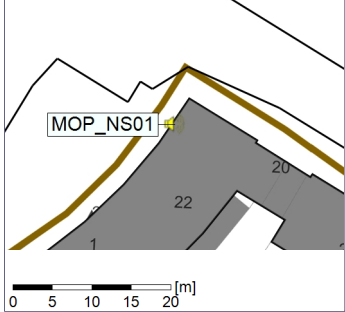

...

Noise Time Related Diagram

12/01/2023
13/01/2023

○○○○ MOP_NS01

Project: Kronos Sydhavnen
Construction: Mozarts Plads
Location: N-V

Plan View

Remarks

...