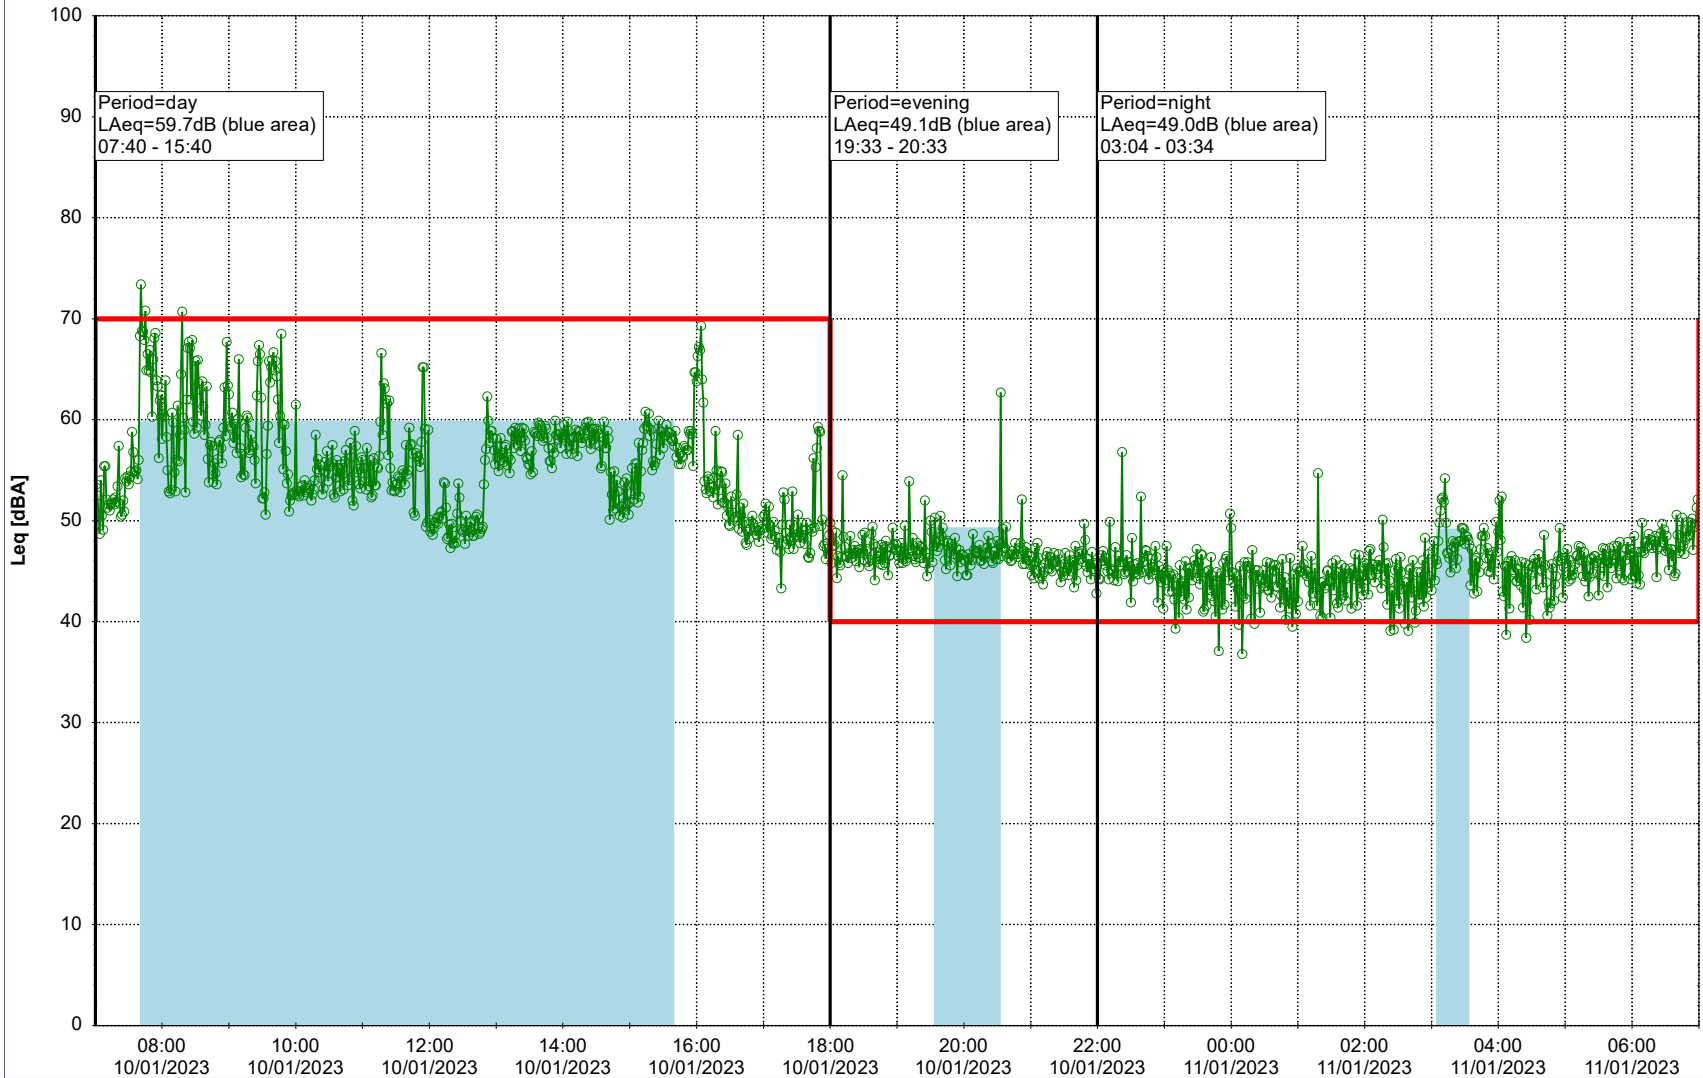

Plan View

Remarks

...

Noise Time Related Diagram

10/01/2023
11/01/2023

○○○○ MOP_NS01

Project: Kronos Sydhavnen
Construction: Mozarts Plads
Location: N-V

Plan View

Remarks

...

Noise Time Related Diagram

11/01/2023
12/01/2023

○○○ MOP_NS01

Project: Kronos Sydhavnen
Construction: Mozarts Plads
Location: N-V

Plan View

Remarks

Noise Time Related Diagram

13/01/2023
14/01/2023

○○○○ MOP_NS01

Project: Kronos Sydhavnen
Construction: Mozarts Plads
Location: N-V

Plan View

Remarks

...

Noise Time Related Diagram