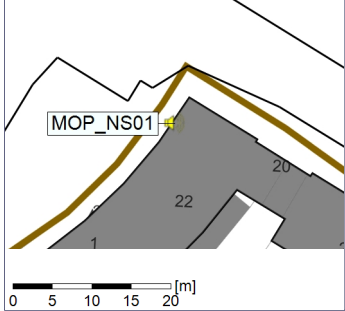

Plan View

Remarks

...

Noise Time Related Diagram

10/01/2023
11/01/2023

○○○○ MOP_NS01

Project: Kronos Sydhavnen
Construction: Mozarts Plads
Location: N-V

Plan View