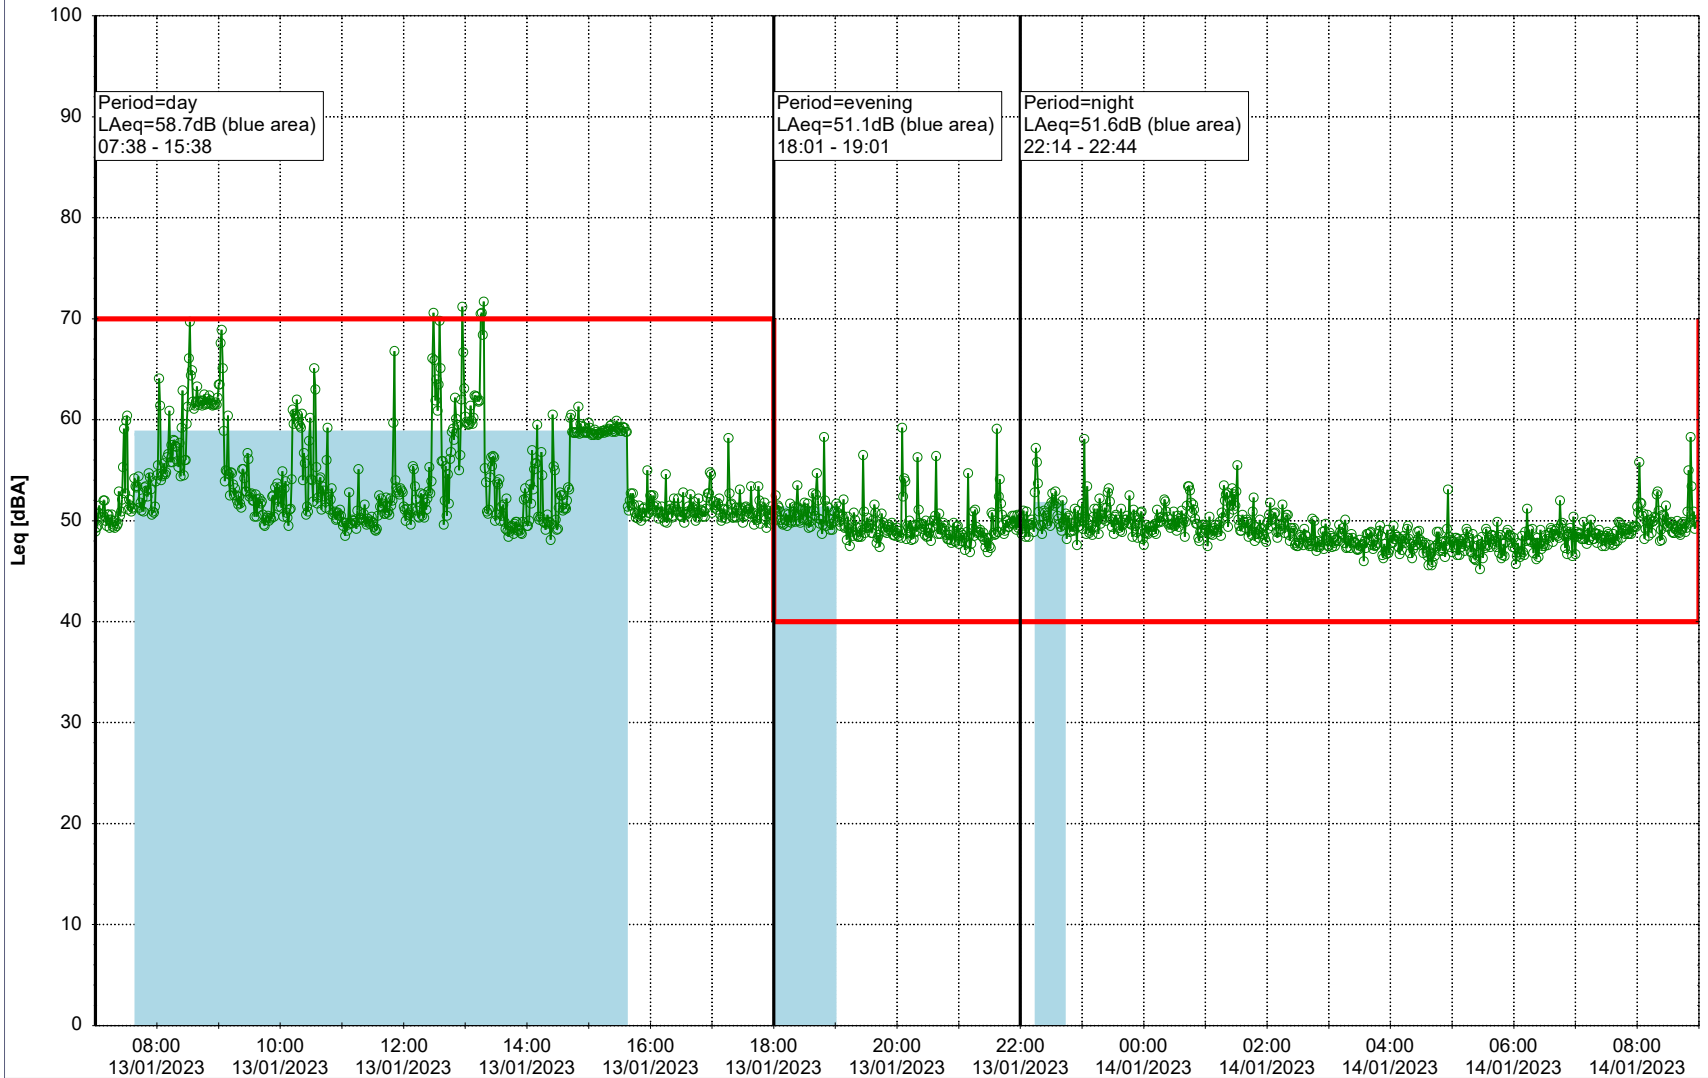

...

Noise Time Related Diagram

12/01/2023
13/01/2023

○○○○ MOP_NS01

Project: Kronos Sydhavnen
Construction: Mozarts Plads
Location: N-V

Plan View

Remarks

...

Noise Time Related Diagram

13/01/2023
14/01/2023

○○○○ MOP_NS01

Project: Kronos Sydhavnen
Construction: Mozarts Plads
Location: N-V

Plan View

Remarks

...

Noise Time Related Diagram