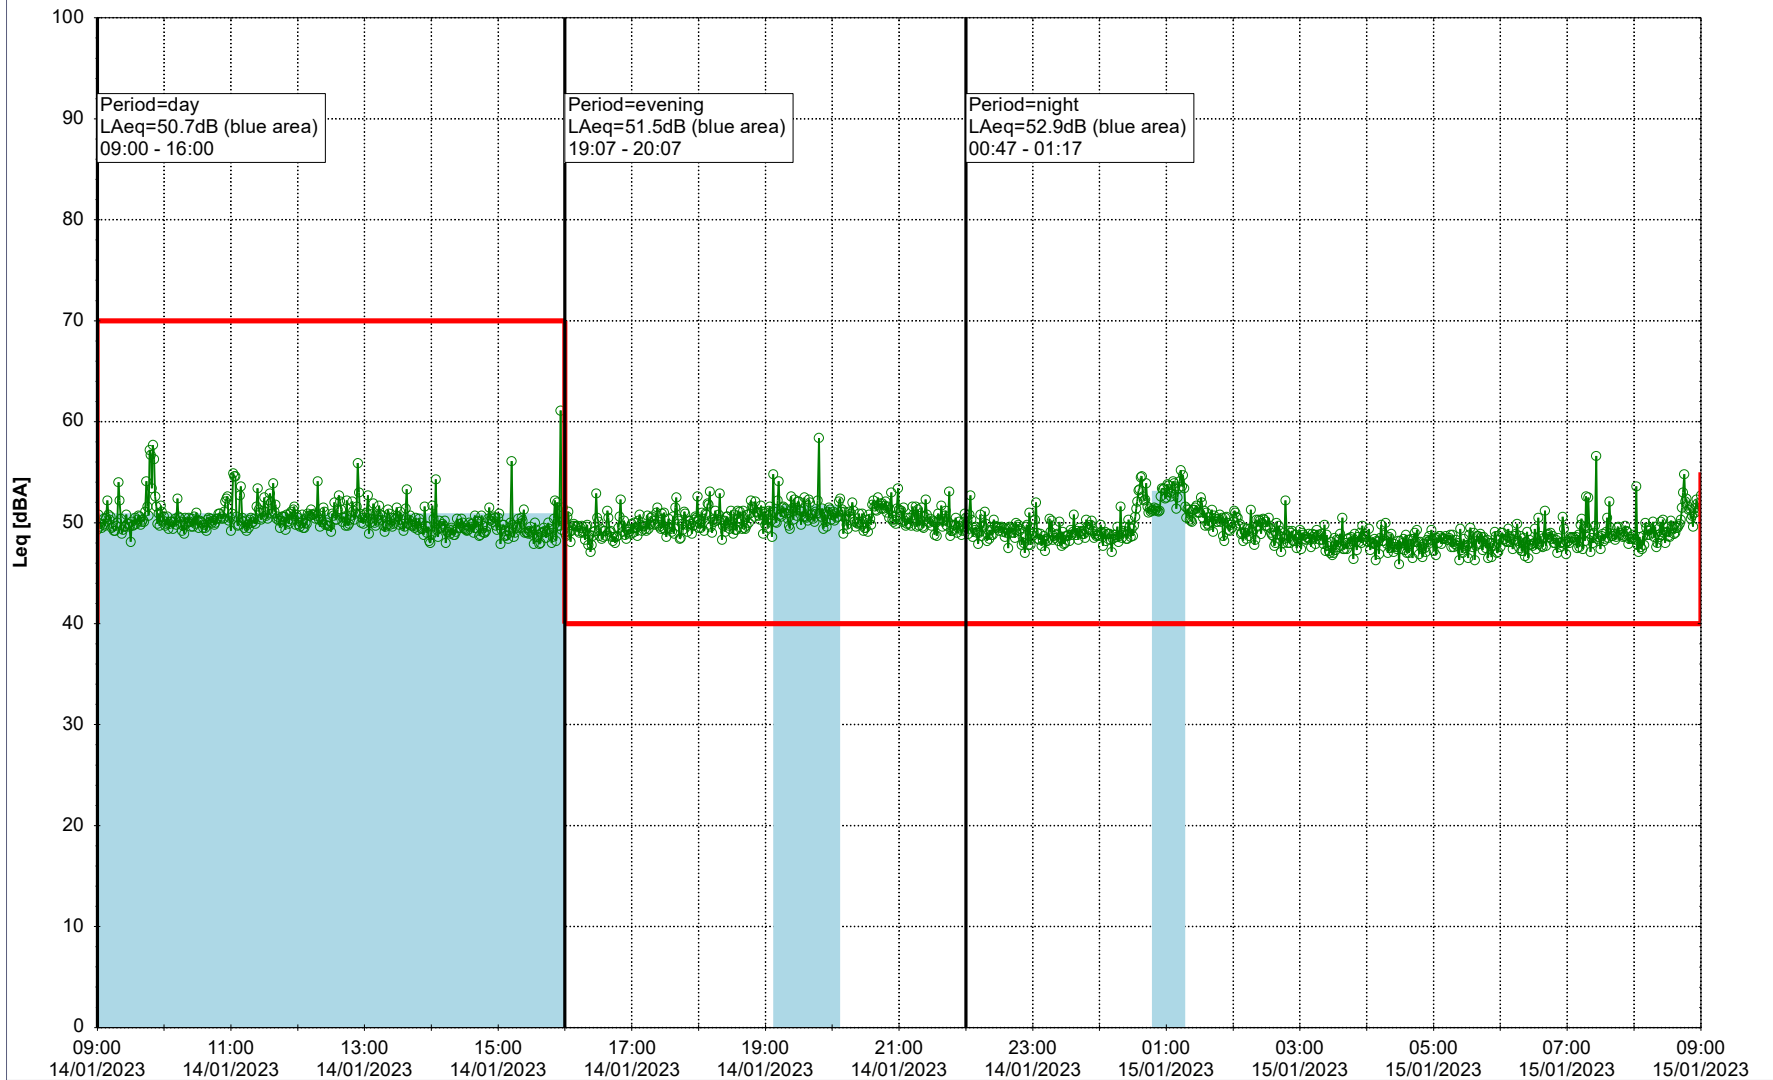

Noise Time Related Diagram

13/01/2023
14/01/2023

○○○○ MOP_NS01

Project: Kronos Sydhavnen
Construction: Mozarts Plads
Location: N-V

Plan View

Remarks

...

Noise Time Related Diagram

14/01/2023
15/01/2023

○○○○ MOP_NS01

Project: Kronos Sydhavnen
Construction: Mozarts Plads
Location: N-V

Plan View

Remarks

...

Noise Time Related Diagram

15/01/2023
16/01/2023