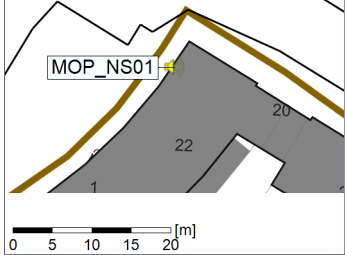

Project: Kronos Sydhavnen
Construction: Mozarts Plads
Location: N-V

Plan View

Remarks

...

Noise Time Related Diagram

09/01/2023
10/01/2023

○○○○ MOP_NS01

Project: Kronos Sydhavnen
Construction: Mozarts Plads
Location: N-V