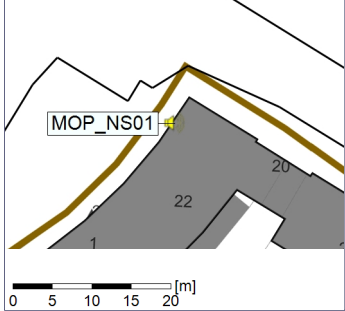

Noise Time Related Diagram

13/01/2023
14/01/2023

○○○○ MOP_NS01

Project: Kronos Sydhavnen
Construction: Mozarts Plads
Location: N-V

Plan View

Remarks

...

Noise Time Related Diagram