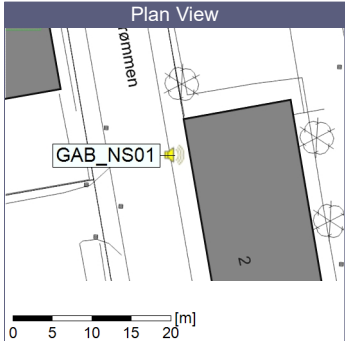

Remarks

...

Noise Time Related Diagram

28/03/2020
29/03/2020

○○○○ GAB_NS01

Project: Kronos Sydhavnen
Construction: Gåsebæk
Location: N-V

29/03/2020
30/03/2020

Noise Time Related Diagram