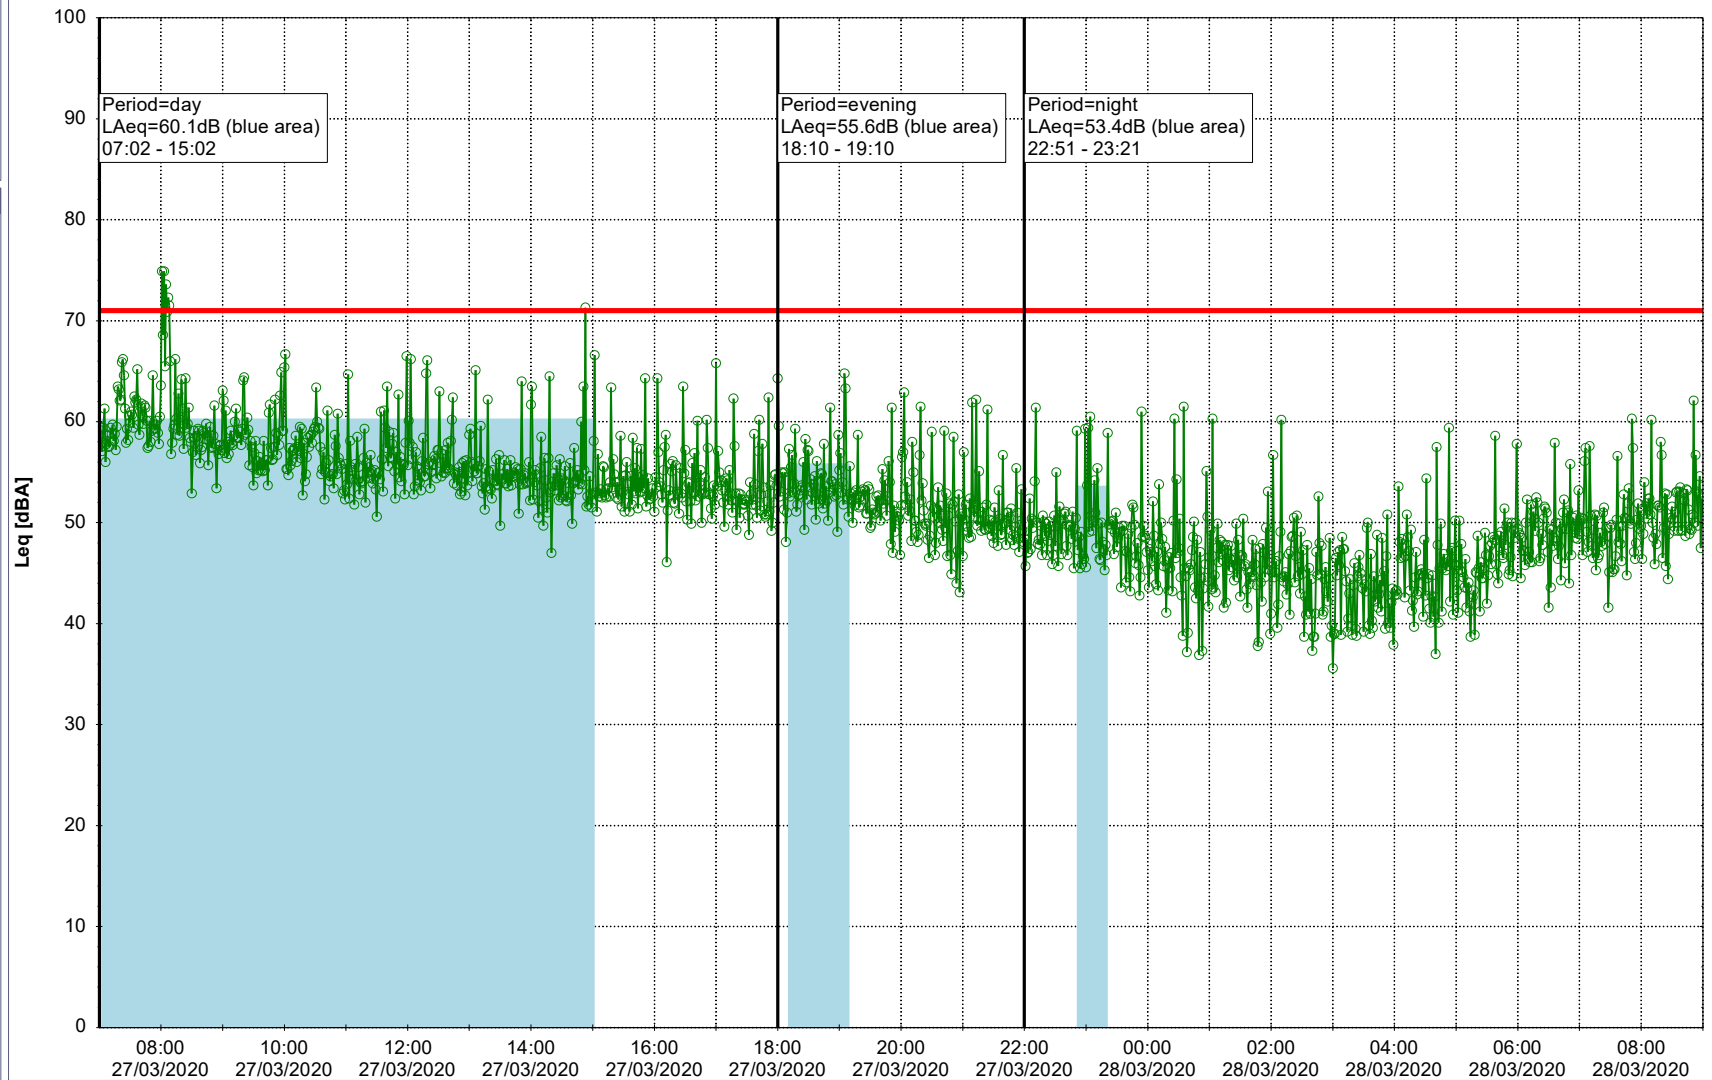

Project: Kronos Sydhavnen
Construction: Gåsebæk
Location: N-V

27/03/2020
28/03/2020

Remarks

...

Noise Time Related Diagram

○○○ GAB_NS01

Project: Kronos Sydhavnen
Construction: Gåsebæk
Location: N-V

Plan View

Remarks

...

Noise Time Related Diagram

28/03/2020
29/03/2020

○○○○ GAB_NS01

Project: Kronos Sydhavnen
Construction: Gåsebæk
Location: N-V

29/03/2020
30/03/2020

Noise Time Related Diagram