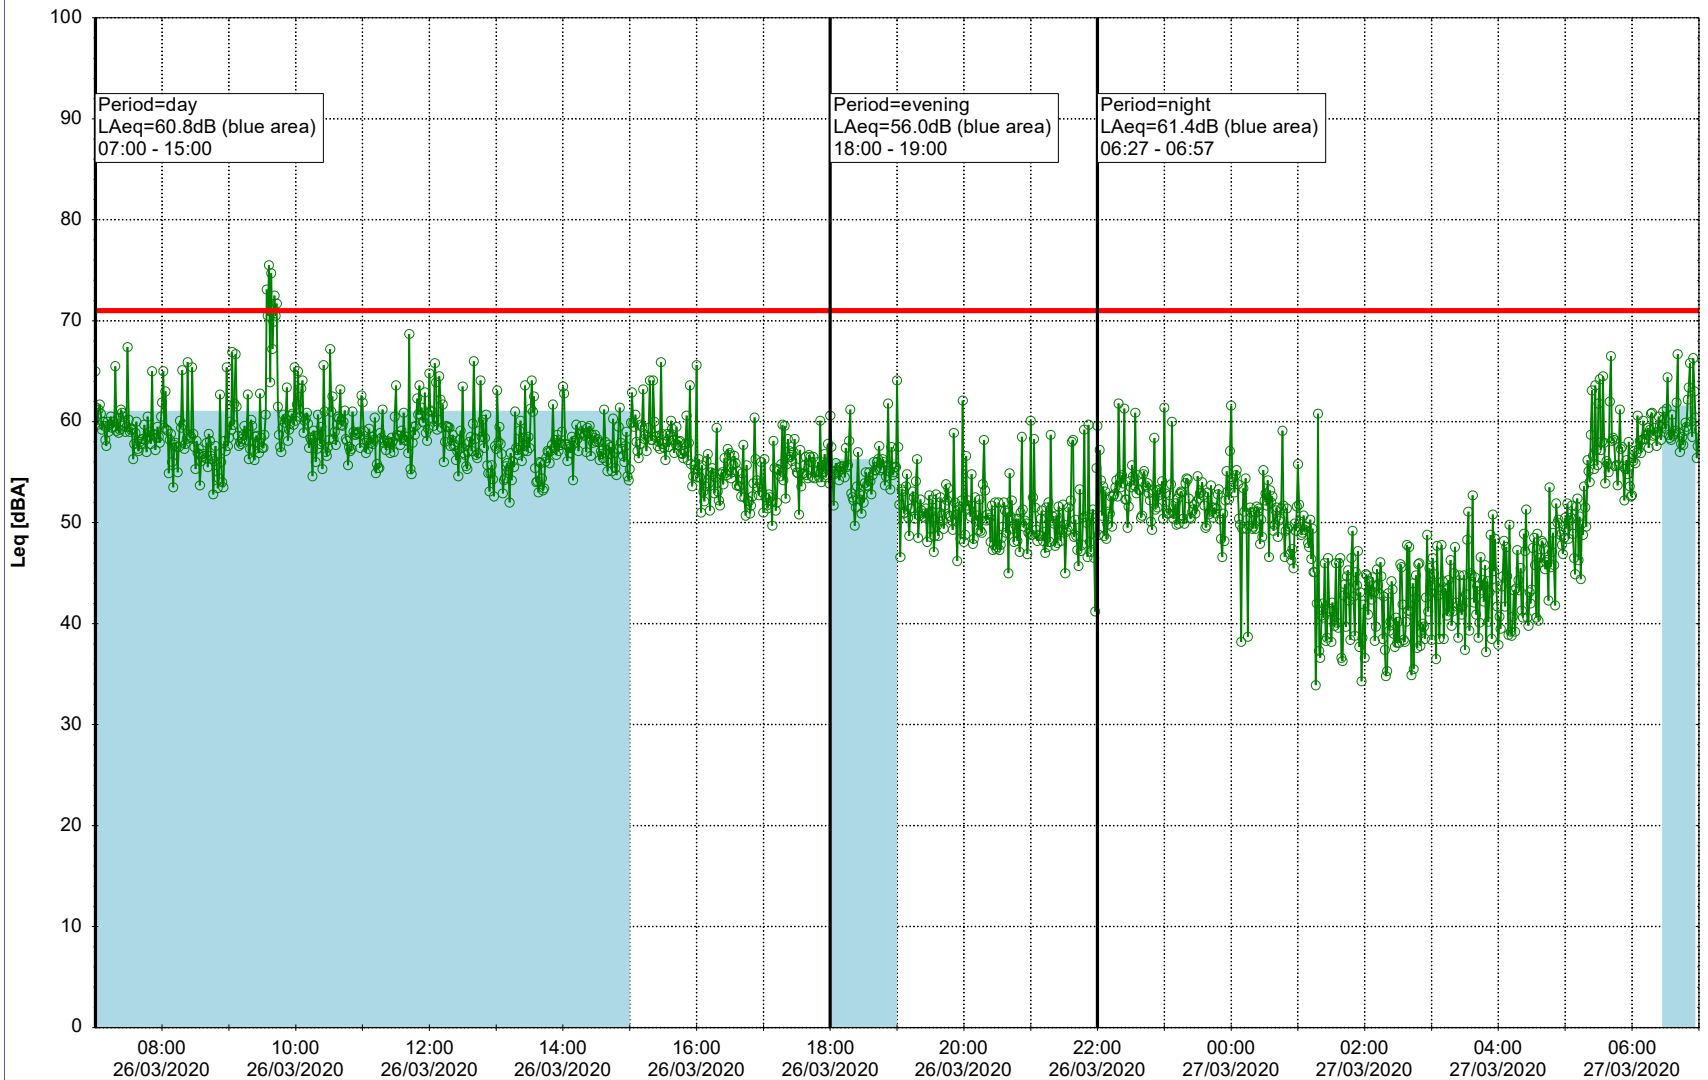

Noise Time Related Diagram

○○○ GAB_NS01

Project: Kronos Sydhavnen
Construction: Gåsebæk
Location: N-V

26/03/2020
27/03/2020

Noise Time Related Diagram

○○○ GAB_NS01

Remarks

...

Project: Kronos Sydhavnen
Construction: Gåsebæk
Location: N-V

27/03/2020
28/03/2020

Remarks

...

Noise Time Related Diagram

○○○ GAB_NS01

Project: Kronos Sydhavnen
Construction: Gåsebæk
Location: N-V

Plan View

Remarks

...

Noise Time Related Diagram

28/03/2020
29/03/2020

○○○○ GAB_NS01

Project: Kronos Sydhavnen
Construction: Gåsebæk
Location: N-V

29/03/2020
30/03/2020

Noise Time Related Diagram