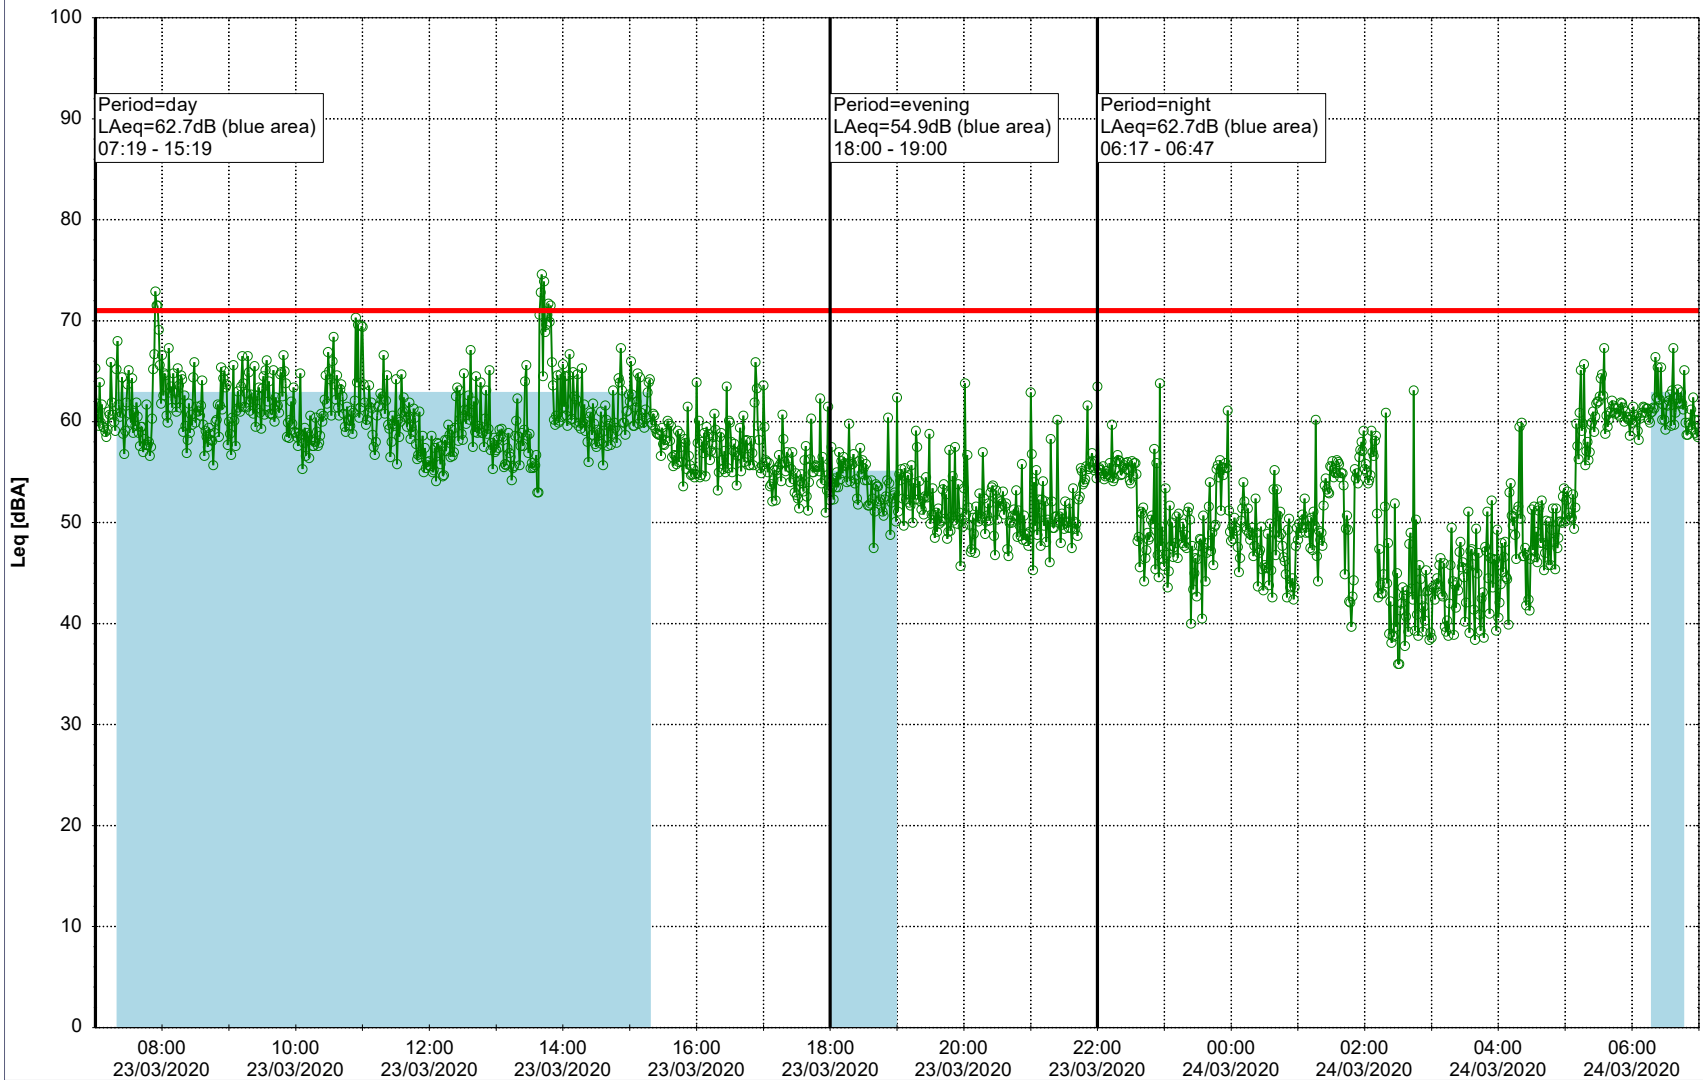

Project: Kronos Sydhavnen
Construction: Gåsebæk
Location: N-V

23/03/2020
24/03/2020

Remarks

...

Noise Time Related Diagram

○○○ GAB_NS01