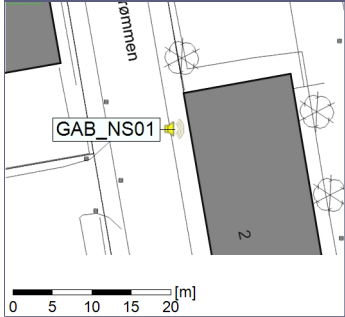

Project: Kronos Sydhavnen
Construction: Gåsebæk
Location: N-V

27/03/2020
28/03/2020

Remarks

...

Noise Time Related Diagram

○○○ GAB_NS01

Project: Kronos Sydhavnen
Construction: Gåsebæk
Location: N-V

Plan View