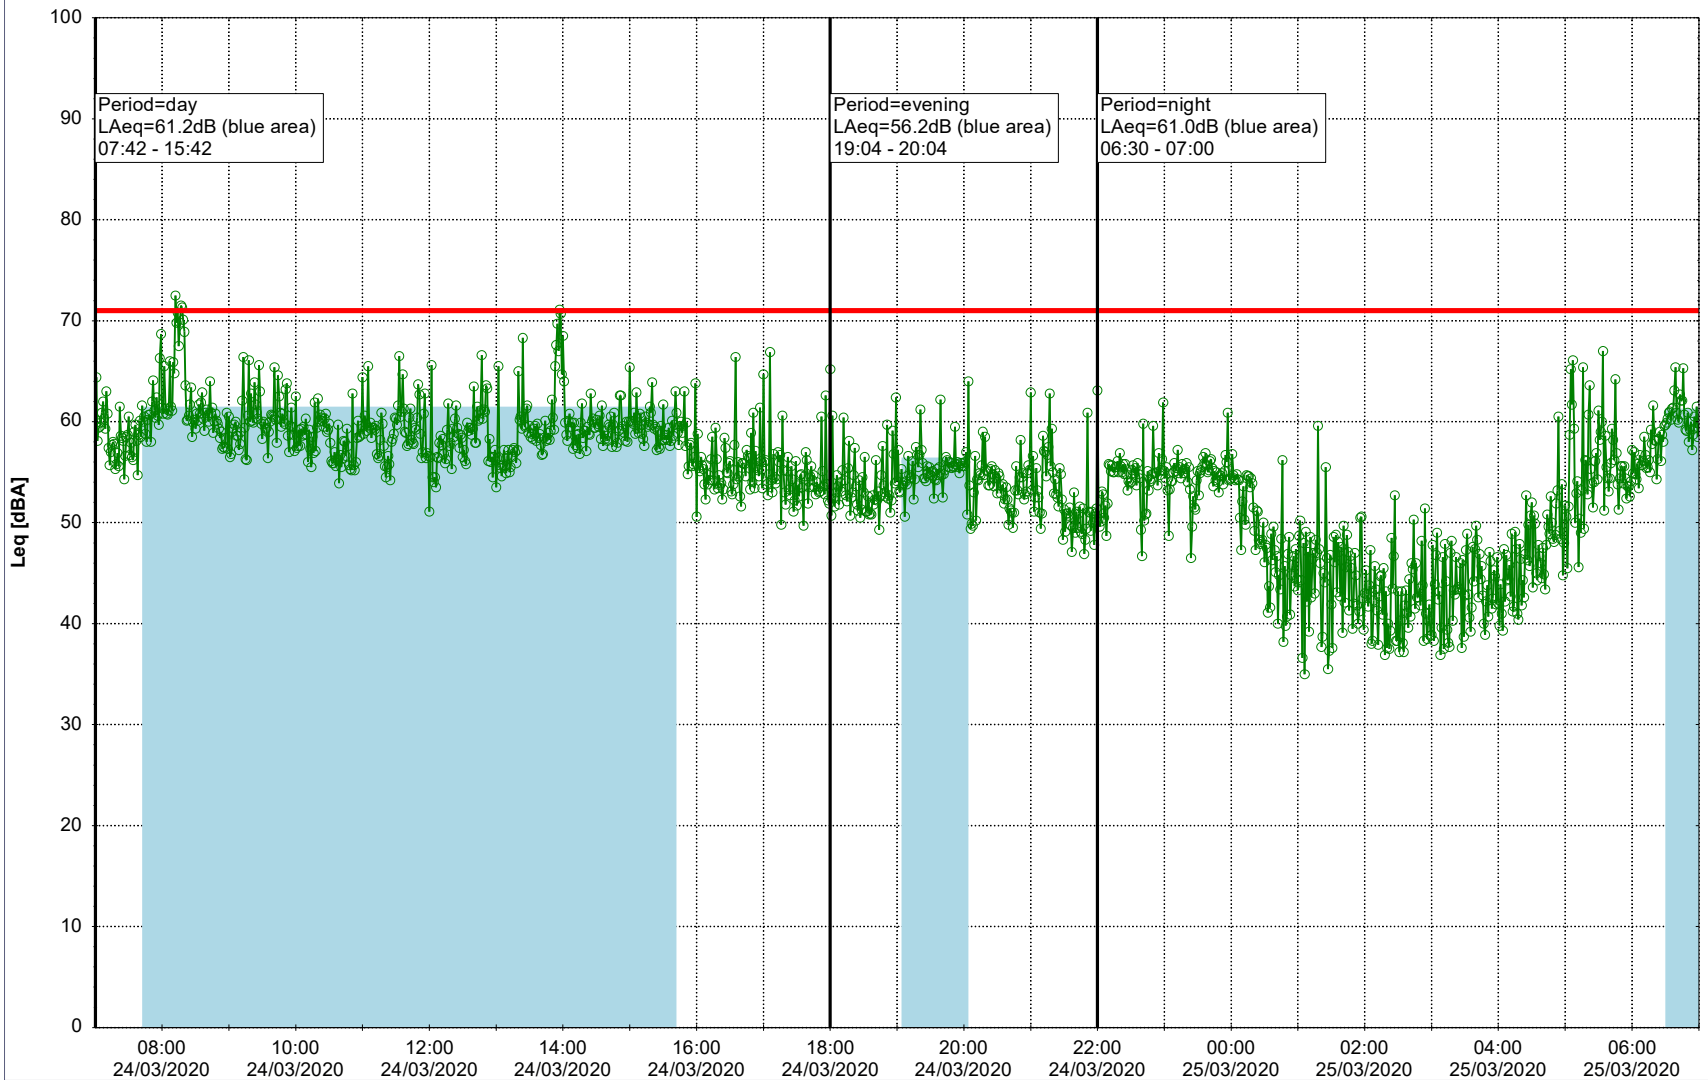

Noise Time Related Diagram

○○○ GAB_NS01