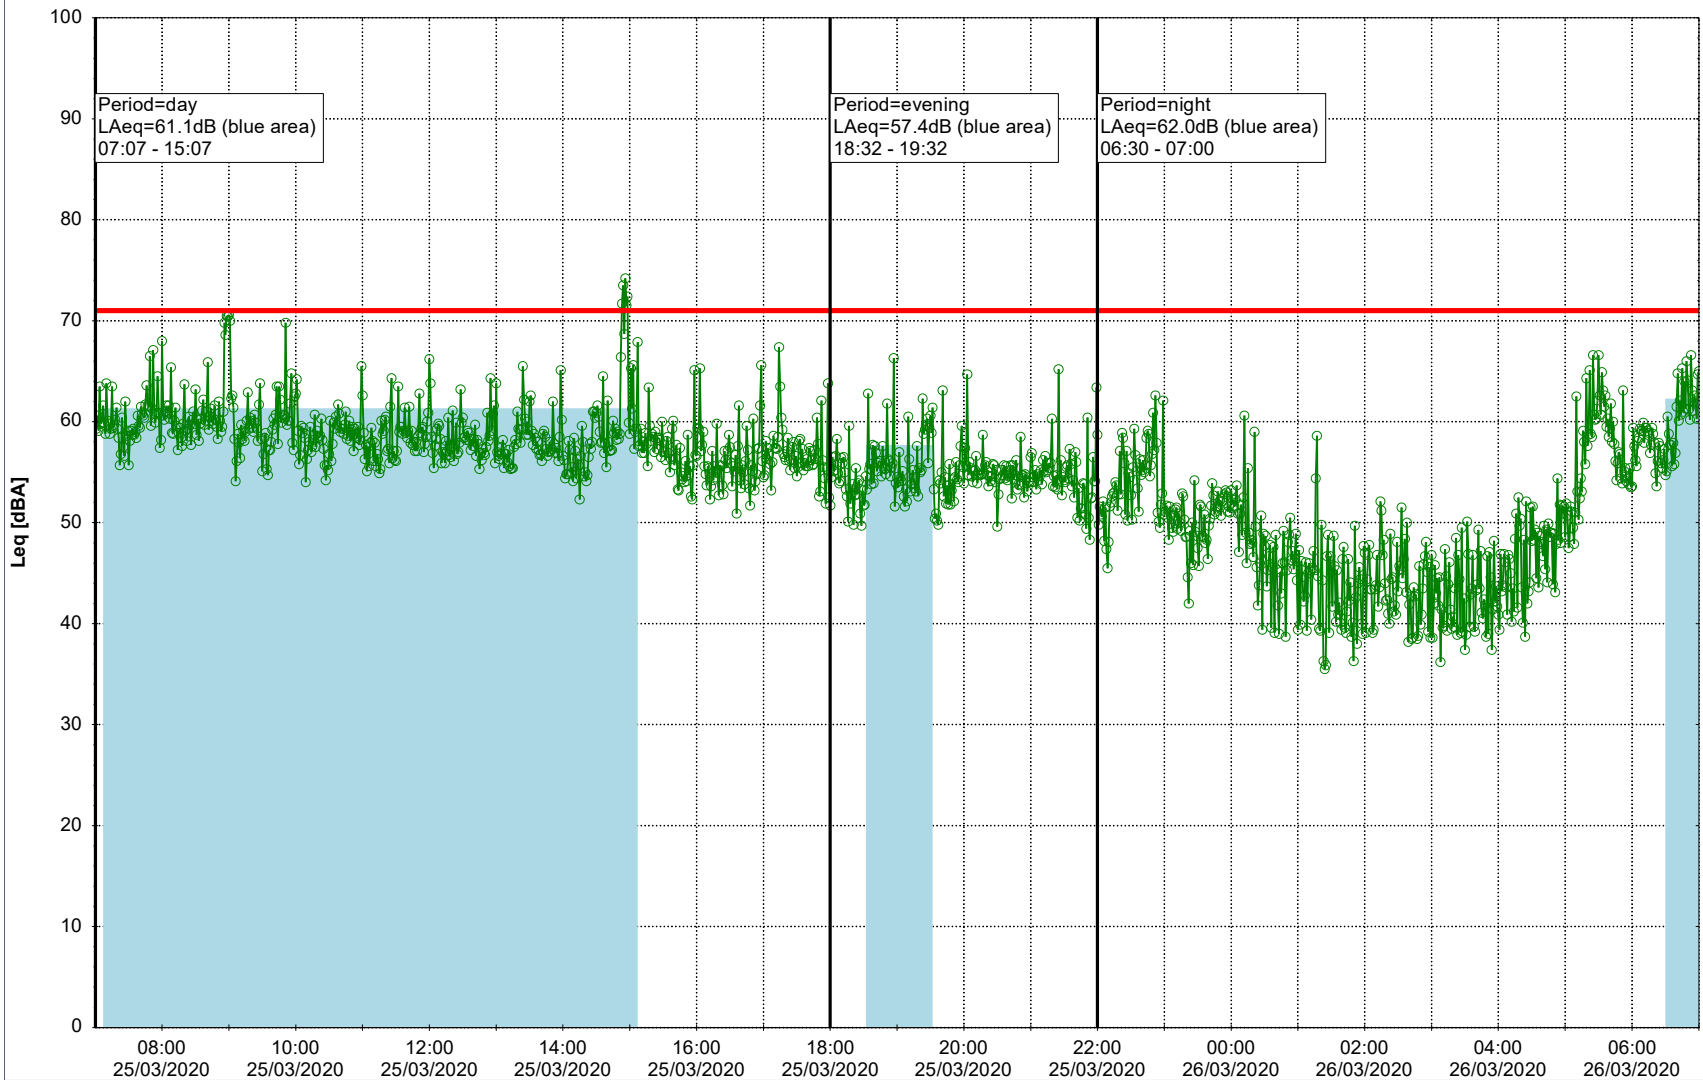

Remarks

...

Noise Time Related Diagram

○○○ GAB_NS01

Project: Kronos Sydhavnen
Construction: Gåsebæk
Location: N-V

25/03/2020
26/03/2020

Remarks

...

Noise Time Related Diagram

○○○ GAB_NS01

Project: Kronos Sydhavnen
Construction: Gåsebæk
Location: N-V

26/03/2020
27/03/2020

Noise Time Related Diagram

○○○ GAB_NS01

Remarks

...

Project: Kronos Sydhavnen
Construction: Gåsebæk
Location: N-V

27/03/2020
28/03/2020

Remarks

...

Noise Time Related Diagram

○○○ GAB_NS01

Project: Kronos Sydhavnen
Construction: Gåsebæk
Location: N-V

Plan View

Remarks

...

Noise Time Related Diagram

28/03/2020
29/03/2020

○○○○ GAB_NS01

Project: Kronos Sydhavnen
Construction: Gåsebæk
Location: N-V

29/03/2020
30/03/2020

Noise Time Related Diagram