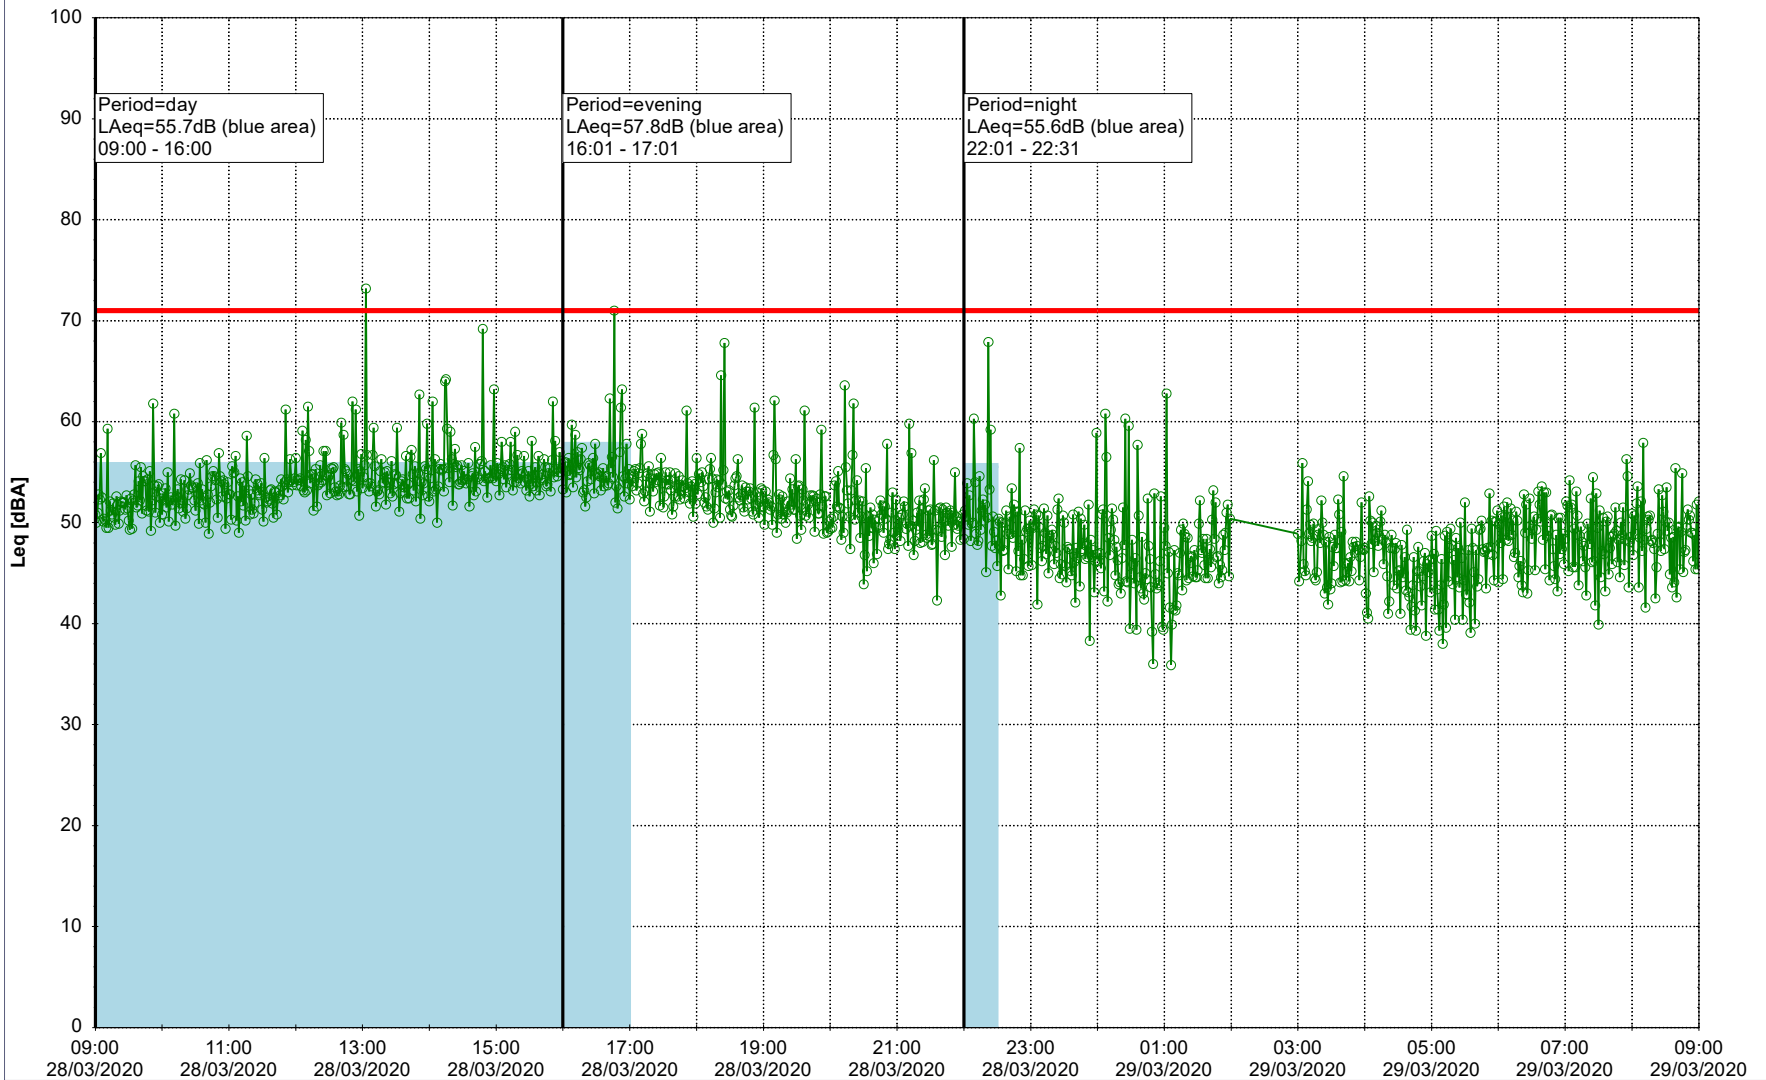

Project: Kronos Sydhavnen
Construction: Gåsebæk
Location: N-V

27/03/2020
28/03/2020

Remarks

...

Noise Time Related Diagram

○○○ GAB_NS01

Project: Kronos Sydhavnen
Construction: Gåsebæk
Location: N-V

Plan View

Remarks

...

Noise Time Related Diagram

28/03/2020
29/03/2020

○○○○ GAB_NS01

Project: Kronos Sydhavnen
Construction: Gåsebæk
Location: N-V

29/03/2020
30/03/2020

Noise Time Related Diagram