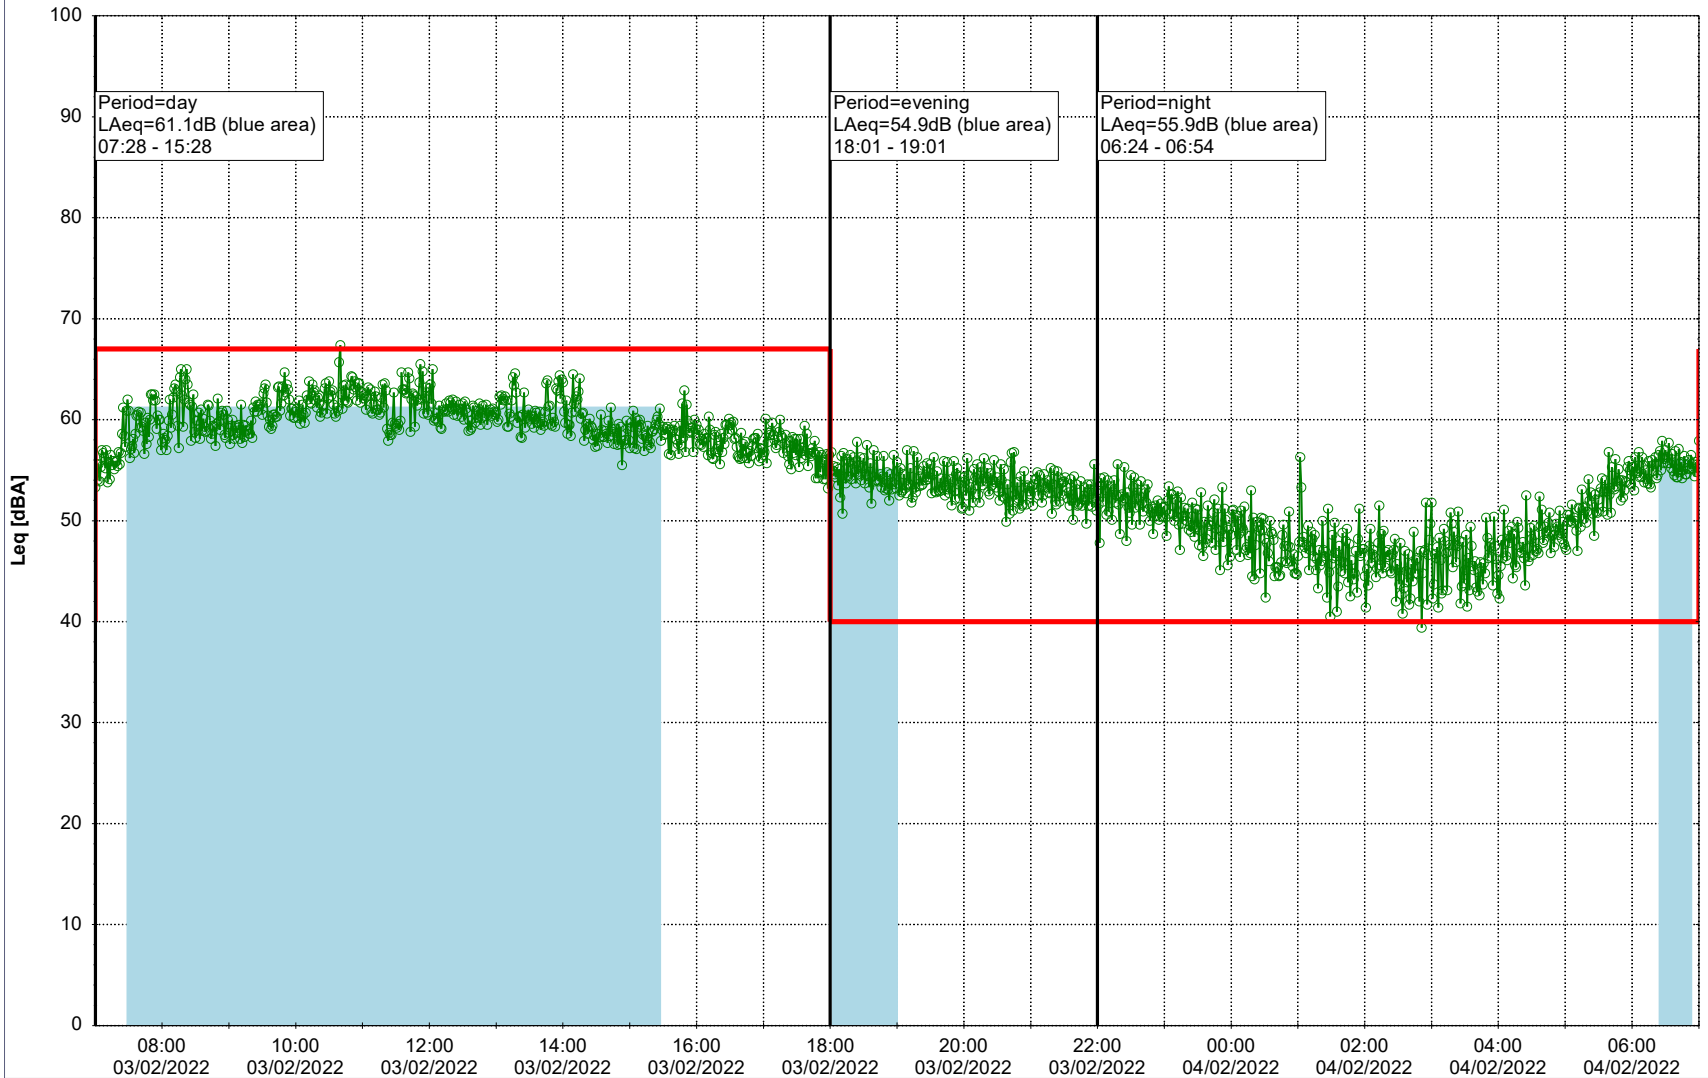

Plan View

Remarks

...

Noise Time Related Diagram

03/02/2022
04/02/2022

○○○○ SLU_NS01

Project: Kronos Sydhavnen
Construction: Sluseholmen
Location: N-V

Plan View

0 5 10 15 20 [m]

Remarks

...

Noise Time Related Diagram

04/02/2022

05/02/2022

○○○○ SLU_NS01

Project: Kronos Sydhavnen
Construction: Sluseholmen
Location: N-V

Plan View

Remarks

...

Noise Time Related Diagram

05/02/2022
06/02/2022

○○○○ SLU_NS01

Project: Kronos Sydhavnen
Construction: Sluseholmen
Location: N-V

Plan View