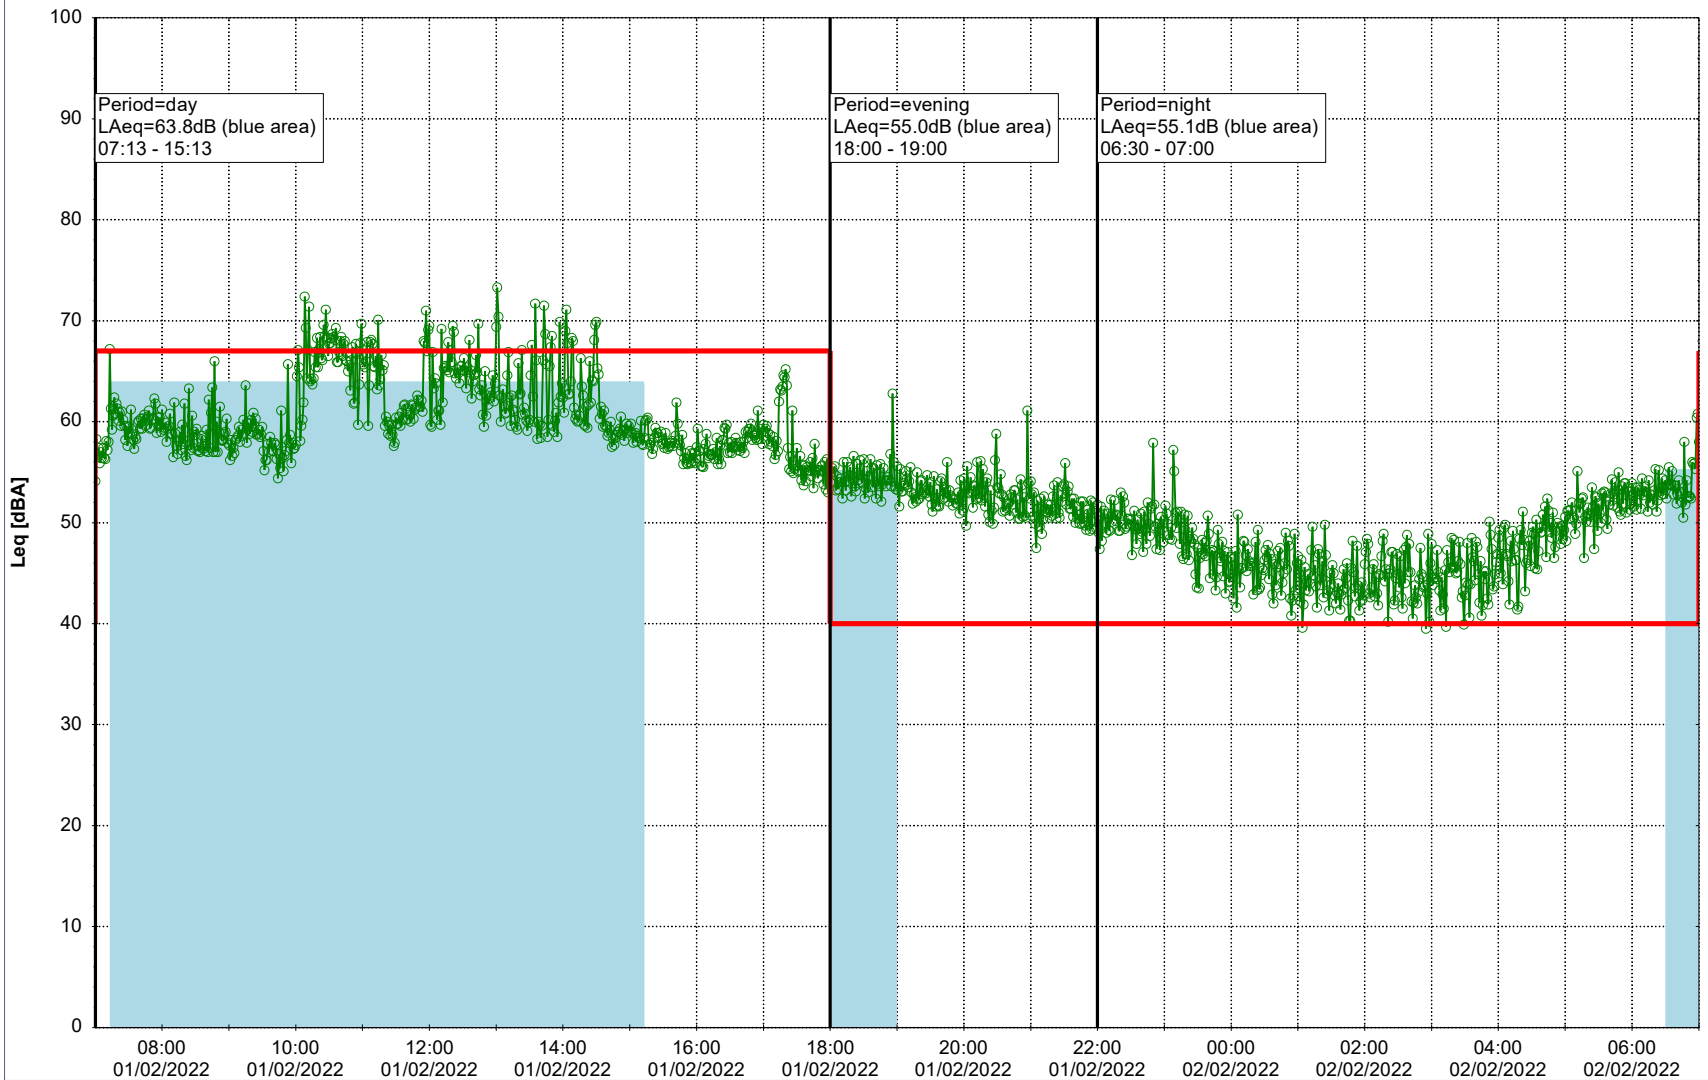

Project: Kronos Sydhavnen
Construction: Sluseholmen
Location: N-V

Plan View

Remarks

...

Noise Time Related Diagram

01/02/2022
02/02/2022

○○○○ SLU_NS01

Project: Kronos Sydhavnen
Construction: Sluseholmen
Location: N-V

Plan View

0 5 10 15 20 [m]

Remarks

...

Noise Time Related Diagram

02/02/2022
03/02/2022

○○○○ SLU_NS01

Project: Kronos Sydhavnen
Construction: Sluseholmen
Location: N-V

Plan View

Remarks

...

Noise Time Related Diagram

03/02/2022
04/02/2022

○○○○ SLU_NS01

Project: Kronos Sydhavnen
Construction: Sluseholmen
Location: N-V

Plan View

Plan View

Remarks

...

Noise Time Related Diagram

05/02/2022
06/02/2022

○○○○ SLU_NS01

Project: Kronos Sydhavnen
Construction: Sluseholmen
Location: N-V

Plan View