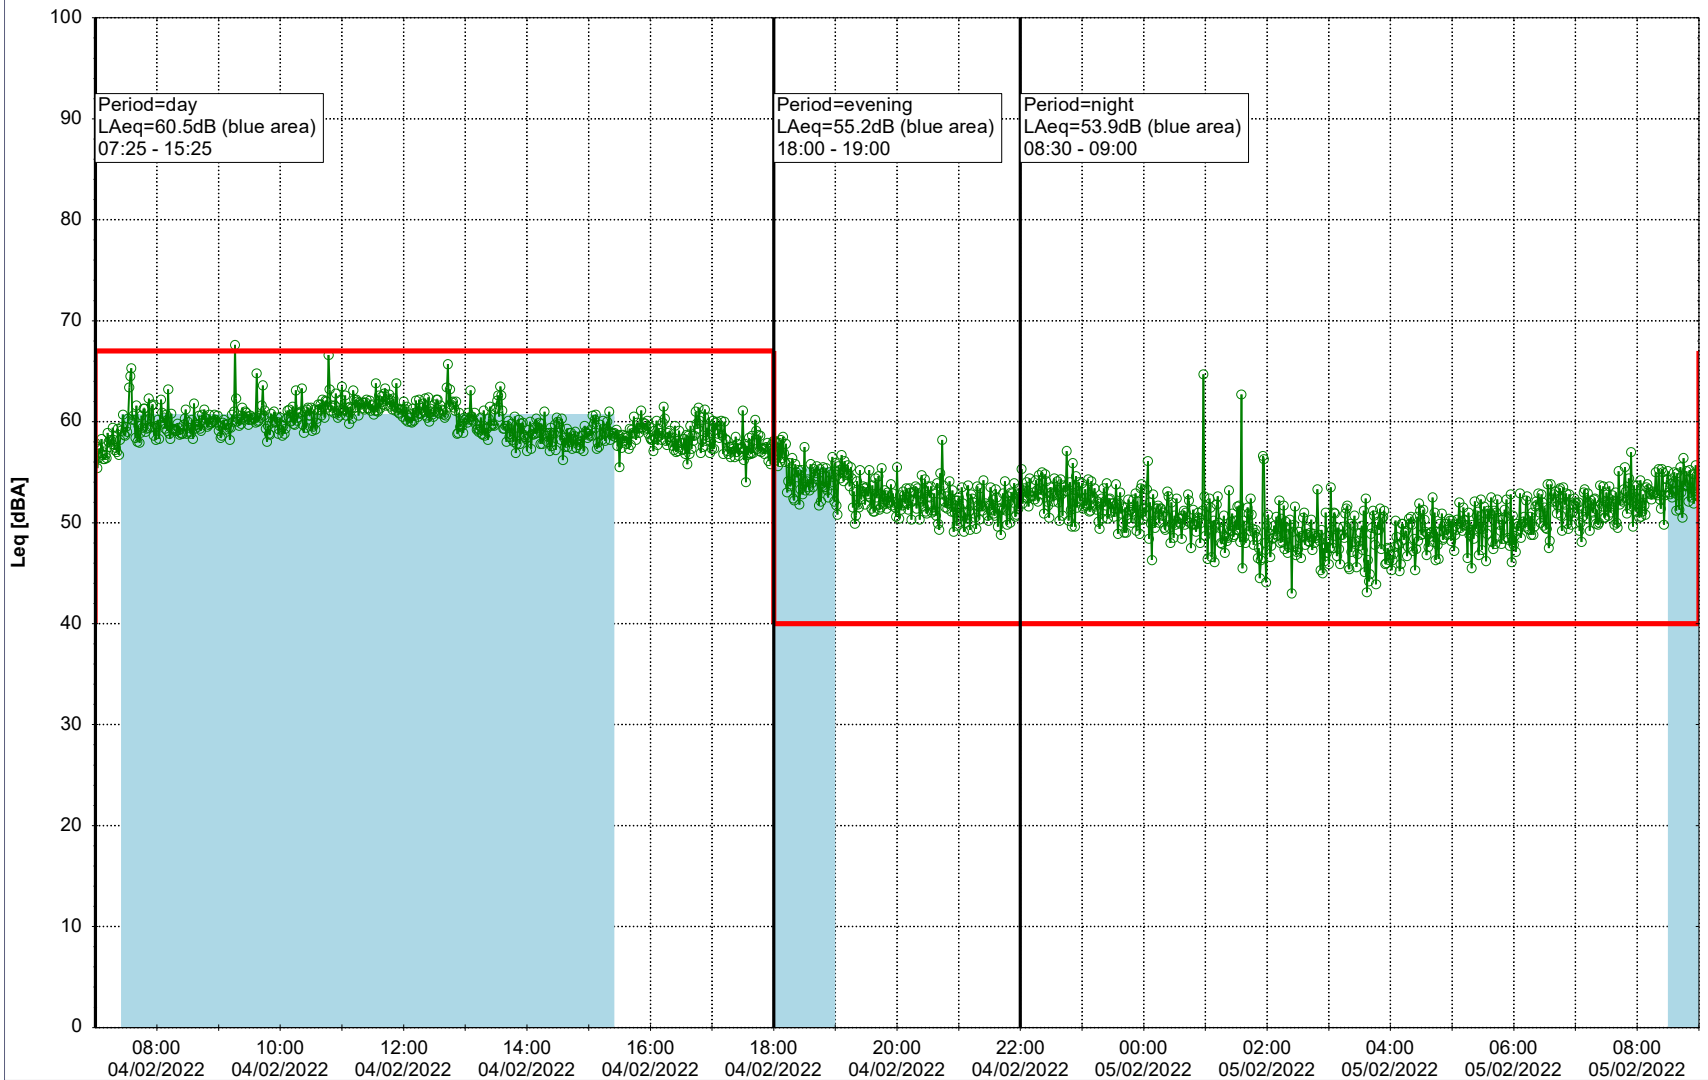

0 5 10 15 20 [m]

Remarks

...

Noise Time Related Diagram

04/02/2022

05/02/2022

○○○○ SLU_NS01

Project: Kronos Sydhavnen
Construction: Sluseholmen
Location: N-V

Plan View

Remarks

...

Noise Time Related Diagram

05/02/2022
06/02/2022

○○○○ SLU_NS01

Project: Kronos Sydhavnen
Construction: Sluseholmen
Location: N-V

Plan View