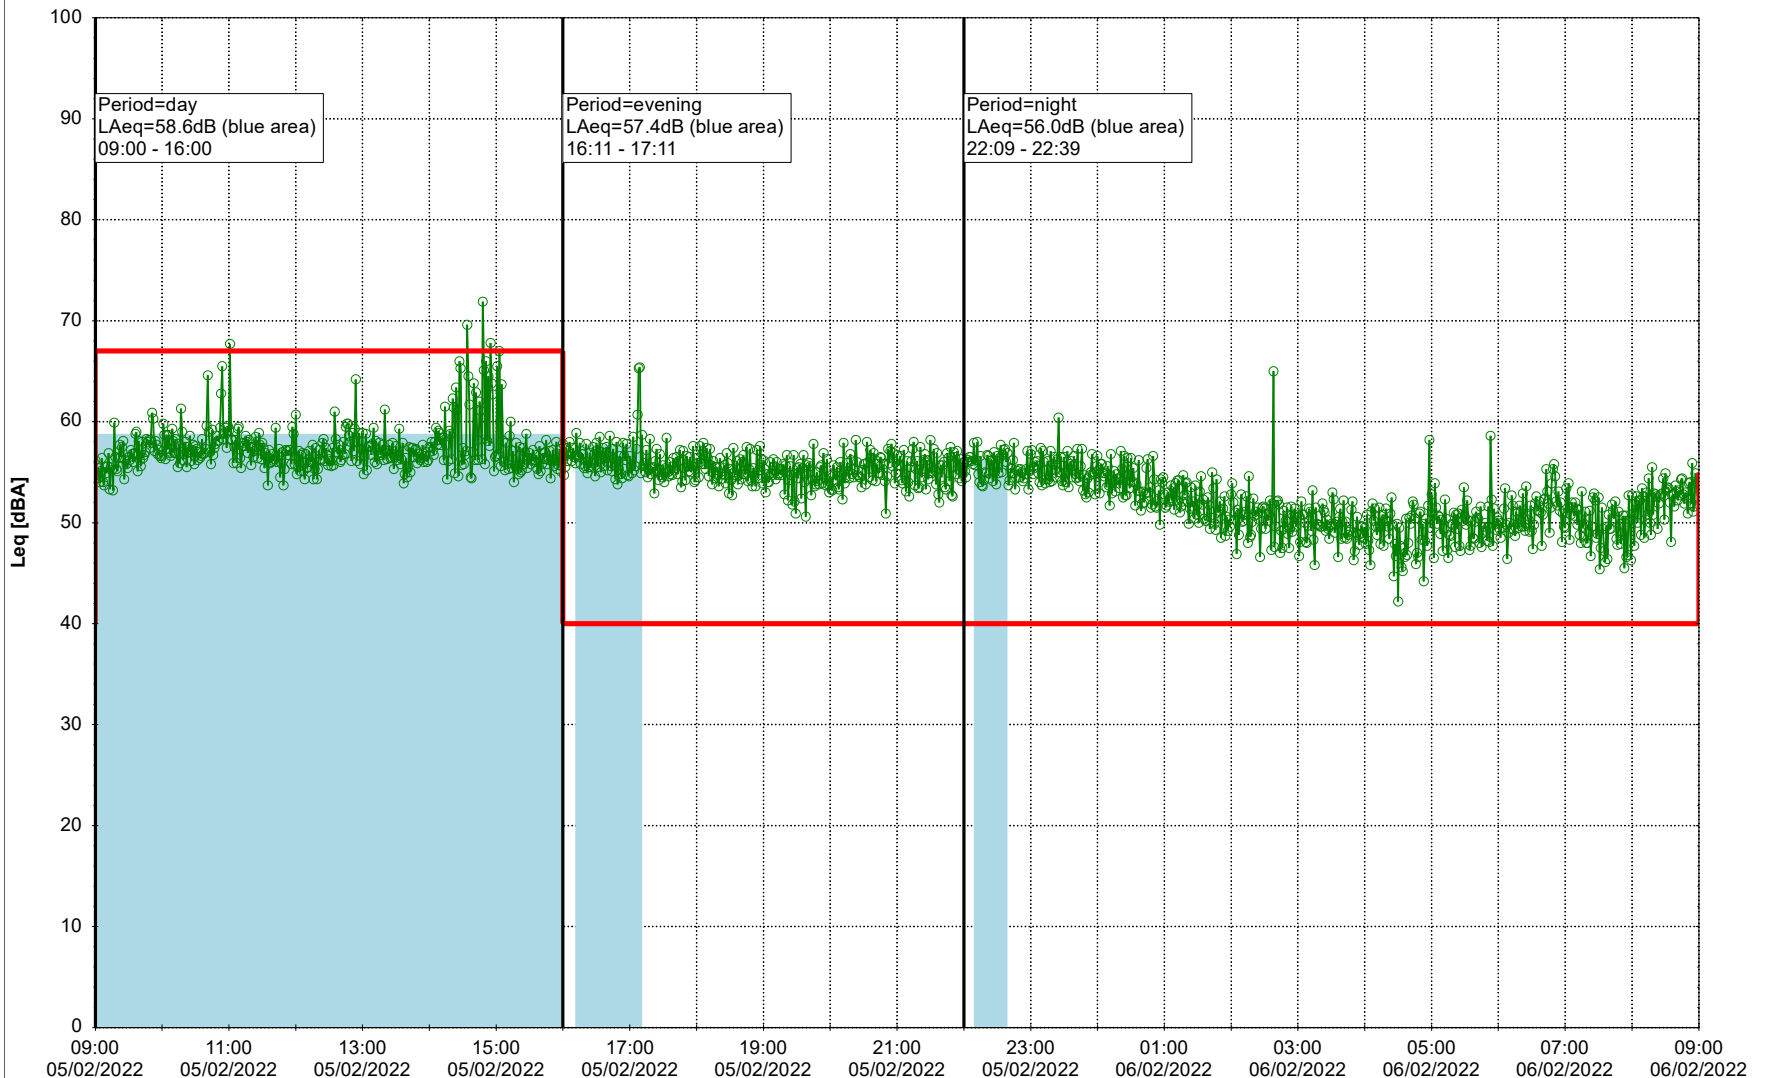

Plan View

Remarks

...

Noise Time Related Diagram

05/02/2022
06/02/2022

○○○○ SLU_NS01

Project: Kronos Sydhavnen
Construction: Sluseholmen
Location: N-V

Plan View

Remarks

...

Noise Time Related Diagram

06/02/2022
07/02/2022

○○○○ SLU_NS01