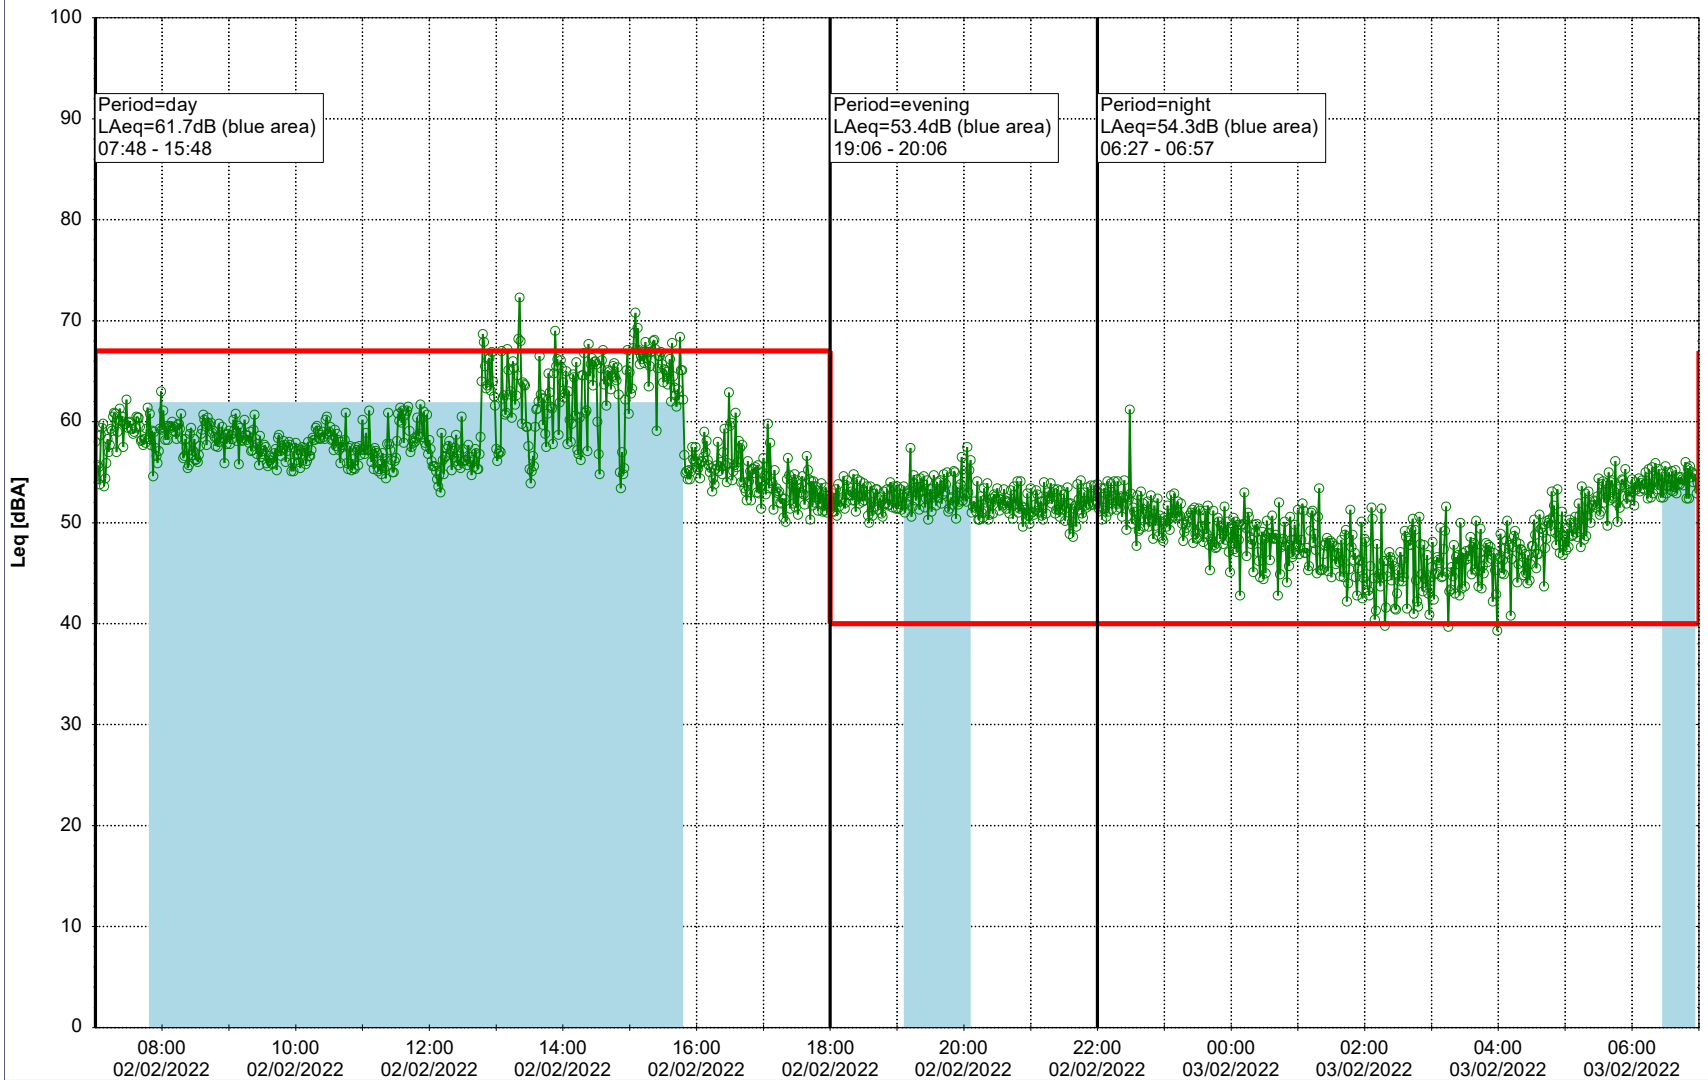

Plan View

0 5 10 15 20 [m]

Remarks

...

Noise Time Related Diagram

02/02/2022
03/02/2022

○○○○ SLU_NS01

Project: Kronos Sydhavnen
Construction: Sluseholmen
Location: N-V

Plan View

Remarks

...

Noise Time Related Diagram

03/02/2022
04/02/2022

○○○○ SLU_NS01

Project: Kronos Sydhavnen
Construction: Sluseholmen
Location: N-V

Plan View

0 5 10 15 20 [m]

Remarks

...

Noise Time Related Diagram

04/02/2022

05/02/2022

○○○○ SLU_NS01

Project: Kronos Sydhavnen
Construction: Sluseholmen
Location: N-V

Plan View

Remarks

...

Noise Time Related Diagram

05/02/2022
06/02/2022

○○○○ SLU_NS01

Project: Kronos Sydhavnen
Construction: Sluseholmen
Location: N-V

Plan View