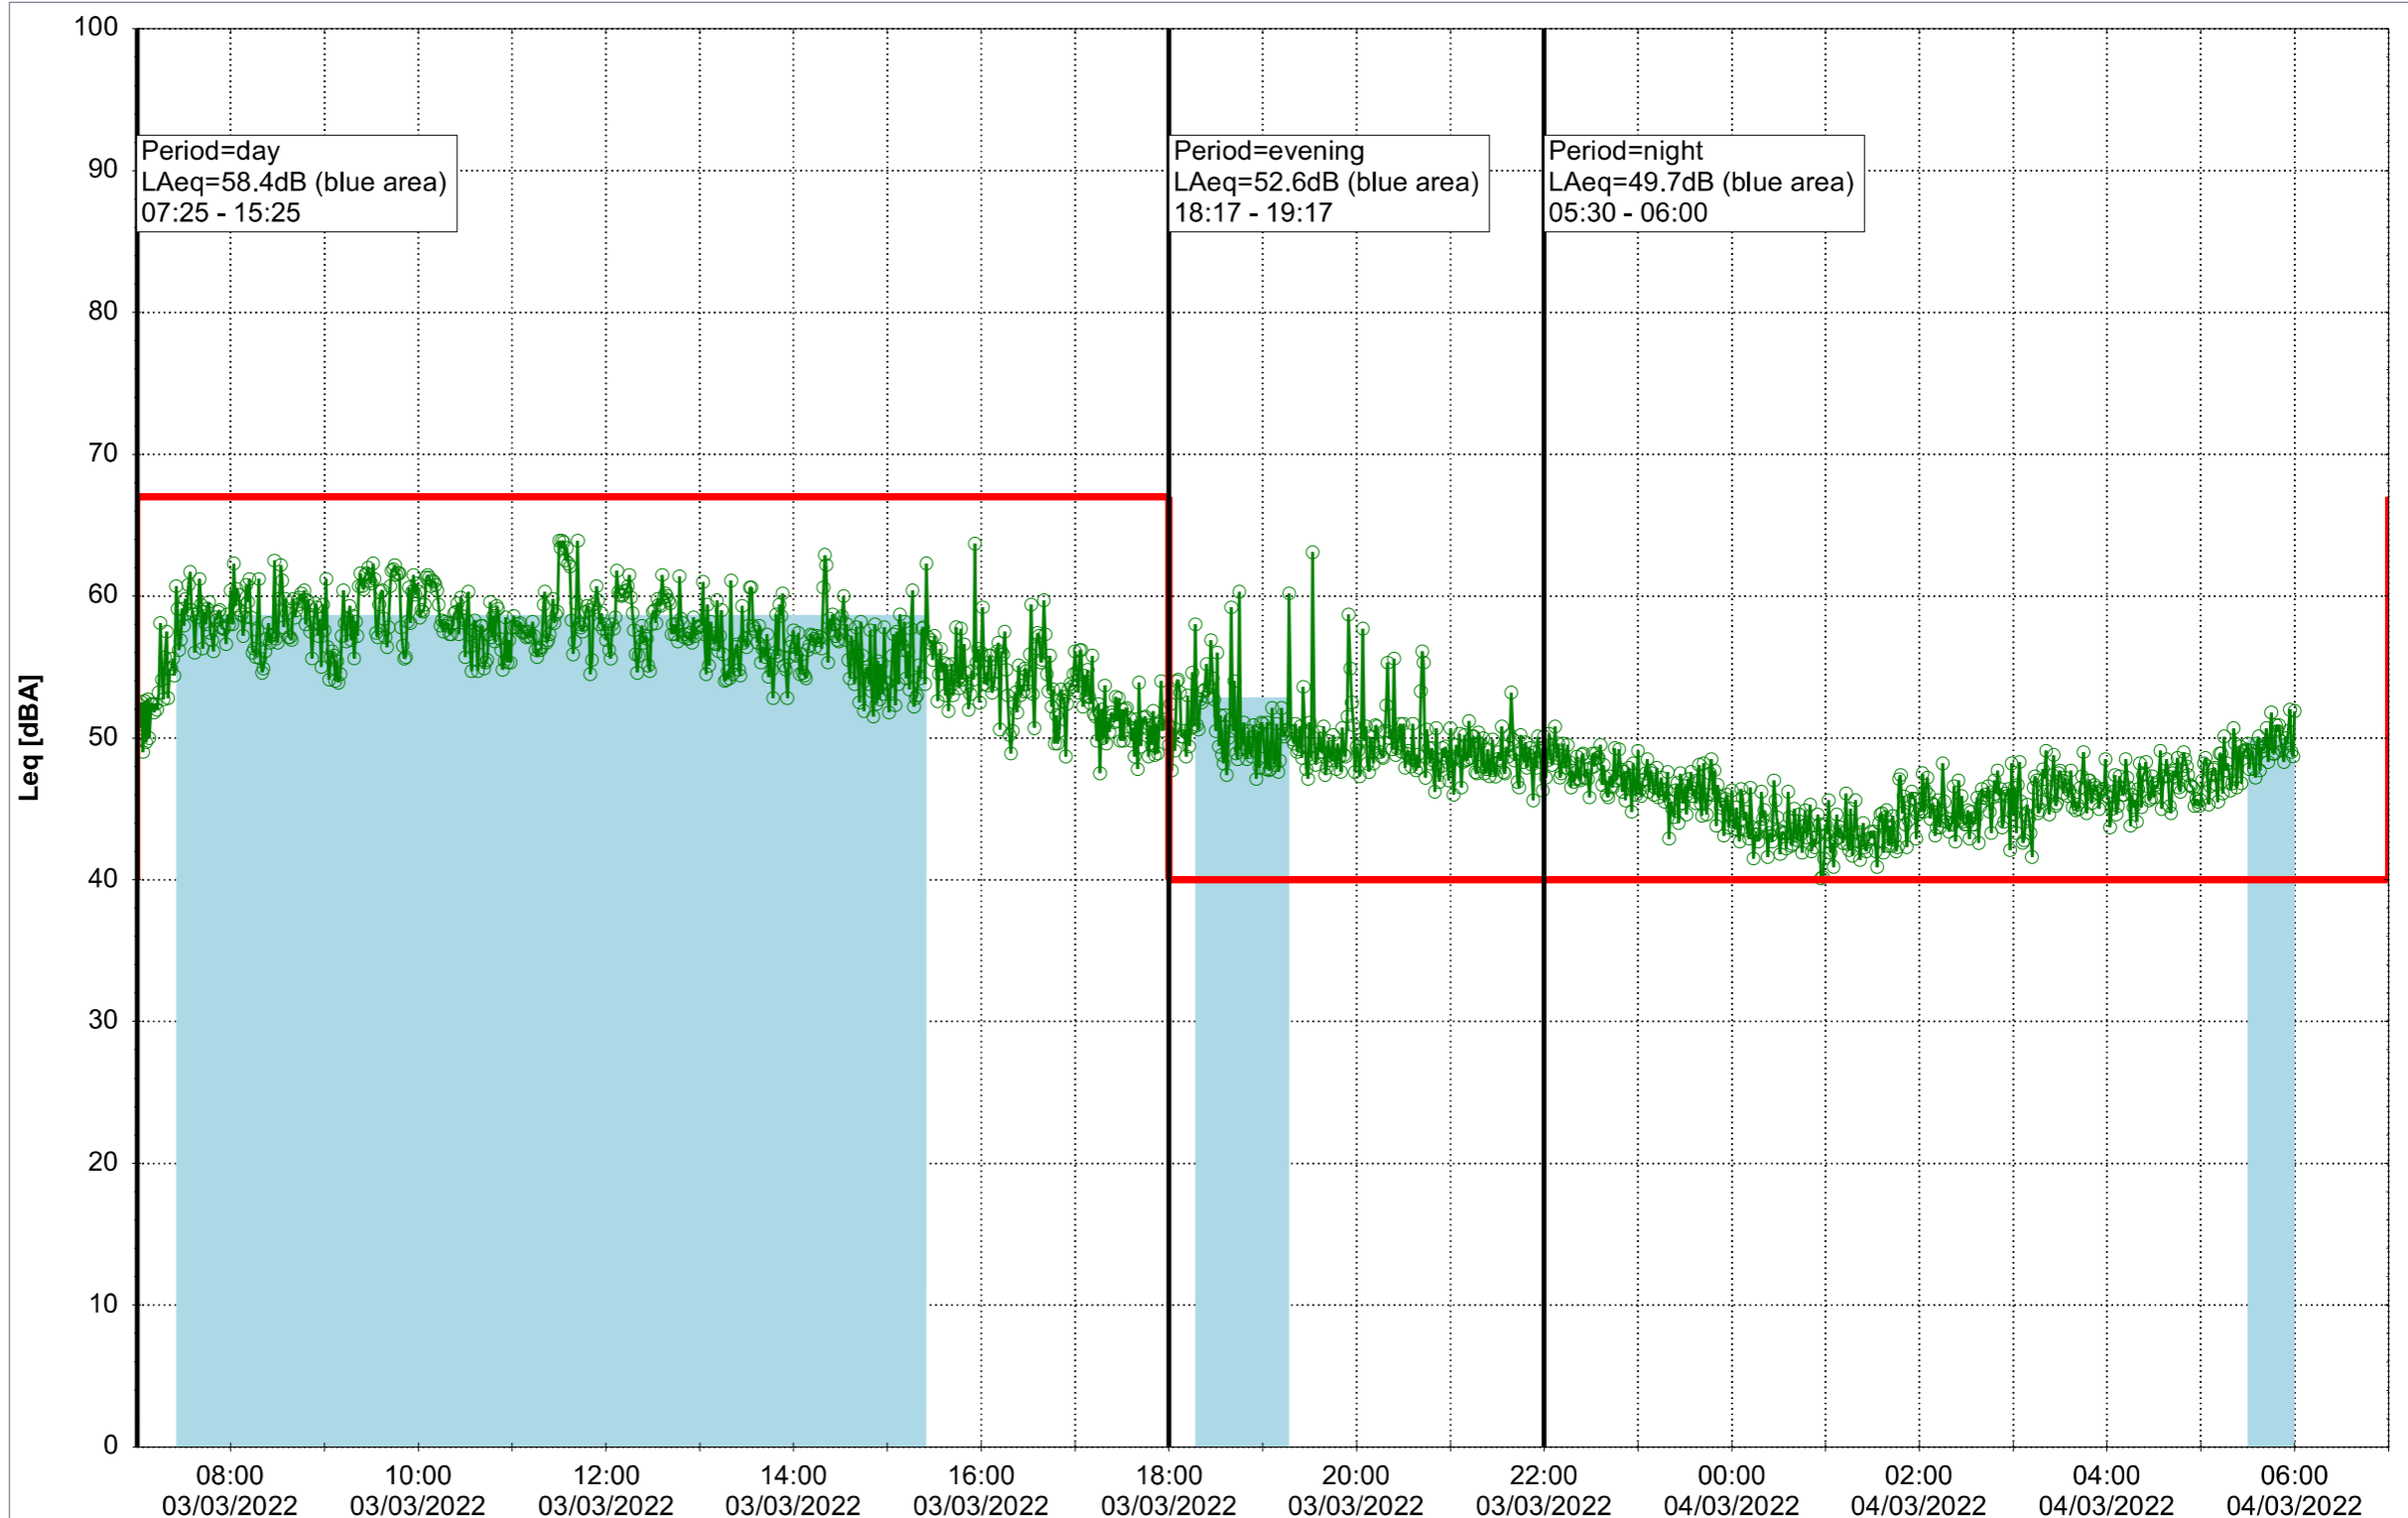

Noise Time Related Diagram

03/03/2022
04/03/2022

SLU_NS01