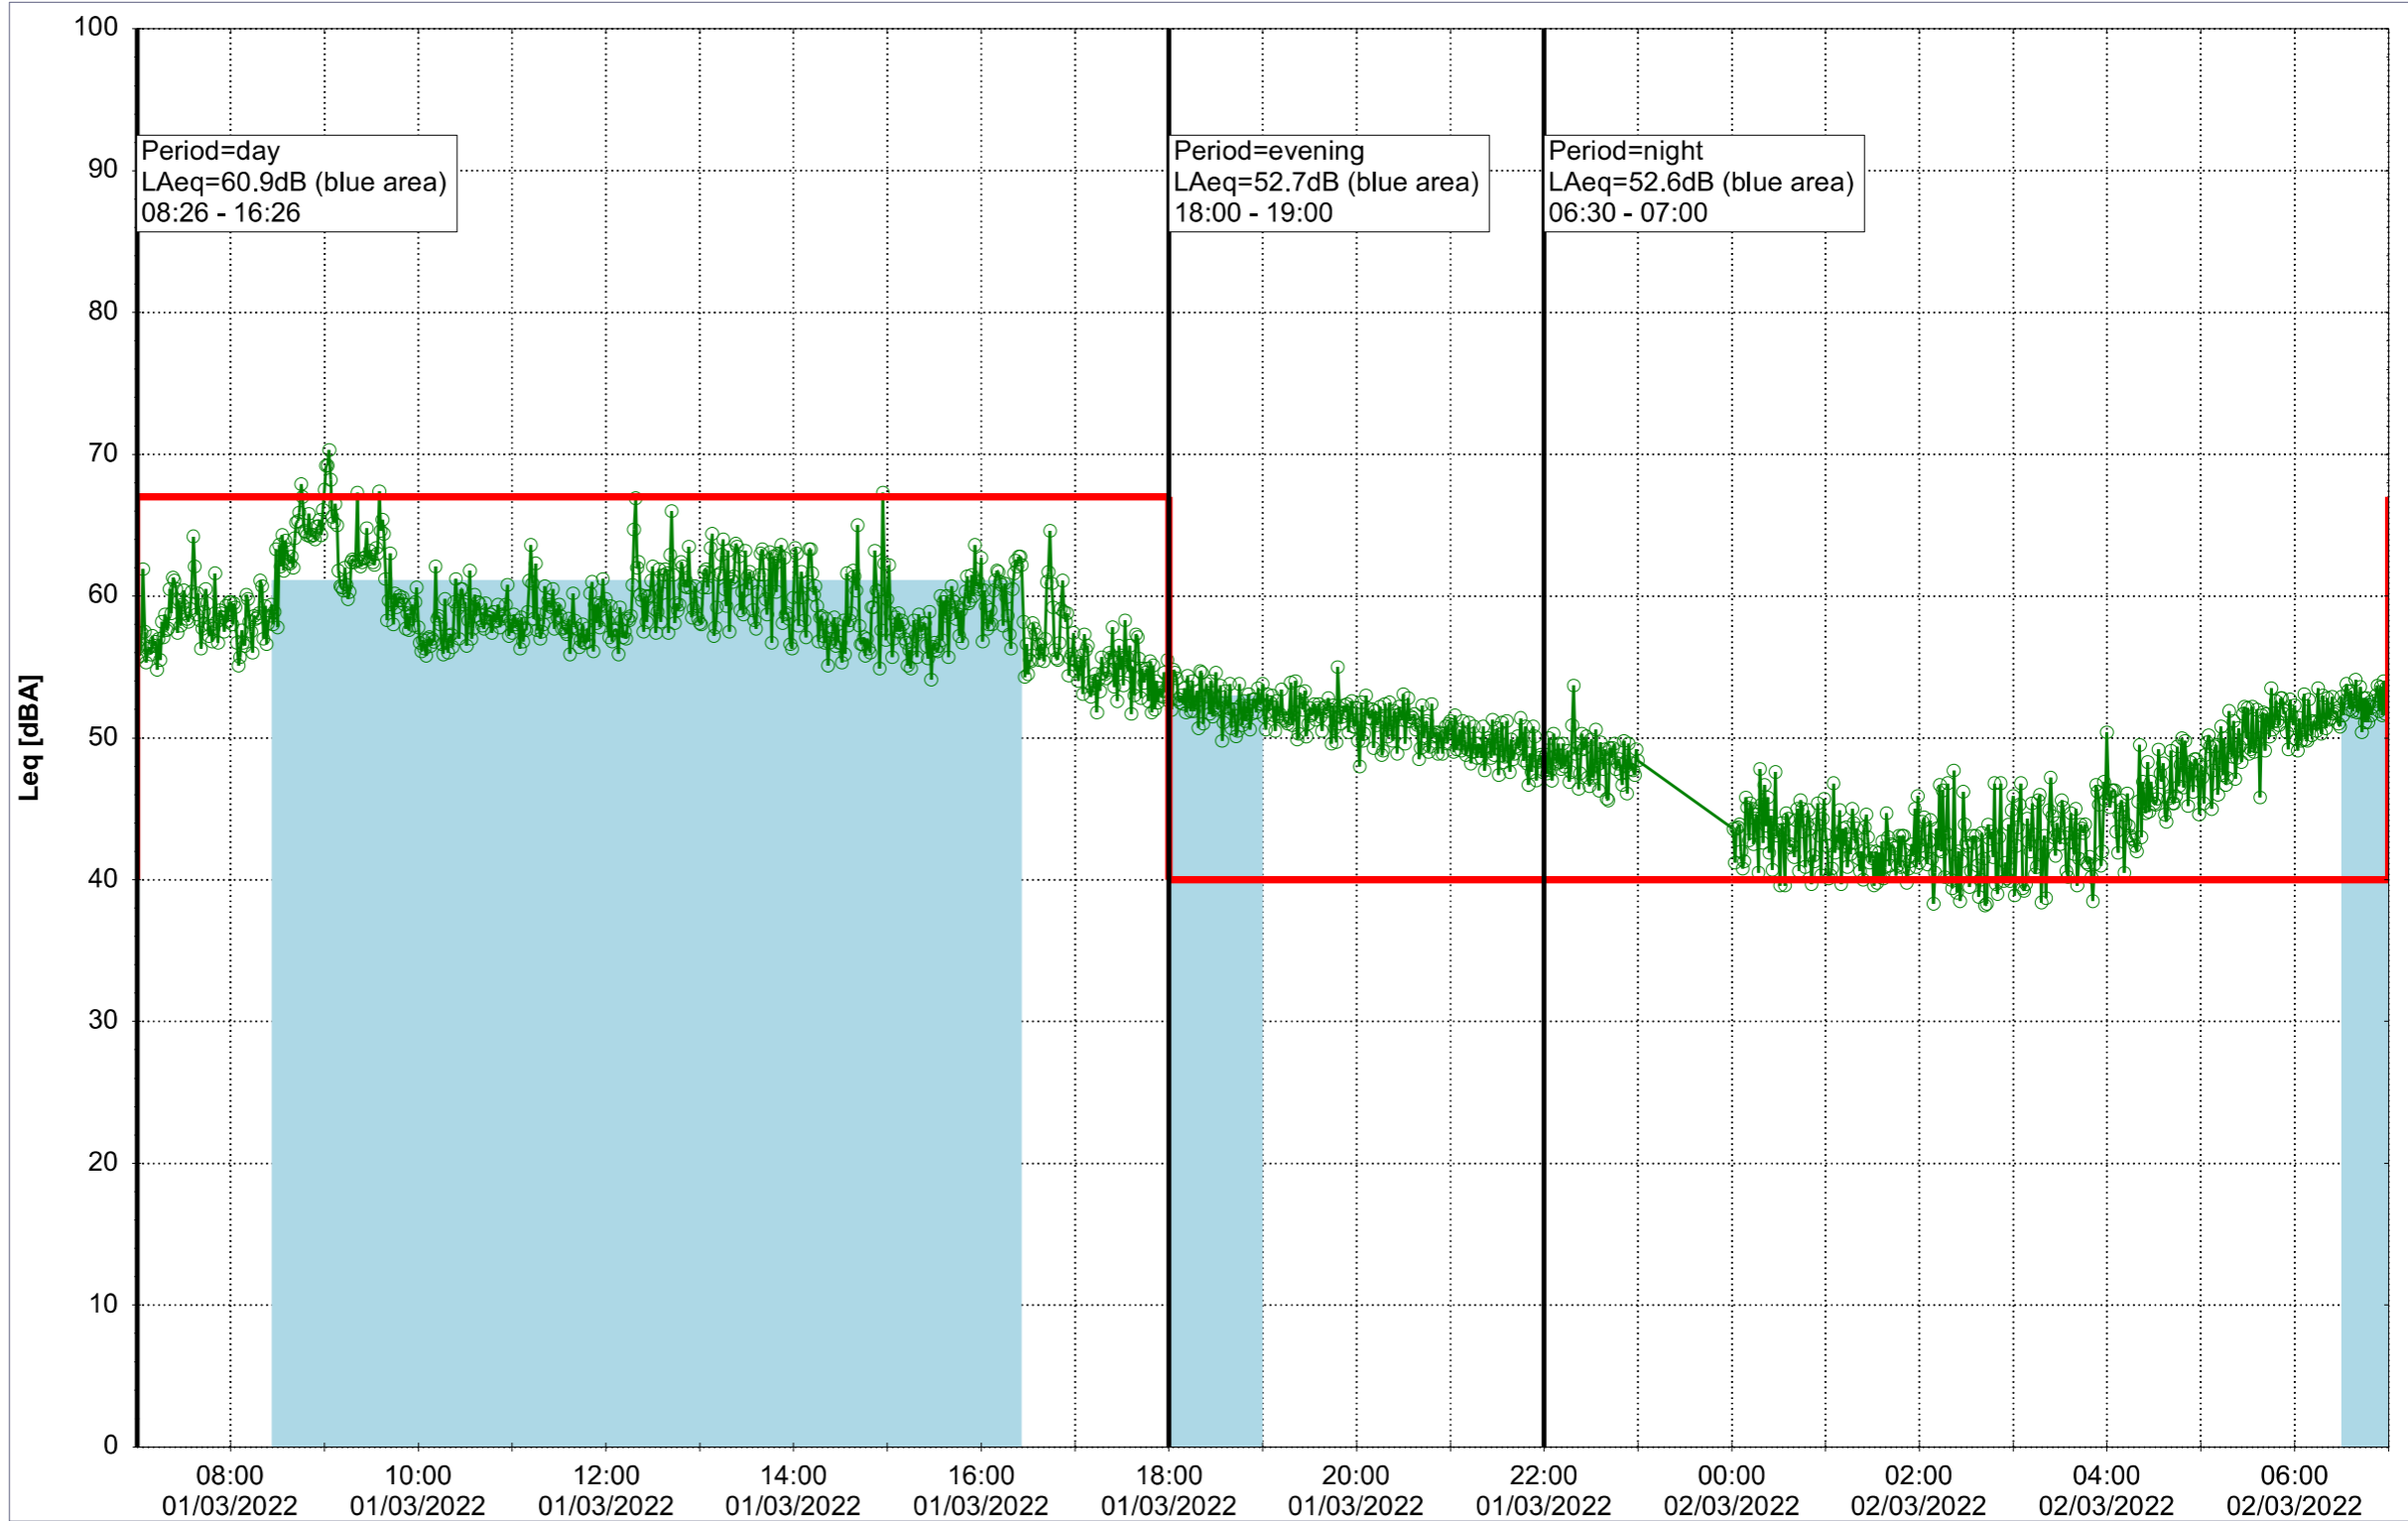

Project: Kronos Sydhavnen
Construction: Sluseholmen
Location: N-V

Plan View

Noise Time Related Diagram

28/02/2022
01/03/2022

SLU_NS01

Project: Kronos Sydhavnen
Construction: Sluseholmen
Location: N-V

Plan View

Noise Time Related Diagram

01/03/2022
02/03/2022

SLU_NS01

Project: Kronos Sydhavnen
Construction: Sluseholmen
Location: N-V

Plan View

Noise Time Related Diagram

02/03/2022
03/03/2022

SLU_NS01

Remarks

...

Project: Kronos Sydhavnen
Construction: Sluseholmen
Location: N-V

Plan View

Noise Time Related Diagram

03/03/2022
04/03/2022

SLU_NS01

Project: Kronos Sydhavnen
Construction: Sluseholmen
Location: N-V

Noise Time Related Diagram

05/03/2022
06/03/2022

SLU_NS01

Project: Kronos Sydhavnen
Construction: Sluseholmen
Location: N-V

Plan View

Remarks

...

Noise Time Related Diagram