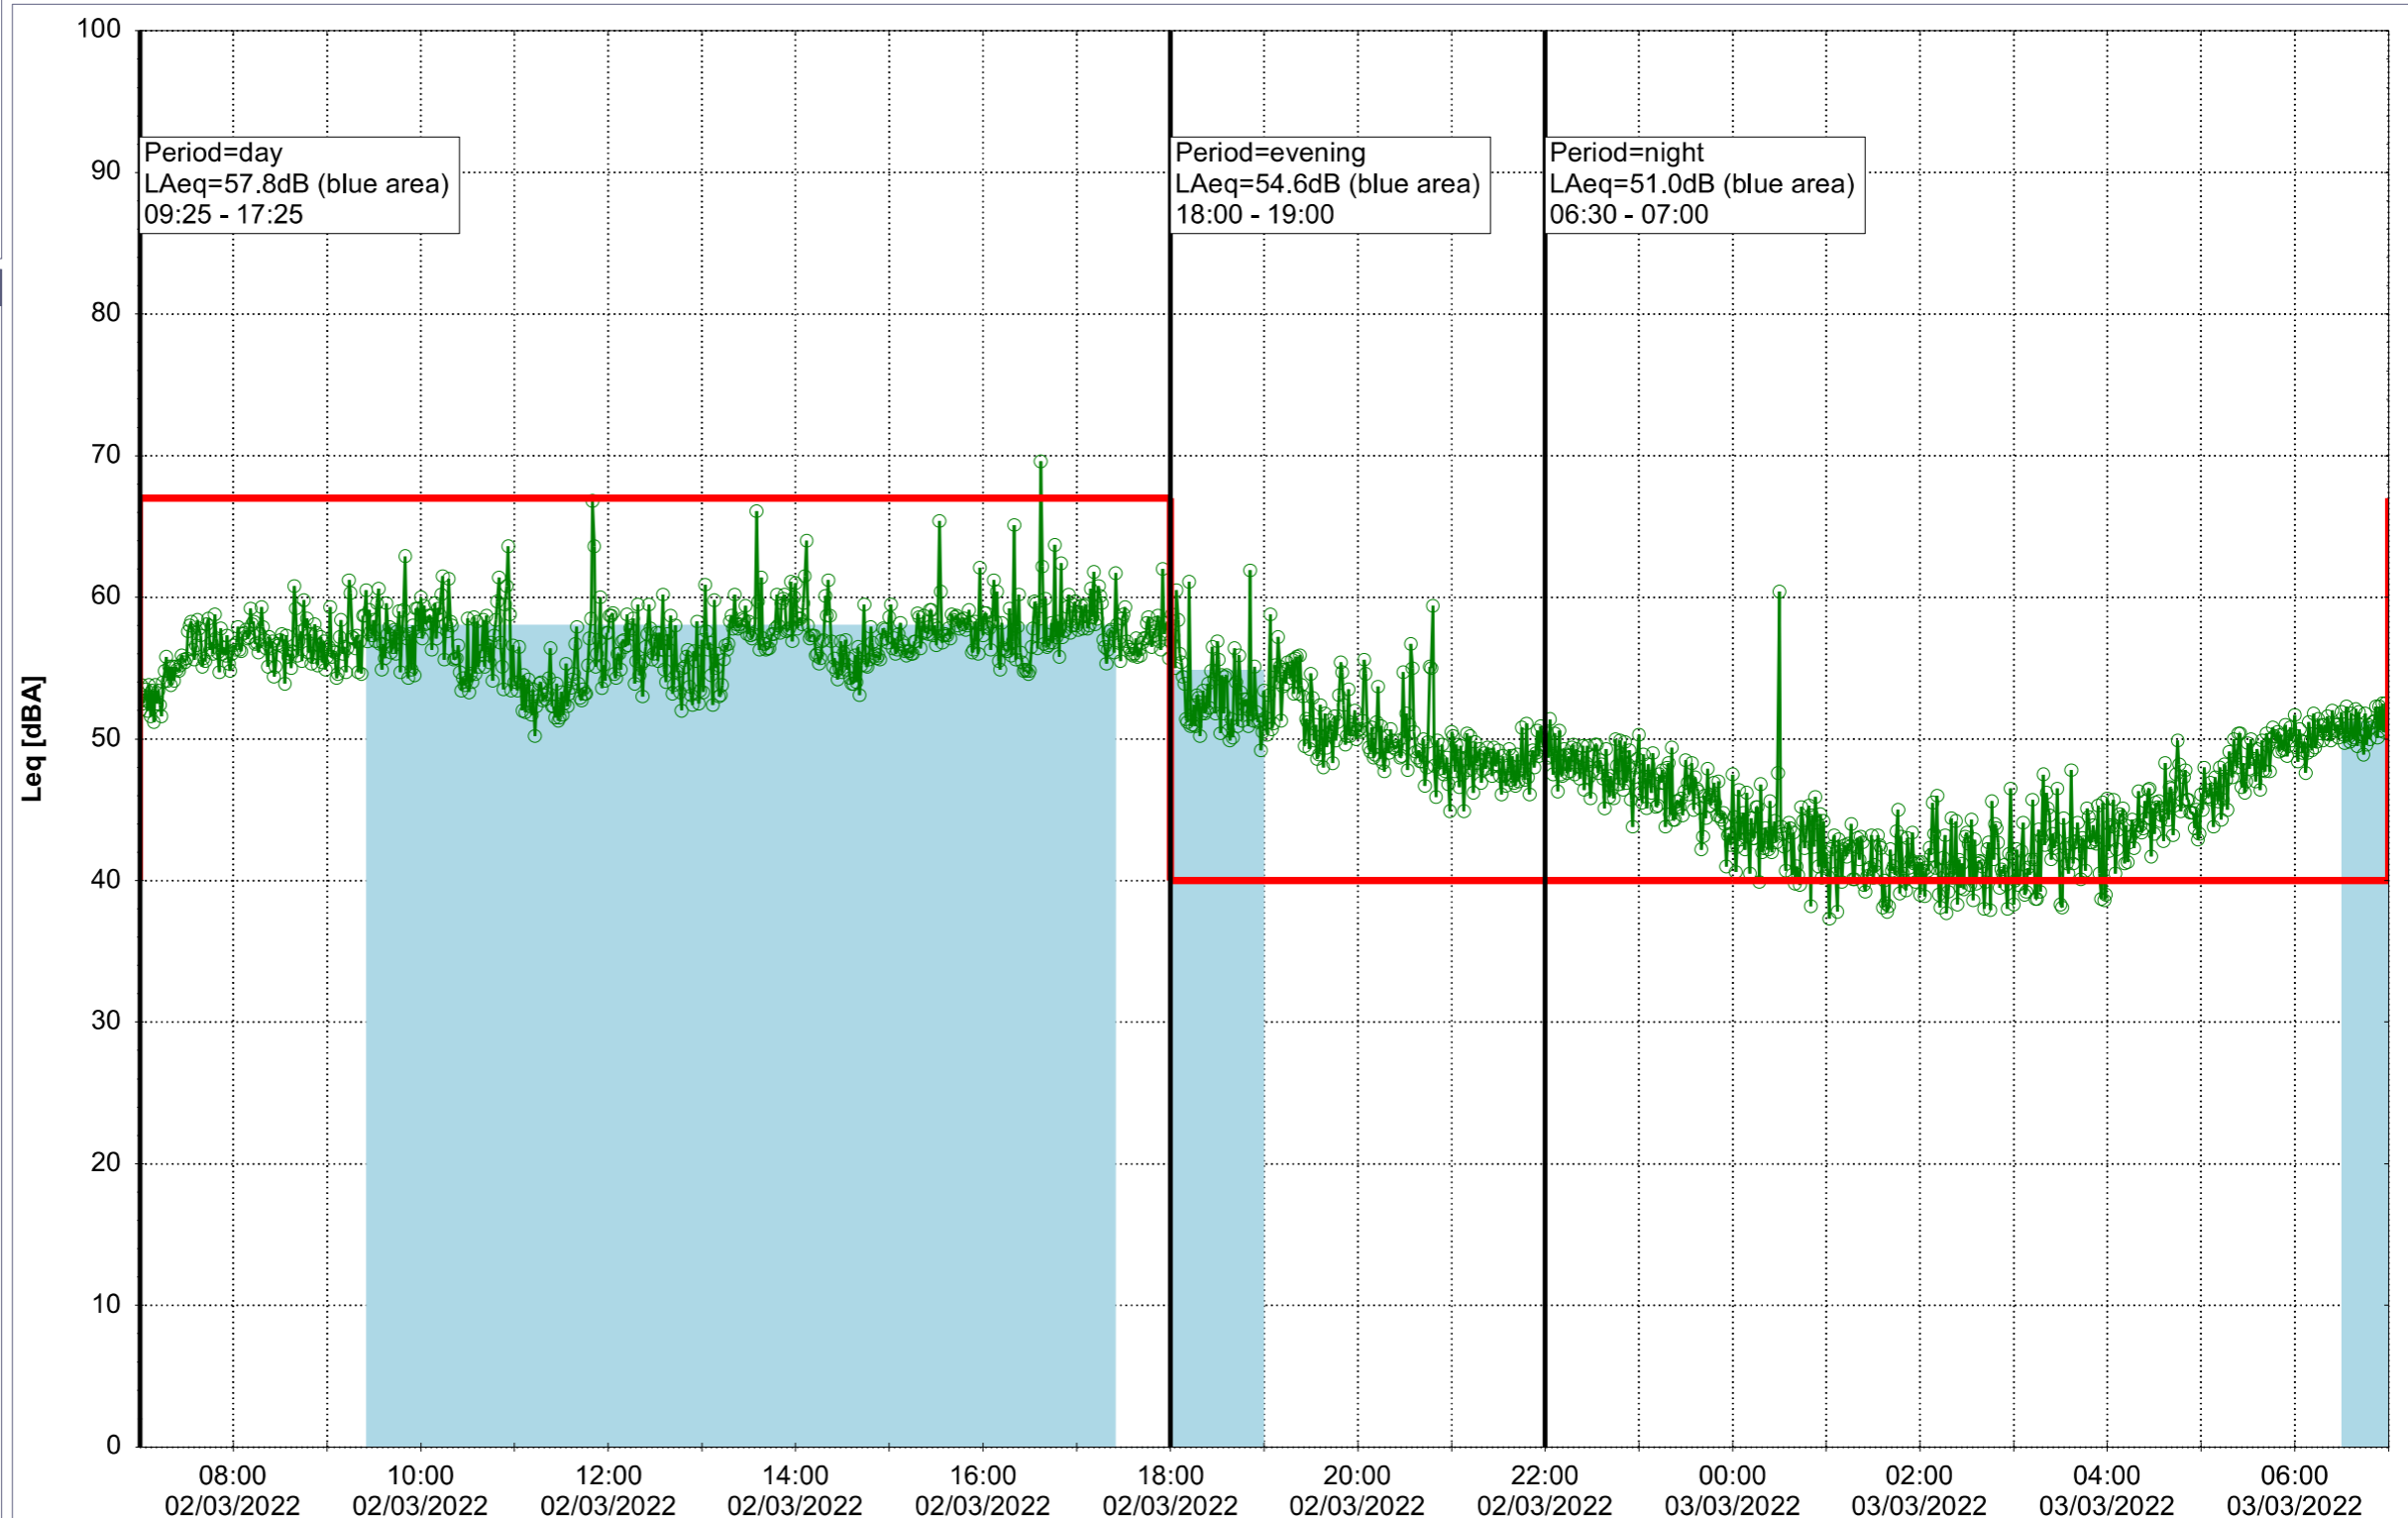

Noise Time Related Diagram

02/03/2022
03/03/2022

SLU_NS01