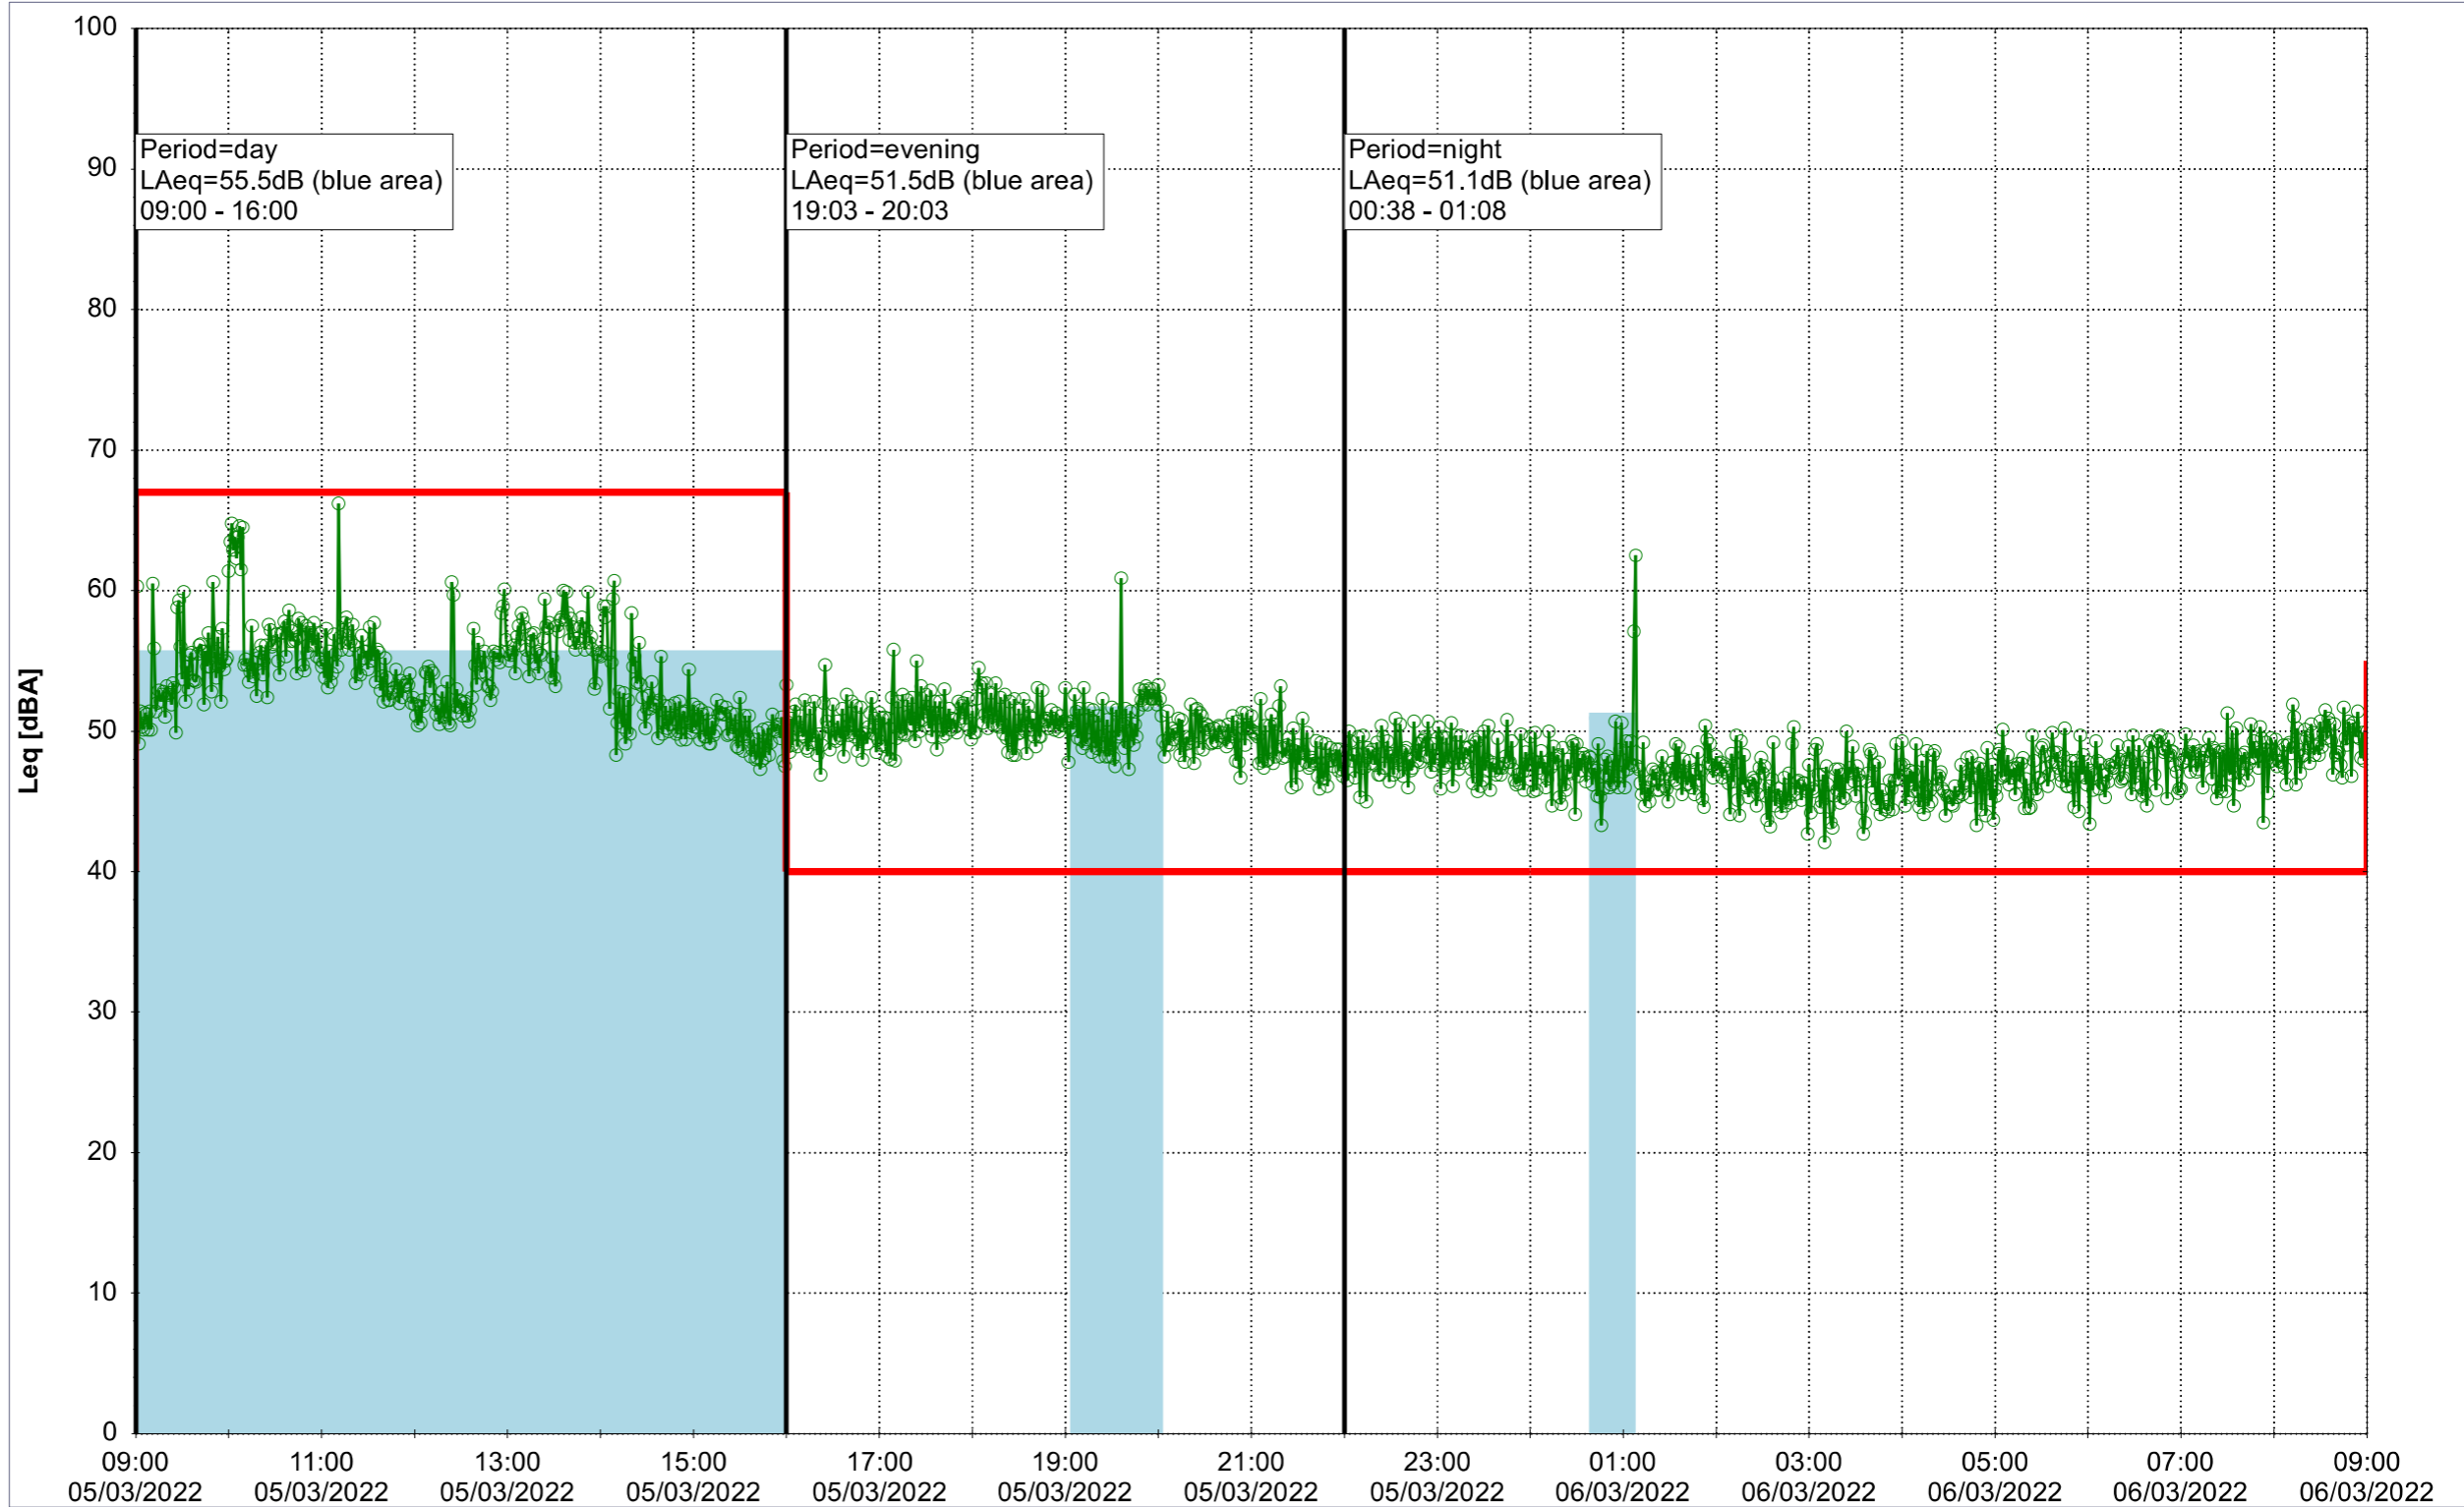

Remarks

...

Project: Kronos Sydhavnen
Construction: Sluseholmen
Location: N-V

Plan View

Noise Time Related Diagram

03/03/2022
04/03/2022

SLU_NS01

Project: Kronos Sydhavnen
Construction: Sluseholmen
Location: N-V

Plan View

Remarks

...

Noise Time Related Diagram

04/03/2022
05/03/2022

SLU_NS01

Project: Kronos Sydhavnen
Construction: Sluseholmen
Location: N-V

Plan View

Noise Time Related Diagram

05/03/2022
06/03/2022

SLU_NS01

Project: Kronos Sydhavnen
Construction: Sluseholmen
Location: N-V

Plan View

Remarks

...

Noise Time Related Diagram