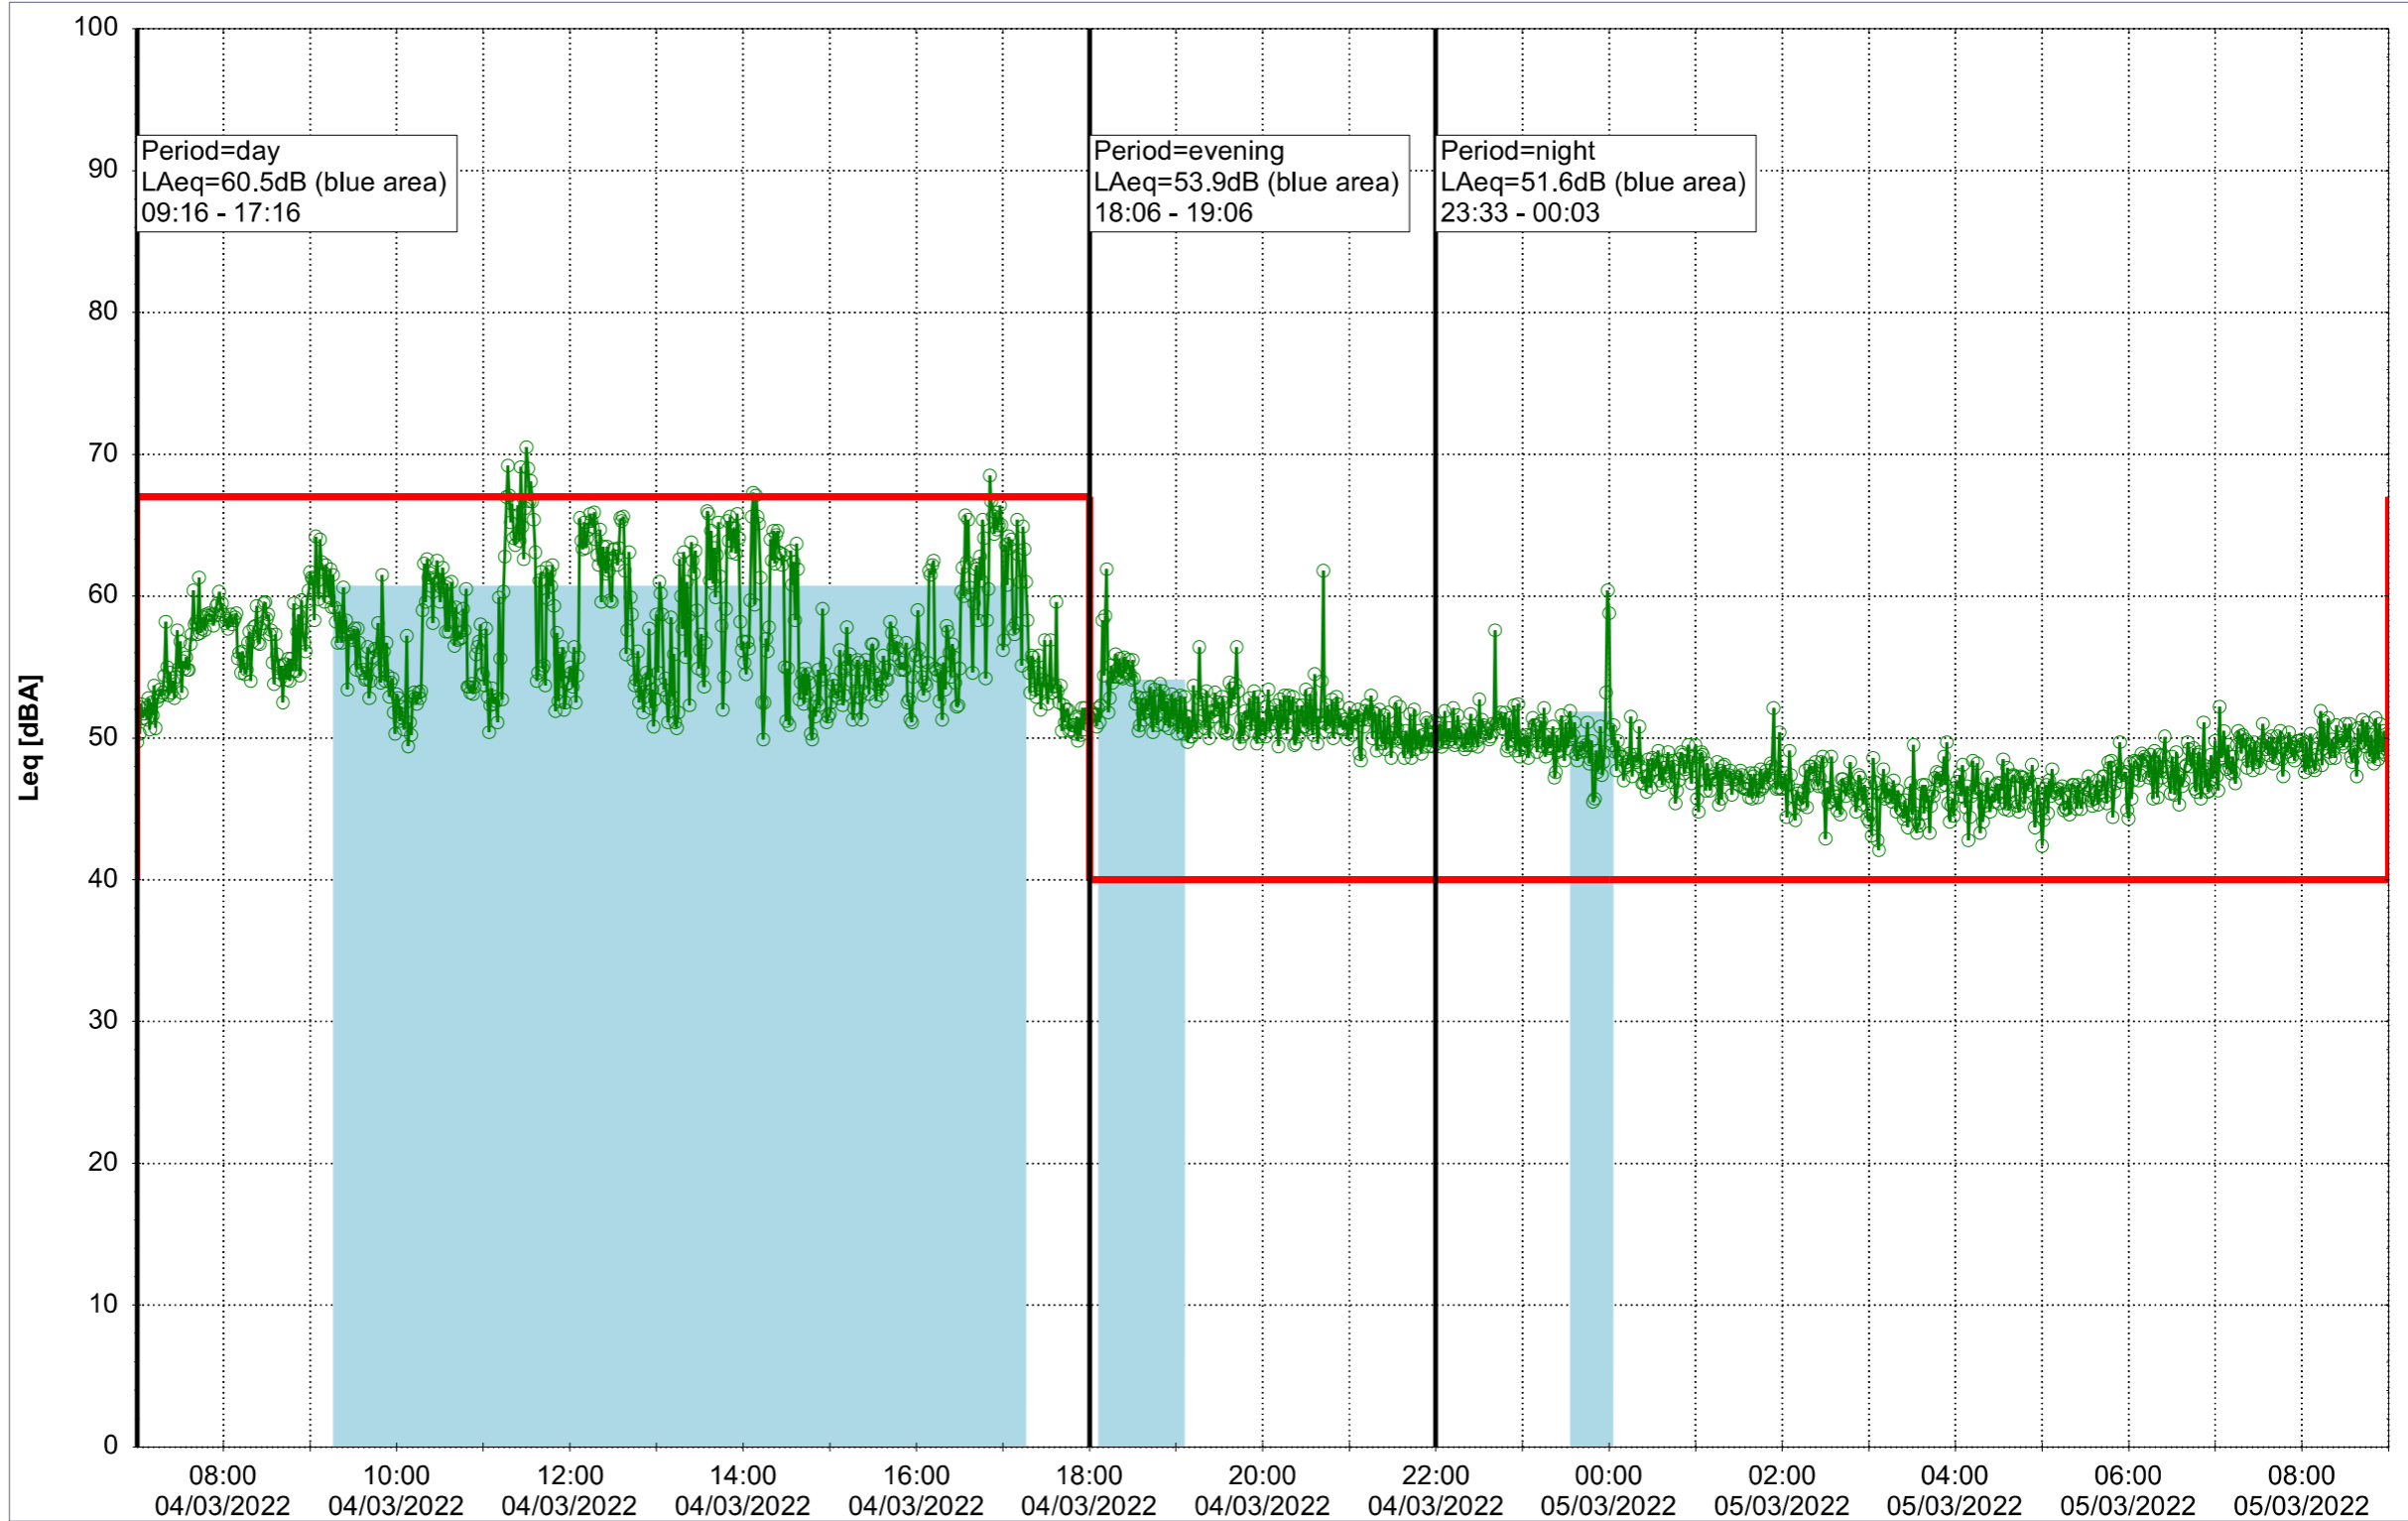

Remarks

...

Project: Kronos Sydhavnen
Construction: Sluseholmen
Location: N-V

Plan View

Noise Time Related Diagram

03/03/2022
04/03/2022

SLU_NS01

Project: Kronos Sydhavnen
Construction: Sluseholmen
Location: N-V

Plan View

Remarks

...

Noise Time Related Diagram

04/03/2022
05/03/2022

SLU_NS01

Project: Kronos Sydhavnen
Construction: Sluseholmen
Location: N-V

Plan View

Noise Time Related Diagram

05/03/2022
06/03/2022

SLU_NS01

Project: Kronos Sydhavnen
Construction: Sluseholmen
Location: N-V

Plan View

Remarks

...

Noise Time Related Diagram