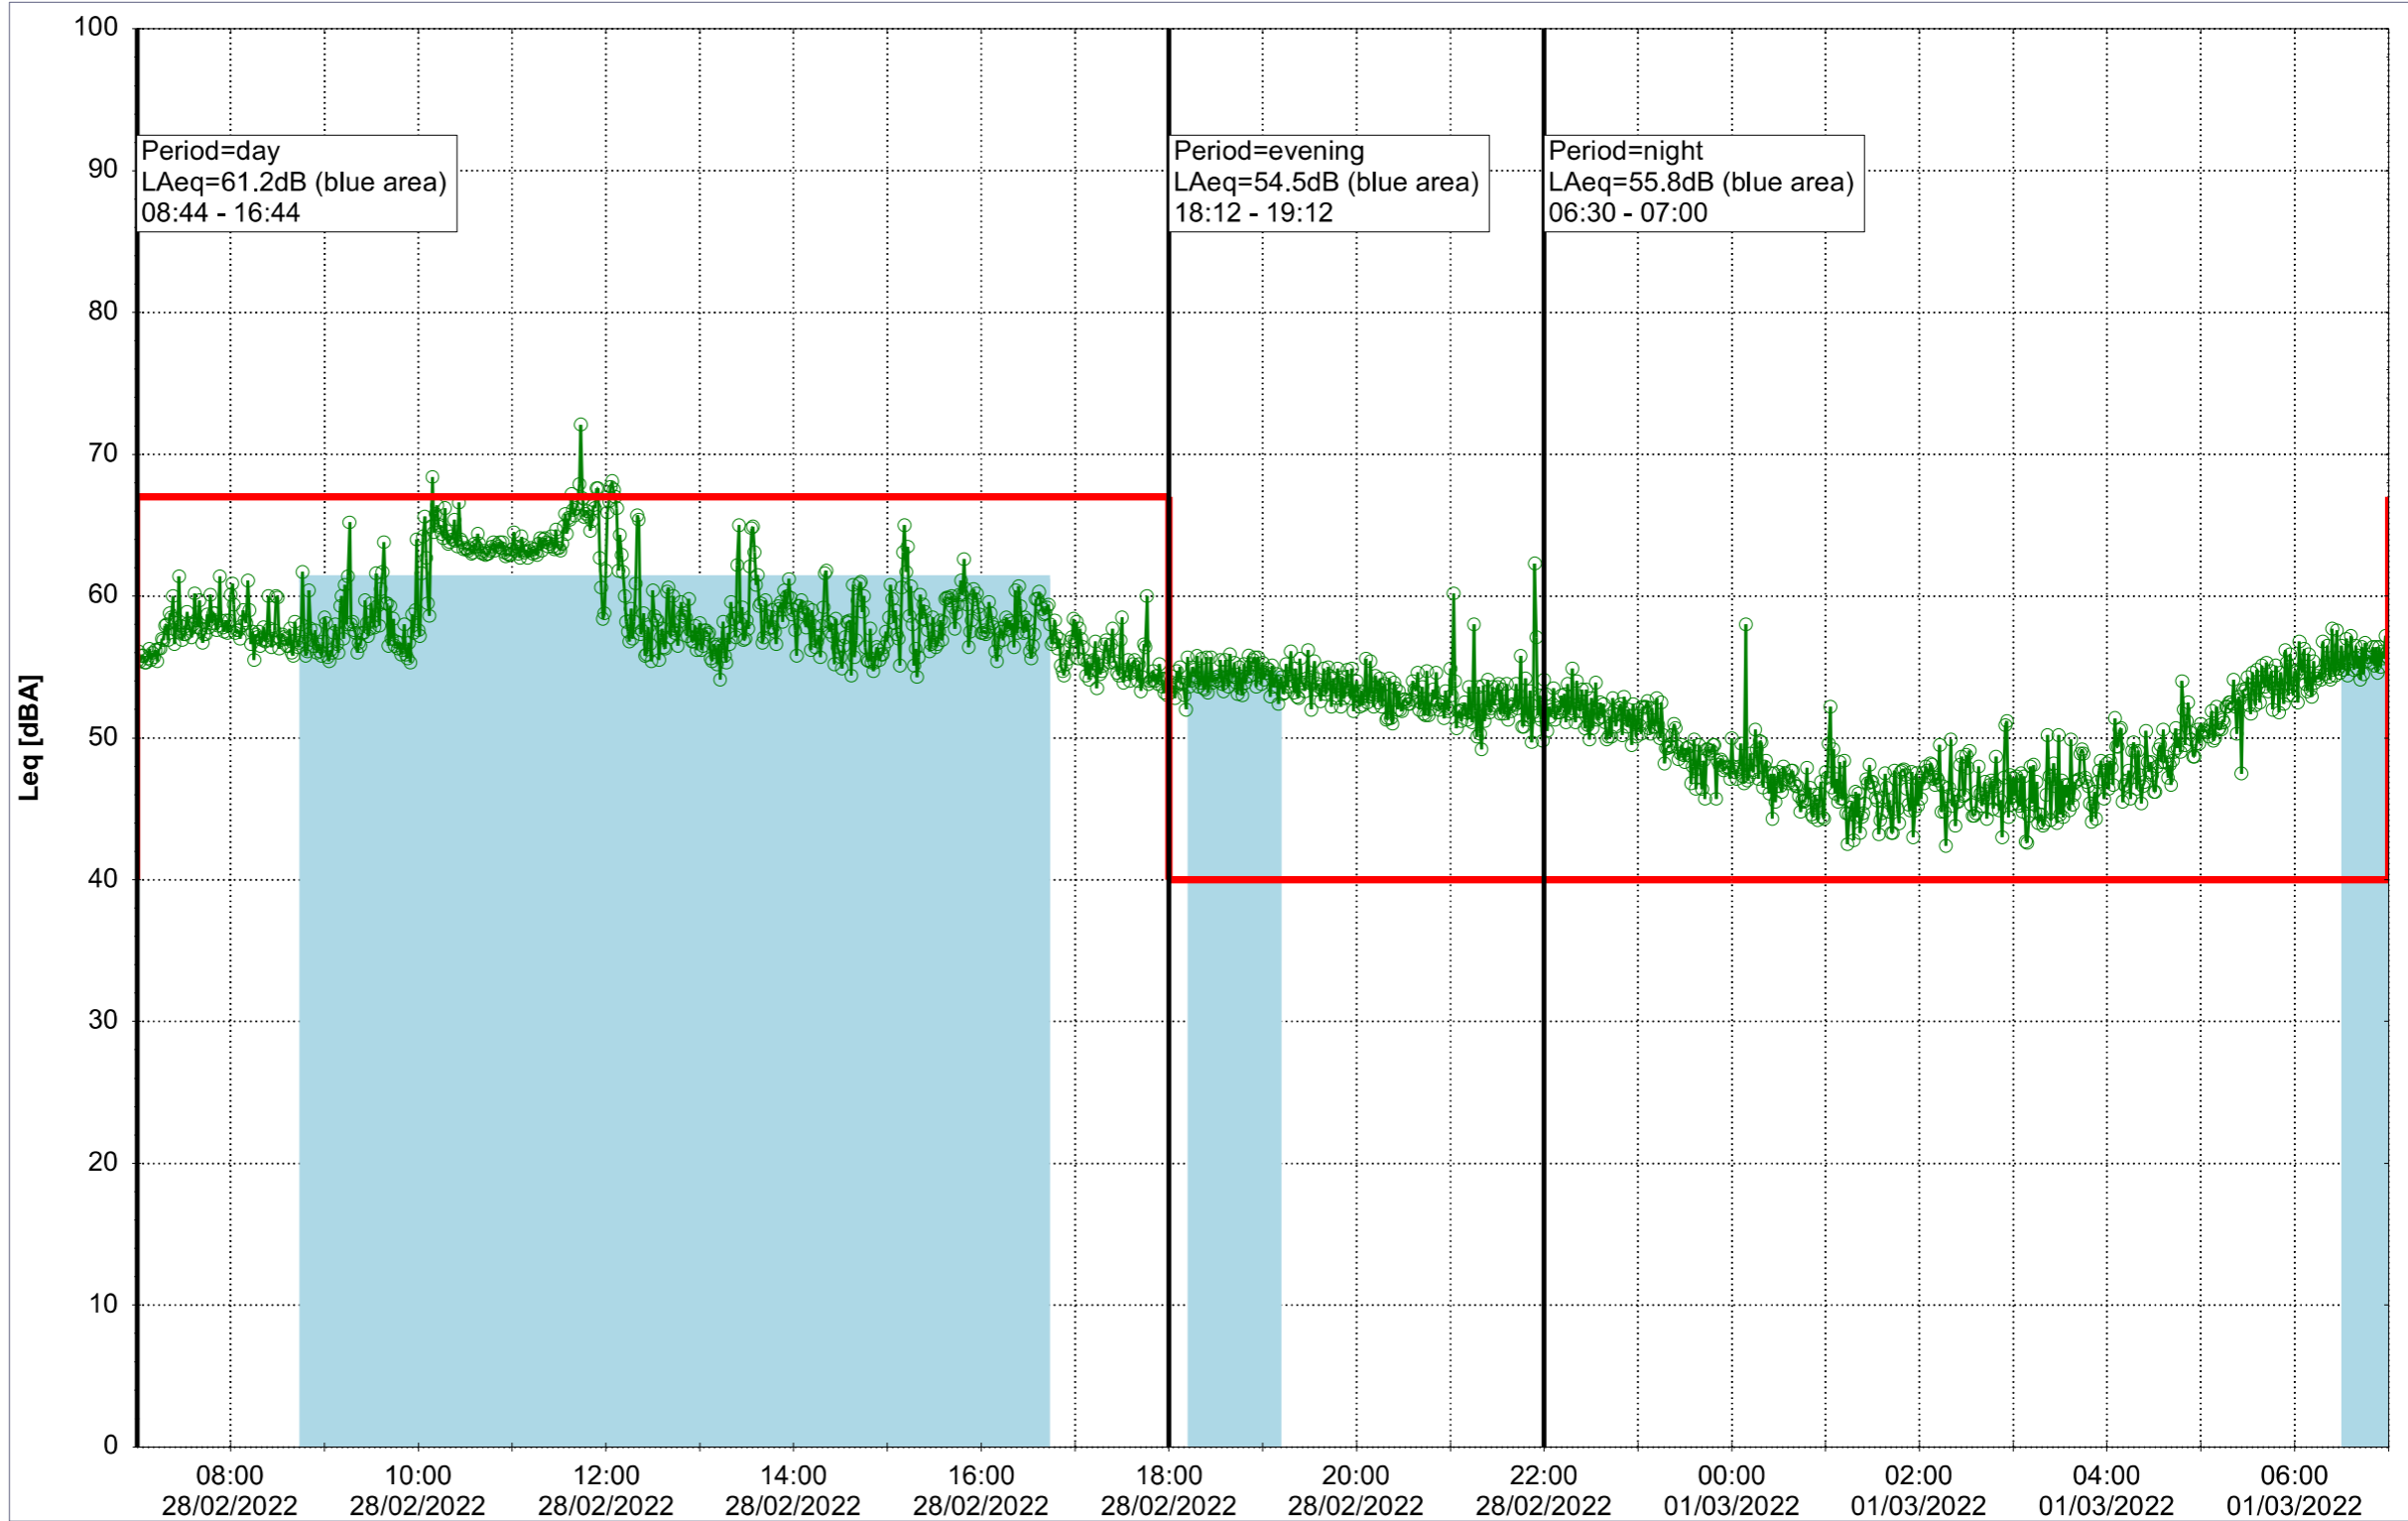

Project: Kronos Sydhavnen
Construction: Sluseholmen
Location: N-V

Plan View

Noise Time Related Diagram

28/02/2022
01/03/2022

SLU_NS01

Project: Kronos Sydhavnen
Construction: Sluseholmen
Location: N-V

Plan View

Noise Time Related Diagram

01/03/2022
02/03/2022

SLU_NS01

Project: Kronos Sydhavnen
Construction: Sluseholmen
Location: N-V

Plan View

Noise Time Related Diagram

02/03/2022
03/03/2022

SLU_NS01

Remarks

...

Project: Kronos Sydhavnen
Construction: Sluseholmen
Location: N-V

Plan View

Noise Time Related Diagram

03/03/2022
04/03/2022

SLU_NS01

Project: Kronos Sydhavnen
Construction: Sluseholmen
Location: N-V

Noise Time Related Diagram

05/03/2022
06/03/2022

SLU_NS01

Project: Kronos Sydhavnen
Construction: Sluseholmen
Location: N-V

Plan View

Remarks

...

Noise Time Related Diagram