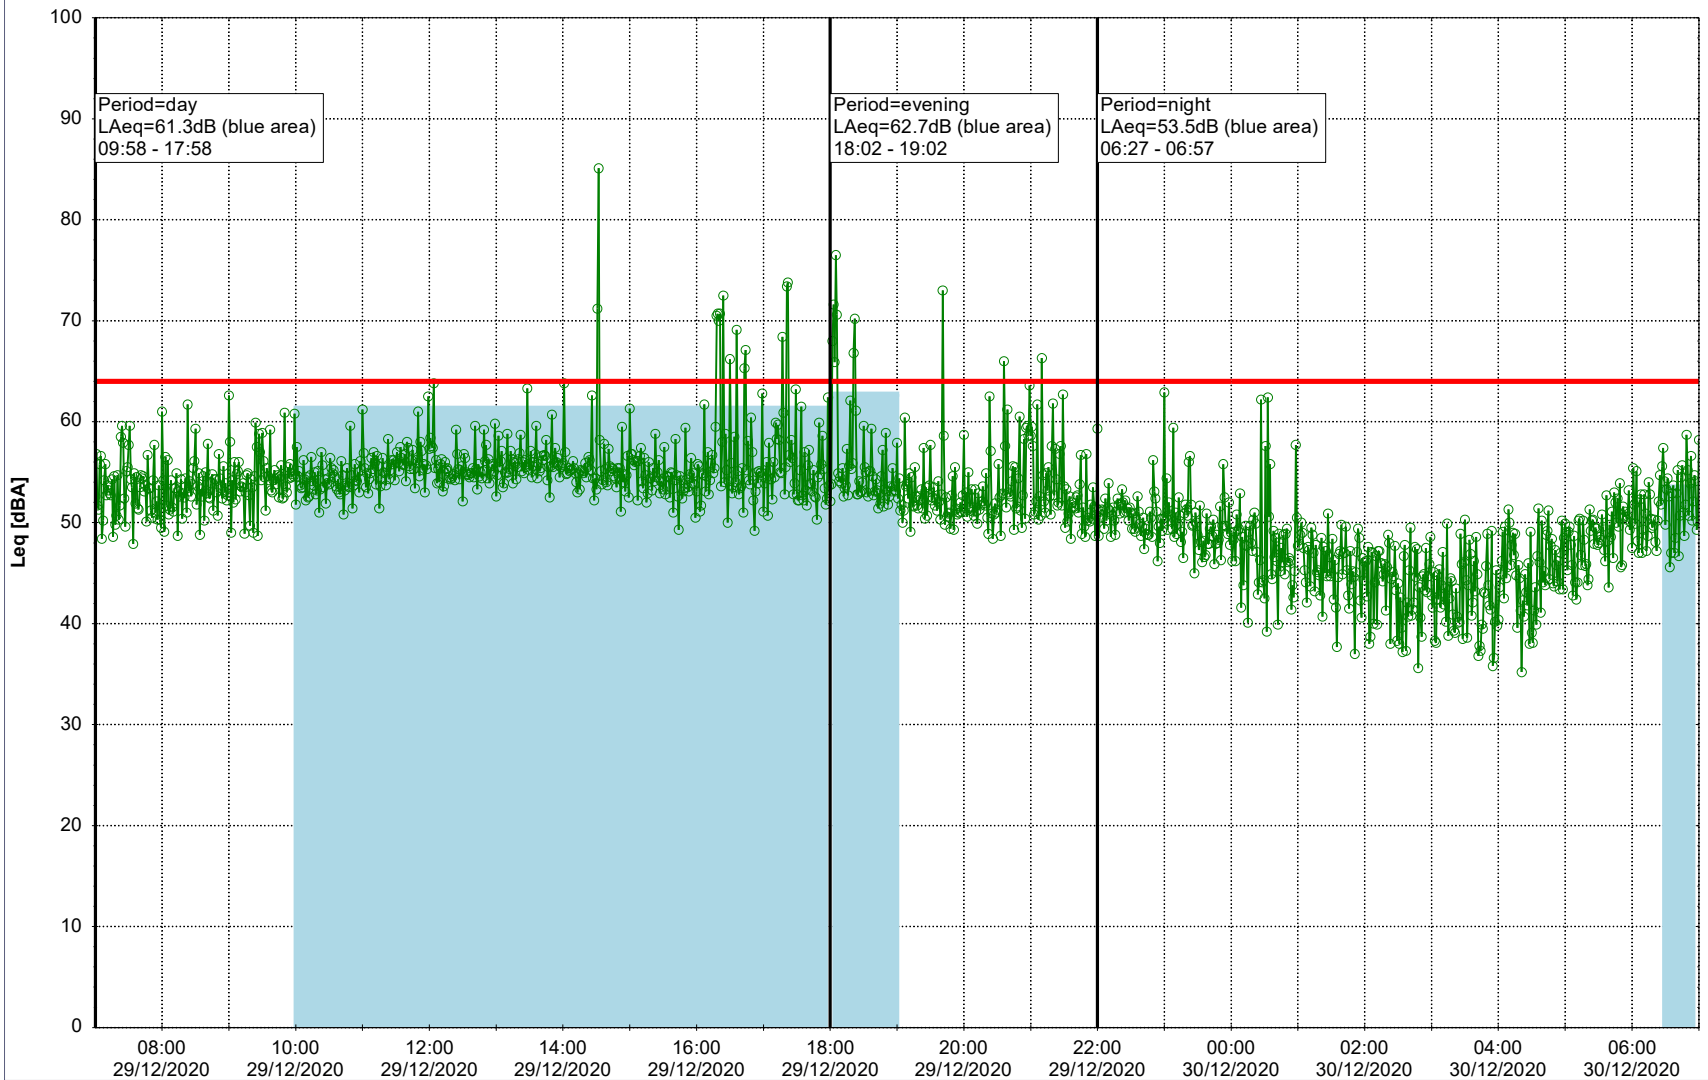

Project: Kronos Sydhavnen
Construction: Gåsebæk
Location: N-V

28/12/2020
29/12/2020

Remarks

...

Noise Time Related Diagram

○○○ GAB_NS01

Project: Kronos Sydhavnen
Construction: Gåsebæk
Location: N-V

29/12/2020
30/12/2020

Remarks

...

Noise Time Related Diagram

○○○ GAB_NS01

Project: Kronos Sydhavnen
Construction: Gåsebæk
Location: N-V

30/12/2020
31/12/2020

Remarks

...

Noise Time Related Diagram

○○○ GAB_NS01

Project: Kronos Sydhavnen
Construction: Gåsebæk
Location: N-V

31/12/2020
01/01/2021

Remarks

...

Noise Time Related Diagram

○○○ GAB_NS01

Project: Kronos Sydhavnen
Construction: Gåsebæk
Location: N-V

01/01/2021
02/01/2021

Remarks

...

Noise Time Related Diagram

○○○○ GAB_NS01

Project: Kronos Sydhavnen
Construction: Gåsebæk
Location: N-V

02/01/2021
03/01/2021