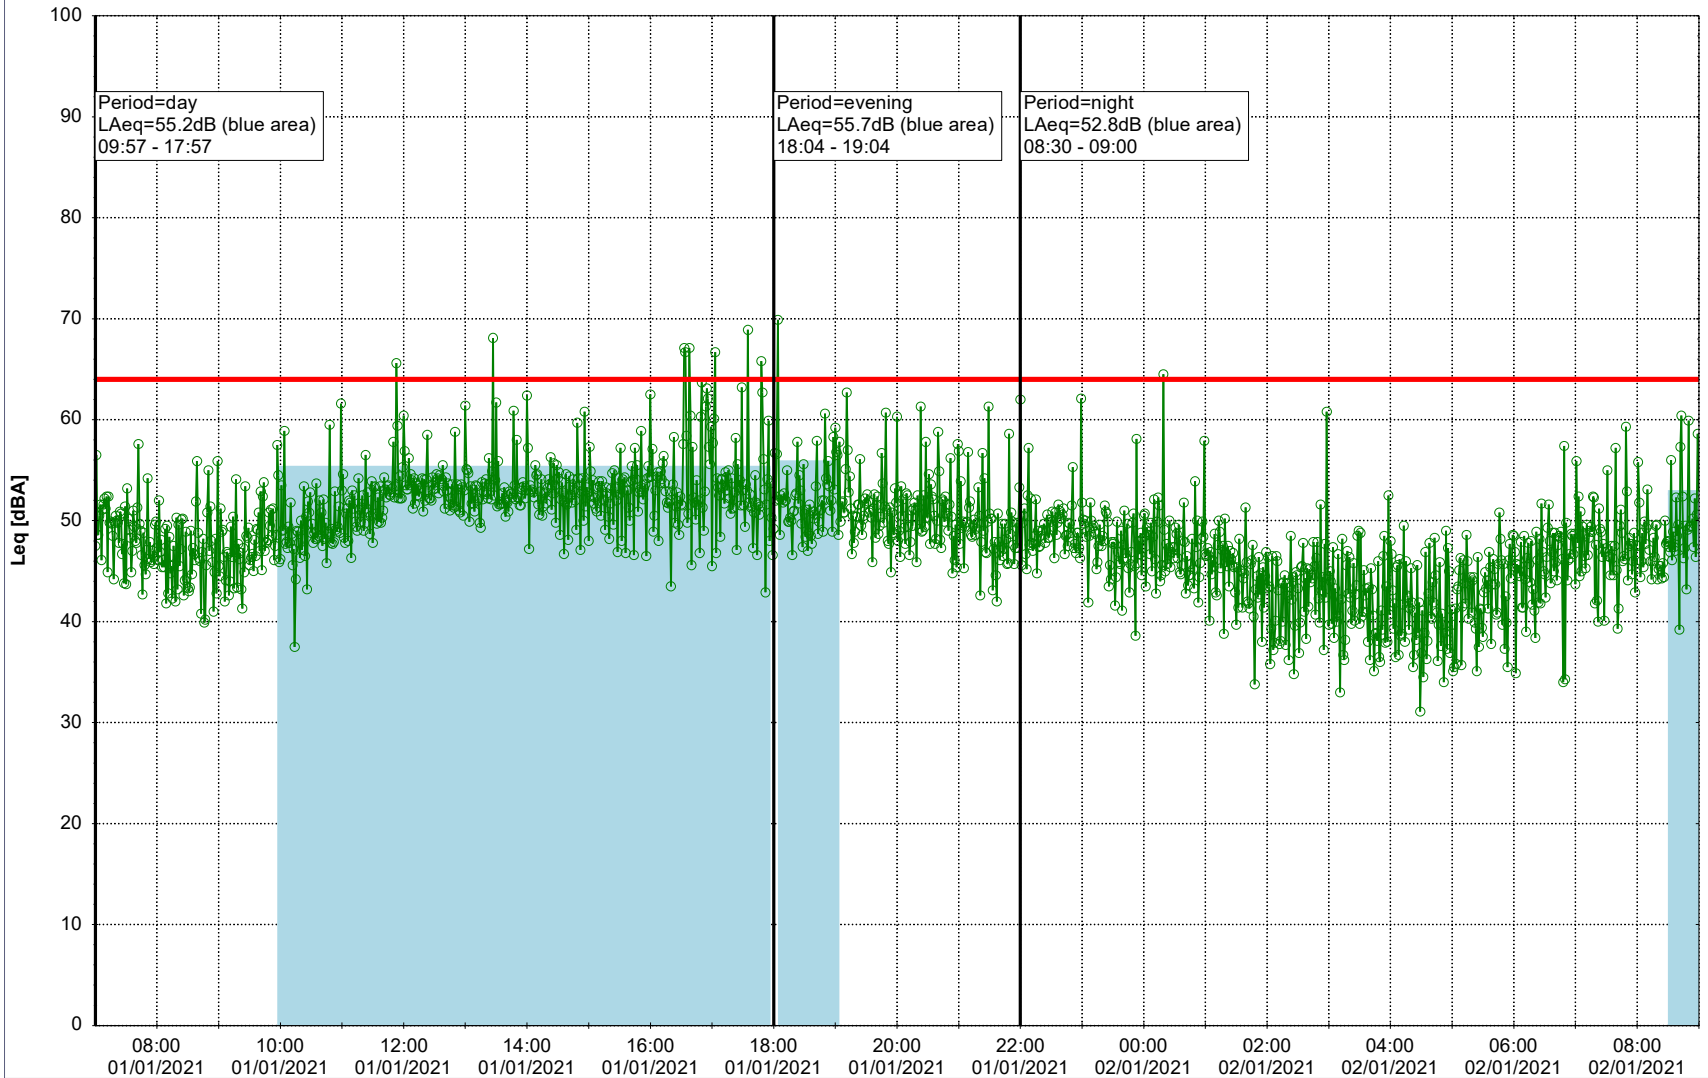

Noise Time Related Diagram

○○○ GAB_NS01

Project: Kronos Sydhavnen
Construction: Gåsebæk
Location: N-V

31/12/2020
01/01/2021

Remarks

...

Noise Time Related Diagram

○○○ GAB_NS01

Project: Kronos Sydhavnen
Construction: Gåsebæk
Location: N-V

01/01/2021
02/01/2021

Remarks

...

Noise Time Related Diagram

○○○○ GAB_NS01

Project: Kronos Sydhavnen
Construction: Gåsebæk
Location: N-V

02/01/2021
03/01/2021

Remarks

...

Noise Time Related Diagram

○○○○ GAB_NS01

Project: Kronos Sydhavnen
Construction: Gåsebæk
Location: N-V

Plan View

Remarks

...