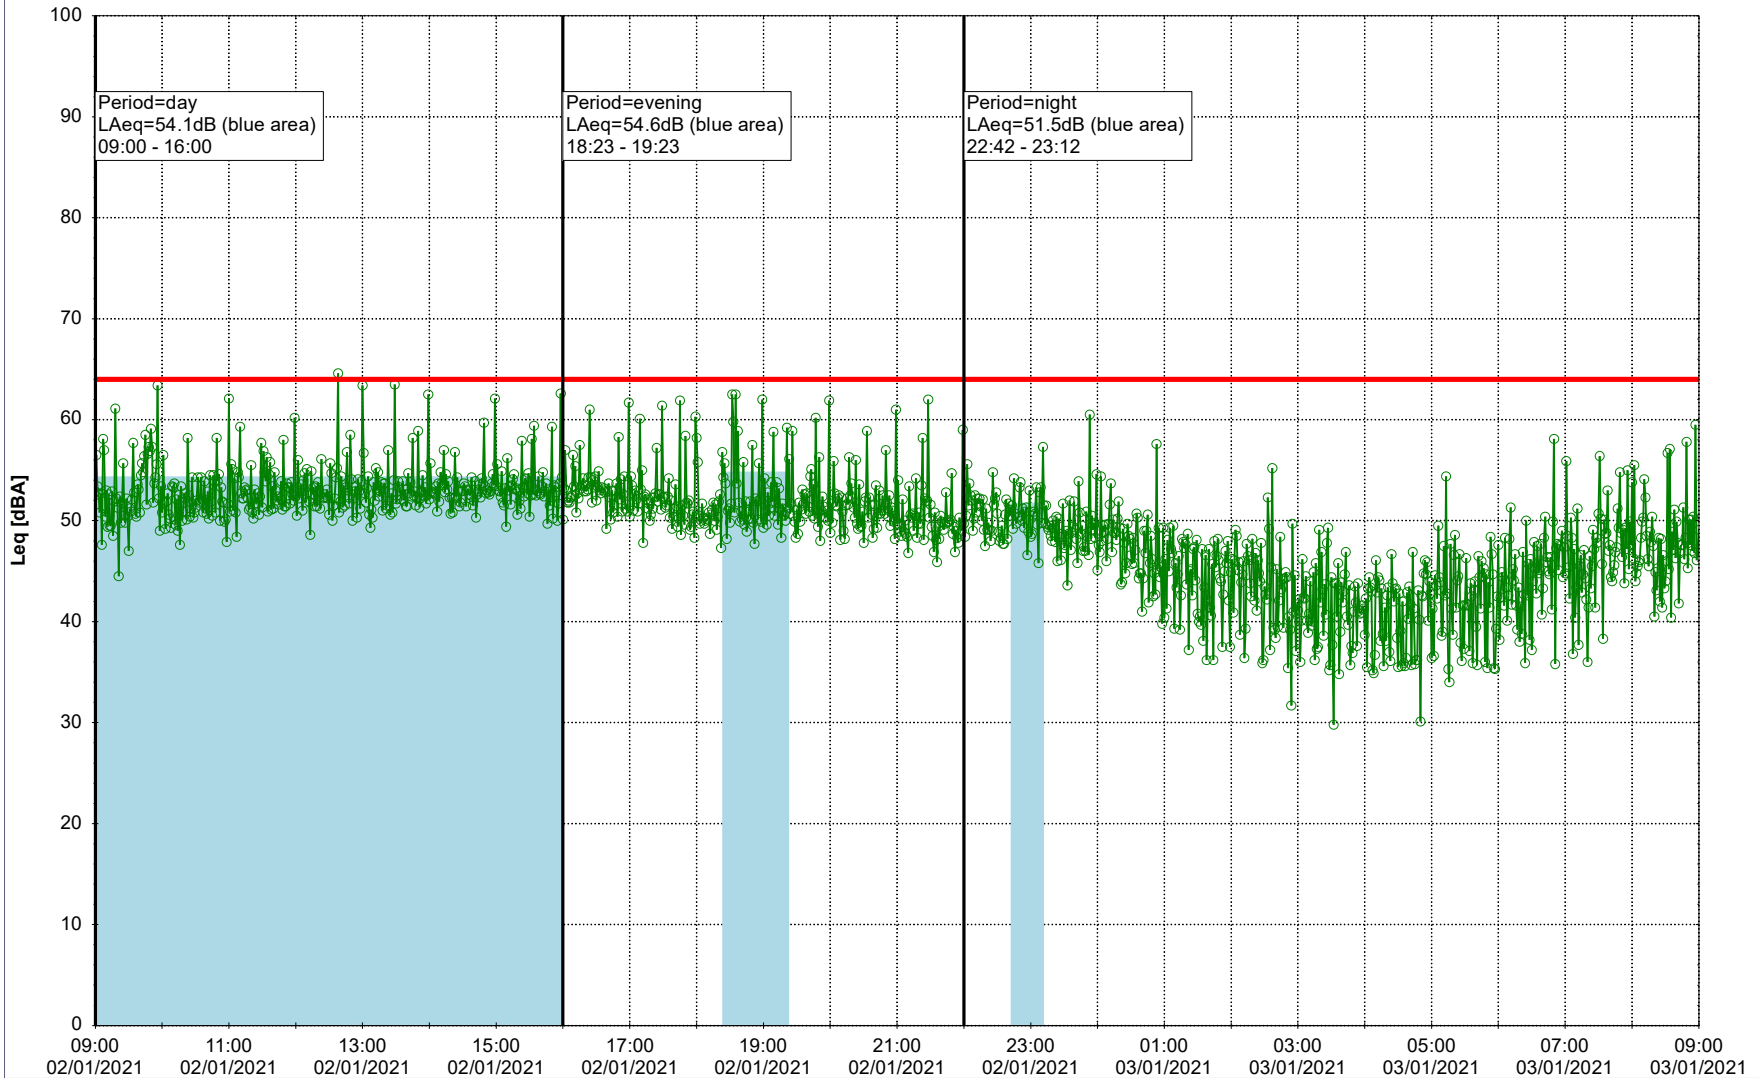

Noise Time Related Diagram

○○○ GAB_NS01

Project: Kronos Sydhavnen
Construction: Gåsebæk
Location: N-V

31/12/2020
01/01/2021

Remarks

...

Noise Time Related Diagram

○○○ GAB_NS01

Project: Kronos Sydhavnen
Construction: Gåsebæk
Location: N-V

01/01/2021
02/01/2021

Remarks

...

Noise Time Related Diagram

○○○○ GAB_NS01

Project: Kronos Sydhavnen
Construction: Gåsebæk
Location: N-V

02/01/2021
03/01/2021

Remarks

...

Noise Time Related Diagram

○○○○ GAB_NS01

Project: Kronos Sydhavnen
Construction: Gåsebæk
Location: N-V

Plan View

Remarks

...