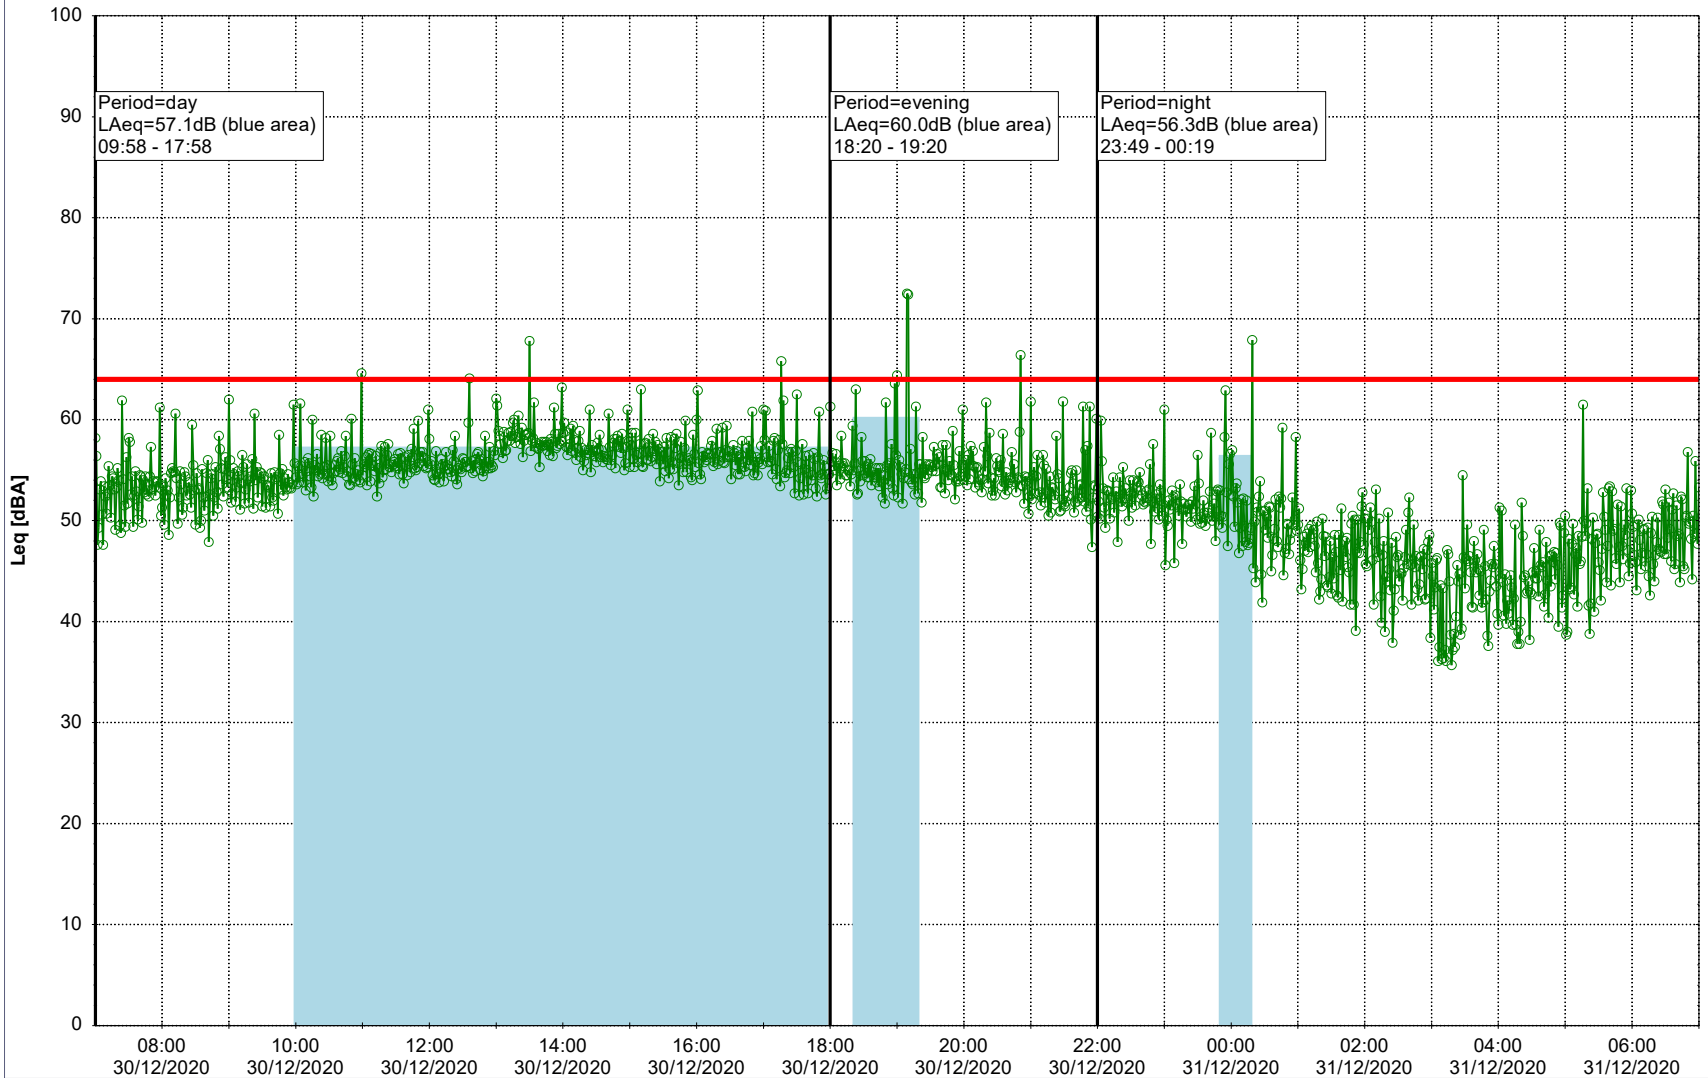

Project: Kronos Sydhavnen
Construction: Gåsebæk
Location: N-V

28/12/2020
29/12/2020

Remarks

...

Noise Time Related Diagram

○○○ GAB_NS01

Project: Kronos Sydhavnen
Construction: Gåsebæk
Location: N-V

29/12/2020
30/12/2020

Remarks

...

Noise Time Related Diagram

○○○ GAB_NS01

Project: Kronos Sydhavnen
Construction: Gåsebæk
Location: N-V

30/12/2020
31/12/2020

Remarks

...

Noise Time Related Diagram

○○○ GAB_NS01

Project: Kronos Sydhavnen
Construction: Gåsebæk
Location: N-V

31/12/2020
01/01/2021

Remarks

...

Noise Time Related Diagram

○○○ GAB_NS01

Project: Kronos Sydhavnen
Construction: Gåsebæk
Location: N-V

01/01/2021
02/01/2021

Remarks

...

Noise Time Related Diagram

○○○○ GAB_NS01

Project: Kronos Sydhavnen
Construction: Gåsebæk
Location: N-V

02/01/2021
03/01/2021