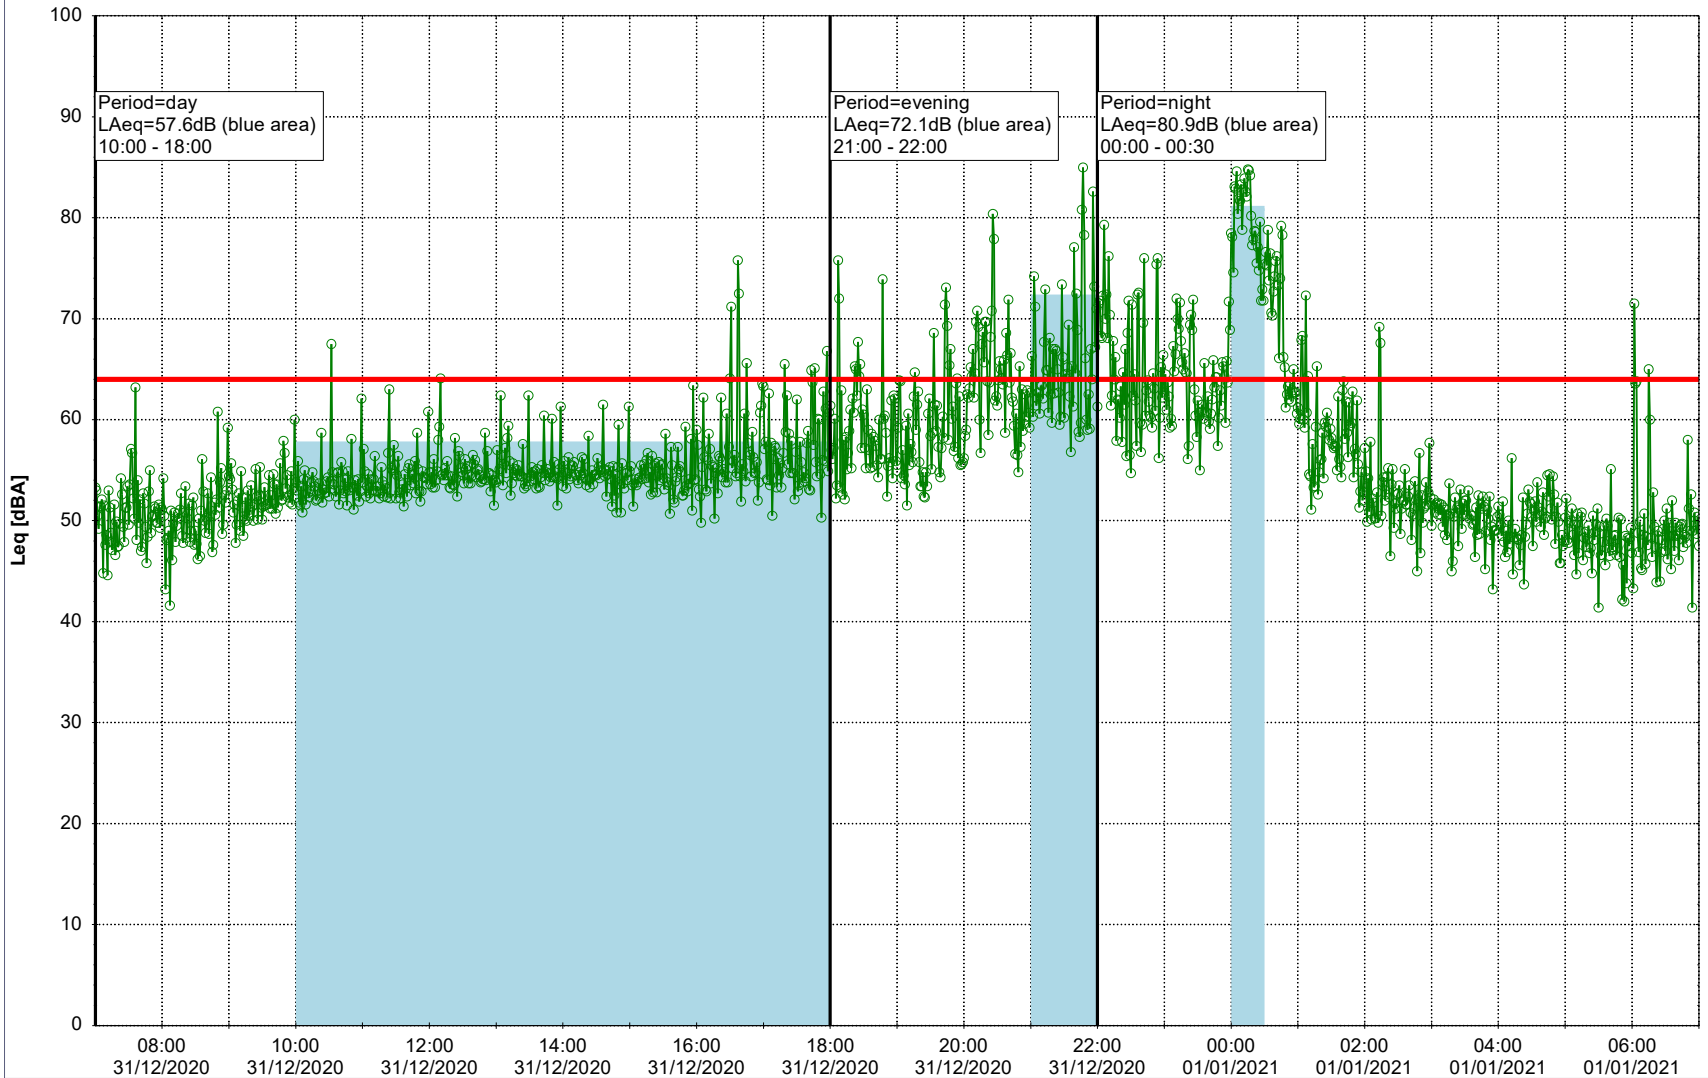

Noise Time Related Diagram

○○○ GAB_NS01

Project: Kronos Sydhavnen
Construction: Gåsebæk
Location: N-V

31/12/2020
01/01/2021

Remarks

...

Noise Time Related Diagram

○○○ GAB_NS01

Project: Kronos Sydhavnen
Construction: Gåsebæk
Location: N-V

01/01/2021
02/01/2021

Remarks

...

Noise Time Related Diagram

○○○○ GAB_NS01

Project: Kronos Sydhavnen
Construction: Gåsebæk
Location: N-V

02/01/2021
03/01/2021

Remarks

...

Noise Time Related Diagram

○○○○ GAB_NS01

Project: Kronos Sydhavnen
Construction: Gåsebæk
Location: N-V

Plan View

Remarks

...