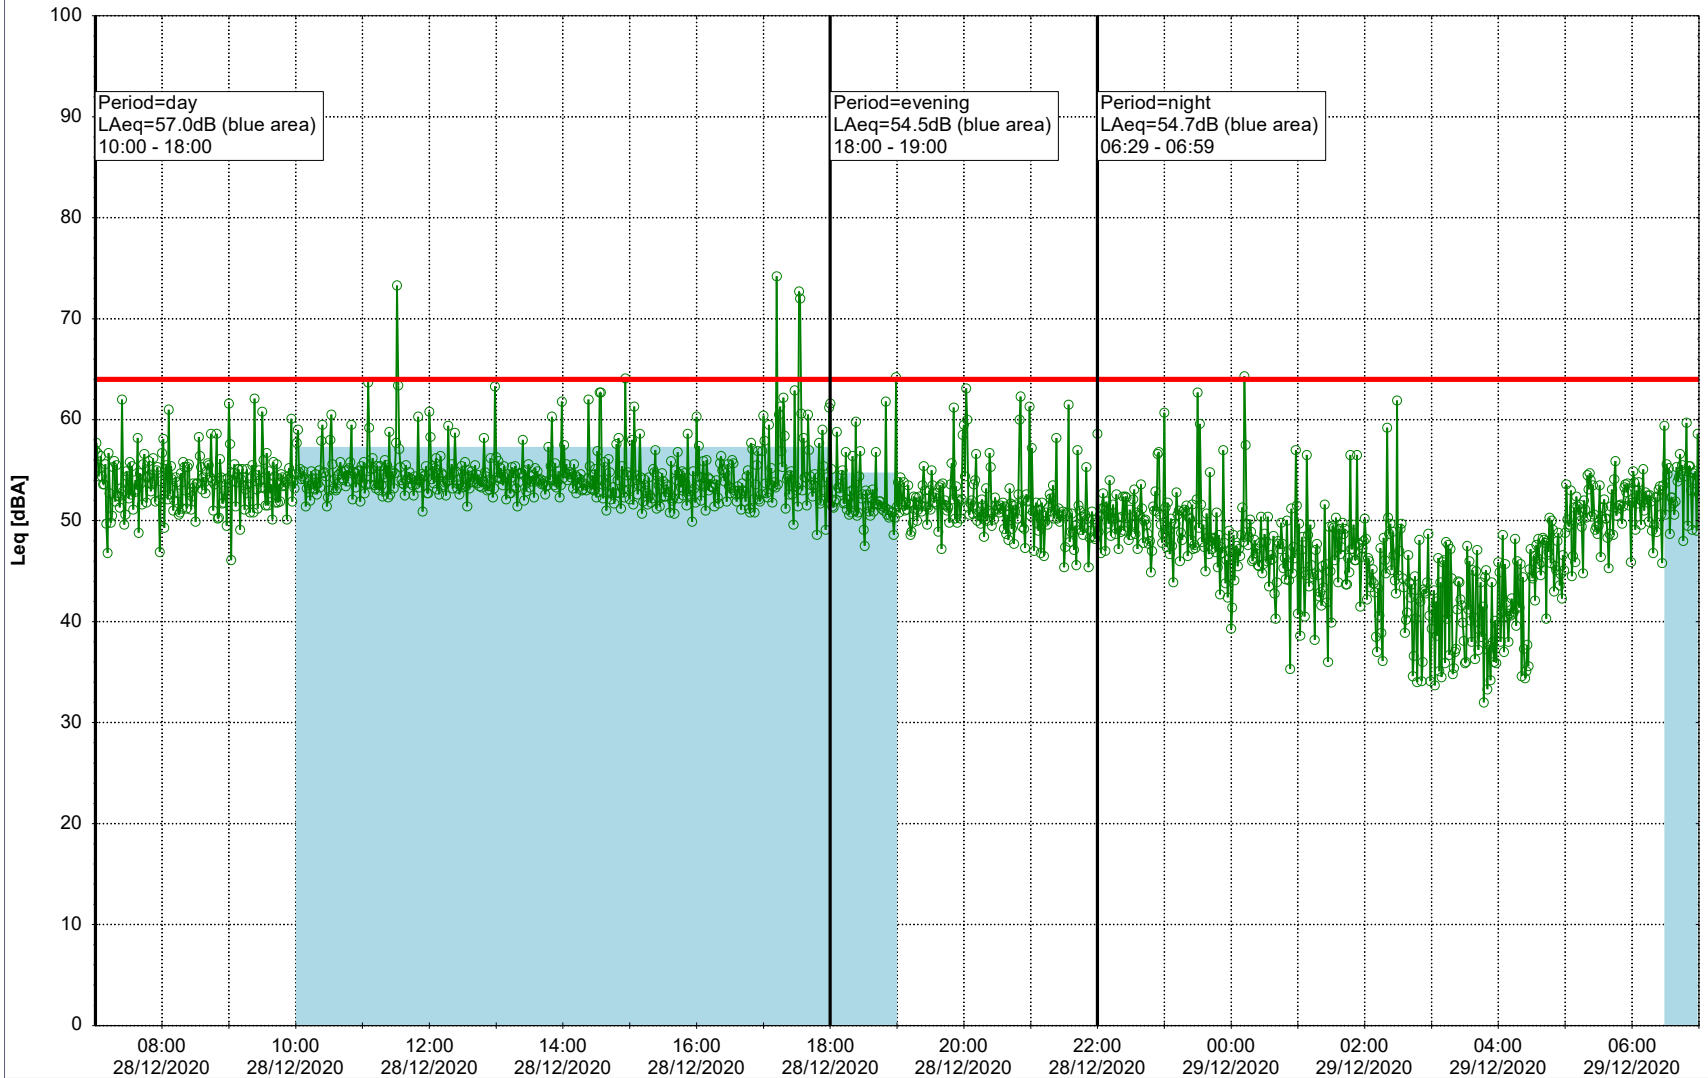

Project: Kronos Sydhavnen
Construction: Gåsebæk
Location: N-V

28/12/2020
29/12/2020

Remarks

...

Noise Time Related Diagram

○○○ GAB_NS01

Project: Kronos Sydhavnen
Construction: Gåsebæk
Location: N-V

29/12/2020
30/12/2020

Remarks

...

Noise Time Related Diagram

○○○ GAB_NS01

Project: Kronos Sydhavnen
Construction: Gåsebæk
Location: N-V

30/12/2020
31/12/2020

Remarks

...

Noise Time Related Diagram

○○○ GAB_NS01

Project: Kronos Sydhavnen
Construction: Gåsebæk
Location: N-V

31/12/2020
01/01/2021

Remarks

...

Noise Time Related Diagram

○○○ GAB_NS01

Project: Kronos Sydhavnen
Construction: Gåsebæk
Location: N-V

01/01/2021
02/01/2021

Remarks

...

Noise Time Related Diagram

○○○○ GAB_NS01

Project: Kronos Sydhavnen
Construction: Gåsebæk
Location: N-V

02/01/2021
03/01/2021