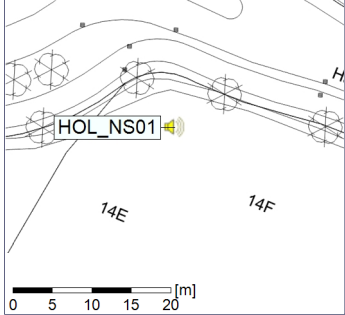

Noise Time Related Diagram

10/04/2020
11/04/2020

○ ○ ○ ○ HOL_NS01

Project: Kronos Sydhavnen
Construction: Havneholmen
Location: N-V

Plan View

Remarks

...

Noise Time Related Diagram