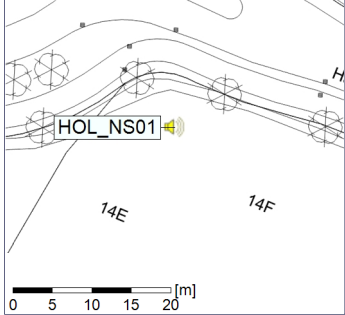

Plan View

Remarks

...

Noise Time Related Diagram

07/04/2020
07/04/2020

○ ○ ○ ○ HOL_NS01

Project: Kronos Sydhavnen
Construction: Havneholmen
Location: N-V

Plan View