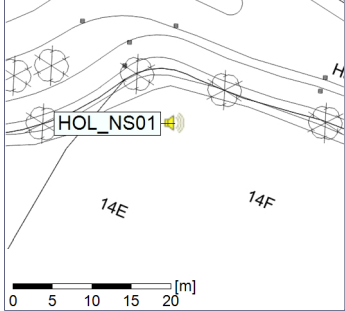

Noise Time Related Diagram

10/04/2020
11/04/2020

○ ○ ○ ○ HOL_NS01

Project: Kronos Sydhavnen
Construction: Havneholmen
Location: N-V

Plan View

Remarks

...

Noise Time Related Diagram

11/04/2020
12/04/2020

○ ○ ○ ○ HOL_NS01

Project: Kronos Sydhavnen
Construction: Havneholmen
Location: N-V

Plan View

Remarks

...

Noise Time Related Diagram

12/04/2020
13/04/2020