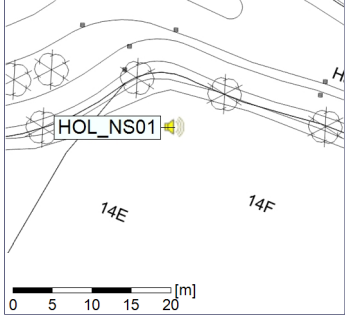

Remarks

...

Noise Time Related Diagram

08/04/2020
09/04/2020

○ ○ ○ ○ HOL_NS01

Project: Kronos Sydhavnen
Construction: Havneholmen
Location: N-V

Plan View

Remarks

...

Noise Time Related Diagram

09/04/2020
10/04/2020

○ ○ ○ ○ HOL_NS01

Project: Kronos Sydhavnen
Construction: Havneholmen
Location: N-V

Plan View

Remarks

...