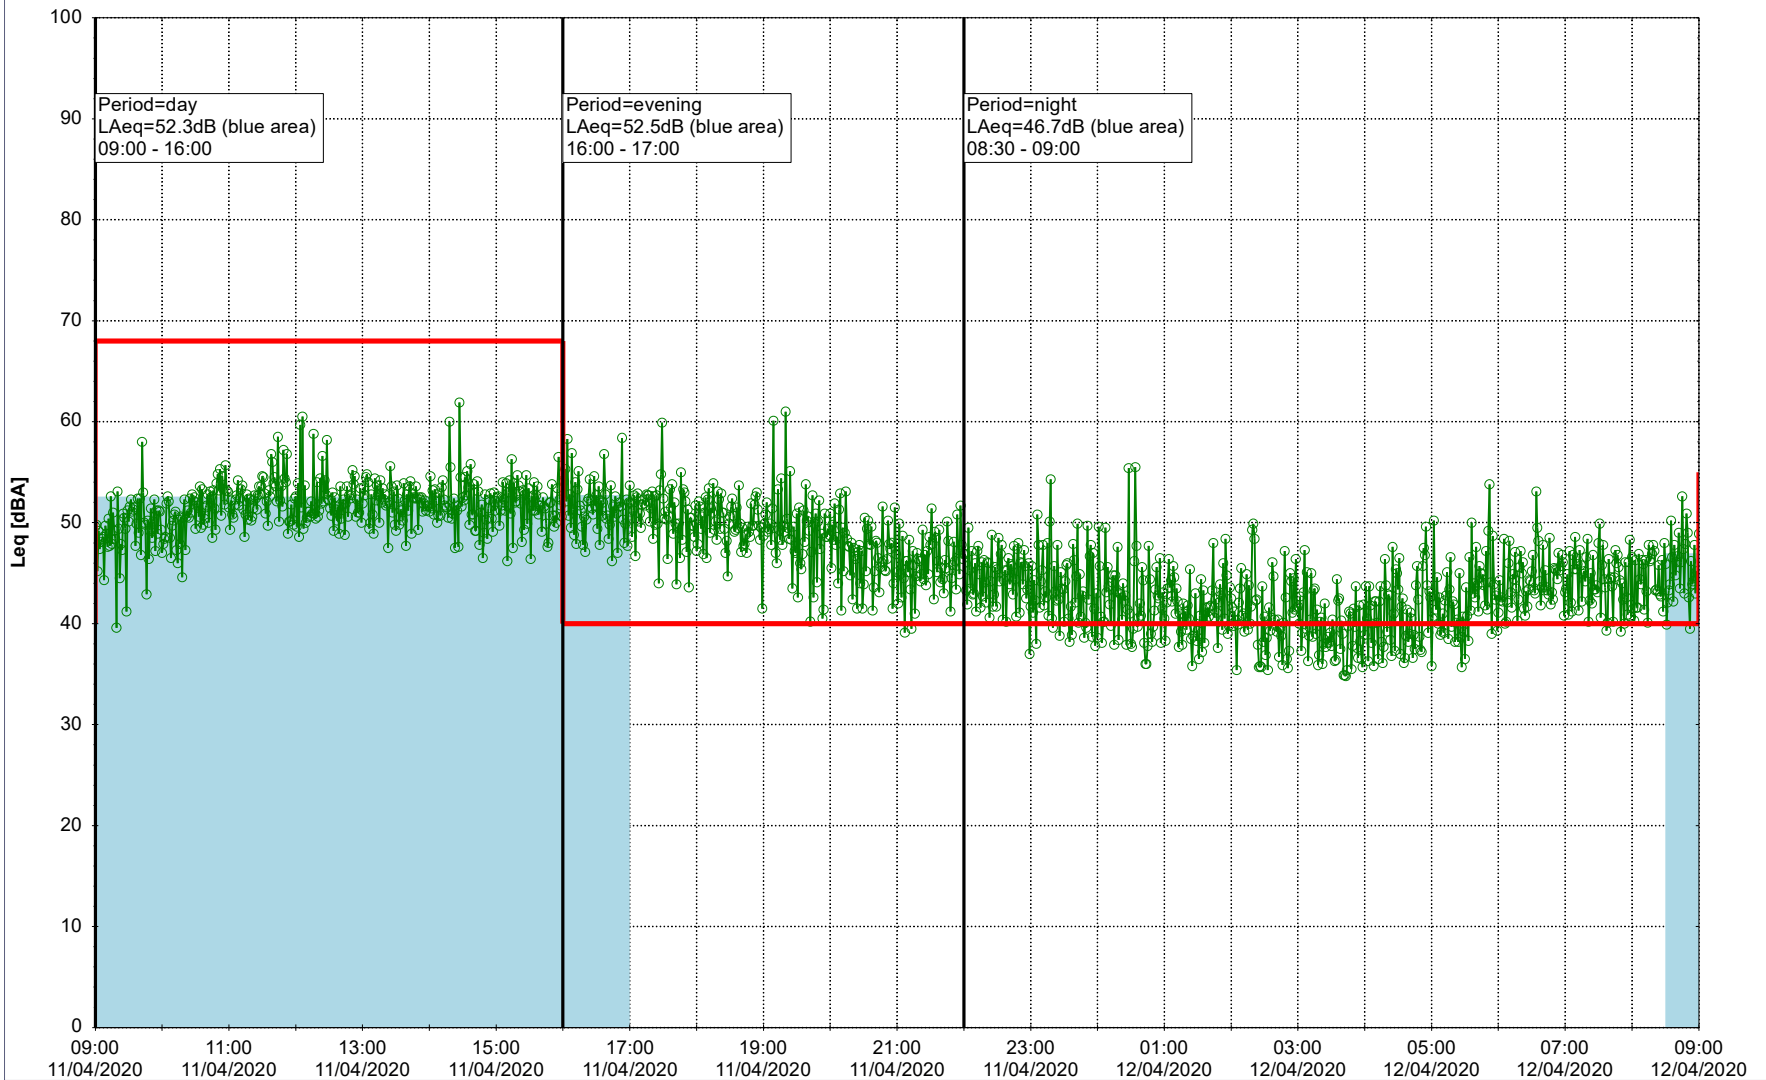

Noise Time Related Diagram

10/04/2020
11/04/2020

○ ○ ○ ○ HOL_NS01

Project: Kronos Sydhavnen
Construction: Havneholmen
Location: N-V

Plan View

Remarks

...

Noise Time Related Diagram

11/04/2020
12/04/2020

○ ○ ○ ○ HOL_NS01

Project: Kronos Sydhavnen
Construction: Havneholmen
Location: N-V

Plan View

Remarks

...

Noise Time Related Diagram

12/04/2020
13/04/2020