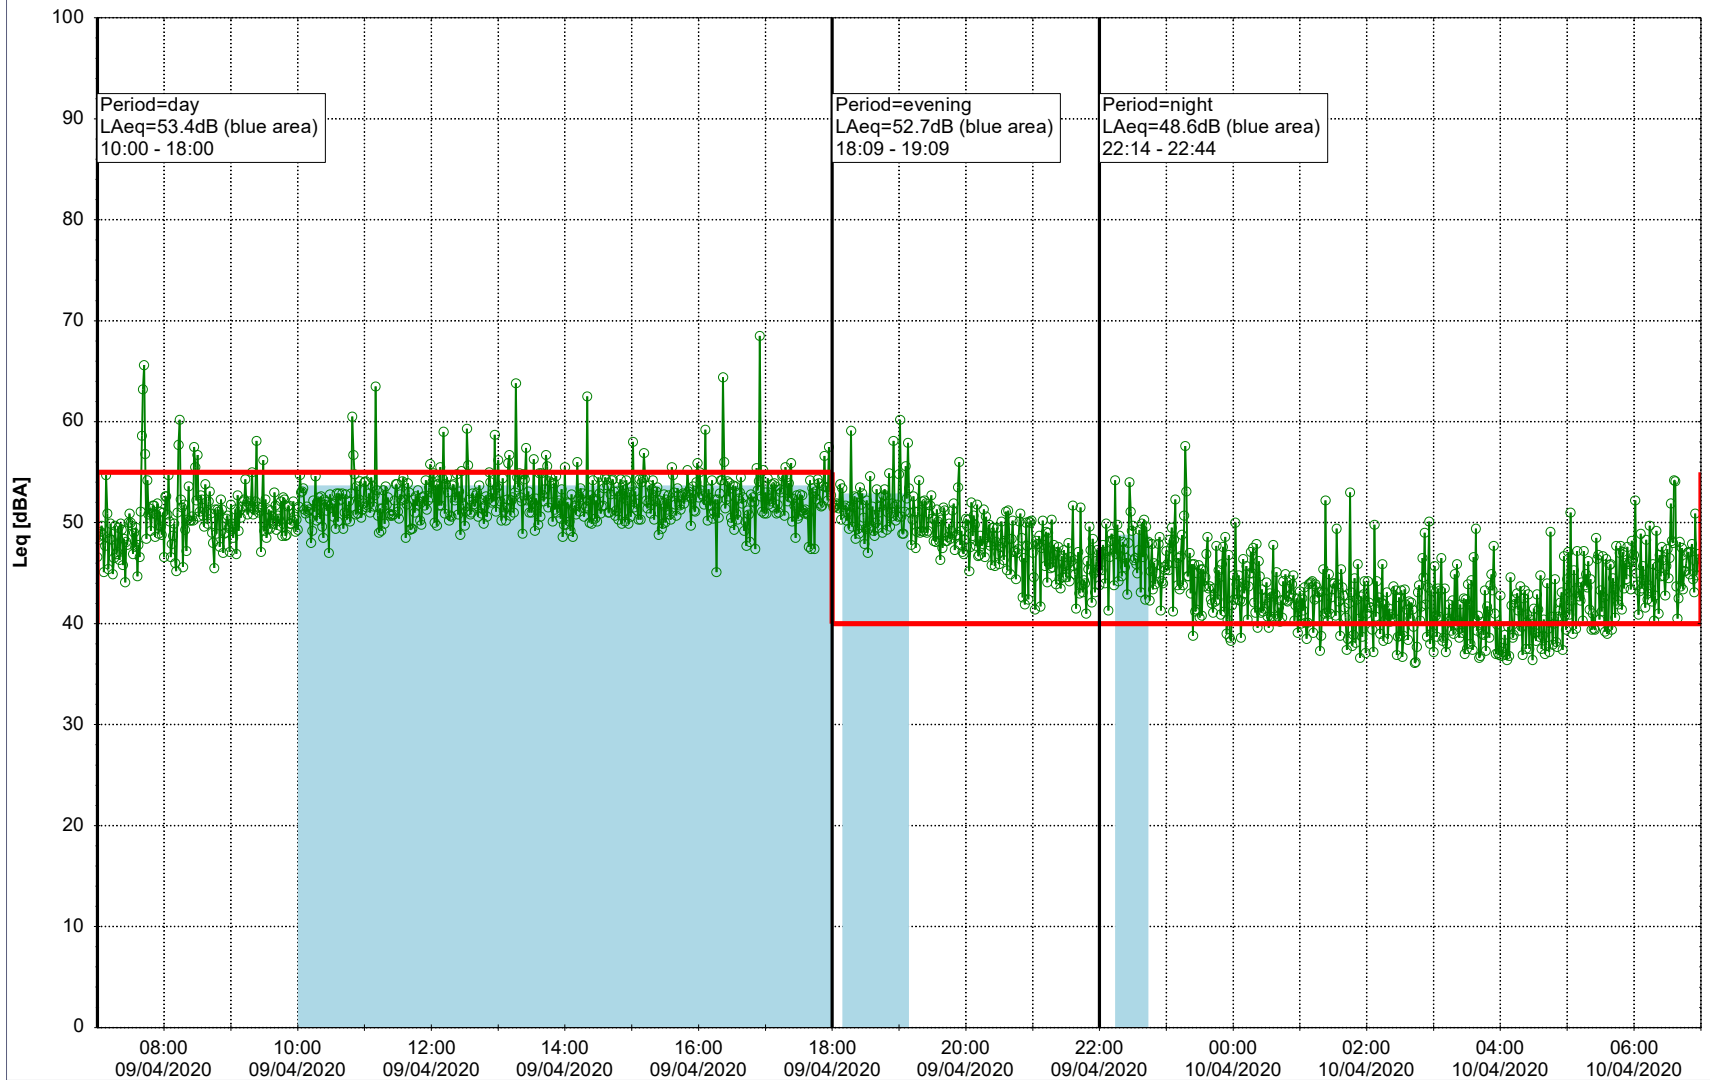

Remarks

...

Noise Time Related Diagram

08/04/2020
09/04/2020

○ ○ ○ ○ HOL_NS01

Project: Kronos Sydhavnen
Construction: Havneholmen
Location: N-V

Plan View

Remarks

...

Noise Time Related Diagram

09/04/2020
10/04/2020

○ ○ ○ ○ HOL_NS01

Project: Kronos Sydhavnen
Construction: Havneholmen
Location: N-V

Plan View

Remarks

...

Noise Time Related Diagram

10/04/2020
11/04/2020

○ ○ ○ ○ HOL_NS01

Project: Kronos Sydhavnen
Construction: Havneholmen
Location: N-V

Plan View

Remarks

...

Noise Time Related Diagram