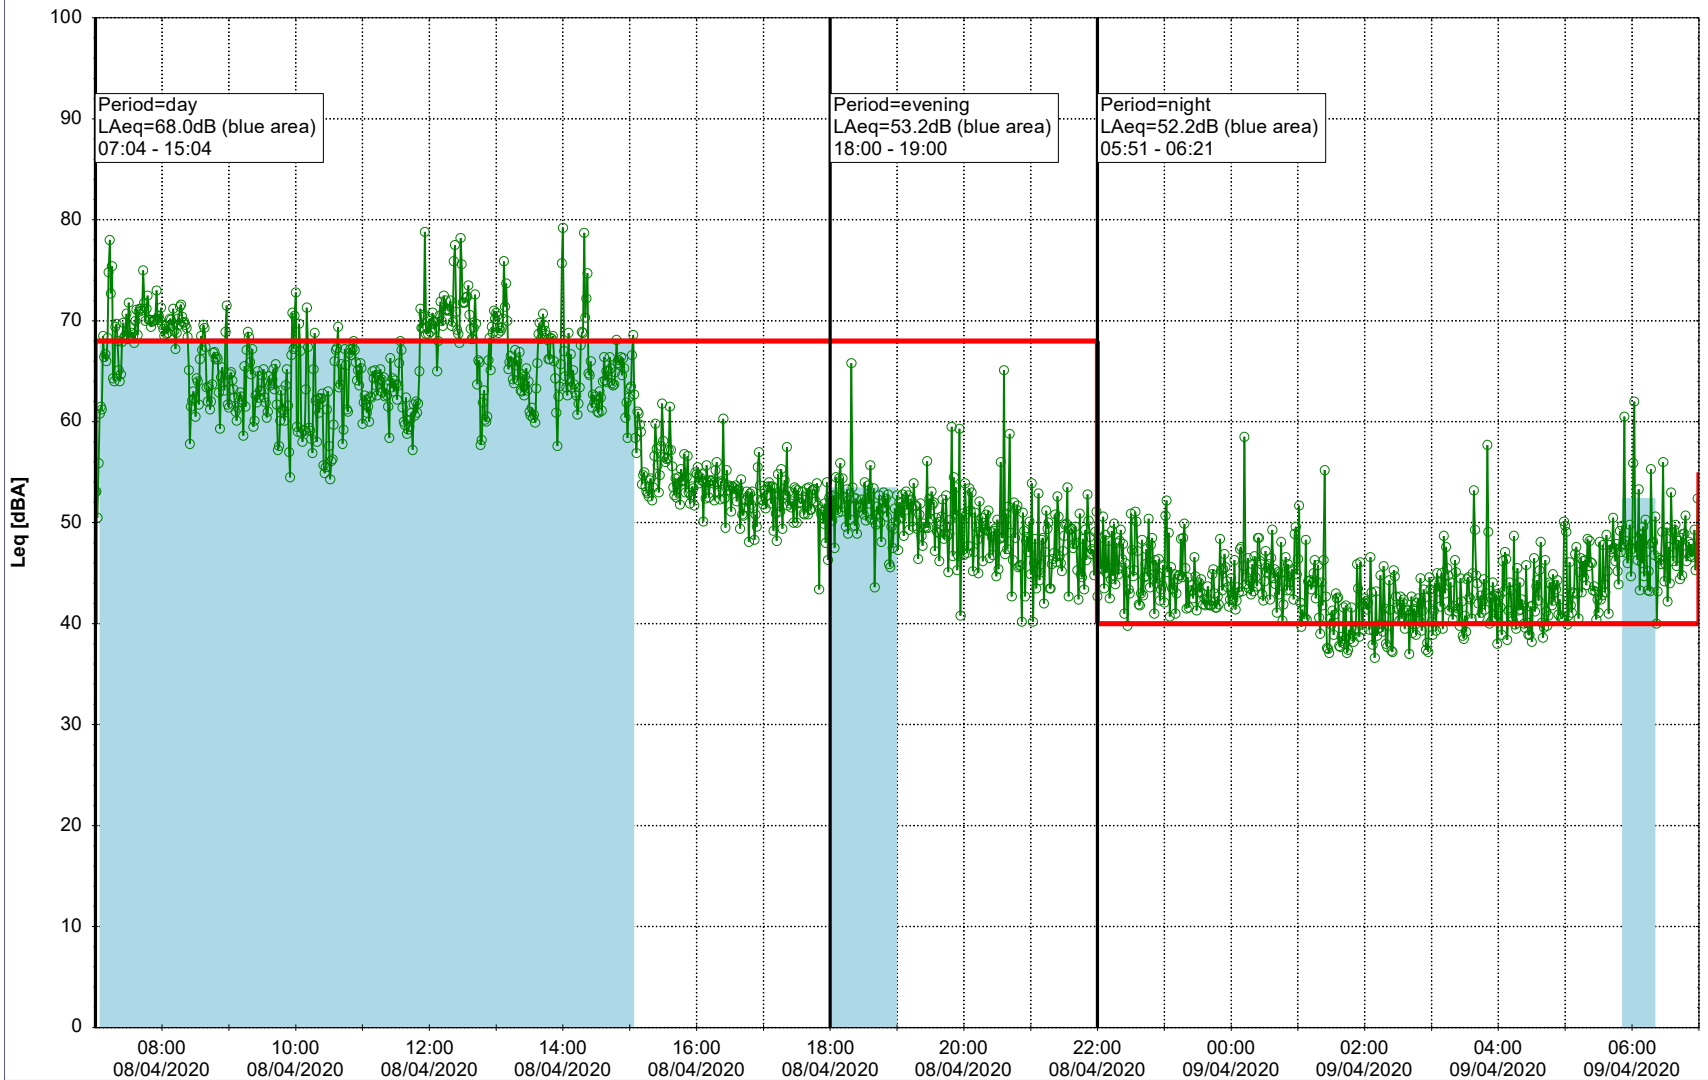

Plan View

Remarks

...

Noise Time Related Diagram

07/04/2020
07/04/2020

○ ○ ○ ○ HOL_NS01

Project: Kronos Sydhavnen
Construction: Havneholmen
Location: N-V

Plan View

Remarks

...

Noise Time Related Diagram

08/04/2020
09/04/2020

○ ○ ○ ○ HOL_NS01

Project: Kronos Sydhavnen
Construction: Havneholmen
Location: N-V

Plan View

Remarks

...

Noise Time Related Diagram

09/04/2020
10/04/2020

○ ○ ○ ○ HOL_NS01

Project: Kronos Sydhavnen
Construction: Havneholmen
Location: N-V

Plan View

Remarks

...