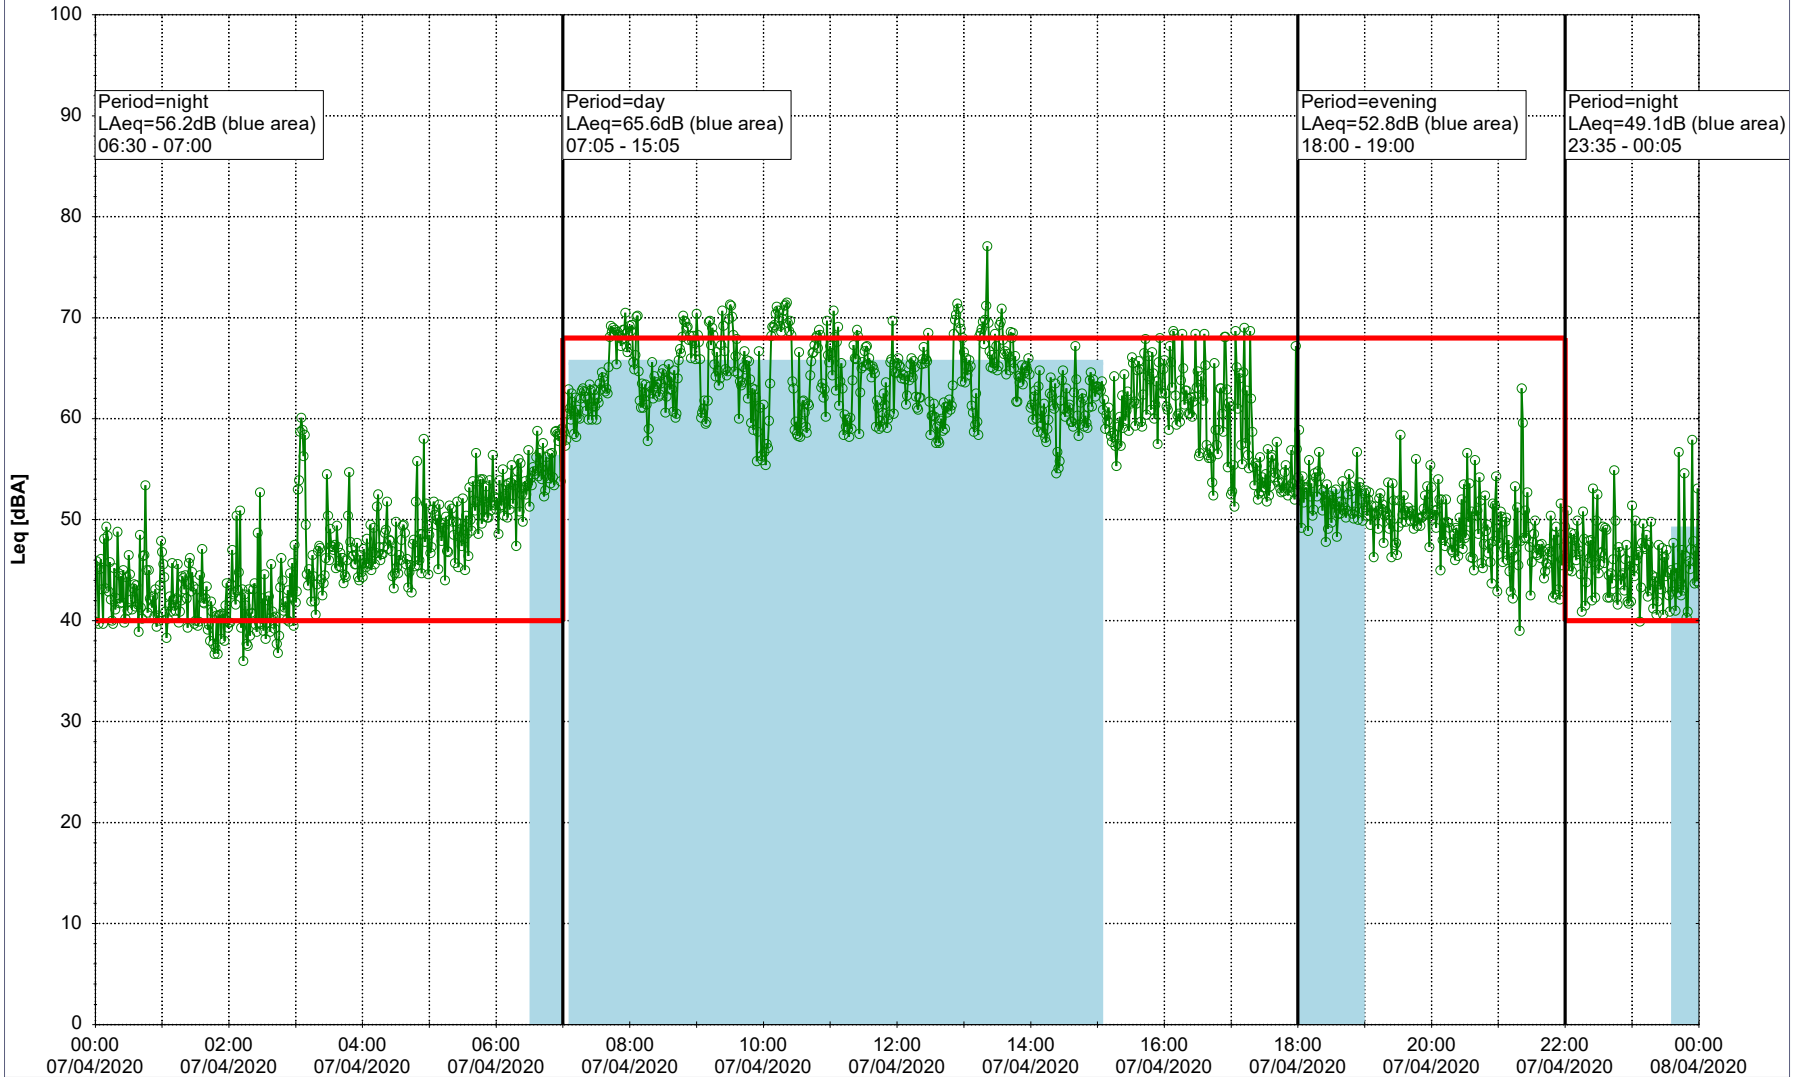

Plan View

Remarks

...

Noise Time Related Diagram

07/04/2020
07/04/2020

○ ○ ○ ○ HOL_NS01

Project: Kronos Sydhavnen
Construction: Havneholmen
Location: N-V

Plan View

Remarks

...

Noise Time Related Diagram

08/04/2020
09/04/2020

○ ○ ○ ○ HOL_NS01

Project: Kronos Sydhavnen
Construction: Havneholmen
Location: N-V

Plan View

Remarks

...

Noise Time Related Diagram

09/04/2020
10/04/2020

○ ○ ○ ○ HOL_NS01

Project: Kronos Sydhavnen
Construction: Havneholmen
Location: N-V

Plan View

Remarks

...

Noise Time Related Diagram

10/04/2020
11/04/2020

○ ○ ○ ○ HOL_NS01

Project: Kronos Sydhavnen
Construction: Havneholmen
Location: N-V

Plan View

Remarks

...

Noise Time Related Diagram