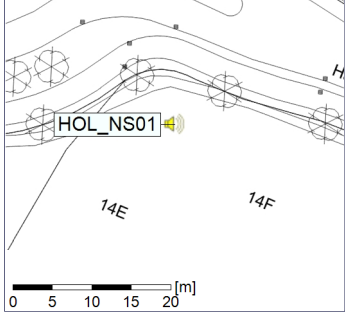

Project: Kronos Sydhavnen
Construction: Havneholmen
Location: N-V

Plan View

Remarks

...

Noise Time Related Diagram

06/04/2020
07/04/2020

○ ○ ○ ○ HOL_NS01

Project: Kronos Sydhavnen
Construction: Havneholmen
Location: N-V

Plan View

Remarks

...

Noise Time Related Diagram

07/04/2020
07/04/2020

○ ○ ○ ○ HOL_NS01

Project: Kronos Sydhavnen
Construction: Havneholmen
Location: N-V

Plan View

Noise Time Related Diagram

10/04/2020
11/04/2020

○ ○ ○ ○ HOL_NS01

Project: Kronos Sydhavnen
Construction: Havneholmen
Location: N-V

Plan View

Remarks

...

Noise Time Related Diagram