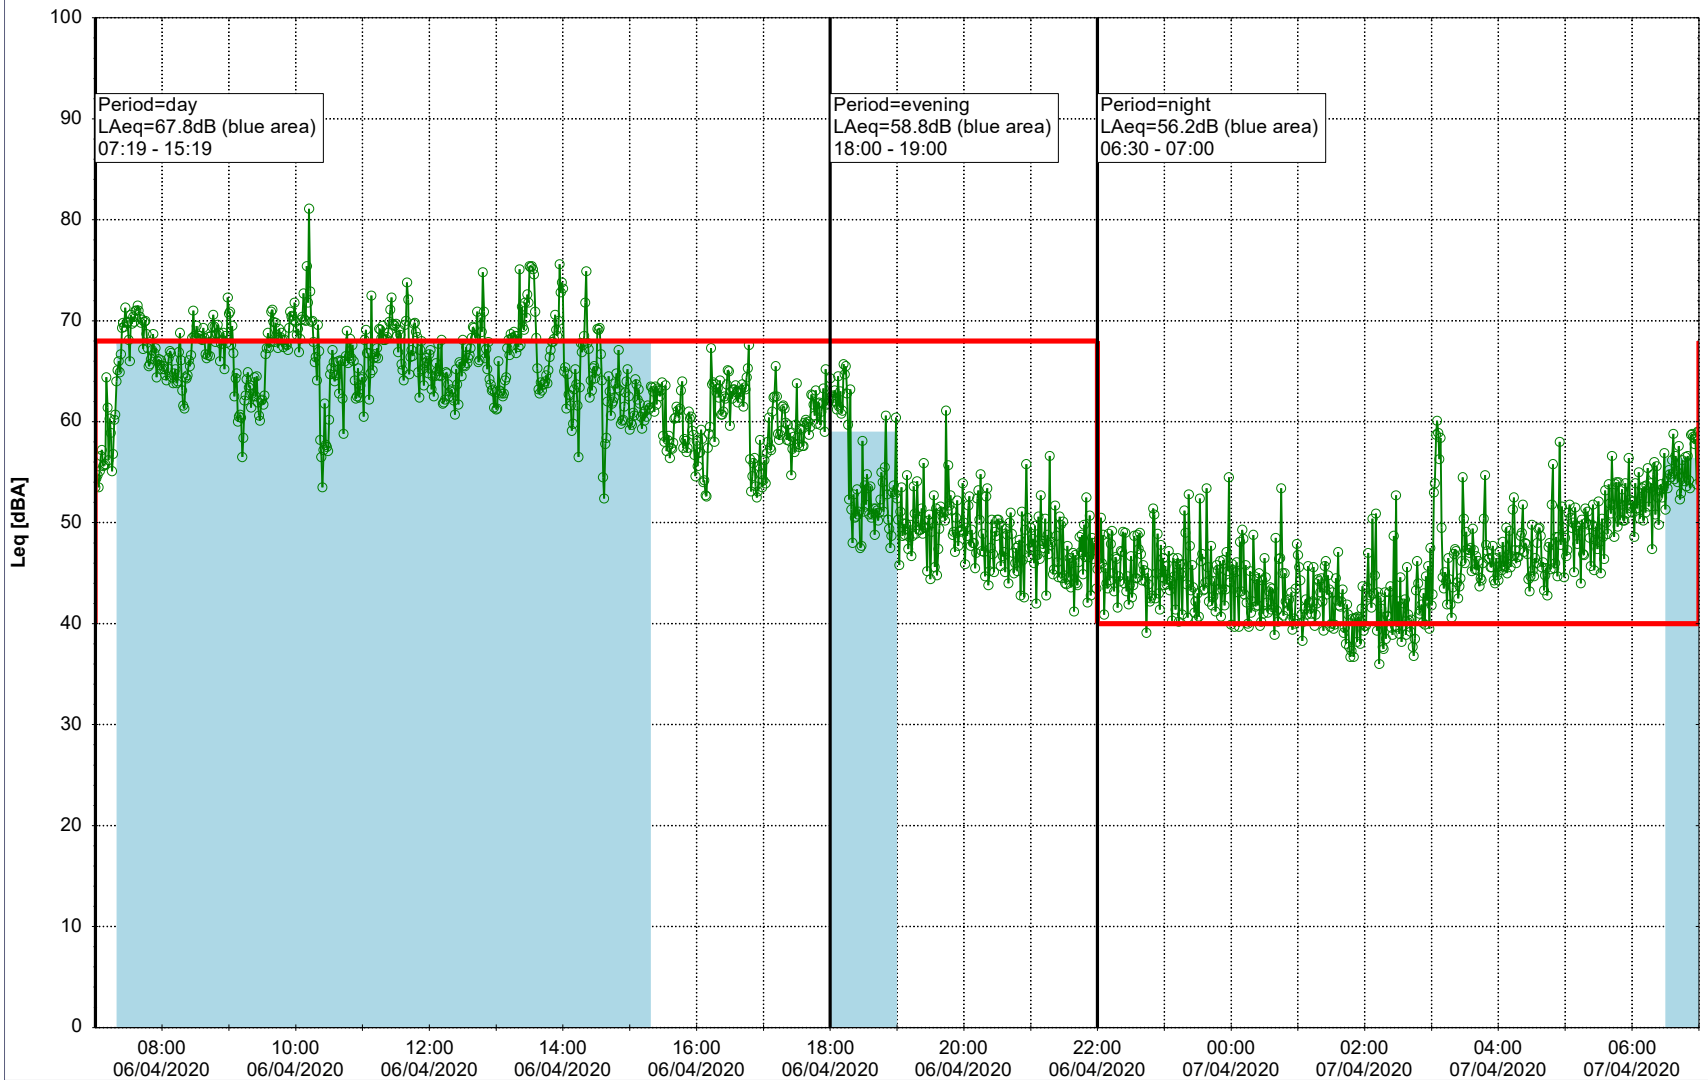

Noise Time Related Diagram

06/04/2020
07/04/2020

○ ○ ○ ○ HOL_NS01