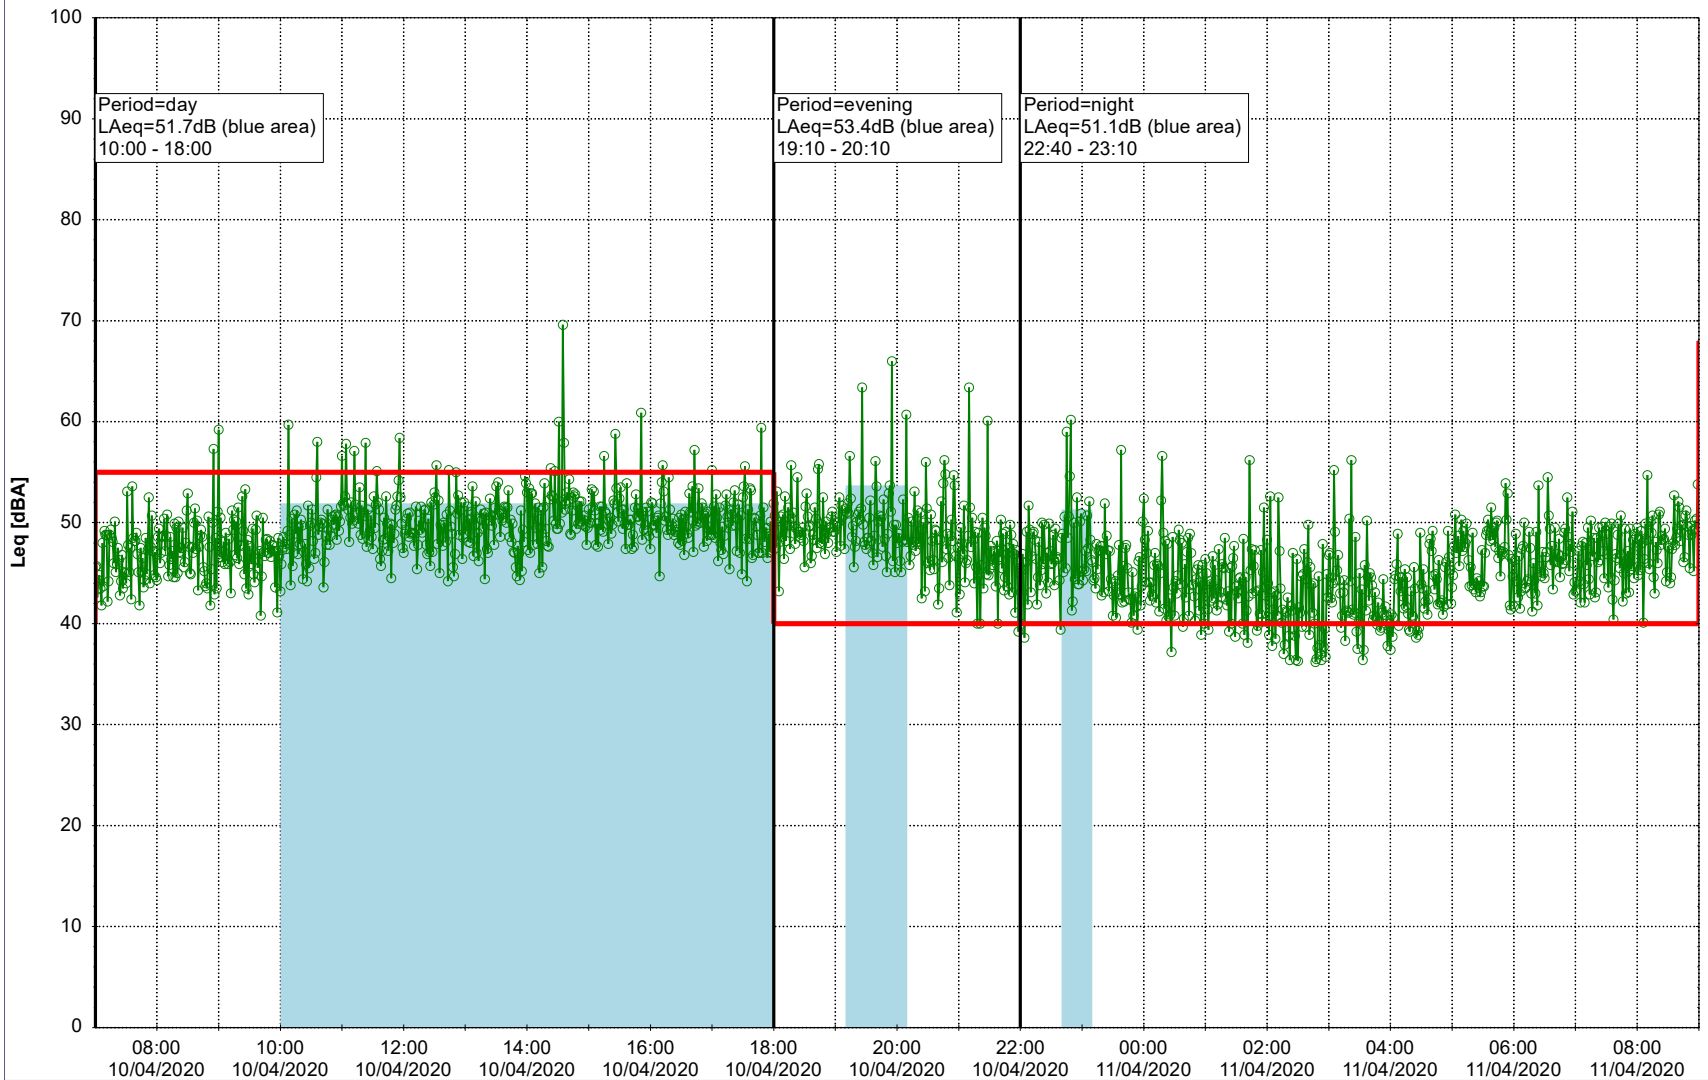

...

Noise Time Related Diagram

09/04/2020
10/04/2020

○ ○ ○ ○ HOL_NS01

Project: Kronos Sydhavnen
Construction: Havneholmen
Location: N-V

Plan View

Remarks

...

Noise Time Related Diagram

10/04/2020
11/04/2020

○ ○ ○ ○ HOL_NS01

Project: Kronos Sydhavnen
Construction: Havneholmen
Location: N-V

Plan View

Remarks

...

Noise Time Related Diagram

11/04/2020
12/04/2020

○ ○ ○ ○ HOL_NS01

Project: Kronos Sydhavnen
Construction: Havneholmen
Location: N-V

Plan View

Remarks

...

Noise Time Related Diagram

12/04/2020
13/04/2020