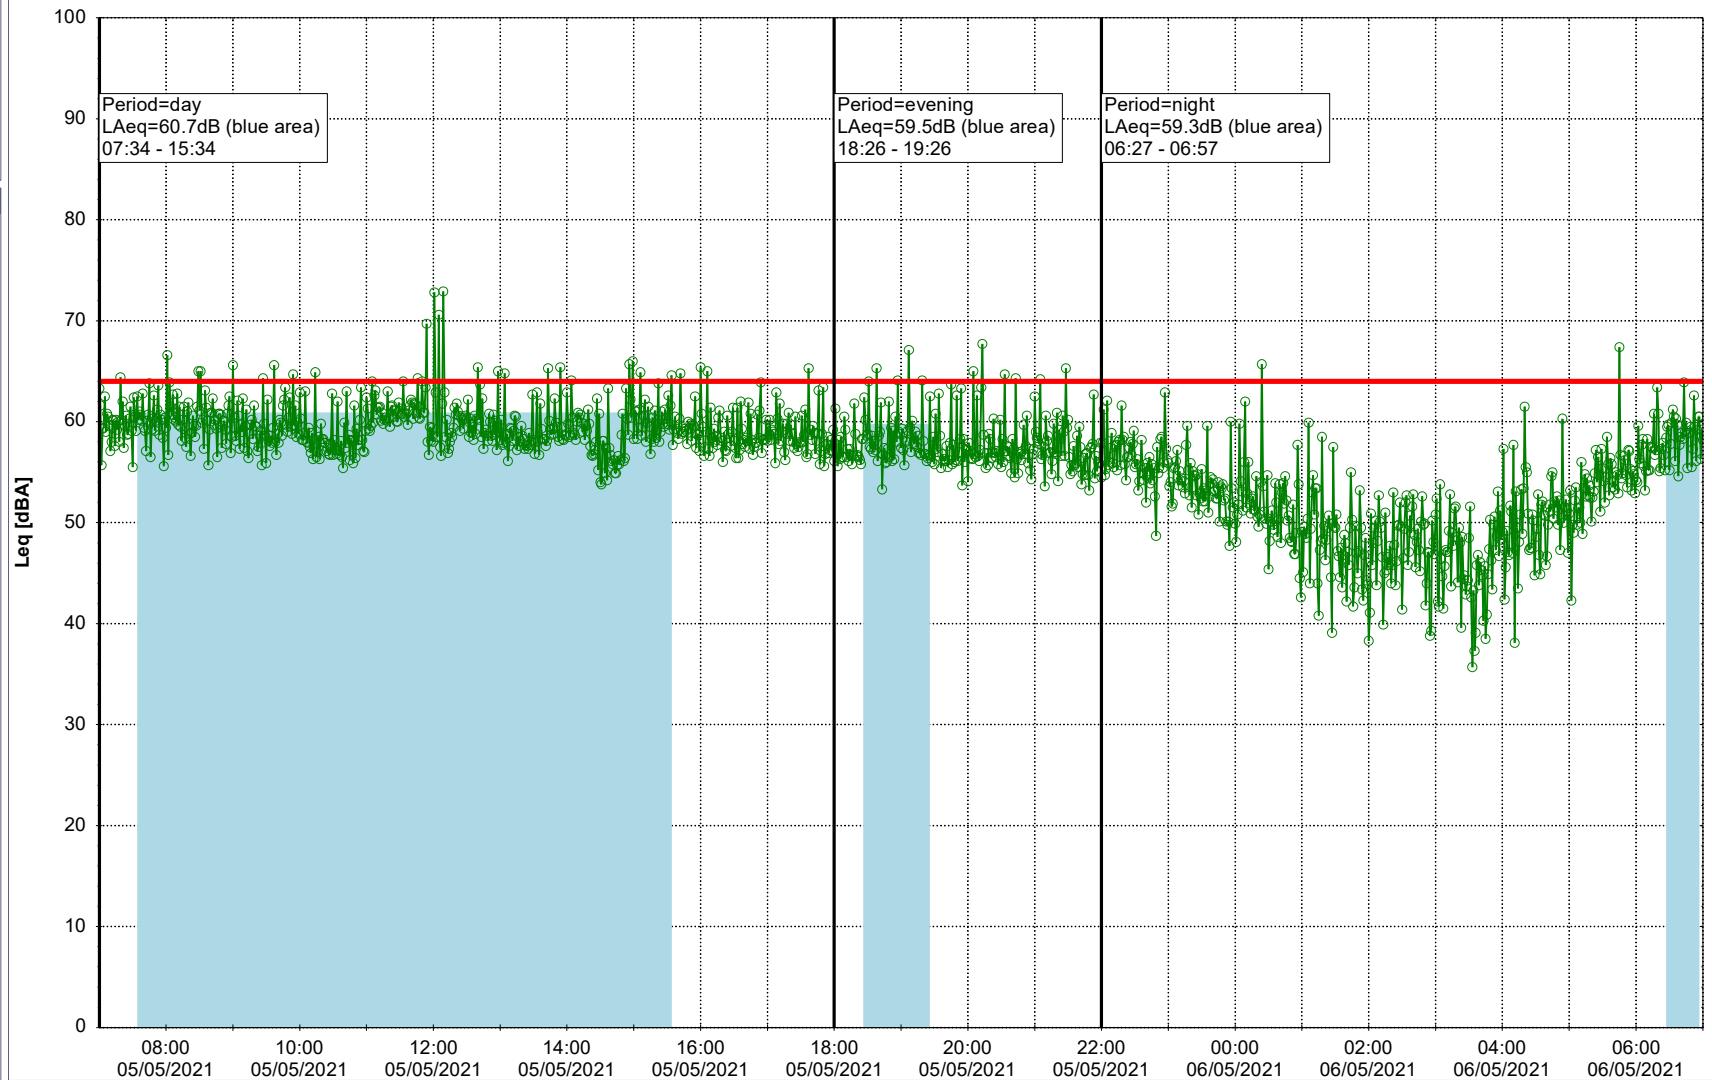

Remarks

...

Noise Time Related Diagram

○○○ GAB_NS01

Project: Kronos Sydhavnen
Construction: Gåsebæk
Location: N-V

05/05/2021
06/05/2021

Remarks

...

Noise Time Related Diagram

○○○ GAB_NS01

Project: Kronos Sydhavnen
Construction: Gåsebæk
Location: N-V

06/05/2021
07/05/2021

Remarks

...

Noise Time Related Diagram

○○○ GAB_NS01

Project: Kronos Sydhavnen
Construction: Gåsebæk
Location: N-V

Remarks

...

Noise Time Related Diagram

07/05/2021
08/05/2021

○○○○ GAB_NS01

Project: Kronos Sydhavnen
Construction: Gåsebæk
Location: N-V

08/05/2021
09/05/2021

Noise Time Related Diagram

○○○○ GAB_NS01

Remarks

- Tegholmen

Project: Kronos Sydhavnen
Construction: Gåsebæk
Location: N-V

09/05/2021
10/05/2021

Remarks

...