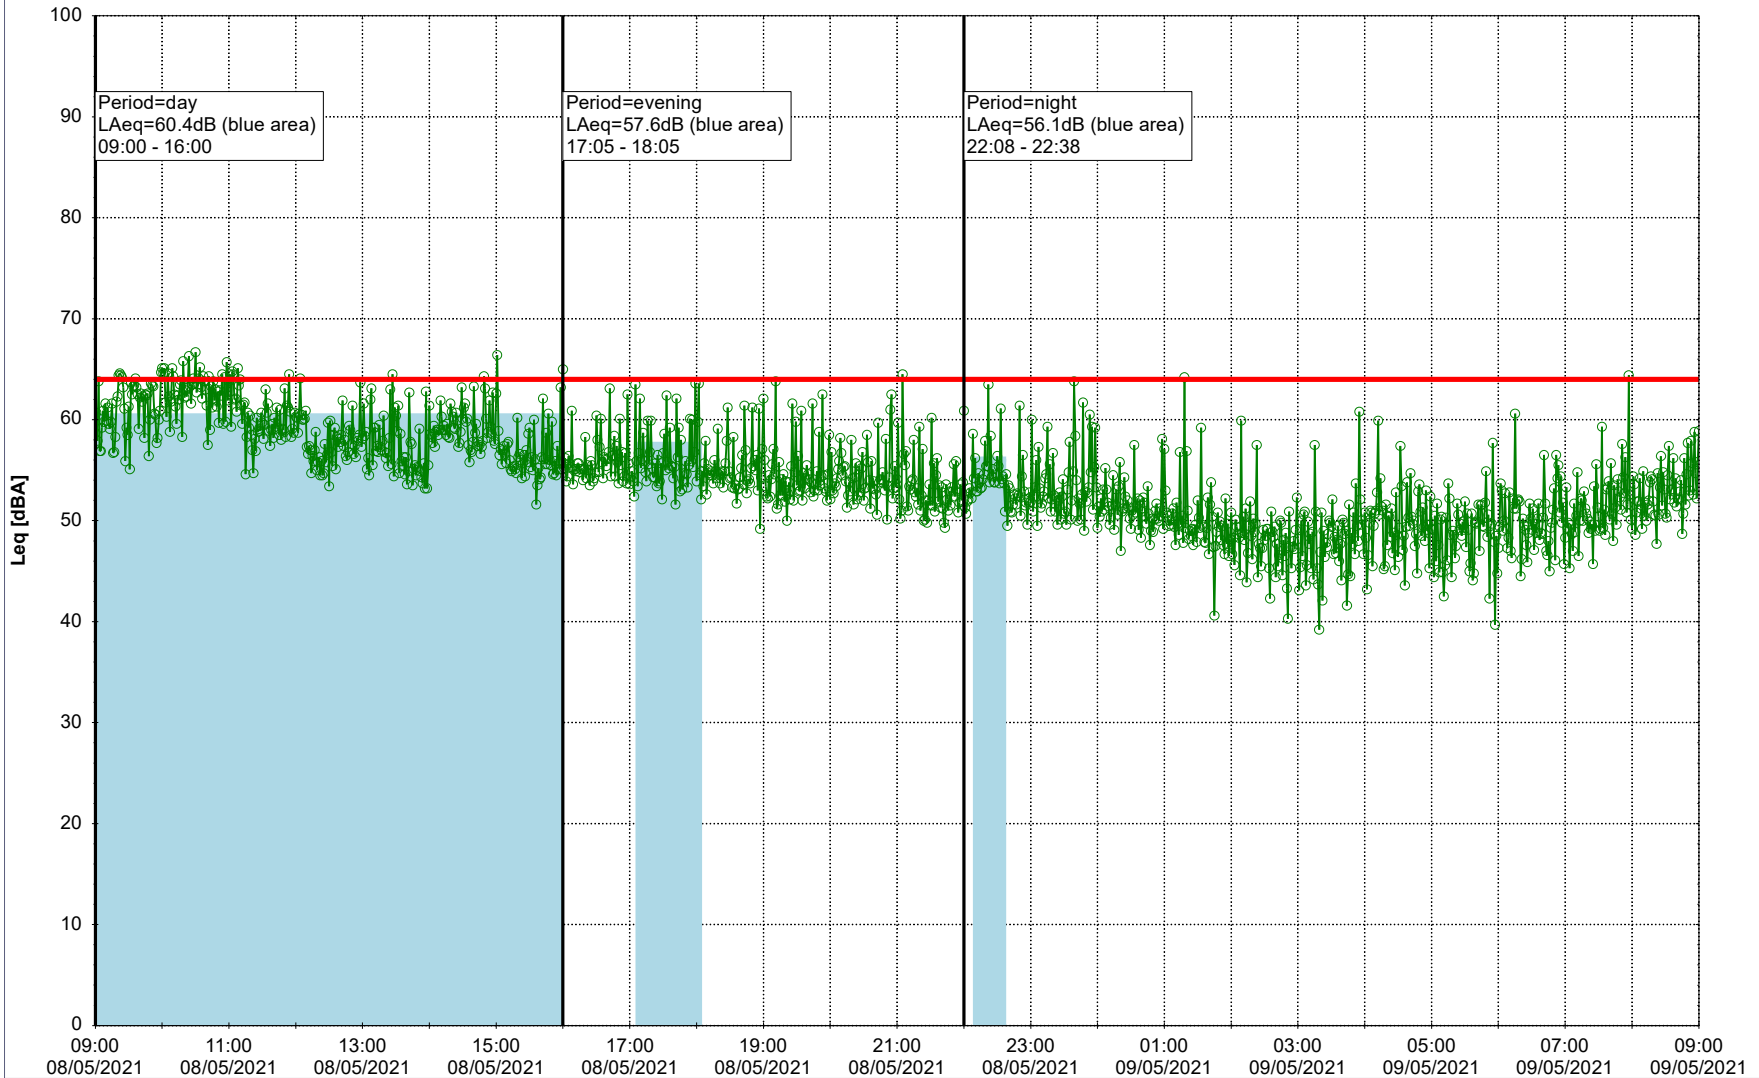

Project: Kronos Sydhavnen
Construction: Gåsebæk
Location: N-V

Remarks

...

Noise Time Related Diagram

07/05/2021
08/05/2021

○○○○ GAB_NS01

Project: Kronos Sydhavnen
Construction: Gåsebæk
Location: N-V

08/05/2021
09/05/2021

Noise Time Related Diagram

○○○○ GAB_NS01

Remarks

- Tegholmen

Project: Kronos Sydhavnen
Construction: Gåsebæk
Location: N-V

09/05/2021
10/05/2021

Remarks

...