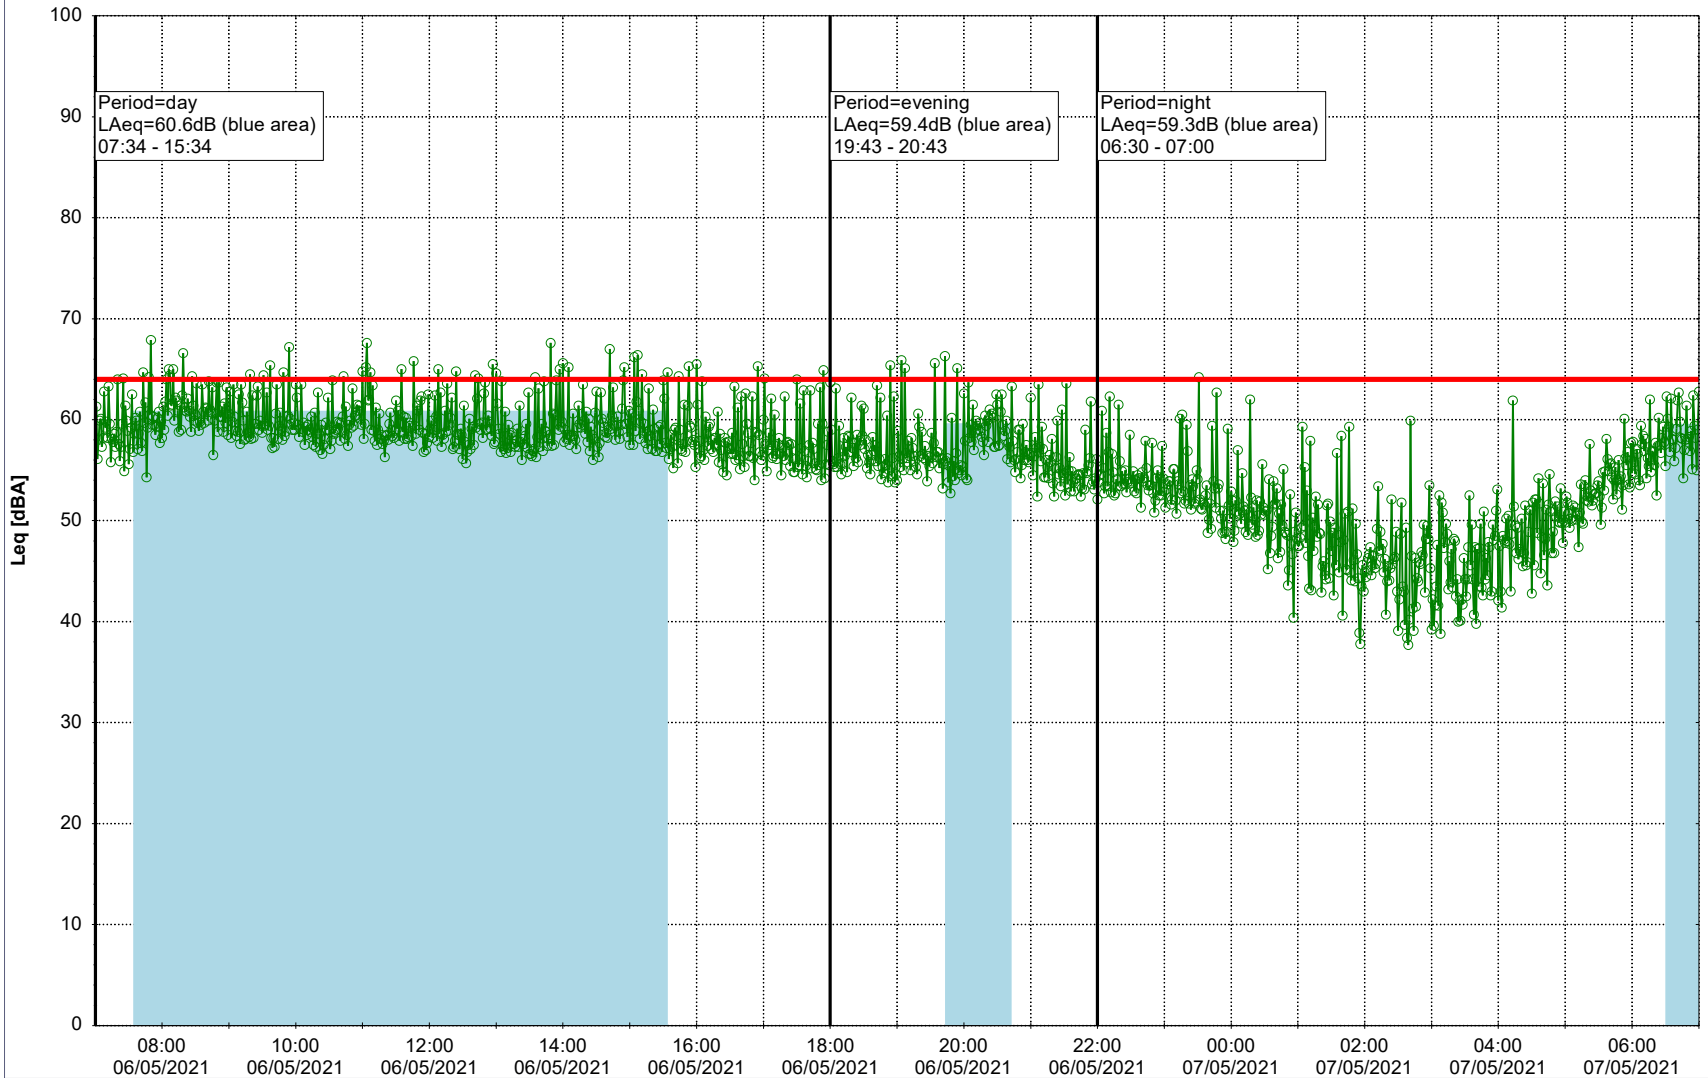

Noise Time Related Diagram

○○○ GAB_NS01

Project: Kronos Sydhavnen
Construction: Gåsebæk
Location: N-V

06/05/2021
07/05/2021

Remarks

...

Noise Time Related Diagram

○○○ GAB_NS01

Project: Kronos Sydhavnen
Construction: Gåsebæk
Location: N-V

Remarks

...

Noise Time Related Diagram

07/05/2021
08/05/2021

○○○○ GAB_NS01

Project: Kronos Sydhavnen
Construction: Gåsebæk
Location: N-V

08/05/2021
09/05/2021

Noise Time Related Diagram

○○○○ GAB_NS01

Remarks

- Tegholmen

Project: Kronos Sydhavnen
Construction: Gåsebæk
Location: N-V

09/05/2021
10/05/2021

Remarks

...