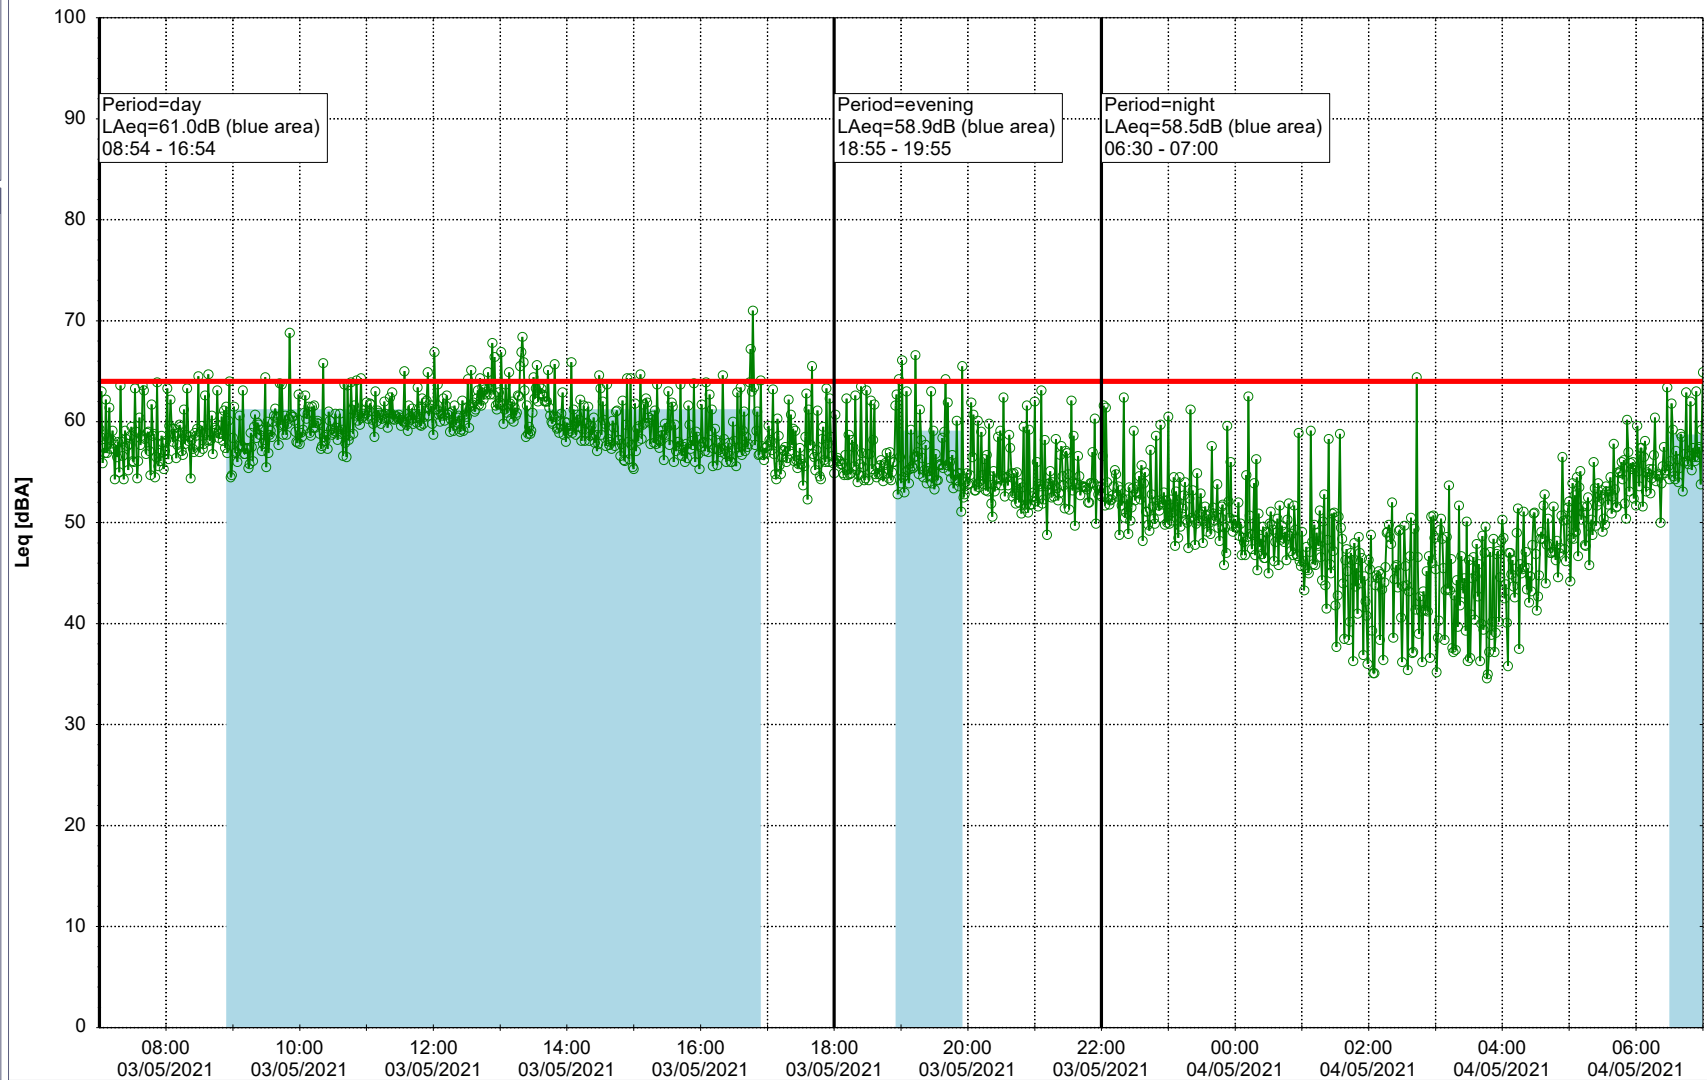

Project: Kronos Sydhavnen
Construction: Gåsebæk
Location: N-V

03/05/2021
04/05/2021

Remarks

...

Noise Time Related Diagram

○○○ GAB_NS01

Project: Kronos Sydhavnen
Construction: Gåsebæk
Location: N-V

04/05/2021
05/05/2021

Remarks

...

Noise Time Related Diagram

○○○ GAB_NS01

Project: Kronos Sydhavnen
Construction: Gåsebæk
Location: N-V

05/05/2021
06/05/2021

Remarks

...

Noise Time Related Diagram

○○○ GAB_NS01

Project: Kronos Sydhavnen
Construction: Gåsebæk
Location: N-V

06/05/2021
07/05/2021

Remarks

...

Noise Time Related Diagram

○○○ GAB_NS01

Noise Time Related Diagram

○○○○ GAB_NS01

Remarks

- Tegholmen

Project: Kronos Sydhavnen
Construction: Gåsebæk
Location: N-V

09/05/2021
10/05/2021

Remarks

...