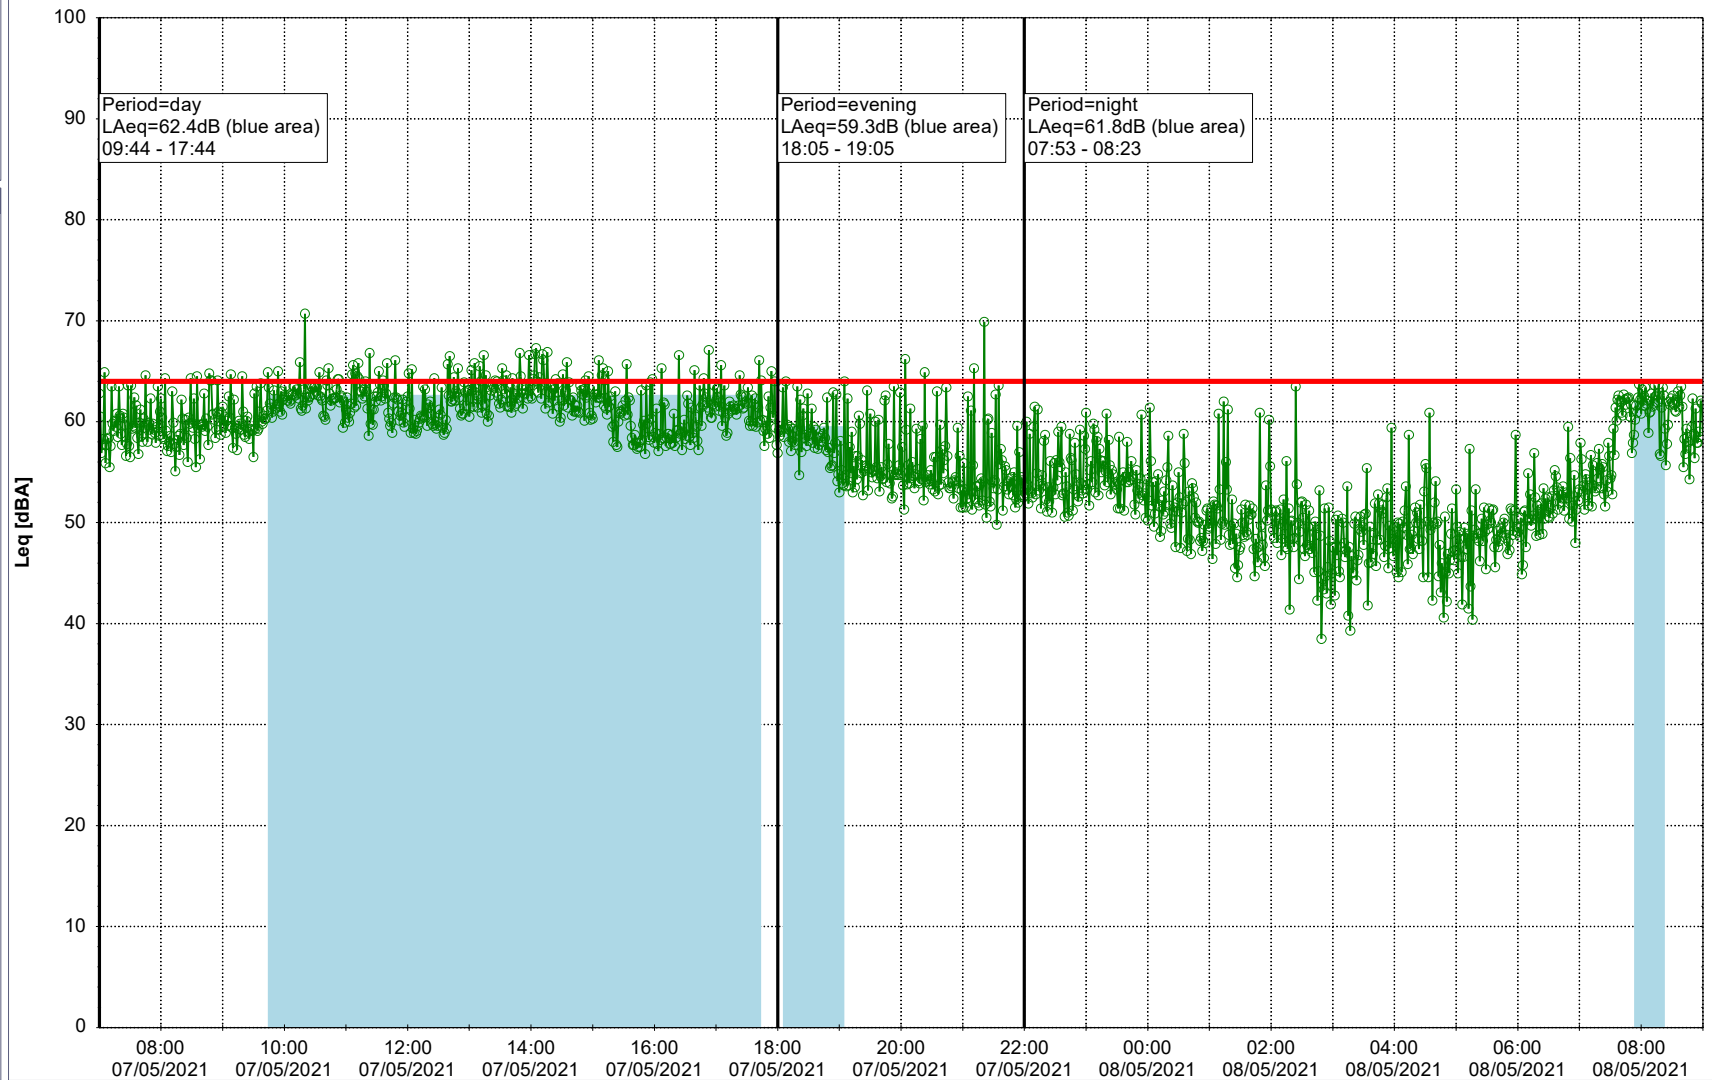

Noise Time Related Diagram

○○○ GAB_NS01

Project: Kronos Sydhavnen
Construction: Gåsebæk
Location: N-V

06/05/2021
07/05/2021

Remarks

...

Noise Time Related Diagram

○○○ GAB_NS01

Project: Kronos Sydhavnen
Construction: Gåsebæk
Location: N-V

Remarks

...

Noise Time Related Diagram

07/05/2021
08/05/2021

○○○○ GAB_NS01

Project: Kronos Sydhavnen
Construction: Gåsebæk
Location: N-V

08/05/2021
09/05/2021

Noise Time Related Diagram

○○○○ GAB_NS01

Remarks

- Tegholmen

Project: Kronos Sydhavnen
Construction: Gåsebæk
Location: N-V

09/05/2021
10/05/2021

Remarks

...

Noise Time Related Diagram

○○○ GAB_NS01