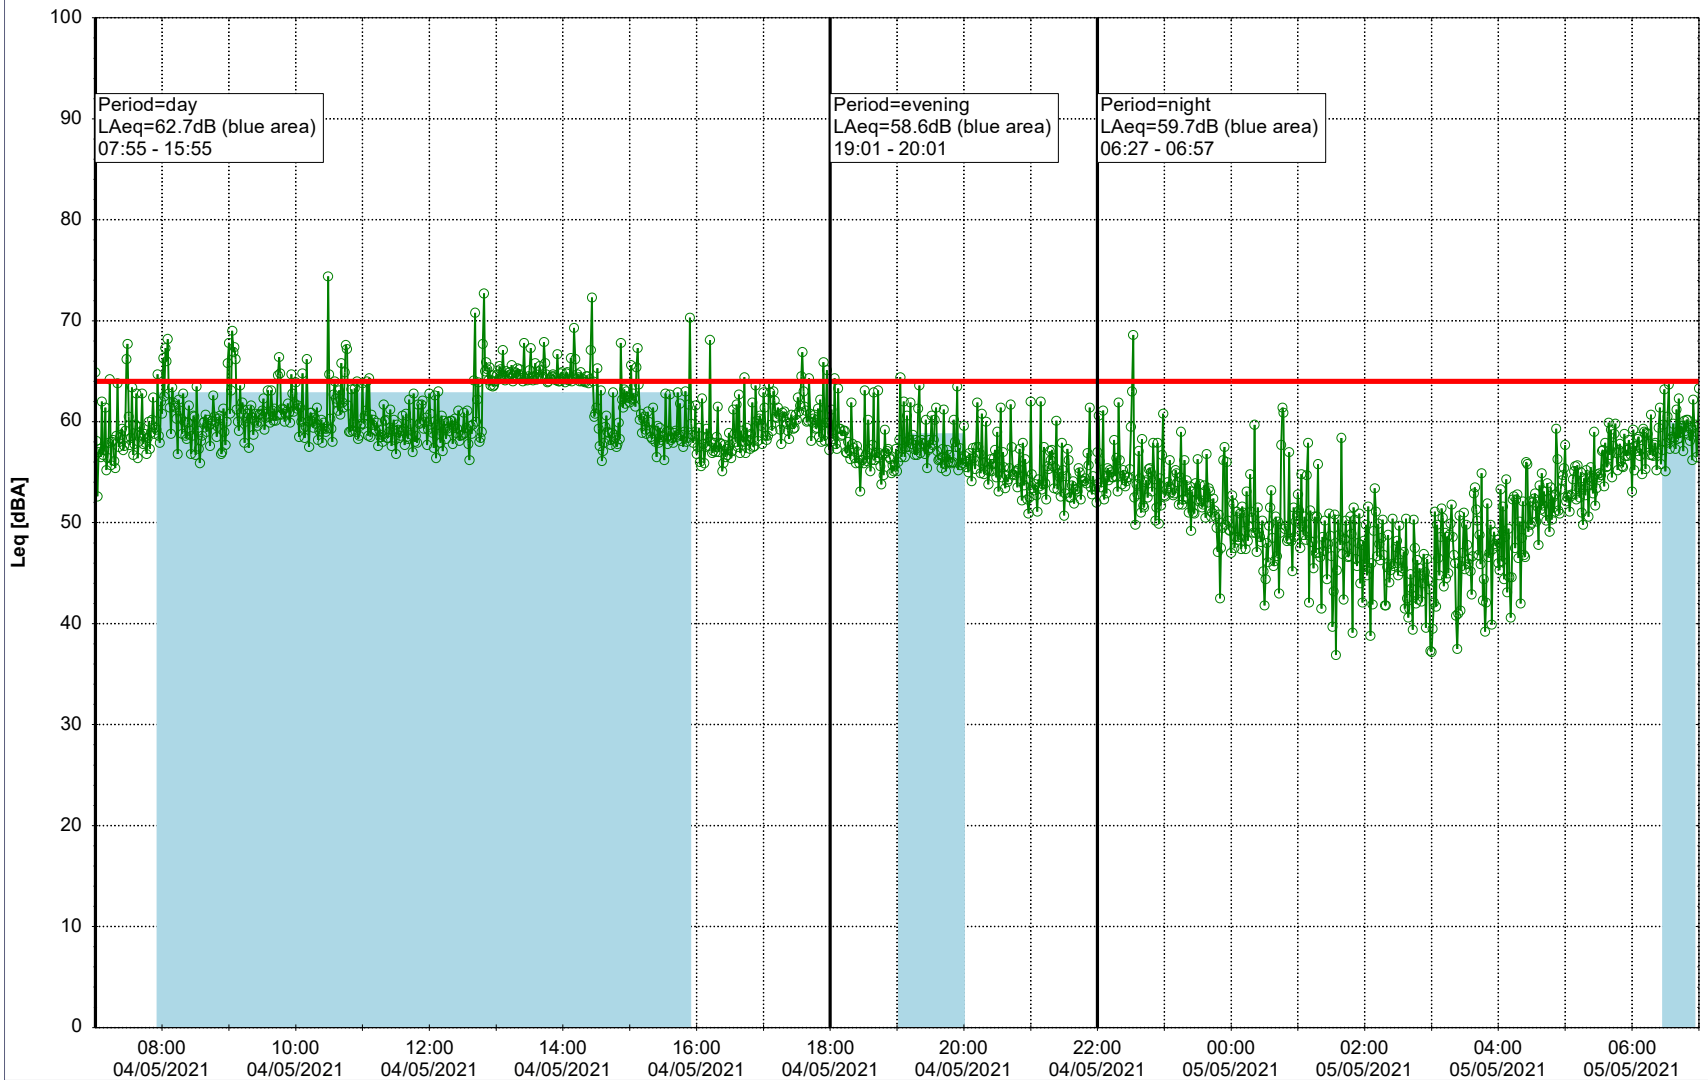

Project: Kronos Sydhavnen
Construction: Gåsebæk
Location: N-V

03/05/2021
04/05/2021

Remarks

...

Noise Time Related Diagram

○○○ GAB_NS01

Project: Kronos Sydhavnen
Construction: Gåsebæk
Location: N-V

04/05/2021
05/05/2021

Remarks

...

Noise Time Related Diagram

○○○ GAB_NS01

Project: Kronos Sydhavnen
Construction: Gåsebæk
Location: N-V

05/05/2021
06/05/2021

Remarks

...

Noise Time Related Diagram

○○○ GAB_NS01

Project: Kronos Sydhavnen
Construction: Gåsebæk
Location: N-V

06/05/2021
07/05/2021

Remarks

...

Noise Time Related Diagram

○○○ GAB_NS01

Project: Kronos Sydhavnen
Construction: Gåsebæk
Location: N-V

Remarks

...

Noise Time Related Diagram

07/05/2021
08/05/2021

○○○○ GAB_NS01

Project: Kronos Sydhavnen
Construction: Gåsebæk
Location: N-V

08/05/2021
09/05/2021