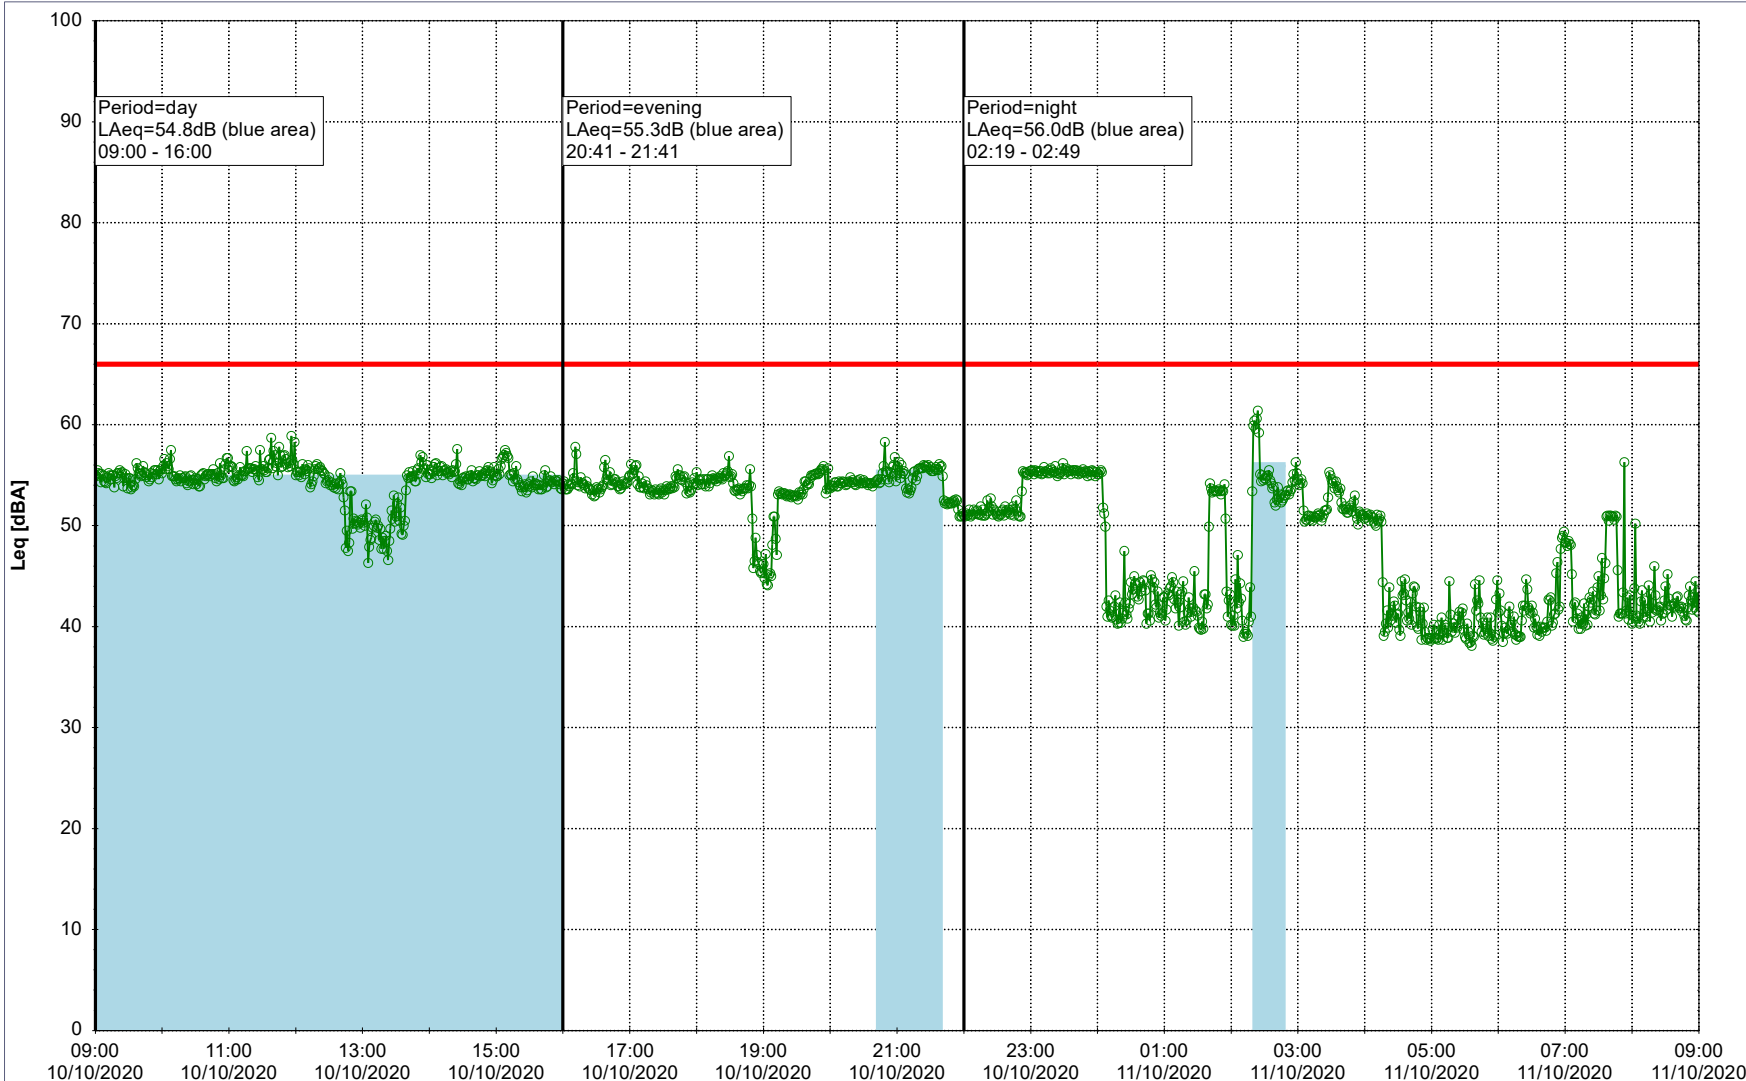

- Ørsted Værket

Noise Time Related Diagram

08/10/2020
09/10/2020

○○○○ EBR-OVK_NS02

Project: Kronos Sydhavnen
Construction: Enghave Brygge
Location: N-V

Plan View

Remarks

- Ørsted Værket

Noise Time Related Diagram

09/10/2020
10/10/2020

○○○ EBR-OVK_NS02

Project: Kronos Sydhavnen
Construction: Enghave Brygge
Location: N-V

Plan View

Remarks

- Ørsted Værket

Noise Time Related Diagram

10/10/2020
11/10/2020

○○○ EBR-OVK_NS02

Project: Kronos Sydhavnen
Construction: Enghave Brygge
Location: N-V

Plan View

Remarks

- Ørsted Værket

Noise Time Related Diagram

11/10/2020
12/10/2020