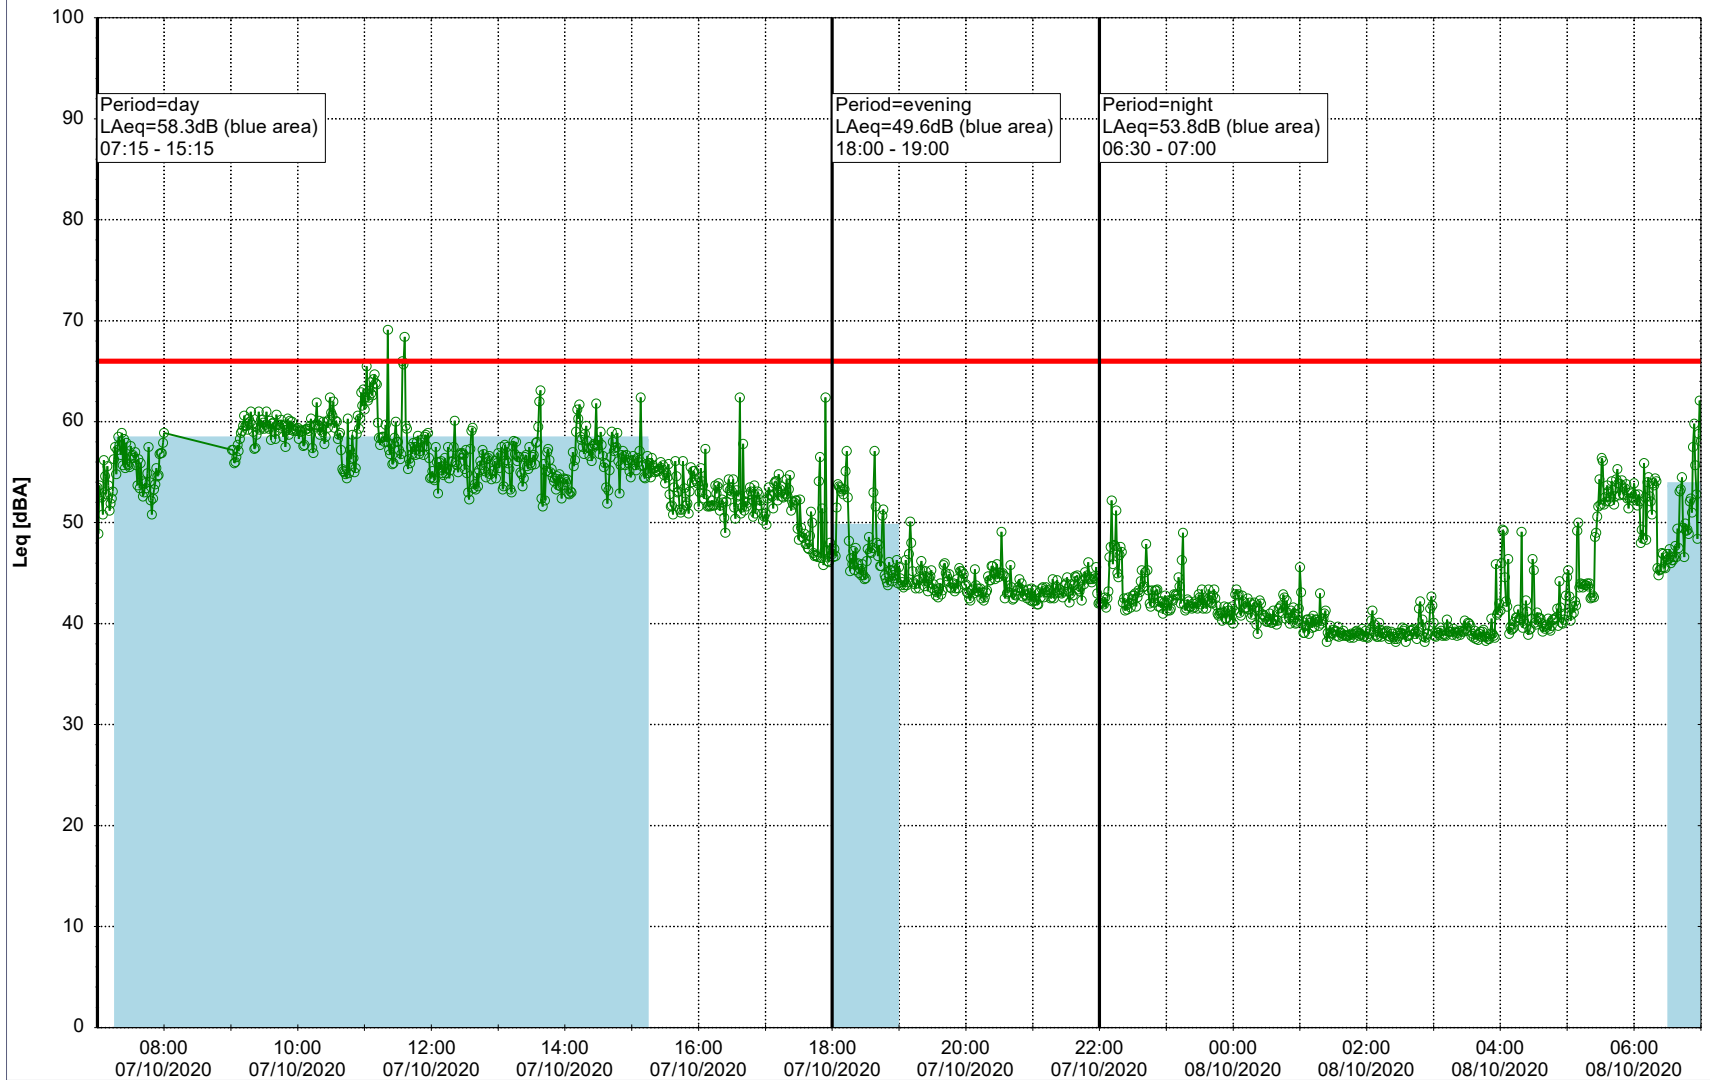

Plan View

Remarks

...

Noise Time Related Diagram

06/10/2020
07/10/2020

○○○ EBR-OVK_NS02

Project: Kronos Sydhavnen
Construction: Enghave Brygge
Location: N-V

Plan View

Remarks

- Ørsted Værket

Noise Time Related Diagram

07/10/2020
08/10/2020

○○○ EBR-OVK_NS02

Project: Kronos Sydhavnen
Construction: Enghave Brygge
Location: N-V

Plan View

Remarks

- Ørsted Værket

Noise Time Related Diagram

08/10/2020
09/10/2020

○○○○ EBR-OVK_NS02

Project: Kronos Sydhavnen
Construction: Enghave Brygge
Location: N-V

Plan View

Remarks

- Ørsted Værket