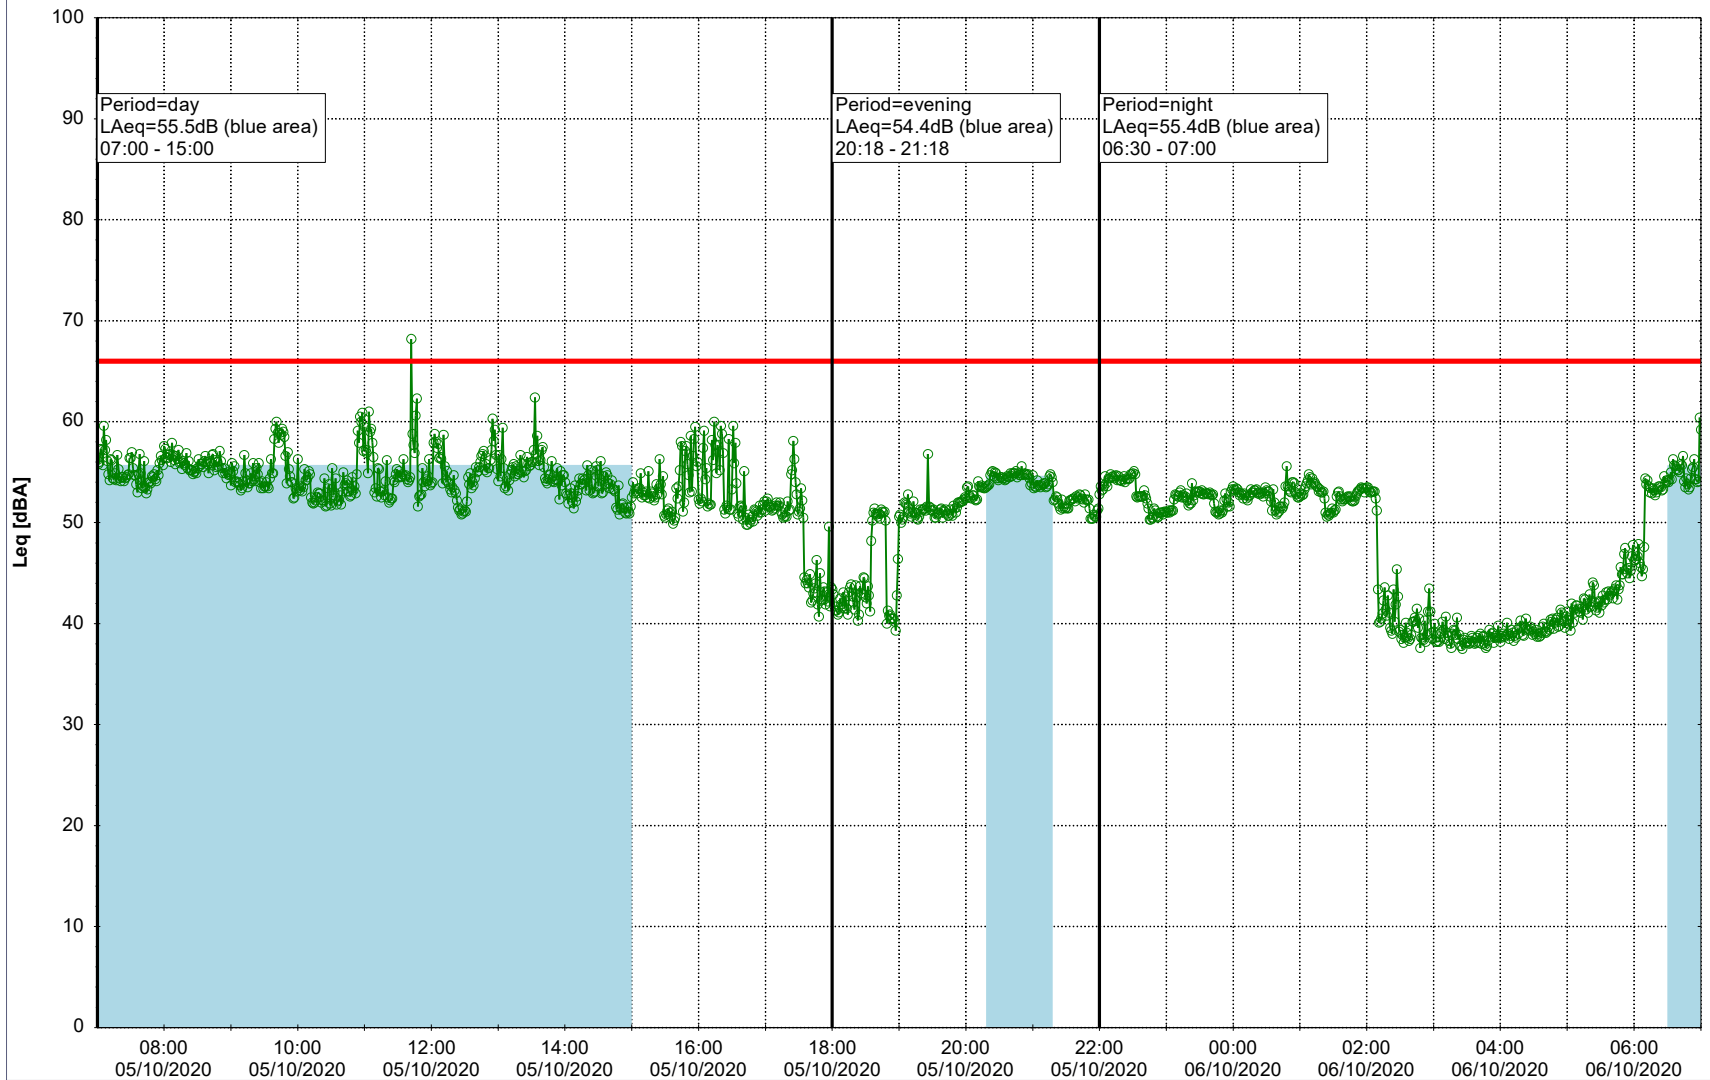

Project: Kronos Sydhavnen
Construction: Enghave Brygge
Location: N-V

Plan View

Remarks

- Ørsted Værket

Noise Time Related Diagram

05/10/2020
06/10/2020

○○○ EBR-OVK_NS02

Project: Kronos Sydhavnen
Construction: Enghave Brygge
Location: N-V

Plan View

Remarks

...

Noise Time Related Diagram

06/10/2020
07/10/2020

○○○ EBR-OVK_NS02

Project: Kronos Sydhavnen
Construction: Enghave Brygge
Location: N-V

Plan View

Remarks

- Ørsted Værket

Noise Time Related Diagram

07/10/2020
08/10/2020

○○○ EBR-OVK_NS02

Project: Kronos Sydhavnen
Construction: Enghave Brygge
Location: N-V

Plan View

Remarks

- Ørsted Værket

Noise Time Related Diagram

08/10/2020
09/10/2020

○○○○ EBR-OVK_NS02

Project: Kronos Sydhavnen
Construction: Enghave Brygge
Location: N-V

Plan View

Remarks

- Ørsted Værket