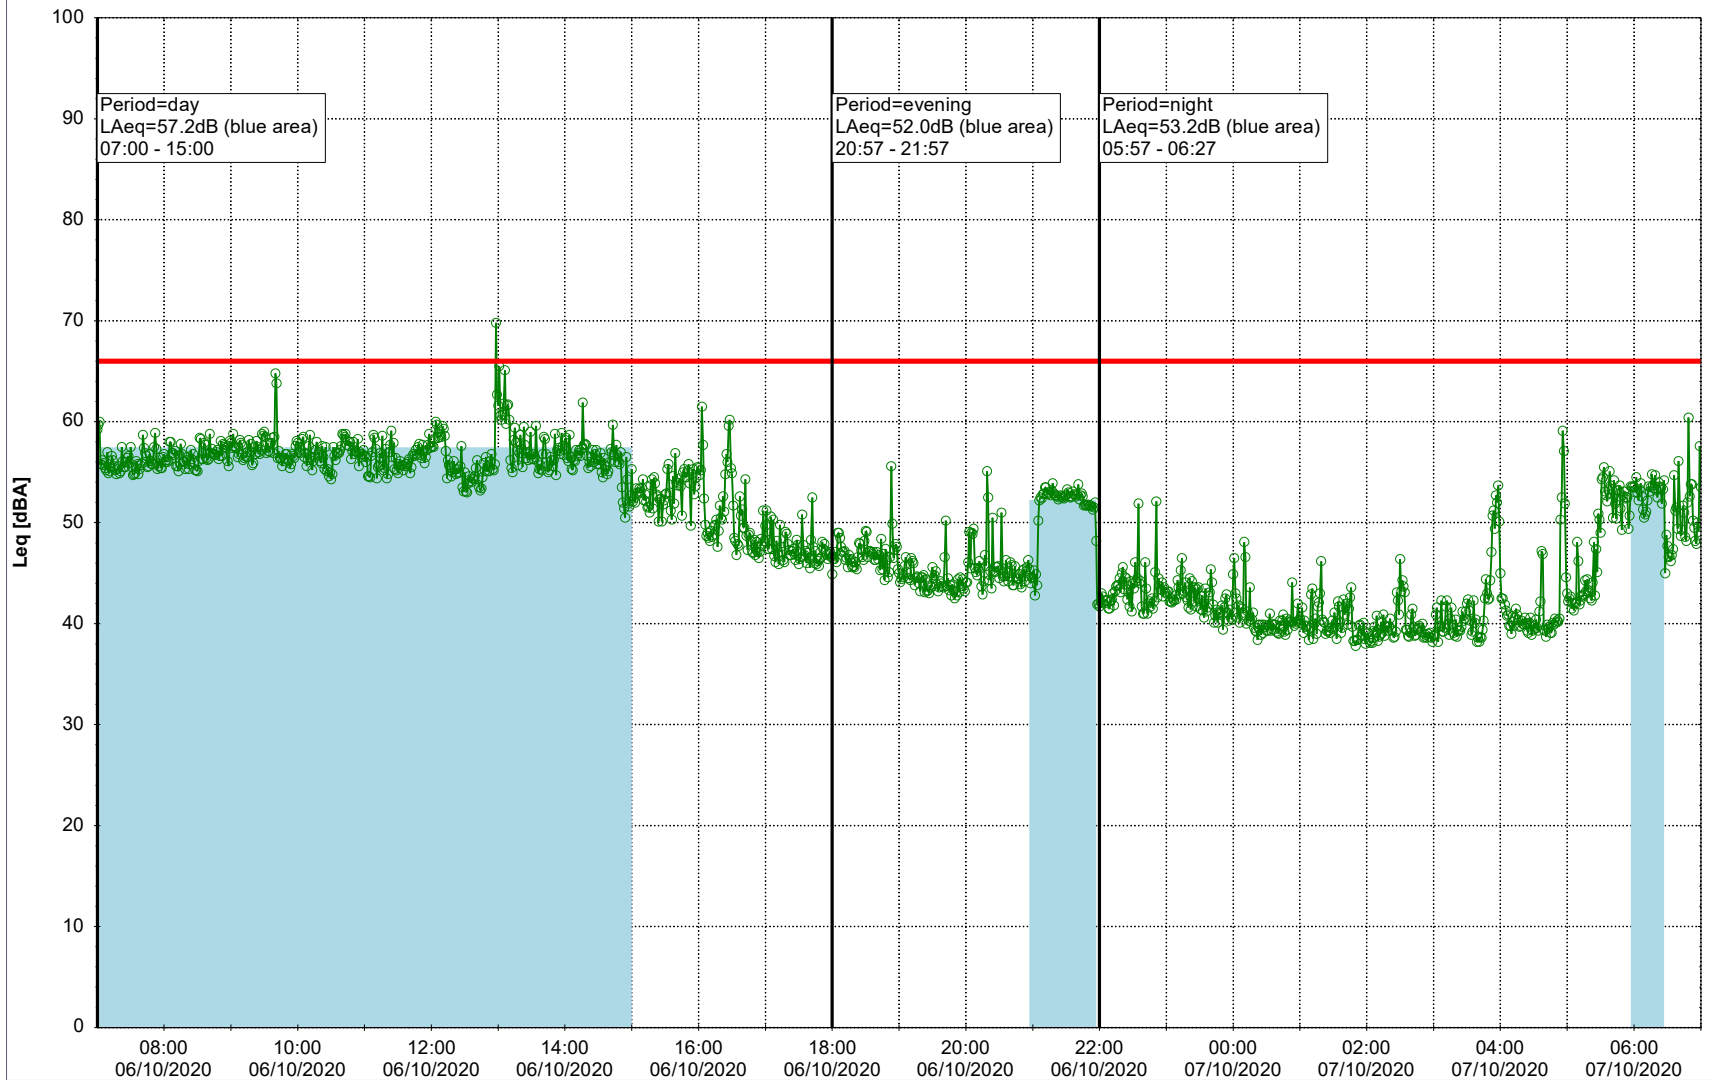

Plan View

Remarks

...

Noise Time Related Diagram

06/10/2020
07/10/2020

○○○ EBR-OVK_NS02

Project: Kronos Sydhavnen
Construction: Enghave Brygge
Location: N-V

Plan View

Remarks

- Ørsted Værket

Noise Time Related Diagram

07/10/2020
08/10/2020

○○○ EBR-OVK_NS02

Project: Kronos Sydhavnen
Construction: Enghave Brygge
Location: N-V

Plan View

Remarks

- Ørsted Værket

Noise Time Related Diagram

08/10/2020
09/10/2020

○○○○ EBR-OVK_NS02

Project: Kronos Sydhavnen
Construction: Enghave Brygge
Location: N-V

Plan View

Remarks

- Ørsted Værket