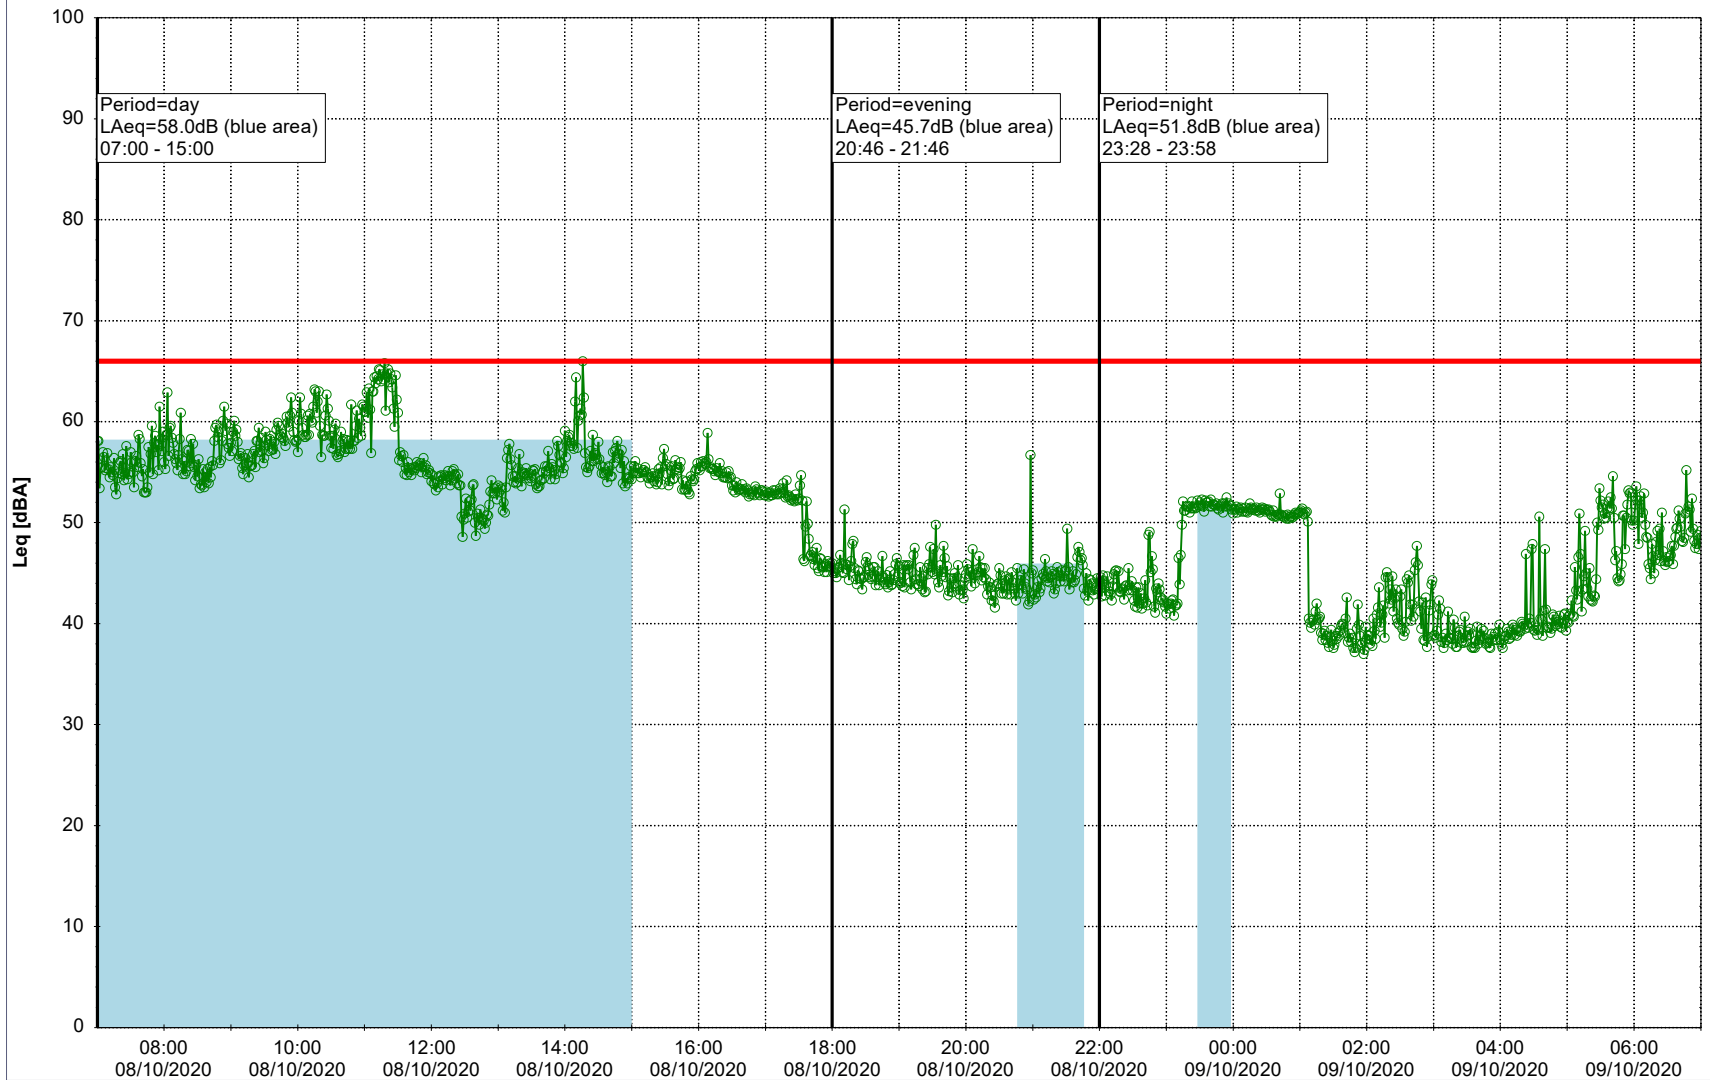

Remarks

- Ørsted Værket

Noise Time Related Diagram

07/10/2020
08/10/2020

○○○ EBR-OVK_NS02

Project: Kronos Sydhavnen
Construction: Enghave Brygge
Location: N-V

Plan View

Remarks

- Ørsted Værket

Noise Time Related Diagram

08/10/2020
09/10/2020

○○○○ EBR-OVK_NS02

Project: Kronos Sydhavnen
Construction: Enghave Brygge
Location: N-V

Plan View

Remarks

- Ørsted Værket

Noise Time Related Diagram

09/10/2020
10/10/2020

○○○ EBR-OVK_NS02

Project: Kronos Sydhavnen
Construction: Enghave Brygge
Location: N-V

Plan View

Remarks

- Ørsted Værket

Noise Time Related Diagram

10/10/2020
11/10/2020

○○○ EBR-OVK_NS02

Project: Kronos Sydhavnen
Construction: Enghave Brygge
Location: N-V

Plan View

Remarks

- Ørsted Værket

Noise Time Related Diagram

11/10/2020
12/10/2020