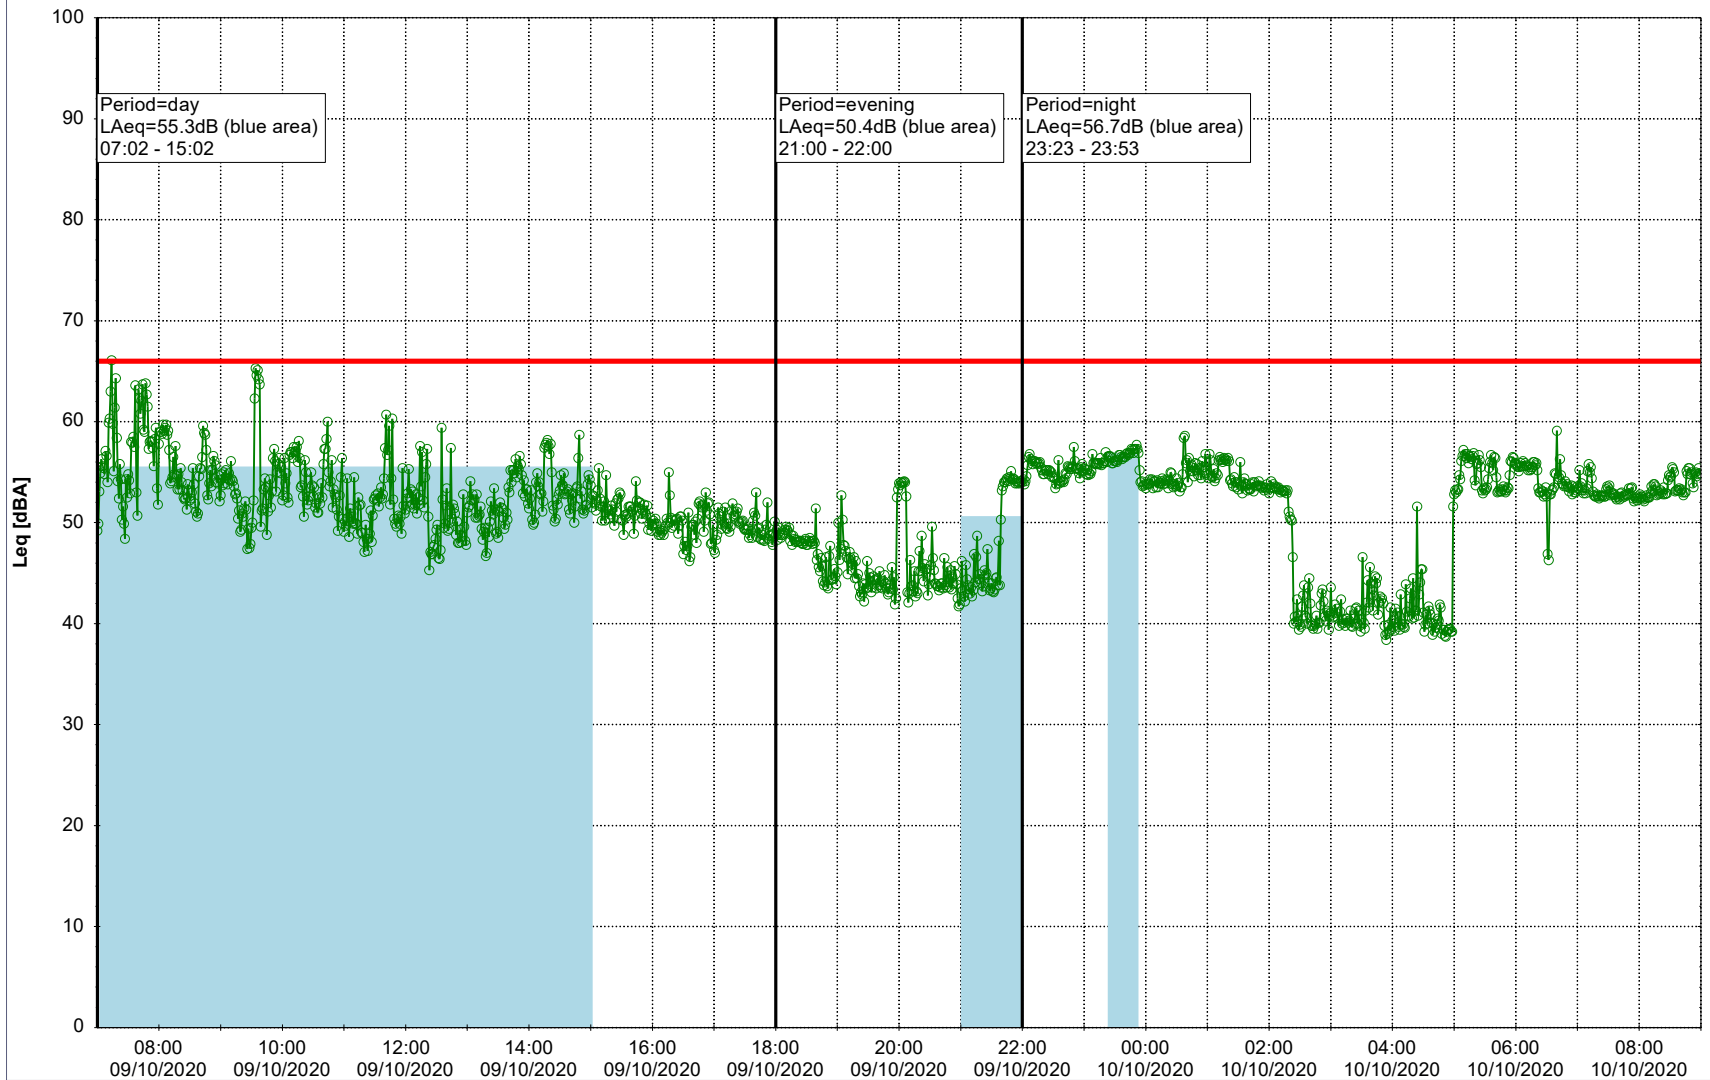

- Ørsted Værket

Noise Time Related Diagram

08/10/2020
09/10/2020

○○○○ EBR-OVK_NS02

Project: Kronos Sydhavnen
Construction: Enghave Brygge
Location: N-V

Plan View

Remarks

- Ørsted Værket

Noise Time Related Diagram

09/10/2020
10/10/2020

○○○ EBR-OVK_NS02

Project: Kronos Sydhavnen
Construction: Enghave Brygge
Location: N-V

Plan View

Remarks

- Ørsted Værket

Noise Time Related Diagram

10/10/2020
11/10/2020

○○○ EBR-OVK_NS02

Project: Kronos Sydhavnen
Construction: Enghave Brygge
Location: N-V

Plan View

Remarks

- Ørsted Værket

Noise Time Related Diagram

11/10/2020
12/10/2020