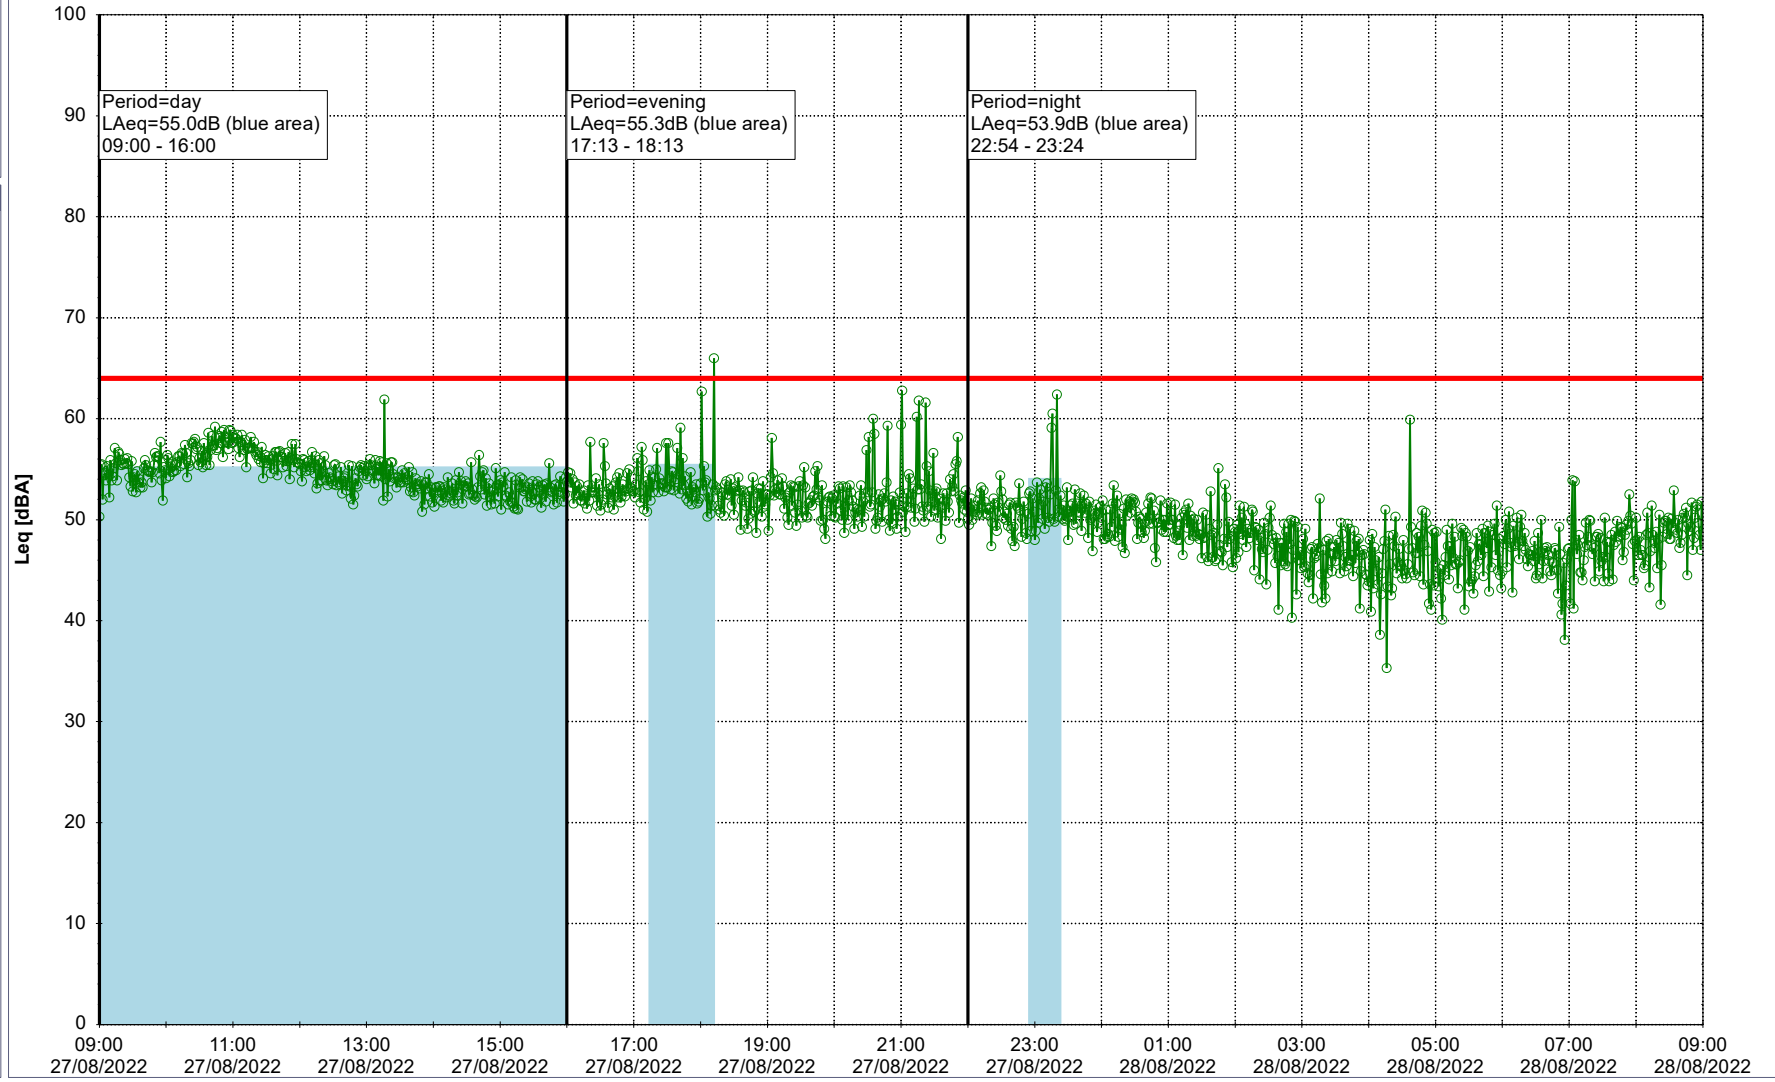

...

Noise Time Related Diagram

○○○ GAB_NS01

Project: Kronos Sydhavnen
Construction: Gåsebæk
Location: N-V

Plan View

Remarks

...

Noise Time Related Diagram

26/08/2022
27/08/2022

○○○ GAB_NS01

Project: Kronos Sydhavnen
Construction: Gåsebæk
Location: N-V

27/08/2022
28/08/2022

Remarks

...

Noise Time Related Diagram

○○○ GAB_NS01

Project: Kronos Sydhavnen
Construction: Gåsebæk
Location: N-V

28/08/2022
29/08/2022

Plan View

Remarks

...

Noise Time Related Diagram

○○○ GAB_NS01