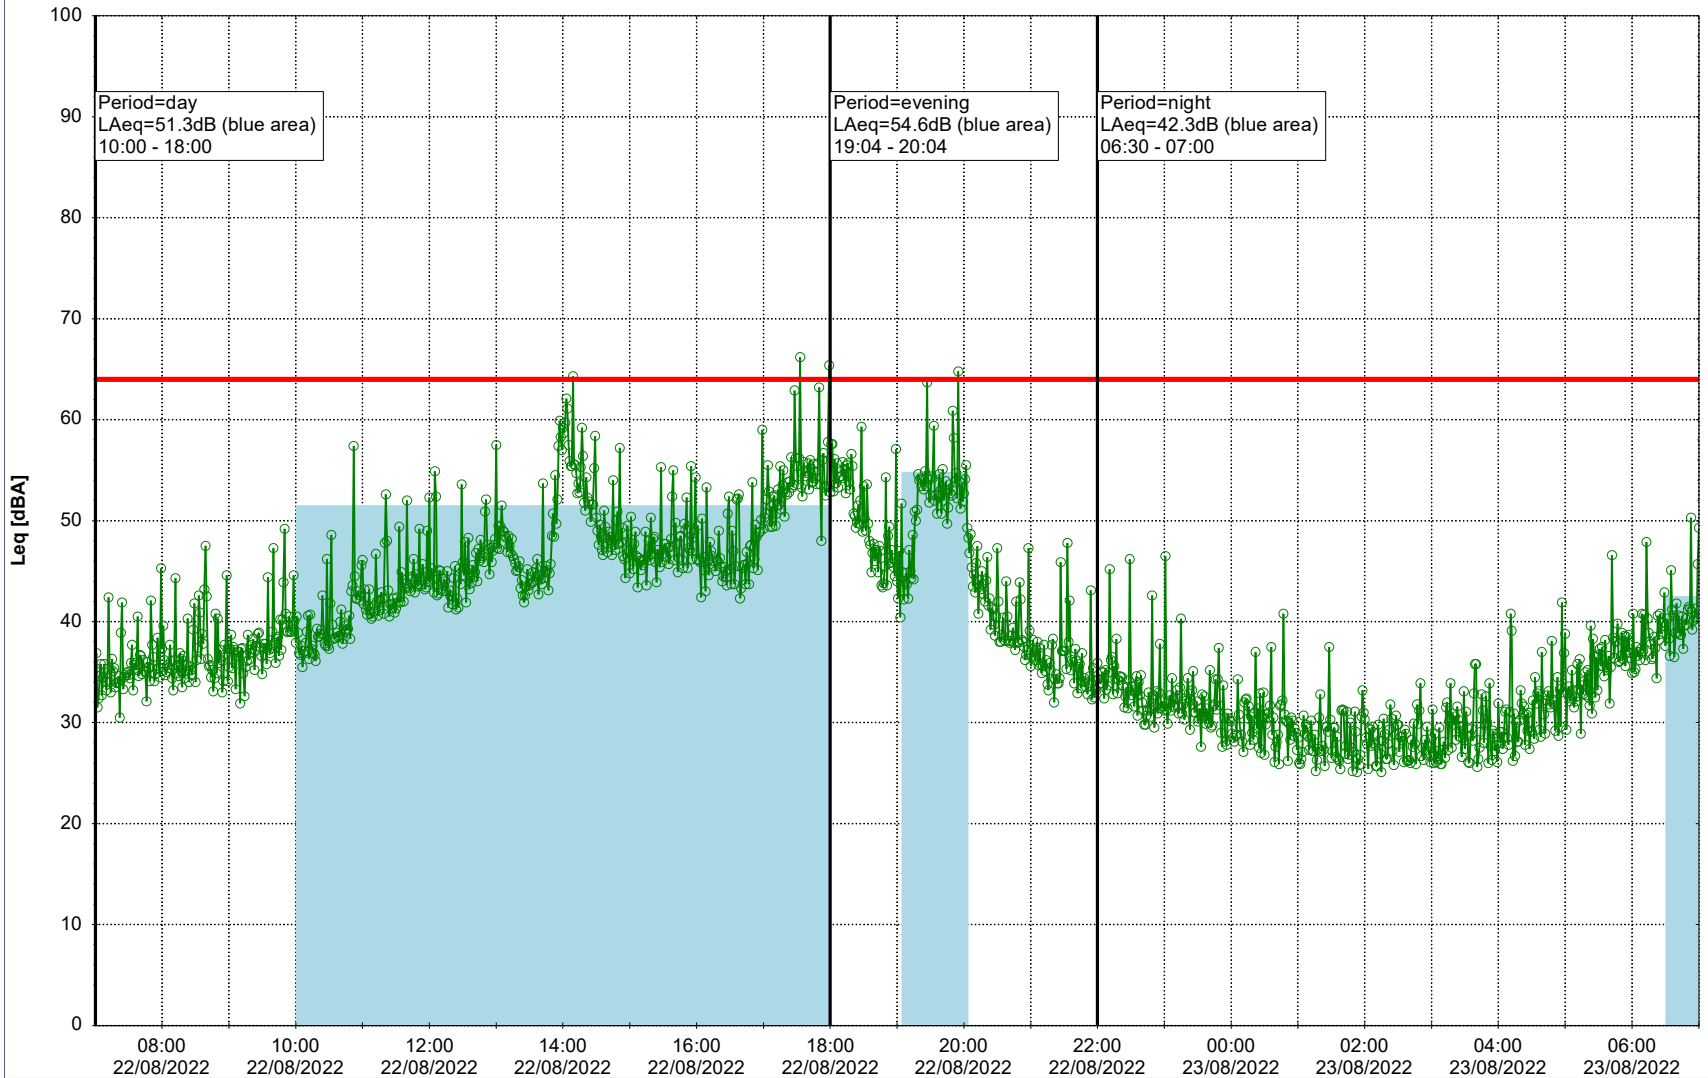

Project: Kronos Sydhavnen
Construction: Gåsebæk
Location: N-V

Plan View

Remarks

...

Noise Time Related Diagram

22/08/2022
23/08/2022

○○○○ GAB_NS01

Project: Kronos Sydhavnen
Construction: Gåsebæk
Location: N-V

23/08/2022
24/08/2022

Plan View

Remarks

...

Noise Time Related Diagram

○○○ GAB_NS01

Project: Kronos Sydhavnen
Construction: Gåsebæk
Location: N-V

Plan View

...

Noise Time Related Diagram

○○○ GAB_NS01

Project: Kronos Sydhavnen
Construction: Gåsebæk
Location: N-V

Plan View

Remarks

...

Noise Time Related Diagram

Project: Kronos Sydhavnen
Construction: Gåsebæk
Location: N-V

28/08/2022
29/08/2022

Plan View

Remarks

...

Noise Time Related Diagram

○○○ GAB_NS01