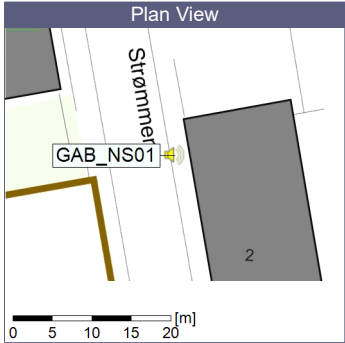

Project: Kronos Sydhavnen
Construction: Gåsebæk
Location: N-V

25/08/2022
26/08/2022