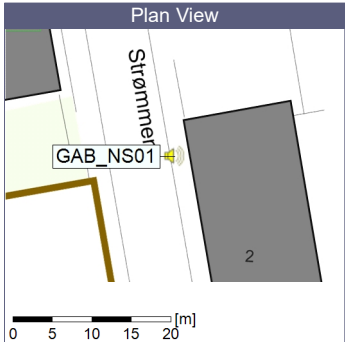

26/08/2022
27/08/2022

○○○ GAB_NS01

Project: Kronos Sydhavnen
Construction: Gåsebæk
Location: N-V

27/08/2022
28/08/2022

Remarks

...

Noise Time Related Diagram

○○○ GAB_NS01