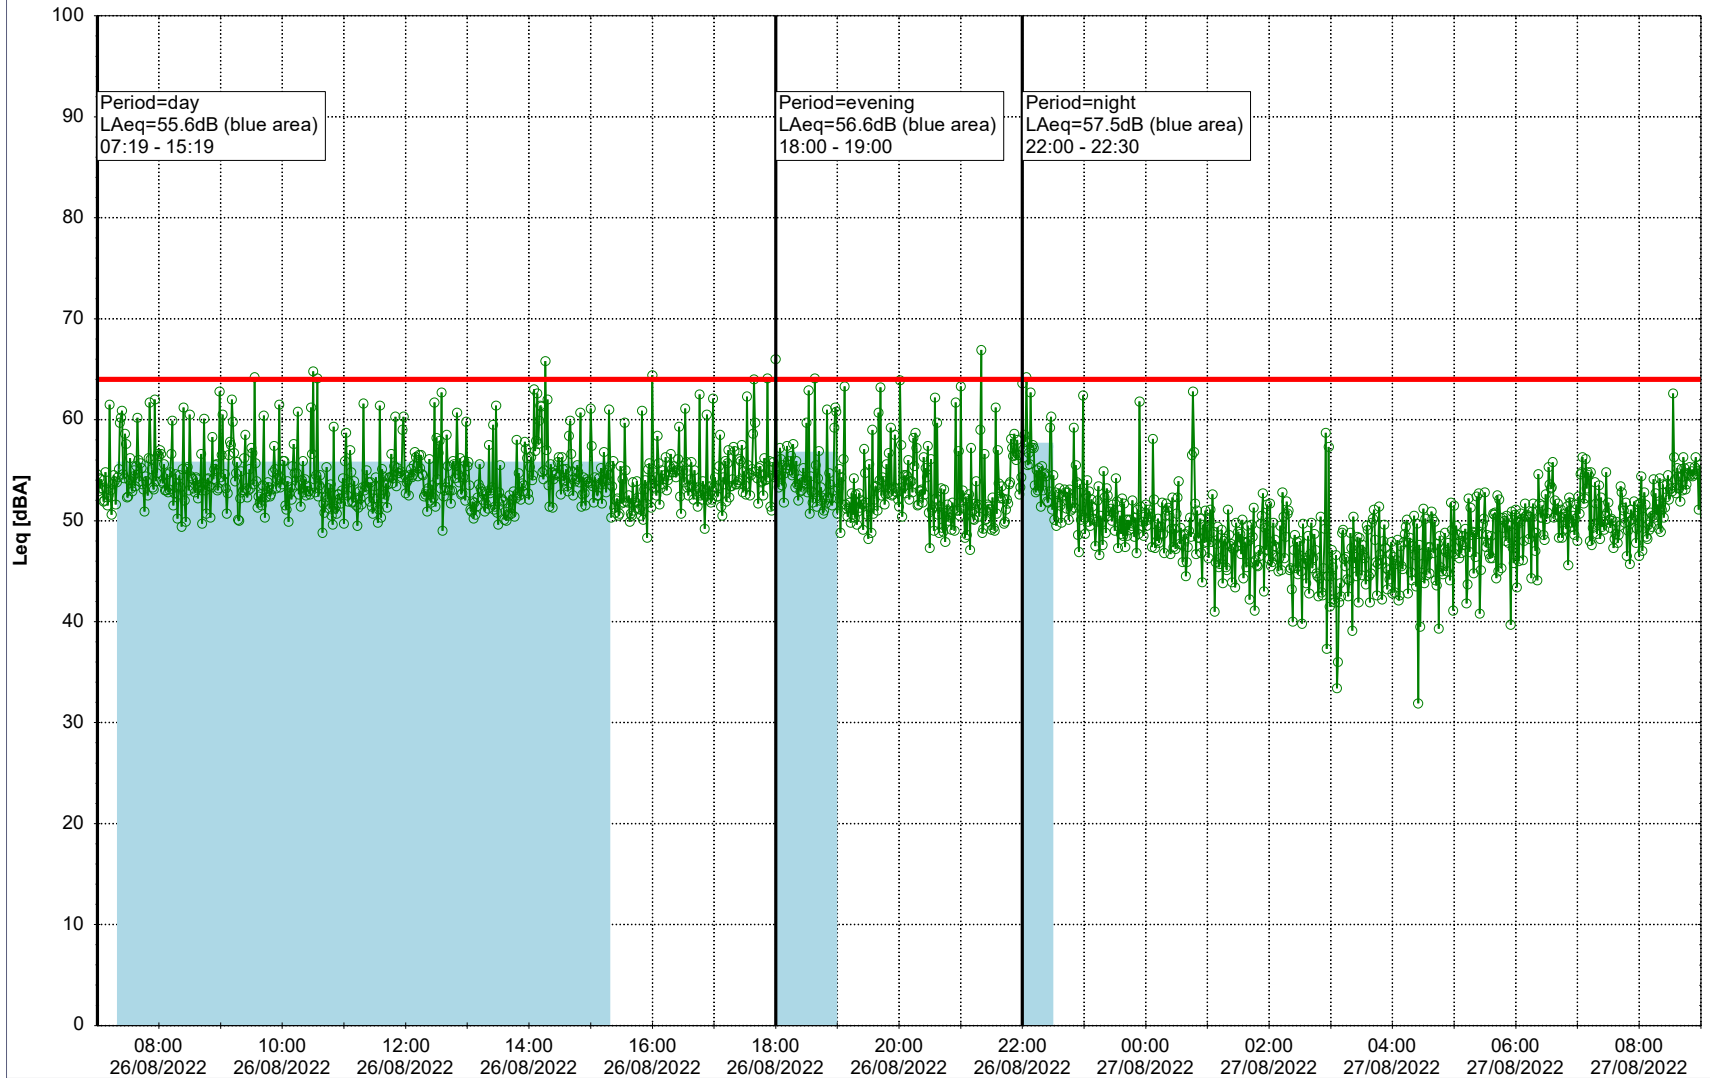

...

Noise Time Related Diagram

○○○ GAB_NS01

Project: Kronos Sydhavnen
Construction: Gåsebæk
Location: N-V

Plan View

Remarks

...

Noise Time Related Diagram

26/08/2022
27/08/2022

○○○ GAB_NS01

Project: Kronos Sydhavnen
Construction: Gåsebæk
Location: N-V

27/08/2022
28/08/2022

Remarks

...

Noise Time Related Diagram

○○○ GAB_NS01

Project: Kronos Sydhavnen
Construction: Gåsebæk
Location: N-V

28/08/2022
29/08/2022

Plan View

Remarks

...

Noise Time Related Diagram

○○○ GAB_NS01