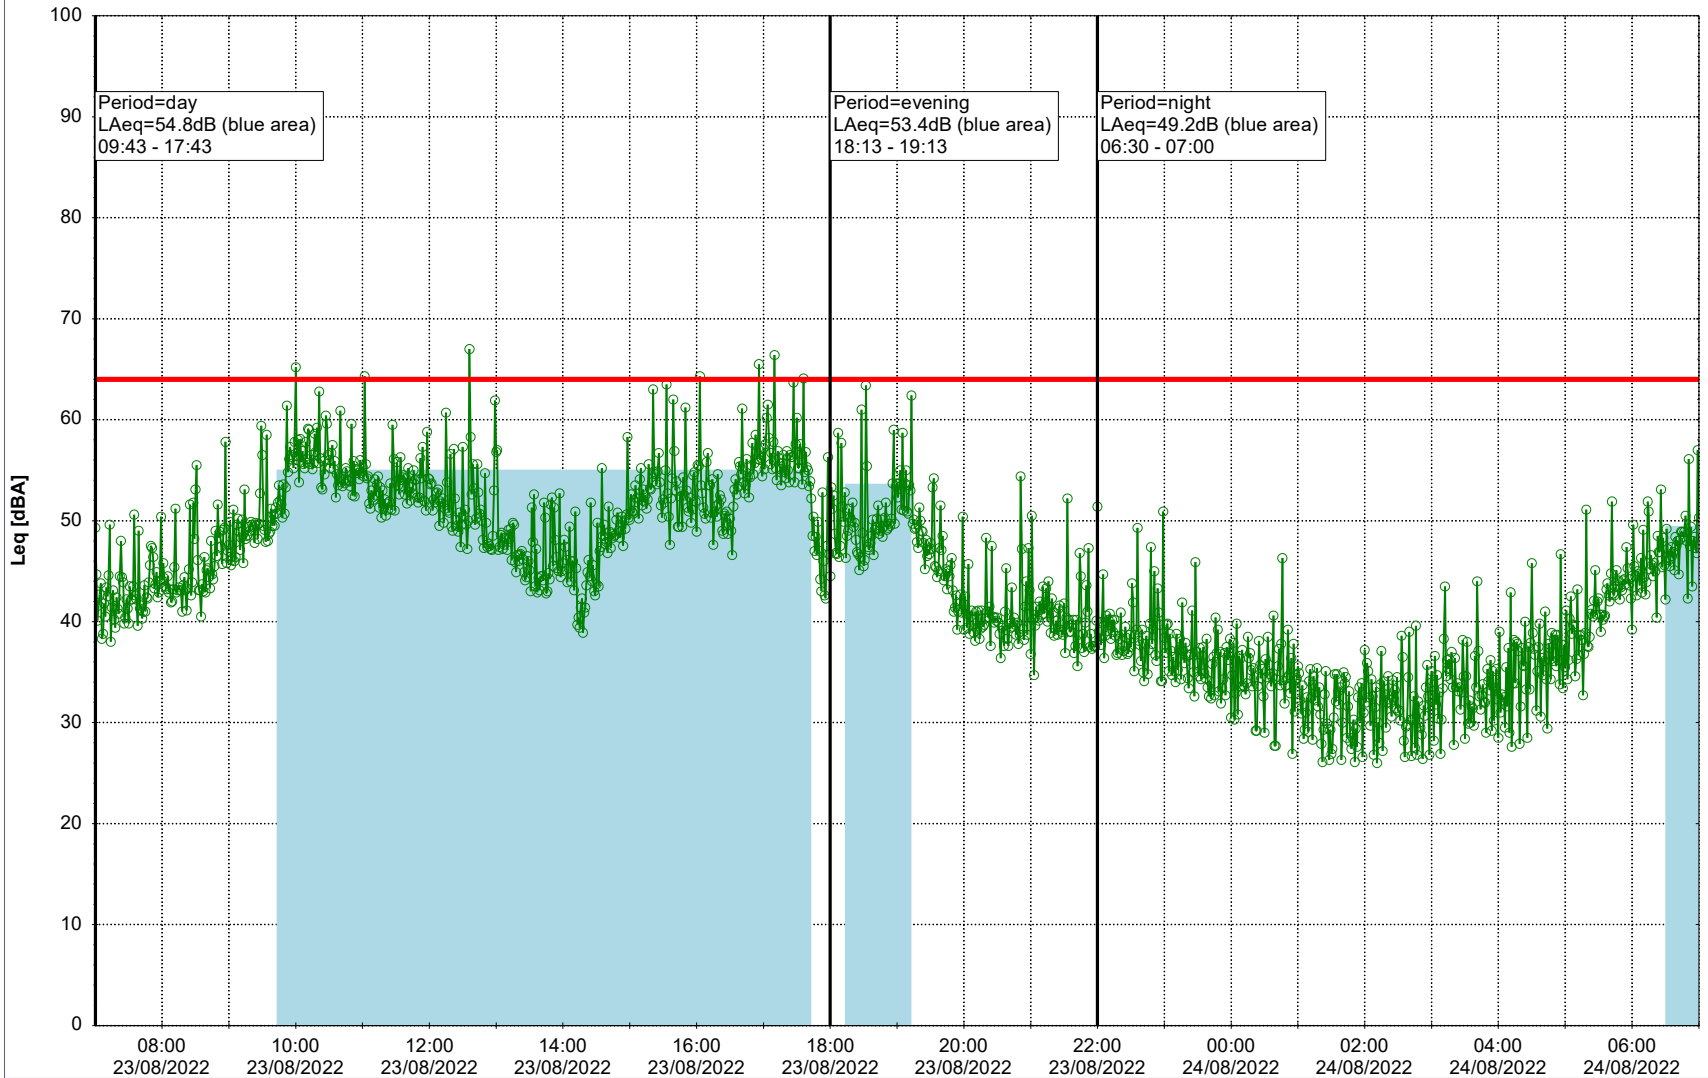

23/08/2022
24/08/2022

Plan View

Remarks

...

Noise Time Related Diagram

○○○ GAB_NS01

Project: Kronos Sydhavnen
Construction: Gåsebæk
Location: N-V

Plan View

Remarks

...

Noise Time Related Diagram

24/08/2022
25/08/2022

○○○ GAB_NS01

Project: Kronos Sydhavnen
Construction: Gåsebæk
Location: N-V

25/08/2022
26/08/2022

Remarks

...

Noise Time Related Diagram

○○○ GAB_NS01

Project: Kronos Sydhavnen
Construction: Gåsebæk
Location: N-V

Plan View

Remarks

...

Noise Time Related Diagram

Project: Kronos Sydhavnen
Construction: Gåsebæk
Location: N-V

28/08/2022
29/08/2022

Plan View

Remarks

...

Noise Time Related Diagram

○○○ GAB_NS01