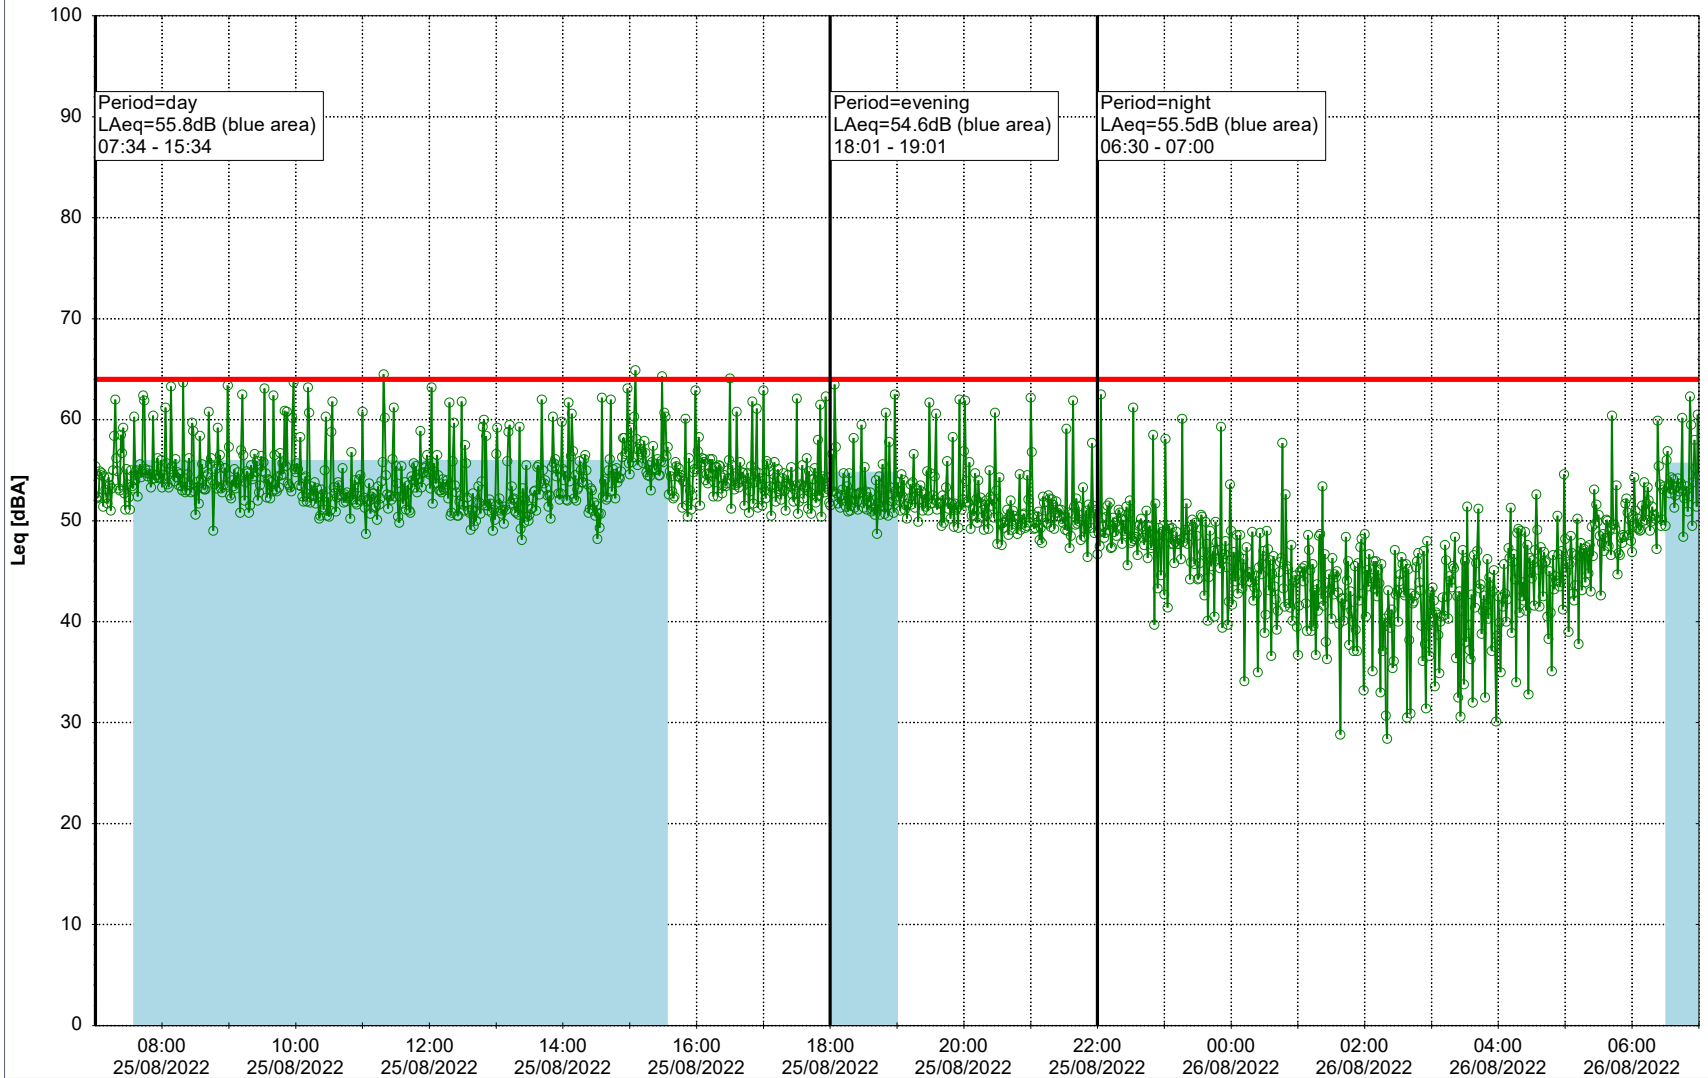

Remarks

...

Noise Time Related Diagram

24/08/2022
25/08/2022

○○○ GAB_NS01

Project: Kronos Sydhavnen
Construction: Gåsebæk
Location: N-V

25/08/2022
26/08/2022

Remarks

...

Noise Time Related Diagram

○○○ GAB_NS01

Project: Kronos Sydhavnen
Construction: Gåsebæk
Location: N-V

Plan View

Remarks

...

Noise Time Related Diagram

26/08/2022
27/08/2022

○○○ GAB_NS01

Project: Kronos Sydhavnen
Construction: Gåsebæk
Location: N-V

27/08/2022
28/08/2022

Remarks

...

Noise Time Related Diagram

○○○ GAB_NS01

Project: Kronos Sydhavnen
Construction: Gåsebæk
Location: N-V

28/08/2022
29/08/2022

Plan View

Remarks

...

Noise Time Related Diagram

○○○ GAB_NS01