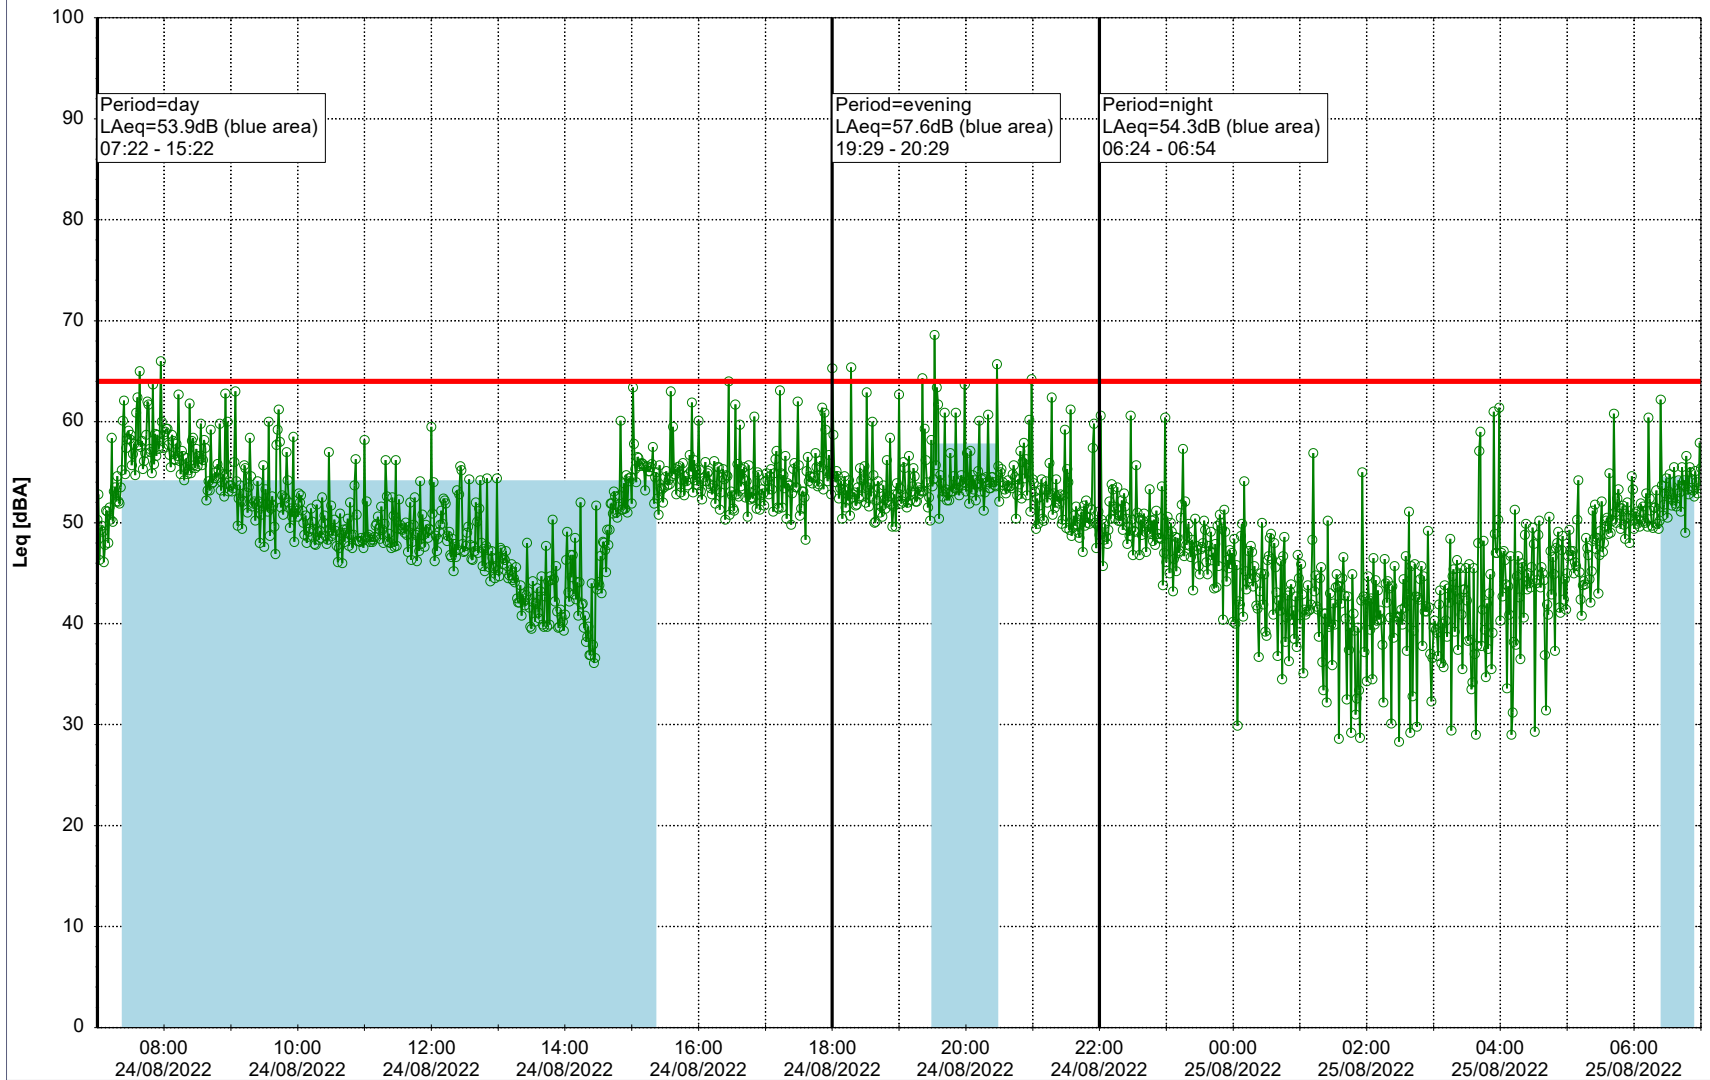

23/08/2022
24/08/2022

Plan View

Remarks

...

Noise Time Related Diagram

○○○ GAB_NS01

Project: Kronos Sydhavnen
Construction: Gåsebæk
Location: N-V

Plan View

Remarks

...

Noise Time Related Diagram

24/08/2022
25/08/2022

○○○ GAB_NS01

Project: Kronos Sydhavnen
Construction: Gåsebæk
Location: N-V

25/08/2022
26/08/2022

Remarks

...

Noise Time Related Diagram

○○○ GAB_NS01

Project: Kronos Sydhavnen
Construction: Gåsebæk
Location: N-V

Plan View

Remarks

...

Noise Time Related Diagram

Project: Kronos Sydhavnen
Construction: Gåsebæk
Location: N-V

28/08/2022
29/08/2022

Plan View

Remarks

...

Noise Time Related Diagram

○○○ GAB_NS01