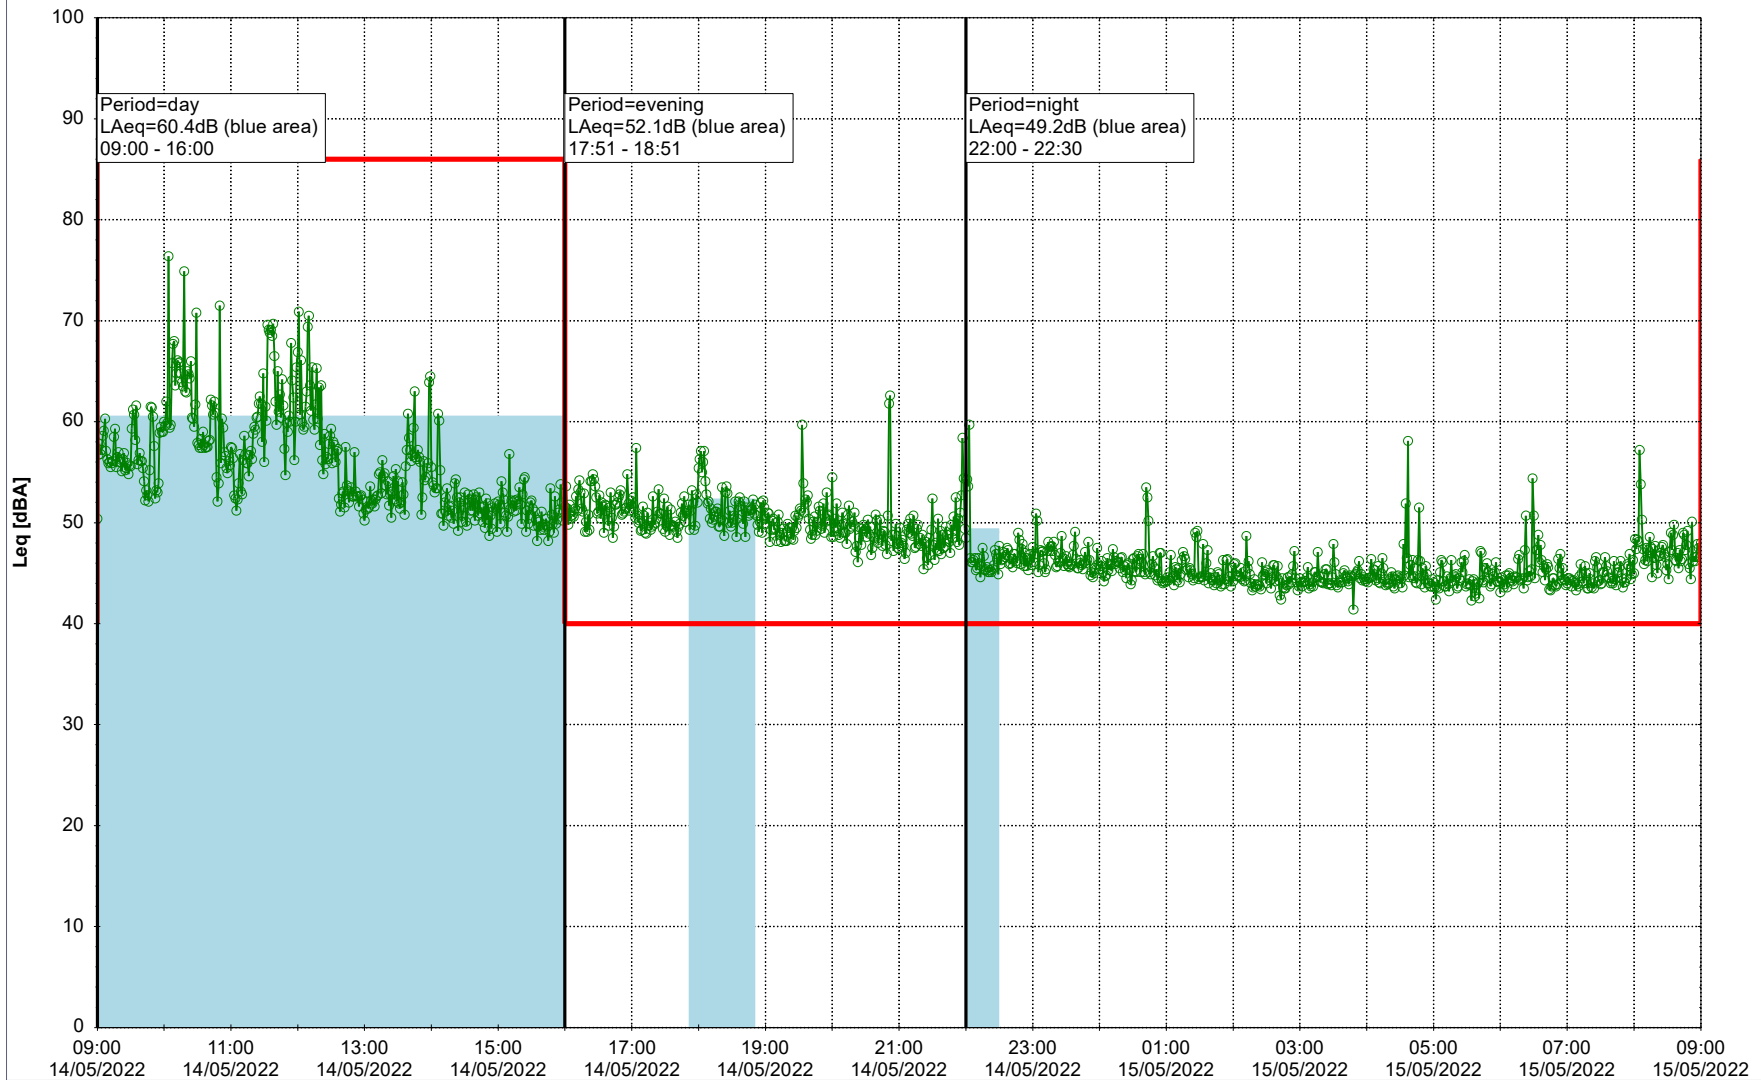

Noise Time Related Diagram

○○○○ MOP_NS01

Project: Kronos Sydhavnen
Construction: Mozarts Plads
Location: N-V

14/05/2022
15/05/2022

Plan View

Remarks

...

Noise Time Related Diagram

○○○○ MOP_NS01

Project: Kronos Sydhavnen
Construction: Mozarts Plads
Location: N-V

15/05/2022
16/05/2022

Plan View

Remarks

...

Noise Time Related Diagram

○○○○ MOP_NS01