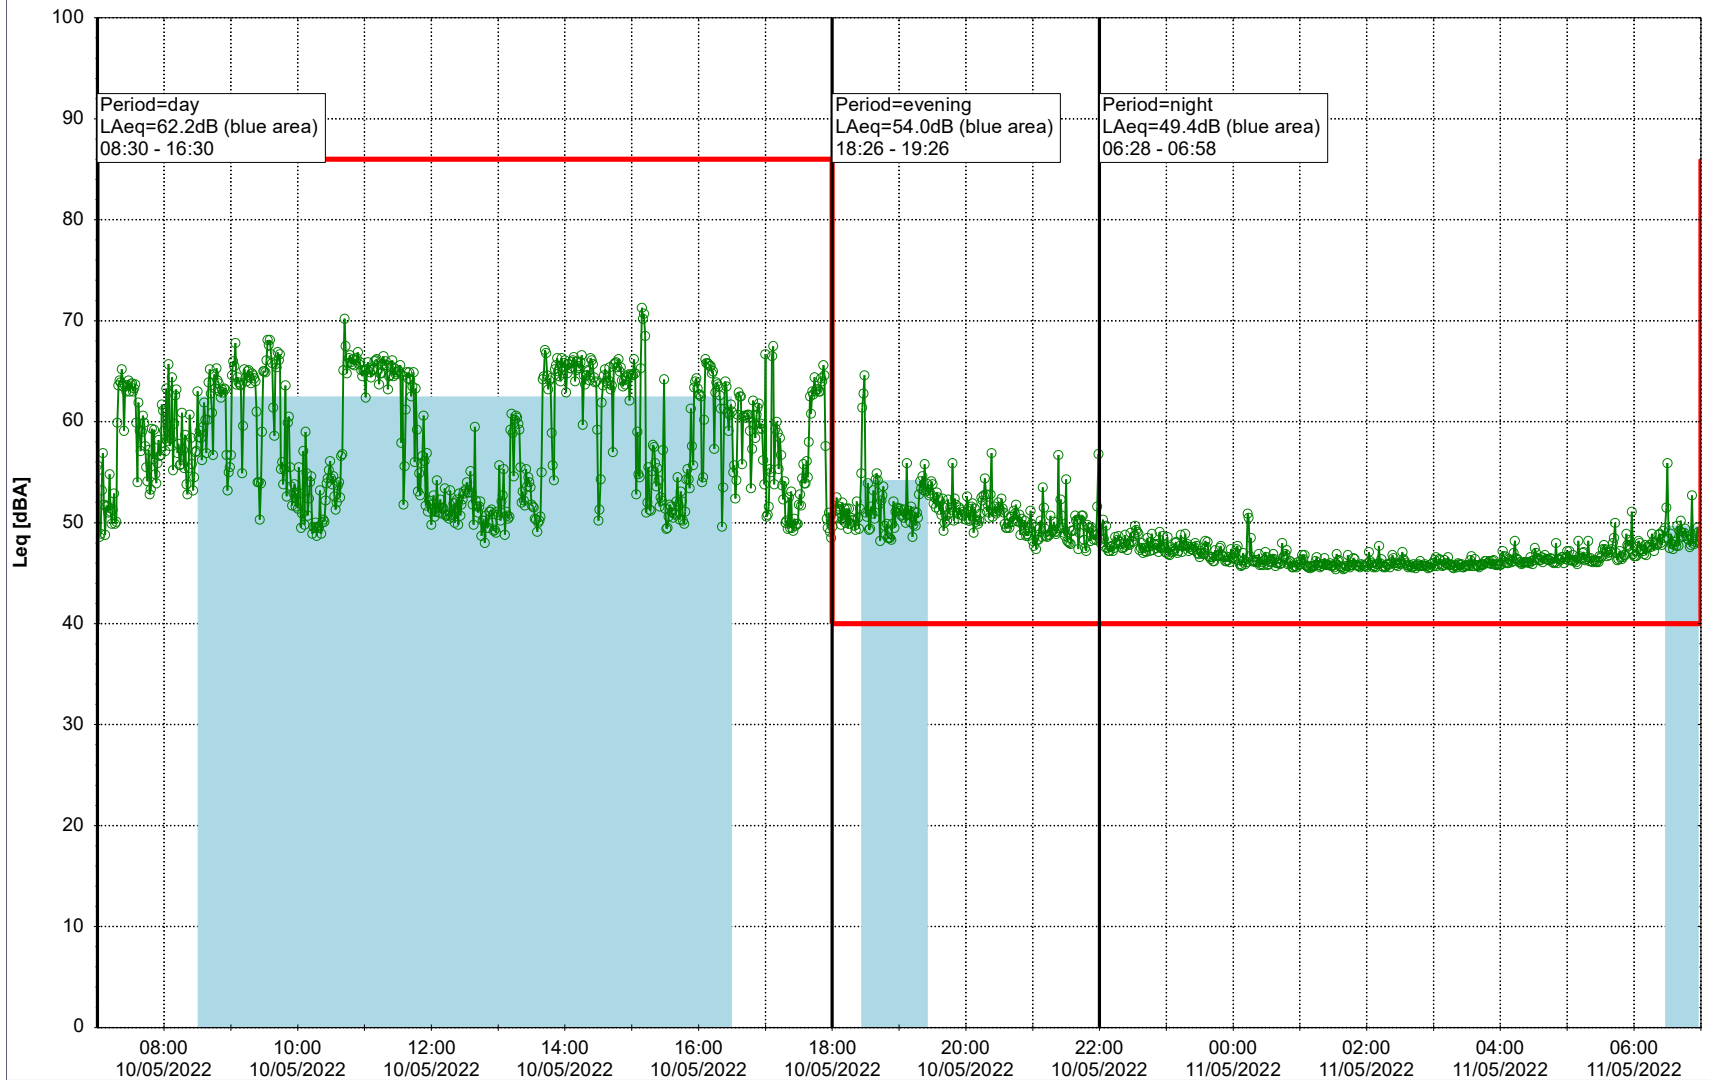

Plan View

Remarks

...

Noise Time Related Diagram

10/05/2022
11/05/2022

○○○○ MOP_NS01

Project: Kronos Sydhavnen
Construction: Mozarts Plads
Location: N-V

11/05/2022
12/05/2022

Plan View

Remarks

...

Noise Time Related Diagram

○○○ MOP_NS01

Project: Kronos Sydhavnen
Construction: Mozarts Plads
Location: N-V

12/05/2022
13/05/2022

Plan View

Noise Time Related Diagram

○○○○ MOP_NS01

Project: Kronos Sydhavnen
Construction: Mozarts Plads
Location: N-V

14/05/2022
15/05/2022

Plan View

Remarks

...

Noise Time Related Diagram