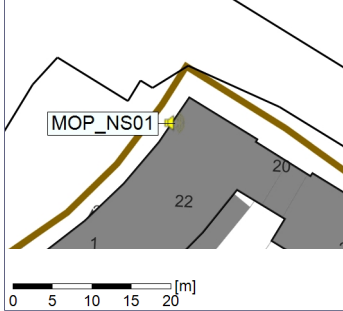

Project: Kronos Sydhavnen
Construction: Mozarts Plads
Location: N-V

Plan View

Remarks

...

Noise Time Related Diagram

09/05/2022
10/05/2022

○○○○ MOP_NS01

Project: Kronos Sydhavnen
Construction: Mozarts Plads
Location: N-V