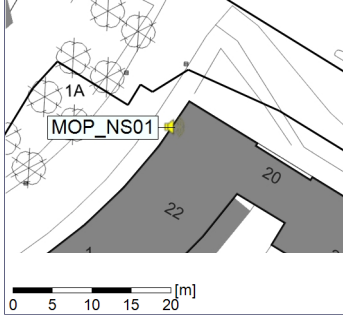

○○○○ MOP_NS01

Project: Kronos Sydhavnen
Construction: Mozarts Plads
Location: N-V

15/05/2022
16/05/2022

Plan View

Remarks

...

Noise Time Related Diagram

○○○○ MOP_NS01