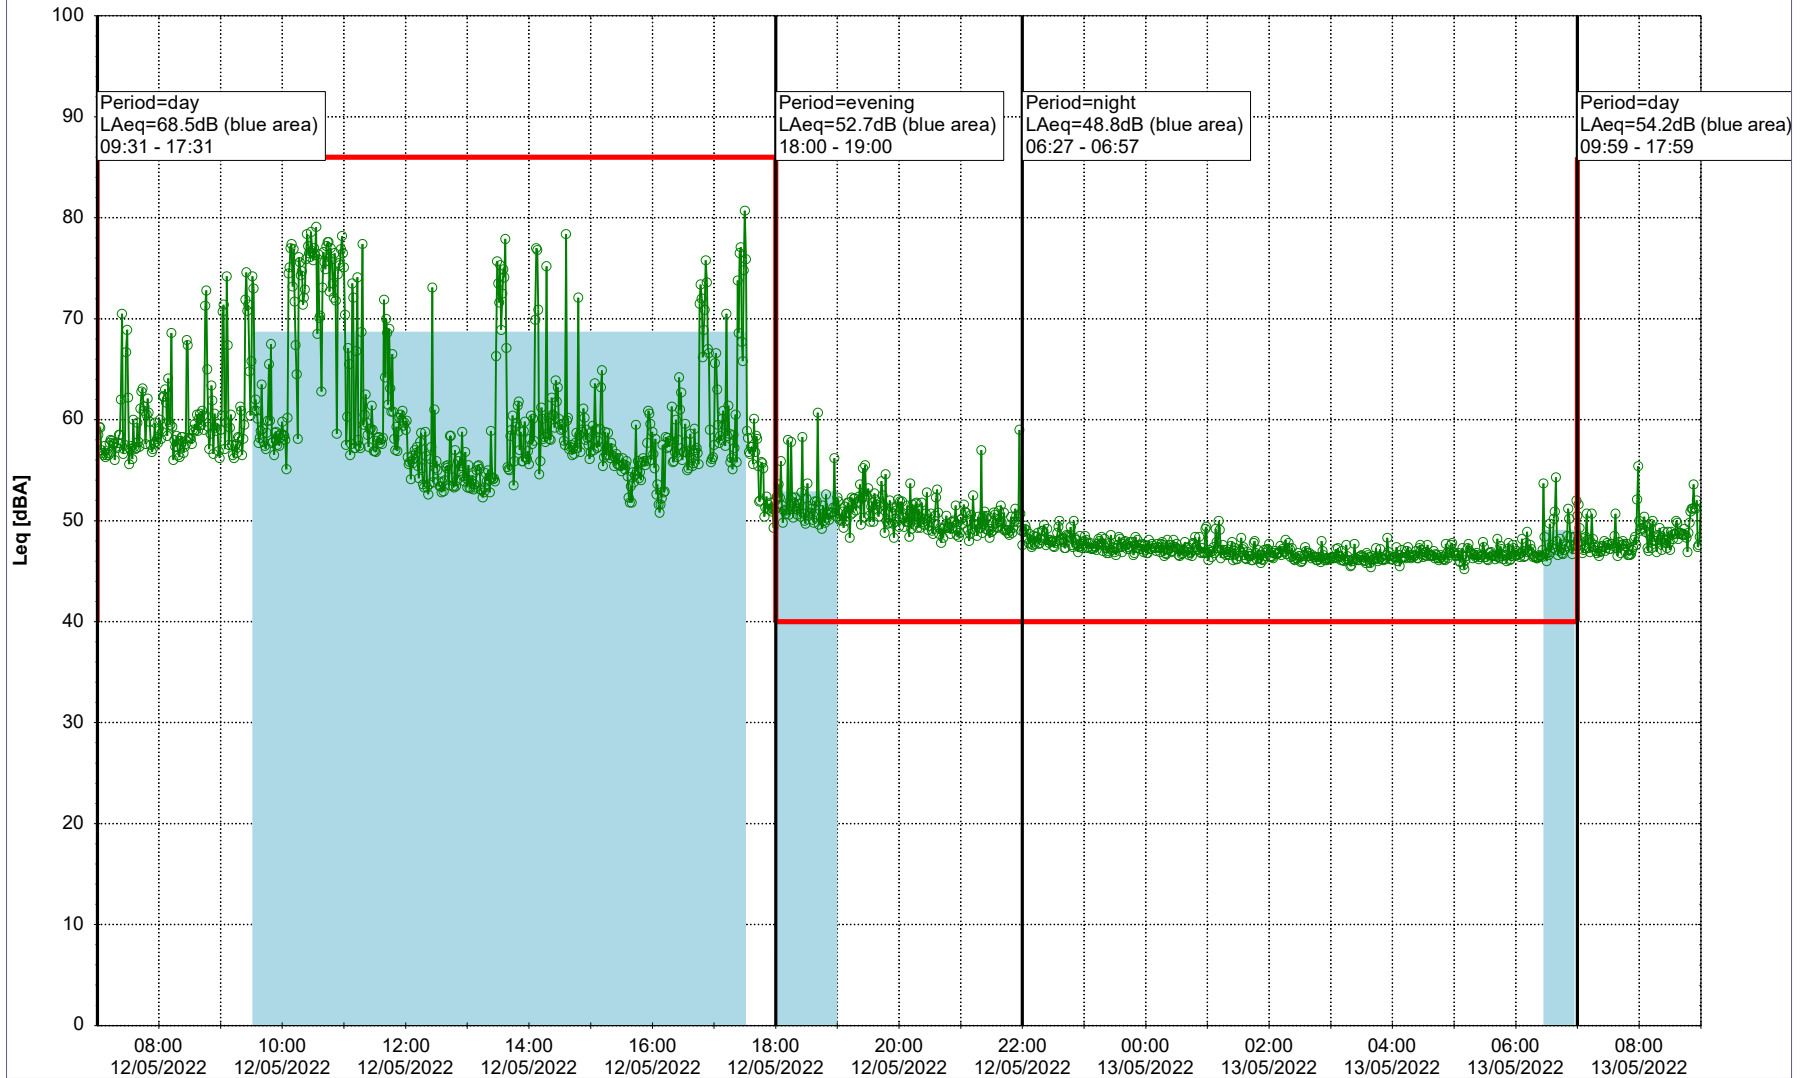

Noise Time Related Diagram

○○○○ MOP_NS01