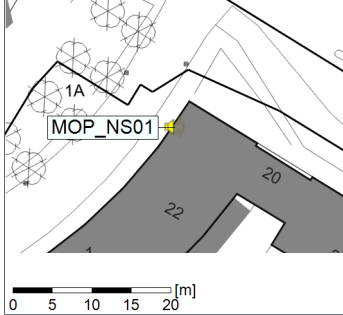

Noise Time Related Diagram

○○○○ MOP_NS01

Project: Kronos Sydhavnen
Construction: Mozarts Plads
Location: N-V

14/05/2022
15/05/2022

Plan View

Remarks

...

Noise Time Related Diagram