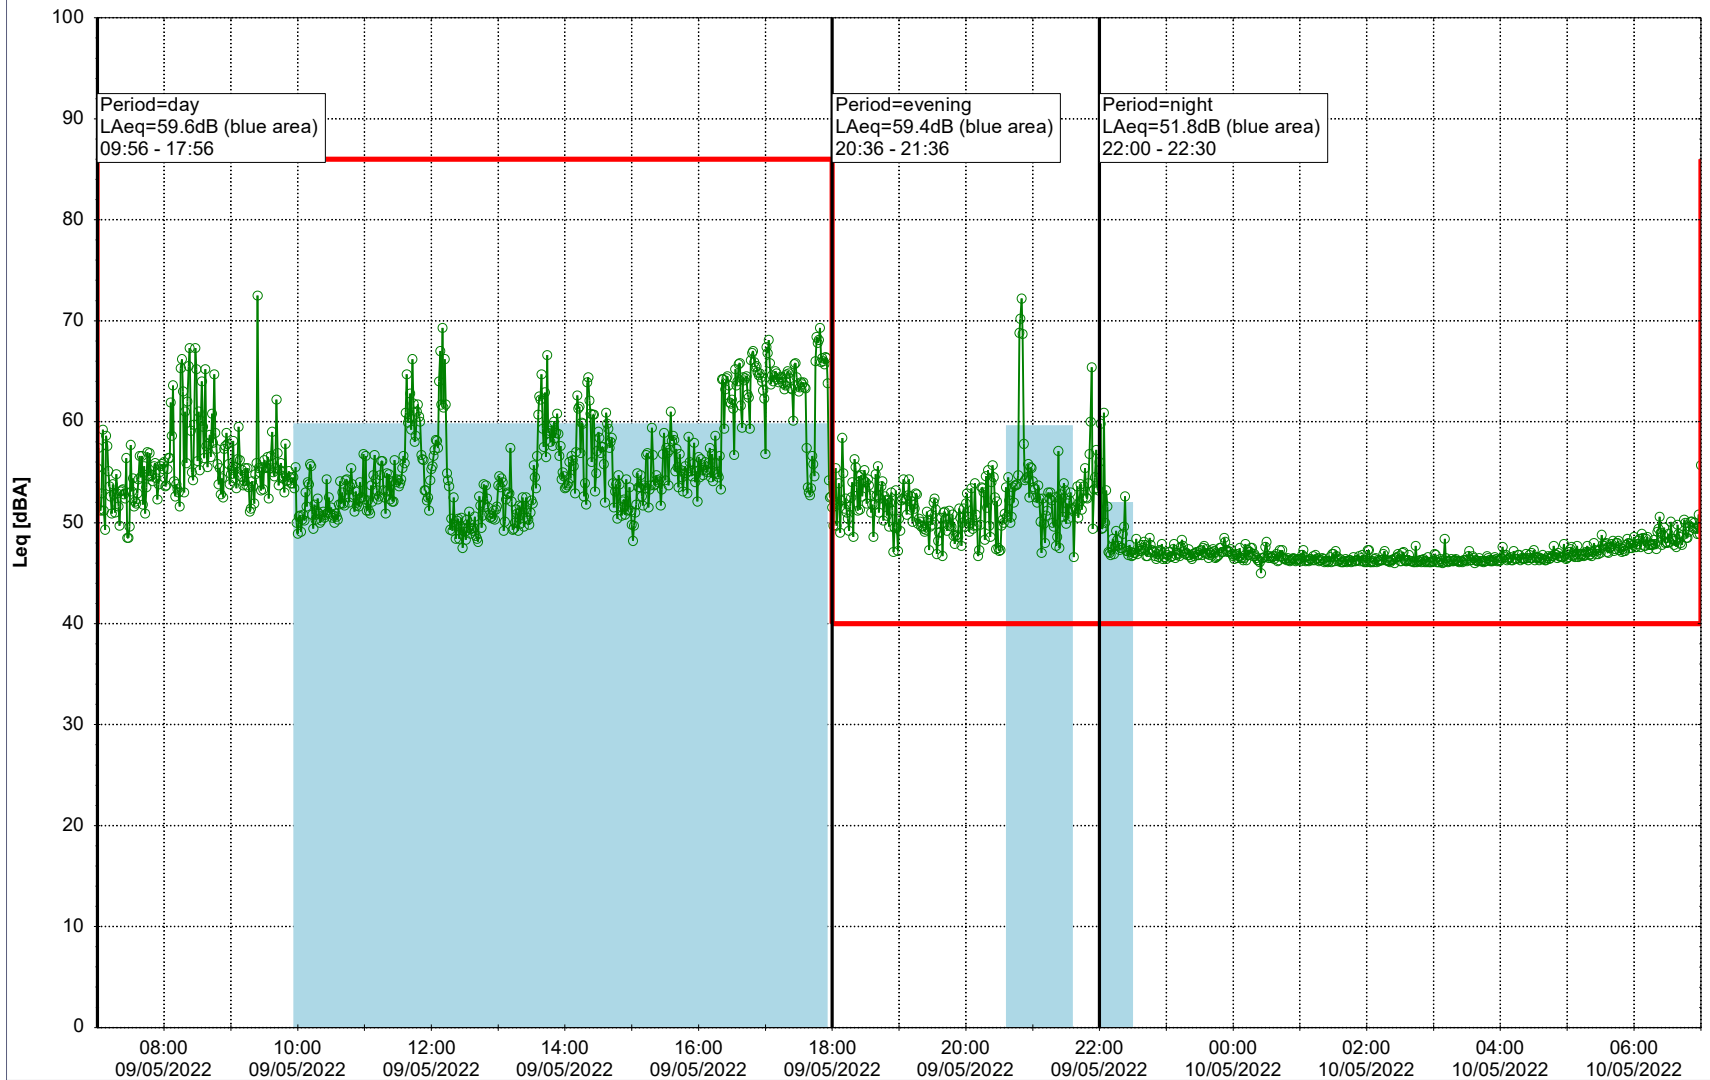

Project: Kronos Sydhavnen
Construction: Mozarts Plads
Location: N-V

Plan View

Remarks

...

Noise Time Related Diagram

09/05/2022
10/05/2022

○○○○ MOP_NS01

Project: Kronos Sydhavnen
Construction: Mozarts Plads
Location: N-V

Plan View

Remarks

...

Noise Time Related Diagram

10/05/2022
11/05/2022

○○○○ MOP_NS01

Project: Kronos Sydhavnen
Construction: Mozarts Plads
Location: N-V

11/05/2022
12/05/2022

Plan View

Remarks

...

Noise Time Related Diagram

○○○ MOP_NS01

Project: Kronos Sydhavnen
Construction: Mozarts Plads
Location: N-V

12/05/2022
13/05/2022

Plan View

Noise Time Related Diagram

○○○○ MOP_NS01

Project: Kronos Sydhavnen
Construction: Mozarts Plads
Location: N-V

14/05/2022
15/05/2022

Plan View

Remarks

...

Noise Time Related Diagram