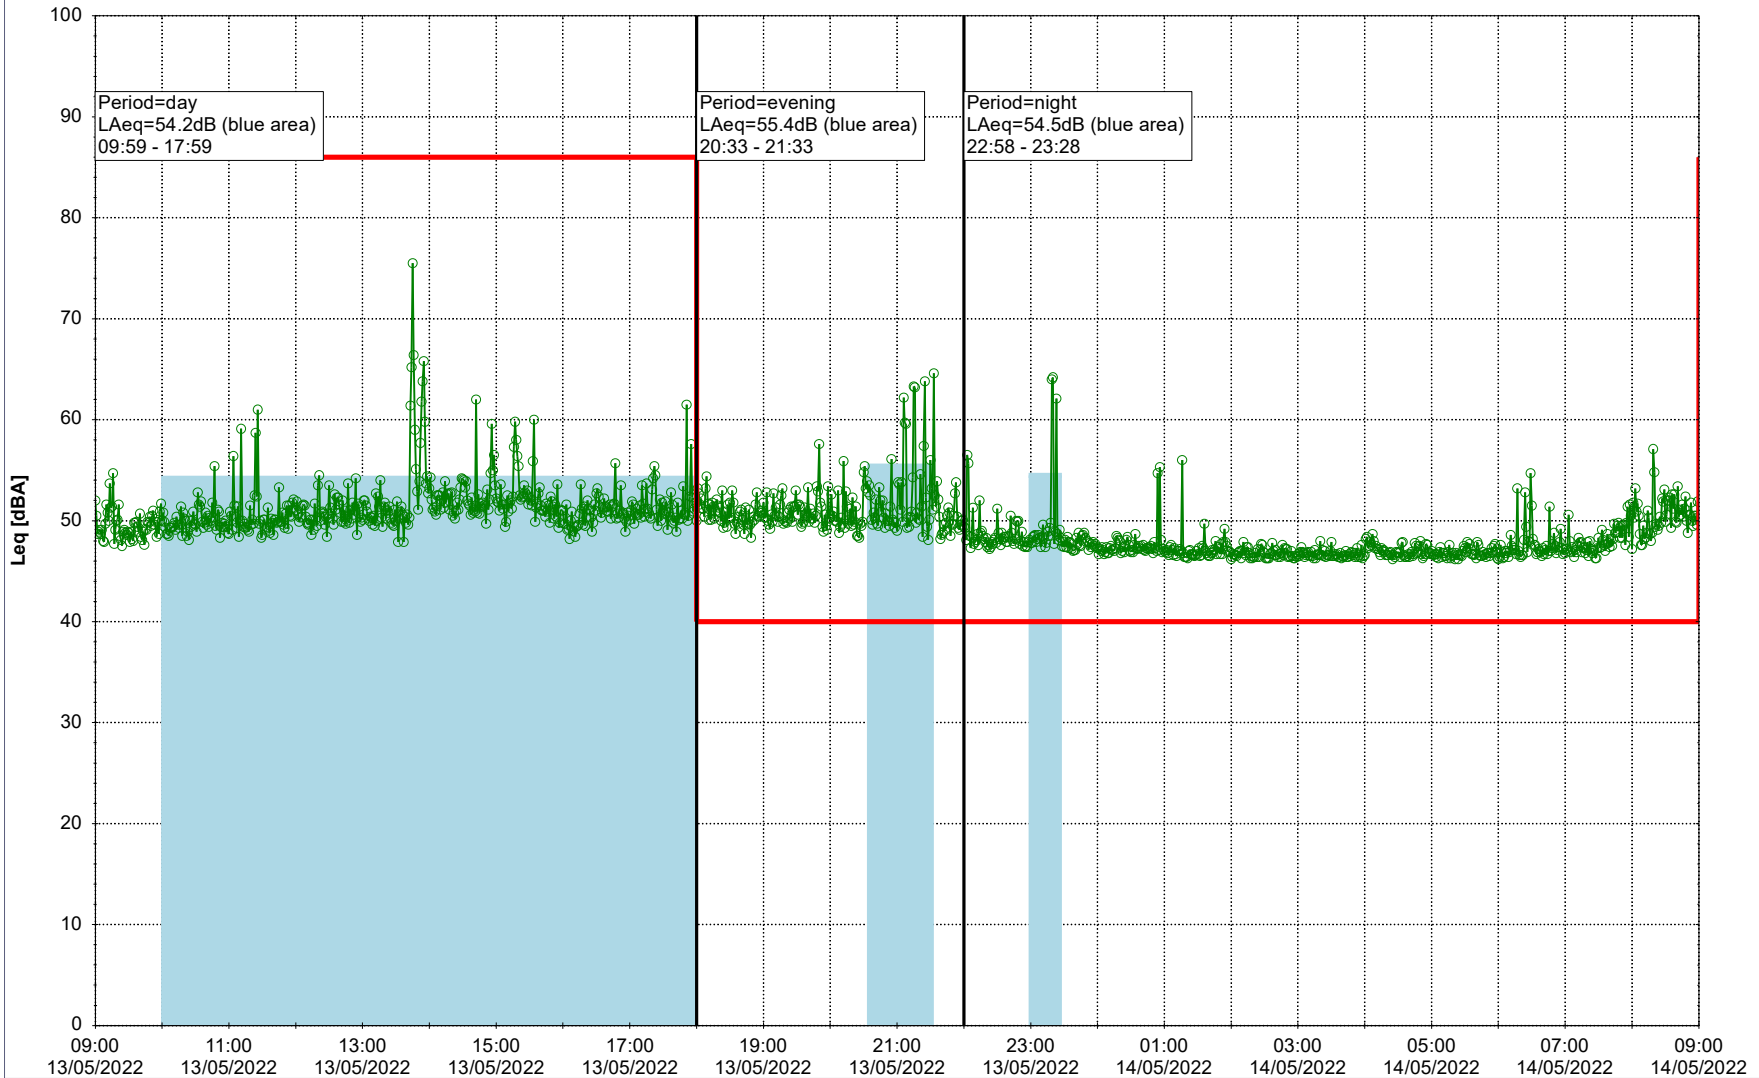

Remarks

...

Noise Time Related Diagram

○○○○ MOP_NS01

Project: Kronos Sydhavnen
Construction: Mozarts Plads
Location: N-V

13/05/2022
14/05/2022

Remarks

...

Noise Time Related Diagram

○○○○ MOP_NS01

Project: Kronos Sydhavnen
Construction: Mozarts Plads
Location: N-V

14/05/2022
15/05/2022

Plan View

Remarks

...

Noise Time Related Diagram