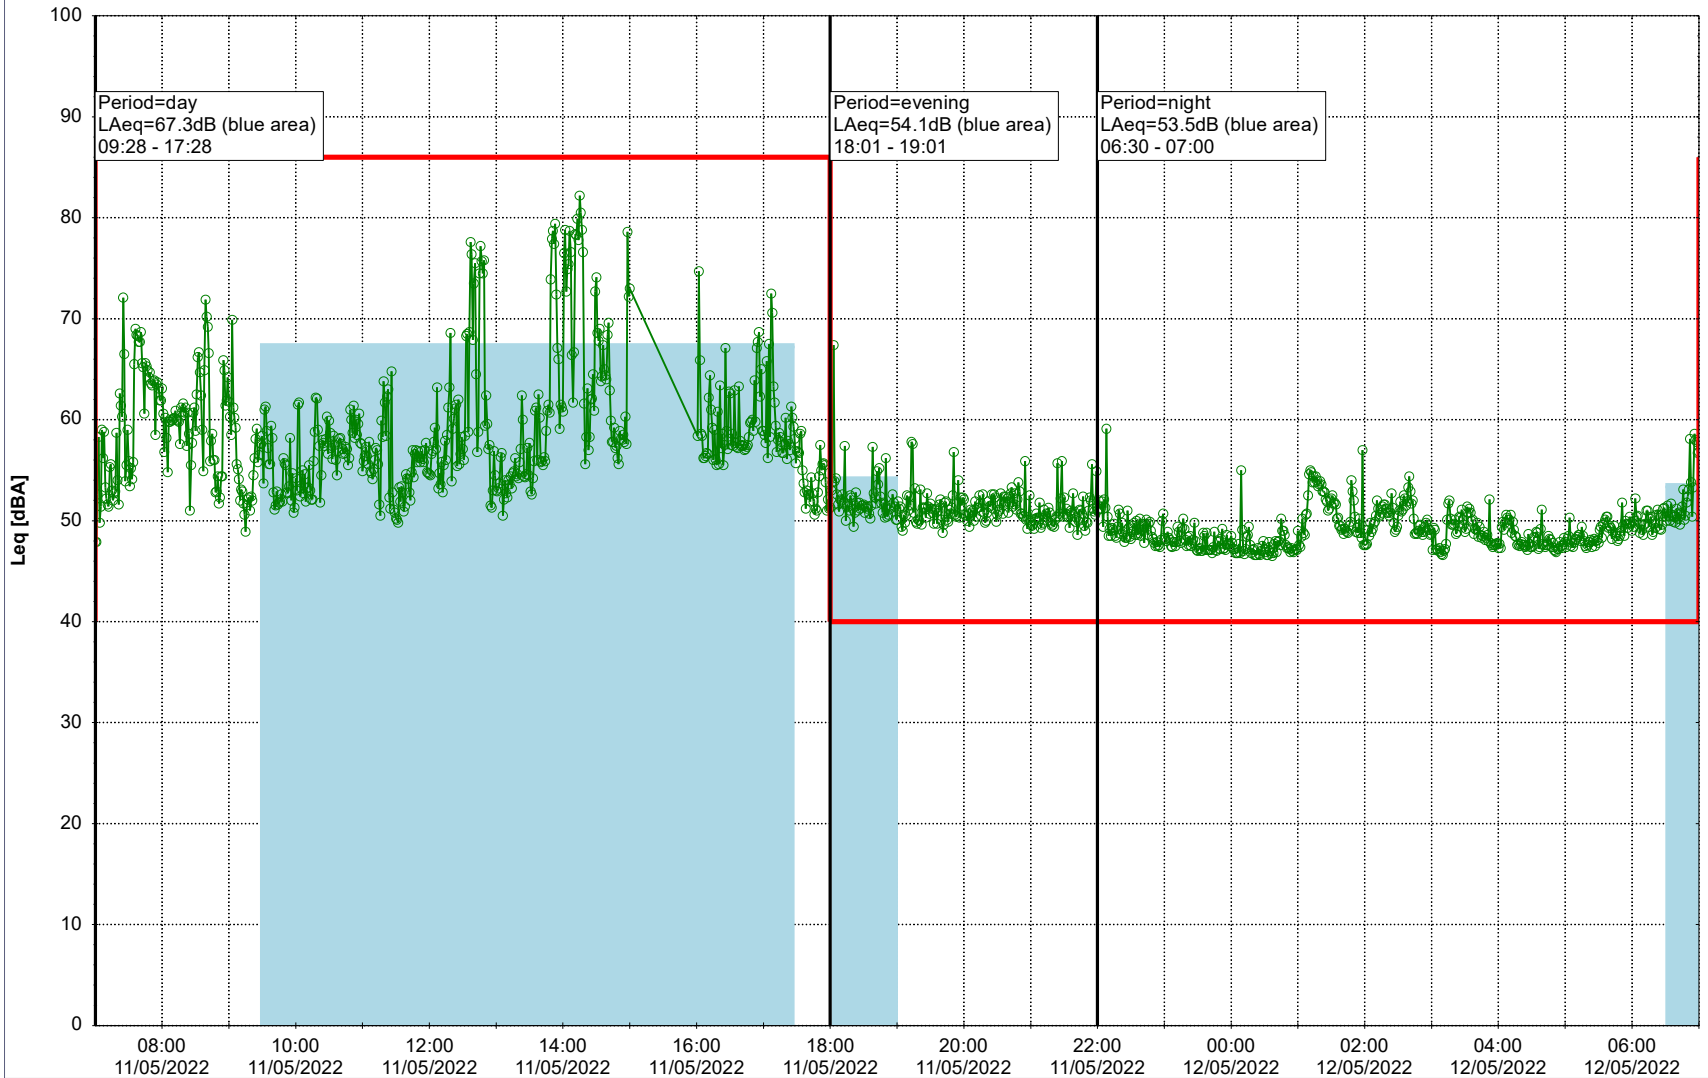

Plan View

Remarks

...

Noise Time Related Diagram

○○○ MOP_NS01

Project: Kronos Sydhavnen
Construction: Mozarts Plads
Location: N-V

12/05/2022
13/05/2022

Plan View

Noise Time Related Diagram

○○○○ MOP_NS01

Project: Kronos Sydhavnen
Construction: Mozarts Plads
Location: N-V

14/05/2022
15/05/2022

Plan View

Remarks

...

Noise Time Related Diagram