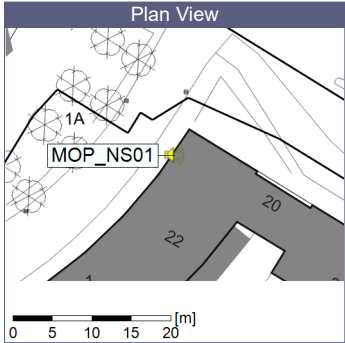

Remarks

...

Noise Time Related Diagram

○○○○ MOP_NS01

Project: Kronos Sydhavnen
Construction: Mozarts Plads
Location: N-V

13/05/2022
14/05/2022

Remarks

...