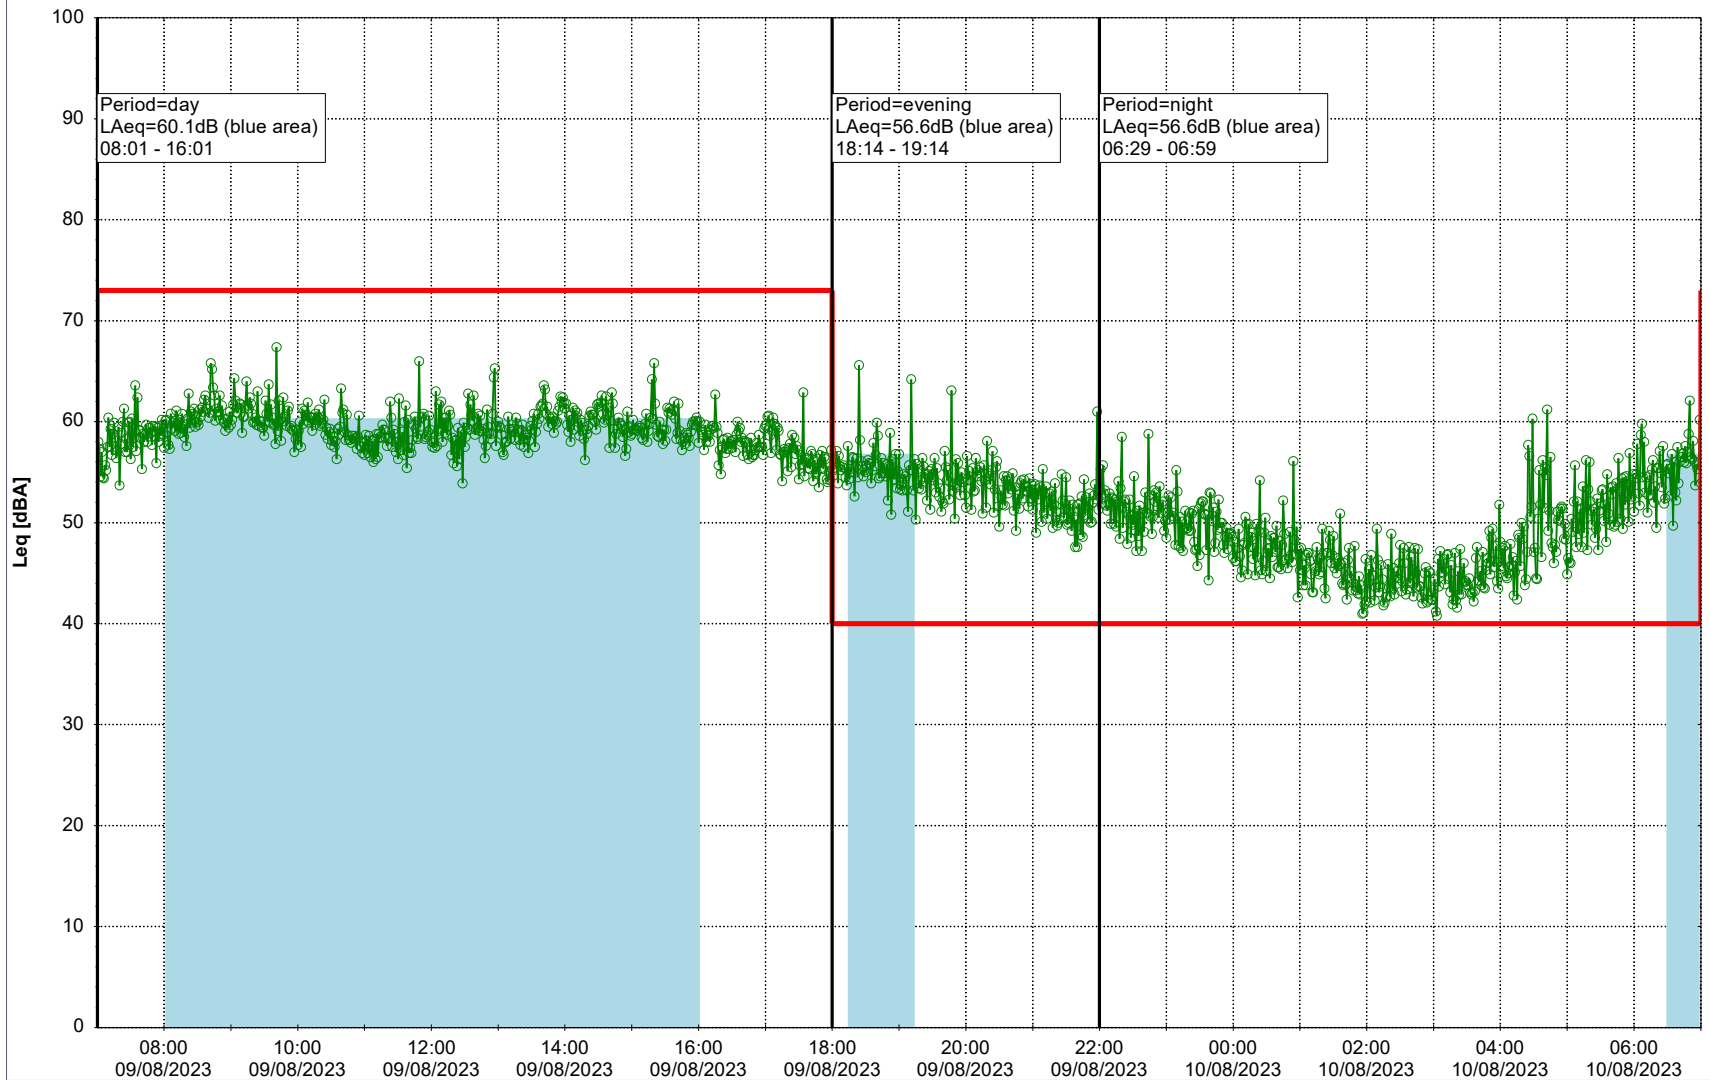

Plan View

Remarks

...

Noise Time Related Diagram

○ ○ ○ ○ HOL_NS01

Project: Kronos Sydhavnen
Construction: Havneholmen
Location: N-V

Plan View

Remarks

...

Noise Time Related Diagram

10/08/2023
11/08/2023

○ ○ ○ ○ HOL_NS01

Project: Kronos Sydhavnen
Construction: Havneholmen
Location: N-V

Plan View

Remarks

...