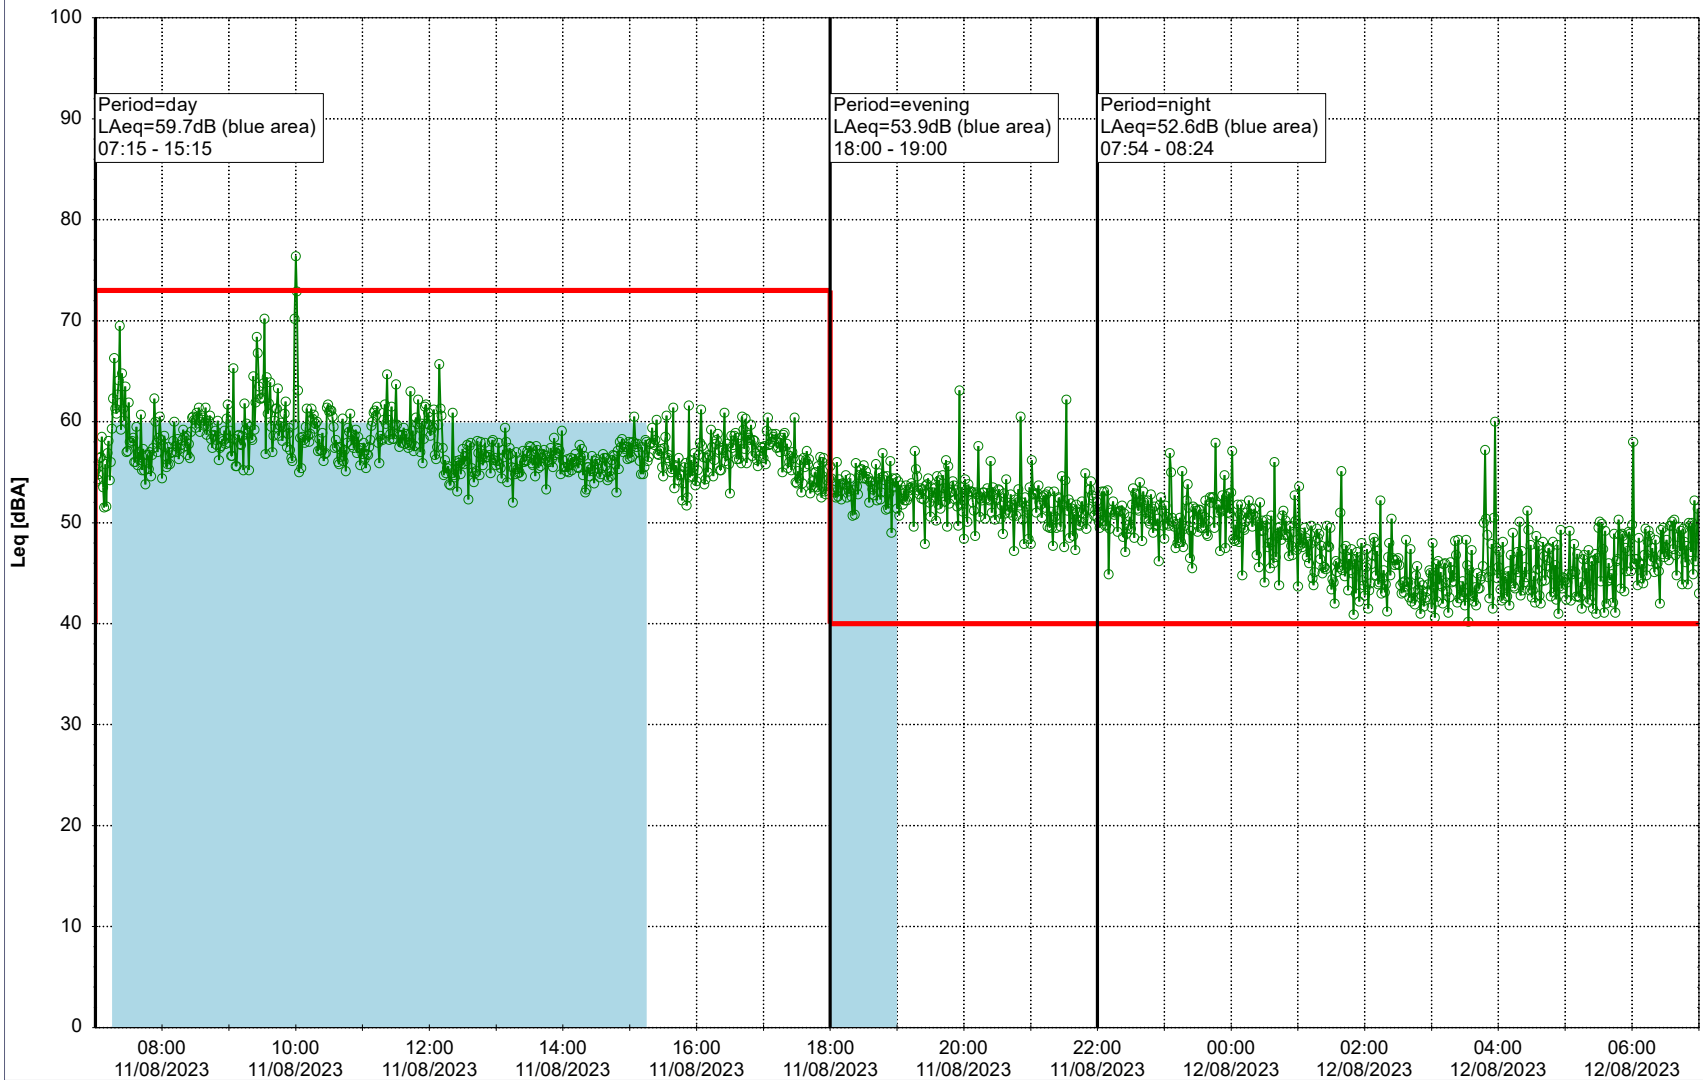

...

Noise Time Related Diagram

10/08/2023
11/08/2023

○ ○ ○ ○ HOL_NS01

Project: Kronos Sydhavnen
Construction: Havneholmen
Location: N-V

Plan View

Remarks

...

Noise Time Related Diagram

11/08/2023
12/08/2023

○ ○ ○ ○ HOL_NS01

Project: Kronos Sydhavnen
Construction: Havneholmen
Location: N-V

Plan View

Remarks

...

Noise Time Related Diagram