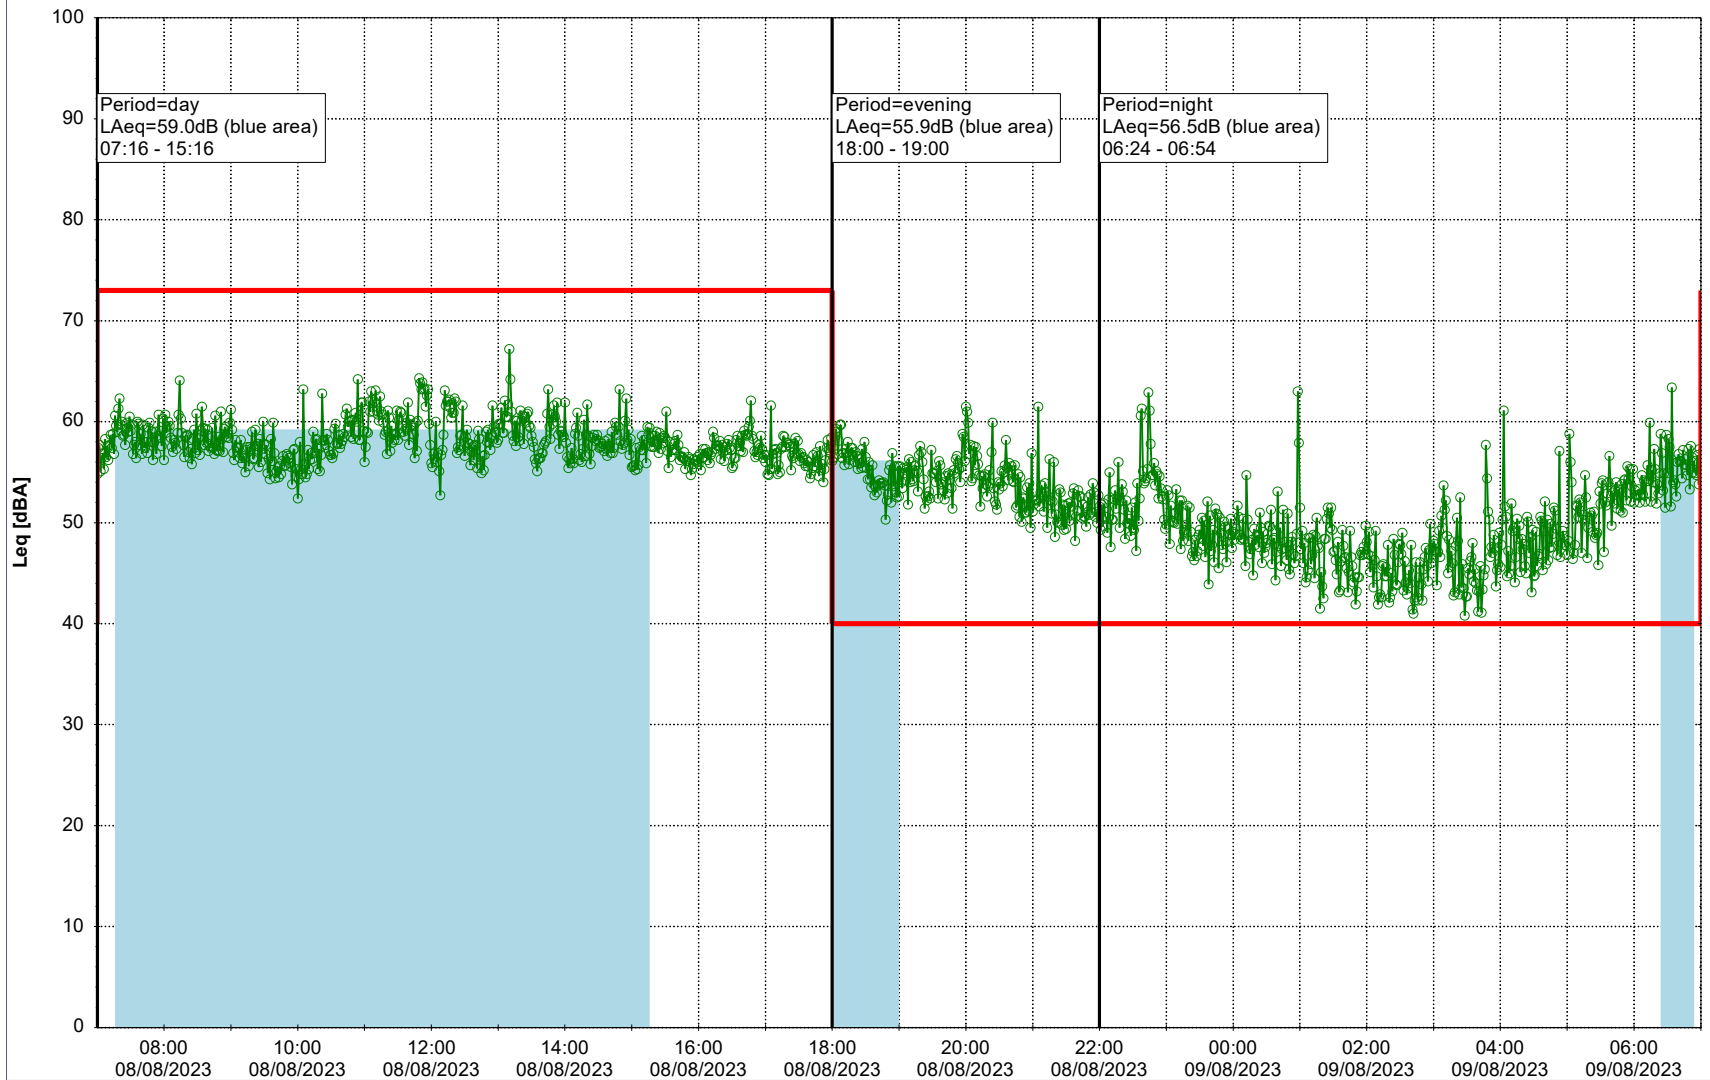

08/08/2023
09/08/2023

Plan View

Remarks

...

Noise Time Related Diagram

○ ○ ○ ○ HOL_NS01

Project: Kronos Sydhavnen
Construction: Havneholmen
Location: N-V

09/08/2023
10/08/2023

Plan View

Remarks

...

Noise Time Related Diagram

○ ○ ○ ○ HOL_NS01

Project: Kronos Sydhavnen
Construction: Havneholmen
Location: N-V

Plan View

Remarks

...

Noise Time Related Diagram

10/08/2023
11/08/2023

○ ○ ○ ○ HOL_NS01

Project: Kronos Sydhavnen
Construction: Havneholmen
Location: N-V

Plan View

Remarks

...

Noise Time Related Diagram

11/08/2023
12/08/2023

○ ○ ○ ○ HOL_NS01

Project: Kronos Sydhavnen
Construction: Havneholmen
Location: N-V

Plan View

Remarks

...

Noise Time Related Diagram