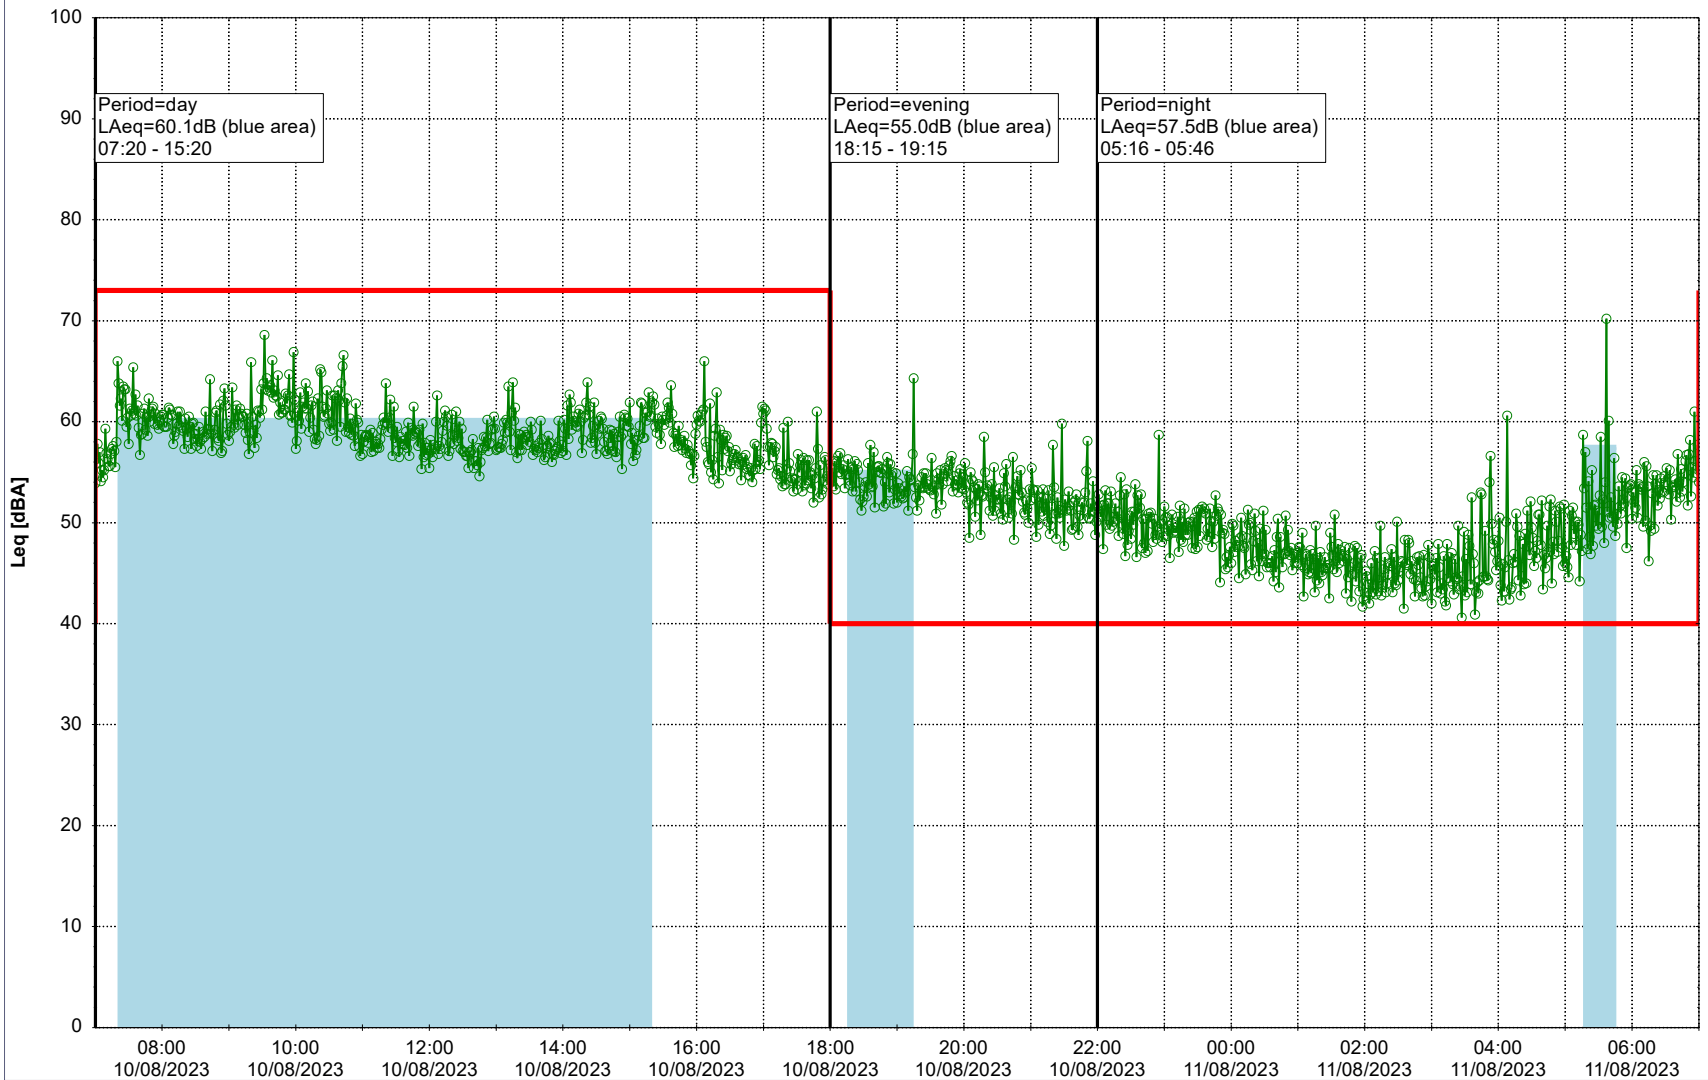

Plan View

Remarks

...

Noise Time Related Diagram

○ ○ ○ ○ HOL_NS01

Project: Kronos Sydhavnen
Construction: Havneholmen
Location: N-V

Plan View

Remarks

...

Noise Time Related Diagram

10/08/2023
11/08/2023

○ ○ ○ ○ HOL_NS01

Project: Kronos Sydhavnen
Construction: Havneholmen
Location: N-V

Plan View

Remarks

...

Noise Time Related Diagram

11/08/2023
12/08/2023

○ ○ ○ ○ HOL_NS01

Project: Kronos Sydhavnen
Construction: Havneholmen
Location: N-V

Plan View

Remarks

...

Noise Time Related Diagram