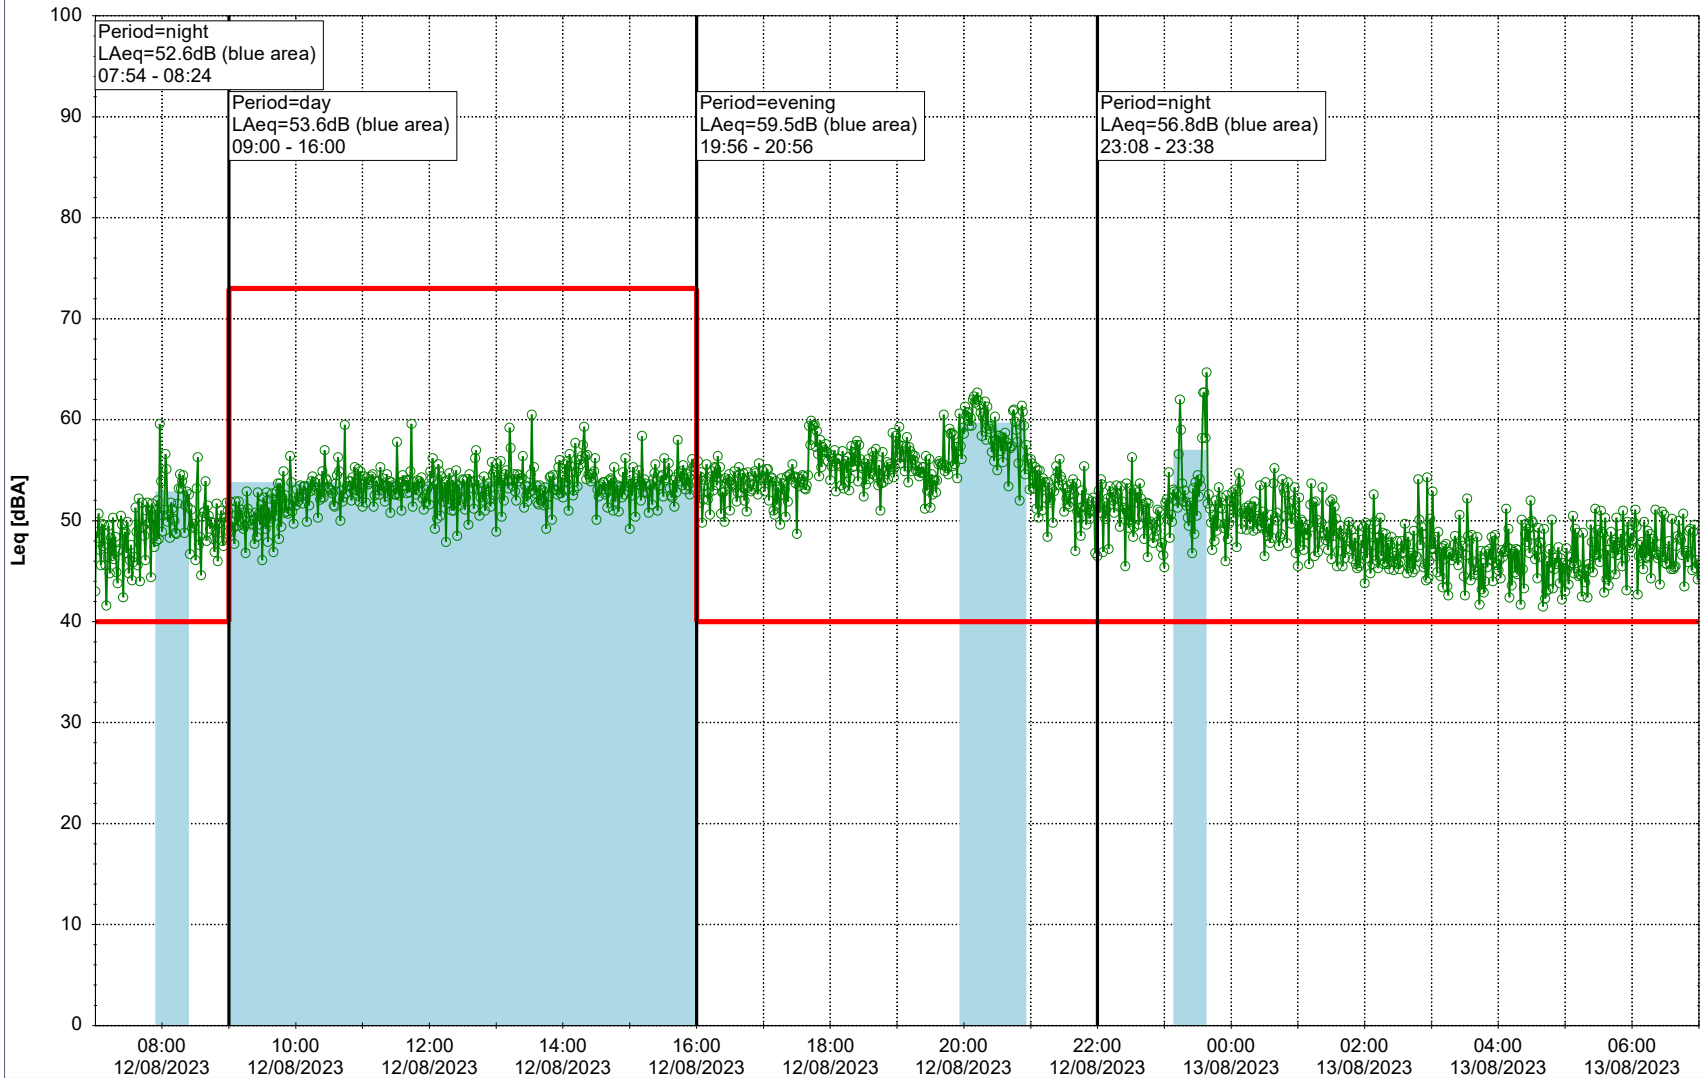

Noise Time Related Diagram

11/08/2023
12/08/2023

○ ○ ○ ○ HOL_NS01

Project: Kronos Sydhavnen
Construction: Havneholmen
Location: N-V

Plan View

Remarks

...

Noise Time Related Diagram

12/08/2023
13/08/2023

○ ○ ○ ○ HOL_NS01

Project: Kronos Sydhavnen
Construction: Havneholmen
Location: N-V

Plan View

Remarks

...

Noise Time Related Diagram

13/08/2023
14/08/2023