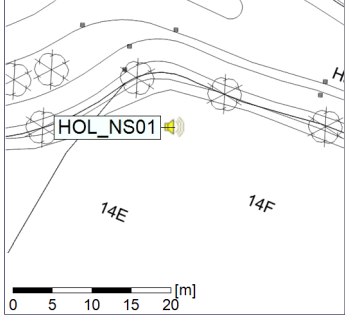

Project: Kronos Sydhavnen
Construction: Havneholmen
Location: N-V

Plan View

Remarks

...

Noise Time Related Diagram

07/08/2023
08/08/2023

○ ○ ○ ○ HOL_NS01

Project: Kronos Sydhavnen
Construction: Havneholmen
Location: N-V

08/08/2023
09/08/2023

Plan View

Remarks

...

Noise Time Related Diagram

○ ○ ○ ○ HOL_NS01

Project: Kronos Sydhavnen
Construction: Havneholmen
Location: N-V

09/08/2023
10/08/2023

Plan View

Remarks

...

Noise Time Related Diagram

○ ○ ○ ○ HOL_NS01

Project: Kronos Sydhavnen
Construction: Havneholmen
Location: N-V

Plan View

Remarks