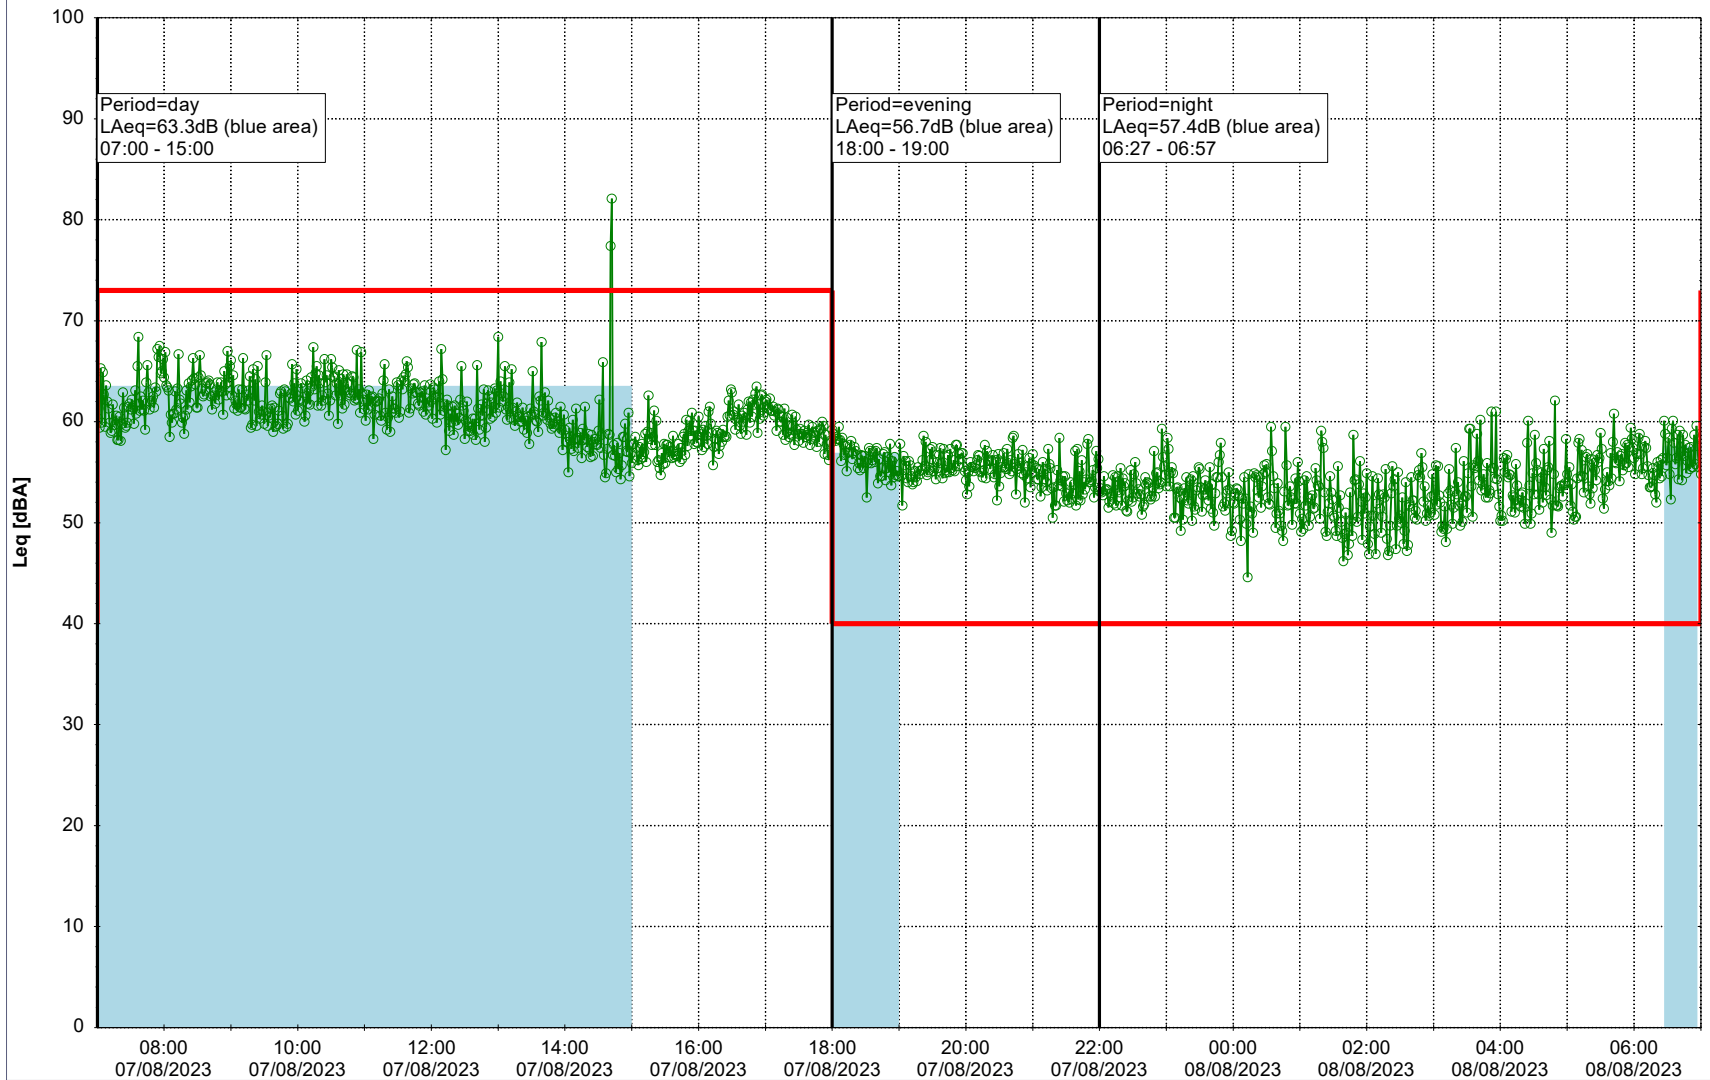

Noise Time Related Diagram

07/08/2023
08/08/2023

○ ○ ○ ○ HOL_NS01