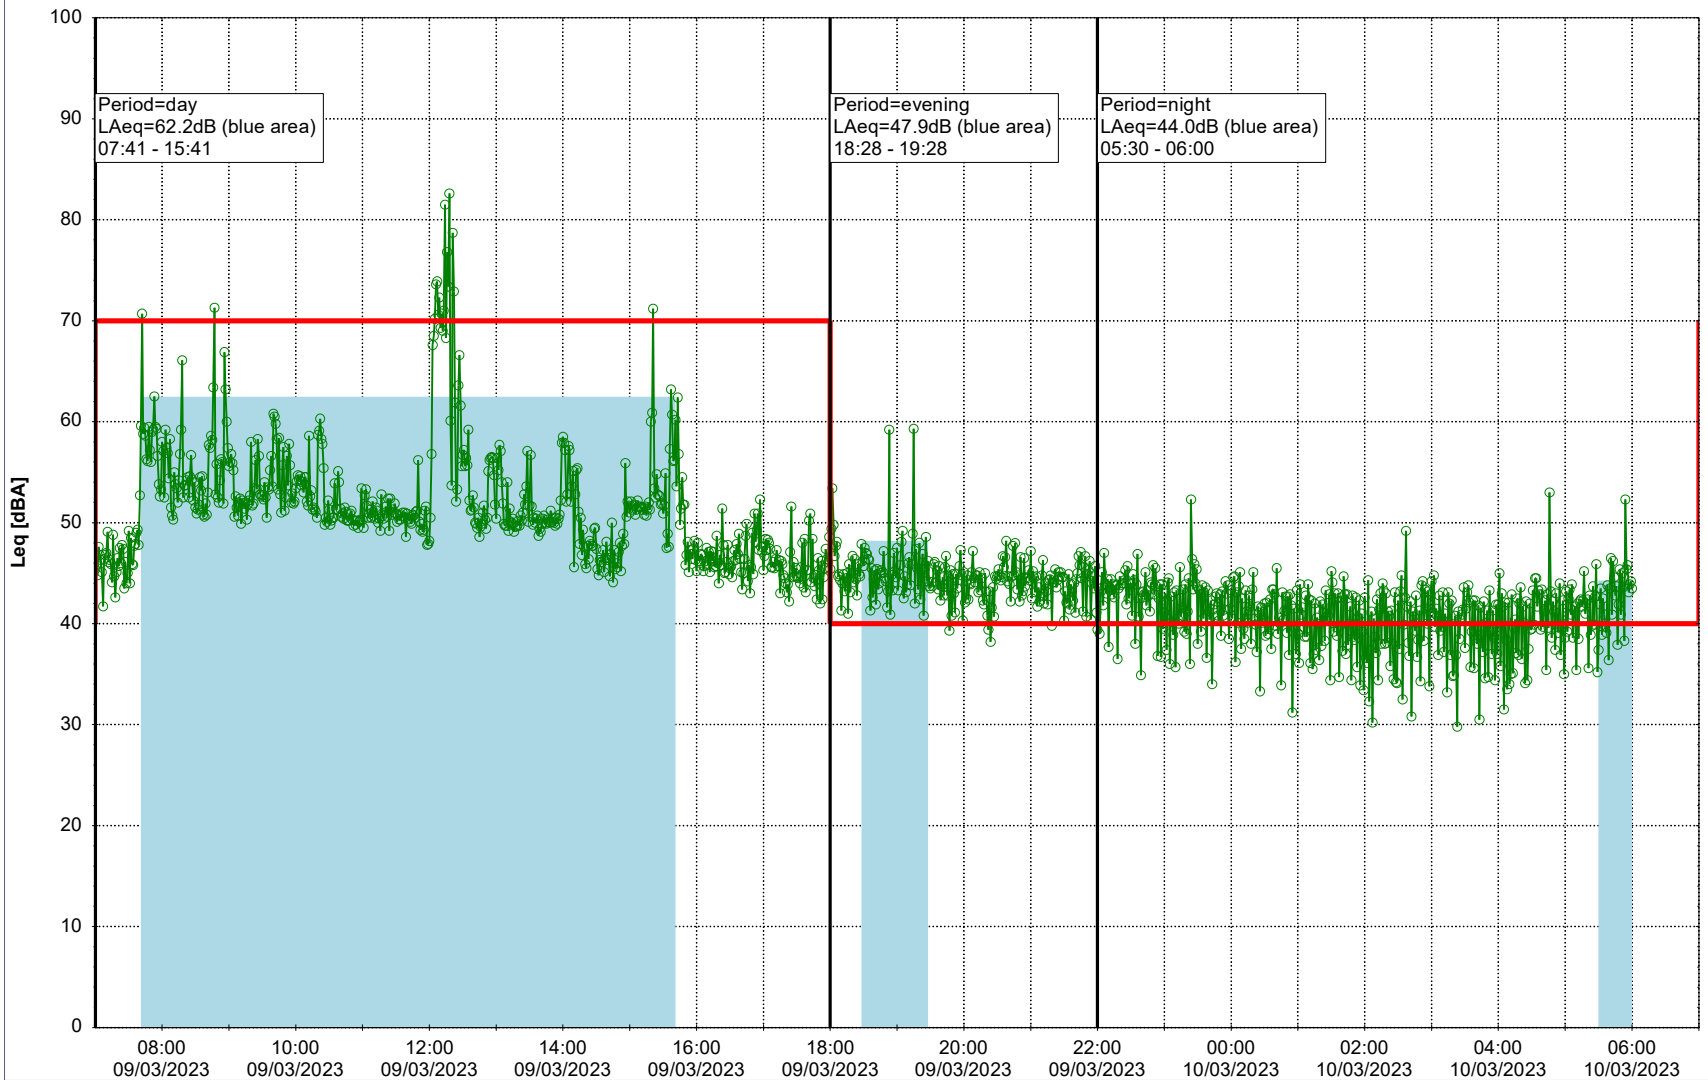

Noise Time Related Diagram

09/03/2023
10/03/2023

○○○○ MOP_NS01