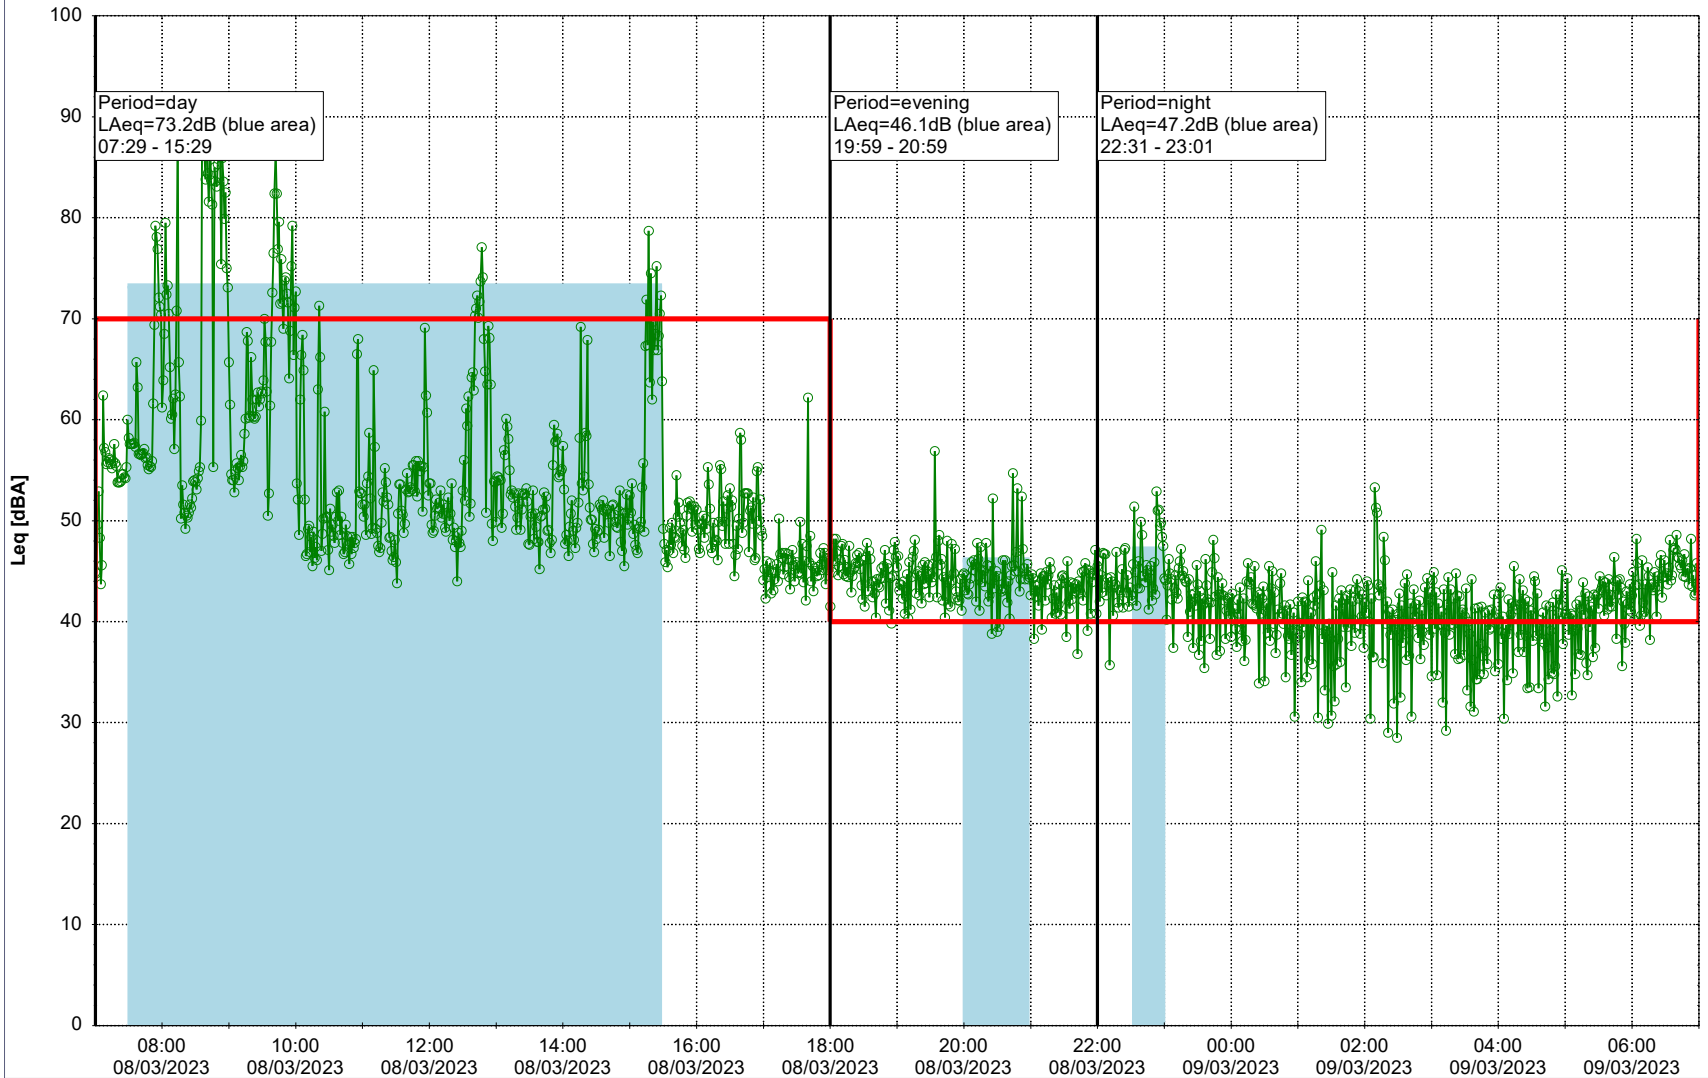

Noise Time Related Diagram

08/03/2023
09/03/2023

○○○○ MOP_NS01