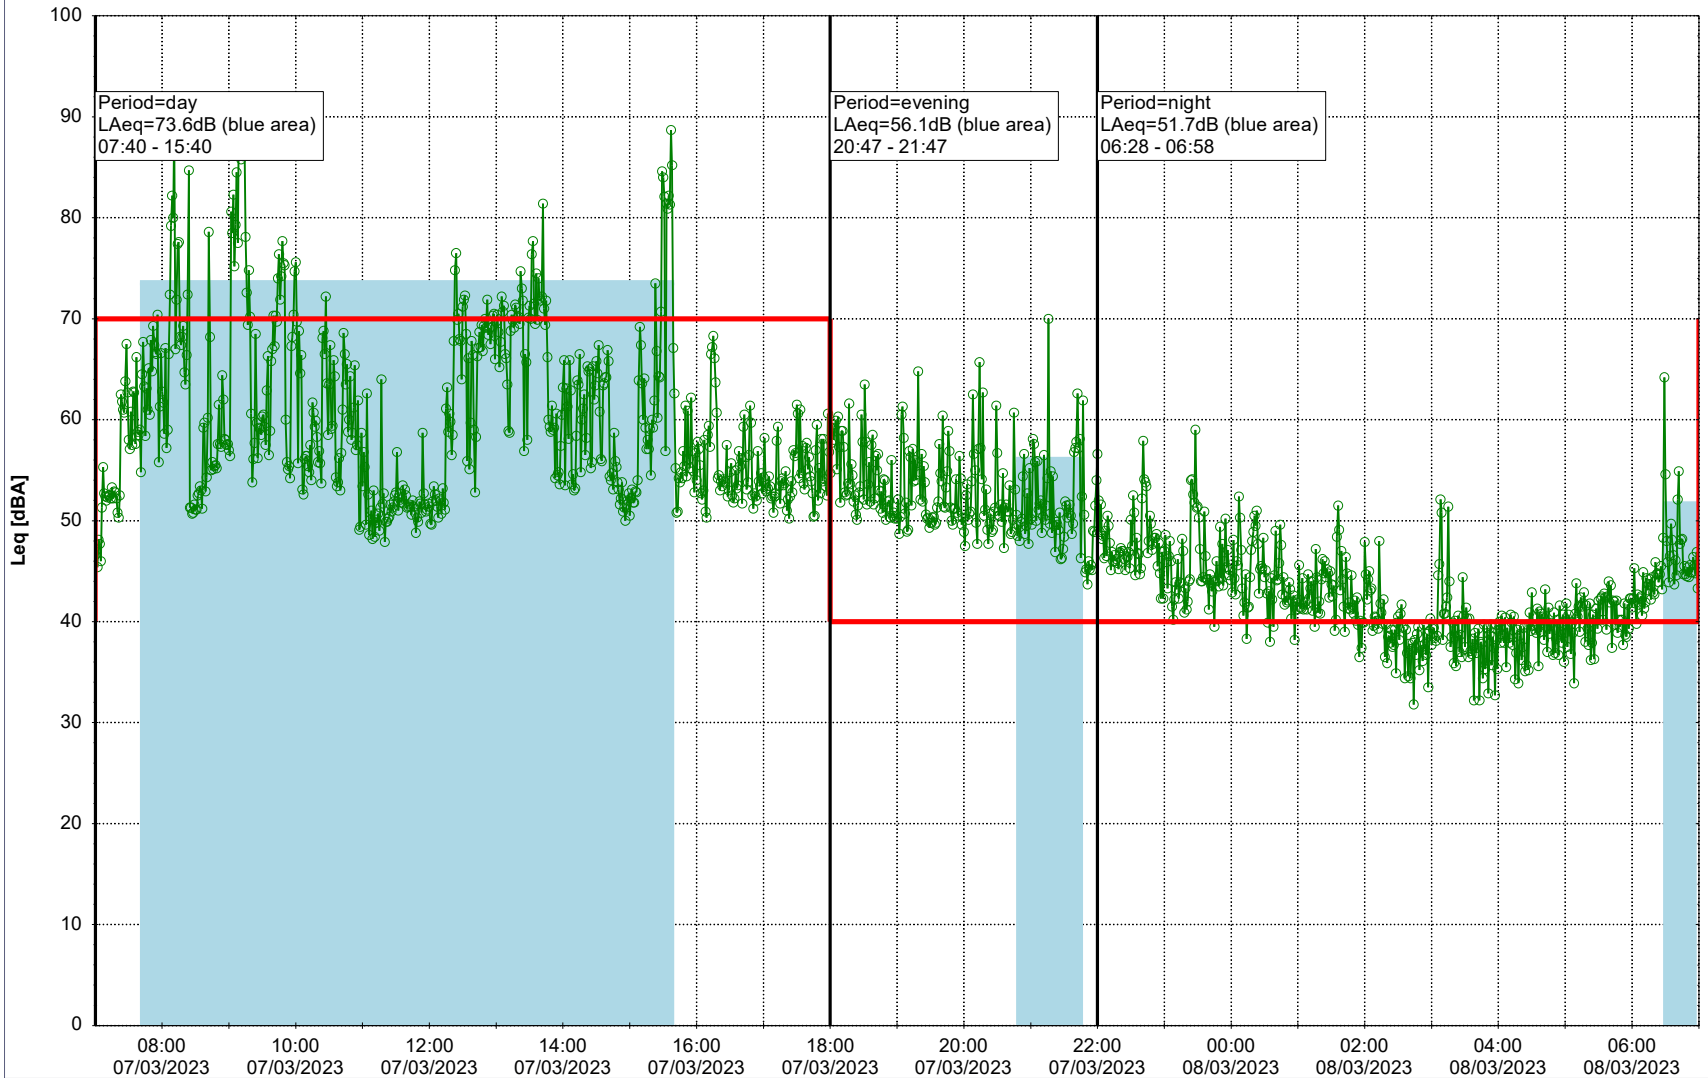

Noise Time Related Diagram

07/03/2023

08/03/2023

○○○○ MOP_NS01