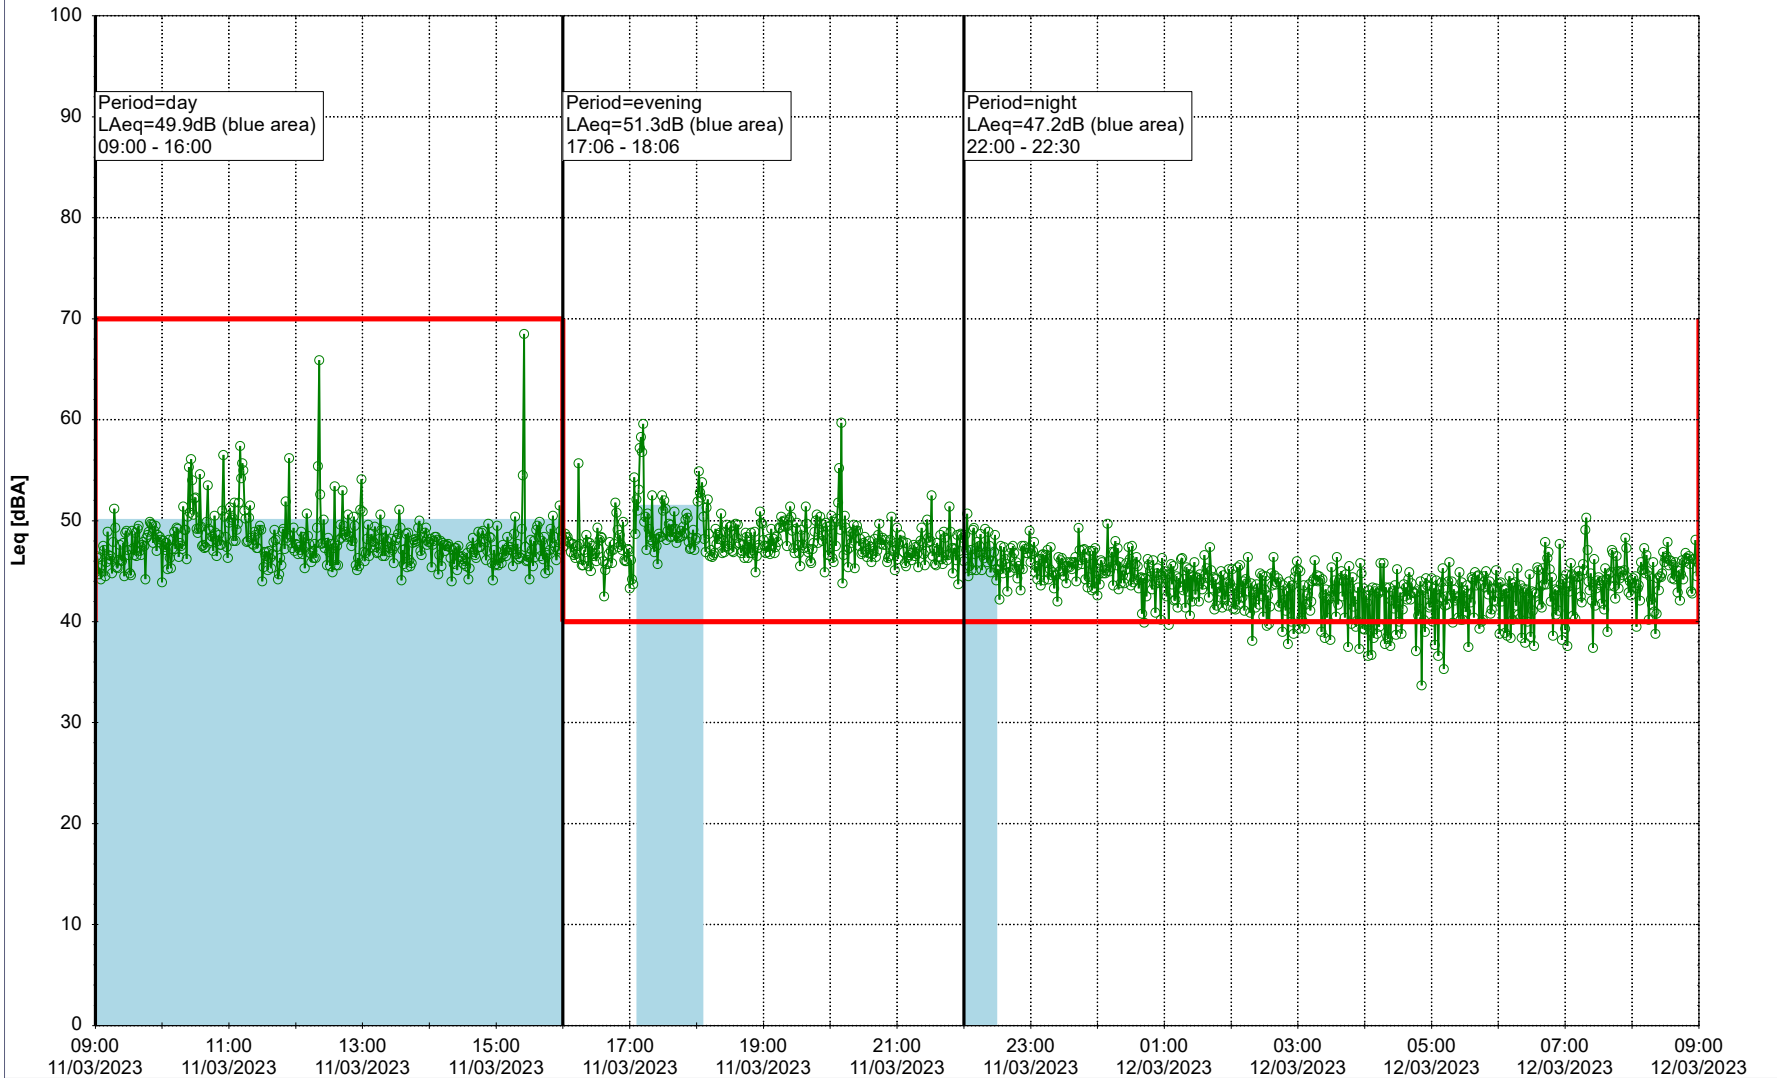

Noise Time Related Diagram

11/03/2023
12/03/2023

○○○○ MOP_NS01