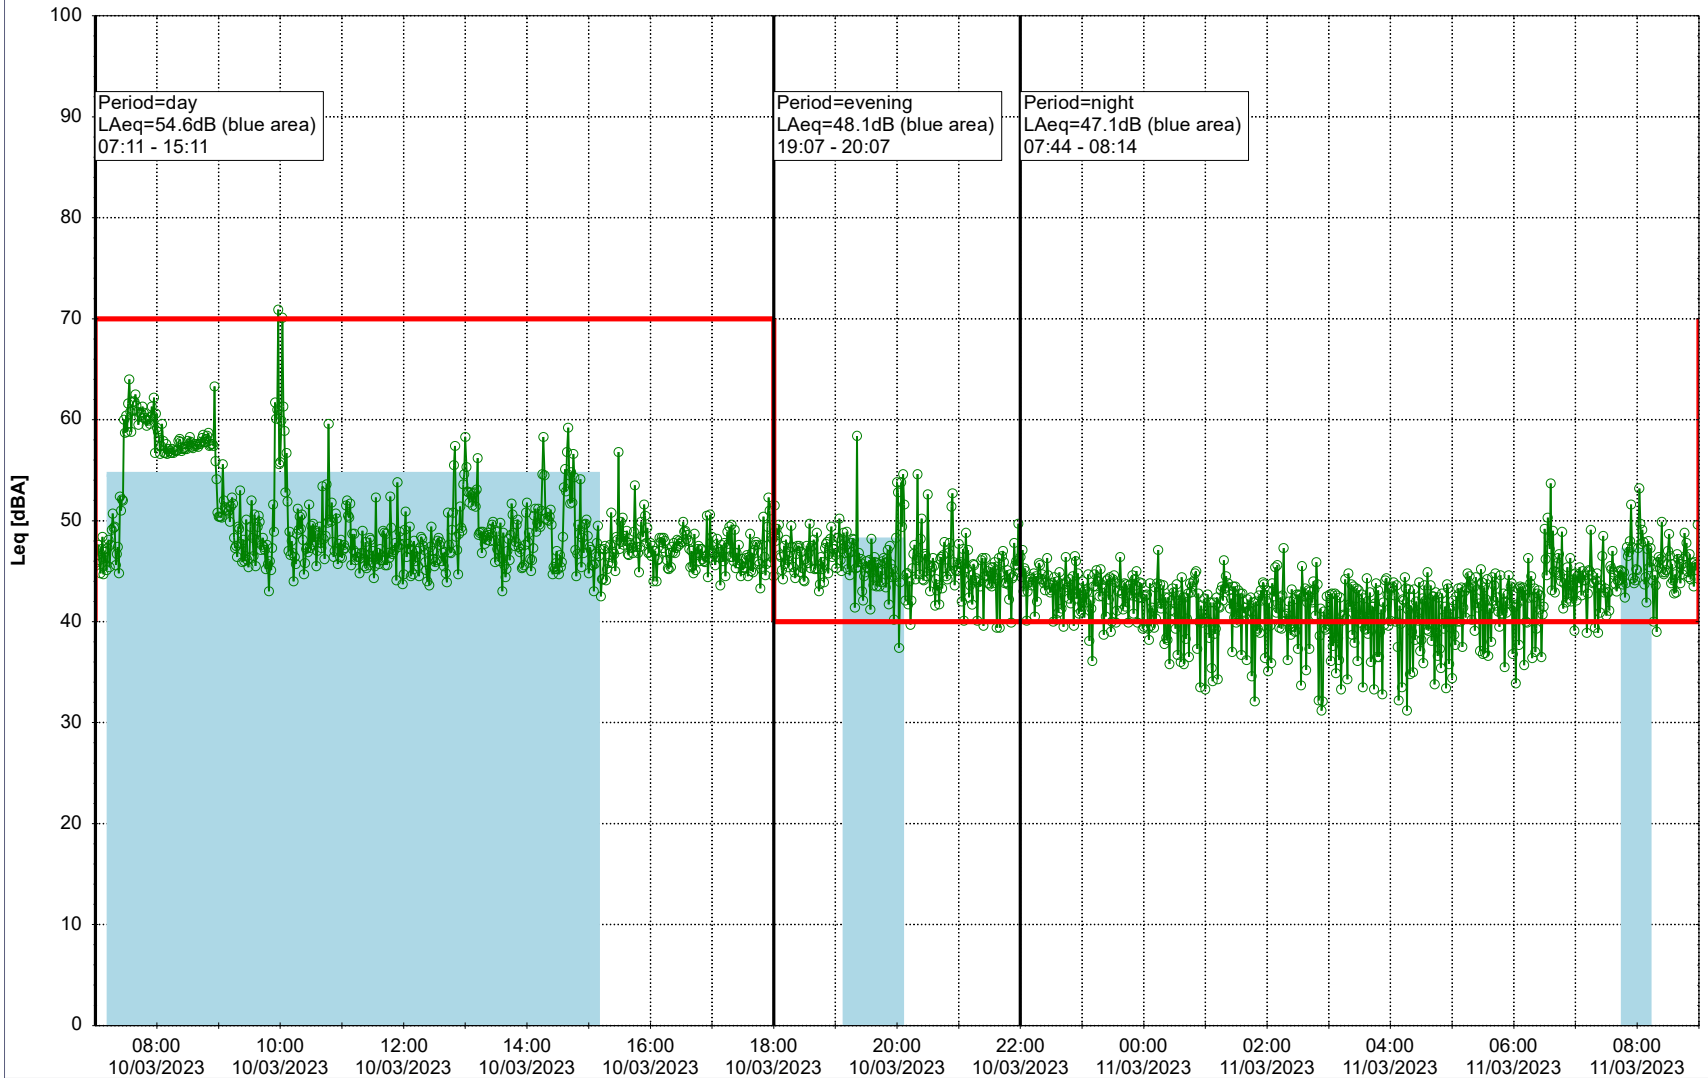

Noise Time Related Diagram

10/03/2023
11/03/2023

○○○○ MOP_NS01