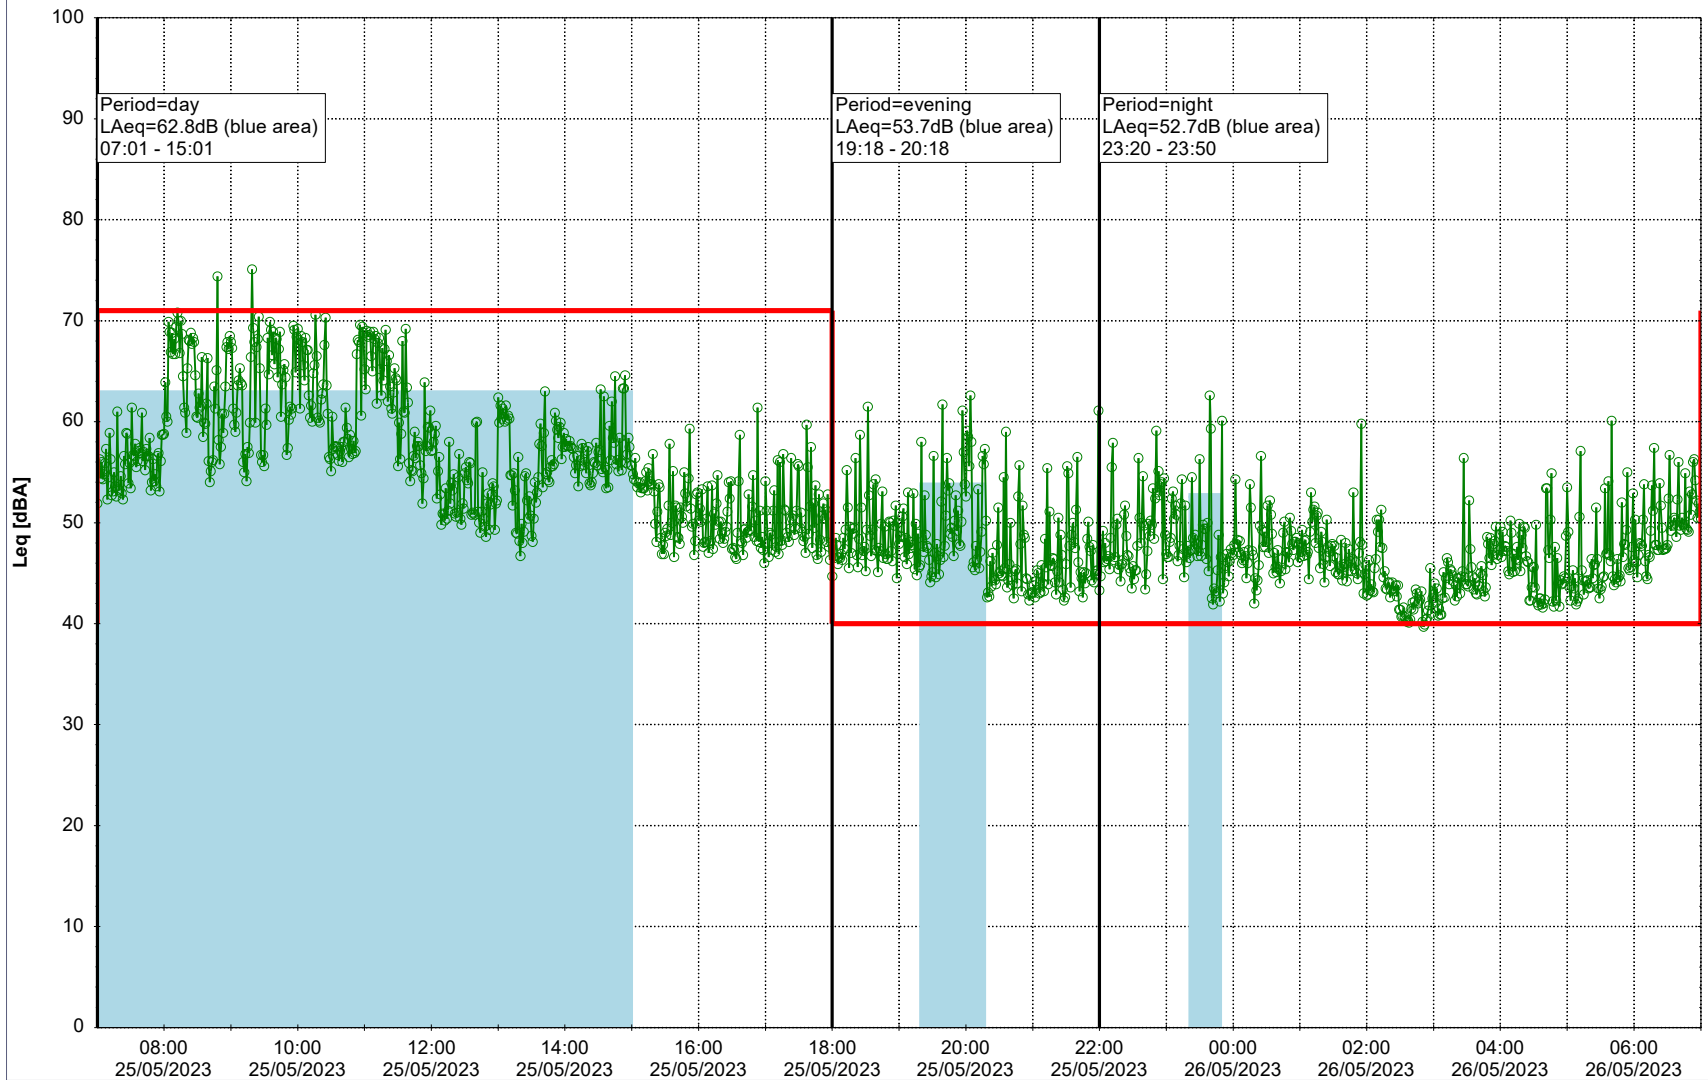

Noise Time Related Diagram

25/05/2023
26/05/2023

○ ○ ○ ○ NEL_NS01