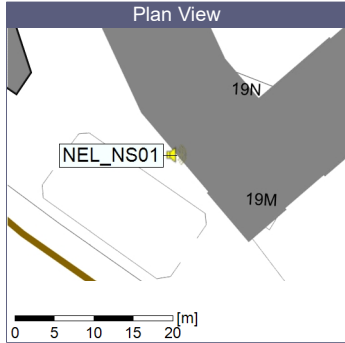

Project: Kronos Sydhavnen
Construction: Ny Ellebjerg
Location: N-V

23/05/2023
24/05/2023

Noise Time Related Diagram

○○○ NEL_NS01

Remarks

...