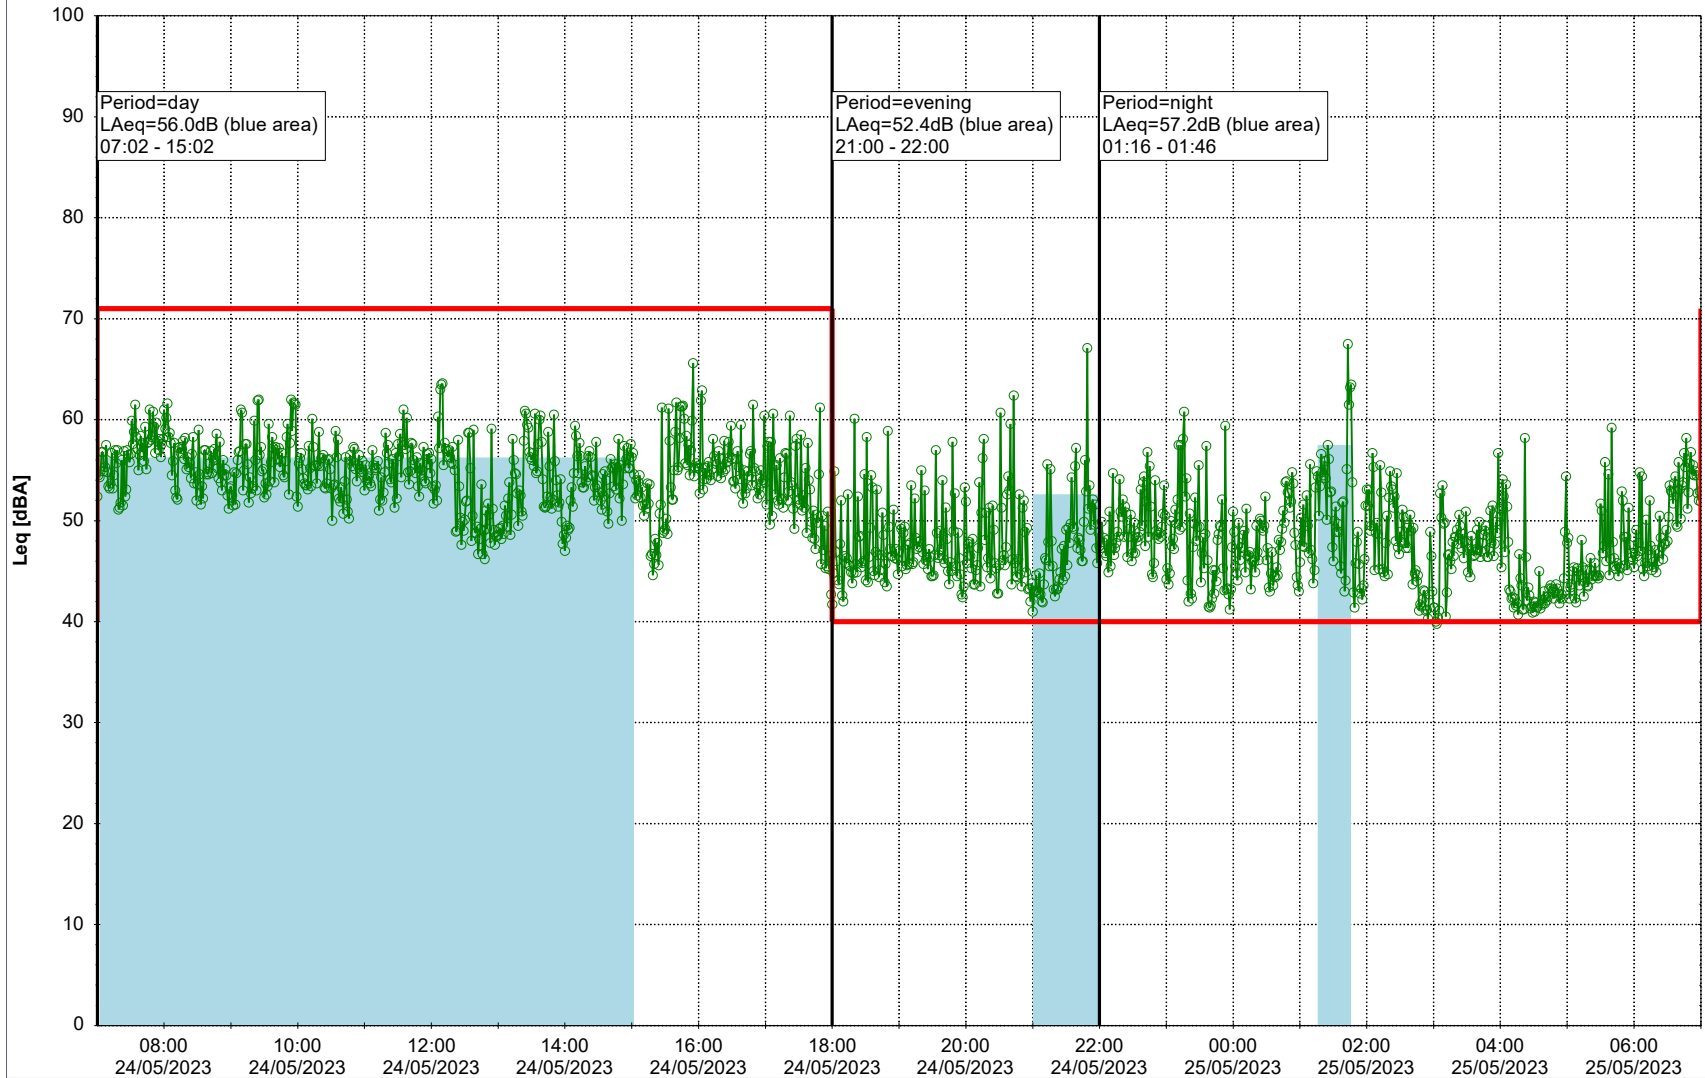

Noise Time Related Diagram

○○○ NEL_NS01