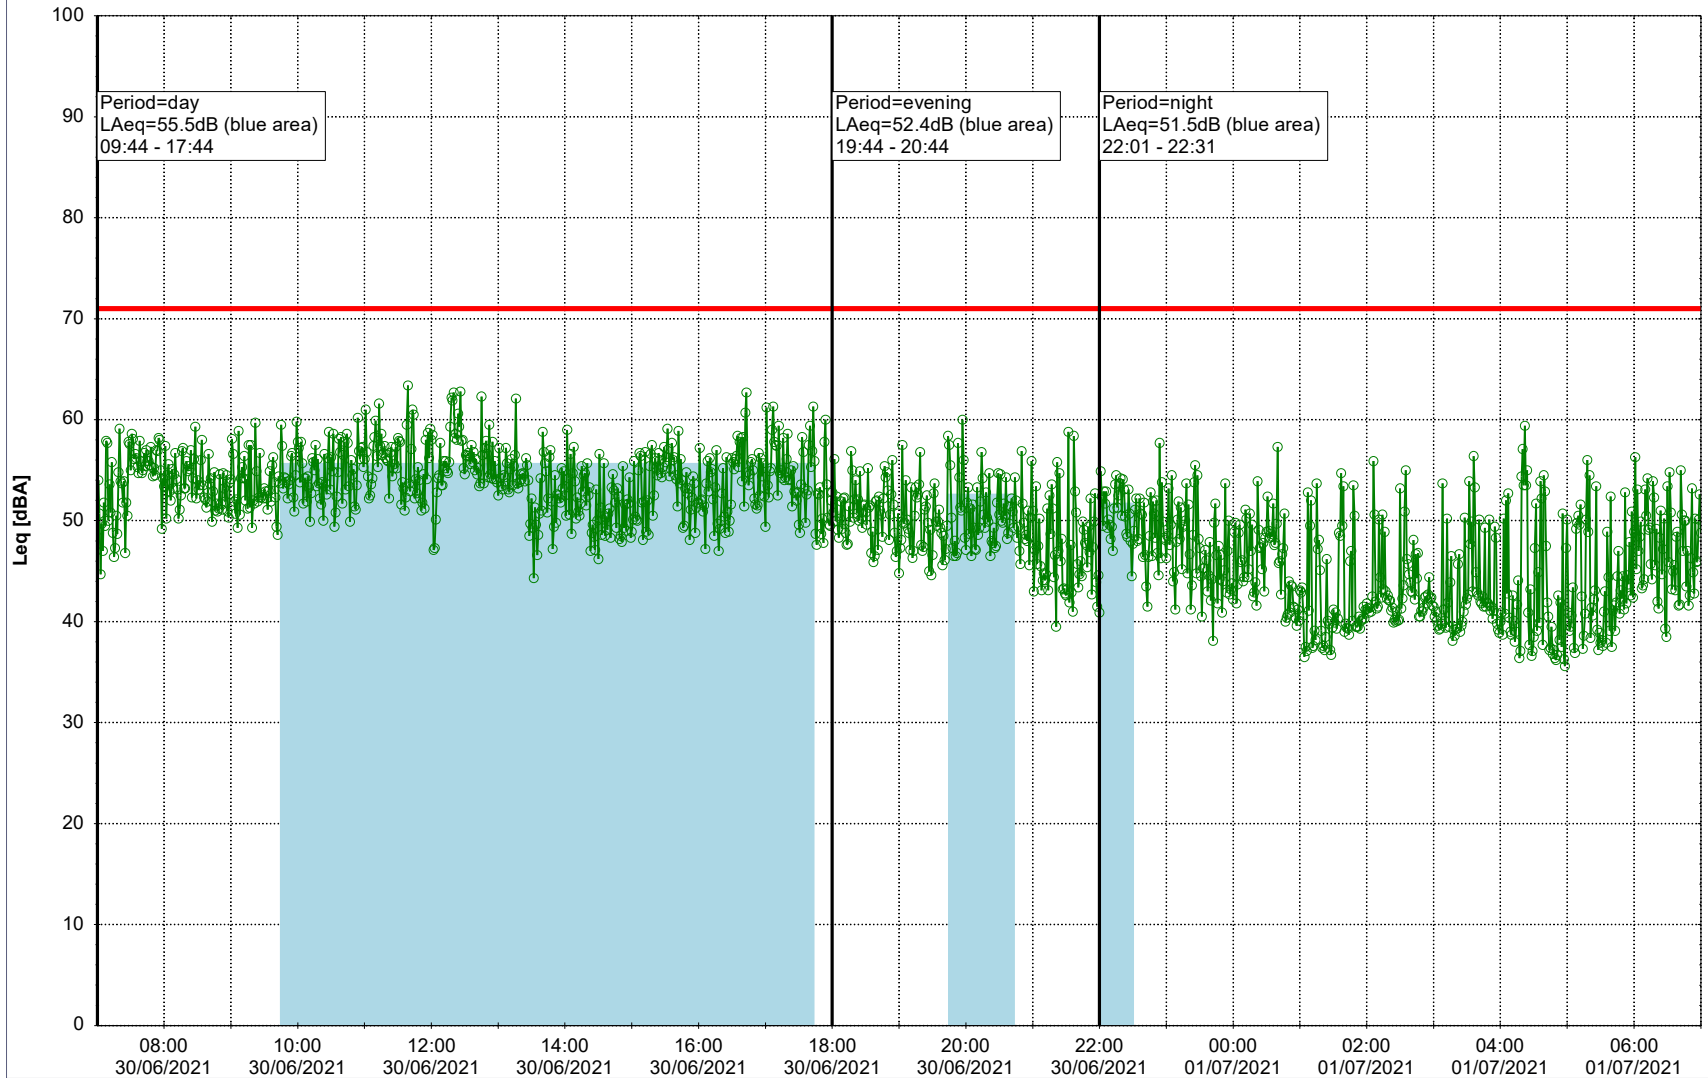

Plan View

Remarks

...

Noise Time Related Diagram

○○○ NEL_NS01

Project: Kronos Sydhavnen
Construction: Ny Ellebjerg
Location: N-V

Plan View

Remarks

...

Noise Time Related Diagram

01/07/2021
02/07/2021

○ ○ ○ ○ NEL_NS01

Project: Kronos Sydhavnen
Construction: Ny Ellebjerg
Location: N-V

Plan View

Remarks

Noise Time Related Diagram

02/07/2021
03/07/2021

○○○○ NEL_NS01

Project: Kronos Sydhavnen
Construction: Ny Ellebjerg
Location: N-V

Plan View

Remarks

...

Noise Time Related Diagram

03/07/2021
04/07/2021

○○○○ NEL_NS01

Project: Kronos Sydhavnen
Construction: Ny Ellebjerg
Location: N-V

Plan View

Remarks

...

Noise Time Related Diagram

04/07/2021
05/07/2021

○○○ NEL_NS01