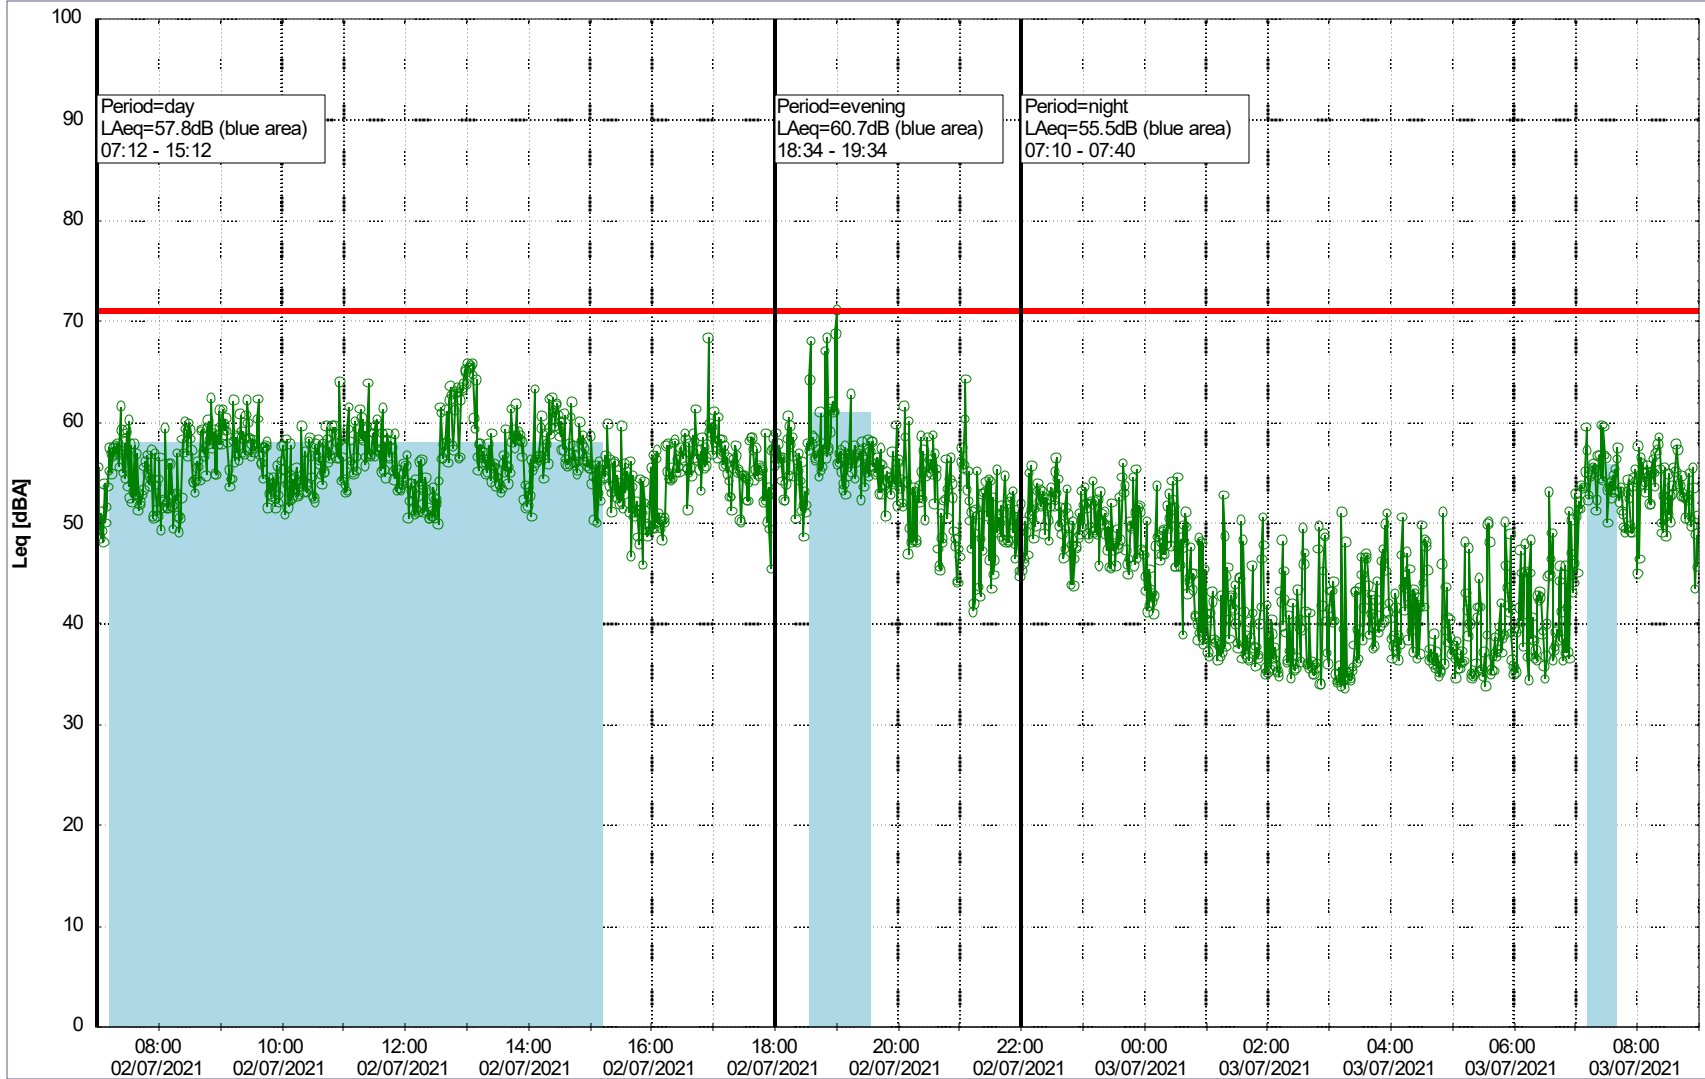

Plan View

Remarks

...

Noise Time Related Diagram

○○○ NEL_NS01

Project: Kronos Sydhavnen
Construction: Ny Ellebjerg
Location: N-V

Plan View

Remarks

...

Noise Time Related Diagram

01/07/2021
02/07/2021

○ ○ ○ ○ NEL_NS01

Project: Kronos Sydhavnen
Construction: Ny Ellebjerg
Location: N-V

Plan View

Remarks

Noise Time Related Diagram

02/07/2021
03/07/2021

○○○○ NEL_NS01

Project: Kronos Sydhavnen
Construction: Ny Ellebjerg
Location: N-V

Plan View

Remarks

...

Noise Time Related Diagram

03/07/2021
04/07/2021

○○○○ NEL_NS01

Project: Kronos Sydhavnen
Construction: Ny Ellebjerg
Location: N-V

Plan View

Remarks

...

Noise Time Related Diagram

04/07/2021
05/07/2021

○○○ NEL_NS01