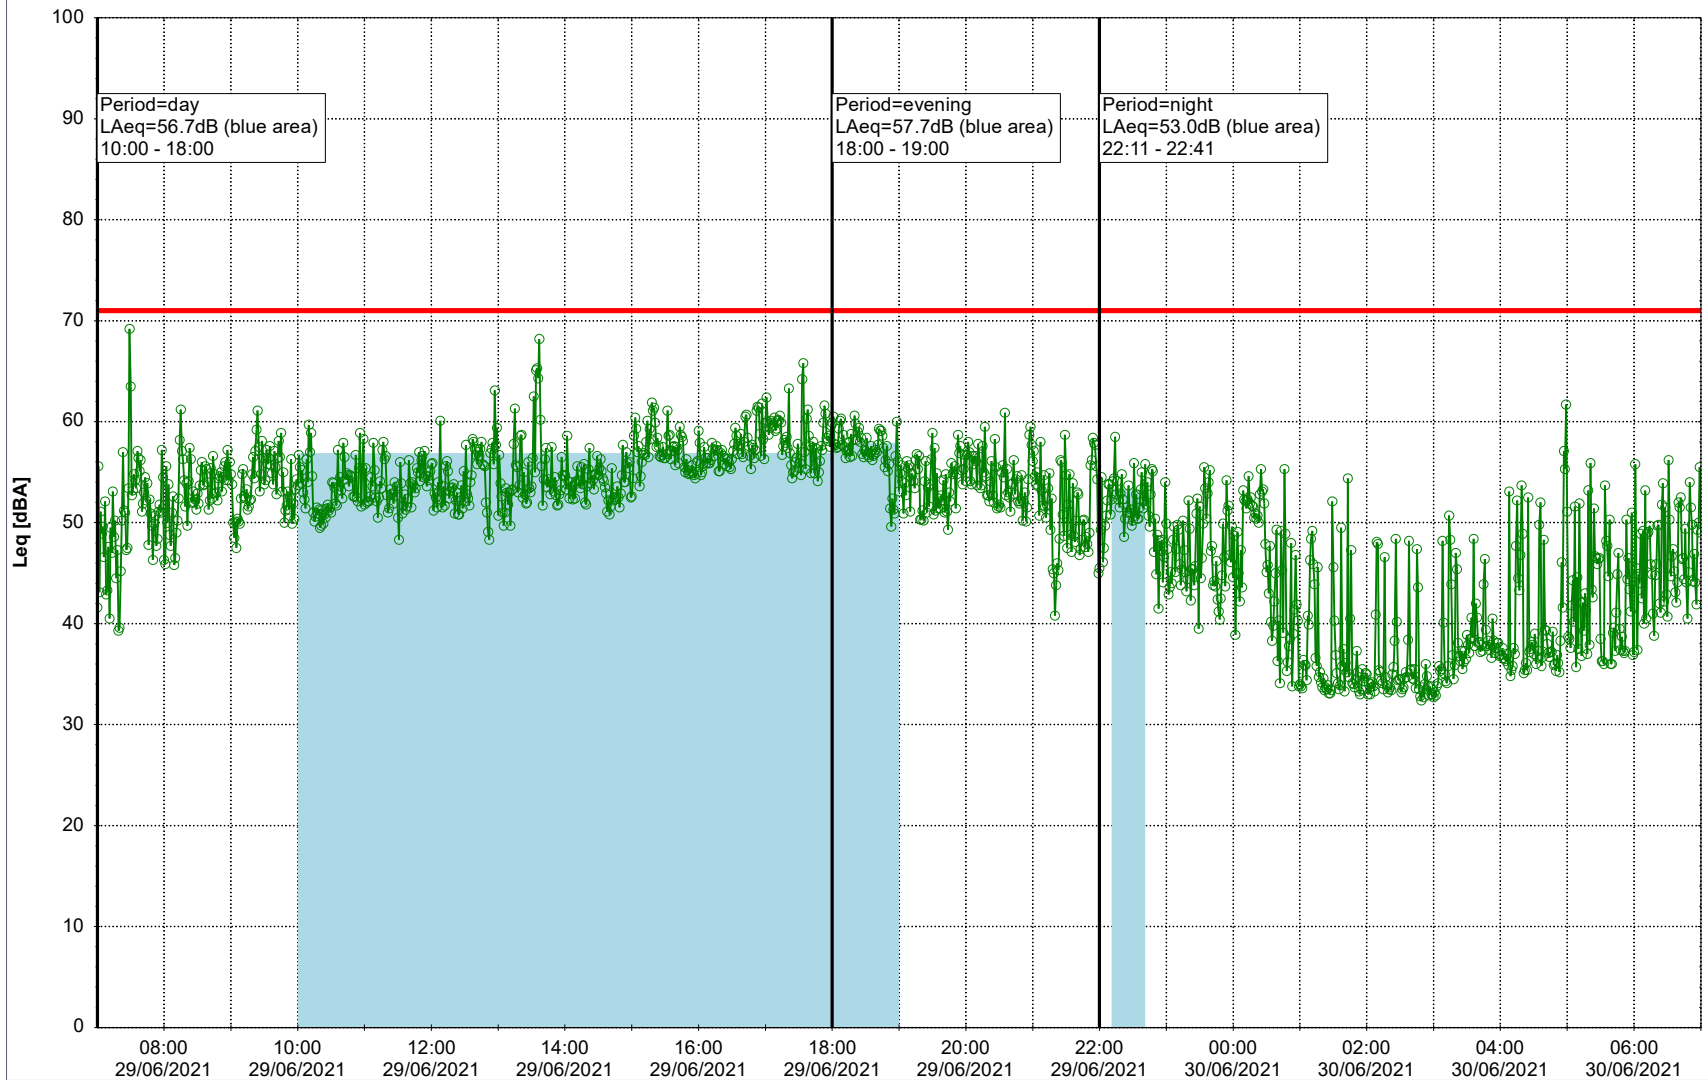

29/06/2021
30/06/2021

Plan View

Remarks

...

Noise Time Related Diagram

○ ○ ○ ○ NEL_NS01

Project: Kronos Sydhavnen
Construction: Ny Ellebjerg
Location: N-V

30/06/2021
01/07/2021

Plan View

Remarks

...

Noise Time Related Diagram

○○○ NEL_NS01

Project: Kronos Sydhavnen
Construction: Ny Ellebjerg
Location: N-V

Plan View

Remarks

...

Noise Time Related Diagram

01/07/2021
02/07/2021

○ ○ ○ ○ NEL_NS01

Project: Kronos Sydhavnen
Construction: Ny Ellebjerg
Location: N-V

Plan View

Remarks

Noise Time Related Diagram

○○○○ NEL_NS01

Project: Kronos Sydhavnen
Construction: Ny Ellebjerg
Location: N-V

Plan View

Remarks

...

Noise Time Related Diagram

04/07/2021
05/07/2021

○○○ NEL_NS01