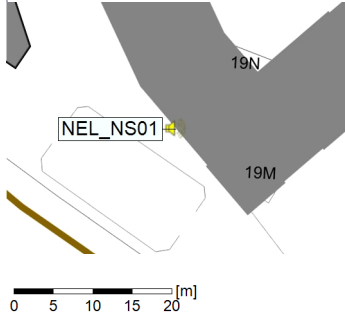

○○○○ NEL_NS01

Project: Kronos Sydhavnen
Construction: Ny Ellebjerg
Location: N-V

Plan View

Remarks

...

Noise Time Related Diagram

04/07/2021
05/07/2021

○○○ NEL_NS01