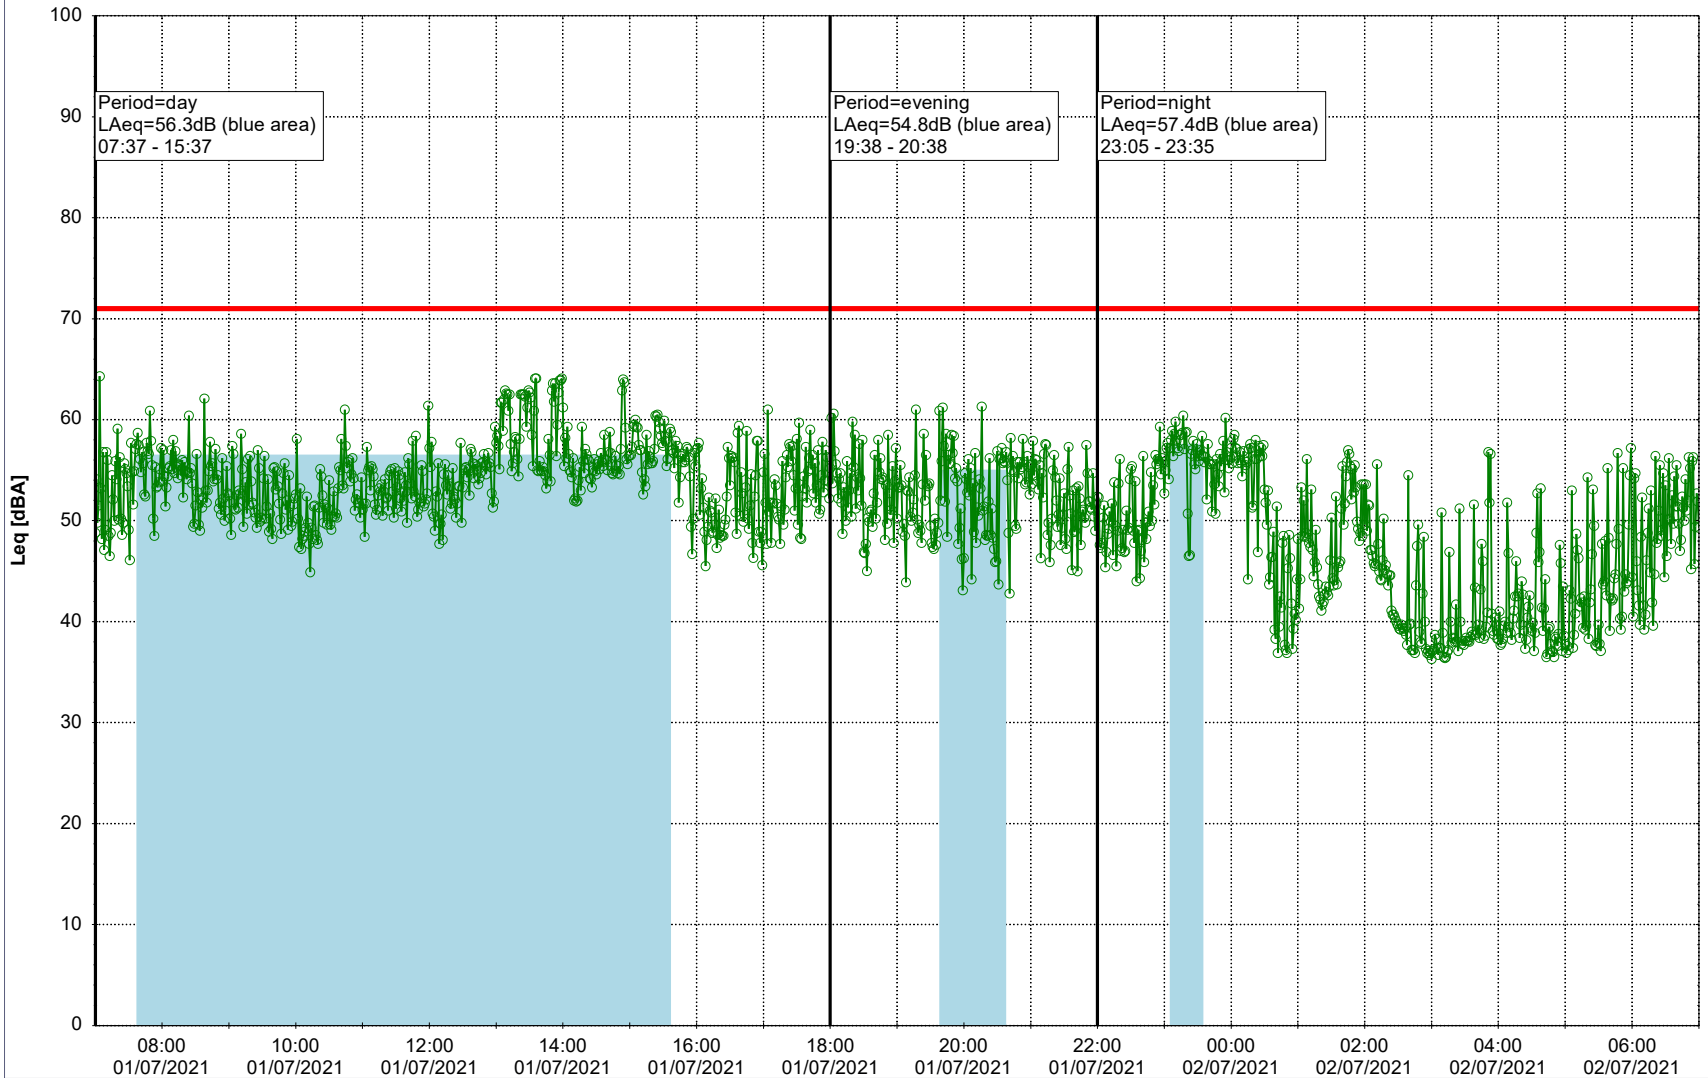

Plan View

Remarks

...

Noise Time Related Diagram

○○○ NEL_NS01

Project: Kronos Sydhavnen
Construction: Ny Ellebjerg
Location: N-V

Plan View

Remarks

...

Noise Time Related Diagram

01/07/2021
02/07/2021

○ ○ ○ ○ NEL_NS01

Project: Kronos Sydhavnen
Construction: Ny Ellebjerg
Location: N-V

Plan View

Remarks

Noise Time Related Diagram

02/07/2021
03/07/2021

○○○○ NEL_NS01

Project: Kronos Sydhavnen
Construction: Ny Ellebjerg
Location: N-V

Plan View

Remarks

...

Noise Time Related Diagram

03/07/2021
04/07/2021

○○○○ NEL_NS01

Project: Kronos Sydhavnen
Construction: Ny Ellebjerg
Location: N-V

Plan View

Remarks

...

Noise Time Related Diagram

04/07/2021
05/07/2021

○○○ NEL_NS01