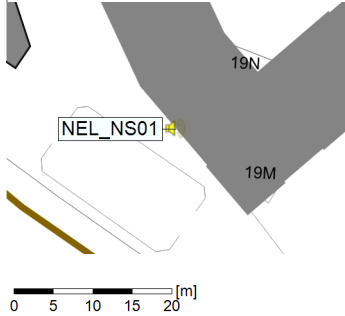

02/07/2021
03/07/2021

○○○○ NEL_NS01

Project: Kronos Sydhavnen
Construction: Ny Ellebjerg
Location: N-V

Plan View

Remarks

...

Noise Time Related Diagram

03/07/2021
04/07/2021