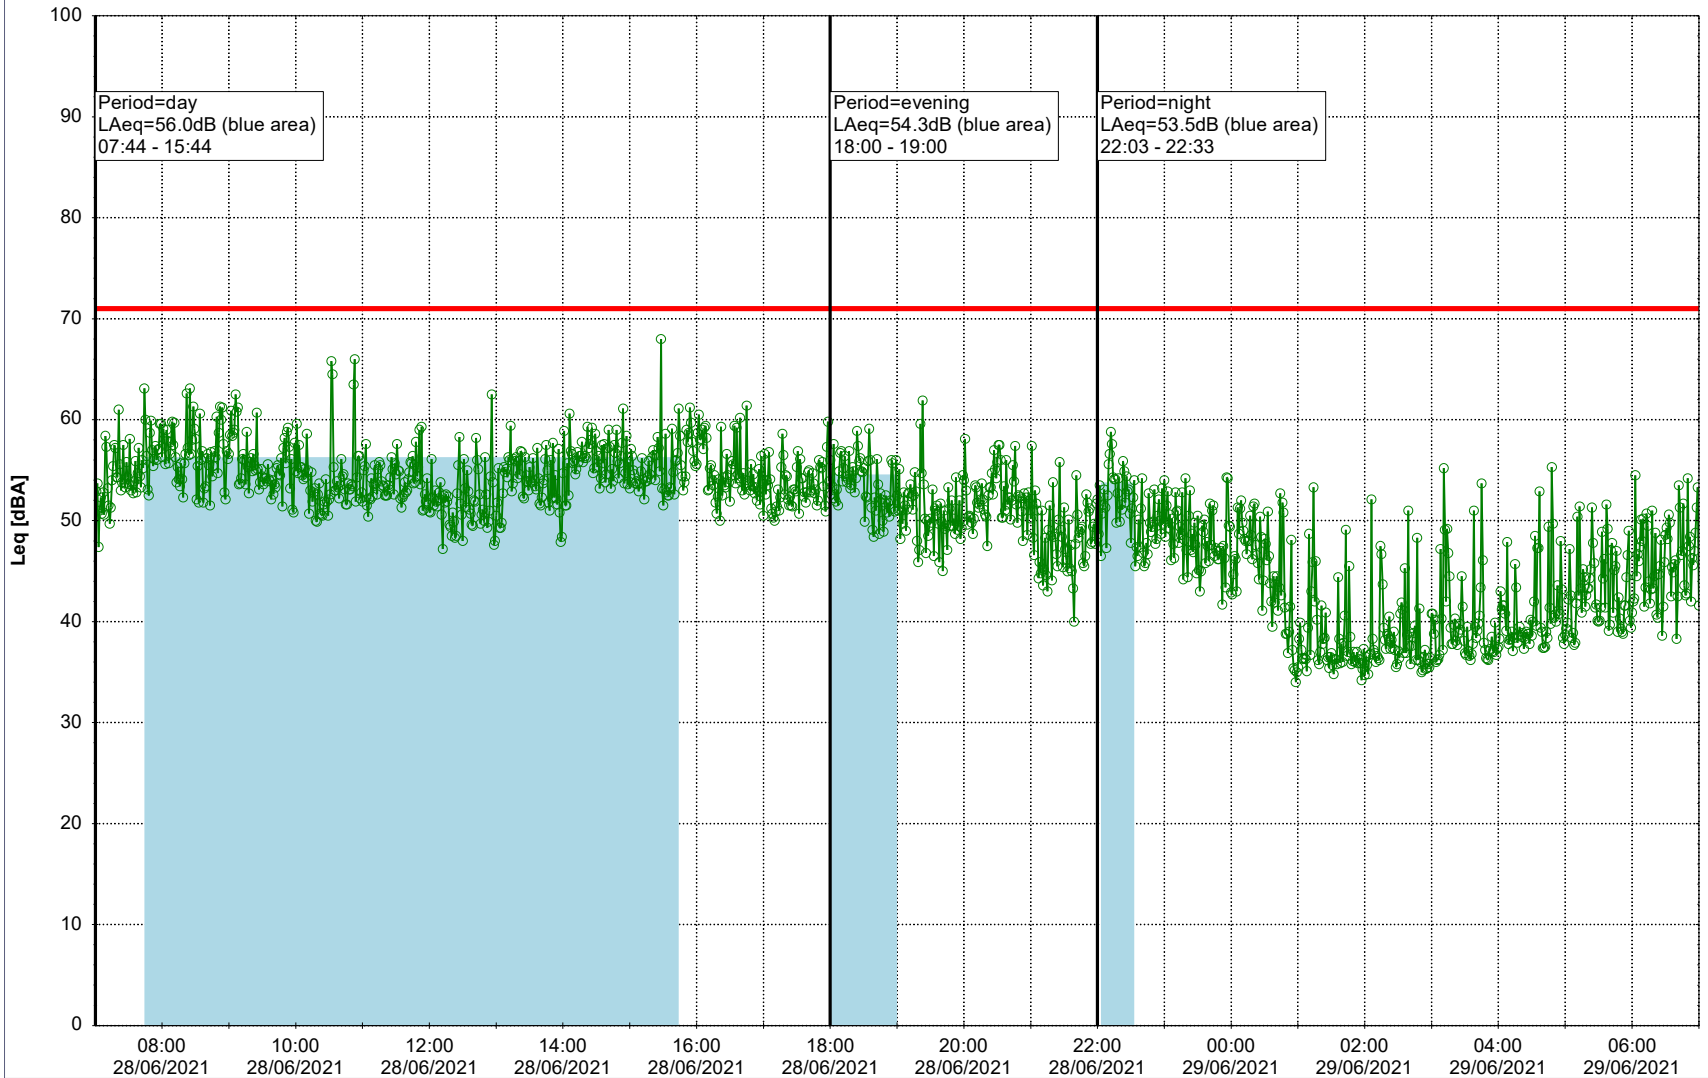

Project: Kronos Sydhavnen
Construction: Ny Ellebjerg
Location: N-V

28/06/2021
29/06/2021

Plan View

Remarks

...

Noise Time Related Diagram

○○○ NEL_NS01

Project: Kronos Sydhavnen
Construction: Ny Ellebjerg
Location: N-V

29/06/2021
30/06/2021

Plan View

Remarks

...

Noise Time Related Diagram

○ ○ ○ ○ NEL_NS01

Project: Kronos Sydhavnen
Construction: Ny Ellebjerg
Location: N-V

30/06/2021
01/07/2021

Plan View

Remarks

...

Noise Time Related Diagram

○○○ NEL_NS01

Project: Kronos Sydhavnen
Construction: Ny Ellebjerg
Location: N-V

Plan View

Remarks

○○○○ NEL_NS01

Project: Kronos Sydhavnen
Construction: Ny Ellebjerg
Location: N-V

Plan View

Remarks

...

Noise Time Related Diagram

04/07/2021
05/07/2021

○○○ NEL_NS01