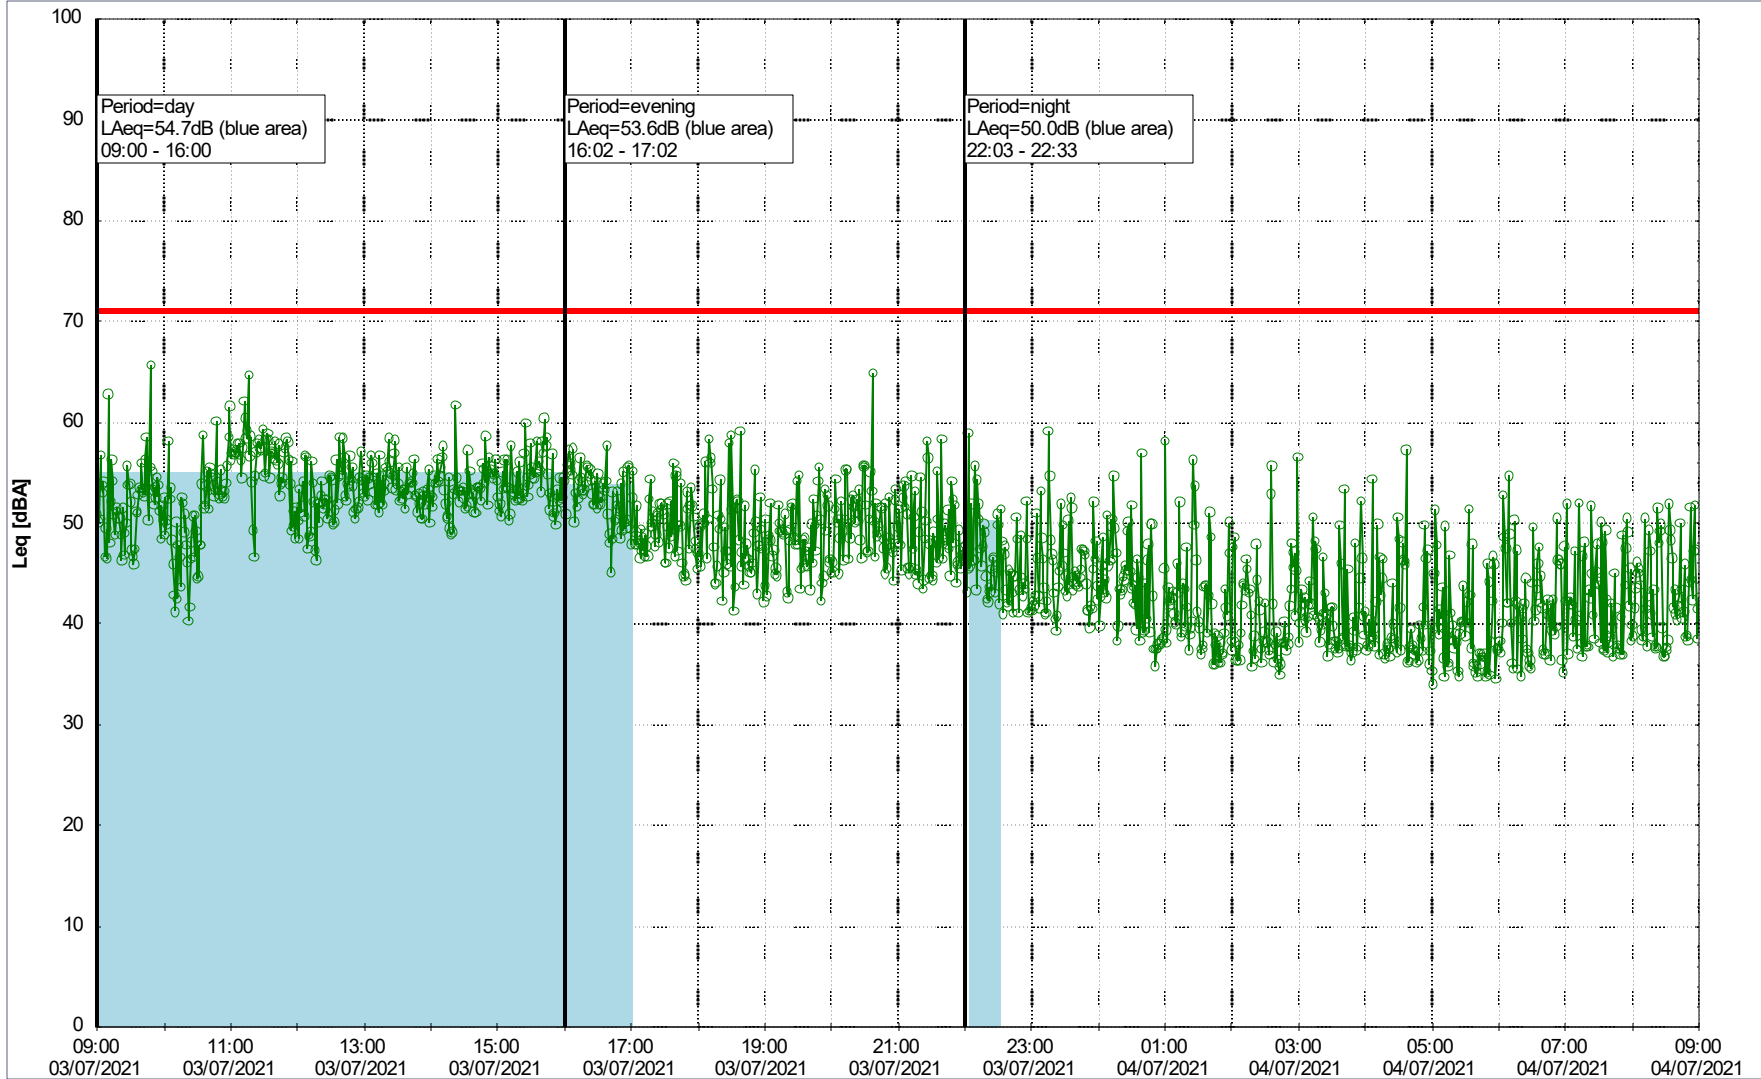

...

Noise Time Related Diagram

01/07/2021
02/07/2021

○ ○ ○ ○ NEL_NS01

Project: Kronos Sydhavnen
Construction: Ny Ellebjerg
Location: N-V

Plan View

Remarks

Noise Time Related Diagram

02/07/2021
03/07/2021

○○○○ NEL_NS01

Project: Kronos Sydhavnen
Construction: Ny Ellebjerg
Location: N-V

Plan View

Remarks

...

Noise Time Related Diagram

03/07/2021
04/07/2021

○○○○ NEL_NS01

Project: Kronos Sydhavnen
Construction: Ny Ellebjerg
Location: N-V

Plan View

Remarks

...

Noise Time Related Diagram

04/07/2021
05/07/2021

○○○ NEL_NS01