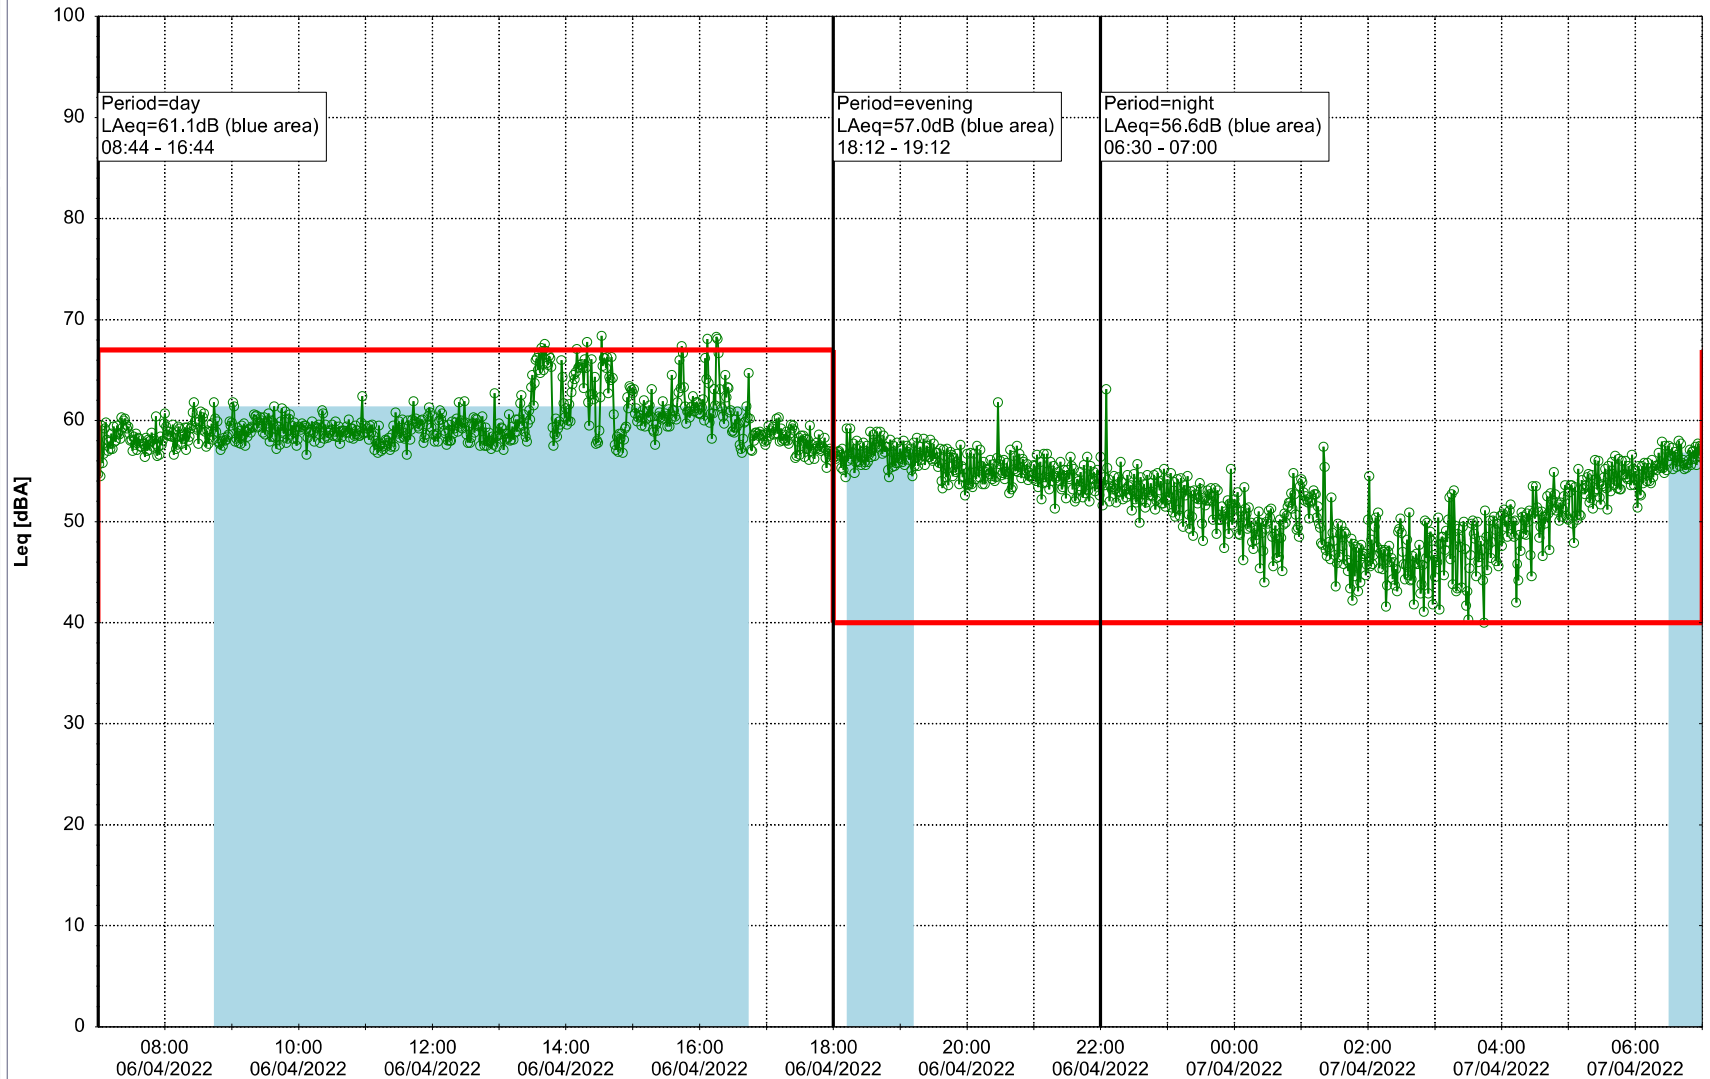

Plan View

Remarks

...

Noise Time Related Diagram

05/04/2022
06/04/2022

○○○ SLU_NS01

Project: Kronos Sydhavnen
Construction: Sluseholmen
Location: N-V

Plan View

Remarks

...

Noise Time Related Diagram

06/04/2022
07/04/2022

○○○ SLU_NS01

Project: Kronos Sydhavnen
Construction: Sluseholmen
Location: N-V

Plan View

Remarks

...

Noise Time Related Diagram

07/04/2022
08/04/2022

○○○ SLU_NS01

Project: Kronos Sydhavnen
Construction: Sluseholmen
Location: N-V

Plan View

Noise Time Related Diagram

08/04/2022
09/04/2022

09/04/2022
10/04/2022

○○○○ SLU_NS01

Project: Kronos Sydhavnen
Construction: Sluseholmen
Location: N-V

Plan View

Noise Time Related Diagram

10/04/2022
11/04/2022

○○○○ SLU_NS01