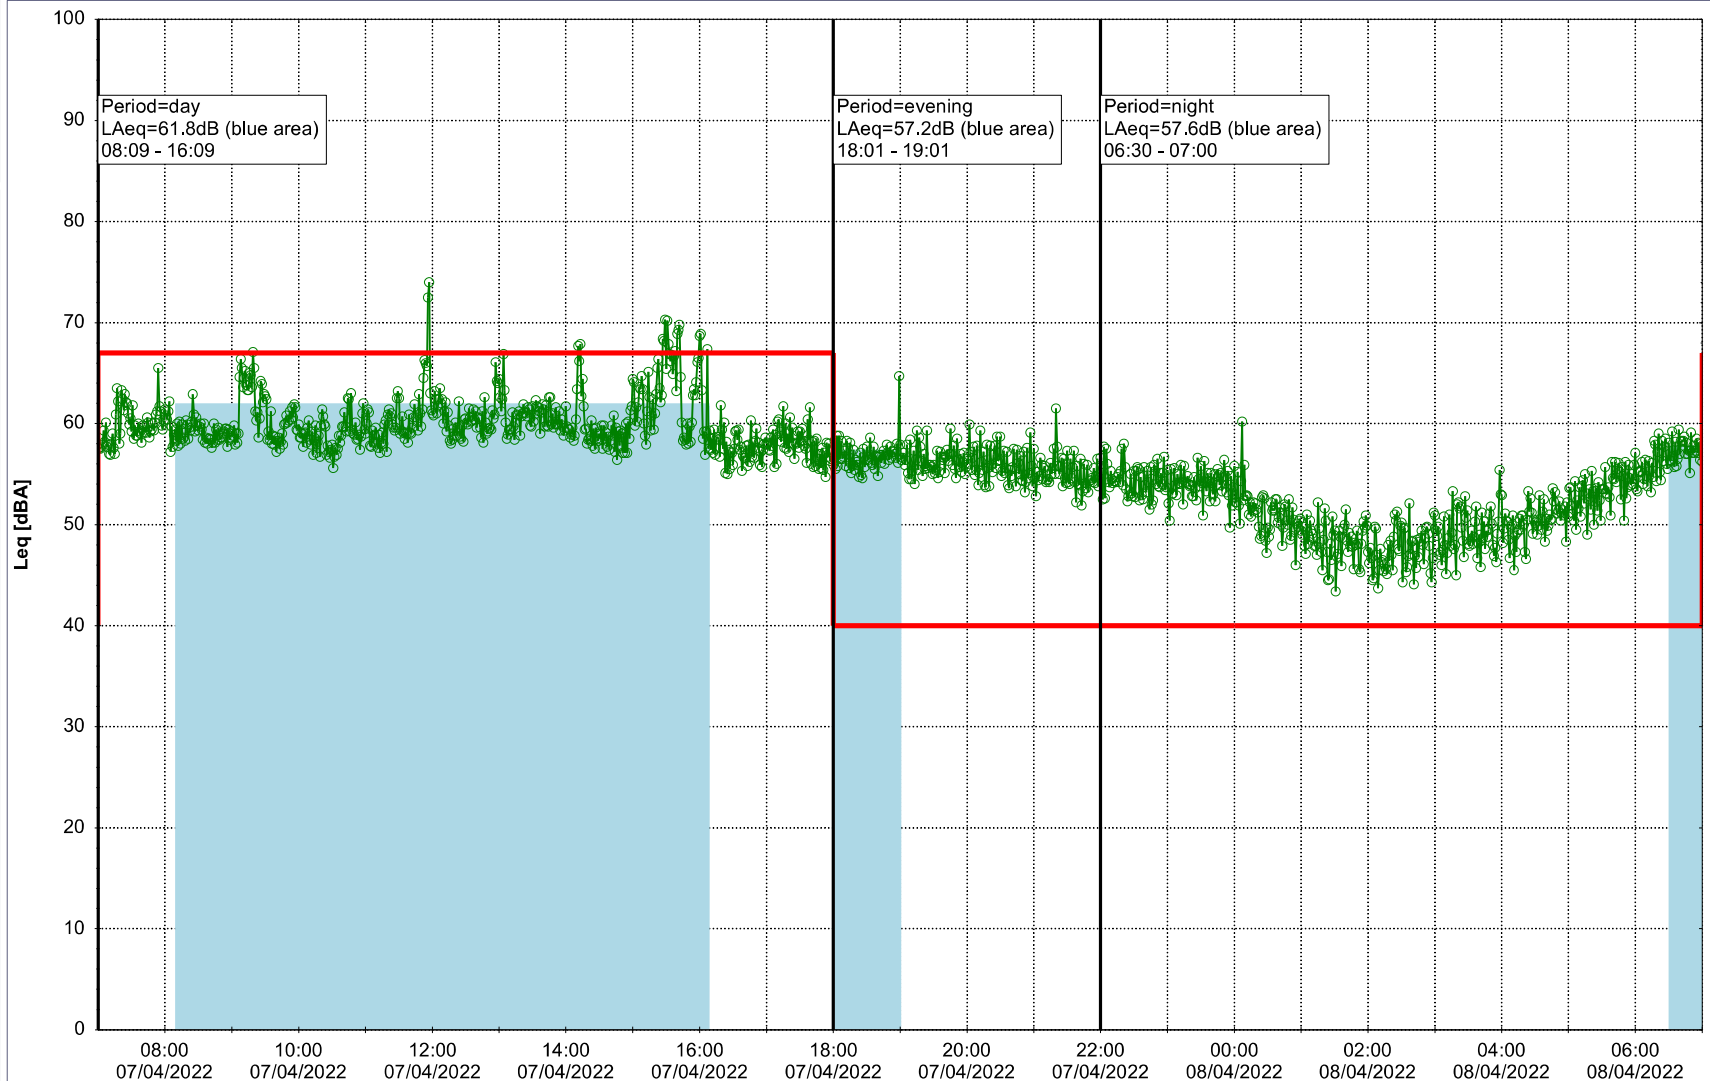

Remarks

...

Noise Time Related Diagram

06/04/2022
07/04/2022

○○○ SLU_NS01

Project: Kronos Sydhavnen
Construction: Sluseholmen
Location: N-V

Plan View

Remarks

...

Noise Time Related Diagram

07/04/2022
08/04/2022

○○○ SLU_NS01

Project: Kronos Sydhavnen
Construction: Sluseholmen
Location: N-V

Plan View

Noise Time Related Diagram

08/04/2022
09/04/2022

○○○○ SLU_NS01

Remarks

...

Project: Kronos Sydhavnen
Construction: Sluseholmen
Location: N-V

Plan View

Remarks

...

Noise Time Related Diagram

09/04/2022
10/04/2022

○○○○ SLU_NS01

Project: Kronos Sydhavnen
Construction: Sluseholmen
Location: N-V

Plan View

Noise Time Related Diagram

10/04/2022
11/04/2022

○○○○ SLU_NS01