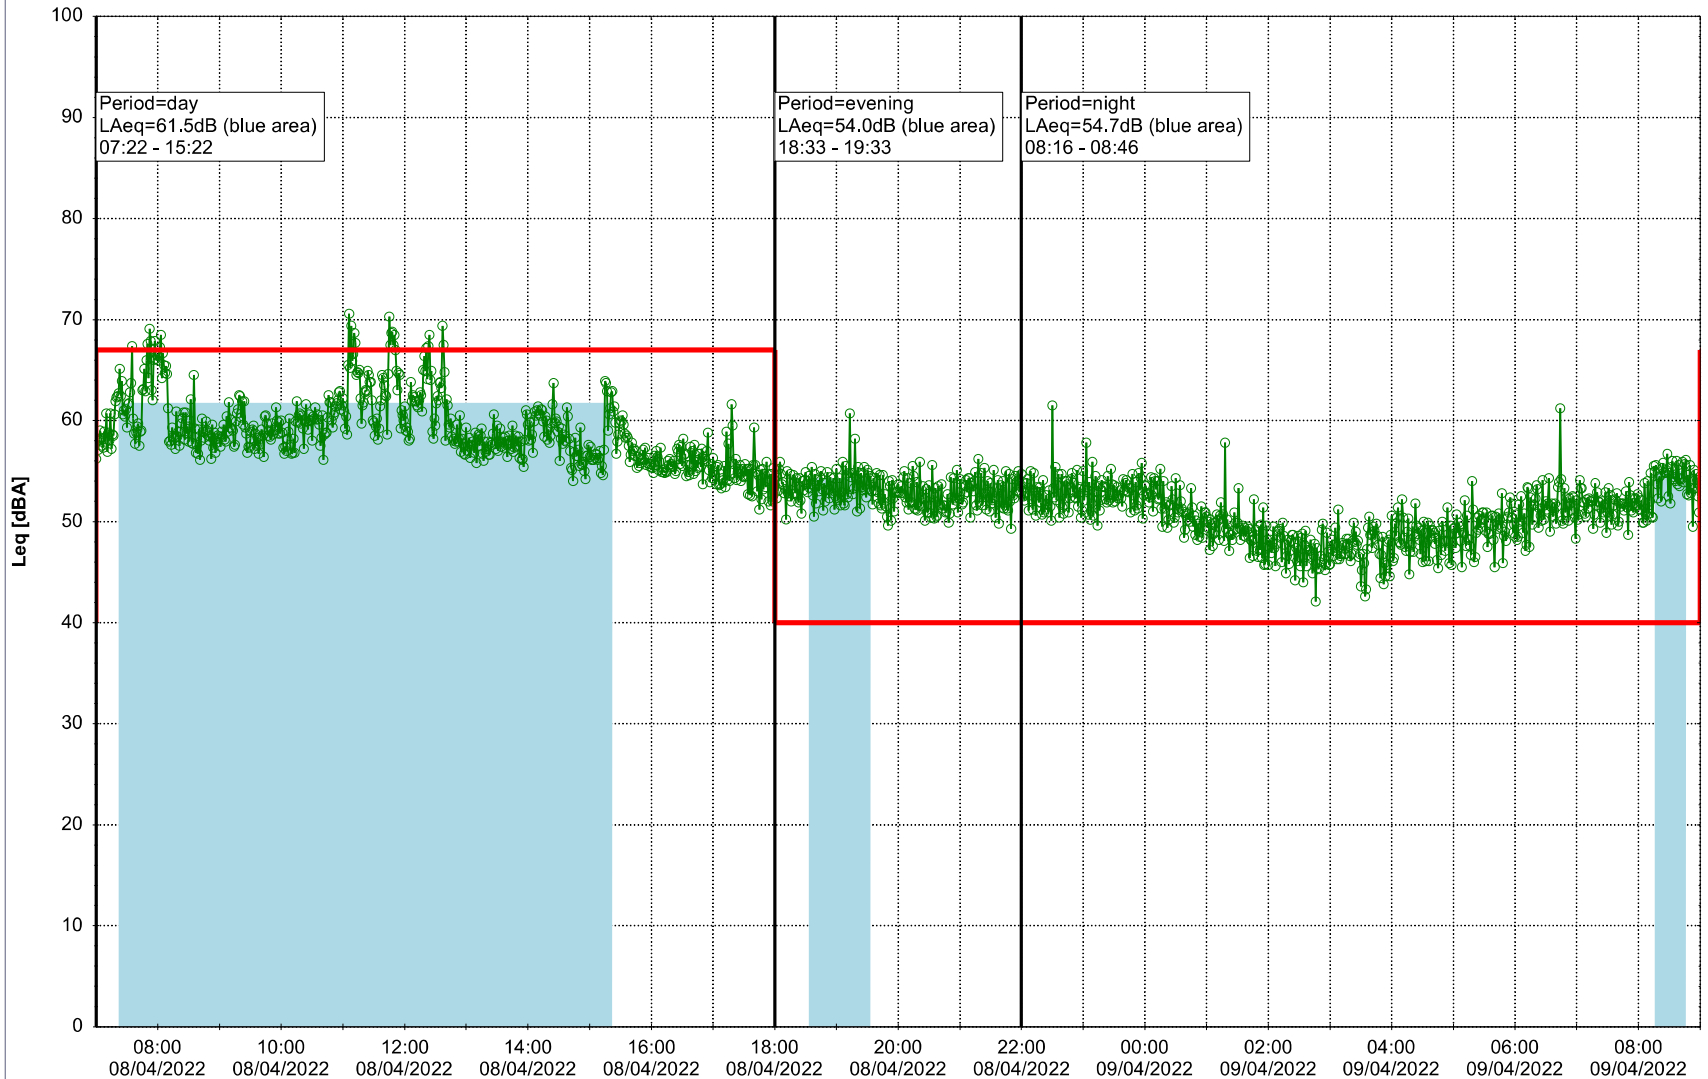

...

Noise Time Related Diagram

07/04/2022
08/04/2022

○○○ SLU_NS01

Project: Kronos Sydhavnen
Construction: Sluseholmen
Location: N-V

Plan View

Noise Time Related Diagram

08/04/2022
09/04/2022

○○○○ SLU_NS01

Remarks

...

Project: Kronos Sydhavnen
Construction: Sluseholmen
Location: N-V

Plan View

Remarks

...

Noise Time Related Diagram

09/04/2022
10/04/2022

○○○○ SLU_NS01

Project: Kronos Sydhavnen
Construction: Sluseholmen
Location: N-V

Plan View

Noise Time Related Diagram

10/04/2022
11/04/2022

○○○○ SLU_NS01