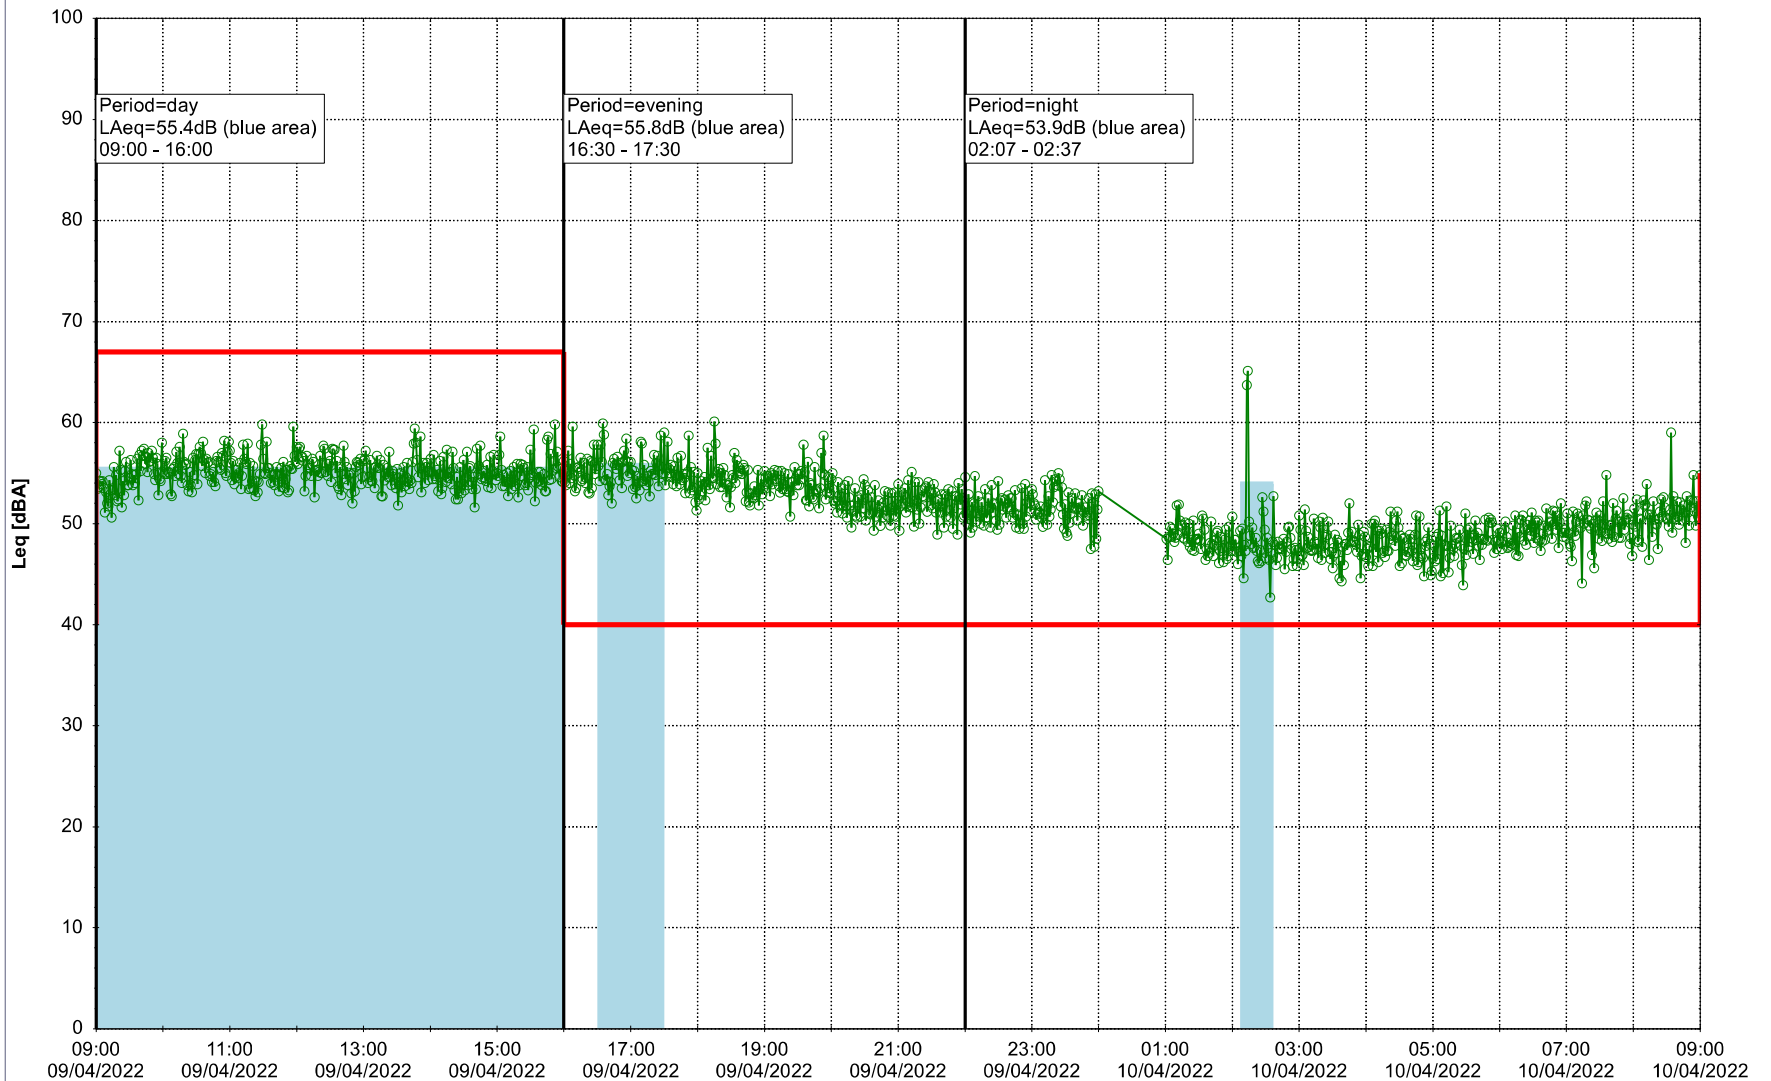

...

Noise Time Related Diagram

07/04/2022
08/04/2022

○○○ SLU_NS01

Project: Kronos Sydhavnen
Construction: Sluseholmen
Location: N-V

Plan View

Noise Time Related Diagram

08/04/2022
09/04/2022

○○○○ SLU_NS01

Remarks

...

Project: Kronos Sydhavnen
Construction: Sluseholmen
Location: N-V

Plan View

Remarks

...

Noise Time Related Diagram

09/04/2022
10/04/2022

○○○○ SLU_NS01

Project: Kronos Sydhavnen
Construction: Sluseholmen
Location: N-V

Plan View

Noise Time Related Diagram

10/04/2022
11/04/2022

○○○○ SLU_NS01