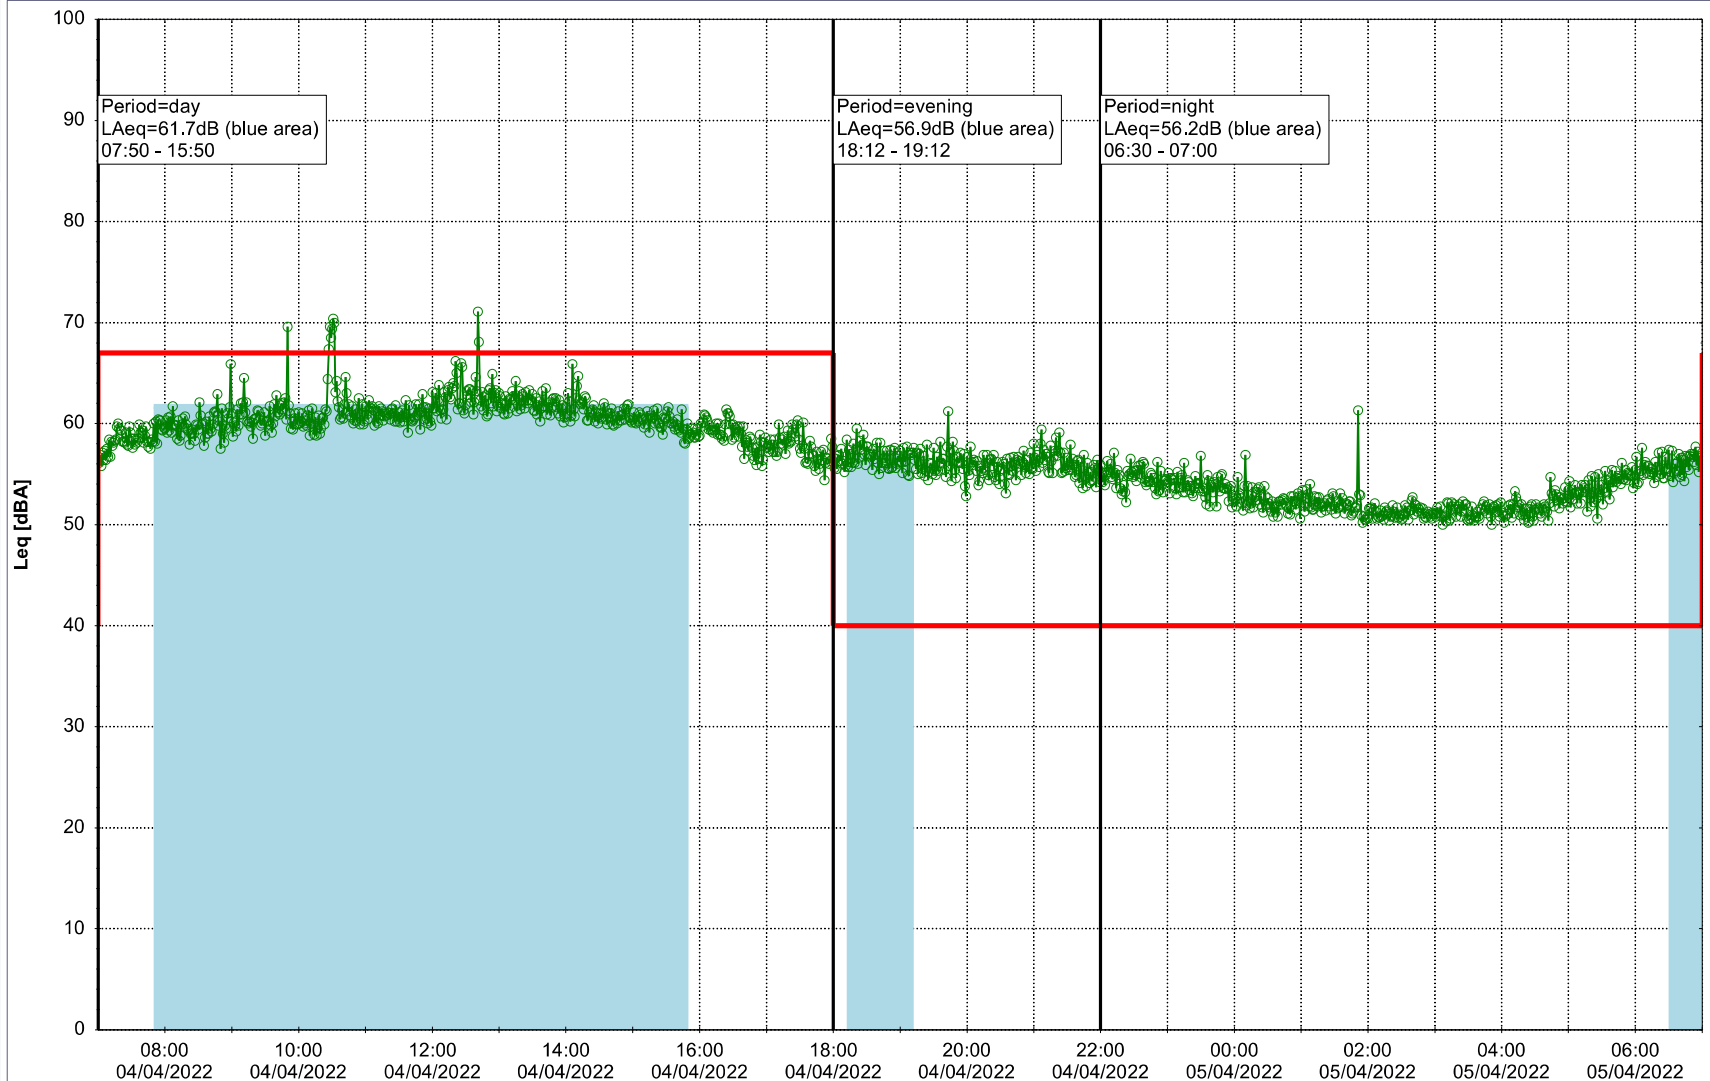

Project: Kronos Sydhavnen
Construction: Sluseholmen
Location: N-V

Plan View

Remarks

...

Noise Time Related Diagram

04/04/2022
05/04/2022

○○○ SLU_NS01

Project: Kronos Sydhavnen
Construction: Sluseholmen
Location: N-V

Plan View

Remarks

...

Noise Time Related Diagram

05/04/2022
06/04/2022

○○○ SLU_NS01

Project: Kronos Sydhavnen
Construction: Sluseholmen
Location: N-V

Plan View

...

Noise Time Related Diagram

07/04/2022
08/04/2022

○○○ SLU_NS01

Project: Kronos Sydhavnen
Construction: Sluseholmen
Location: N-V

Plan View

Noise Time Related Diagram

08/04/2022
09/04/2022

09/04/2022
10/04/2022

○○○○ SLU_NS01

Project: Kronos Sydhavnen
Construction: Sluseholmen
Location: N-V

Plan View

Noise Time Related Diagram

10/04/2022
11/04/2022

○○○○ SLU_NS01