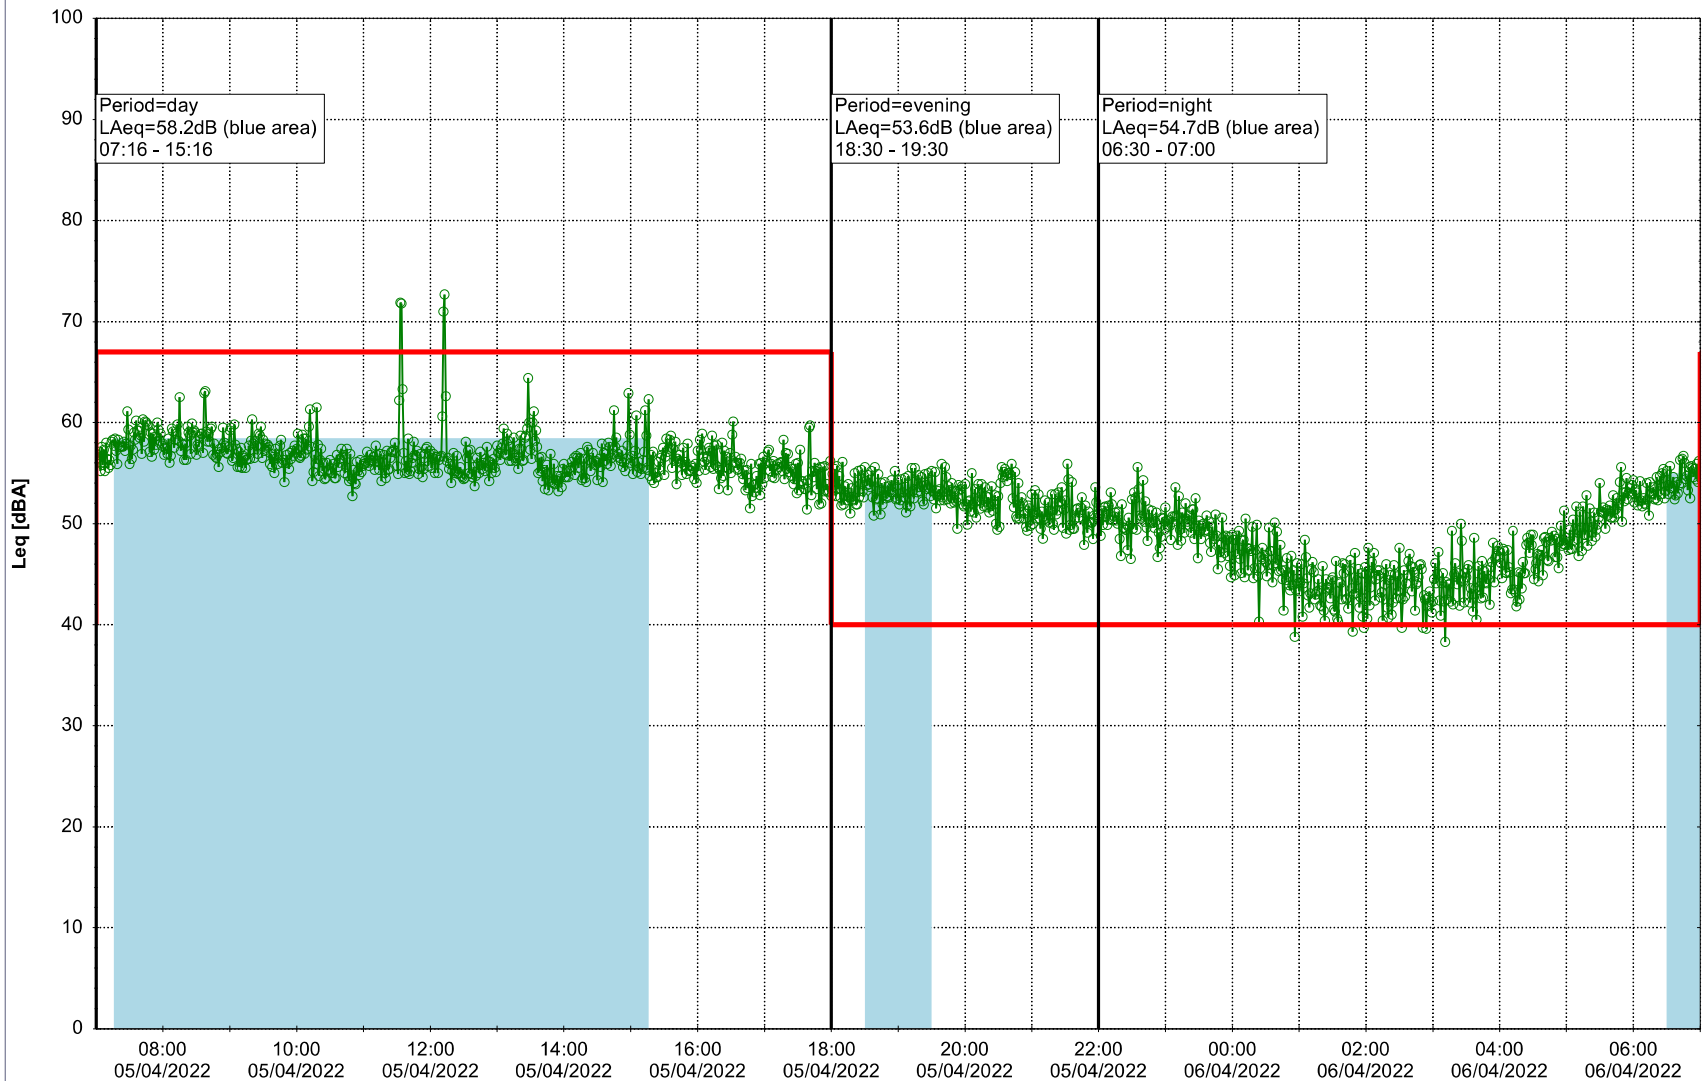

Plan View

Remarks

...

Noise Time Related Diagram

05/04/2022
06/04/2022

○○○ SLU_NS01

Project: Kronos Sydhavnen
Construction: Sluseholmen
Location: N-V

Plan View

Remarks

...

Noise Time Related Diagram

06/04/2022
07/04/2022

○○○ SLU_NS01

Project: Kronos Sydhavnen
Construction: Sluseholmen
Location: N-V

Plan View

Remarks

...

Noise Time Related Diagram

07/04/2022
08/04/2022

○○○ SLU_NS01

Project: Kronos Sydhavnen
Construction: Sluseholmen
Location: N-V

Plan View

Noise Time Related Diagram

08/04/2022
09/04/2022

09/04/2022
10/04/2022

○○○○ SLU_NS01

Project: Kronos Sydhavnen
Construction: Sluseholmen
Location: N-V

Plan View

Noise Time Related Diagram

10/04/2022
11/04/2022

○○○○ SLU_NS01