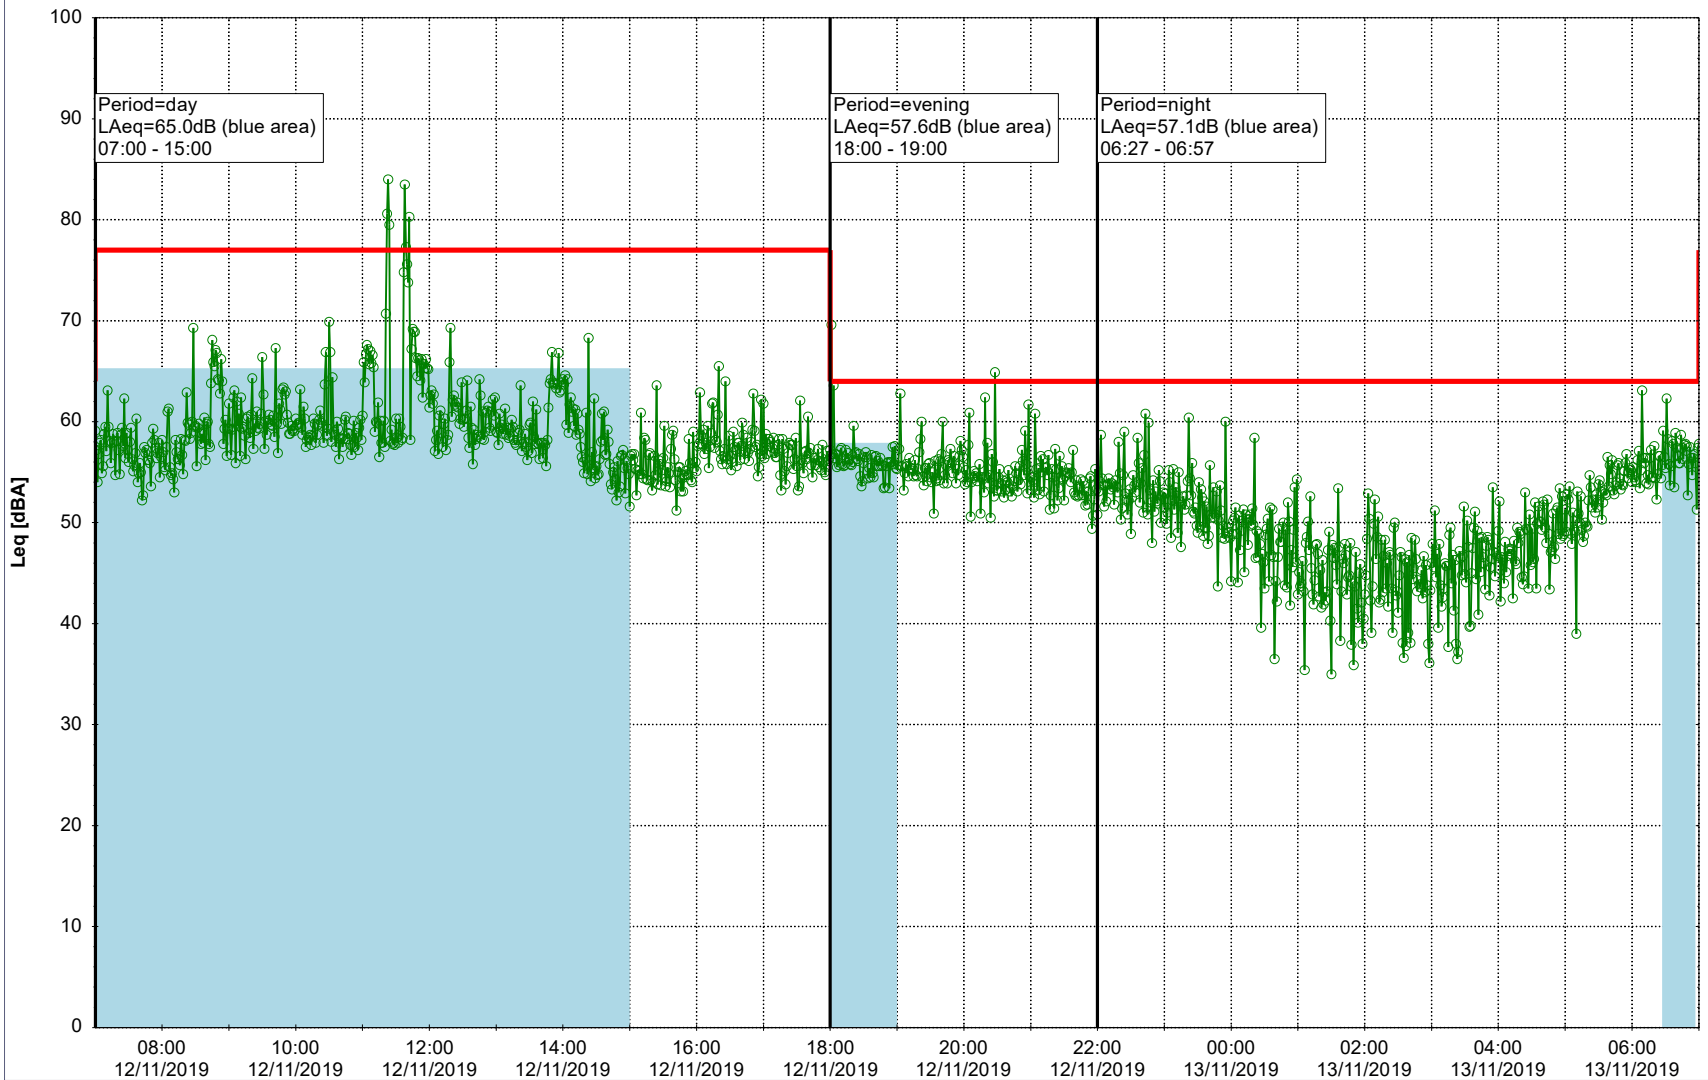

Project: Kronos Sydhavnen
Construction: Gåsebæk
Location: N-V

Remarks

...

Noise Time Related Diagram

11/11/2019
12/11/2019

○○○ GAB_NS01

Project: Kronos Sydhavnen
Construction: Gåsebæk
Location: N-V

12/11/2019
13/11/2019

Remarks

...

Noise Time Related Diagram

○○○ GAB_NS01

Project: Kronos Sydhavnen
Construction: Gåsebæk
Location: N-V

13/11/2019

14/11/2019

Remarks

...

Noise Time Related Diagram

○○○ GAB_NS01

Project: Kronos Sydhavnen
Construction: Gåsebæk
Location: N-V

Remarks

...

Noise Time Related Diagram

14/11/2019
15/11/2019

16/11/2019
17/11/2019

Remarks

...

Noise Time Related Diagram

○○○ GAB_NS01

Project: Kronos Sydhavnen
Construction: Gåsebæk
Location: N-V

17/11/2019
18/11/2019

Noise Time Related Diagram