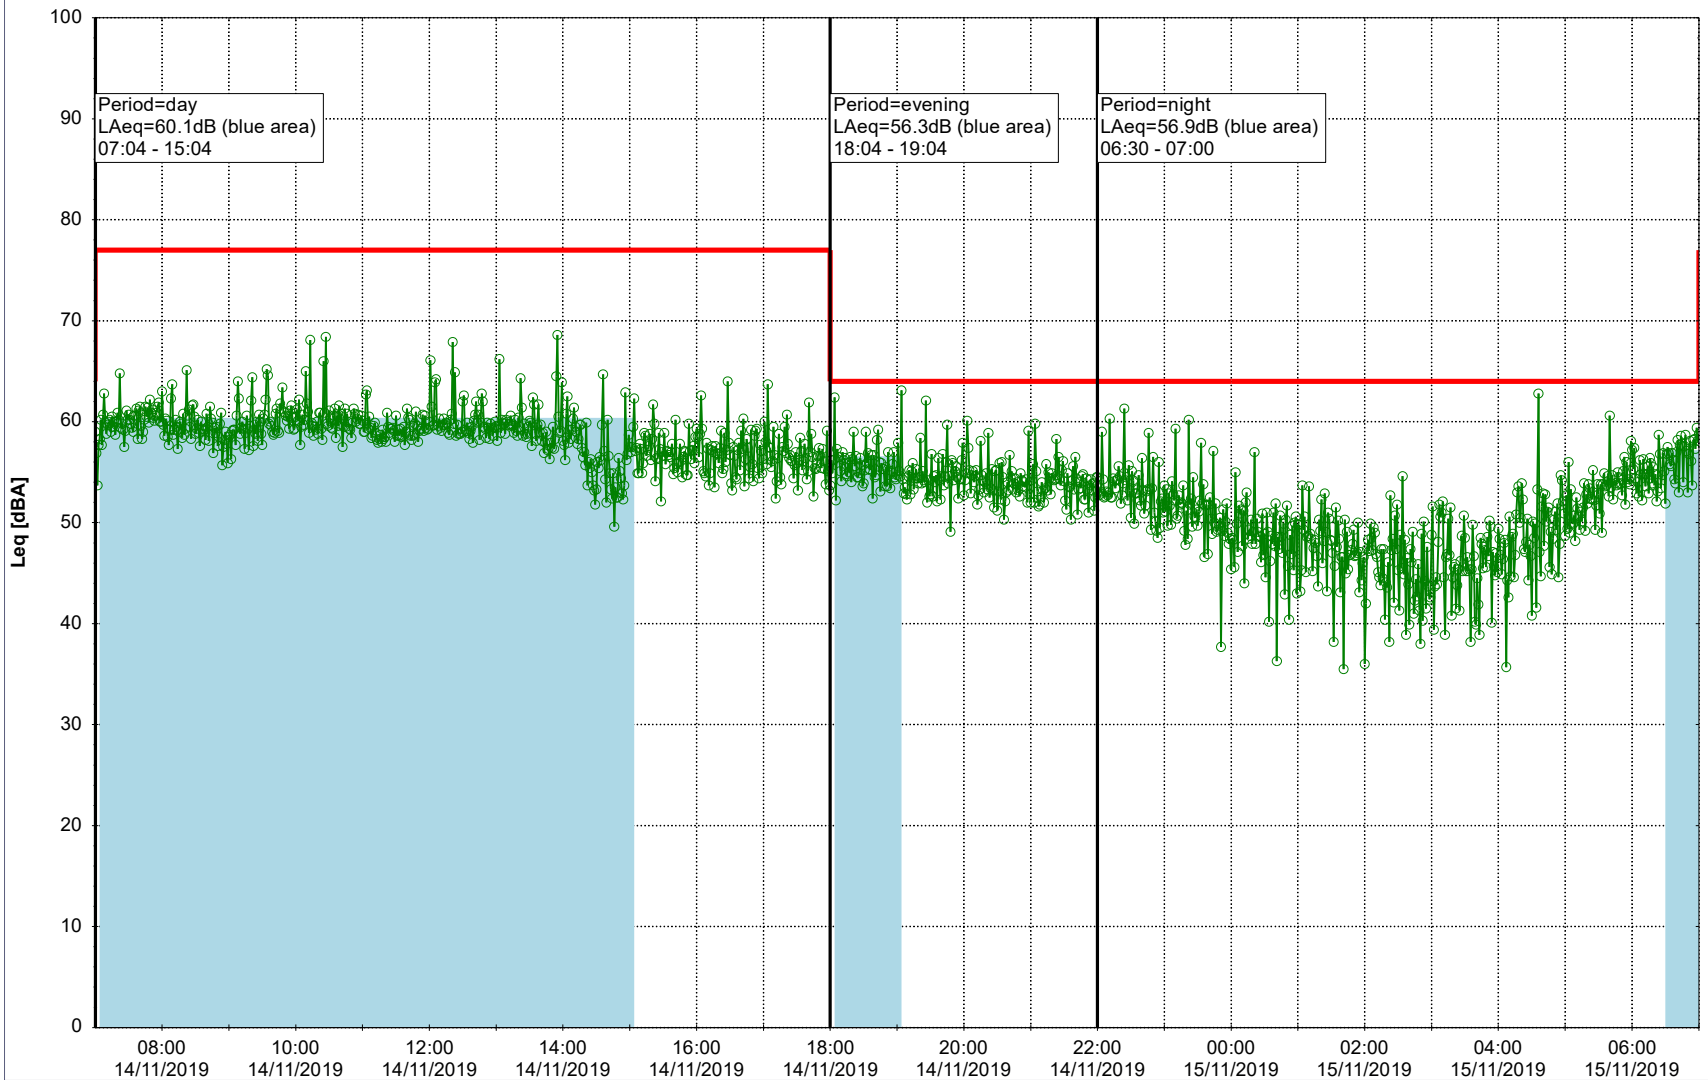

...

Noise Time Related Diagram

○○○ GAB_NS01

Project: Kronos Sydhavnen
Construction: Gåsebæk
Location: N-V

Remarks

...

Noise Time Related Diagram

14/11/2019
15/11/2019

○○○ GAB_NS01

Project: Kronos Sydhavnen
Construction: Gåsebæk
Location: N-V

Remarks

...

Noise Time Related Diagram

15/11/2019
16/11/2019

○○○ GAB_NS01

Project: Kronos Sydhavnen
Construction: Gåsebæk
Location: N-V

16/11/2019
17/11/2019

Remarks

...

Noise Time Related Diagram

○○○ GAB_NS01

Project: Kronos Sydhavnen
Construction: Gåsebæk
Location: N-V

17/11/2019
18/11/2019

Noise Time Related Diagram