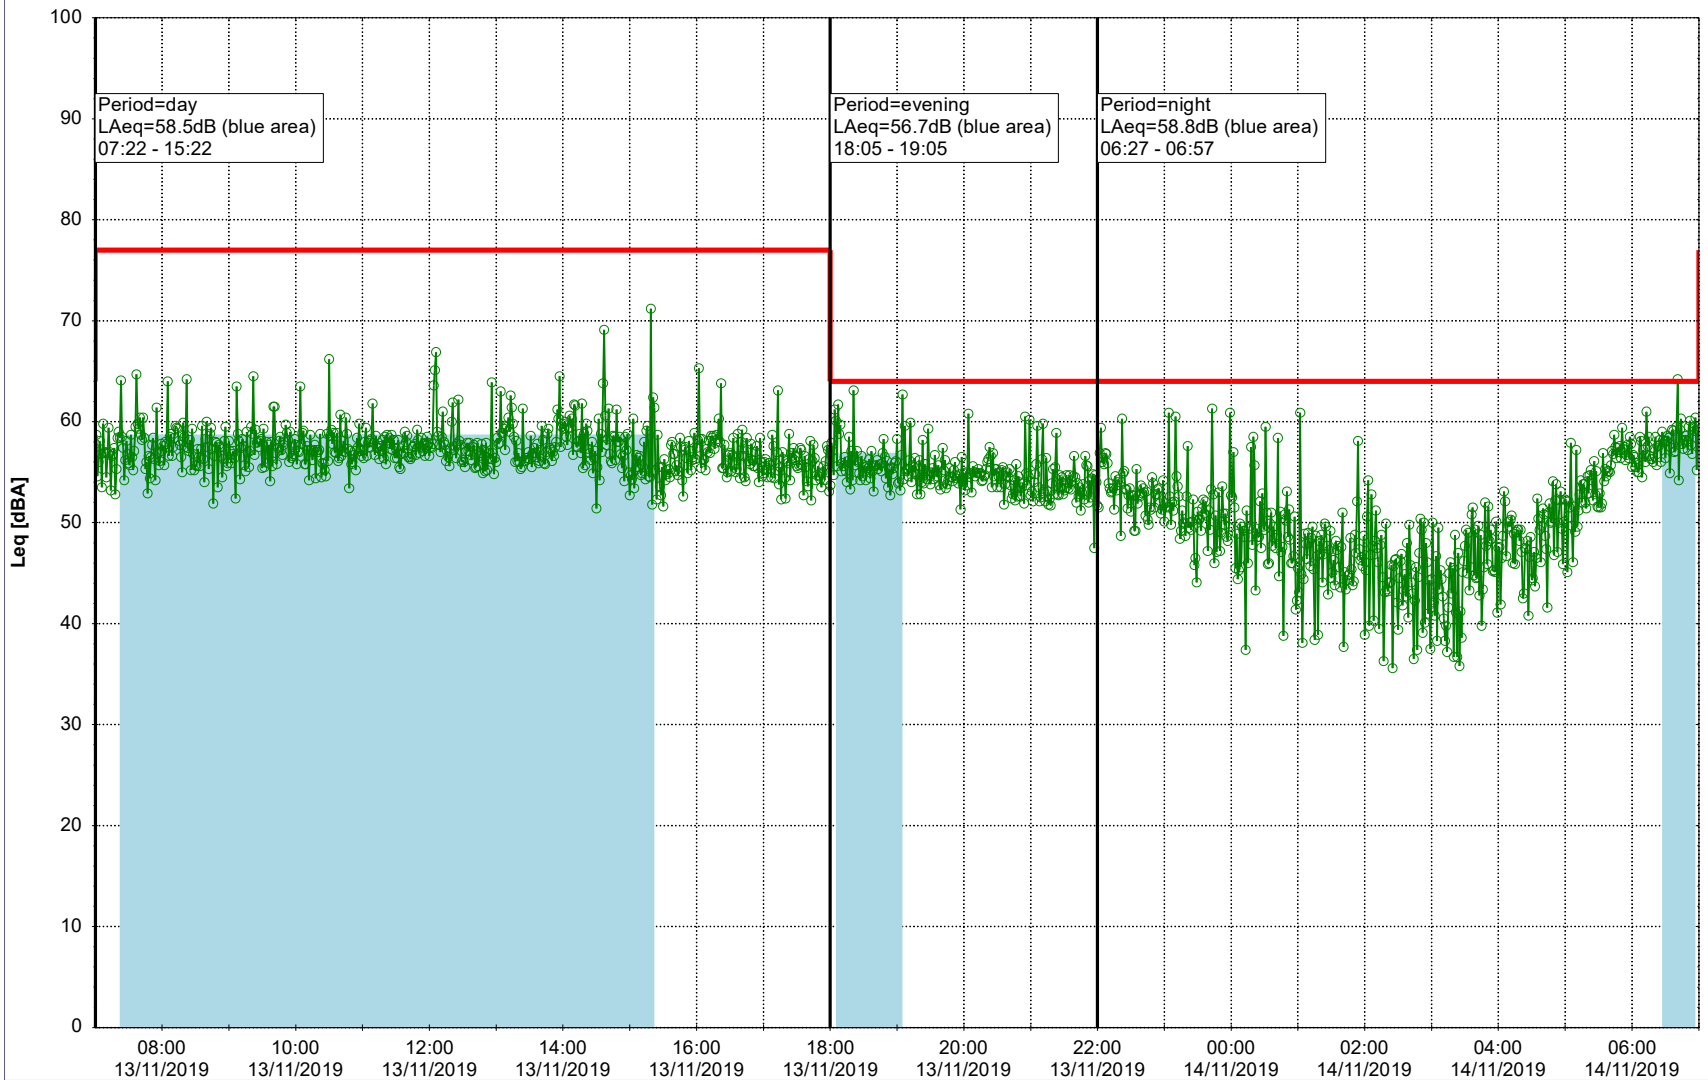

Project: Kronos Sydhavnen
Construction: Gåsebæk
Location: N-V

Remarks

...

Noise Time Related Diagram

11/11/2019
12/11/2019

○○○ GAB_NS01

Project: Kronos Sydhavnen
Construction: Gåsebæk
Location: N-V

12/11/2019
13/11/2019

Remarks

...

Noise Time Related Diagram

○○○ GAB_NS01

Project: Kronos Sydhavnen
Construction: Gåsebæk
Location: N-V

13/11/2019

14/11/2019

Remarks

...

Noise Time Related Diagram

○○○ GAB_NS01

Project: Kronos Sydhavnen
Construction: Gåsebæk
Location: N-V

Remarks

...

Noise Time Related Diagram

14/11/2019
15/11/2019

16/11/2019
17/11/2019

Remarks

...

Noise Time Related Diagram

○○○ GAB_NS01

Project: Kronos Sydhavnen
Construction: Gåsebæk
Location: N-V

17/11/2019
18/11/2019

Noise Time Related Diagram