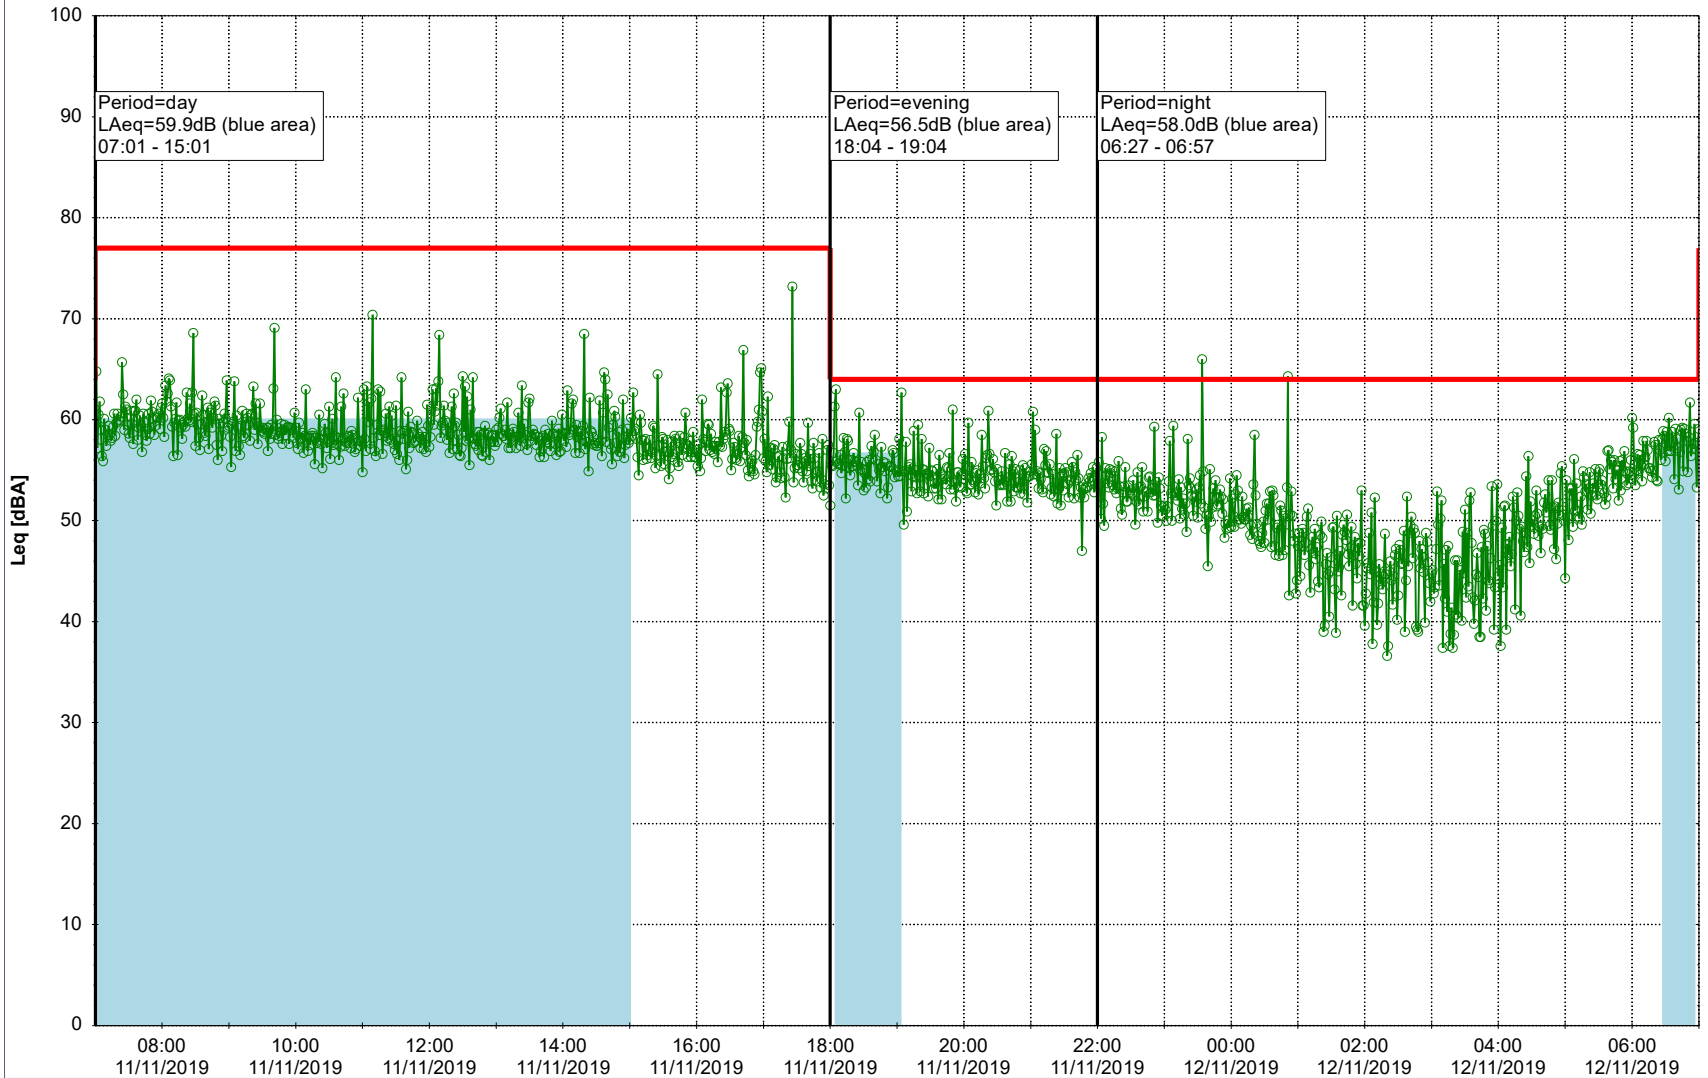

Project: Kronos Sydhavnen
Construction: Gåsebæk
Location: N-V

Remarks

...

Noise Time Related Diagram

11/11/2019
12/11/2019

○○○ GAB_NS01

Project: Kronos Sydhavnen
Construction: Gåsebæk
Location: N-V

12/11/2019
13/11/2019

Remarks

...

Noise Time Related Diagram

○○○ GAB_NS01

Project: Kronos Sydhavnen
Construction: Gåsebæk
Location: N-V

13/11/2019

14/11/2019

Remarks

...

Noise Time Related Diagram

○○○ GAB_NS01

Project: Kronos Sydhavnen
Construction: Gåsebæk
Location: N-V

Remarks

...

Noise Time Related Diagram

14/11/2019
15/11/2019

16/11/2019
17/11/2019

Remarks

...

Noise Time Related Diagram

○○○ GAB_NS01

Project: Kronos Sydhavnen
Construction: Gåsebæk
Location: N-V

17/11/2019
18/11/2019

Noise Time Related Diagram