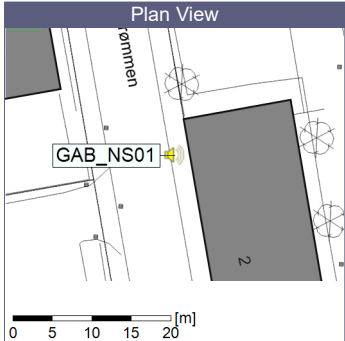

Remarks

...

Noise Time Related Diagram

○○○ GAB_NS01

Project: Kronos Sydhavnen
Construction: Gåsebæk
Location: N-V

13/11/2019

14/11/2019

Remarks