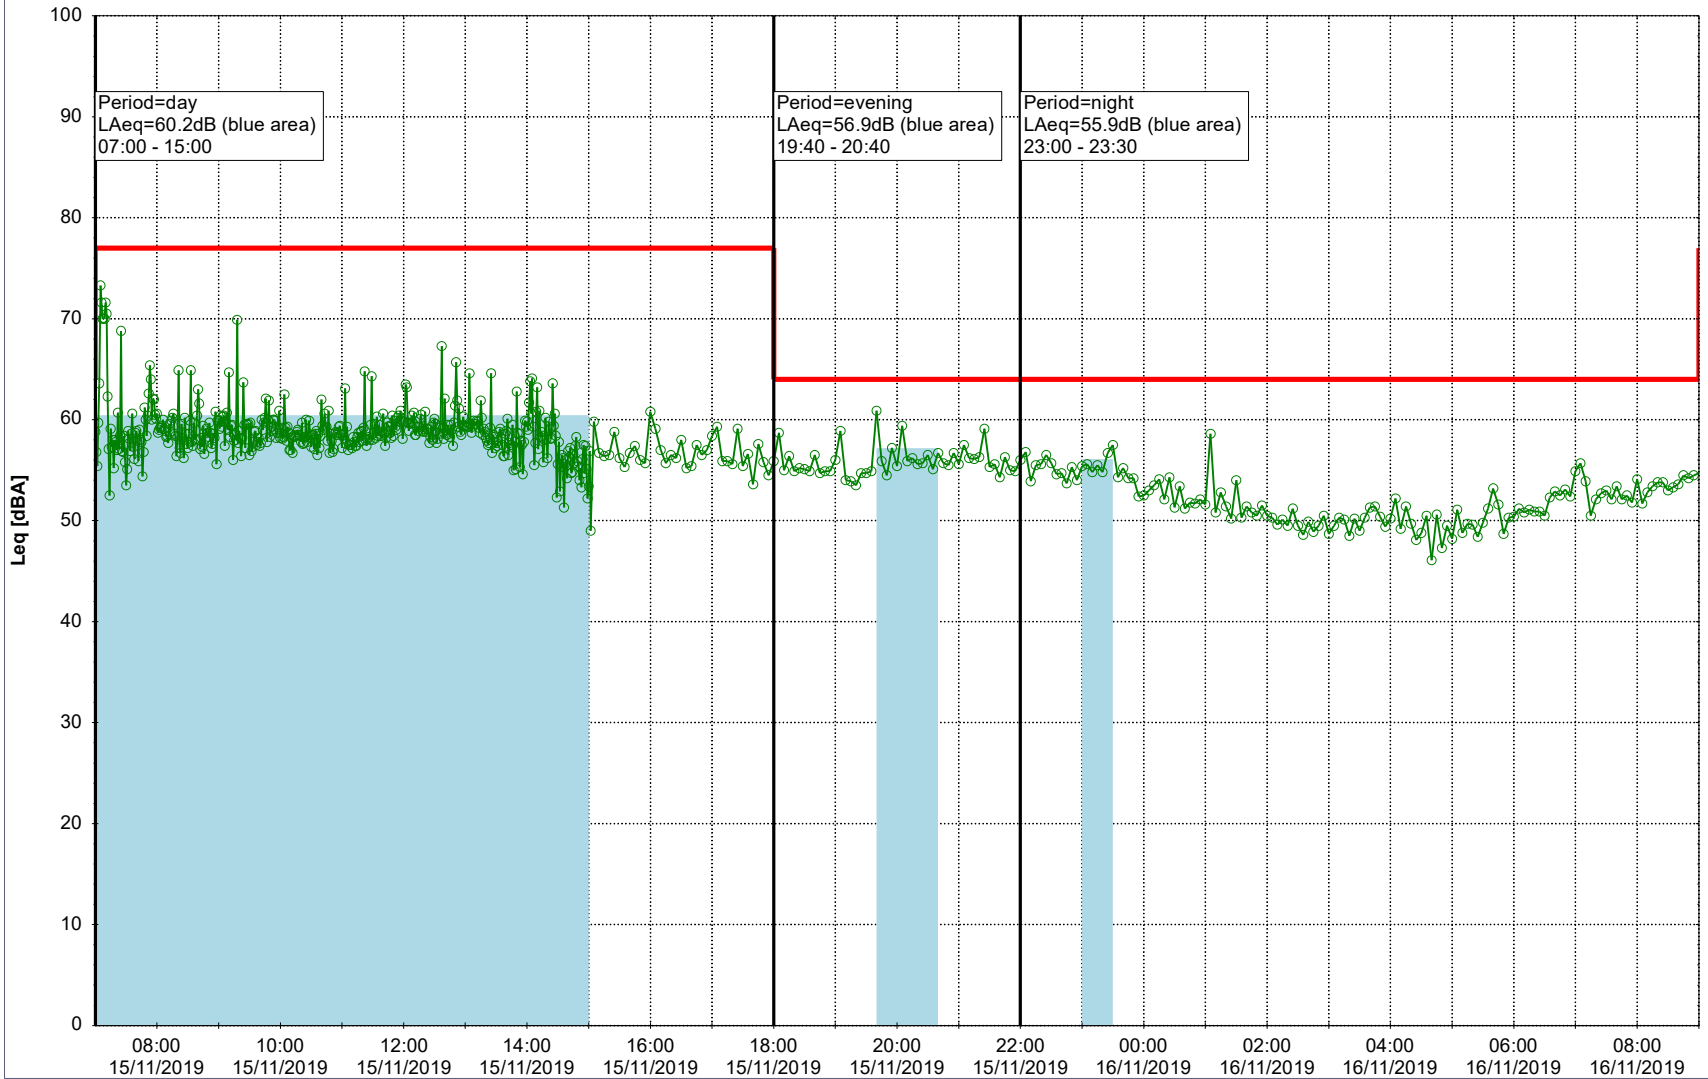

...

Noise Time Related Diagram

○○○ GAB_NS01

Project: Kronos Sydhavnen
Construction: Gåsebæk
Location: N-V

Remarks

...

Noise Time Related Diagram

14/11/2019
15/11/2019

○○○ GAB_NS01

Project: Kronos Sydhavnen
Construction: Gåsebæk
Location: N-V

Remarks

...

Noise Time Related Diagram

15/11/2019
16/11/2019

○○○ GAB_NS01

Project: Kronos Sydhavnen
Construction: Gåsebæk
Location: N-V

16/11/2019
17/11/2019

Remarks

...

Noise Time Related Diagram

○○○ GAB_NS01

Project: Kronos Sydhavnen
Construction: Gåsebæk
Location: N-V

17/11/2019
18/11/2019

Noise Time Related Diagram