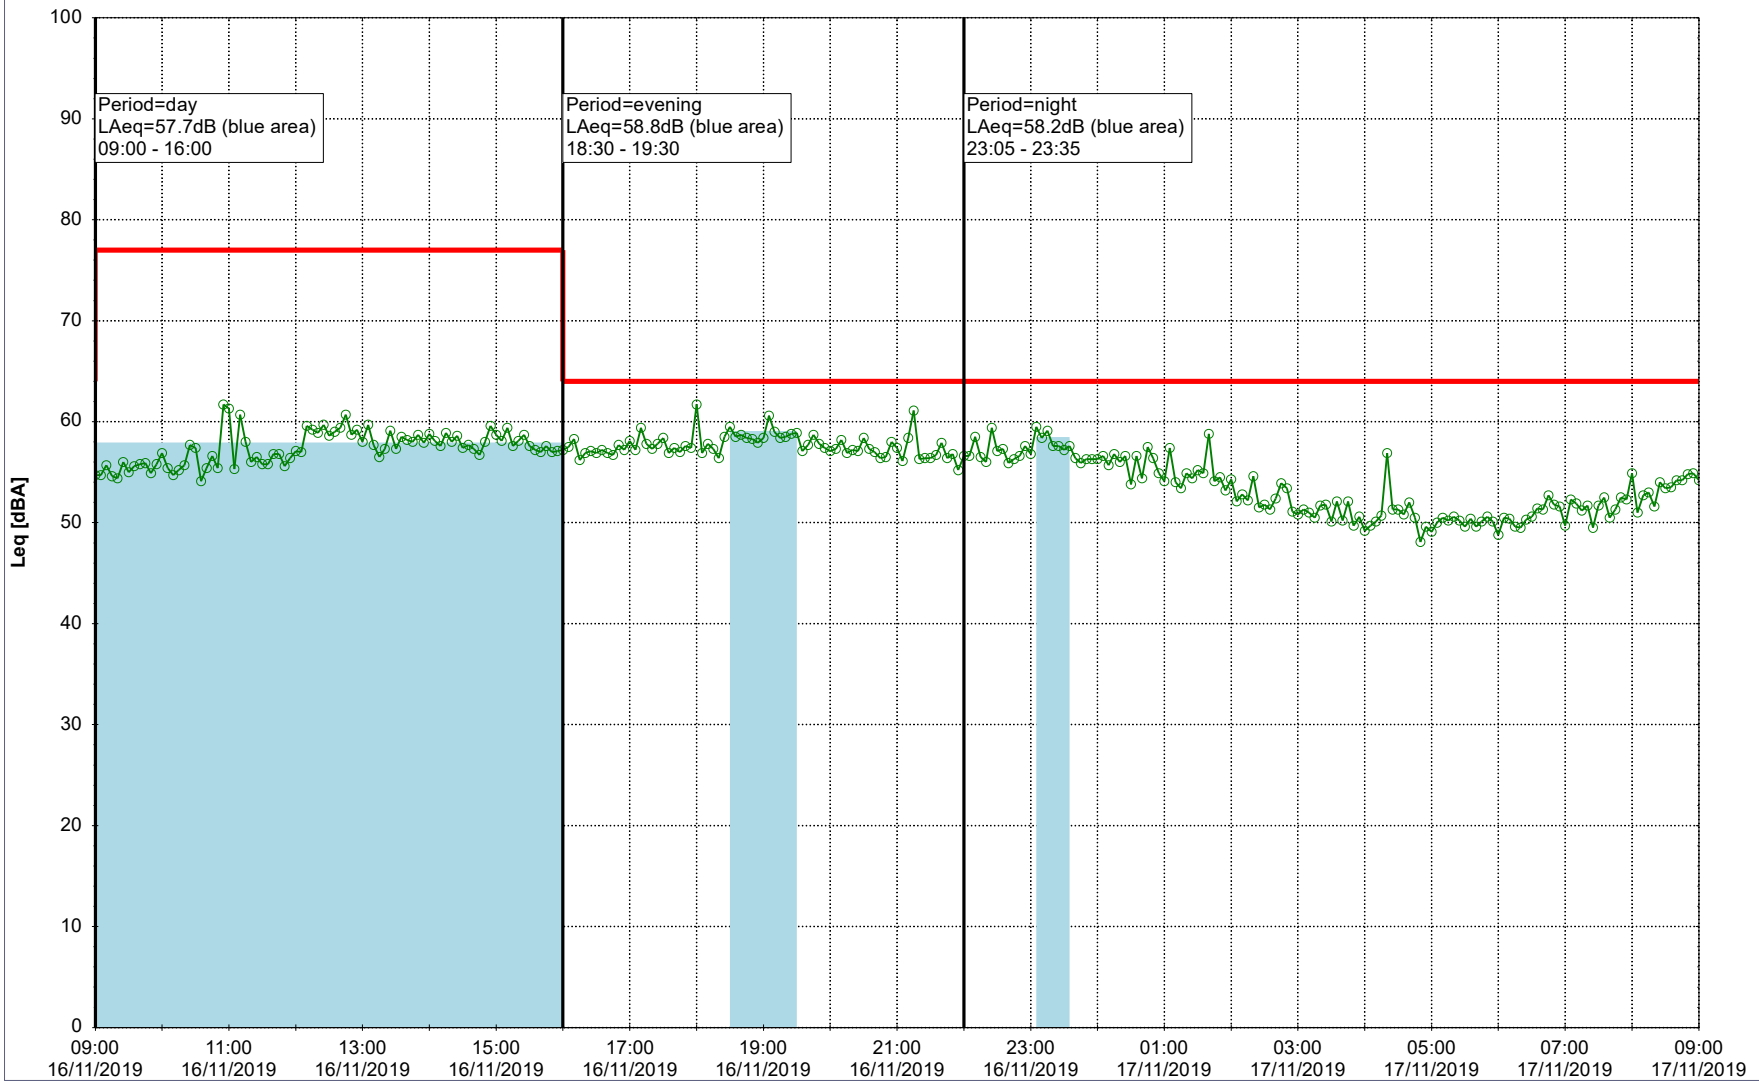

16/11/2019
17/11/2019

Remarks

...

Noise Time Related Diagram

○○○ GAB_NS01

Project: Kronos Sydhavnen
Construction: Gåsebæk
Location: N-V

17/11/2019
18/11/2019

Noise Time Related Diagram