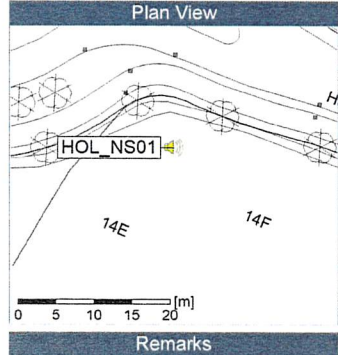

...

Noise Time Related Diagram

HOL\_NS01

Project: Kronos Sydhavnen  
Construction: Havneholmen  
Location: N-V

05/10/2019  
06/10/2019

Plan View

Remarks

...

Noise Time Related Diagram

Project: Kronos Sydhavnen  
Construction: Havneholmen  
Location: N-V

06/10/2019  
07/10/2019

Remarks

...

### Noise Time Related Diagram