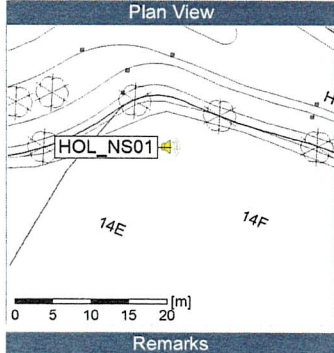

### Noise Time Related Diagram

Plan View

Remarks

...

HOL\_NS01

Project: Kronos Sydhavnen  
Construction: Havneholmen  
Location: N-V

02/10/2019  
03/10/2019

Remarks