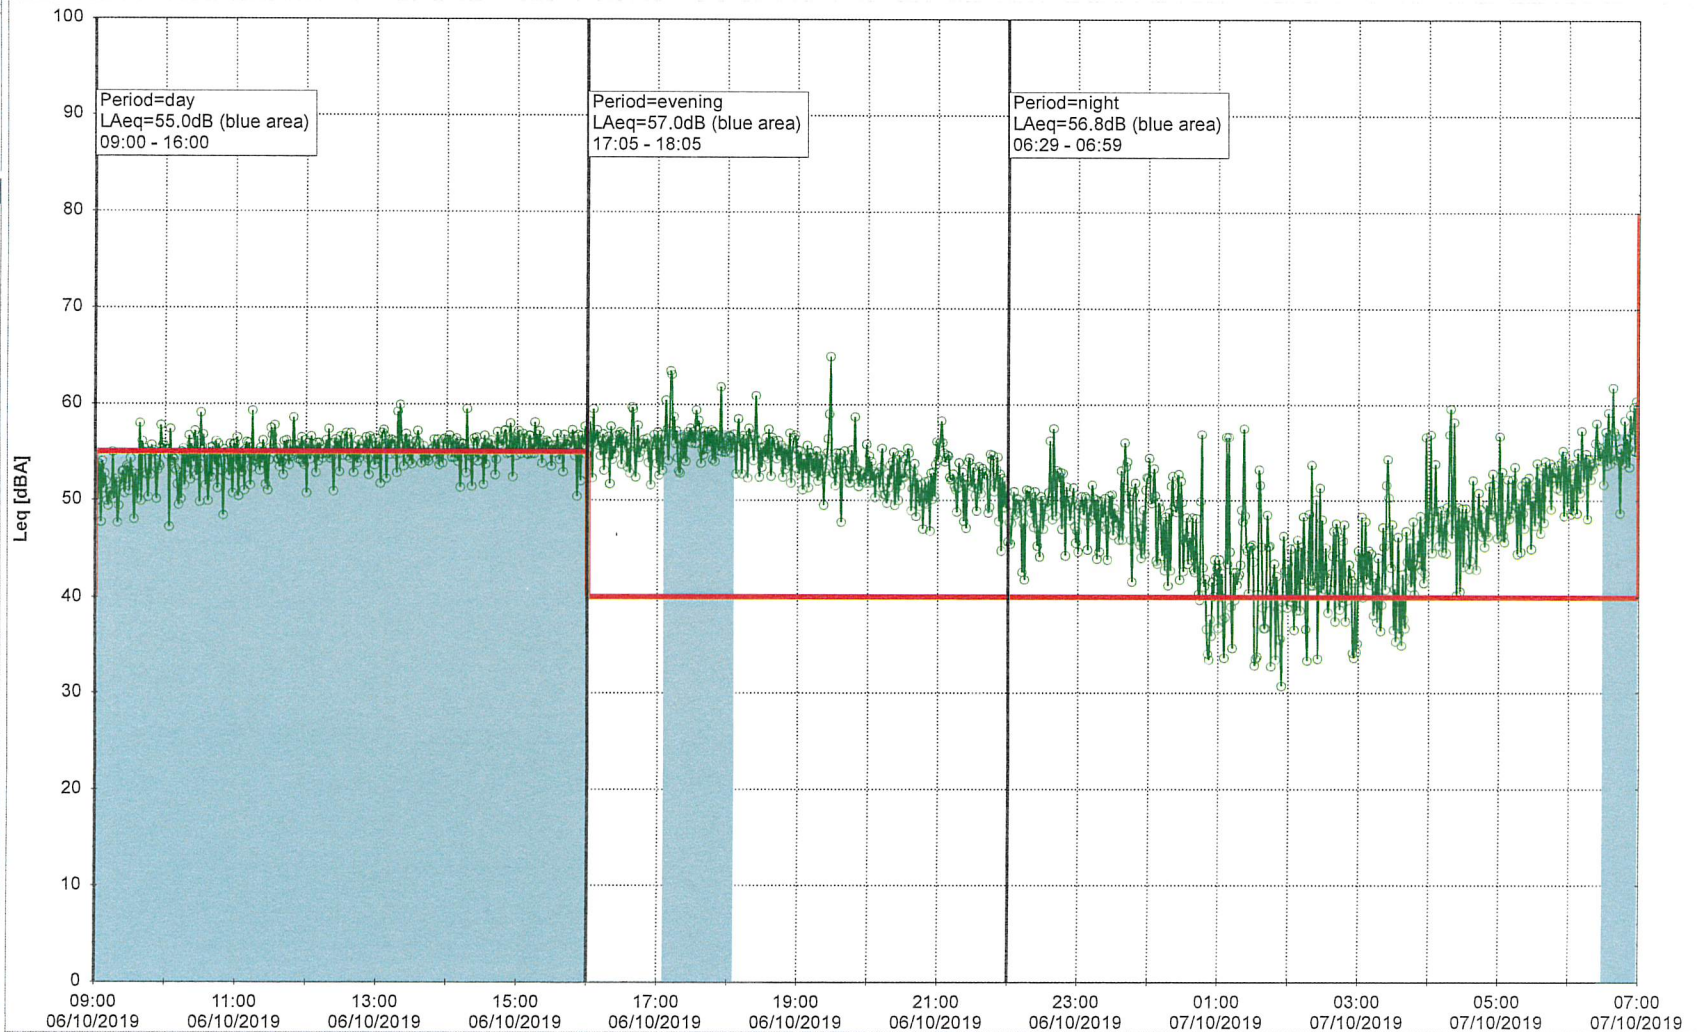

Noise Time Related Diagram

Project: Kronos Sydhavnen  
Construction: Havneholmen  
Location: N-V

06/10/2019  
07/10/2019

Remarks

...

### Noise Time Related Diagram

HOL\_NS01

Project: Kronos Sydhavnen  
Construction: Havneholmen  
Location: N-V

07/10/2019  
08/10/2019

Remarks

...

### Noise Time Related Diagram