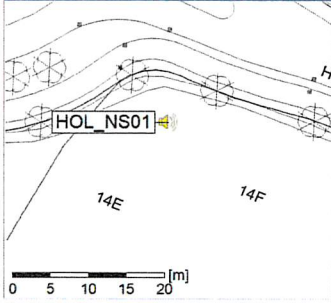

### Noise Time Related Diagram

HOL\_NS01

Project: Kronos Sydhavnen  
Construction: Havneholmen  
Location: N-V

03/10/2019  
04/10/2019

### Noise Time Related Diagram

Plan View

Remarks

HOL\_NS01

Project: Kronos Sydhavnen  
Construction: Havneholmen  
Location: N-V

04/10/2019  
05/10/2019

Plan View

Remarks

...

Noise Time Related Diagram

HOL\_NS01

Project: Kronos Sydhavnen  
Construction: Havneholmen  
Location: N-V

05/10/2019  
06/10/2019

Plan View

Remarks

...