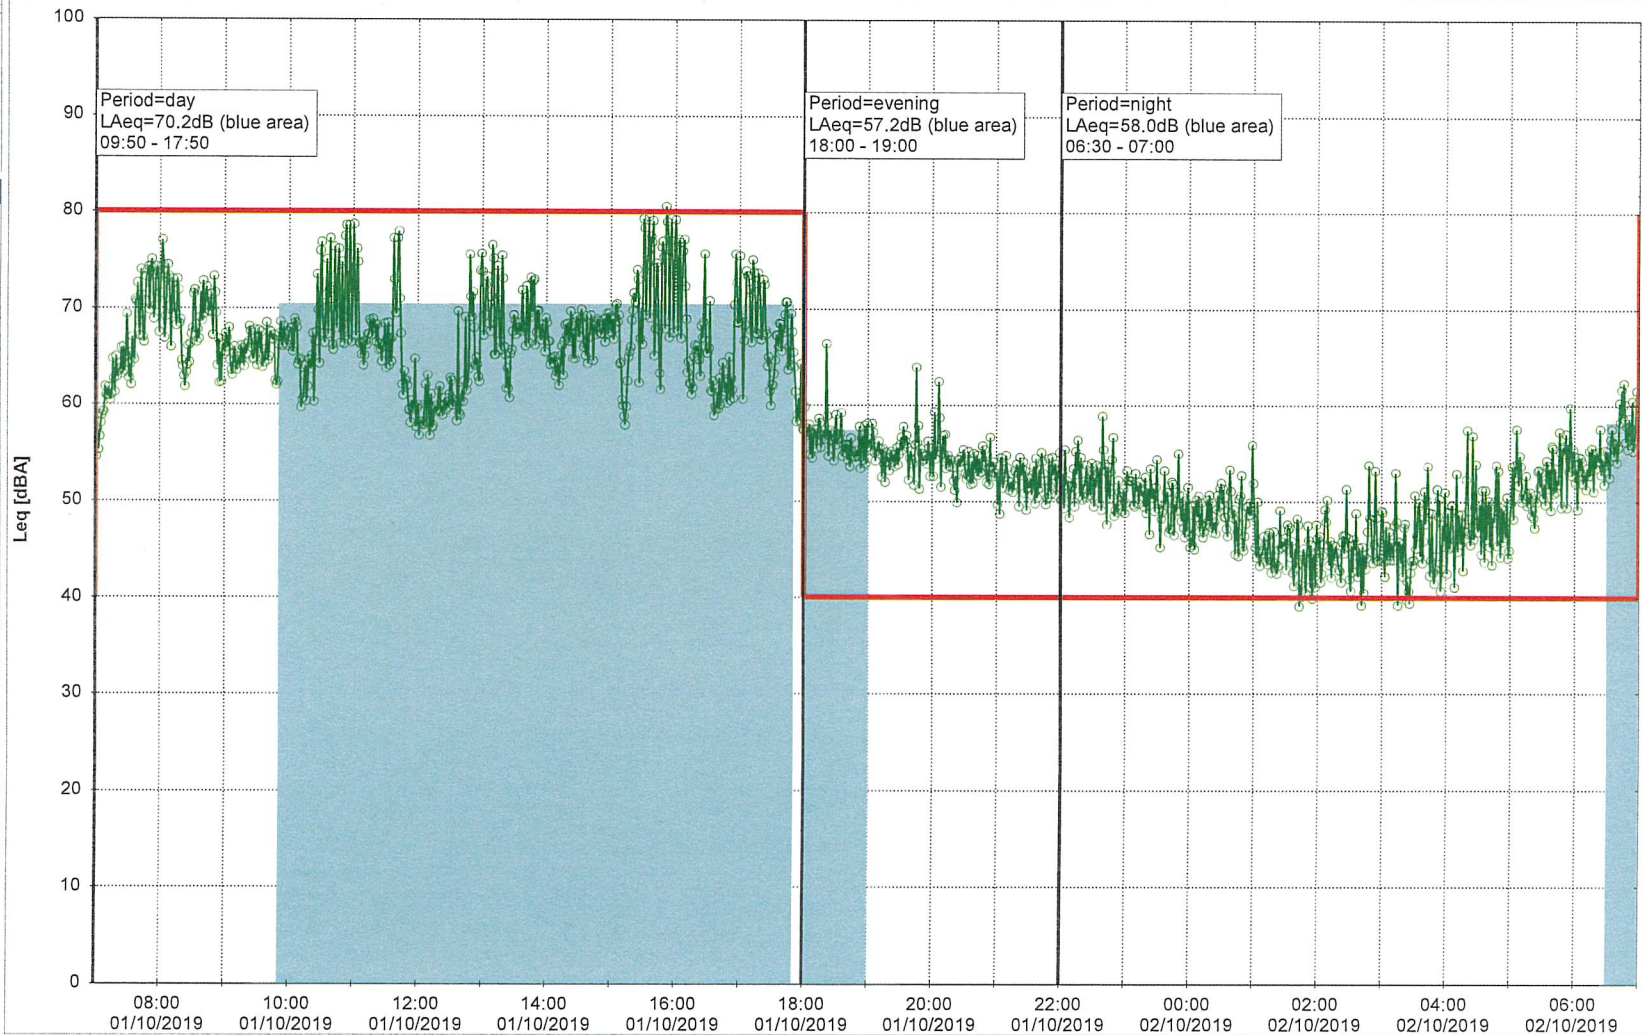

### Noise Time Related Diagram

Plan View

Remarks

...

HOL\_NS01

Project: Kronos Sydhavnen  
Construction: Havneholmen  
Location: N-V

02/10/2019  
03/10/2019

Remarks