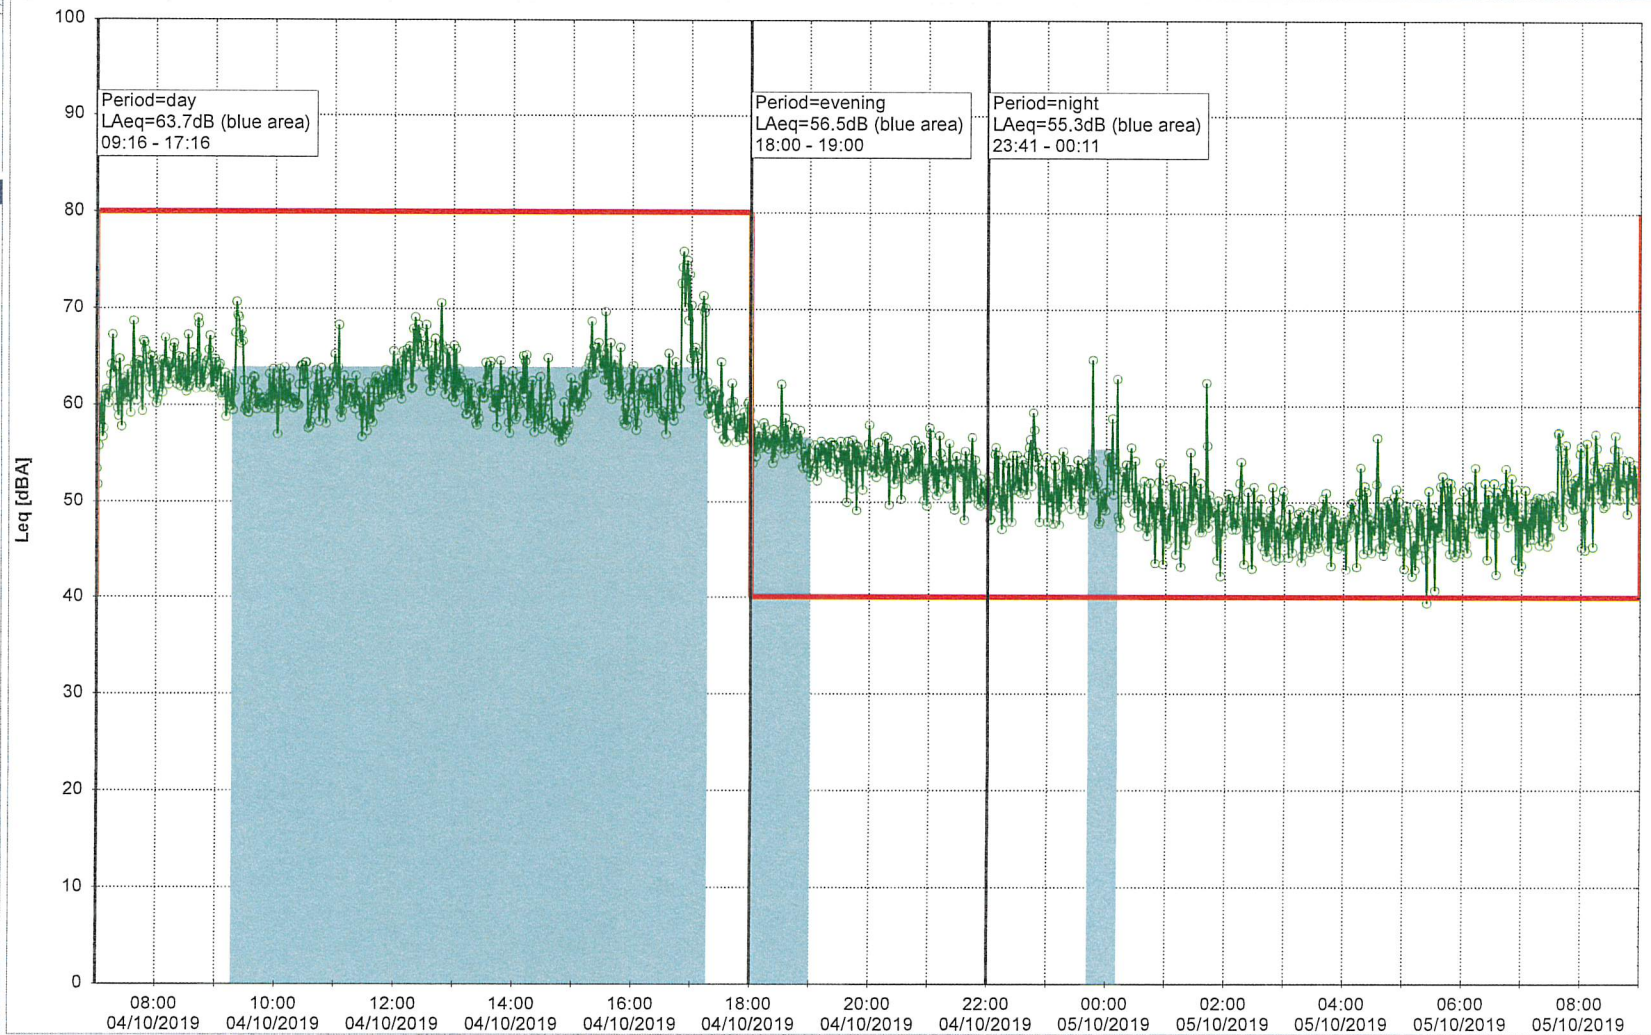

Noise Time Related Diagram

HOL_NS01