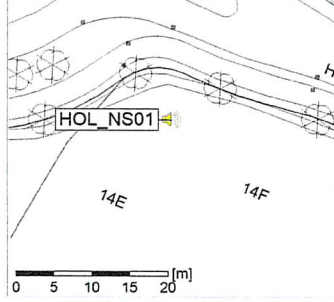

...

Noise Time Related Diagram

HOL\_NS01

Project: Kronos Sydhavnen  
Construction: Havneholmen  
Location: N-V

05/10/2019  
06/10/2019

Plan View

Remarks

...