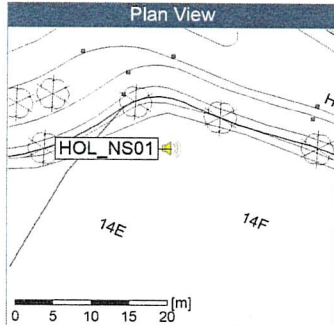

### Noise Time Related Diagram

HOL\_NS01

Project: Kronos Sydhavnen  
Construction: Havneholmen  
Location: N-V

07/10/2019  
08/10/2019

Remarks

...

### Noise Time Related Diagram