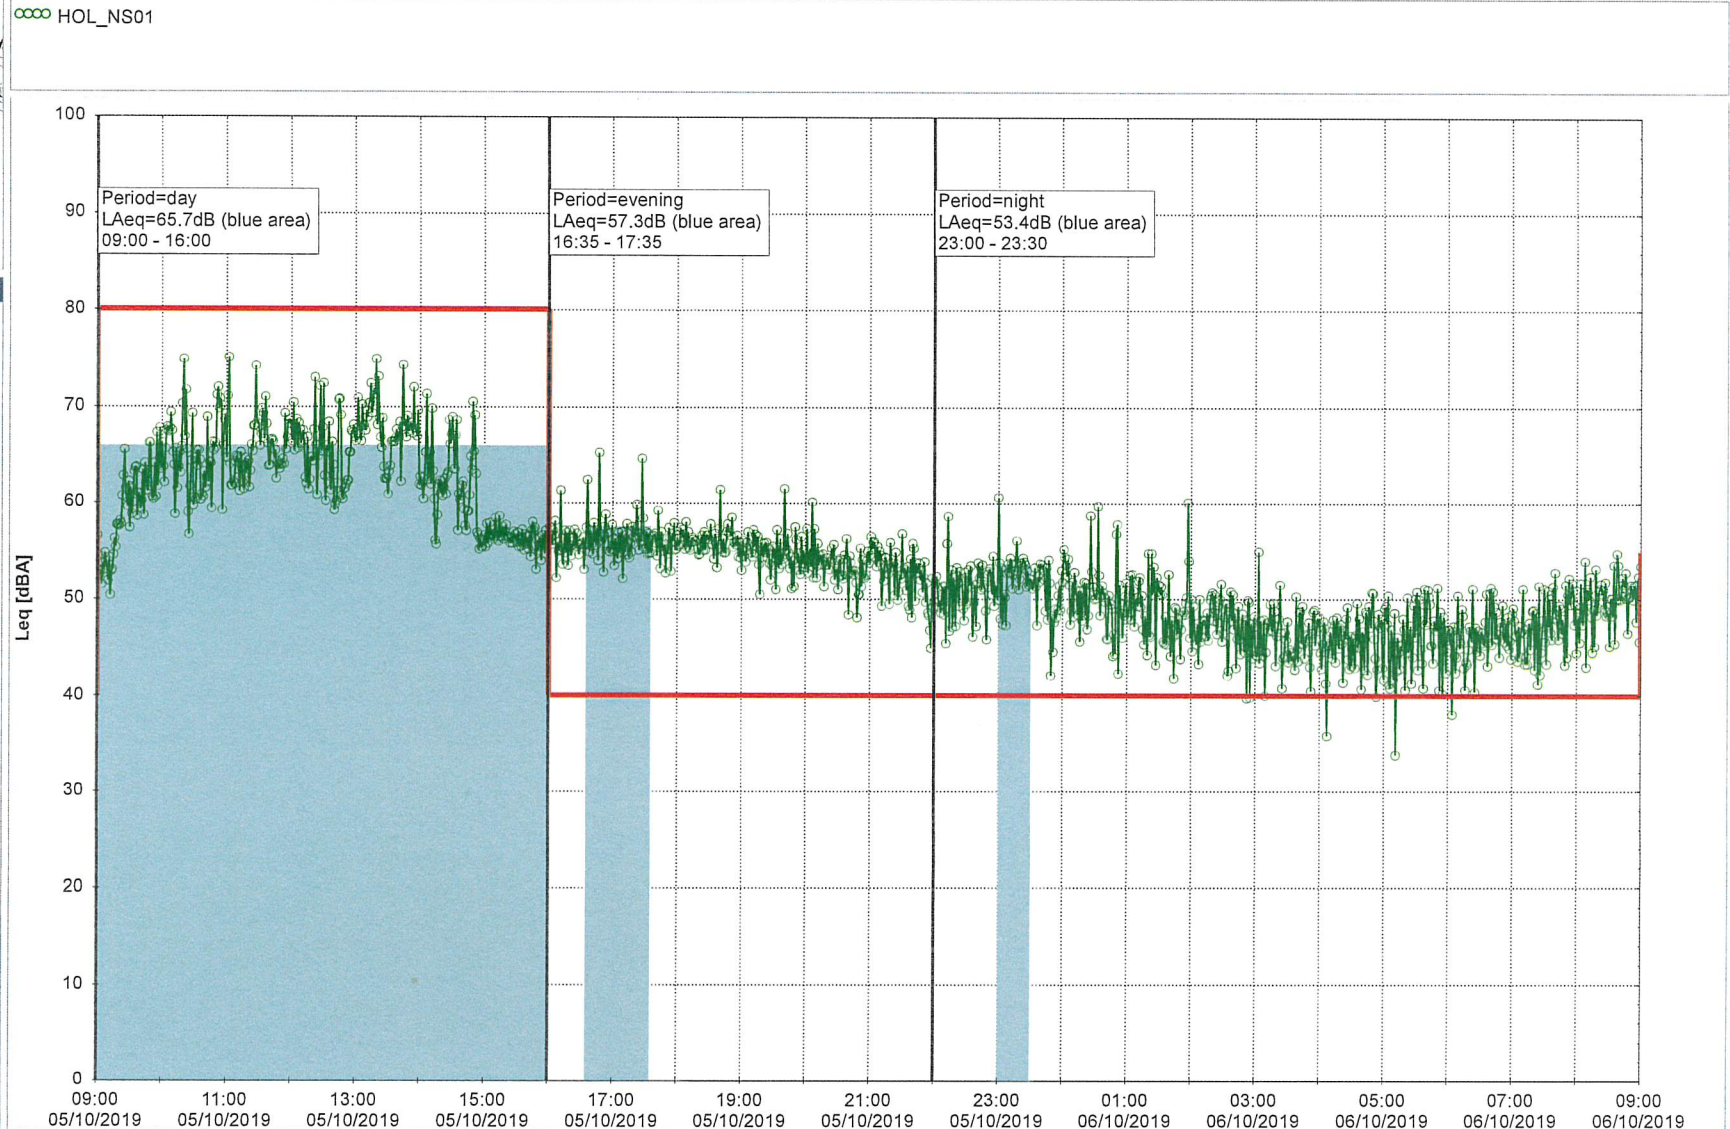

...

Noise Time Related Diagram

HOL\_NS01

Project: Kronos Sydhavnen  
Construction: Havneholmen  
Location: N-V

05/10/2019  
06/10/2019

Plan View

Remarks

...

Noise Time Related Diagram

Project: Kronos Sydhavnen  
Construction: Havneholmen  
Location: N-V

06/10/2019  
07/10/2019

Remarks

...

### Noise Time Related Diagram

HOL\_NS01

Project: Kronos Sydhavnen  
Construction: Havneholmen  
Location: N-V

07/10/2019  
08/10/2019

Remarks

...

### Noise Time Related Diagram