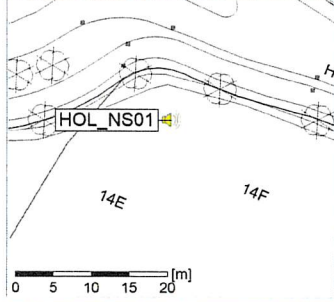

### Noise Time Related Diagram

Plan View

Remarks

HOL\_NS01

Project: Kronos Sydhavnen  
Construction: Havneholmen  
Location: N-V

04/10/2019  
05/10/2019

Plan View

Remarks