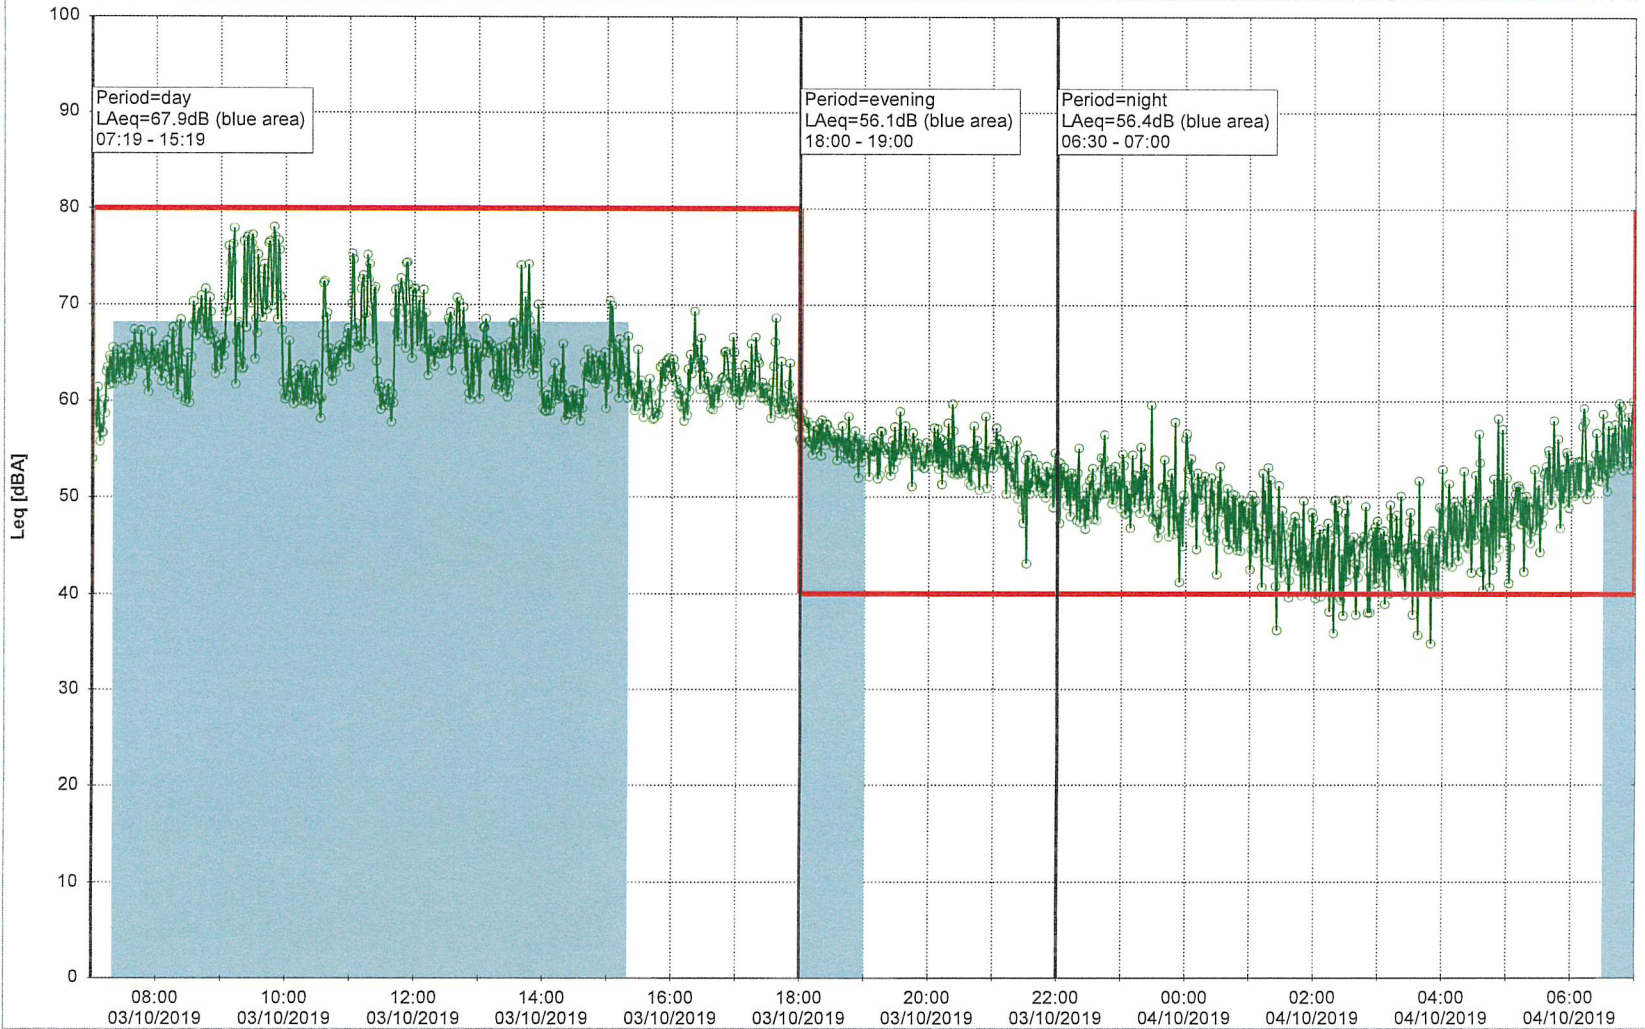

Project: Kronos Sydhavnen
Construction: Havneholmen
Location: N-V

03/10/2019
04/10/2019

Noise Time Related Diagram

Plan View

Remarks

HOL_NS01