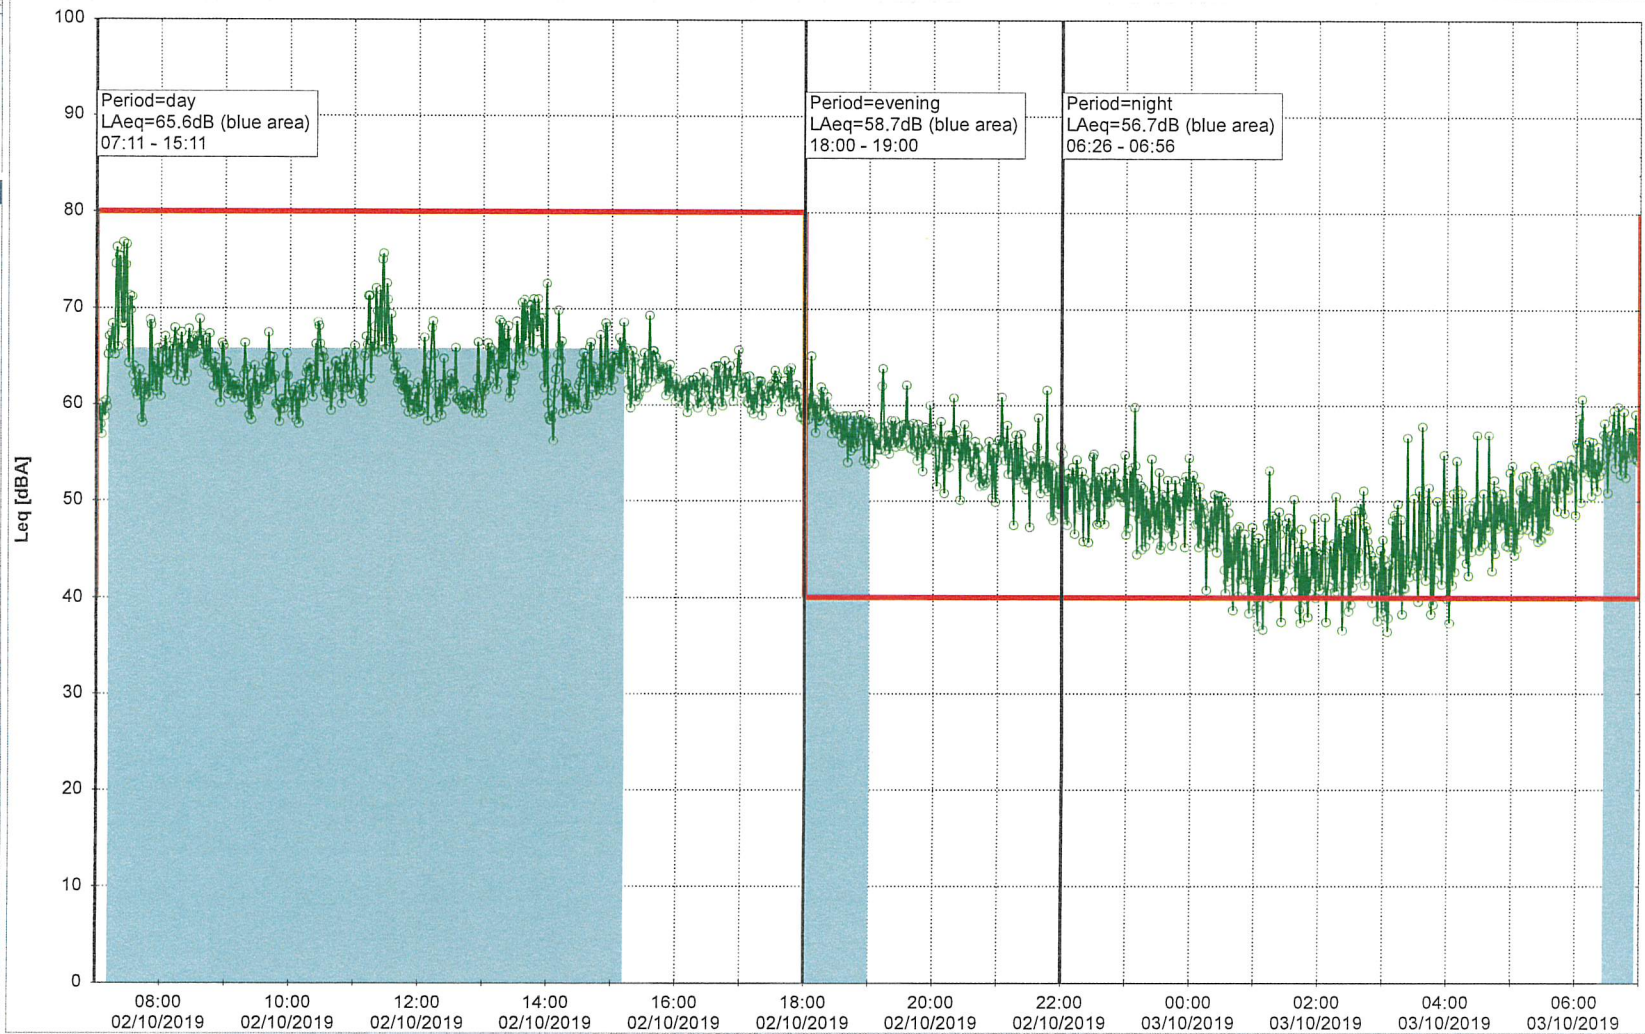

Noise Time Related Diagram

HOL_NS01