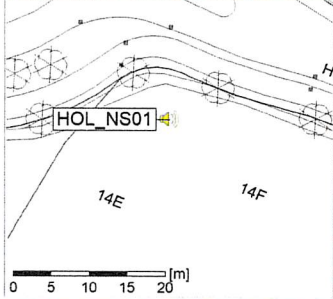

### Noise Time Related Diagram

Plan View

Remarks

...

HOL\_NS01

Project: Kronos Sydhavnen  
Construction: Havneholmen  
Location: N-V

02/10/2019  
03/10/2019

Remarks

...

Noise Time Related Diagram

HOL\_NS01

Project: Kronos Sydhavnen  
Construction: Havneholmen  
Location: N-V

05/10/2019  
06/10/2019

Plan View

Remarks

...

### Noise Time Related Diagram