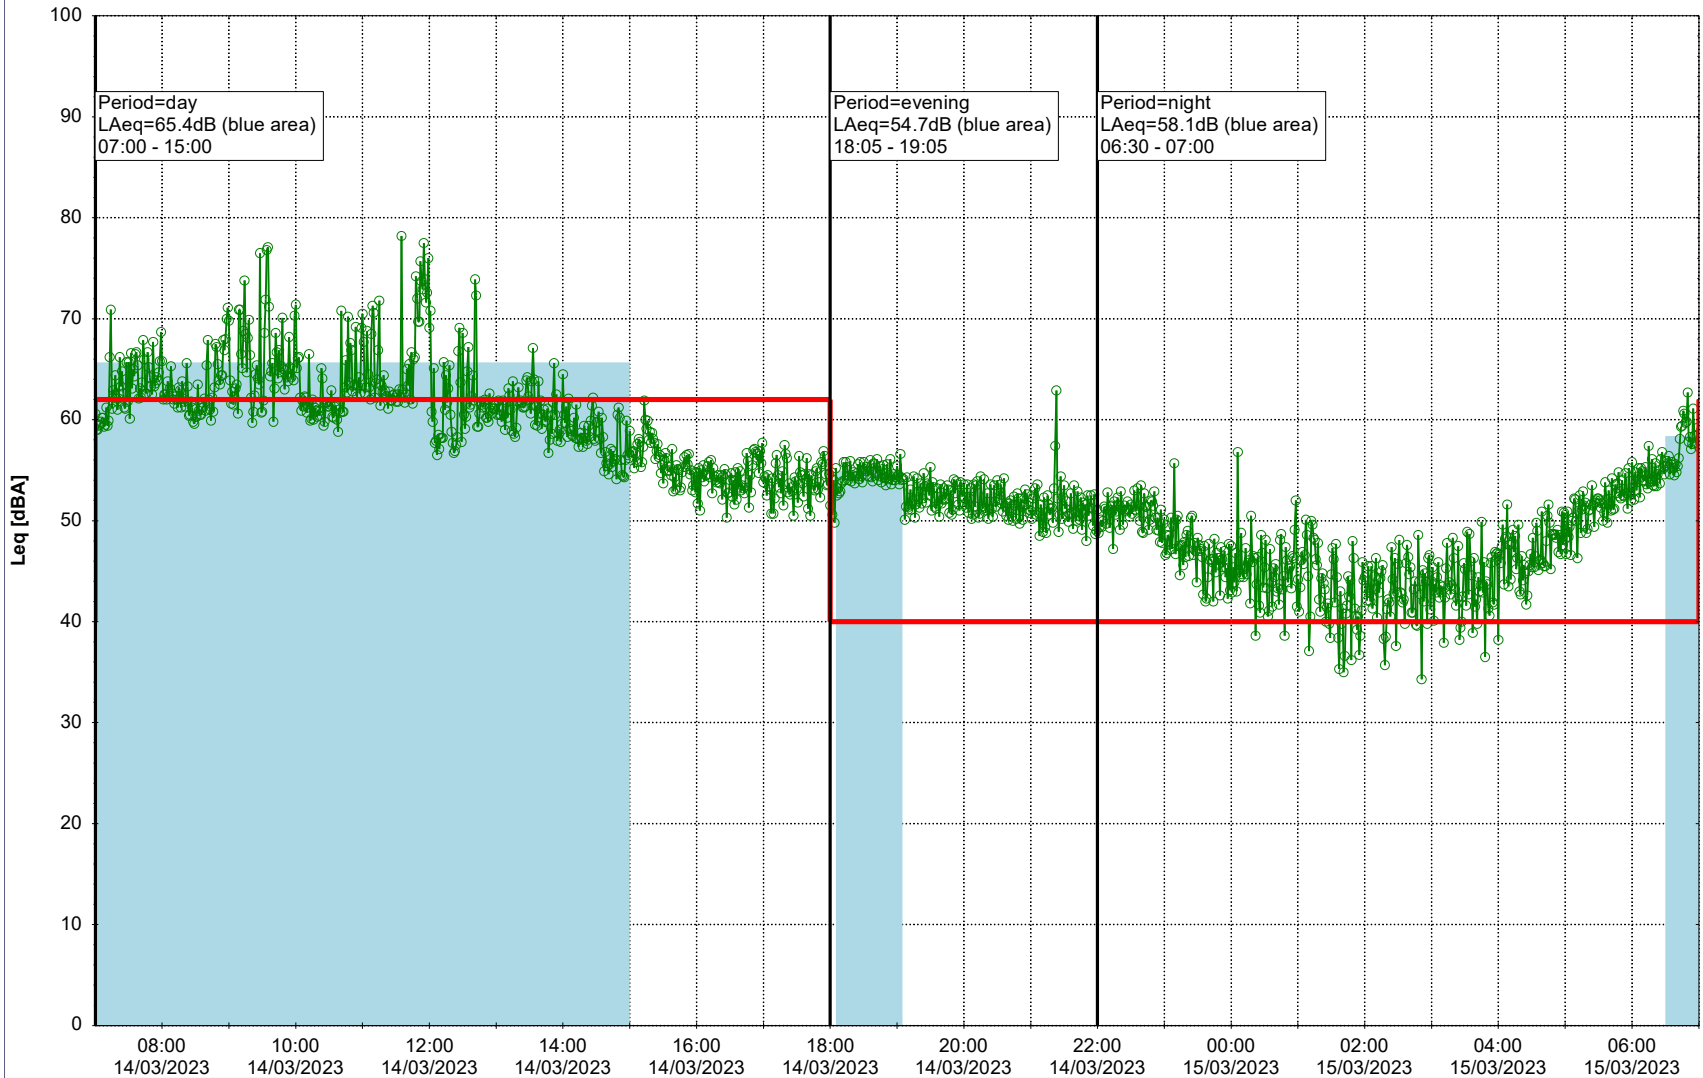

Project: Kronos Sydhavnen
Construction: Sluseholmen
Location: N-V

Plan View

Remarks

...

Noise Time Related Diagram

14/03/2023
15/03/2023

SLU_NS01

Project: Kronos Sydhavnen
Construction: Sluseholmen
Location: N-V

Plan View

Remarks

...

Noise Time Related Diagram

15/03/2023
16/03/2023

○○○○ SLU_NS01

Project: Kronos Sydhavnen
Construction: Sluseholmen
Location: N-V

Plan View

0 5 10 15 20 [m]

Remarks

...

Noise Time Related Diagram

16/03/2023
17/03/2023

○○○○ SLU_NS01

Project: Kronos Sydhavnen
Construction: Sluseholmen
Location: N-V

Plan View

Remarks

...

Noise Time Related Diagram

17/03/2023
18/03/2023

SLU_NS01

Project: Kronos Sydhavnen
Construction: Sluseholmen
Location: N-V

Plan View

0 5 10 15 20 [m]