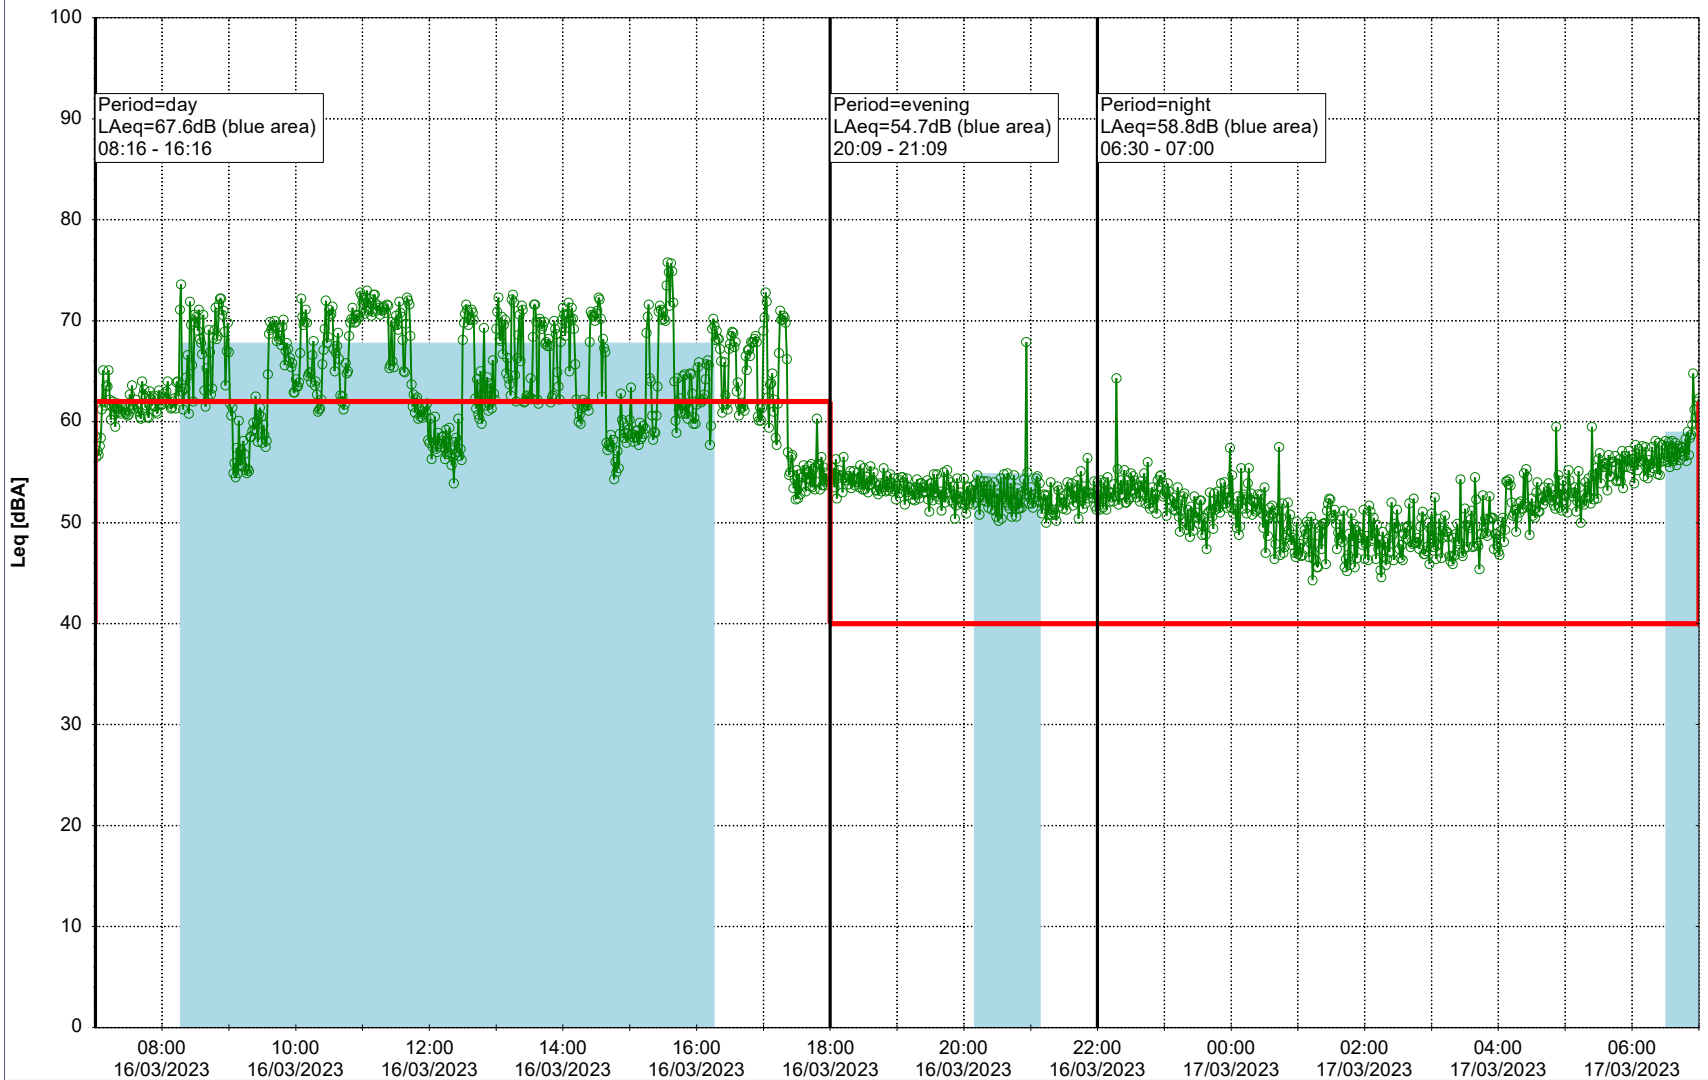

0 5 10 15 20 [m]

Remarks

...

Noise Time Related Diagram

16/03/2023
17/03/2023

○○○○ SLU_NS01

Project: Kronos Sydhavnen
Construction: Sluseholmen
Location: N-V

Plan View

Remarks

...

Noise Time Related Diagram

17/03/2023
18/03/2023

SLU_NS01

Project: Kronos Sydhavnen
Construction: Sluseholmen
Location: N-V

Plan View

0 5 10 15 20 [m]

Remarks

...

Noise Time Related Diagram

18/03/2023

19/03/2023

○○○○ SLU_NS01

Project: Kronos Sydhavnen
Construction: Sluseholmen
Location: N-V

Plan View