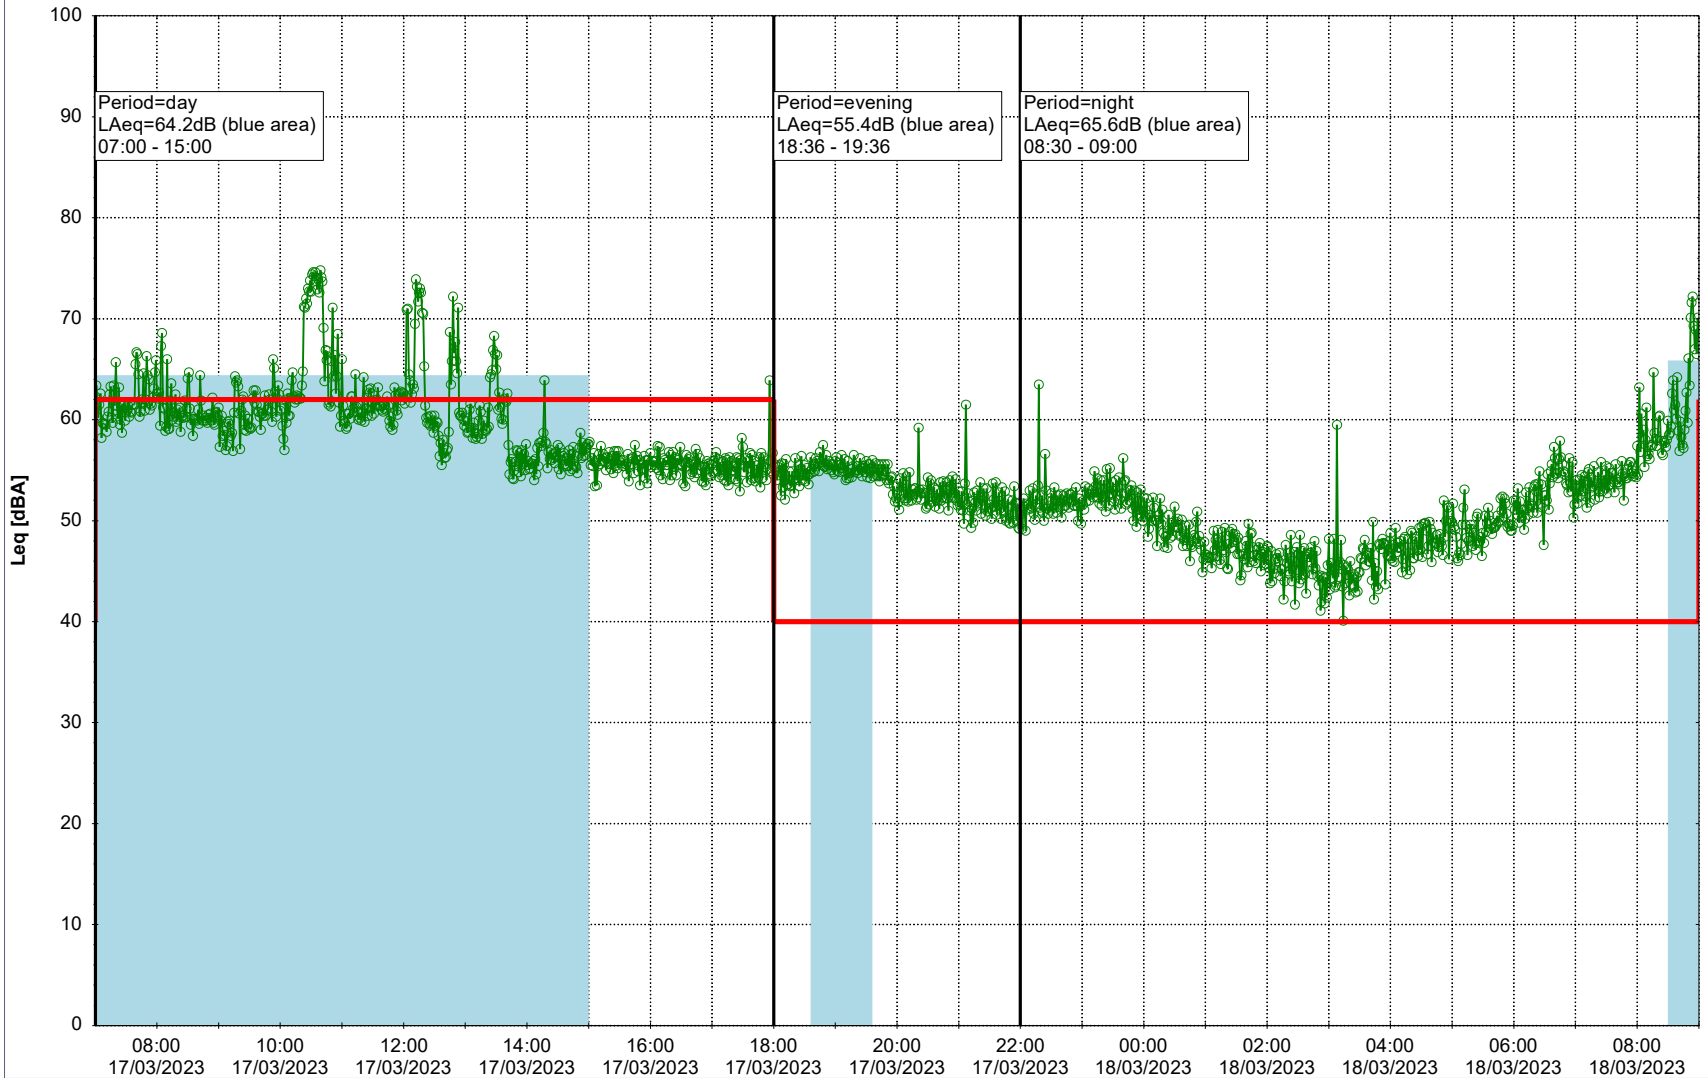

0 5 10 15 20 [m]

Remarks

...

Noise Time Related Diagram

16/03/2023
17/03/2023

○○○○ SLU_NS01

Project: Kronos Sydhavnen
Construction: Sluseholmen
Location: N-V

Plan View

Remarks

...

Noise Time Related Diagram

17/03/2023
18/03/2023

SLU_NS01

Project: Kronos Sydhavnen
Construction: Sluseholmen
Location: N-V

Plan View

0 5 10 15 20 [m]

Remarks

...

Noise Time Related Diagram

18/03/2023

19/03/2023

○○○○ SLU_NS01

Project: Kronos Sydhavnen
Construction: Sluseholmen
Location: N-V

Plan View