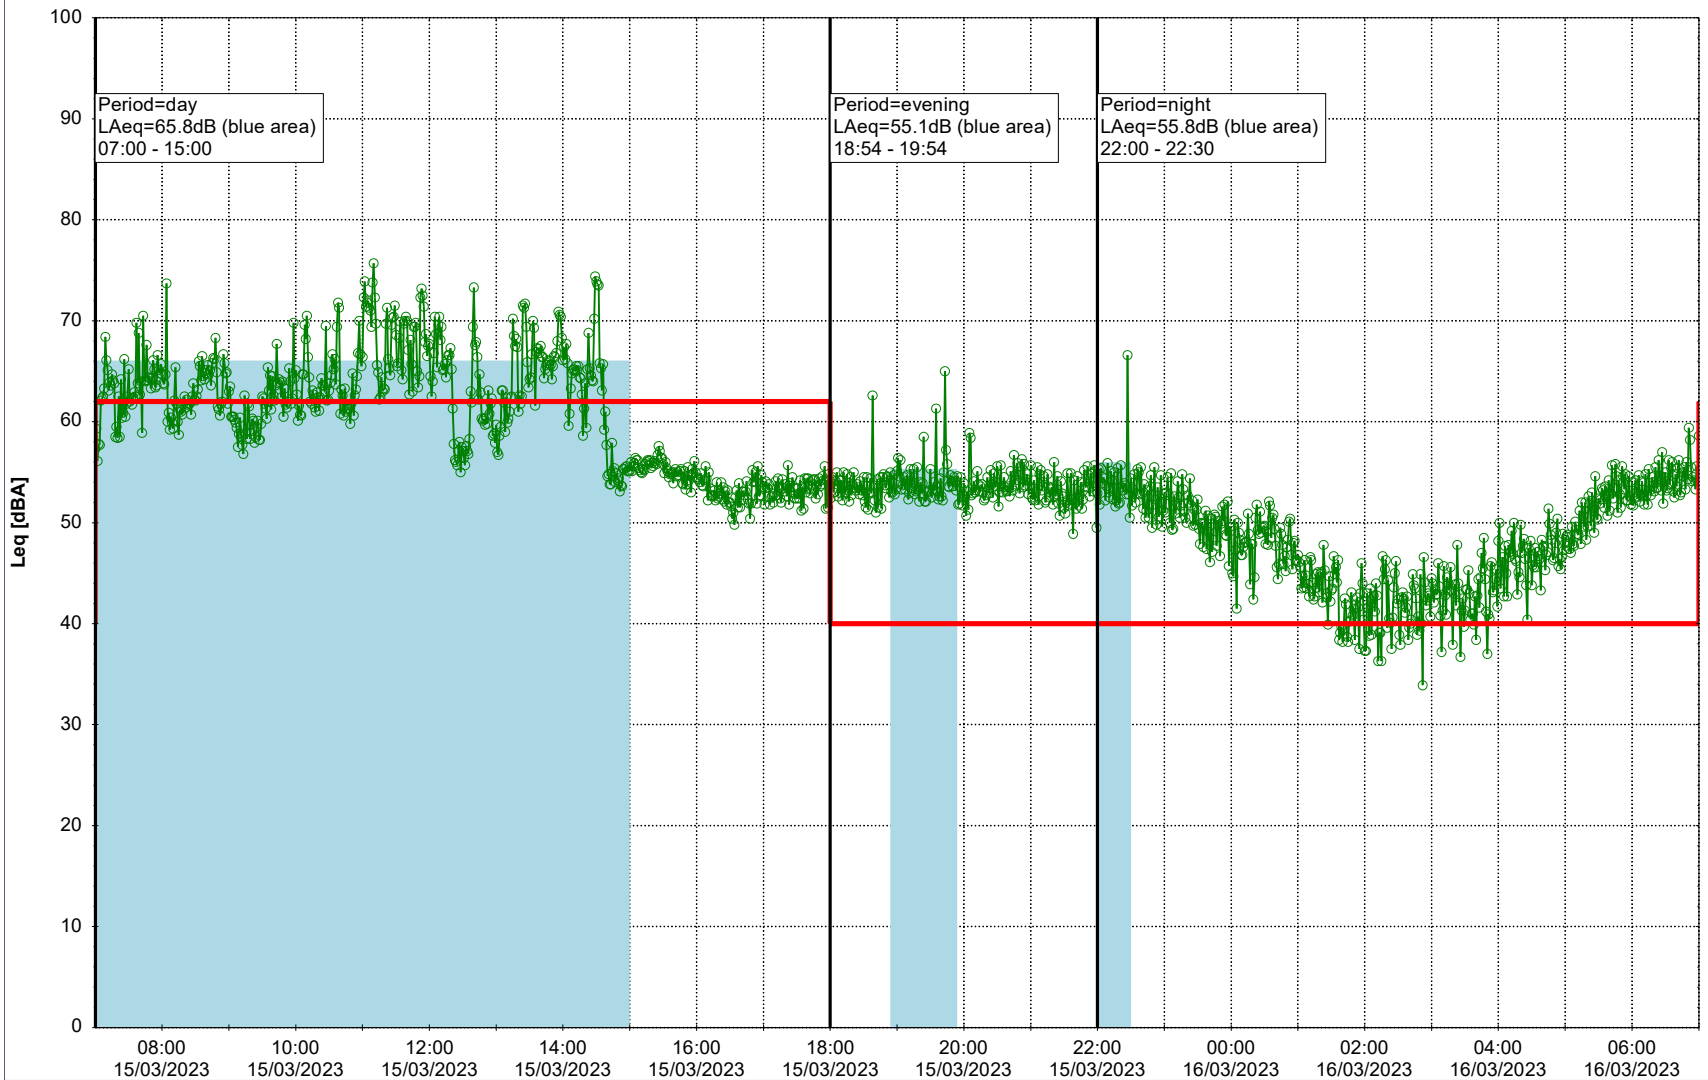

Plan View

Remarks

...

Noise Time Related Diagram

15/03/2023
16/03/2023

○○○○ SLU_NS01

Project: Kronos Sydhavnen
Construction: Sluseholmen
Location: N-V

Plan View

0 5 10 15 20 [m]

Remarks

...

Noise Time Related Diagram

16/03/2023
17/03/2023

○○○○ SLU_NS01

Project: Kronos Sydhavnen
Construction: Sluseholmen
Location: N-V

Plan View

Remarks

...

Noise Time Related Diagram

17/03/2023
18/03/2023

SLU_NS01

Project: Kronos Sydhavnen
Construction: Sluseholmen
Location: N-V

Plan View

0 5 10 15 20 [m]

Remarks

...

Noise Time Related Diagram

18/03/2023

19/03/2023

○○○○ SLU_NS01

Project: Kronos Sydhavnen
Construction: Sluseholmen
Location: N-V

Plan View