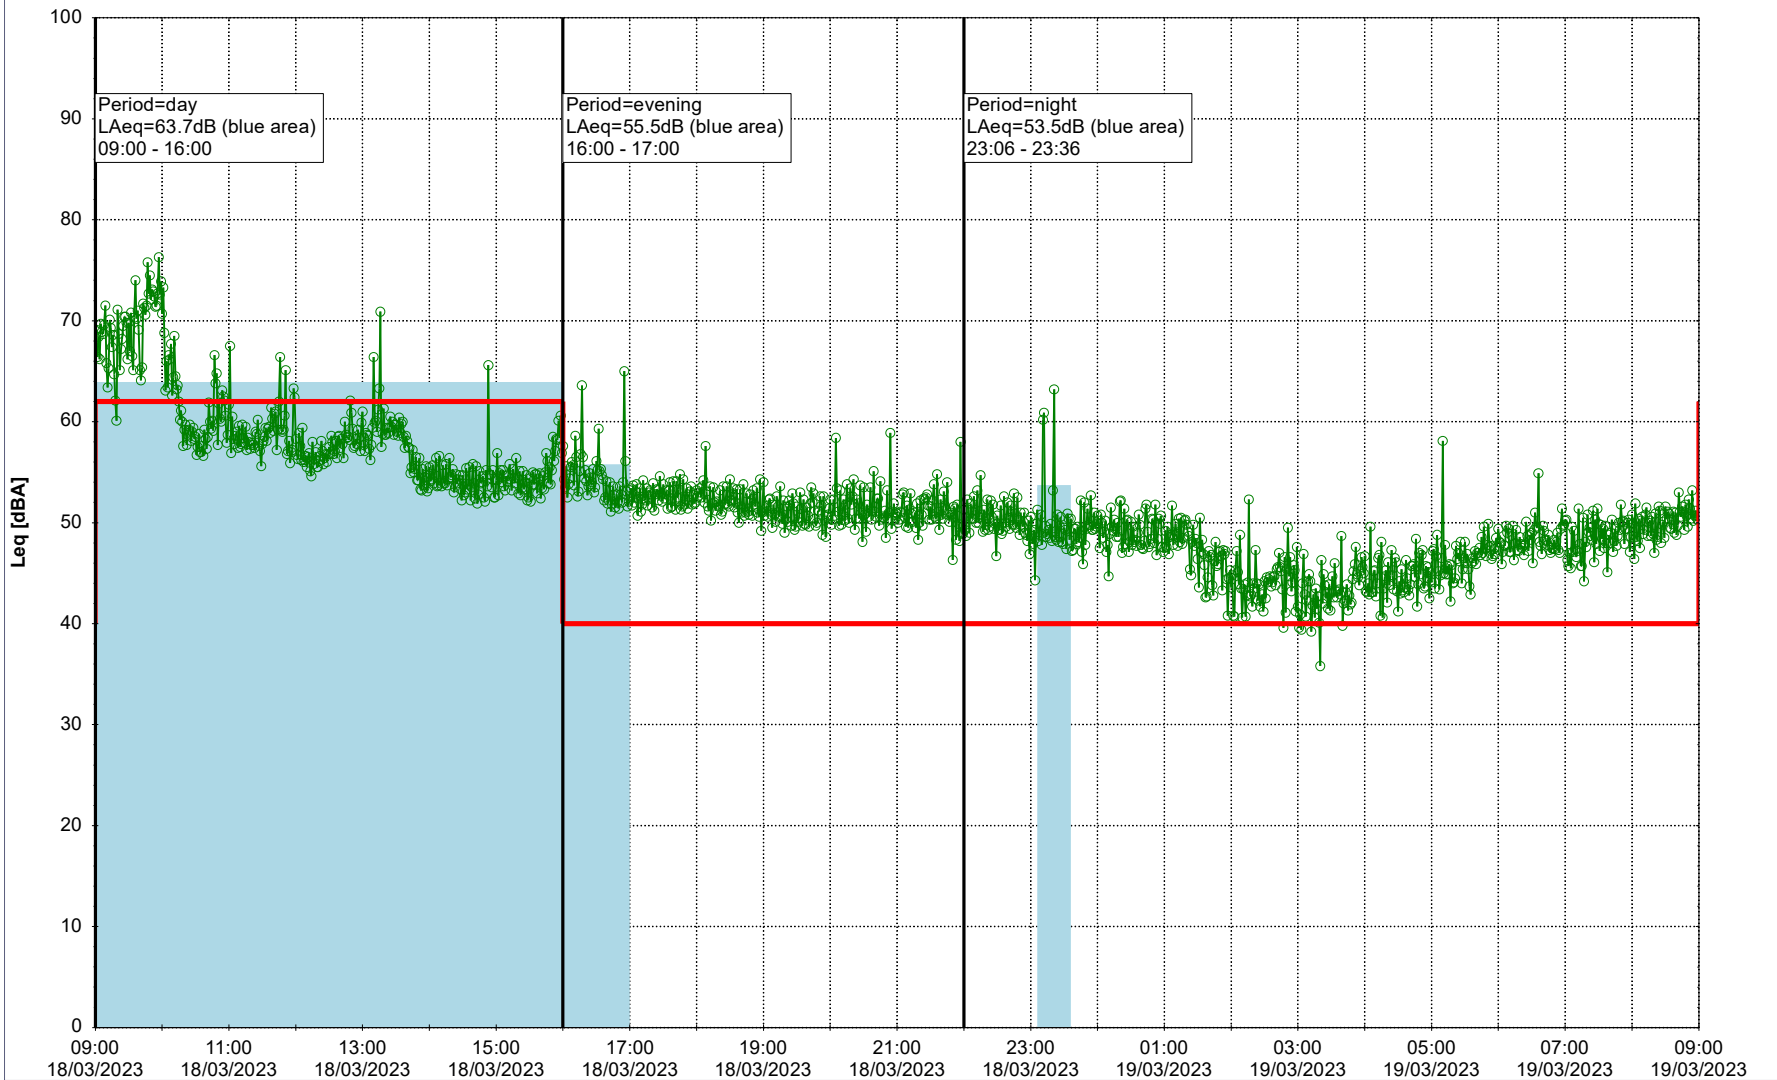

Remarks

...

Noise Time Related Diagram

17/03/2023
18/03/2023

SLU_NS01

Project: Kronos Sydhavnen
Construction: Sluseholmen
Location: N-V

Plan View

0 5 10 15 20 [m]

Remarks

...

Noise Time Related Diagram

18/03/2023

19/03/2023

○○○○ SLU_NS01

Project: Kronos Sydhavnen
Construction: Sluseholmen
Location: N-V

Plan View