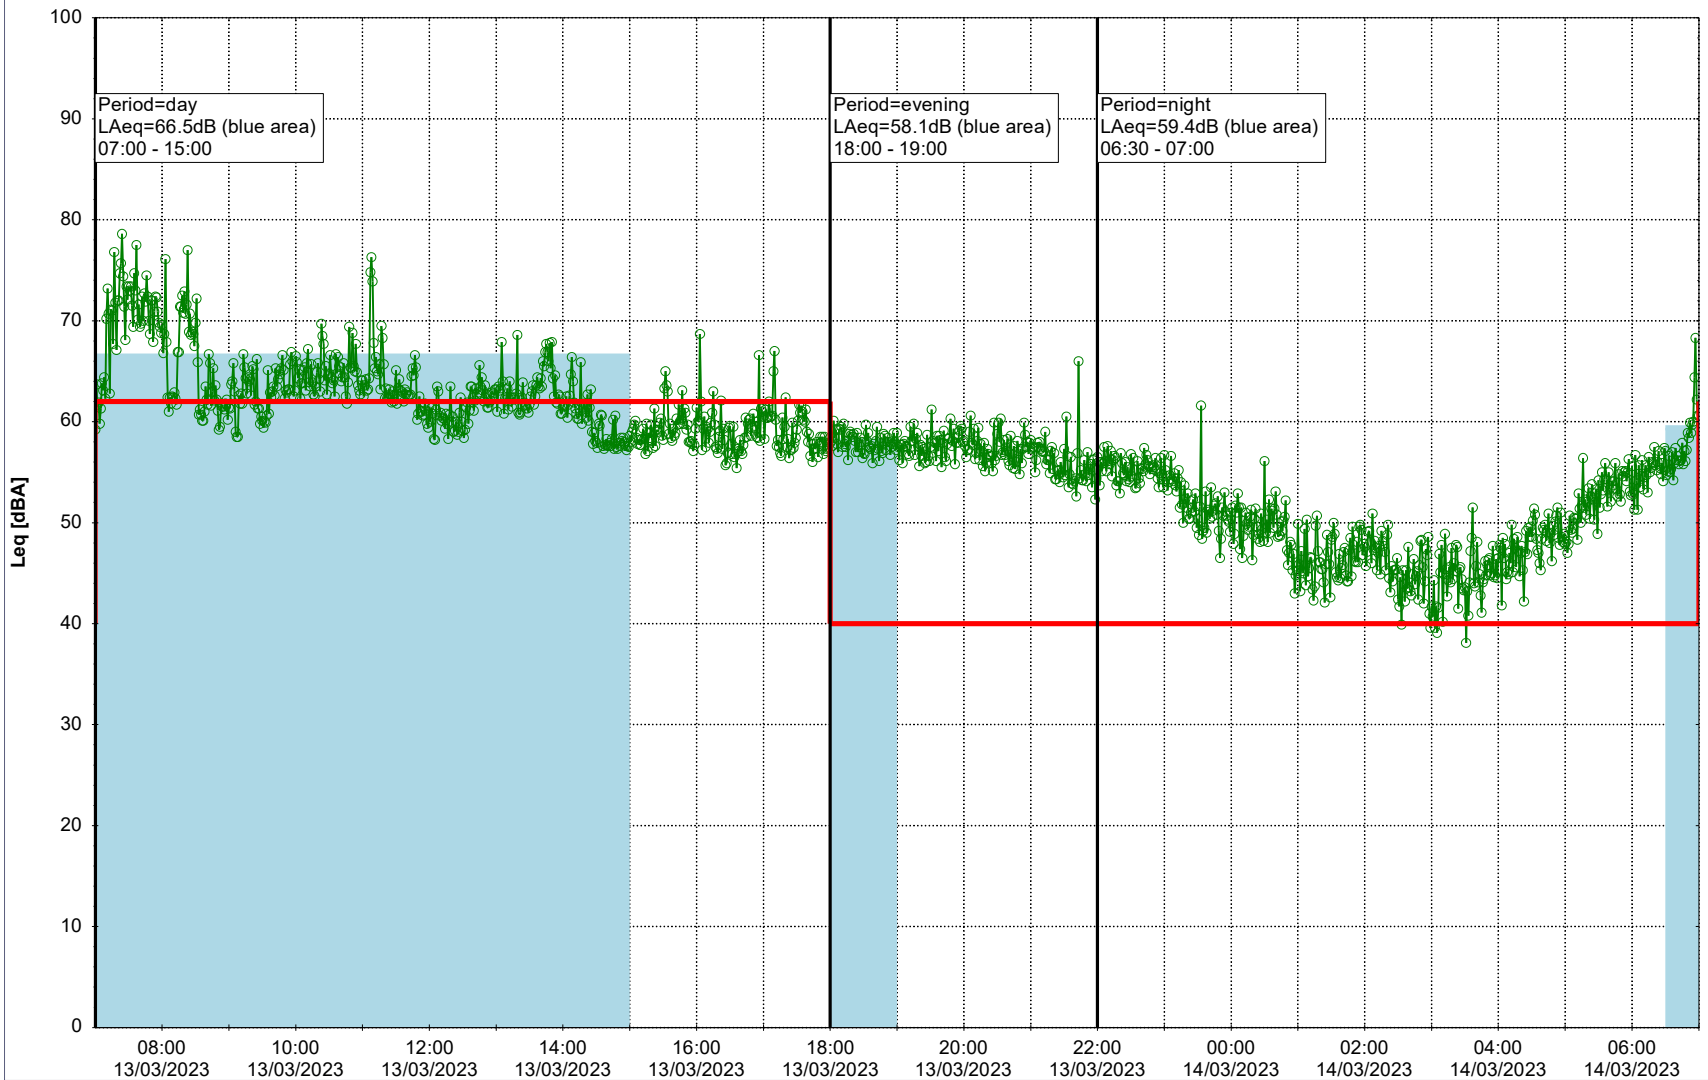

Project: Kronos Sydhavnen
Construction: Sluseholmen
Location: N-V

Plan View

0 5 10 15 20 [m]

Remarks

...

Noise Time Related Diagram

13/03/2023
14/03/2023

○○○○ SLU_NS01

Project: Kronos Sydhavnen
Construction: Sluseholmen
Location: N-V

Plan View

Remarks

...

Noise Time Related Diagram

14/03/2023
15/03/2023

SLU_NS01

Project: Kronos Sydhavnen
Construction: Sluseholmen
Location: N-V

Plan View

Remarks

...

Noise Time Related Diagram

15/03/2023
16/03/2023

○○○○ SLU_NS01

Project: Kronos Sydhavnen
Construction: Sluseholmen
Location: N-V

Plan View

Remarks

...

Noise Time Related Diagram

17/03/2023
18/03/2023

SLU_NS01

Project: Kronos Sydhavnen
Construction: Sluseholmen
Location: N-V

Plan View

0 5 10 15 20 [m]