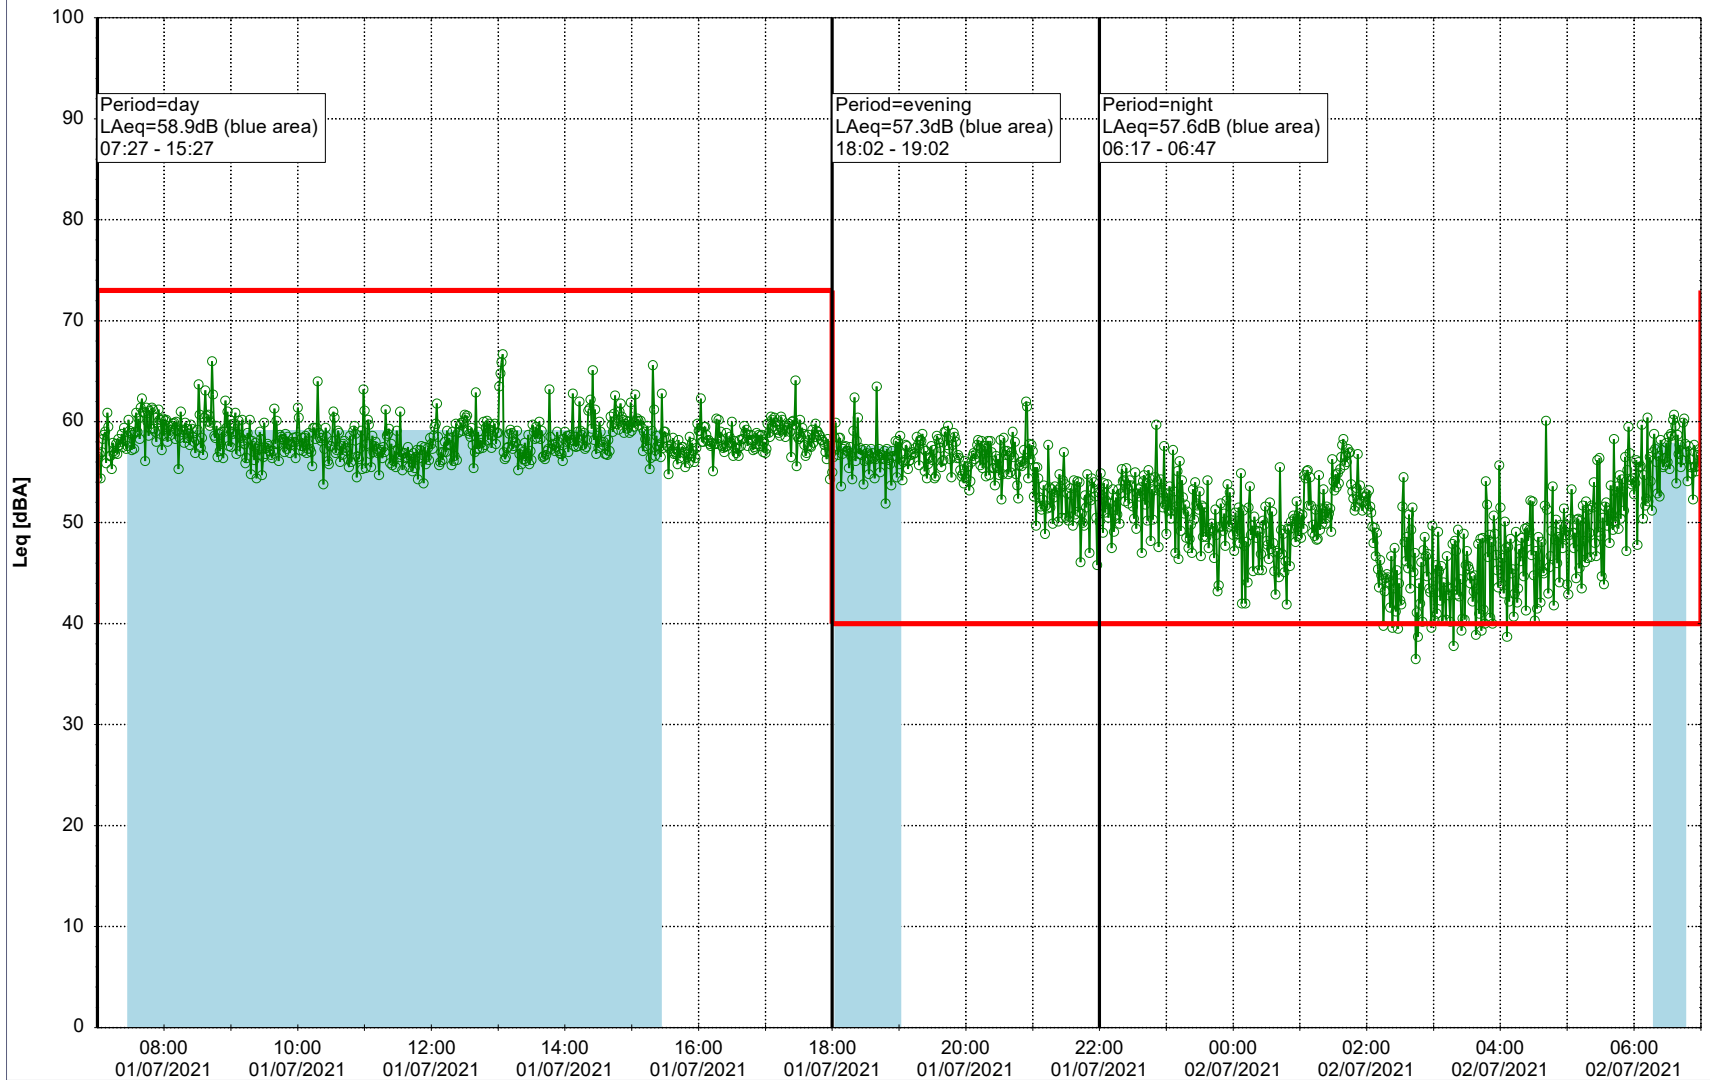

Remarks

...

Noise Time Related Diagram

30/06/2021
01/07/2021

○ ○ ○ ○ HOL_NS01

Project: Kronos Sydhavnen
Construction: Havneholmen
Location: N-V

Plan View

Remarks

...

Noise Time Related Diagram

01/07/2021
02/07/2021

○ ○ ○ ○ HOL_NS01

Project: Kronos Sydhavnen
Construction: Havneholmen
Location: N-V

Plan View

Remarks

...

Noise Time Related Diagram

02/07/2021
03/07/2021

○ ○ ○ ○ HOL_NS01

Plan View

Project: Kronos Sydhavnen
Construction: Havneholmen
Location: N-V

03/07/2021
04/07/2021

Noise Time Related Diagram

○○○ HOL_NS01