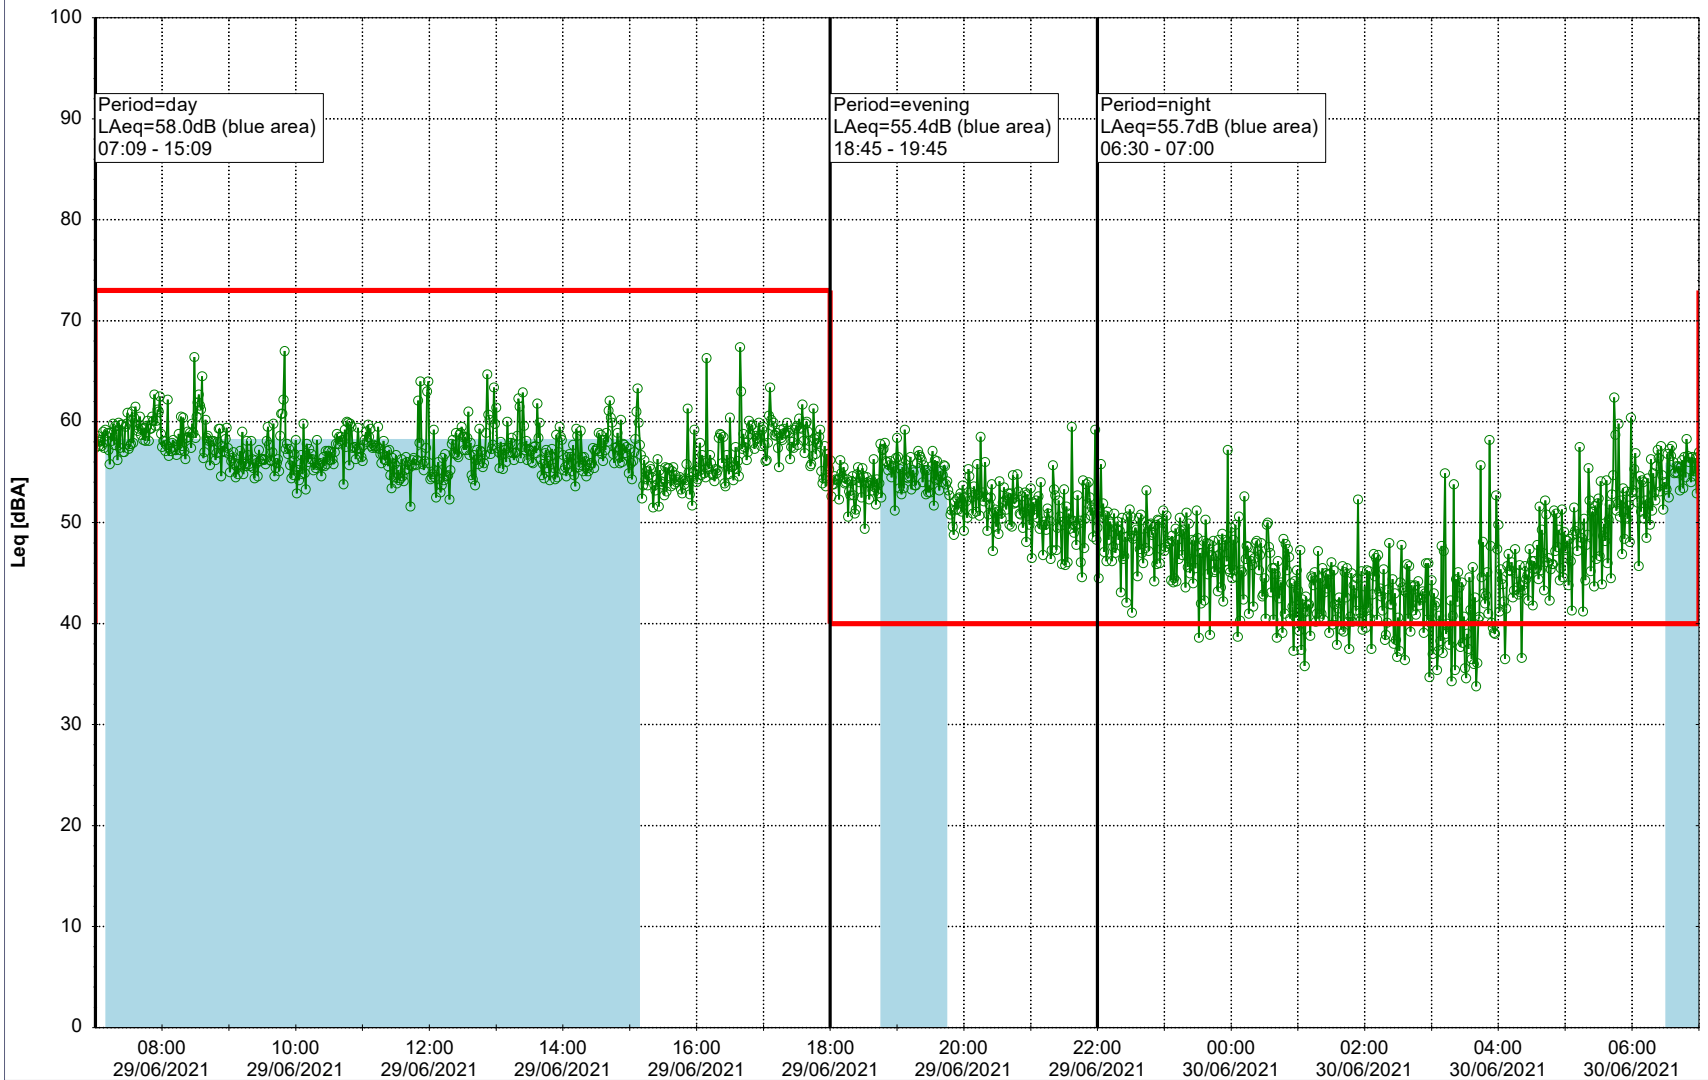

Plan View

Remarks

...

Noise Time Related Diagram

29/06/2021
30/06/2021

○ ○ ○ ○ HOL_NS01

Project: Kronos Sydhavnen
Construction: Havneholmen
Location: N-V

Plan View

Remarks

...

Noise Time Related Diagram

30/06/2021
01/07/2021

○ ○ ○ ○ HOL_NS01

Project: Kronos Sydhavnen
Construction: Havneholmen
Location: N-V

Plan View

Remarks

...

Noise Time Related Diagram

01/07/2021
02/07/2021

○ ○ ○ ○ HOL_NS01

Project: Kronos Sydhavnen
Construction: Havneholmen
Location: N-V

Plan View

Remarks

...