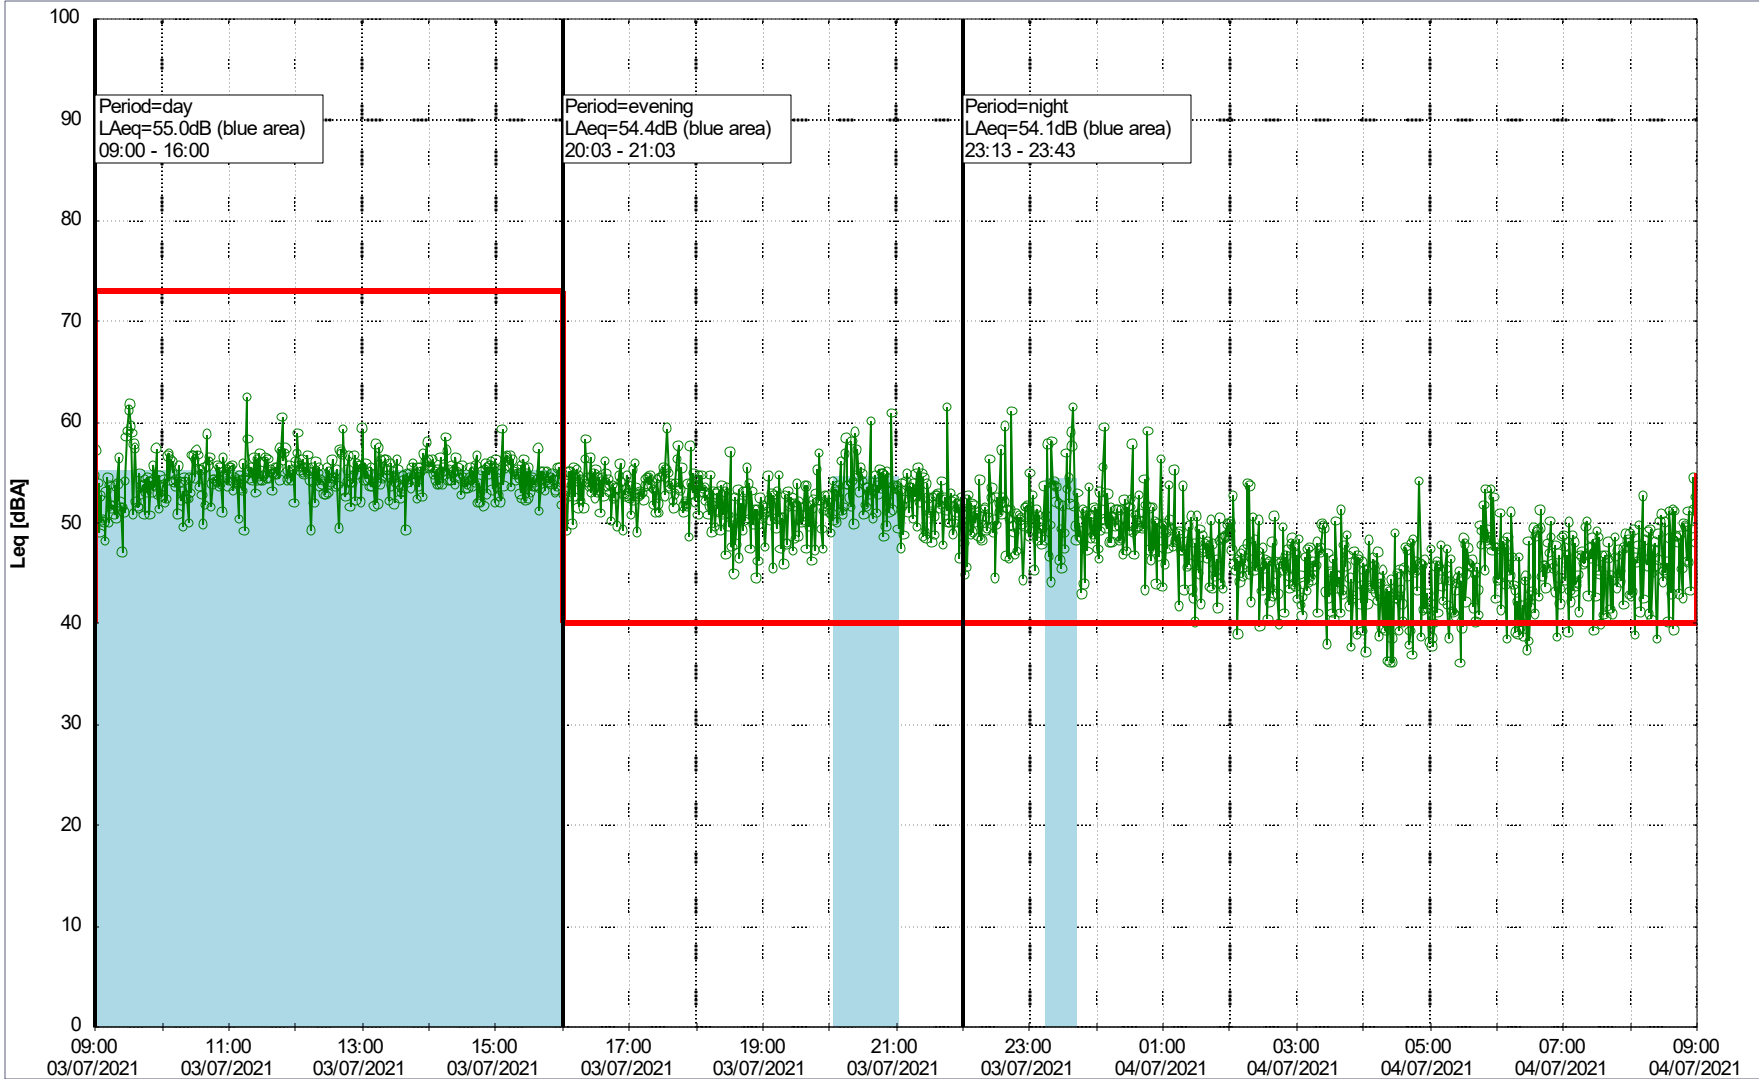

Noise Time Related Diagram

02/07/2021
03/07/2021

○ ○ ○ ○ HOL_NS01

Plan View

Project: Kronos Sydhavnen
Construction: Havneholmen
Location: N-V

03/07/2021
04/07/2021

Noise Time Related Diagram

○○○ HOL_NS01

Remarks

...

Project: Kronos Sydhavnen
Construction: Havneholmen
Location: N-V

Plan View

Noise Time Related Diagram

04/07/2021
05/07/2021

○○○ HOL_NS01

Remarks