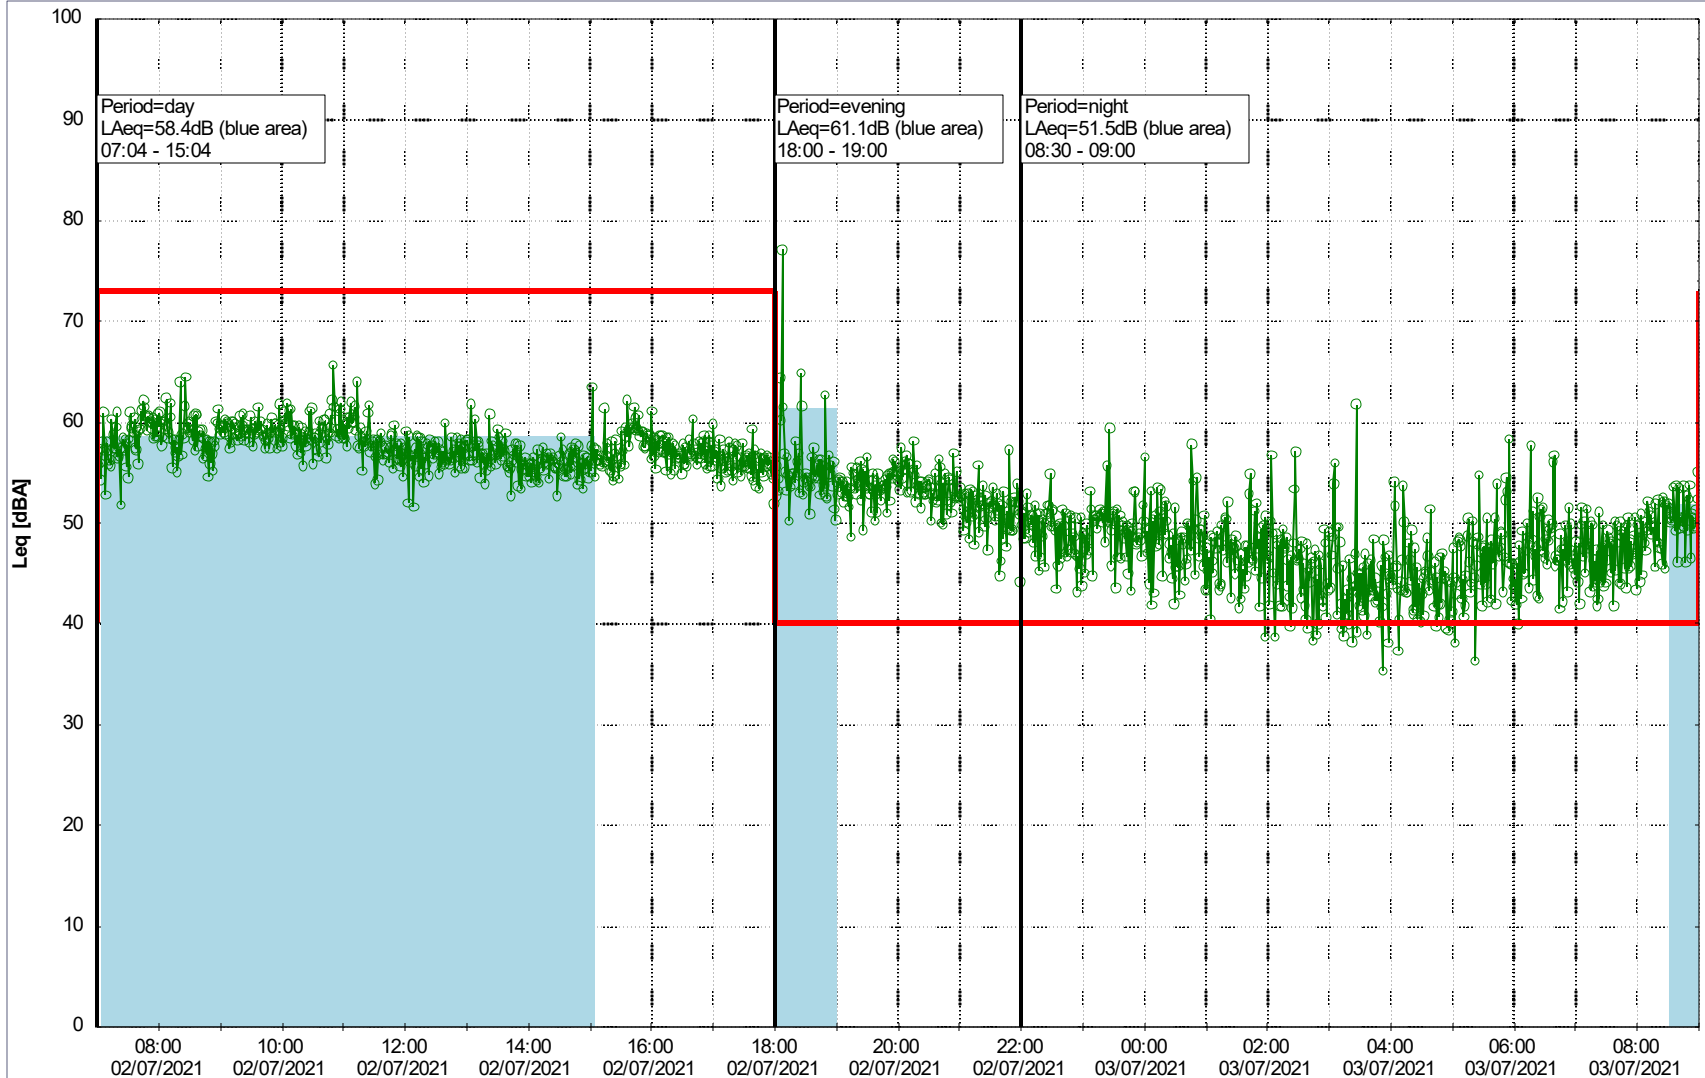

...

Noise Time Related Diagram

01/07/2021
02/07/2021

○ ○ ○ ○ HOL_NS01

Project: Kronos Sydhavnen
Construction: Havneholmen
Location: N-V

Plan View

Remarks

...

Noise Time Related Diagram

02/07/2021
03/07/2021

○ ○ ○ ○ HOL_NS01

Plan View

Project: Kronos Sydhavnen
Construction: Havneholmen
Location: N-V

03/07/2021
04/07/2021

Noise Time Related Diagram

○○○ HOL_NS01