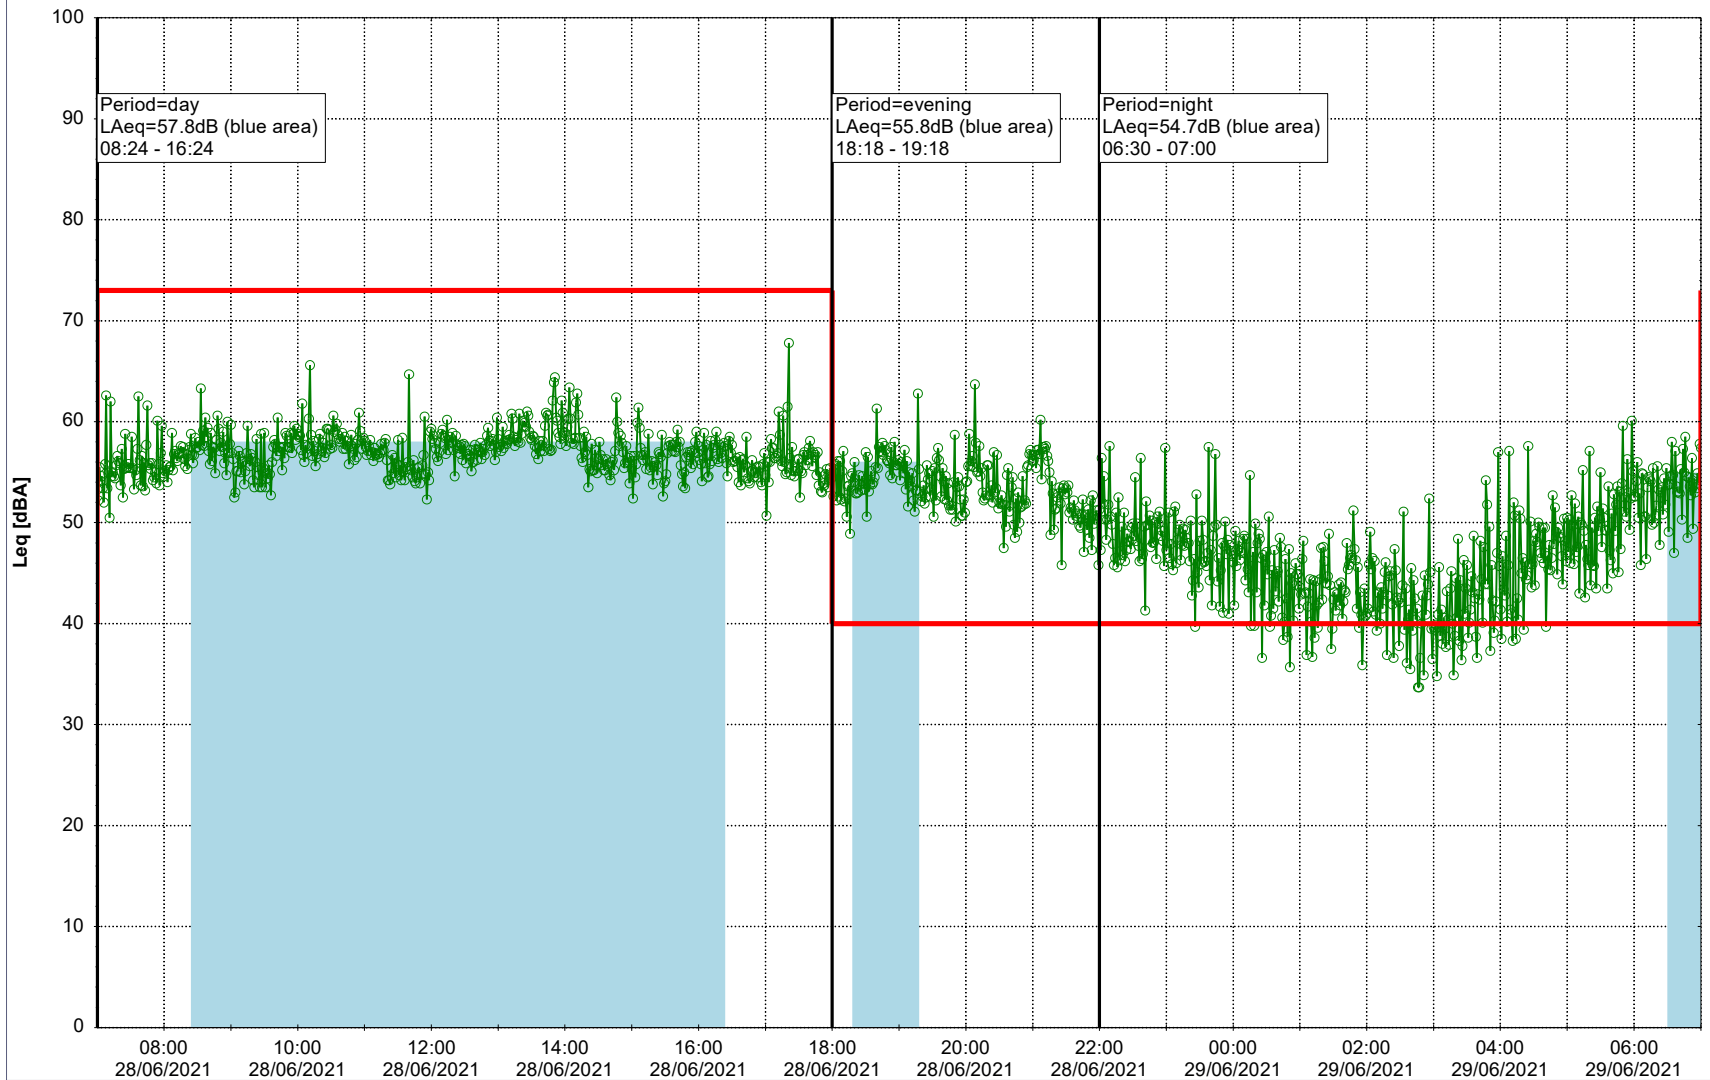

Noise Time Related Diagram

28/06/2021
29/06/2021

○ ○ ○ ○ HOL_NS01