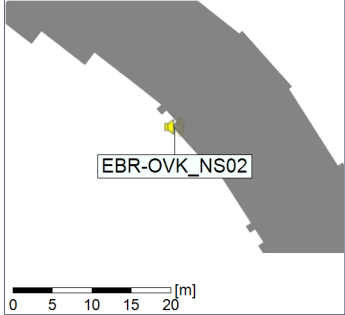

### Noise Time Related Diagram

29/12/2022  
30/12/2022

○○○ EBR-OVK\_NS02

Project: Kronos Sydhavnen  
Construction: Enghave Brygge  
Location: N-V

Plan View

EBR-OVK\_NS02

Remarks

...