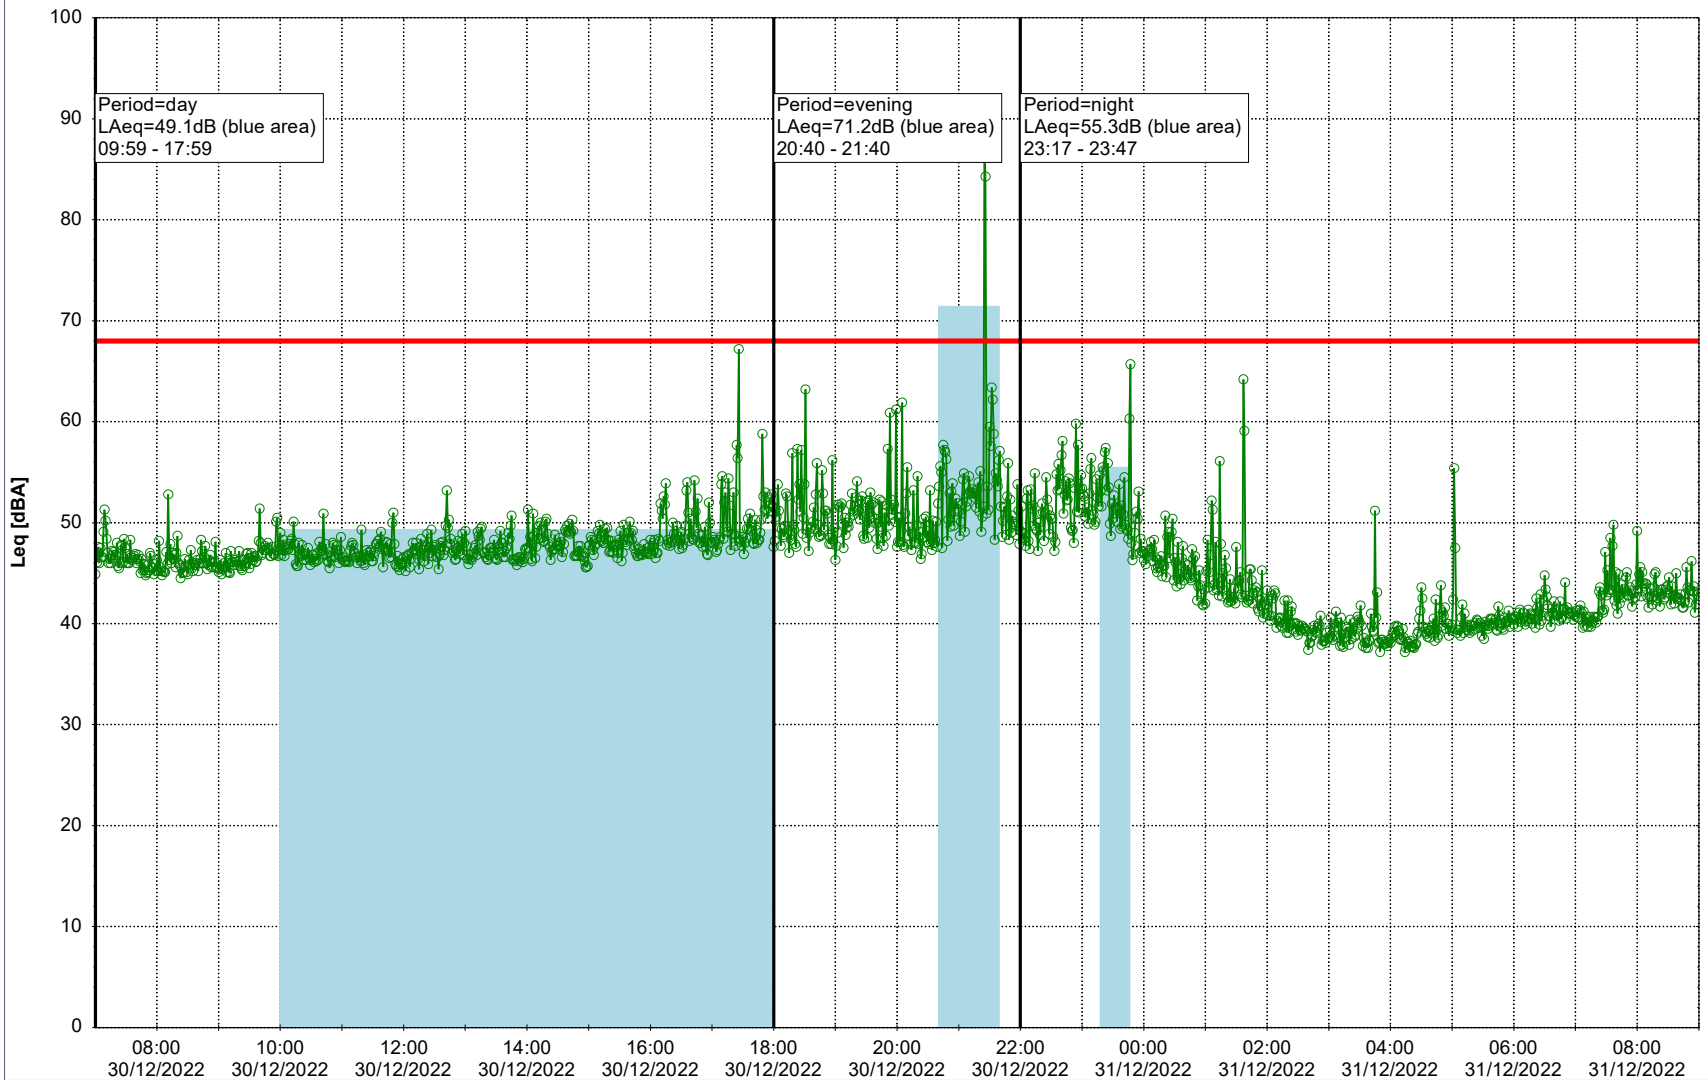

### Noise Time Related Diagram

29/12/2022  
30/12/2022

○○○ EBR-OVK\_NS02

Project: Kronos Sydhavnen  
Construction: Enghave Brygge  
Location: N-V

Plan View

EBR-OVK\_NS02

Remarks

...

### Noise Time Related Diagram

30/12/2022  
31/12/2022

○○○○ EBR-OVK\_NS02

Project: Kronos Sydhavnen  
Construction: Enghave Brygge  
Location: N-V

Plan View

EBR-OVK\_NS02

Remarks

...

### Noise Time Related Diagram

31/12/2022  
01/01/2023

○○○ EBR-OVK\_NS02

**Project:** Kronos Sydhavnen  
**Construction:** Enghave Brygge  
**Location:** N-V

Plan View

EBR-OVK\_NS02

Remarks

...