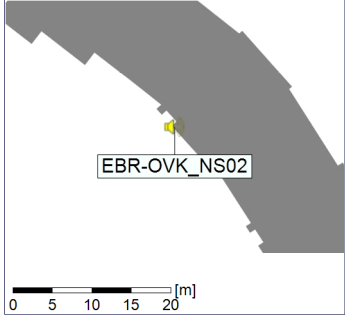

### Noise Time Related Diagram

30/12/2022  
31/12/2022

○○○○ EBR-OVK\_NS02

Project: Kronos Sydhavnen  
Construction: Enghave Brygge  
Location: N-V

Plan View

EBR-OVK\_NS02

Remarks

...