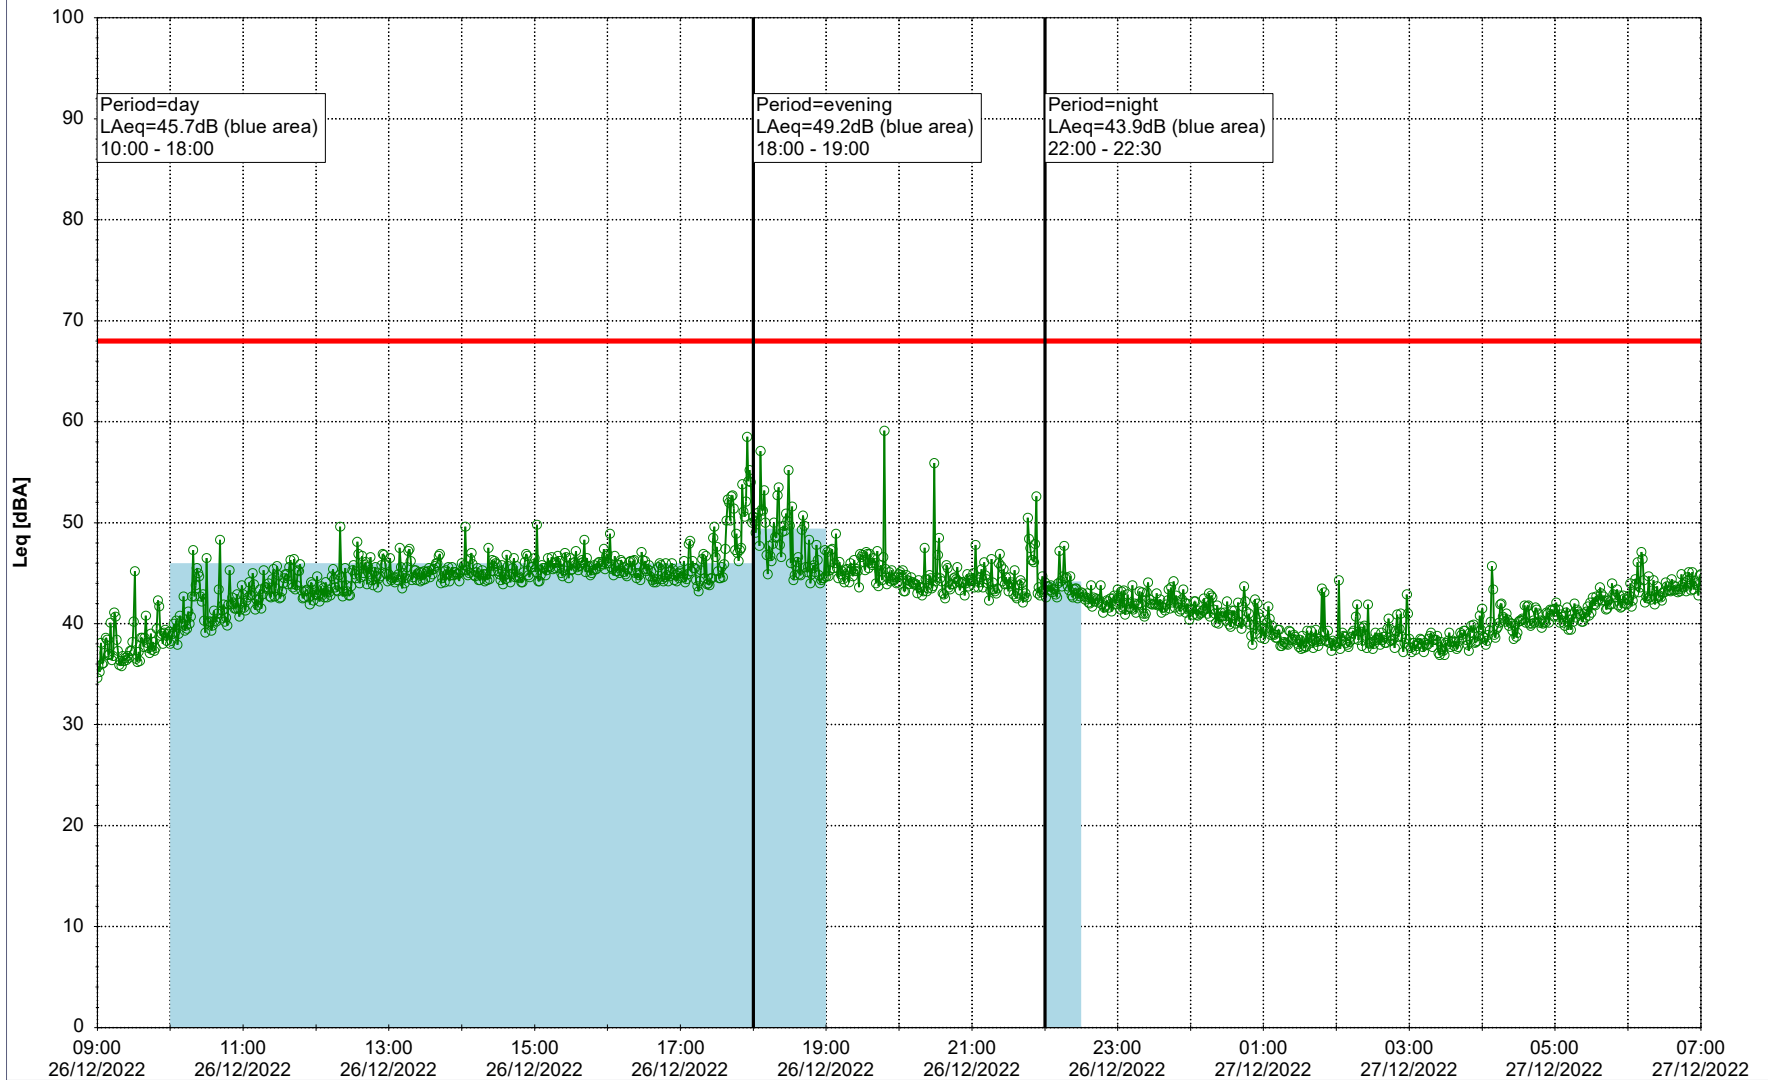

Project: Kronos Sydhavnen  
Construction: Enghave Brygge  
Location: N-V

Plan View

Remarks

...

### Noise Time Related Diagram

26/12/2022  
27/12/2022

○○○○ EBR-OVK\_NS02

**Project:** Kronos Sydhavnen  
**Construction:** Enghave Brygge  
**Location:** N-V

Plan View

Remarks

...