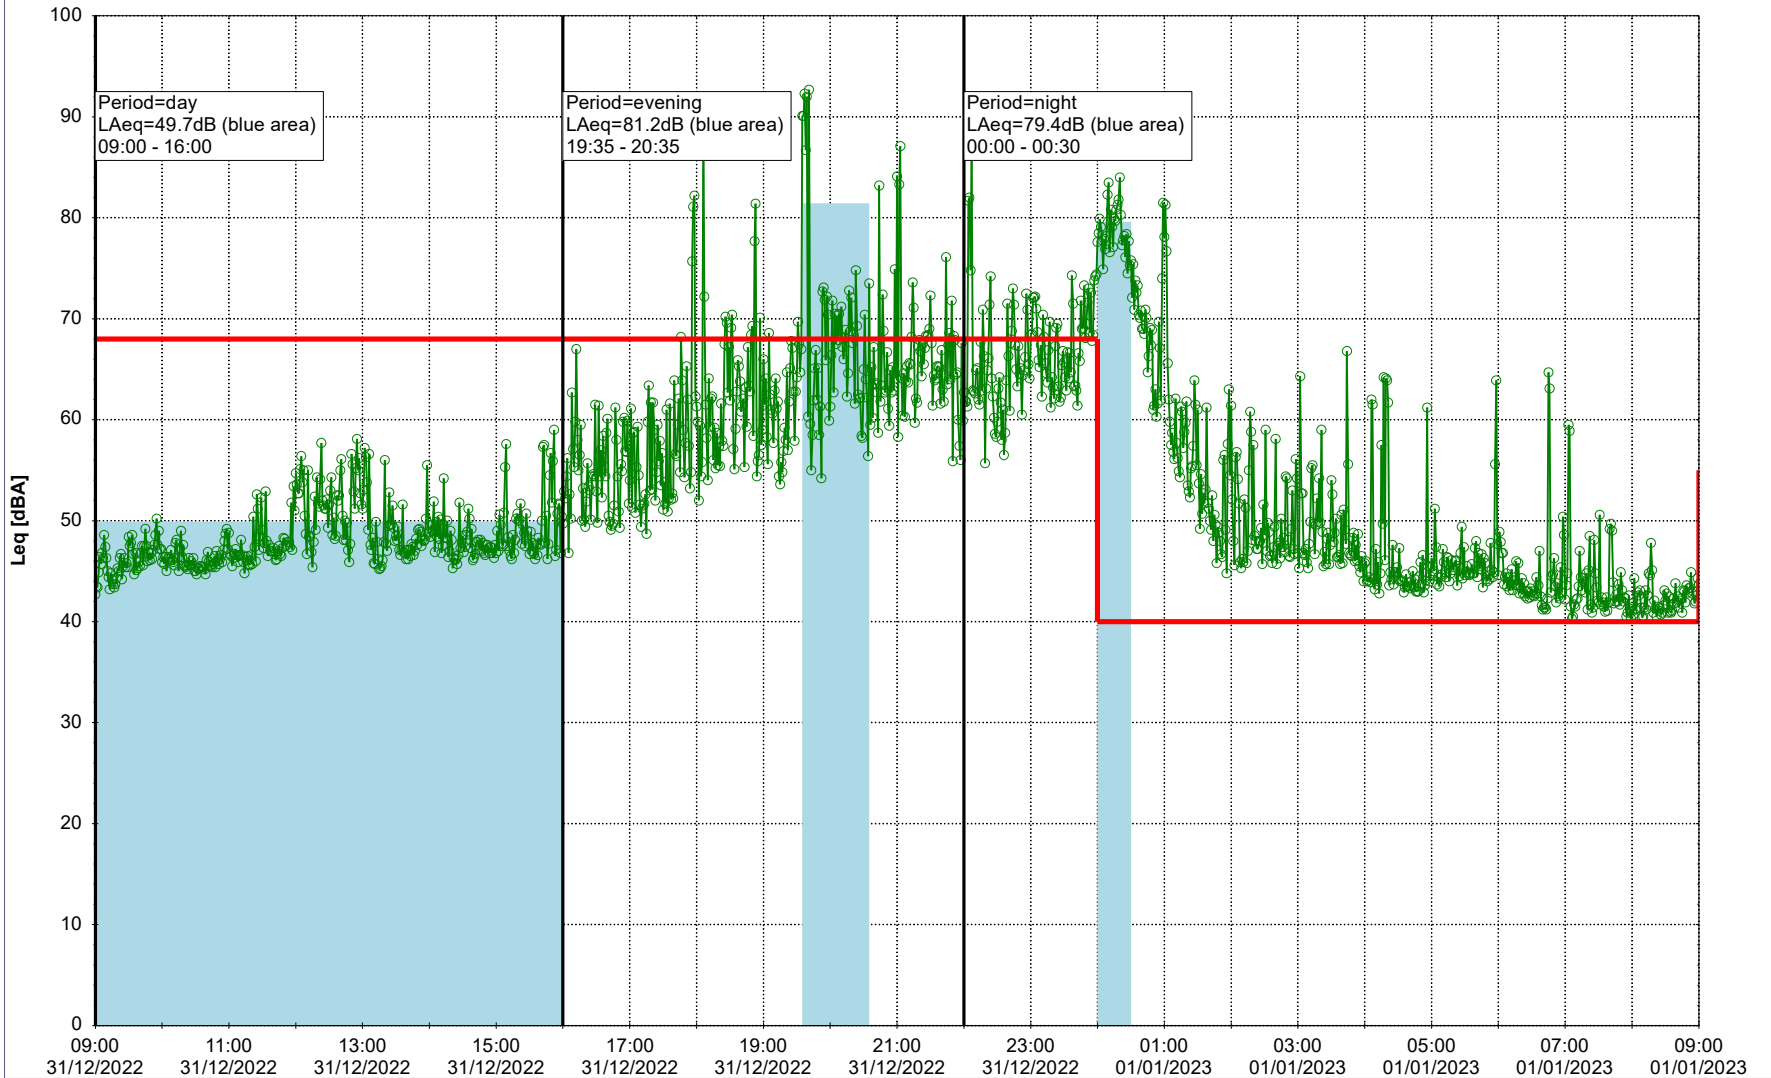

### Noise Time Related Diagram

29/12/2022  
30/12/2022

○○○ EBR-OVK\_NS02

Project: Kronos Sydhavnen  
Construction: Enghave Brygge  
Location: N-V

Plan View

EBR-OVK\_NS02

Remarks

...

### Noise Time Related Diagram

30/12/2022  
31/12/2022

○○○○ EBR-OVK\_NS02

Project: Kronos Sydhavnen  
Construction: Enghave Brygge  
Location: N-V

Plan View

EBR-OVK\_NS02

Remarks

...

### Noise Time Related Diagram

31/12/2022  
01/01/2023

○○○ EBR-OVK\_NS02

**Project:** Kronos Sydhavnen  
**Construction:** Enghave Brygge  
**Location:** N-V

Plan View

EBR-OVK\_NS02

Remarks

...