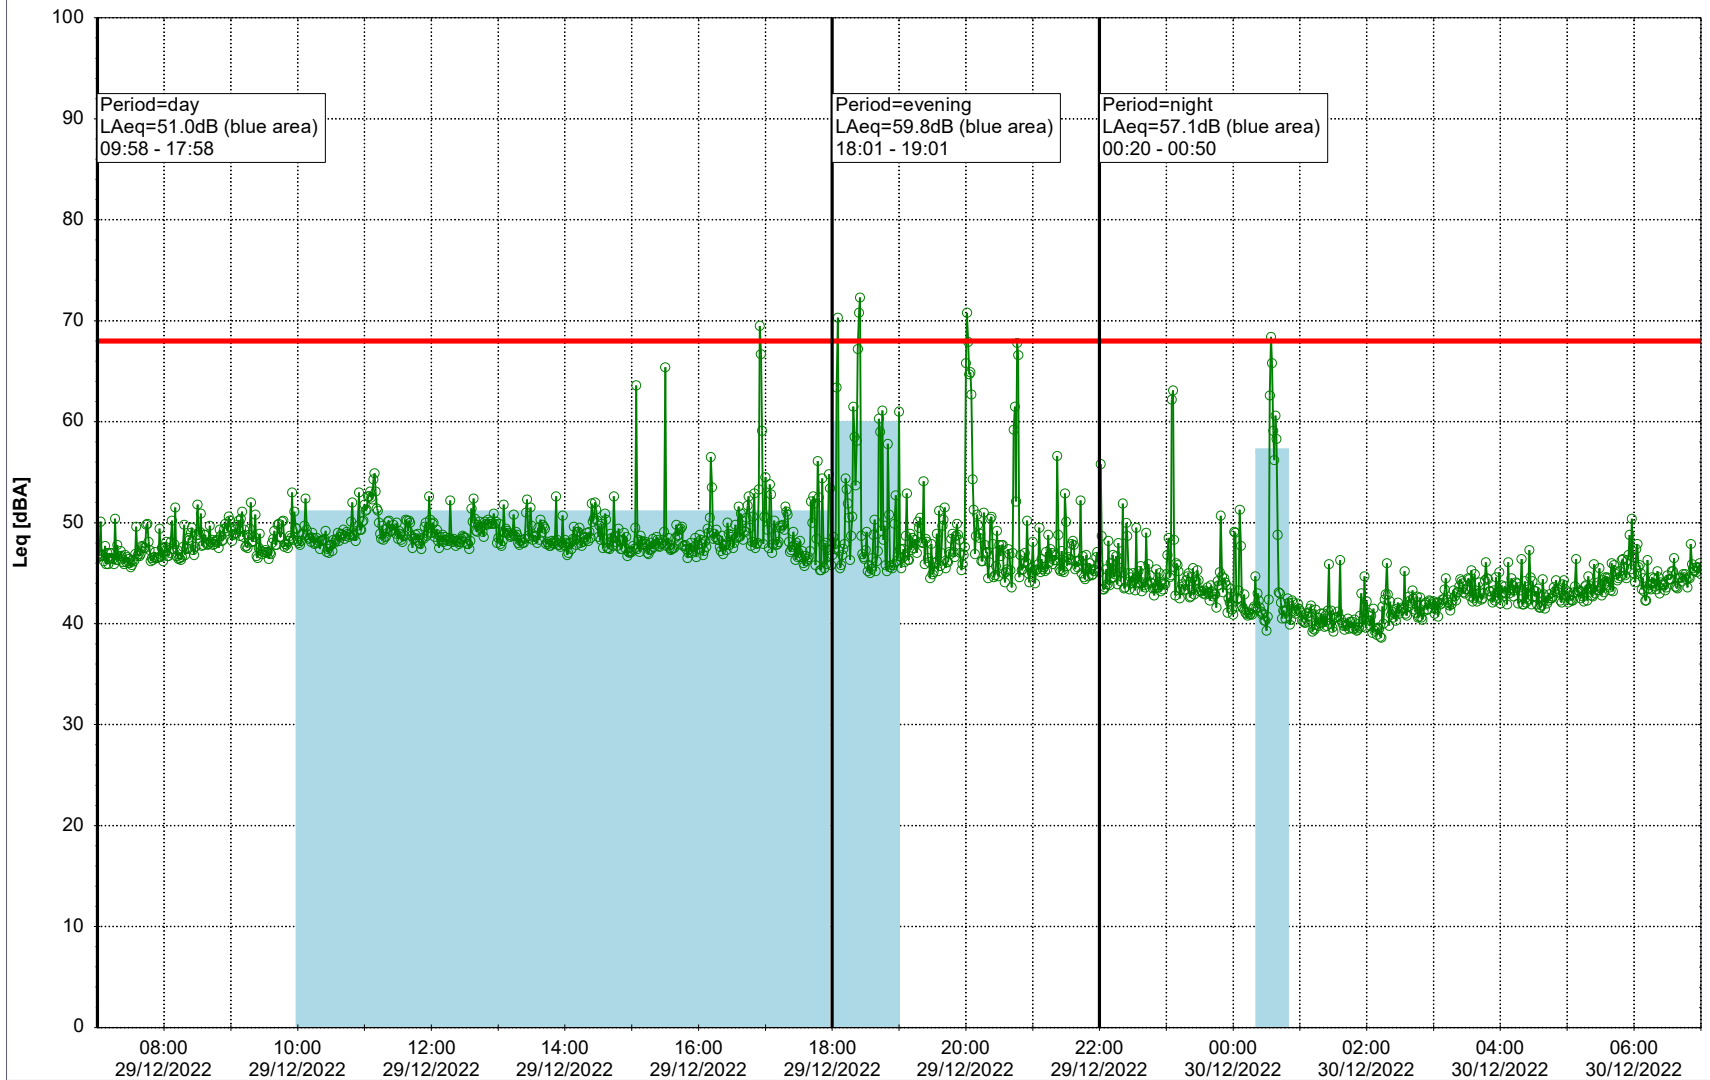

### Noise Time Related Diagram

28/12/2022  
29/12/2022

○○○○ EBR-OVK\_NS02

**Project:** Kronos Sydhavnen  
**Construction:** Enghave Brygge  
**Location:** N-V

Plan View

### Noise Time Related Diagram

29/12/2022  
30/12/2022

○○○ EBR-OVK\_NS02

Project: Kronos Sydhavnen  
Construction: Enghave Brygge  
Location: N-V

Plan View

EBR-OVK\_NS02

Remarks

...

### Noise Time Related Diagram

30/12/2022  
31/12/2022

○○○○ EBR-OVK\_NS02

Project: Kronos Sydhavnen  
Construction: Enghave Brygge  
Location: N-V

Plan View

EBR-OVK\_NS02

Remarks

...