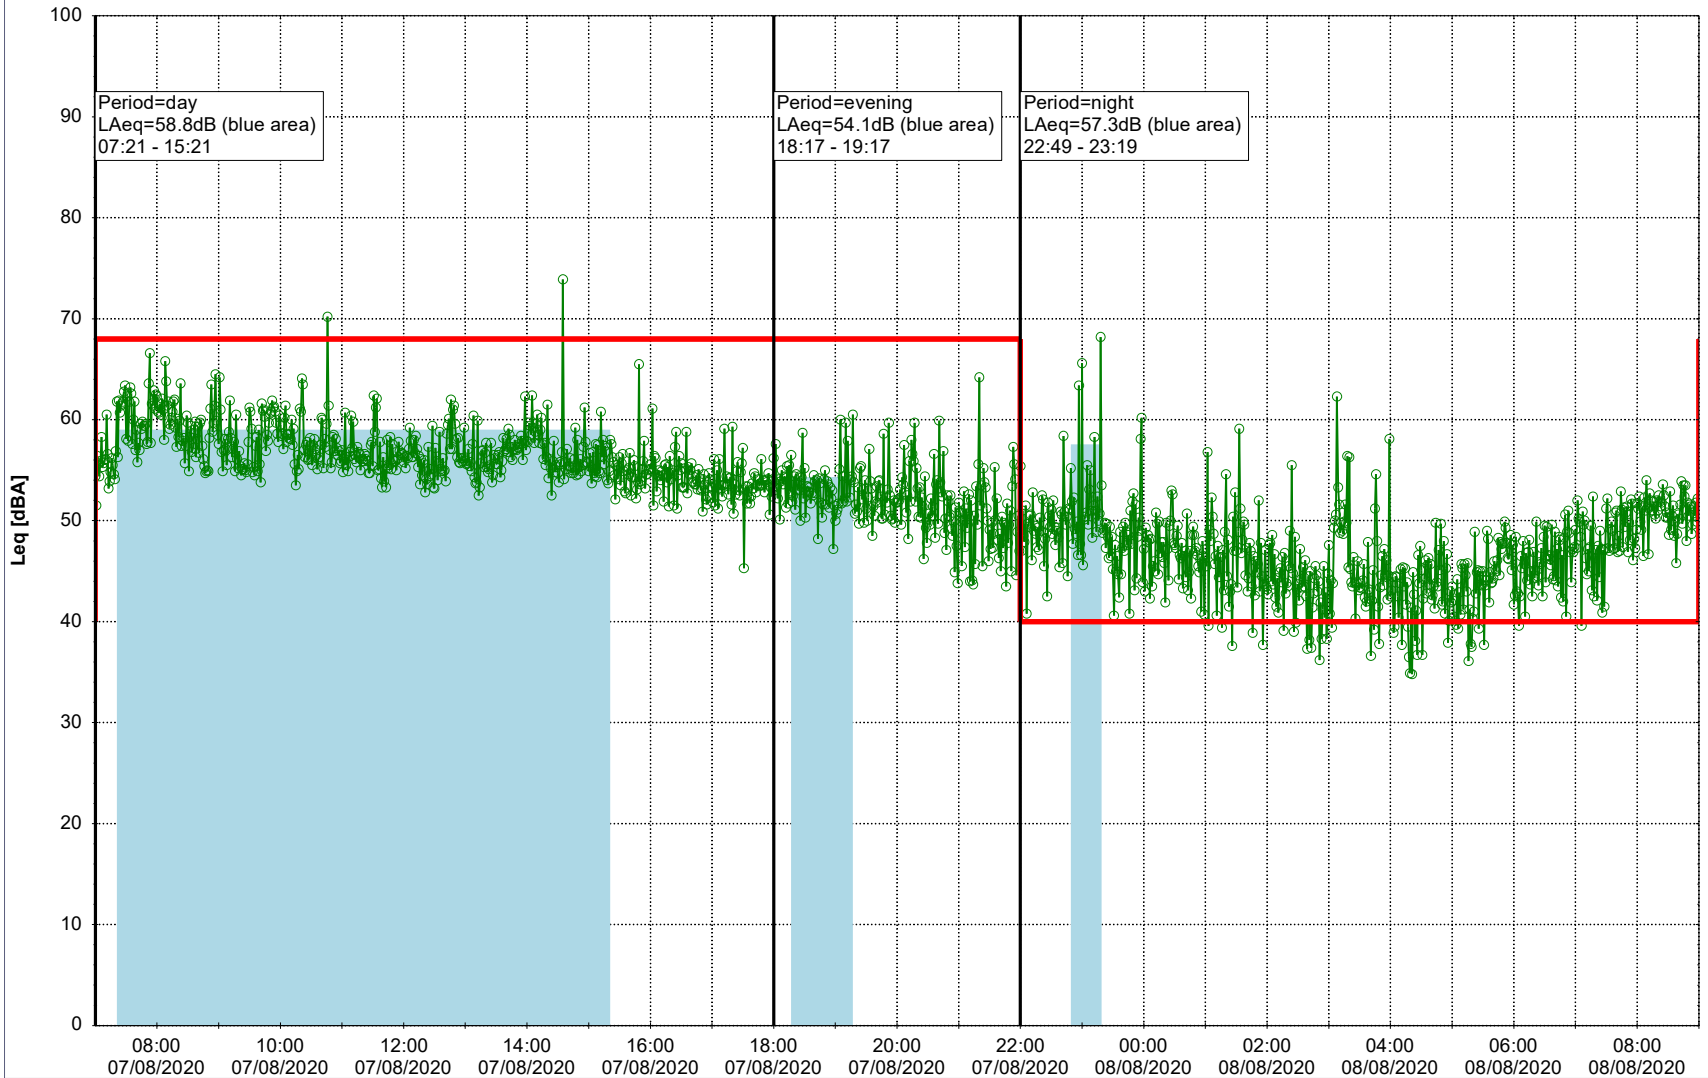

Noise Time Related Diagram

07/08/2020
08/08/2020

○ ○ ○ ○ HOL_NS01