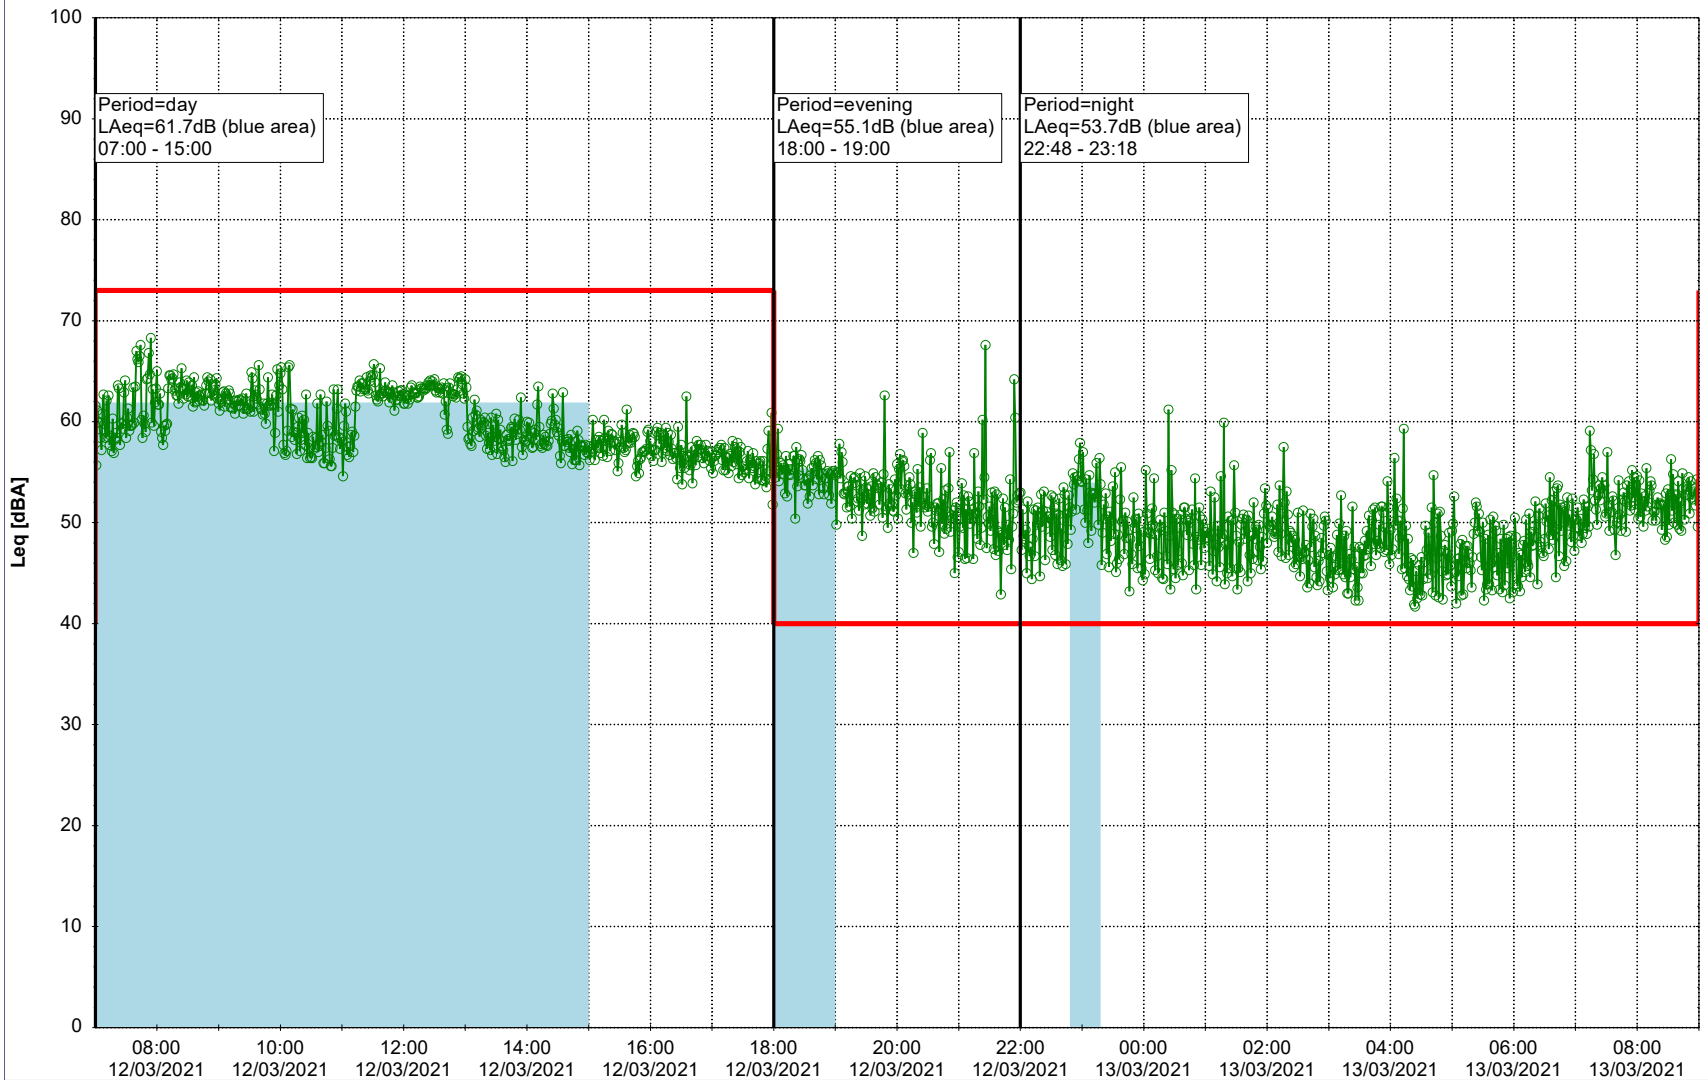

...

Noise Time Related Diagram

11/03/2021
12/03/2021

○ ○ ○ ○ HOL_NS01

Project: Kronos Sydhavnen
Construction: Havneholmen
Location: N-V

Plan View

Remarks

...

Noise Time Related Diagram

12/03/2021
13/03/2021

○ ○ ○ ○ HOL_NS01

Project: Kronos Sydhavnen
Construction: Havneholmen
Location: N-V

Plan View

Remarks

...

Noise Time Related Diagram