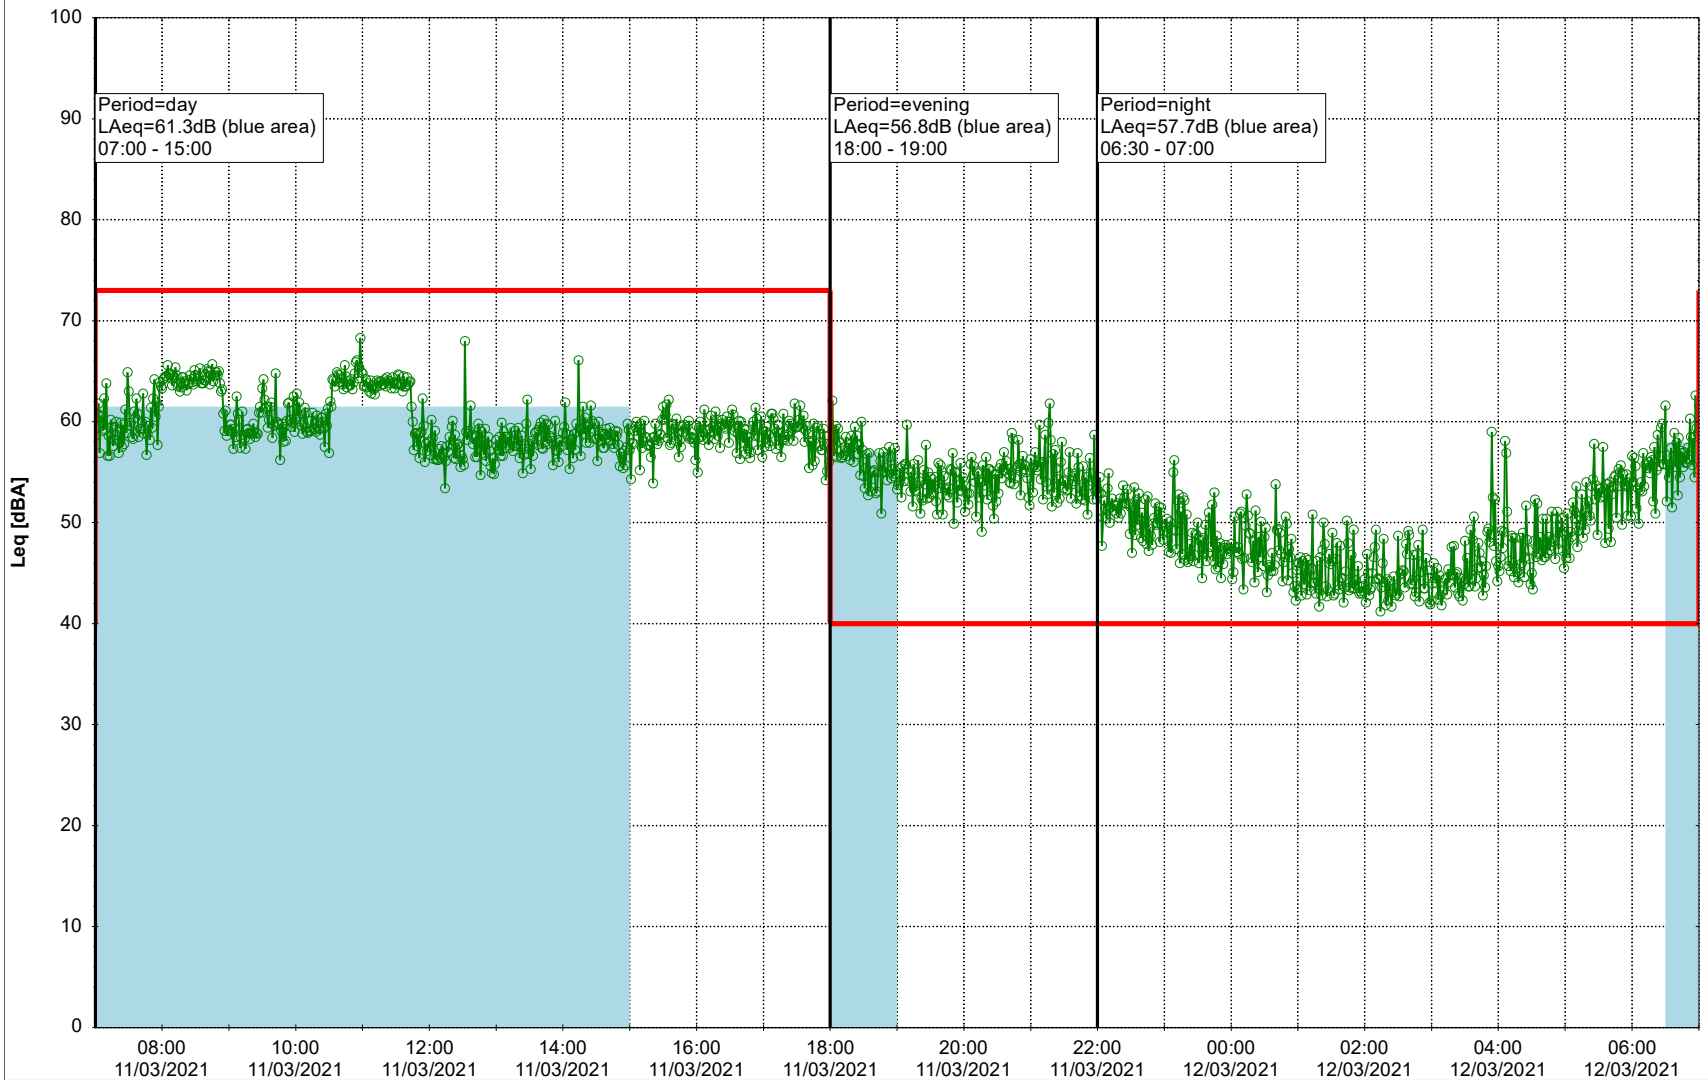

Remarks

...

Noise Time Related Diagram

10/03/2021
11/03/2021

○ ○ ○ ○ HOL_NS01

Project: Kronos Sydhavnen
Construction: Havneholmen
Location: N-V

Plan View

Remarks

...

Noise Time Related Diagram

11/03/2021
12/03/2021

○ ○ ○ ○ HOL_NS01

Project: Kronos Sydhavnen
Construction: Havneholmen
Location: N-V

Plan View

Remarks

...

Noise Time Related Diagram

12/03/2021
13/03/2021

○ ○ ○ ○ HOL_NS01

Project: Kronos Sydhavnen
Construction: Havneholmen
Location: N-V

Plan View

Remarks

...

Noise Time Related Diagram