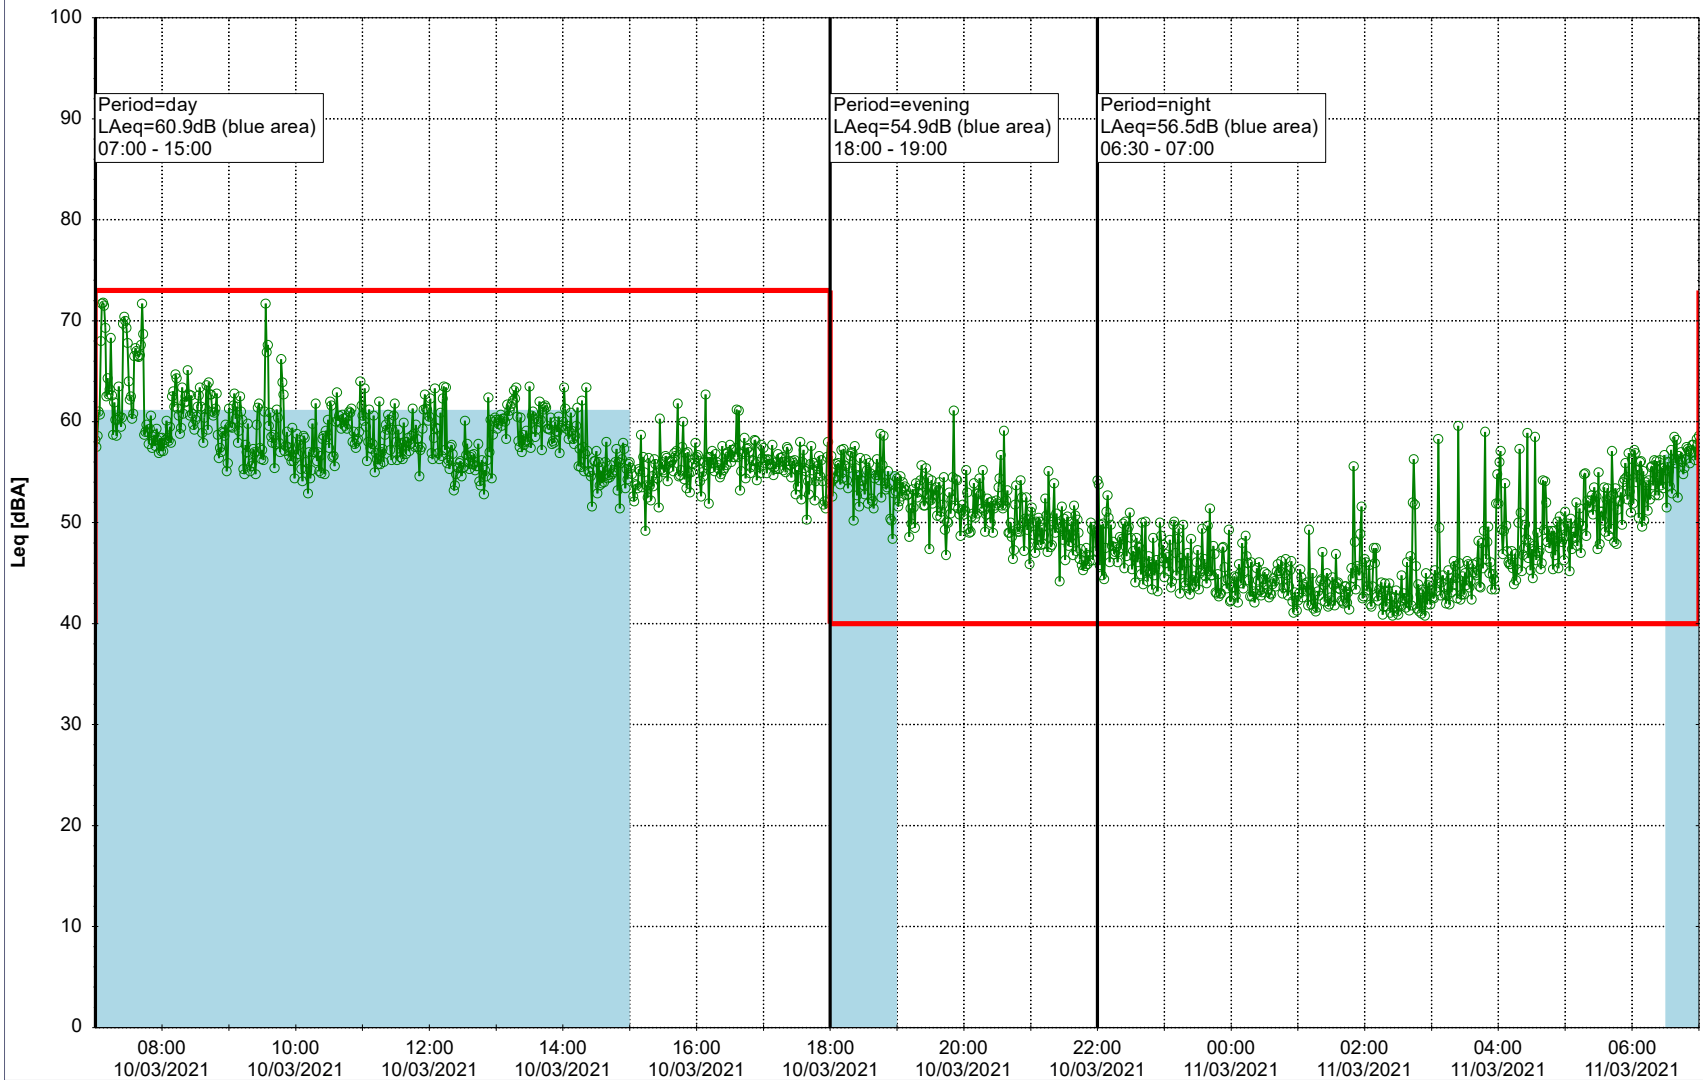

Plan View

Remarks

...

Noise Time Related Diagram

09/03/2021
10/03/2021

○ ○ ○ ○ HOL_NS01

Project: Kronos Sydhavnen
Construction: Havneholmen
Location: N-V

Plan View

Remarks

...

Noise Time Related Diagram

10/03/2021
11/03/2021

○ ○ ○ ○ HOL_NS01

Project: Kronos Sydhavnen
Construction: Havneholmen
Location: N-V

Plan View

Remarks