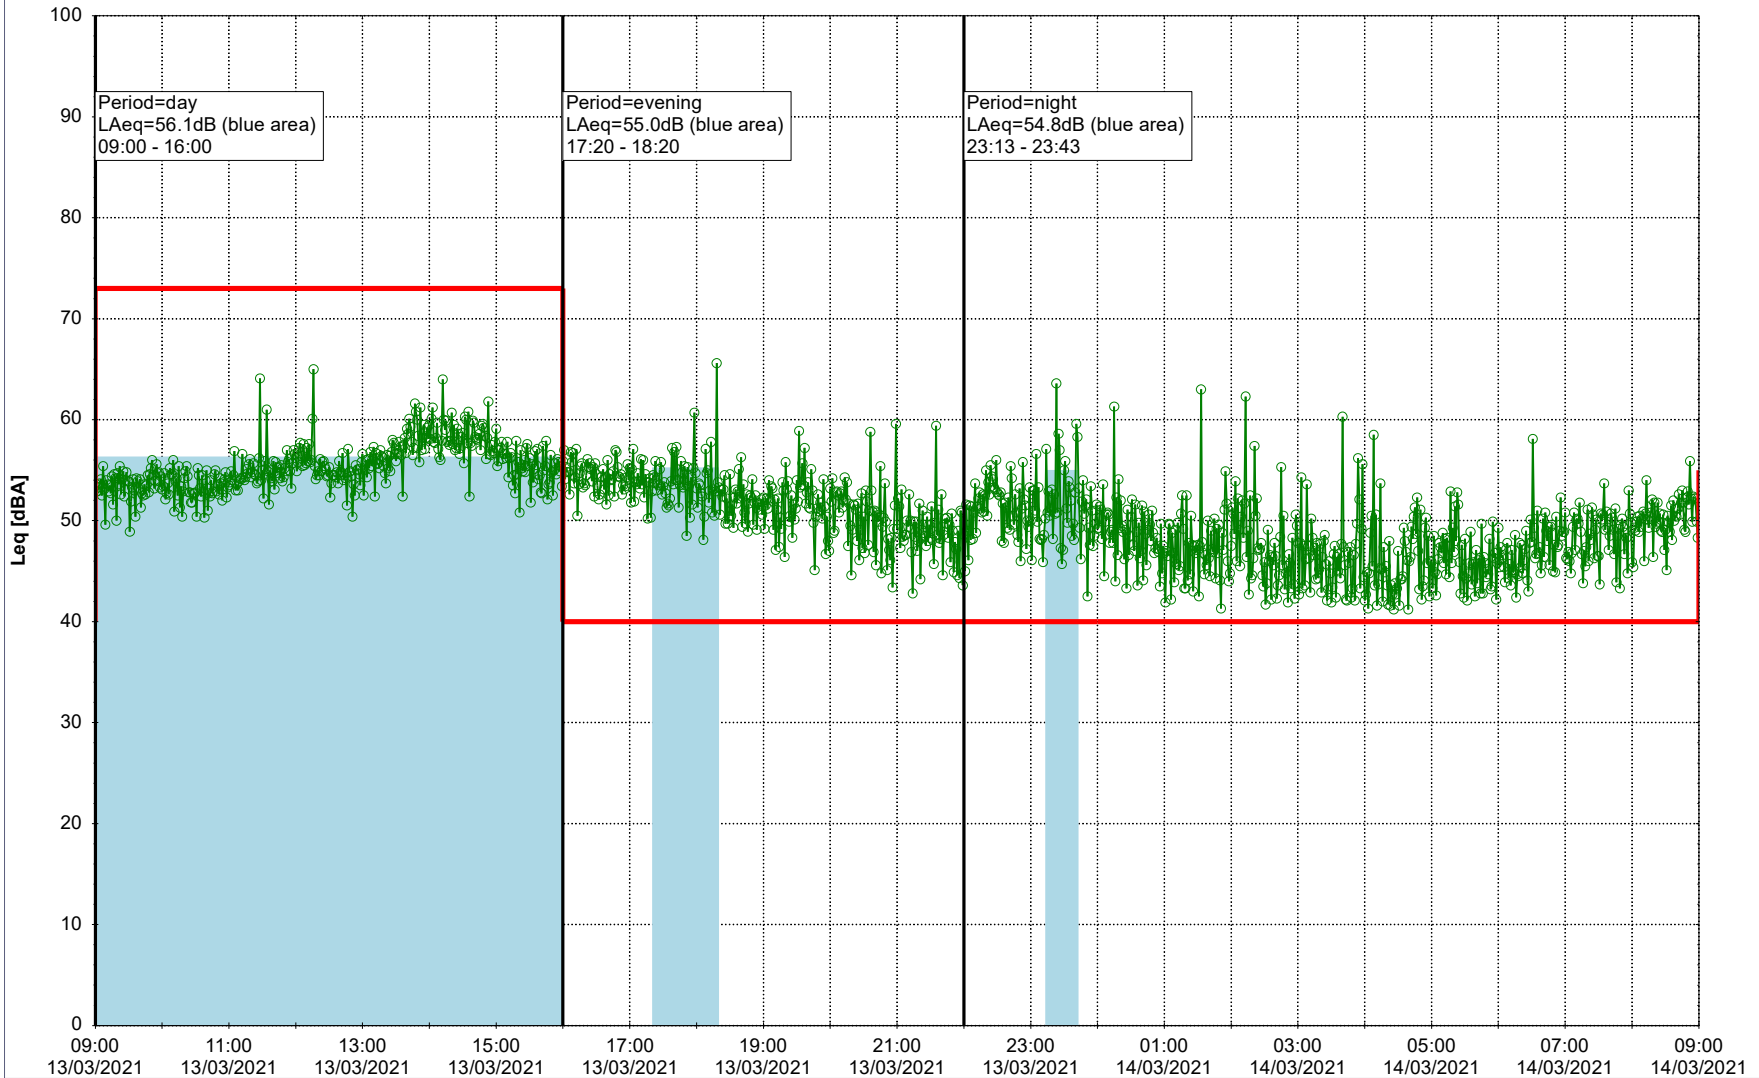

Noise Time Related Diagram

13/03/2021
14/03/2021

○ ○ ○ ○ HOL_NS01