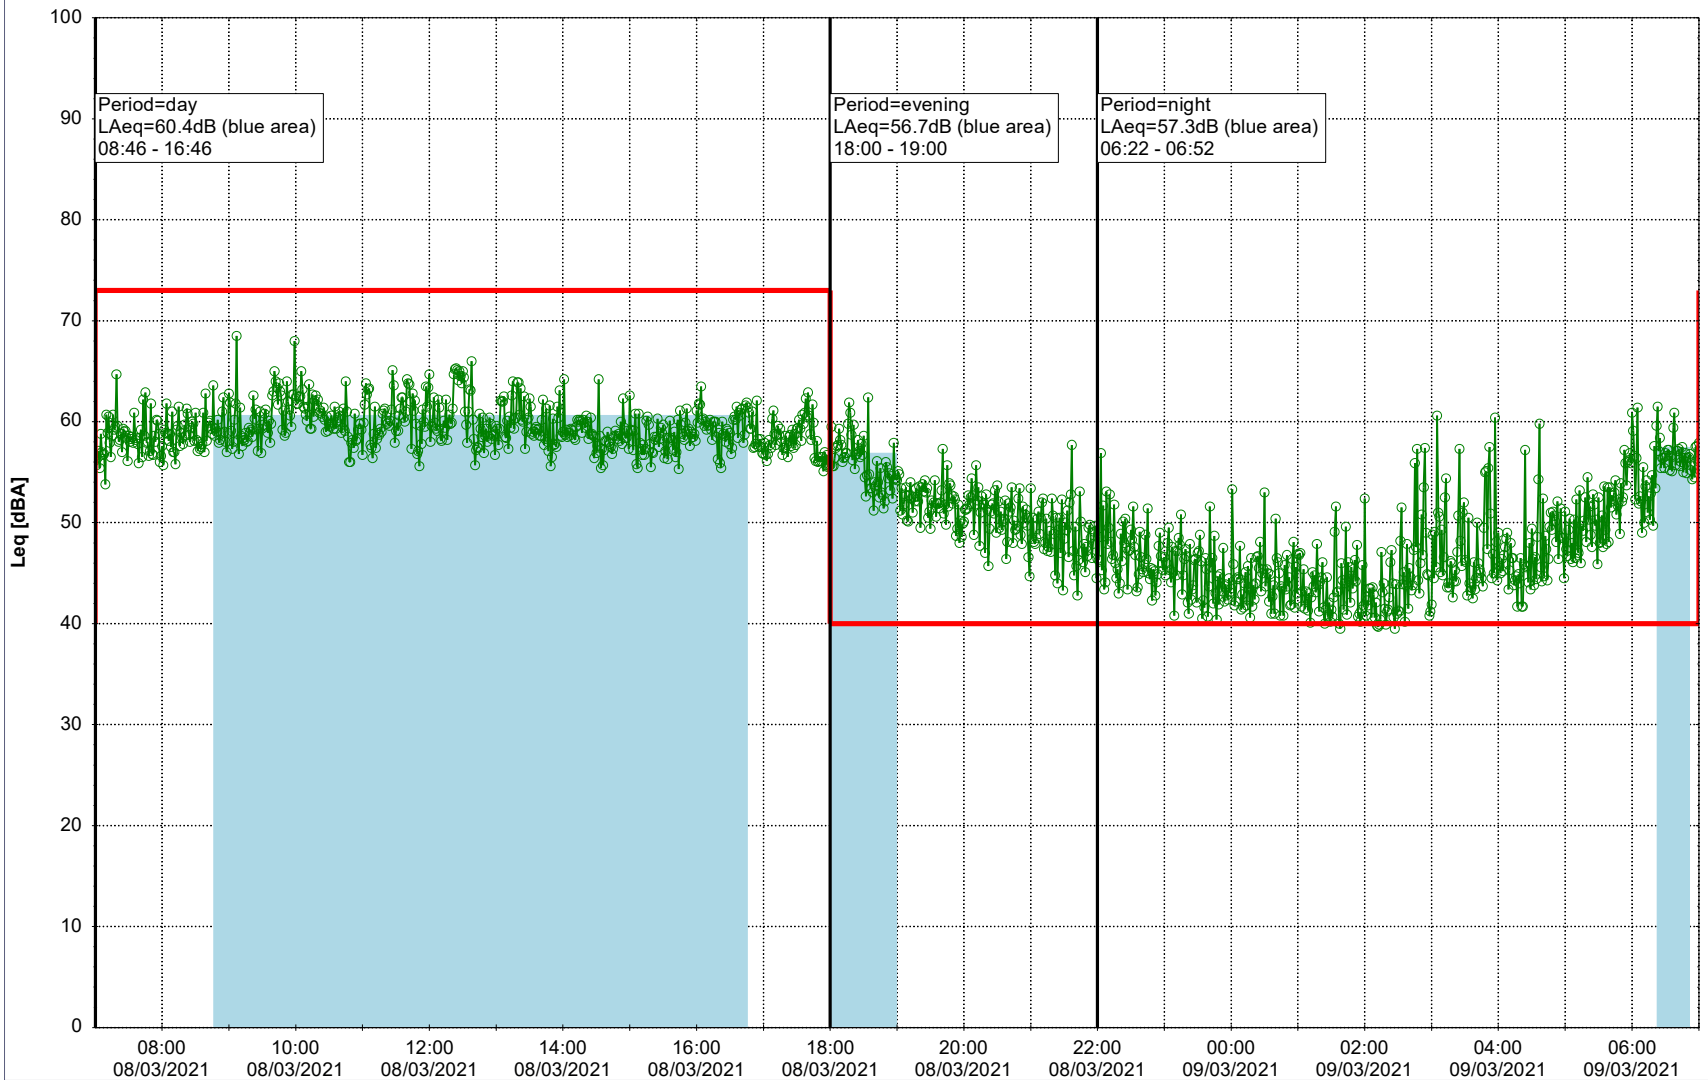

Project: Kronos Sydhavnen
Construction: Havneholmen
Location: N-V

Plan View

Remarks

...

Noise Time Related Diagram

08/03/2021
09/03/2021

○ ○ ○ ○ HOL_NS01

Project: Kronos Sydhavnen
Construction: Havneholmen
Location: N-V

Plan View

Remarks

...

Noise Time Related Diagram

09/03/2021
10/03/2021

○ ○ ○ ○ HOL_NS01

Project: Kronos Sydhavnen
Construction: Havneholmen
Location: N-V

Plan View

Remarks

...

Noise Time Related Diagram

10/03/2021
11/03/2021

○ ○ ○ ○ HOL_NS01

Project: Kronos Sydhavnen
Construction: Havneholmen
Location: N-V

Plan View

Remarks

Noise Time Related Diagram

12/03/2021
13/03/2021

○ ○ ○ ○ HOL_NS01

Project: Kronos Sydhavnen
Construction: Havneholmen
Location: N-V

Plan View

Remarks

...

Noise Time Related Diagram