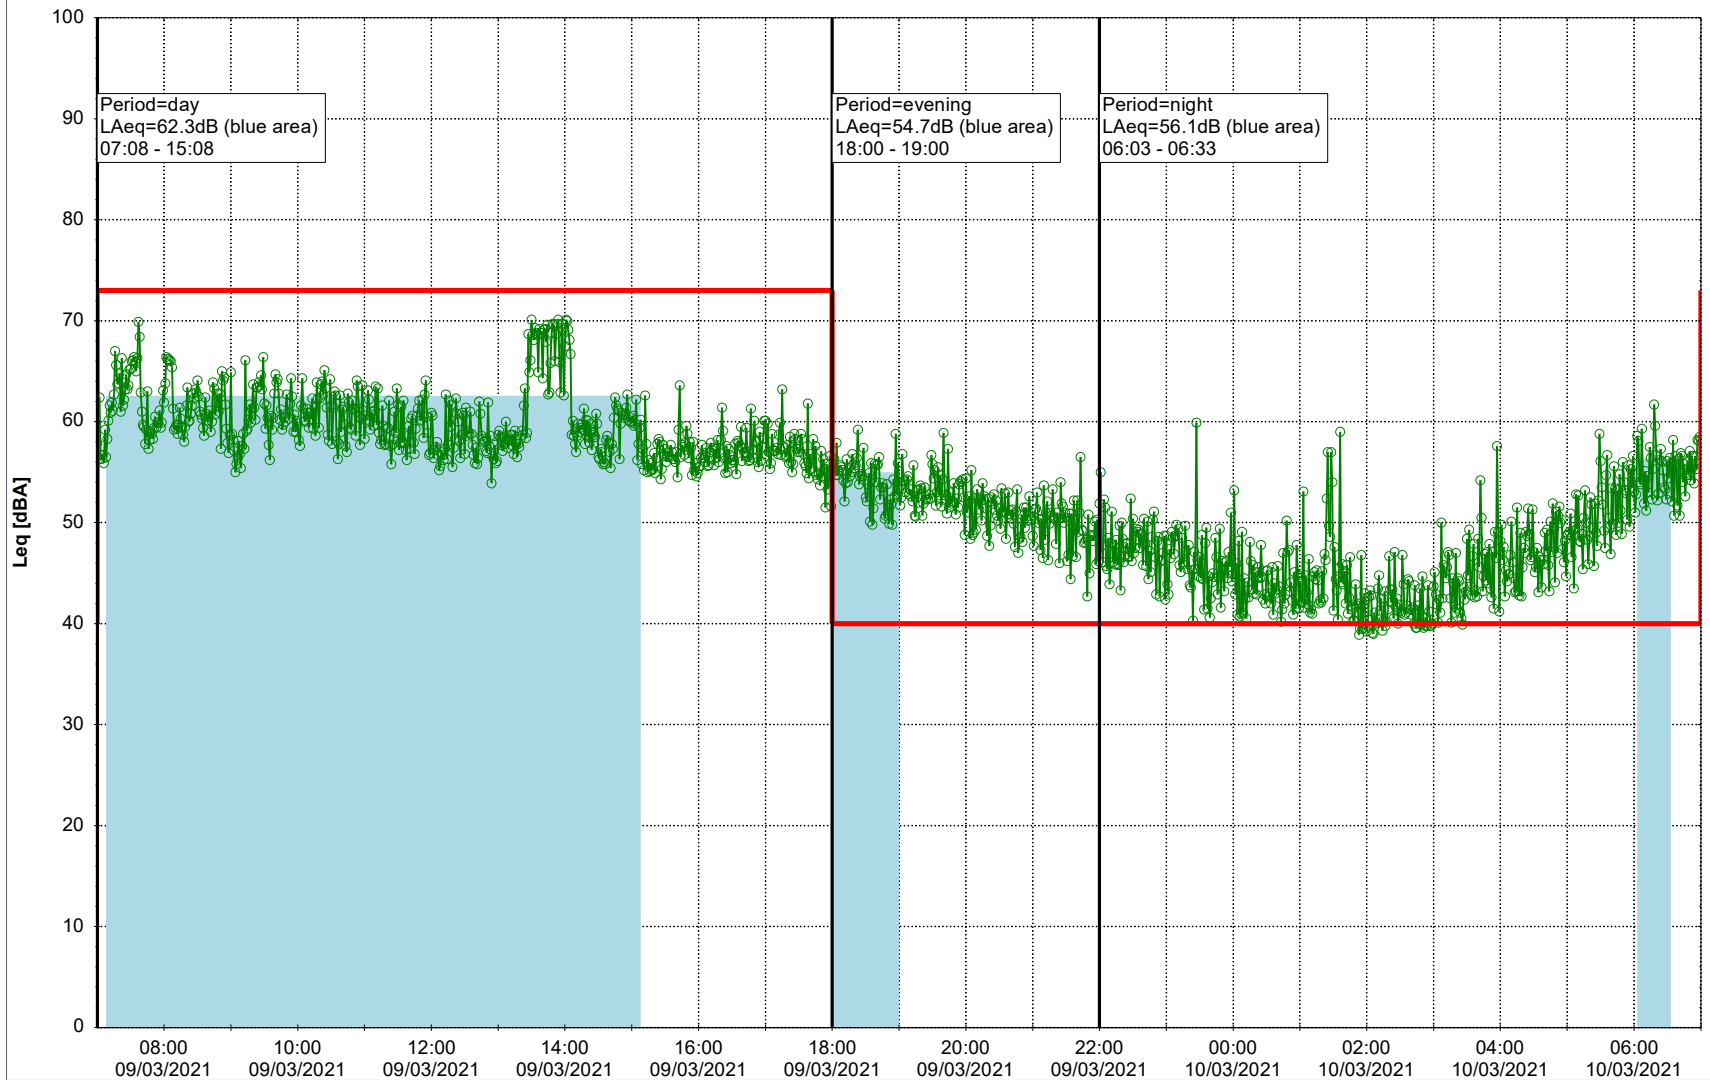

Plan View

Remarks

...

Noise Time Related Diagram

09/03/2021
10/03/2021

○ ○ ○ ○ HOL_NS01

Project: Kronos Sydhavnen
Construction: Havneholmen
Location: N-V

Plan View

Remarks

...

Noise Time Related Diagram

10/03/2021
11/03/2021

○ ○ ○ ○ HOL_NS01

Project: Kronos Sydhavnen
Construction: Havneholmen
Location: N-V

Plan View

Remarks