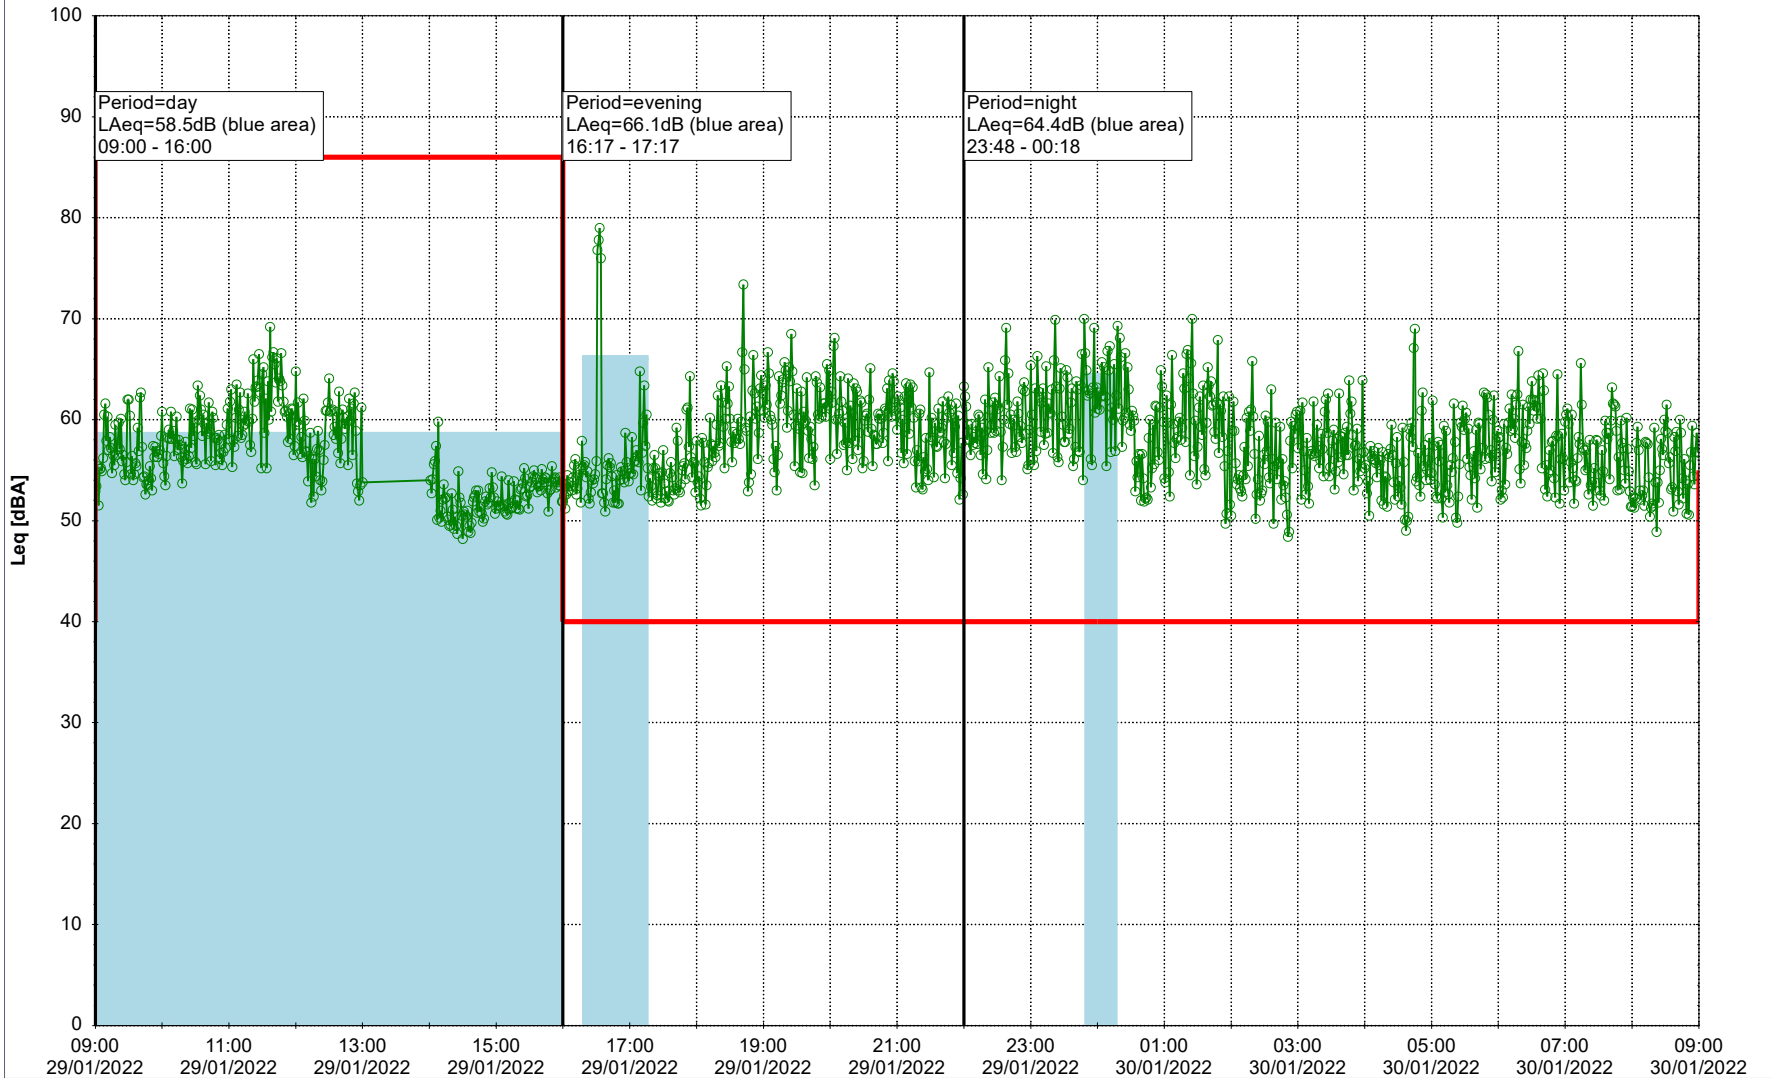

Noise Time Related Diagram

29/01/2022
30/01/2022

○○○○ MOP_NS01