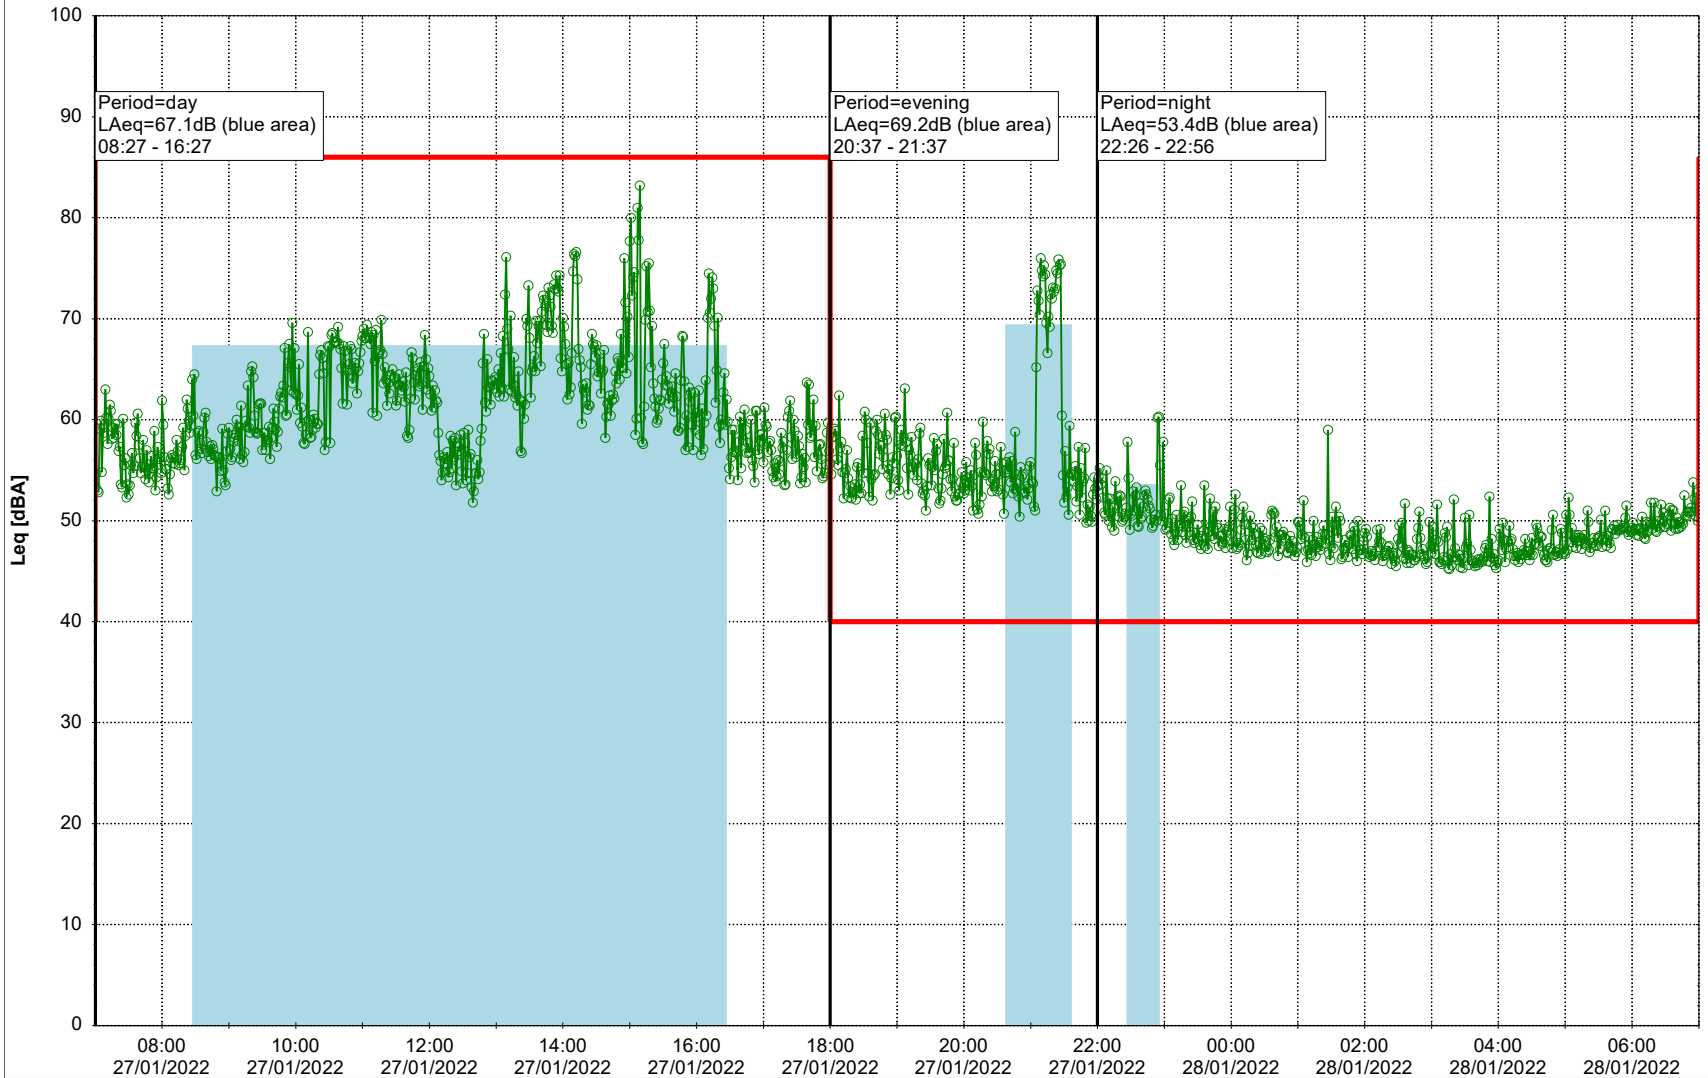

Noise Time Related Diagram

27/01/2022
28/01/2022

○○○○ MOP_NS01