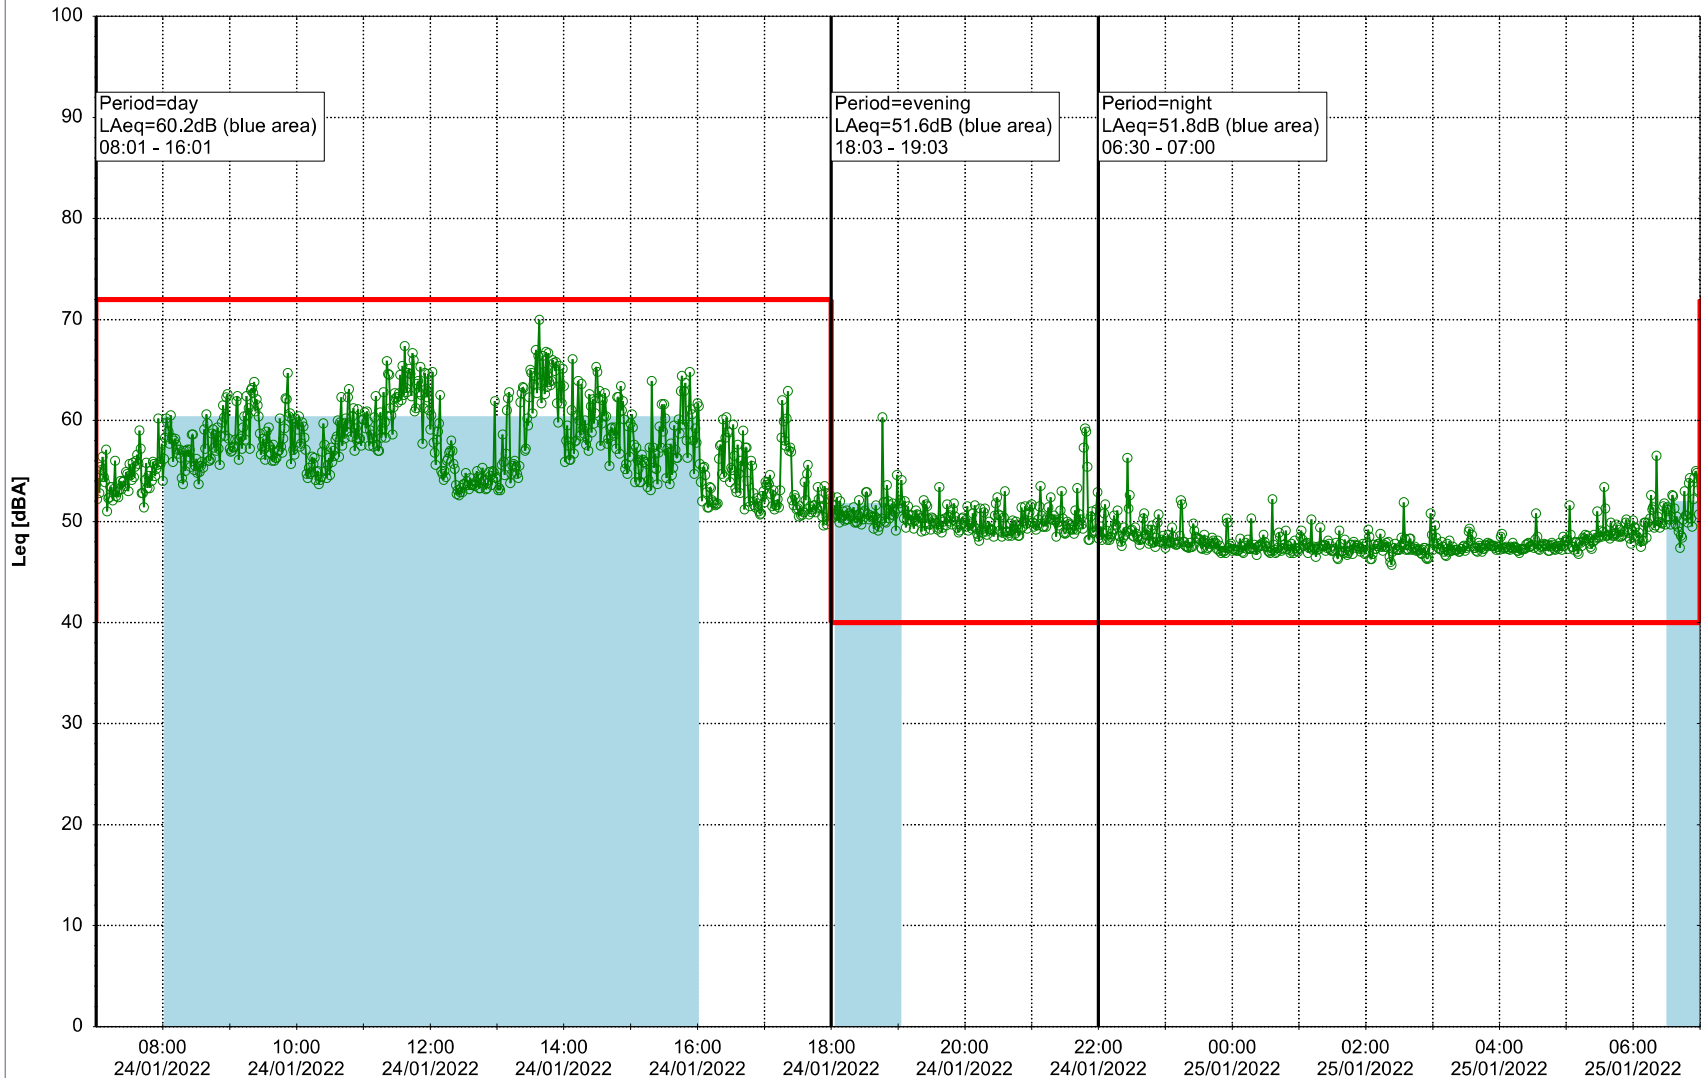

Noise Time Related Diagram

24/01/2022
25/01/2022

○○○○ MOP_NS01