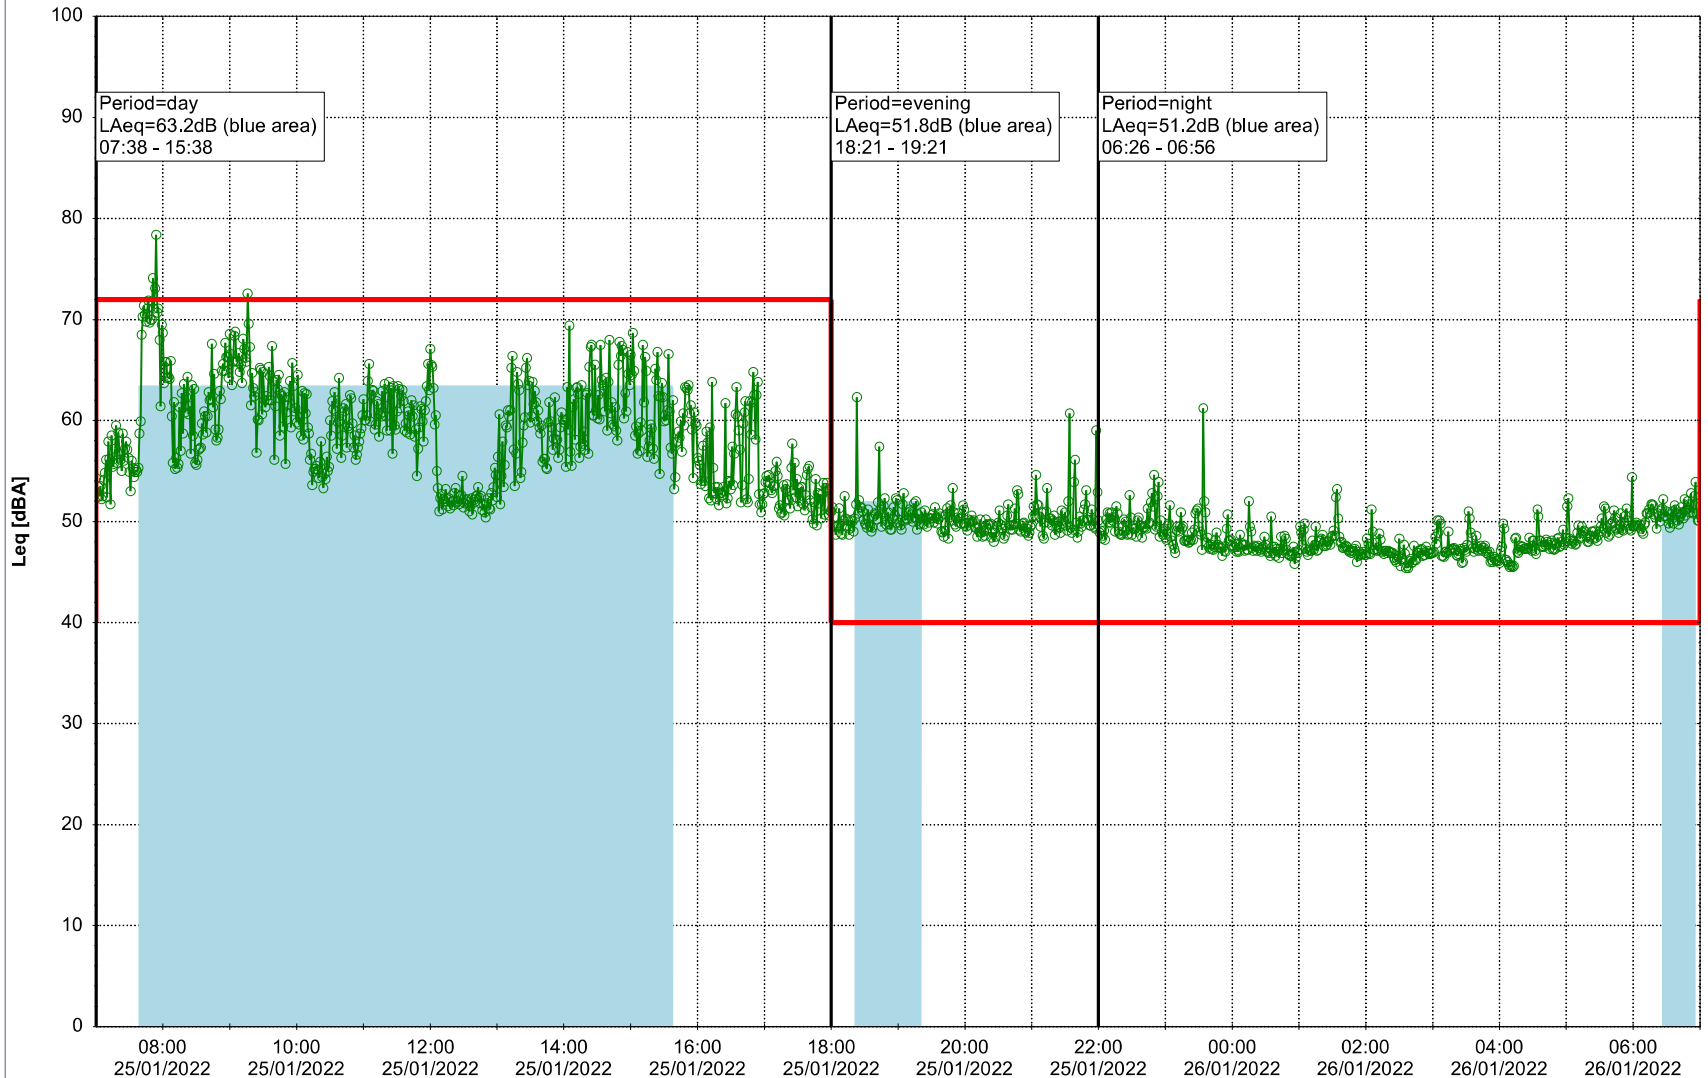

Noise Time Related Diagram

25/01/2022
26/01/2022

○○○○ MOP_NS01