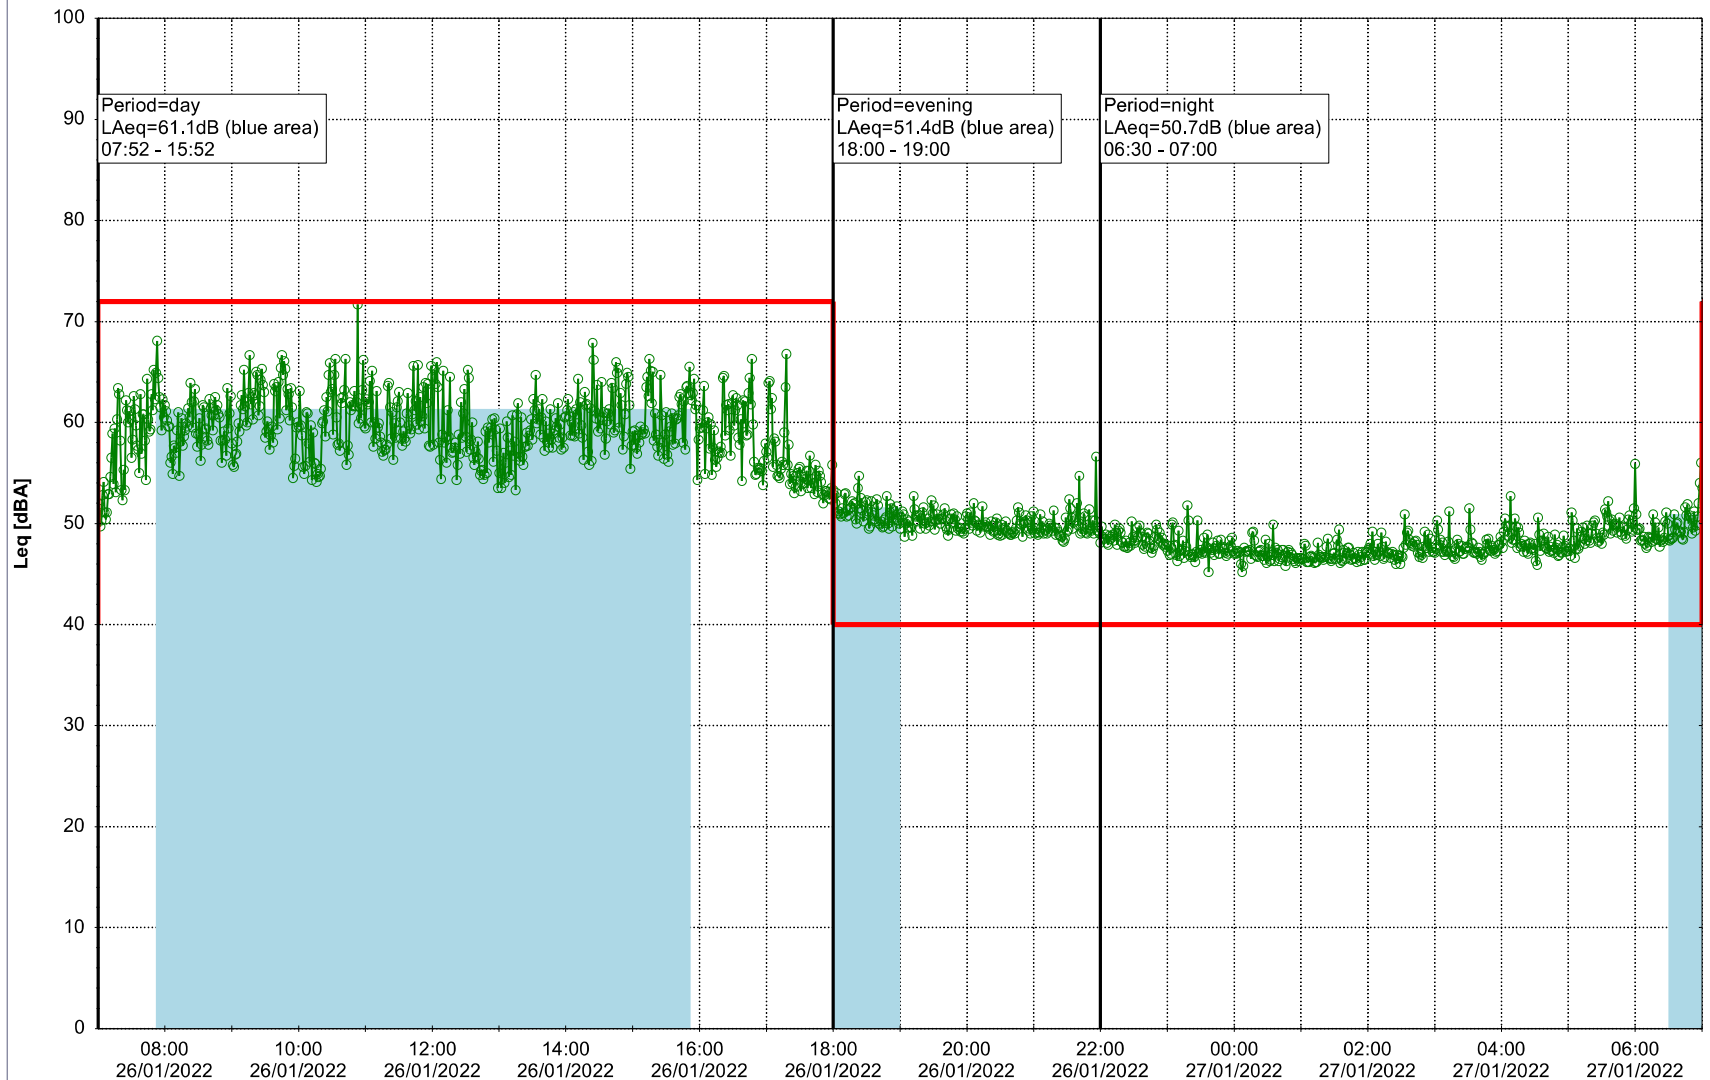

Noise Time Related Diagram

26/01/2022
27/01/2022

○○○○ MOP_NS01