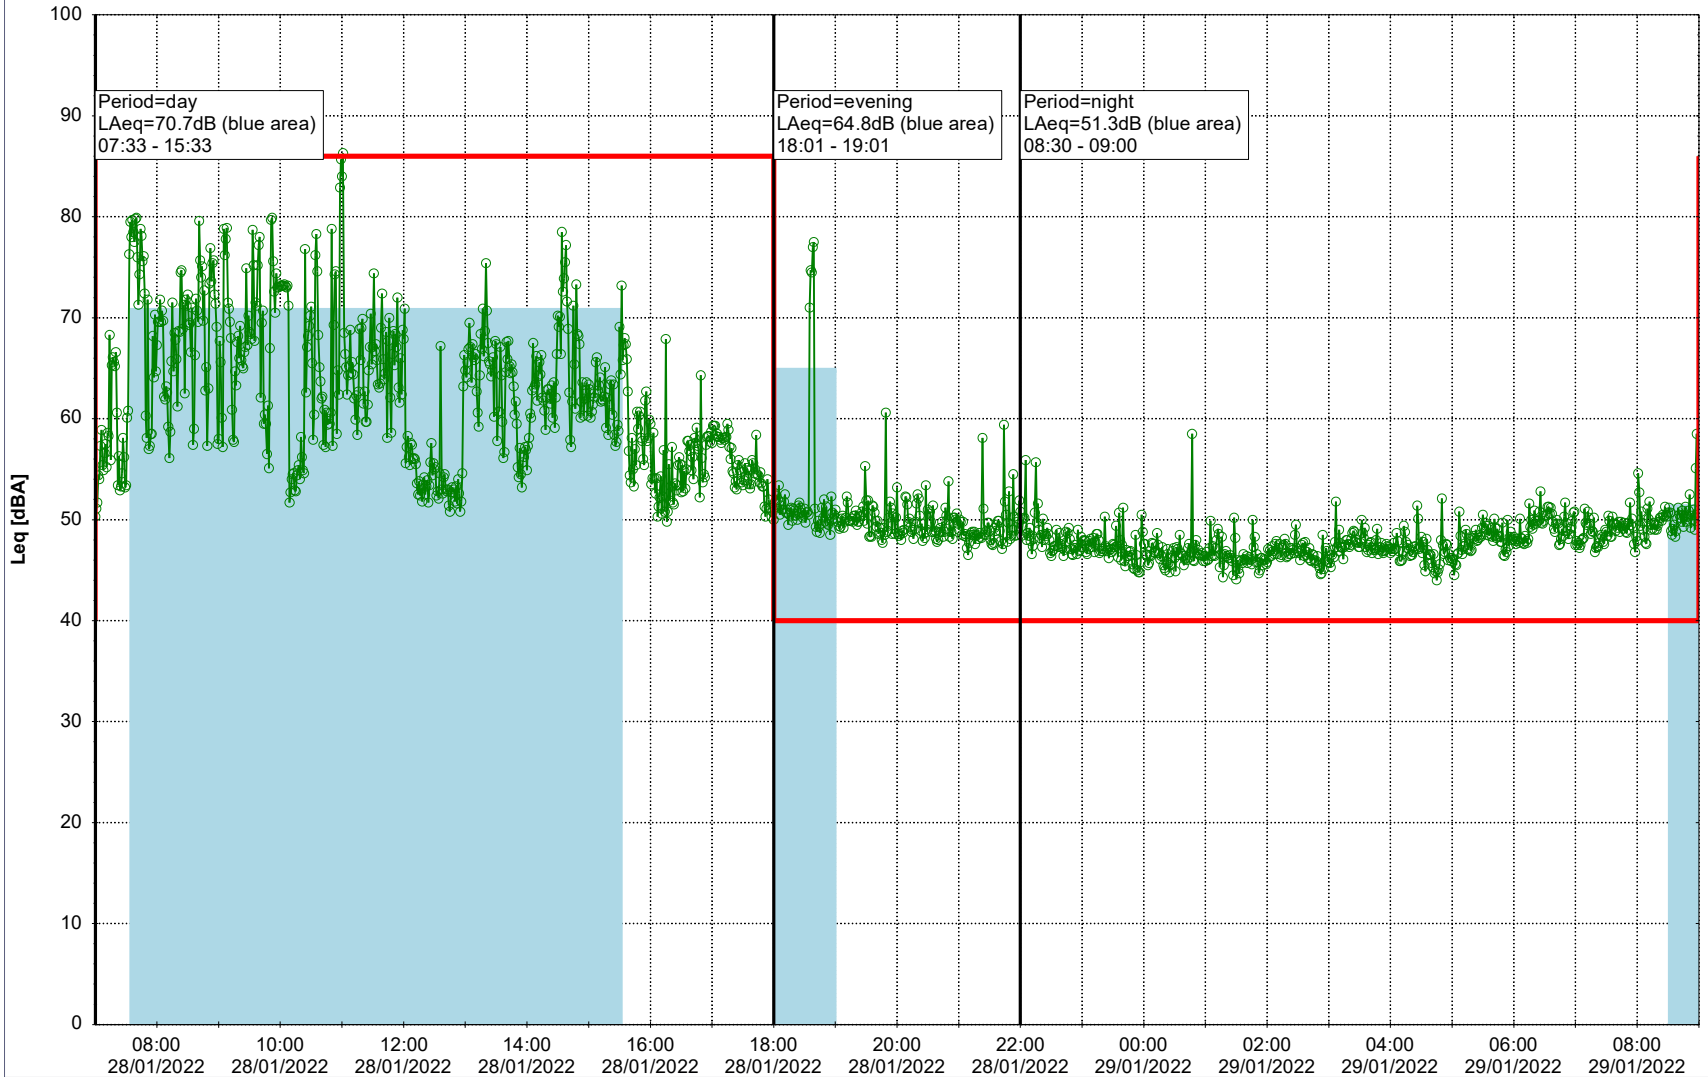

Noise Time Related Diagram

28/01/2022
29/01/2022

○○○○ MOP_NS01