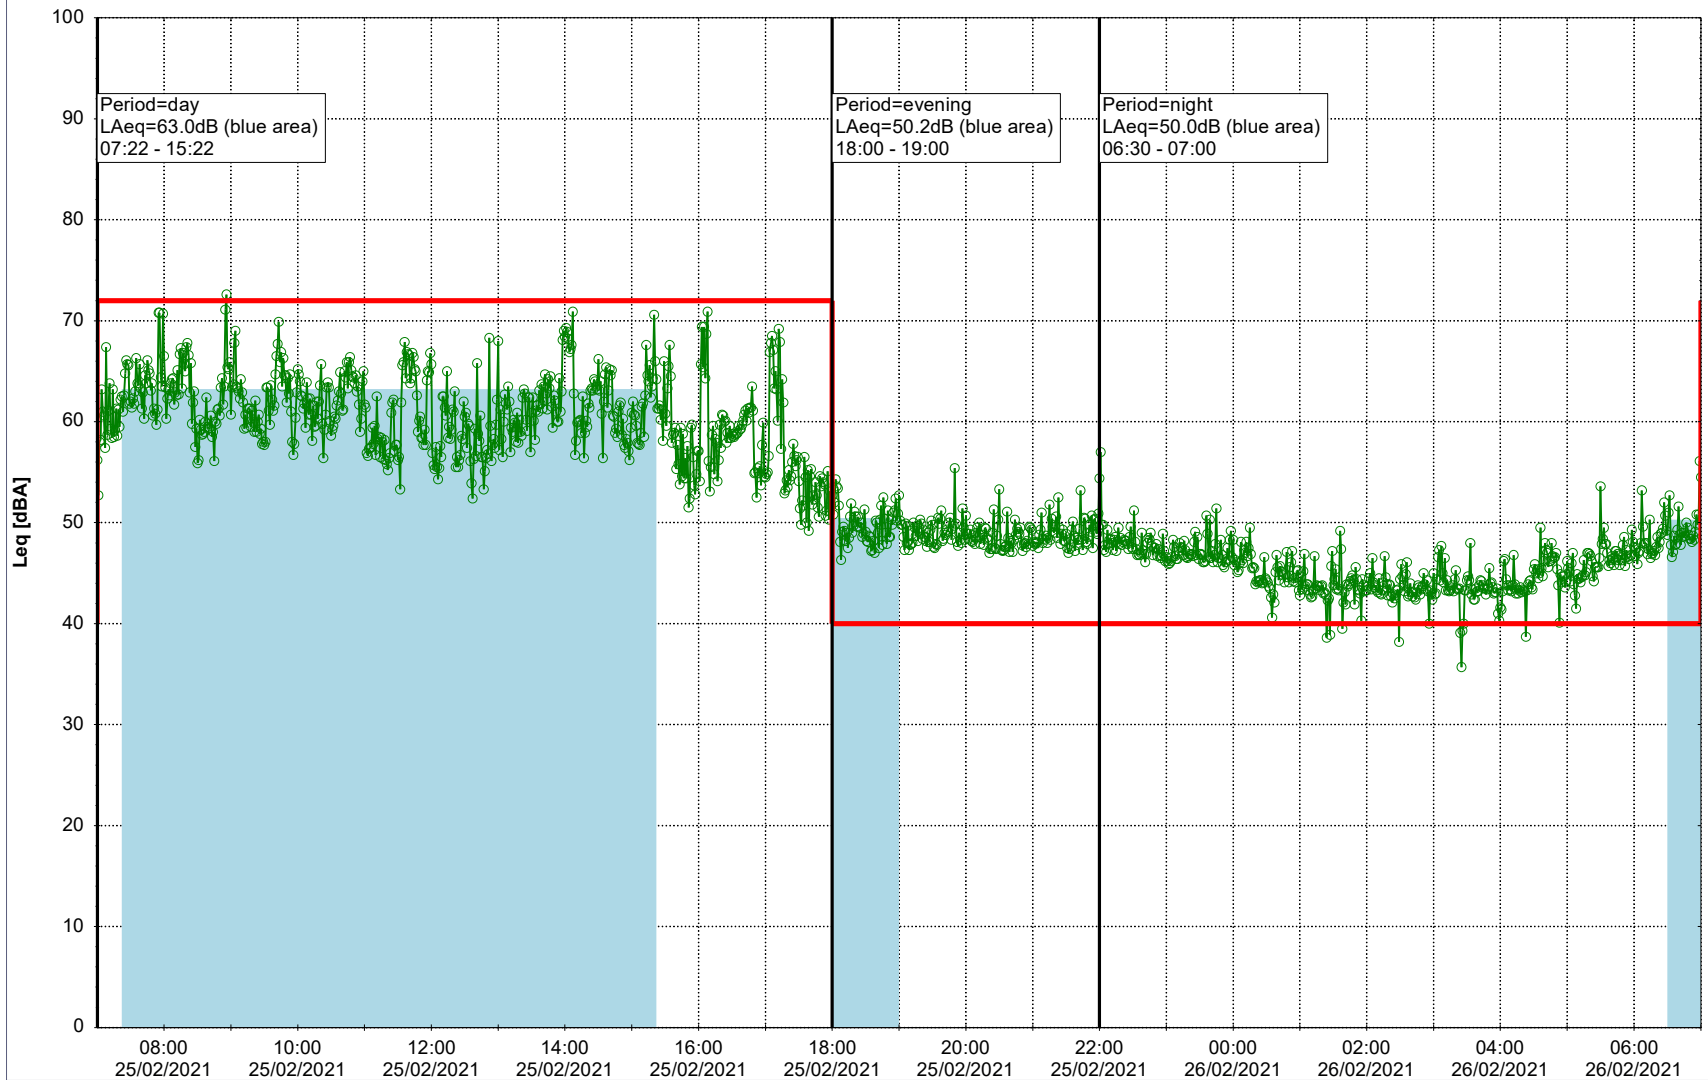

Noise Time Related Diagram

○○○○ MOP_NS01