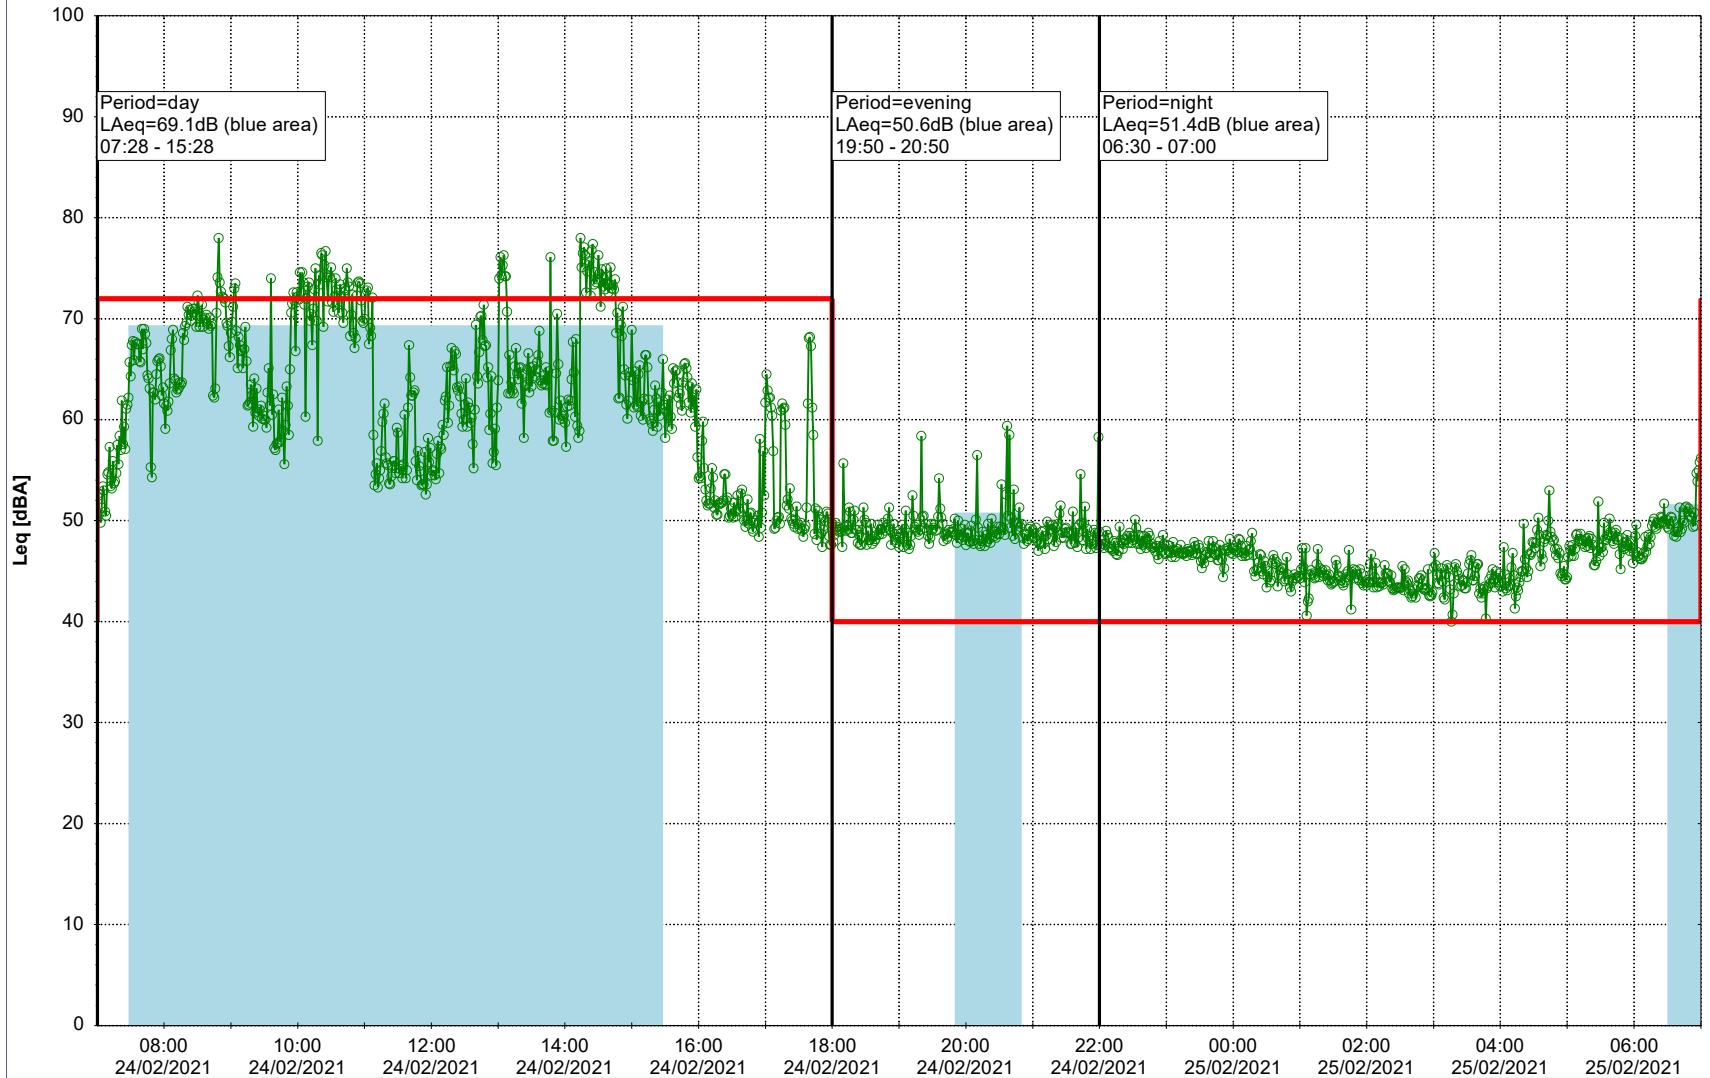

Noise Time Related Diagram

24/02/2021
25/02/2021

○○○ MOP_NS01