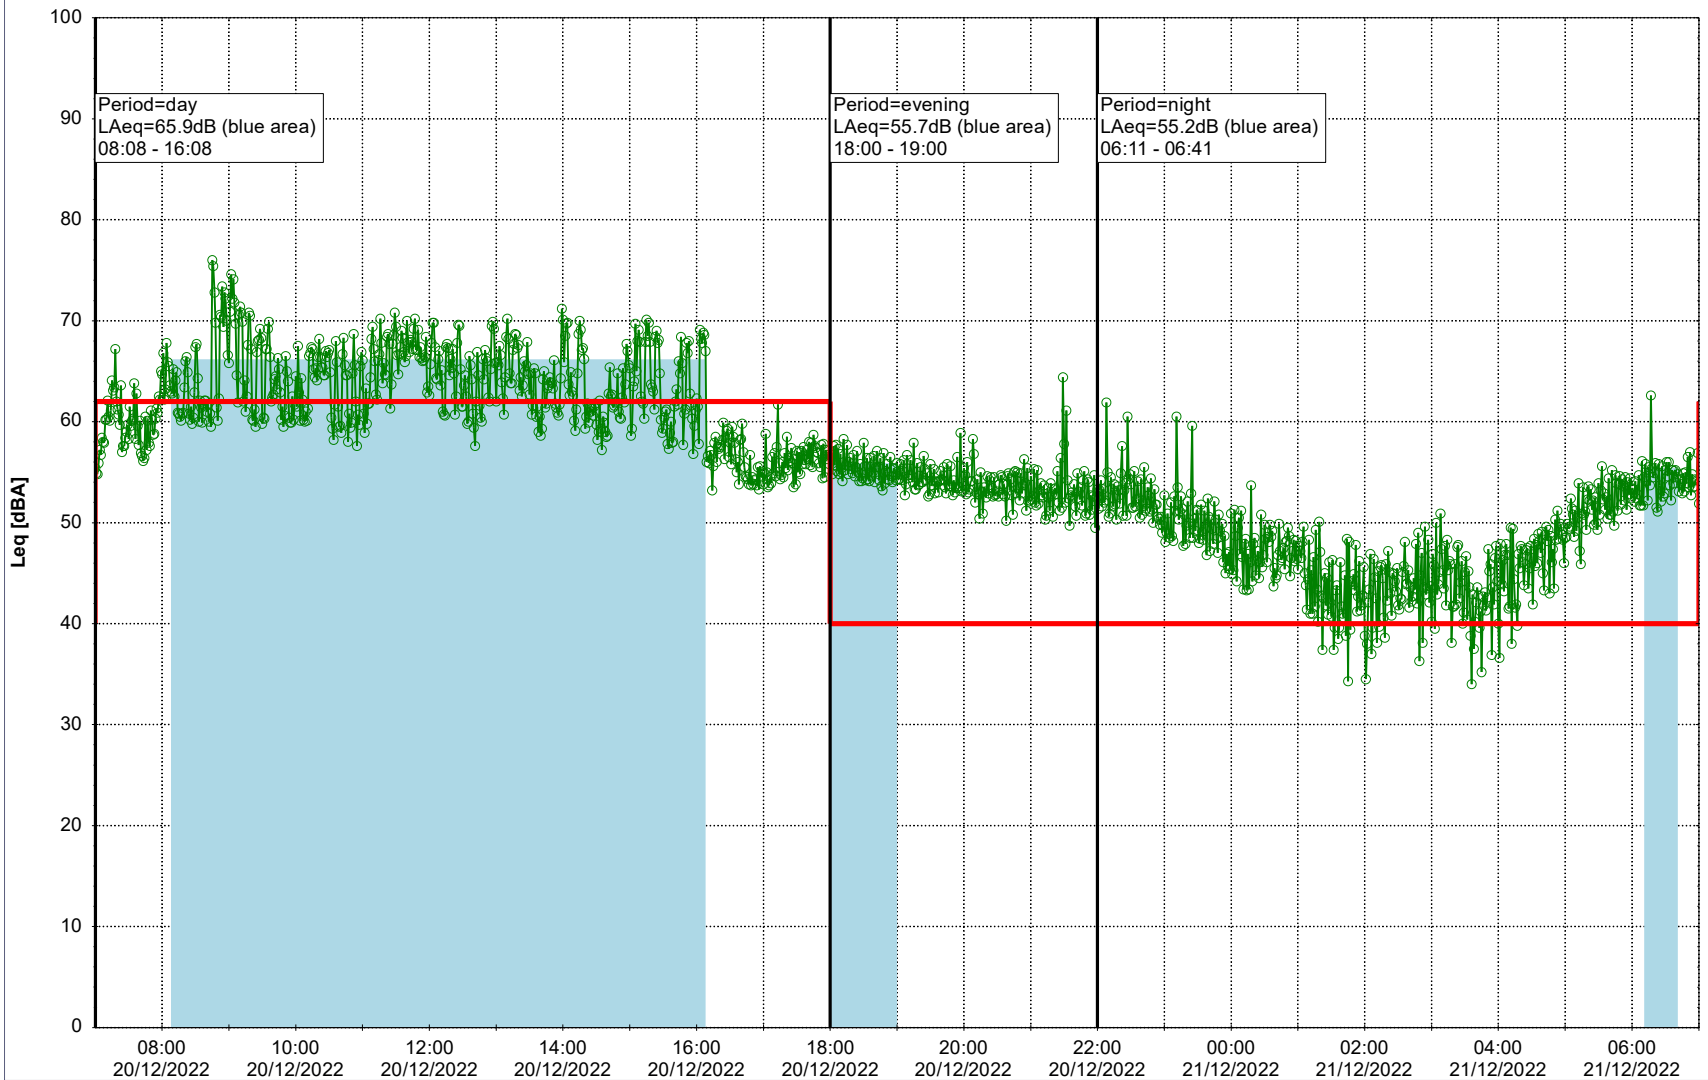

Project: Kronos Sydhavnen
Construction: Sluseholmen
Location: N-V

Plan View

0 5 10 15 20 [m]

Remarks

...

Noise Time Related Diagram

20/12/2022
21/12/2022

○○○○ SLU_NS01

Project: Kronos Sydhavnen
Construction: Sluseholmen
Location: N-V

Plan View

Remarks

...

Noise Time Related Diagram

21/12/2022
22/12/2022

○○○○ SLU_NS01

Project: Kronos Sydhavnen
Construction: Sluseholmen
Location: N-V

Plan View

0 5 10 15 20 [m]

Remarks

...

Noise Time Related Diagram

22/12/2022
23/12/2022

○○○○ SLU_NS01

Project: Kronos Sydhavnen
Construction: Sluseholmen
Location: N-V

Remarks

...

Noise Time Related Diagram

24/12/2022
25/12/2022

○○○○ SLU_NS01

Project: Kronos Sydhavnen
Construction: Sluseholmen
Location: N-V

Plan View

Remarks