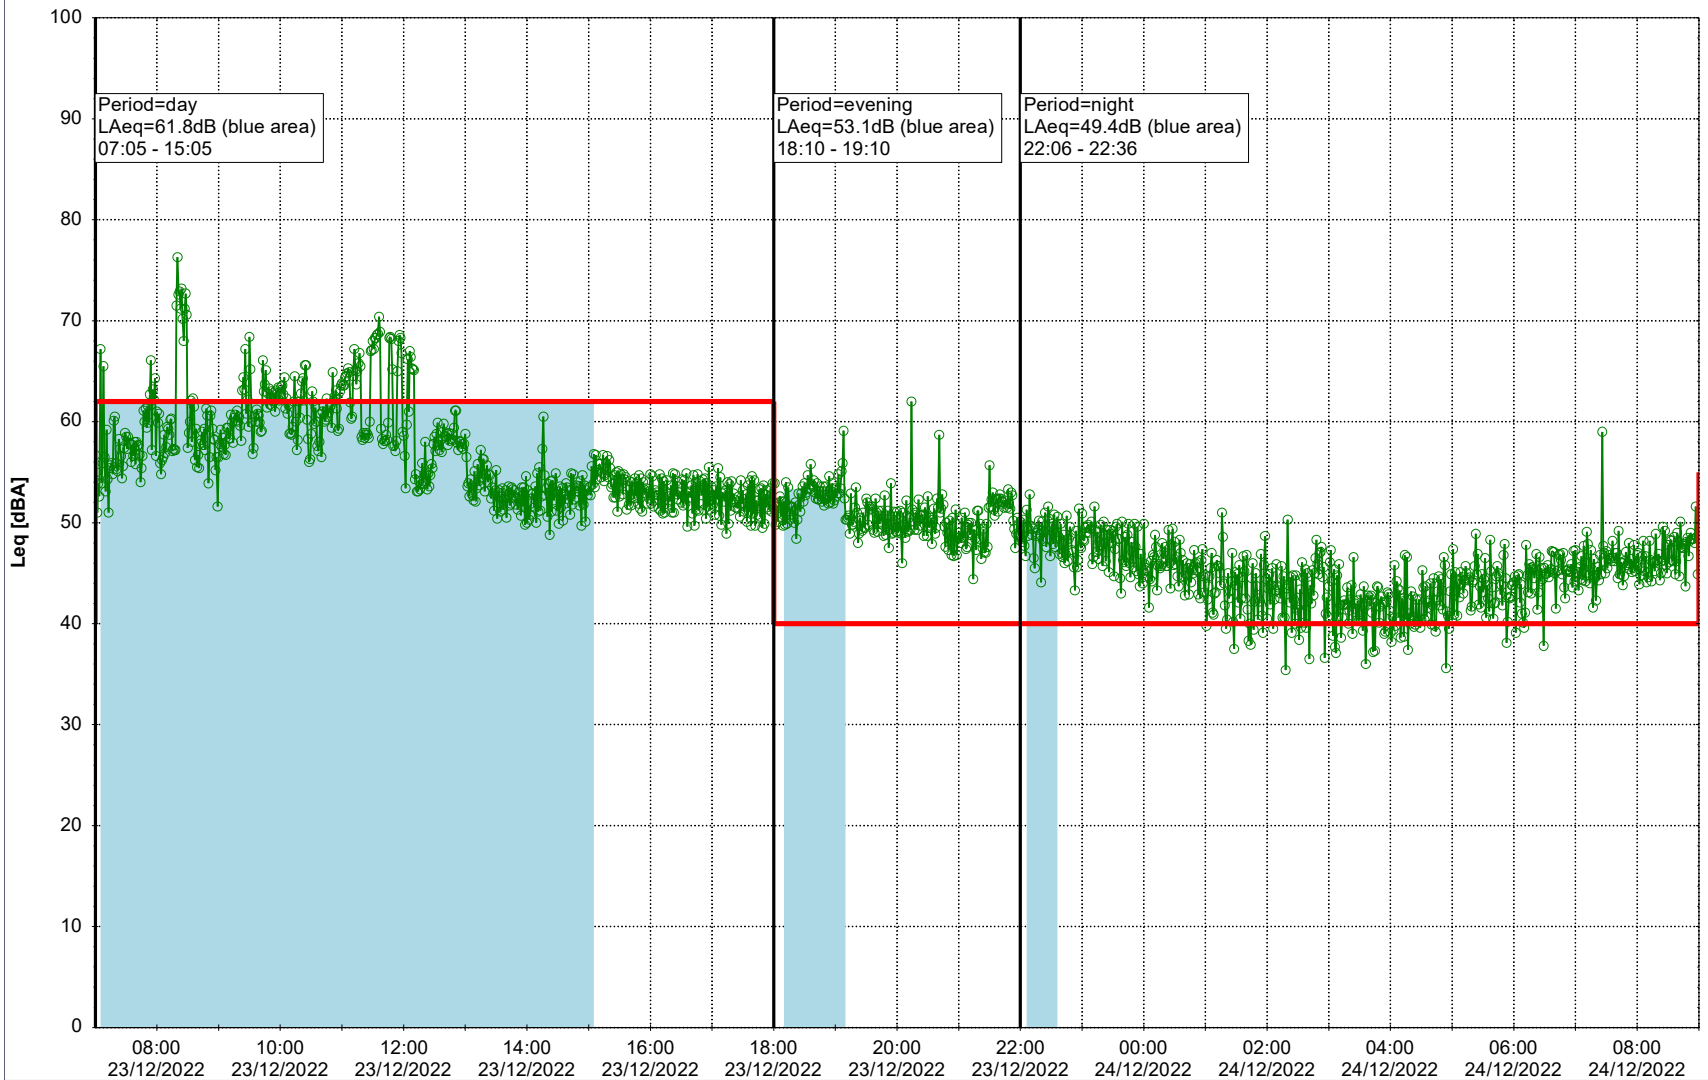

Plan View

Remarks

...

Noise Time Related Diagram

23/12/2022
24/12/2022

○○○○ SLU_NS01

Project: Kronos Sydhavnen
Construction: Sluseholmen
Location: N-V

Plan View

Remarks

...

Noise Time Related Diagram

24/12/2022
25/12/2022

○○○○ SLU_NS01

Project: Kronos Sydhavnen
Construction: Sluseholmen
Location: N-V

Plan View

Remarks