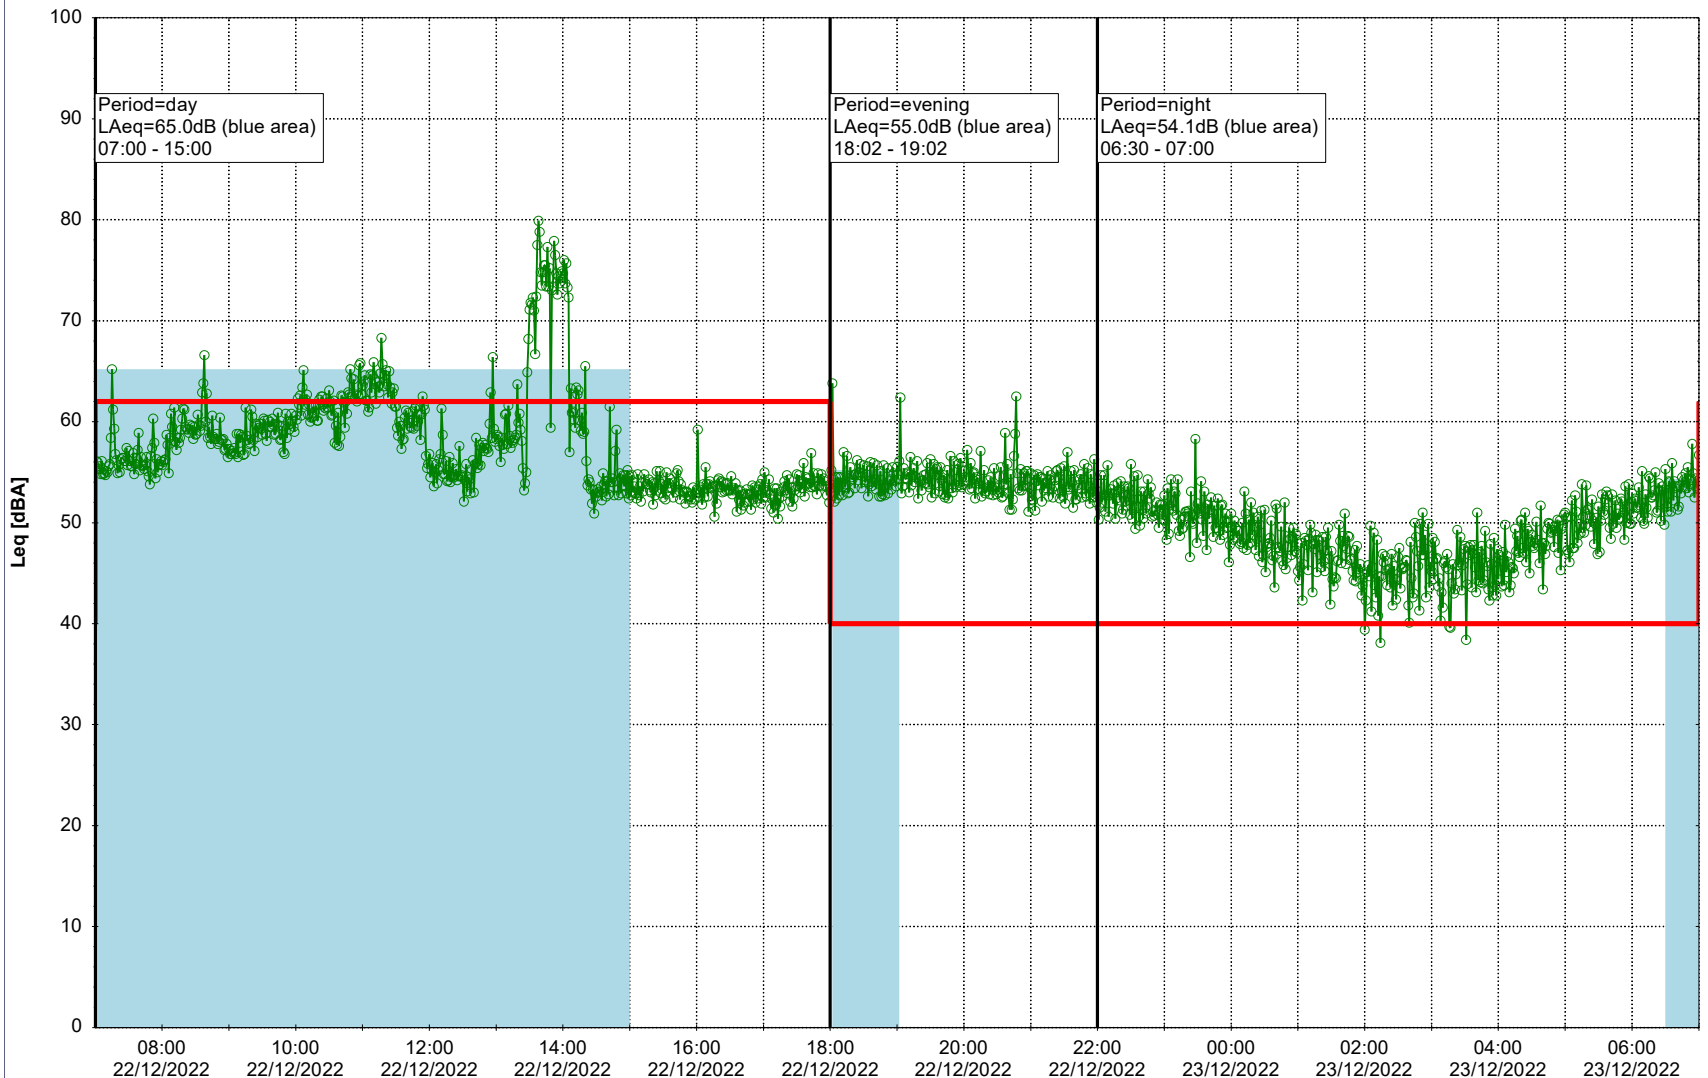

Plan View

0 5 10 15 20 [m]

Remarks

...

Noise Time Related Diagram

22/12/2022
23/12/2022

○○○○ SLU_NS01

Project: Kronos Sydhavnen
Construction: Sluseholmen
Location: N-V

Plan View

Remarks

...

Noise Time Related Diagram

23/12/2022
24/12/2022

○○○○ SLU_NS01

Project: Kronos Sydhavnen
Construction: Sluseholmen
Location: N-V

Plan View

Remarks

...

Noise Time Related Diagram

24/12/2022
25/12/2022

○○○○ SLU_NS01

Project: Kronos Sydhavnen
Construction: Sluseholmen
Location: N-V

Plan View

Remarks