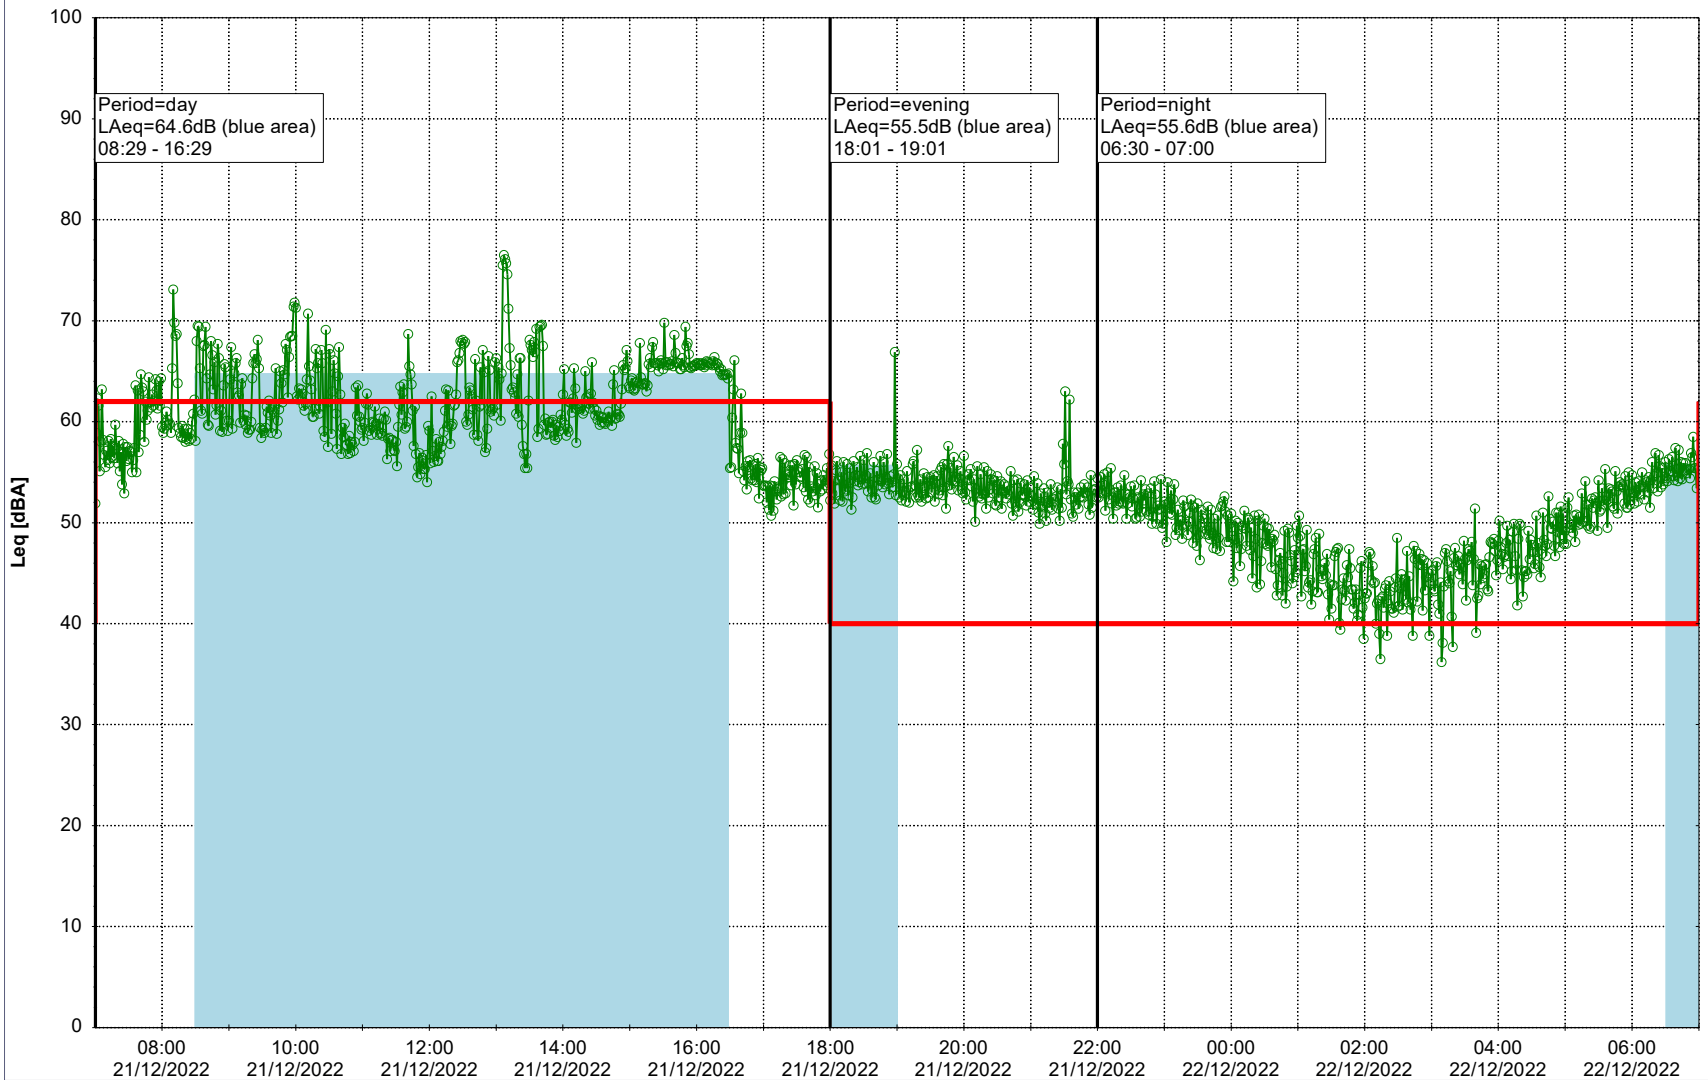

Project: Kronos Sydhavnen
Construction: Sluseholmen
Location: N-V

Plan View

Remarks

...

Noise Time Related Diagram

21/12/2022
22/12/2022

○○○○ SLU_NS01

Project: Kronos Sydhavnen
Construction: Sluseholmen
Location: N-V

Plan View

0 5 10 15 20 [m]

Remarks

...

Noise Time Related Diagram

22/12/2022
23/12/2022

○○○○ SLU_NS01

Project: Kronos Sydhavnen
Construction: Sluseholmen
Location: N-V

Plan View

Remarks

...

Noise Time Related Diagram

23/12/2022
24/12/2022

○○○○ SLU_NS01

Project: Kronos Sydhavnen
Construction: Sluseholmen
Location: N-V

Plan View

Remarks

...

Noise Time Related Diagram

24/12/2022
25/12/2022

○○○○ SLU_NS01

Project: Kronos Sydhavnen
Construction: Sluseholmen
Location: N-V

Plan View

Remarks