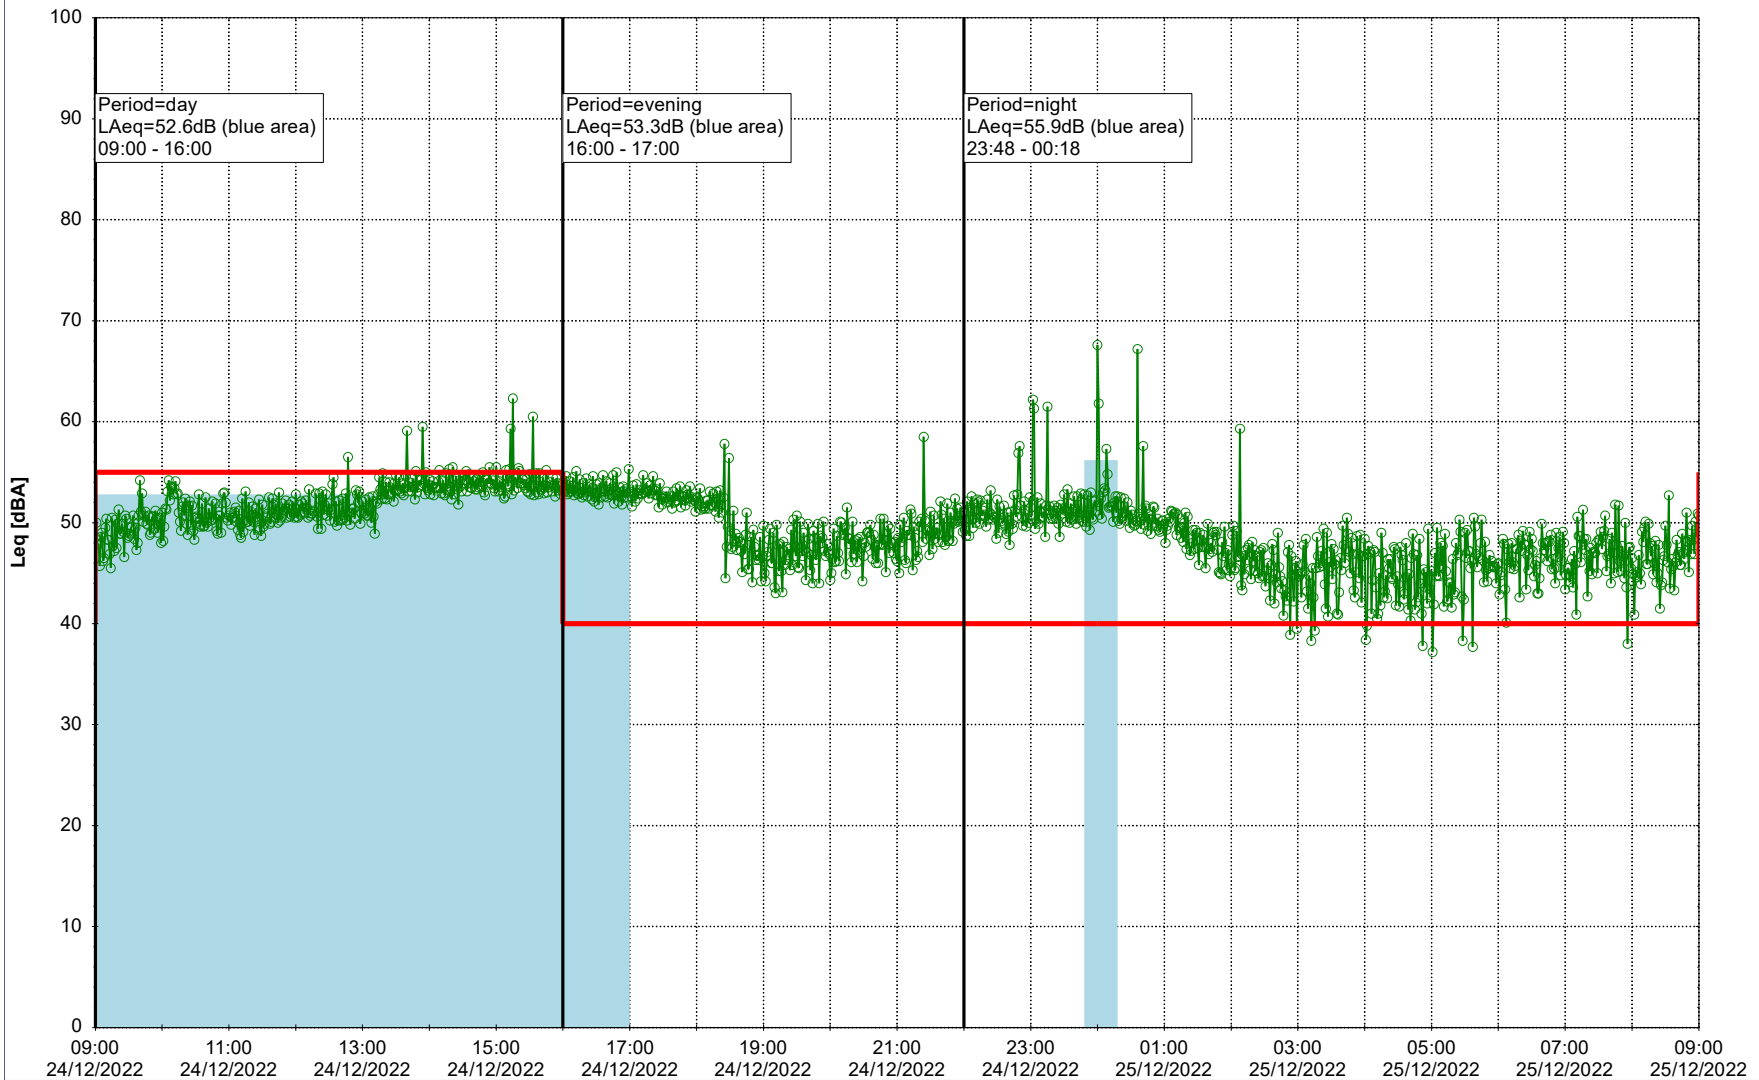

Plan View

Remarks

...

Noise Time Related Diagram

23/12/2022
24/12/2022

○○○○ SLU_NS01

Project: Kronos Sydhavnen
Construction: Sluseholmen
Location: N-V

Plan View

Remarks

...

Noise Time Related Diagram

24/12/2022
25/12/2022

○○○○ SLU_NS01

Project: Kronos Sydhavnen
Construction: Sluseholmen
Location: N-V

Plan View

Remarks