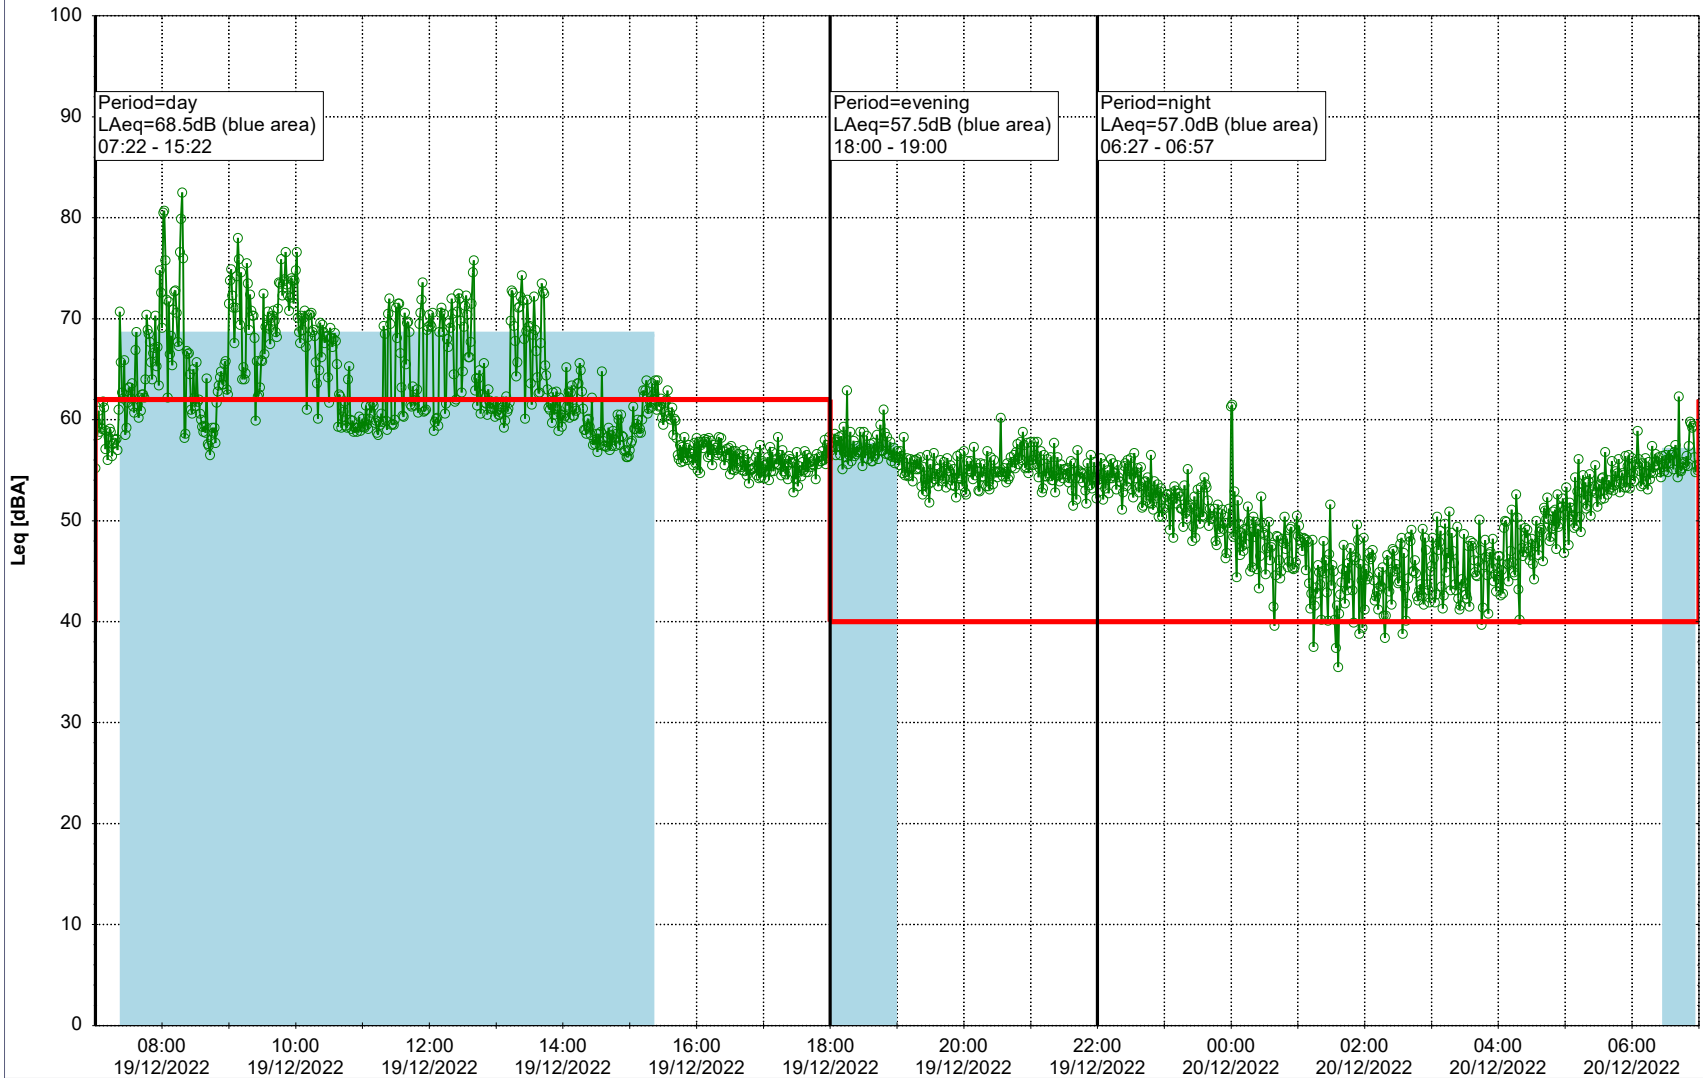

Project: Kronos Sydhavnen
Construction: Sluseholmen
Location: N-V

Plan View

0 5 10 15 20 [m]

Remarks

...

Noise Time Related Diagram

19/12/2022
20/12/2022

○○○○ SLU_NS01

Project: Kronos Sydhavnen
Construction: Sluseholmen
Location: N-V

Plan View

0 5 10 15 20 [m]

Remarks

...

Noise Time Related Diagram

20/12/2022
21/12/2022

○○○○ SLU_NS01

Project: Kronos Sydhavnen
Construction: Sluseholmen
Location: N-V

Plan View

Remarks

...

Noise Time Related Diagram

21/12/2022
22/12/2022

○○○○ SLU_NS01

Project: Kronos Sydhavnen
Construction: Sluseholmen
Location: N-V

Plan View

0 5 10 15 20 [m]

Remarks

...

Noise Time Related Diagram

22/12/2022
23/12/2022

○○○○ SLU_NS01

Project: Kronos Sydhavnen
Construction: Sluseholmen
Location: N-V