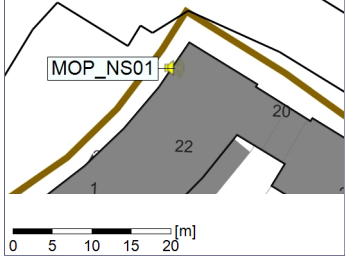

Remarks

...

Noise Time Related Diagram

25/08/2022
26/08/2022

○○○○ MOP_NS01

Project: Kronos Sydhavnen
Construction: Mozarts Plads
Location: N-V

Plan View

Remarks