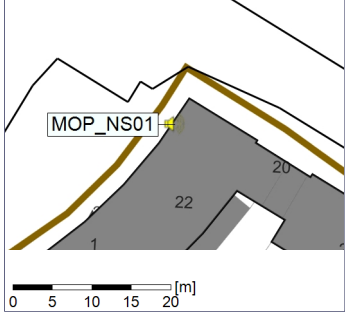

Noise Time Related Diagram

27/08/2022
28/08/2022

○○○○ MOP_NS01

Project: Kronos Sydhavnen
Construction: Mozarts Plads
Location: N-V

Plan View

Remarks

...

Noise Time Related Diagram