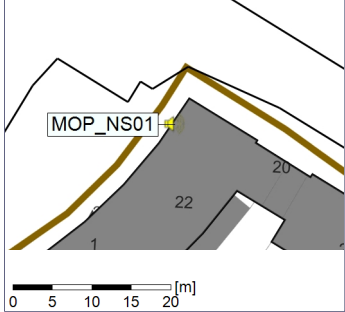

Project: Kronos Sydhavnen
Construction: Mozarts Plads
Location: N-V

Plan View

Remarks

...

Noise Time Related Diagram

22/08/2022

23/08/2022

○○○○ MOP_NS01