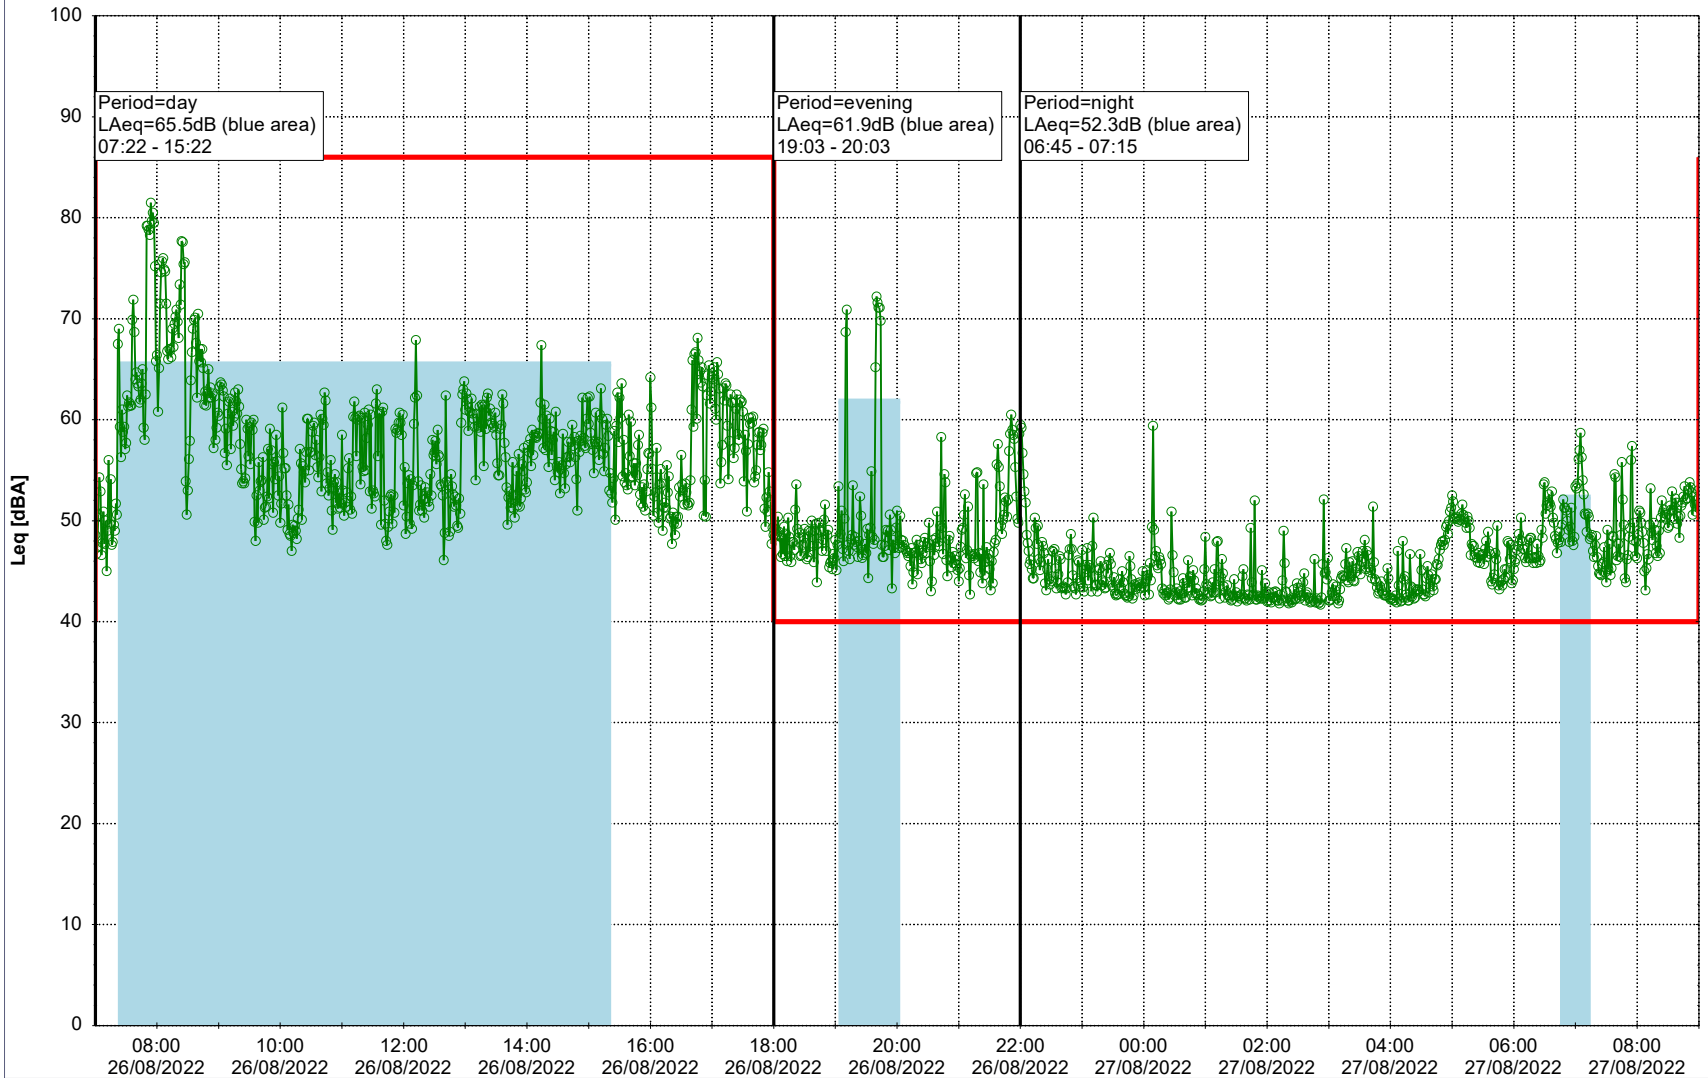

Noise Time Related Diagram

26/08/2022
27/08/2022

○○○○ MOP_NS01