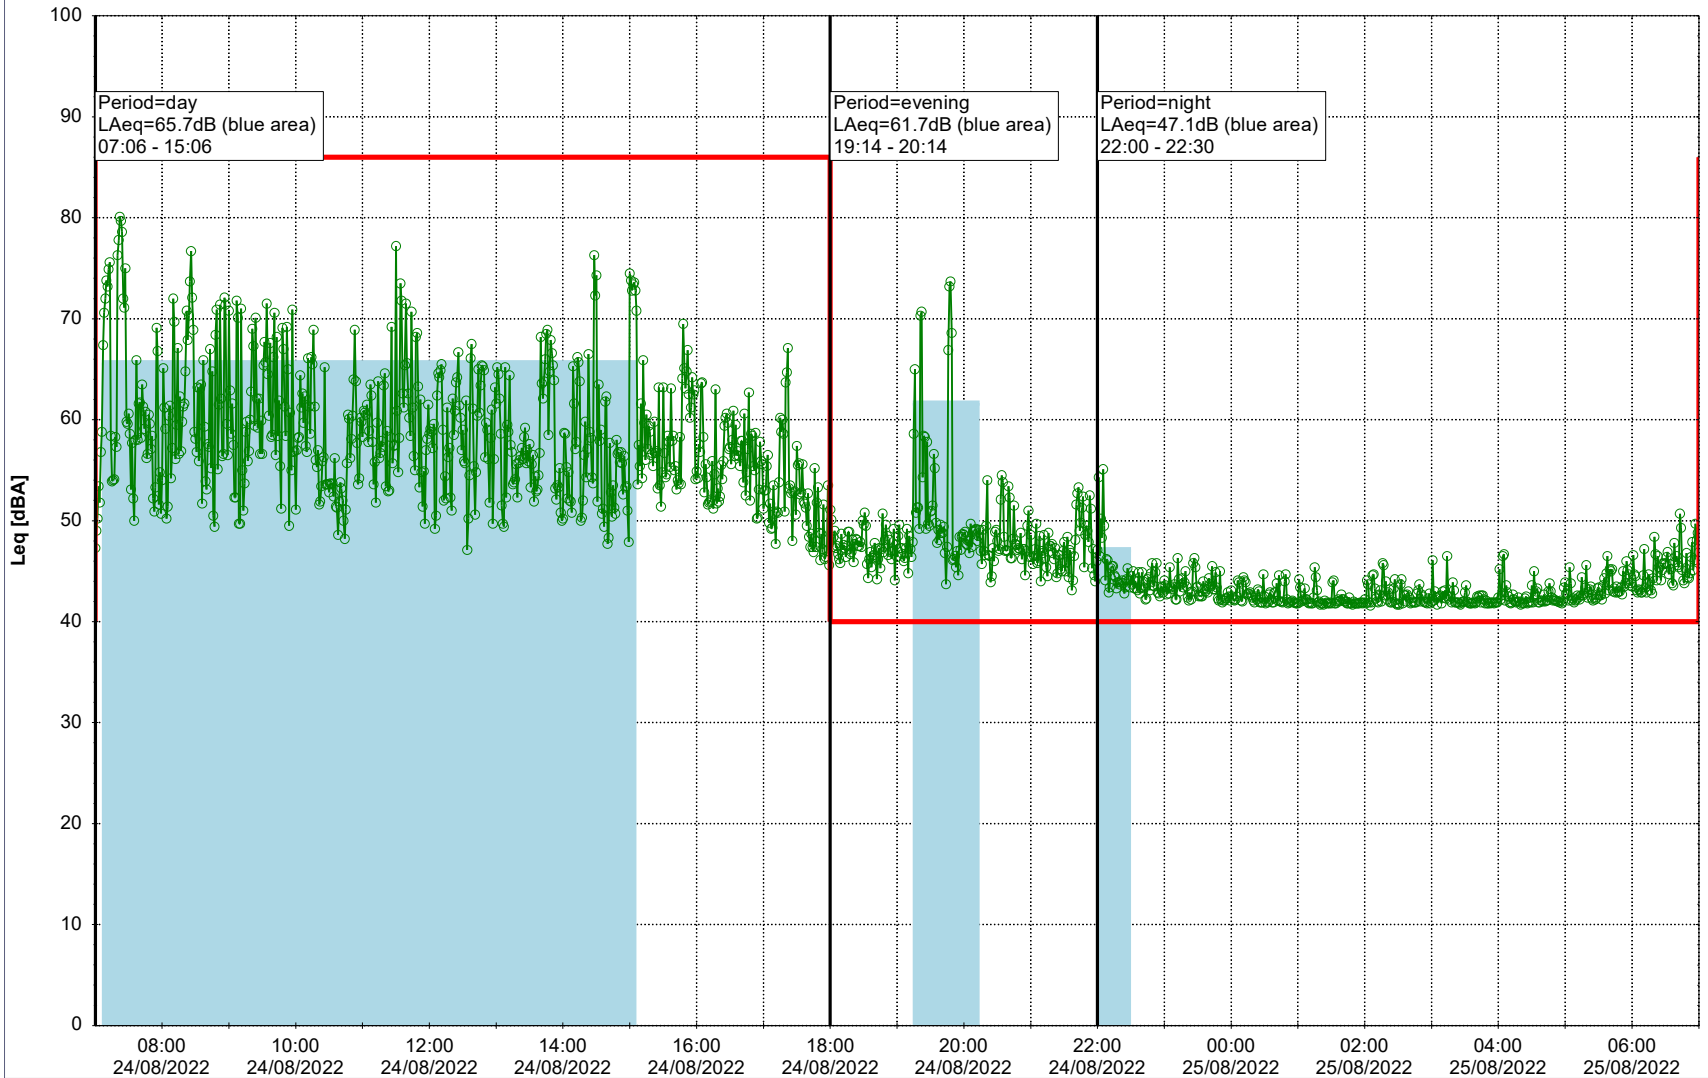

Plan View

Remarks

...

Noise Time Related Diagram

24/08/2022
25/08/2022

○○○ MOP_NS01

Project: Kronos Sydhavnen
Construction: Mozarts Plads
Location: N-V

Plan View