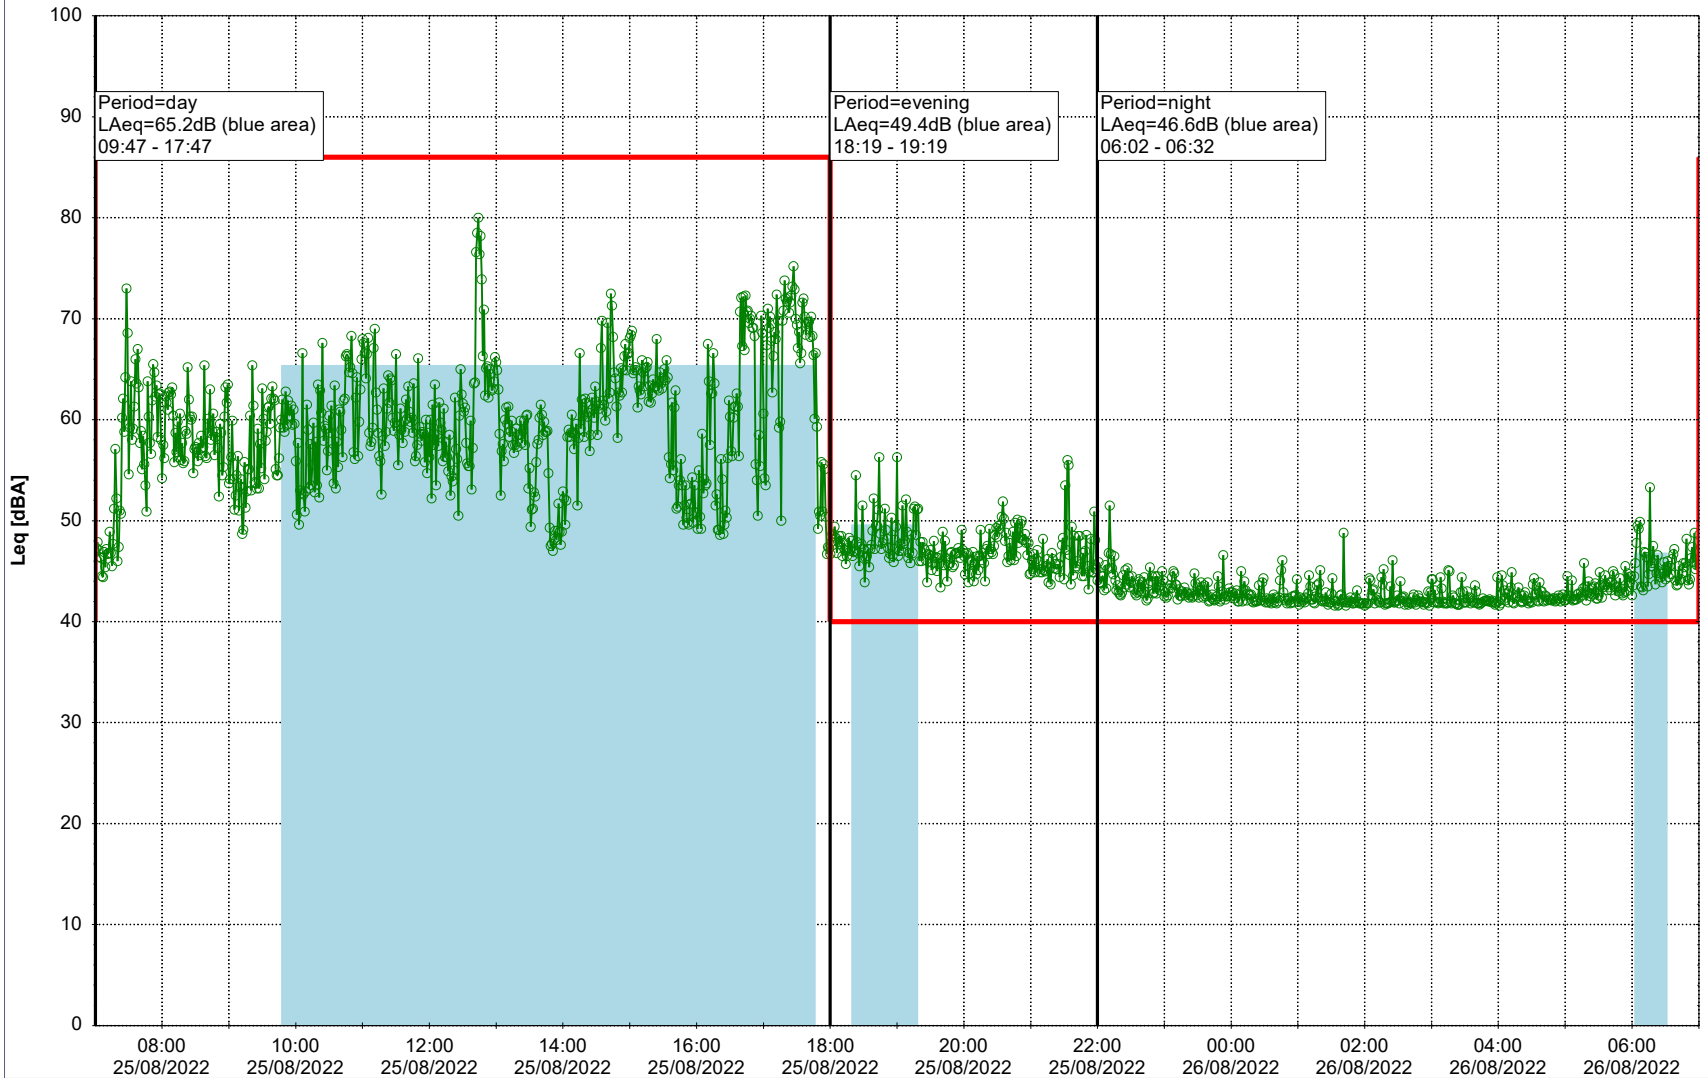

Noise Time Related Diagram

25/08/2022
26/08/2022

○○○○ MOP_NS01