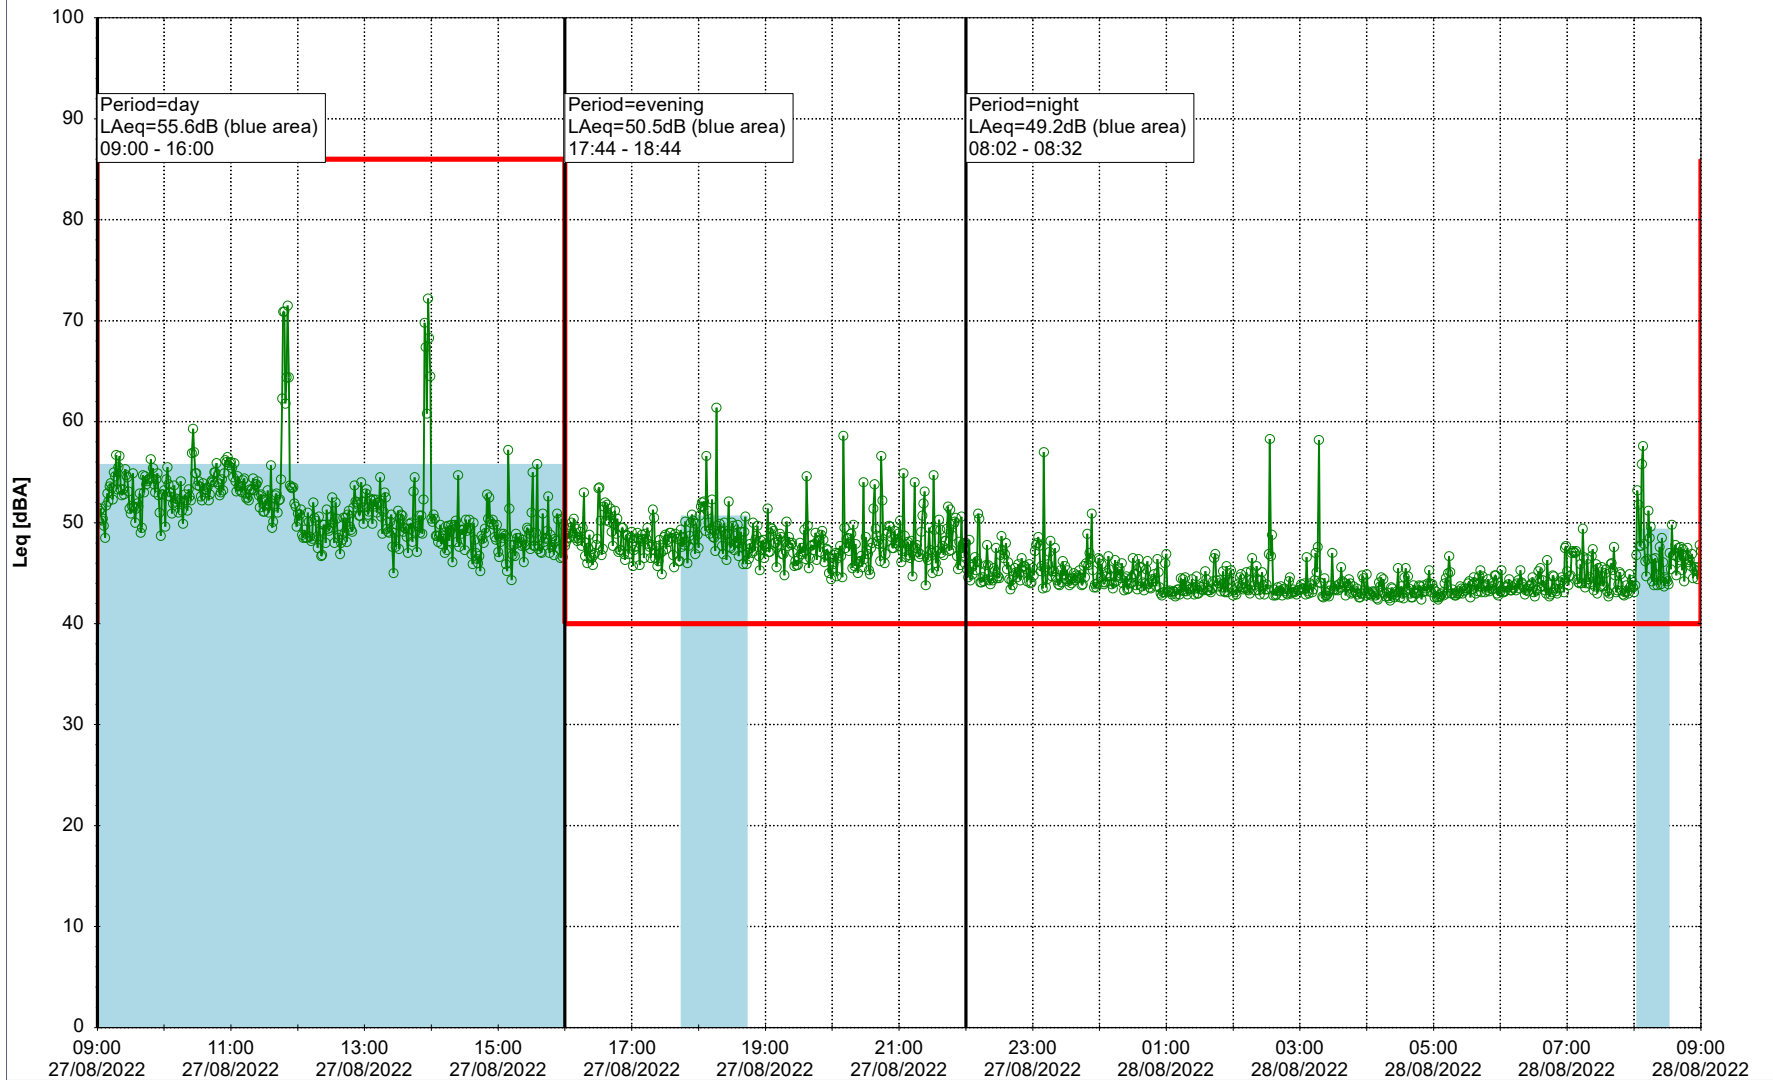

...

Noise Time Related Diagram

26/08/2022
27/08/2022

○○○○ MOP_NS01

Project: Kronos Sydhavnen
Construction: Mozarts Plads
Location: N-V

Plan View

Remarks

...

Noise Time Related Diagram

27/08/2022
28/08/2022

○○○○ MOP_NS01

Project: Kronos Sydhavnen
Construction: Mozarts Plads
Location: N-V

Plan View

Remarks

...

Noise Time Related Diagram