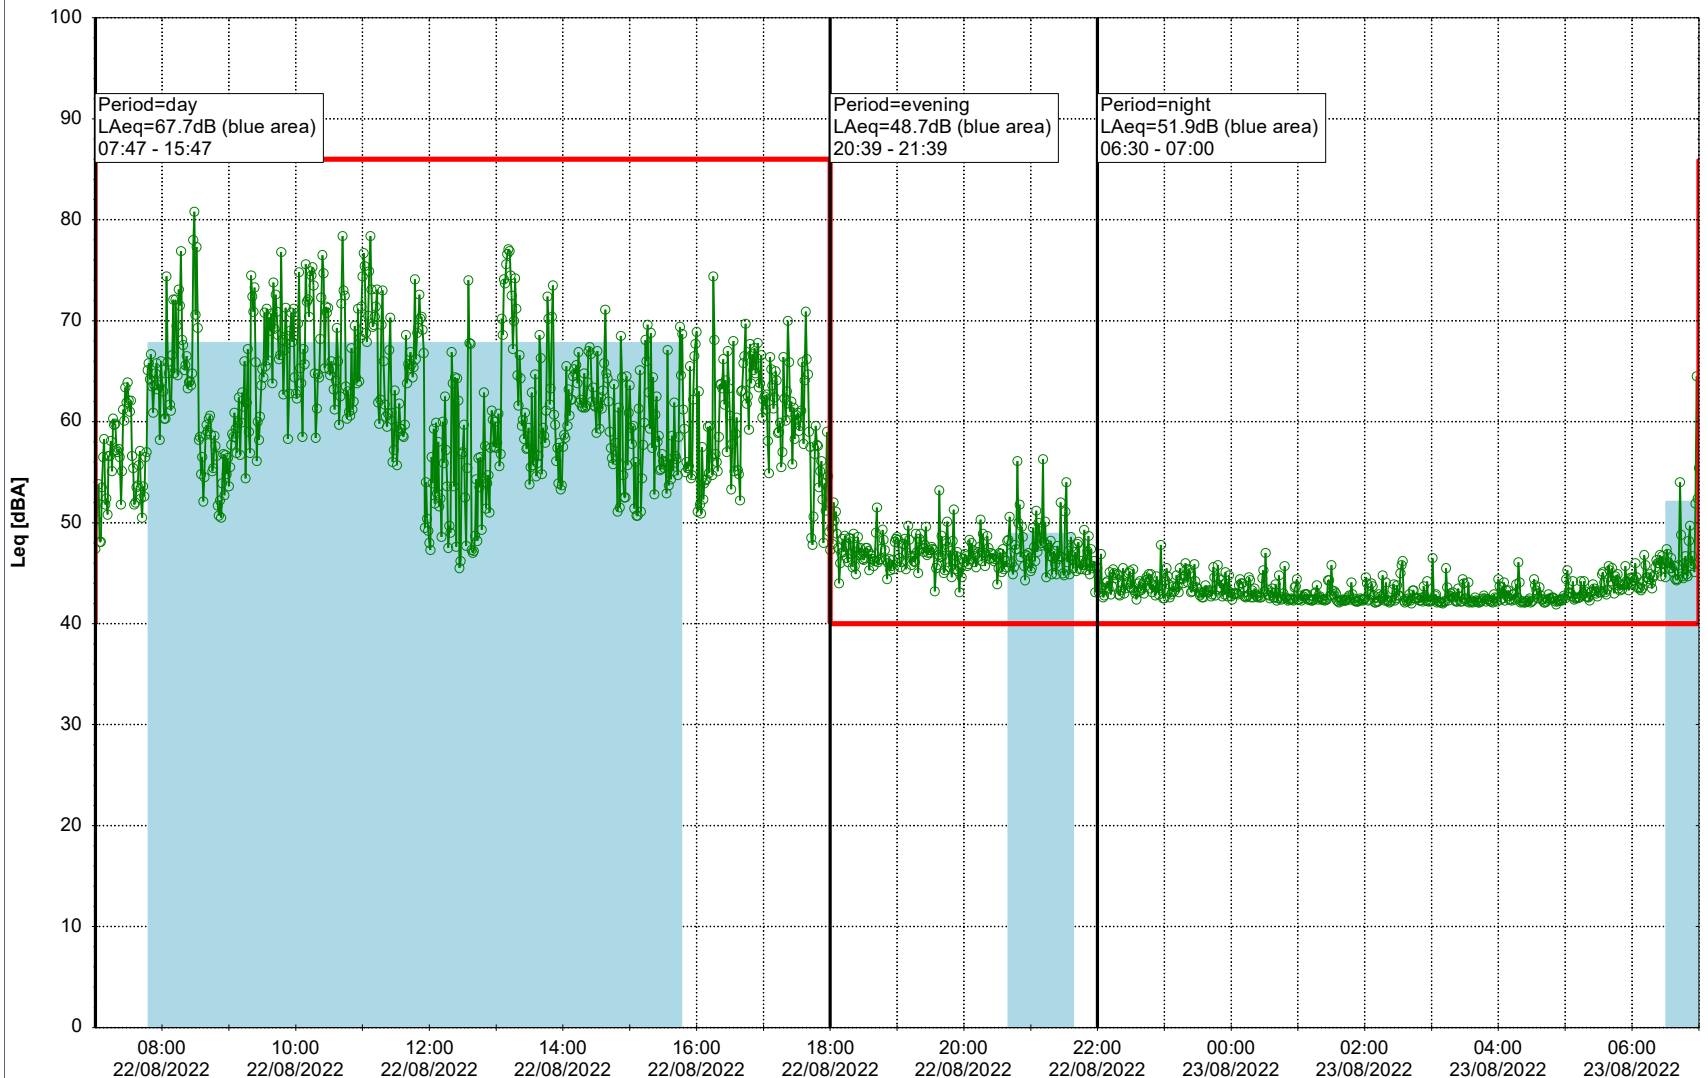

Project: Kronos Sydhavnen
Construction: Mozarts Plads
Location: N-V

Plan View

Remarks

...

Noise Time Related Diagram

22/08/2022

23/08/2022

○○○○ MOP_NS01

Project: Kronos Sydhavnen
Construction: Mozarts Plads
Location: N-V

Plan View

Remarks

...

Noise Time Related Diagram

23/08/2022
24/08/2022

○○○ MOP_NS01

Project: Kronos Sydhavnen
Construction: Mozarts Plads
Location: N-V

Plan View

Remarks

...

Noise Time Related Diagram

24/08/2022
25/08/2022

○○○ MOP_NS01

Project: Kronos Sydhavnen
Construction: Mozarts Plads
Location: N-V

Plan View

Noise Time Related Diagram

27/08/2022
28/08/2022

○○○○ MOP_NS01

Project: Kronos Sydhavnen
Construction: Mozarts Plads
Location: N-V

Plan View

Remarks

...

Noise Time Related Diagram