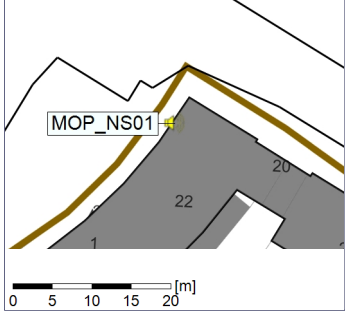

Plan View

Remarks

...

Noise Time Related Diagram

24/08/2022
25/08/2022

○○○ MOP_NS01

Project: Kronos Sydhavnen
Construction: Mozarts Plads
Location: N-V

Plan View