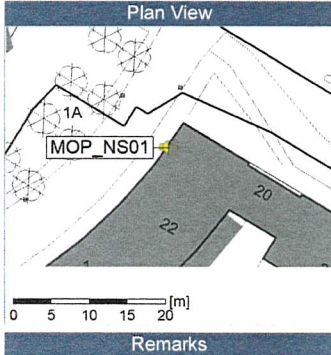

Noise Time Related Diagram

MOP_NS01

Project: Kronos Sydhavnen
Construction: Mozarts Plads
Location: N-V

Plan View

0 5 10 15 20 [m]

Remarks

...

Noise Time Related Diagram