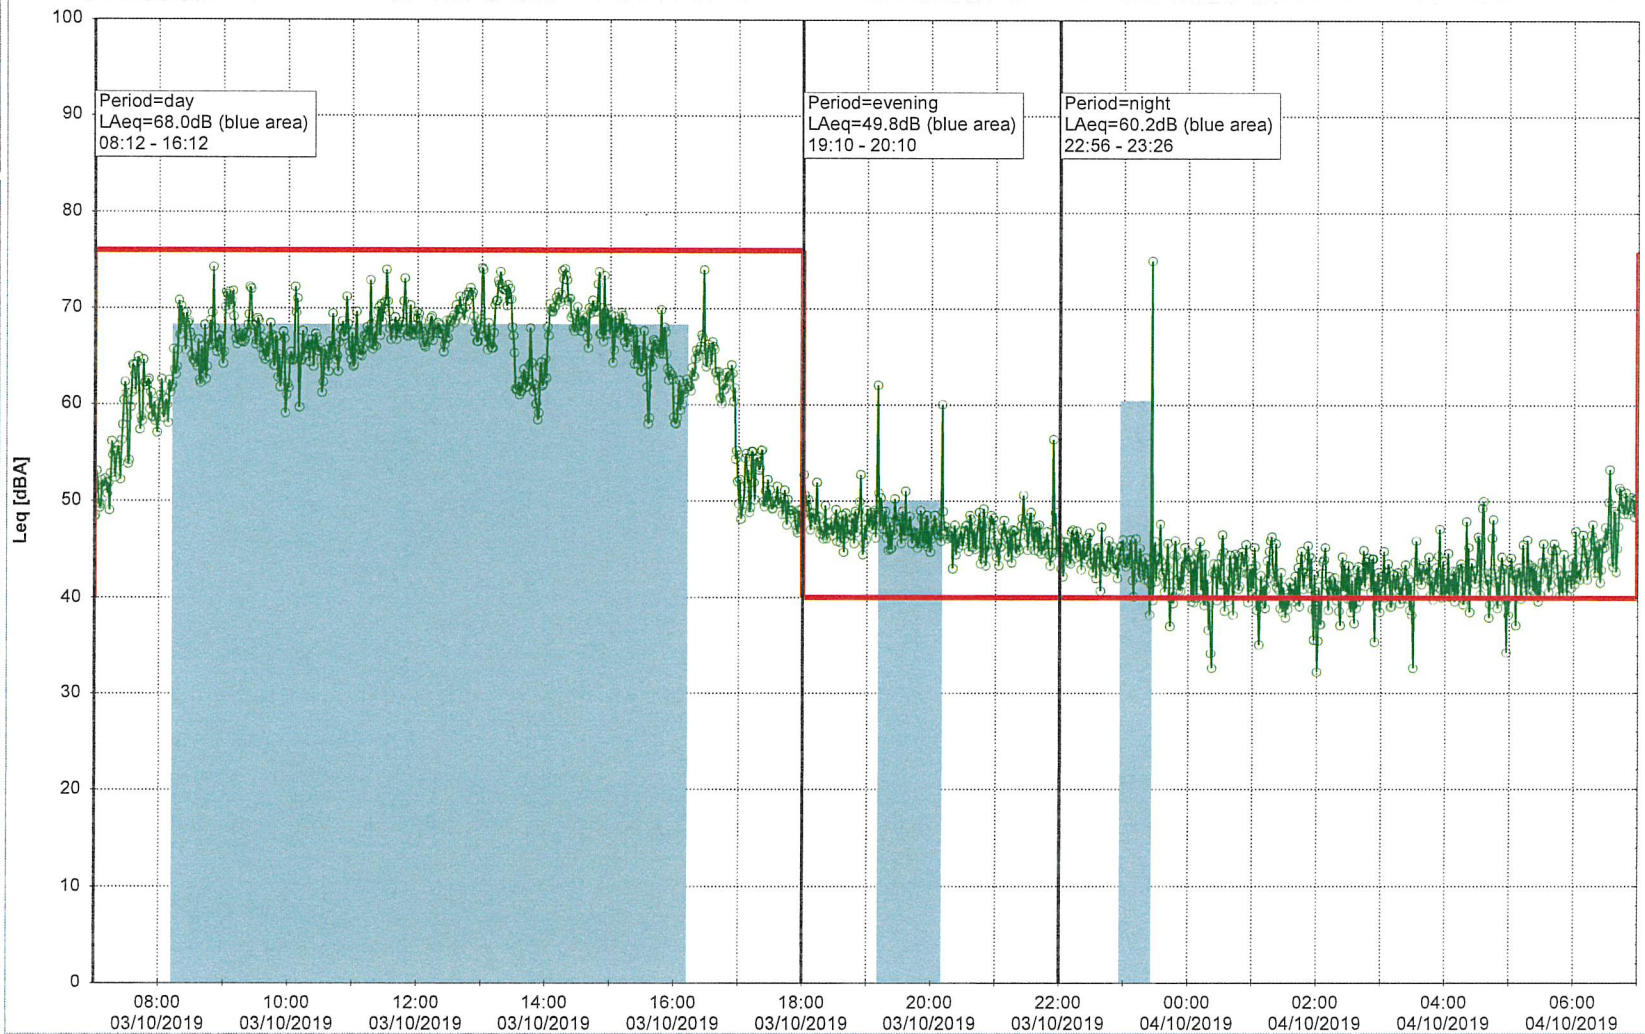

Noise Time Related Diagram

MOP_NS01

Project: Kronos Sydhavnen
Construction: Mozarts Plads
Location: N-V

Plan View

0 5 10 15 20 [m]

Remarks

...

Noise Time Related Diagram

03/10/2019
04/10/2019

○ MOP_NS01

Project: Kronos Sydhavnen
Construction: Mozarts Plads
Location: N-V

04/10/2019
05/10/2019

Noise Time Related Diagram

MOP_NS01

Project: Kronos Sydhavnen
Construction: Mozarts Plads
Location: N-V