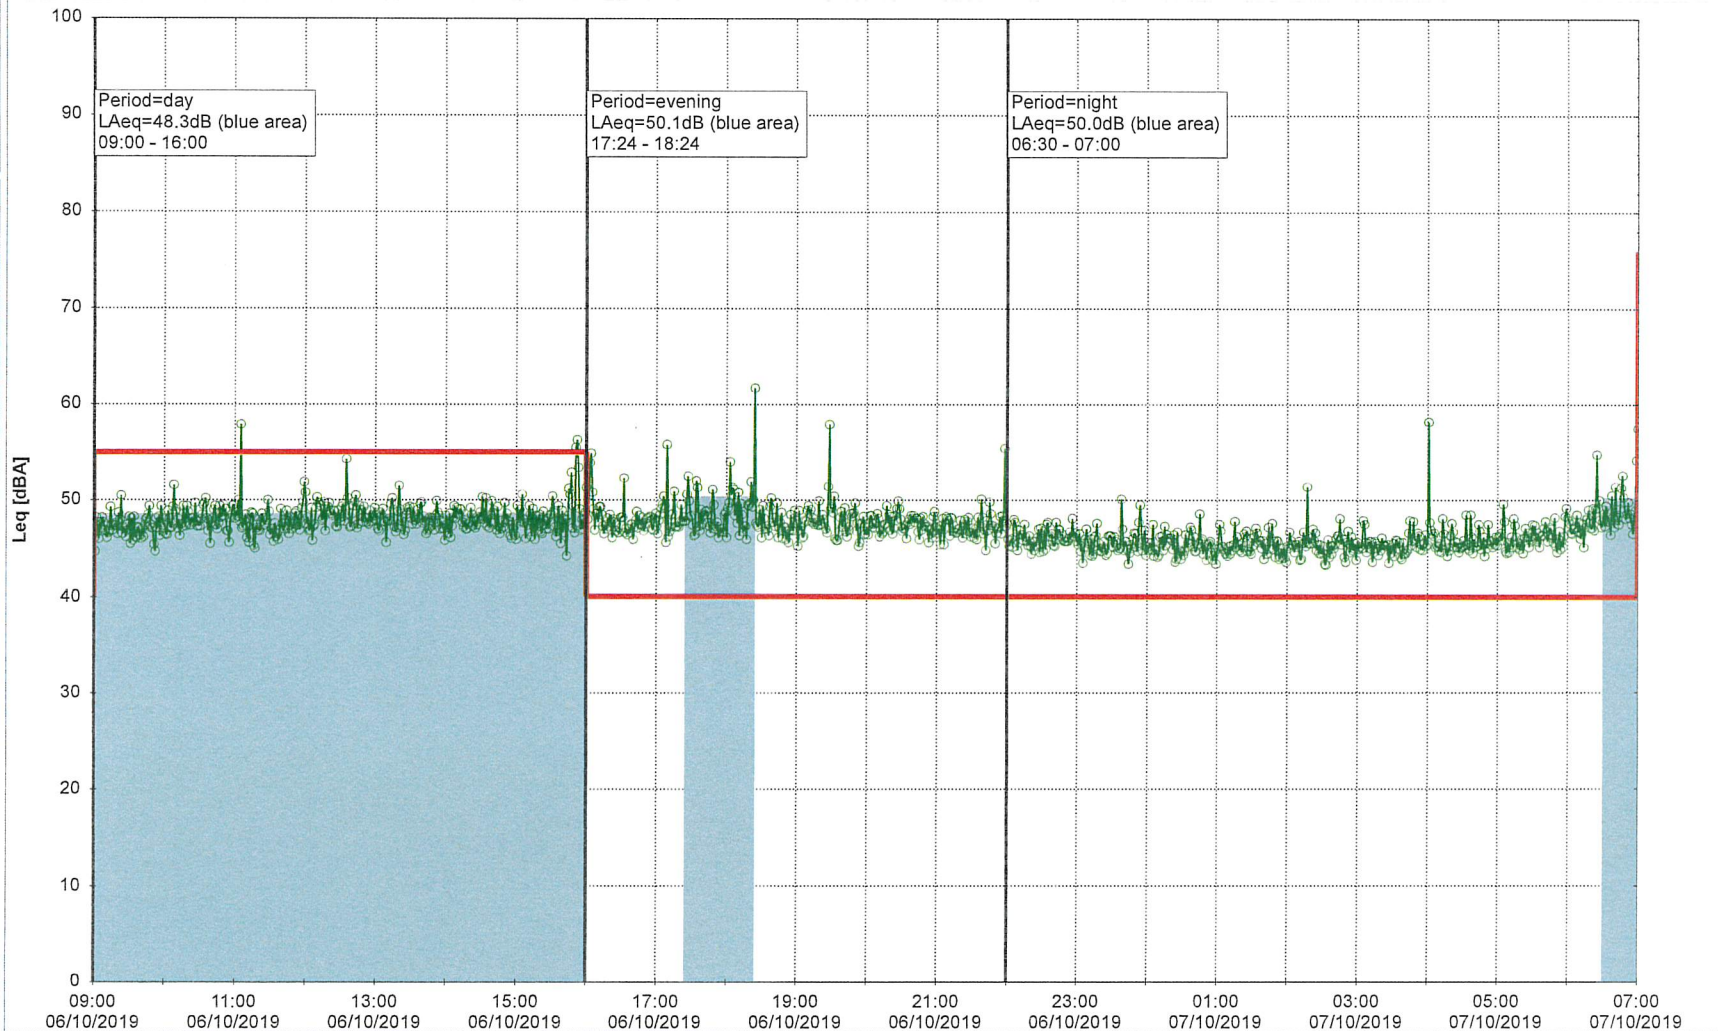

05/10/2019
06/10/2019

Noise Time Related Diagram

Remarks

○○○ MOP_NS01

Project: Kronos Sydhavnen
Construction: Mozarts Plads
Location: N-V

Remarks

...

Noise Time Related Diagram

06/10/2019
07/10/2019

MOP_NS01

Project: Kronos Sydhavnen
Construction: Mozarts Plads
Location: N-V

Noise Time Related Diagram

07/10/2019
08/10/2019

Remarks

...

MOP_NS01