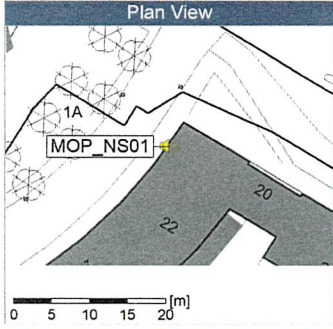

Project: Kronos Sydhavnen
Construction: Mozarts Plads
Location: N-V

Noise Time Related Diagram

01/10/2019
02/10/2019

MOP_NS01