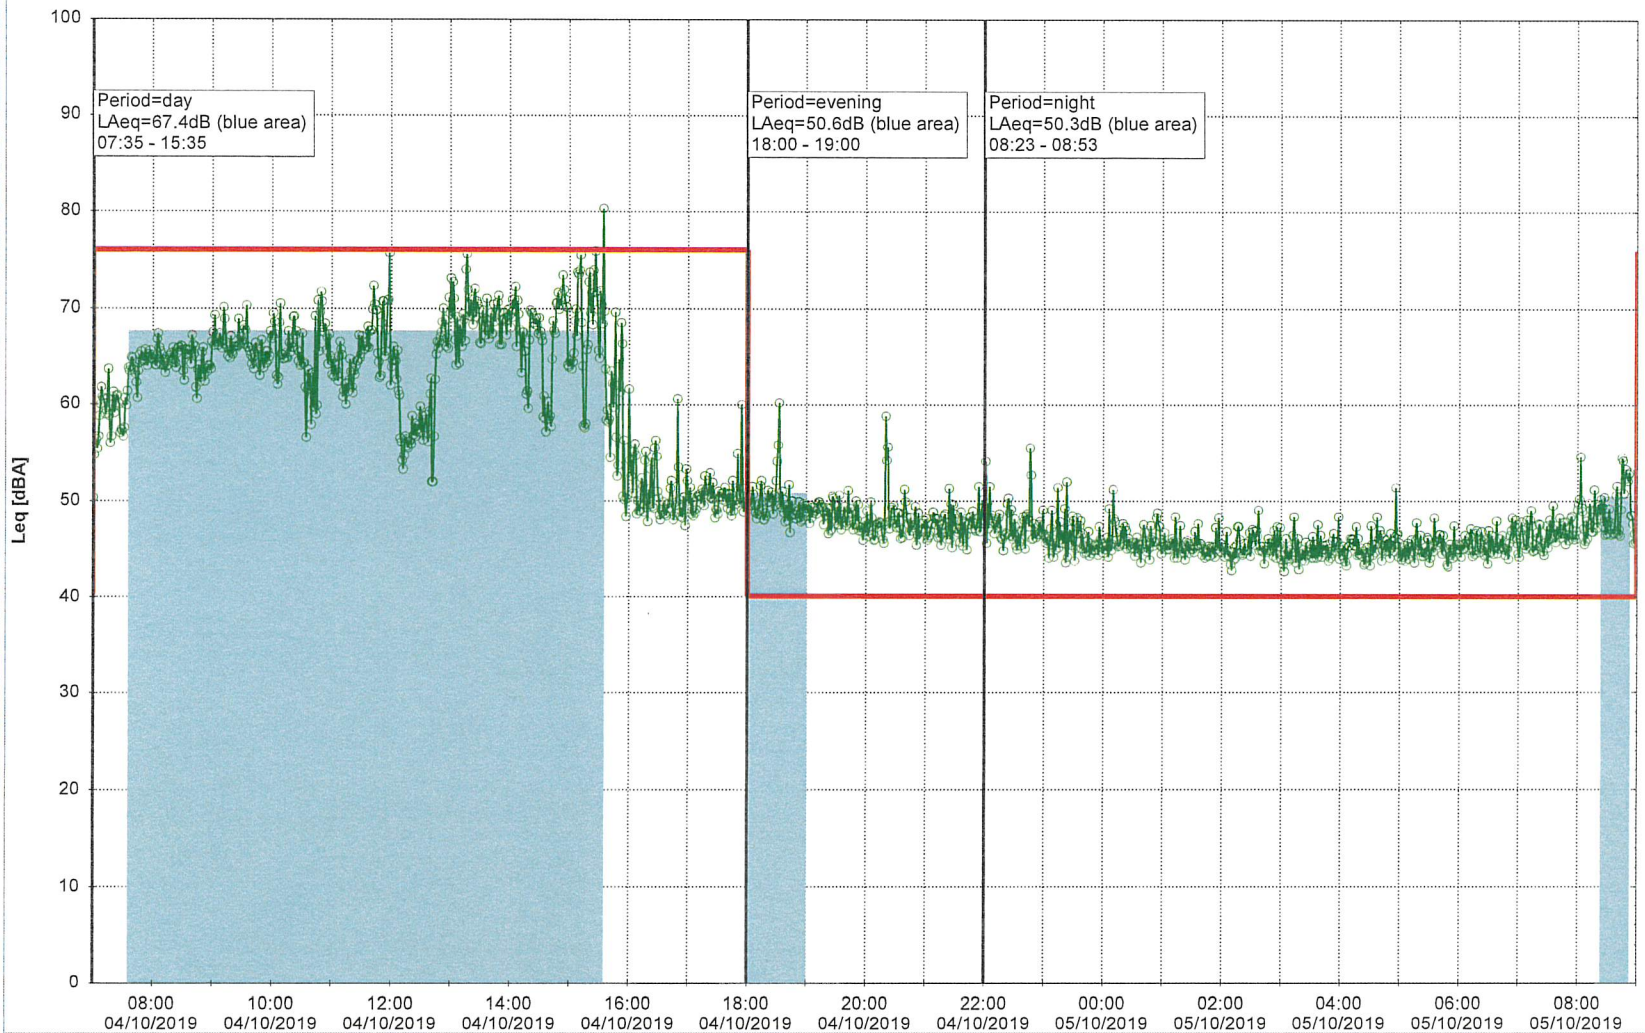

03/10/2019
04/10/2019

○ MOP_NS01

Project: Kronos Sydhavnen
Construction: Mozarts Plads
Location: N-V

04/10/2019
05/10/2019

Noise Time Related Diagram

MOP_NS01

Project: Kronos Sydhavnen
Construction: Mozarts Plads
Location: N-V

05/10/2019
06/10/2019

Noise Time Related Diagram

Remarks

○○○ MOP_NS01

Project: Kronos Sydhavnen
Construction: Mozarts Plads
Location: N-V

Remarks

...

Noise Time Related Diagram