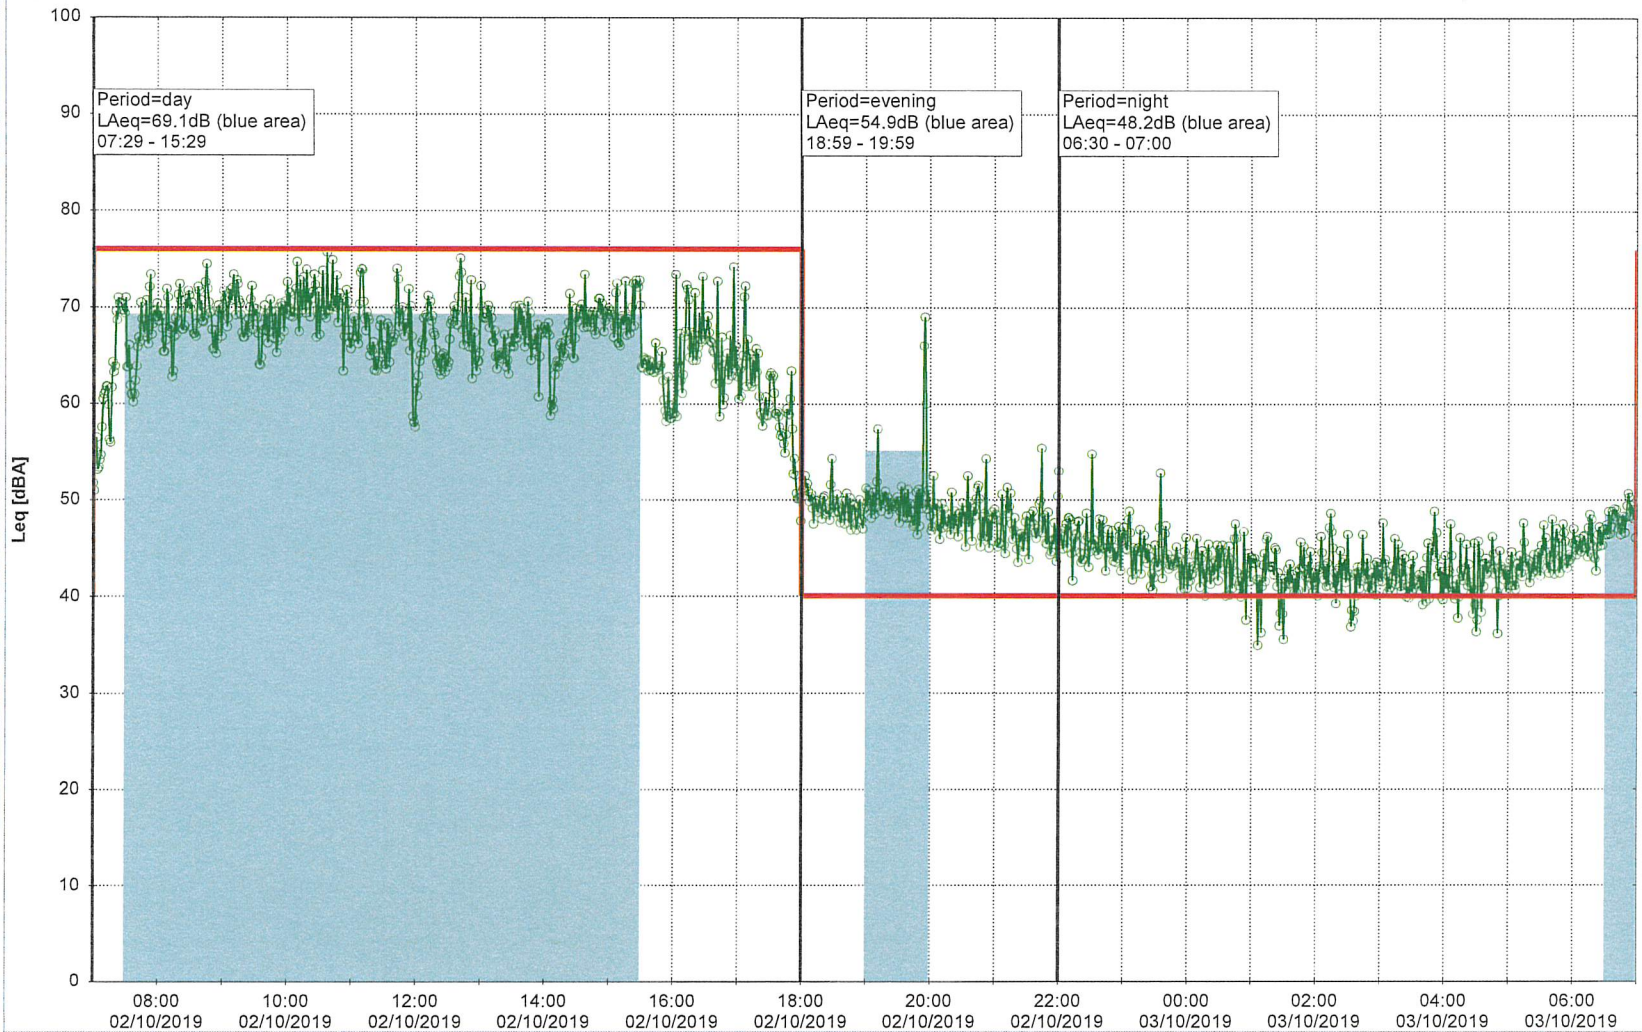

Project: Kronos Sydhavnen
Construction: Mozarts Plads
Location: N-V

Noise Time Related Diagram

01/10/2019
02/10/2019

MOP_NS01

Project: Kronos Sydhavnen
Construction: Mozarts Plads
Location: N-V

02/10/2019
03/10/2019

Noise Time Related Diagram

MOP_NS01

Project: Kronos Sydhavnen
Construction: Mozarts Plads
Location: N-V

Plan View

0 5 10 15 20 [m]

Remarks

...

Noise Time Related Diagram

03/10/2019
04/10/2019

○ MOP_NS01

Project: Kronos Sydhavnen
Construction: Mozarts Plads
Location: N-V

04/10/2019
05/10/2019

Noise Time Related Diagram

MOP_NS01

Project: Kronos Sydhavnen
Construction: Mozarts Plads
Location: N-V

05/10/2019
06/10/2019

Noise Time Related Diagram

Remarks

○○○ MOP_NS01

Project: Kronos Sydhavnen
Construction: Mozarts Plads
Location: N-V

Remarks

...

Noise Time Related Diagram