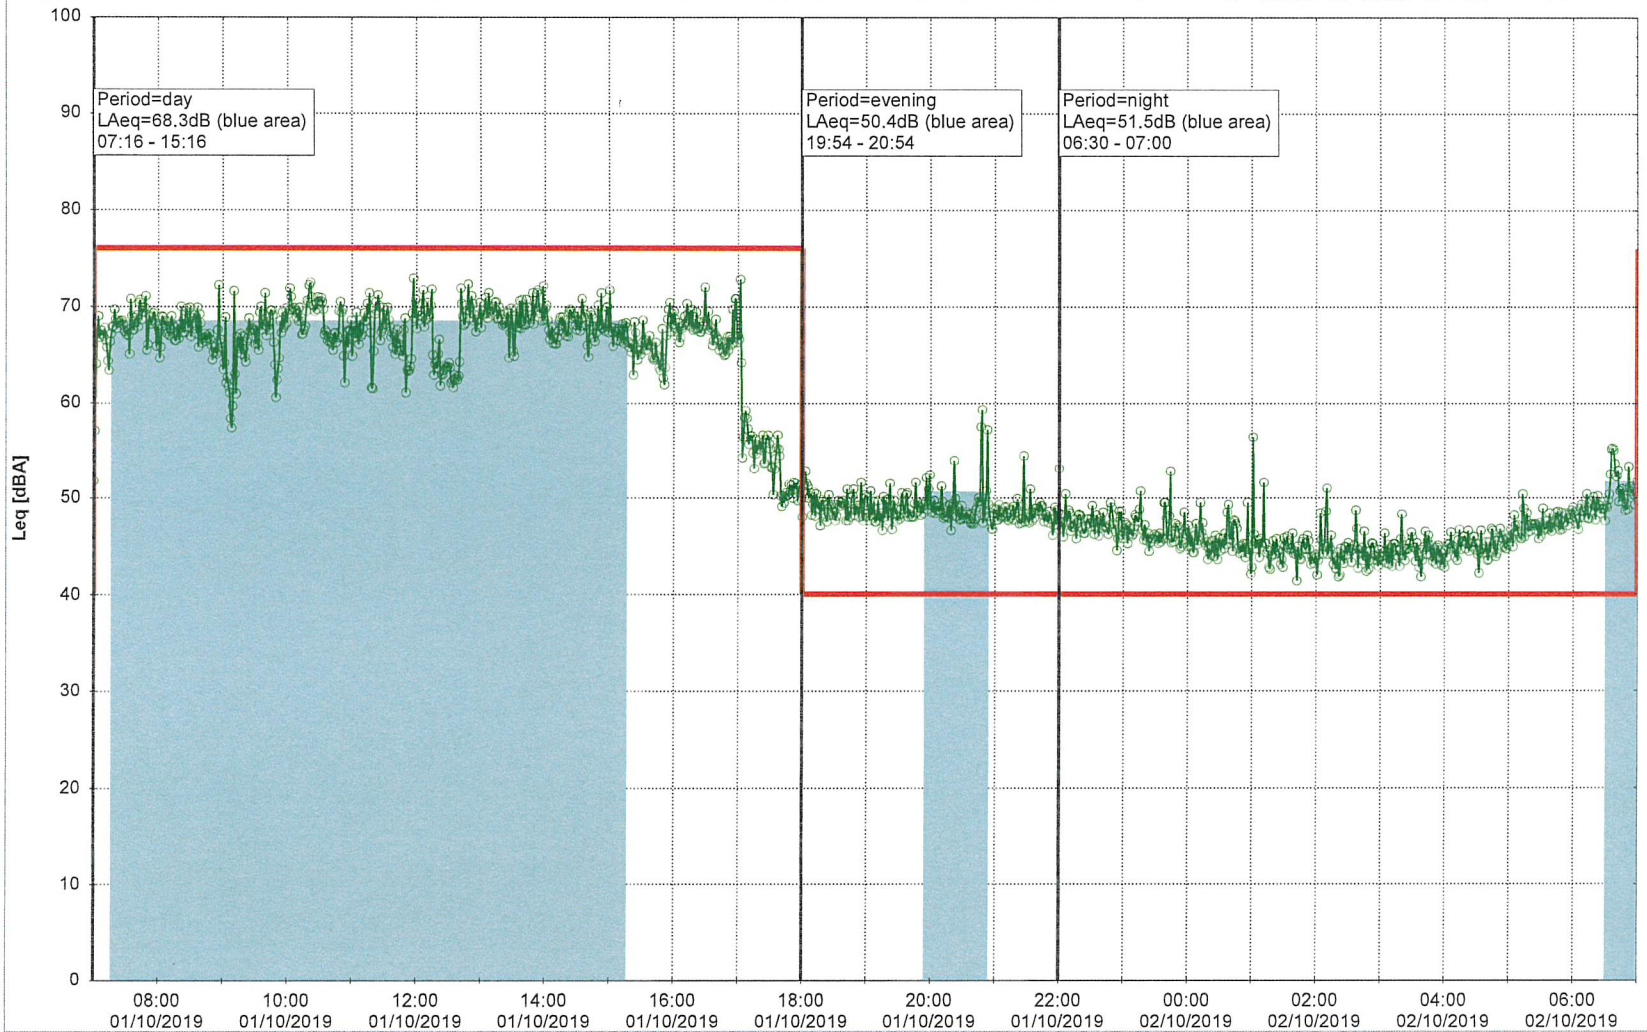

Project: Kronos Sydhavnen
Construction: Mozarts Plads
Location: N-V

Noise Time Related Diagram

01/10/2019
02/10/2019

MOP_NS01

Project: Kronos Sydhavnen
Construction: Mozarts Plads
Location: N-V

02/10/2019
03/10/2019

Noise Time Related Diagram

MOP_NS01

Project: Kronos Sydhavnen
Construction: Mozarts Plads
Location: N-V

Plan View

0 5 10 15 20 [m]

Remarks

...

Noise Time Related Diagram

05/10/2019
06/10/2019

Noise Time Related Diagram

Remarks

○○○ MOP_NS01

Project: Kronos Sydhavnen
Construction: Mozarts Plads
Location: N-V

Remarks

...

Noise Time Related Diagram

06/10/2019
07/10/2019

MOP_NS01

Project: Kronos Sydhavnen
Construction: Mozarts Plads
Location: N-V

Noise Time Related Diagram

07/10/2019
08/10/2019

Remarks

...

MOP_NS01