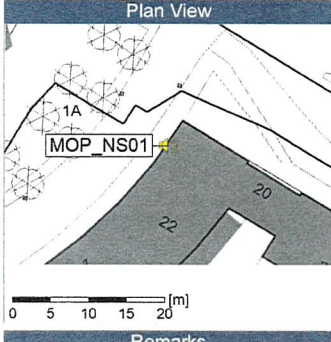

Project: Kronos Sydhavnen
Construction: Mozarts Plads
Location: N-V

05/10/2019
06/10/2019

Noise Time Related Diagram

Remarks

○○○ MOP_NS01