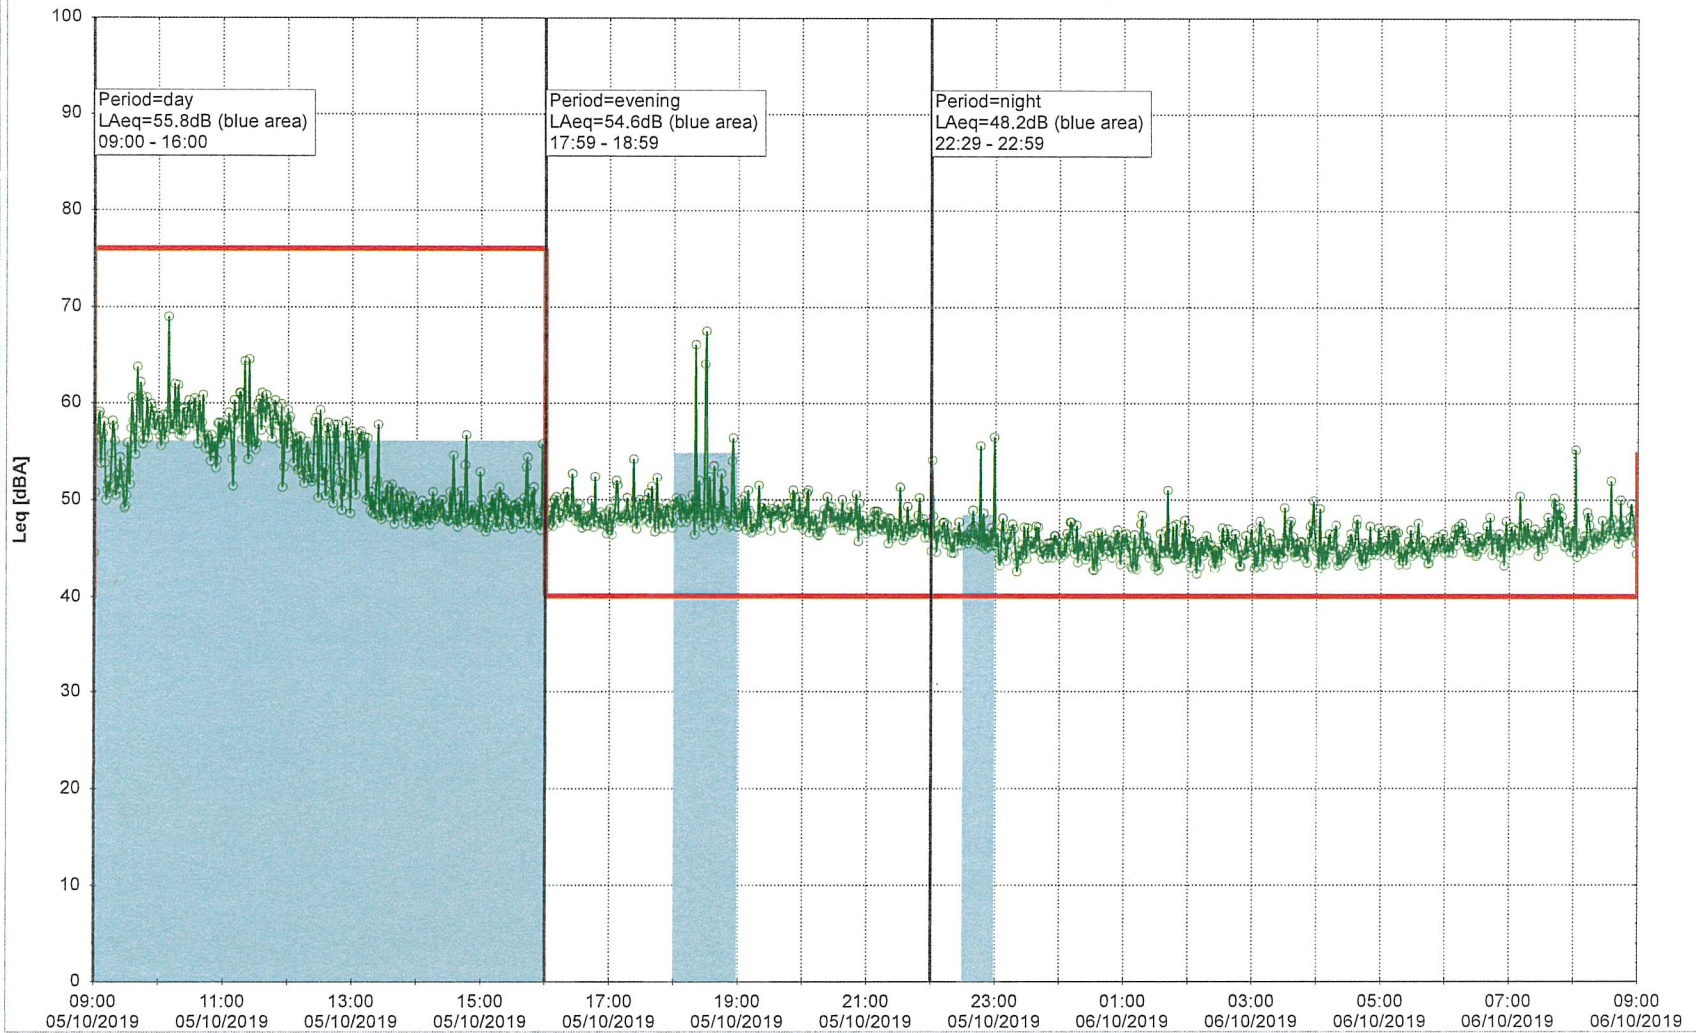

03/10/2019
04/10/2019

○ MOP_NS01

Project: Kronos Sydhavnen
Construction: Mozarts Plads
Location: N-V

04/10/2019
05/10/2019

Noise Time Related Diagram

MOP_NS01

Project: Kronos Sydhavnen
Construction: Mozarts Plads
Location: N-V

05/10/2019
06/10/2019

Noise Time Related Diagram

Remarks

○○○ MOP_NS01

Project: Kronos Sydhavnen
Construction: Mozarts Plads
Location: N-V

Remarks

...

Noise Time Related Diagram

06/10/2019
07/10/2019

MOP_NS01

Project: Kronos Sydhavnen
Construction: Mozarts Plads
Location: N-V

Noise Time Related Diagram

07/10/2019
08/10/2019

Remarks

...

MOP_NS01