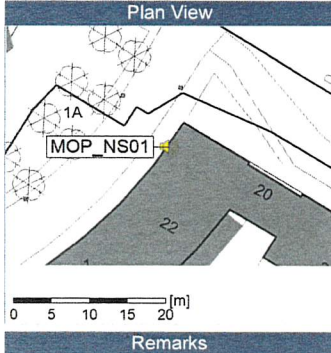

Project: Kronos Sydhavnen
Construction: Mozarts Plads
Location: N-V

04/10/2019
05/10/2019

Noise Time Related Diagram

MOP_NS01