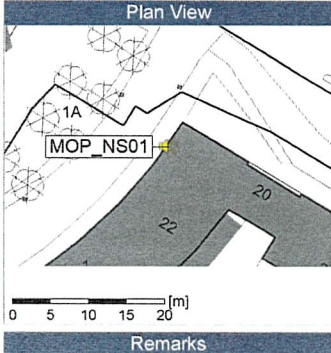

05/10/2019
06/10/2019

Noise Time Related Diagram

Remarks

○○○ MOP_NS01

Project: Kronos Sydhavnen
Construction: Mozarts Plads
Location: N-V

Remarks

...

Noise Time Related Diagram