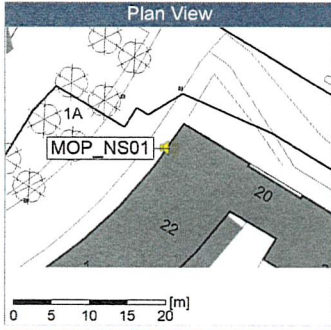

06/10/2019
07/10/2019

MOP_NS01

Project: Kronos Sydhavnen
Construction: Mozarts Plads
Location: N-V

Noise Time Related Diagram

07/10/2019
08/10/2019

Remarks

...

MOP_NS01