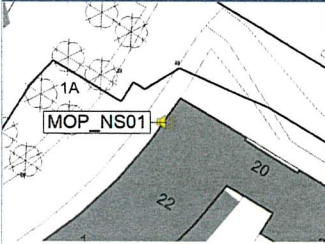

Noise Time Related Diagram

MOP_NS01

Project: Kronos Sydhavnen
Construction: Mozarts Plads
Location: N-V

Plan View

0 5 10 15 20 [m]

Remarks

...

Noise Time Related Diagram