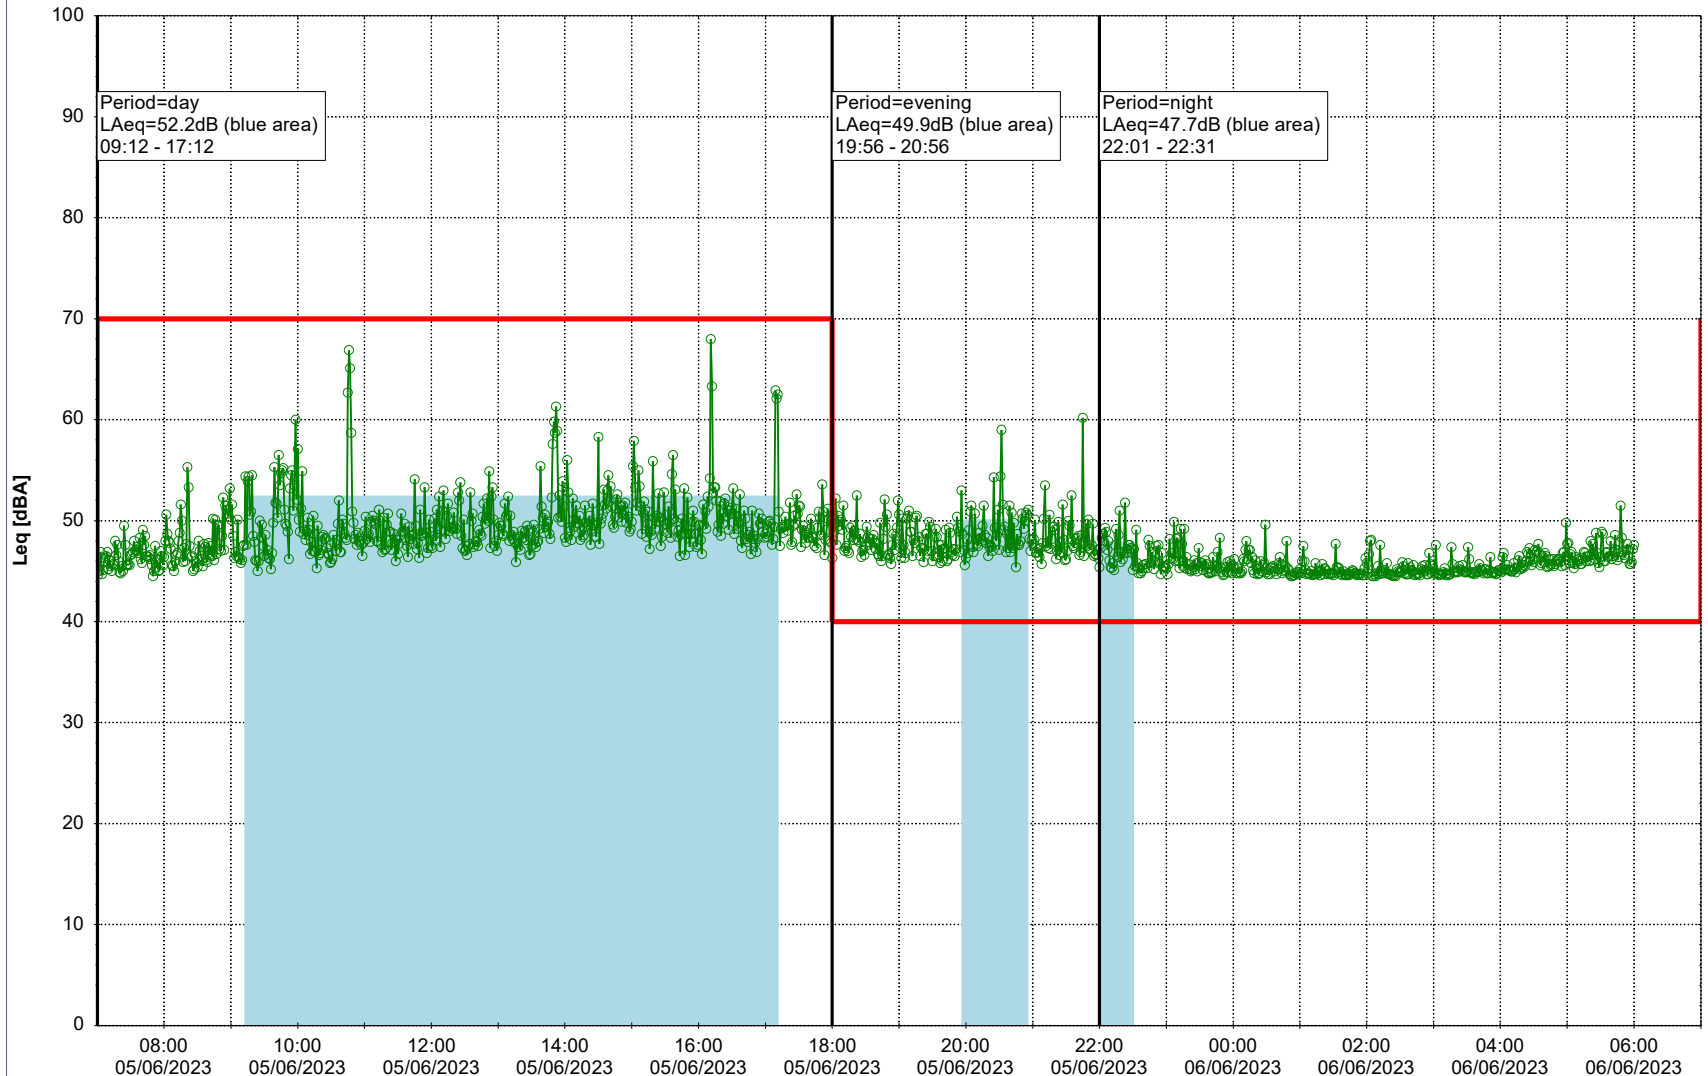

Project: Kronos Sydhavnen
Construction: Mozarts Plads
Location: N-V

05/06/2023
06/06/2023

Plan View

Remarks

...

Noise Time Related Diagram

○○○○ MOP_NS01

Project: Kronos Sydhavnen
Construction: Mozarts Plads
Location: N-V

06/06/2023
07/06/2023

Plan View

Remarks

...

Noise Time Related Diagram

○○○○ MOP_NS01

Project: Kronos Sydhavnen
Construction: Mozarts Plads
Location: N-V

Plan View

Remarks

...

Noise Time Related Diagram

07/06/2023
08/06/2023

○○○○ MOP_NS01

Project: Kronos Sydhavnen
Construction: Mozarts Plads
Location: N-V

08/06/2023
09/06/2023

Plan View