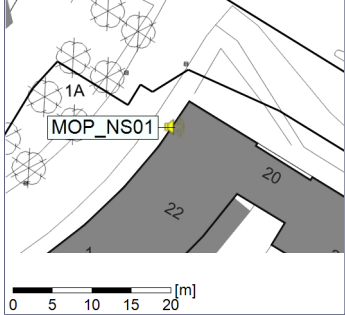

Project: Kronos Sydhavnen
Construction: Mozarts Plads
Location: N-V

06/06/2023
07/06/2023

Plan View