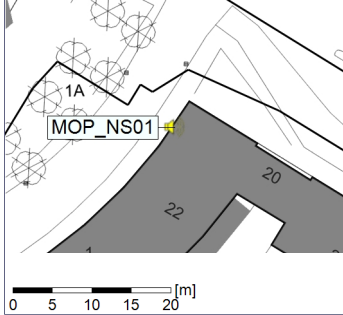

Remarks

...

Noise Time Related Diagram

07/06/2023
08/06/2023

○○○○ MOP_NS01

Project: Kronos Sydhavnen
Construction: Mozarts Plads
Location: N-V

08/06/2023
09/06/2023

Plan View