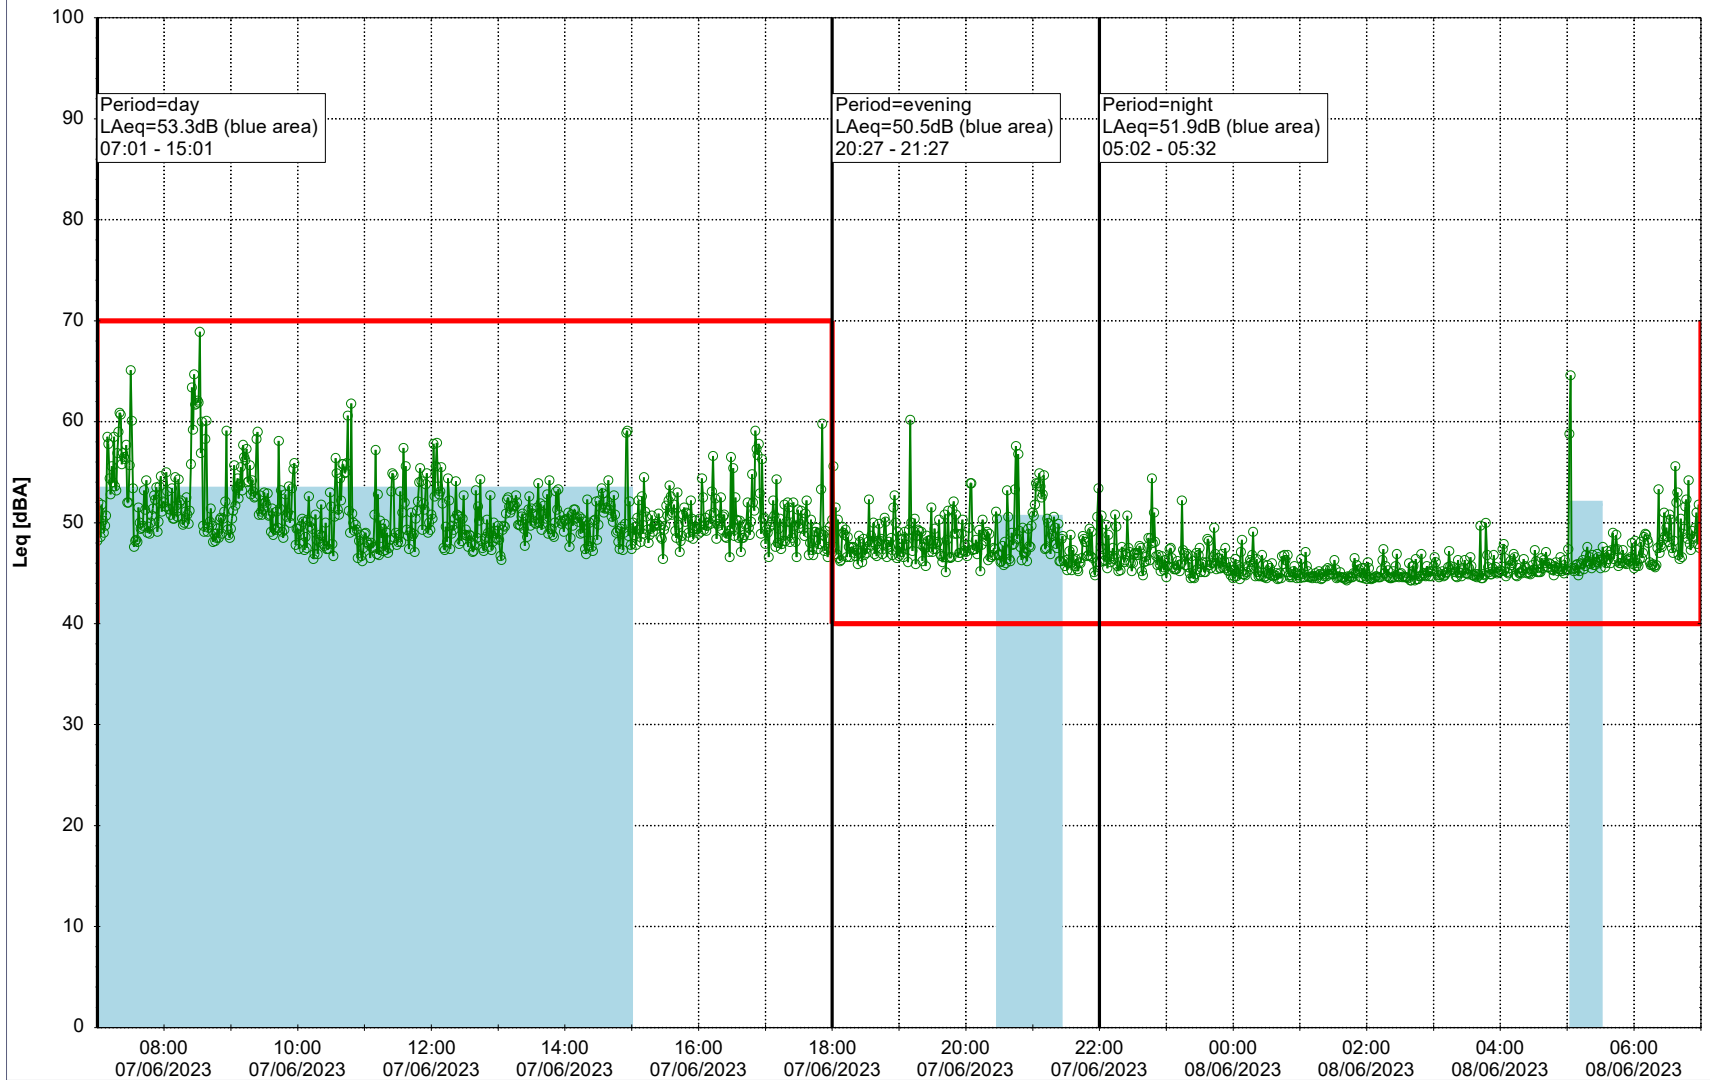

Noise Time Related Diagram

07/06/2023
08/06/2023

○○○○ MOP_NS01