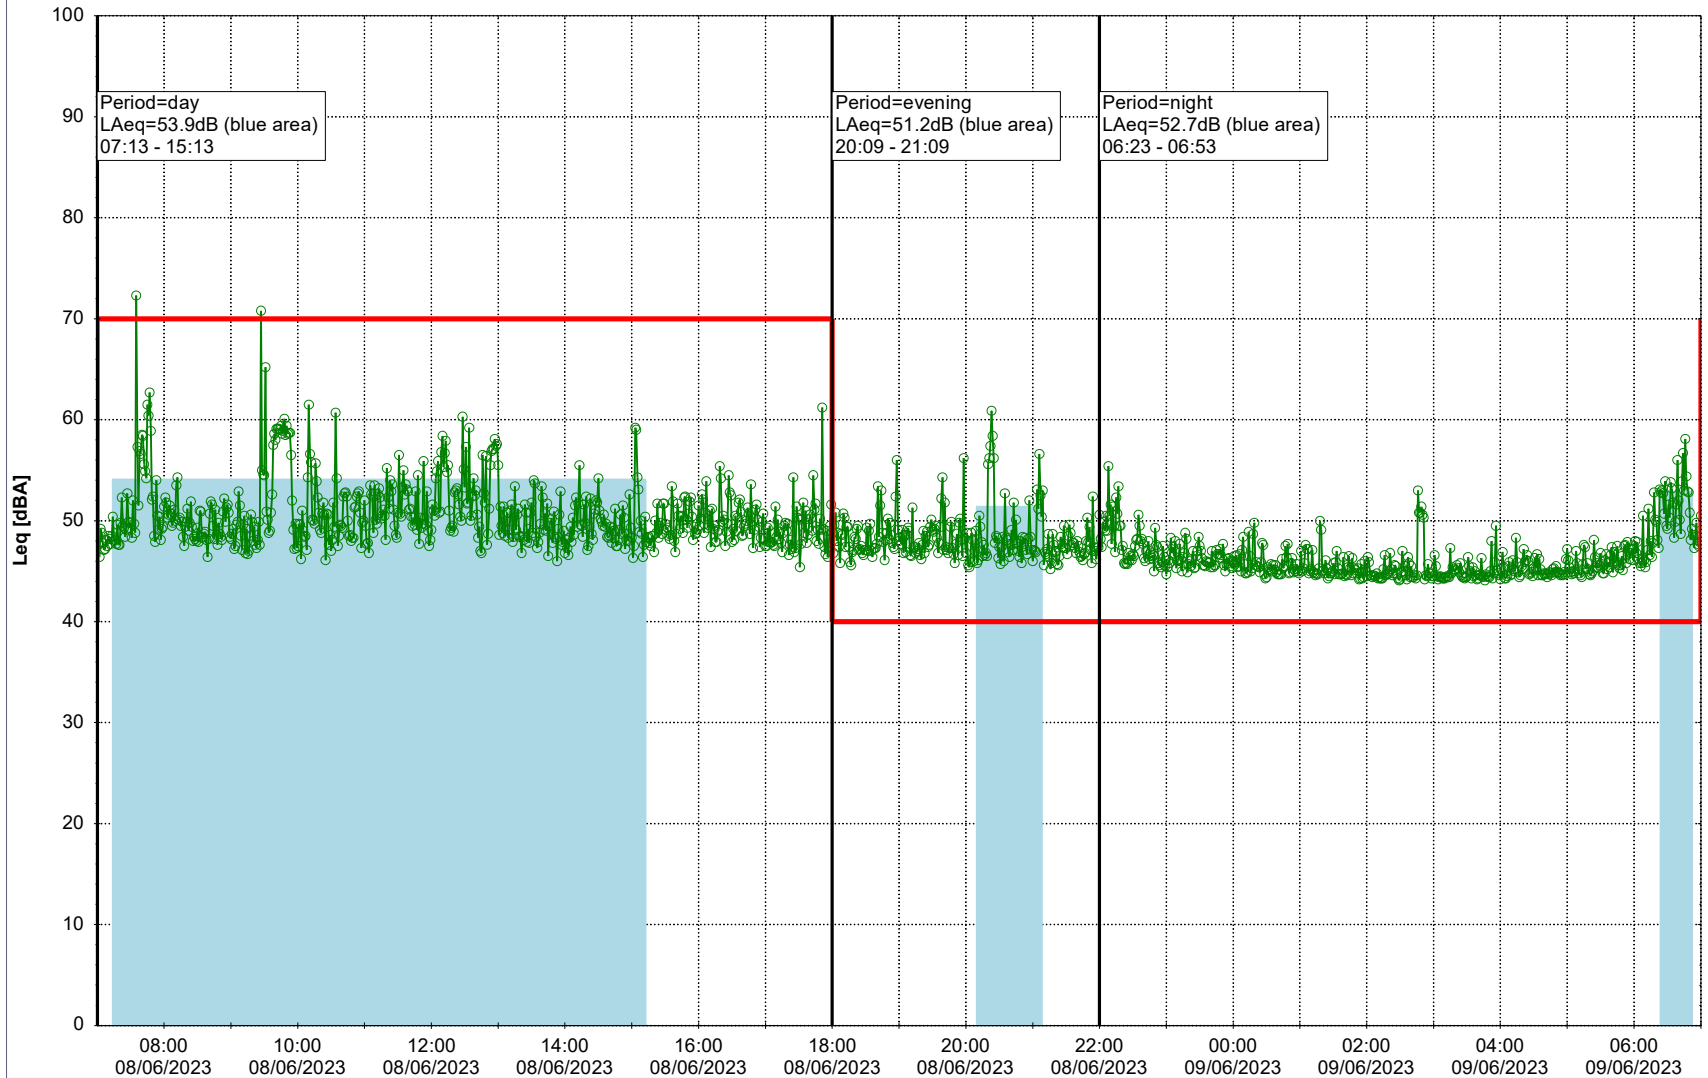

Noise Time Related Diagram

○○○ MOP_NS01