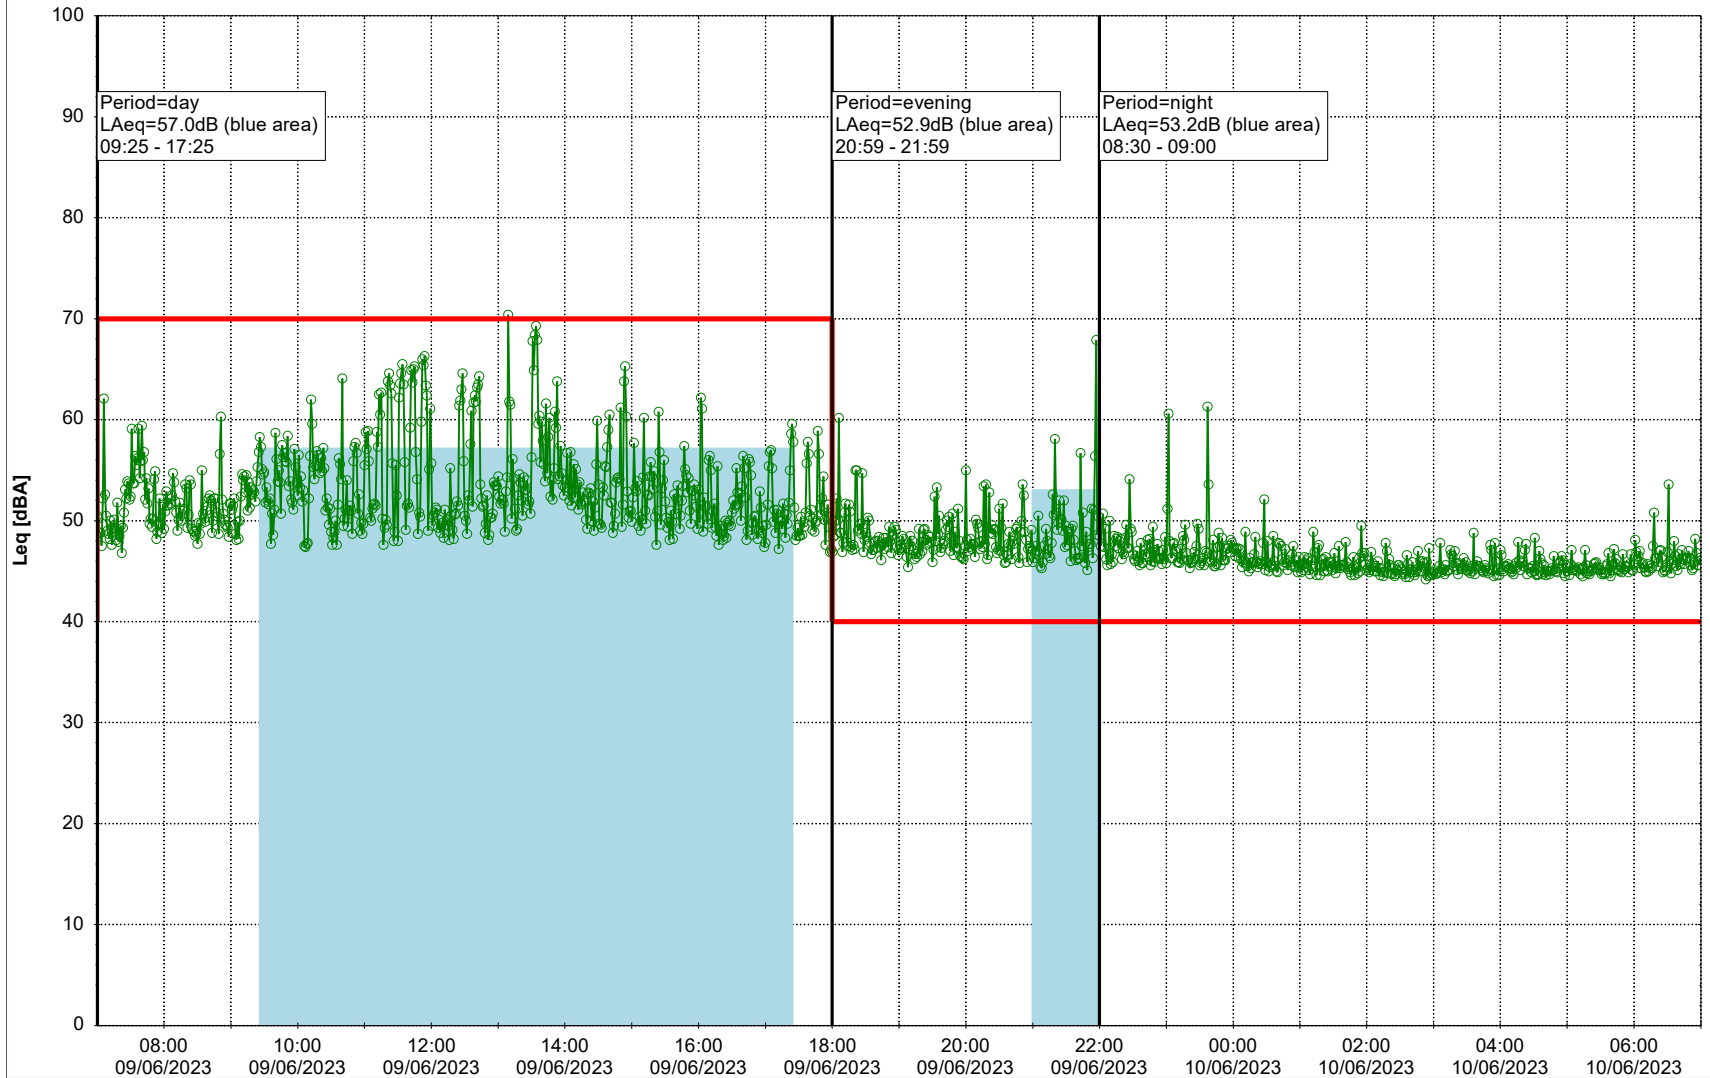

Remarks

...

Noise Time Related Diagram

○○○ MOP_NS01

Project: Kronos Sydhavnen
Construction: Mozarts Plads
Location: N-V

09/06/2023
10/06/2023

Plan View

Remarks

...

Noise Time Related Diagram

○○○○ MOP_NS01

Project: Kronos Sydhavnen
Construction: Mozarts Plads
Location: N-V

Plan View

Remarks

...

Noise Time Related Diagram