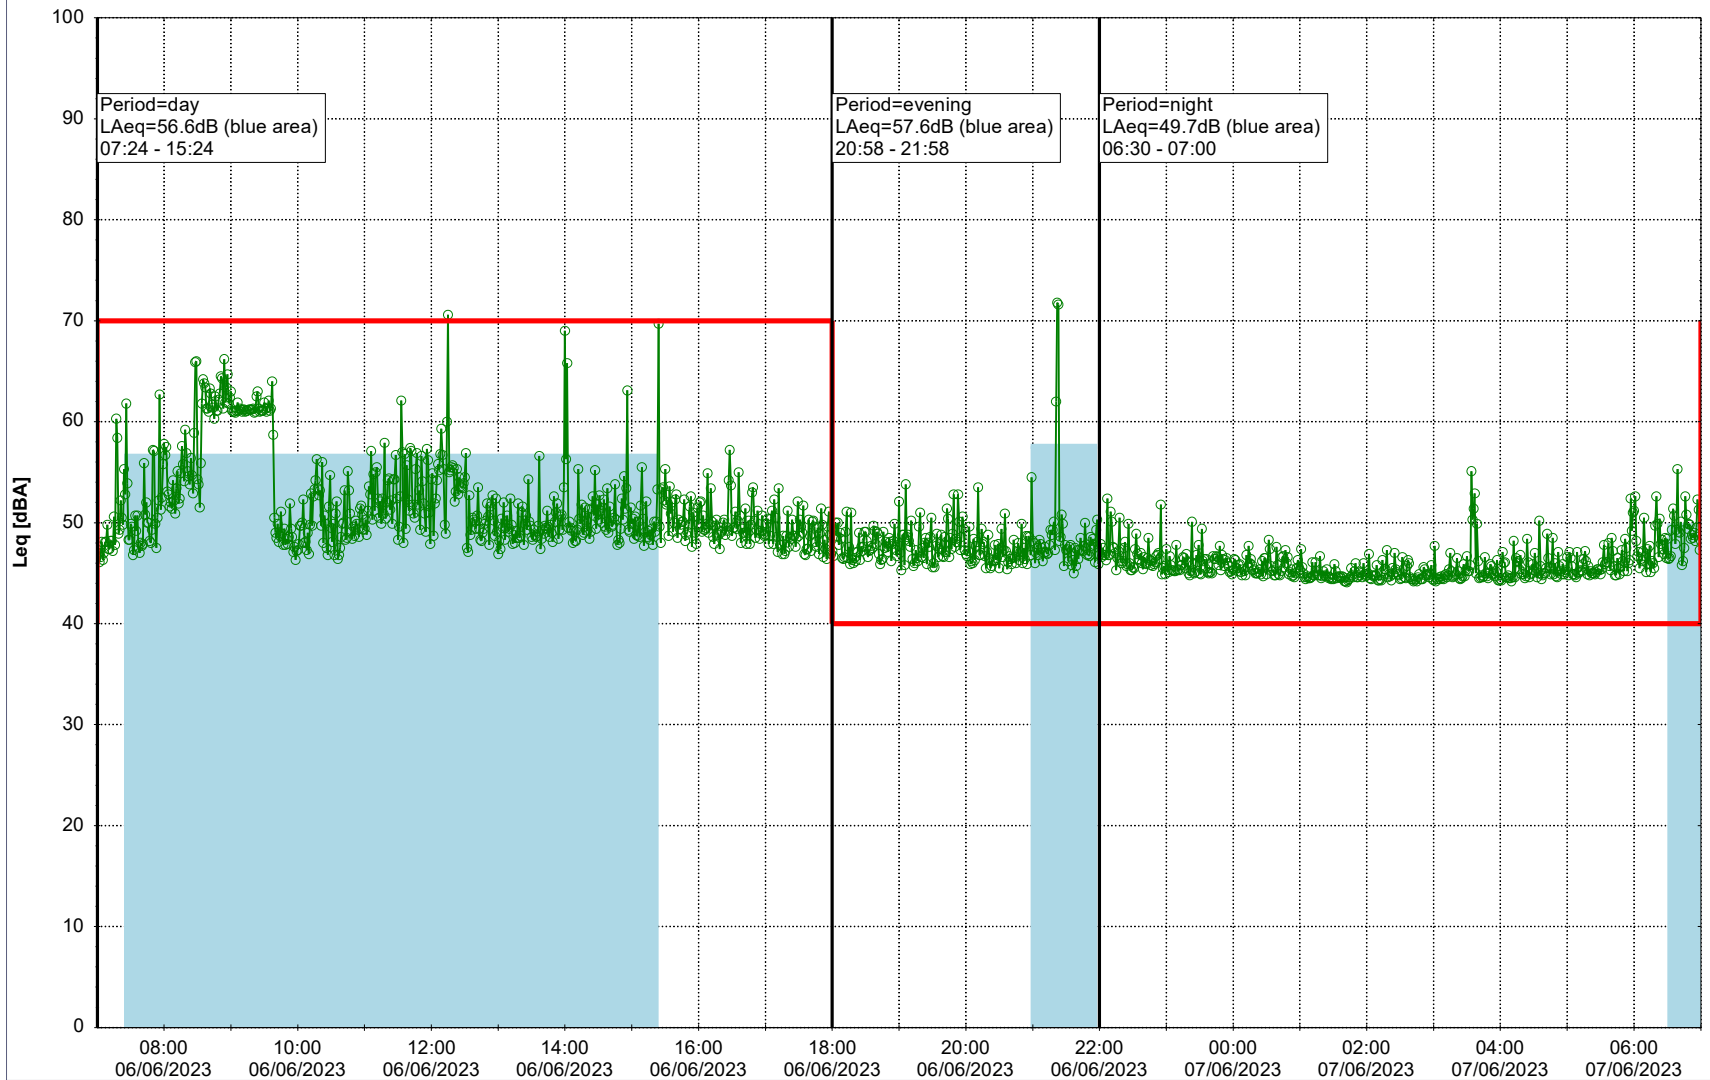

06/06/2023
07/06/2023

Plan View

Remarks

...

Noise Time Related Diagram

○○○○ MOP_NS01

Project: Kronos Sydhavnen
Construction: Mozarts Plads
Location: N-V

Plan View

Remarks

...

Noise Time Related Diagram

07/06/2023
08/06/2023

○○○○ MOP_NS01

Project: Kronos Sydhavnen
Construction: Mozarts Plads
Location: N-V

08/06/2023
09/06/2023

Plan View