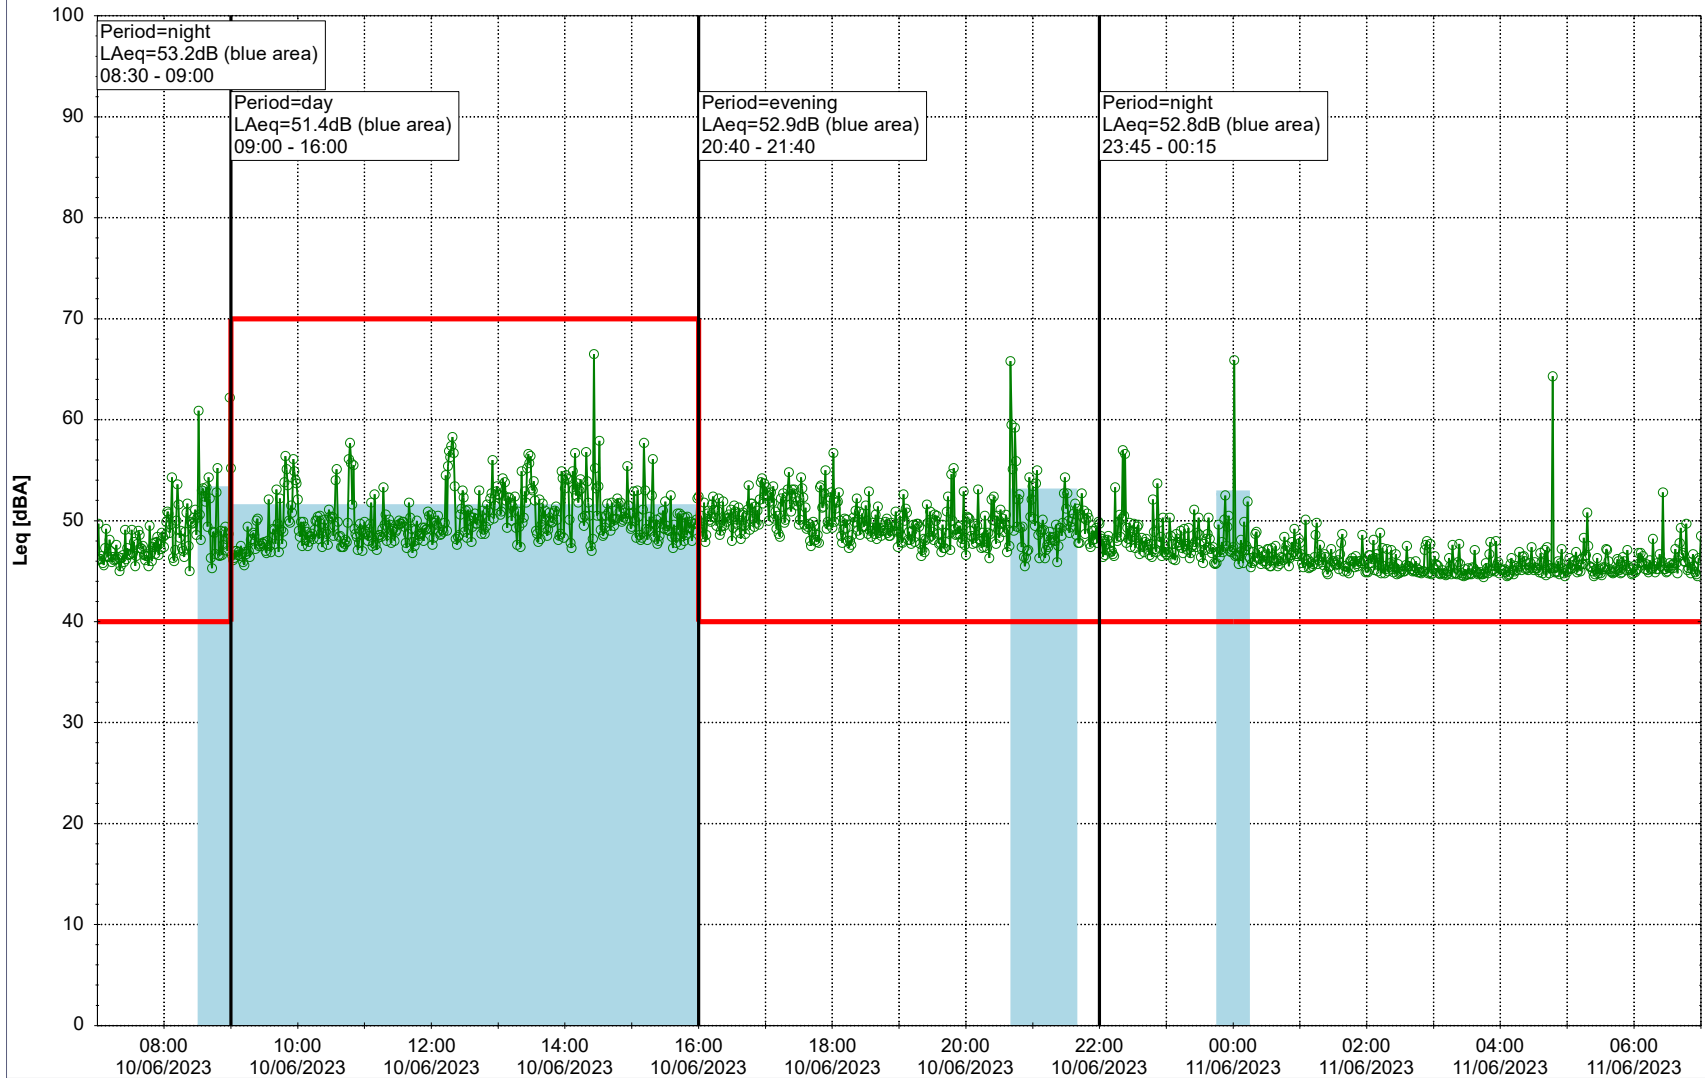

Noise Time Related Diagram

10/06/2023
11/06/2023

○○○○ MOP_NS01