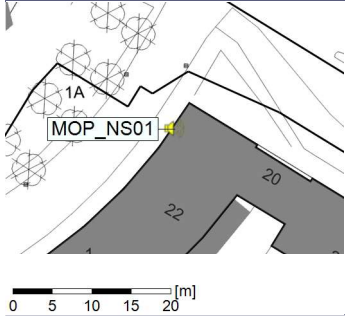

Remarks

...

Noise Time Related Diagram

11/08/2021
12/08/2021

○○○○ MOP_NS01

Project: Kronos Sydhavnen
Construction: Mozarts Plads
Location: N-V

Plan View

Remarks