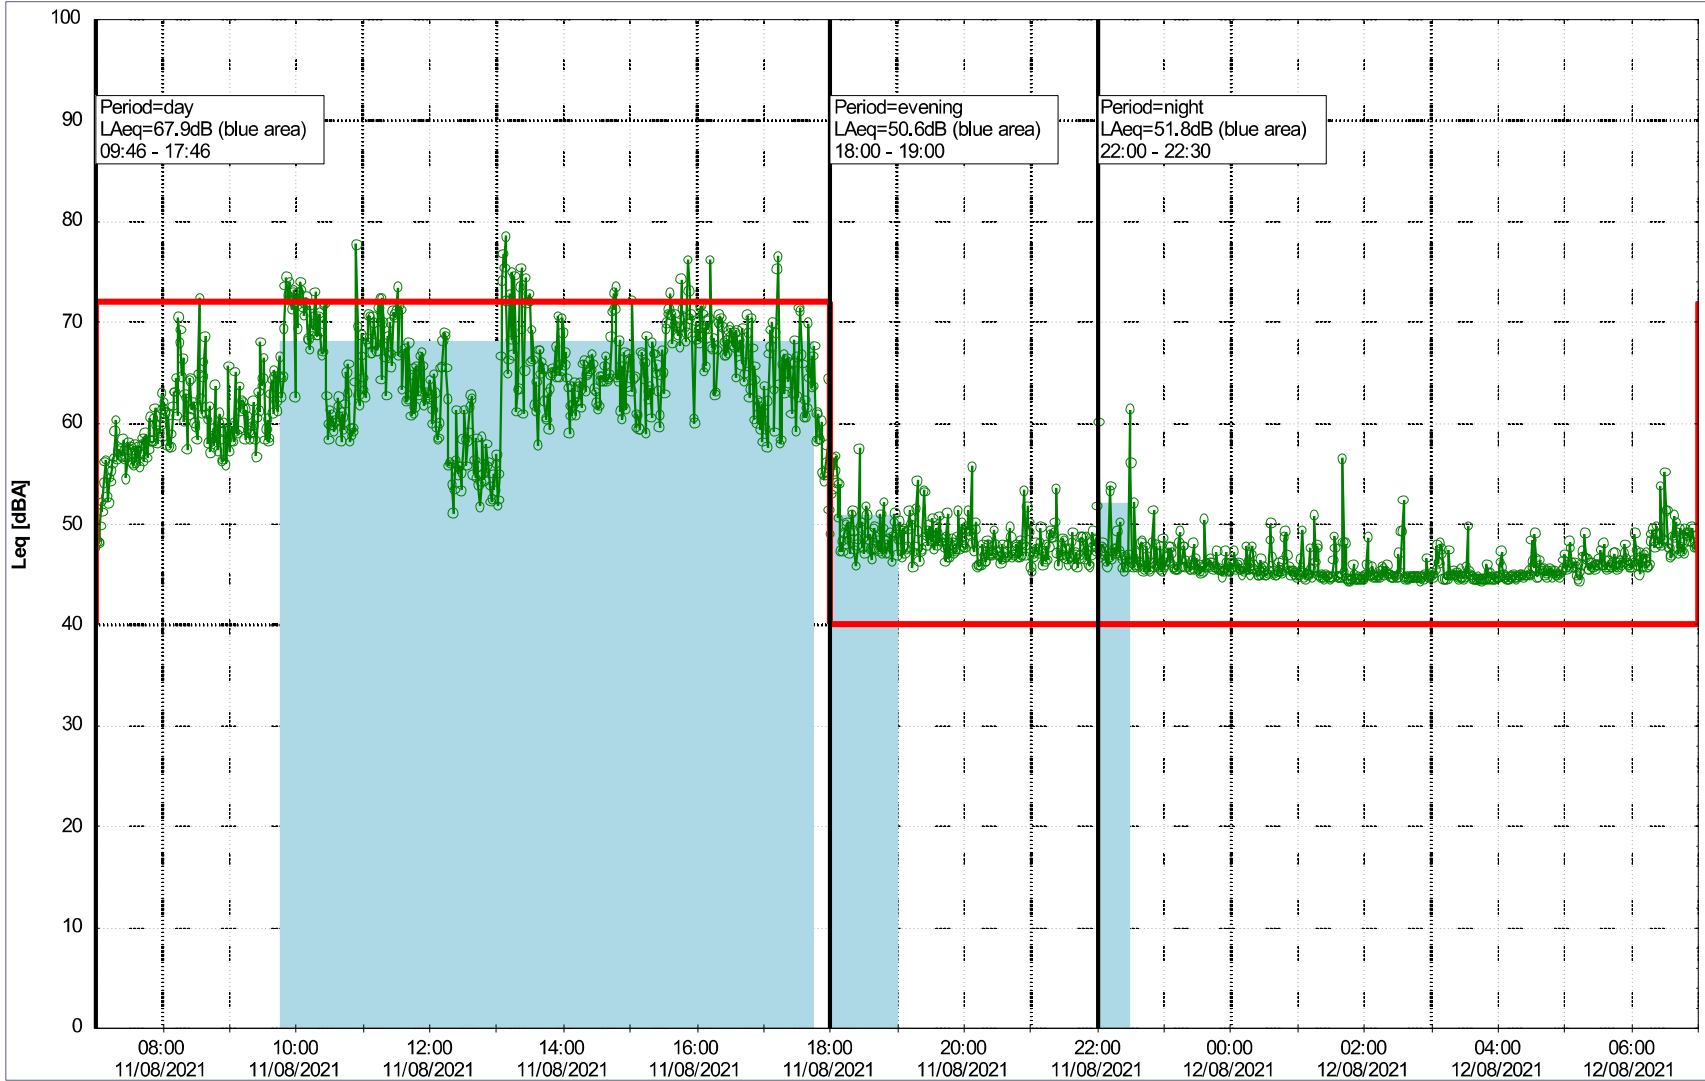

Plan View

Remarks

...

Noise Time Related Diagram

10/08/2021
11/08/2021

○○○○ MOP_NS01

Project: Kronos Sydhavnen
Construction: Mozarts Plads
Location: N-V

Plan View

Remarks

...

Noise Time Related Diagram

11/08/2021
12/08/2021

○○○○ MOP_NS01

Project: Kronos Sydhavnen
Construction: Mozarts Plads
Location: N-V

Plan View

Remarks

Noise Time Related Diagram

13/08/2021
14/08/2021

○○○○ MOP_NS01

Project: Kronos Sydhavnen
Construction: Mozarts Plads
Location: N-V

Plan View

Remarks

...

Noise Time Related Diagram