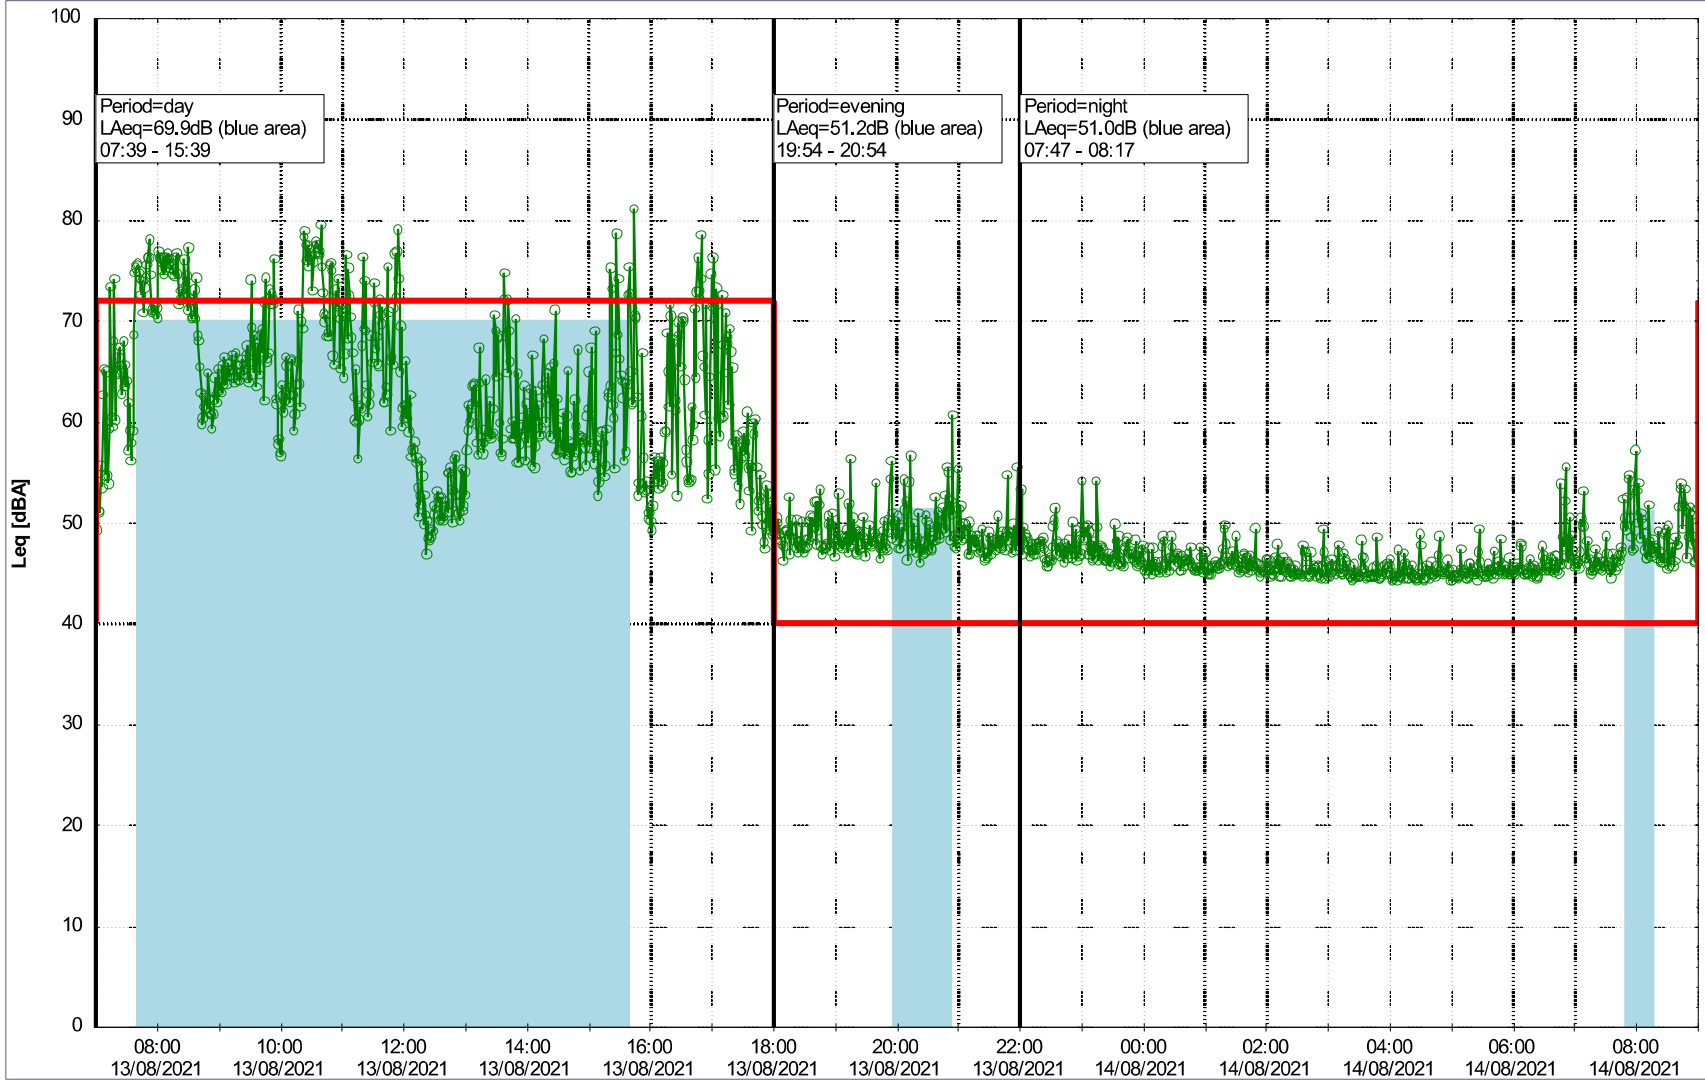

...

Noise Time Related Diagram

12/08/2021
13/08/2021

○○○○ MOP_NS01

Project: Kronos Sydhavnen
Construction: Mozarts Plads
Location: N-V

Plan View

Remarks

...

Noise Time Related Diagram

13/08/2021
14/08/2021

○○○○ MOP_NS01

Project: Kronos Sydhavnen
Construction: Mozarts Plads
Location: N-V

Plan View

Remarks

...

Noise Time Related Diagram