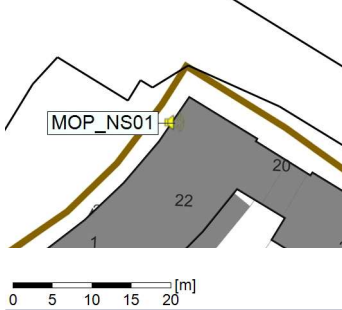

Noise Time Related Diagram

13/08/2021
14/08/2021

○○○○ MOP_NS01

Project: Kronos Sydhavnen
Construction: Mozarts Plads
Location: N-V

Plan View

Remarks

...

Noise Time Related Diagram