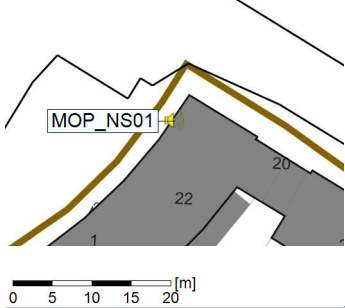

14/08/2021
15/08/2021

○○○○ MOP_NS01

Project: Kronos Sydhavnen
Construction: Mozarts Plads
Location: N-V

Plan View

Remarks

...

Noise Time Related Diagram

15/08/2021
16/08/2021