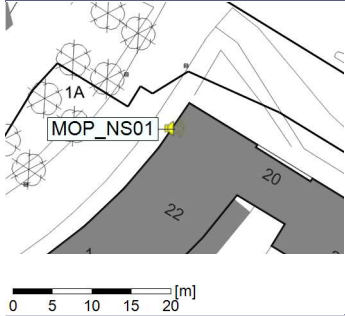

...

Noise Time Related Diagram

12/08/2021
13/08/2021

○○○○ MOP_NS01

Project: Kronos Sydhavnen
Construction: Mozarts Plads
Location: N-V

Plan View

Remarks

...