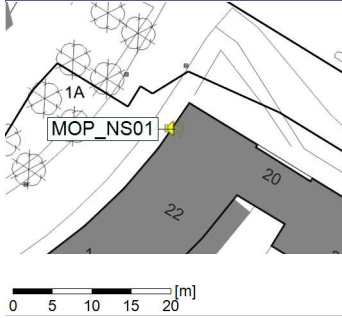

Project: Kronos Sydhavnen
Construction: Mozarts Plads
Location: N-V

Plan View

Remarks

Noise Time Related Diagram

09/08/2021
10/08/2021

○○○○ MOP_NS01

Project: Kronos Sydhavnen
Construction: Mozarts Plads
Location: N-V