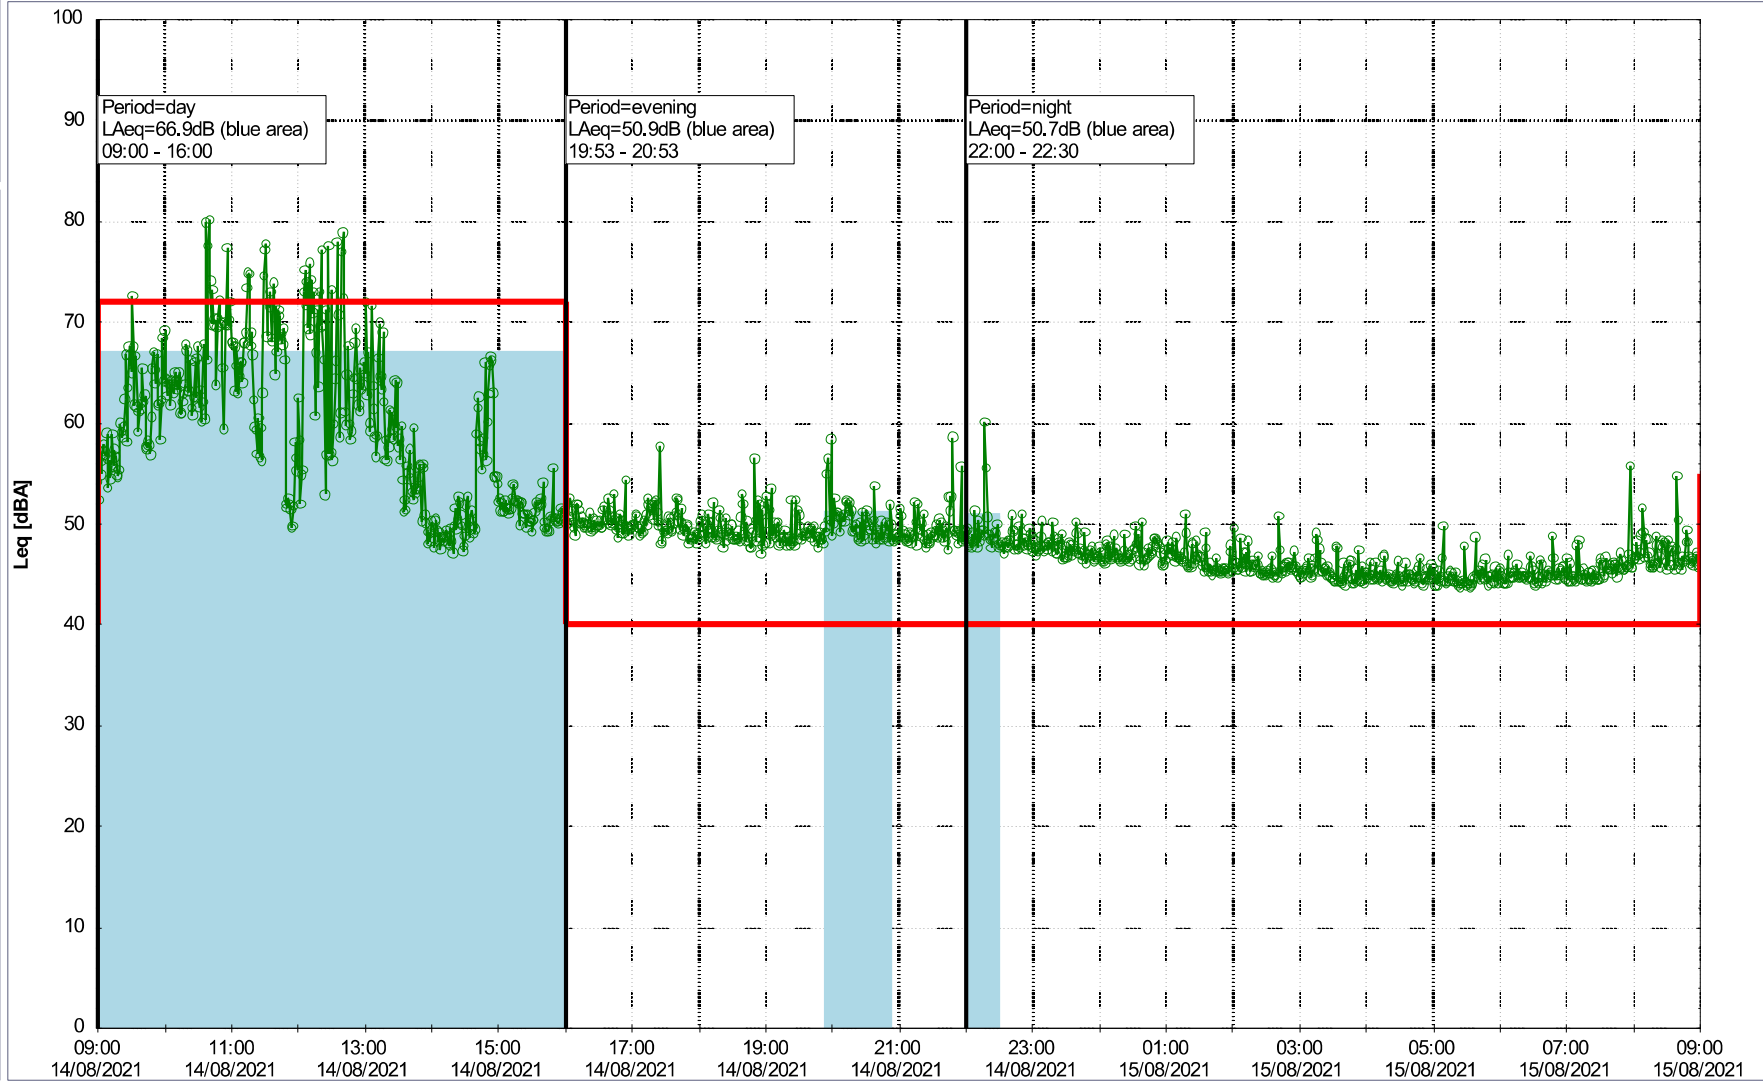

Noise Time Related Diagram

13/08/2021
14/08/2021

○○○○ MOP_NS01

Project: Kronos Sydhavnen
Construction: Mozarts Plads
Location: N-V

Plan View

Remarks

...

Noise Time Related Diagram

14/08/2021
15/08/2021

○○○○ MOP_NS01

Project: Kronos Sydhavnen
Construction: Mozarts Plads
Location: N-V

Plan View

Remarks

...

Noise Time Related Diagram

15/08/2021
16/08/2021