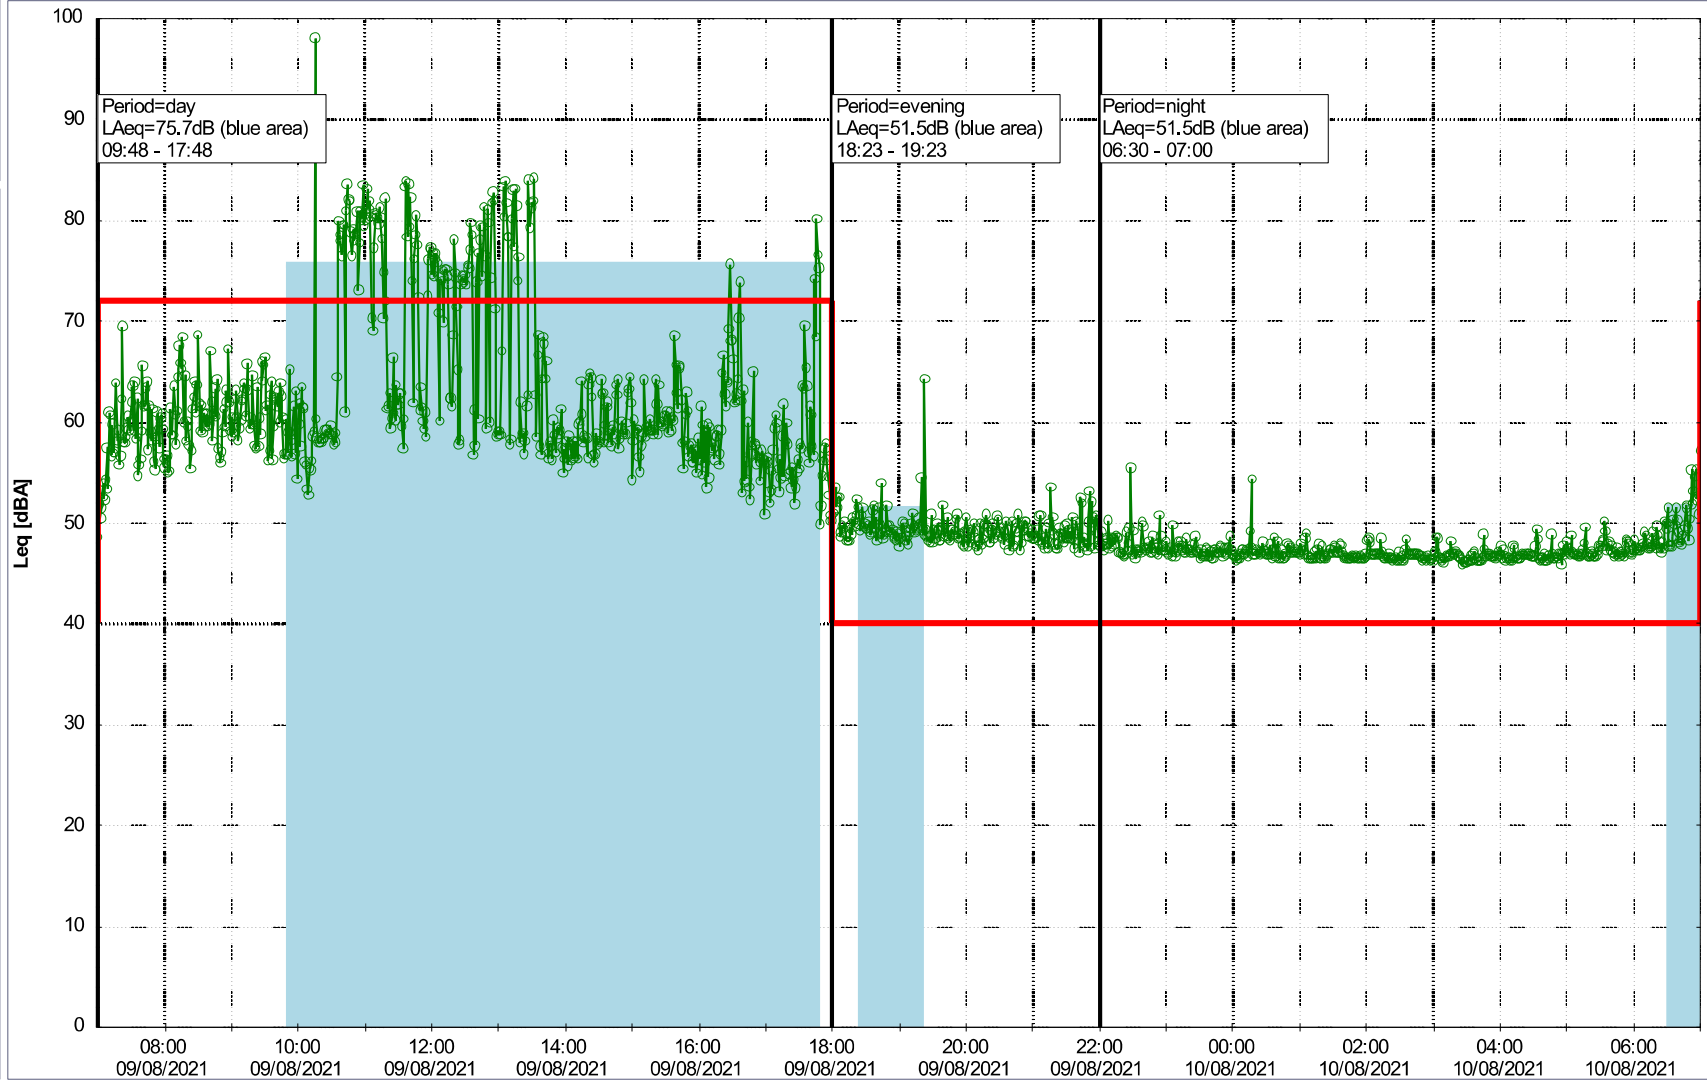

Project: Kronos Sydhavnen
Construction: Mozarts Plads
Location: N-V

Plan View

Remarks

Noise Time Related Diagram

09/08/2021
10/08/2021

○○○○ MOP_NS01

Project: Kronos Sydhavnen
Construction: Mozarts Plads
Location: N-V

Plan View

Remarks

...

Noise Time Related Diagram

10/08/2021
11/08/2021

○○○○ MOP_NS01

Project: Kronos Sydhavnen
Construction: Mozarts Plads
Location: N-V

Plan View

Remarks

...

Noise Time Related Diagram

11/08/2021
12/08/2021

○○○○ MOP_NS01

Project: Kronos Sydhavnen
Construction: Mozarts Plads
Location: N-V

Plan View

Remarks

Noise Time Related Diagram

13/08/2021
14/08/2021

○○○○ MOP_NS01

Project: Kronos Sydhavnen
Construction: Mozarts Plads
Location: N-V

Plan View

Remarks

...

Noise Time Related Diagram