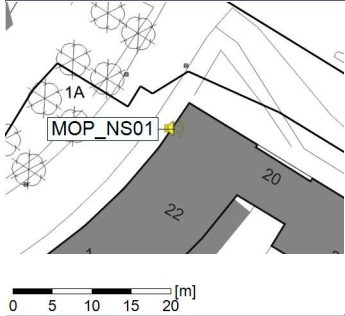

Plan View

Remarks

...

Noise Time Related Diagram

10/08/2021
11/08/2021

○○○○ MOP_NS01

Project: Kronos Sydhavnen
Construction: Mozarts Plads
Location: N-V

Plan View