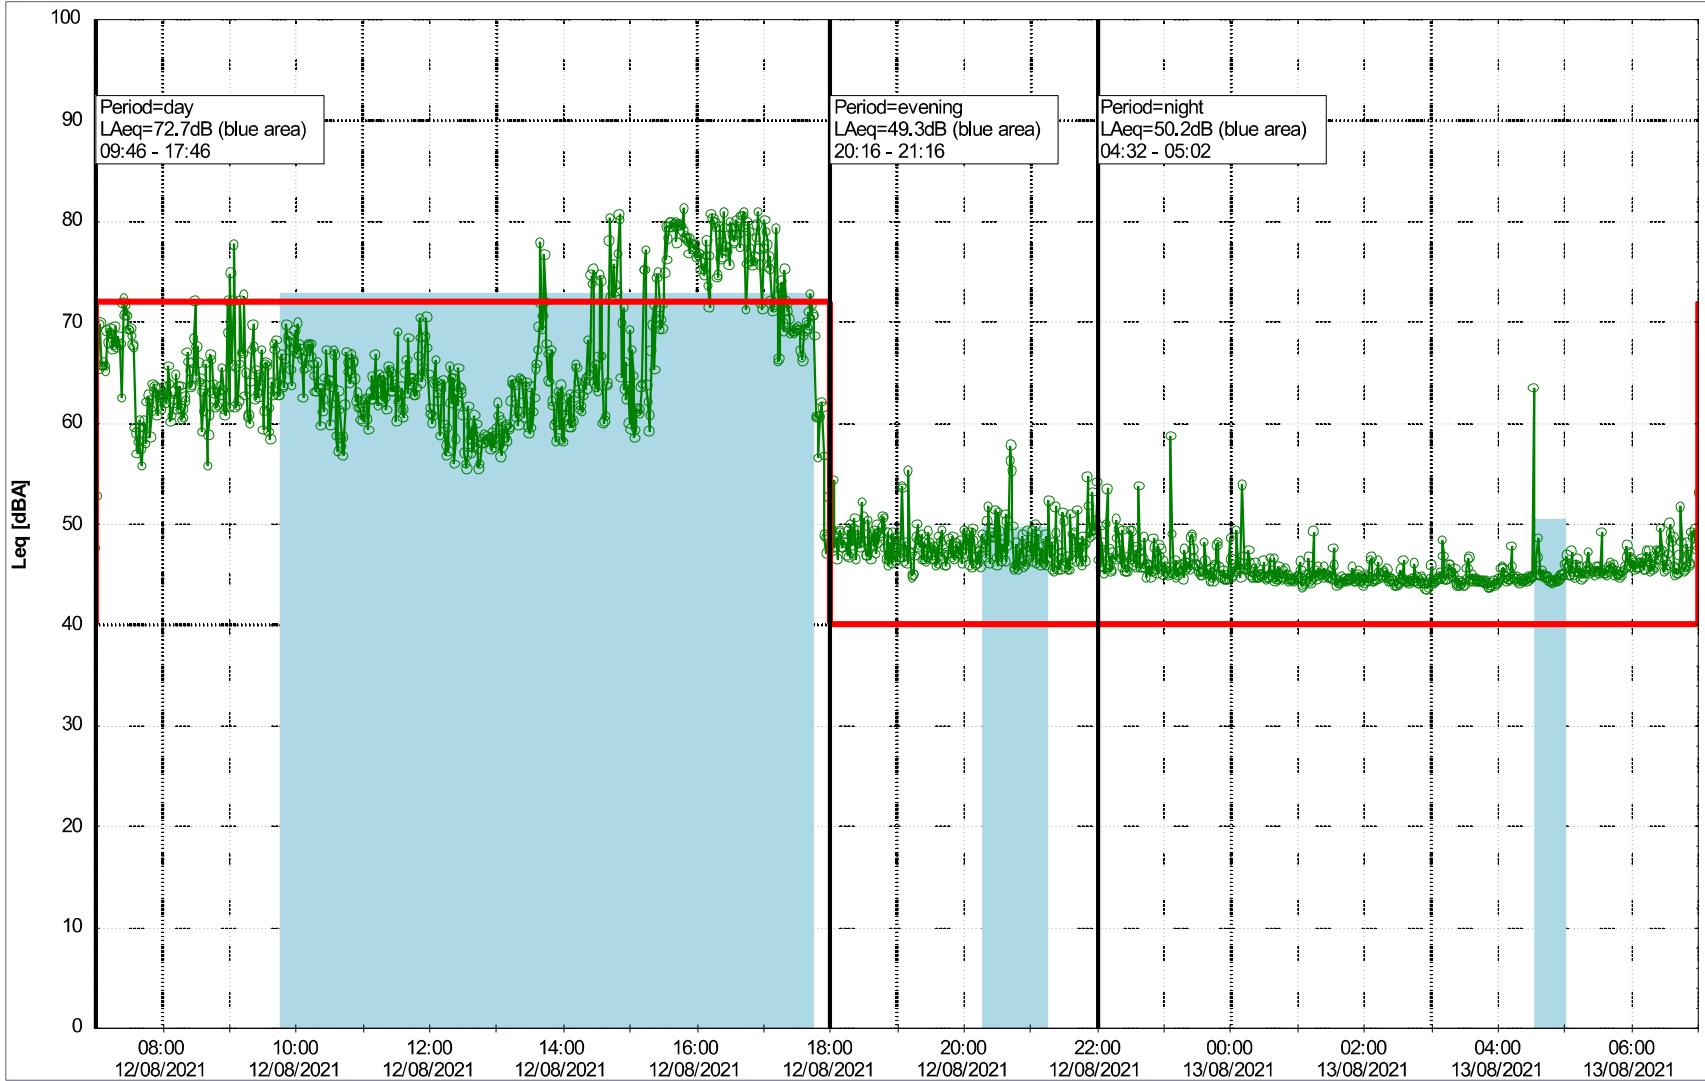

Remarks

...

Noise Time Related Diagram

11/08/2021
12/08/2021

○○○○ MOP_NS01

Project: Kronos Sydhavnen
Construction: Mozarts Plads
Location: N-V

Plan View

Remarks

...

Noise Time Related Diagram

12/08/2021
13/08/2021

○○○○ MOP_NS01

Project: Kronos Sydhavnen
Construction: Mozarts Plads
Location: N-V

Plan View

Remarks

...

Noise Time Related Diagram

13/08/2021
14/08/2021

○○○○ MOP_NS01

Project: Kronos Sydhavnen
Construction: Mozarts Plads
Location: N-V

Plan View

Remarks

...

Noise Time Related Diagram