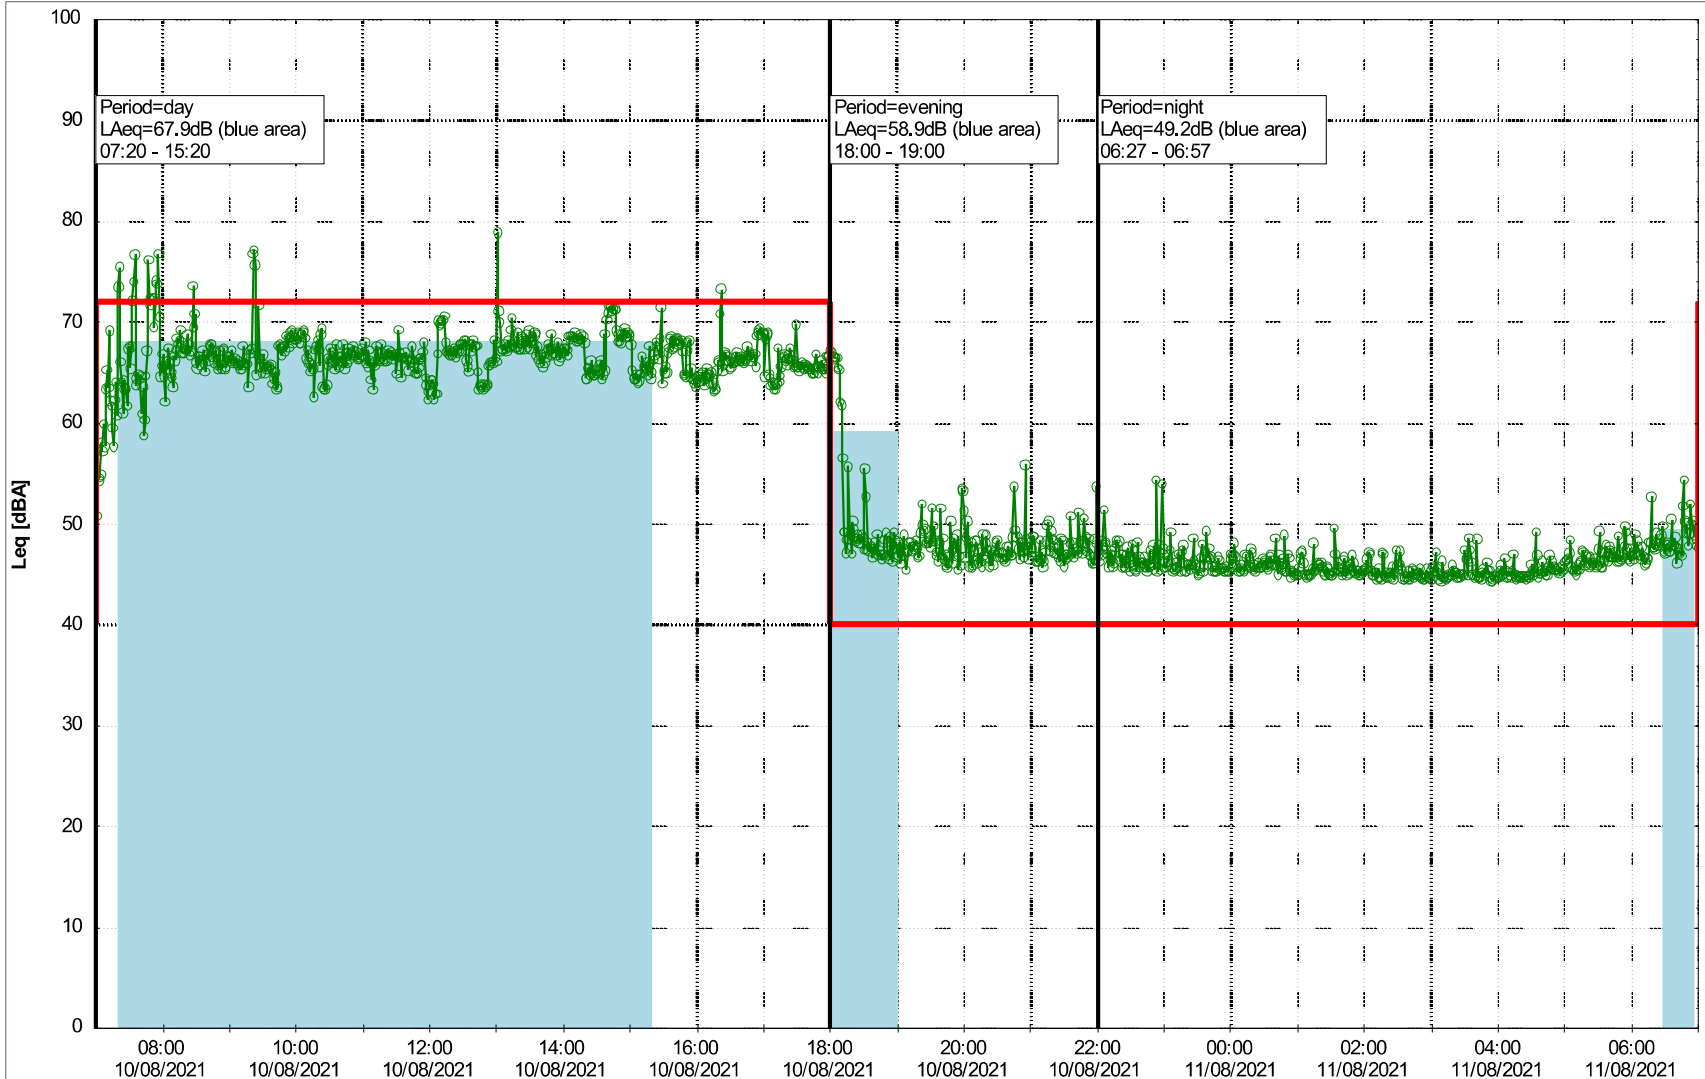

Plan View

Remarks

...

Noise Time Related Diagram

10/08/2021
11/08/2021

○○○○ MOP_NS01

Project: Kronos Sydhavnen
Construction: Mozarts Plads
Location: N-V

Plan View

Remarks

...

Noise Time Related Diagram

11/08/2021
12/08/2021

○○○○ MOP_NS01

Project: Kronos Sydhavnen
Construction: Mozarts Plads
Location: N-V

Plan View

Remarks