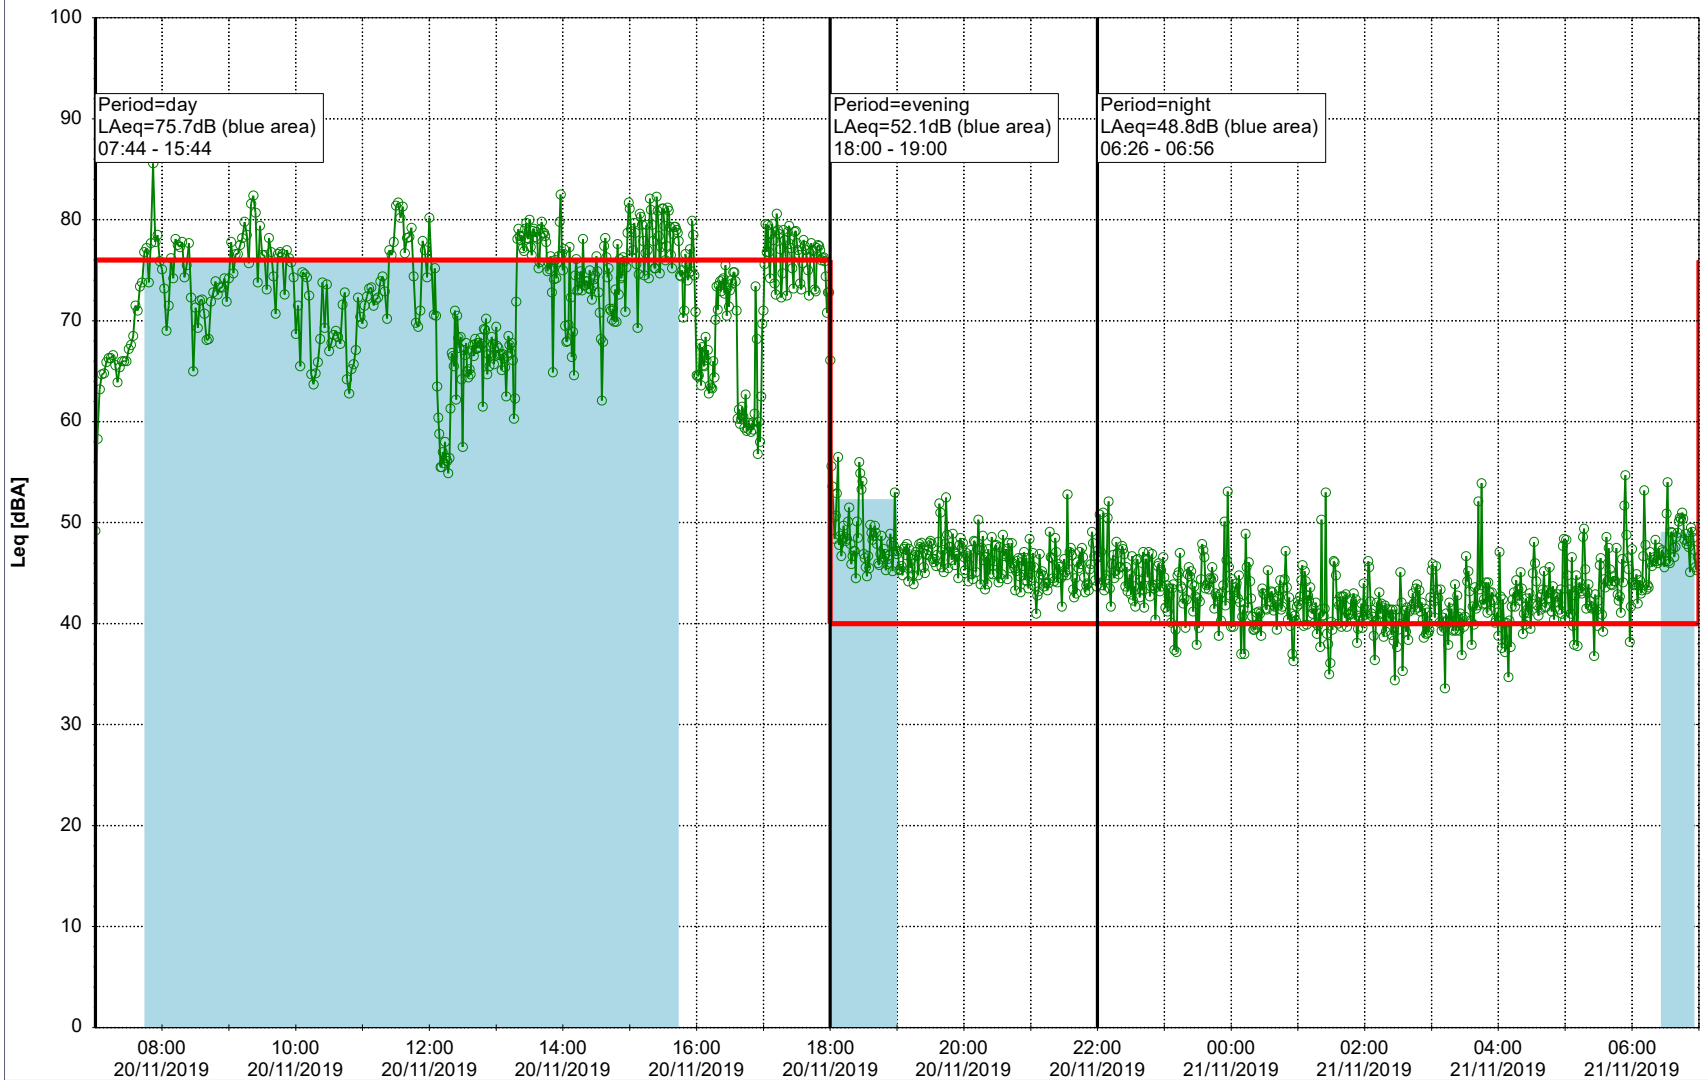

### Noise Time Related Diagram

19/11/2019  
20/11/2019

○○○ MOP\_NS01

Project: Kronos Sydhavnen  
Construction: Mozarts Plads  
Location: N-V

Plan View

Remarks

...

### Noise Time Related Diagram

20/11/2019  
21/11/2019

○○○○ MOP\_NS01

Project: Kronos Sydhavnen  
Construction: Mozarts Plads  
Location: N-V

21/11/2019  
22/11/2019

Plan View

Remarks

...