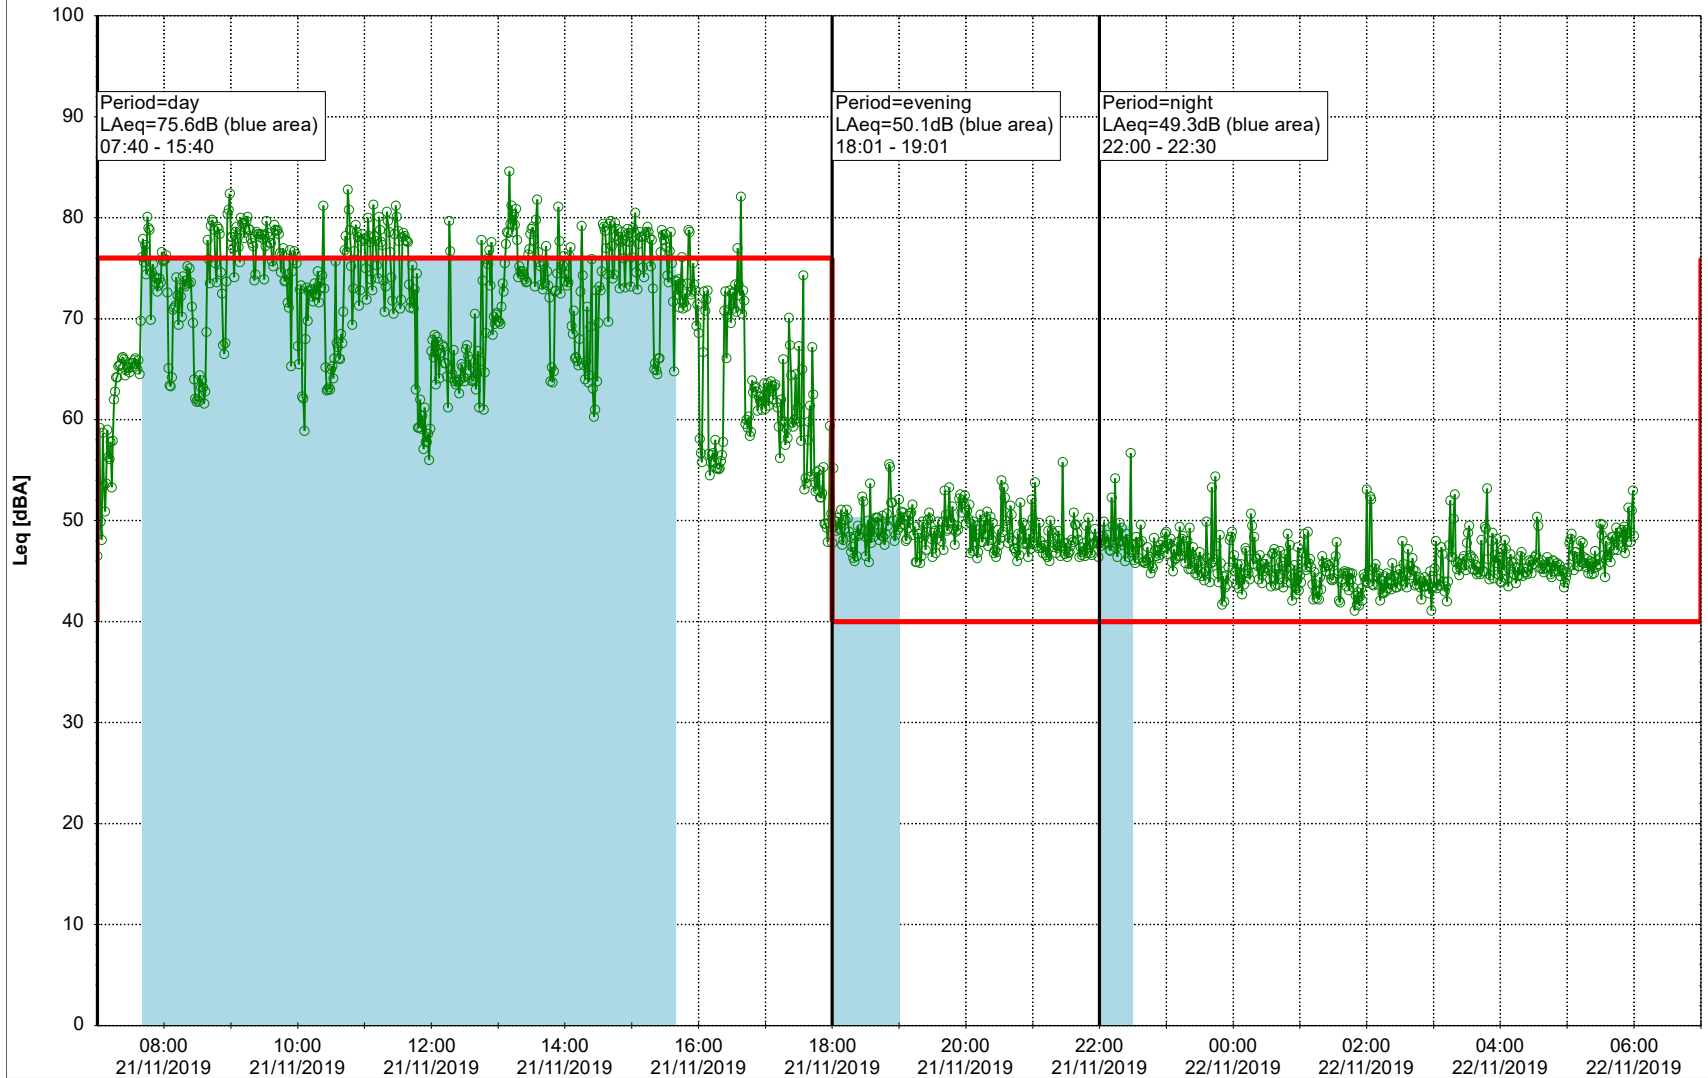

Noise Time Related Diagram

○○○○ MOP_NS01