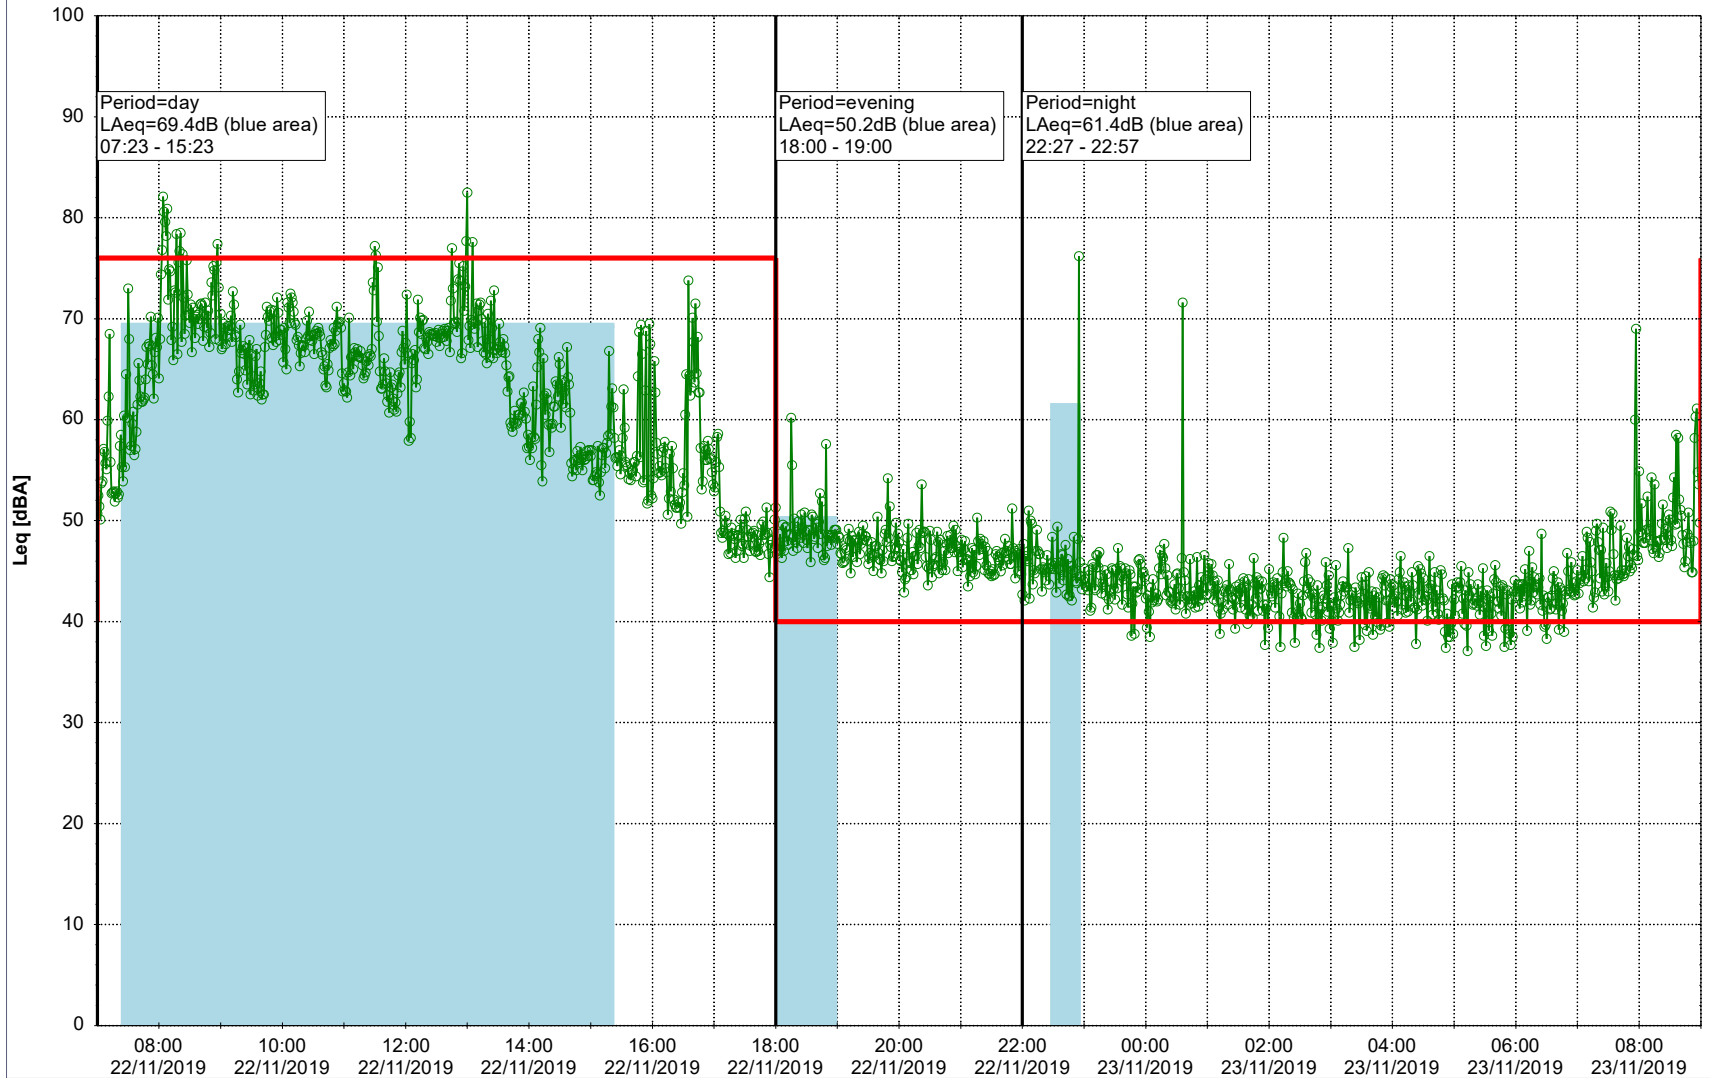

Noise Time Related Diagram

○○○○ MOP_NS01