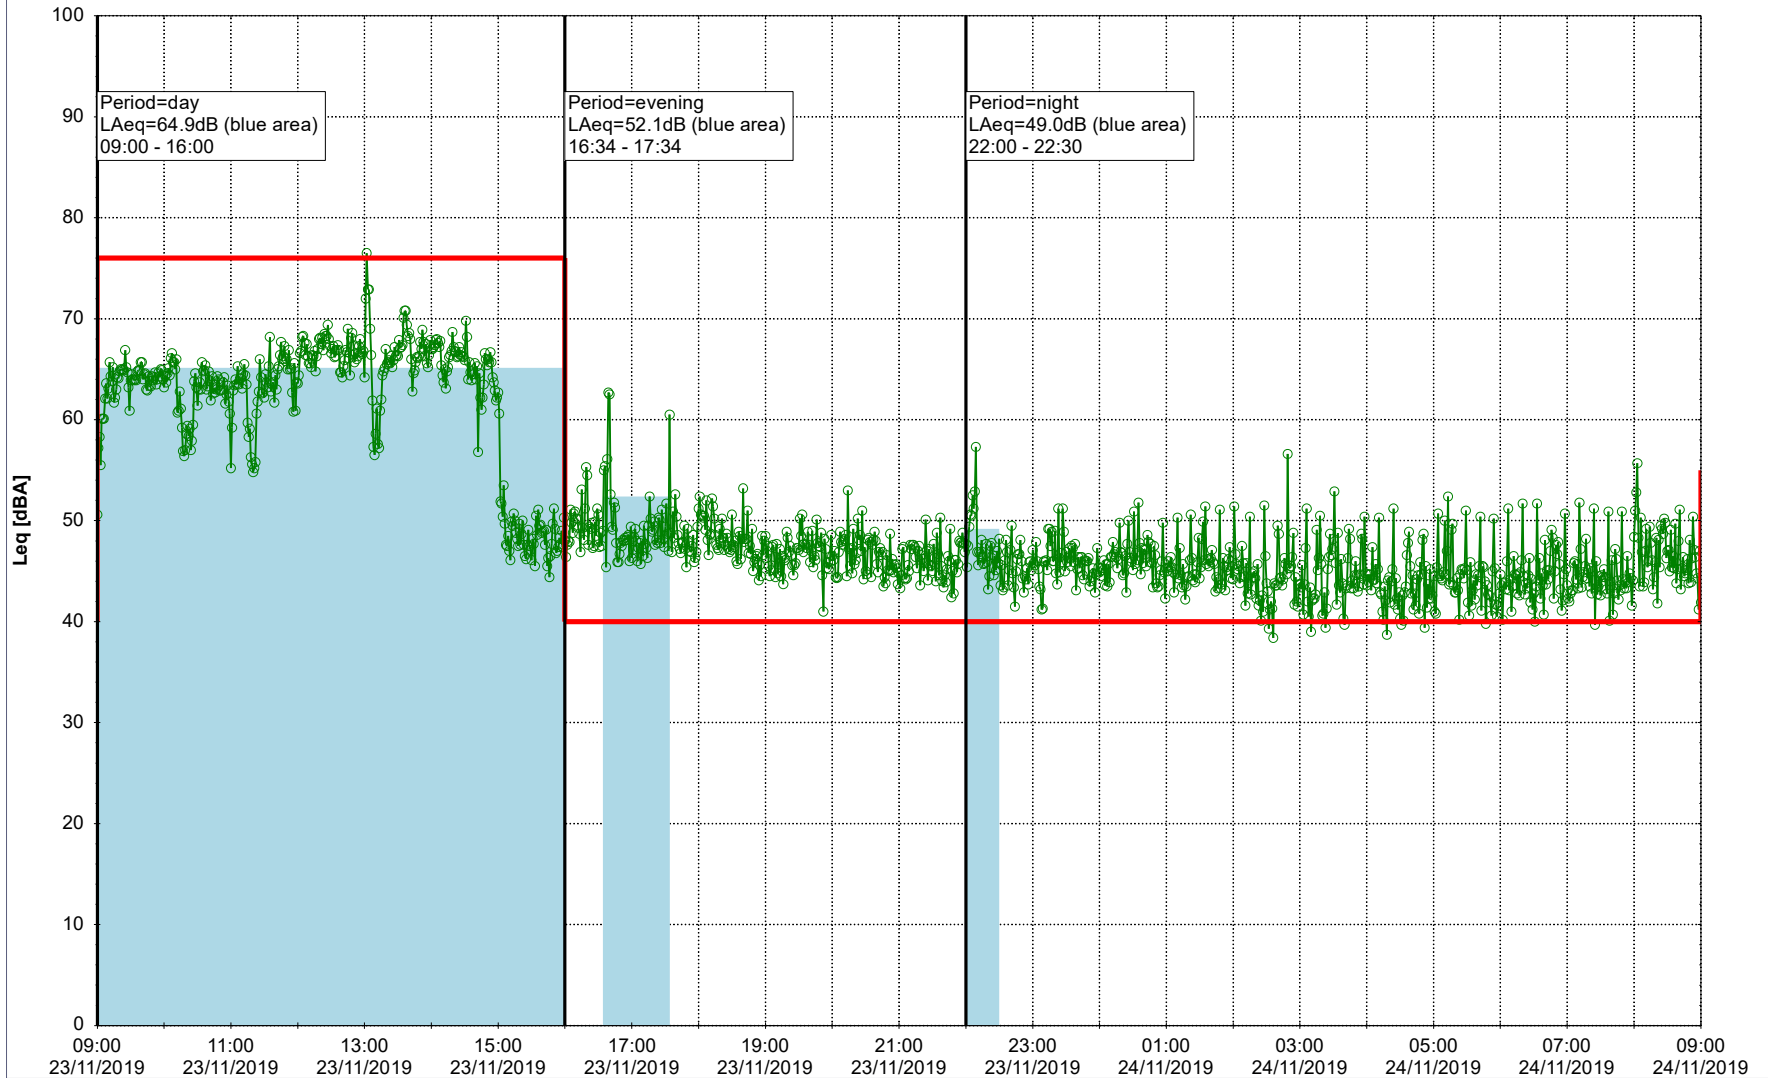

Noise Time Related Diagram

○○○○ MOP_NS01