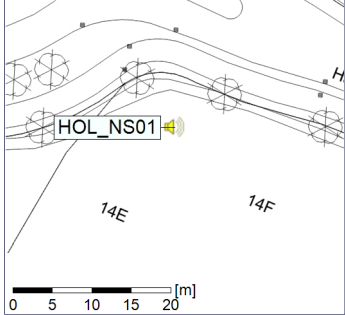

...

Noise Time Related Diagram

08/06/2023
09/06/2023

○ ○ ○ ○ HOL_NS01

Project: Kronos Sydhavnen
Construction: Havneholmen
Location: N-V

Plan View

Remarks

...

Noise Time Related Diagram

09/06/2023
10/06/2023

○ ○ ○ ○ HOL_NS01

Project: Kronos Sydhavnen
Construction: Havneholmen
Location: N-V

Plan View

Remarks

...

Noise Time Related Diagram