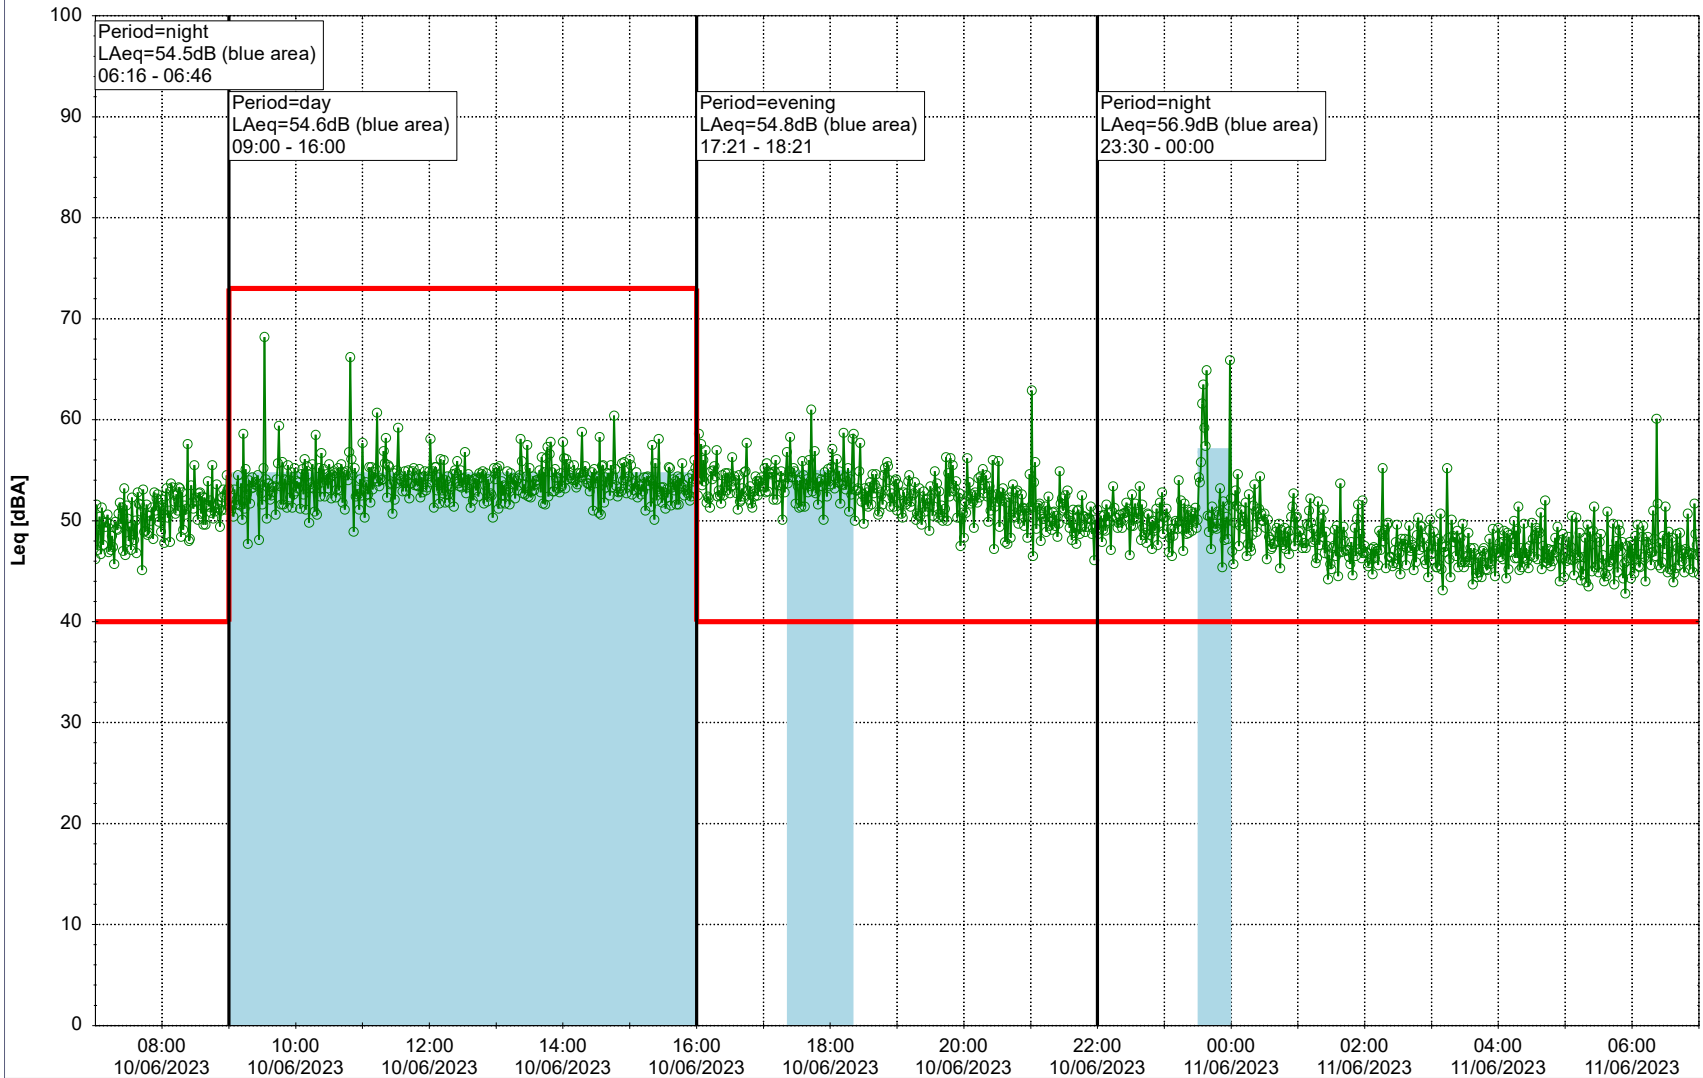

Noise Time Related Diagram

10/06/2023
11/06/2023

○ ○ ○ ○ HOL_NS01