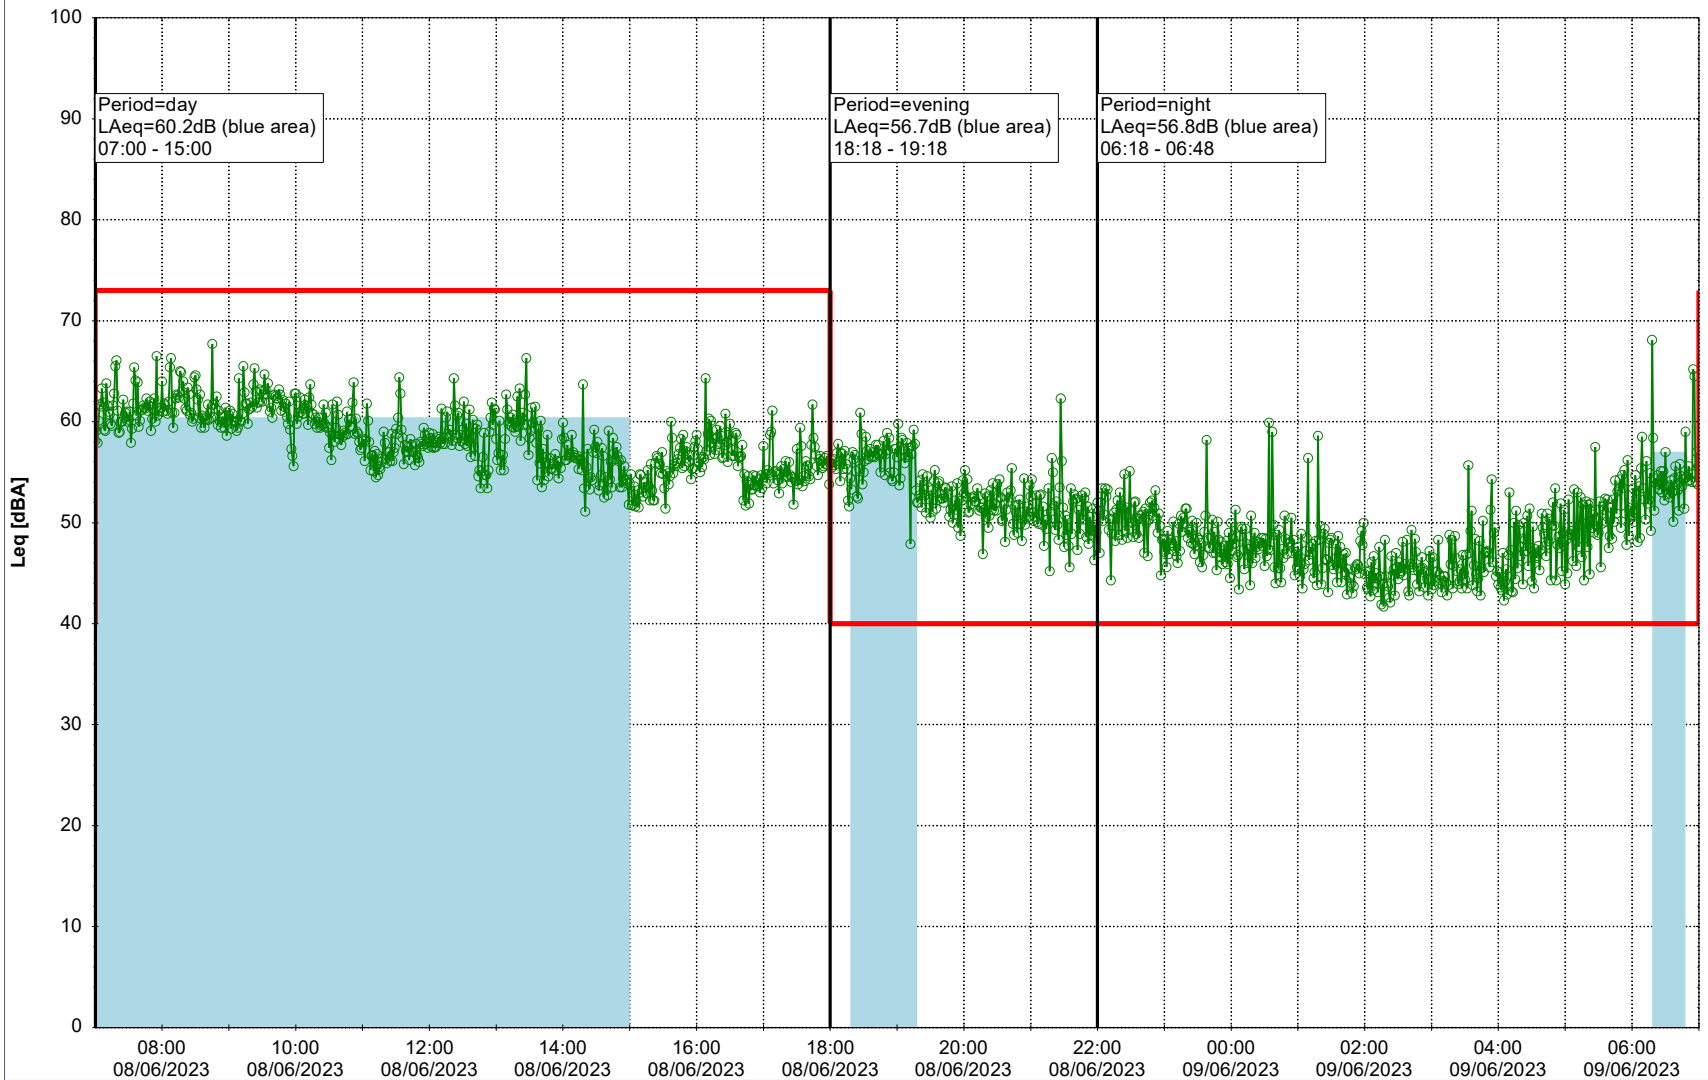

Remarks

...

Noise Time Related Diagram

07/06/2023
08/06/2023

○ ○ ○ ○ HOL_NS01

Project: Kronos Sydhavnen
Construction: Havneholmen
Location: N-V

Plan View

Remarks

...

Noise Time Related Diagram

08/06/2023
09/06/2023

○ ○ ○ ○ HOL_NS01

Project: Kronos Sydhavnen
Construction: Havneholmen
Location: N-V

Plan View

Remarks

...

Noise Time Related Diagram

09/06/2023
10/06/2023

○ ○ ○ ○ HOL_NS01

Project: Kronos Sydhavnen
Construction: Havneholmen
Location: N-V

Plan View

Remarks

...

Noise Time Related Diagram