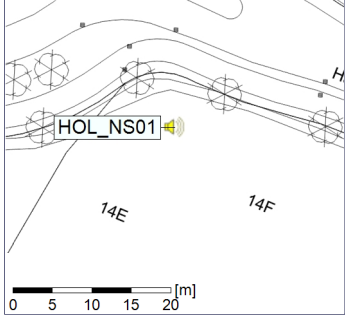

Project: Kronos Sydhavnen
Construction: Havneholmen
Location: N-V

05/06/2023
06/06/2023

Plan View

Remarks

...

Noise Time Related Diagram

○ ○ ○ ○ HOL_NS01

Project: Kronos Sydhavnen
Construction: Havneholmen
Location: N-V

Plan View

Remarks

...

Noise Time Related Diagram

06/06/2023
07/06/2023

○ ○ ○ ○ HOL_NS01

Project: Kronos Sydhavnen
Construction: Havneholmen
Location: N-V

Plan View