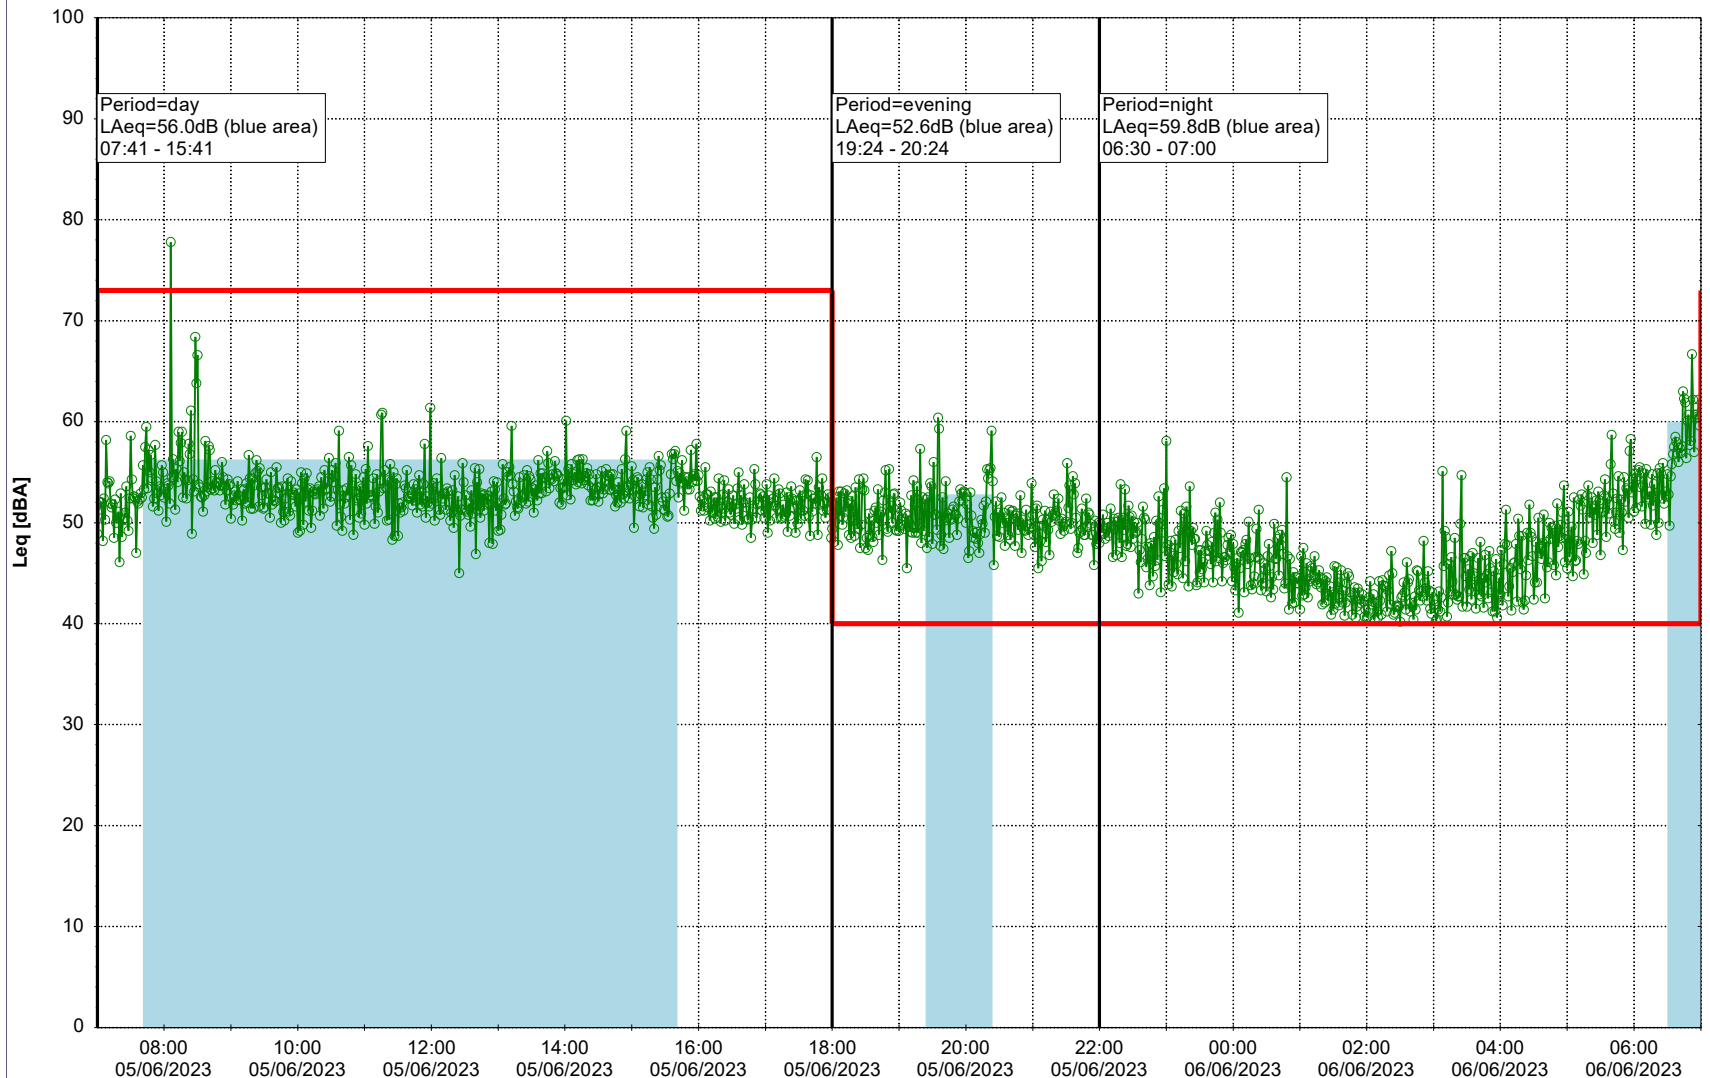

Project: Kronos Sydhavnen
Construction: Havneholmen
Location: N-V

05/06/2023
06/06/2023

Plan View

Remarks

...

Noise Time Related Diagram

○ ○ ○ ○ HOL_NS01

Project: Kronos Sydhavnen
Construction: Havneholmen
Location: N-V

Plan View

Remarks

...

Noise Time Related Diagram

06/06/2023
07/06/2023

○ ○ ○ ○ HOL_NS01

Project: Kronos Sydhavnen
Construction: Havneholmen
Location: N-V

Plan View

Remarks

...

Noise Time Related Diagram

07/06/2023
08/06/2023

○ ○ ○ ○ HOL_NS01

Project: Kronos Sydhavnen
Construction: Havneholmen
Location: N-V

Plan View

Remarks

Noise Time Related Diagram

09/06/2023
10/06/2023

○ ○ ○ ○ HOL_NS01

Project: Kronos Sydhavnen
Construction: Havneholmen
Location: N-V

Plan View

Remarks

...

Noise Time Related Diagram