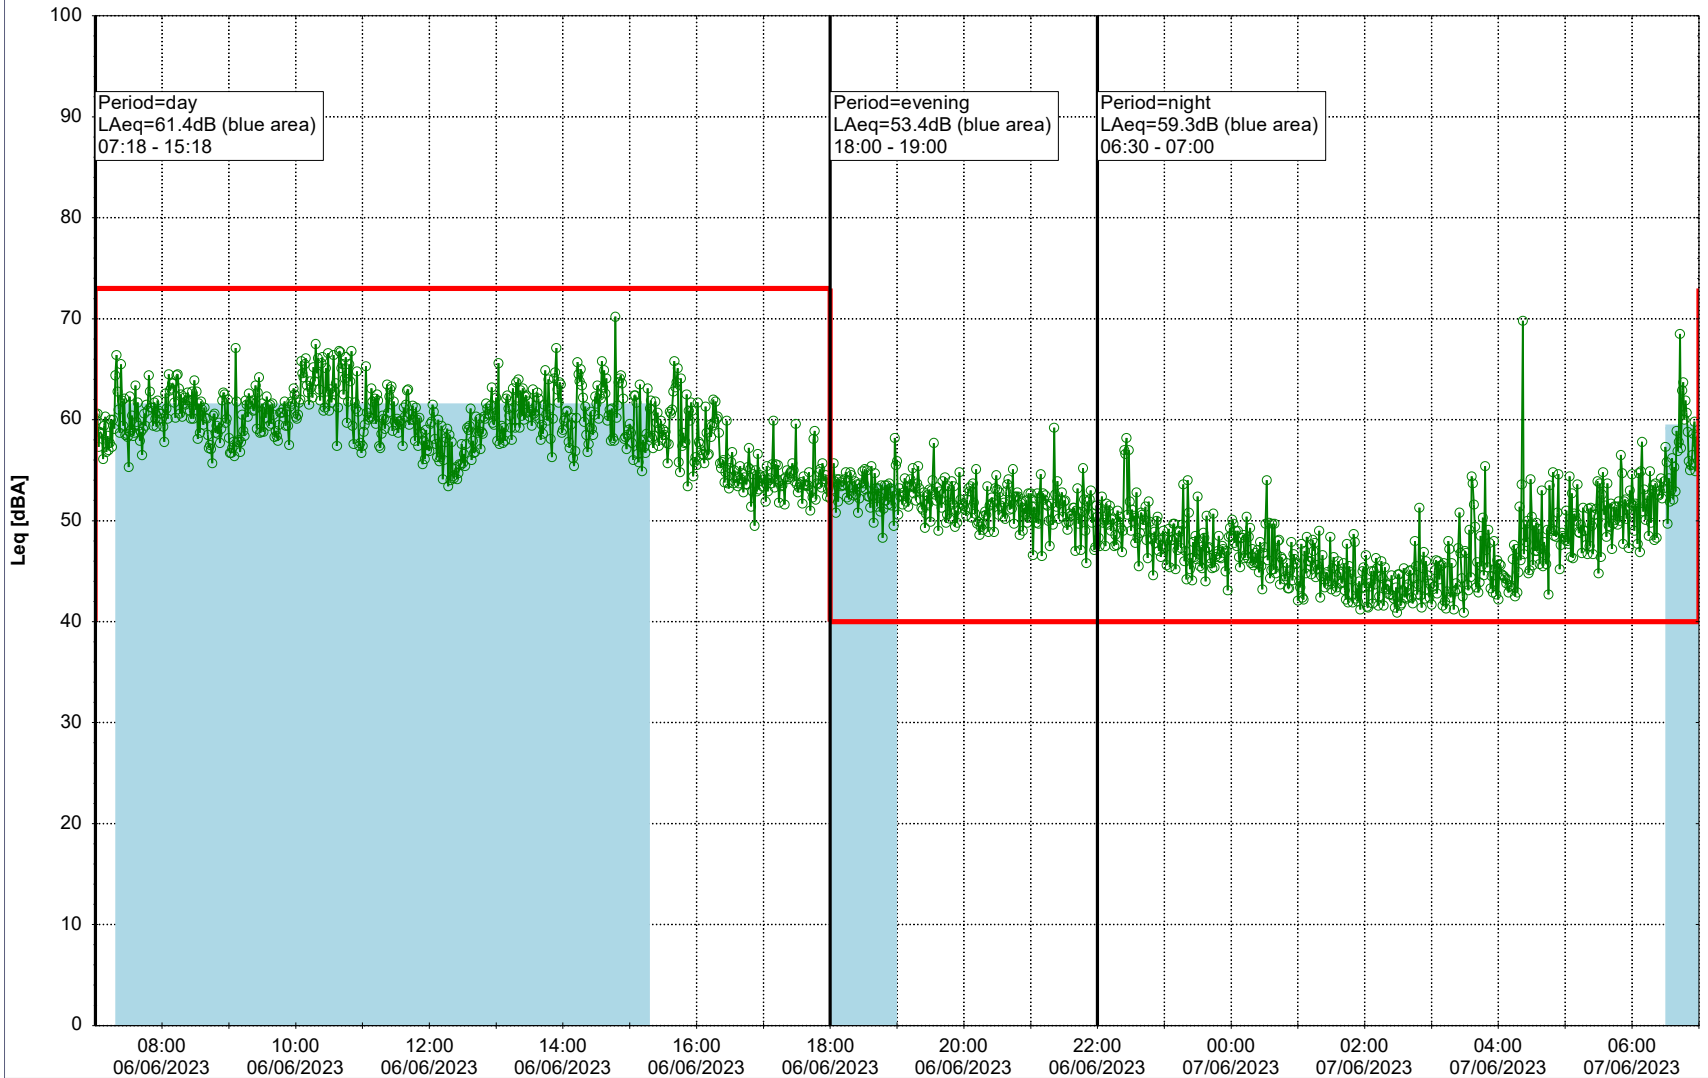

Plan View

Remarks

...

Noise Time Related Diagram

06/06/2023
07/06/2023

○ ○ ○ ○ HOL_NS01

Project: Kronos Sydhavnen
Construction: Havneholmen
Location: N-V

Plan View

Remarks

...

Noise Time Related Diagram

07/06/2023
08/06/2023

○ ○ ○ ○ HOL_NS01

Project: Kronos Sydhavnen
Construction: Havneholmen
Location: N-V

Plan View

Remarks