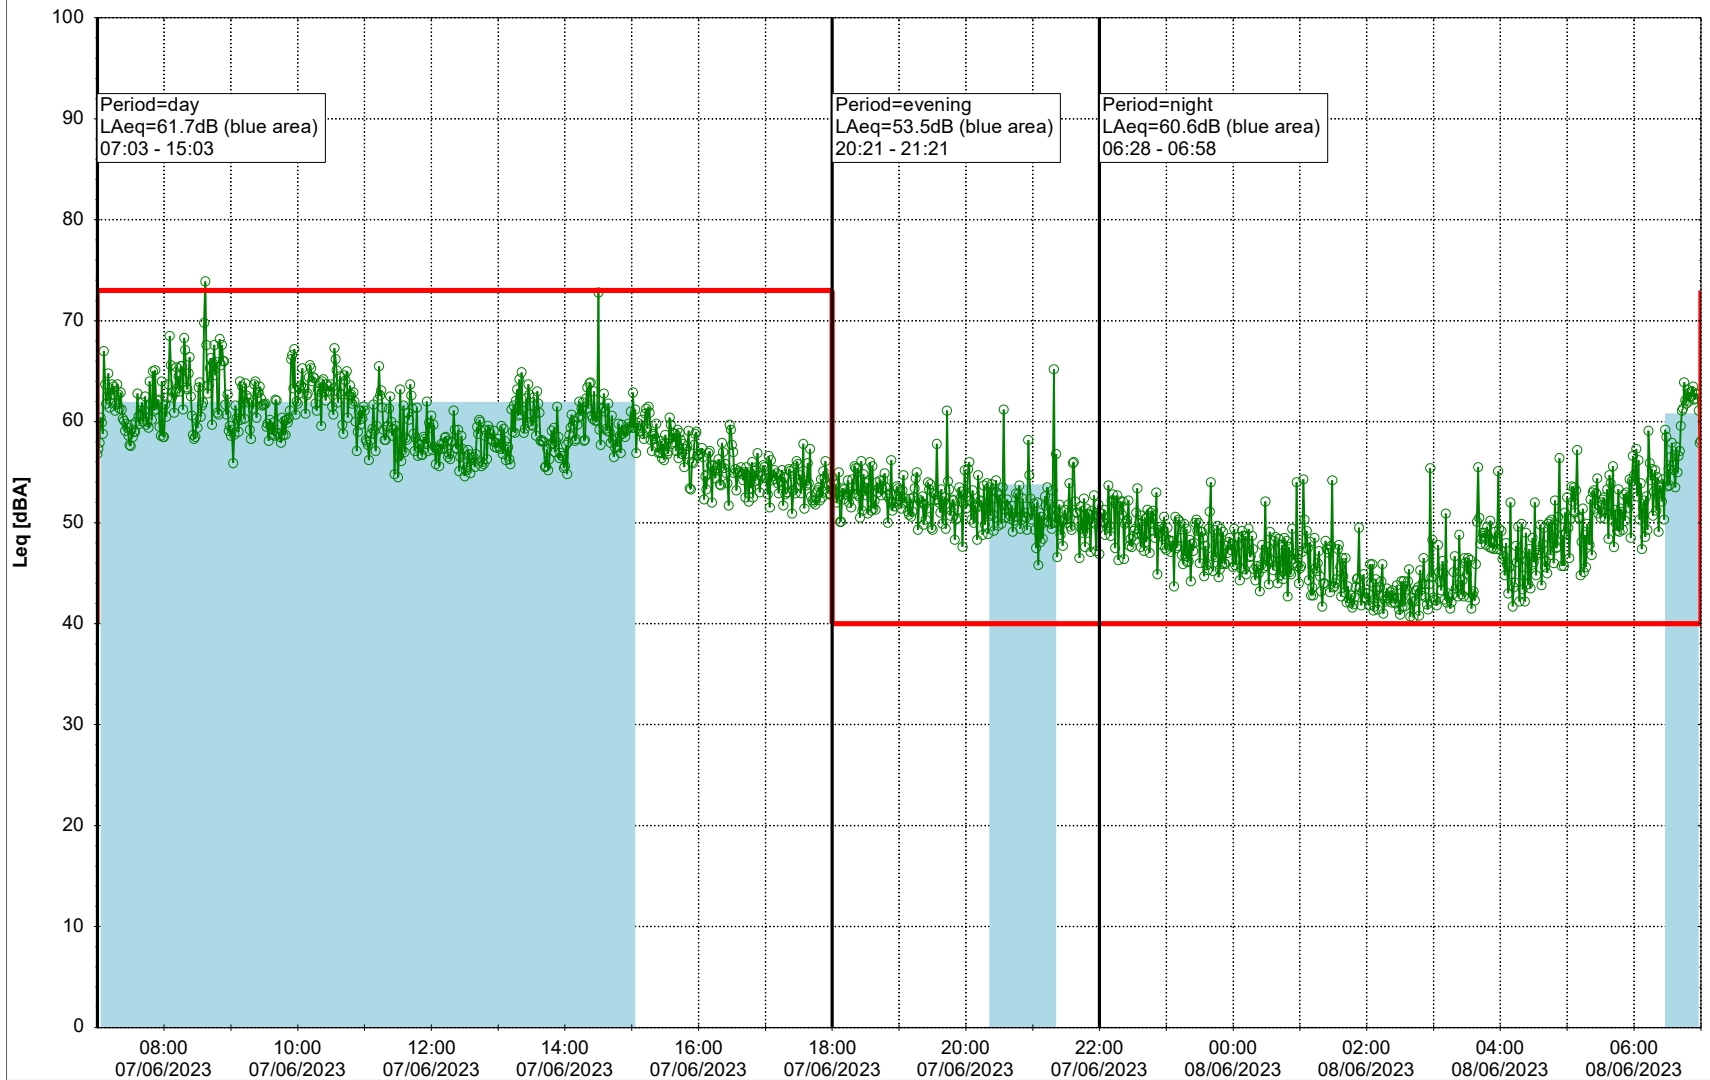

Plan View

Remarks

...

Noise Time Related Diagram

06/06/2023
07/06/2023

○ ○ ○ ○ HOL_NS01

Project: Kronos Sydhavnen
Construction: Havneholmen
Location: N-V

Plan View

Remarks

...

Noise Time Related Diagram

07/06/2023
08/06/2023

○ ○ ○ ○ HOL_NS01

Project: Kronos Sydhavnen
Construction: Havneholmen
Location: N-V

Plan View

Remarks