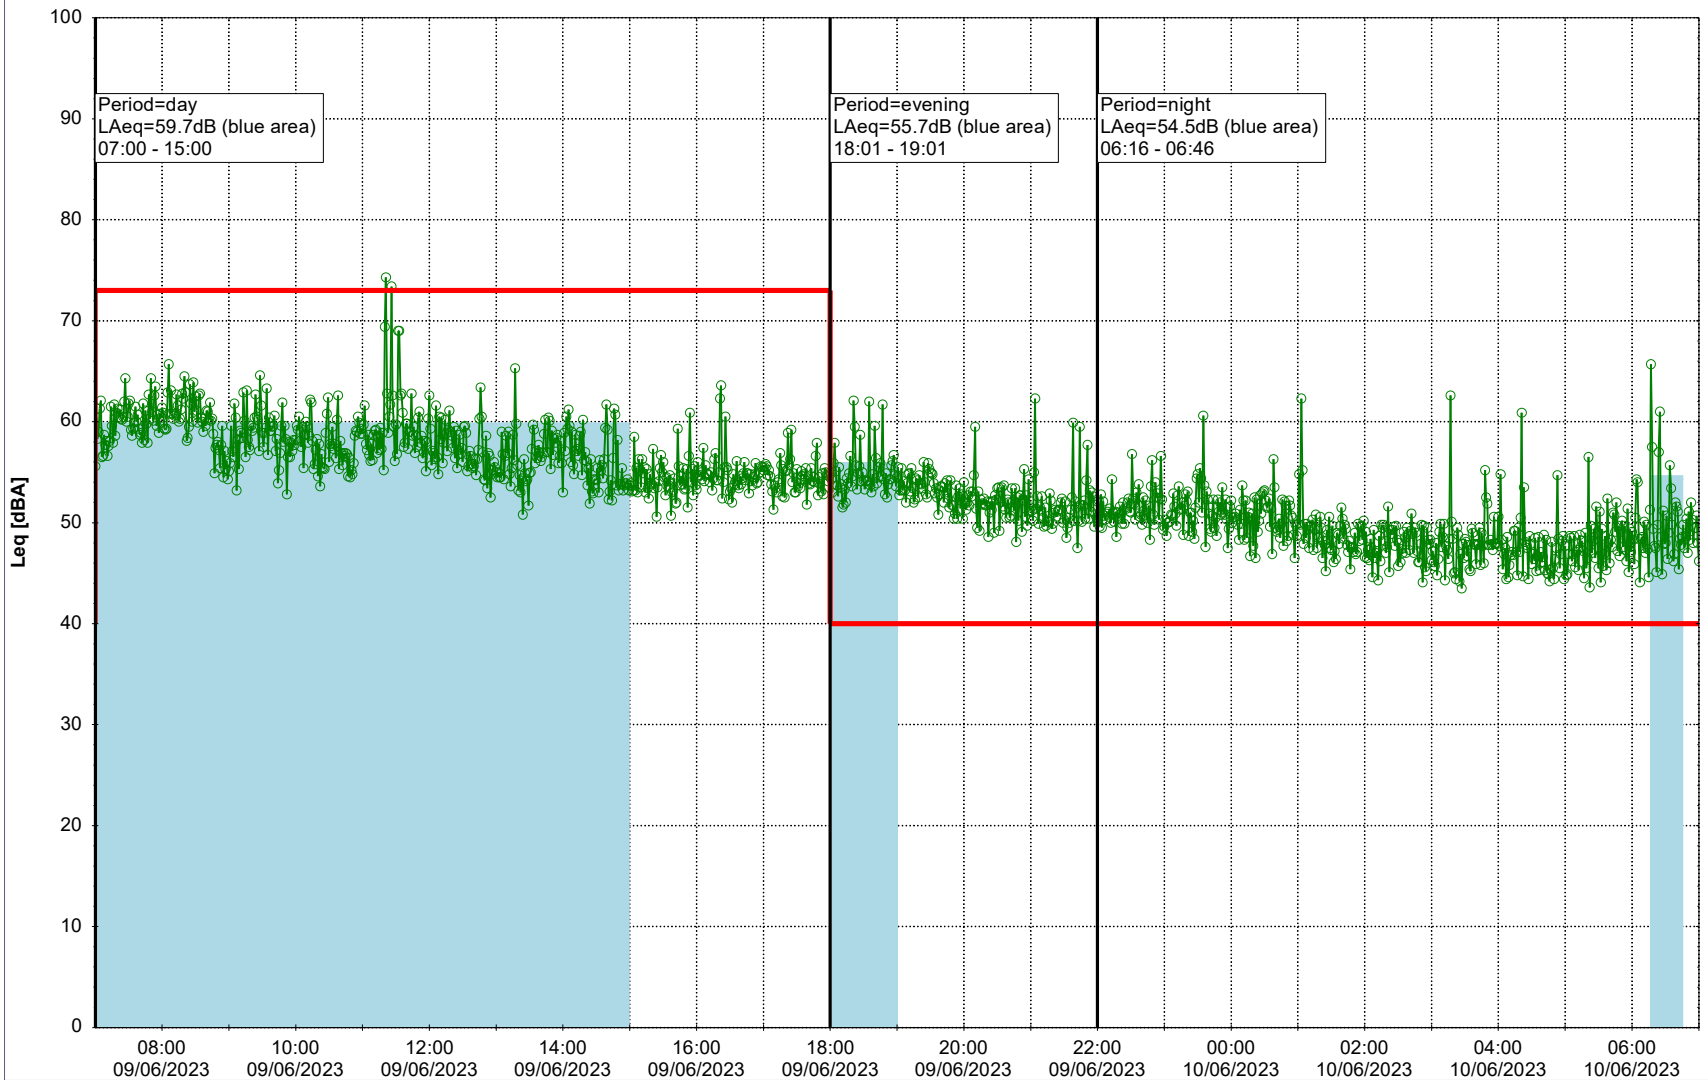

...

Noise Time Related Diagram

08/06/2023
09/06/2023

○ ○ ○ ○ HOL_NS01

Project: Kronos Sydhavnen
Construction: Havneholmen
Location: N-V

Plan View

Remarks

...

Noise Time Related Diagram

09/06/2023
10/06/2023

○ ○ ○ ○ HOL_NS01

Project: Kronos Sydhavnen
Construction: Havneholmen
Location: N-V

Plan View

Remarks

...

Noise Time Related Diagram