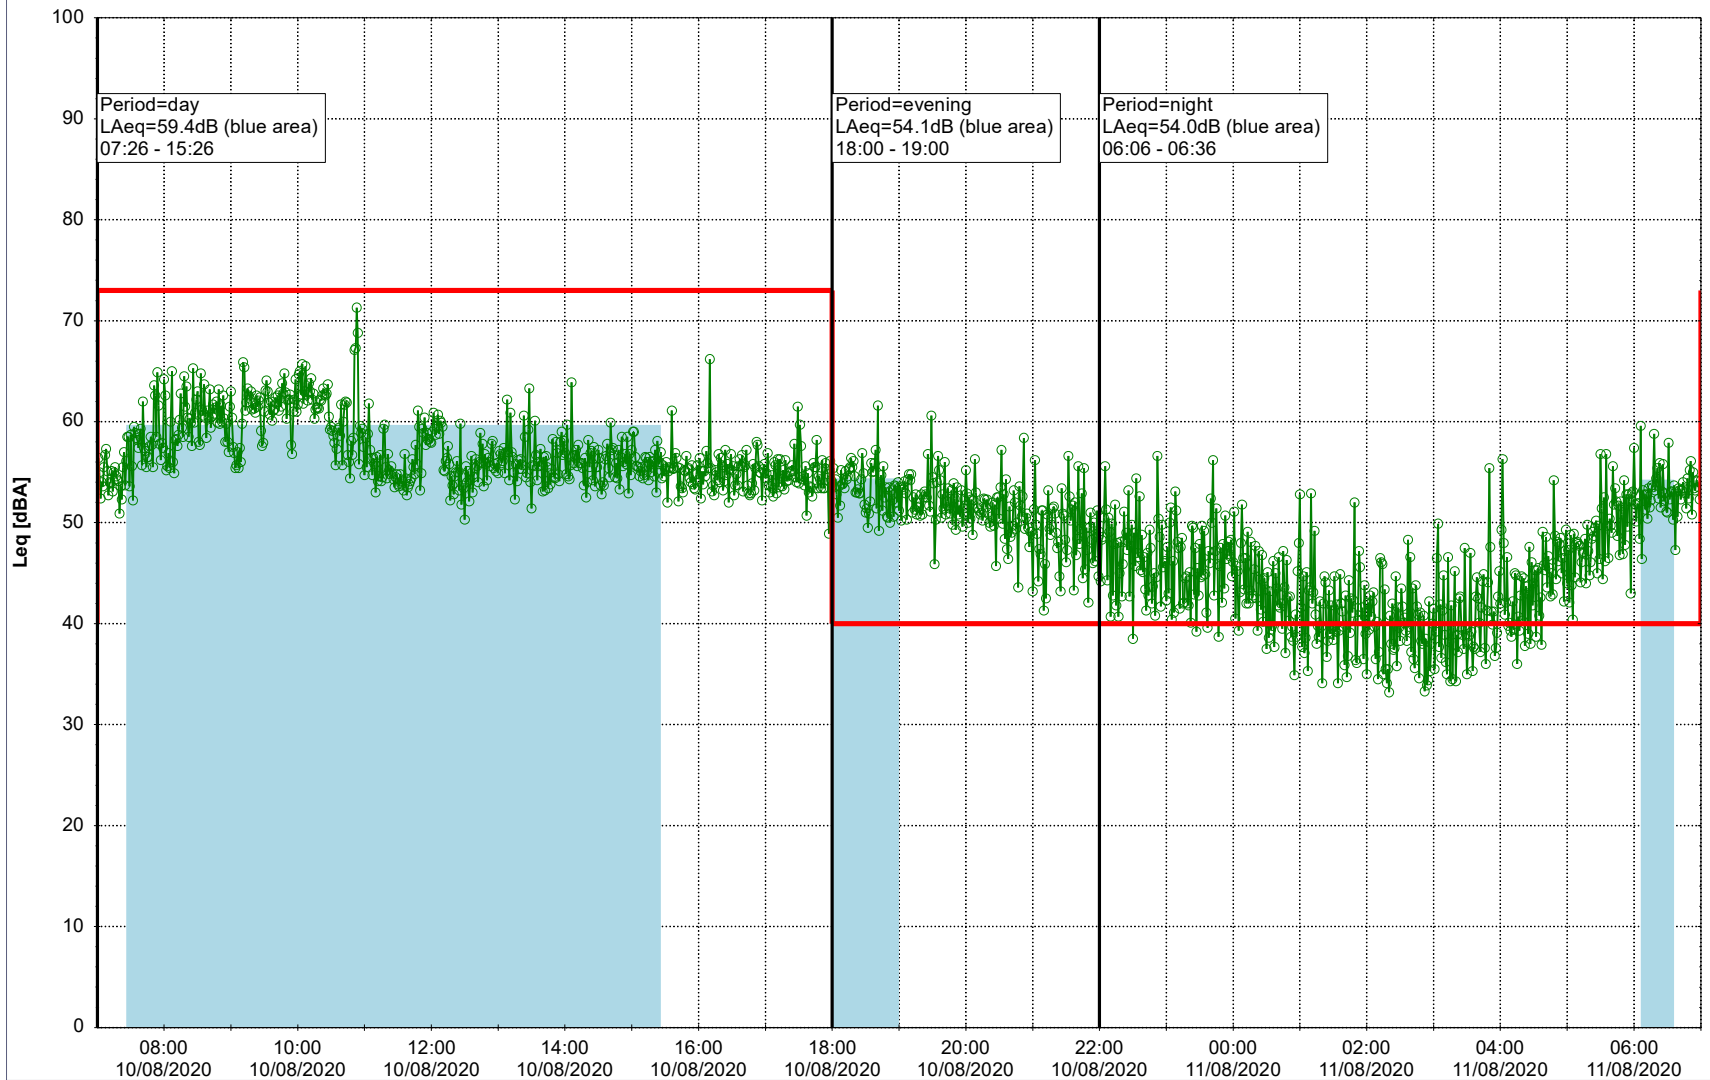

Project: Kronos Sydhavnen
Construction: Havneholmen
Location: N-V

Plan View

Remarks

...

Noise Time Related Diagram

10/08/2020
11/08/2020

○ ○ ○ ○ HOL_NS01

Project: Kronos Sydhavnen
Construction: Havneholmen
Location: N-V

Plan View

Remarks

...

Noise Time Related Diagram

11/08/2020
12/08/2020

○ ○ ○ ○ HOL_NS01

Project: Kronos Sydhavnen
Construction: Havneholmen
Location: N-V

Plan View

Remarks

...

Noise Time Related Diagram

12/08/2020
13/08/2020

○ ○ ○ ○ HOL_NS01

Project: Kronos Sydhavnen
Construction: Havneholmen
Location: N-V

Plan View

Remarks

Noise Time Related Diagram

14/08/2020
15/08/2020

○ ○ ○ ○ HOL_NS01

Project: Kronos Sydhavnen
Construction: Havneholmen
Location: N-V

Plan View

Remarks

...

Noise Time Related Diagram