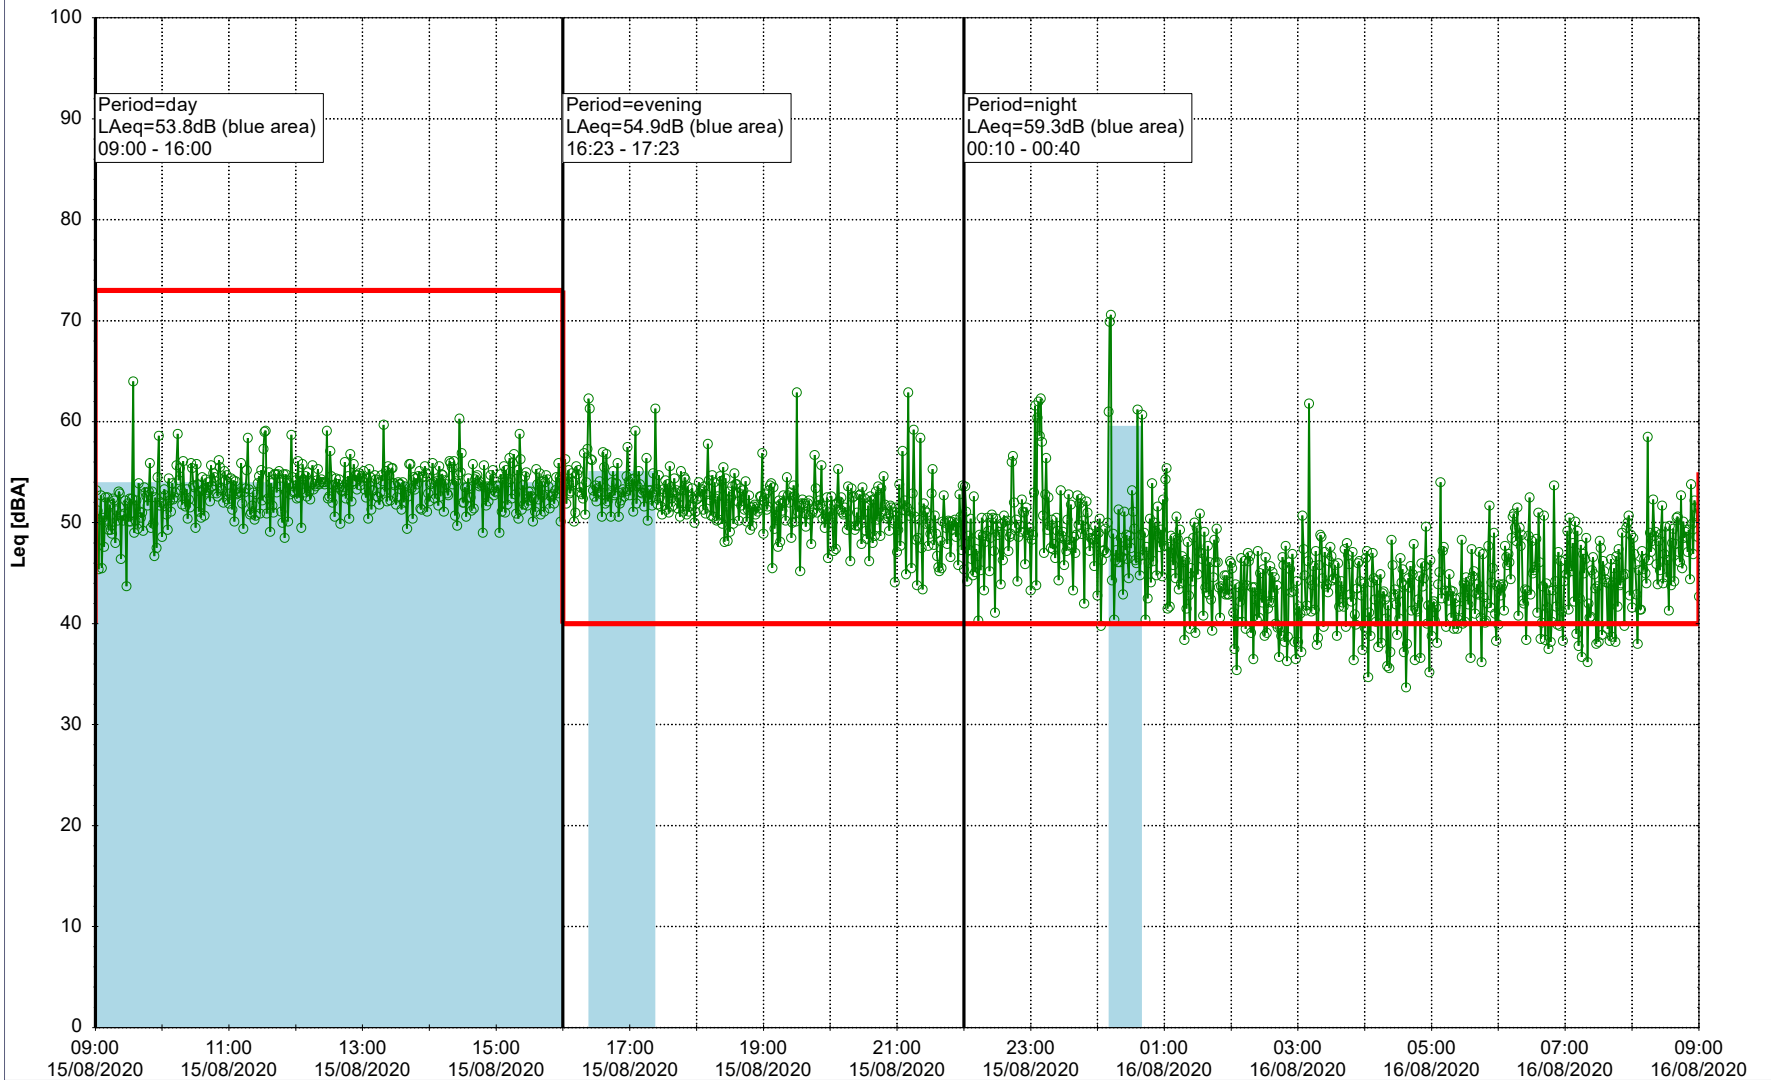

Noise Time Related Diagram

14/08/2020
15/08/2020

○ ○ ○ ○ HOL_NS01

Project: Kronos Sydhavnen
Construction: Havneholmen
Location: N-V

Plan View

Remarks

...

Noise Time Related Diagram

15/08/2020
16/08/2020

○ ○ ○ ○ HOL_NS01

Project: Kronos Sydhavnen
Construction: Havneholmen
Location: N-V

Plan View

Remarks

...

Noise Time Related Diagram

16/08/2020
17/08/2020