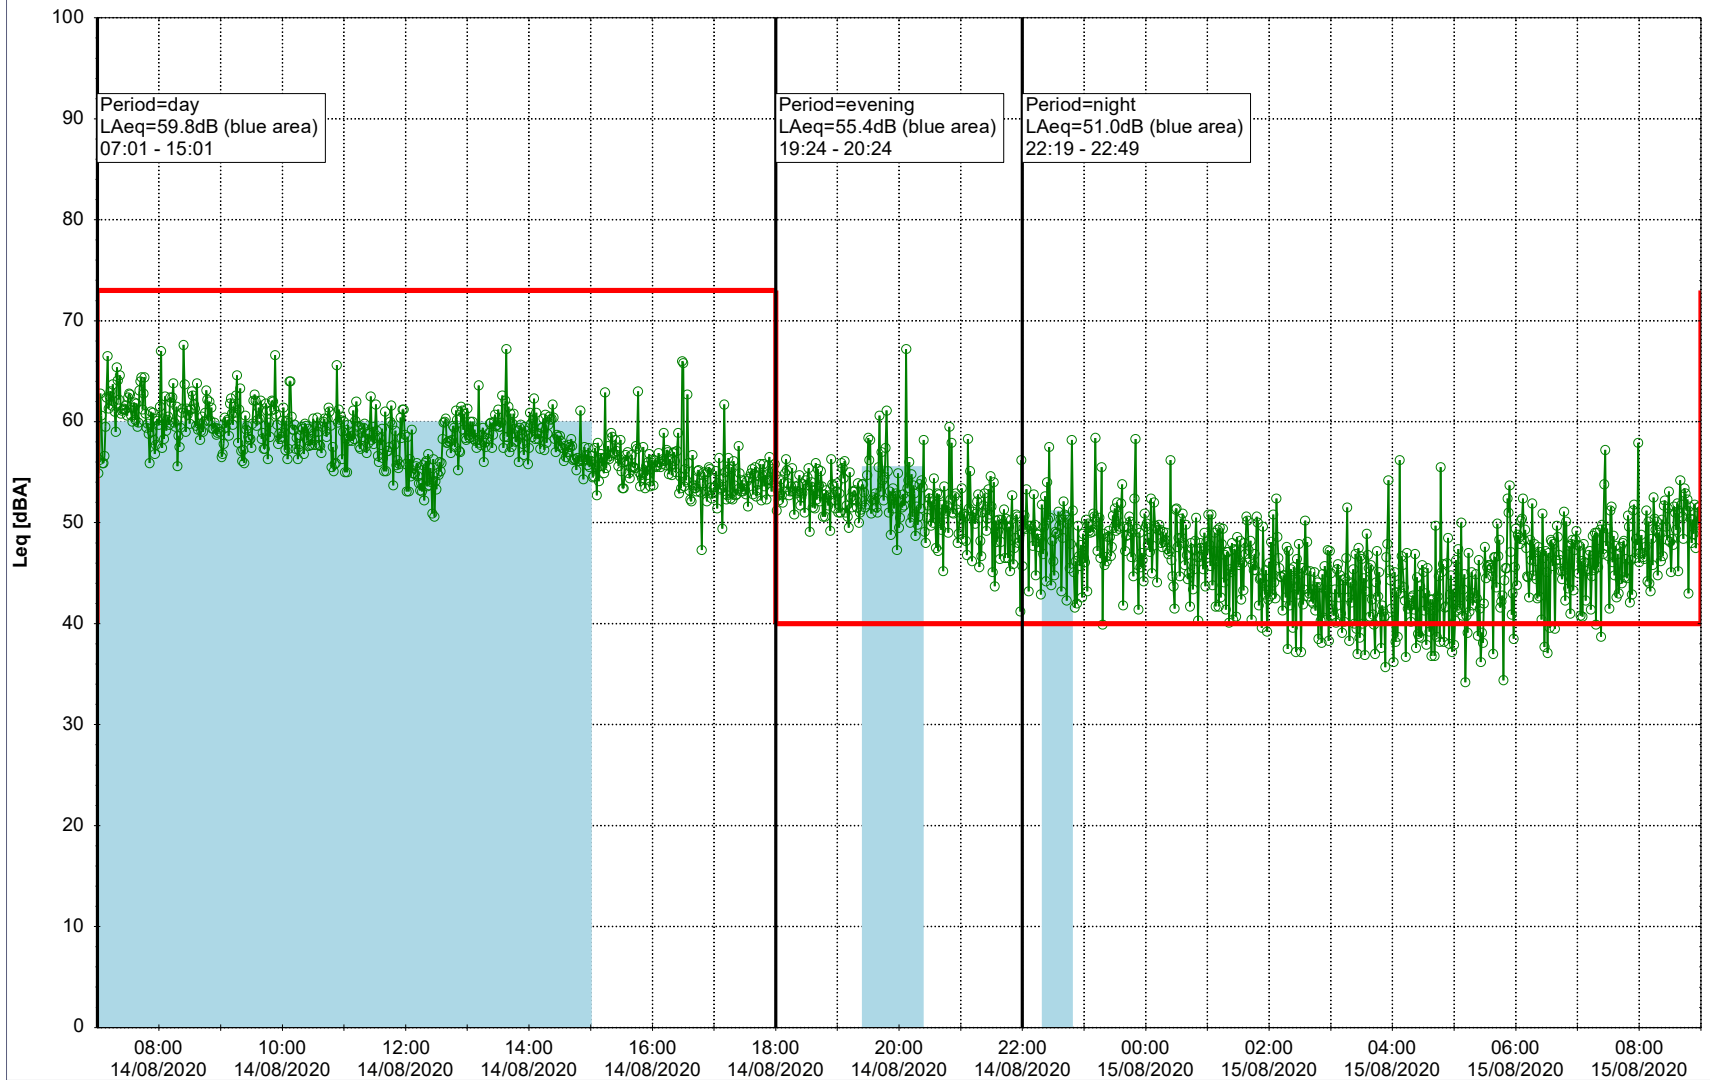

...

Noise Time Related Diagram

13/08/2020
14/08/2020

○ ○ ○ ○ HOL_NS01

Project: Kronos Sydhavnen
Construction: Havneholmen
Location: N-V

Plan View

Remarks

...

Noise Time Related Diagram

14/08/2020
15/08/2020

○ ○ ○ ○ HOL_NS01

Project: Kronos Sydhavnen
Construction: Havneholmen
Location: N-V

Plan View

Remarks

...

Noise Time Related Diagram

15/08/2020
16/08/2020

○ ○ ○ ○ HOL_NS01

Project: Kronos Sydhavnen
Construction: Havneholmen
Location: N-V

Plan View

Remarks

...

Noise Time Related Diagram

16/08/2020
17/08/2020