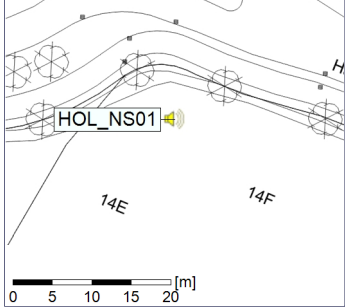

Noise Time Related Diagram

14/08/2020
15/08/2020

○ ○ ○ ○ HOL_NS01

Project: Kronos Sydhavnen
Construction: Havneholmen
Location: N-V

Plan View

Remarks

...

Noise Time Related Diagram