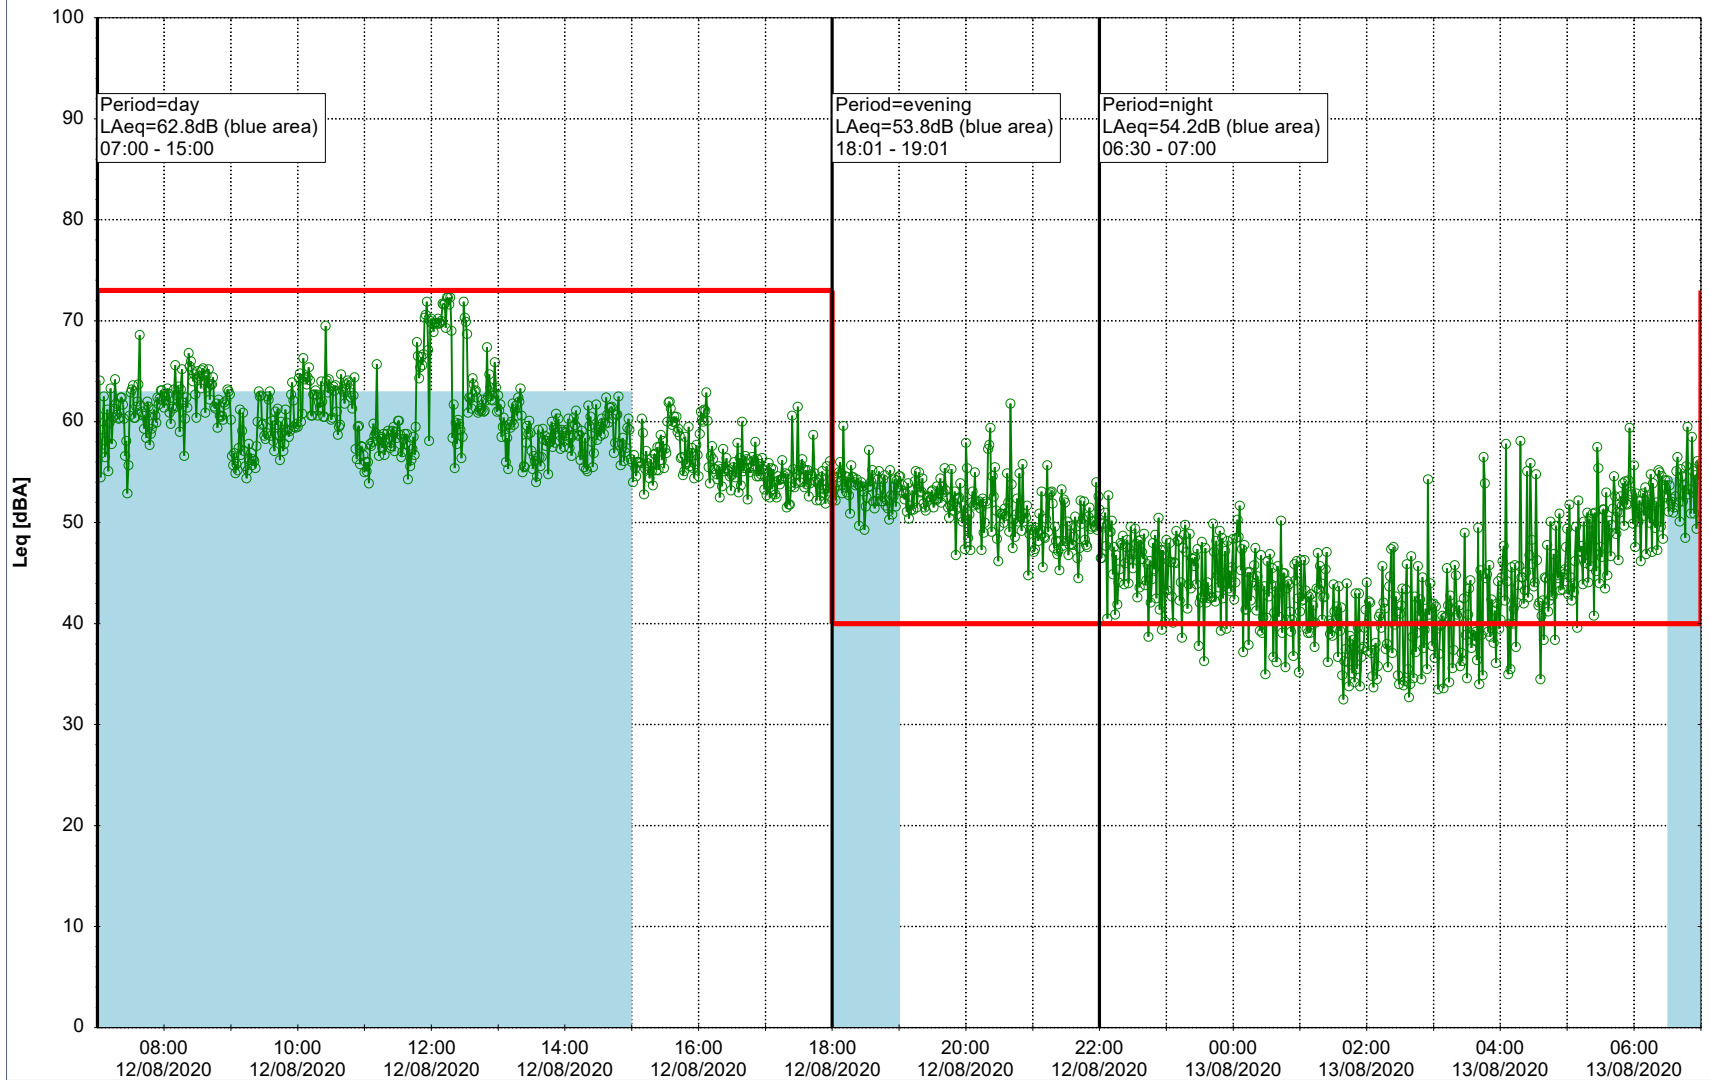

Plan View

Remarks

...

Noise Time Related Diagram

11/08/2020
12/08/2020

○ ○ ○ ○ HOL_NS01

Project: Kronos Sydhavnen
Construction: Havneholmen
Location: N-V

Plan View

Remarks

...

Noise Time Related Diagram

12/08/2020
13/08/2020

○ ○ ○ ○ HOL_NS01

Project: Kronos Sydhavnen
Construction: Havneholmen
Location: N-V

Plan View

Remarks

...

Noise Time Related Diagram

13/08/2020
14/08/2020

○ ○ ○ ○ HOL_NS01

Project: Kronos Sydhavnen
Construction: Havneholmen
Location: N-V

Plan View

Remarks

...

Noise Time Related Diagram

14/08/2020
15/08/2020

○ ○ ○ ○ HOL_NS01

Project: Kronos Sydhavnen
Construction: Havneholmen
Location: N-V

Plan View

Remarks

...

Noise Time Related Diagram