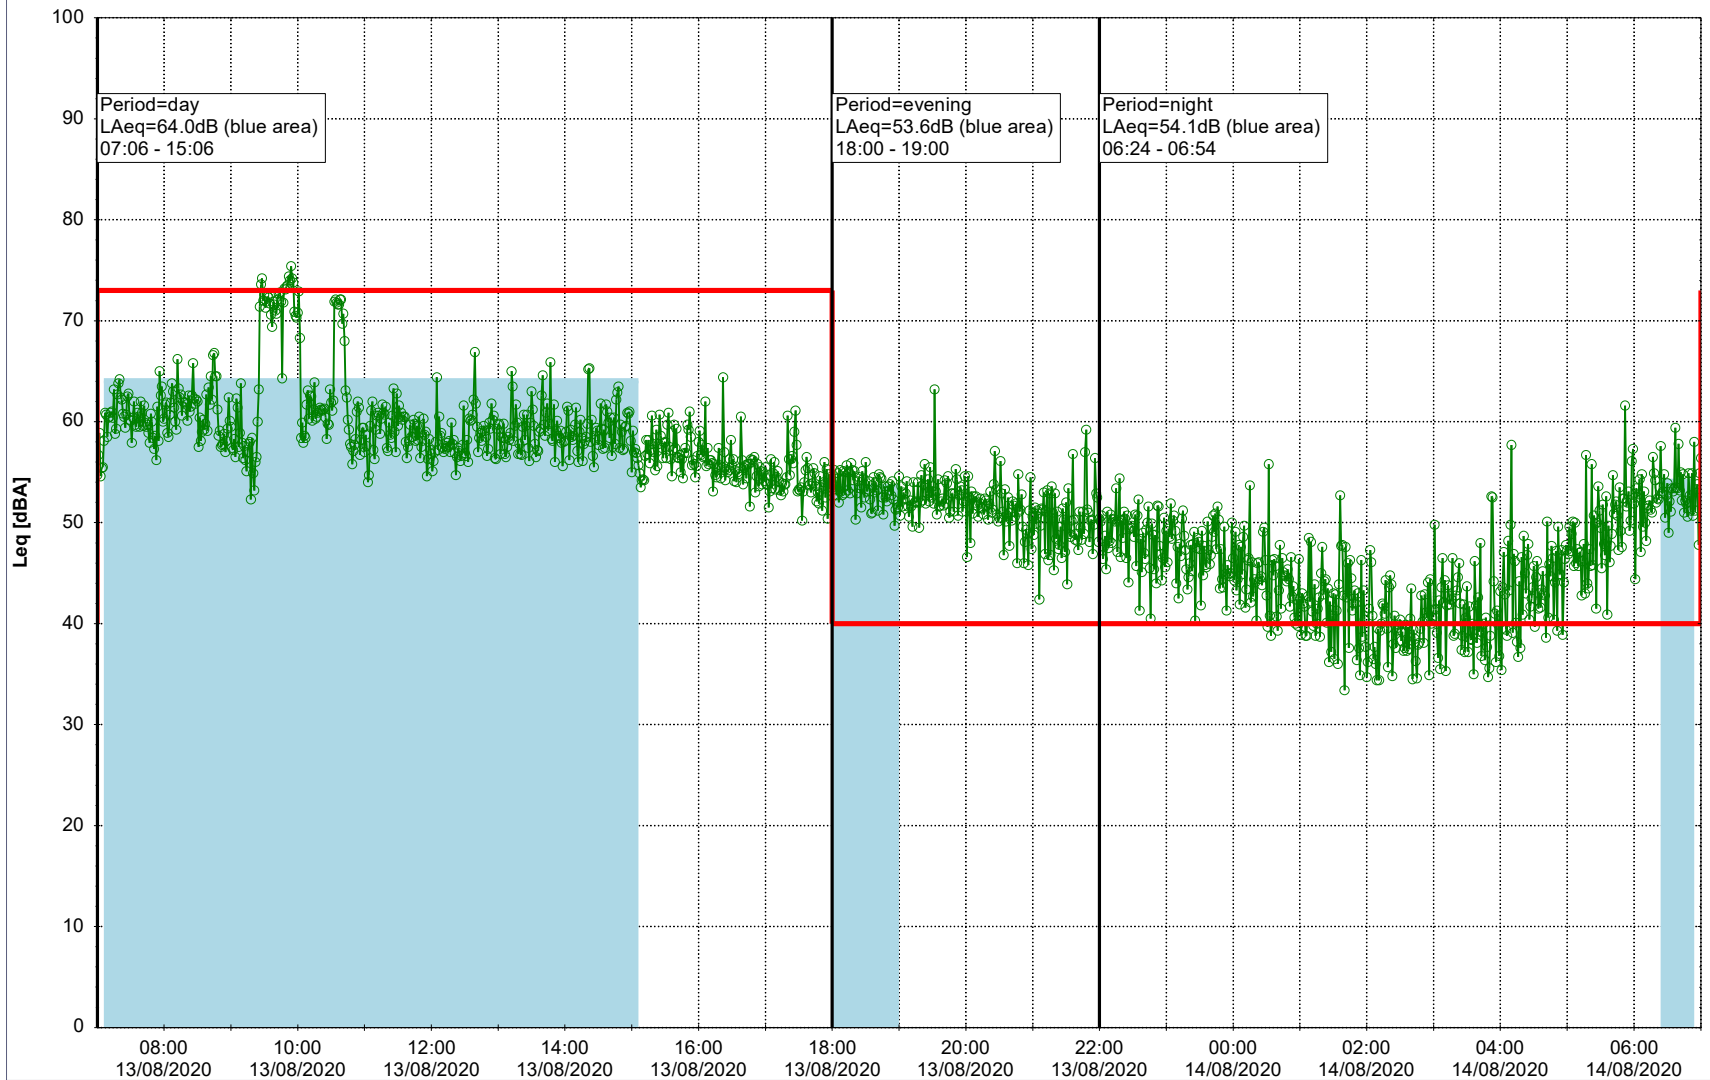

Remarks

...

Noise Time Related Diagram

12/08/2020
13/08/2020

○ ○ ○ ○ HOL_NS01

Project: Kronos Sydhavnen
Construction: Havneholmen
Location: N-V

Plan View

Remarks

...

Noise Time Related Diagram

13/08/2020
14/08/2020

○ ○ ○ ○ HOL_NS01

Project: Kronos Sydhavnen
Construction: Havneholmen
Location: N-V

Plan View

Remarks

...

Noise Time Related Diagram

14/08/2020
15/08/2020

○ ○ ○ ○ HOL_NS01

Project: Kronos Sydhavnen
Construction: Havneholmen
Location: N-V

Plan View

Remarks

...

Noise Time Related Diagram