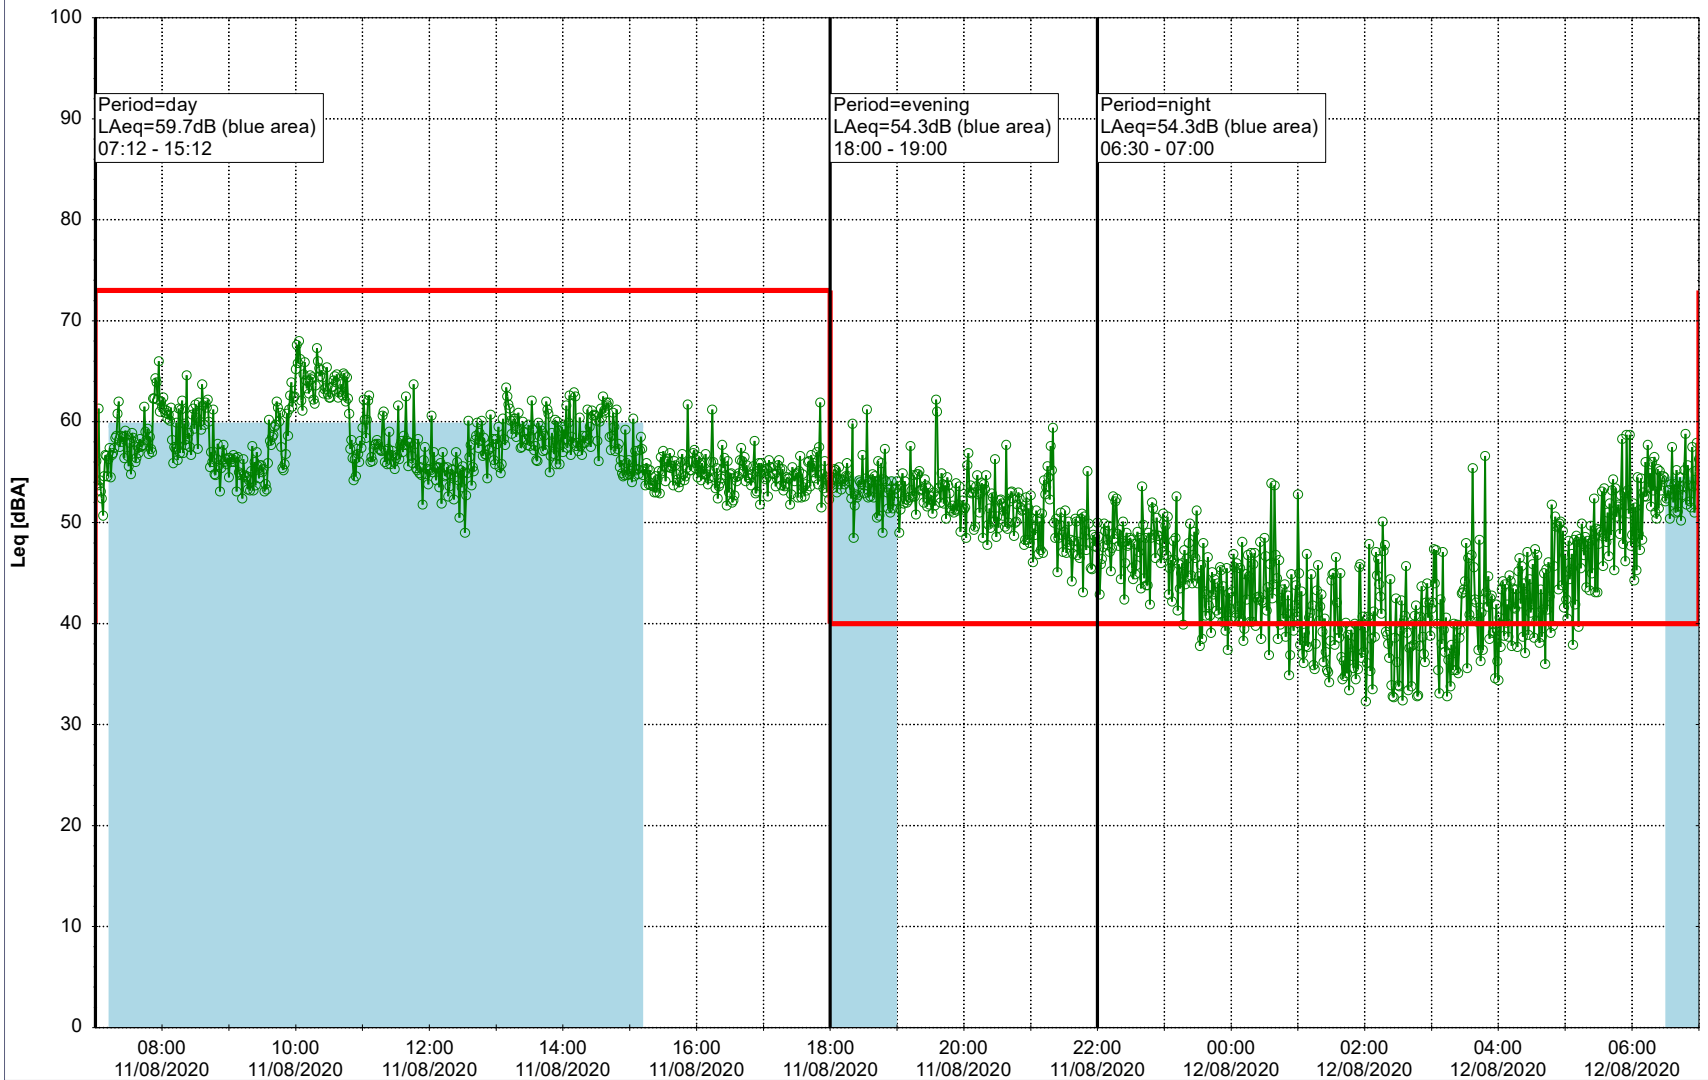

Plan View

Remarks

...

Noise Time Related Diagram

11/08/2020
12/08/2020

○ ○ ○ ○ HOL_NS01

Project: Kronos Sydhavnen
Construction: Havneholmen
Location: N-V

Plan View

Remarks

...

Noise Time Related Diagram

12/08/2020
13/08/2020

○ ○ ○ ○ HOL_NS01

Project: Kronos Sydhavnen
Construction: Havneholmen
Location: N-V

Plan View

Remarks

...

Noise Time Related Diagram

13/08/2020
14/08/2020

○ ○ ○ ○ HOL_NS01

Project: Kronos Sydhavnen
Construction: Havneholmen
Location: N-V

Plan View

Remarks

...

Noise Time Related Diagram

14/08/2020
15/08/2020

○ ○ ○ ○ HOL_NS01

Project: Kronos Sydhavnen
Construction: Havneholmen
Location: N-V

Plan View

Remarks

...

Noise Time Related Diagram