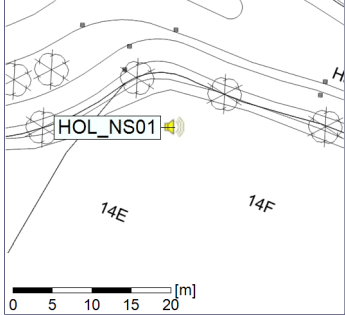

Noise Time Related Diagram

14/08/2020
15/08/2020

○ ○ ○ ○ HOL_NS01

Project: Kronos Sydhavnen
Construction: Havneholmen
Location: N-V

Plan View

Remarks

...

Noise Time Related Diagram

15/08/2020
16/08/2020

○ ○ ○ ○ HOL_NS01

Project: Kronos Sydhavnen
Construction: Havneholmen
Location: N-V

Plan View

Remarks

...

Noise Time Related Diagram

16/08/2020
17/08/2020